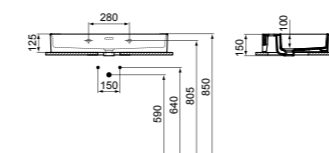

BASIN 80CM WITH 1 TAP HOLE

MODEL	FINISH	SKU
With Overflow, 1 tap hole	White Gloss	T372901
With Overflow, 1 tap hole, Grinded	White Gloss	T389901

· 80x45cm basin
· Slotted overflow
· 1 tap hole
· Wall-mounted installation

· Grinded model for lay on installation
· For bottle trap and waste options see page 141