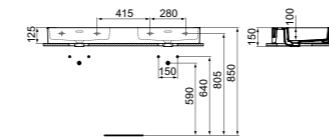

DOUBLE BASIN 120CM WITH 1 TAP HOLE

MODEL	FINISH	SKU
With Overflow, 1 tap hole	White Gloss	T373101
With Overflow, 1 tap hole, Grinded	White Gloss	T391301

· 120x45cm double basin
· Slotted overflow
· 1 tap hole for each basin
· Wall-mounted installation

· Grinded model for lay on installation
· For bottle trap and waste options see page 141