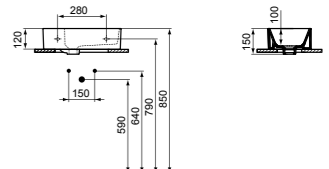

HAND WASH BASIN 45X25CM LEFT HANDED WITH 1 TAP HOLE

MODEL	FINISH	SKU
With Overflow, 1 tap hole	White Gloss	T373301
With Overflow, 1 tap hole, Grinded	White Gloss	T392001

· 45x25cm hand wash basin
· Left Handed
· With slotted overflow
· With 1 tap hole

· Grinded model for lay on installation
· For bottle trap and waste options see page 141