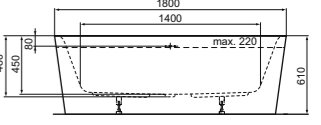

DEA WALL DOUBLE ENDED BATHTUB 180X80CM

	MODEL	SKU
	White	T994001
	Matt White	T9940V1
	Matt White / Black	T9940V3
- Dimensions : 180x80cm - Material : One piece acrylic - Wall installation only - Weight : 66kg	- Water Capacity : 220lt - Norm : EN 14516 - Includes chrome clicker waste and integrated slotted overflow