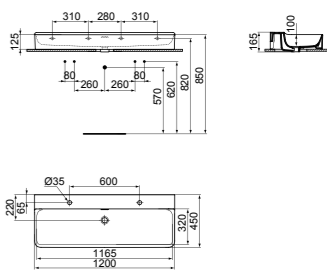

BASIN 120CM WITH 2 TAP HOLES

MODEL	FINISH	SKU
With Overflow, 2 tap holes	White Gloss	T380301
With Overflow, 2 tap holes, Grinded	White Gloss	T383901

· 120x45cm basin
· Slotted overflow
· Two tap holes for dual user functionality
· Wall-mounted installation

· Grinded model for lay on installation
· For bottle trap and waste options see page 141