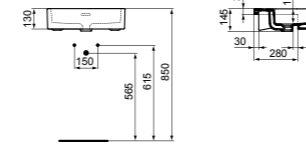

EXTRA

HAND WASH BASIN 45X25CM RIGHT HANDED WITH 1 TAP HOLE

MODEL	FINISH	SKU
With Overflow, 1 tap hole	White Gloss	T373401
With Overflow, 1 tap hole, Grinded	White Gloss	T392301

- 45x25cm hand wash basin
- Right Handed
- With slotted overflow
- With 1 tap hole

- Grinded model for lay on installation
- For bottle trap and waste options see page 141

HAND WASH BASIN 45X25CM RIGHT HANDED WITHOUT TAP HOLE

MODEL	FINISH	SKU
With Overflow, No tap hole	White Gloss	T392201
With Overflow, No tap hole, Grinded	White Gloss	T392401

- 45x25cm hand wash basin
- Right Handed
- With slotted overflow
- With 1 tap hole

- Grinded model for lay on installation
- For bottle trap and waste options see page 141

SEMI COUNTERTOP 50CM WITH 1 TAP HOLE

MODEL	FINISH	SKU
With Overflow, 1 tap hole	White Gloss	T373501

- 50cm semi countertop basin
- With slotted overflow
- With 1 tap hole

- For bottle trap and waste options see page 141

SEMI COUNTERTOP BASIN 50CM WITHOUT TAP HOLE

MODEL	FINISH	SKU
With Overflow, No tap hole	White Gloss	T427801

- 50cm semi countertop basin
- With slotted overflow
- No tap hole

- For bottle trap and waste options see page 141

BOTTLE TRAPS AND WASTE INFORMATION

If the rectangle is filled in grey, products can be combined.