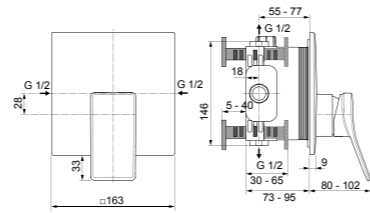

WALL-MOUNTED SHOWER MIXER - KIT 2

MODEL	CHROME	SILVER STORM	BRUSHED GOLD	MAGNETIC GREY
For Kit 1 A1000NU	A7373AA	A7373GN	A7373A2	A7373A5

- Wall-mounted single lever shower mixer
- Requires built-in kit 1 A1000NU (sold separately)