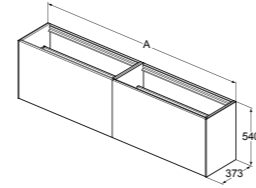

	A
T4339	2400
T3999	2000
T3996	1600

BASIN UNIT – 4 DRAWERS WITH WORKTOP – BESPOKE CUT

MODEL	SKU
240X50X55cm	T4337....
200X50X55cm	T3992....
160X50X55cm	T3989....

- 4 drawers
- Slim metal drawer system
- Push to open drawers, no handle required
- Soft-close function
- Inside cabinet in Matt Anthracite finish
- Optional LED internal lights available to order separately in relevant sizes
- Space saving basin trap to be ordered separately using code EE23033967
- Cut position to be provided using bespoke template, see page 174 for cut options