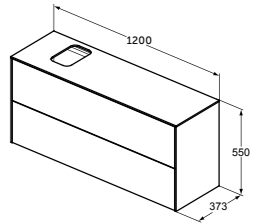

BASIN UNIT – 2 DRAWERS WITH WORKTOP – BESPOKE CUT

MODEL	SKU
120X37X55cm	T3950....

- 2 drawers
- Slim metal drawer system
- Push to open drawers, no handle required
- Soft-close function
- Inside cabinet in Matt Anthracite finish
- Optional LED internal lights available to order separately in relevant sizes
- Space saving basin trap to be ordered separately using code EE23033967
- Cut position to be provided using bespoke template, see page 174 for cut options

	A
T3950	1200