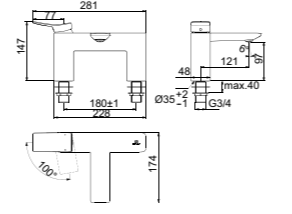

2-HOLE BATH FILLER

MODEL	CHROME	SILVER STORM	BRUSHED GOLD	MAGNETIC GREY
Without Shower Set	BC767AA	BC767GN	BC767A2	BC767A5

- Single lever 2-hole bath filler