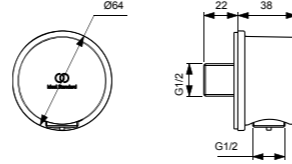

ROUND WALL ELBOW 1/2" CONNECTION

MODEL	CHROME	SILVER STORM	BRUSHED GOLD	MAGNETIC GREY
Wall elbow	BC808AA	BC808GN	BC808A2	BC808A5
- Metal Wall Elbow - Round design	- With back-flow prevention