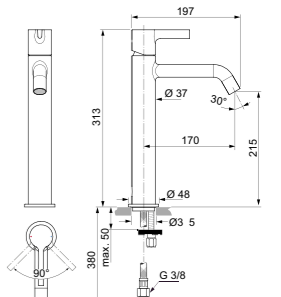

VESSEL MIXER

MODEL	CHROME	SILVER STORM	BRUSHED GOLD	MAGNETIC GREY
Without Waste	BC982AA	BC982GN	BC982A2	BC982A5

- Single lever vessel mixer
- without pop-up waste
- EasyFix®