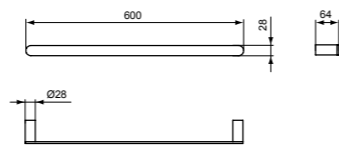

60CM TOWEL RAIL, ROUND

	CHROME	SILVER STORM	BRUSHED GOLD	MAGNETIC GREY
MODEL	CHROME	SILVER STORM	BRUSHED GOLD	MAGNETIC GREY
60cm towel rail	T4499AA	T4499GN	T4499A2	T4499A5