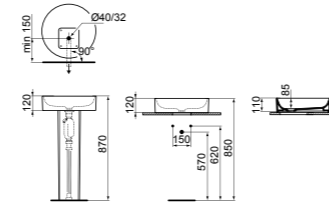

VESSEL 45CM WITHOUT TAP HOLE

MODEL	FINISH	SKU
No Overflow, No tap hole	White Gloss White Silk*	T369601 T3696V1

· 45cm round vessel basin
· No overflow
· No tap hole

· For lay on installation or use with freestanding pedestal
· For bottle trap and waste options see page 141

VESSEL 60X40CM WITHOUT TAP HOLE

MODEL	FINISH	SKU
No Overflow, No tap hole	White Gloss White Silk*	T369801 T3698V1

· 60x40cm rectangle vessel basin
· No overflow
· No tap hole

· For lay on installation or use with freestanding pedestal
· For bottle trap and waste options see page 141

HAND WASH BASIN 40X35CM WITH 1 TAP HOLE

MODEL	FINISH	SKU
With Overflow, 1 tap hole	White Gloss White Silk*	T369501 T3695V1
With Overflow, 1 tap hole, Grinded	White Gloss White Silk*	T387601 T3876V1

· 40x35cm hand wash basin
· Slotted overflow
· 1 tap hole
· Wall-mounted installation

· Grinded model for lay on installation
· For bottle trap and waste options see page 141

HAND WASH BASIN 40X35CM WITHOUT TAP HOLE

MODEL	FINISH	SKU
With Overflow, No tap hole	White Gloss	T381101
With Overflow, No tap hole, Grinded	White Gloss	T387701

· 40x35cm hand wash basin
· Slotted overflow
· No tap hole
· Wall-mounted installation

· Grinded model for lay on installation
· For bottle trap and waste options see page 141

HAND WASH BASIN 40X35CM WITH 1 TAP HOLE

MODEL	FINISH	SKU
No Overflow, 1 tap hole	White Gloss	T387401
No Overflow, 1 tap hole, Grinded	White Gloss	T387801

· 40x35cm hand wash basin
· No overflow
· 1 tap hole
· Wall-mounted installation

· Grinded model for lay on installation
· For bottle trap and waste options see page 141

HAND WASH BASIN 40X35CM WITHOUT TAP HOLE

MODEL	FINISH	SKU
No Overflow, No tap hole	White Gloss	T387501
No Overflow, No tap hole, Grinded	White Gloss	T387901

· 40x35cm hand wash basin
· No overflow
· No tap hole
· Wall-mounted installation

· Grinded model for lay on installation
· For bottle trap and waste options see page 141

PEDESTAL FOR VESSELS FREE-STANDING INSTALLATION

MODEL	FINISH	SKU
For Round Vessel	White Gloss White Silk*	T376501 T3765V1
For Rectangular Vessel	White Gloss White Silk*	T388001 T3880V1

· Ceramic and metal framing included
· Floor fixing

· Fixings and trap included

PEDESTAL FOR 50/60/80CM BASIN INSTALLATION

MODEL	FINISH	SKU
For 50, 60 and 80cm basins	White Gloss White Silk*	T388101 T3881V1

· Pedestal for use with 50cm, 60cm and 80cm basins