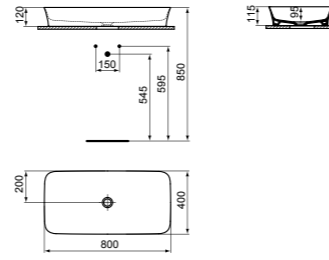

VESSEL 80CM WITHOUT TAP HOLE

MODEL	FINISH	SKU
No overflow, 1 tap hole	White Gloss Coloured*	E139101 E1391...

- 80x40cm vessel
- Rectangular
- 3.8mm ultra-thin edged
- Features Diamatec® technology

- No overflow
- No tap hole
- For bottle trap and waste options see page 141