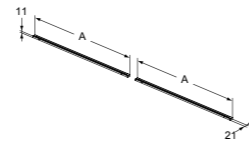

LIGHT SET FOR 2 DRAWER BASIN UNITS

MODEL	FINISH	SKU
240cm Drawer	Matt Anthracite	T4351Y2
200cm Drawer	Matt Anthracite	T4310Y2
160cm Drawer	Matt Anthracite	T4309Y2

· Matt Anthracite
· With sensor detecting opening of the drawer
· 4000 K. IP20
· For installation inside basin units, above the drawer

	A
T4351	2400
T4310	2000
T4309	1600