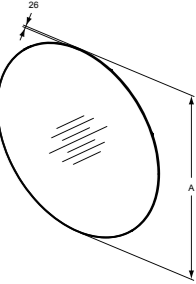

ROUND MIRROR

MODEL	FINISH	SKU
120cm	Without frame	T3960BH
100cm	Without frame	T3959BH
80cm	Without frame	T3958BH
60cm	Without frame	T3957BH

· Frameless design
· Ambient LED
· 230 V, 50 Hz, IP44, Class II, 4000 K
· Without switch
· Fixation kit included

	A
T3960Y1	1200
T3959BH	1000
T3958BH	800
T3957BH	600