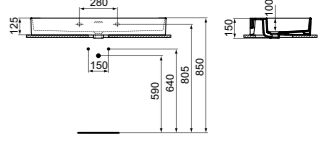

BASIN 100CM WITH 2 TAP HOLES

MODEL	FINISH	SKU
With Overflow, 2 tap holes	White Gloss	T390201
With Overflow, 2 tap holes, Grinded	White Gloss	T390601

· 100x45cm basin
· Slotted overflow
· 2 tap holes
· Wall-mounted installation

· Grinded model for lay on installation
· For bottle trap and waste options see page 141