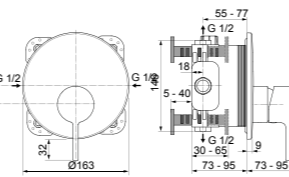

WALL-MOUNTED SHOWER MIXER - KIT 2 EASYBOX

MODEL	CHROME	SILVER STORM	BRUSHED GOLD	MAGNETIC GREY
For Kit 1 A1000NU	A7382AA	A7382GN	A7382A2	A7382A5
- Wall-mounted single lever shower mixer - Requires built in kit A1000NU (sold separately) and a suitable outlet