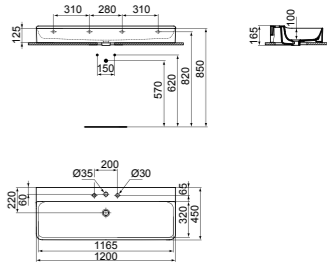

BASIN 120CM WITH 3 TAP HOLES

MODEL	FINISH	SKU
No Overflow, 3 tap holes	White Gloss	T380701
No Overflow, 3 tap holes, Grinded	White Gloss	T384301

· 120x45cm basin
· No overflow
· 3 tap holes
· Wall-mounted installation

· Grinded model for lay on installation
· For bottle trap and waste options see page 141