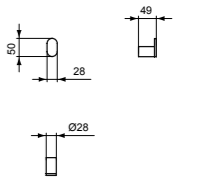

ROBE HOOK, ROUND

	CHROME	SILVER STORM	BRUSHED GOLD	MAGNETIC GREY
MODEL	CHROME	SILVER STORM	BRUSHED GOLD	MAGNETIC GREY
Robe hook	T4507AA	T4507GN	T4507A2	T4507A5