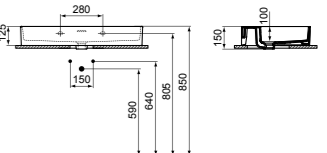

BASIN 80CM WITHOUT TAP HOLE

MODEL	FINISH	SKU
With Overflow, No tap hole	White Gloss	T389801
With Overflow, No tap hole, Grinded	White Gloss	T390101

· 80x45cm basin
· Slotted overflow
· No tap hole
· Wall-mounted installation

· Grinded model for lay on installation
· For bottle trap and waste options see page 141