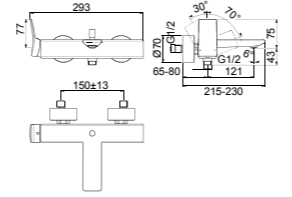

MODEL	CHROME	SILVER STORM	BRUSHED GOLD	MAGNETIC GREY
With Shower Set	BC763AA	BC763GN	BC763A2	BC763A5

- Exposed single lever bath and shower mixer
- Shower set available for BC763 models
- Shower set = metal stick handshower, IdealFlex shower hose and square metal shower holder