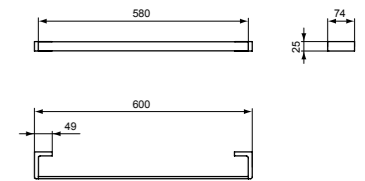

60CM DOUBLE TOWEL RAIL, SQUARE

MODEL	CHROME	SILVER STORM	BRUSHED GOLD	MAGNETIC GREY
60cm double towel rail	T4500AA	T4500GN	T4500A2	T4500A5

TOWEL RING, SQUARE

MODEL	CHROME	SILVER STORM	BRUSHED GOLD	MAGNETIC GREY
Towel ring	T4502AA	T4502GN	T4502A2	T4502A5