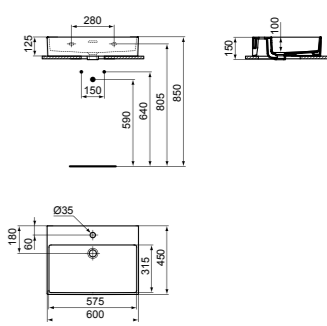

BASIN 60CM WITH 1 TAP HOLE

MODEL	FINISH	SKU
With Overflow, 1 tap hole	White Gloss	T372701
With Overflow, 1 tap hole, Grinded	White Gloss	T388901

- 60x45cm basin
- Slotted overflow
- 1 tap hole
- Wall-mounted installation

- Grinded model for lay on installation
- For bottle trap and waste options see page 141