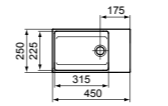

EXTRA

HAND WASH BASIN 45X25CM RIGHT HANDED WITH 1 TAP HOLE

MODEL	FINISH	SKU
With Overflow, 1 tap hole	White Gloss	T373401
With Overflow, 1 tap hole, Grinded	White Gloss	T392301

- 45x25cm hand wash basin
- Right Handed
- With slotted overflow
- With 1 tap hole

- Grinded model for lay on installation
- For bottle trap and waste options see page 141

HAND WASH BASIN 45X25CM RIGHT HANDED WITHOUT TAP HOLE

MODEL	FINISH	SKU
With Overflow, No tap hole	White Gloss	T392201
With Overflow, No tap hole, Grinded	White Gloss	T392401

- 45x25cm hand wash basin
- Right Handed
- With slotted overflow
- With 1 tap hole

- Grinded model for lay on installation
- For bottle trap and waste options see page 141

SEMI COUNTERTOP 50CM WITH 1 TAP HOLE

MODEL	FINISH	SKU
With Overflow, 1 tap hole	White Gloss	T373501

- 50cm semi countertop basin
- With slotted overflow
- With 1 tap hole

- For bottle trap and waste options see page 141

SEMI COUNTERTOP BASIN 50CM WITHOUT TAP HOLE

MODEL	FINISH	SKU
With Overflow, No tap hole	White Gloss	T427801

- 50cm semi countertop basin
- With slotted overflow
- No tap hole

- For bottle trap and waste options see page 141

BOTTLE TRAPS AND WASTE INFORMATION

If the rectangle is filled in grey, products can be combined.