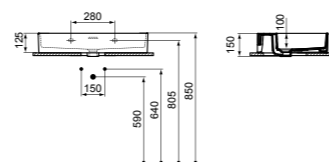

BASIN 70CM WITHOUT TAP HOLE

MODEL	FINISH	SKU
With Overflow, No tap hole	White Gloss	T389301
With Overflow, No tap hole, Grinded	White Gloss	T389601

· 70x45cm basin
· Slotted overflow
· No tap hole
· Wall-mounted installation

· Grinded model for lay on installation
· For bottle trap and waste options see page 141