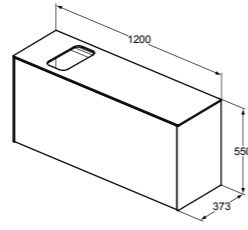

BASIN UNIT – 1 DRAWER WITH WORKTOP – BESPOKE CUT

MODEL	SKU
120X37X55cm	T3938....

- 1 drawer
- Slim metal drawer system
- Push to open drawers, no handle required
- Soft-close function
- Inside cabinet in Matt Anthracite finish
- Optional LED internal lights available to order separately in relevant sizes
- Space saving basin trap to be ordered separately using code EE23033967
- Cut position to be provided using bespoke template, see page 174 for cut options