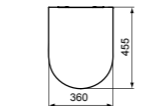

BLEND

CURVE WALL-HUNG BOWL WITH AQUABLADE®

MODEL	FINISH	SKU
Wall-hung bowl with Aquablade®	White Gloss White Silk*	T374901 T3749V1
- Wall-hung bowl - Features AquaBlade® flush technology - Width 355 x Length 540 x Height 340mm		- Top-Fix hidden fixations (included) allows for an easy and fast one-person installation - To be installed with dedicated overwrap seat (sold separately)

CURVE BACK-TO-WALL BOWL WITH AQUABLADE® – FLOOR FIXATIONS**

MODEL	FINISH	SKU
Back-to-wall bowl with Aquablade®	White Gloss	T392501
- Back-to-wall bowl - Features AquaBlade® flush technology - Width 355 x Length 560 x Height 400mm		- Floor fixations - To be installed with dedicated overwrap seat (sold separately)

CURVE SEAT AND COVER – SOFT-CLOSE

MODEL	FINISH	SKU
Curve seat and cover - soft-close	White Gloss White Silk*	T376001 T3760V1
Soft close hinges		- Overwrap design - Easy take-off system - Toggle fixations

CURVE SEAT AND COVER – STANDARD CLOSE

MODEL	FINISH	SKU
Curve seat and cover - standard close	White Gloss White Silk*	T376101 T3761V1
Standard close hinges		- Overwrap design - Easy take-off system - Toggle fixations

CURVE WALL-HUNG BIDET

MODEL	FINISH	SKU
Wall-hung bidet	White Gloss White Silk*	T375001 T3750V1
- Wall-hung bidet - Hidden fixations (included)		1 tap hole - With overflow - Width 355 x Length 540 x Height 340mm

BLEND

CURVE BACK-TO-WALL BIDET**

MODEL	FINISH	SKU
Back-to-wall bidet	White Gloss	T375301
- Back-to-wall bidet - Hidden fixations (included) for easy and fast cleaning		Width 355 x Length 560 x Height 400

CUBE WALL-HUNG BOWL WITH AQUABLADE®

MODEL	FINISH	SKU
Wall-hung bowl with Aquablade®	White Gloss White Silk*	T368601 T3686V1
- Wall-hung bowl - Features AquaBlade® flush technology - Width 355 x Length 540 x Height 340mm - Top-Fix hidden fixations (included) allows for an easy and fast		- one-person installation - Hidden fixations (included) for easy and fast cleaning - To be installed with dedicated overwrap seat (sold separately)

CUBE BACK-TO-WALL BOWL WITH AQUABLADE® – FLOOR FIXATIONS***

MODEL	FINISH	SKU
Back-to-wall bowl with Aquablade®	White Gloss	T376401
- Back-to-wall bowl - Features AquaBlade® flush technology		- Width 360 x Length 560 x Height 400mm - Floor fixations - To be installed with dedicated overwrap seat (sold separately)

CUBE SEAT AND COVER – SOFT-CLOSE

MODEL	FINISH	SKU
Cube seat and cover - soft-close	White Gloss White Silk*	T392701 T3927V1
- Soft close hinges - Overwrap design		- Easy take-off system - Toggle fixations

CUBE SEAT AND COVER – STANDARD CLOSE

MODEL	FINISH	SKU
Cube seat and cover - soft-close	White Gloss White Silk*	T392601 T3926V1
Overwrap design		- Easy take-off system - Toggle fixations