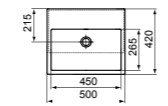

EXTRA

HAND WASH BASIN 45X25CM RIGHT HANDED WITH 1 TAP HOLE

MODEL	FINISH	SKU
With Overflow, 1 tap hole	White Gloss	T373401
With Overflow, 1 tap hole, Grinded	White Gloss	T392301

- 45x25cm hand wash basin
- Right Handed
- With slotted overflow
- With 1 tap hole

- Grinded model for lay on installation
- For bottle trap and waste options see page 141

HAND WASH BASIN 45X25CM RIGHT HANDED WITHOUT TAP HOLE

MODEL	FINISH	SKU
With Overflow, No tap hole	White Gloss	T392201
With Overflow, No tap hole, Grinded	White Gloss	T392401

- 45x25cm hand wash basin
- Right Handed
- With slotted overflow
- With 1 tap hole

- Grinded model for lay on installation
- For bottle trap and waste options see page 141

SEMI COUNTERTOP 50CM WITH 1 TAP HOLE

MODEL	FINISH	SKU
With Overflow, 1 tap hole	White Gloss	T373501

- 50cm semi countertop basin
- With slotted overflow
- With 1 tap hole

- For bottle trap and waste options see page 141

SEMI COUNTERTOP BASIN 50CM WITHOUT TAP HOLE

MODEL	FINISH	SKU
With Overflow, No tap hole	White Gloss	T427801

- 50cm semi countertop basin
- With slotted overflow
- No tap hole

- For bottle trap and waste options see page 141

BOTTLE TRAPS AND WASTE INFORMATION

If the rectangle is filled in grey, products can be combined.