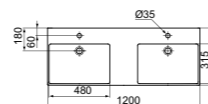

DOUBLE BASIN 120CM WITH 1 TAP HOLE

MODEL	FINISH	SKU
With Overflow, 1 tap hole	White Gloss	T373101
With Overflow, 1 tap hole, Grinded	White Gloss	T391301

· 120x45cm double basin
· Slotted overflow
· 1 tap hole for each basin
· Wall-mounted installation

· Grinded model for lay on installation
· For bottle trap and waste options see page 141