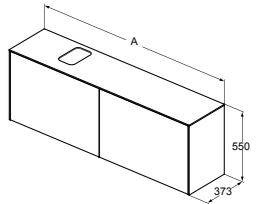

BASIN UNIT – 2 DRAWERS WITH WORKTOP – BESPOKE CUT

MODEL	SKU
240X37X55cm	T4340....
200X37X55cm	T3998....
160X37X55cm	T3995....

- 2 drawers
- Slim metal drawer system
- Push to open drawers, no handle required
- Soft-close function
- Inside cabinet in Matt Anthracite finish
- Optional LED internal lights available to order separately in relevant sizes
- Space saving basin trap to be ordered separately using code EE23033967
- Cut position to be provided using bespoke template, see page 174 for cut options

	A
T4340	2400
T3998	2000
T3995	1600