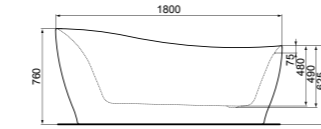

BATHTUBS

AROUND FREE-STANDING BATHTUB 180X85CM

	MODEL	SKU
	White	K871501
	Matt White	K8715V1
	Gloss White/Black	K8715V2
- Dimensions : 180x85cm - Material : One piece acrylic - Weight : 51kg	- Water capacity : 230lt - Norm : EN 14516 - Includes chrome clicker waste and integrated slotted overflow