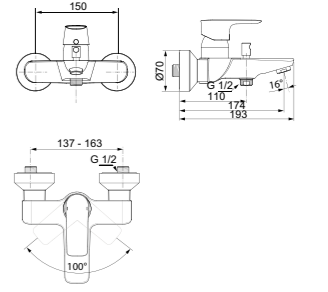

EXPOSED BATH & SHOWER MIXER

MODEL	CHROME	SILVER STORM	BRUSHED GOLD	MAGNETIC GREY
Without Shower Set	A7033AA	A7033GN	A7033A2	A7033A5

· Single lever exposed bath & shower mixer
· FirmaFlow® cartridge with hot water limiter
· Hidden fixation (covered nuts)
· 5 connectors with noise reducers
· Check valve
· Automatic pull diverter