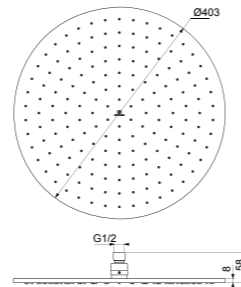

ROUND SHOWER HEAD 400MM

MODEL	CHROME	SILVER STORM	BRUSHED GOLD	MAGNETIC GREY
400 mm	A5804AA	A5804GN	A5804A2	A5804A5
- Round metal head shower 400x400mm	- Easy clean nozzles to prevent lime scale build-up 12 l/min flow restrictor