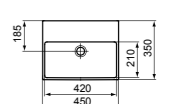

· 45x35cm hand wash basin
 · With slotted overflow
 · No tap hole

· Grinded model for lay on installation
 · For bottle trap and waste options see page 141

HAND WASH BASIN 45X25CM LEFT HANDED WITH 1 TAP HOLE