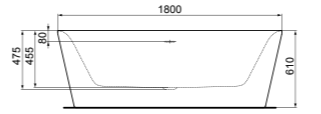

DEA FREE-STANDING DOUBLE ENDED BATHTUB 170X75CM

	MODEL	SKU
	White	E306601
	Matt White	K8720V1
	Matt White/Black	K8720V3
- Dimensions : 170x75cm - Material : One piece acrylic - Weight : 45kg	- Water capacity : 185lt - Norm : EN 14516 - Includes clicker waste (trapezoid shape) and integrated slotted overflow