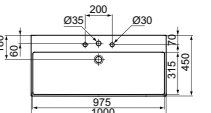

BASIN 100CM WITH 3 TAP HOLES

MODEL	FINISH	SKU
With Overflow, 3 tap holes	White Gloss	T390301
With Overflow, 3 tap holes, Grinded	White Gloss	T390701

· 100x45cm basin
· Slotted overflow
· 3 tap holes
· Wall-mounted installation

· Grinded model for lay on installation
· For bottle trap and waste options see page 141