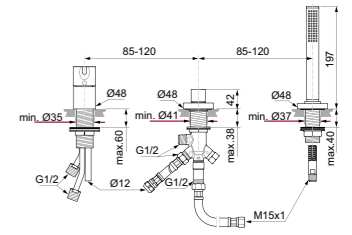

3-HOLE BATH & SHOWER MIXER WITHOUT SPOUT

MODEL	CHROME	SILVER STORM	BRUSHED GOLD	MAGNETIC GREY
With hand-spray	BC788AA	BC788GN	BC788A2	BC788A5
3-hole single lever bath and shower mixer - no spout	- with pullout hand-spray - Requires bath filler (sold separately)