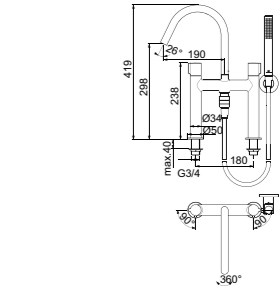

2-HOLE BATH & SHOWER MIXER

MODEL	CHROME	SILVER STORM	BRUSHED GOLD	MAGNETIC GREY
With Shower Set	BC804AA	BC804GN	BC804A2	BC804A5
2-hole single lever bath and shower mixer with shower set - Shower set = metal stick handshower, IdealFlex shower hose and round metal shower holder