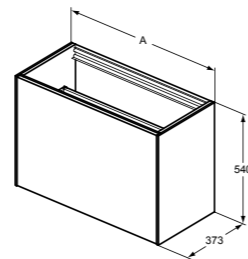

BASIN UNIT – 1 DRAWER WITHOUT WORKTOP

MODEL	SKU
120X37X55cm	T3939....
100X37X55cm	T3997....
80X37X55cm	T3994....
60X37X55cm	T3991....

- 1 external front drawer, 1 internal drawers
- Slim metal drawer system
- Push to open drawers, no handle required
- Soft-close function
- Inside cabinet in Matt Anthracite finish
- Optional LED internal lights available to order separately in relevant sizes
- Space saving basin trap to be ordered separately using code EE23033967

	A
T3939	1200
T3997	1000
T3994	800
T3991	600