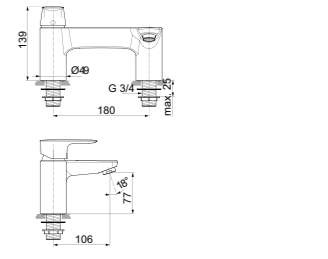

2-HOLE SINGLE LEVER BATH FILLER

MODEL	CHROME	SILVER STORM	BRUSHED GOLD	MAGNETIC GREY
Without Shower Set	A7051AA	A7051GN	A7051A2	A7051A5

· 2-hole single lever bath filler
· Flow straightener
· 38mm wet application cartridge
· High pressure only