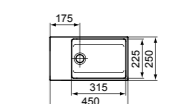

· 45x25cm hand wash basin
 · Left Handed
 · With slotted overflow
 · No tap hole

· Grinded model for lay on installation
 · For bottle trap and waste options see page 141

EXTRA

HAND WASH BASIN 45X25CM RIGHT HANDED WITH 1 TAP HOLE