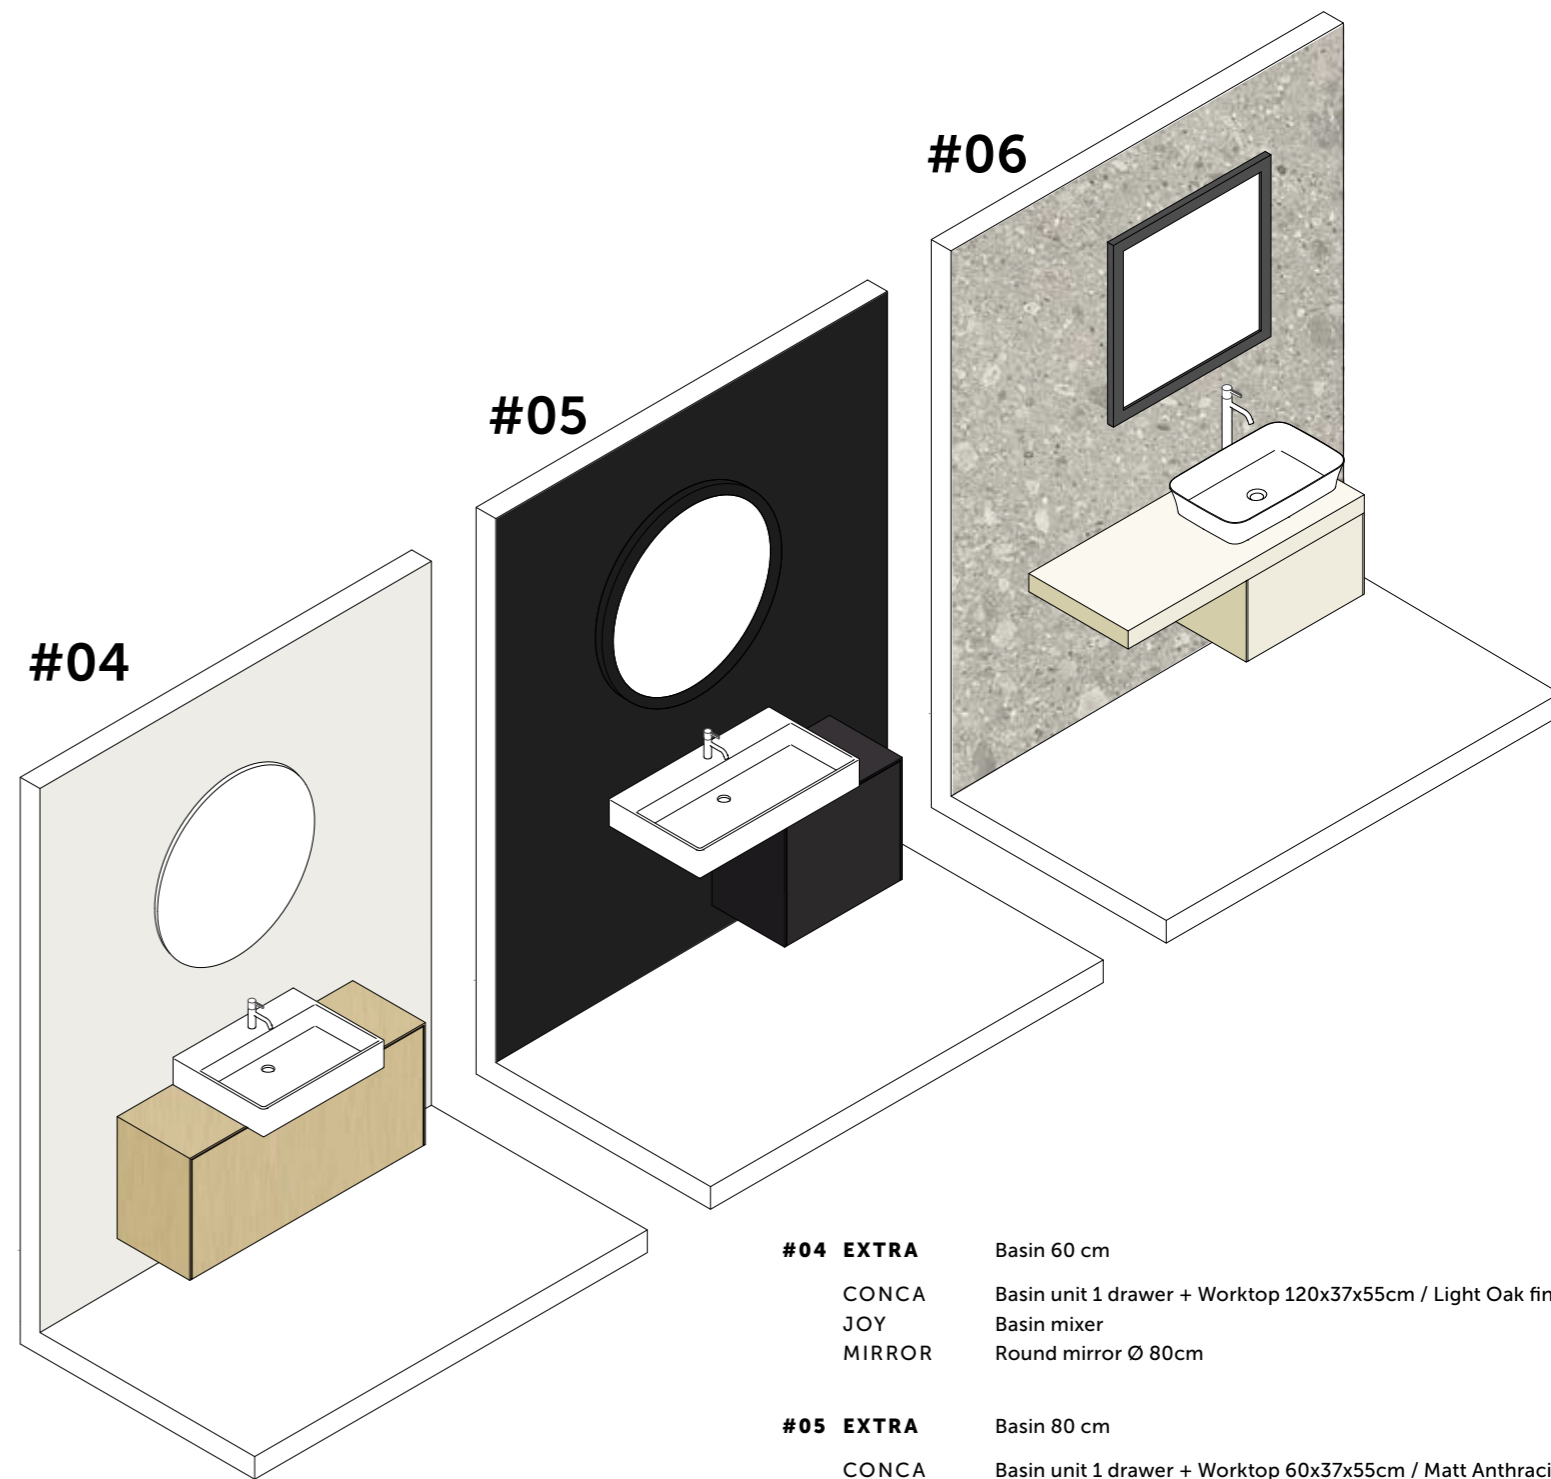

EXTRA
JOY
FURNITURE

Vessel 60x40cm / White Silk finish
Vessel mixer / Chrome finish
Basin unit 120 cm 1 drawer / Dark Walnut finish

Endless configurations

EXPRESS YOUR VISION.
 COMBINE CONCA FURNITURE WITH OUR WASHBASINS
 COLLECTIONS TO CREATE UNIQUE COMPOSITIONS.
 THE POSSIBILITIES ARE ENDLESS.
 SUGGESTED CONFIGURATIONS:

- #01 CONCA** Round vessel 45 cm and free-standing pedestal
 CONCA Basin unit 1 drawer + worktop 80x37x55cm / Dark Walnut finish
 JOY Wall mounted basin mixer 2 holes, 180mm spout
 MIRROR Round mirror Ø100cm
- #02 CONCA** Basin 80 cm
 CONCA Basin unit 2 drawers + worktop 120x50x55cm / Smoked Oak finish
 CONCA Basin mixer
 MIRROR Square mirror 100cm / Black frame
- #03 CONCA** Basin 60 cm
 CONCA Basin unit 1 drawer + Worktop 120x37x55cm / Matt Sunset finish
 CONCA Basin mixer
 MIRROR Round mirror Ø100cm