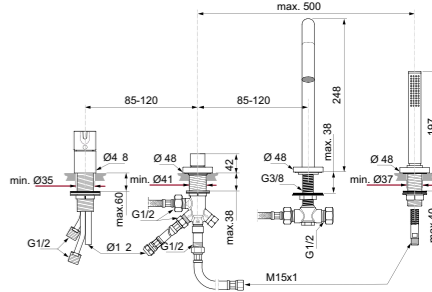

4-HOLE BATH & SHOWER MIXER WITH SPOUT

MODEL	CHROME	SILVER STORM	BRUSHED GOLD	MAGNETIC GREY
With hand-spray	BC789AA	BC789GN	BC789A2	BC789A5
4 hole single lever bath and shower mixer - with spout	with pullout hand-spray