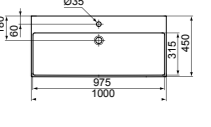

BASIN 100CM WITH 1 TAP HOLE

MODEL	FINISH	SKU
With Overflow, 1 tap hole	White Gloss	T373001
With Overflow, 1 tap hole, Grinded	White Gloss	T390501

· 100x45cm basin
· Slotted overflow
· 1 tap hole
· Wall-mounted installation

· Grinded model for lay on installation
· For bottle trap and waste options see page 141