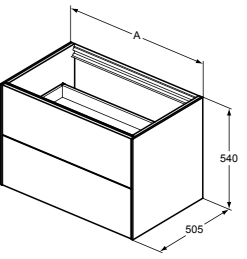

BASIN UNIT – 2 DRAWERS WITHOUT WORKTOP

MODEL	SKU
120X50X55cm	T3945....
100X50X55cm	T4357....
80X50X55cm	T4356....
60X50X55cm	T4355....

- 2 drawers
- Slim metal drawer system
- Push to open drawers, no handle required
- Soft-close function
- Inside cabinet in Matt Anthracite finish
- Optional LED internal lights available to order separately in relevant sizes
- Space saving basin trap to be ordered separately using code EE23033967

	A
T3945	1200
T4357	1000
T4356	800
T4355	600