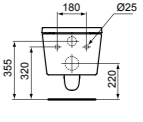

* White Silk finish models will be available starting as of March 2021 ** Curve back-to-wall bowl & bidet will be available starting as of January 2021 *** Cube back-to-wall bowl will be available starting as of April 2021