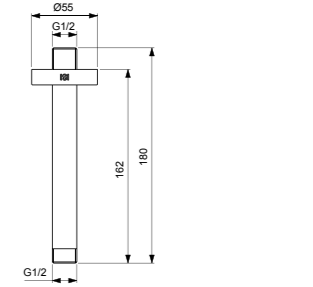

CEILING CONNECTION 150MM

MODEL	CHROME	SILVER STORM	BRUSHED GOLD	MAGNETIC GREY
150 mm	B9446AA	B9446GN	B9446A2	B9446A5
150mm ceiling connection - For head shower	Metal escutcheon