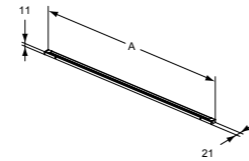

LIGHT SET FOR 1 DRAWER BASIN UNITS

MODEL	FINISH	SKU
120cm Drawer	Matt Anthracite	T3978Y2
100cm Drawer	Matt Anthracite	T3977Y2
80cm Drawer	Matt Anthracite	T3976Y2
60cm Drawer	Matt Anthracite	T3975Y2

· Matt Anthracite
· With sensor detecting opening of the drawer
· 4000 K. IP20
· For installation inside basin units, above the drawer

	A
T3978	1200
T3977	1000
T3976	800
T3975	600