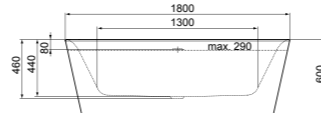

DEA FREE-STANDING BATHTUB 190X90CM

	MODEL	SKU
	White	E306801
	Matt White	K8722V1
	Matt White/Black	K8722V3
- Dimensions : 190x90cm - Material : One piece acrylic - Weight : 55kg	- Water capacity : 290lt - Norm : EN 14516 - Includes clicker waste (trapezoid shape) and integrated slotted overflow