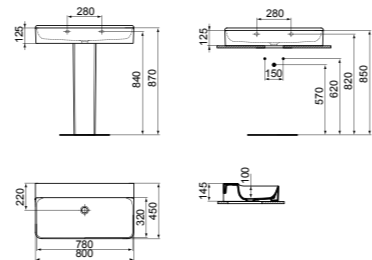

BASIN 80CM WITHOUT TAP HOLE

MODEL	FINISH	SKU
No Overflow, No tap hole	White Gloss	T379701
No Overflow, No tap hole, Grinded	White Gloss	T383101

- 80x45cm basin
- No overflow
- No tap hole
- Wall-mounted installation or with pedestal

- Grinded model for lay on installation
- For bottle trap and waste options see page 141