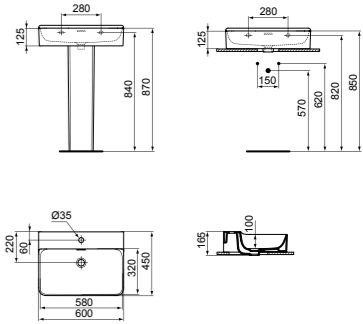

BASIN 60CM WITH 1 TAP HOLE

MODEL	FINISH	SKU
With Overflow, 1 tap hole	White Gloss White Silk*	T369101 T3691V1
With Overflow, 1 tap hole, Grinded	White Gloss White Silk*	T381801 T3818V1

· 60x45cm basin
· Slotted overflow
· 1 tap hole
· Wall-mounted installation or with pedestal

· Grinded model for lay on installation
· For bottle trap and waste options see page 141