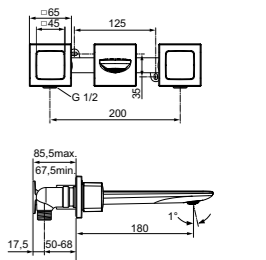

DUAL CONTROL WALL-MOUNTED BASIN MIXER

MODEL	CHROME	SILVER STORM	BRUSHED GOLD	MAGNETIC GREY
180mm Spout	A7445AA	A7445GN	A7445A2	A7445A5
- Wall mounted dual control basin mixer - Includes Kit 1 & Kit 2		5 litres per minute