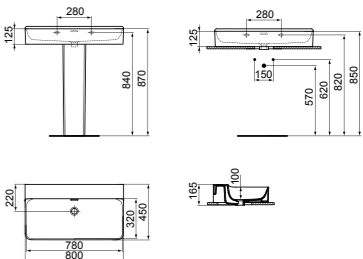

BASIN 80CM WITHOUT TAP HOLE

MODEL	FINISH	SKU
With Overflow, No tap hole	White Gloss	T379401
With Overflow, No tap hole, Grinded	White Gloss	T382801

· 80x45cm basin
· Slotted overflow
· No tap hole
· Wall-mounted installation

· Grinded model for lay on installation
· For bottle trap and waste options see page 141