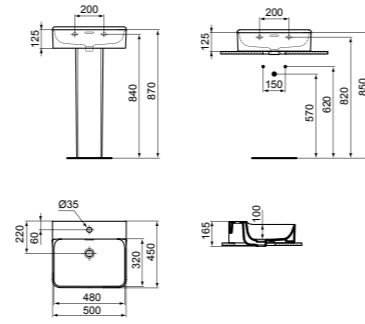

BASIN 50CM WITH 1 TAP HOLE

MODEL	FINISH	SKU
With Overflow, 1 tap hole	White Gloss White Silk*	T369001 T3690V1
With Overflow, 1 tap hole, Grinded	White Gloss White Silk*	T381201 T3812V1

· 50x45cm basin
· Slotted overflow
· 1 tap hole
· Wall-mounted installation or with pedestal

· Grinded model for lay on installation
· For bottle trap and waste options see page 141