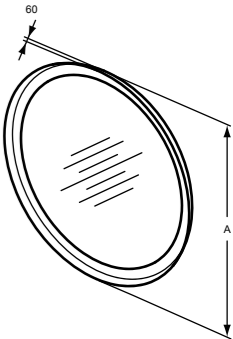

ROUND MIRROR WITH FRAME

MODEL	FINISH	SKU
90cm	Black frame	T4133BH
65cm	Black frame	T4131BH

· Metallic black brown frame
· Frontal LED light around the frame
· 230 V, 50 Hz, IP44, Class II, 4000 K
· Without switch
· Fixation kit included

	A
T4133BH	900
T4131BH	650