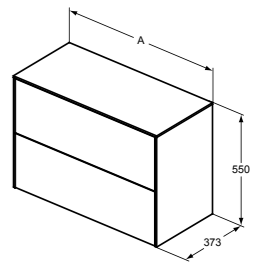

BASIN UNIT – 2 DRAWERS WITH WORKTOP – NO CUT

MODEL	SKU
120X37X55cm	T4330....
100X37X55cm	T4329....
80X37X55cm	T4328....
60X37X55cm	T4327....

- 2 drawers
- Slim metal drawer system
- Push to open drawers, no handle required
- Soft-close function
- Inside cabinet in Matt Anthracite finish
- Optional LED internal lights available to order separately in relevant sizes
- Space saving basin trap to be ordered separately using code EE23033967

	A
T4330	1200
T4329	1000
T4328	800
T4327	600