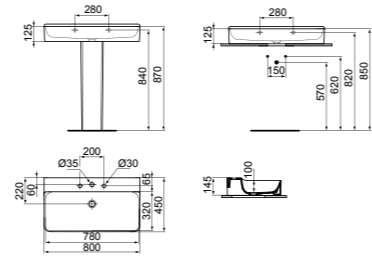

BASIN 80CM WITH 3 TAP HOLES

MODEL	FINISH	SKU
No Overflow, 3 tap holes	White Gloss	T379601
No Overflow, 3 tap holes, Grinded	White Gloss	T383001

- 80x45cm basin
- No overflow
- 3 tap holes
- Wall-mounted installation or with pedestal

- Grinded model for lay on installation
- For bottle trap and waste options see page 141