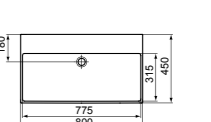

BASIN 80CM WITHOUT TAP HOLE

MODEL	FINISH	SKU
With Overflow, No tap hole	White Gloss	T389801
With Overflow, No tap hole, Grinded	White Gloss	T390101

· 80x45cm basin
· Slotted overflow
· No tap hole
· Wall-mounted installation

· Grinded model for lay on installation
· For bottle trap and waste options see page 141