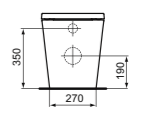

* White Silk finish models will be available starting as of March 2021 ** Curve back-to-wall bowl & bidet will be available starting as of January 2021 *** Cube back-to-wall bowl will be available starting as of April 2021