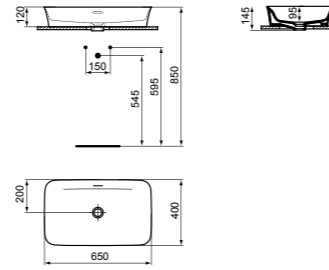

IPALYSS

VESSEL 65CM WITHOUT TAP HOLE

MODEL	FINISH	SKU
With overflow, No tap hole	White Gloss Coloured*	E188701 E1887...

- 65x40cm vessel
- Rectangular
- 3.8mm ultra-thin edged
- Features Diamatec® technology
- With overflow

- No tap hole
- For bottle trap and waste options see page 141