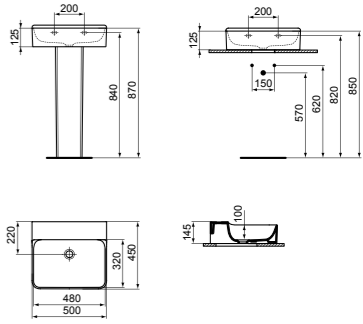

· 50x45cm basin
 · No overflow
 · No tap hole
 · Wall-mounted installation or with pedestal

· Grinded model for lay on installation
 · For bottle trap and waste options see page 141

BASIN 60CM WITH 1 TAP HOLE