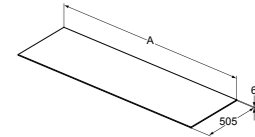

BASIN UNIT – 2 DRAWERS WITH WORKTOP – NO CUT

MODEL	SKU
240X37X55cm	T4341....
200X37X55cm	T4332....
160X37X55cm	T4331....

- 2 external front drawers, 2 internal drawers
- Slim metal drawer system
- Push to open drawers, no handle required
- Soft-close function
- Inside cabinet in matt anthracite finish
- Optional LED internal lights available to order separately in relevant sizes
- Space saving basin trap to be ordered separately using code EE23033967

	A
T4341	2400
T4332	2000
T4331	1600

BASIN UNIT – 2 DRAWERS + 4 INTERNAL DRAWERS – WITHOUT WORKTOP

MODEL	SKU
240X37X55cm	T4339....
200X37X55cm	T3999....
160X37X55cm	T3996....

- 2 external front drawers, 2 internal drawers
- Slim metal Blum Legrabox drawer system
- Push to open drawers, no handle required
- Soft-close function
- Inside cabinet in Matt Anthracite finish
- Optional LED internal lights available to order separately in relevant sizes
- Space saving basin trap to be ordered separately using code EE23033967

	A
T4339	2400
T3999	2000
T3996	1600

BASIN UNIT – 4 DRAWERS WITH WORKTOP – BESPOKE CUT

MODEL	SKU
240X50X55cm	T4337....
200X50X55cm	T3992....
160X50X55cm	T3989....

- 4 drawers
- Slim metal drawer system
- Push to open drawers, no handle required
- Soft-close function
- Inside cabinet in Matt Anthracite finish
- Optional LED internal lights available to order separately in relevant sizes
- Space saving basin trap to be ordered separately using code EE23033967
- Cut position to be provided using bespoke template, see page 174 for cut options

	A
T4337	2400
T3992	2000
T3989	1600

BASIN UNIT – 4 DRAWERS WITH WORKTOP – NO CUT

MODEL	SKU
240X50X55cm	T4338....
200X50X55cm	T4326....
160X50X55cm	T4325....