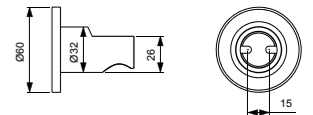

SQUARE WALL BRACKET 1/2" CONNECTION

MODEL	CHROME	SILVER STORM	BRUSHED GOLD	MAGNETIC GREY
Wall bracket with connection	BC771AA	BC771GN	BC771A2	BC771A5
- Wall bracket with integrated wall elbow - Square design	- With plastic insert - With back-flow prevention