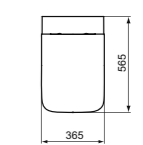

* White Silk finish models will be available starting as of March 2021 ** Curve back-to-wall bowl & bidet will be available starting as of January 2021 *** Cube back-to-wall bowl will be available starting as of April 2021