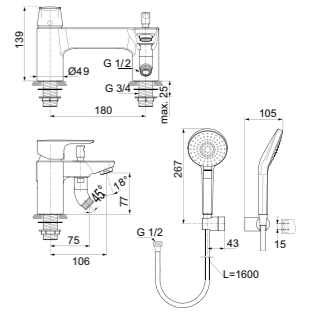

2-HOLE SINGLE LEVER BATH & SHOWER MIXER WITH ACCESSORIES

MODEL	CHROME	SILVER STORM	BRUSHED GOLD	MAGNETIC GREY
With Shower Set	A7052AA	A7052GN	A7052A2	A7052A5

· 2-hole bath filler
· Flow straightener
· 38mm wet application cartridge
· Automatic pull-diverter through spout
· Elbow for shower outlet
· Accessories:
- EVO 110 handspray
- IdealFlex shower hose 1600mm
- Hose bracket
- Wall bracket