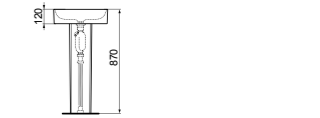

* White Silk finish models will be available starting as of March 2021

* White Silk finish models will be available starting as of March 2021