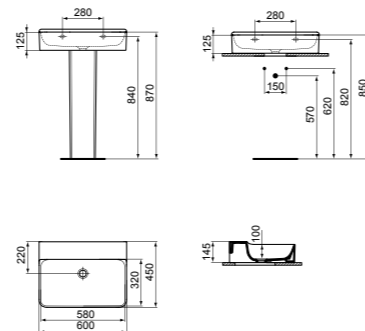

BASIN 60CM WITHOUT TAP HOLE

MODEL	FINISH	SKU
No Overflow, No tap hole	White Gloss	T379201
No Overflow, No tap hole, Grinded	White Gloss	T382501

· 60x45cm basin
· No overflow
· No tap hole
· Wall-mounted installation or with pedestal

· Grinded model for lay on installation
· For bottle trap and waste options see page 141