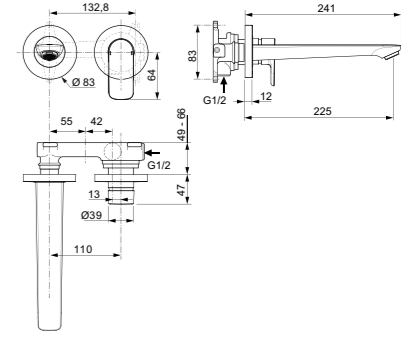

WALL-MOUNTED BASIN MIXER 225MM - KIT 2

MODEL	CHROME	SILVER STORM	BRUSHED GOLD	MAGNETIC GREY
225mm Spout	A7009AA	A7009GN	A7009A2	A7009A5

· Wall-mounted single lever basin mixer
· 225mm cast spout
· 5 litres per minute aerator
· Metal escutcheons
· Requires built-in kit A5948NU (sold separately)