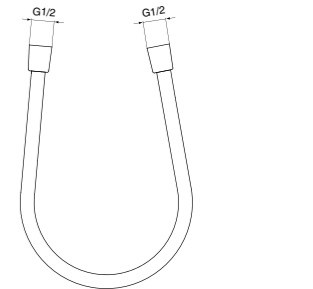

SHOWER HOSE

MODEL	CHROME	SILVER STORM	BRUSHED GOLD	MAGNETIC GREY
1750mm 1600mm	A4109AA A3330AA	A4109GN A3330GN	A4109A2 A3330A2	A4109A5 A3330A5
IdealFlex shower hose