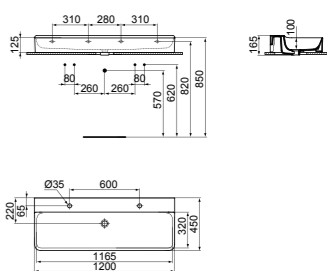

BASIN 120CM WITH 2 TAP HOLES

MODEL	FINISH	SKU
No Overflow, 2 tap holes	White Gloss	T380801
No Overflow, 2 tap holes, Grinded	White Gloss	T384401

· 120x45cm basin
· No overflow
· Two tap holes for dual user functionality
· Wall-mounted installation

· Grinded model for lay on installation
· For bottle trap and waste options see page 141