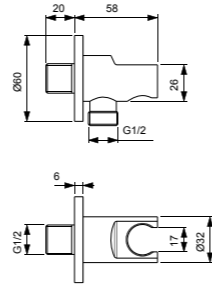

SHOWER ACCESSORIES

ROUND WALL BRACKET 1/2" CONNECTION

MODEL	CHROME	SILVER STORM	BRUSHED GOLD	MAGNETIC GREY
Wall bracket with connection	BC807AA	BC807GN	BC807A2	BC807A3
- Metal Wall Bracket with integrated wall elbow - Round design	- With plastic insert - With back-flow prevention