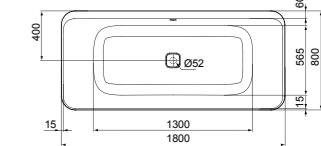

BATHTUBS

TONIC II FREE-STANDING DOUBLE ENDED BATHTUB 180X80CM (INCLUDING BATH FILLER)

	MODEL	SKU
	Matt White	K8726V1
	Matt White/Black	K8726V3
- Dimensions : 180x80cm - Material : One piece acrylic - Weight : 54kg	- Water capacity : 235lt - Norm : EN 14516 - Includes combined chrome bath filler, clicker waste and overflow