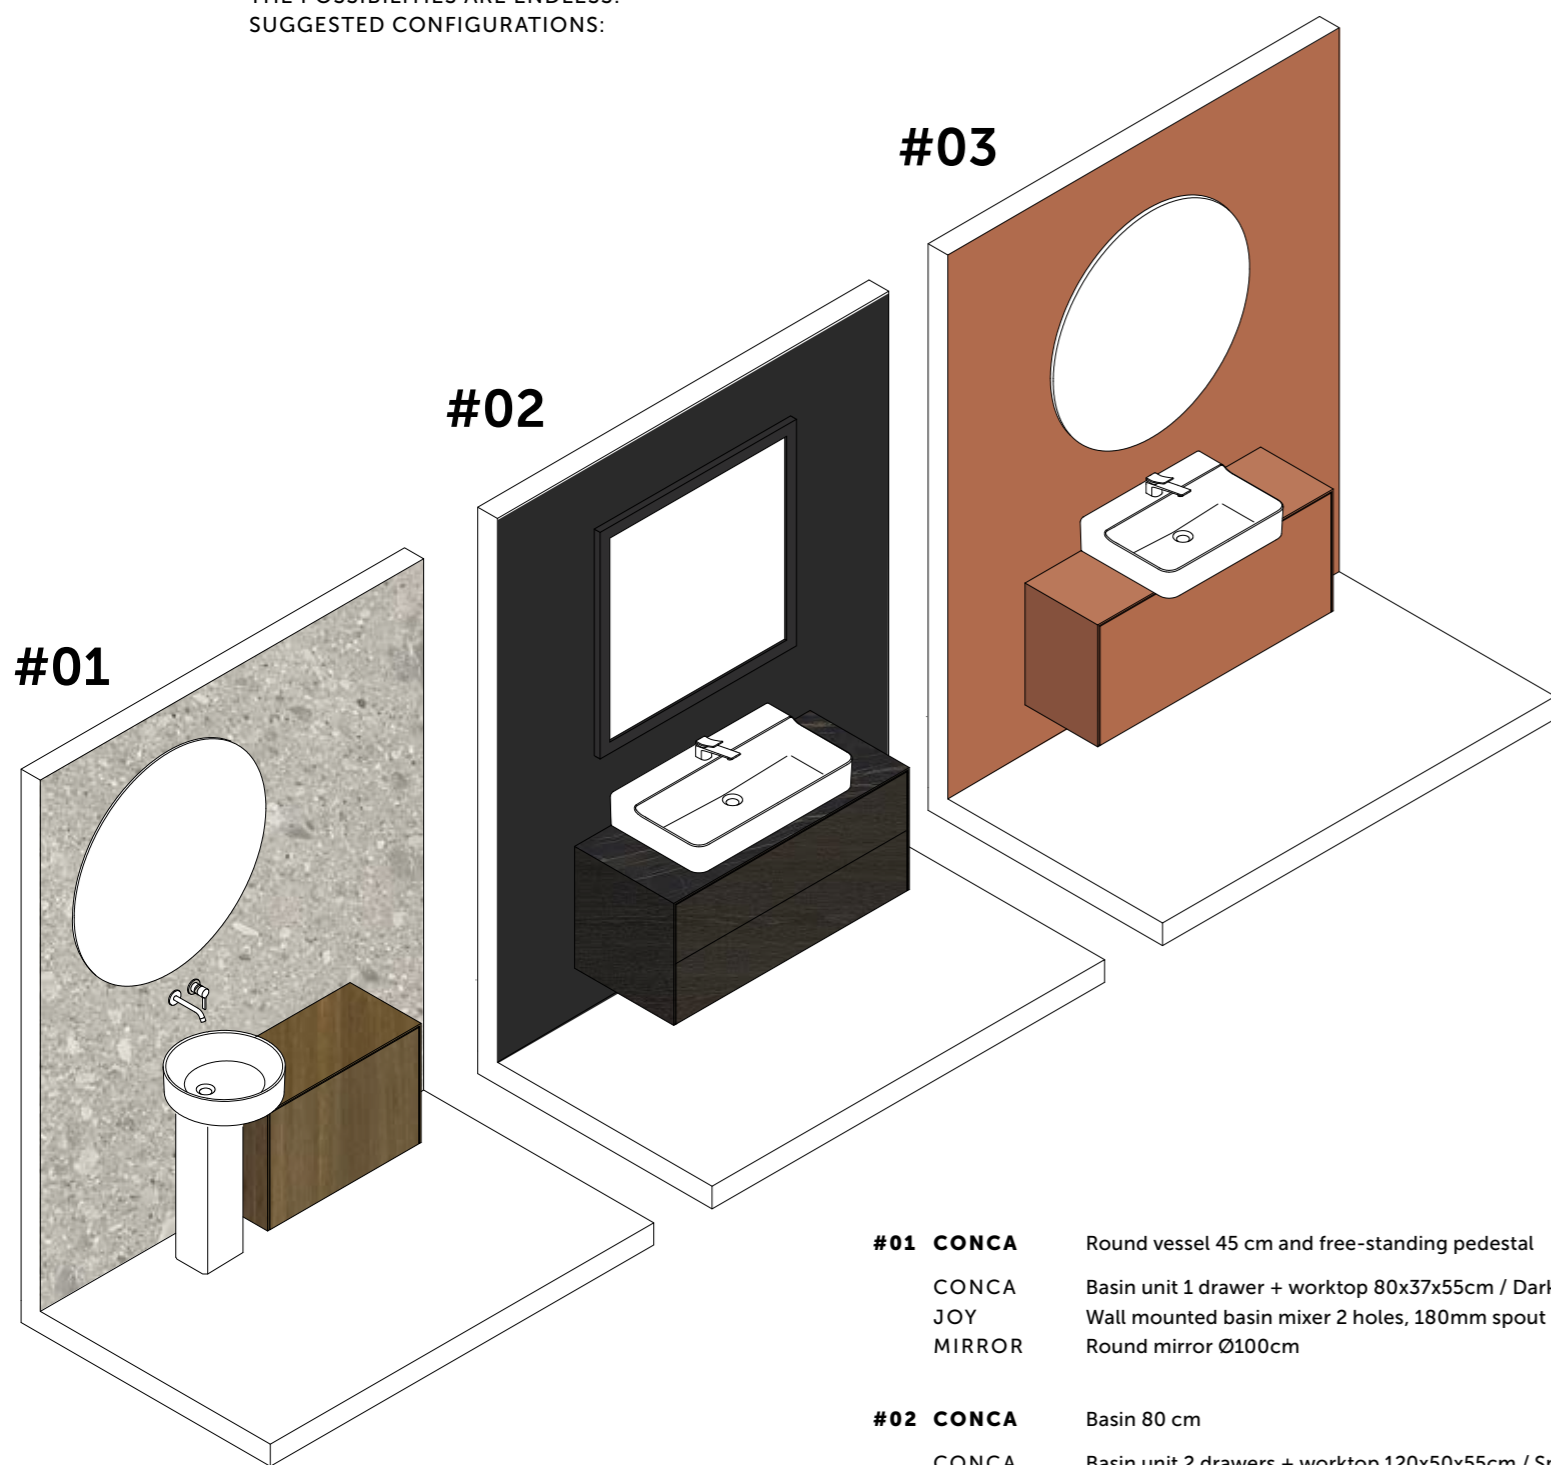

Endless configurations

EXPRESS YOUR VISION.
COMBINE CONCA FURNITURE WITH OUR WASHBASINS
COLLECTIONS TO CREATE UNIQUE COMPOSITIONS.
THE POSSIBILITIES ARE ENDLESS.
SUGGESTED CONFIGURATIONS:

- **#01 CONCA** Round vessel 45 cm and free-standing pedestal
  CONCA Basin unit 1 drawer + worktop 80x37x55cm / Dark Walnut finish
  JOY Wall mounted basin mixer 2 holes, 180mm spout
  MIRROR Round mirror Ø100cm
- **#02 CONCA** Basin 80 cm
  CONCA Basin unit 2 drawers + worktop 120x50x55cm / Smoked Oak finish
  CONCA Basin mixer
  MIRROR Square mirror 100cm / Black frame
- **#03 CONCA** Basin 60 cm
  CONCA Basin unit 1 drawer + Worktop 120x37x55cm / Matt Sunset finish
  CONCA Basin mixer
  MIRROR Round mirror Ø100cm