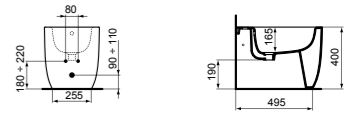

* White Silk finish models will be available starting as of March 2021 ** Curve back-to-wall bowl & bidet will be available starting as of January 2021 *** Cube back-to-wall bowl will be available starting as of April 2021