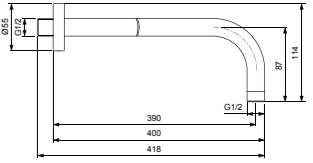

SHOWER ACCESSORIES

WALL CONNECTION 400MM

MODEL	CHROME	SILVER STORM	BRUSHED GOLD	MAGNETIC GREY
400 mm	B9445AA	B9445GN	B9445A2	B9445A5
400mm wall connection - For head shower	Metal escutcheon