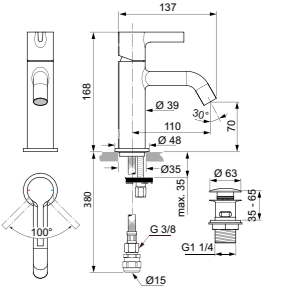

BASIN MIXER

MODEL	CHROME	SILVER STORM	BRUSHED GOLD	MAGNETIC GREY
With Click Waste	BC799AA	BC799GN	BC799A2	BC799A5
Without Waste	BC800AA	BC800GN	BC800A2	BC800A5

- Single lever basin mixer
- Clicker waste available on BC799 models
- EasyFix®