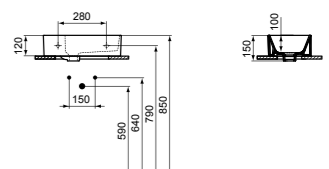

HAND WASH BASIN 45X25CM LEFT HANDED WITHOUT TAP HOLE

MODEL	FINISH	SKU
With Overflow, No tap hole	White Gloss	T391901
With Overflow, No tap hole, Grinded	White Gloss	T392101

· 45x25cm hand wash basin
· Left Handed
· With slotted overflow
· No tap hole

· Grinded model for lay on installation
· For bottle trap and waste options see page 141