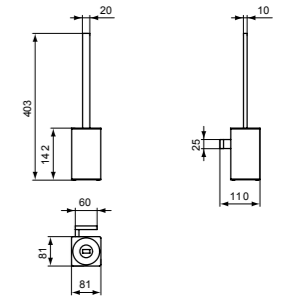

TOILET ROLL HOLDER, SQUARE

MODEL	CHROME	SILVER STORM	BRUSHED GOLD	MAGNETIC GREY
Toilet roll holder	T4496AA	T4496GN	T4496A2	T4496A5

60CM TOWEL RAIL, SQUARE

MODEL	CHROME	SILVER STORM	BRUSHED GOLD	MAGNETIC GREY
60cm towel rail	T4498AA	T4498GN	T4498A2	T4498A5