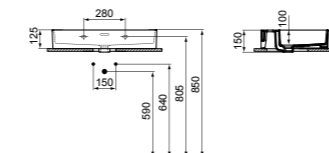

BASIN 70CM WITH 3 TAP HOLES

MODEL	FINISH	SKU
With Overflow, 3 tap holes	White Gloss	T389201
With Overflow, 3 tap holes, Grinded	White Gloss	T389501

· 70x45cm basin
· Slotted overflow
· 3 tap holes
· Wall-mounted installation

· Grinded model for lay on installation
· For bottle trap and waste options see page 141