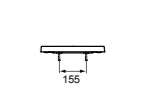

* White Silk finish models will be available starting as of March 2021 ** Curve back-to-wall bowl & bidet will be available starting as of January 2021 *** Cube back-to-wall bowl will be available starting as of April 2021