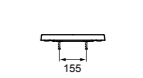

* White Silk finish models will be available starting as of March 2021 ** Curve back-to-wall bowl & bidet will be available starting as of January 2021 *** Cube back-to-wall bowl will be available starting as of April 2021