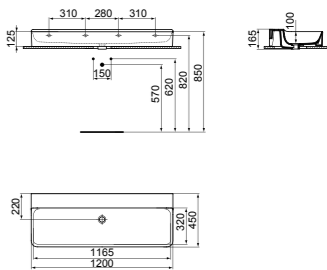

BASIN 120CM WITHOUT TAP HOLE

MODEL	FINISH	SKU
No Overflow, No tap hole	White Gloss	T380901
No Overflow, No tap hole, Grinded	White Gloss	T384501

· 120x45cm basin
· No overflow
· No tap hole
· Wall-mounted installation

· Grinded model for lay on installation
· For bottle trap and waste options see page 141