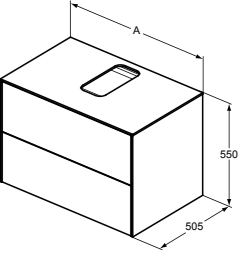

BASIN UNIT – 2 DRAWERS WITH WORKTOP – CENTRAL CUT

MODEL	SKU
120X50X55cm	T3943....
100X50X55cm	T3942....
80X50X55cm	T3941....
60X50X55cm	T3940....

- 2 drawers
- Slim metal drawer system
- Push to open drawers, no handle required
- Soft-close function
- Inside cabinet in Matt Anthracite finish
- Optional LED internal lights available to order separately in relevant sizes
- Space saving basin trap to be ordered separately using code EE23033967

	A
T3943	1200
T3942	1000
T3941	800
T3940	600