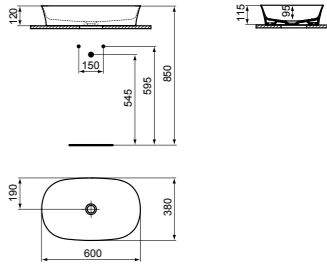

VESSEL Ø40CM WITHOUT TAP HOLE

MODEL	FINISH	SKU
No overflow, No tap hole	White Gloss Coloured*	E139801 E1398...
· 40x40cm vessel · Round · 3.8mm ultra-thin edged · Features Diamatec® technology · No overflow		
· No tap hole · For bottle trap and waste options see page 141		

VESSEL Ø40CM WITHOUT TAP HOLE

MODEL	FINISH	SKU
With overflow, No tap hole	White Gloss Coloured*	E141301 E1413...
· 40x40cm vessel · Round · 3.8mm ultra-thin edged · Features Diamatec® technology · With overflow		
· No tap hole · For bottle trap and waste options see page 141		

VESSEL 55CM WITHOUT TAP HOLE

MODEL	FINISH	SKU
No overflow, No tap hole	White Gloss Coloured*	E207601 E2076...
· 55x38cm vessel · Rectangular · 3.8mm ultra-thin edged · Features Diamatec® technology · No overflow		
· No tap hole · For bottle trap and waste options see page 141		

VESSEL 55CM WITHOUT TAP HOLE

MODEL	FINISH	SKU
With overflow, No tap hole	White Gloss Coloured*	E207801 E2078...
· 55x38cm vessel · Rectangular · 3.8mm ultra-thin edged · Features Diamatec® technology		
· With overflow · No tap hole · For bottle trap and waste options see page 141		

VESSEL 55CM WITH 1 TAP HOLE

MODEL	FINISH	SKU
With overflow, 1 tap hole	White Gloss Coloured*	E207701 E2077...
· 55x38cm vessel · Rectangular · 3.8mm ultra-thin edged · Features Diamatec® technology · With overflow		
· With tap hole · For bottle trap and waste options see page 141		

VESSEL 60CM WITH 1 TAP HOLE

MODEL	FINISH	SKU
With overflow, 1 tap hole	White Gloss Coloured*	E139701 E1397...
· 60x38cm vessel · Oval · 3.8mm ultra-thin edged · Features Diamatec® technology · With overflow		
· No tap hole · For bottle trap and waste options see page 141		

VESSEL 60CM WITHOUT TAP HOLE