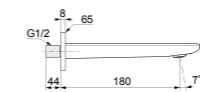

EXPOSED BATH & SHOWER MIXER

MODEL	CHROME	SILVER STORM	BRUSHED GOLD	MAGNETIC GREY
With Shower Set	BC763AA	BC763GN	BC763A2	BC763A5

- Exposed single lever bath and shower mixer
- Shower set available for BC763 models
- Shower set = metal stick handshower, IdealFlex shower hose and square metal shower holder

2-HOLE BATH FILLER

MODEL	CHROME	SILVER STORM	BRUSHED GOLD	MAGNETIC GREY
Without Shower Set	BC767AA	BC767GN	BC767A2	BC767A5

- Single lever 2-hole bath filler

2-HOLE BATH & SHOWER MIXER

MODEL	CHROME	SILVER STORM	BRUSHED GOLD	MAGNETIC GREY
With Shower Set	BC768AA	BC768GN	BC768A2	BC768A5

- Single lever 2-hole bath and shower mixer with shower set
- Shower set = metal stick handshower, IdealFlex shower hose and square metal shower holder

WALL-MOUNTED BATH & SHOWER MIXER - KIT 2 EASYBOX

MODEL	CHROME	SILVER STORM	BRUSHED GOLD	MAGNETIC GREY
For Kit 1 A1000NU	A7374AA	A7374GN	A7374A2	A7374A5

- Wall-mounted single lever bath and shower mixer
- With additional back-flow prevention on second outlet for A7375AA
- Requires built in kit A1000NU (sold separately) and a suitable outlet
- Automatic pull-diverter

WALL-MOUNTED SHOWER MIXER - KIT 2

MODEL	CHROME	SILVER STORM	BRUSHED GOLD	MAGNETIC GREY
For Kit 1 A1000NU	A7373AA	A7373GN	A7373A2	A7373A5

- Wall-mounted single lever shower mixer
- Requires built-in kit 1 A1000NU (sold separately)

WALL-MOUNTED SPOUT 180 MM

MODEL	CHROME	SILVER STORM	BRUSHED GOLD	MAGNETIC GREY
180mm Spout	BC769AA	BC769GN	BC769A2	BC769A5

- Wall-mounted bath spout with 180mm projection

BASIN MIXER

MODEL	CHROME	SILVER STORM	BRUSHED GOLD	MAGNETIC GREY
With Click Waste	BC799AA	BC799GN	BC799A2	BC799A5
Without Waste	BC800AA	BC800GN	BC800A2	BC800A5

- Single lever basin mixer
- Clicker waste available on BC799 models
- EasyFix®