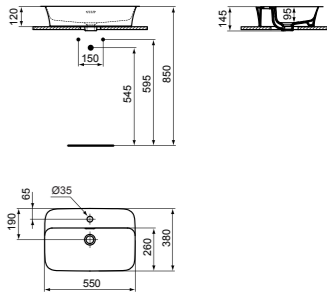

VESSEL 55CM WITH 1 TAP HOLE

MODEL	FINISH	SKU
With overflow, 1 tap hole	White Gloss Coloured*	E207701 E2077...
· 55x38cm vessel · Rectangular · 3.8mm ultra-thin edged · Features Diamatec® technology · With overflow		
· With tap hole · For bottle trap and waste options see page 141