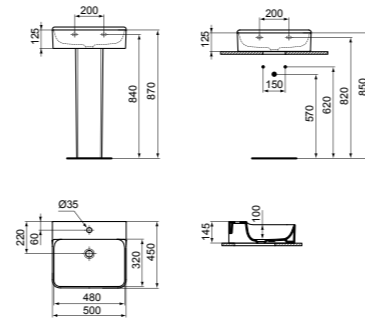

· 50x45cm basin
 · No overflow
 · 1 tap hole
 · Wall-mounted installation or with pedestal

· Grinded model for lay on installation
 · For bottle trap and waste options see page 141

BASIN 50CM WITH 3 TAP HOLES