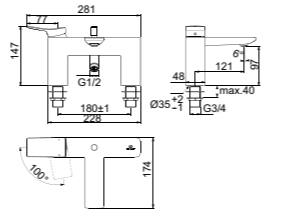

EXPOSED BATH & SHOWER MIXER

MODEL	CHROME	SILVER STORM	BRUSHED GOLD	MAGNETIC GREY
With Shower Set	BC763AA	BC763GN	BC763A2	BC763A5

- Exposed single lever bath and shower mixer
- Shower set available for BC763 models
- Shower set = metal stick handshower, IdealFlex shower hose and square metal shower holder

2-HOLE BATH FILLER

MODEL	CHROME	SILVER STORM	BRUSHED GOLD	MAGNETIC GREY
Without Shower Set	BC767AA	BC767GN	BC767A2	BC767A5

- Single lever 2-hole bath filler

2-HOLE BATH & SHOWER MIXER

MODEL	CHROME	SILVER STORM	BRUSHED GOLD	MAGNETIC GREY
With Shower Set	BC768AA	BC768GN	BC768A2	BC768A5

- Single lever 2-hole bath and shower mixer with shower set
- Shower set = metal stick handshower, IdealFlex shower hose and square metal shower holder

WALL-MOUNTED BATH & SHOWER MIXER - KIT 2 EASYBOX

MODEL	CHROME	SILVER STORM	BRUSHED GOLD	MAGNETIC GREY
For Kit 1 A1000NU	A7374AA	A7374GN	A7374A2	A7374A5

- Wall-mounted single lever bath and shower mixer
- With additional back-flow prevention on second outlet for A7375AA
- Requires built in kit A1000NU (sold separately) and a suitable outlet
- Automatic pull-diverter

WALL-MOUNTED SHOWER MIXER - KIT 2

MODEL	CHROME	SILVER STORM	BRUSHED GOLD	MAGNETIC GREY
For Kit 1 A1000NU	A7373AA	A7373GN	A7373A2	A7373A5

- Wall-mounted single lever shower mixer
- Requires built-in kit 1 A1000NU (sold separately)

WALL-MOUNTED SPOUT 180 MM

MODEL	CHROME	SILVER STORM	BRUSHED GOLD	MAGNETIC GREY
180mm Spout	BC769AA	BC769GN	BC769A2	BC769A5

- Wall-mounted bath spout with 180mm projection

BASIN MIXER

MODEL	CHROME	SILVER STORM	BRUSHED GOLD	MAGNETIC GREY
With Click Waste	BC799AA	BC799GN	BC799A2	BC799A5
Without Waste	BC800AA	BC800GN	BC800A2	BC800A5

- Single lever basin mixer
- Clicker waste available on BC799 models
- EasyFix®