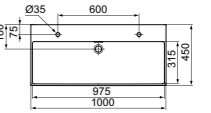

BASIN 100CM WITH 2 TAP HOLES

MODEL	FINISH	SKU
With Overflow, 2 tap holes	White Gloss	T390201
With Overflow, 2 tap holes, Grinded	White Gloss	T390601

· 100x45cm basin
· Slotted overflow
· 2 tap holes
· Wall-mounted installation

· Grinded model for lay on installation
· For bottle trap and waste options see page 141