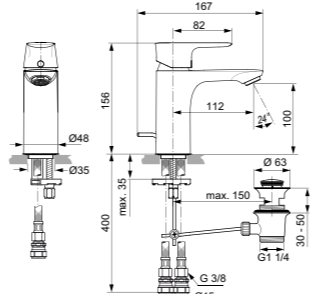

BASIN MIXER PROJECT

MODEL	CHROME	SILVER STORM	BRUSHED GOLD	MAGNETIC GREY
With Pop-up Waste	A7063AA	A7063GN	A7063A2	A7063A5
Without Pop-up Waste	A7064AA	A7064GN	A7064A2	A7064A5

· Single lever basin mixer project
· Pop-up waste on A7063 models
· 5 litres per minute PCA
· FirmaFlow® cartridge with hot water limiter
· Noise class 1
· EasyFix®