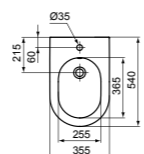

BLEND

CURVE WALL-HUNG BOWL WITH AQUABLADE®

MODEL	FINISH	SKU
Wall-hung bowl with Aquablade®	White Gloss White Silk*	T374901 T3749V1
- Wall-hung bowl - Features AquaBlade® flush technology - Width 355 x Length 540 x Height 340mm		- Top-Fix hidden fixations (included) allows for an easy and fast one-person installation - To be installed with dedicated overwrap seat (sold separately)

CURVE BACK-TO-WALL BOWL WITH AQUABLADE® – FLOOR FIXATIONS**

MODEL	FINISH	SKU
Back-to-wall bowl with Aquablade®	White Gloss	T392501
- Back-to-wall bowl - Features AquaBlade® flush technology - Width 355 x Length 560 x Height 400mm		- Floor fixations - To be installed with dedicated overwrap seat (sold separately)

CURVE SEAT AND COVER – SOFT-CLOSE

MODEL	FINISH	SKU
Curve seat and cover - soft-close	White Gloss White Silk*	T376001 T3760V1
Soft close hinges		- Overwrap design - Easy take-off system - Toggle fixations

CURVE SEAT AND COVER – STANDARD CLOSE

MODEL	FINISH	SKU
Curve seat and cover - standard close	White Gloss White Silk*	T376101 T3761V1
Standard close hinges		- Overwrap design - Easy take-off system - Toggle fixations

CURVE WALL-HUNG BIDET

MODEL	FINISH	SKU
Wall-hung bidet	White Gloss White Silk*	T375001 T3750V1
- Wall-hung bidet - Hidden fixations (included)		1 tap hole - With overflow - Width 355 x Length 540 x Height 340mm

BLEND

CURVE BACK-TO-WALL BIDET**

MODEL	FINISH	SKU
Back-to-wall bidet	White Gloss	T375301
- Back-to-wall bidet - Hidden fixations (included) for easy and fast cleaning		Width 355 x Length 560 x Height 400

CUBE WALL-HUNG BOWL WITH AQUABLADE®

MODEL	FINISH	SKU
Wall-hung bowl with Aquablade®	White Gloss White Silk*	T368601 T3686V1
- Wall-hung bowl - Features AquaBlade® flush technology - Width 355 x Length 540 x Height 340mm - Top-Fix hidden fixations (included) allows for an easy and fast		- one-person installation - Hidden fixations (included) for easy and fast cleaning - To be installed with dedicated overwrap seat (sold separately)

CUBE BACK-TO-WALL BOWL WITH AQUABLADE® – FLOOR FIXATIONS***

MODEL	FINISH	SKU
Back-to-wall bowl with Aquablade®	White Gloss	T376401
- Back-to-wall bowl - Features AquaBlade® flush technology		- Width 360 x Length 560 x Height 400mm - Floor fixations - To be installed with dedicated overwrap seat (sold separately)

CUBE SEAT AND COVER – SOFT-CLOSE

MODEL	FINISH	SKU
Cube seat and cover - soft-close	White Gloss White Silk*	T392701 T3927V1
- Soft close hinges - Overwrap design		- Easy take-off system - Toggle fixations

CUBE SEAT AND COVER – STANDARD CLOSE

MODEL	FINISH	SKU
Cube seat and cover - soft-close	White Gloss White Silk*	T392601 T3926V1
Overwrap design		- Easy take-off system - Toggle fixations