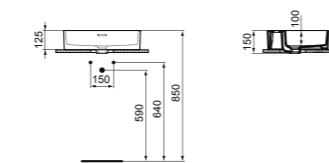

VESSEL 50X40CM WITH 1 TAP HOLE

MODEL	FINISH	SKU
With Overflow, 1 tap hole	White Gloss	T374101

· 50x40cm vessel
· With slotted overflow
· With 1 tap hole
· For lay-on installation only

· Glazed on all 4 sides
· For bottle trap and waste options see page 141