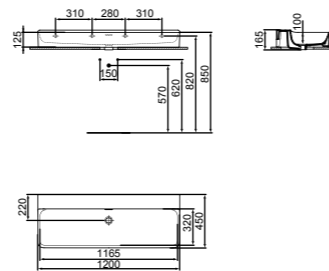

BASIN 120CM WITHOUT TAP HOLE

MODEL	FINISH	SKU
With Overflow, No tap hole	White Gloss	T380501
With Overflow, No tap hole, Grinded	White Gloss	T384101

· 120x45cm basin
· Slotted overflow
· No tap hole
· Wall-mounted installation

· Grinded model for lay on installation
· For bottle trap and waste options see page 141