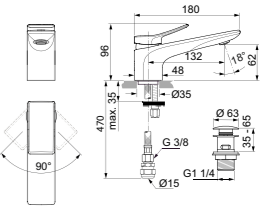

CONCA

BASIN MIXER

MODEL	CHROME	SILVER STORM	BRUSHED GOLD	MAGNETIC GREY
With Click Waste	BC764AA	BC764GN	BC764A2	BC764A5
Without Waste	BC765AA	BC765GN	BC765A2	BC765A5
- Single lever basin mixer - Clicker waste on BC764 models		EasyFix®