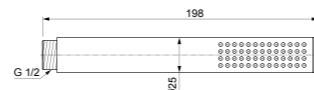

STICK HANDSHOWER

MODEL	CHROME	SILVER STORM	BRUSHED GOLD	MAGNETIC GREY
Handshower	BC774AA	BC774GN	BC774A2	BC774A5
Metal 1-function handshower