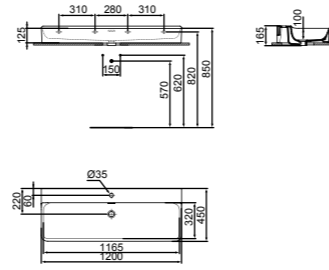

BASIN 120CM WITH 1 TAP HOLE

MODEL	FINISH	SKU
With Overflow, 1 tap hole	White Gloss White Silk*	T369401 T3694V1
With Overflow, 1 tap hole, Grinded	White Gloss White Silk*	T383801 T3838V1

· 120x45cm basin
· Slotted overflow
· 1 tap hole
· Wall-mounted installation

· Grinded model for lay on installation
· For bottle trap and waste options see page 141