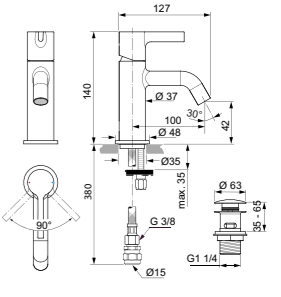

MINI BASIN MIXER

MODEL	CHROME	SILVER STORM	BRUSHED GOLD	MAGNETIC GREY
With Click Waste	BC801AA	BC801GN	BC801A2	BC801A5
Without Waste	BC802AA	BC802GN	BC802A2	BC802A5