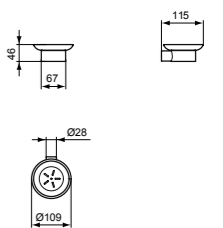

SOAP DISH, ROUND

	CHROME	SILVER STORM	BRUSHED GOLD	MAGNETIC GREY
MODEL	CHROME	SILVER STORM	BRUSHED GOLD	MAGNETIC GREY
Soap dish	T4509AA	T4509GN	T4509A2	T4509A5