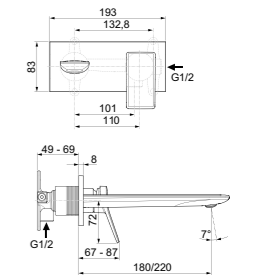

WALL-MOUNTED BASIN MIXER 180MM/220MM - KIT 2

MODEL	CHROME	SILVER STORM	BRUSHED GOLD	MAGNETIC GREY
180mm Spout	A7371AA	A7371GN	A7371A2	A7371A5
220mm Spout	A7372AA	A7372GN	A7372A2	A7372A5
- Wall-mounted single lever basin mixer 180mm or 220mm spout		5 litres per minute - Eco flow regulator fitted. - Requires built-in kit A1313NU (sold separately)