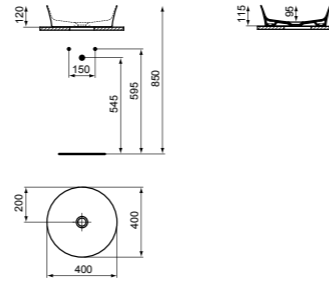

VESSEL Ø40CM WITHOUT TAP HOLE

MODEL	FINISH	SKU
No overflow, No tap hole	White Gloss Coloured*	E139801 E1398...
· 40x40cm vessel · Round · 3.8mm ultra-thin edged · Features Diamatec® technology · No overflow		
· No tap hole · For bottle trap and waste options see page 141		

VESSEL Ø40CM WITHOUT TAP HOLE

MODEL	FINISH	SKU
With overflow, No tap hole	White Gloss Coloured*	E141301 E1413...
· 40x40cm vessel · Round · 3.8mm ultra-thin edged · Features Diamatec® technology · With overflow		
· No tap hole · For bottle trap and waste options see page 141		

VESSEL 55CM WITHOUT TAP HOLE

MODEL	FINISH	SKU
No overflow, No tap hole	White Gloss Coloured*	E207601 E2076...
· 55x38cm vessel · Rectangular · 3.8mm ultra-thin edged · Features Diamatec® technology · No overflow		
· No tap hole · For bottle trap and waste options see page 141		

VESSEL 55CM WITHOUT TAP HOLE

MODEL	FINISH	SKU
With overflow, No tap hole	White Gloss Coloured*	E207801 E2078...
· 55x38cm vessel · Rectangular · 3.8mm ultra-thin edged · Features Diamatec® technology		
· With overflow · No tap hole · For bottle trap and waste options see page 141		

VESSEL 55CM WITH 1 TAP HOLE

MODEL	FINISH	SKU
With overflow, 1 tap hole	White Gloss Coloured*	E207701 E2077...
· 55x38cm vessel · Rectangular · 3.8mm ultra-thin edged · Features Diamatec® technology · With overflow		
· With tap hole · For bottle trap and waste options see page 141		

VESSEL 60CM WITH 1 TAP HOLE

MODEL	FINISH	SKU
With overflow, 1 tap hole	White Gloss Coloured*	E139701 E1397...
· 60x38cm vessel · Oval · 3.8mm ultra-thin edged · Features Diamatec® technology · With overflow		
· No tap hole · For bottle trap and waste options see page 141		

VESSEL 60CM WITHOUT TAP HOLE