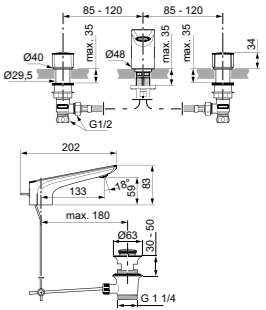

3-HOLE BASIN MIXER

MODEL	CHROME	SILVER STORM	BRUSHED GOLD	MAGNETIC GREY
With Pop-up Waste	BC759AA	BC759GN	BC759A2	BC759A5
3-hole dual control basin mixer		5 litres per minute - Eco flow regulator fitted