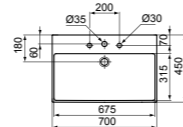

BASIN 70CM WITH 3 TAP HOLES

MODEL	FINISH	SKU
With Overflow, 3 tap holes	White Gloss	T389201
With Overflow, 3 tap holes, Grinded	White Gloss	T389501

· 70x45cm basin
· Slotted overflow
· 3 tap holes
· Wall-mounted installation

· Grinded model for lay on installation
· For bottle trap and waste options see page 141