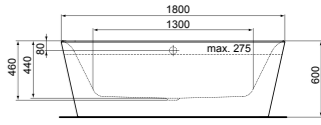

BATHTUBS

TONIC II FREE-STANDING DOUBLE ENDED BATHTUB 180X80CM (INCLUDING BATH FILLER)

	MODEL	SKU
	Matt White	K8726V1
	Matt White/Black	K8726V3
- Dimensions : 180x80cm - Material : One piece acrylic - Weight : 54kg	- Water capacity : 235lt - Norm : EN 14516 - Includes combined chrome bath filler, clicker waste and overflow