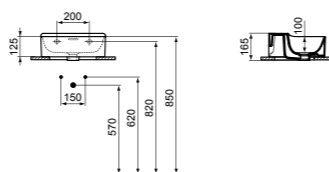

VESSEL 45CM WITHOUT TAP HOLE

MODEL	FINISH	SKU
No Overflow, No tap hole	White Gloss White Silk*	T369601 T3696V1

· 45cm round vessel basin
· No overflow
· No tap hole

· For lay on installation or use with freestanding pedestal
· For bottle trap and waste options see page 141

VESSEL 60X40CM WITHOUT TAP HOLE

MODEL	FINISH	SKU
No Overflow, No tap hole	White Gloss White Silk*	T369801 T3698V1

· 60x40cm rectangle vessel basin
· No overflow
· No tap hole

· For lay on installation or use with freestanding pedestal
· For bottle trap and waste options see page 141

HAND WASH BASIN 40X35CM WITH 1 TAP HOLE

MODEL	FINISH	SKU
With Overflow, 1 tap hole	White Gloss White Silk*	T369501 T3695V1
With Overflow, 1 tap hole, Grinded	White Gloss White Silk*	T387601 T3876V1

· 40x35cm hand wash basin
· Slotted overflow
· 1 tap hole
· Wall-mounted installation

· Grinded model for lay on installation
· For bottle trap and waste options see page 141

HAND WASH BASIN 40X35CM WITHOUT TAP HOLE

MODEL	FINISH	SKU
With Overflow, No tap hole	White Gloss	T381101
With Overflow, No tap hole, Grinded	White Gloss	T387701

· 40x35cm hand wash basin
· Slotted overflow
· No tap hole
· Wall-mounted installation

· Grinded model for lay on installation
· For bottle trap and waste options see page 141

HAND WASH BASIN 40X35CM WITH 1 TAP HOLE

MODEL	FINISH	SKU
No Overflow, 1 tap hole	White Gloss	T387401
No Overflow, 1 tap hole, Grinded	White Gloss	T387801

· 40x35cm hand wash basin
· No overflow
· 1 tap hole
· Wall-mounted installation

· Grinded model for lay on installation
· For bottle trap and waste options see page 141

HAND WASH BASIN 40X35CM WITHOUT TAP HOLE

MODEL	FINISH	SKU
No Overflow, No tap hole	White Gloss	T387501
No Overflow, No tap hole, Grinded	White Gloss	T387901

· 40x35cm hand wash basin
· No overflow
· No tap hole
· Wall-mounted installation

· Grinded model for lay on installation
· For bottle trap and waste options see page 141

PEDESTAL FOR VESSELS FREE-STANDING INSTALLATION

MODEL	FINISH	SKU
For Round Vessel	White Gloss White Silk*	T376501 T3765V1
For Rectangular Vessel	White Gloss White Silk*	T388001 T3880V1

· Ceramic and metal framing included
· Floor fixing

· Fixings and trap included

PEDESTAL FOR 50/60/80CM BASIN INSTALLATION

MODEL	FINISH	SKU
For 50, 60 and 80cm basins	White Gloss White Silk*	T388101 T3881V1

· Pedestal for use with 50cm, 60cm and 80cm basins