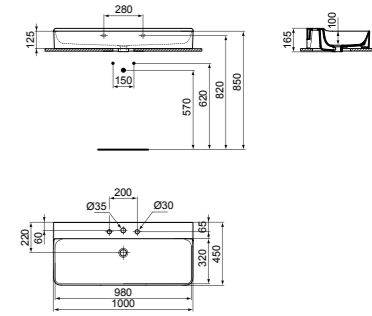

BASIN 100CM WITH 3 TAP HOLES

MODEL	FINISH	SKU
No Overflow, 3 tap holes	White Gloss	T380101
No Overflow, 3 tap holes, Grinded	White Gloss	T383601

- 100x45cm basin
- No overflow
- 3 tap holes
- Wall-mounted installation

- Grinded model for lay on installation
- For bottle trap and waste options see page 141