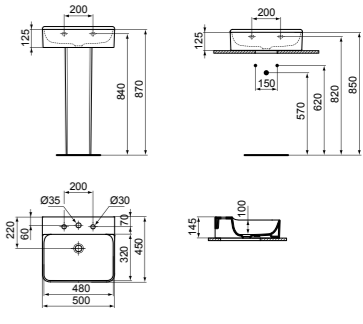

BASIN 50CM WITH 3 TAP HOLES

MODEL	FINISH	SKU
No Overflow, 3 tap holes	White Gloss	T378601
No Overflow, 3 tap holes, Grinded	White Gloss	T381601

· 50x45cm basin
· No overflow
· 3 tap holes
· Wall-mounted installation or with pedestal

· Grinded model for lay on installation
· For bottle trap and waste options see page 141