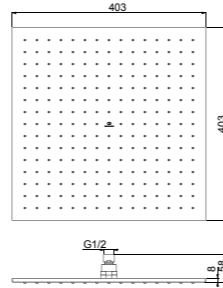

SQUARE SHOWER HEAD 400MM

MODEL	CHROME	SILVER STORM	BRUSHED GOLD	MAGNETIC GREY
400 mm	A5806AA	A5806GN	A5806A2	A5806A5
<ul style="list-style-type: none"> Square metal head shower 400x400mm 	<ul style="list-style-type: none"> Easy clean nozzles to prevent lime scale build-up 12 l/min flow restrictor 			