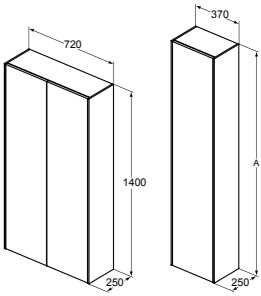

CONCA FURNITURE

COLUMN

MODEL	FINISH	SKU
140X37X25cm	Matt White	T4107Y1
170X72X25cm	Matt White	T3955Y1
140X72X25cm	Matt White	T3956Y1
	Other Finishes*	T.....

· The single door unit is reversible, door can open Left or Right.
Interior setting in module H140 : 4 glass shelves, 1 mid wooden shelf
Interior setting in module H170 : 4 glass shelves, 1 mid wooden shelf

	A
T3955Y1	1700
T3956Y1	1400