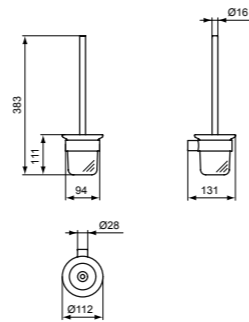

TOILET BRUSH AND HOLDER, ROUND

	CHROME	SILVER STORM	BRUSHED GOLD	MAGNETIC GREY
MODEL	CHROME	SILVER STORM	BRUSHED GOLD	MAGNETIC GREY
Toilet brush and holder	T4495AA	T4495GN	T4495A2	T4495A5