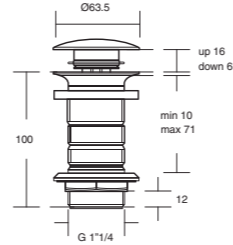

SOLID CLICKER BASIN WASTE

MODEL	CHROME	SILVER STORM	BRUSHED GOLD	MAGNETIC GREY
Clicker Waste	E1483AA	E1483GN	E1483A2	E1483A5

· Solid clicker waste