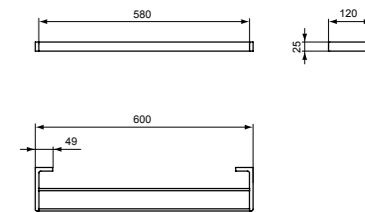

60CM DOUBLE TOWEL RAIL, SQUARE

MODEL	CHROME	SILVER STORM	BRUSHED GOLD	MAGNETIC GREY
60cm double towel rail	T4500AA	T4500GN	T4500A2	T4500A5

TOWEL RING, SQUARE

MODEL	CHROME	SILVER STORM	BRUSHED GOLD	MAGNETIC GREY
Towel ring	T4502AA	T4502GN	T4502A2	T4502A5