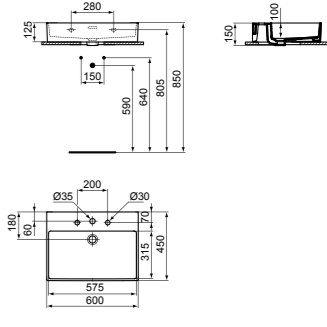

BASIN 60CM WITH 3 TAP HOLES

MODEL	FINISH	SKU
With Overflow, 3 tap holes	White Gloss	T388701
With Overflow, 3 tap holes, Grinded	White Gloss	T389001

- 60x45cm basin
- Slotted overflow
- 3 tap holes
- Wall-mounted installation

- Grinded model for lay on installation
- For bottle trap and waste options see page 141