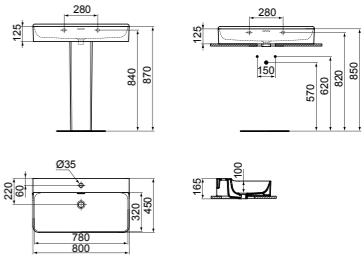

· 80x45cm basin
 · Slotted overflow
 · 1 tap hole
 · Wall-mounted installation or with pedestal

· Grinded model for lay on installation
 · For bottle trap and waste options see page 141

BASIN 80CM WITH 3 TAP HOLES