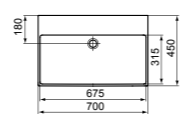

BASIN 70CM WITHOUT TAP HOLE

MODEL	FINISH	SKU
With Overflow, No tap hole	White Gloss	T389301
With Overflow, No tap hole, Grinded	White Gloss	T389601

· 70x45cm basin
· Slotted overflow
· No tap hole
· Wall-mounted installation

· Grinded model for lay on installation
· For bottle trap and waste options see page 141