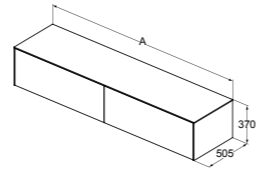

BASIN UNIT – 2 DRAWERS WITH WORKTOP – NO CUT

MODEL	SKU
240X50X37cm	T4335....
200X50X37cm	T4316....
160X50X37cm	T4315....

- 2 drawers
- Slim metal drawer system
- Push to open drawers, no handle required
- Soft-close function
- Inside cabinet in Matt Anthracite finish
- Optional LED internal lights available to order separately in relevant sizes
- Space saving basin trap to be ordered separately using code EE23033967

	A
T4335	2400
T4316	2000
T4315	1600