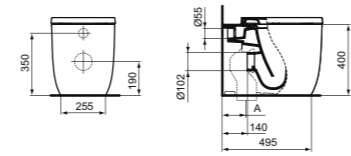

BLEND

CURVE WALL-HUNG BOWL WITH AQUABLADE®

MODEL	FINISH	SKU
Wall-hung bowl with Aquablade®	White Gloss White Silk*	T374901 T3749V1
- Wall-hung bowl - Features AquaBlade® flush technology - Width 355 x Length 540 x Height 340mm		- Top-Fix hidden fixations (included) allows for an easy and fast one-person installation - To be installed with dedicated overwrap seat (sold separately)

CURVE BACK-TO-WALL BOWL WITH AQUABLADE® – FLOOR FIXATIONS**

MODEL	FINISH	SKU
Back-to-wall bowl with Aquablade®	White Gloss	T392501
- Back-to-wall bowl - Features AquaBlade® flush technology - Width 355 x Length 560 x Height 400mm		- Floor fixations - To be installed with dedicated overwrap seat (sold separately)

CURVE SEAT AND COVER – SOFT-CLOSE

MODEL	FINISH	SKU
Curve seat and cover - soft-close	White Gloss White Silk*	T376001 T3760V1
Soft close hinges		- Overwrap design - Easy take-off system - Toggle fixations

CURVE SEAT AND COVER – STANDARD CLOSE

MODEL	FINISH	SKU
Curve seat and cover - standard close	White Gloss White Silk*	T376101 T3761V1
Standard close hinges		- Overwrap design - Easy take-off system - Toggle fixations

CURVE WALL-HUNG BIDET

MODEL	FINISH	SKU
Wall-hung bidet	White Gloss White Silk*	T375001 T3750V1
- Wall-hung bidet - Hidden fixations (included)		1 tap hole - With overflow - Width 355 x Length 540 x Height 340mm

BLEND

CURVE BACK-TO-WALL BIDET**

MODEL	FINISH	SKU
Back-to-wall bidet	White Gloss	T375301
- Back-to-wall bidet - Hidden fixations (included) for easy and fast cleaning		Width 355 x Length 560 x Height 400

CUBE WALL-HUNG BOWL WITH AQUABLADE®

MODEL	FINISH	SKU
Wall-hung bowl with Aquablade®	White Gloss White Silk*	T368601 T3686V1
- Wall-hung bowl - Features AquaBlade® flush technology - Width 355 x Length 540 x Height 340mm - Top-Fix hidden fixations (included) allows for an easy and fast		- one-person installation - Hidden fixations (included) for easy and fast cleaning - To be installed with dedicated overwrap seat (sold separately)

CUBE BACK-TO-WALL BOWL WITH AQUABLADE® – FLOOR FIXATIONS***

MODEL	FINISH	SKU
Back-to-wall bowl with Aquablade®	White Gloss	T376401
- Back-to-wall bowl - Features AquaBlade® flush technology		- Width 360 x Length 560 x Height 400mm - Floor fixations - To be installed with dedicated overwrap seat (sold separately)

CUBE SEAT AND COVER – SOFT-CLOSE

MODEL	FINISH	SKU
Cube seat and cover - soft-close	White Gloss White Silk*	T392701 T3927V1
- Soft close hinges - Overwrap design		- Easy take-off system - Toggle fixations

CUBE SEAT AND COVER – STANDARD CLOSE

MODEL	FINISH	SKU
Cube seat and cover - soft-close	White Gloss White Silk*	T392601 T3926V1
Overwrap design		- Easy take-off system - Toggle fixations