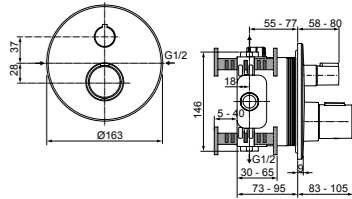

BASIN WASTES

SLOTTED CLICKER BASIN WASTE

MODEL	CHROME	SILVER STORM	BRUSHED GOLD	MAGNETIC GREY
Clicker Waste	E1482AA	E1482GN	E1482A2	E1482A5

· Slotted clicker waste

SOLID CLICKER BASIN WASTE

MODEL	CHROME	SILVER STORM	BRUSHED GOLD	MAGNETIC GREY
Clicker Waste	E1483AA	E1483GN	E1483A2	E1483A5

· Solid clicker waste

BOTTLE TRAP

MODEL	CHROME	SILVER STORM	BRUSHED GOLD	MAGNETIC GREY
Bottle Trap	E0079AA	T4441GN	T4441A2	T4441A5

BUILT-IN THERMOSTATS

SQUARE WALL-MOUNTED SHOWER THERMOSTAT - KIT 2

MODEL	CHROME	SILVER STORM	BRUSHED GOLD	MAGNETIC GREY
For kit A1000NU	A6956AA	A6956GN	A6956A2	A6956A5

· Wall-mounted thermostatic shower mixer
· Requires built in kit A1000NU (sold separately) and a suitable outlet

SQUARE WALL-MOUNTED BATH & SHOWER THERMOSTAT - KIT 2

MODEL	CHROME	SILVER STORM	BRUSHED GOLD	MAGNETIC GREY
For kit A1000NU	A7522AA	A7522GN	A7522A2	A7522A5

· Wall-mounted thermostatic bath and shower mixer
· Requires built in kit A1000NU (sold separately) and a suitable outlet

ROUND WALL-MOUNTED SHOWER THERMOSTAT - KIT 2

MODEL	CHROME	SILVER STORM	BRUSHED GOLD	MAGNETIC GREY
For kit A1000NU	A5813AA	A5813GN	A5813A2	A5813A5

· Wall-mounted thermostatic shower mixer
· Requires built in kit A1000NU (sold separately) and a suitable outlet

ROUND WALL-MOUNTED BATH AND SHOWER THERMOSTAT - KIT 2

MODEL	CHROME	SILVER STORM	BRUSHED GOLD	MAGNETIC GREY
For kit A1000NU	A5814AA	A5814GN	A5814A2	A5814A5

· Wall-mounted thermostatic bath and shower mixer
· Requires built in kit A1000NU (sold separately) and a suitable outlet