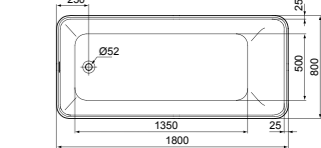

CONCA FREE-STANDING BATHTUB 180X80CM SOLID SURFACE

	MODEL	SKU
	Matt White	K8830EN
- Dimensions : 180x80cm - Material : Solid Surface - One piece bath - Weight : 175kg	- Water Capacity : 430lt - Norm : EN 14516 - Includes chrome clicker waste and integrated slotted overflow - Matt White Solid Surface waste cover included