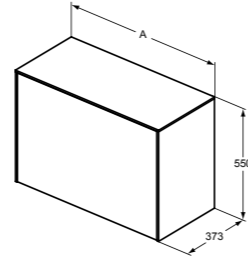

BASIN UNIT – 1 DRAWER WITH WORKTOP – NO CUT

MODEL	SKU
120X37X55cm	T4320....
100X37X55cm	T4319....
80X37X55cm	T4318....
60X37X55cm	T4317....

- 1 external front drawer, 1 internal drawers
- Slim metal drawer system
- Push to open drawers, no handle required
- Soft-close function
- Inside cabinet in Matt Anthracite finish
- Optional LED internal lights available to order separately in relevant sizes
- Space saving basin trap to be ordered separately using code EE23033967

	A
T4320	1200
T4319	1000
T4318	800
T4317	600