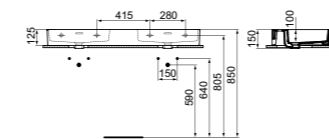

· 120x45cm double basin
 · Slotted overflow
 · 3 tap holes for each basin
 · Wall-mounted installation

· Grinded model for lay on installation
 · For bottle trap and waste options see page 141

DOUBLE BASIN 120CM WITHOUT TAP HOLE