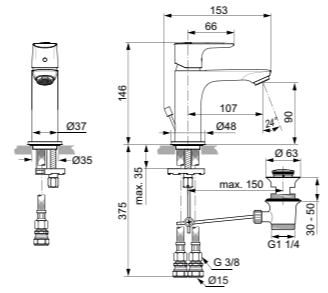

BASIN MIXER

MODEL	CHROME	SILVER STORM	BRUSHED GOLD	MAGNETIC GREY
With Pop-up Waste	A7046AA	A7046GN	A7046A2	A7046A5
Without Pop-up Waste	A7047AA	A7047GN	A7047A2	A7047A5

· Single lever basin mixer
· Pop-up waste on A7046 models
· 5 litres per minute PCA
· Metal escutcheon
· Noise class 1
· EasyFix®