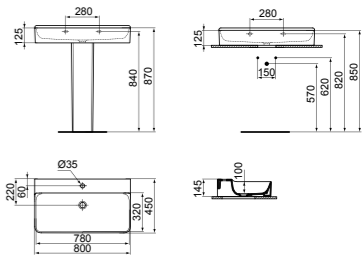

BASIN 80CM WITH 1 TAP HOLE

MODEL	FINISH	SKU
No Overflow, 1 tap hole	White Gloss	T379501
No Overflow, 1 tap hole, Grinded	White Gloss	T382901

· 80x45cm basin
· No overflow
· 1 tap hole
· Wall-mounted installation or with pedestal

· Grinded model for lay on installation
· For bottle trap and waste options see page 141