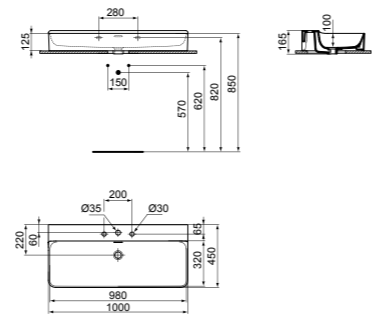

BASIN 100CM WITH 3 TAP HOLES

MODEL	FINISH	SKU
With Overflow, 3 tap holes	White Gloss	T379801
With Overflow, 3 tap holes, Grinded	White Gloss	T383301

- 100x45cm basin
- Slotted overflow
- 3 tap holes
- Wall-mounted installation

- Grinded model for lay on installation
- For bottle trap and waste options see page 141