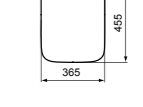

* White Silk finish models will be available starting as of March 2021 ** Curve back-to-wall bowl & bidet will be available starting as of January 2021 *** Cube back-to-wall bowl will be available starting as of April 2021