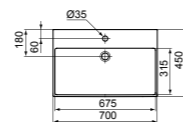

BASIN 70CM WITH 1 TAP HOLE

MODEL	FINISH	SKU
With Overflow, 1 tap hole	White Gloss	T372801
With Overflow, 1 tap hole, Grinded	White Gloss	T389401

· 70x45cm basin
· Slotted overflow
· 1 tap hole
· Wall-mounted installation

· Grinded model for lay on installation
· For bottle trap and waste options see page 141