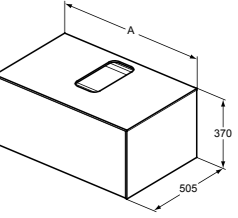

CONCA FURNITURE

BASIN UNIT — 1 DRAWER WITH WORKTOP — CENTRAL CUT

MODEL	SKU
120X50X37cm	T3931....
100X50X37cm	T3930....
80X50X37cm	T3929....
60X50X37cm	T3928....
- 1 drawer - Slim metal drawer system - Push to open drawer, no handle required - Soft-close function	- Inside cabinet in Matt Anthracite finish - Optional LED internal lights available to order separately in relevant sizes - Space saving basin trap to be ordered separately using code EE23033967

	A
T3931	1200
T3930	1000
T3929	800
T3928	600