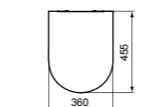

BLEND

CURVE WALL-HUNG BOWL WITH AQUABLADE®

MODEL	FINISH	SKU
Wall-hung bowl with Aquablade®	White Gloss White Silk*	T374901 T3749V1
- Wall-hung bowl - Features AquaBlade® flush technology - Width 355 x Length 540 x Height 340mm		- Top-Fix hidden fixations (included) allows for an easy and fast one-person installation - To be installed with dedicated overwrap seat (sold separately)

CURVE BACK-TO-WALL BOWL WITH AQUABLADE® – FLOOR FIXATIONS**

MODEL	FINISH	SKU
Back-to-wall bowl with Aquablade®	White Gloss	T392501
- Back-to-wall bowl - Features AquaBlade® flush technology - Width 355 x Length 560 x Height 400mm		- Floor fixations - To be installed with dedicated overwrap seat (sold separately)

CURVE SEAT AND COVER – SOFT-CLOSE

MODEL	FINISH	SKU
Curve seat and cover - soft-close	White Gloss White Silk*	T376001 T3760V1
Soft close hinges		- Overwrap design - Easy take-off system - Toggle fixations

CURVE SEAT AND COVER – STANDARD CLOSE

MODEL	FINISH	SKU
Curve seat and cover - standard close	White Gloss White Silk*	T376101 T3761V1
Standard close hinges		- Overwrap design - Easy take-off system - Toggle fixations

CURVE WALL-HUNG BIDET

MODEL	FINISH	SKU
Wall-hung bidet	White Gloss White Silk*	T375001 T3750V1
- Wall-hung bidet - Hidden fixations (included)		1 tap hole - With overflow - Width 355 x Length 540 x Height 340mm

BLEND

CURVE BACK-TO-WALL BIDET**

MODEL	FINISH	SKU
Back-to-wall bidet	White Gloss	T375301
- Back-to-wall bidet - Hidden fixations (included) for easy and fast cleaning		Width 355 x Length 560 x Height 400

CUBE WALL-HUNG BOWL WITH AQUABLADE®

MODEL	FINISH	SKU
Wall-hung bowl with Aquablade®	White Gloss White Silk*	T368601 T3686V1
- Wall-hung bowl - Features AquaBlade® flush technology - Width 355 x Length 540 x Height 340mm - Top-Fix hidden fixations (included) allows for an easy and fast		- one-person installation - Hidden fixations (included) for easy and fast cleaning - To be installed with dedicated overwrap seat (sold separately)

CUBE BACK-TO-WALL BOWL WITH AQUABLADE® – FLOOR FIXATIONS***

MODEL	FINISH	SKU
Back-to-wall bowl with Aquablade®	White Gloss	T376401
- Back-to-wall bowl - Features AquaBlade® flush technology		- Width 360 x Length 560 x Height 400mm - Floor fixations - To be installed with dedicated overwrap seat (sold separately)

CUBE SEAT AND COVER – SOFT-CLOSE

MODEL	FINISH	SKU
Cube seat and cover - soft-close	White Gloss White Silk*	T392701 T3927V1
- Soft close hinges - Overwrap design		- Easy take-off system - Toggle fixations

CUBE SEAT AND COVER – STANDARD CLOSE

MODEL	FINISH	SKU
Cube seat and cover - soft-close	White Gloss White Silk*	T392601 T3926V1
Overwrap design		- Easy take-off system - Toggle fixations