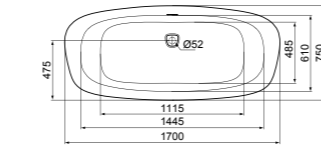

BATHTUBS

AROUND FREE-STANDING BATHTUB 180X85CM

	MODEL	SKU
	White	K871501
	Matt White	K8715V1
	Gloss White/Black	K8715V2
- Dimensions : 180x85cm - Material : One piece acrylic - Weight : 51kg	- Water capacity : 230lt - Norm : EN 14516 - Includes chrome clicker waste and integrated slotted overflow