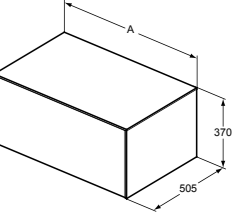

BASIN UNIT — 1 DRAWER WITH WORKTOP — NO CUT

MODEL	SKU
120X50X37cm	T4314....
100X50X37cm	T4313....
80X50X37cm	T4312....
60X50X37cm	T4311....
- 1 drawer - Slim metal drawer system - Push to open drawer, no handle required	- Soft-close function - Inside cabinet in Matt Anthracite finish - Optional LED internal lights available to order separately in relevant sizes - Space saving basin trap to be ordered separately using code EE23033967

	A
T3933	1200
T3988	1000
T3985	800
T3982	600