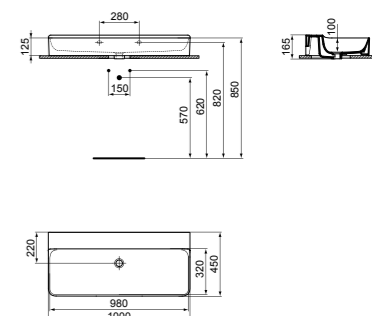

BASIN 100CM WITHOUT TAP HOLE

MODEL	FINISH	SKU
No Overflow, No tap hole	White Gloss	T380201
No Overflow, No tap hole, Grinded	White Gloss	T383701

- 100x45cm basin
- No overflow
- No tap hole
- Wall-mounted installation

- Grinded model for lay on installation
- For bottle trap and waste options see page 141