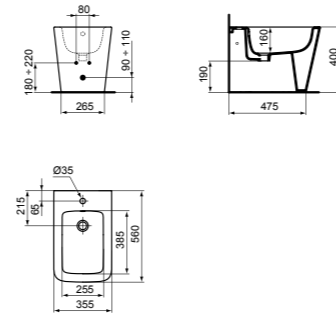

MODEL	MODEL	SKU
Back-to-wall bidet	White Gloss White Silk*	T368901 T3689V1
- Hidden fixations (included) for easy and fast cleaning - Width 355 x Length 560 x Height 400