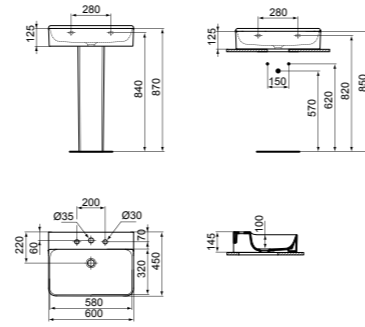

· 60x45cm basin
 · No overflow
 · 3 tap holes
 · Wall-mounted installation or with pedestal

· Grinded model for lay on installation
 · For bottle trap and waste options see page 141

BASIN 60CM WITHOUT TAP HOLE