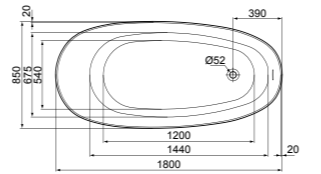

BATHTUBS

AROUND FREE-STANDING BATHTUB 180X85CM

	MODEL	SKU
	White	K871501
	Matt White	K8715V1
	Gloss White/Black	K8715V2
- Dimensions : 180x85cm - Material : One piece acrylic - Weight : 51kg	- Water capacity : 230lt - Norm : EN 14516 - Includes chrome clicker waste and integrated slotted overflow