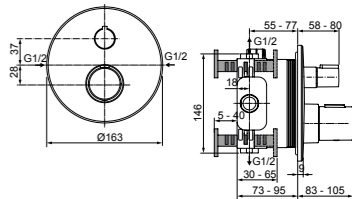

BASIN WASTES

SLOTTED CLICKER BASIN WASTE

MODEL	CHROME	SILVER STORM	BRUSHED GOLD	MAGNETIC GREY
Clicker Waste	E1482AA	E1482GN	E1482A2	E1482A5

· Slotted clicker waste

SOLID CLICKER BASIN WASTE

MODEL	CHROME	SILVER STORM	BRUSHED GOLD	MAGNETIC GREY
Clicker Waste	E1483AA	E1483GN	E1483A2	E1483A5

· Solid clicker waste

BOTTLE TRAP

MODEL	CHROME	SILVER STORM	BRUSHED GOLD	MAGNETIC GREY
Bottle Trap	E0079AA	T4441GN	T4441A2	T4441A5

BUILT-IN THERMOSTATS

SQUARE WALL-MOUNTED SHOWER THERMOSTAT - KIT 2

MODEL	CHROME	SILVER STORM	BRUSHED GOLD	MAGNETIC GREY
For kit A1000NU	A6956AA	A6956GN	A6956A2	A6956A5

· Wall-mounted thermostatic shower mixer
· Requires built in kit A1000NU (sold separately) and a suitable outlet

SQUARE WALL-MOUNTED BATH & SHOWER THERMOSTAT - KIT 2

MODEL	CHROME	SILVER STORM	BRUSHED GOLD	MAGNETIC GREY
For kit A1000NU	A7522AA	A7522GN	A7522A2	A7522A5

· Wall-mounted thermostatic bath and shower mixer
· Requires built in kit A1000NU (sold separately) and a suitable outlet

ROUND WALL-MOUNTED SHOWER THERMOSTAT - KIT 2

MODEL	CHROME	SILVER STORM	BRUSHED GOLD	MAGNETIC GREY
For kit A1000NU	A5813AA	A5813GN	A5813A2	A5813A5

· Wall-mounted thermostatic shower mixer
· Requires built in kit A1000NU (sold separately) and a suitable outlet

ROUND WALL-MOUNTED BATH AND SHOWER THERMOSTAT - KIT 2

MODEL	CHROME	SILVER STORM	BRUSHED GOLD	MAGNETIC GREY
For kit A1000NU	A5814AA	A5814GN	A5814A2	A5814A5

· Wall-mounted thermostatic bath and shower mixer
· Requires built in kit A1000NU (sold separately) and a suitable outlet