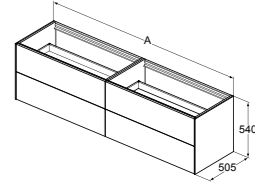

BASIN UNIT – 2 DRAWERS WITH WORKTOP – NO CUT

MODEL	SKU
240X37X55cm	T4341....
200X37X55cm	T4332....
160X37X55cm	T4331....

- 2 external front drawers, 2 internal drawers
- Slim metal drawer system
- Push to open drawers, no handle required
- Soft-close function
- Inside cabinet in matt anthracite finish
- Optional LED internal lights available to order separately in relevant sizes
- Space saving basin trap to be ordered separately using code EE23033967

	A
T4341	2400
T4332	2000
T4331	1600

BASIN UNIT – 2 DRAWERS + 4 INTERNAL DRAWERS – WITHOUT WORKTOP

MODEL	SKU
240X37X55cm	T4339....
200X37X55cm	T3999....
160X37X55cm	T3996....

- 2 external front drawers, 2 internal drawers
- Slim metal Blum Legrabox drawer system
- Push to open drawers, no handle required
- Soft-close function
- Inside cabinet in Matt Anthracite finish
- Optional LED internal lights available to order separately in relevant sizes
- Space saving basin trap to be ordered separately using code EE23033967

	A
T4339	2400
T3999	2000
T3996	1600

BASIN UNIT – 4 DRAWERS WITH WORKTOP – BESPOKE CUT

MODEL	SKU
240X50X55cm	T4337....
200X50X55cm	T3992....
160X50X55cm	T3989....

- 4 drawers
- Slim metal drawer system
- Push to open drawers, no handle required
- Soft-close function
- Inside cabinet in Matt Anthracite finish
- Optional LED internal lights available to order separately in relevant sizes
- Space saving basin trap to be ordered separately using code EE23033967
- Cut position to be provided using bespoke template, see page 174 for cut options

	A
T4337	2400
T3992	2000
T3989	1600

BASIN UNIT – 4 DRAWERS WITH WORKTOP – NO CUT

MODEL	SKU
240X50X55cm	T4338....
200X50X55cm	T4326....
160X50X55cm	T4325....