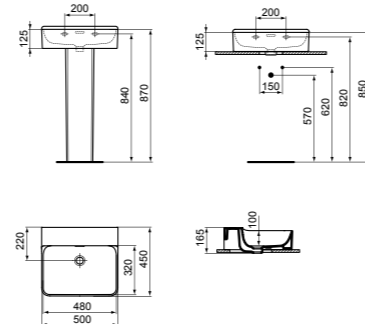

BASIN 50CM WITHOUT TAP HOLE

MODEL	FINISH	SKU
With Overflow, No tap hole	White Gloss	T378401
With Overflow, No tap hole, Grinded	White Gloss	T381401

· 50x45cm basin
· Slotted overflow
· No tap hole
· Wall-mounted installation or with pedestal

· Grinded model for lay on installation
· For bottle trap and waste options see page 141