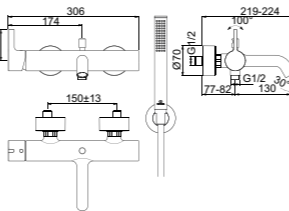

EXPOSED BATH & SHOWER MIXER

MODEL	CHROME	SILVER STORM	BRUSHED GOLD	MAGNETIC GREY
With Shower Set	BC787AA	BC787GN	BC787A2	BC787A5
- Exposed single lever bath and shower mixer - Shower set available for BC787 models	Shower set = metal stick handshower, IdealFlex shower hose and round metal shower holder