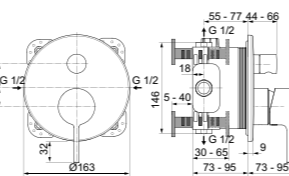

WALL-MOUNTED BATH & SHOWER MIXER - KIT 2 EASYBOX

MODEL	CHROME	SILVER STORM	BRUSHED GOLD	MAGNETIC GREY
For Kit 1 A1000NU	A7383AA	A7383GN	A7383A2	A7383A5
- Wall-mounted single lever bath and shower mixer - With additional back-flow prevention on second outlet for A7384AA	Requires built in kit A1000NU (sold separately) and a suitable outlet