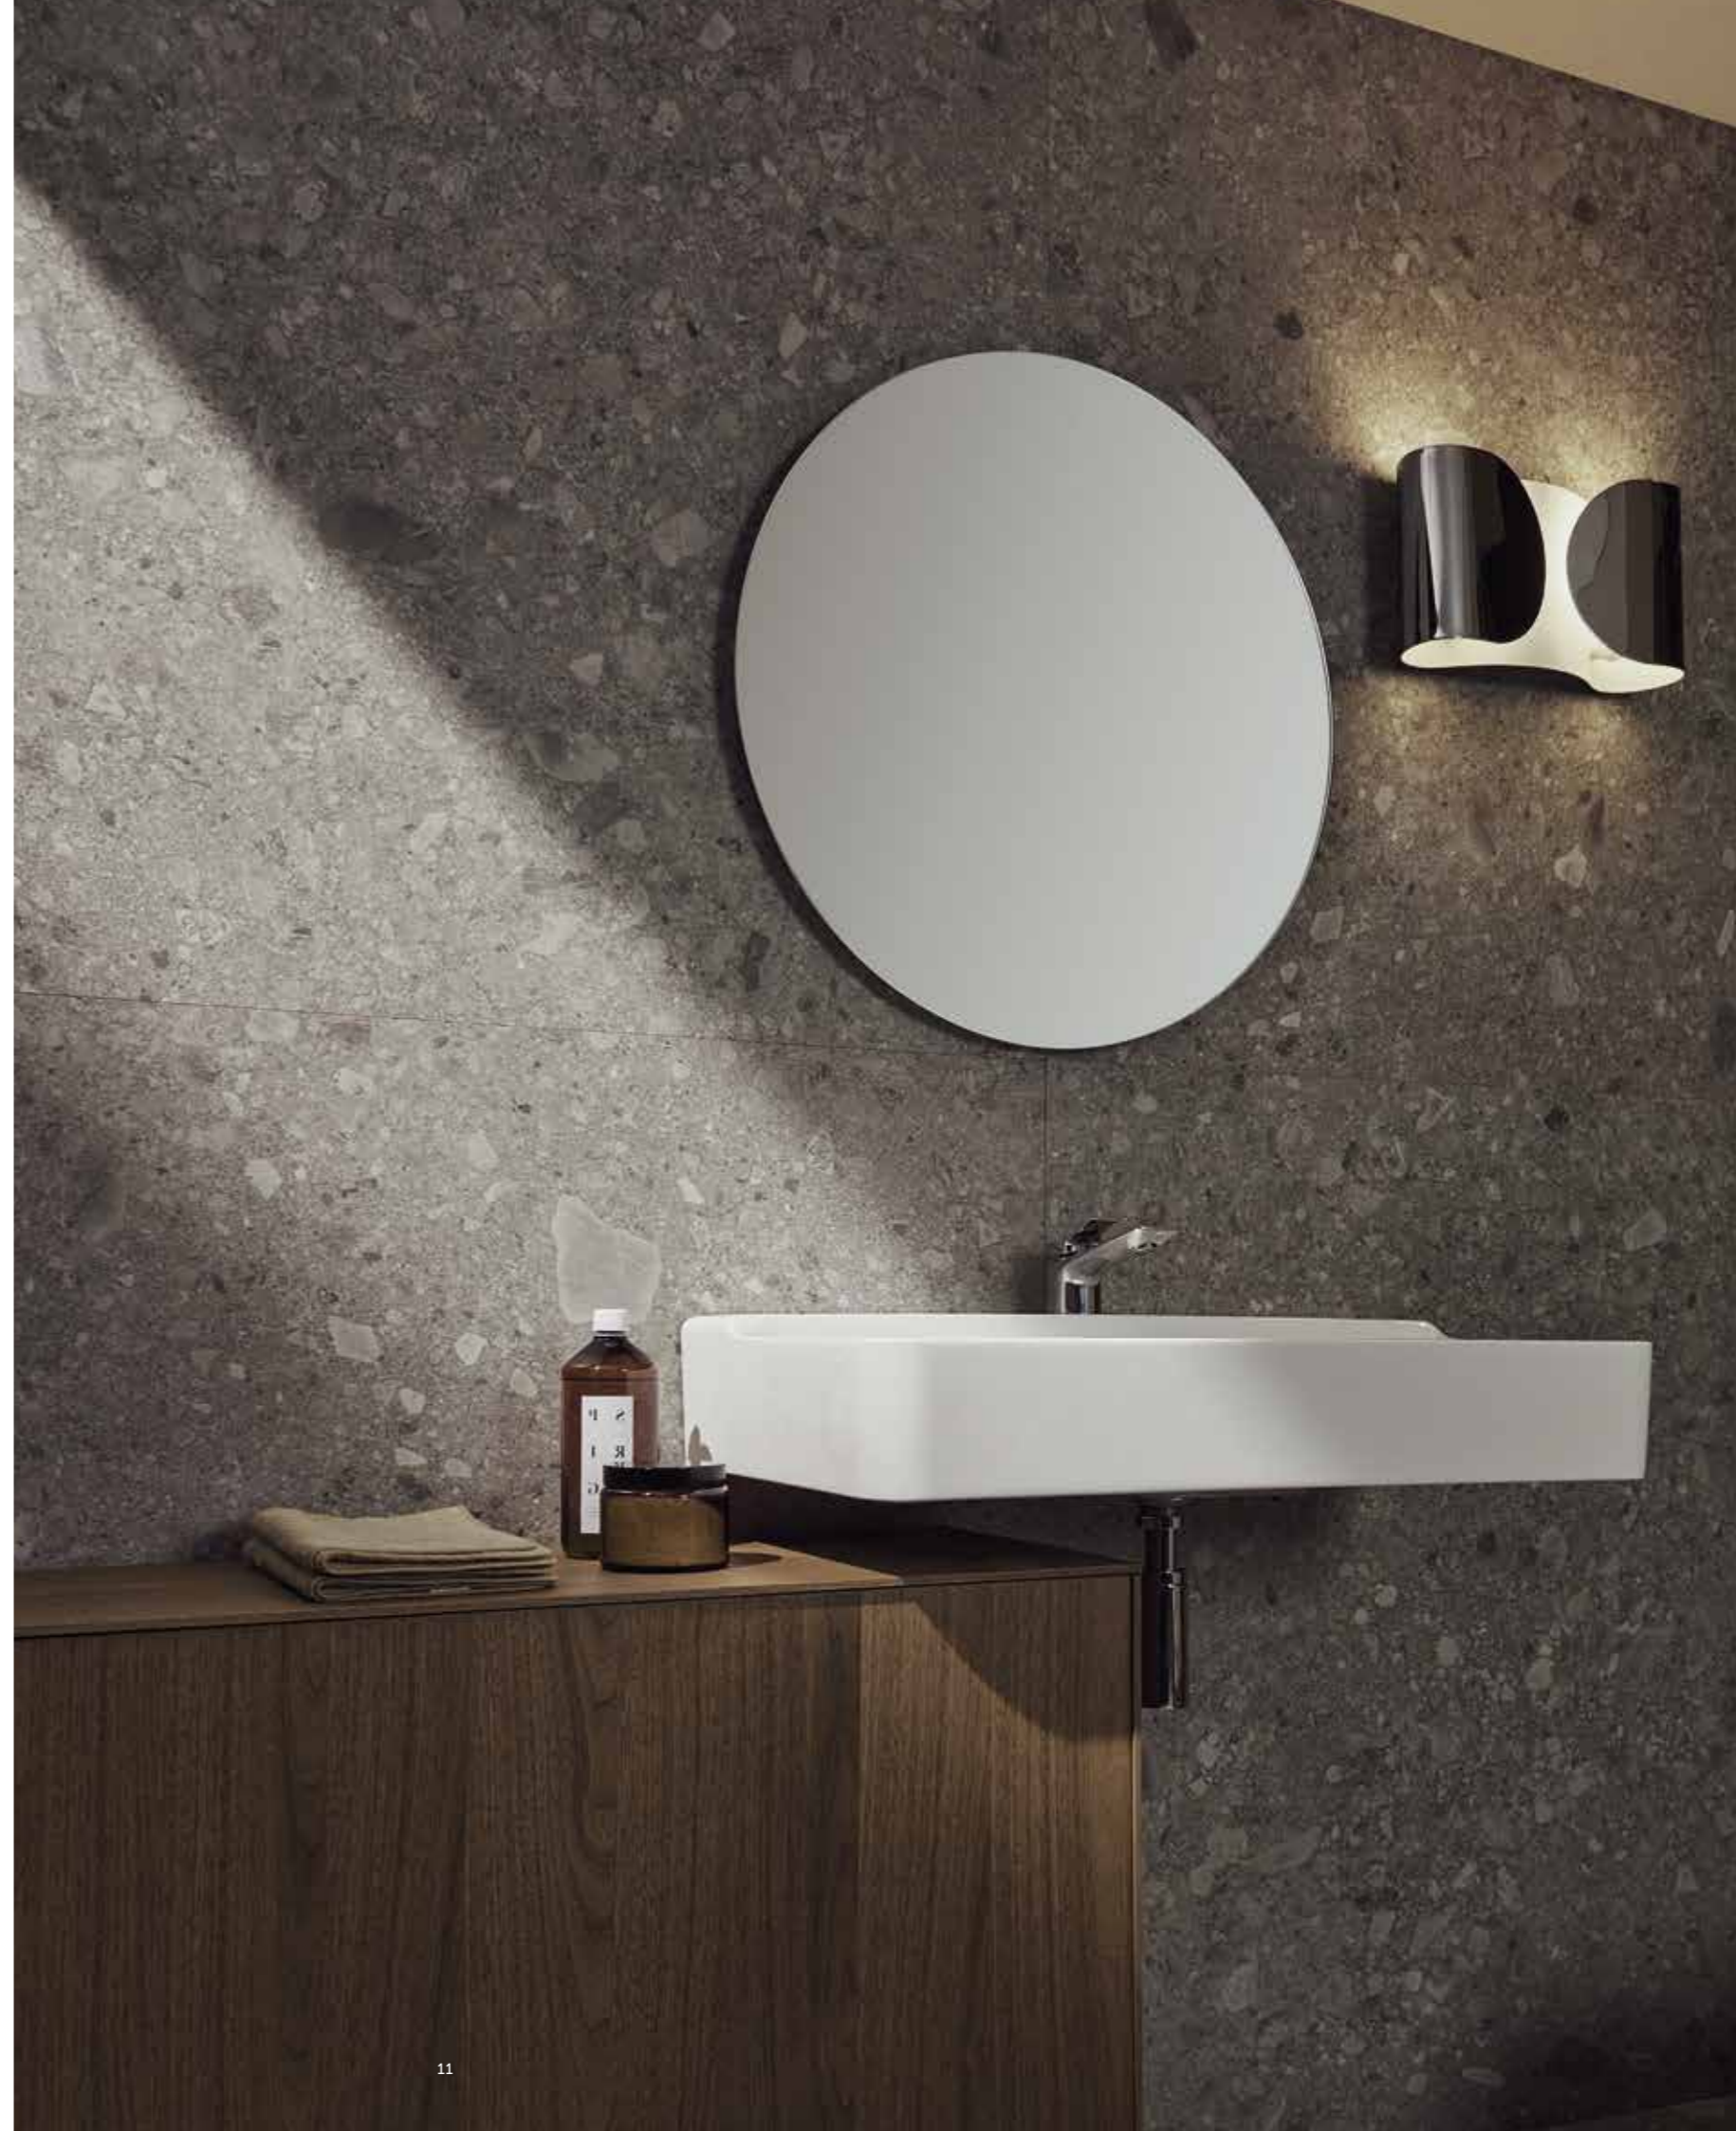

basin 100

basin 120

CONCA

CONCA

CONCA

MIRROR

Basin 100x45cm

Basin mixer / Chrome finish

Basin unit / Dark Walnut finish

Round mirror Ø80cm

round vessel Ø45

vessel 60

CONCA
CONCA

Basin 120x45cm
Basin mixer / Chrome finish

"We wanted something completely new,
while maintaining the emotions that Ideal Standard
evoked with past generations."