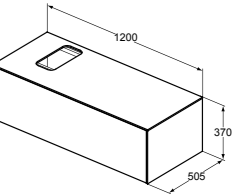

BASIN UNIT — 1 DRAWER WITH WORKTOP — BESPOKE CUT

MODEL	SKU
120X50X37cm	T3932....
- 1 drawer - Slim metal drawer system - Push to open drawer, no handle required - Soft-close function	- Inside cabinet in Matt Anthracite finish - Optional LED internal lights available to order separately in relevant sizes - Space saving basin trap to be ordered separately using code EE23033967 - Cut position to be provided using bespoke template, see page 174 for cut options

	A
T4314	1200
T4313	1000
T4312	800
T4311	600