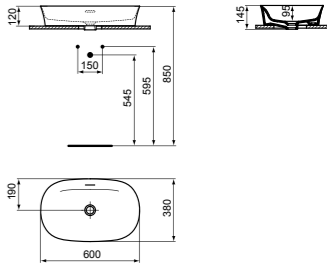

VESSEL Ø40CM WITHOUT TAP HOLE

MODEL	FINISH	SKU
No overflow, No tap hole	White Gloss Coloured*	E139801 E1398...
· 40x40cm vessel · Round · 3.8mm ultra-thin edged · Features Diamatec® technology · No overflow		
· No tap hole · For bottle trap and waste options see page 141		

VESSEL Ø40CM WITHOUT TAP HOLE

MODEL	FINISH	SKU
With overflow, No tap hole	White Gloss Coloured*	E141301 E1413...
· 40x40cm vessel · Round · 3.8mm ultra-thin edged · Features Diamatec® technology · With overflow		
· No tap hole · For bottle trap and waste options see page 141		

VESSEL 55CM WITHOUT TAP HOLE

MODEL	FINISH	SKU
No overflow, No tap hole	White Gloss Coloured*	E207601 E2076...
· 55x38cm vessel · Rectangular · 3.8mm ultra-thin edged · Features Diamatec® technology · No overflow		
· No tap hole · For bottle trap and waste options see page 141		

VESSEL 55CM WITHOUT TAP HOLE

MODEL	FINISH	SKU
With overflow, No tap hole	White Gloss Coloured*	E207801 E2078...
· 55x38cm vessel · Rectangular · 3.8mm ultra-thin edged · Features Diamatec® technology		
· With overflow · No tap hole · For bottle trap and waste options see page 141		

VESSEL 55CM WITH 1 TAP HOLE

MODEL	FINISH	SKU
With overflow, 1 tap hole	White Gloss Coloured*	E207701 E2077...
· 55x38cm vessel · Rectangular · 3.8mm ultra-thin edged · Features Diamatec® technology · With overflow		
· With tap hole · For bottle trap and waste options see page 141		

VESSEL 60CM WITH 1 TAP HOLE

MODEL	FINISH	SKU
With overflow, 1 tap hole	White Gloss Coloured*	E139701 E1397...
· 60x38cm vessel · Oval · 3.8mm ultra-thin edged · Features Diamatec® technology · With overflow		
· No tap hole · For bottle trap and waste options see page 141		

VESSEL 60CM WITHOUT TAP HOLE