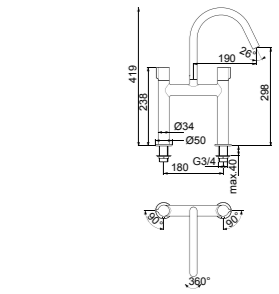

2-HOLE BATH FILLER

MODEL	CHROME	SILVER STORM	BRUSHED GOLD	MAGNETIC GREY
Without Shower Set	BC803AA	BC803GN	BC803A2	BC803A5
2-hole single lever bath filler