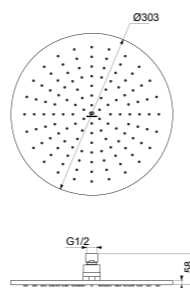

ROUND SHOWER HEAD 300 MM

MODEL	CHROME	SILVER STORM	BRUSHED GOLD	MAGNETIC GREY
300 mm	A5803AA	A5803GN	A5803A2	A5803A5
- Round metal head shower 300x300mm	- Easy clean nozzles to prevent lime scale build-up 12 l/min flow restrictor