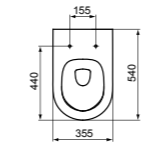

BLEND

CURVE WALL-HUNG BOWL WITH AQUABLADE®

MODEL	FINISH	SKU
Wall-hung bowl with Aquablade®	White Gloss White Silk*	T374901 T3749V1
- Wall-hung bowl - Features AquaBlade® flush technology - Width 355 x Length 540 x Height 340mm		- Top-Fix hidden fixations (included) allows for an easy and fast one-person installation - To be installed with dedicated overwrap seat (sold separately)

CURVE BACK-TO-WALL BOWL WITH AQUABLADE® – FLOOR FIXATIONS**

MODEL	FINISH	SKU
Back-to-wall bowl with Aquablade®	White Gloss	T392501
- Back-to-wall bowl - Features AquaBlade® flush technology - Width 355 x Length 560 x Height 400mm		- Floor fixations - To be installed with dedicated overwrap seat (sold separately)

CURVE SEAT AND COVER – SOFT-CLOSE

MODEL	FINISH	SKU
Curve seat and cover - soft-close	White Gloss White Silk*	T376001 T3760V1
Soft close hinges		- Overwrap design - Easy take-off system - Toggle fixations

CURVE SEAT AND COVER – STANDARD CLOSE

MODEL	FINISH	SKU
Curve seat and cover - standard close	White Gloss White Silk*	T376101 T3761V1
Standard close hinges		- Overwrap design - Easy take-off system - Toggle fixations

CURVE WALL-HUNG BIDET

MODEL	FINISH	SKU
Wall-hung bidet	White Gloss White Silk*	T375001 T3750V1
- Wall-hung bidet - Hidden fixations (included)		1 tap hole - With overflow - Width 355 x Length 540 x Height 340mm

BLEND

CURVE BACK-TO-WALL BIDET**

MODEL	FINISH	SKU
Back-to-wall bidet	White Gloss	T375301
- Back-to-wall bidet - Hidden fixations (included) for easy and fast cleaning		Width 355 x Length 560 x Height 400

CUBE WALL-HUNG BOWL WITH AQUABLADE®

MODEL	FINISH	SKU
Wall-hung bowl with Aquablade®	White Gloss White Silk*	T368601 T3686V1
- Wall-hung bowl - Features AquaBlade® flush technology - Width 355 x Length 540 x Height 340mm - Top-Fix hidden fixations (included) allows for an easy and fast		- one-person installation - Hidden fixations (included) for easy and fast cleaning - To be installed with dedicated overwrap seat (sold separately)

CUBE BACK-TO-WALL BOWL WITH AQUABLADE® – FLOOR FIXATIONS***

MODEL	FINISH	SKU
Back-to-wall bowl with Aquablade®	White Gloss	T376401
- Back-to-wall bowl - Features AquaBlade® flush technology		- Width 360 x Length 560 x Height 400mm - Floor fixations - To be installed with dedicated overwrap seat (sold separately)

CUBE SEAT AND COVER – SOFT-CLOSE

MODEL	FINISH	SKU
Cube seat and cover - soft-close	White Gloss White Silk*	T392701 T3927V1
- Soft close hinges - Overwrap design		- Easy take-off system - Toggle fixations

CUBE SEAT AND COVER – STANDARD CLOSE

MODEL	FINISH	SKU
Cube seat and cover - soft-close	White Gloss White Silk*	T392601 T3926V1
Overwrap design		- Easy take-off system - Toggle fixations