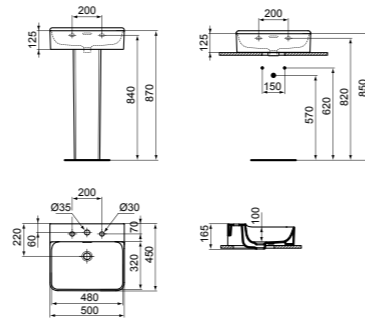

· 50x45cm basin
 · Slotted overflow
 · 3 tap holes
 · Wall-mounted installation or with pedestal

· Grinded model for lay on installation
 · For bottle trap and waste options see page 141

BASIN 50CM WITHOUT TAP HOLE