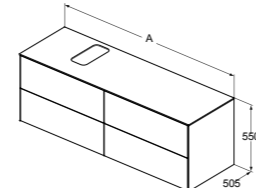

BASIN UNIT – 2 DRAWERS WITH WORKTOP – NO CUT

MODEL	SKU
240X37X55cm	T4341....
200X37X55cm	T4332....
160X37X55cm	T4331....

- 2 external front drawers, 2 internal drawers
- Slim metal drawer system
- Push to open drawers, no handle required
- Soft-close function
- Inside cabinet in matt anthracite finish
- Optional LED internal lights available to order separately in relevant sizes
- Space saving basin trap to be ordered separately using code EE23033967

	A
T4341	2400
T4332	2000
T4331	1600

BASIN UNIT – 2 DRAWERS + 4 INTERNAL DRAWERS – WITHOUT WORKTOP

MODEL	SKU
240X37X55cm	T4339....
200X37X55cm	T3999....
160X37X55cm	T3996....

- 2 external front drawers, 2 internal drawers
- Slim metal Blum Legrabox drawer system
- Push to open drawers, no handle required
- Soft-close function
- Inside cabinet in Matt Anthracite finish
- Optional LED internal lights available to order separately in relevant sizes
- Space saving basin trap to be ordered separately using code EE23033967

	A
T4339	2400
T3999	2000
T3996	1600

BASIN UNIT – 4 DRAWERS WITH WORKTOP – BESPOKE CUT

MODEL	SKU
240X50X55cm	T4337....
200X50X55cm	T3992....
160X50X55cm	T3989....

- 4 drawers
- Slim metal drawer system
- Push to open drawers, no handle required
- Soft-close function
- Inside cabinet in Matt Anthracite finish
- Optional LED internal lights available to order separately in relevant sizes
- Space saving basin trap to be ordered separately using code EE23033967
- Cut position to be provided using bespoke template, see page 174 for cut options

	A
T4337	2400
T3992	2000
T3989	1600

BASIN UNIT – 4 DRAWERS WITH WORKTOP – NO CUT

MODEL	SKU
240X50X55cm	T4338....
200X50X55cm	T4326....
160X50X55cm	T4325....