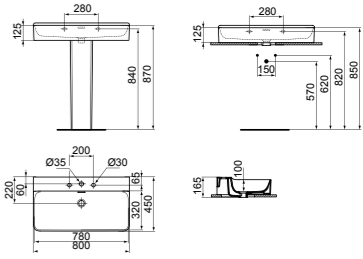

BASIN 80CM WITH 3 TAP HOLES

MODEL	FINISH	SKU
With Overflow, 3 tap holes	White Gloss	T379301
With Overflow, 3 tap holes, Grinded	White Gloss	T382701

· 80x45cm basin
· Slotted overflow
· 3 tap holes
· Wall-mounted installation or with pedestal

· Grinded model for lay on installation
· For bottle trap and waste options see page 141