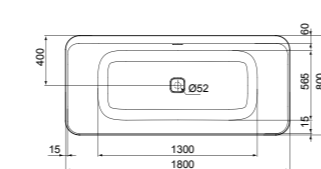

TONIC II FREE-STANDING DOUBLE ENDED BATHTUB 180X80CM

	MODEL	SKU
	Matt White	K8725V1
	Matt White/Black	K8725V3
- Dimensions : 180x80cm - Material : One piece acrylic - Weight : 50kg	- Water capacity : 290lt - Norm : EN 14516 - Includes chrome clicker waste and integrated slotted overflow