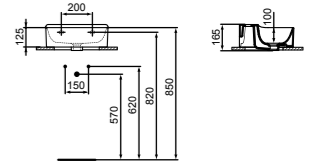

* White Silk finish models will be available starting as of March 2021

* White Silk finish models will be available starting as of March 2021