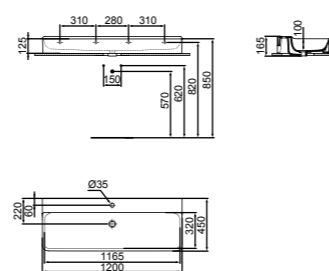

BASIN 120CM WITH 1 TAP HOLE

MODEL	FINISH	SKU
No Overflow, 1 tap hole	White Gloss	T380601
No Overflow, 1 tap hole, Grinded	White Gloss	T384201

· 120x45cm basin
· Slotted overflow
· 1 tap hole
· Wall-mounted installation

· Grinded model for lay on installation
· For bottle trap and waste options see page 141