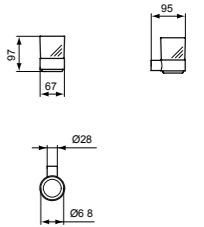

TUMBLER, ROUND

	CHROME	SILVER STORM	BRUSHED GOLD	MAGNETIC GREY
MODEL	CHROME	SILVER STORM	BRUSHED GOLD	MAGNETIC GREY
Tumbler	T4505AA	T4505GN	T4505A2	T4505A5