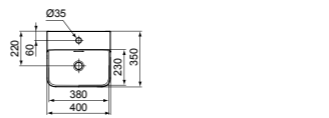

VESSEL 45CM WITHOUT TAP HOLE

MODEL	FINISH	SKU
No Overflow, No tap hole	White Gloss White Silk*	T369601 T3696V1

· 45cm round vessel basin
· No overflow
· No tap hole

· For lay on installation or use with freestanding pedestal
· For bottle trap and waste options see page 141

VESSEL 60X40CM WITHOUT TAP HOLE

MODEL	FINISH	SKU
No Overflow, No tap hole	White Gloss White Silk*	T369801 T3698V1

· 60x40cm rectangle vessel basin
· No overflow
· No tap hole

· For lay on installation or use with freestanding pedestal
· For bottle trap and waste options see page 141

HAND WASH BASIN 40X35CM WITH 1 TAP HOLE

MODEL	FINISH	SKU
With Overflow, 1 tap hole	White Gloss White Silk*	T369501 T3695V1
With Overflow, 1 tap hole, Grinded	White Gloss White Silk*	T387601 T3876V1

· 40x35cm hand wash basin
· Slotted overflow
· 1 tap hole
· Wall-mounted installation

· Grinded model for lay on installation
· For bottle trap and waste options see page 141

HAND WASH BASIN 40X35CM WITHOUT TAP HOLE

MODEL	FINISH	SKU
With Overflow, No tap hole	White Gloss	T381101
With Overflow, No tap hole, Grinded	White Gloss	T387701

· 40x35cm hand wash basin
· Slotted overflow
· No tap hole
· Wall-mounted installation

· Grinded model for lay on installation
· For bottle trap and waste options see page 141

HAND WASH BASIN 40X35CM WITH 1 TAP HOLE

MODEL	FINISH	SKU
No Overflow, 1 tap hole	White Gloss	T387401
No Overflow, 1 tap hole, Grinded	White Gloss	T387801

· 40x35cm hand wash basin
· No overflow
· 1 tap hole
· Wall-mounted installation

· Grinded model for lay on installation
· For bottle trap and waste options see page 141

HAND WASH BASIN 40X35CM WITHOUT TAP HOLE

MODEL	FINISH	SKU
No Overflow, No tap hole	White Gloss	T387501
No Overflow, No tap hole, Grinded	White Gloss	T387901

· 40x35cm hand wash basin
· No overflow
· No tap hole
· Wall-mounted installation

· Grinded model for lay on installation
· For bottle trap and waste options see page 141

PEDESTAL FOR VESSELS FREE-STANDING INSTALLATION

MODEL	FINISH	SKU
For Round Vessel	White Gloss White Silk*	T376501 T3765V1
For Rectangular Vessel	White Gloss White Silk*	T388001 T3880V1

· Ceramic and metal framing included
· Floor fixing

· Fixings and trap included

PEDESTAL FOR 50/60/80CM BASIN INSTALLATION

MODEL	FINISH	SKU
For 50, 60 and 80cm basins	White Gloss White Silk*	T388101 T3881V1

· Pedestal for use with 50cm, 60cm and 80cm basins