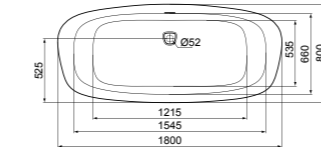

DEA FREE-STANDING DOUBLE ENDED BATHTUB 170X75CM

	MODEL	SKU
	White	E306601
	Matt White	K8720V1
	Matt White/Black	K8720V3
- Dimensions : 170x75cm - Material : One piece acrylic - Weight : 45kg	- Water capacity : 185lt - Norm : EN 14516 - Includes clicker waste (trapezoid shape) and integrated slotted overflow