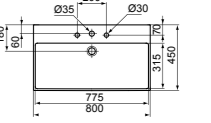

BASIN 80CM WITH 3 TAP HOLES

MODEL	FINISH	SKU
With Overflow, 3 tap holes	White Gloss	T389701
With Overflow, 3 tap holes, Grinded	White Gloss	T390001

· 80x45cm basin
· Slotted overflow
· 3 tap holes
· Wall-mounted installation

· Grinded model for lay on installation
· For bottle trap and waste options see page 141