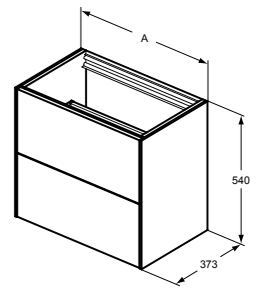

BASIN UNIT – 2 DRAWERS WITHOUT WORKTOP

MODEL	SKU
120X37X55cm	T3951....
100X37X55cm	T4353....
80X37X55cm	T4352....
60X37X55cm	T4354....

- 2 drawers
- Slim metal drawer system
- Push to open drawers, no handle required
- Soft-close function
- Inside cabinet in Matt Anthracite finish
- Optional LED internal lights available to order separately in relevant sizes
- Space saving basin trap to be ordered separately using code EE23033967

	A
T3951	1200
T4353	1000
T4352	800
T4354	600