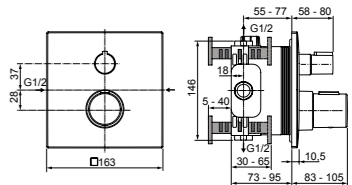

BASIN WASTES

SLOTTED CLICKER BASIN WASTE

MODEL	CHROME	SILVER STORM	BRUSHED GOLD	MAGNETIC GREY
Clicker Waste	E1482AA	E1482GN	E1482A2	E1482A5

· Slotted clicker waste

SOLID CLICKER BASIN WASTE

MODEL	CHROME	SILVER STORM	BRUSHED GOLD	MAGNETIC GREY
Clicker Waste	E1483AA	E1483GN	E1483A2	E1483A5

· Solid clicker waste

BOTTLE TRAP

MODEL	CHROME	SILVER STORM	BRUSHED GOLD	MAGNETIC GREY
Bottle Trap	E0079AA	T4441GN	T4441A2	T4441A5

BUILT-IN THERMOSTATS

SQUARE WALL-MOUNTED SHOWER THERMOSTAT - KIT 2

MODEL	CHROME	SILVER STORM	BRUSHED GOLD	MAGNETIC GREY
For kit A1000NU	A6956AA	A6956GN	A6956A2	A6956A5

· Wall-mounted thermostatic shower mixer
· Requires built in kit A1000NU (sold separately) and a suitable outlet

SQUARE WALL-MOUNTED BATH & SHOWER THERMOSTAT - KIT 2

MODEL	CHROME	SILVER STORM	BRUSHED GOLD	MAGNETIC GREY
For kit A1000NU	A7522AA	A7522GN	A7522A2	A7522A5

· Wall-mounted thermostatic bath and shower mixer
· Requires built in kit A1000NU (sold separately) and a suitable outlet

ROUND WALL-MOUNTED SHOWER THERMOSTAT - KIT 2

MODEL	CHROME	SILVER STORM	BRUSHED GOLD	MAGNETIC GREY
For kit A1000NU	A5813AA	A5813GN	A5813A2	A5813A5

· Wall-mounted thermostatic shower mixer
· Requires built in kit A1000NU (sold separately) and a suitable outlet

ROUND WALL-MOUNTED BATH AND SHOWER THERMOSTAT - KIT 2

MODEL	CHROME	SILVER STORM	BRUSHED GOLD	MAGNETIC GREY
For kit A1000NU	A5814AA	A5814GN	A5814A2	A5814A5

· Wall-mounted thermostatic bath and shower mixer
· Requires built in kit A1000NU (sold separately) and a suitable outlet