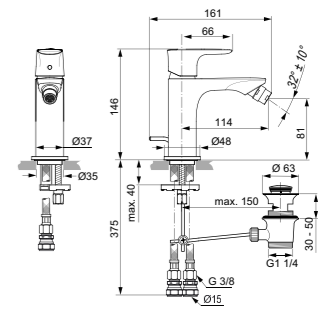

BIDET MIXER

MODEL	CHROME	SILVER STORM	BRUSHED GOLD	MAGNETIC GREY
With Pop-up Waste	A7050AA	A7050GN	A7050A2	A7050A5

· Single lever bidet mixer
· 5 litres per minute PCA
· Ball joint M18x1
· Metal escutcheon
· Noise class 1
· EasyFix®