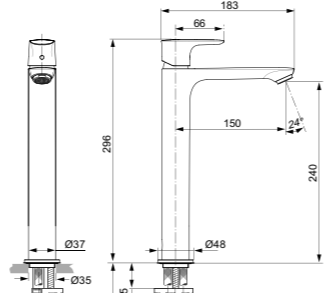

VESSEL MIXER

MODEL	CHROME	SILVER STORM	BRUSHED GOLD	MAGNETIC GREY
Without Pop-up Waste	A7049AA	A7049GN	A7049A2	A7049A5

· Single lever vessel mixer
· 5 litres per minute PCA
· Metal escutcheon
· Noise class 1
· EasyFix®