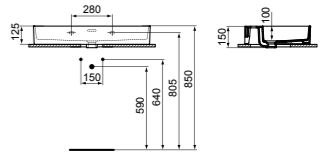

BASIN 80CM WITH 3 TAP HOLES

MODEL	FINISH	SKU
With Overflow, 3 tap holes	White Gloss	T389701
With Overflow, 3 tap holes, Grinded	White Gloss	T390001

· 80x45cm basin
· Slotted overflow
· 3 tap holes
· Wall-mounted installation

· Grinded model for lay on installation
· For bottle trap and waste options see page 141