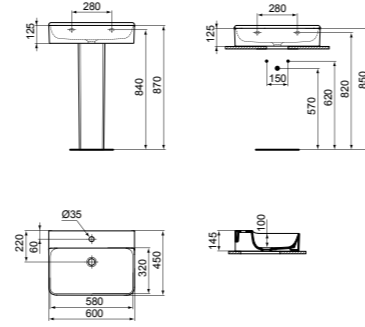

BASIN 60CM WITH 1 TAP HOLE

MODEL	FINISH	SKU
No Overflow, 1 tap hole	White Gloss	T379001
No Overflow, 1 tap hole, Grinded	White Gloss	T382301

· 60x45cm basin
· No overflow
· 1 tap hole
· Wall-mounted installation or with pedestal

· Grinded model for lay on installation
· For bottle trap and waste options see page 141