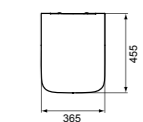

* White Silk finish models will be available starting as of March 2021 ** Curve back-to-wall bowl & bidet will be available starting as of January 2021 *** Cube back-to-wall bowl will be available starting as of April 2021