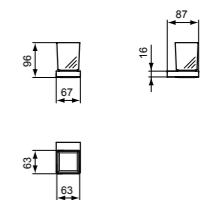

TUMBLER, SQUARE

MODEL	CHROME	SILVER STORM	BRUSHED GOLD	MAGNETIC GREY
Tumbler	T4504AA	T4504GN	T4504A2	T4504A5