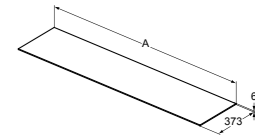

Cut position to be provided using bespoke template, see page 173 for cut options

	A
T4350	2400
T4349	2000
T4348	1600
T4347	1200
T4346	1000
T4345	800
T4344	600

SPACE SAVING TRAP

MODEL	SKU
Space Saving Trap	EE23033967