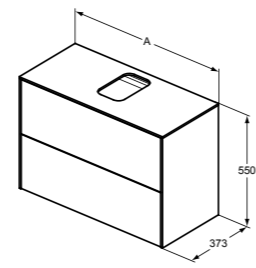

BASIN UNIT – 2 DRAWERS WITH WORKTOP – CENTRAL CUT

MODEL	SKU
120X37X55cm	T3949....
100X37X55cm	T3948....
80X37X55cm	T3947....
60X37X55cm	T3946....

- 2 drawers
- Slim metal drawer system
- Push to open drawers, no handle required
- Soft-close function
- Inside cabinet in Matt Anthracite finish
- Optional LED internal lights available to order separately in relevant sizes
- Space saving basin trap to be ordered separately using code EE23033967

	A
T3949	1200
T3948	1000
T3947	800
T3946	600