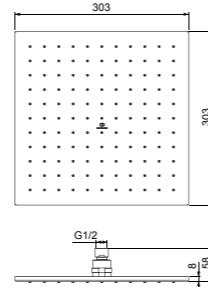

SQUARE SHOWER HEAD 400MM

MODEL	CHROME	SILVER STORM	BRUSHED GOLD	MAGNETIC GREY
400 mm	A5806AA	A5806GN	A5806A2	A5806A5
<ul style="list-style-type: none"> Square metal head shower 400x400mm 	<ul style="list-style-type: none"> Easy clean nozzles to prevent lime scale build-up 12 l/min flow restrictor 			