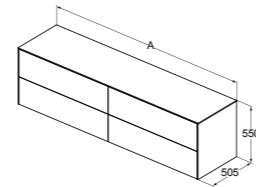

* The last two digits of the SKU represents the finish of the model. Please add colour reference to code when ordering.

UNIT FINISHES				WORKTOP FINISHES								
MATT WHITE	MATT ANTHRACITE	MATT SUNSET	SMOKED OAK	DARK WALNUT	LIGHT OAK	BLACK DESIRE MARBLE	CALACATTA MARBLE	GREY STONE				
Y1	Y2	Y3	Y4	Y5	Y6	DG	DH	DI