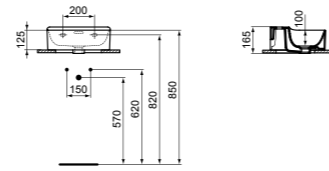

VESSEL 45CM WITHOUT TAP HOLE

MODEL	FINISH	SKU
No Overflow, No tap hole	White Gloss White Silk*	T369601 T3696V1

· 45cm round vessel basin
· No overflow
· No tap hole

· For lay on installation or use with freestanding pedestal
· For bottle trap and waste options see page 141

VESSEL 60X40CM WITHOUT TAP HOLE

MODEL	FINISH	SKU
No Overflow, No tap hole	White Gloss White Silk*	T369801 T3698V1

· 60x40cm rectangle vessel basin
· No overflow
· No tap hole

· For lay on installation or use with freestanding pedestal
· For bottle trap and waste options see page 141

HAND WASH BASIN 40X35CM WITH 1 TAP HOLE

MODEL	FINISH	SKU
With Overflow, 1 tap hole	White Gloss White Silk*	T369501 T3695V1
With Overflow, 1 tap hole, Grinded	White Gloss White Silk*	T387601 T3876V1

· 40x35cm hand wash basin
· Slotted overflow
· 1 tap hole
· Wall-mounted installation

· Grinded model for lay on installation
· For bottle trap and waste options see page 141

HAND WASH BASIN 40X35CM WITHOUT TAP HOLE

MODEL	FINISH	SKU
With Overflow, No tap hole	White Gloss	T381101
With Overflow, No tap hole, Grinded	White Gloss	T387701

· 40x35cm hand wash basin
· Slotted overflow
· No tap hole
· Wall-mounted installation

· Grinded model for lay on installation
· For bottle trap and waste options see page 141

HAND WASH BASIN 40X35CM WITH 1 TAP HOLE

MODEL	FINISH	SKU
No Overflow, 1 tap hole	White Gloss	T387401
No Overflow, 1 tap hole, Grinded	White Gloss	T387801

· 40x35cm hand wash basin
· No overflow
· 1 tap hole
· Wall-mounted installation

· Grinded model for lay on installation
· For bottle trap and waste options see page 141

HAND WASH BASIN 40X35CM WITHOUT TAP HOLE

MODEL	FINISH	SKU
No Overflow, No tap hole	White Gloss	T387501
No Overflow, No tap hole, Grinded	White Gloss	T387901

· 40x35cm hand wash basin
· No overflow
· No tap hole
· Wall-mounted installation

· Grinded model for lay on installation
· For bottle trap and waste options see page 141

PEDESTAL FOR VESSELS FREE-STANDING INSTALLATION

MODEL	FINISH	SKU
For Round Vessel	White Gloss White Silk*	T376501 T3765V1
For Rectangular Vessel	White Gloss White Silk*	T388001 T3880V1

· Ceramic and metal framing included
· Floor fixing

· Fixings and trap included

PEDESTAL FOR 50/60/80CM BASIN INSTALLATION

MODEL	FINISH	SKU
For 50, 60 and 80cm basins	White Gloss White Silk*	T388101 T3881V1

· Pedestal for use with 50cm, 60cm and 80cm basins