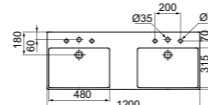

· 120x45cm double basin
 · Slotted overflow
 · 3 tap holes for each basin
 · Wall-mounted installation

· Grinded model for lay on installation
 · For bottle trap and waste options see page 141

DOUBLE BASIN 120CM WITHOUT TAP HOLE