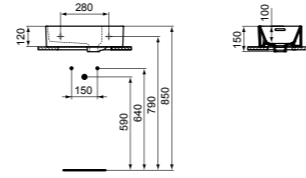

EXTRA

HAND WASH BASIN 45X25CM RIGHT HANDED WITH 1 TAP HOLE

MODEL	FINISH	SKU
With Overflow, 1 tap hole	White Gloss	T373401
With Overflow, 1 tap hole, Grinded	White Gloss	T392301

- 45x25cm hand wash basin
- Right Handed
- With slotted overflow
- With 1 tap hole

- Grinded model for lay on installation
- For bottle trap and waste options see page 141

HAND WASH BASIN 45X25CM RIGHT HANDED WITHOUT TAP HOLE

MODEL	FINISH	SKU
With Overflow, No tap hole	White Gloss	T392201
With Overflow, No tap hole, Grinded	White Gloss	T392401

- 45x25cm hand wash basin
- Right Handed
- With slotted overflow
- With 1 tap hole

- Grinded model for lay on installation
- For bottle trap and waste options see page 141

SEMI COUNTERTOP 50CM WITH 1 TAP HOLE

MODEL	FINISH	SKU
With Overflow, 1 tap hole	White Gloss	T373501

- 50cm semi countertop basin
- With slotted overflow
- With 1 tap hole

- For bottle trap and waste options see page 141

SEMI COUNTERTOP BASIN 50CM WITHOUT TAP HOLE

MODEL	FINISH	SKU
With Overflow, No tap hole	White Gloss	T427801

- 50cm semi countertop basin
- With slotted overflow
- No tap hole

- For bottle trap and waste options see page 141

BOTTLE TRAPS AND WASTE INFORMATION

If the rectangle is filled in grey, products can be combined.