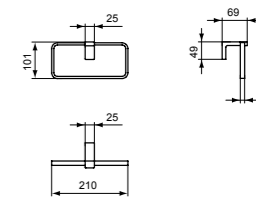

60CM DOUBLE TOWEL RAIL, SQUARE

MODEL	CHROME	SILVER STORM	BRUSHED GOLD	MAGNETIC GREY
60cm double towel rail	T4500AA	T4500GN	T4500A2	T4500A5

TOWEL RING, SQUARE

MODEL	CHROME	SILVER STORM	BRUSHED GOLD	MAGNETIC GREY
Towel ring	T4502AA	T4502GN	T4502A2	T4502A5