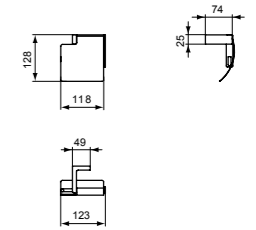

TOILET ROLL HOLDER, SQUARE

MODEL	CHROME	SILVER STORM	BRUSHED GOLD	MAGNETIC GREY
Toilet roll holder	T4496AA	T4496GN	T4496A2	T4496A5

60CM TOWEL RAIL, SQUARE

MODEL	CHROME	SILVER STORM	BRUSHED GOLD	MAGNETIC GREY
60cm towel rail	T4498AA	T4498GN	T4498A2	T4498A5