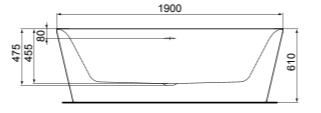

DEA FREE-STANDING BATHTUB 180X80CM

	MODEL	SKU
	White	E306701
	Matt White	K8721V1
	Matt White/Black	K8721V3
- Dimensions : 180x80cm - Material : One piece acrylic - Weight : 50kg	- Water capacity : 220lt - Norm : EN 14516 - Includes clicker waste (trapezoid shape) and integrated slotted overflow