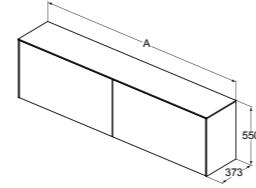

BASIN UNIT – 2 DRAWERS WITH WORKTOP – NO CUT

MODEL	SKU
240X37X55cm	T4341....
200X37X55cm	T4332....
160X37X55cm	T4331....

- 2 external front drawers, 2 internal drawers
- Slim metal drawer system
- Push to open drawers, no handle required
- Soft-close function
- Inside cabinet in matt anthracite finish
- Optional LED internal lights available to order separately in relevant sizes
- Space saving basin trap to be ordered separately using code EE23033967

	A
T4341	2400
T4332	2000
T4331	1600

BASIN UNIT – 2 DRAWERS + 4 INTERNAL DRAWERS – WITHOUT WORKTOP

MODEL	SKU
240X37X55cm	T4339....
200X37X55cm	T3999....
160X37X55cm	T3996....

- 2 external front drawers, 2 internal drawers
- Slim metal Blum Legrabox drawer system
- Push to open drawers, no handle required
- Soft-close function
- Inside cabinet in Matt Anthracite finish
- Optional LED internal lights available to order separately in relevant sizes
- Space saving basin trap to be ordered separately using code EE23033967

	A
T4339	2400
T3999	2000
T3996	1600

BASIN UNIT – 4 DRAWERS WITH WORKTOP – BESPOKE CUT

MODEL	SKU
240X50X55cm	T4337....
200X50X55cm	T3992....
160X50X55cm	T3989....

- 4 drawers
- Slim metal drawer system
- Push to open drawers, no handle required
- Soft-close function
- Inside cabinet in Matt Anthracite finish
- Optional LED internal lights available to order separately in relevant sizes
- Space saving basin trap to be ordered separately using code EE23033967
- Cut position to be provided using bespoke template, see page 174 for cut options

	A
T4337	2400
T3992	2000
T3989	1600

BASIN UNIT – 4 DRAWERS WITH WORKTOP – NO CUT

MODEL	SKU
240X50X55cm	T4338....
200X50X55cm	T4326....
160X50X55cm	T4325....