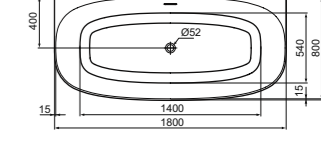

DEA WALL DOUBLE ENDED BATHTUB 180X80CM

	MODEL	SKU
	White	T994001
	Matt White	T9940V1
	Matt White / Black	T9940V3
- Dimensions : 180x80cm - Material : One piece acrylic - Wall installation only - Weight : 66kg	- Water Capacity : 220lt - Norm : EN 14516 - Includes chrome clicker waste and integrated slotted overflow