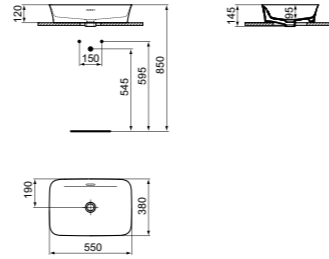

VESSEL Ø40CM WITHOUT TAP HOLE

MODEL	FINISH	SKU
No overflow, No tap hole	White Gloss Coloured*	E139801 E1398...
· 40x40cm vessel · Round · 3.8mm ultra-thin edged · Features Diamatec® technology · No overflow		
· No tap hole · For bottle trap and waste options see page 141		

VESSEL Ø40CM WITHOUT TAP HOLE

MODEL	FINISH	SKU
With overflow, No tap hole	White Gloss Coloured*	E141301 E1413...
· 40x40cm vessel · Round · 3.8mm ultra-thin edged · Features Diamatec® technology · With overflow		
· No tap hole · For bottle trap and waste options see page 141		

VESSEL 55CM WITHOUT TAP HOLE

MODEL	FINISH	SKU
No overflow, No tap hole	White Gloss Coloured*	E207601 E2076...
· 55x38cm vessel · Rectangular · 3.8mm ultra-thin edged · Features Diamatec® technology · No overflow		
· No tap hole · For bottle trap and waste options see page 141		

VESSEL 55CM WITHOUT TAP HOLE

MODEL	FINISH	SKU
With overflow, No tap hole	White Gloss Coloured*	E207801 E2078...
· 55x38cm vessel · Rectangular · 3.8mm ultra-thin edged · Features Diamatec® technology		
· With overflow · No tap hole · For bottle trap and waste options see page 141		

VESSEL 55CM WITH 1 TAP HOLE

MODEL	FINISH	SKU
With overflow, 1 tap hole	White Gloss Coloured*	E207701 E2077...
· 55x38cm vessel · Rectangular · 3.8mm ultra-thin edged · Features Diamatec® technology · With overflow		
· With tap hole · For bottle trap and waste options see page 141		

VESSEL 60CM WITH 1 TAP HOLE

MODEL	FINISH	SKU
With overflow, 1 tap hole	White Gloss Coloured*	E139701 E1397...
· 60x38cm vessel · Oval · 3.8mm ultra-thin edged · Features Diamatec® technology · With overflow		
· No tap hole · For bottle trap and waste options see page 141		

VESSEL 60CM WITHOUT TAP HOLE