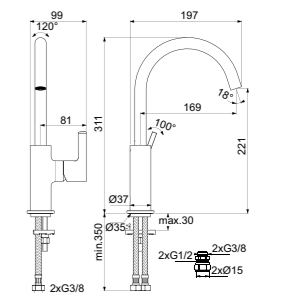

HIGH SPOUT BASIN MIXER

MODEL	CHROME	SILVER STORM	BRUSHED GOLD	MAGNETIC GREY
Without Waste	BC981AA	BC981GN	BC981A2	BC981A5

- High spout single lever basin mixer
- EasyFix®