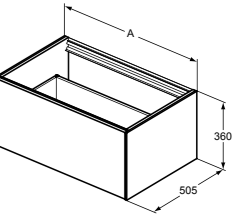

BASIN UNIT — 1 DRAWER WITHOUT WORKTOP

MODEL	SKU
120X50X37cm	T3933....
100X50X37cm	T3988....
80X50X37cm	T3985....
60X50X37cm	T3982....
- 1 drawer - Slim metal drawer system - Push to open drawer, no handle required - Soft-close function	- Inside cabinet in Matt Anthracite finish - Optional LED internal lights available to order separately in relevant sizes - Space saving basin trap to be ordered separately using code EE23033967