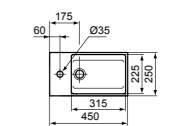

HAND WASH BASIN 45X25CM LEFT HANDED WITH 1 TAP HOLE

MODEL	FINISH	SKU
With Overflow, 1 tap hole	White Gloss	T373301
With Overflow, 1 tap hole, Grinded	White Gloss	T392001

· 45x25cm hand wash basin
· Left Handed
· With slotted overflow
· With 1 tap hole

· Grinded model for lay on installation
· For bottle trap and waste options see page 141