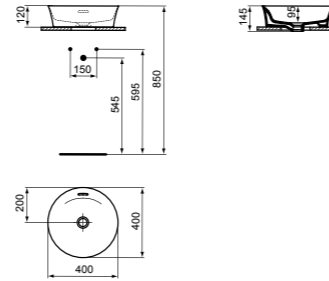

VESSEL Ø40CM WITHOUT TAP HOLE

MODEL	FINISH	SKU
No overflow, No tap hole	White Gloss Coloured*	E139801 E1398...
· 40x40cm vessel · Round · 3.8mm ultra-thin edged · Features Diamatec® technology · No overflow		
· No tap hole · For bottle trap and waste options see page 141		

VESSEL Ø40CM WITHOUT TAP HOLE

MODEL	FINISH	SKU
With overflow, No tap hole	White Gloss Coloured*	E141301 E1413...
· 40x40cm vessel · Round · 3.8mm ultra-thin edged · Features Diamatec® technology · With overflow		
· No tap hole · For bottle trap and waste options see page 141		

VESSEL 55CM WITHOUT TAP HOLE

MODEL	FINISH	SKU
No overflow, No tap hole	White Gloss Coloured*	E207601 E2076...
· 55x38cm vessel · Rectangular · 3.8mm ultra-thin edged · Features Diamatec® technology · No overflow		
· No tap hole · For bottle trap and waste options see page 141		

VESSEL 55CM WITHOUT TAP HOLE

MODEL	FINISH	SKU
With overflow, No tap hole	White Gloss Coloured*	E207801 E2078...
· 55x38cm vessel · Rectangular · 3.8mm ultra-thin edged · Features Diamatec® technology		
· With overflow · No tap hole · For bottle trap and waste options see page 141		

VESSEL 55CM WITH 1 TAP HOLE

MODEL	FINISH	SKU
With overflow, 1 tap hole	White Gloss Coloured*	E207701 E2077...
· 55x38cm vessel · Rectangular · 3.8mm ultra-thin edged · Features Diamatec® technology · With overflow		
· With tap hole · For bottle trap and waste options see page 141		

VESSEL 60CM WITH 1 TAP HOLE

MODEL	FINISH	SKU
With overflow, 1 tap hole	White Gloss Coloured*	E139701 E1397...
· 60x38cm vessel · Oval · 3.8mm ultra-thin edged · Features Diamatec® technology · With overflow		
· No tap hole · For bottle trap and waste options see page 141		

VESSEL 60CM WITHOUT TAP HOLE