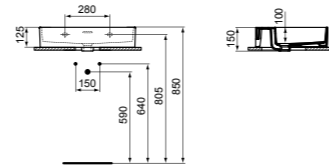

BASIN 60CM WITHOUT TAP HOLE

MODEL	FINISH	SKU
With Overflow, No tap hole	White Gloss	T388801
With Overflow, No tap hole, Grinded	White Gloss	T389101

· 60x45cm basin
· Slotted overflow
· No tap hole
· Wall-mounted installation

· Grinded model for lay on installation
· For bottle trap and waste options see page 141