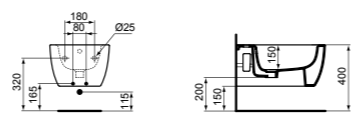

BLEND

CURVE WALL-HUNG BOWL WITH AQUABLADE®

MODEL	FINISH	SKU
Wall-hung bowl with Aquablade®	White Gloss White Silk*	T374901 T3749V1
- Wall-hung bowl - Features AquaBlade® flush technology - Width 355 x Length 540 x Height 340mm		- Top-Fix hidden fixations (included) allows for an easy and fast one-person installation - To be installed with dedicated overwrap seat (sold separately)

CURVE BACK-TO-WALL BOWL WITH AQUABLADE® – FLOOR FIXATIONS**

MODEL	FINISH	SKU
Back-to-wall bowl with Aquablade®	White Gloss	T392501
- Back-to-wall bowl - Features AquaBlade® flush technology - Width 355 x Length 560 x Height 400mm		- Floor fixations - To be installed with dedicated overwrap seat (sold separately)

CURVE SEAT AND COVER – SOFT-CLOSE

MODEL	FINISH	SKU
Curve seat and cover - soft-close	White Gloss White Silk*	T376001 T3760V1
Soft close hinges		- Overwrap design - Easy take-off system - Toggle fixations

CURVE SEAT AND COVER – STANDARD CLOSE

MODEL	FINISH	SKU
Curve seat and cover - standard close	White Gloss White Silk*	T376101 T3761V1
Standard close hinges		- Overwrap design - Easy take-off system - Toggle fixations

CURVE WALL-HUNG BIDET

MODEL	FINISH	SKU
Wall-hung bidet	White Gloss White Silk*	T375001 T3750V1
- Wall-hung bidet - Hidden fixations (included)		1 tap hole - With overflow - Width 355 x Length 540 x Height 340mm

BLEND

CURVE BACK-TO-WALL BIDET**

MODEL	FINISH	SKU
Back-to-wall bidet	White Gloss	T375301
- Back-to-wall bidet - Hidden fixations (included) for easy and fast cleaning		Width 355 x Length 560 x Height 400

CUBE WALL-HUNG BOWL WITH AQUABLADE®

MODEL	FINISH	SKU
Wall-hung bowl with Aquablade®	White Gloss White Silk*	T368601 T3686V1
- Wall-hung bowl - Features AquaBlade® flush technology - Width 355 x Length 540 x Height 340mm - Top-Fix hidden fixations (included) allows for an easy and fast		- one-person installation - Hidden fixations (included) for easy and fast cleaning - To be installed with dedicated overwrap seat (sold separately)

CUBE BACK-TO-WALL BOWL WITH AQUABLADE® – FLOOR FIXATIONS***

MODEL	FINISH	SKU
Back-to-wall bowl with Aquablade®	White Gloss	T376401
- Back-to-wall bowl - Features AquaBlade® flush technology		- Width 360 x Length 560 x Height 400mm - Floor fixations - To be installed with dedicated overwrap seat (sold separately)

CUBE SEAT AND COVER – SOFT-CLOSE

MODEL	FINISH	SKU
Cube seat and cover - soft-close	White Gloss White Silk*	T392701 T3927V1
- Soft close hinges - Overwrap design		- Easy take-off system - Toggle fixations

CUBE SEAT AND COVER – STANDARD CLOSE

MODEL	FINISH	SKU
Cube seat and cover - soft-close	White Gloss White Silk*	T392601 T3926V1
Overwrap design		- Easy take-off system - Toggle fixations