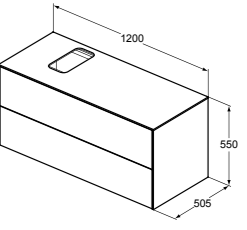

BASIN UNIT – 2 DRAWERS WITH WORKTOP – BESPOKE CUT

MODEL	SKU
120X50X55cm	T3944....

- 2 drawers
- Slim metal drawer system
- Push to open drawers, no handle required
- Soft-close function
- Inside cabinet in Matt Anthracite finish
- Optional LED internal lights available to order separately in relevant sizes
- Space saving basin trap to be ordered separately using code EE23033967
- Cut position to be provided using bespoke template, see page 174 for cut options