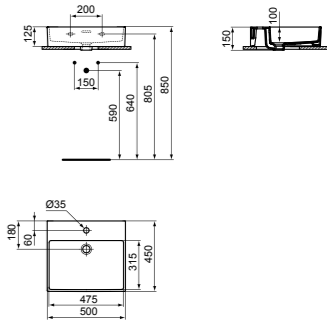

EXTRA

BASIN 50CM WITH 1 TAP HOLE

MODEL	FINISH	SKU
With Overflow, 1 tap hole	White Gloss	T372601
With Overflow, 1 tap hole, Grinded	White Gloss	T388401

- 50x45cm basin
- Slotted overflow
- 1 tap hole
- Wall-mounted installation

- Grinded model for lay on installation
- For bottle trap and waste options see page 141