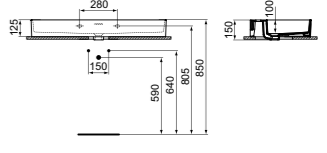

BASIN 100CM WITH 3 TAP HOLES

MODEL	FINISH	SKU
With Overflow, 3 tap holes	White Gloss	T390301
With Overflow, 3 tap holes, Grinded	White Gloss	T390701

· 100x45cm basin
· Slotted overflow
· 3 tap holes
· Wall-mounted installation

· Grinded model for lay on installation
· For bottle trap and waste options see page 141