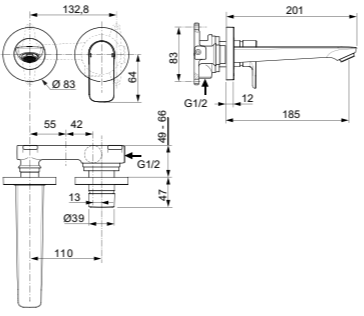

WALL-MOUNTED BASIN MIXER 185MM - KIT 2

MODEL	CHROME	SILVER STORM	BRUSHED GOLD	MAGNETIC GREY
185mm Spout	A7029AA	A7029GN	A7029A2	A7029A5

· Wall-mounted single lever basin mixer
· 185mm cast spout
· 5 litres per minute aerator
· Metal escutcheons
· Requires built-in kit A5948NU (sold separately)