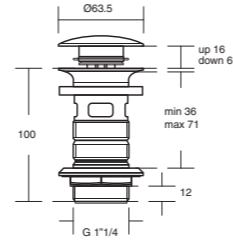

BASIN WASTES

SLOTTED CLICKER BASIN WASTE

MODEL	CHROME	SILVER STORM	BRUSHED GOLD	MAGNETIC GREY
Clicker Waste	E1482AA	E1482GN	E1482A2	E1482A5

· Slotted clicker waste