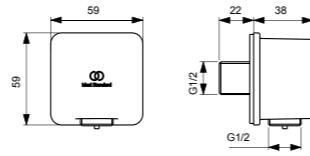

SQUARE WALL ELBOW 1/2" CONNECTION

MODEL	CHROME	SILVER STORM	BRUSHED GOLD	MAGNETIC GREY
Wall elbow	BC772AA	BC772GN	BC772A2	BC772A5
- Metal wall elbow - Square design	- With plastic insert - With back-flow prevention