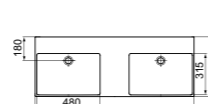

DOUBLE BASIN 120CM WITHOUT TAP HOLE

MODEL	FINISH	SKU
With Overflow, No tap hole	White Gloss	T391101
With Overflow, No tap hole, Grinded	White Gloss	T391501

· 120x45cm double basin
· Slotted overflow
· No tap hole
· Wall-mounted installation

· Grinded model for lay on installation
· For bottle trap and waste options see page 141