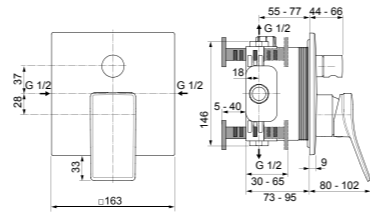

WALL-MOUNTED BATH & SHOWER MIXER - KIT 2 EASYBOX

MODEL	CHROME	SILVER STORM	BRUSHED GOLD	MAGNETIC GREY
For Kit 1 A1000NU	A7374AA	A7374GN	A7374A2	A7374A5

- Wall-mounted single lever bath and shower mixer
- With additional back-flow prevention on second outlet for A7375AA
- Requires built in kit A1000NU (sold separately) and a suitable outlet
- Automatic pull-diverter