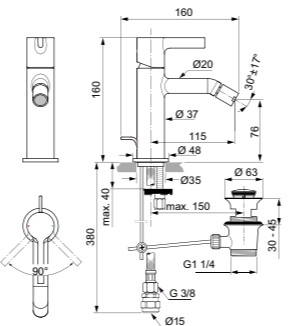

BIDET MIXER

MODEL	CHROME	SILVER STORM	BRUSHED GOLD	MAGNETIC GREY
With Pop-up Waste	BC983AA	BC983GN	BC983A2	BC983A5
- Single lever bidet mixer - EasyFix*