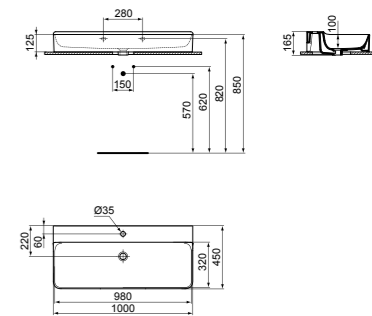

BASIN 100CM WITH 1 TAP HOLE

MODEL	FINISH	SKU
No Overflow, 1 tap hole	White Gloss	T380001
No Overflow, 1 tap hole, Grinded	White Gloss	T383501

- 100x45cm basin
- No overflow
- 1 tap hole
- Wall-mounted installation

- Grinded model for lay on installation
- For bottle trap and waste options see page 141