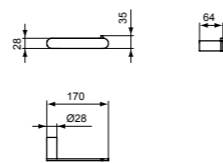

TOILET ROLL HOLDER, ROUND

	CHROME	SILVER STORM	BRUSHED GOLD	MAGNETIC GREY
MODEL	CHROME	SILVER STORM	BRUSHED GOLD	MAGNETIC GREY
Toilet roll holder	T4497AA	T4497GN	T4497A2	T4497A5