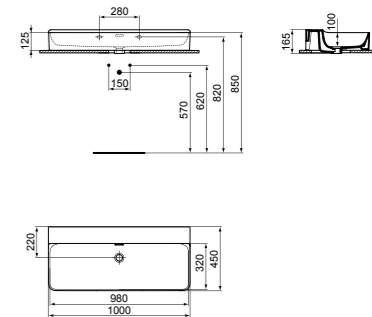

BASIN 100CM WITHOUT TAP HOLE

MODEL	FINISH	SKU
With Overflow, No tap hole	White Gloss	T379901
With Overflow, No tap hole, Grinded	White Gloss	T383401

- 100x45cm basin
- Slotted overflow
- No tap hole
- Wall-mounted installation

- Grinded model for lay on installation
- For bottle trap and waste options see page 141