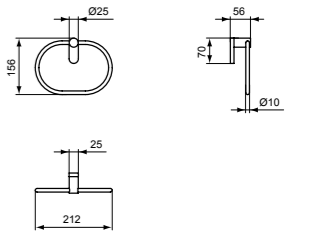

CONCA ACCESSORIES

TOWEL RING, ROUND

	CHROME	SILVER STORM	BRUSHED GOLD	MAGNETIC GREY
MODEL	CHROME	SILVER STORM	BRUSHED GOLD	MAGNETIC GREY
Towel ring	T4503AA	T4503GN	T4503A2	T4503A5