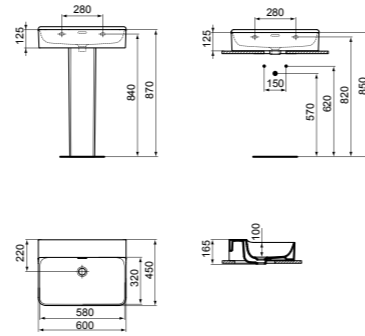

BASIN 60CM WITHOUT TAP HOLE

MODEL	FINISH	SKU
With Overflow, No tap hole	White Gloss	T378901
With Overflow, No tap hole, Grinded	White Gloss	T382201

· 60x45cm basin
· Slotted overflow
· No tap hole
· Wall-mounted installation or with pedestal

· Grinded model for lay on installation
· For bottle trap and waste options see page 141