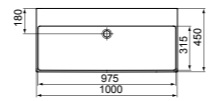

· 100x45cm basin
 · Slotted overflow
 · No tap hole
 · Wall-mounted installation

· Grinded model for lay on installation
 · For bottle trap and waste options see page 141

DOUBLE BASIN 120CM WITH 1 TAP HOLE