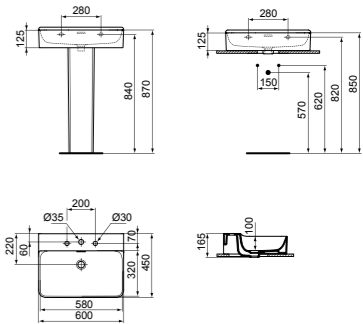

BASIN 60CM WITH 3 TAP HOLES

MODEL	FINISH	SKU
With Overflow, 3 tap holes	White Gloss	T378801
With Overflow, 3 tap holes, Grinded	White Gloss	T381901

· 60x45cm basin
· Slotted overflow
· 3 tap holes
· Wall-mounted installation or with pedestal

· Grinded model for lay on installation
· For bottle trap and waste options see page 141