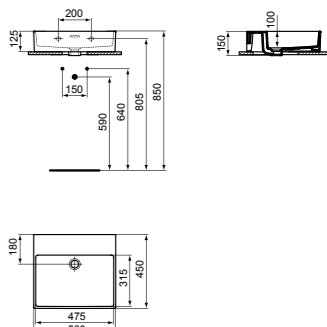

BASIN 50CM WITHOUT TAP HOLE

MODEL	FINISH	SKU
With Overflow, No tap hole	White Gloss	T388301
With Overflow, No tap hole, Grinded	White Gloss	T388601

- 50x45cm basin
- Slotted overflow
- No tap hole
- Wall-mounted installation

- Grinded model for lay on installation
- For bottle trap and waste options see page 141