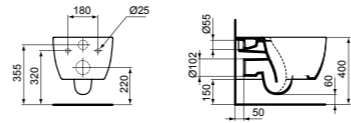

BLEND

CURVE WALL-HUNG BOWL WITH AQUABLADE®

MODEL	FINISH	SKU
Wall-hung bowl with Aquablade®	White Gloss White Silk*	T374901 T3749V1
- Wall-hung bowl - Features AquaBlade® flush technology - Width 355 x Length 540 x Height 340mm		- Top-Fix hidden fixations (included) allows for an easy and fast one-person installation - To be installed with dedicated overwrap seat (sold separately)

CURVE BACK-TO-WALL BOWL WITH AQUABLADE® – FLOOR FIXATIONS**

MODEL	FINISH	SKU
Back-to-wall bowl with Aquablade®	White Gloss	T392501
- Back-to-wall bowl - Features AquaBlade® flush technology - Width 355 x Length 560 x Height 400mm		- Floor fixations - To be installed with dedicated overwrap seat (sold separately)

CURVE SEAT AND COVER – SOFT-CLOSE

MODEL	FINISH	SKU
Curve seat and cover - soft-close	White Gloss White Silk*	T376001 T3760V1
Soft close hinges		- Overwrap design - Easy take-off system - Toggle fixations

CURVE SEAT AND COVER – STANDARD CLOSE

MODEL	FINISH	SKU
Curve seat and cover - standard close	White Gloss White Silk*	T376101 T3761V1
Standard close hinges		- Overwrap design - Easy take-off system - Toggle fixations

CURVE WALL-HUNG BIDET

MODEL	FINISH	SKU
Wall-hung bidet	White Gloss White Silk*	T375001 T3750V1
- Wall-hung bidet - Hidden fixations (included)		1 tap hole - With overflow - Width 355 x Length 540 x Height 340mm

BLEND

CURVE BACK-TO-WALL BIDET**

MODEL	FINISH	SKU
Back-to-wall bidet	White Gloss	T375301
- Back-to-wall bidet - Hidden fixations (included) for easy and fast cleaning		Width 355 x Length 560 x Height 400

CUBE WALL-HUNG BOWL WITH AQUABLADE®

MODEL	FINISH	SKU
Wall-hung bowl with Aquablade®	White Gloss White Silk*	T368601 T3686V1
- Wall-hung bowl - Features AquaBlade® flush technology - Width 355 x Length 540 x Height 340mm - Top-Fix hidden fixations (included) allows for an easy and fast		- one-person installation - Hidden fixations (included) for easy and fast cleaning - To be installed with dedicated overwrap seat (sold separately)

CUBE BACK-TO-WALL BOWL WITH AQUABLADE® – FLOOR FIXATIONS***

MODEL	FINISH	SKU
Back-to-wall bowl with Aquablade®	White Gloss	T376401
- Back-to-wall bowl - Features AquaBlade® flush technology		- Width 360 x Length 560 x Height 400mm - Floor fixations - To be installed with dedicated overwrap seat (sold separately)

CUBE SEAT AND COVER – SOFT-CLOSE

MODEL	FINISH	SKU
Cube seat and cover - soft-close	White Gloss White Silk*	T392701 T3927V1
- Soft close hinges - Overwrap design		- Easy take-off system - Toggle fixations

CUBE SEAT AND COVER – STANDARD CLOSE

MODEL	FINISH	SKU
Cube seat and cover - soft-close	White Gloss White Silk*	T392601 T3926V1
Overwrap design		- Easy take-off system - Toggle fixations