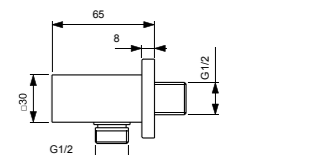

SQUARE WALL BRACKET 1/2" CONNECTION

MODEL	CHROME	SILVER STORM	BRUSHED GOLD	MAGNETIC GREY
Wall bracket with connection	BC771AA	BC771GN	BC771A2	BC771A5
- Wall bracket with integrated wall elbow - Square design	- With plastic insert - With back-flow prevention