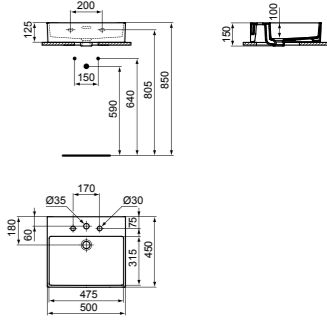

BASIN 50CM WITH 3 TAP HOLES

MODEL	FINISH	SKU
With Overflow, 3 tap holes	White Gloss	T388201
With Overflow, 3 tap holes, Grinded	White Gloss	T388501

- 50x45cm basin
- Slotted overflow
- 3 tap holes
- Wall-mounted installation

- Grinded model for lay on installation
- For bottle trap and waste options see page 141