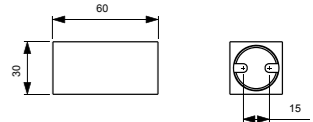

SQUARE WALL BRACKET

MODEL	CHROME	SILVER STORM	BRUSHED GOLD	MAGNETIC GREY
Wall bracket	BC770AA	BC770GN	BC770A2	BC770A5
- Metal wall bracket - Square design	With plastic insert