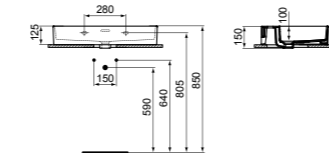

BASIN 70CM WITH 1 TAP HOLE

MODEL	FINISH	SKU
With Overflow, 1 tap hole	White Gloss	T372801
With Overflow, 1 tap hole, Grinded	White Gloss	T389401

· 70x45cm basin
· Slotted overflow
· 1 tap hole
· Wall-mounted installation

· Grinded model for lay on installation
· For bottle trap and waste options see page 141