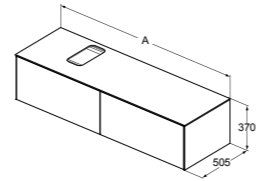

BASIN UNIT – 2 DRAWERS WITH WORKTOP – BESPOKE CUT

MODEL	SKU
240X50X37cm	T4334....
200X50X37cm	T3986....
160X50X37cm	T3983....

- 2 drawers
- Slim metal drawer system
- Push to open drawers, no handle required
- Soft-close function
- Inside cabinet in Matt Anthracite finish
- Optional LED internal lights available to order separately in relevant sizes
- Space saving basin trap to be ordered separately using code EE23033967
- Cut position to be provided using bespoke template, see page 174 for cut options

	A
T4334	2400
T3986	2000
T3983	1600