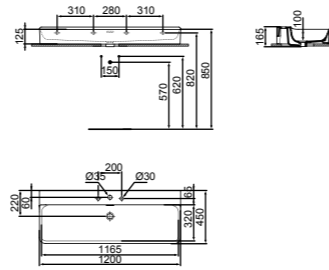

BASIN 120CM WITH 3 TAP HOLES

MODEL	FINISH	SKU
With Overflow, 3 tap holes	White Gloss	T380401
With Overflow, 3 tap holes, Grinded	White Gloss	T384001

· 120x45cm basin
· Slotted overflow
· 3 tap holes
· Wall-mounted installation

· Grinded model for lay on installation
· For bottle trap and waste options see page 141