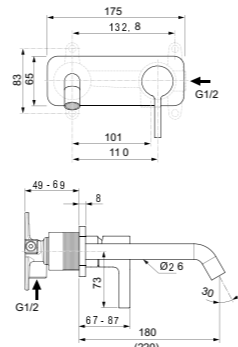

WALL-MOUNTED BASIN MIXER 180MM/220MM - KIT2

MODEL	CHROME	SILVER STORM	BRUSHED GOLD	MAGNETIC GREY
180mm Spout	A7380AA	A7380GN	A7380A2	A7380A5
220mm Spout	A7381AA	A7381GN	A7381A2	A7381A5
- Wall-mounted single lever basin mixer 180mm or 220mm spout 5 litres per minute	- Eco flow regulator fitted. - Requires built in kit A1313NU (sold separately)