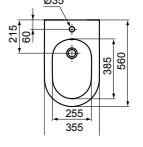

* White Silk finish models will be available starting as of March 2021 ** Curve back-to-wall bowl & bidet will be available starting as of January 2021 *** Cube back-to-wall bowl will be available starting as of April 2021