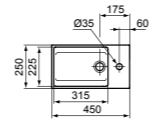

EXTRA

HAND WASH BASIN 45X25CM RIGHT HANDED WITH 1 TAP HOLE

MODEL	FINISH	SKU
With Overflow, 1 tap hole	White Gloss	T373401
With Overflow, 1 tap hole, Grinded	White Gloss	T392301

- 45x25cm hand wash basin
- Right Handed
- With slotted overflow
- With 1 tap hole

- Grinded model for lay on installation
- For bottle trap and waste options see page 141

HAND WASH BASIN 45X25CM RIGHT HANDED WITHOUT TAP HOLE

MODEL	FINISH	SKU
With Overflow, No tap hole	White Gloss	T392201
With Overflow, No tap hole, Grinded	White Gloss	T392401

- 45x25cm hand wash basin
- Right Handed
- With slotted overflow
- With 1 tap hole

- Grinded model for lay on installation
- For bottle trap and waste options see page 141

SEMI COUNTERTOP 50CM WITH 1 TAP HOLE

MODEL	FINISH	SKU
With Overflow, 1 tap hole	White Gloss	T373501

- 50cm semi countertop basin
- With slotted overflow
- With 1 tap hole

- For bottle trap and waste options see page 141

SEMI COUNTERTOP BASIN 50CM WITHOUT TAP HOLE

MODEL	FINISH	SKU
With Overflow, No tap hole	White Gloss	T427801

- 50cm semi countertop basin
- With slotted overflow
- No tap hole

- For bottle trap and waste options see page 141

BOTTLE TRAPS AND WASTE INFORMATION

If the rectangle is filled in grey, products can be combined.