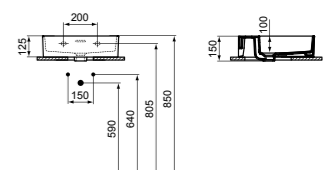

HAND WASH BASIN 45X35CM WITHOUT TAP HOLE

MODEL	FINISH	SKU
With Overflow, No tap hole	White Gloss	T391601
With Overflow, No tap hole, Grinded	White Gloss	T391801

· 45x35cm hand wash basin
· With slotted overflow
· No tap hole

· Grinded model for lay on installation
· For bottle trap and waste options see page 141