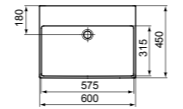

BASIN 60CM WITHOUT TAP HOLE

MODEL	FINISH	SKU
With Overflow, No tap hole	White Gloss	T388801
With Overflow, No tap hole, Grinded	White Gloss	T389101

· 60x45cm basin
· Slotted overflow
· No tap hole
· Wall-mounted installation

· Grinded model for lay on installation
· For bottle trap and waste options see page 141