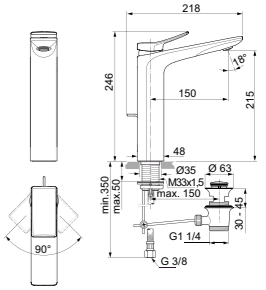

MODEL	CHROME	SILVER STORM	BRUSHED GOLD	MAGNETIC GREY
Without Waste	BC793AA	BC793GN	BC793A2	BC793A5
Single lever vessel mixer without pop-up waste