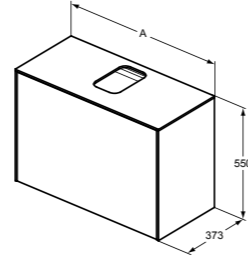

BASIN UNIT – 1 DRAWER WITH WORKTOP – CENTRAL CUT

MODEL	SKU
120X37X55cm	T3937....
100X37X55cm	T3936....
80X37X55cm	T3935....
60X37X55cm	T3934....

- 1 external front drawer, 1 internal drawer
- Slim metal drawer system
- Push to open drawers, no handle required
- Soft-close function
- Inside cabinet in Matt Anthracite finish
- Optional LED internal lights available to order separately in relevant sizes
- Space saving basin trap to be ordered separately using code EE23033967

	A
T3937	1200
T3936	1000
T3935	800
T3934	600