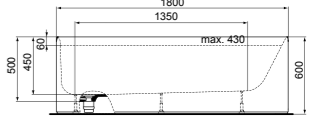

CONCA FREE-STANDING BATHTUB 180X80CM SOLID SURFACE

	MODEL	SKU
	Matt White	K8830EN
- Dimensions : 180x80cm - Material : Solid Surface - One piece bath - Weight : 175kg	- Water Capacity : 430lt - Norm : EN 14516 - Includes chrome clicker waste and integrated slotted overflow - Matt White Solid Surface waste cover included