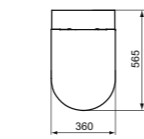

BLEND

CURVE WALL-HUNG BOWL WITH AQUABLADE®

MODEL	FINISH	SKU
Wall-hung bowl with Aquablade®	White Gloss White Silk*	T374901 T3749V1
- Wall-hung bowl - Features AquaBlade® flush technology - Width 355 x Length 540 x Height 340mm		- Top-Fix hidden fixations (included) allows for an easy and fast one-person installation - To be installed with dedicated overwrap seat (sold separately)

CURVE BACK-TO-WALL BOWL WITH AQUABLADE® – FLOOR FIXATIONS**

MODEL	FINISH	SKU
Back-to-wall bowl with Aquablade®	White Gloss	T392501
- Back-to-wall bowl - Features AquaBlade® flush technology - Width 355 x Length 560 x Height 400mm		- Floor fixations - To be installed with dedicated overwrap seat (sold separately)

CURVE SEAT AND COVER – SOFT-CLOSE

MODEL	FINISH	SKU
Curve seat and cover - soft-close	White Gloss White Silk*	T376001 T3760V1
Soft close hinges		- Overwrap design - Easy take-off system - Toggle fixations

CURVE SEAT AND COVER – STANDARD CLOSE

MODEL	FINISH	SKU
Curve seat and cover - standard close	White Gloss White Silk*	T376101 T3761V1
Standard close hinges		- Overwrap design - Easy take-off system - Toggle fixations

CURVE WALL-HUNG BIDET

MODEL	FINISH	SKU
Wall-hung bidet	White Gloss White Silk*	T375001 T3750V1
- Wall-hung bidet - Hidden fixations (included)		1 tap hole - With overflow - Width 355 x Length 540 x Height 340mm

BLEND

CURVE BACK-TO-WALL BIDET**

MODEL	FINISH	SKU
Back-to-wall bidet	White Gloss	T375301
- Back-to-wall bidet - Hidden fixations (included) for easy and fast cleaning		Width 355 x Length 560 x Height 400

CUBE WALL-HUNG BOWL WITH AQUABLADE®

MODEL	FINISH	SKU
Wall-hung bowl with Aquablade®	White Gloss White Silk*	T368601 T3686V1
- Wall-hung bowl - Features AquaBlade® flush technology - Width 355 x Length 540 x Height 340mm - Top-Fix hidden fixations (included) allows for an easy and fast		- one-person installation - Hidden fixations (included) for easy and fast cleaning - To be installed with dedicated overwrap seat (sold separately)

CUBE BACK-TO-WALL BOWL WITH AQUABLADE® – FLOOR FIXATIONS***

MODEL	FINISH	SKU
Back-to-wall bowl with Aquablade®	White Gloss	T376401
- Back-to-wall bowl - Features AquaBlade® flush technology		- Width 360 x Length 560 x Height 400mm - Floor fixations - To be installed with dedicated overwrap seat (sold separately)

CUBE SEAT AND COVER – SOFT-CLOSE

MODEL	FINISH	SKU
Cube seat and cover - soft-close	White Gloss White Silk*	T392701 T3927V1
- Soft close hinges - Overwrap design		- Easy take-off system - Toggle fixations

CUBE SEAT AND COVER – STANDARD CLOSE

MODEL	FINISH	SKU
Cube seat and cover - soft-close	White Gloss White Silk*	T392601 T3926V1
Overwrap design		- Easy take-off system - Toggle fixations