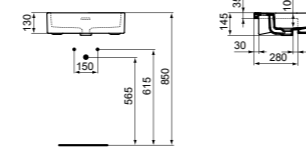

EXTRA

HAND WASH BASIN 45X25CM RIGHT HANDED WITH 1 TAP HOLE

MODEL	FINISH	SKU
With Overflow, 1 tap hole	White Gloss	T373401
With Overflow, 1 tap hole, Grinded	White Gloss	T392301

- 45x25cm hand wash basin
- Right Handed
- With slotted overflow
- With 1 tap hole

- Grinded model for lay on installation
- For bottle trap and waste options see page 141

HAND WASH BASIN 45X25CM RIGHT HANDED WITHOUT TAP HOLE

MODEL	FINISH	SKU
With Overflow, No tap hole	White Gloss	T392201
With Overflow, No tap hole, Grinded	White Gloss	T392401

- 45x25cm hand wash basin
- Right Handed
- With slotted overflow
- With 1 tap hole

- Grinded model for lay on installation
- For bottle trap and waste options see page 141

SEMI COUNTERTOP 50CM WITH 1 TAP HOLE

MODEL	FINISH	SKU
With Overflow, 1 tap hole	White Gloss	T373501

- 50cm semi countertop basin
- With slotted overflow
- With 1 tap hole

- For bottle trap and waste options see page 141

SEMI COUNTERTOP BASIN 50CM WITHOUT TAP HOLE

MODEL	FINISH	SKU
With Overflow, No tap hole	White Gloss	T427801

- 50cm semi countertop basin
- With slotted overflow
- No tap hole

- For bottle trap and waste options see page 141

BOTTLE TRAPS AND WASTE INFORMATION

If the rectangle is filled in grey, products can be combined.