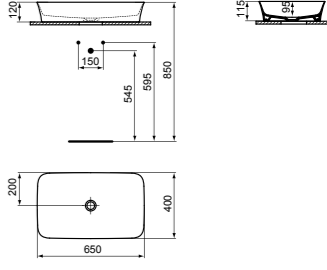

VESSEL 65CM WITHOUT TAP HOLE

MODEL	FINISH	SKU
No overflow, No tap hole	White Gloss Coloured*	E188601 E1886...
· 65x40cm vessel · Rectangular · 3.8mm ultra-thin edged · Features Diamatec® technology		
· No overflow · No tap hole · For bottle trap and waste options see page 141