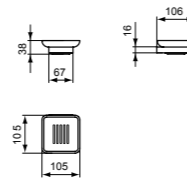

SOAP DISH, SQUARE

	CHROME	SILVER STORM	BRUSHED GOLD	MAGNETIC GREY
MODEL	CHROME	SILVER STORM	BRUSHED GOLD	MAGNETIC GREY
Soap dish	T4508AA	T4508GN	T4508A2	T4508A5