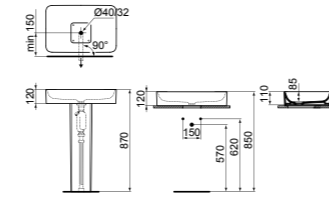

VESSEL 45CM WITHOUT TAP HOLE

MODEL	FINISH	SKU
No Overflow, No tap hole	White Gloss White Silk*	T369601 T3696V1

· 45cm round vessel basin
· No overflow
· No tap hole

· For lay on installation or use with freestanding pedestal
· For bottle trap and waste options see page 141

VESSEL 60X40CM WITHOUT TAP HOLE

MODEL	FINISH	SKU
No Overflow, No tap hole	White Gloss White Silk*	T369801 T3698V1

· 60x40cm rectangle vessel basin
· No overflow
· No tap hole

· For lay on installation or use with freestanding pedestal
· For bottle trap and waste options see page 141

HAND WASH BASIN 40X35CM WITH 1 TAP HOLE

MODEL	FINISH	SKU
With Overflow, 1 tap hole	White Gloss White Silk*	T369501 T3695V1
With Overflow, 1 tap hole, Grinded	White Gloss White Silk*	T387601 T3876V1

· 40x35cm hand wash basin
· Slotted overflow
· 1 tap hole
· Wall-mounted installation

· Grinded model for lay on installation
· For bottle trap and waste options see page 141

HAND WASH BASIN 40X35CM WITHOUT TAP HOLE

MODEL	FINISH	SKU
With Overflow, No tap hole	White Gloss	T381101
With Overflow, No tap hole, Grinded	White Gloss	T387701

· 40x35cm hand wash basin
· Slotted overflow
· No tap hole
· Wall-mounted installation

· Grinded model for lay on installation
· For bottle trap and waste options see page 141

HAND WASH BASIN 40X35CM WITH 1 TAP HOLE

MODEL	FINISH	SKU
No Overflow, 1 tap hole	White Gloss	T387401
No Overflow, 1 tap hole, Grinded	White Gloss	T387801

· 40x35cm hand wash basin
· No overflow
· 1 tap hole
· Wall-mounted installation

· Grinded model for lay on installation
· For bottle trap and waste options see page 141

HAND WASH BASIN 40X35CM WITHOUT TAP HOLE

MODEL	FINISH	SKU
No Overflow, No tap hole	White Gloss	T387501
No Overflow, No tap hole, Grinded	White Gloss	T387901

· 40x35cm hand wash basin
· No overflow
· No tap hole
· Wall-mounted installation

· Grinded model for lay on installation
· For bottle trap and waste options see page 141

PEDESTAL FOR VESSELS FREE-STANDING INSTALLATION

MODEL	FINISH	SKU
For Round Vessel	White Gloss White Silk*	T376501 T3765V1
For Rectangular Vessel	White Gloss White Silk*	T388001 T3880V1

· Ceramic and metal framing included
· Floor fixing

· Fixings and trap included

PEDESTAL FOR 50/60/80CM BASIN INSTALLATION

MODEL	FINISH	SKU
For 50, 60 and 80cm basins	White Gloss White Silk*	T388101 T3881V1

· Pedestal for use with 50cm, 60cm and 80cm basins