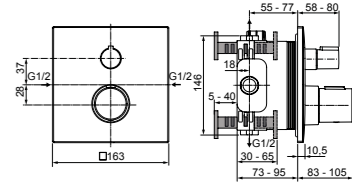

BASIN WASTES

SLOTTED CLICKER BASIN WASTE

MODEL	CHROME	SILVER STORM	BRUSHED GOLD	MAGNETIC GREY
Clicker Waste	E1482AA	E1482GN	E1482A2	E1482A5

· Slotted clicker waste

SOLID CLICKER BASIN WASTE

MODEL	CHROME	SILVER STORM	BRUSHED GOLD	MAGNETIC GREY
Clicker Waste	E1483AA	E1483GN	E1483A2	E1483A5

· Solid clicker waste

BOTTLE TRAP

MODEL	CHROME	SILVER STORM	BRUSHED GOLD	MAGNETIC GREY
Bottle Trap	E0079AA	T4441GN	T4441A2	T4441A5

BUILT-IN THERMOSTATS

SQUARE WALL-MOUNTED SHOWER THERMOSTAT - KIT 2

MODEL	CHROME	SILVER STORM	BRUSHED GOLD	MAGNETIC GREY
For kit A1000NU	A6956AA	A6956GN	A6956A2	A6956A5

· Wall-mounted thermostatic shower mixer
· Requires built in kit A1000NU (sold separately) and a suitable outlet

SQUARE WALL-MOUNTED BATH & SHOWER THERMOSTAT - KIT 2

MODEL	CHROME	SILVER STORM	BRUSHED GOLD	MAGNETIC GREY
For kit A1000NU	A7522AA	A7522GN	A7522A2	A7522A5

· Wall-mounted thermostatic bath and shower mixer
· Requires built in kit A1000NU (sold separately) and a suitable outlet

ROUND WALL-MOUNTED SHOWER THERMOSTAT - KIT 2

MODEL	CHROME	SILVER STORM	BRUSHED GOLD	MAGNETIC GREY
For kit A1000NU	A5813AA	A5813GN	A5813A2	A5813A5

· Wall-mounted thermostatic shower mixer
· Requires built in kit A1000NU (sold separately) and a suitable outlet

ROUND WALL-MOUNTED BATH AND SHOWER THERMOSTAT - KIT 2

MODEL	CHROME	SILVER STORM	BRUSHED GOLD	MAGNETIC GREY
For kit A1000NU	A5814AA	A5814GN	A5814A2	A5814A5

· Wall-mounted thermostatic bath and shower mixer
· Requires built in kit A1000NU (sold separately) and a suitable outlet