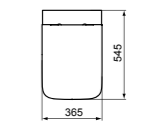

* White Silk finish models will be available starting as of March 2021 ** Curve back-to-wall bowl & bidet will be available starting as of January 2021 *** Cube back-to-wall bowl will be available starting as of April 2021