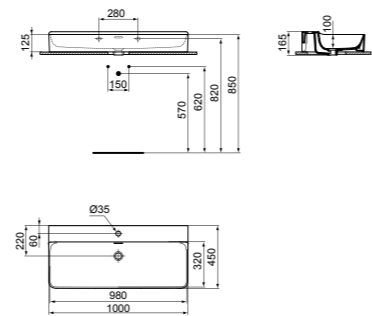

BASIN 100CM WITH 1 TAP HOLE

MODEL	FINISH	SKU
With Overflow, 1 tap hole	White Gloss White Silk*	T369301 T3693V1
With Overflow, 1 tap hole, Grinded	White Gloss White Silk*	T383201 T3832V1

- 100x45cm basin
- Slotted overflow
- 1 tap hole
- Wall-mounted installation

- Grinded model for lay on installation
- For bottle trap and waste options see page 141