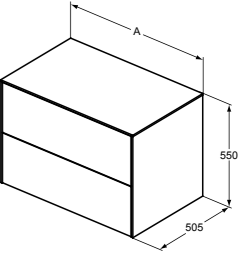

BASIN UNIT – 2 DRAWERS WITH WORKTOP – NO CUT

MODEL	SKU
120X50X55cm	T4324....
100X50X55cm	T4323....
80X50X55cm	T4322....
60X50X55cm	T4321....

- 2 drawers
- Slim metal drawer system
- Push to open drawers, no handle required
- Soft-close function
- Inside cabinet in Matt Anthracite finish
- Optional LED internal lights available to order separately in relevant sizes
- Space saving basin trap to be ordered separately using code EE23033967

	A
T4324	1200
T4323	1000
T4322	800
T4321	600