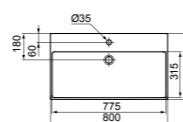

BASIN 80CM WITH 1 TAP HOLE

MODEL	FINISH	SKU
With Overflow, 1 tap hole	White Gloss	T372901
With Overflow, 1 tap hole, Grinded	White Gloss	T389901

· 80x45cm basin
· Slotted overflow
· 1 tap hole
· Wall-mounted installation

· Grinded model for lay on installation
· For bottle trap and waste options see page 141