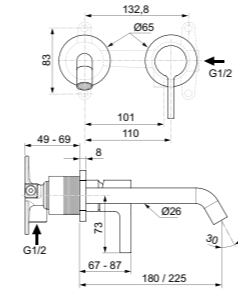

WALL-MOUNTED BASIN MIXER 180MM/220MM - KIT 2

MODEL	CHROME	SILVER STORM	BRUSHED GOLD	MAGNETIC GREY
180mm Spout	A7378AA	A7378GN	A7378A2	A7378A5
220mm Spout	A7379AA	A7379GN	A7379A2	A7379A5
- Wall-mounted single lever basin mixer 180mm or 220mm spout	5 litres per minute - Eco flow regulator fitted - Requires built-in kit A1313NU (sold separately)