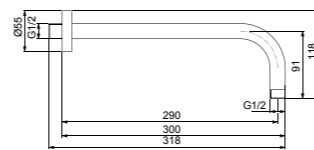

WALL CONNECTION 300MM

MODEL	CHROME	SILVER STORM	BRUSHED GOLD	MAGNETIC GREY
300 mm	B9444AA	B9444GN	B9444A2	B9444A5
300mm wall connection - For head shower	Metal escutcheon