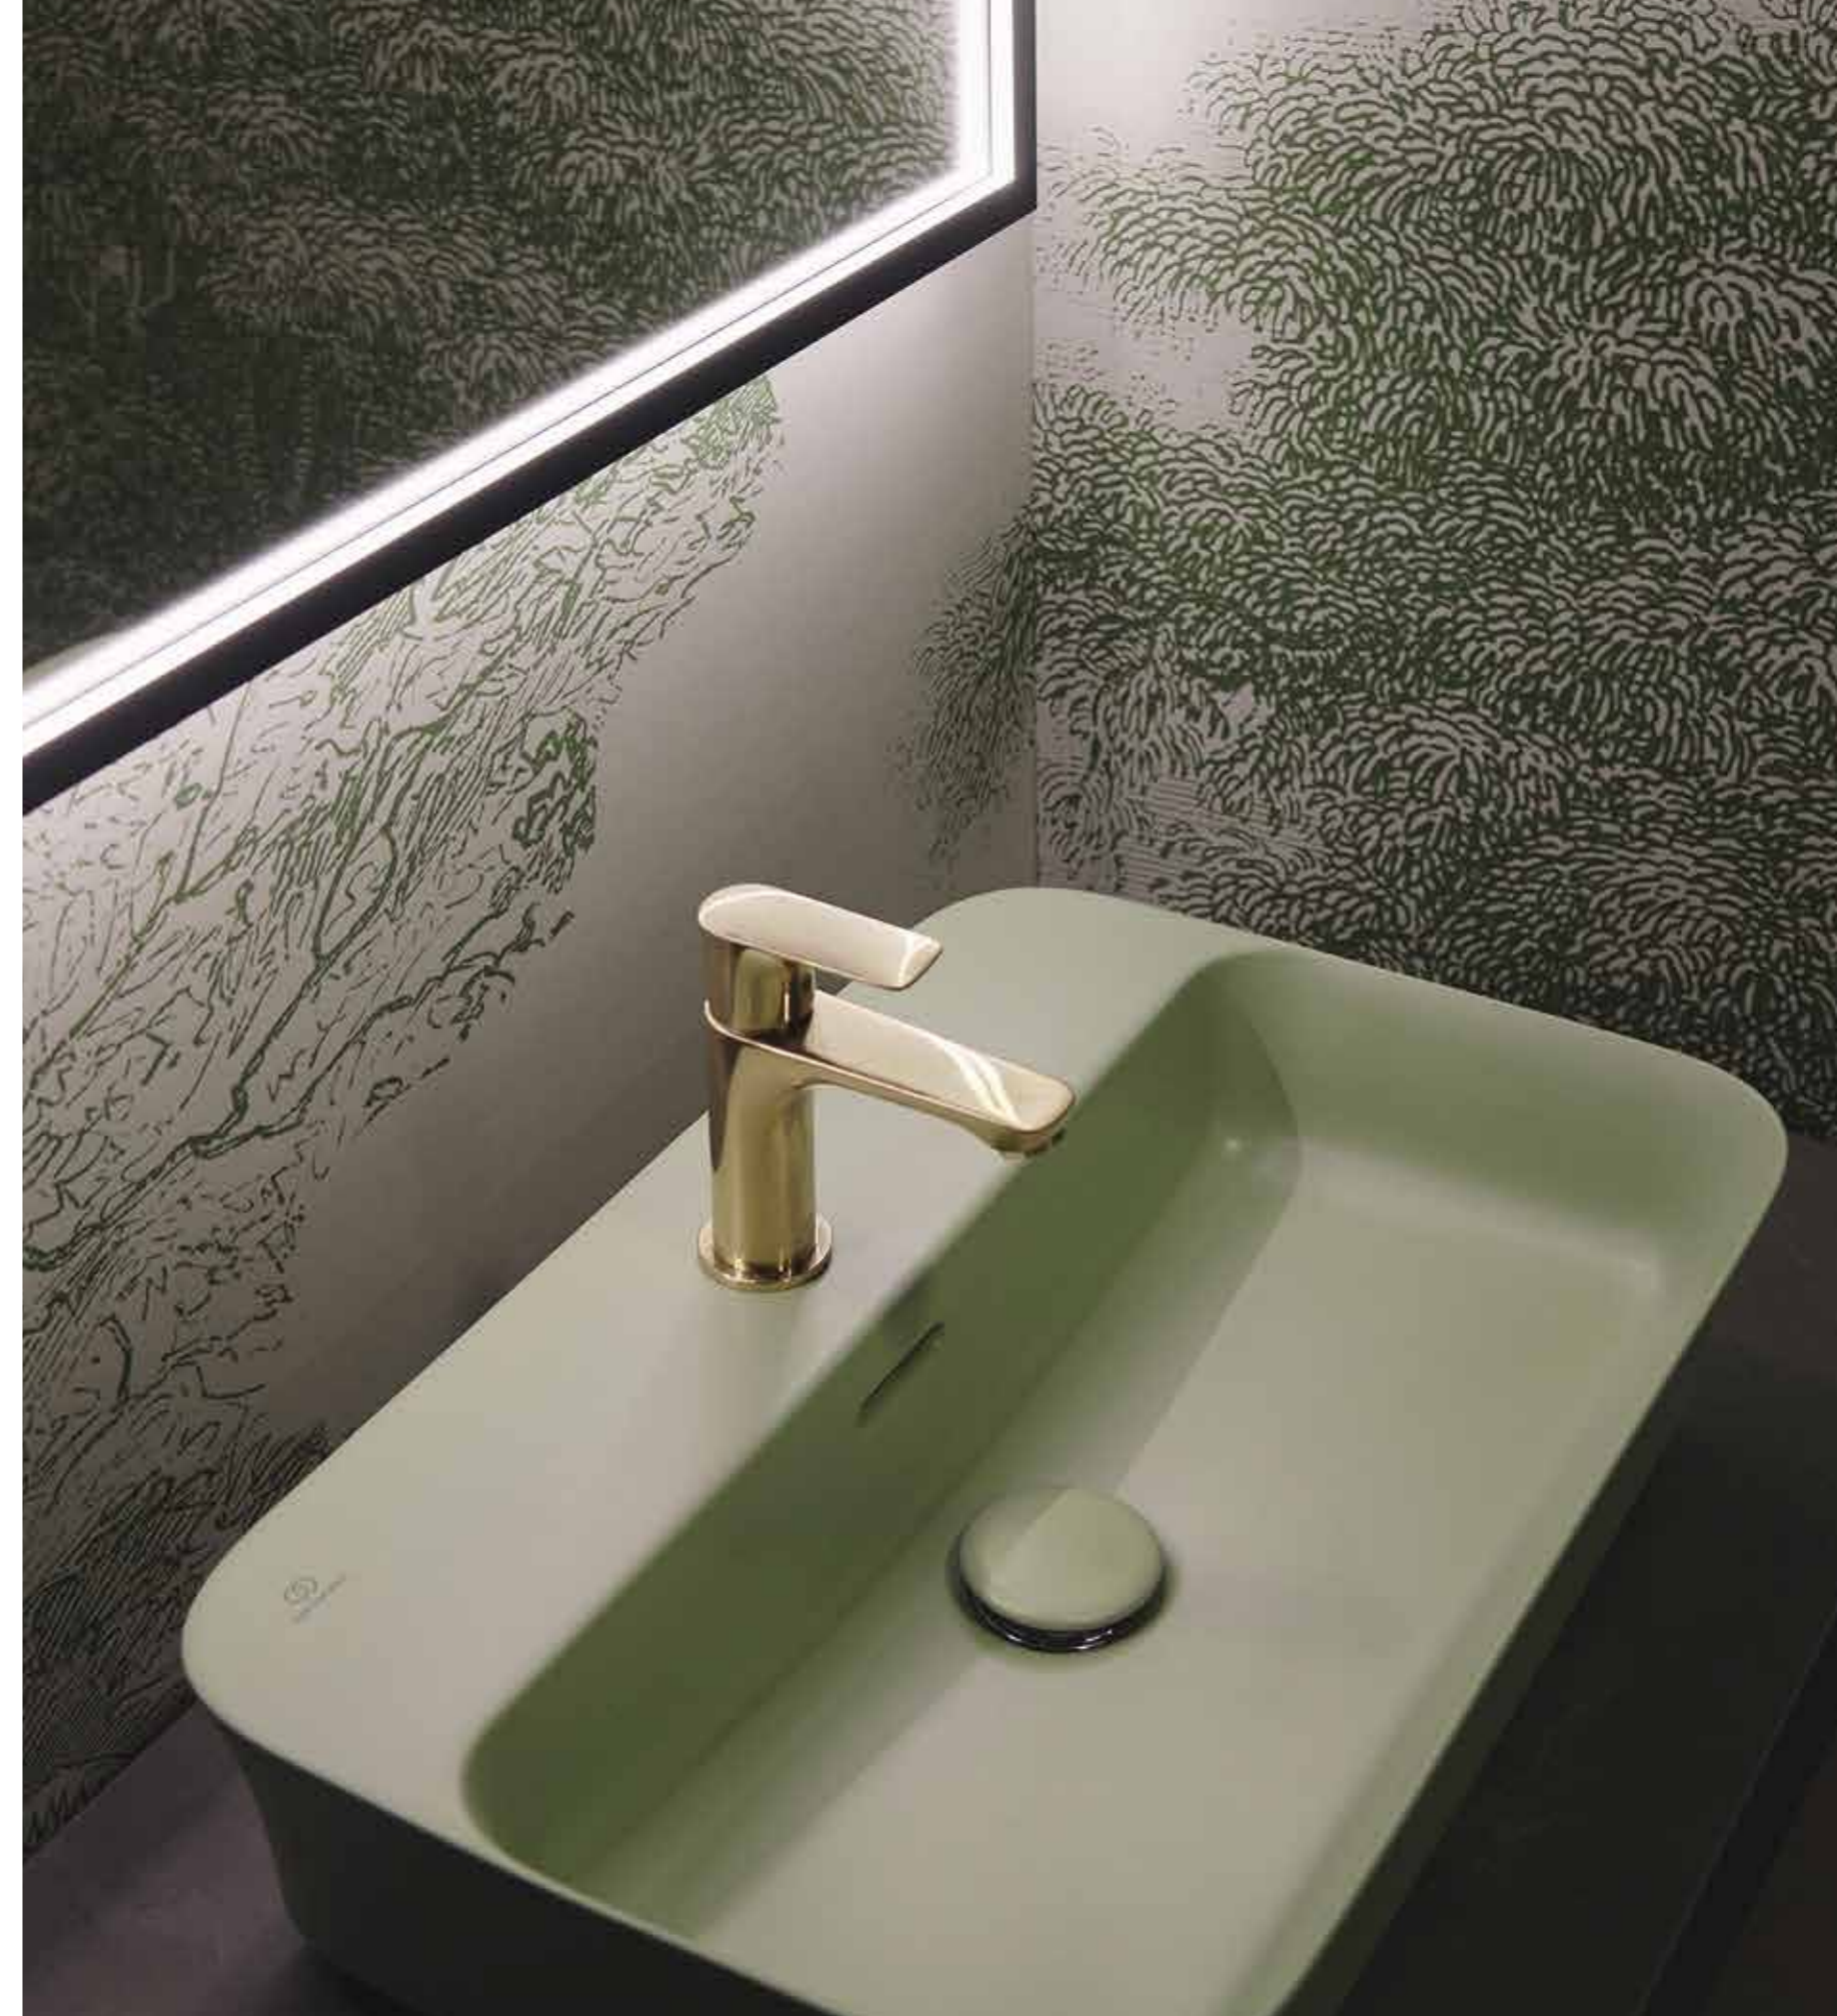

CONCEPT AIR
IPALYSS

Basin mixer / Brushed Gold finish
Basin 55x38cm / Sage finish