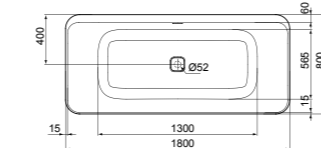

DEA FREE-STANDING BATHTUB 190X90CM

	MODEL	SKU
	White	E306801
	Matt White	K8722V1
	Matt White/Black	K8722V3
- Dimensions : 190x90cm - Material : One piece acrylic - Weight : 55kg	- Water capacity : 290lt - Norm : EN 14516 - Includes clicker waste (trapezoid shape) and integrated slotted overflow