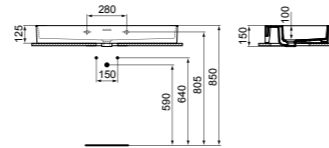

· 100x45cm basin
 · Slotted overflow
 · No tap hole
 · Wall-mounted installation

· Grinded model for lay on installation
 · For bottle trap and waste options see page 141

DOUBLE BASIN 120CM WITH 1 TAP HOLE