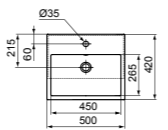

EXTRA

HAND WASH BASIN 45X25CM RIGHT HANDED WITH 1 TAP HOLE

MODEL	FINISH	SKU
With Overflow, 1 tap hole	White Gloss	T373401
With Overflow, 1 tap hole, Grinded	White Gloss	T392301

- 45x25cm hand wash basin
- Right Handed
- With slotted overflow
- With 1 tap hole

- Grinded model for lay on installation
- For bottle trap and waste options see page 141

HAND WASH BASIN 45X25CM RIGHT HANDED WITHOUT TAP HOLE

MODEL	FINISH	SKU
With Overflow, No tap hole	White Gloss	T392201
With Overflow, No tap hole, Grinded	White Gloss	T392401

- 45x25cm hand wash basin
- Right Handed
- With slotted overflow
- With 1 tap hole

- Grinded model for lay on installation
- For bottle trap and waste options see page 141

SEMI COUNTERTOP 50CM WITH 1 TAP HOLE

MODEL	FINISH	SKU
With Overflow, 1 tap hole	White Gloss	T373501

- 50cm semi countertop basin
- With slotted overflow
- With 1 tap hole

- For bottle trap and waste options see page 141

SEMI COUNTERTOP BASIN 50CM WITHOUT TAP HOLE

MODEL	FINISH	SKU
With Overflow, No tap hole	White Gloss	T427801

- 50cm semi countertop basin
- With slotted overflow
- No tap hole

- For bottle trap and waste options see page 141

BOTTLE TRAPS AND WASTE INFORMATION

If the rectangle is filled in grey, products can be combined.