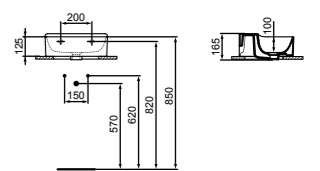

* White Silk finish models will be available starting as of March 2021

* White Silk finish models will be available starting as of March 2021