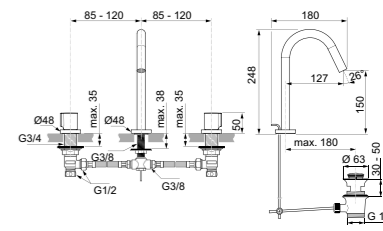

3-HOLE BASIN MIXER DUAL CONTROL

MODEL	CHROME	SILVER STORM	BRUSHED GOLD	MAGNETIC GREY
With Pop-up Waste	BC783AA	BC783GN	BC783A2	BC783A5

- 3-hole dual control basin mixer
- 5 litres per minute
- Eco flow regulator fitted