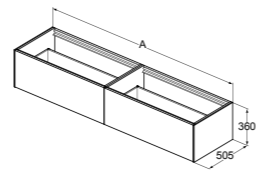

	A
T4333	2400
T3987	2000
T3984	1600

BASIN UNIT – 2 DRAWERS WITH WORKTOP – CENTRAL CUT

MODEL	SKU
120X37X55cm	T3949....
100X37X55cm	T3948....
80X37X55cm	T3947....
60X37X55cm	T3946....

- 2 drawers
- Slim metal drawer system
- Push to open drawers, no handle required
- Soft-close function
- Inside cabinet in Matt Anthracite finish
- Optional LED internal lights available to order separately in relevant sizes
- Space saving basin trap to be ordered separately using code EE23033967