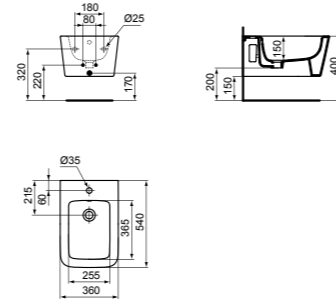

MODEL	MODEL	SKU
Wall-hung bidet	White Gloss White Silk*	T368701 T3687V1
- Wall-hung bidet - Hidden fixations (included) for easy & fast cleaning 1 tap hole		- With overflow - Width 360 x Length 540 x Height 340mm