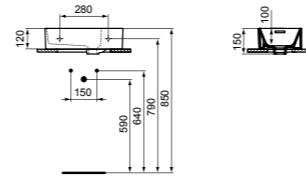

EXTRA

HAND WASH BASIN 45X25CM RIGHT HANDED WITH 1 TAP HOLE

MODEL	FINISH	SKU
With Overflow, 1 tap hole	White Gloss	T373401
With Overflow, 1 tap hole, Grinded	White Gloss	T392301

- 45x25cm hand wash basin
- Right Handed
- With slotted overflow
- With 1 tap hole

- Grinded model for lay on installation
- For bottle trap and waste options see page 141

HAND WASH BASIN 45X25CM RIGHT HANDED WITHOUT TAP HOLE

MODEL	FINISH	SKU
With Overflow, No tap hole	White Gloss	T392201
With Overflow, No tap hole, Grinded	White Gloss	T392401

- 45x25cm hand wash basin
- Right Handed
- With slotted overflow
- With 1 tap hole

- Grinded model for lay on installation
- For bottle trap and waste options see page 141

SEMI COUNTERTOP 50CM WITH 1 TAP HOLE

MODEL	FINISH	SKU
With Overflow, 1 tap hole	White Gloss	T373501

- 50cm semi countertop basin
- With slotted overflow
- With 1 tap hole

- For bottle trap and waste options see page 141

SEMI COUNTERTOP BASIN 50CM WITHOUT TAP HOLE

MODEL	FINISH	SKU
With Overflow, No tap hole	White Gloss	T427801

- 50cm semi countertop basin
- With slotted overflow
- No tap hole

- For bottle trap and waste options see page 141

BOTTLE TRAPS AND WASTE INFORMATION

If the rectangle is filled in grey, products can be combined.