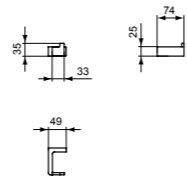

CONCA ACCESSORIES

ROBE HOOK, SQUARE

	CHROME	SILVER STORM	BRUSHED GOLD	MAGNETIC GREY
MODEL	CHROME	SILVER STORM	BRUSHED GOLD	MAGNETIC GREY
Robe hook	T4506AA	T4506GN	T4506A2	T4506A5