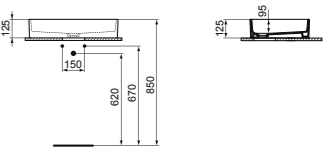

VESSEL 60X40CM WITHOUT TAP HOLE

MODEL	FINISH	SKU
No Overflow, No tap hole	White Gloss	T374001

· 60x40cm vessel
· No overflow
· No tap hole