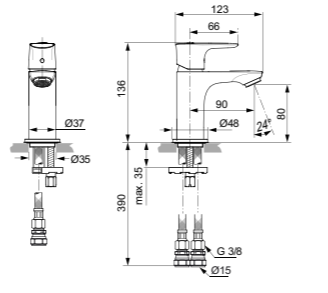

PICCOLO BASIN MIXER

MODEL	CHROME	SILVER STORM	BRUSHED GOLD	MAGNETIC GREY
Without Pop-up Waste	A7048AA	A7048GN	A7048A2	A7048A5

· Single lever basin mixer piccolo
· 5 litres per minute PCA
· Metal escutcheon
· Noise class 1
· EasyFix®