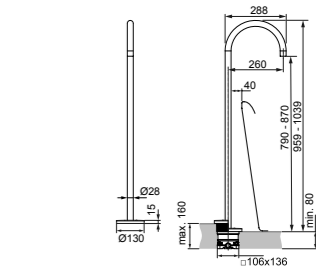

FREESTANDING BATH SPOUT

MODEL	CHROME	SILVER STORM	BRUSHED GOLD	MAGNETIC GREY
Bath Spout	A7387AA	A7387GN	A7387A2	A7387A5
Freestanding bath spout