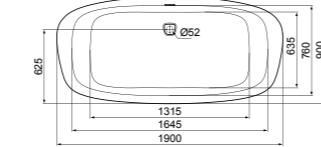

DEA FREE-STANDING BATHTUB 180X80CM

	MODEL	SKU
	White	E306701
	Matt White	K8721V1
	Matt White/Black	K8721V3
- Dimensions : 180x80cm - Material : One piece acrylic - Weight : 50kg	- Water capacity : 220lt - Norm : EN 14516 - Includes clicker waste (trapezoid shape) and integrated slotted overflow