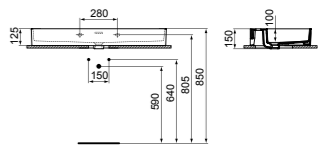

BASIN 100CM WITH 1 TAP HOLE

MODEL	FINISH	SKU
With Overflow, 1 tap hole	White Gloss	T373001
With Overflow, 1 tap hole, Grinded	White Gloss	T390501

· 100x45cm basin
· Slotted overflow
· 1 tap hole
· Wall-mounted installation

· Grinded model for lay on installation
· For bottle trap and waste options see page 141