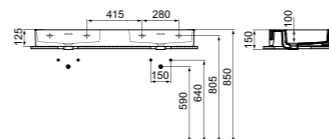

DOUBLE BASIN 120CM WITHOUT TAP HOLE

MODEL	FINISH	SKU
With Overflow, No tap hole	White Gloss	T391101
With Overflow, No tap hole, Grinded	White Gloss	T391501

· 120x45cm double basin
· Slotted overflow
· No tap hole
· Wall-mounted installation

· Grinded model for lay on installation
· For bottle trap and waste options see page 141