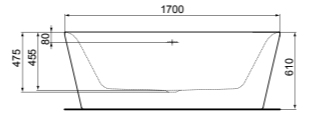

BATHTUBS

AROUND FREE-STANDING BATHTUB 180X85CM

	MODEL	SKU
	White	K871501
	Matt White	K8715V1
	Gloss White/Black	K8715V2
- Dimensions : 180x85cm - Material : One piece acrylic - Weight : 51kg	- Water capacity : 230lt - Norm : EN 14516 - Includes chrome clicker waste and integrated slotted overflow