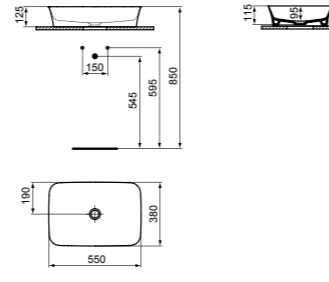

VESSEL 55CM WITHOUT TAP HOLE

MODEL	FINISH	SKU
No overflow, No tap hole	White Gloss Coloured*	E207601 E2076...
· 55x38cm vessel · Rectangular · 3.8mm ultra-thin edged · Features Diamatec® technology · No overflow		
· No tap hole · For bottle trap and waste options see page 141