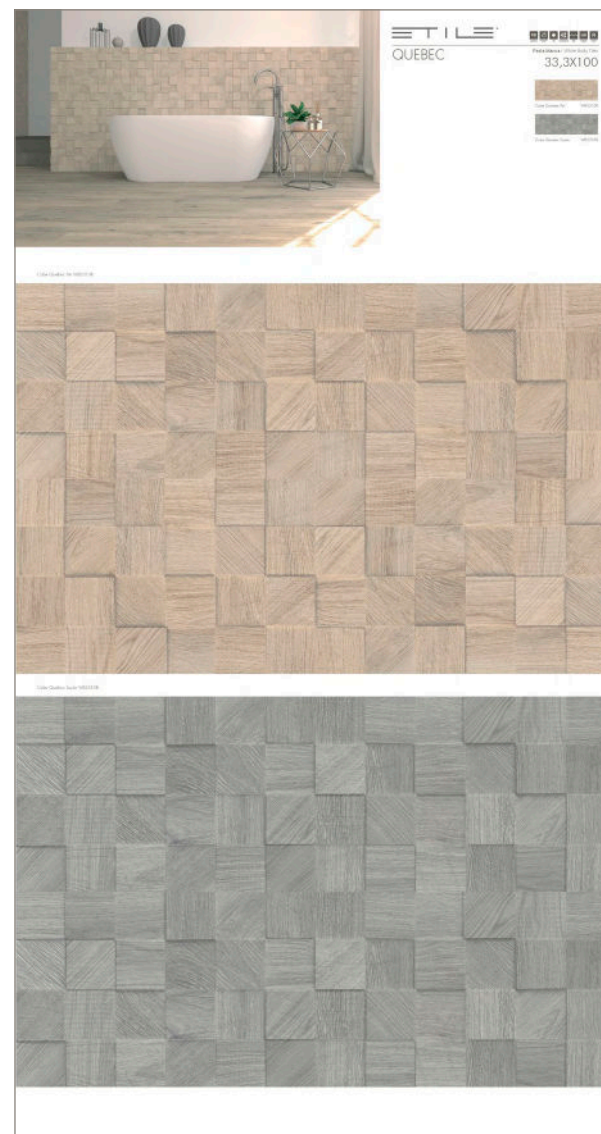

New collection

PT QUEBEC 33,3 x 100