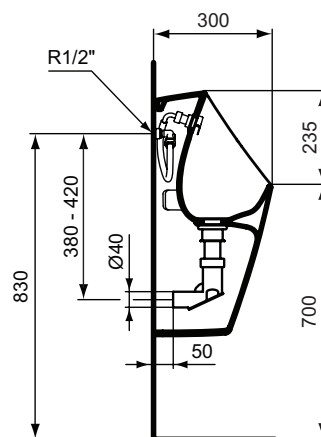

Finishes

01 Euro White

Public sector solutions