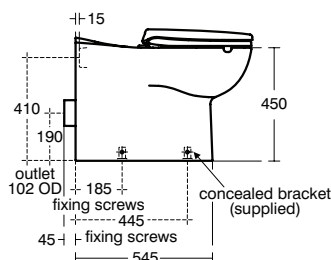

New

Description

Contour 21+ RIMLESS Back to wall bowl with horizontal outlet and anti-microbial glaze
70 cm projection
New improved rimless technology and a Hydrophilic, smooth glaze with anti-microbial properties.
Logo Armitage Shanks

SPECIAL NOTES:

WC Pan screwed to floor using concealed brackets (supplied).
Compatible with ProSys built-in cisterns only and Septa Pro flush plates
Compatible with Contour 21 back support for 70 cm projection WC

Contour 21 seat with cover, top fixing hinges
Available in: White (01); Grey (LJ); Blue (36); Charcoal (RN)

Contour 21 seat no cover, top fixing hinges with retaining buffers
Available in: White (01); Grey (LJ); Blue (36); Charcoal (RN)

Product	W x D x H mm	Kg	Article-No.	Price/EUR
RIMLESS Back to wall bowl with horizontal outlet and anti-microbial glaze	370 x 700 x 470	34,0	S0437HY	
Necessary equipment				
Contour 21 seat with cover, top fixing hinges			S406501 S4065LJ S406536 S4065RN	
Contour 21 seat no cover, top fixing hinges with retaining buffers			S406601 S4066LJ S406636 S4066RN	

Finishes

- LJ Grey
- 01 Euro White
- 36 Blue
- RN Charcoal