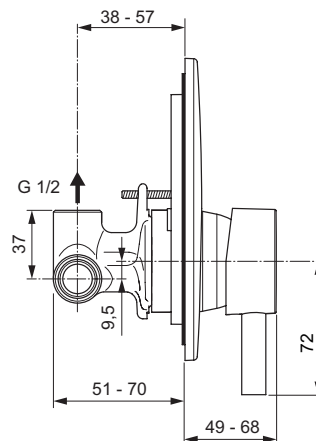

Finishes

- AA Chrome
- XG Silk Black

Description

Built-in bath & shower mixer
 Kit 1+Kit 2 version (complete set)
 47 mm Click cartridge
 Automatic diverter
 Metal handle with red and blue indicator
 Round escutcheon