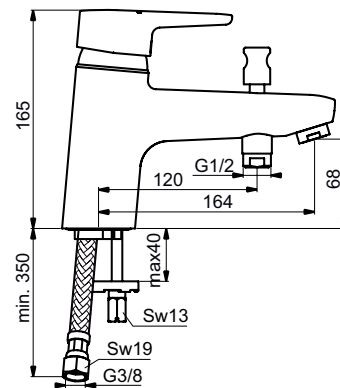

Description

Exposed bath & shower mixer with long tubular spout
Fixation with cylindrical nuts and metal escutcheons
47 mm IS cartridge with hot water limiter, with Click
Without accessories
Metal handle with red and blue indicator
Turnable tubular spout 320 mm
Automatic diverter
Perlator aerator
Non-return valve
Comply with EN817

One-hole bath & shower mixer
Easy-fix fixation
Centering & Sealing Ring
Flexible hoses G3/8" for water supply system connection
47 mm IS cartridge with hot water limiter, with Click
Metal handle with red and blue indicator
Automatic diverter
Perlator aerator
Non-return valve
Comply with EN817

Product

	Article-No.	Price/EUR
Exposed bath & shower mixer with long tubular spout	B9923AA	
One-hole bath & shower mixer	B9922AA	

Finishes

AA Chrome

B9922