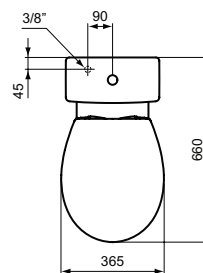

W3284

Finishes

01 Euro White