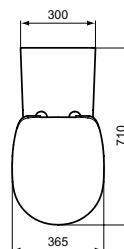

Description

Connect Freedom Wall mounted bowl - Raised
Boxed rim
Washdown
Loose on pallet
EN 997

Connect Freedom Wall mounted bowl - Rimless
Elongated 70 cm projection
Washdown
Loose on pallet
EN 997

Including: Flushing pipe 45x 400 mm (K836167)
Note: When installing with W370567 or W370767 you need to order
Out sleeve PVC for installation system W872367.

Necessary equipment

Connect seat & covers for Raised bowl:
- Seat and cover, metal hinges, duroplast (E712801)
- Seat and cover, SOFT CLOSE with Easy Take Off hinges, duroplast (E712701)

Connect Freedom seat & covers for Rimless bowl:
- Seat & cover, normal close, take off hinges (E822501)
- Seat ring, normal close, take off hinges (E822601)
- Seat & cover with bar hinge, normal close (E824401)
- Seat ring with bar hinge, normal close (E821801)

Recommended equipment

Installation systems (see section Installation systems)

Product	W x D x H mm	Kg	Article-No.	Price/EUR
Wall mounted bowl - Raised, boxed rim	365 x 545	34,0	E607501	
Wall mounted bowl - Rimless, elongated 70 cm projection	360 x 700 x 360	32,0	E819401	

Necessary equipment

Seat and cover, metal hinges (for E607501)		2,5	E712801	
Seat and cover, SOFT CLOSE with Easy Take Off hinges (for E607501)		3,0	E712701	
Seat & cover, normal close, take off hinges (for E819401)		2,7	E822501	
Seat ring, normal close, take off hinges (for E819401)		2,7	E822601	
Seat & cover with bar hinge, normal close (for E819401)		2,7	E824401	
Seat ring with bar hinge, normal close (for E819401)		2,7	E821801	

Recommended equipment

Out sleeve PVC for installation system, Ø100mm, L=280mm (recommended for E819401)			W872367	

Finishes

01 Euro White