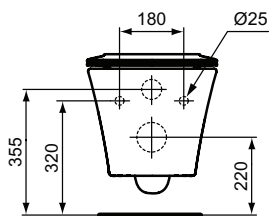

Finishes

01 Euro White