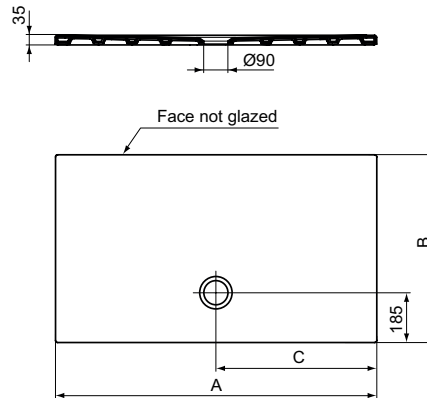

A	B	C
T2578YK	1200	700	700
T2577YK	1200	900	600
T2574YK	1200	800	600
T2576YK	1200	700	600
T2573YK	1000	800	500
T2575YK	1000	750	500
T2572YK	1000	700	500
T2571YK	900	700	450