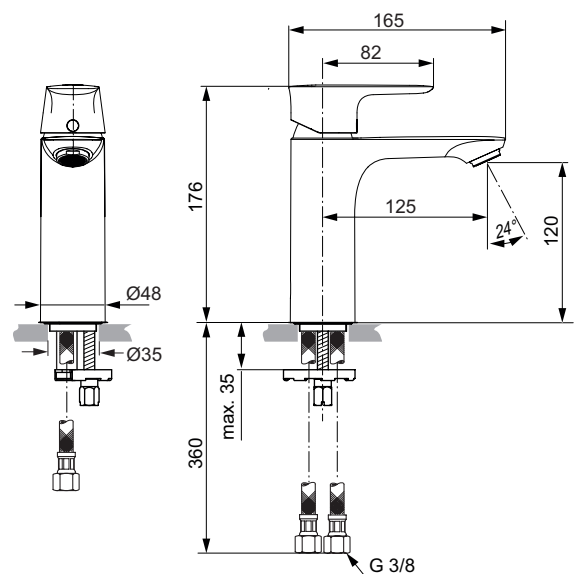

Description

One-hole basin mixer Grande, project
Brass cast body Ø48 mm
Metal handle with red and blue colour indication - printed on handle
Front handle fixation, chromed button
Aerator Perlator M24x1 with 5 l/min flow rate limiter
38 mm cartridge FirmaFlow® ISI with hot water limiter
Flexible hoses PEX G3/8"
Easy-Fix fixation with centering & sealing ring
Metal pop-up waste
Noise class 1
Finishes:
- technology electroplating (AA)
- technology PVD (GN, A2, A5)
Comply with EN817
- The same without pop-up waste

Sanitary brass

Product	Article-No.	Price/EUR
One-hole basin mixer Grande with pop-up waste	A7053AA	
	A7053A2	
	A7053A5	
	A7053GN	
One-hole basin mixer Grande without pop-up waste	A7055AA	
	A7055A2	
	A7055A5	
	A7055GN	

Finishes

- AA Chrome
- A2 Brushed Gold
- A5 Magnetic Grey
- GN Silver Storm

A7055