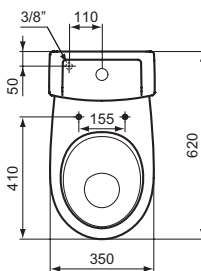

W3303

Finishes

01 Euro White