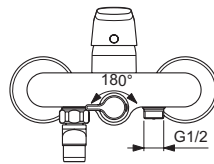

Description

Exposed bath & shower mixer
38 mm cartridge FirmaFlow® ISI with hot water limiter, with Click technology
Brass cast body
Manual ceramic diverter intergrated into the body
Metal handle with red and blue colour indication - printed on handle
S-connectors
Perlator aerator
Check valve
Comply with EN817

Exposed bath & shower mixer with long tubular spout
38 mm cartridge FirmaFlow® ISI with hot water limiter, with Click technology
Brass cast body
Manual ceramic diverter intergrated into the body
Metal handle with red and blue colour indication - printed on handle
S-connectors
Perlator aerator
Check valve
Tubular spout 320 mm
Comply with EN817

Sanitary brass

Product

Product	Article-No.	Price/EUR
Exposed bath & shower mixer with manual ceramic diverter	B1740AA	
Exposed bath & shower mixer with manual ceramic diverter and with long tubular spout	B1741AA	

Finishes

AA Chrome