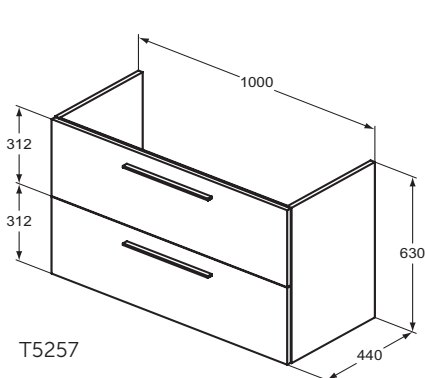

Furniture and mirrors

New

Description

Basin unit 80 cm - floor standing
Floor standing, 2 drawers, soft close system
Handles not included - separate order
Incl. mounting kit

For assembly with:

- i.Life A Vanity basin 84 cm T462001