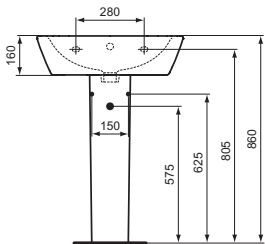

Finishes

- AA Chrome
- 01 Euro White