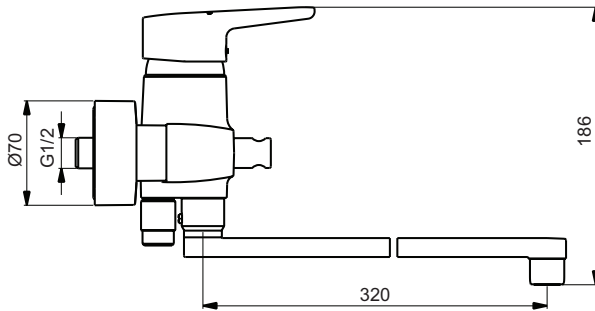

Finishes

AA Chrome