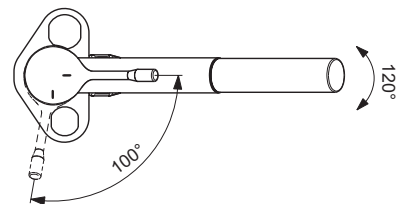

Description

One-hole sink mixer BlueStart® with low attached spout
Brass body with low attached tubular spout
Metal handle with red and blue colour indication - printed on handle
Cold start indication in central position
Hidden aerator
38 mm cartridge FirmaFlow® with hot water limiter + Click technology
Flexible hoses PEX G3/8"
Easy-Fix system for installation with centering & sealing ring
Finish: Chrome
Packaging: picture box
Comply with EN817

One-hole sink mixer BlueStart® with pull-out spout
Brass body with pull-out 1-functional spray
Metal handle with red and blue colour indication - printed on handle
Cold start indication in central position
Hidden aerator
38 mm cartridge FirmaFlow® with hot water limiter + Click technology
Flexible hoses PEX G3/8"
Easy-Fix system for installation with centering & sealing ring
Finish: Chrome
Packaging: picture box
Comply with EN817

Product

	Article-No.	Price/EUR
One-hole sink mixer with low attached spout	BC292AA	
One-hole sink mixer with pull-out spout	BC294AA	

Finishes

AA Chrome

BC294

Sanitary brass