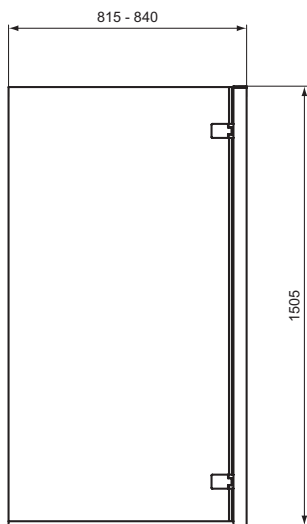

Finishes

EO Silver profile