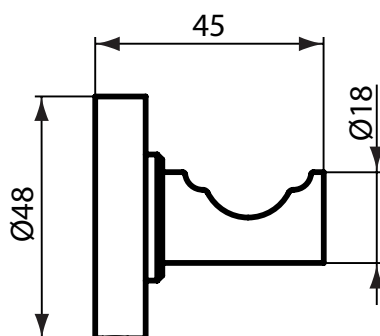

Finishes

XG Silk Black