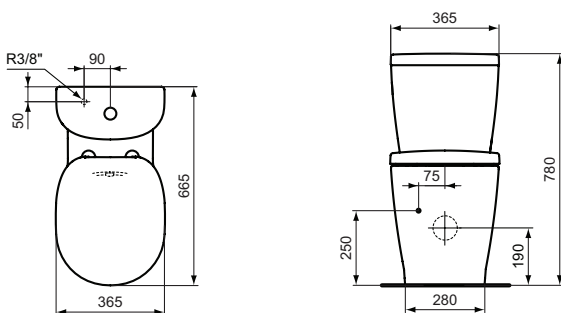

Ceramic products

E7856