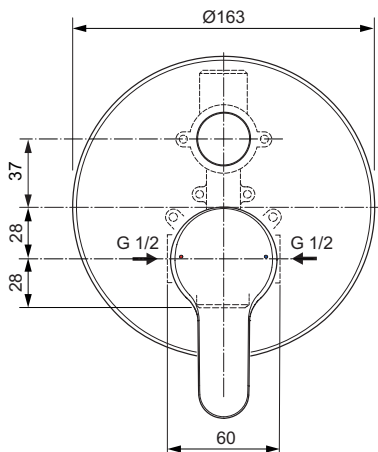

Finishes

AA Chrome

A7184

A7185

Sanitary brass