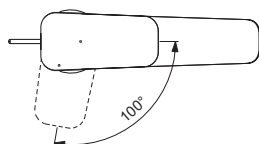

Finishes

AA Chrome

BD239