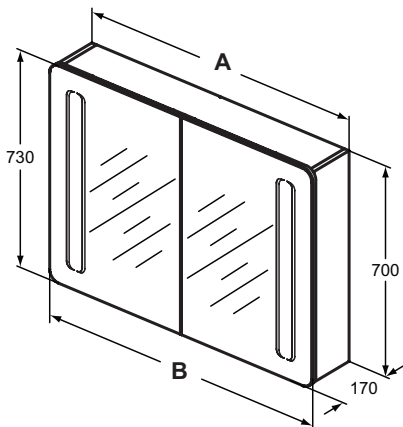

Finishes

AL Aluminium Effect

	A	B
T3425	1200	1230
T3389	1000	1030
T3388	800	830