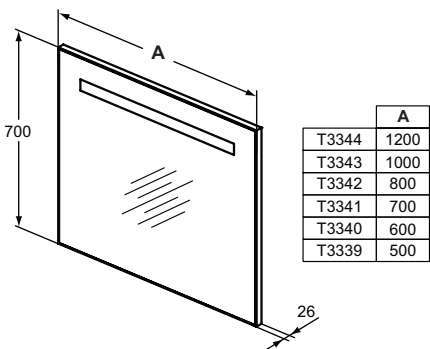

Finishes

BH Mirror