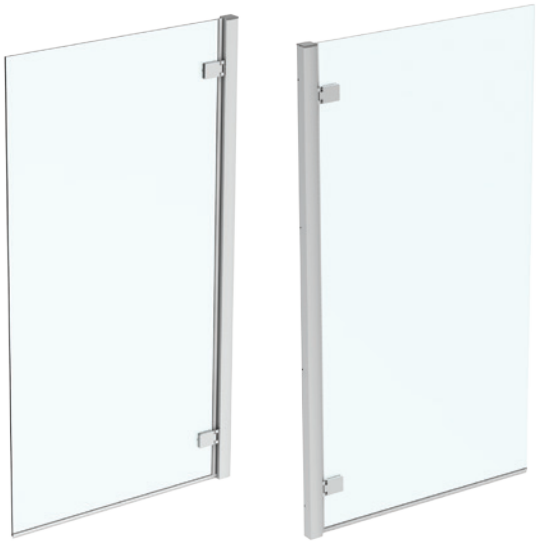

Finishes

EO Silver profile

Wellness

New

Description

Ideal Standard I.Life Hinge bath screen
 Product height at 1500 mm
 8 mm glass transparent with easy clean coating
 Vertical profile thickness 1.2 mm
 Profile adjustment 25 mm
 Hidden screws (cover profile on each wall profile side)
 Without towel rail
 Bath screen open to outside only
 Hinge to be fixed onto the wall fixation
 Note: Since hinge is in flush in fitting, product is non reversible, left and right versions available