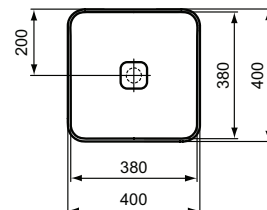

Finishes

- AA Chrome
- 01 Euro White

T2963