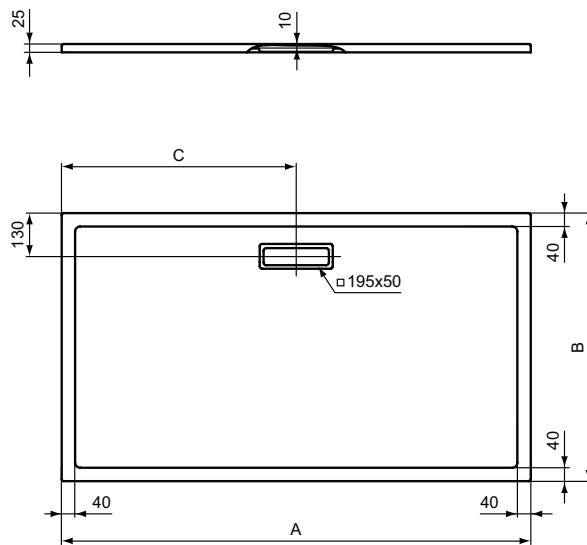

Product	W x D x H mm	Kg	Article-No.	Price/EUR
Rectangular acrylic shower tray 100x70 cm	1000 x 700 x 25		T447501 T4475V1	
Rectangular acrylic shower tray 90x75 cm	900 x 750 x 25		T448001 T4480V1	
Rectangular acrylic shower tray 90x70 cm	900 x 700 x 25		T447401 T4474V1	
Rectangular acrylic shower tray 80x90 cm	800 x 900 x 25		T448101 T4481V1	

Recommended equipment

Waste System with decorative cover in chrome	T4493AA	
MEPA-Set installation girder for shower trays	K725567	
Legset kit for Ultraflat New for raised installation	T462767	

Finishes

- AA Chrome
- 01 Euro White
- V1 Silk White (Matt White)

	A	B	C
T4468	1000	800	500
T4469	1200	800	600
T4470	1400	800	700
T4471	1600	800	800
T4472	1700	800	850
T4473	1800	800	900
T4474	900	700	450
T4475	1000	700	500
T4476	1200	700	600
T4477	1400	700	700
T4478	1600	700	800
T4479	1700	700	850
T4480	900	750	450
T4481	900	800	450
T4482	1000	900	500
T4483	1200	900	600
T4484	1400	900	700
T4485	1600	900	800
T4486	1700	900	850
T4487	1800	900	900
T4489	1200	1000	600
T4490	1400	1000	700