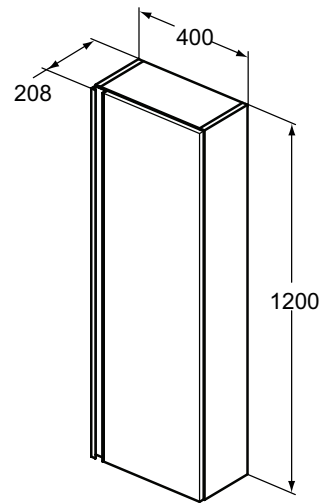

Description

High column
1 door, soft close system
4 internal glass and 1 wooden shelves
1 integrated handle
Wall mounted, reversible
Including mounting kit

Short column
1 door, soft close system
2 internal glass and 1 wooden shelves
1 integrated handle
Wall mounted, reversible
Including mounting kit

Type of materials: See section Technical information: Materials

Furniture and mirrors

Product	W x D x H mm	Kg	Article-No.	Price/EUR
High column	400 x 300 x 1700	33,0	T0054OV T0054PH T0054PU T0054WI	
Short column	400 x 208 x 1200	23,0	T0055OV T0055PH T0055PU T0055WI	

Finishes

- OV Glossy White (Handle: Matt White)
- PH Glossy Light Grey (Handle: Matt Light Gray)
- PU Matt Dark Taupe (Handle: Matt Dark Taupe)
- WI Matt Avio (Handle: Matt Light Gray)

T0055