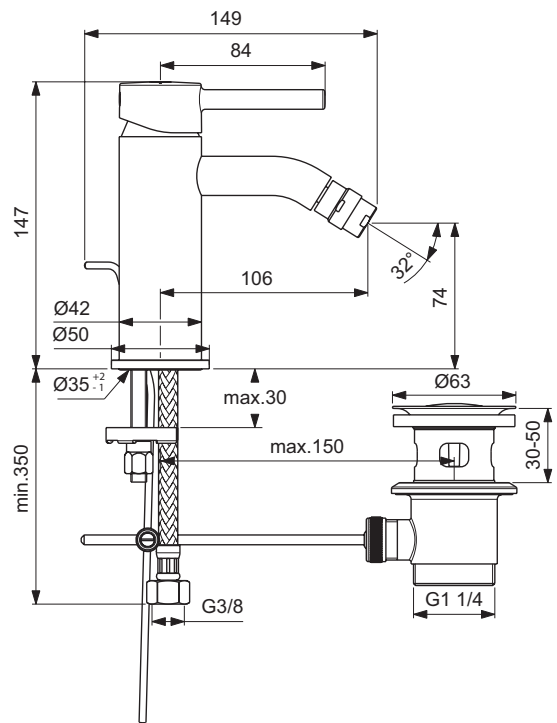

BC197XG

Sanitary brass