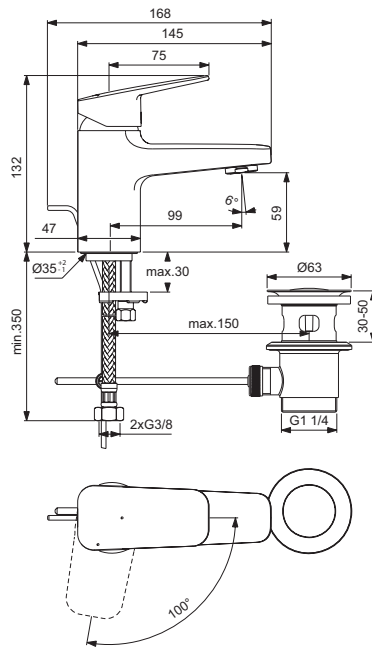

New

Description

Basin mixer rim mounted H60 Blue Start®
One-hole basin mixer with Comfort area below aerator 60 mm
38 mm ceramic cartridge Firma Flow with hot water limiter
Metal handle with red and blue color indication
Slim aerator 5l/min
Easy fix system for installation
Flexible hoses G3/8" for water supply connection
Blue Start® Technology
Finish: Chrome
Comply with EN817

1. Options:
2. With metal pop-up waste
   - With plastic pop-up waste
   - Without pop-up waste

Product

Product	Article-No.	Price/EUR
Basin mixer rim mounted H60 with pop-up waste; Blue Start®	BD203AA	
Basin mixer rim mounted H60 with pop-up waste; Blue Start®	BD205AA	
Basin mixer rim mounted H60 without pop-up waste; Blue Start®	BD201AA	

Finishes

AA Chrome

BD205

BD201

Sanitary brass