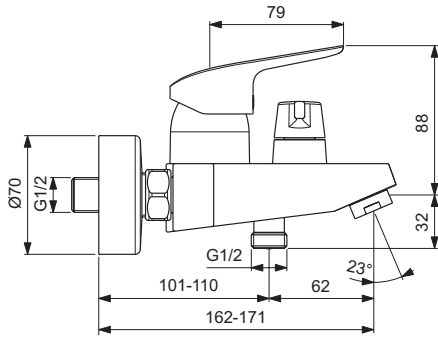

Finishes

AA Chrome

B1740