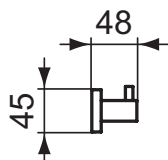

Description

Single robe hook
Included fixing set

Double robe hook
Included fixing set

Product	W x D x H mm	Kg	Article-No.	Price/EUR
Single robe hook	45 x 48 x 49	0,2	E2192AA	
Double robe hook	87 x 66 x 45	0,2	E2193AA	

Finishes

AA Chrome

E2193

Accessories