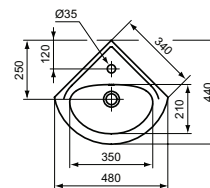

Finishes

- AA Chrome
- 01 Euro White