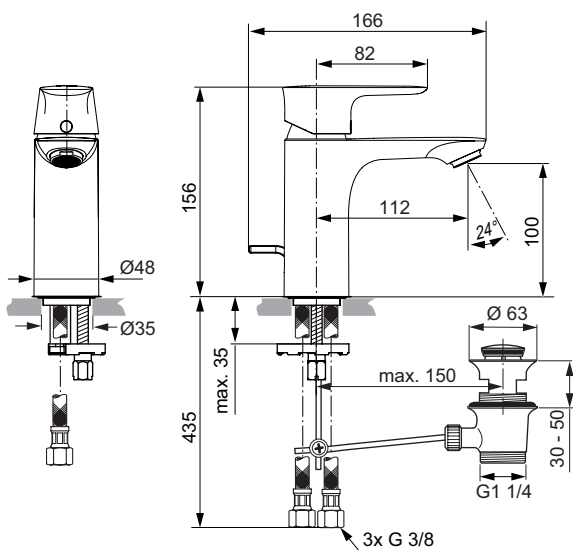

Finishes

- AA Chrome
- A2 Brushed Gold
- A5 Magnetic Grey
- GN Silver Storm

A7022