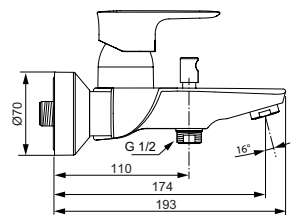

Finishes

- AA Chrome
- A2 Brushed Gold
- A5 Magnetic Grey
- GN Silver Storm

A7032

A7033

Sanitary brass