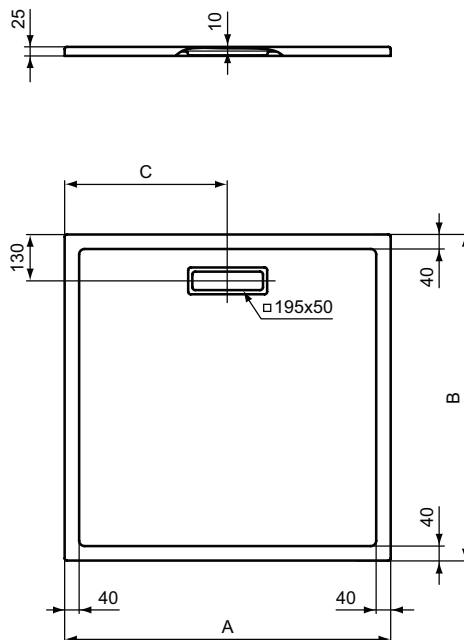

Finishes

- AA Chrome
- 01 Euro White
- V1 Silk White (Matt White)

	A	B	C
T4465	700	700	350
T4466	800	800	400
T4467	900	900	450
T4488	1000	1000	500