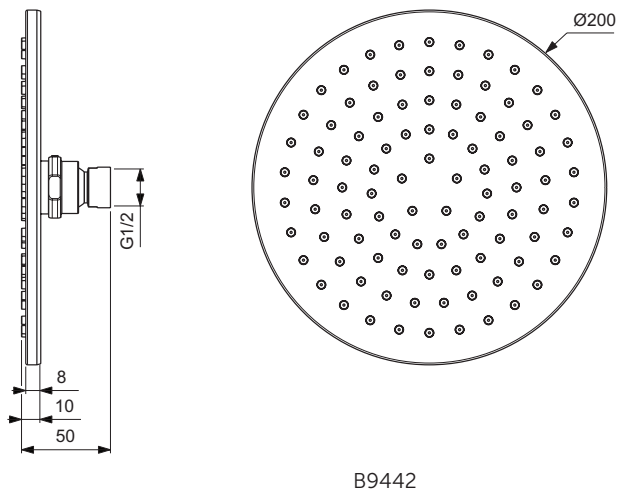

Finishes

AA Chrome