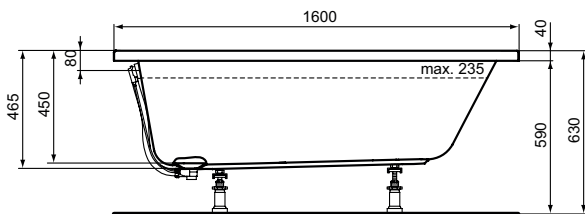

Finishes

- AA Chrome
- 01 Euro White