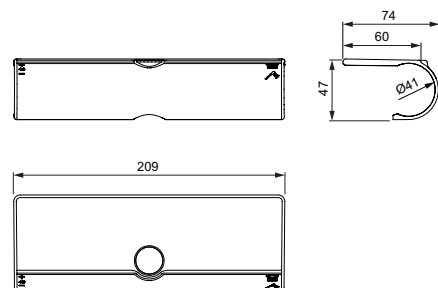

Description

Shower system with exposed thermostatic mixer
Ceratherm T25 exposed shower thermostatic mixer
Exposed model, standard S-connectors
FirmaFlow® Therm cartridge
Ceramic valve G1/2 180°
Cool body technology
Plastic handles with hot water at 40°C stop button and 50% water volume stop button
Non return valve
- Plastic shower head Ø200 mm with 12 l/min water flow limiter
- 100 mm 3F Idealrain hand shower with 8 l/min water flow limiter
- Vertically adjustable wall bracket for fixation to the wall
- 1600 mm Idealflex shower hose
Comply with EN 1111

Options:
Wrap over shelf for shower systems exposed

Recommended equipment

Riser rail extension 300 mm (A861380AA)
Riser rail extension 150 mm (A861379AA)

Product

Product	Article-No.	Price/EUR
Shower system with exposed thermostatic mixer	A7208AA	
Wrap over shelf for shower systems exposed	A7601AA	

Recommended equipment

Riser rail extension 300 mm	A861380AA	
Riser rail extension 150 mm	A861379AA	

Finishes

AA Chrome