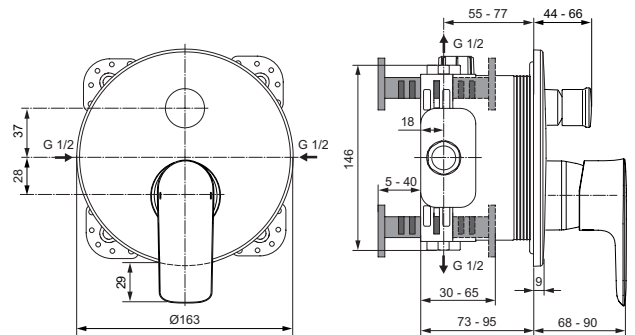

Necessary equipment

EASY-BOX universal built-in Kit 1	A1000NU	
-----------------------------------	---------	--

Finishes

- AA Chrome
- A2 Brushed Gold
- A5 Magnetic Grey
- GN Silver Storm

A7034

A7035

Description