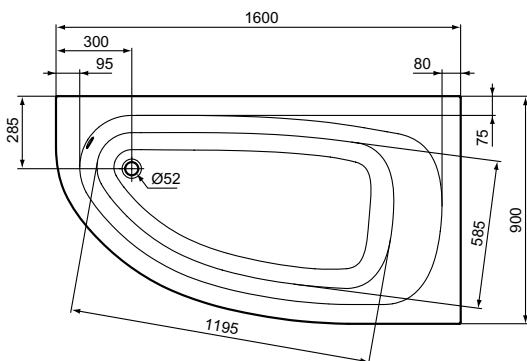

Finishes

- AA Chrome
- 01 Euro White