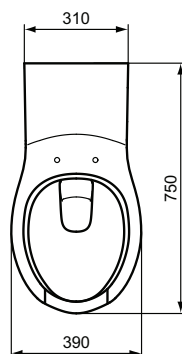

Finishes

01 Euro White