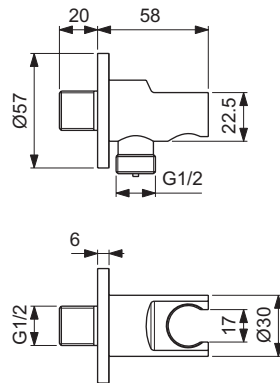

Description

Hand shower support
Cylindrical design
Metal with plastic insert
Finishes:
- technology electroplating (AA)
- technology PVD (GN, A2, A5)

Hand shower support with G1/2 connection
Cylindrical design
Metal escutcheon, with plastic insert
G 1/2 connection with back flow prevention
Finishes:
- technology electroplating (AA)
- technology PVD (GN, A2, A5)

Wall-elbow
Cylindrical design metal wall elbow
G 1/2 connection with back flow prevention
Finishes:
- technology electroplating (AA)
- technology PVD (GN, A2, A5)

Product	Article-No.	Price/EUR
Hand shower support	BC806AA	
	BC806GN	
	BC806A2	
	BC806A5	
Hand shower support with G1/2 connection	BC807AA	
	BC807GN	
	BC807A2	
	BC807A5	
Wall-elbow	BC808AA	
	BC808GN	
	BC808A2	
	BC808A5	

Finishes

- AA Chrome
- A2 Brushed Gold
- A5 Magnetic Grey
- GN Silver Storm

BC807

Showers