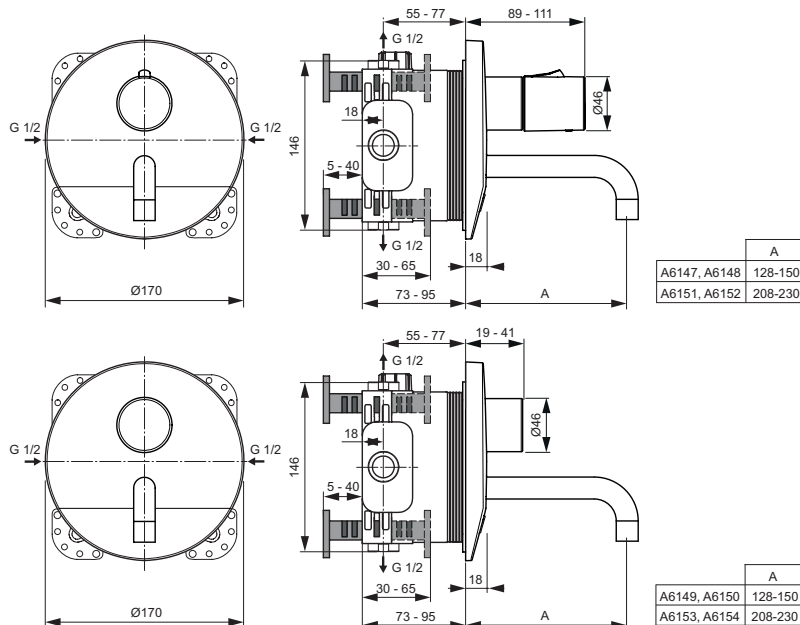

Finishes

AA Chrome