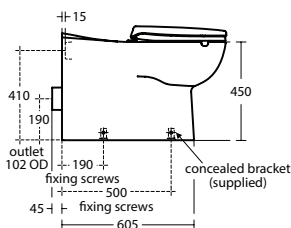

Finishes

- LJ Grey
- 01 Euro White
- 36 Blue
- RN Charcoal