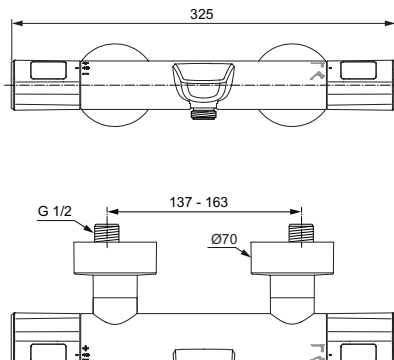

Description

Exposed thermostatic shower mixer
Exposed model, S-connection with hidden nuts
FirmaFlow®Therm cartridge new technology
Ceramic valve G1/2 180°
Cool body technology
Without accessories
Diamond metal handles with hot water at 40°C stop button and 50% water volume stop button
Non return valve
Comply with EN 1111

Wrap over shelf for T25, T50, T100, T125 Ideal Standard thermostatic shower mixers exposed
Made of plastic
Chrome plated
Ideal Standard logo
Temperature indication to provide clear definition of temperature with figures

Sanitary brass

Product	Article-No.	Price/EUR
Exposed thermostatic shower mixer	A7229AA	
Exposed thermostatic bath & shower mixer	A7238AA	
Recommended equipment		
Wrap over shelf for T25, T50, T100, T125 Ideal Standard thermostatic shower mixers exposed	A7215AA	

Finishes

AA Chrome

A7229

A7215

A7238