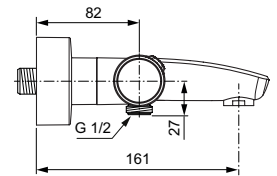

Finishes

XG Silk Black

A7201