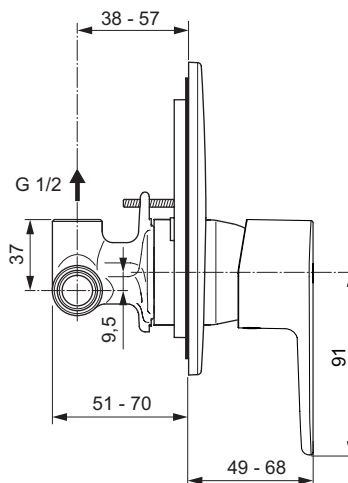

Price/EUR

Finishes

AA Chrome
XG Silk Black