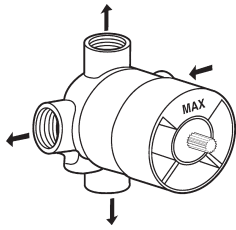

Sanitary brass

Product	Article-No.	Price/EUR
Built-in Kit 1 stop valve, G1/2, rubber sealing	BC461NU	
Built-in Kit 1 stop valve, G3/4, rubber sealing	BC462NU	

BC461

BC462

Description

Multiway diverter
 Built-in Kit 1 version
 A2391NU Kit 1 G1/2 connection 3/4 positions diverter, 3 outlets