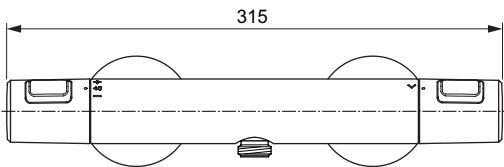

Finishes

XG Silk Black

A7201