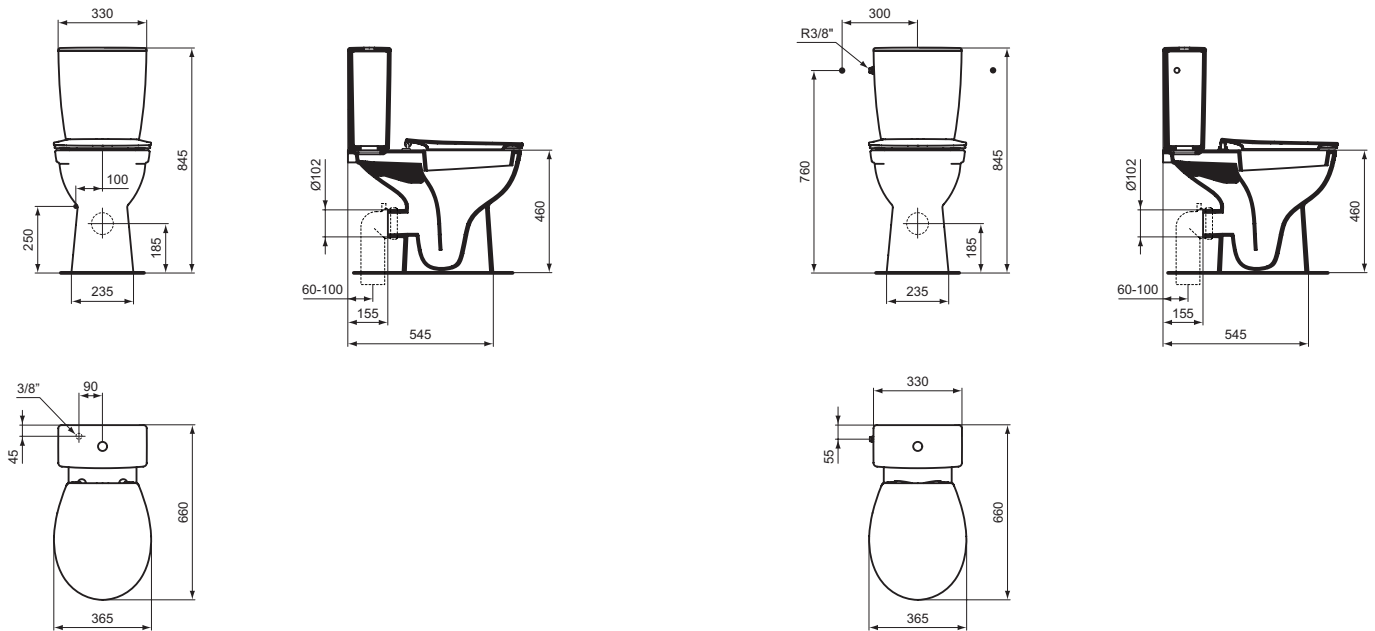

Finishes

01 Euro White