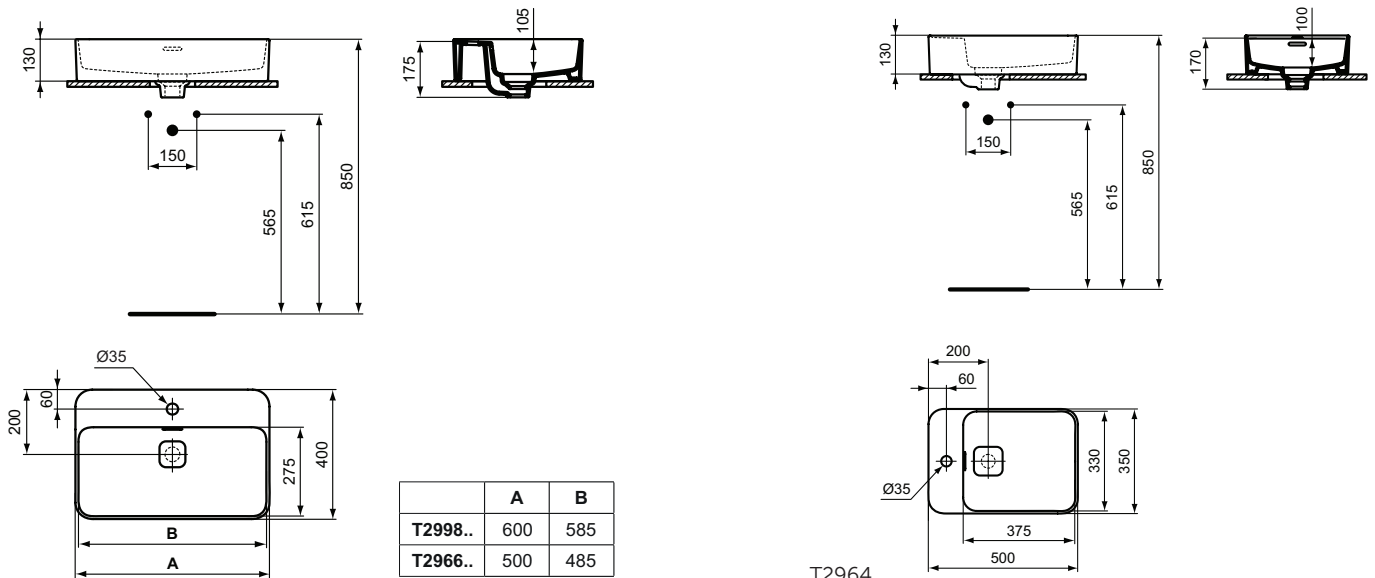

Finishes

- AA Chrome
- 01 Euro White

T2964