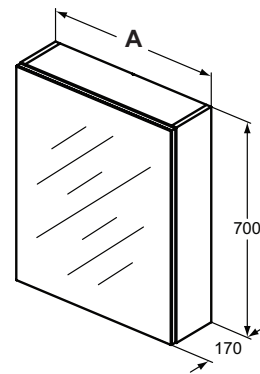

T3373

	A
T3430	600
T3428	500