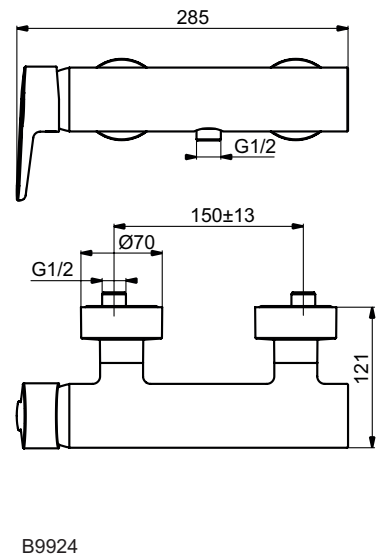

Finishes

AA Chrome