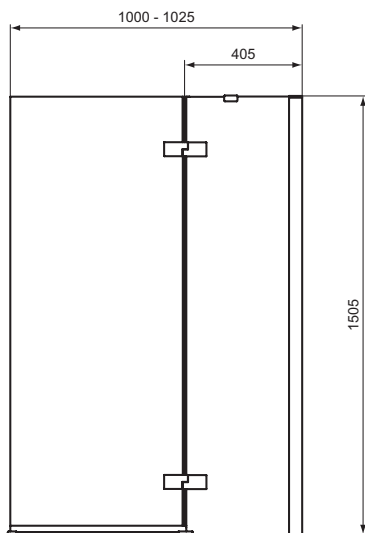

Finishes

EO Silver profile