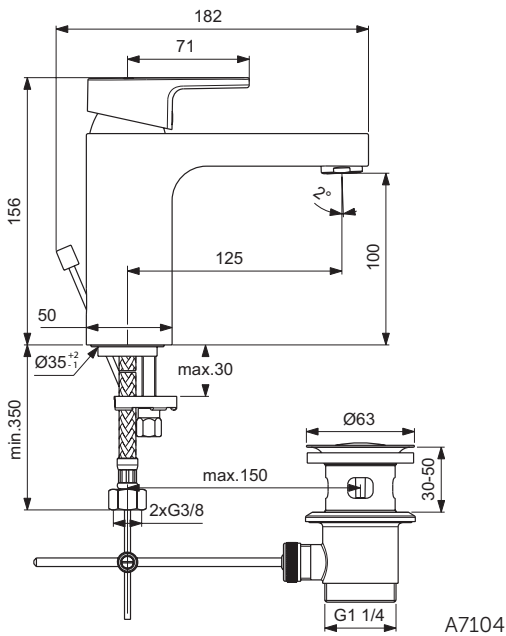

Finishes

AA Chrome