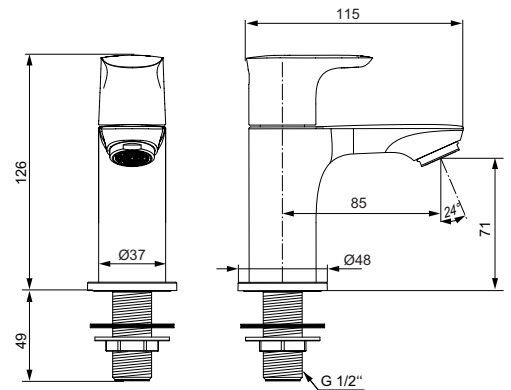

Description

One-hole bidet mixer, slim
Brass cast slim body
Metal handle with red and blue colour indication - printed on handle
Flexible hoses PEX G3/8"
Ball-joint & PCA aerator M18x1 with 5 l/min flow rate limiter
28 mm cartridge FirmaFlow® ISI with hot water limiter
Metal pop-up waste with plastic plug
Easy-Fix fixation with centering & sealing ring
Noise class 1
Finishes:
- technology electroplating (AA)
- technology PVD (GN, A2, A5)
Comply with EN817

Pillar tap, slim
Pillar tap body
New handle cap with logo Ideal Standard (no colour marking)
Front handle fixation, rubber button (grey)
Aerator M24x1 with 5 l/min flow rate limiter
G1/2" Ceramic disc headpart
G1/2" shank fixation
Finishes:
- technology electroplating (AA)
- technology PVD (GN, A2, A5)
Comply with EN817

Sanitary brass

Product	Article-No.	Price/EUR
One-hole bidet mixer	A7030AA	
	A7030A2	
	A7030A5	
	A7030GN	
Pillar tap	A7031AA	
	A7031A2	
	A7031A5	
	A7031GN	

Finishes

- AA Chrome
- A2 Brushed Gold
- A5 Magnetic Grey
- GN Silver Storm

A7031