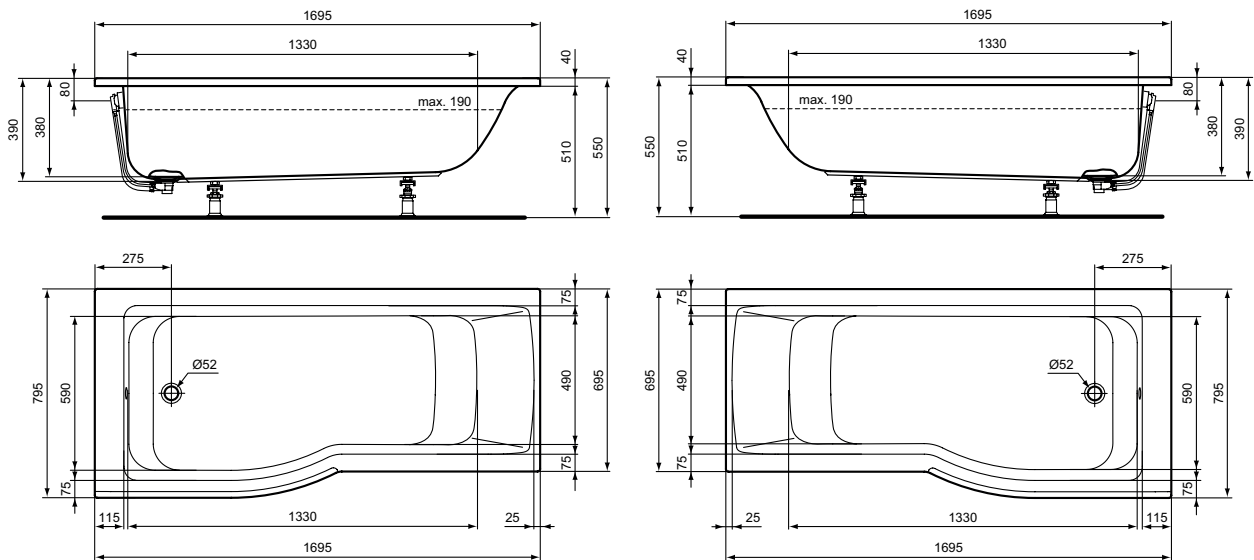

Finishes

- AA Chrome
- EO Silver profile
- 01 Euro White

E1134 - Left hand version

E1135 - Right hand version