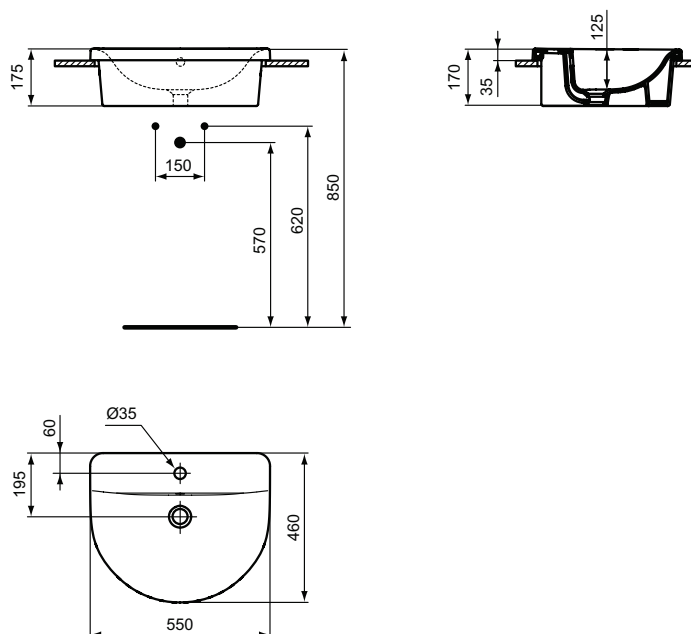

Finishes

- AA Chrome
- 01 Euro White
- MA Euro white Ideal Plus