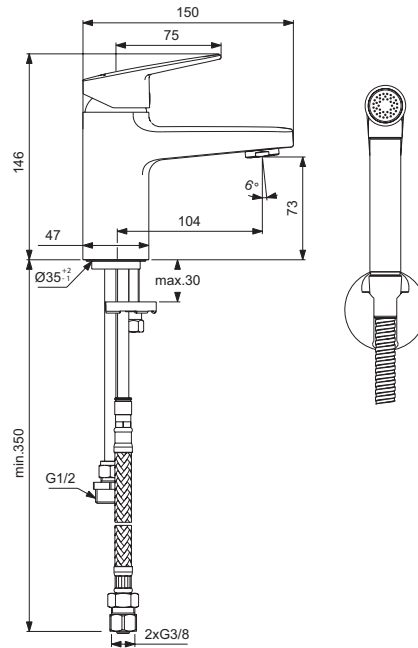

BD213

Price/EUR

Finishes

AA Chrome