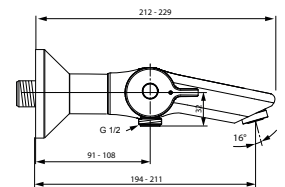

Description

Ceraplus 2 Thermostatic Shower exposed mixer (with On/Off S connectors)
Cool Body technology
Suitable for thermal disinfection
Thermostatic cartridge
Backflow preventer
On/Off S connectors
Metal handle with hot water stop button pre-fixed at 40°C
Covered S-Connectors
Comply with EN1111

Ceraplus 2 Thermostatic Bath & Shower exposed mixer (with On/Off S connectors)
Cool Body technology
Suitable for thermal disinfection
Thermostatic cartridge
Backflow preventer
Low-aerosol flow straightener in vandal proof housing
On/Off S connectors
Metal handle with hot water stop button pre-fixed at 40°C
Covered S-Connectors
Comply with EN1111
- The same with Standard S-connection

Product

Product	Article-No.	Price/EUR
Thermostatic Shower exposed mixer (with On/Off S connectors)	A6870AA	
Thermostatic Bath & Shower exposed mixer (with On/Off S connectors)	A6873AA	
Thermostatic Bath & Shower exposed mixer (with Standard S-connection)	A6874AA	

Finishes

AA Chrome

A6874