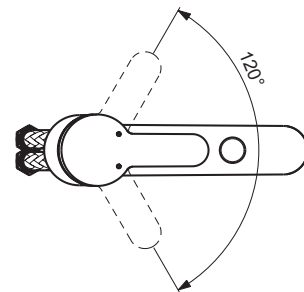

Description

Exposed bath & shower mixer with long tubular spout
Fixation with cylindrical nuts and metal escutcheons
47 mm IS cartridge with hot water limiter, with Click
Without accessories
Metal handle with red and blue indicator
Turnable tubular spout 320 mm
Automatic diverter
Perlator aerator
Non-return valve
Comply with EN817

One-hole bath & shower mixer
Easy-fix fixation
Centering & Sealing Ring
Flexible hoses G3/8" for water supply system connection
47 mm IS cartridge with hot water limiter, with Click
Metal handle with red and blue indicator
Automatic diverter
Perlator aerator
Non-return valve
Comply with EN817

Product

	Article-No.	Price/EUR
Exposed bath & shower mixer with long tubular spout	B9923AA	
One-hole bath & shower mixer	B9922AA	

Finishes

AA Chrome

B9922