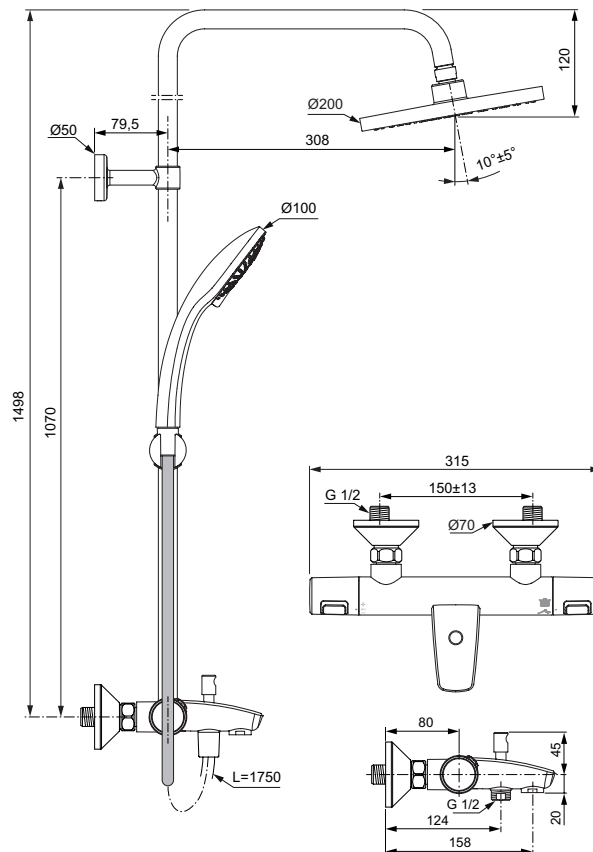

Finishes

AA Chrome

product design award

2013

Description

Idealrain Cube M3 Shower Kit System

Built-in application:

2-way ceramic diverter in brass body