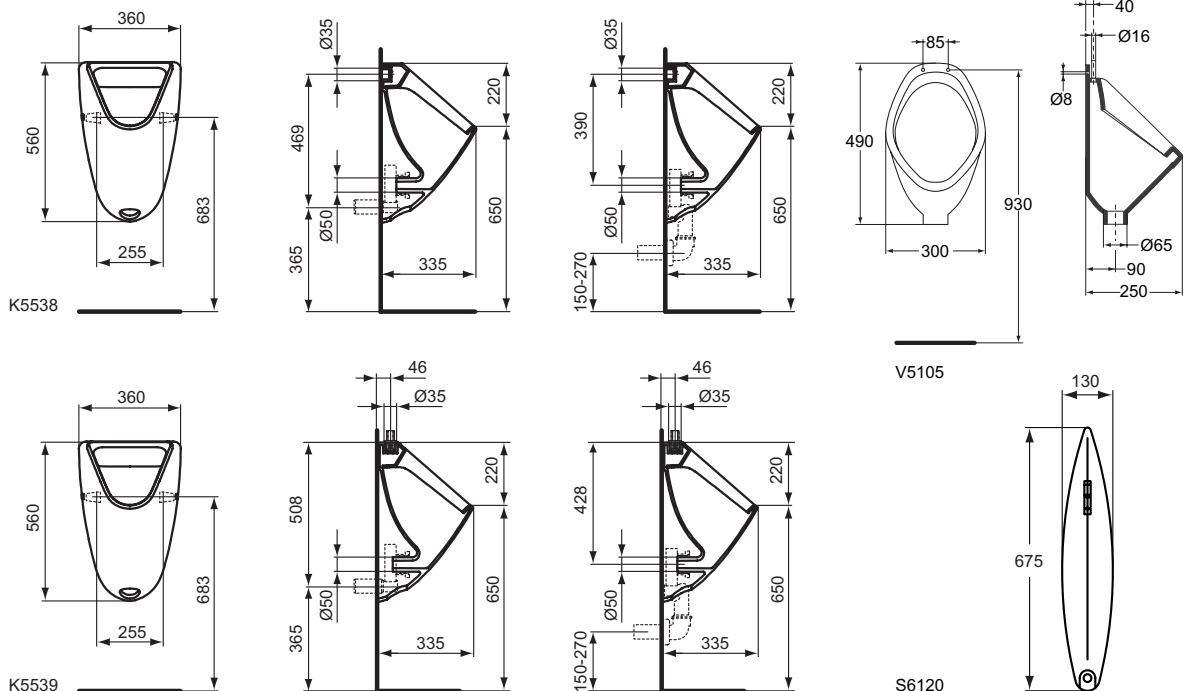

Finishes

- AA Chrome
- 01 Euro White
- 02 Neutral

Public sector solutions