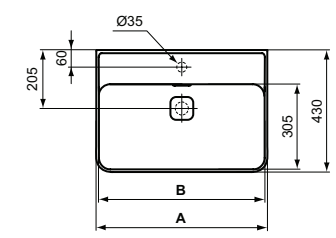

T3724

	A	B	C	D
T3001	800	780	795	280
T3639	800	780	800	280
T3000	600	580	795	280
T3638	600	580	800	280
T2928	500	480	800	200
T3637	500	480	800	200