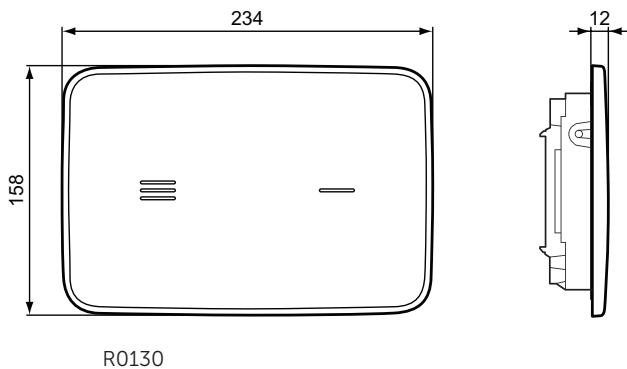

Finishes

- AC White
- SA White glass
- A6 Matt Black
- RX Black