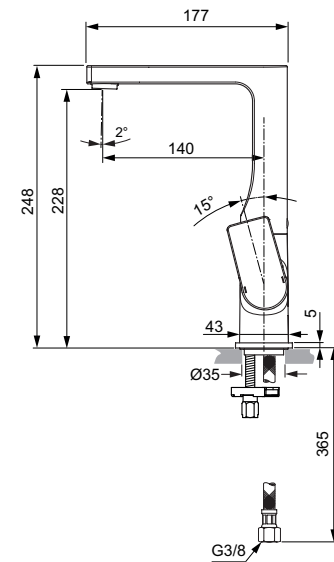

Description

- High cast spout basin mixer
- 28 mm cartridge with hot water limiter
- Metal handle with logo Ideal Standard and red/blue printing
- Aerator Perlator M24x1 with 5 l/min flow rate limiter
- Metal pop-up waste
- Flexible hoses PEX G3/8"
- Easy-Fix fixation with centering & sealing ring
- Noise class 1
- Comply with EN817
- The same without pop-up waste

Product

	Article-No.	Price/EUR
High cast spout basin mixer with metal pop-up waste	A7110AA	
High cast spout basin mixer without pop-up waste	A7111AA	

Finishes

AA Chrome

Sanitary brass

A7111