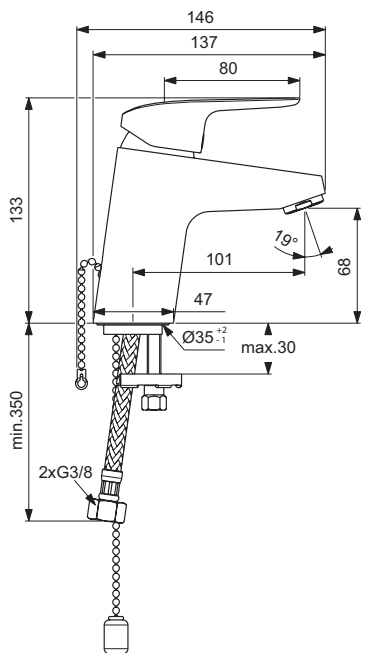

Description

One-hole basin mixer
38 mm cartridge FirmaFlow® with hot water limiter
Brass cast body
Metal handle with red and blue colour indication - printed on handle
Slim Perlator aerator with 5 l/min flow rate limiter
Plastic pop-up waste
Flexible hoses G3/8" for water supply system connection
Easy-Fix system for installation
Comply with EN817
- The same with metal pop-up waste
- The same with chain
- The same without pop-up waste

Sanitary brass

Product

Product	Article-No.	Price/EUR
One-hole basin mixer with plastic pop-up waste, with 5 l/min flow rate limiter	B1707AA	
One-hole basin mixer with metal pop-up waste, with 5 l/min flow rate limiter	B1708AA	
One-hole basin mixer with chain, with 5 l/min flow rate limiter	B1709AA	
One-hole basin mixer without pop-up waste, with 5 l/min flow rate limiter	B1710AA	

Finishes

AA Chrome

B1709