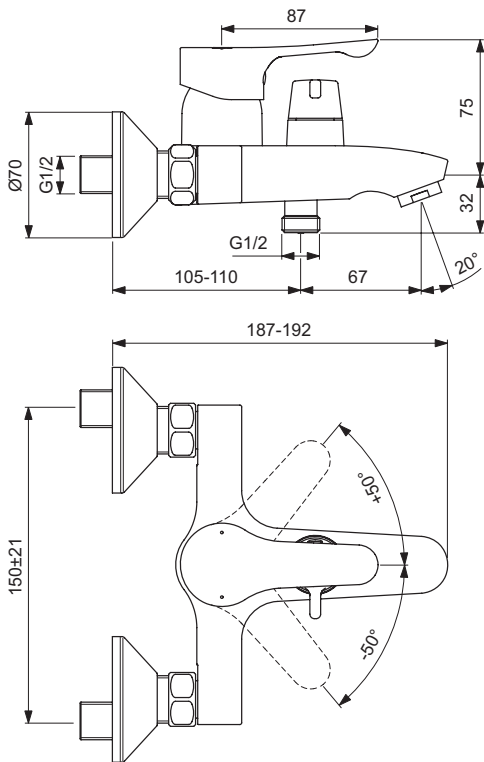

Finishes

AA Chrome

BC489