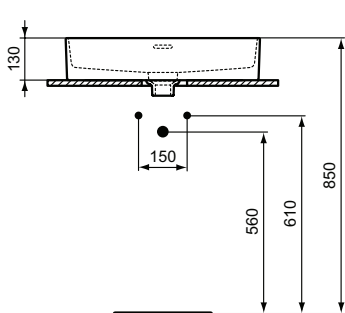

Finishes

- AA Chrome
- 01 Euro White

T3604