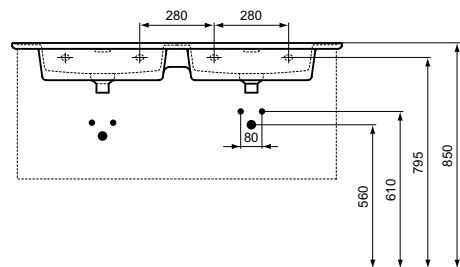

Finishes

- AA Chrome
- 01 Euro White