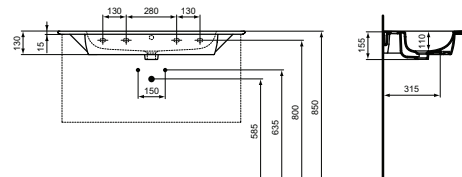

New

Description

Vanity basins Ideal Standard i.life A 124, 104, 84,64 cm
Central taphole punched, overflow
In carton box
EN 14688

For assembly only with:

- Basin 124 cm: Ideal Standard i.life A basin unit 120 cm or alone with siphon
- Basin 104 cm: Ideal Standard i.life A basin unit 100 cm or alone with siphon
- Basin 84 cm: Ideal Standard i.life A basin unit 80 cm or alone with siphon
- Basin 64 cm: Ideal Standard i.life A basin unit 60 cm or alone with siphon

Available April 2022

Product	W x D x H mm	Kg	Article-No.	Price/EUR
Vanity basins 124 cm	1240 x 460 x 155		T462201	
Vanity basins 104 cm	1040 x 460 x 155		T462101	
Vanity basins 84 cm	840 x 460 x 155		T462001	
Vanity basins 64 cm	640 x 460 x 155		T461901	

Recommended equipment

Recommended fixation set M10 x 140 mm - please order 2 sets for 124 cm and 104 cm basin (4-point fixation)	WW965340
Design siphon (in case installation without semipedestal and without base cabinet)	E0079AA
Design stop angle valve (water connection G1/2, connection with mixer 10 mm/G3/8)	A3491AA
Siphon waste G1 1/4 - tubular type	A2305AA
Stop angle valve (water connection G1/2, connection with mixer 10 mm/G3/8)	B7883AA
Escutcheon for siphon G1 1/4 (in case installation with mixer without pop up waste)	B4801AA

Finishes

- AA Chrome
- 01 Euro White

T4620

T4619