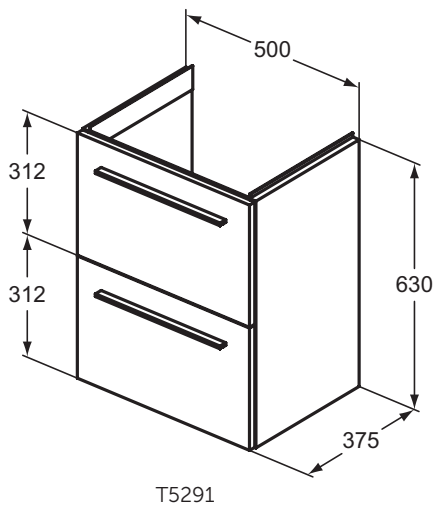

Finishes

- XG Silk Black
- YE Brill Aluminium
- **XX:**
- DU Matt White
- NF Sand Beige Matt
- NG Quartz Grey Matt
- NV Carbon Grey Matt
- NH Greige Matt
- NX Natural Oak
- NW Coffee Oak