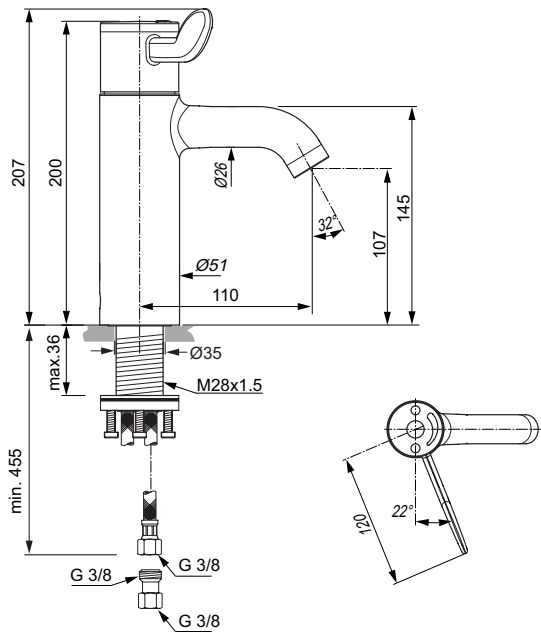

Price/EUR

Finishes

AA Chrome

A6692