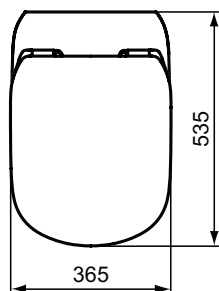

Finishes

V3 Silk Black (Matt Black)