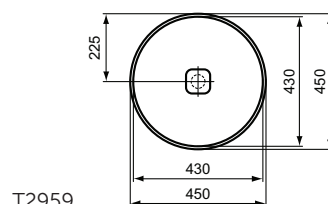

A	B
T2961..	450	430
T2929..	380	360