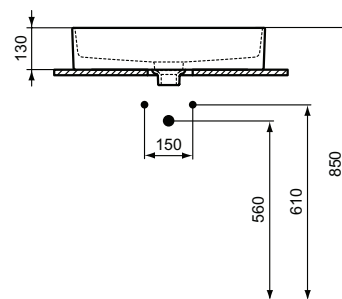

Finishes

- AA Chrome
- 01 Euro White

T3604