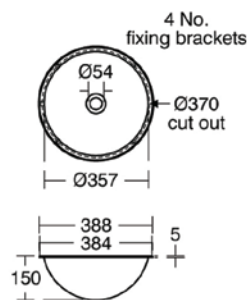

Description

Troon 2 countertop basin
Countertop washbasin 39 cm complete
With 1. 1/2" waste and fixing clips, no overflow
Can also be fixed using clips provided as under-countertop washbasin
Can be mounted from on top or underneath
Trap 1 1/2" plastic resealing bottle with 75mm seal, multi-purpose outlet (not included)

Berwick 2 countertop basin
Stainless steel self rimming countertop bowl
1 1/4" combined chainwaste & plug overflow, with fixing kit
Trap 1 1/4" plastic resealing bottle with 75mm seal, multi-purpose outlet (not included)

Product	W x D x H mm	Kg	Article-No.	Price/EUR
Troon 2 Countertop washbasin 39 cm complete	388 x 388 x 150	2,6	S2629MY	
Berwick 2 Stainless steel self rimming countertop bowl	472 x 390 x 140	2,8	S2628MY	

Recommended equipment

Trap 1 1/2" plastic resealing bottle with 75 mm seal, multi-purpose outlet (for Troon 2)	S892567	
Trap 1 1/4" plastic resealing bottle with 75 mm seal, multi-purpose outlet (for Berwick 2)	S892067	

Finishes

MY Stainless Steel