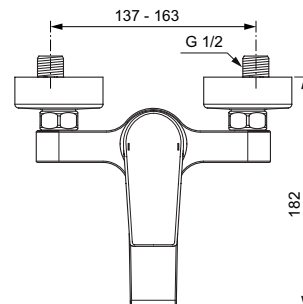

Finishes

AA Chrome

A6581