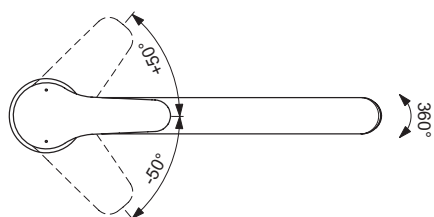

Finishes

AA Chrome

BC490