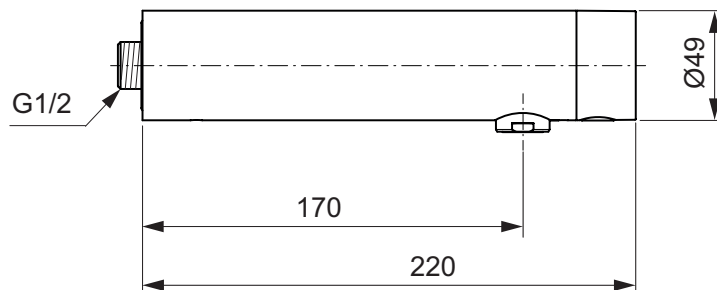

Finishes

- AA Chrome
- B3 Black Onyx
- XG Silk Black