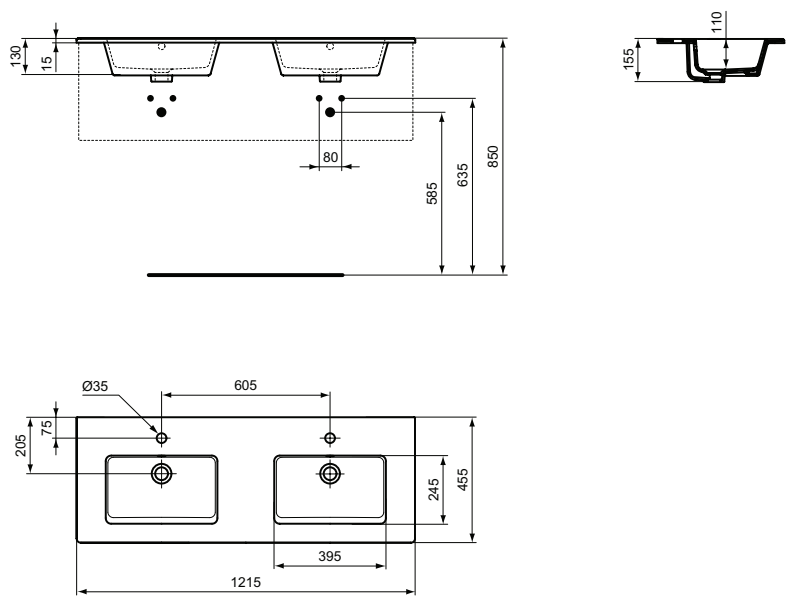

Finishes

- AA Chrome
- 01 Euro White