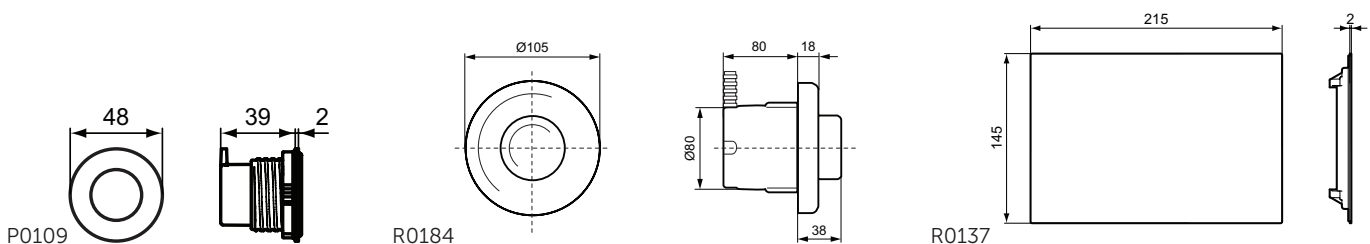

Finishes

- AA Chrome
- AC White
- JG Matt Chrome