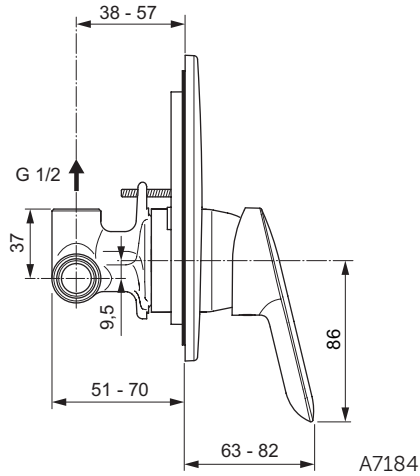

Finishes

AA Chrome

A7184

A7185

Sanitary brass