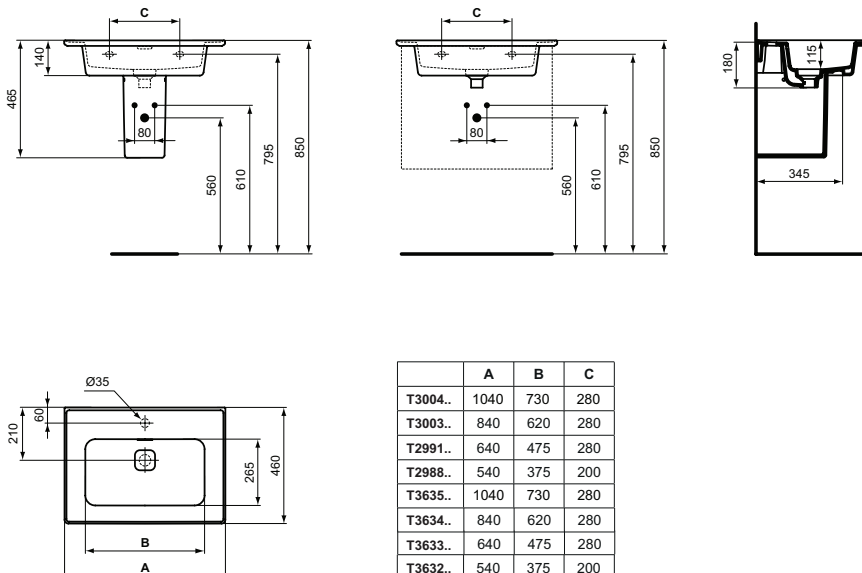

Finishes

- AA Chrome
- 01 Euro White