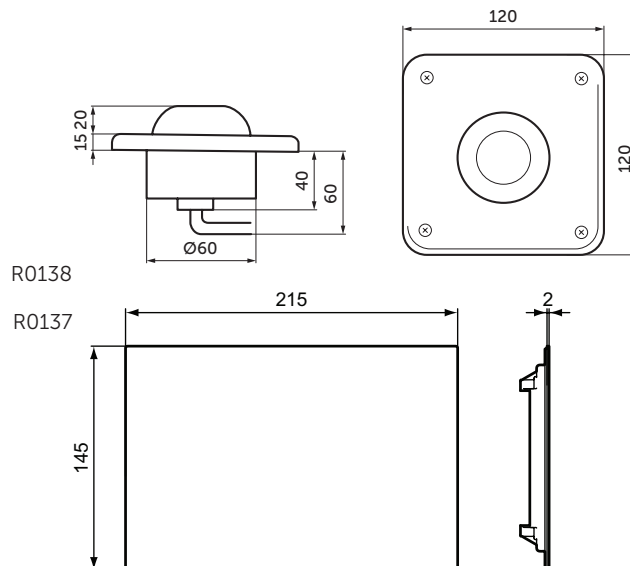

R018667

Finishes

- AA Chrome
- AC White
- JG Matt Chrome
- MY Stainless Steel