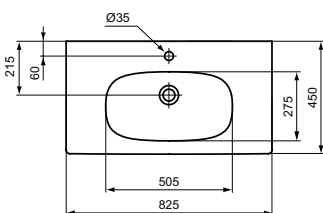

Finishes

- AA Chrome
- XG Silk Black (Matt Black)
- V3 Silk Black (Matt Black)