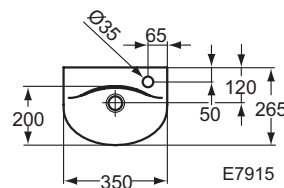

Ceramic products

Description

Handwash basin 45 cm
- One tap hole and overflow, in carton box
EN 14688
In carton box
For assembly with: semi-pedestal small

Handwash basin Arc 35 cm
- One left tap hole and overflow
- One right tap hole and overflow
EN 14688
In carton box
For assembly with: alone only

Semi-pedestal small
In carton box
Including: Fixation set TT0257919

Product	W x D x H mm	Kg	Article-No.	Price/EUR
Handwash basin Arc 45 cm, one tap hole and overflow	450 x 360 x 160	10,0	E796801 E7968MA	
Handwash basin Arc 35 cm, one left tap hole and overflow	350 x 265 x 155	7,0	E791401 E7914MA	
Handwash basin Arc 35 cm, one right tap hole and overflow	350 x 265 x 155	7,0	E791501 E7915MA	

Recommended equipment

Semi-pedestal, small (Including fixation set TT0257919)	E797501	
Fixation set M8 x 90 mm	K714467	
Siphon waste G1 1/4 - tubular type	A2305AA	
Stop angle valve (water connection G1/2, connection with mixer 10 mm/ G3/8) - 1 pc	B7883AA	
Escutcheon for siphon G1 1/4 (in case installation with mixer without pop-up waste)	B4801AA	

Finishes

- AA Chrome
- 01 Euro White
- MA Euro white Ideal Plus

E7914, E7915

E7915