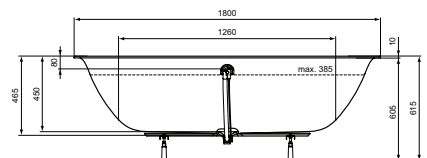

Finishes

- AA Chrome
- 01 Euro White
- V1 Silk White

R0294

R0295

R0296

Wellness