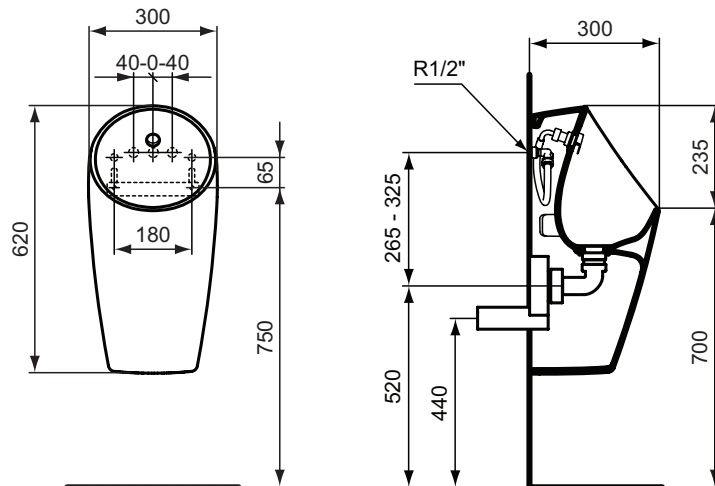

Finishes

- AA Chrome
- AC White
- JG Matt Chrome
- 01 Euro White