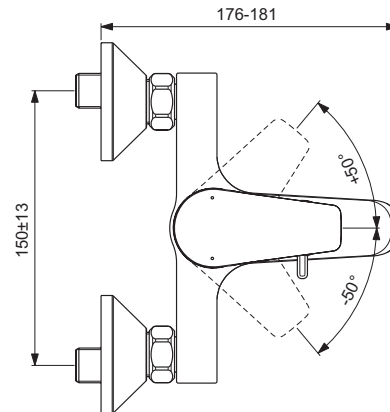

Finishes

AA Chrome

BC692

BC494

Sanitary brass