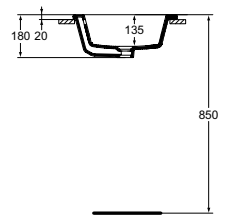

Finishes

- AA Chrome
- 01 Euro White

K0779