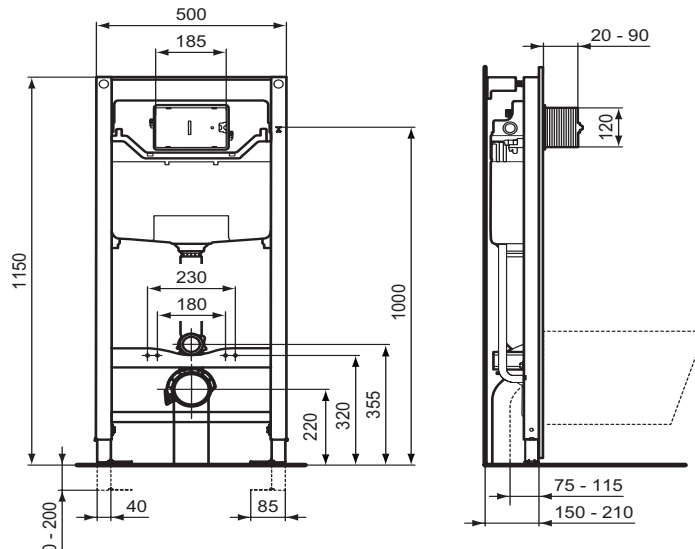

Recommended equipment

Corner installation kit (Enables the installation of WCs in bathroom corners).Compatible with ProSys™ 120 and ProSys™ 80 frames and freestanding frames	R018567	
Acoustic insulation for wall-hung pan and bidet	R017467	
Noise insulation kit - frame to floor (Avoids direct contact between the frame and the floor)	R010667