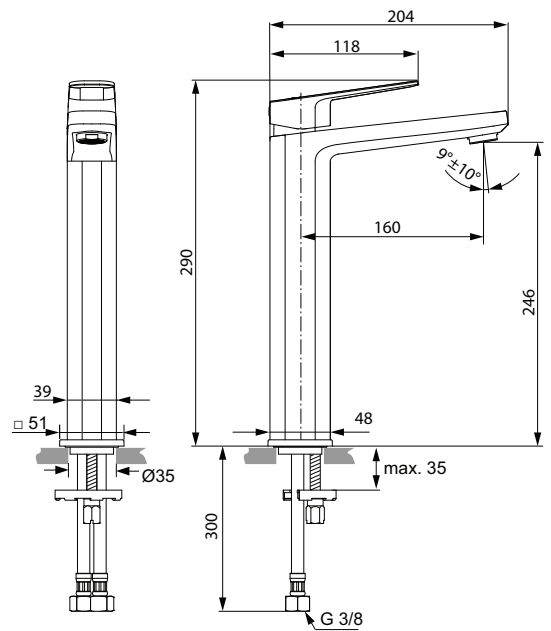

Finishes

AA Chrome

A6328

A6329

Description

One-hole basin mixer Piccolo
 IS 28 mm ceramic cartridge
 Temperature limiter – included in the box
 Brass cast body
 Metal handle with red and blue colour indication - printed on handle
 Adjustable Cascade aerator with 5 l/min flow rate limiter
 Metal pop-up waste
 Flexible hoses G3/8" for water supply system connection
 Easy-Fix system for installation
 Centre ring
 Comply with EN817
 - The same without pop-up waste