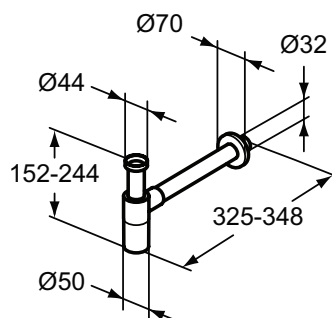

Description

Design siphon G1 1/4 for basin (E0079AA)
In case of installation without semi-pedestal and without base cabinet

Design siphon G1 1/4 for basin (T4441XG)
In case of installation without semi-pedestal and without base cabinet
Finish: technology powder coating (XG)

Siphon waste G1 1/4 for basin - tubular type (A2305AA)

Siphon waste for bidet G1 1/4 (A2307AA)

Siphon for urinal - horizontal outlet (K822367)

Siphon for urinal - vertical outlet (K751501)

Product	Article-No.	Price/EUR
Design siphon G1 1/4 for basin	E0079AA	
Design siphon G1 1/4 for basin	T4441XG	
Siphon waste G1 1/4 for basin - tubular type	A2305AA	
Siphon waste G1 1/4 for bidet	A2307AA	
Siphon for urinal - horizontal outlet	K822367	
Siphon for urinal - vertical outlet	K751501	

Finishes

- AA Chrome
- XG Silk Black
- O1 Euro White

T4441