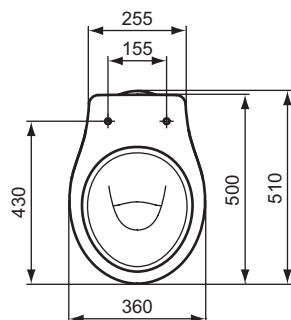

Finishes

01 Euro White