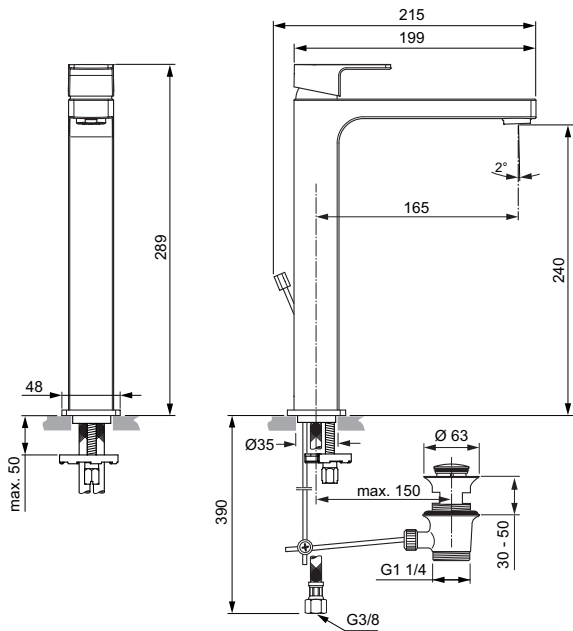

Finishes

AA Chrome

A7112