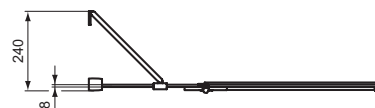

New

Description

Ideal Standard I.Life Hinge bath screen (2 fold)
Product height at 1500 mm
8mm glass transparent with easy clean coating
Vertical profile thickness 1.2 mm
Profile adjustment 25 mm
Hidden screws (cover profile on each wall profile side)
Hinge is fixed between the two panels
Moving panel open to outside only
Support bar on fixed panel
Folding panel with anti water profile on the bottom
Fixing panel 400 mm and folding panel 600 mm
Note: Screen has Left/ Right two versions, not reversible

Available April 2022

Product	Article-No.	Price
Hinge bath screen, right	T4886EO	
Hinge bath screen, left	T4887EO	

Finishes

EO Silver profile