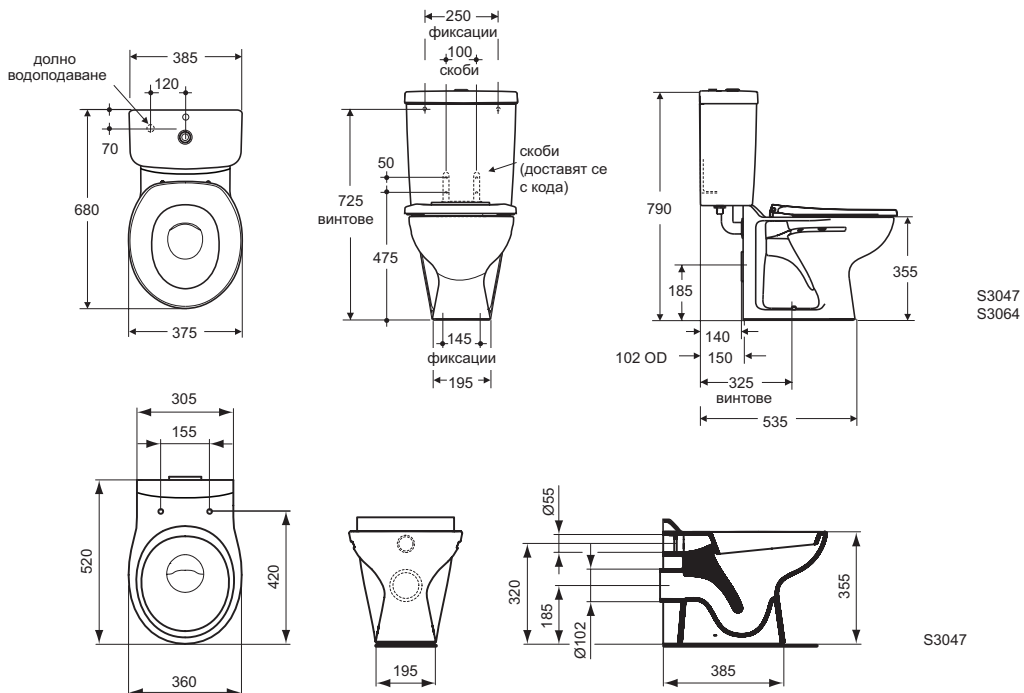

Finishes

- LJ Grey Varnish
- 01 Euro White
- 36 Blue
- 66 Satin-mat chrome
- GQ Red