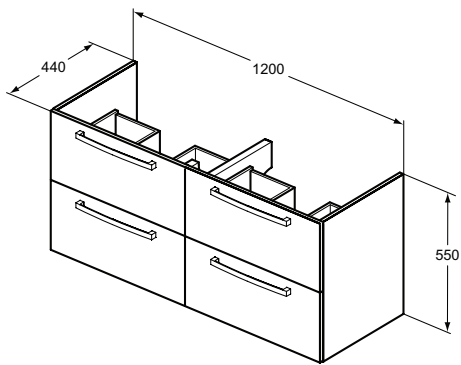

Finishes

- OS Sandy Oak
- TI Mid Grey
- WG Glossy White

E0539