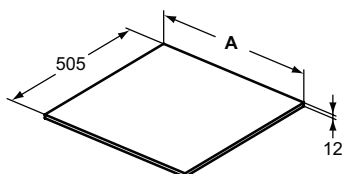

Finishes

- FF Wood light brown
- FW Dark Wood
- FX Grey Stone
- WG Glossy White

	A
U8414..	700
U8413..	600
U8412..	500
U8410..	250