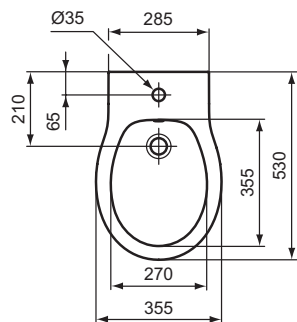

Finishes

- AA Chrome
- 01 Euro White

W3305