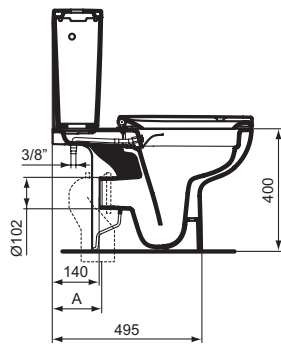

Finishes

01 Euro White