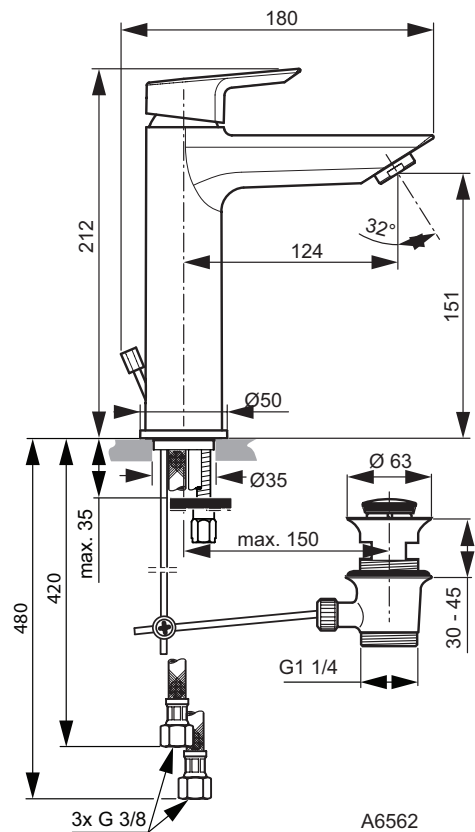

Description

- One-hole basin mixer Grande
- IS 28 mm ceramic cartridge
- Temperature limiter – integrated in the box
- Brass cast body 1 piece
- Metal handle with red and blue colour indication - printed on handle
- Cascade aerator with 5 l/min flow rate limiter
- Metal pop-up waste
- Flexible hoses G3/8" for water supply system connection
- Easy-Fix system for installation
- Centre ring
- Comply with EN817
- The same for low pressure ND

Sanitary brass

Product

Product	Article-No.	Price/EUR
One-hole basin mixer Grande	A6563AA	
One-hole basin mixer Grande for low pressure ND	A6562AA	

Finishes

AA Chrome

A6562