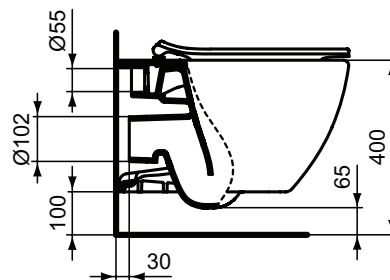

Finishes

V3 Silk Black (Matt Black)