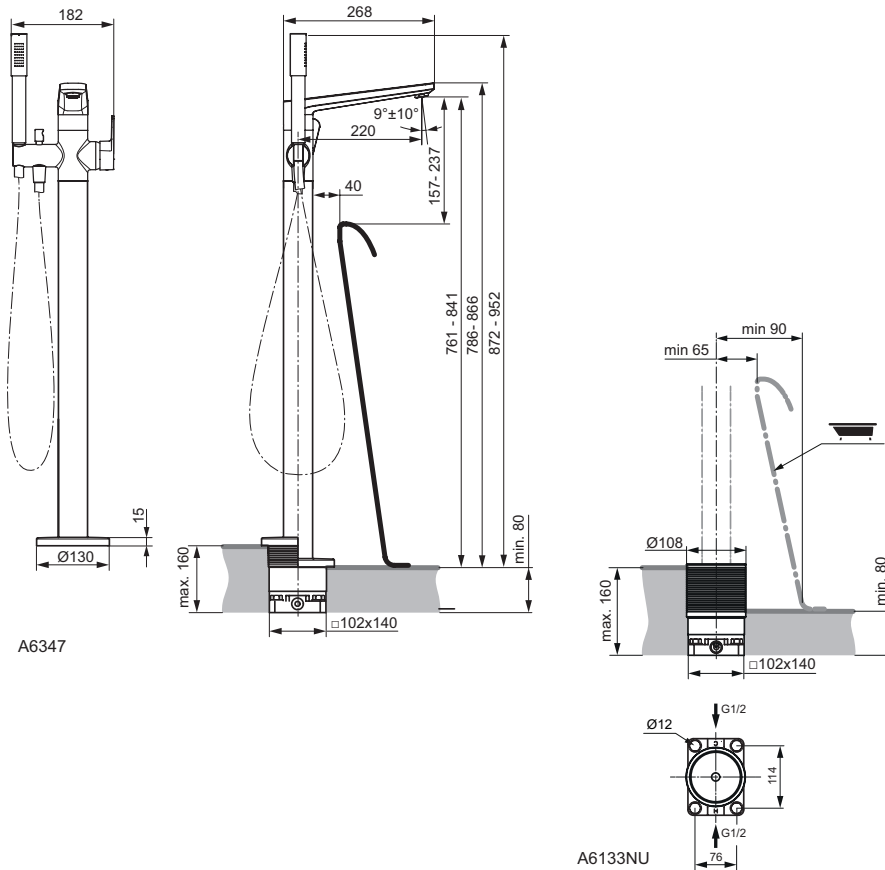

Finishes

XG Silk Black