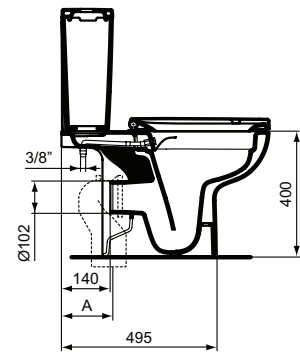

Finishes

01 Euro White