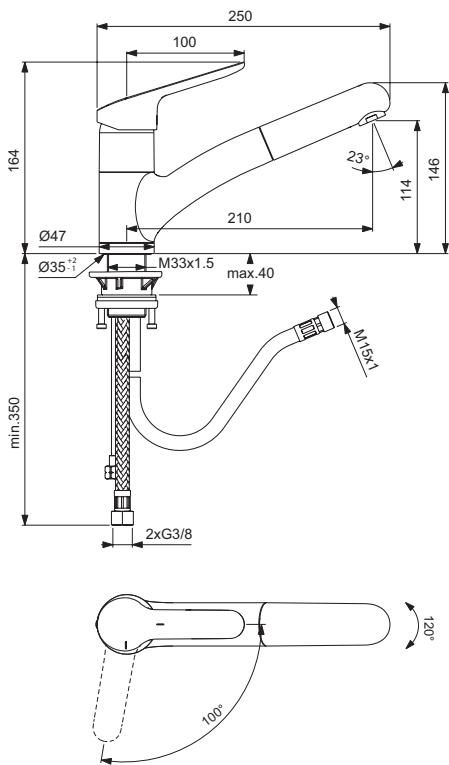

Finishes

AA Chrome

BC143