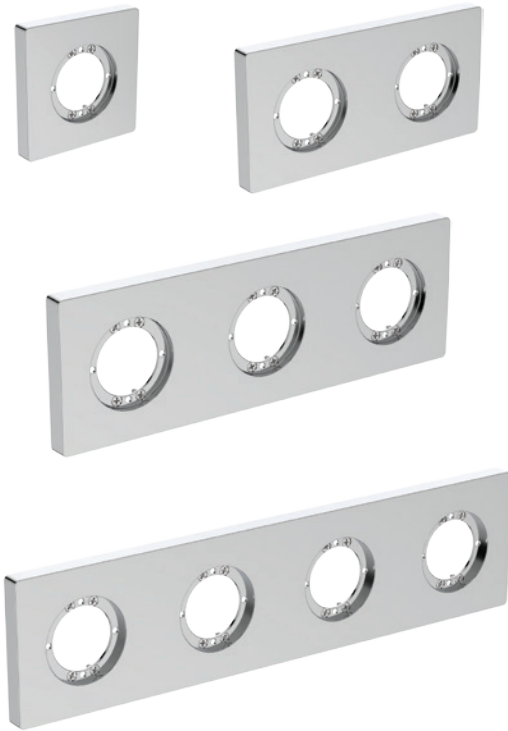

Description

Escutcheon
Made of metal
Chromium plated

For installation only with ARCHIMODULE THERMOSTAT built-in kit 1 (A1500NU) or Universal built-in kit 1 (A1501NU) and with ARCHIMODULE functional kit 2 (for example flow rate handle, wall mounted spout, etc.)

Sanitary brass

Product

Product	Article-No.	Price/EUR
1-hole escutcheon 83x83 mm	A1504AA	
2-hole escutcheon 83x166 mm	A1505AA	
3-hole escutcheon 83x249 mm	A1506AA	
4-hole escutcheon 83x332 mm	A1507AA	

Recommended equipment

Spacer frame 1-hole escutcheon (83x83 mm) for built-in kit installed too close to surface - gives an extra depth of 10 mm	A963746AA	
Spacer frame 2-hole escutcheon (83x166 mm) for built-in kit installed too close to surface - gives an extra depth of 10 mm	A963765AA	
Spacer frame 3-hole escutcheon (83x249 mm) for built-in kit installed too close to surface - gives an extra depth of 10 mm	A963766AA	
Spacer frame 4-hole escutcheon (83x332 mm) for built-in kit installed too close to surface - gives an extra depth of 10 mm	A963767AA	
1-hole escutcheon 100x100 mm	A963724AA	
2-hole escutcheon 100x183 mm	A963725AA	
3-hole escutcheon 100x266 mm	A963732AA	
4-hole escutcheon 100x349 mm	A963735AA	

Finishes

AA Chrome