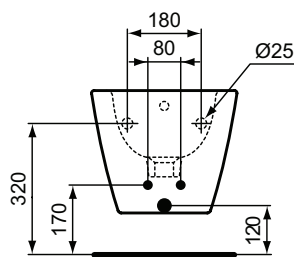

Finishes

- AA Chrome
- 01 Euro White