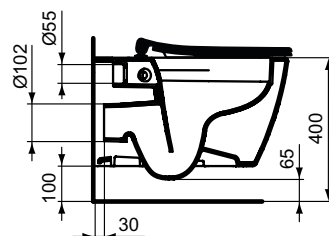

Ceramic products

Description

Wall mounted bowl with fully hidden fixation - AquaBlade® Washdown
Including fixation kit TT0299327 (for fully hidden attachment - no lateral holes)
In carton box
EN 997
Note: Depending on the concealed system used and/or the wall thickness for the installation, it may be required to order separately the elongated outlet sleeve (length 280mm) - code W872367
Note: AquaBlade® WCs installation with pressure flush valve is not recommended!

Wall mounted bowl - Rimless
EN 997
Washdown
Note: Rimless WCs installation with pressure flush valve is not recommended!

Necessary equipment

Seat and cover THIN, metal hinges, duroplast (E772301)
Seat and cover THIN, SOFT CLOSE with Easy Take Off hinges, duroplast (E772401)
Seat and cover, metal hinges, duroplast (E712801)
Seat and cover, SOFT CLOSE with Easy Take Off hinges, duroplast (E712701)

Recommended equipment

Installation systems (see section Installation systems)

Product	W x D x H mm	Kg	Article-No.	Price/EUR
Wall mounted bowl with fully hidden fixation - AquaBlade®	365 x 540 x 340	29,0	E047901	
Wall mounted bowl - Rimless, loose on pallet	360 x 550 x 335	21,8	E817401 E8174MA	
Wall mounted bowl - Rimless, in carton box	360 x 550 x 335	23,9	E814901 E8149MA	

Necessary equipment

Seat and cover THIN, metal hinges	2,5	E772301	
Seat and cover THIN, SOFT CLOSE with Easy Take Off hinges	2,5	E772401	
Seat and cover, metal hinges	2,5	E712801	
Seat and cover, SOFT CLOSE with Easy Take Off hinges	3,0	E712701	

Recommended equipment

Out sleeve PVC for installation system, Ø100 mm, L=280 mm /recommended for E0479/	W872367	
Holey restrictor (in case nominal full flush volume is more than 6L up to 9L)	WW965956	

Finishes

- 01 Euro White
- MA Euro white Ideal Plus