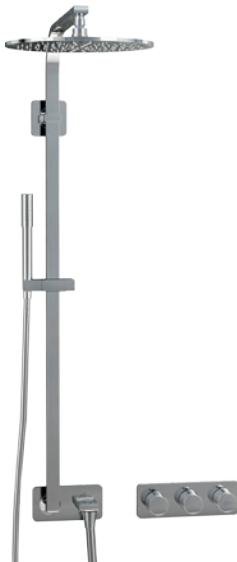

Designer: Artefakt

Description

Shower Module LUXE

A complete shower system with rain and hand shower on the water conducting shower rail provides a touch of luxury. The thermostat allows temperature control. Each shower head has its own volume control, which makes it possible to use them both separately or simultaneously.

Module parts

	Article-No.	Pcs.	Price/EUR
Built-in kit 1 Thermostat	A1500NU	1x	
Built-in kit 1 Universal	A1501NU	3x	
1-hole escutcheon 83 x 83 mm	A1504AA	1x	
2-hole escutcheon 83 x 166 mm	A1505AA	1x	
3-hole escutcheon 83 x 249 mm	A1506AA	1x	
Volume knob, hand shower	A1544AA	1x	
Volume knob, shower head	A1545AA	1x	
Temperature knob	A1548AA	1x	
Shower hose Idealflex 1.75 m	A4109AA	1x	
Stick hand shower	BC774AA	1x	
Wall elbow, built-in	A1521AA	1x	
Rain shower 300 mm	A5803AA	1x	
Shower system (without hand shower)	A1530AA	1x