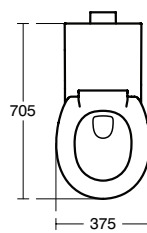

Finishes

- LJ Grey
- 01 Euro White
- 36 Blue
- RN Charcoal