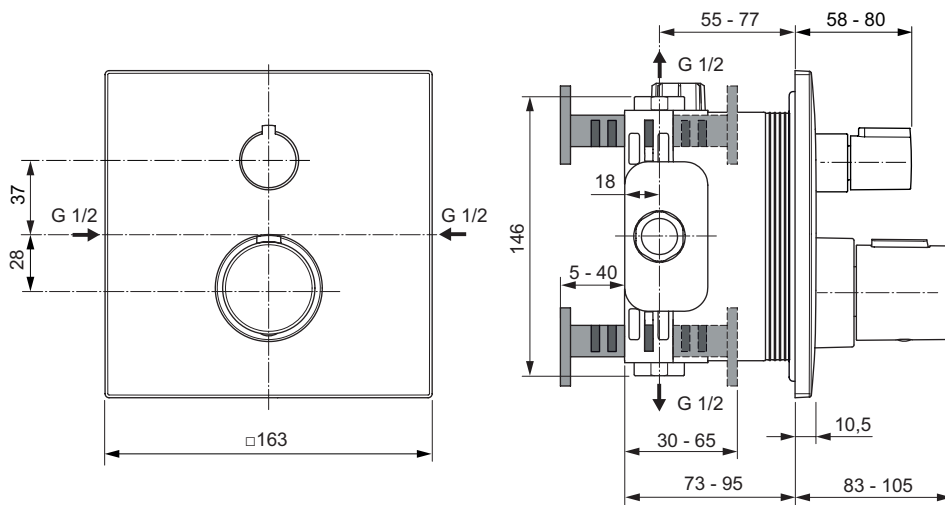

Finishes

- AA Chrome
- A2 Brushed Gold
- A5 Magnetic Grey
- GN Silver Storm