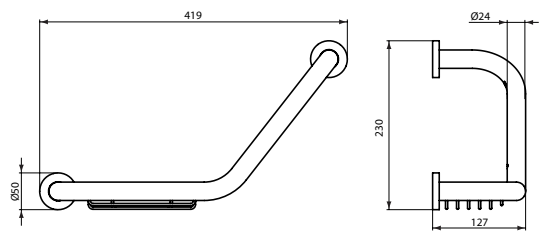

Finishes

AA Chrome

A9114