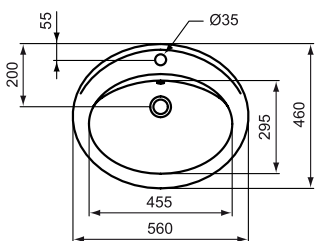

Finishes

- AA Chrome
- 01 Euro White