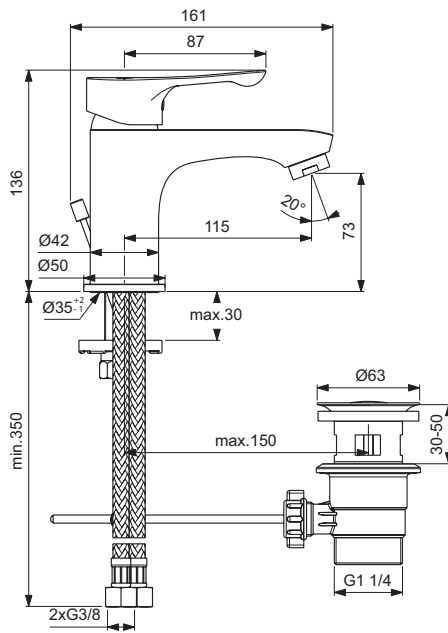

Description

- One-hole basin mixer
- 35 mm ceramic cartridge with hot water limiter
- Click technology
- Metal handle with red and blue colour indication
- Perlator aerator
- Metal pop-up waste
- Easy-Fix system for installation
- Flexible hoses G3/8" for water supply
- Comply with EN817
- The same with plastic pop-up waste
- The same without pop-up waste

Sanitary brass

Product

	Article-No.	Price/EUR
One-hole basin mixer with metal pop-up waste	BC647AA	
One-hole basin mixer with plastic pop-up waste	BC486AA	
One-hole basin mixer without pop-up waste	BC552AA	

Finishes

AA Chrome

BC486