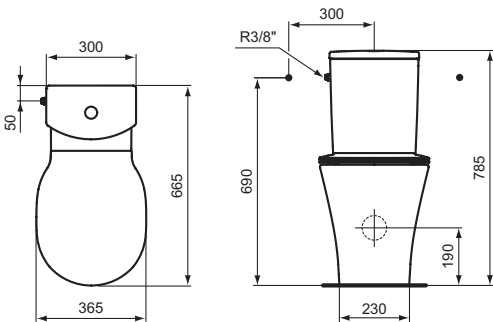

A 60 - 150	175 - 205	155 - 225	165 - 210

E0137
E0739