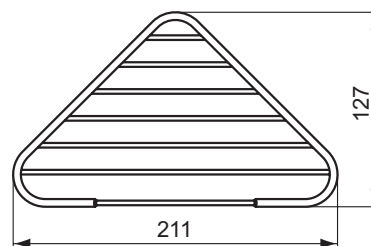

Description

Sponge/soap holder
Including fixation set

Shower bottle/sponge holder
Corner version
Including fixation set

Product

Product	W x D x H mm	Kg	Article-No.	Price/EUR
Sponge / Soap holder	197 x 137 x 48	0,4	A9112AA	
Shower bottle / Sponge holder	211 x 127 x 44	0,5	A9105AA	

Finishes

AA Chrome

A9105