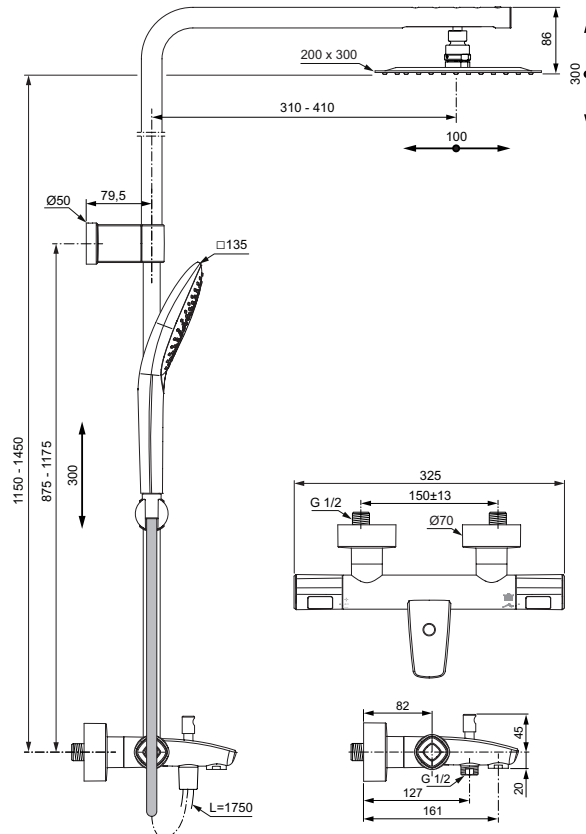

A7601

Price/EUR

Finishes

AA Chrome