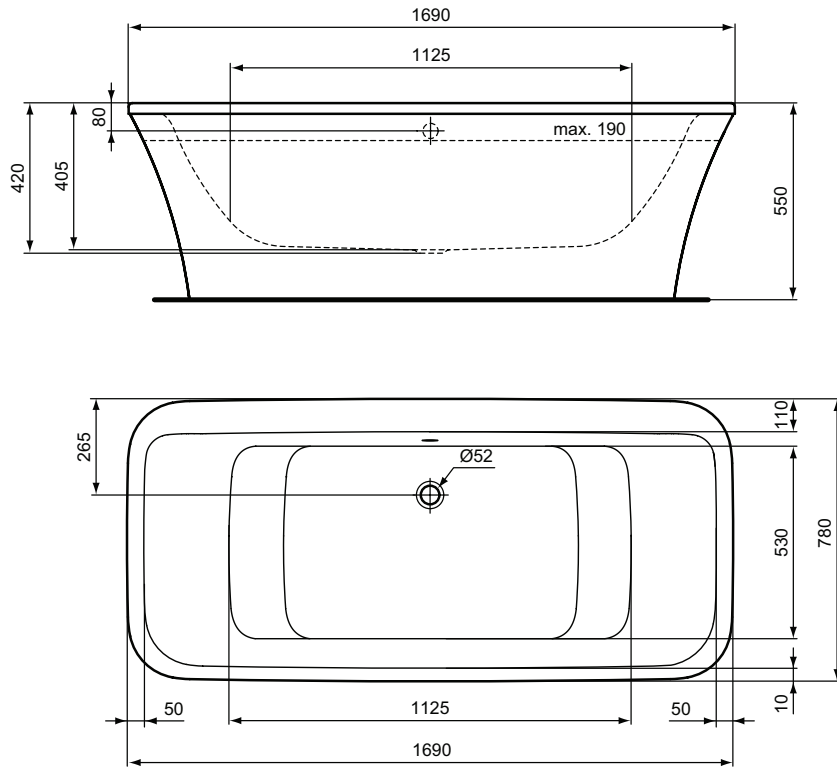

Finishes

- AA Chrome
- 01 Euro White