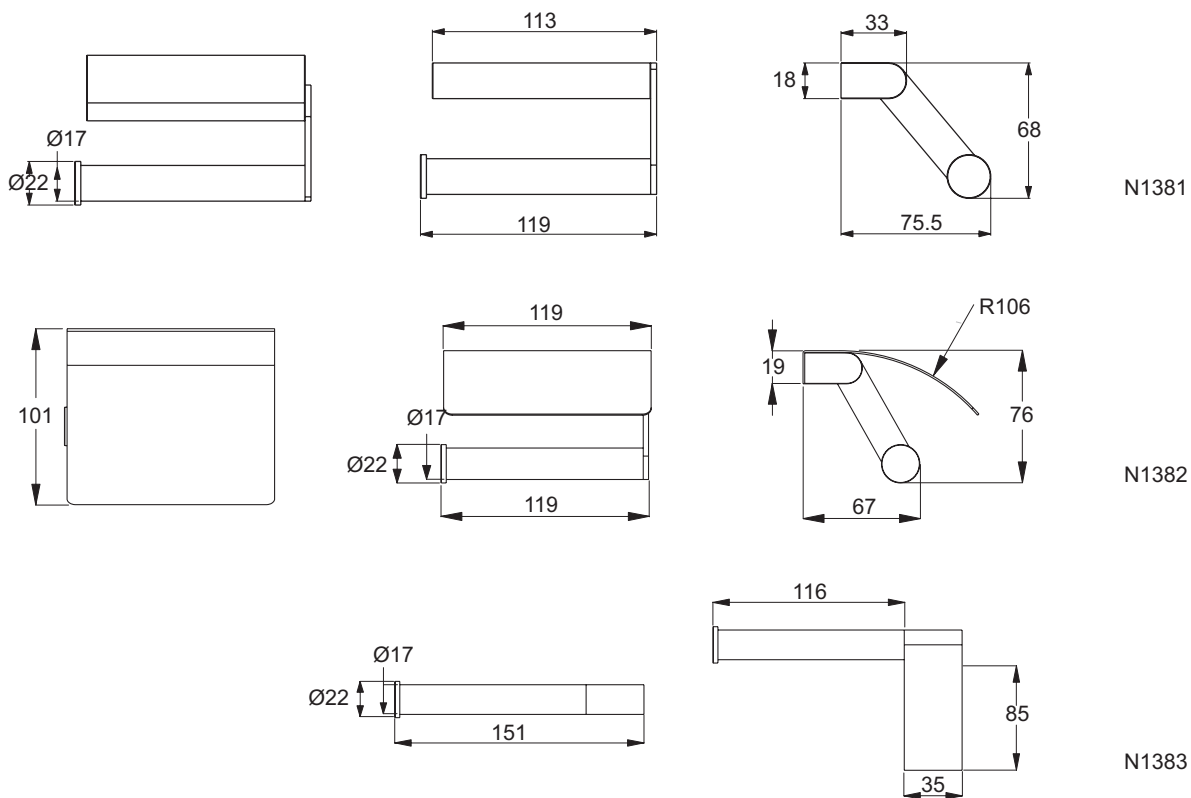

Finishes

AA Chrome

Accessories

Description

Towel rail
60, 45, 30 cm
Chorme plated
Wall mounted, 2 supports with fixation set included

Double Towel rail
Chorme plated
Wall mounted
Incling fixation set

Glass shelf
60, 50 cm
Glass is tempered, transparent, extra clear
Chrome plated holders
Wall mounted
Including fixation set