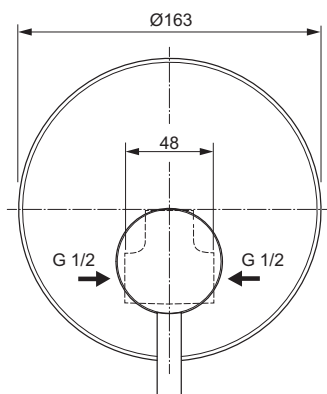

Finishes

- AA Chrome
- XG Silk Black