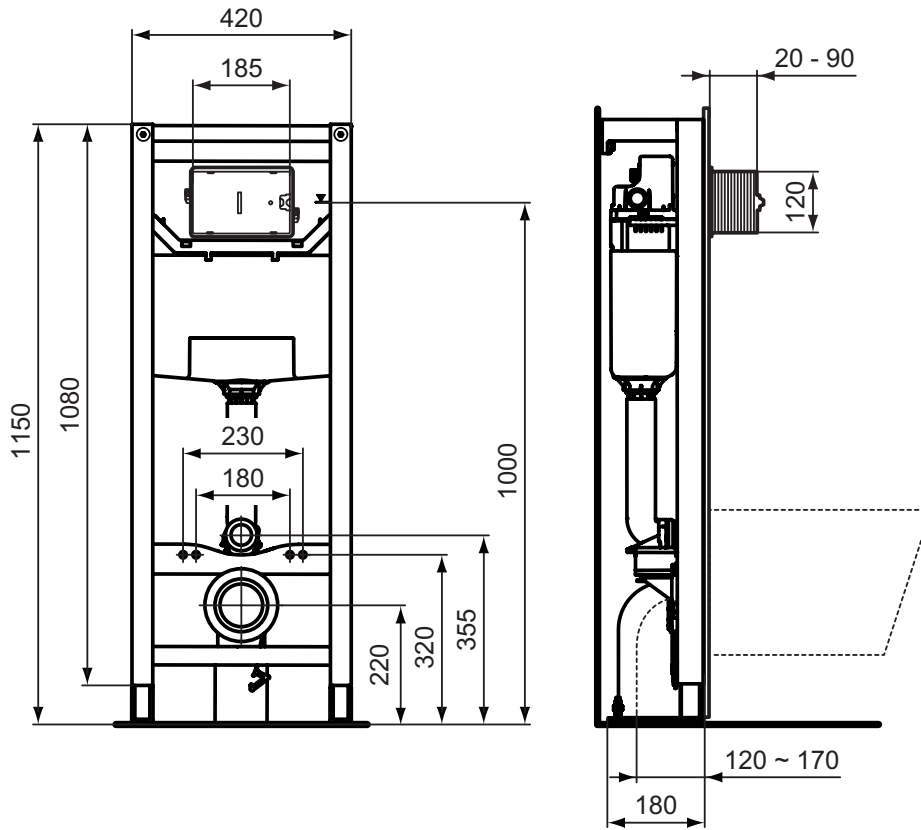

Product	W x D x H mm	Kg	Article-No.	Price/EUR
ProSys™ 120M freestanding frame	420 x 180 x 1150	19,4	R015467	

Necessary equipment

Outlet bend Ø90x90 mm (in case the waste system is Ø110 mm, installation with RV18167)			RV18067	
Adapter Ø90x110 mm (in case the waste system is Ø110 mm, installation with RV18067)			RV18167	

Recommended equipment

Corner installation kit (enables the installation of WCs in bathroom corners), compatible with ProSys™ 120, ProSys™ 80 and ProSys™ Eco frames and freestanding frames			R018567	
Acoustic insulation for wall mounted WC and bidet			R017467	
Noise insulation kit - frame to floor (avoids direct contact between the frame and the floor)			R010667	

Installation systems