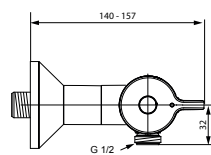

Description

Ceraplus 2 Thermostatic Shower exposed mixer (with On/Off S connectors)
Cool Body technology
Suitable for thermal disinfection
Thermostatic cartridge
Backflow preventer
On/Off S connectors
Metal handle with hot water stop button pre-fixed at 40°C
Covered S-Connectors
Comply with EN1111

Ceraplus 2 Thermostatic Bath & Shower exposed mixer (with On/Off S connectors)
Cool Body technology
Suitable for thermal disinfection
Thermostatic cartridge
Backflow preventer
Low-aerosol flow straightener in vandal proof housing
On/Off S connectors
Metal handle with hot water stop button pre-fixed at 40°C
Covered S-Connectors
Comply with EN1111
- The same with Standard S-connection

Product

Product	Article-No.	Price/EUR
Thermostatic Shower exposed mixer (with On/Off S connectors)	A6870AA	
Thermostatic Bath & Shower exposed mixer (with On/Off S connectors)	A6873AA	
Thermostatic Bath & Shower exposed mixer (with Standard S-connection)	A6874AA	

Finishes

AA Chrome

A6873