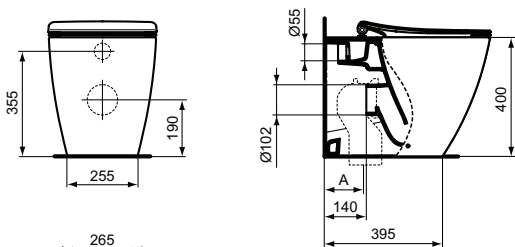

Finishes

01 Euro White

T002767	T002767	J324867	J324867	T002667	T682067
T002867	T002867		T002867		
A 60 - 85	80 - 105	125 - 135	105 - 155	165 - 185	185 - 200