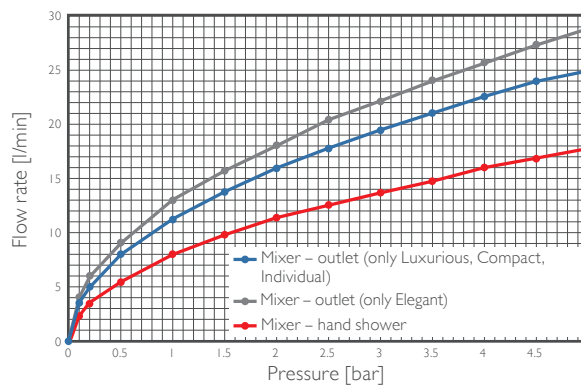

TELESCOPIC FUNCTION

The telescopic function permits different installation depths of up to 17 mm to be levelled up without difficulty.

FLOW RATES

SHOWER – Elegant, Luxurious, Compact, Individual

BATH – Elegant, Luxurious, Compact, Individual