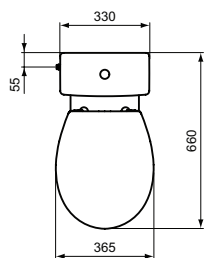

Finishes

01 Euro White

W3274, W3276

W3275, W3277