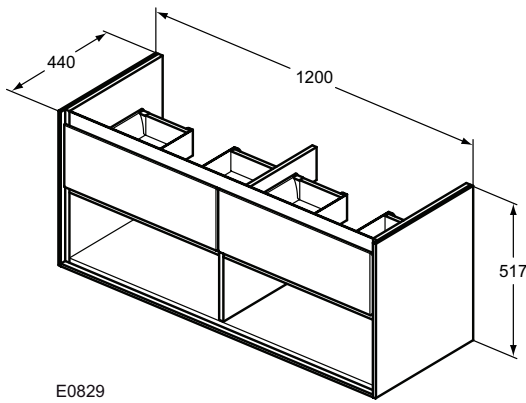

Product	W x D x H mm	Kg	Article-No.	Price/EUR
Basin unit 60 cm	600 x 440 x 517	21,6	E0826EQ E0826PS E0826VY E0826B2 E0826KN E0826UK	

Recommended equipment

Space Saving Siphon	EE23033967

Finishes

- B2 White Glossy (structure) + White Matt (frame/accent)
- EQ Glossy Light Grey (structure) + Matt White (frame/accent)
- PS Wood Light Grey (structure) + Matt White (frame/accent)
- UK Wood light brown (structure) + Matt Light Brown (frame/accent)
- VY Matt Dark Brown (structure) + Matt White (frame/accent)
- KN Glossy White (structure) + Matt Light Grey (frame/accent)