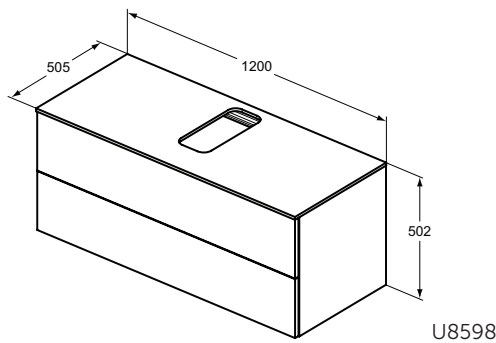

Finishes

- FF Wood light brown
- FW Dark Wood
- FX Grey Stone
- WG Glossy White