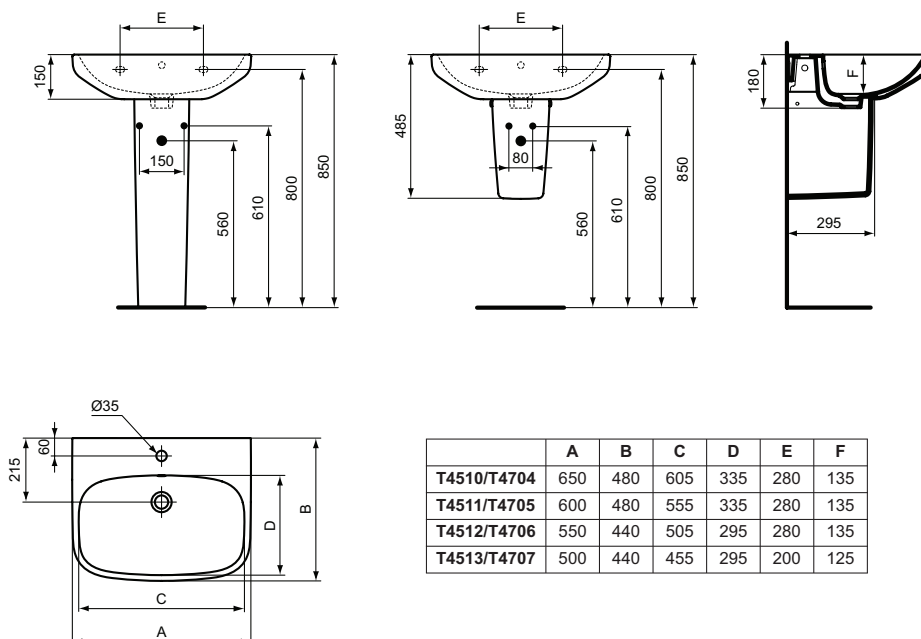

Finishes

- AA Chrome
- 01 Euro White