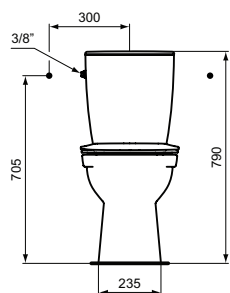

Finishes

01 Euro White

W3274, W3276

W3275, W3277