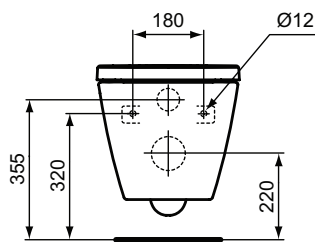

Finishes

01 Euro White