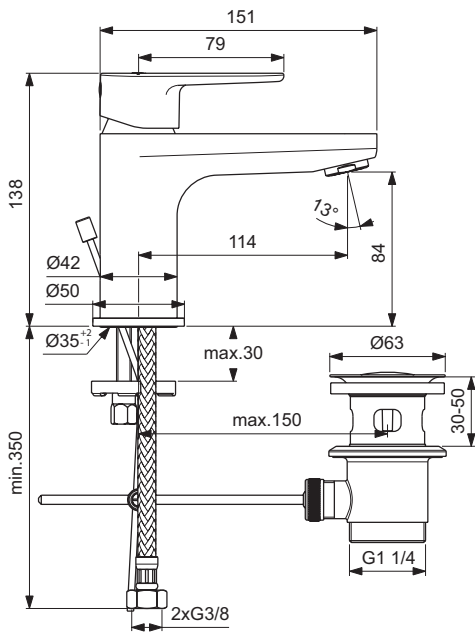

Finishes

AA Chrome

BC698