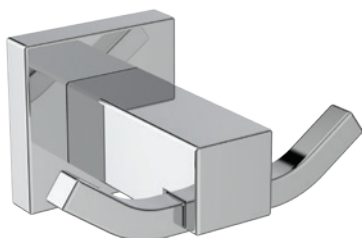

Finishes

AA Chrome

Accessories

Description

Single robe hook
Included fixing set

Double robe hook
Included fixing set

Product	W x D x H mm	Kg	Article-No.	Price/EUR
Single robe hook	45 x 48 x 49	0,2	E2192AA	
Double robe hook	87 x 66 x 45	0,2	E2193AA	