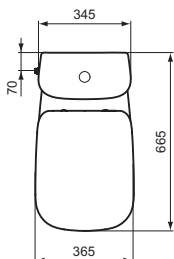

Finishes

01 Euro White