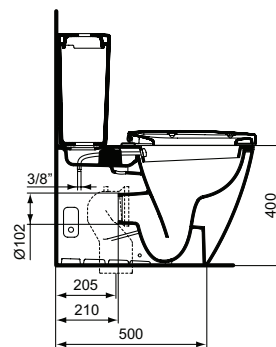

Ceramic products

E7856