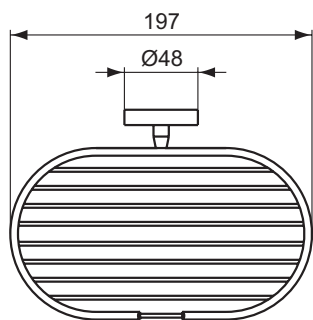

Finishes

AA Chrome

A9112