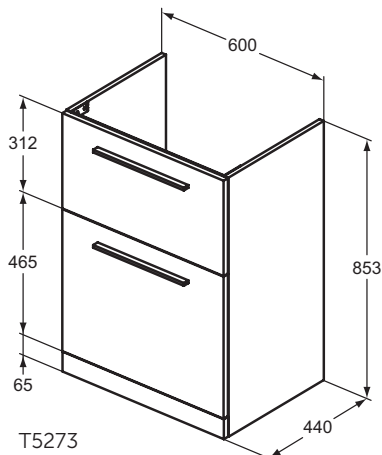

Furniture and mirrors

New

Description

Basin unit 80 cm - floor standing
Floor standing, 2 drawers, soft close system
Handles not included - separate order
Incl. mounting kit

For assembly with:

- i.Life A Vanity basin 84 cm T462001

Recommended: Space Saving Siphon EE23033967 (please, order separately)

Basin unit 60 cm - floor standing

Floor standing, 2 drawers, soft close system
Handles not included - separate order
Incl. mounting kit

For assembly with:

- i.Life A Vanity basin 64 cm T461901

Recommended: Space Saving Siphon EE23033967 (please, order separately)

Available April 2022

Product	W x D x H mm	Kg	Article-No.	Price/EUR
Basin unit 80 cm - floor standing	800 x 440 x 853	38,2	T5274xx	
Basin unit 60 cm - floor standing	600 x 440 x 853	32,9	T5273xx	
Necessary equipment				
Handles not included (Please choose from the different finishes)			T5326XG	
			T5326YE	

Finishes

- XG Silk Black
- YE Brill Aluminium
- **XX:**
- DU Matt White
- NF Sand Beige Matt
- NG Quartz Grey Matt
- NV Carbon Grey Matt
- NH Greige Matt
- NX Natural Oak
- NW Coffee Oak