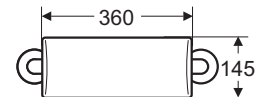

Description

Contour 21 back support for 70 cm projection WC, 40 cm x 17 cm x 35 mm - rails only
Available with Stainless Steel finish (MY), or White (AC), Blue (36), Grey (LJ) or Charcoal (RN)

Contour 21 back support for 75 cm projection WC, 40 cm x 22 cm x 35mm - rails only

Available with Stainless Steel finish (MY), or White (AC), Blue (36), Grey (LJ) or Charcoal (RN)

Cushioned back support

Product	W x D x H mm	Kg	Article-No.	Price/EUR
Back support for 70 cm projection WC, 40 cm x 17 cm x 35 mm - rails only	400 x 170 x 35		S6481MY S6481AC S6481LJ S648136 S6481RN	
Back support for 75 cm projection WC, 40 cm x 22 cm x 35 mm - rails only	400 x 220 x 35		S6466MY S6466AC S6466LJ S646636 S6466RN	
Cushioned back support			S688467	

Finishes

- AC White
- MY Stainless Steel
- LJ Grey Varnish
- 36 Blue
- RN Charcoal

S688467