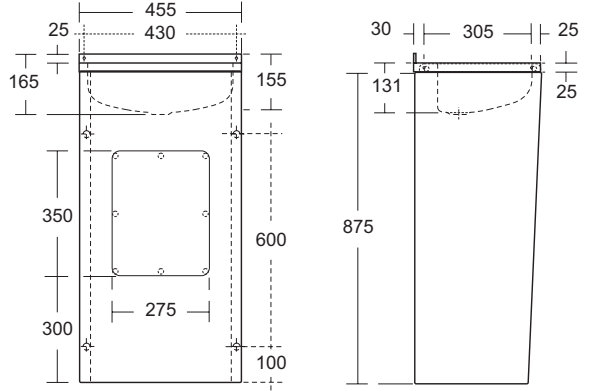

Description

Denholm 2 basin
Stainless steel basin 46 cm
Stainless steel screw to wall brackets and bolts inclusive
- basin with 2 tap holes (tap hole includes overflow)
- basin with right hand tap hole and no overflow or chainstay

Denholm 2 washbasin shroud
- for surface fixing with access panel

Product	W x D x H mm	Kg	Article-No.	Price/EUR
Basin with 2 tap holes (tap hole includes overflow)	455 x 355 x 165		S2625MY	
Basin with right hand tap hole and no overflow or chainstay	455 x 355 x 165		S2626MY	
Washbasin shroud stainless steel for surface fixing with access panel	455 x 355 x 875		S2992MY	

Finishes

MY Stainless Steel