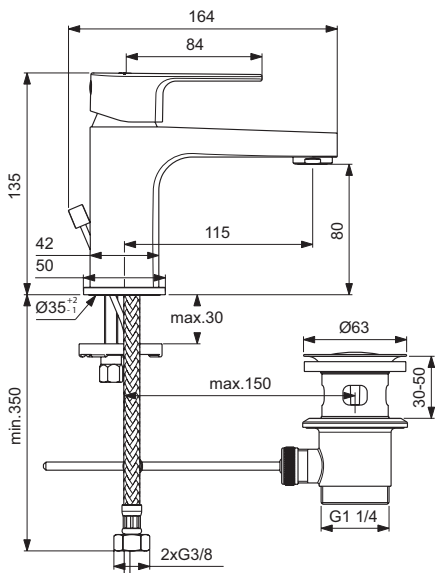

Finishes

AA Chrome

BC685