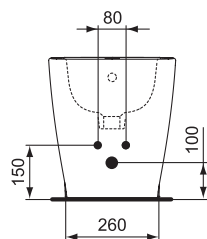

Finishes

- AA Chrome
- 01 Euro White

E1200