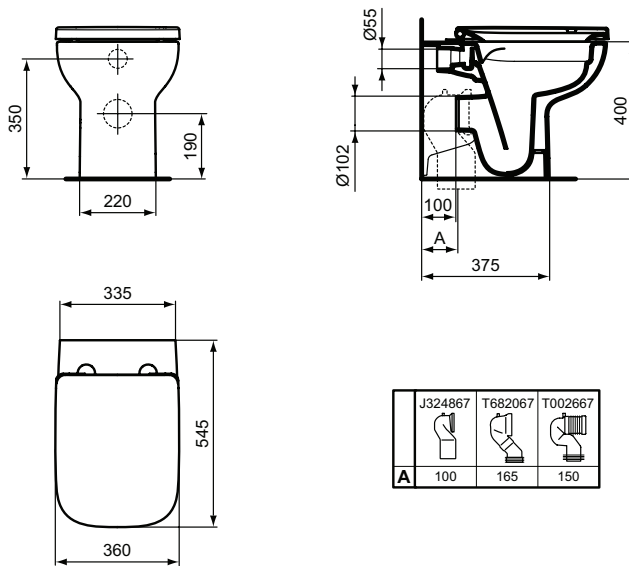

Finishes

01 Euro White