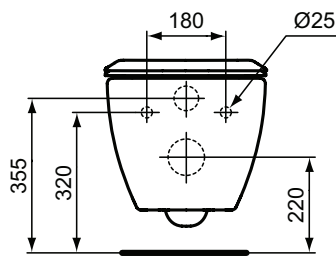

Finishes

V3 Silk Black (Matt Black)