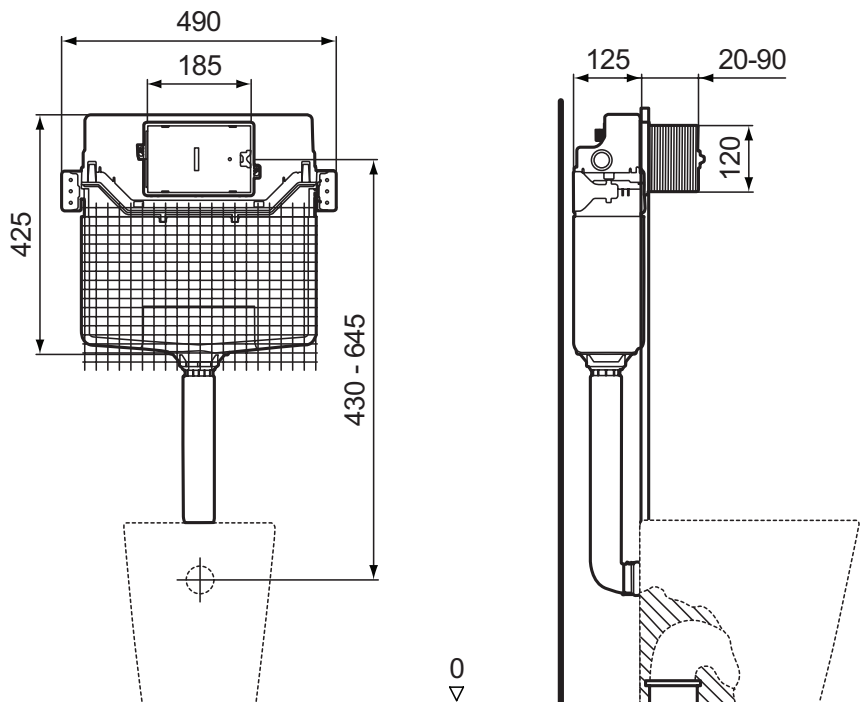

Description

ProSys™ 150M frame
Suitable to be used with wall mounted WC bowls

- Only 82 cm height - the perfect frame for lower installation (for example below the window)
- For installation in front of solid wall or between two light plasterboard walls according to manual
- Frame tested for a load of 400 kg
- Frame corrosion resistant & resistant to scratches
- Easy and quick installation
- Directional outlet elbow, adjustable in depth
- Height adjustable from 0 to 200 mm, quick adjustable height legs with brakes allowing one person installation
- 150 mm minimum thick
- Built-in tank with front or top mechanical actuation, possible pneumatic or electronic transforming by kits available as separate order
- Dual flush, pre-set for 6/3 L, simple adjustment to reduce full flush from 6 to 4,5 L
- Reservoir in polypropylene (PP) very resistant and unalterable to thermal stresses, supplied with anti-condensation lining
- SmartValve (saves up to 9 litres of water per day), CE marking EN 14055 CL1, silent valve according to the NF standard category Class I, tank 150 mm thickness, 3 water supply connections