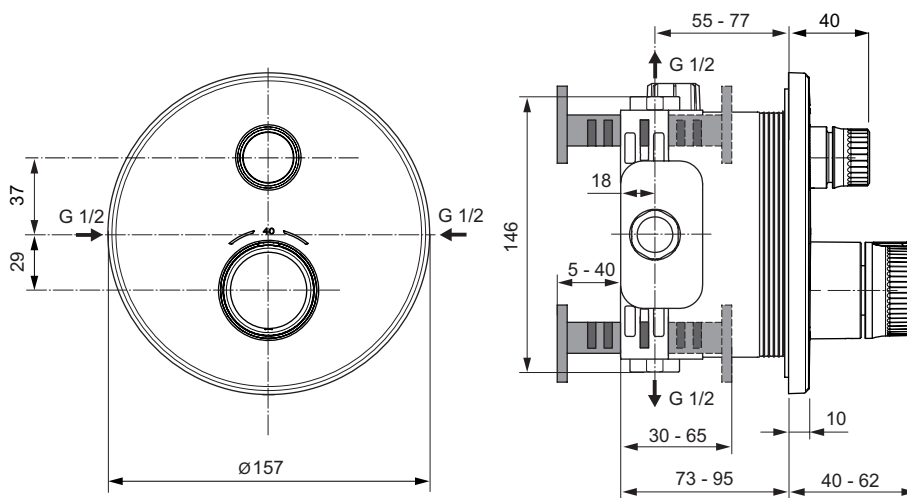

Finishes

- AA Chrome
- A2 Brushed Gold
- A5 Magnetic Grey
- GN Silver Storm