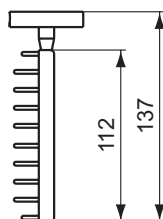

Description

Sponge/soap holder
Including fixation set

Shower bottle/sponge holder
Corner version
Including fixation set

Product

Product	W x D x H mm	Kg	Article-No.	Price/EUR
Sponge / Soap holder	197 x 137 x 48	0,4	A9112AA	
Shower bottle / Sponge holder	211 x 127 x 44	0,5	A9105AA	

Finishes

AA Chrome

A9105