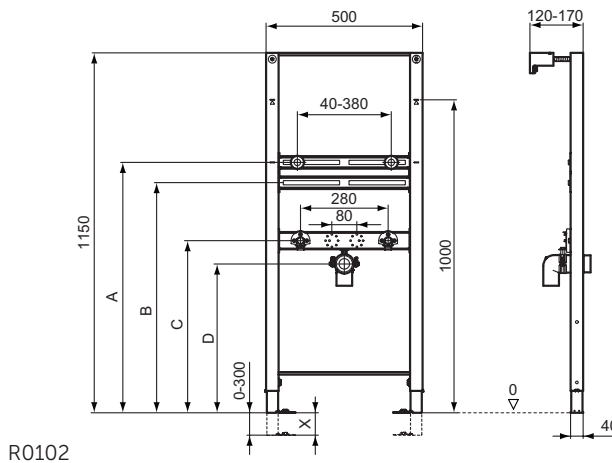

Product

Product	W x D x H mm	Kg	Article-No.	Price/EUR
ProSys™ basin frame for installation with one-hole basin mixer	500 x 120-170 x 1150-1450	5,1	R010267	
ProSys™ basin frame for installation with wall mounted basin mixer	500 x 120-170 x 1150-1450	10,4	R016167	

Ref.	Min height	Max height
A	665-X	1070
B	605-X	1010
C	537,5-X	935
D	=C-50	885