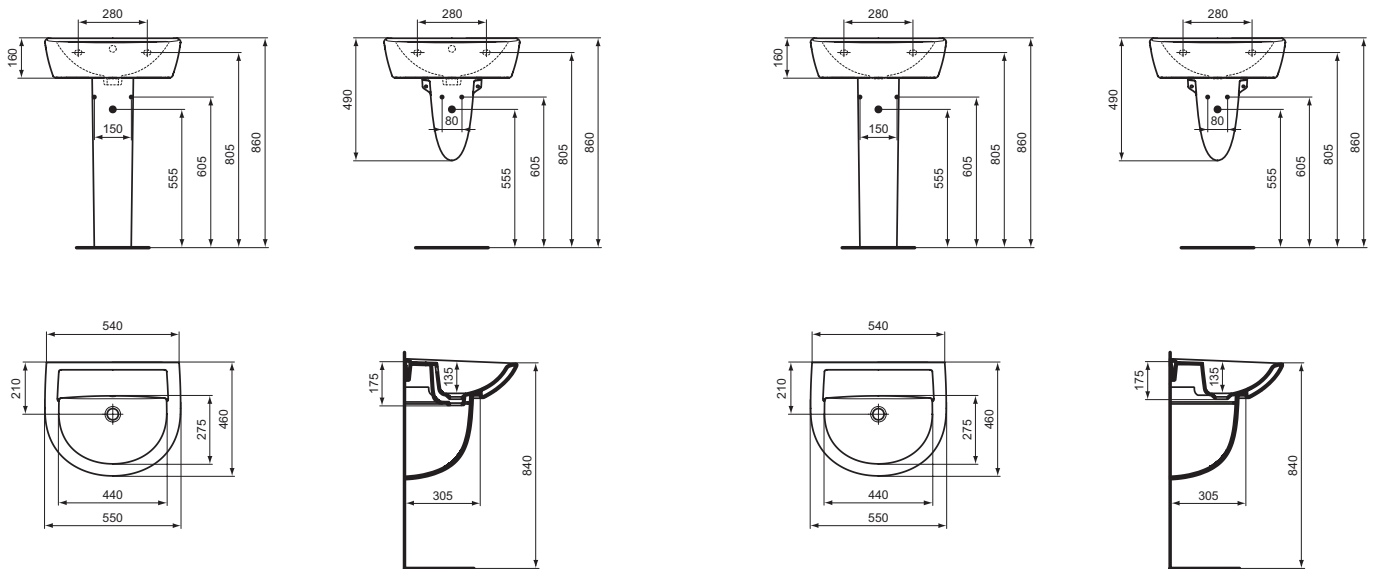

W3299

Finishes

- AA Chrome
- 01 Euro White

W3327