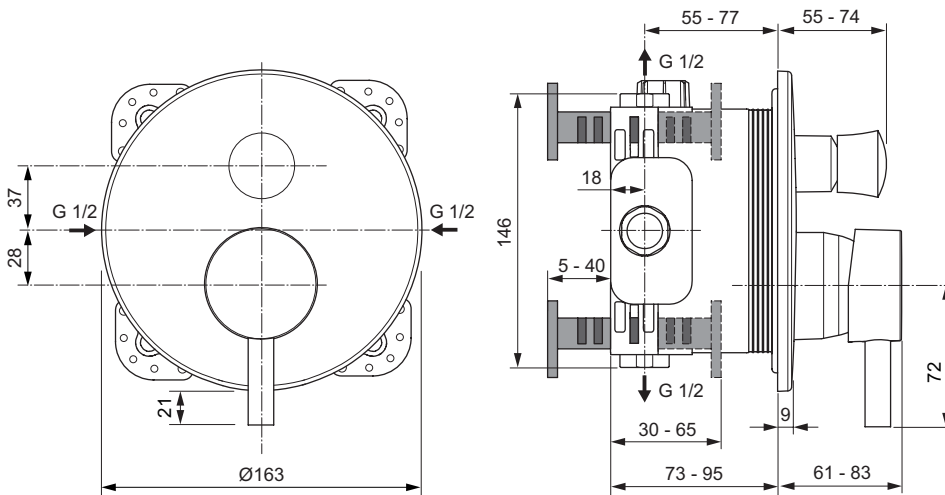

Finishes

- AA Chrome
- XG Silk Black