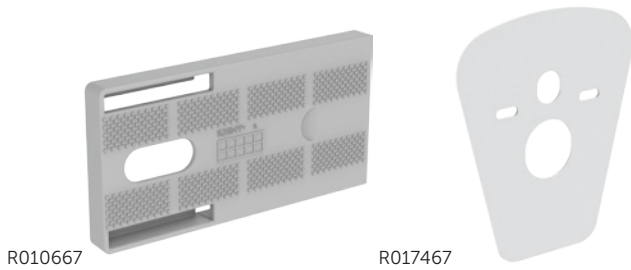

R010667

R017467

Description

Noise insulation kit Frame to floor (R010667)

Acoustic insulation

Avoids direct contact between the frame and the floor

Noise insulation kit for WC (R017467)

Acoustic insulation in expanded polyethylene

Avoids direct contact between the WC bowl and the tiles

Corner installation kit (R018567)

Enables the installation of WCs in bathroom corners

Compatible with 1150 and 1130 high frames only

Flow rate reducer (R019867)

Reduces flow rate to avoid splashing

Compatible with ProSys™ 80 cisterns