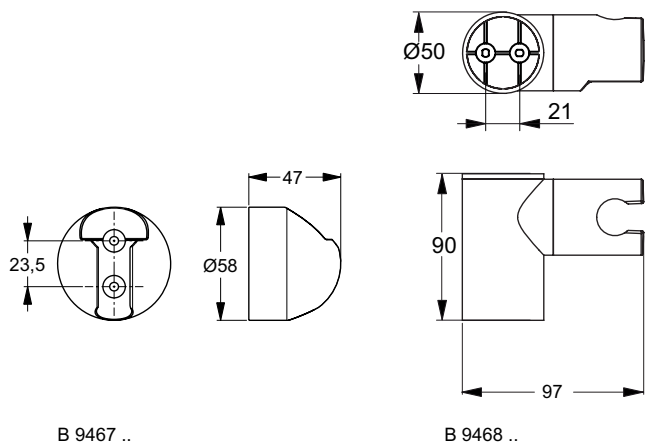

Finishes

AA Chrome