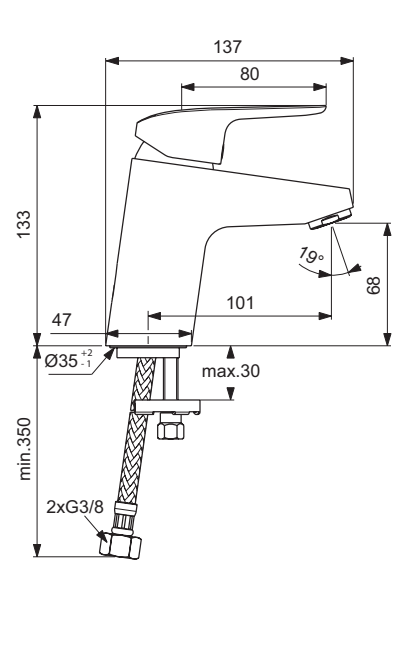

Description

One-hole basin mixer
38 mm cartridge FirmaFlow® with hot water limiter
Brass cast body
Metal handle with red and blue colour indication - printed on handle
Slim Perlator aerator with 5 l/min flow rate limiter
Plastic pop-up waste
Flexible hoses G3/8" for water supply system connection
Easy-Fix system for installation
Comply with EN817
- The same with metal pop-up waste
- The same with chain
- The same without pop-up waste

Sanitary brass

Product

Product	Article-No.	Price/EUR
One-hole basin mixer with plastic pop-up waste, with 5 l/min flow rate limiter	B1707AA	
One-hole basin mixer with metal pop-up waste, with 5 l/min flow rate limiter	B1708AA	
One-hole basin mixer with chain, with 5 l/min flow rate limiter	B1709AA	
One-hole basin mixer without pop-up waste, with 5 l/min flow rate limiter	B1710AA	

Finishes

AA Chrome

B1710