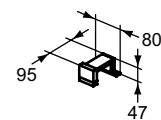

Description

LUXURY Light
LED light
230 V, 50 Hz, 1 x 9 W, IP44, Class II, Energetic class A, 700 Lm, 4000 Kelvin
Including mounting kit

COMPACT Light
LED light
230 V, 50 Hz, 1 x 6 W, IP44, Class II, Energetic class A, 360 Lm, 6000 Kelvin
Including mounting kit

TITTY Light
LED light
230 V, 50 Hz, 1 x 4,8 W, IP44, Class II, Energetic class A, 220 Lm, 4000 Kelvin
Including mounting kit

IRENE Light
LED light
220-240 V, 50-60 Hz, 1x6W IP44, Class II, Energetic class A, 125 Lm, 5700 Kelvin
Including mounting kit

PANDORA Light 60,8 cm
LED light
220-240 V, 50-60 Hz, 1 x 12 W, IP44, Class II, Energetic class A+, 1320 Lm, 5700 Kelvin
Including mounting kit

PANDORA Light 30,8 cm
LED light
220-240 V, 50-60 Hz, 1 x 8 W, IP44, Class II, Energetic class A+, 880 Lm, 5700 Kelvin
Including mounting kit

Type of materials: See section Technical information: Materials

Product	W x D x H mm	Kg	Article-No.	Price/EUR
LUXURY Light	344 x 92 x 43	0,4	T2907AA	
COMPACT Light	200 x 80 x 19	0,4	T2908AA	
TITTY Light	80 x 95 x 47	0,2	T3153AA	
IRENE Light	286 x 102 x 30	0,3	T2909AA	
PANDORA Light 60,8 cm	608 x 112 x 33	0,3	T322967	
PANDORA Light 30,8 cm	308 x 112 x 33	0,3	T320967	

Finishes

AA Chrome

T3153