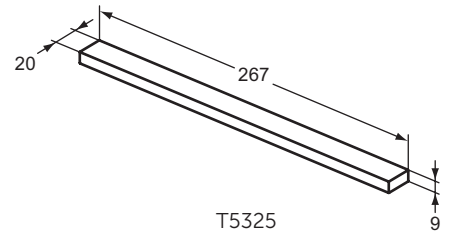

Product	W x D x H mm	Kg	Article-No.	Price/EUR
Guest basin unit 35 cm for Tempo Handwash basin - floor standing	354 x 202 x 725	12,0	T5303xx	
Semi-countertop unit 60 cm - floor standing	600 x 210 x 830	16,5	T5298xx	
Worktop for Semi-countertop unit 60 cm		3,5	T5300xx	

Necessary equipment

Handles not included (Please choose from the different finishes)			T5325YE T5325XG	

Finishes

- XG Silk Black
- YE Brill Aluminium
- **XX:**
- DU Matt White
- NF Sand Beige Matt
- NG Quartz Grey Matt
- NV Carbon Grey Matt
- NH Greige Matt
- NX Natural Oak
- NW Coffee Oak

T5325