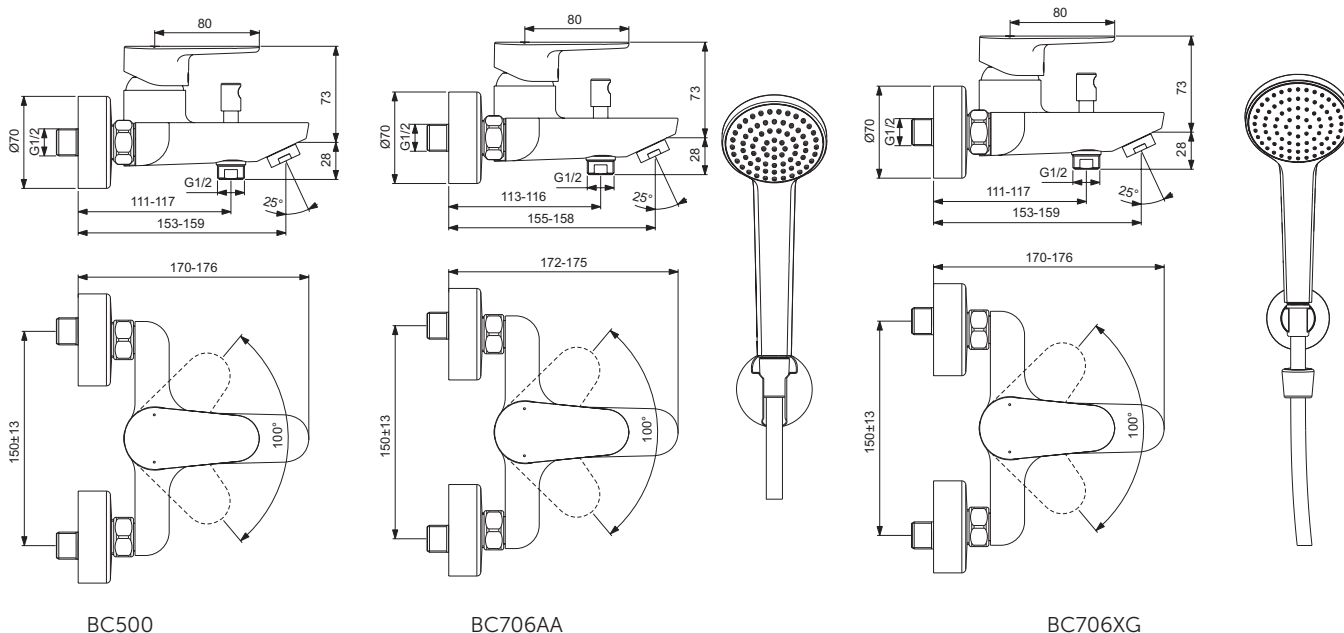

Finishes

AA Chrome
XG Silk Black