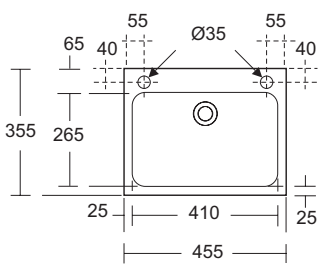

Finishes

MY Stainless Steel