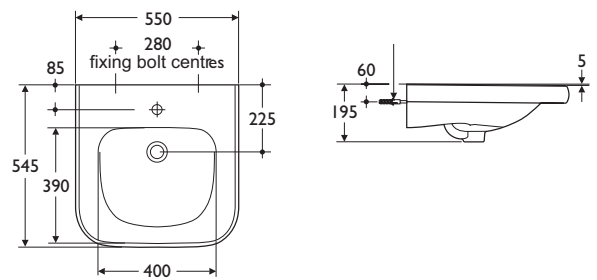

Description

Contour 21 accessible basin 60, 55 cm
- One tap hole
Siphon is not included
Logo Armitage Shanks

Contour 21 handwash basin
One central tap hole
With bottom outlet
Without overflow
Siphon is not included
Logo Armitage Shanks

Product	W x D x H mm	Kg	Article-No.	Price/EUR
Accessible basin 60 cm, one tap hole	600 x 545 x 195	17,6	S216801	
Accessible basin 55 cm, one tap hole	550 x 545 x 195	16,9	S216501	
Handwash basin 37 cm, one tap hole	370 x 305 x 165	8,2	S212201	

Recommended equipment

Wall fixing set only for accessible basins	E015767
Panel fixing set only for accessible basins	E006267
Basin fixing set, with 14 cm rag bolts for solid walls only for accessible basins	E007067
Concealed wall hangers (pair) only for Contour 21 37 cm	S911067

Finishes

01 Euro White

S2165