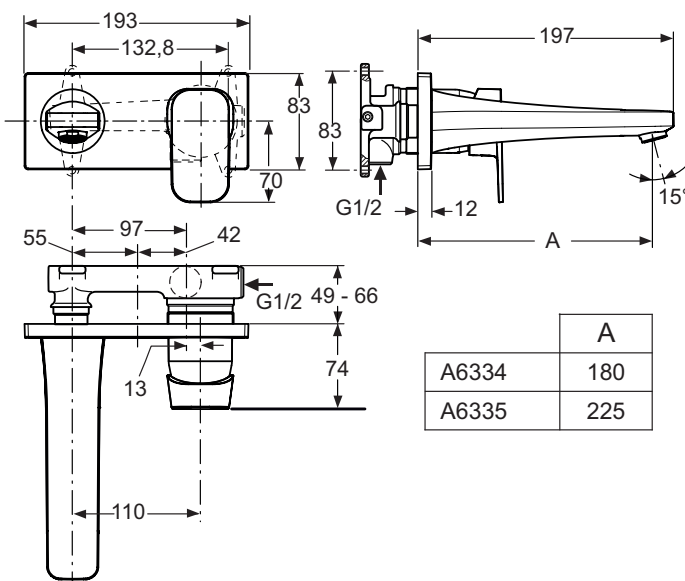

Finishes

AA Chrome