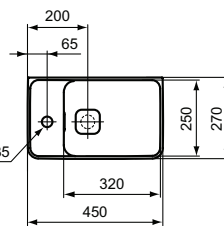

Ceramic products

Description

Handwash basin 45 cm
Tap hole punched, with overflow (slotted shape)
Including waste white cover T360301
Including fixation set TT0299699
In carton box
EN 14688
For assembly with Adapto handwash basin unit 43 cm or alone with siphon
Optional installation with: Click-clack waste with metal cover small T3630AA

Product	W x D x H mm	Kg	Article-No.	Price/EUR
Handwash basin 45 cm, Right tap hole punched, with overflow (slotted shape)	450 x 270 x 170	11,5	T299401	
Handwash basin 45 cm, Left tap hole punched, with overflow (slotted shape)	450 x 270 x 170	11,5	T299501	

Recommended equipment

Fixation set M8 x 90 mm	K714467	
Design siphon G1 1/4 (in case of installation without semi-pedestal and without base cabinet)	E0079AA	
Design stop angle valve (water connection G1/2, connection with mixer 10 mm/ G3/8) - 1 pc	A3491AA	
Siphon waste G1 1/4 - tubular type	A2305AA	
Stop angle valve (water connection G1/2, connection with mixer 10 mm/ G3/8) - 1 pc	B7883AA	
Escutcheon for siphon G1 1/4 (in case installation with mixer without pop-up waste)	B4801AA	
Click-clack waste with metal cover small	T3630AA	

Finishes

- AA Chrome
- 01 Euro White

T2995