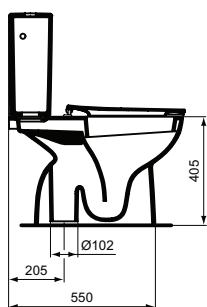

Finishes

01 Euro White

W3274, W3276

W3275, W3277