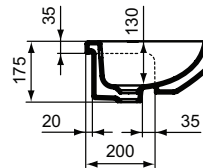

Finishes

- AA Chrome
- 01 Euro White