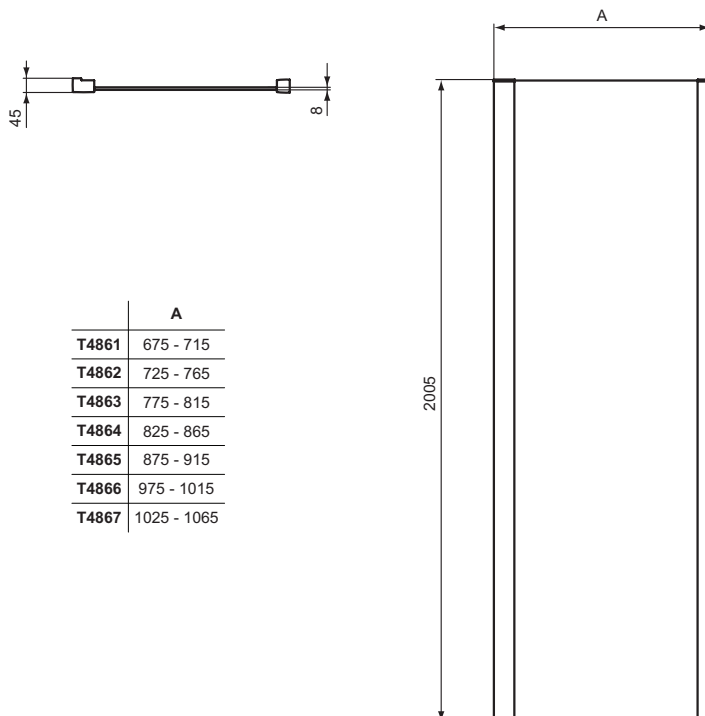

Finishes

EO Silver profile