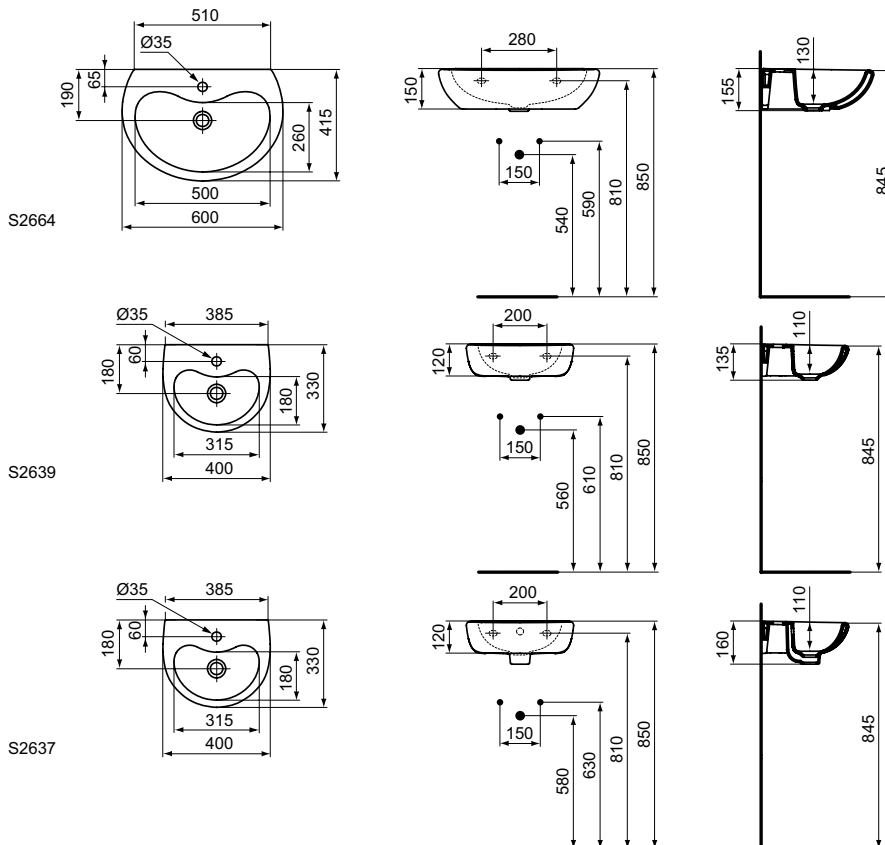

Finishes

- AA Chrome
- O1 Euro White
- MA Euro white Ideal Plus