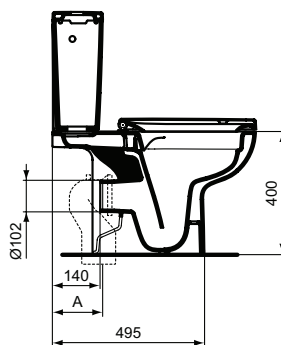

New

Description

Floor standing WC bowl RimLS+ Ideal Standard i.life A for combination
Rimless flushing technology - RimLS+
Horizontal outlet universal, washdown
Incl. fixation set TT0257919
EN 997
In carton box

For assembly with:

Toilet cistern for WC combination 4,5/3 L cistern, side inlet valve
In carton box
Toilet cistern for WC combination 4,5/3 L cistern, bottom inlet valve
In carton box
Seat and cover, duroplast, metal hinges
Seat and cover, duroplast, SOFT CLOSE, Easy Take Off

Available April 2022

Product	W x D x H mm	Kg	Article-No.	Price/EUR
Floor standing WC bowl RimLS+ for combination	355 x 660 x 400	24,2	T472101	
Necessary equipment				
Toilet cistern for WC combination, 4,5/3 L cistern, side inlet valve	360 x 160 x 390	13,0	T524701	
Toilet cistern for WC combination 4,5/3 L cistern, bottom inlet valve	360 x 160 x 390	13,0	T472301	
Seat and cover, duroplast, metal hinges	360 x 445 x 45	2,5	T453001	
Seat and cover, duroplast, SOFT CLOSE, Easy Take Off	360 x 445 x 45	2,5	T453101	

Finishes

01 Euro White

T002767	J324867	T682067	T002667
A 85	140	200	190

T002767	J324867	T682067	T002667
A 85	140	200	190