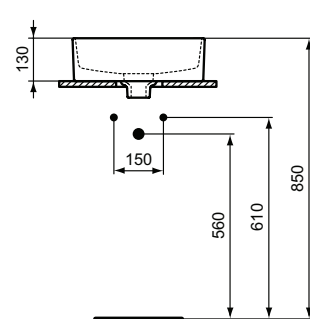

Finishes

- AA Chrome
- 01 Euro White

T2963