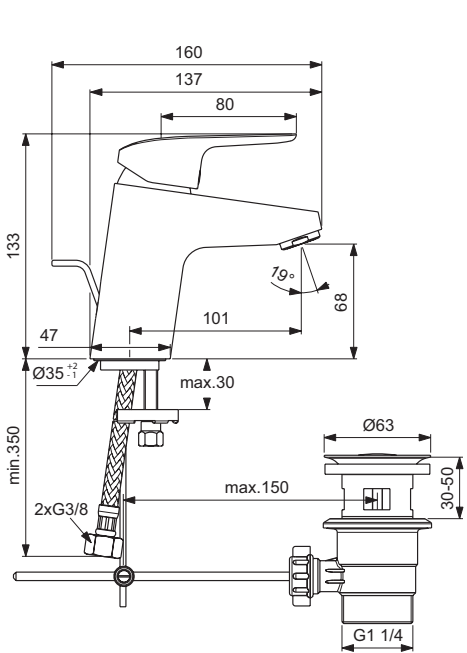

Finishes

AA Chrome

B1707, B1708