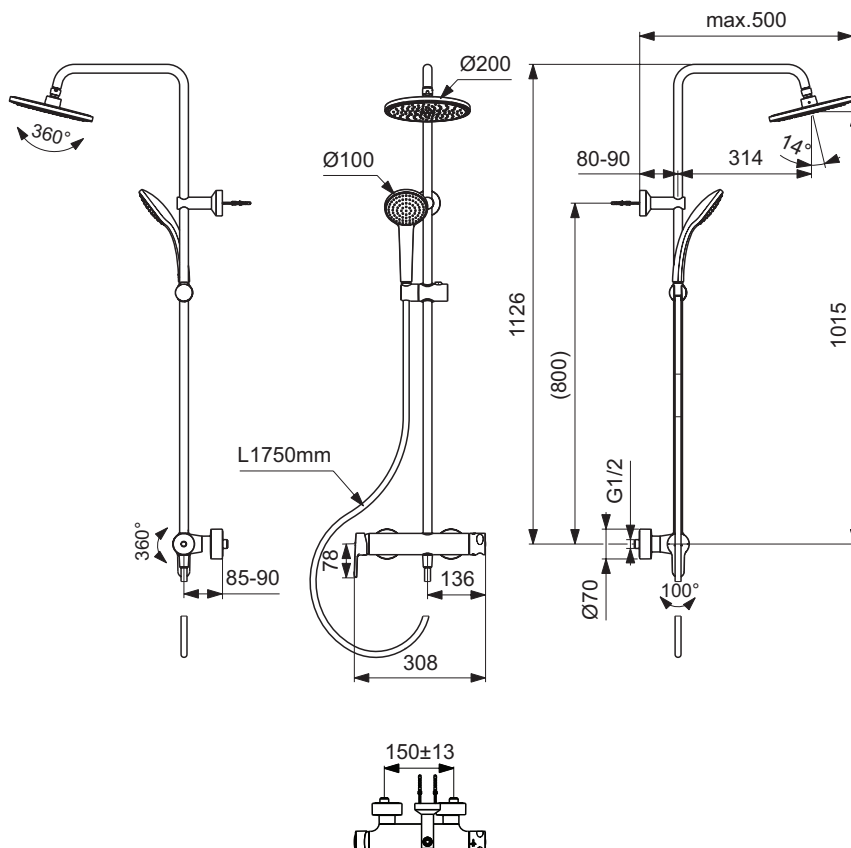

Description

Single lever exposed shower system with integrated diverter
Casted shower body
38 mm ceramic cartridge FirmaFlow® with hot water limiter
Connection with hidden nuts
S-connectors with noise reducers
Metal handle with red and blue indicator
Non return valve
2-way ceramic manual diverter integrated in the body, 360 degrees rotation
Plastic shower head, size 200 mm diameter, 12 l/min flow limiter
1 functional hand shower 100 mm diameter, 8 l/min flow limiter
1750 mm shower hose
Finish:
- chrome (AA)
- technology powder coating (XG)
Comply with EN817

Product	Article-No.	Price/EUR
Single lever exposed shower system with integrated diverter	BC750AA	
	BC750XG	

Finishes

- AA Chrome
- XG Silk Black

Showers