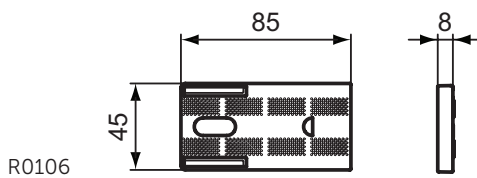

Finishes

AC White

Description

Touchless control plate
 Water saving - dual flush
 No-touch activation - through capacitive sensors
 Hygienic and easy to clean

- Altes™ touchless control plate:
 One-piece ceramic material:
 Black (R0130A6)/White (R0130AC)