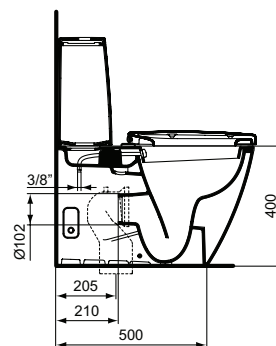

Ceramic products

E7175