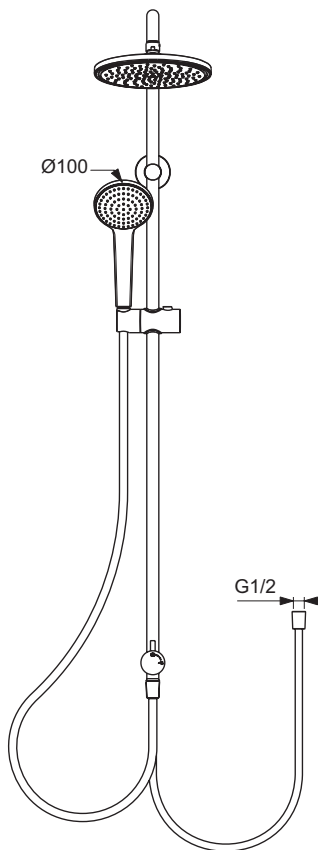

Price/EUR

Finishes

XG Silk Black

Showers