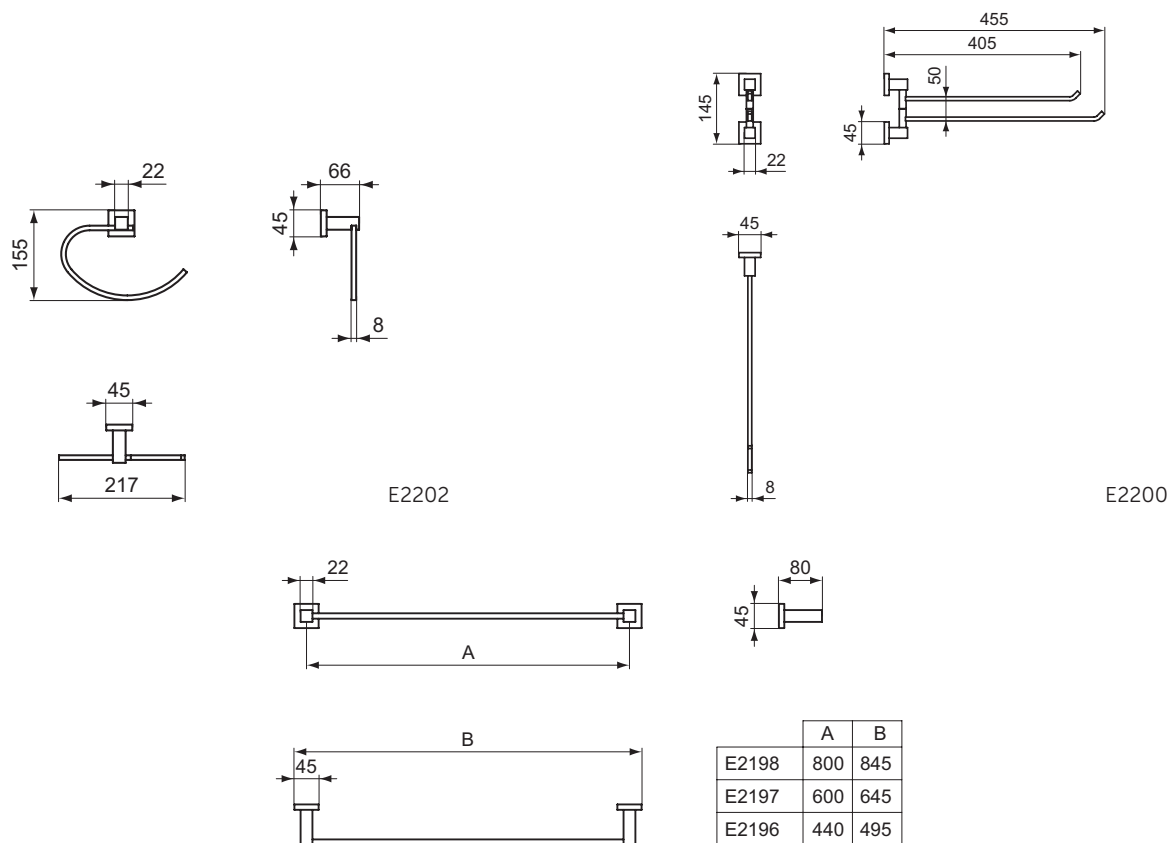

Finishes

AA Chrome