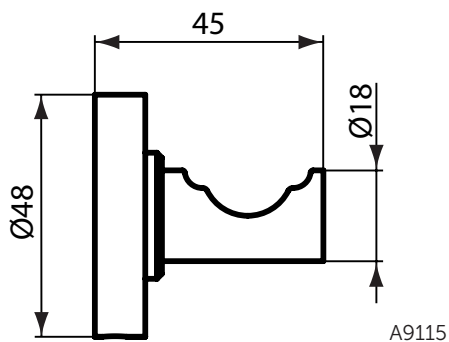

Finishes

XG Silk Black