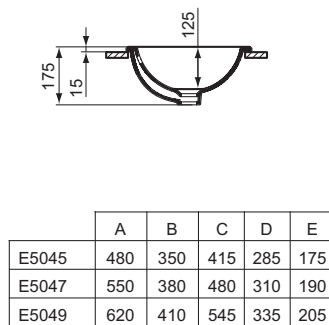

Finishes

- AA Chrome
- 01 Euro White
- MA Euro white Ideal Plus