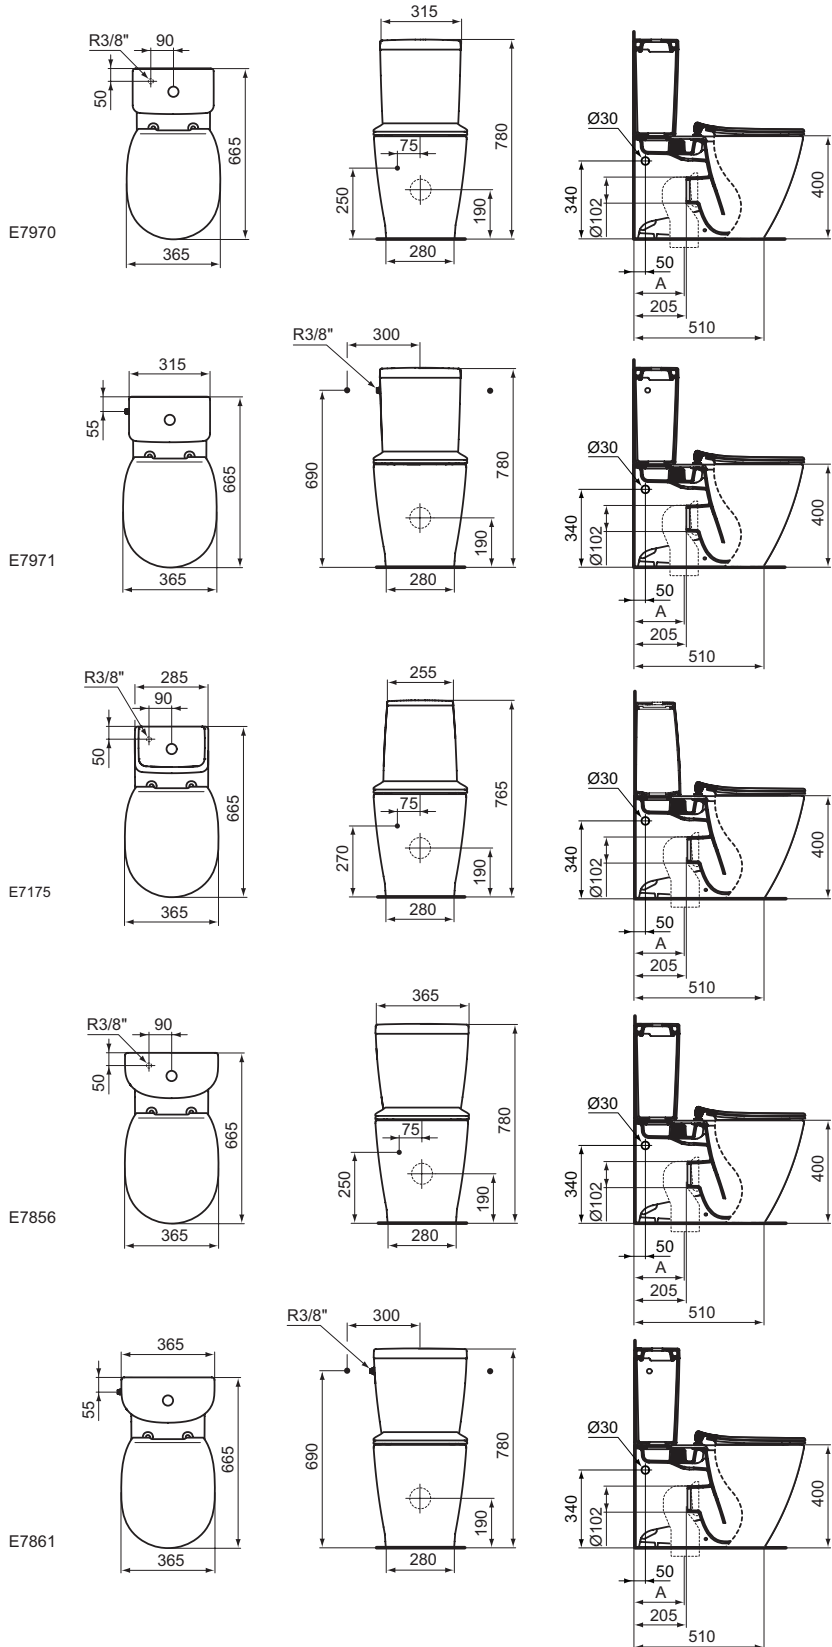

J324867	WW965742	T682067	T002667	T002767	
A	I	185 - 205	185 - 205	250 - 270	165 - 220	60 - 160
A	I+II					T002867
A	I+III					II = +20 / -20
A	I+III					T002967
						III = +40 / -40