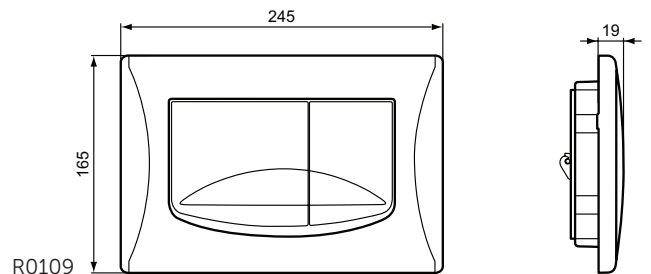

Finishes

- AA Chrome
- AC White
- JG Matt Chrome
- A6 Matt Black

Description

Septa Pro™ E1 electronic/IR control plate
 Dual flush (< 60 s half flush, > 60 s full flush)
 Infrared actuation or mechanical actuation (in case of electricity failure), transformer (input: 100-230 V AC ±10%; output: 12 V DC) included
 Vandal resistant
 Chrome
 Zamac material