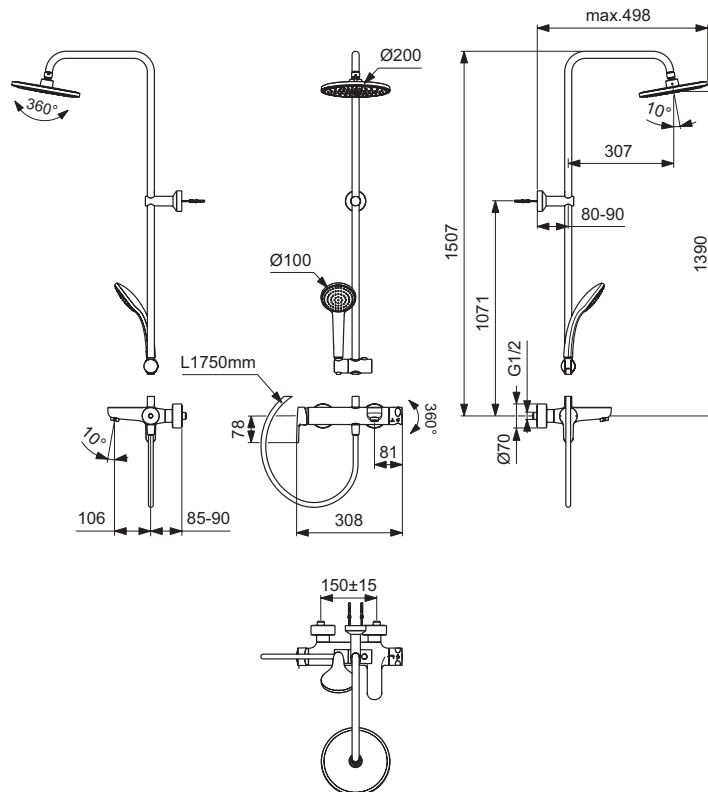

Finishes

XG Silk Black