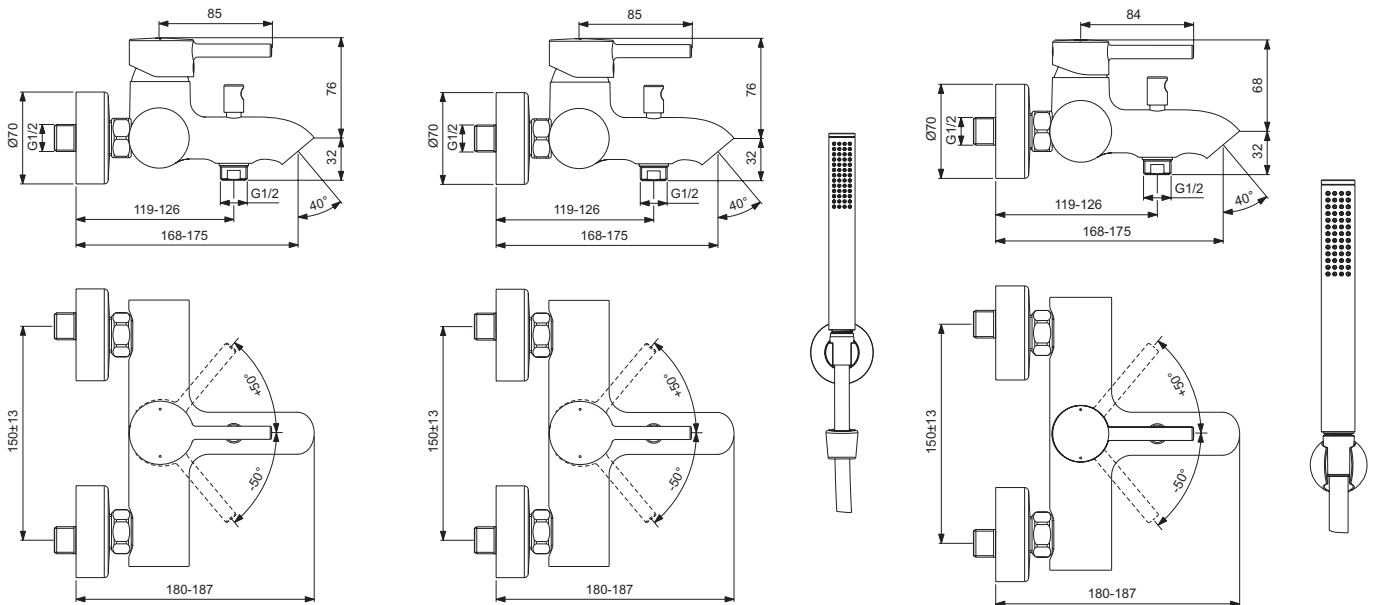

BC270XG

BC270AA

Finishes

AA Chrome
XG Silk Black

BC199