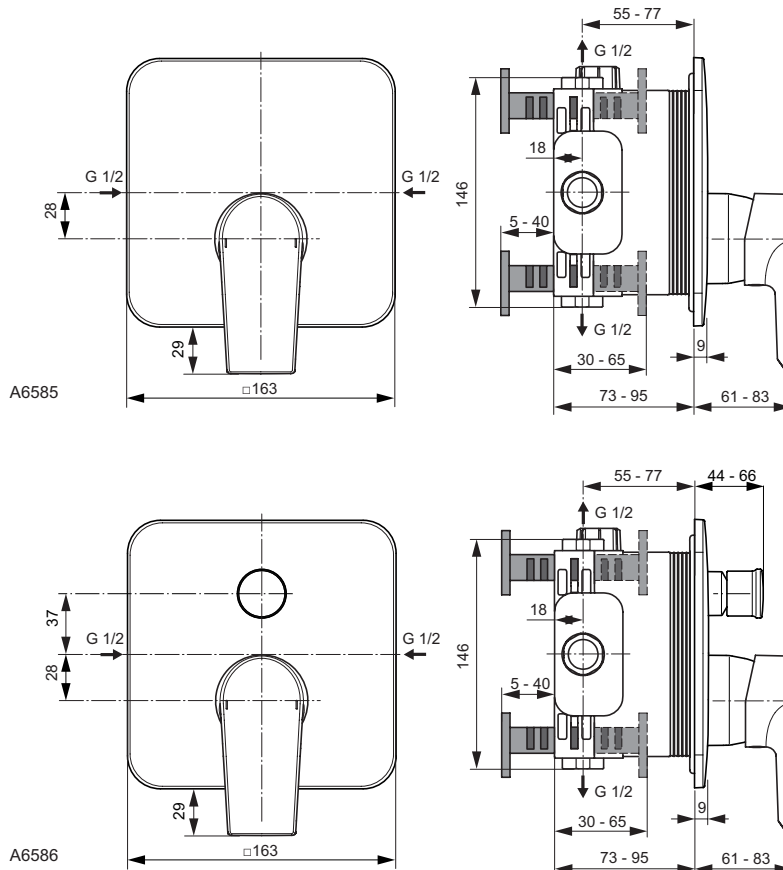

A6583

Finishes

AA Chrome