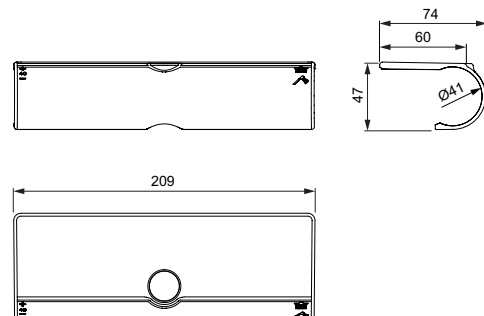

New

Description

Ceratherm T50 Shower system with exposed thermostatic mixer
Ceratherm T50 exposed shower thermostatic mixer
Exposed model, standard S-connectors
FirmaFlow® Therm cartridge
Ceramic valve G1/2 180°
Cool body technology
Fin Metal handles with hot water at 40°C stop button and 50% water volume stop button
Non return valve
Shower head made of metal, Ø 250 mm, 12 l/min water flow limiter
"110 mm 3F Idealrain Evo Round hand shower with 8l/min flow regulator"
Vertically adjustable wall bracket for fixation to the wall
1750mm Idealflex shower hose
Comply with EN 1111

Options:
Wrap over shelf for shower systems exposed

Recommended equipment

Riser rail extension 150 mm
Riser rail extension 300 mm

Showers

Product

Ceratherm T50 Shower system with exposed thermostatic mixer
Wrap over shelf for shower systems exposed

Article-No.

A7565AA
A7601AA

Price/EUR

Recommended equipment

Riser rail extension 150 mm
Riser rail extension 300 mm

A861379AA
A861380AA

Finishes

AA Chrome