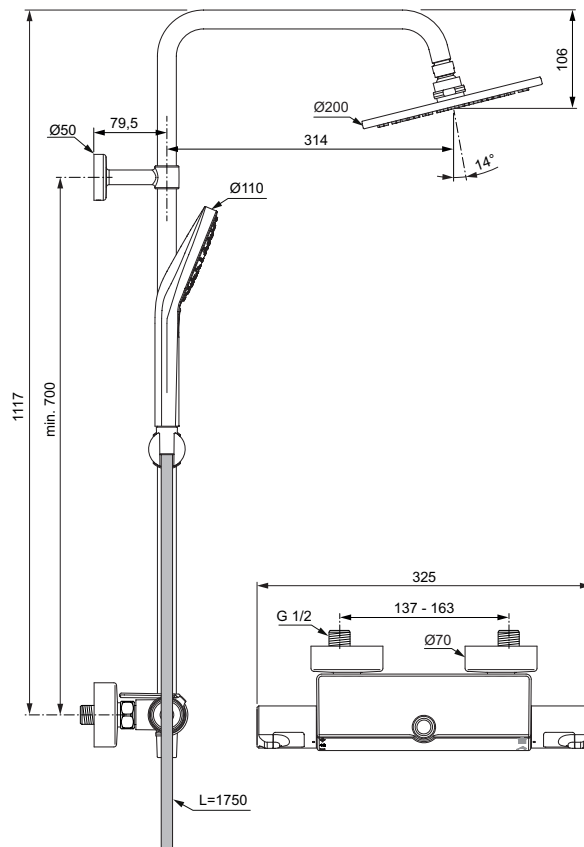

Finishes

AA Chrome