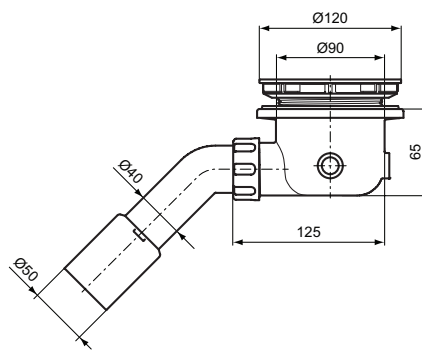

Description

Ceramic shower tray drain waste Ø90 mm with Chromed Plug (J3417AA)

Ceramic shower tray drain waste Ø90 mm with Flat Chromed Plug (T8520AA)

Ultra Flat S waste set (K936367)
Ø90 mm
Without cover
Visible parts in grey

Product

Product	Article-No.	Price/EUR
Ceramic shower tray drain waste Ø90 mm with Chromed Plug	J3417AA	
Ceramic shower tray drain waste Ø90 mm with Flat Chromed Plug	T8520AA	
Ultra Flat S waste set Ø90 mm	K936367	

Finishes

AA Chrome

T8520