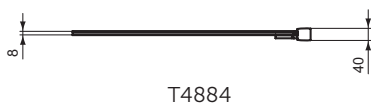

Finishes

EO Silver profile