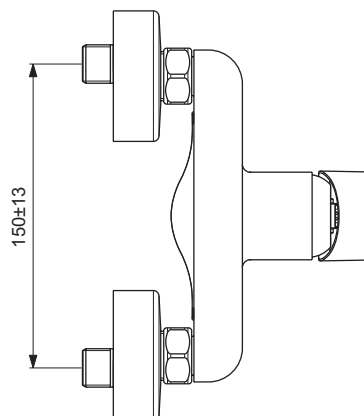

Price/EUR

Finishes

AA Chrome
XG Silk Black