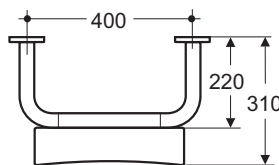

Description

Contour 21 back support for 70 cm projection WC, 40 cm x 17 cm x 35 mm - rails only
Available with Stainless Steel finish (MY), or White (AC), Blue (36), Grey (LJ) or Charcoal (RN)

Contour 21 back support for 75 cm projection WC, 40 cm x 22 cm x 35mm - rails only

Available with Stainless Steel finish (MY), or White (AC), Blue (36), Grey (LJ) or Charcoal (RN)

Cushioned back support

Product	W x D x H mm	Kg	Article-No.	Price/EUR
Back support for 70 cm projection WC, 40 cm x 17 cm x 35 mm - rails only	400 x 170 x 35		S6481MY S6481AC S6481LJ S648136 S6481RN	
Back support for 75 cm projection WC, 40 cm x 22 cm x 35 mm - rails only	400 x 220 x 35		S6466MY S6466AC S6466LJ S646636 S6466RN	
Cushioned back support			S688467	

Finishes

- AC White
- MY Stainless Steel
- LJ Grey Varnish
- 36 Blue
- RN Charcoal

S6466