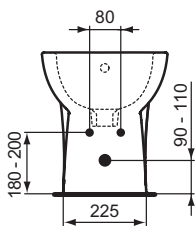

Finishes

- AA Chrome
- 01 Euro White

W3305