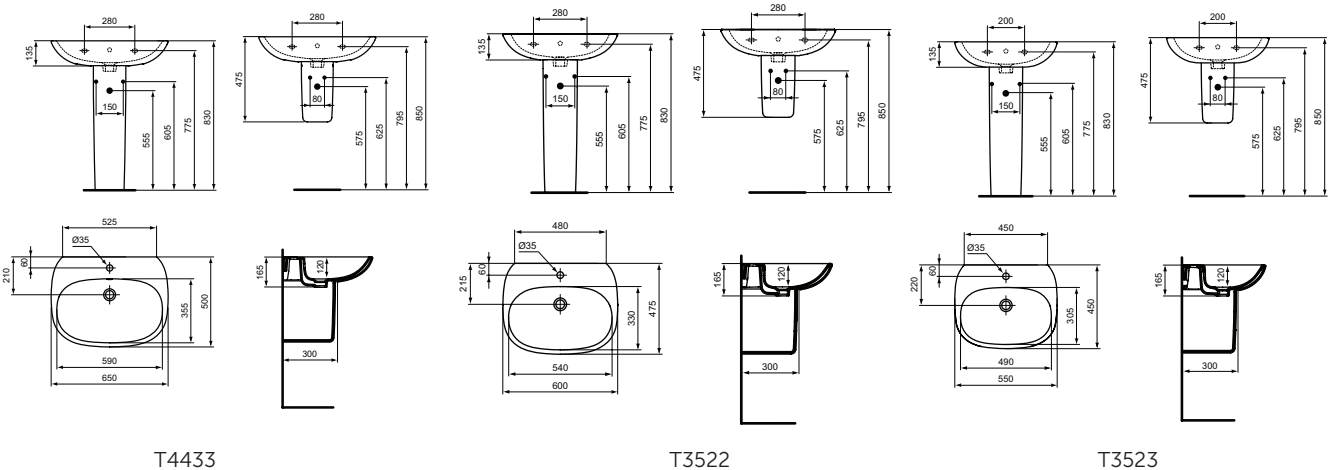

Finishes

- AA Chrome
- 01 Euro White