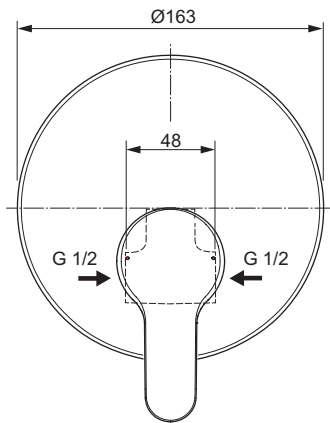

Finishes

AA Chrome

A7184

A7185

Sanitary brass