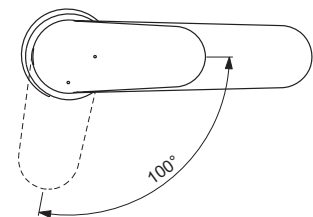

BC700

Sanitary brass