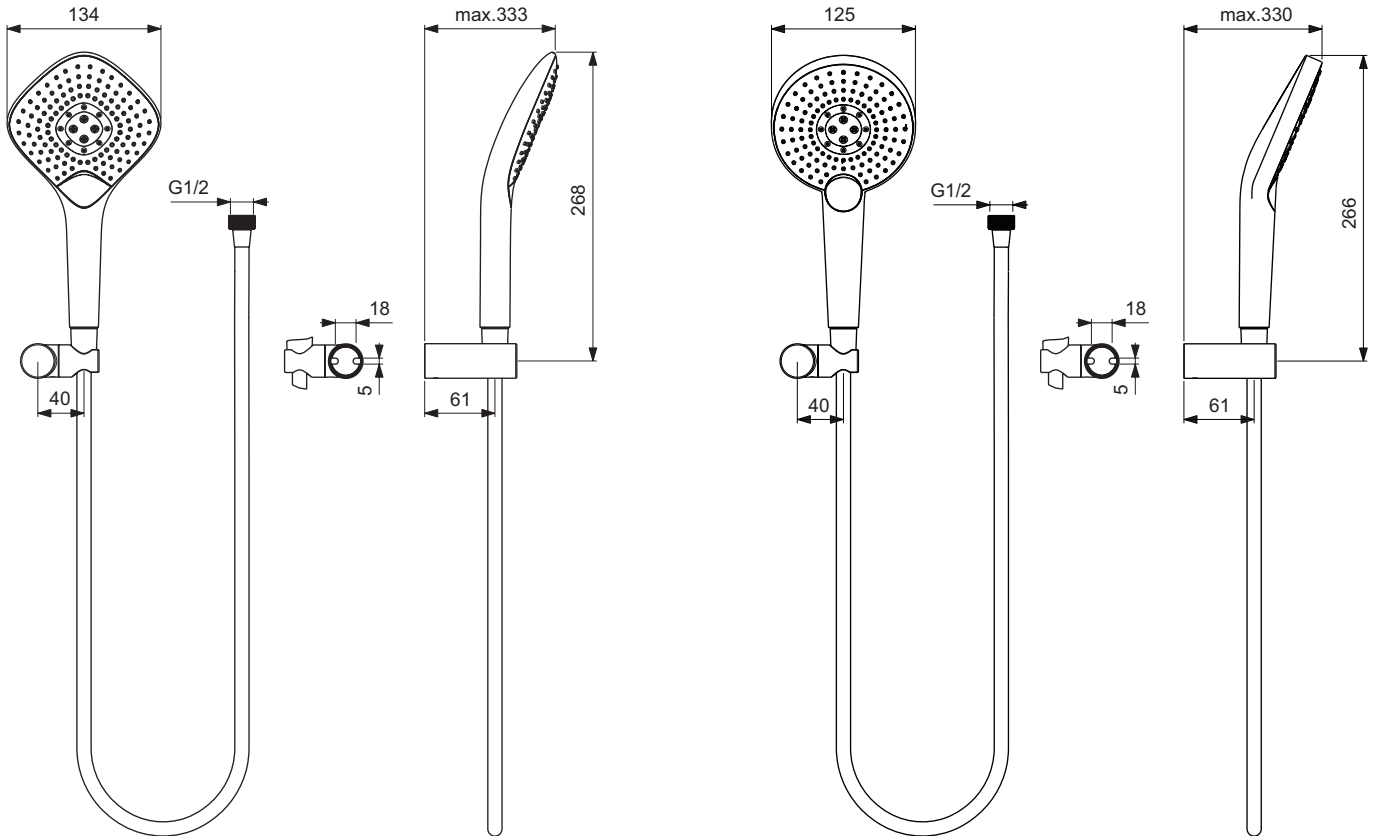

Product

Idealrain EvoJET Diamond Hand shower 134 mm and holder
 Idealrain EvoJET Round Hand shower 125 mm and holder

Article-No. Price/EUR

B1766AA	
B1765AA	

Finishes

AA Chrome

B1766

B1765