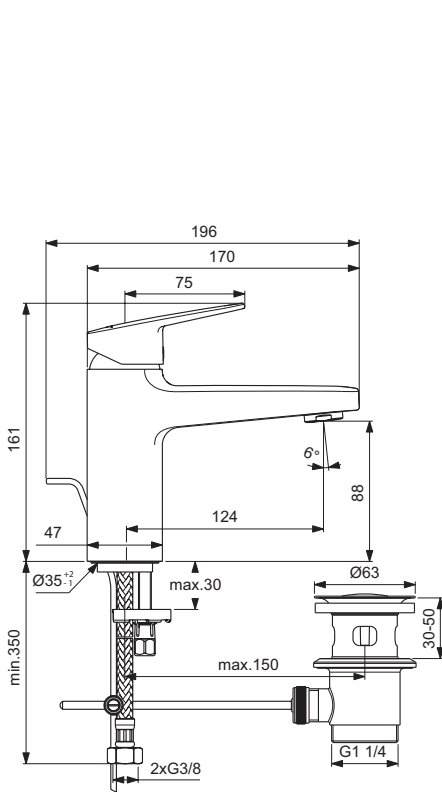

Finishes

AA Chrome

BD276