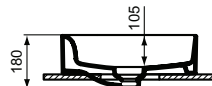

Finishes

- AA Chrome
- 01 Euro White