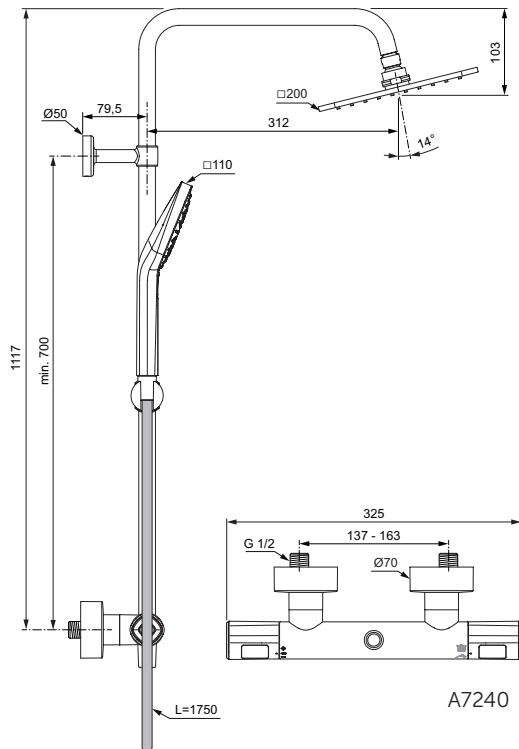

Finishes

AA Chrome