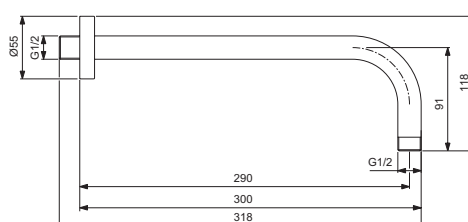

Description

Wall connections for Shower head
Metal escutcheon

Finishes:

- technology electroplating (AA)
- technology PVD (GN, A2, A5)

Showers

Product	Article-No.	Price/EUR
Wall connection for Shower head, 400 mm	B9445AA	
	B9445GN	
	B9445A2	
	B9445A5	
Wall connection for Shower head, 300 mm	B9444AA	
	B9444GN	
	B9444A2	
	B9444A5	
Ceiling connection for Shower head, 150 mm	B9446AA	
	B9446GN	
	B9446A2	
	B9446A5	

Finishes

- AA Chrome
- A2 Brushed Gold
- A5 Magnetic Grey
- GN Silver Storm

B9444