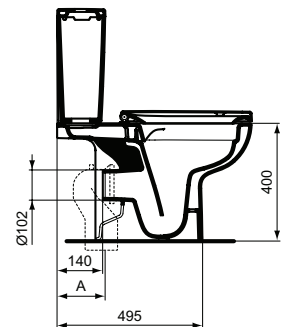

New

Description

Floor standing WC bowl RimLS+ Ideal Standard i.life A for combination
Rimless flushing technology - RimLS+
Horizontal outlet universal, washdown
Incl. fixation set TT0257919
EN 997
In carton box

For assembly with:

Toilet cistern for WC combination 4,5/3 L cistern, side inlet valve
In carton box
Toilet cistern for WC combination 4,5/3 L cistern, bottom inlet valve
In carton box
Seat and cover, duroplast, metal hinges
Seat and cover, duroplast, SOFT CLOSE, Easy Take Off

Available April 2022

Product	W x D x H mm	Kg	Article-No.	Price/EUR
Floor standing WC bowl RimLS+ for combination	355 x 660 x 400	24,2	T472101	
Necessary equipment				
Toilet cistern for WC combination, 4,5/3 L cistern, side inlet valve	360 x 160 x 390	13,0	T524701	
Toilet cistern for WC combination 4,5/3 L cistern, bottom inlet valve	360 x 160 x 390	13,0	T472301	
Seat and cover, duroplast, metal hinges	360 x 445 x 45	2,5	T453001	
Seat and cover, duroplast, SOFT CLOSE, Easy Take Off	360 x 445 x 45	2,5	T453101	

Finishes

01 Euro White

T002767	J324867	T682067	T002667
A 85	140	200	190

T002767	J324867	T682067	T002667
A 85	140	200	190