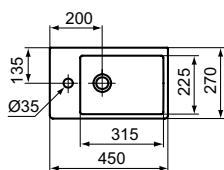

Description

Washbasin 71, 60, 50 cm
Central tap hole punched and with overflow
In carton box
EN 14688
Including: Furniture cutting template

Handwash basin 45 cm
Left tap hole punched and without overflow
In carton box
EN 14688
Including: Fixation set

Product	W x D x H mm	Kg	Article-No.	Price/EUR
Washbasin 71 cm	710 x 420 x 145	23,0	K078201	
Washbasin 60 cm	600 x 420 x 145	19,0	K077801	
Washbasin 50 cm	500 x 420 x 145	13,0	K077701	
Handwash basin 45 cm	450 x 270 x 130	13,0	K081701	

Recommended equipment

Fixation set M10 x 140 mm	WW965340	
Design siphon G1 1/4 (in case of installation without semi-pedestal and without base cabinet)	E0079AA	
Design stop angle valve (water connection G1/2, connection with mixer 10 mm/ G3/8) - 1 pc	A3491AA	
Siphon waste G1 1/4 - tubular type	A2305AA	
Stop angle valve (water connection G1/2, connection with mixer 10 mm/ G3/8) - 1pc	B7883AA	
Escutcheon for siphon G1 1/4 (in case installation with mixer without pop-up waste)	B4801AA	
Free waste G1 1/4 for basins without overflow (for K081701)	J3291AA	

Finishes

- AA Chrome
- 01 Euro White

	A	B
K0782	710	670
K0778	600	570
K0777	500	470

K0817