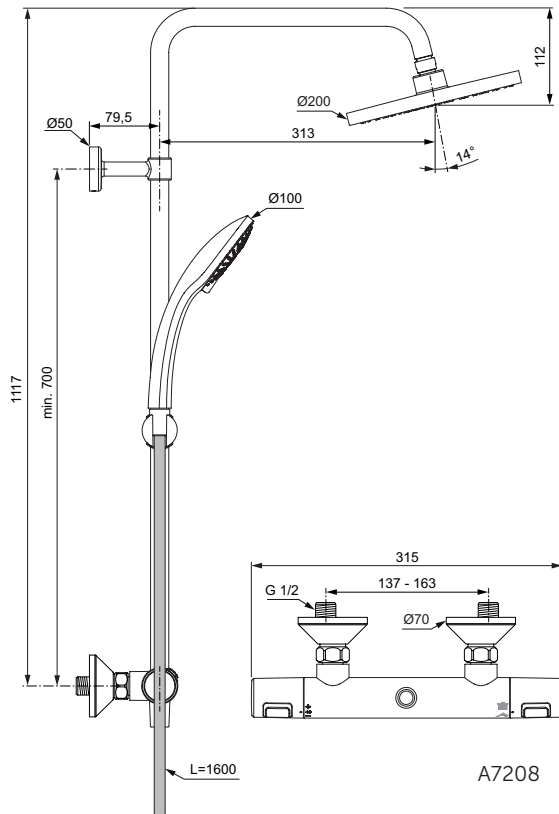

Finishes

AA Chrome

A7208