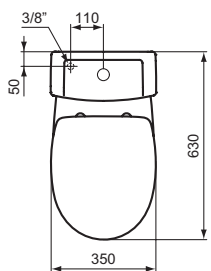

Finishes

01 Euro White

V3370, V3371