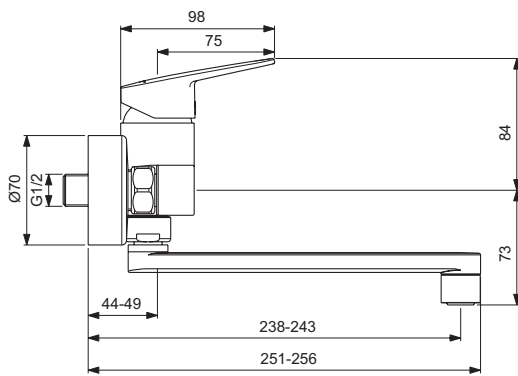

Finishes

AA Chrome

BD340

BD341

Sanitary brass