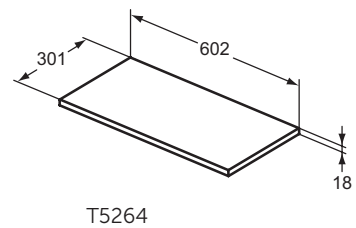

Finishes

- XG Silk Black
- YE Brill Aluminium
- **XX:**
- DU Matt White
- NF Sand Beige Matt
- NG Quartz Grey Matt
- NV Carbon Grey Matt
- NH Greige Matt
- NX Natural Oak
- NW Coffee Oak