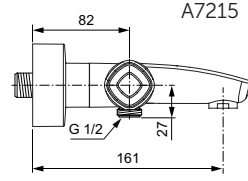

Finishes

AA Chrome

A7229

A7215

A7238

Description

Exposed thermostatic shower mixer with accessories
 Exposed model, S-connection with hidden nuts
 FirmaFlow® Therm cartridge
 Ceramic valve G1/2 180°
 Cool body technology
 Diamond metal handles with hot water at 40°C stop button and 50% water volume stop button
 Non return valve
 Comply with EN 1111
 Accessories: 125 mm 3F Idealrain Evo Jet Diamond hand shower and 8 l/min water flow limiter, 1750 mm Idealflex shower hose, 600 mm shower bar with adjustable wall brackets
 - The same with accessories: 125 mm 3F Idealrain Evo Jet Diamond hand shower and 8 l/min water flow limiter, 1750 mm Idealflex shower hose, 900 mm shower bar with adjustable wall brackets
 Wrap over shelf for T25, T50, T100, T125 Ideal Standard thermostatic shower mixers exposed
 Made of plastic
 Chrome plated
 Ideal Standard logo
 Temperature indication to provide clear definition of temperature with figures