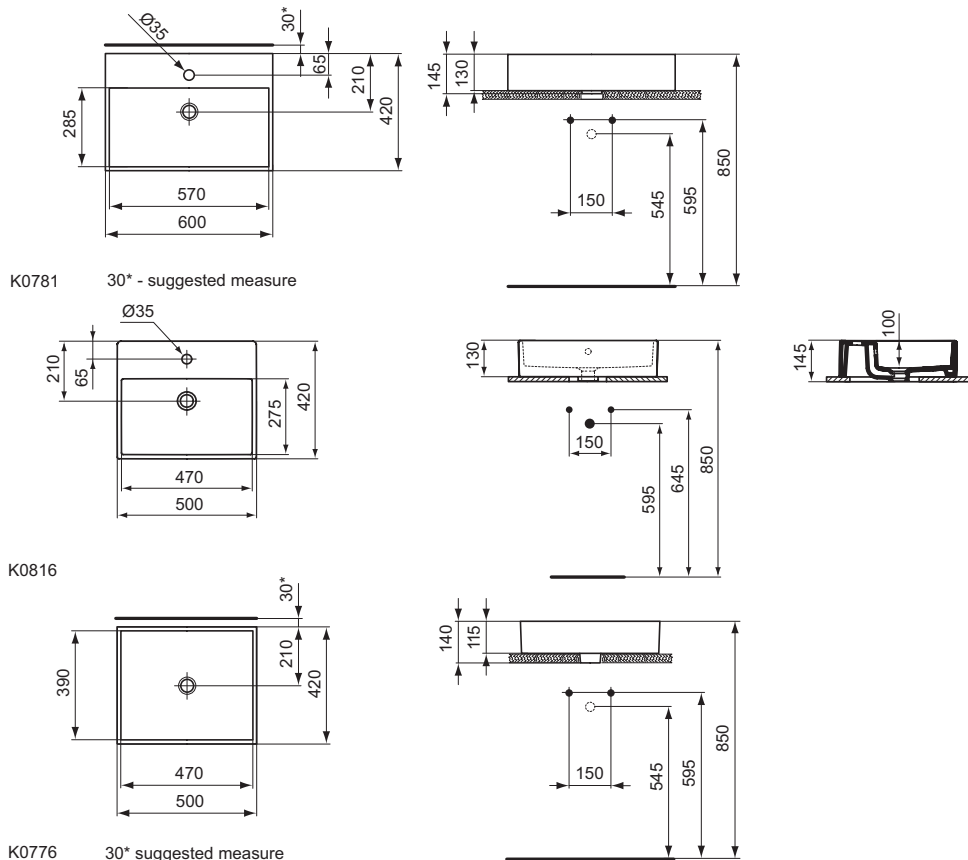

Finishes

- AA Chrome
- 01 Euro White