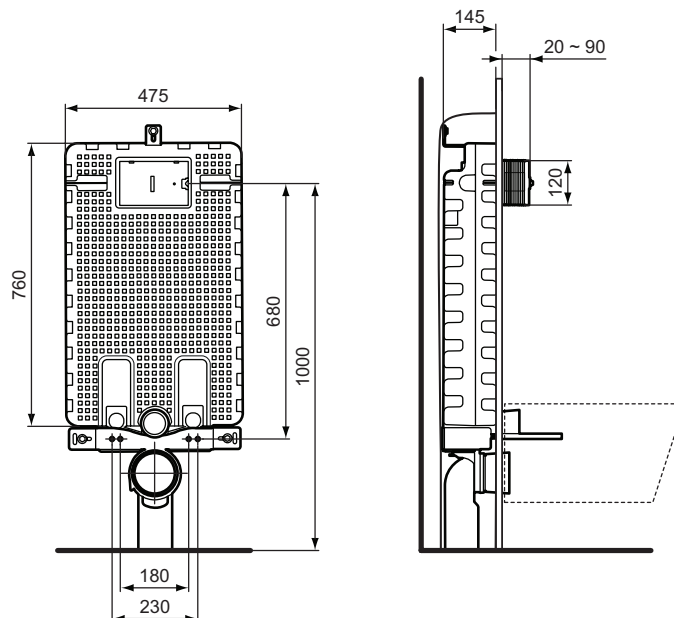

Necessary equipment

For assembly with control plates (separate order):

Mechanical control plates: Oleas™ M1, M2, M3, M4; Solea™ M1, M2; Septa Pro™ M1,M2

OR

Mechanical control plates (in combination with SmartFlush kit R018667): Oleas™ SmartFlush M1, M2

SmartFlush kit (in combination with Mechanical control plates Oleas™ SmartFlush M1, M2) R018667

OR

Pneumatic control plates (in combination with Pneumatic conversation kit R009867): Oleas™ P1, P2,P3 Solea™ P1,P2; Septa Pro™ P1, P2, P3, P4, Floor; Septa Pro™ XS P1,P2

Pneumatic conversation kit (in combination with pneumatic control plates) R009867

OR

Touchless control plates Symfo™, Altes™ (in combination with Mains Kit R015867 or SmartForce conversation kit R015767)

Kit for Touchless/Sensor control plates Mains – 100-240V AC / 6.75V DC R015867

SmartForce conversation kit - saves energy: SmartForce technology harnesses the power of water in motion to generate enough energy to power a no-touch control plate R015767

Electronic/IR control plates (in combination with Kit for Electronic/IR control plate conversion R009967): Septa Pro™ E1,E2

Kit for Electronic/IR control plate conversion R009967

Product	W x D x H mm	Kg	Article-No.	Price/EUR
ProSys™ 120M light frame/encapsulated	475 x 145	8,1	R009767	
Recommended equipment				
Acoustic insulation for wall mounted WC and bidet			R017467