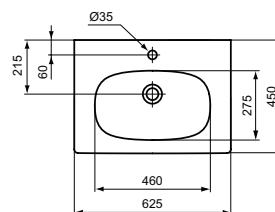

Ceramic products

New

Description

Vanity Basin 83, 63 cm
Central taphole punched
EN 14688
In carton box
For assembly only with:
- Tesi Basin units 80 cm or Design Siphon

Product	W x D x H mm	Kg	Article-No.	Price/EUR
Vanity basin 83 cm	825 x 450 x 165	19,0	T3509V3	
Vanity basin 63 cm	625 x 450 x 165	15,0	T3510V3	

Recommended equipment

Fixation set M10 x 140 mm	WW965340
Design siphon in Silk Black (Matt Black) (in case installation without semipedestal and without base cabinet)	T4441XG
Design stop angle valve (water connection G1/2, connection with mixer 10mm/G3/8)	A3491AA
Stop angle valve (water connection G1/2, connection with mixer 10mm/G3/8)	B7883AA

Finishes

- AA Chrome
- XG Silk Black (Matt Black)
- V3 Silk Black (Matt Black)