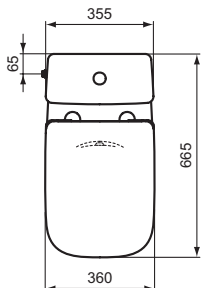

Finishes

01 Euro White