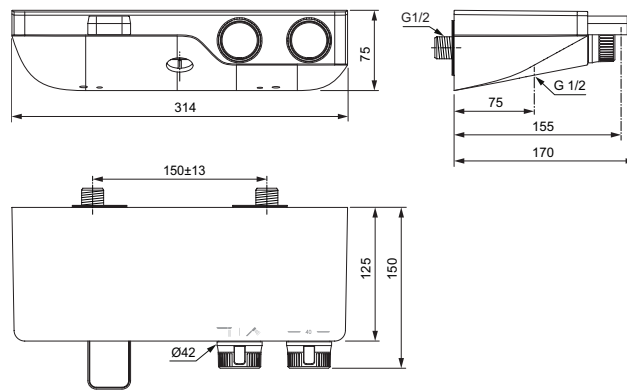

Finishes

AA Chrome