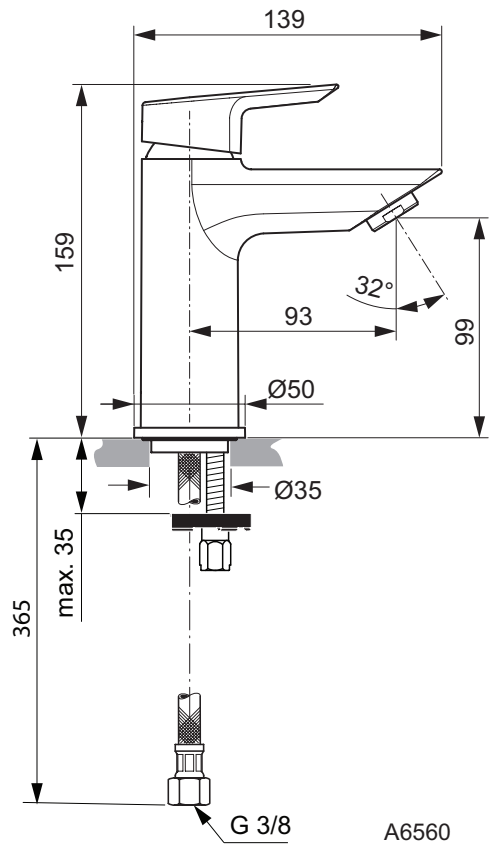

A6560

Sanitary brass