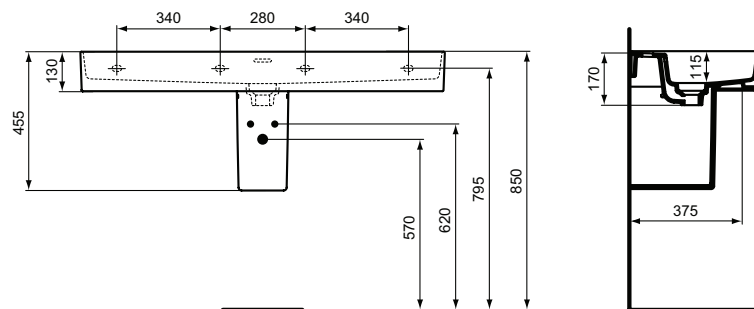

Finishes

- AA Chrome
- 01 Euro White

T3595

T3006

T3641

Ceramic products

Description

Washbasin 100, 80, 60, 50 cm
 - Tap hole punched, with overflow (slotted shape)
 - Without tap hole, overflow (slotted shape)
 - 2 tap holes punched, with overflow (slotted shape)
 Including waste white cover T854601
 In carton box
 EN 14688
 For assembly with: Adapto basin unit 97, 77, 57, 47 cm, semi-pedestal T299601 or alone with siphon
 Optional installation with: Click-clack waste with metal cover T3629AA

Semi-pedestal
 In carton box
 Including fixation set TV63667 (no drill semi-pedestal fixation)

Product	W x D x H mm	Kg	Article-No.	Price/EUR
Washbasin 100 cm, with 2 tap holes, with overflow (slotted shape)	1000 x 430 x 170	24,0	T372401	
Washbasin 100 cm, with tap hole, with overflow (slotted shape)	1000 x 430 x 170	24,0	T300201	
Washbasin 100 cm, without tap hole, with overflow (slotted shape)	1000 x 430 x 170	24,0	T364001	
Washbasin 80 cm, with tap hole, with overflow (slotted shape)	800 x 430 x 170	22,0	T300101	
Washbasin 80 cm, without tap hole, with overflow (slotted shape)	800 x 430 x 170	22,0	T363901	
Washbasin 60 cm, with tap hole, with overflow (slotted shape)	600 x 430 x 170	17,0	T300001	
Washbasin 60 cm, without tap hole, with overflow (slotted shape)	600 x 430 x 170	17,0	T363801	
Washbasin 50 cm, with tap hole, with overflow (slotted shape)	500 x 430 x 170	15,0	T292801	
Washbasin 50 cm, without tap hole, with overflow (slotted shape)	500 x 430 x 170	15,0	T363701	