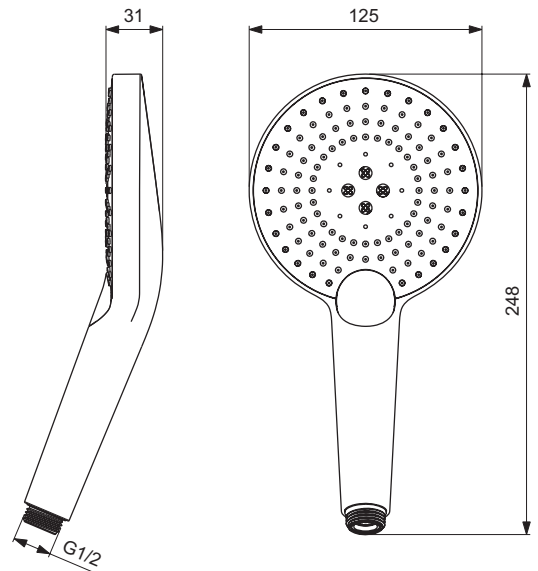

Product

Product	Article-No.	Price/EUR
Idealrain EvoJET Diamond Hand shower 134 mm	B1760AA	
Idealrain EvoJET Round Hand shower 125 mm	B1759AA	

Finishes

AA Chrome

B1760

B1759

Description

Idealrain EvoJET Diamond Hand shower 134 mm and Rail kit
 900, 600 mm sliding bar with metal brackets
 Metal rail and hand shower holder for added strength and durability
 Easy to use metal control handle
 1750 mm IdealFlex shower hose
 Hand shower 134 mm
 3 spray modes: Rain, Drop-jet, Massage, activated with push button
 Flow rate limiter 8 l/min
 IS logo on the body
 Water pressure more than 0.1 Bar