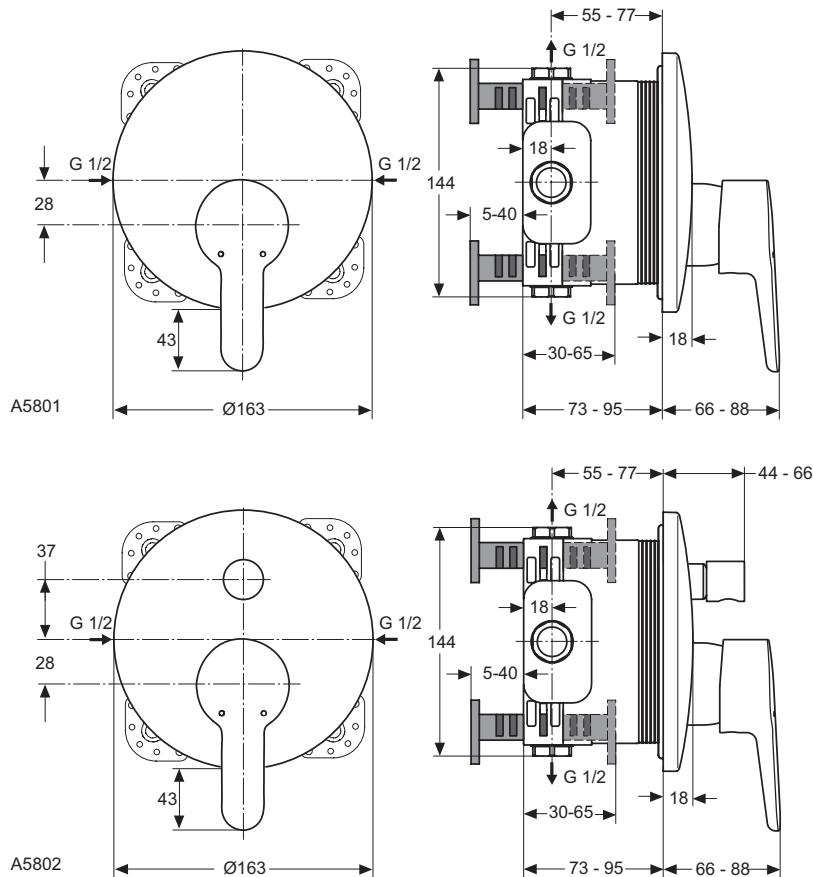

Finishes

AA Chrome