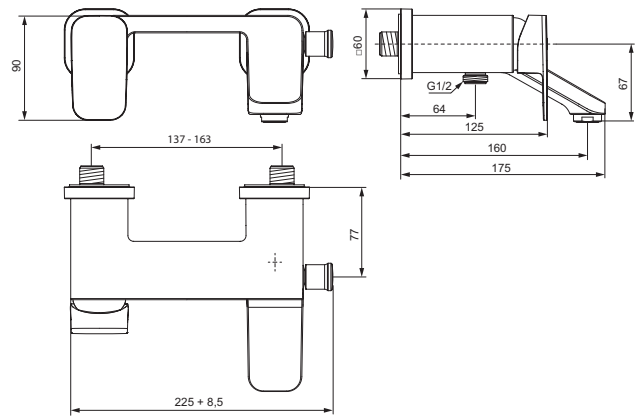

Description

Exposed shower mixer
38 mm ceramic cartridge FirmaFlow® with hot water limiter
Brass cast body
Metal handle with red and blue colour indication - printed on handle
Exposed model with fixation system without visible nuts
Non return valve
Comply with EN817

Exposed bath & shower mixer
38 mm ceramic cartridge FirmaFlow® with hot water limiter
Brass cast body 1 pc
Automatic diverter on side of the spout
Metal handle with red and blue colour indication - printed on handle
Exposed model with fixation system without visible nuts
Cascade aerator
Non return valve
Comply with EN817

Sanitary brass

Product

Product	Article-No.	Price/EUR
Exposed shower mixer	A6337AA	
Exposed bath & shower mixer	A6338AA	

Finishes

AA Chrome

A6338