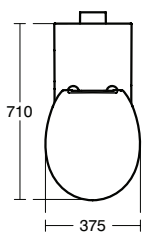

Finishes

- LJ Grey
- 01 Euro White
- 36 Blue
- RN Charcoal