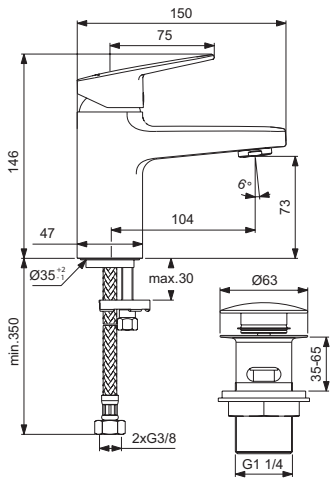

Finishes

AA Chrome

BD216