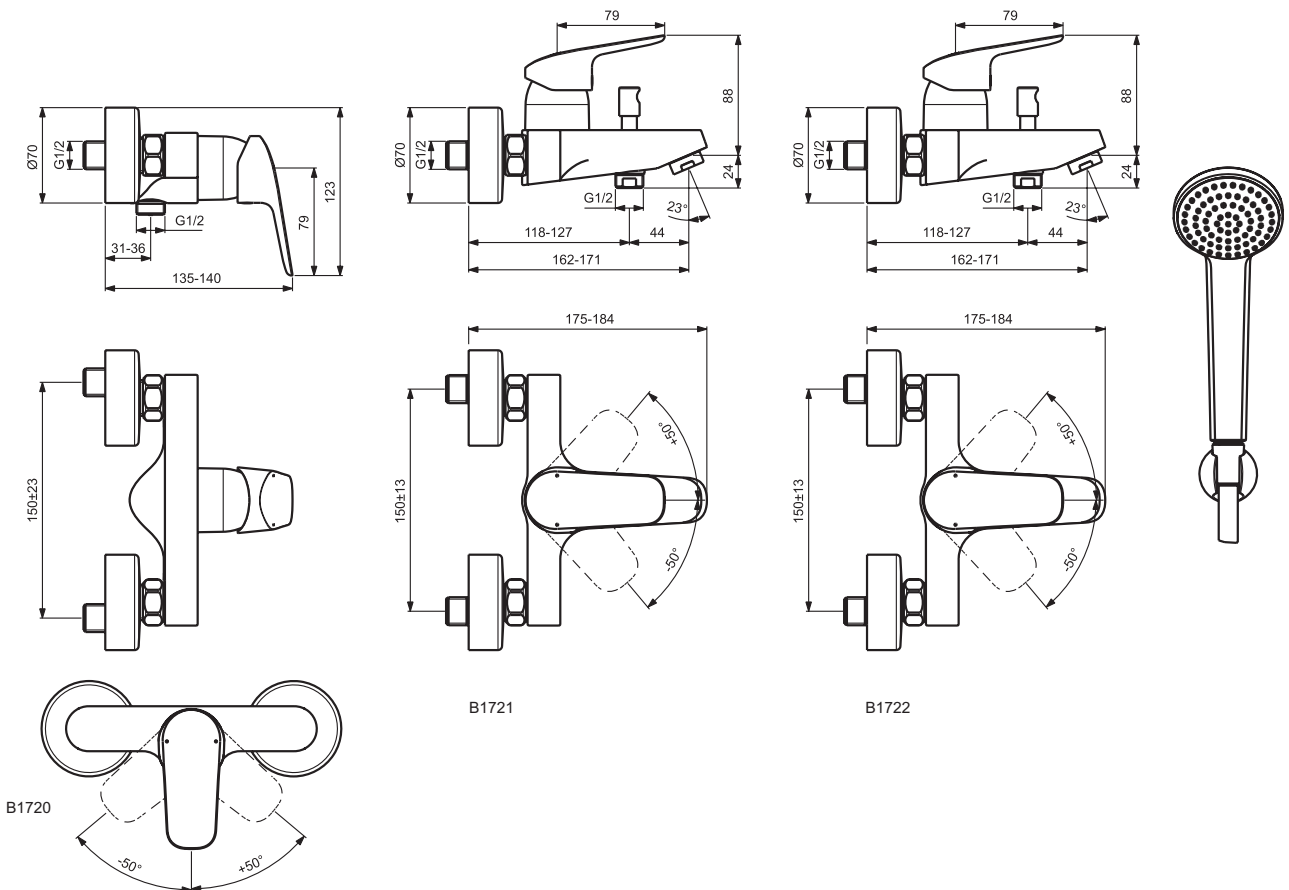

B1718

Finishes

AA Chrome