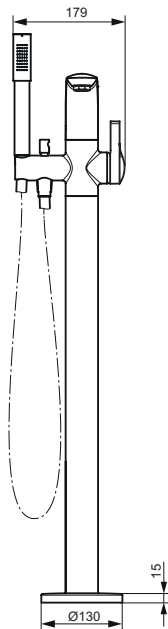

Finishes

AA Chrome