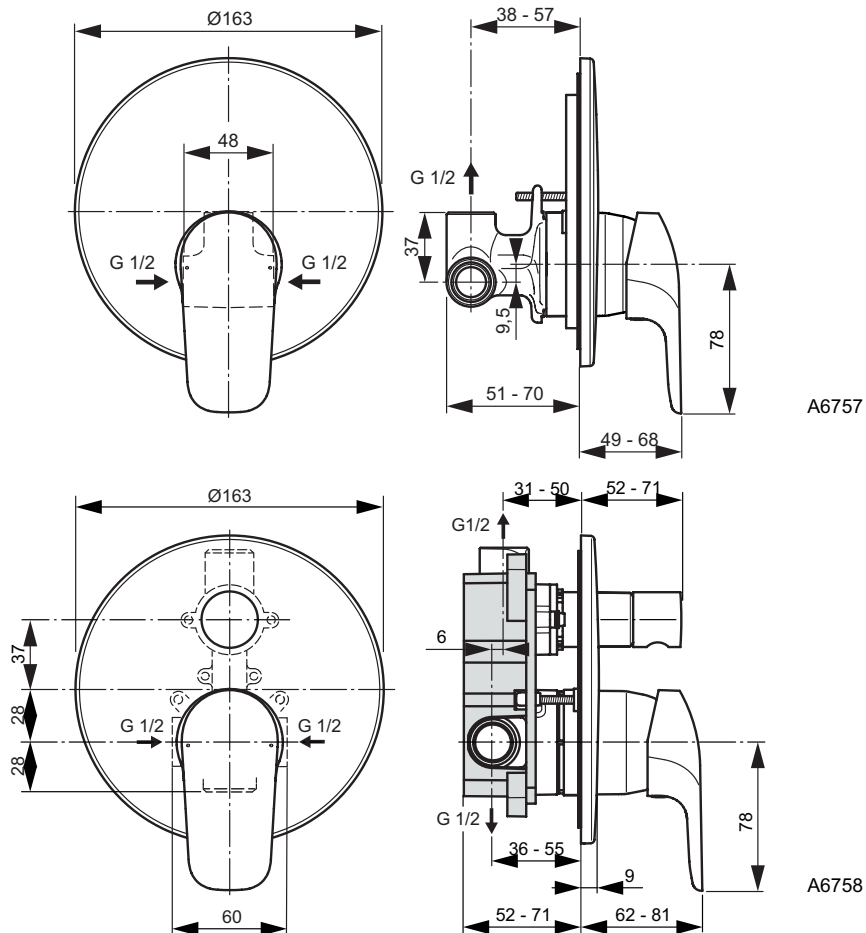

Finishes

AA Chrome