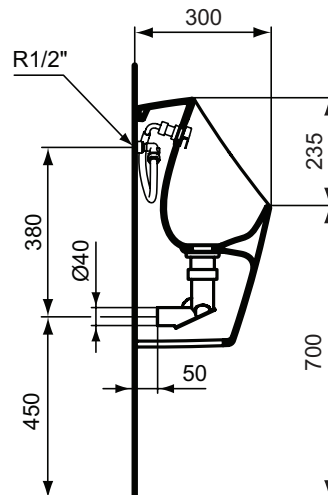

Finishes

01 Euro White