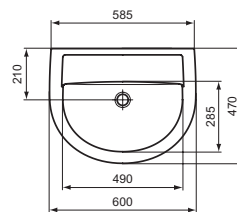

Finishes

- AA Chrome
- 01 Euro White