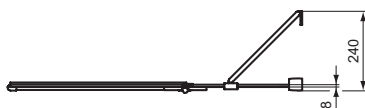

Finishes

EO Silver profile