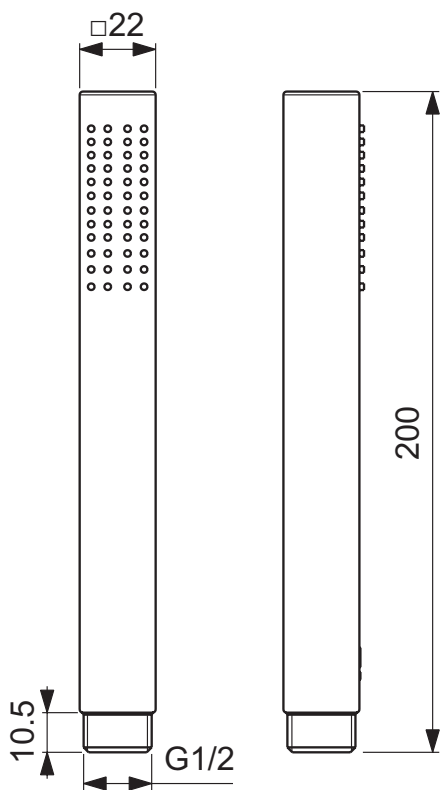

Description

Hand shower cubic design
Single function
Flow limiter 8l/min
Easy clean - soft rub-clean nozzles reduce lime scale and facilitate cleaning
Chrome

Showers

Product	Article-No.	Price/EUR
Hand shower cubic design	BD320AA	

Finishes
AA Chrome