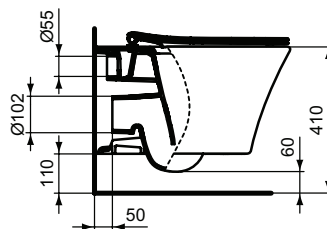

Finishes

01 Euro White