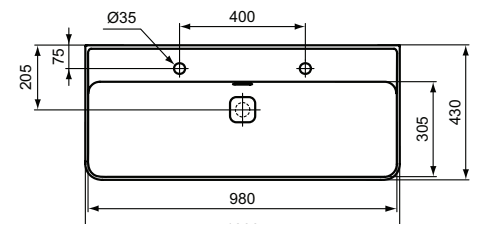

T3724

	A	B	C	D
T3001	800	780	795	280
T3639	800	780	800	280
T3000	600	580	795	280
T3638	600	580	800	280
T2928	500	480	800	200
T3637	500	480	800	200