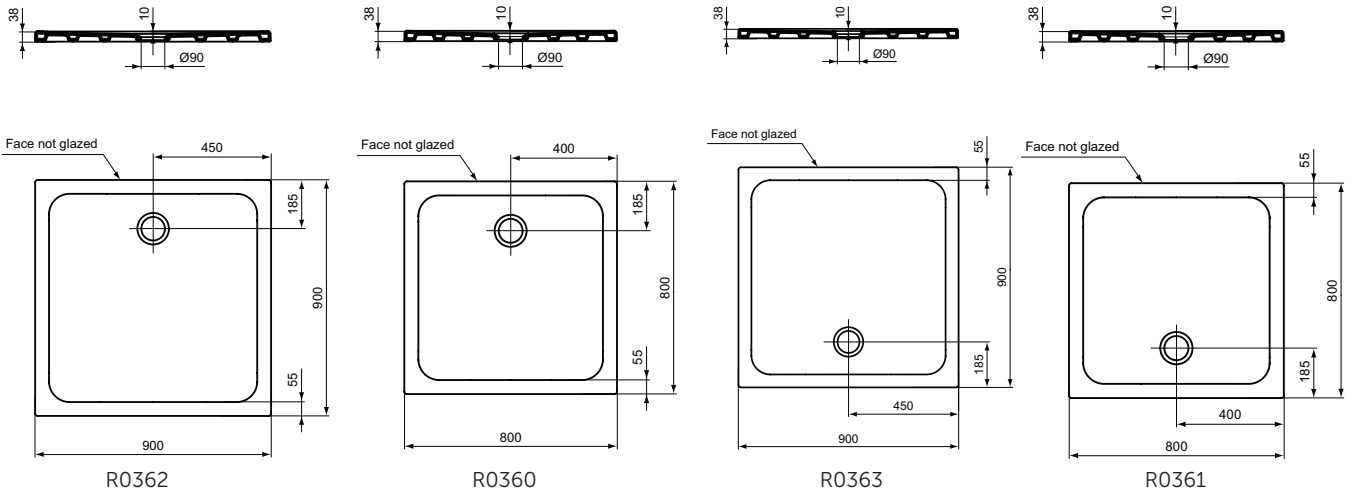

Finishes

- AA Chrome
- 01 Euro White
- YK White, antislip treatment