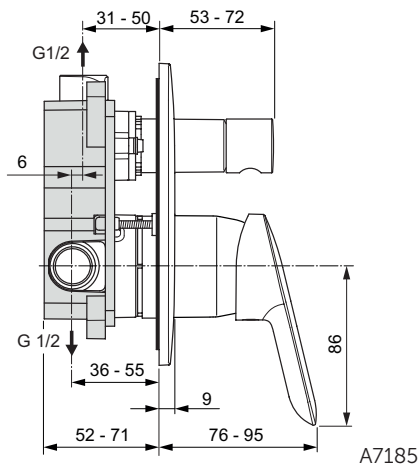

Finishes

AA Chrome

A7184

A7185

Sanitary brass