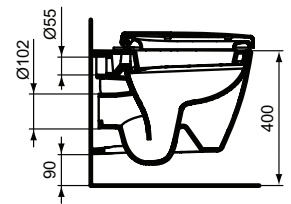

Finishes

01 Euro White