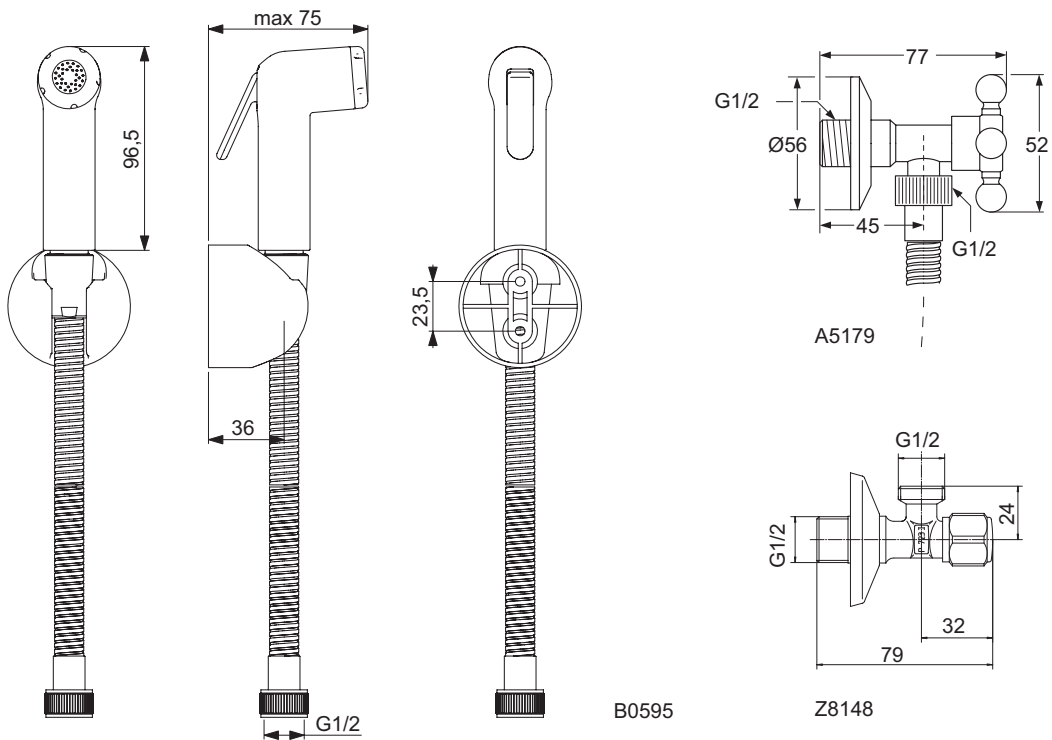

Finishes

- AA Chrome
- AC White