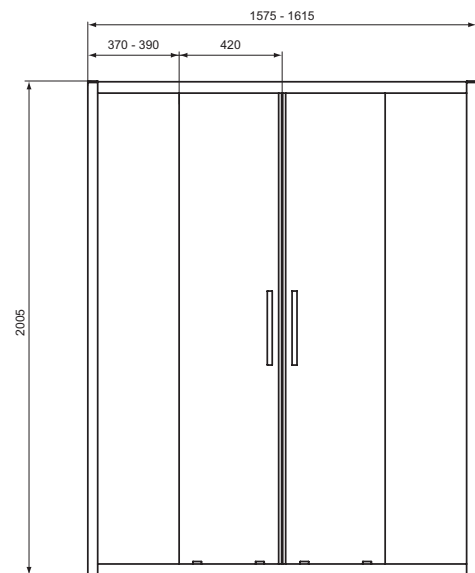

New

Description

Ideal Standard I.Life sliding door /two sliding doors and two fixed panels/
Height 200 cm
8 mm safety transparent glass
Anti - limestone treatment Ideal Clean
Aluminium Bright silver frames
Profile thickness at 1.2 mm
Extensibility 20 mm per profile
Hidden screws with cover profile
Crystal clear seals
Double wheel system on the top with quick release system on the bottom
No soft close mechanism
Stainless steel tube welding handle 300 mm
Suitable for a niche installation - from wall to wall - or corner installation (with fixed L Side panel)
Can be combined with all shower trays Ideal Standard with the respective dimensions or can be installed directly on the tiles
Recommended combinations with:
Ideal Standard I.Life L fixed Side panel
Note: All the codes are reversible
Packed in 2 boxes, 1 box for door panels, and 1 box for fixed panel and other components

Available April 2022

Product	Article-No.	Price
Two sliding doors 150 cm	T4951EO	
Two sliding doors 160 cm	T4953EO	

Finishes

EO Silver profile

Wellness