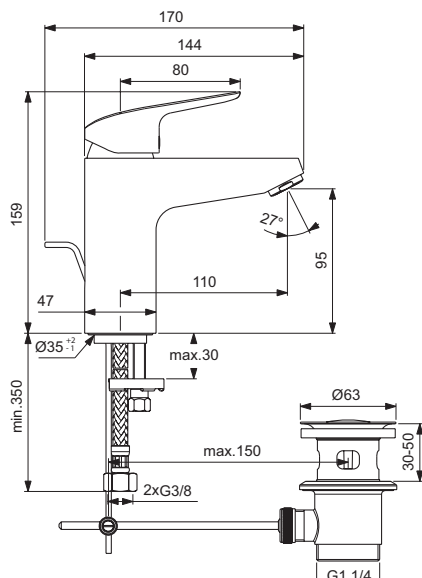

Description

- One-hole basin mixer Grande
- 38 mm cartridge FirmaFlow® with hot water limiter
- Brass cast body
- Metal handle with red and blue colour indication - printed on handle
- Slim Perlator aerator with 5 l/min flow rate limiter
- Plastic pop-up waste
- Flexible hoses G3/8" for water supply system connection
- Easy-Fix system for installation
- Comply with EN817
- The same with metal pop-up waste
- The same without pop-up waste

Sanitary brass

Product

Product	Article-No.	Price/EUR
One-hole basin mixer Grande with plastic pop-up waste, with 5 l/min flow rate limiter	B1712AA	
One-hole basin mixer Grande with metal pop-up waste, with 5 l/min flow rate limiter	B1713AA	
One-hole basin mixer Grande without pop-up waste, with 5 l/min flow rate limiter	B1714AA	

Finishes

AA Chrome