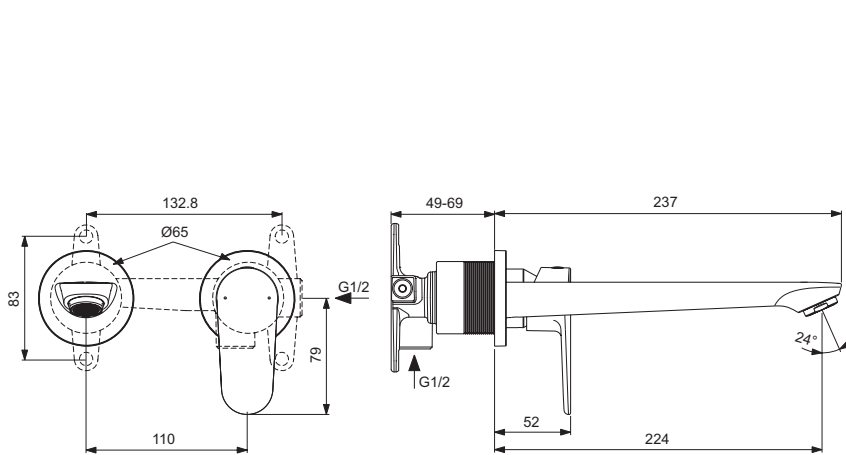

Finishes

- AA Chrome
- XG Silk Black

BD133