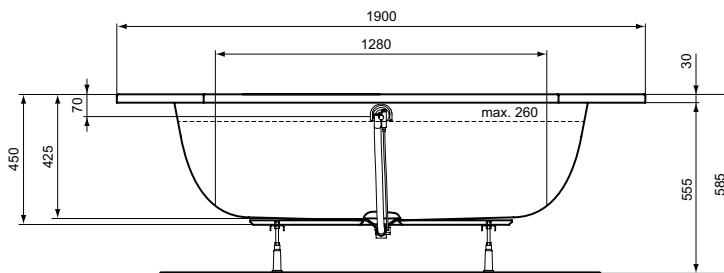

Finishes

- AA Chrome
- 01 Euro White