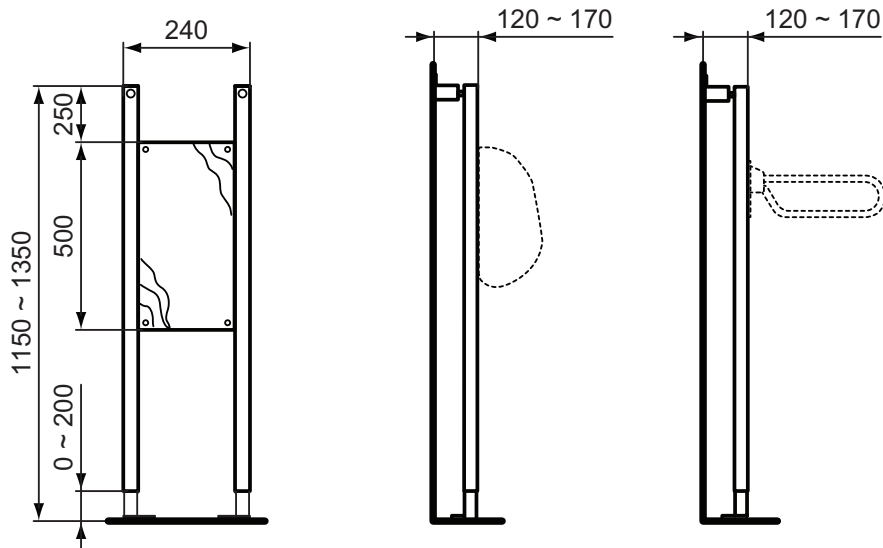

Description

ProSys™ accessory frame

Suitable to be used with wall mounted urinal dividers and grab rails

- For installation in front of solid wall or between two light plasterboard walls according to manual
- Frame corrosion resistant & resistant to scratches
- Easy and quick installation with EasyFix system
- Height adjustable from 0 to 200 mm
- Strengthened wood panel
- Fixing hardware

Installation systems

Product	W x D x H mm	Kg	Article-No.	Price/EUR
ProSys™ accessory frame	240 x 120-170 x 1150-1350	8,4	R010567