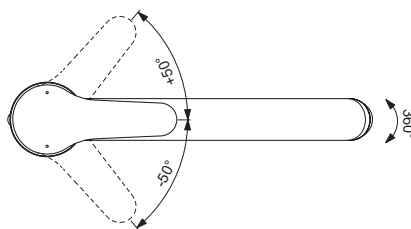

Finishes

AA Chrome