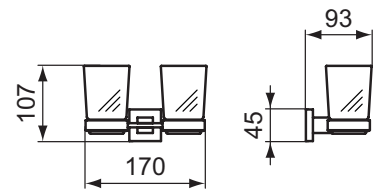

Description

Tumbler with glass, wall mounted
Frosted glass
Included fixing set

Tumbler with glass - double, wall mounted
Frosted glass
Included fixing set

Soap dish, wall mounted
Frosted glass
Included fixing set

Soap dispenser, wall mounted
Frosted glass
Included fixing set

Product	W x D x H mm	Kg	Article-No.	Price/EUR
Tumbler with glass, wall mounted	65 x 97 x 107	0,4	E2204AA	
Tumbler with glass - double	175 x 93 x 107	0,8	E2205AA	
Soap dish, wall mounted	103 x 117 x 52	0,4	E2201AA	
Soap dispenser, wall mounted	74 x 106 x 155	0,7	E2252AA	

Finishes

AA Chrome