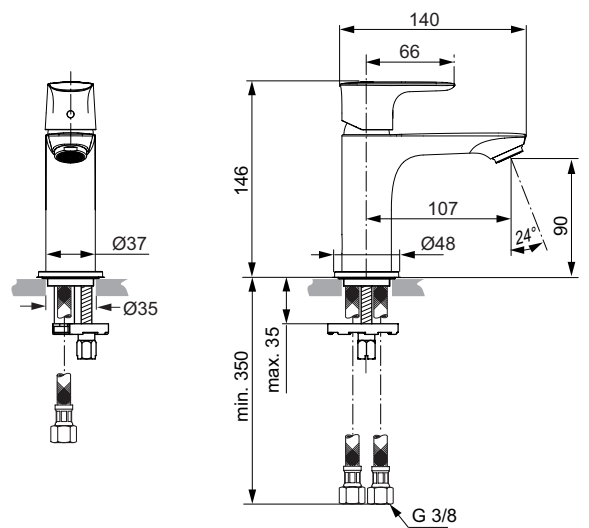

Description

One-hole basin mixer, slim
Brass cast slim body Ø37 mm
Metal handle with red and blue colour indication - printed on handle
Metal pop-up waste
Aerator Perlator M24x1 with 5 l/min flow rate limiter
28 mm cartridge FirmaFlow® ISI with hot water limiter
Flexible hoses PEX G3/8"
Easy-Fix fixation with centering & sealing ring
Noise class 1
Finishes:
- technology electroplating (AA)
- technology PVD (GN, A2, A5)
Comply with EN817
- The same without pop-up waste

Sanitary brass

Product	Article-No.	Price/EUR
One-hole basin mixer with pop-up waste	A7007AA	
	A7007A2	
	A7007A5	
	A7007GN	
One-hole basin mixer without pop-up waste	A7010AA	
	A7010A2	
	A7010A5	
	A7010GN	

Finishes

- AA Chrome
- A2 Brushed Gold
- A5 Magnetic Grey
- GN Silver Storm

A7010