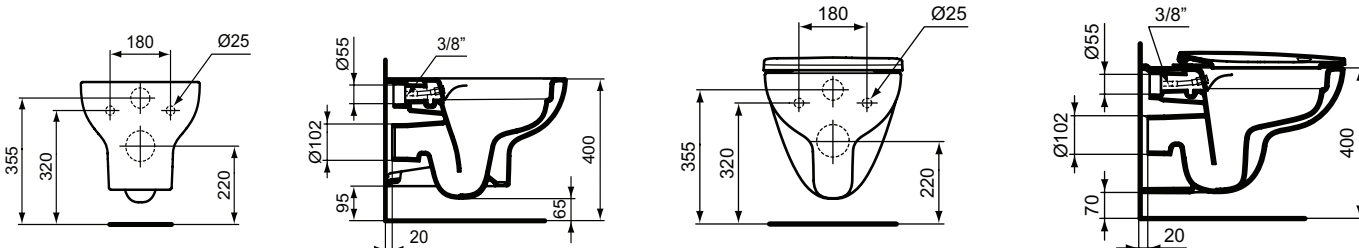

Finishes

01 Euro White