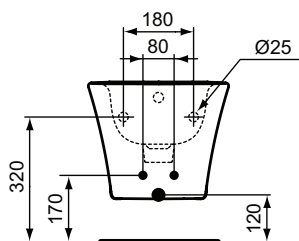

Finishes

- AA Chrome
- V3 Silk Black (Matt Black)