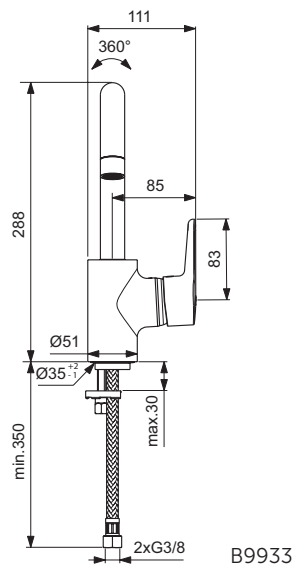

Finishes

AA Chrome