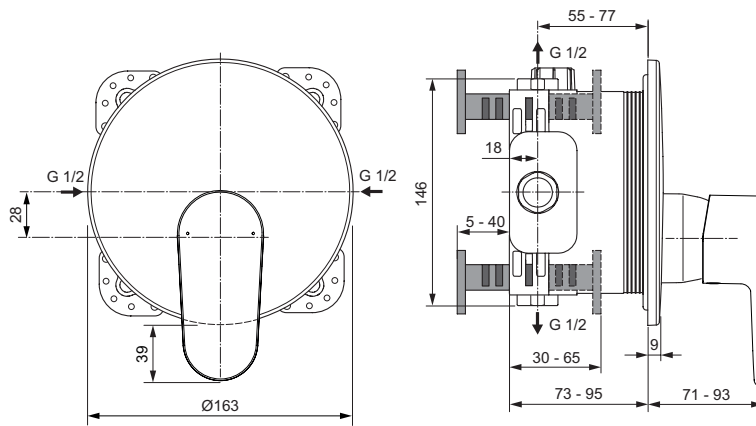

Finishes

- AA Chrome
- XG Silk Black