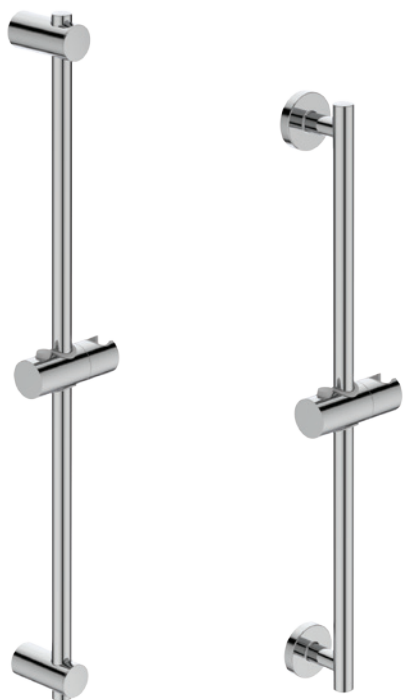

Fixed Wall Bracket
ABS material

Swivel Wall Bracket
ABS material

Showers

Product	Article-No.	Price/EUR
Fixed Wall Bracket	B9467AA	
Swivel Wall Bracket	B9468AA	

Finishes

AA Chrome

Description

Idealrain Soft Shower bar set 720, 600 mm
 Sliding bar Ø21 mm
 Plastic slider