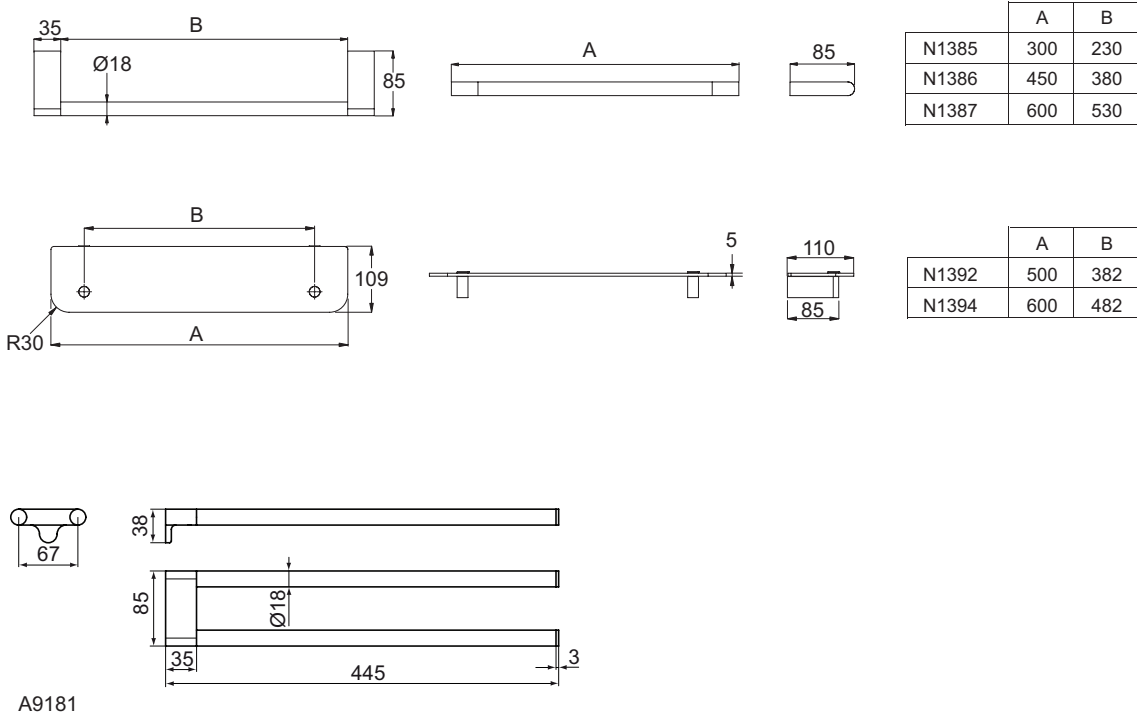

Finishes

AA Chrome