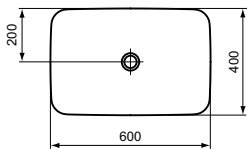

Finishes

- AA Chrome
- 01 Euro White

E0348