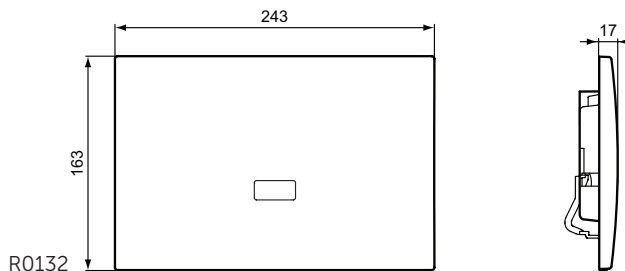

Finishes

AA Chrome