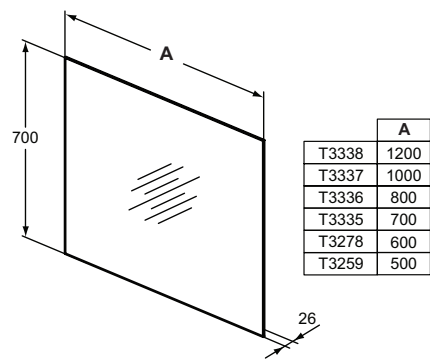

Finishes

BH Mirror