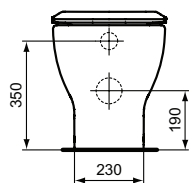

Finishes

01 Euro White

T002767	J324867	J324867 + T002867	T002667
A 50 - 95	120 - 135	100 - 155	160 - 200