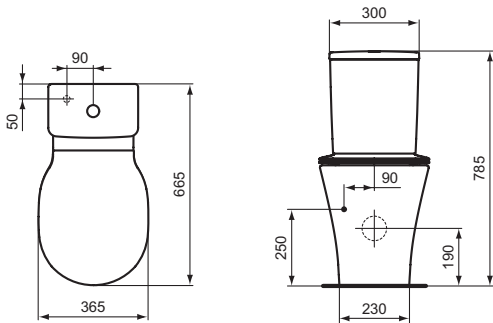

A 60 - 150	175 - 205	155 - 225	165 - 210

E0137
E0737