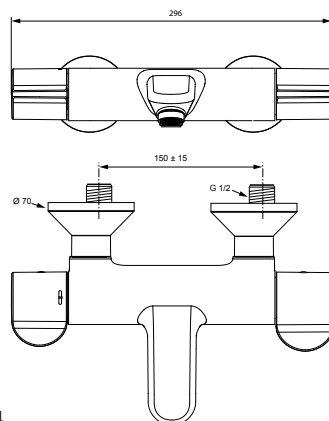

Description

Ceraplus 2 Thermostatic Shower exposed mixer (with On/Off S connectors)
Cool Body technology
Suitable for thermal disinfection
Thermostatic cartridge
Backflow preventer
On/Off S connectors
Metal handle with hot water stop button pre-fixed at 40°C
Covered S-Connectors
Comply with EN1111

Ceraplus 2 Thermostatic Bath & Shower exposed mixer (with On/Off S connectors)
Cool Body technology
Suitable for thermal disinfection
Thermostatic cartridge
Backflow preventer
Low-aerosol flow straightener in vandal proof housing
On/Off S connectors
Metal handle with hot water stop button pre-fixed at 40°C
Covered S-Connectors
Comply with EN1111
- The same with Standard S-connection

Product

Product	Article-No.	Price/EUR
Thermostatic Shower exposed mixer (with On/Off S connectors)	A6870AA	
Thermostatic Bath & Shower exposed mixer (with On/Off S connectors)	A6873AA	
Thermostatic Bath & Shower exposed mixer (with Standard S-connection)	A6874AA	

Finishes

AA Chrome

A6874