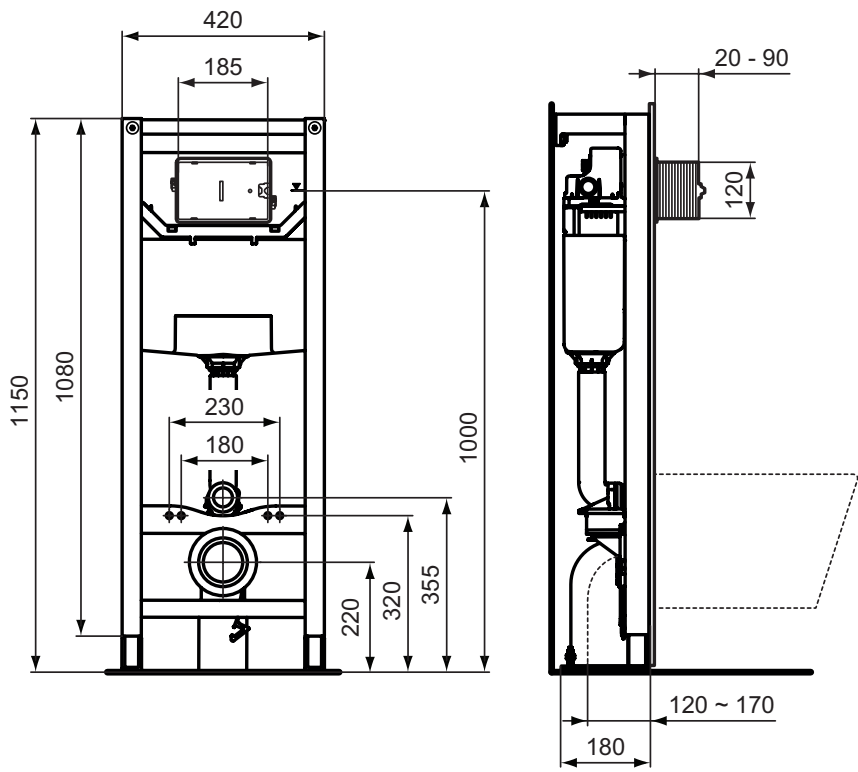

Installation systems