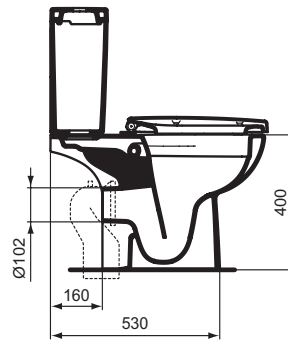

Finishes

01 Euro White