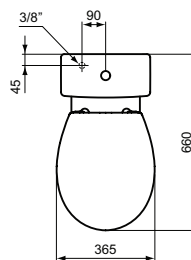

Finishes

01 Euro White

W3288, W3287