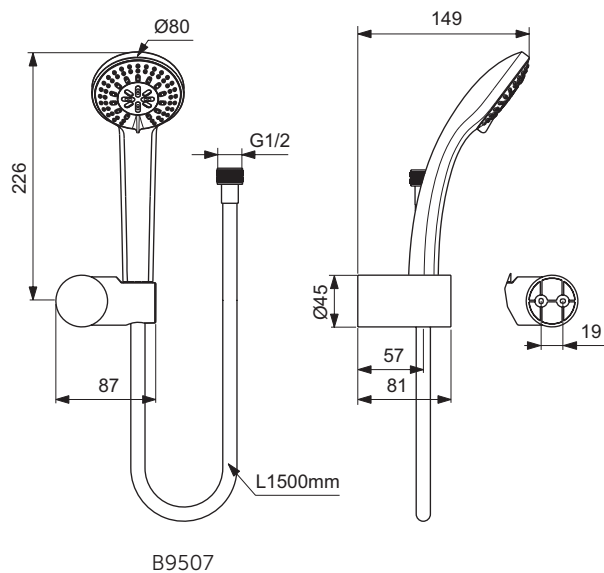

Product

Product	Article-No.	Price/EUR
Shower Set 3-functional, 80 mm diameter	B9507AA	
Shower Set 1-functional, 80 mm diameter	B9506AA	

Finishes

AA Chrome

Showers

Description

Idealrain Soft Shower Kit with Hand Shower
 Sliding bar 600 mm, 21 mm diameter
 Plastic slider and bracket
 Metal flexible hose 1750 mm, double clenched
 Plastic transparent soap dish
 Ideal Standard logo