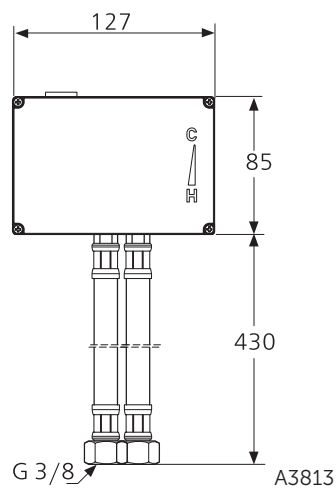

Description

Basic electronic box Kit 1 /one valve/
- Basin electronic box Kit 1 / one valve / battery operated
- Basin electronic box Kit 1 / one valve / AC 220V operated
- Basin electronic box Kit 1 / one valve / AC multi-box in connection with A3808NU
For combination with Ceraplus electronic spouts (see above)

Thermostatic kit
Pre-mixer (pre temperature adjustment)
For connection to electronic boxes A3807NU (battery operation) or A3808NU (220V operation), A3809NU (multi-box in connection with A3808NU)

Product

Product	Article-No.	Price/EUR
Basic electronic box Kit 1 / one valve / battery operated	A3807NU	
Basic electronic box Kit 1 / one valve / AC 220V operated	A3808NU	
Basic electronic box Kit 1 / one valve / AC multi-box in connection with A3808NU	A3809NU	
Thermostatic kit	A3813NU	

Finishes