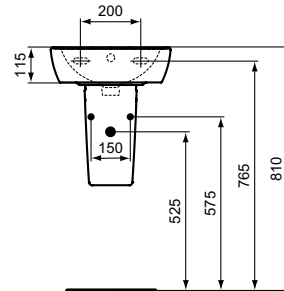

Description

Handwash basin 40 cm
Central tap hole punched, with overflow
In carton box
EN 14688
For assembly with: pedestal small T427201, semi-pedestal small T426701 or alone with siphon

Handwash basins 35 cm
- 1 Left tap hole punched, with overflow
- 1 Right tap hole punched, with overflow
In carton box
EN 14688
For assembly with: pedestal small T427201 or alone with siphon

Pedestal small
Loose on pallet

Semi-pedestal small
Loose on pallet
Including: Fixation set TT0257919

Product	W x D x H mm	Kg	Article-No.	Price/EUR
Handwash basin 40 cm	400 x 360 x 170	11,0	T056701	
Handwash basin 35 cm, Left tap hole punched	350 x 300 x 150	9,0	T056801	
Handwash basin 35 cm, Right tap hole punched	350 x 300 x 150	9,0	T056901	

Recommended equipment

Floor standing pedestal small	T427201
Semi-pedestal small	T426701
Fixation set M8 x 90 mm	K714467
Siphon waste G1 1/4 - tubular type	A2305AA
Stop angle valve (water connection G1/2, connection with mixer 10 mm/ G3/8) - 1 pc	B7883AA
Escutcheon for siphon G1 1/4 (in case installation with mixer without pop-up waste)	B4801AA

Finishes

- AA Chrome
- 01 Euro White

T0568

T0569