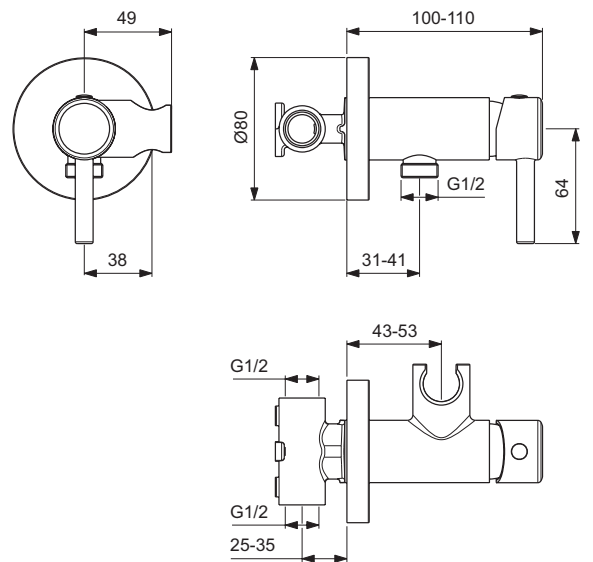

A5809

Showers