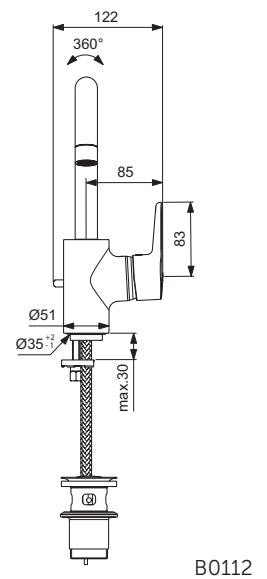

Finishes

AA Chrome

Description

Exposed shower mixer
 Fixation with cylindrical nuts and metal escutcheons
 47 mm IS cartridge with hot water limiter, with Click Cool Body technology
 No accessories
 Metal handle with red and blue indicator
 Comply with EN817