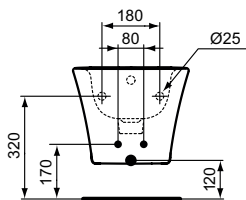

Ceramic products

Description

Floor standing bidet BTW
One tap hole
Incl. fixation kit TT0293851 (for fully hidden attachment - no lateral holes)
In carton box
EN 14528

Wall mounted bidet with fully hidden fixation
One tap hole
Including fixation kit TT0299598 (for fully hidden attachment - no lateral holes)
In carton box
EN 14528

Recommended equipment

Installation systems (see section Installation systems) for wall mounted bidet

Product	W x D x H mm	Kg	Article-No	Price/EUR
Floor standing bidet BTW	360 x 545 x 395	18,5	E233401	
Wall mounted bidet with fully hidden fixation	360 x 540 x 295	17,0	E233501	

Recommended equipment

Siphon waste for bidet G1 1/4	A2307AA	
Stop angle valve (water connection G1/2, connection with mixer 10 mm/ G3/8) - 1 pc	B7883AA	

Finishes

- AA Chrome
- 01 Euro White

E2334

E2335