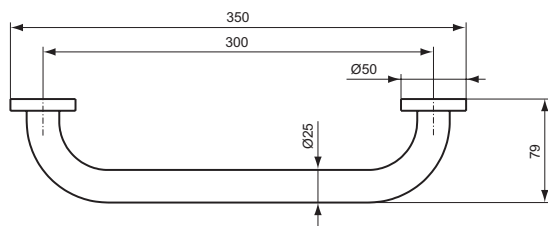

Description

Grab rail with soap holder
24 mm tube diameter
Including fixation set

Grab rail
24 mm tube diameter
Including fixation set

Bath towel shelf with towel rail
Including fixation set

Product	W x D x H mm	Kg	Article-No.	Price/EUR
Grab rail with soap holder	419 x 230 x 127	1,0	A9114AA	
Grab rail	350 x 80 x 50	0,6	A9126AA	
Bath towel shelf with towel rail	602 x 88 x 304	1,6	A9106AA	

Finishes

AA Chrome

A9126