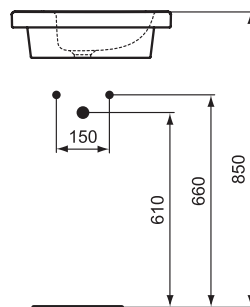

Ceramic products

Description

Guest Furniture basin 45 cm
One tap hole, without overflow
- Left hand basin platform
- Right hand basin platform
In carton box
EN 14688
Please make sure to assembly with free waste J3291AA (order separately)!
For assembly with: Connect Space furniture only

Product	W x D x H mm	Kg	Article-No.	Price/EUR
Guest Furniture Basin 45 cm, Left hand basin platform - Available until 30.06.2022	450 x 250 x 130	10,0	E136201	
Guest Furniture Basin 45 cm, Right hand basin platform - Available until 30.06.2022	450 x 250 x 130	10,0	E136101	

Recommended equipment

Free waste G1 1/4 for basins without overflow	J3291AA	
Siphon waste G1 1/4 - tubular type	A2305AA	
Stop angle valve (water connection G1/2, connection with mixer 10 mm/ G3/8) - 1pc	B7883AA	
Escutcheon for siphon G1 1/4 (in case installation with mixer without pop-up waste)	B4801AA	

Finishes

- AA Chrome
- 01 Euro White