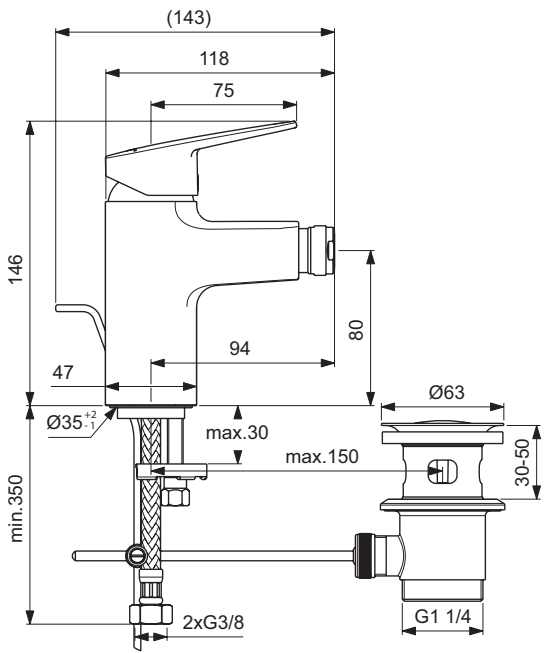

Finishes

AA Chrome

BD248