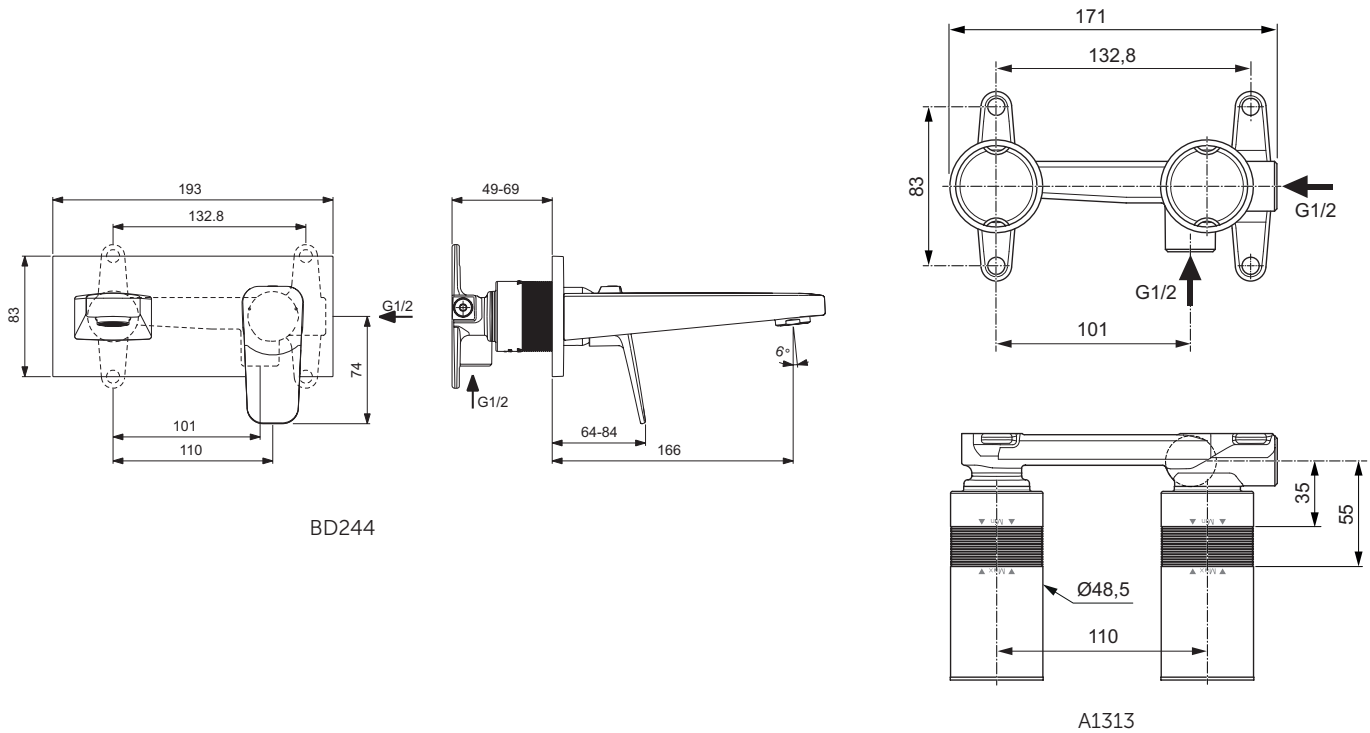

Finishes

AA Chrome