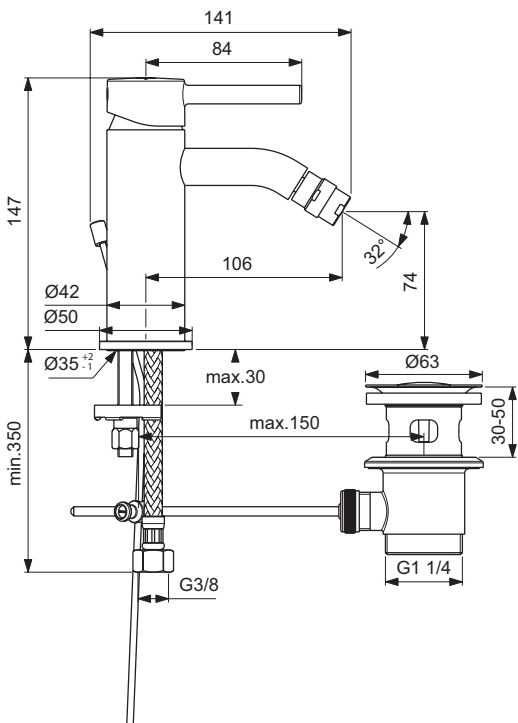

Product

One-hole bidet mixer with pop-up waste

Article-No.

BC197AA

Price/EUR

BC197XG

Finishes

- AA Chrome
- XG Silk Black