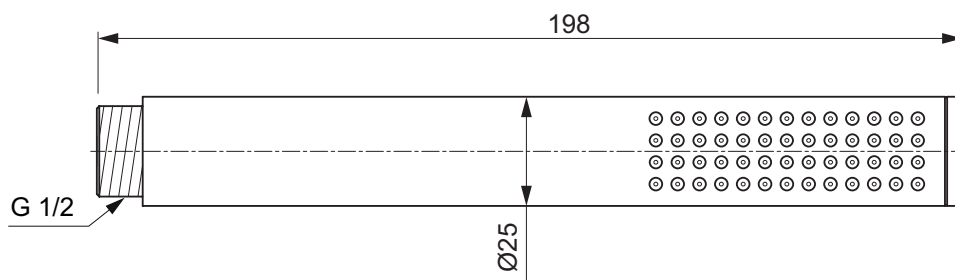

Finishes

XG Silk Black