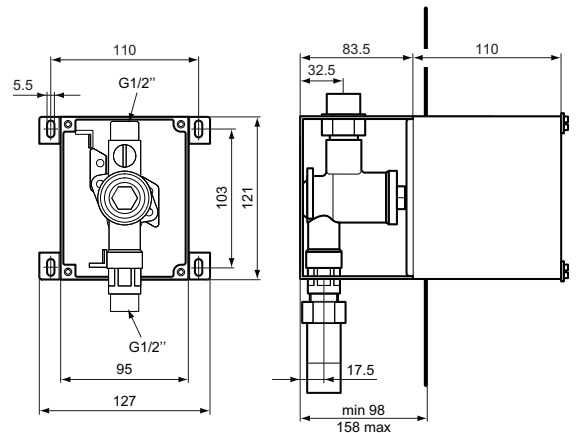

Installation systems

Description

Septa Pro™ U2 urinal flush actuator

For combination with ProSys™ universal urinal frame R016367

- Included flushing device with protective box
- Mechanical actuation
- Control plate in Polished chrome, Zamac material
- Adjustable flush time
- Adjustable flow
- Operating pressure ≥ 3 bar
- G 1/2 water connections
- Vandal resistant
- Unbranded (without logo)

Septa Pro™ U3 urinal flush actuator

For combination with ProSys™ universal urinal frame R016367

- Included flushing device with protective box
- Mechanical actuation
- Control plate in ABS: high resistance to scratches
- Protection cover
- Adjustable flow
- Operating pressure: 0,8 - 5 bar
- Flush volume: 0,3 l/s
- G 1/2 water connections
- Vandal resistance
- Unbranded (without logo)
- Chrome/Matt Chrome/White finish

Product	W x D x H mm	Kg	Article-No.	Price/EUR
Septa Pro™ U2 urinal flush actuator	128 x 3 x 175	1,6	P0115AA	
Septa Pro™ U3 urinal flush actuator	124 x 12 x 150	0,6	R0139AA R0139JG R0139AC	

Finishes

- AA Chrome
- AC White
- JG Matt Chrome

R0139