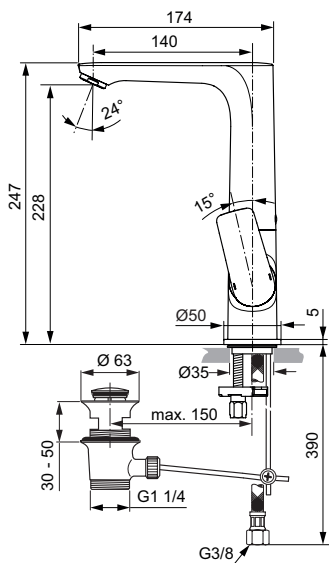

Finishes

- AA Chrome
- A2 Brushed Gold
- A5 Magnetic Grey
- GN Silver Storm

A7020