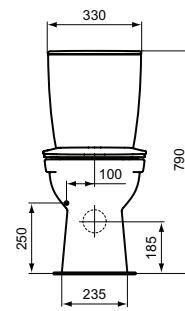

E8752

Finishes

01 Euro White