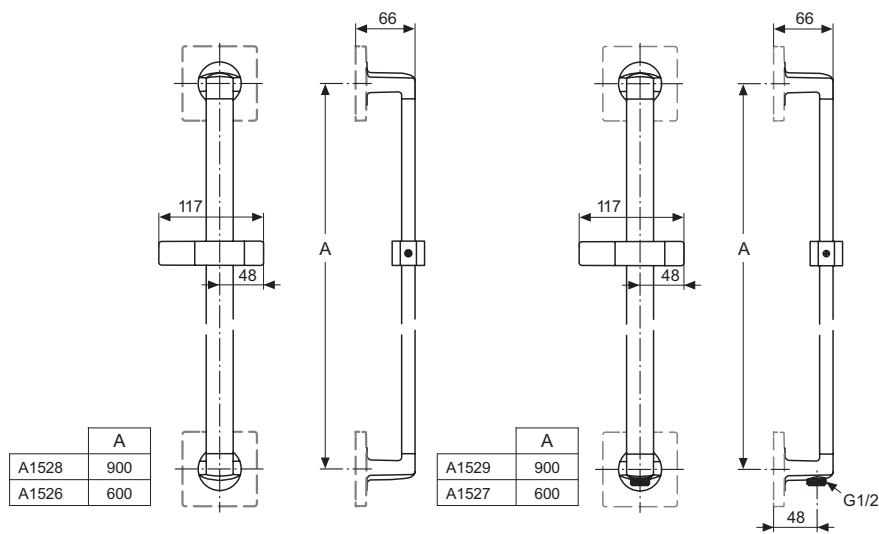

Finishes

AA Chrome