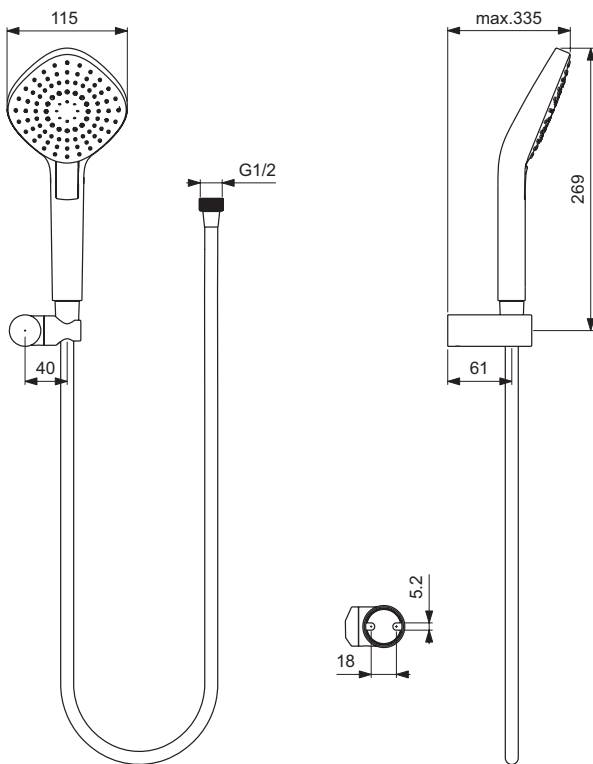

Product

Idealrain Evo Diamond Hand shower 115 mm and holder
 Idealrain Evo Round Hand shower 110 mm and holder

Article-No. Price/EUR

B2240AA	
B2239AA	

Finishes

AA Chrome

B2240

B2239