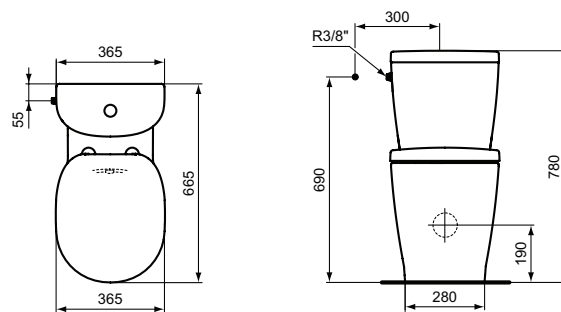

E7856

E7861

Description

Floor standing WC bowl for combination - with Bidet function
Horizontal outlet, washdown
Including: Fixation set TT 0257919
In carton box
EN 997

Necessary equipment

Toilet cisterns for WC combination Cube, In carton box, 6/3 L dual flush, bottom inlet (E797001)/side inlet, reversible cistern mechanism (E797101)
Toilet cistern for WC combination Cube Scandinavian, In carton box, 6/3 L dual flush, bottom inlet (E717501)
Toilet cisterns for WC combination Arc, In carton box, 6/3 L dual flush, bottom inlet (E785601)/side inlet, reversible cistern mechanism (E786101)
Toilet cistern for WC combination Corner version, In carton box, 6/3 L dual flush, bottom inlet (E120201)
Seat and cover THIN, metal hinges, duroplast (E772301)
Seat and cover THIN, SOFT CLOSE with Easy Take Off hinges, duroplast (E772401)
Seat and cover, metal hinges, duroplast (E712801)
Seat and cover, SOFT CLOSE with Easy Take Off hinges, duroplast (E712701)