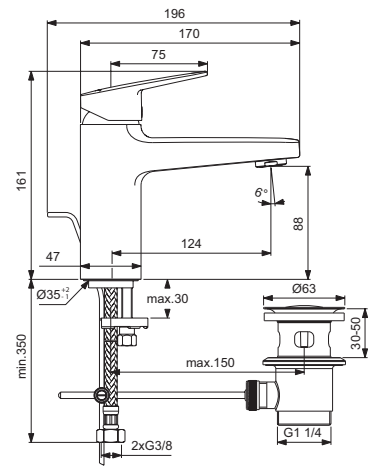

Finishes

AA Chrome

Sanitary brass

BD229

BD222

BD227

BD225

BD223