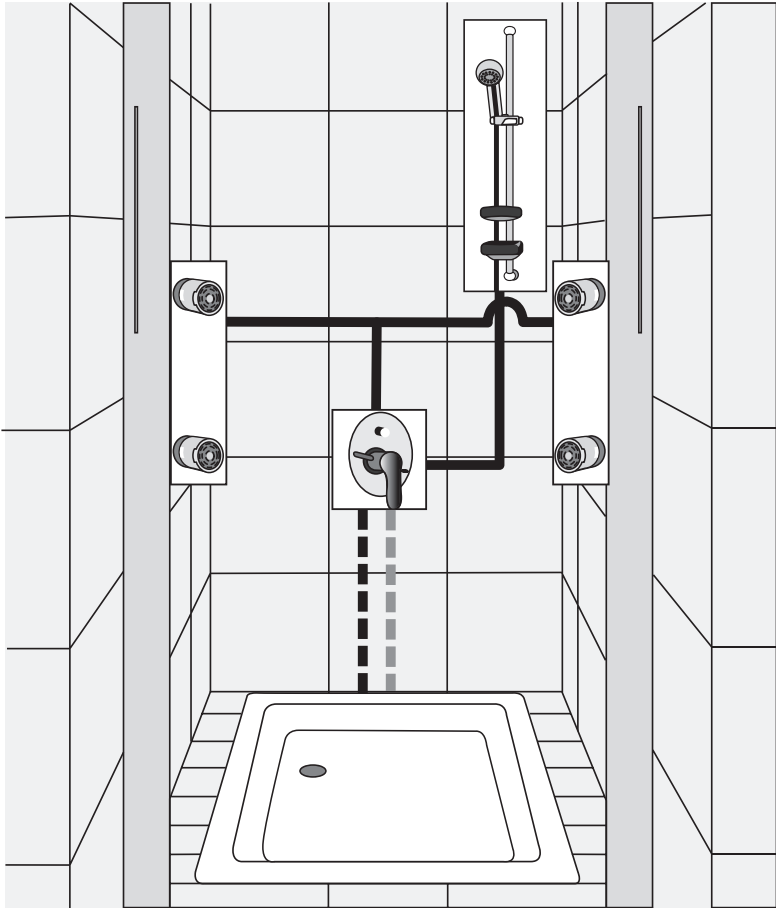

Extension set for installations which are too deep: A960704NU.

EXAMPLE 1

- built-in mixer with diverter
- shower head
- sliding bar with hand shower
- wall elbow

EXAMPLE 2

- built-in mixer with diverter
- jets
- sliding bar with hand shower
- wall elbow