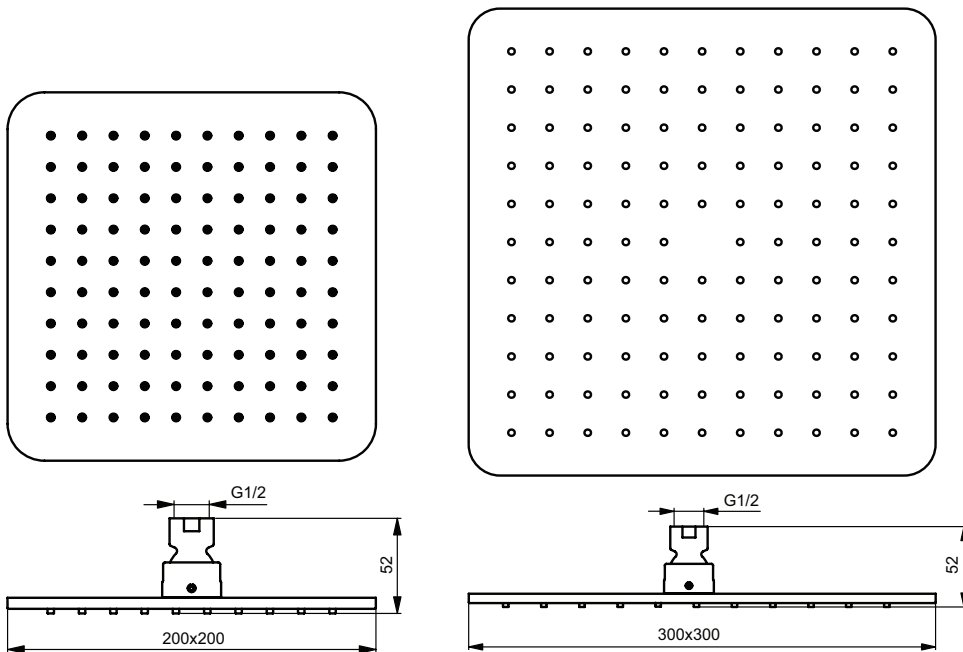

Finishes

AA Chrome

B 0024..

B 0025..

Showers