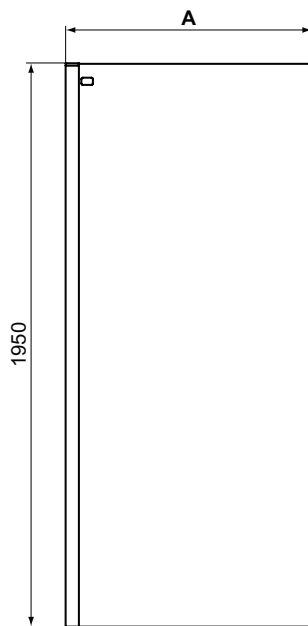

Finishes

V3 Silk Black

	A
K9377	854-877
K9378	954-977
K9379	1154-1177

K9380

K9381

Wellness

Description

STRADA Square Ceramic Shower Tray
 In carton box
 Waste diameter Ø90 mm
 For normal (floor standing) installation
 Waste towards front in the middle