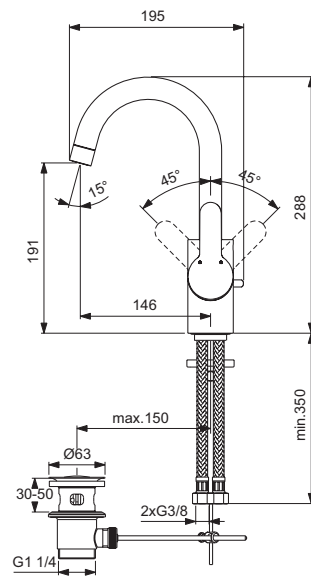

Finishes

AA Chrome