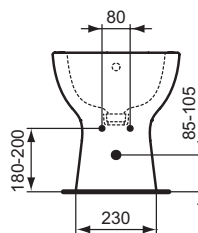

Finishes

- AA Chrome
- 01 Euro White

W3305