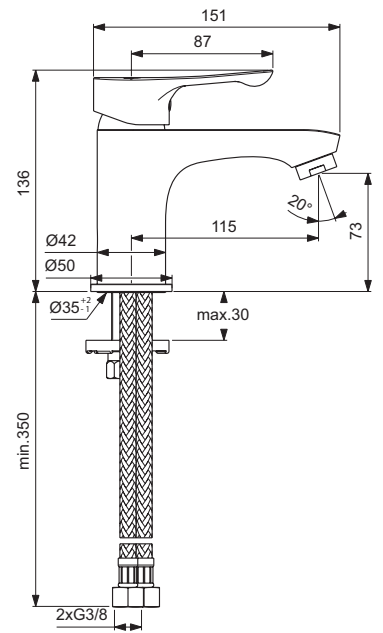

Description

- One-hole basin mixer
- 35 mm ceramic cartridge with hot water limiter
- Click technology
- Metal handle with red and blue colour indication
- Perlator aerator
- Metal pop-up waste
- Easy-Fix system for installation
- Flexible hoses G3/8" for water supply
- Comply with EN817
- The same with plastic pop-up waste
- The same without pop-up waste

Sanitary brass

Product

	Article-No.	Price/EUR
One-hole basin mixer with metal pop-up waste	BC647AA	
One-hole basin mixer with plastic pop-up waste	BC486AA	
One-hole basin mixer without pop-up waste	BC552AA	

Finishes

AA Chrome

BC552