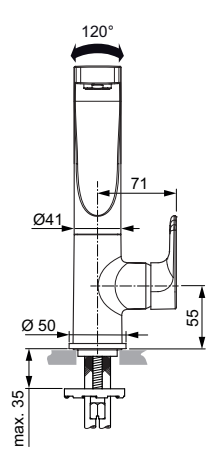

Description

- High cast spout basin mixer
- 28 mm cartridge with hot water limiter
- Metal handle with logo Ideal Standard and red/blue printing
- Aerator Perlator M24x1 with 5 l/min flow rate limiter
- Metal pop-up waste
- Flexible hoses PEX G3/8"
- Easy-Fix fixation with centering & sealing ring
- Noise class 1
- Comply with EN817
- The same without pop-up waste

Product

	Article-No.	Price/EUR
High cast spout basin mixer with metal pop-up waste	A7110AA	
High cast spout basin mixer without pop-up waste	A7111AA	

Finishes

AA Chrome

Sanitary brass

A7111