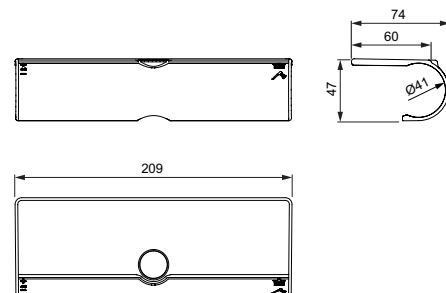

Finishes

AA Chrome

A7601