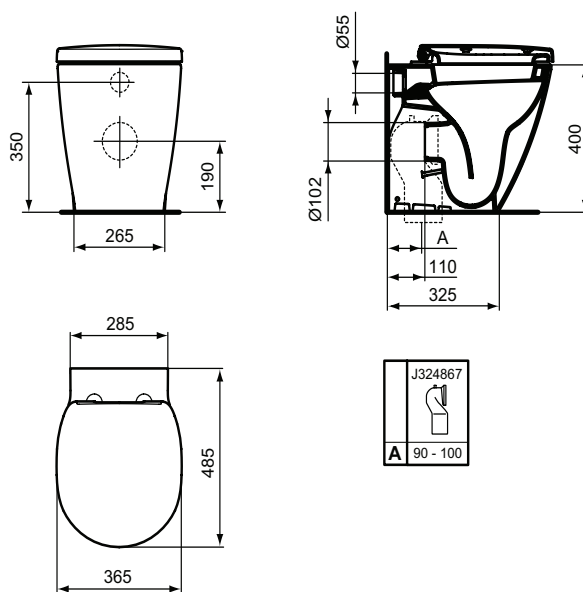

Finishes

01 Euro White

Description

Wall mounted bowl, short projection, with Fully hidden fixation
 Compact (Short Projection) - only 48 cm
 Washdown
 Horizontal outlet
 Including fixation kit TT0299598 (for fully hidden attachment - no lateral holes)
 In carton box
 EN 997