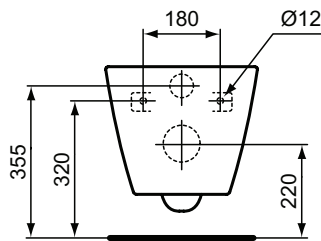

Finishes

01 Euro White