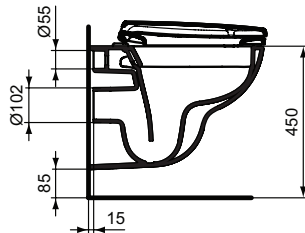

Finishes

- LJ Grey
- 01 Euro White
- 36 Blue
- RN Charcoal