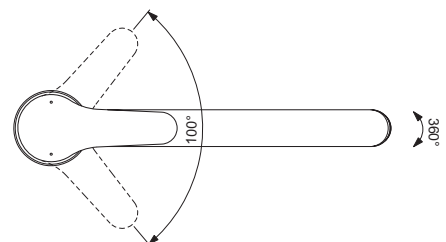

BC663

Sanitary brass