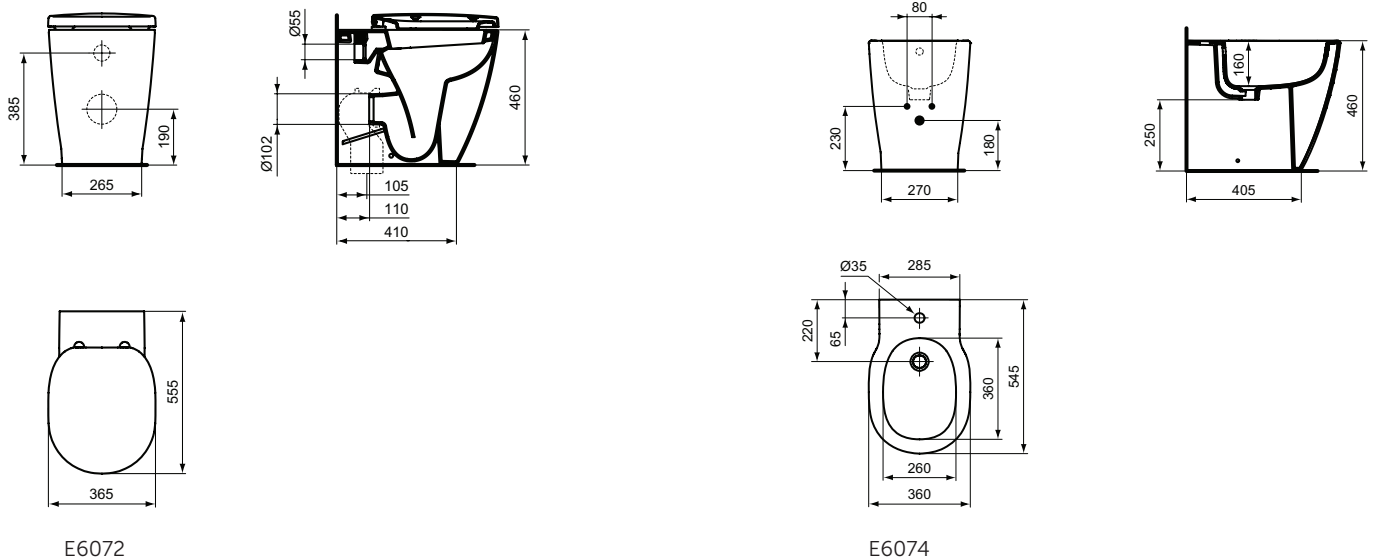

Finishes

- AA Chrome
- 01 Euro White

E6072

E6074

Description

Connect Freedom Wall mounted bowl - Raised
 Boxed rim
 Washdown
 Loose on pallet
 EN 997

Connect Freedom Wall mounted bowl - Rimless
 Elongated 70 cm projection
 Washdown
 Loose on pallet
 EN 997