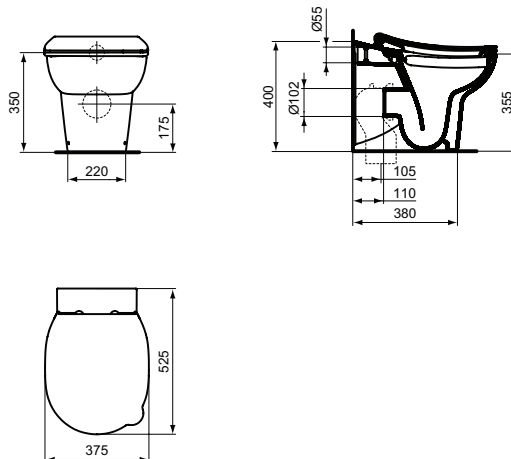

Finishes

- 01 Euro White
- 36 Blue
- GQ Red
- 79 Yellow