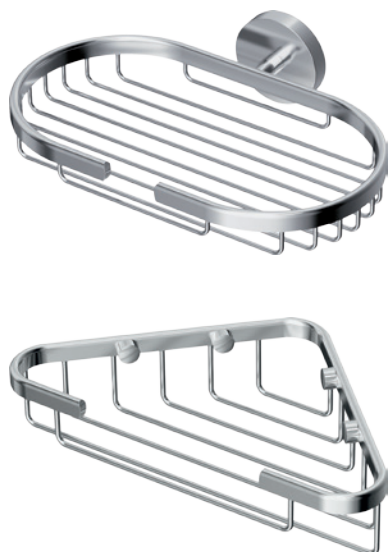

Description

Sponge/soap holder
Including fixation set

Shower bottle/sponge holder
Corner version
Including fixation set

Product

Product	W x D x H mm	Kg	Article-No.	Price/EUR
Sponge / Soap holder	197 x 137 x 48	0,4	A9112AA	
Shower bottle / Sponge holder	211 x 127 x 44	0,5	A9105AA	

Finishes

AA Chrome