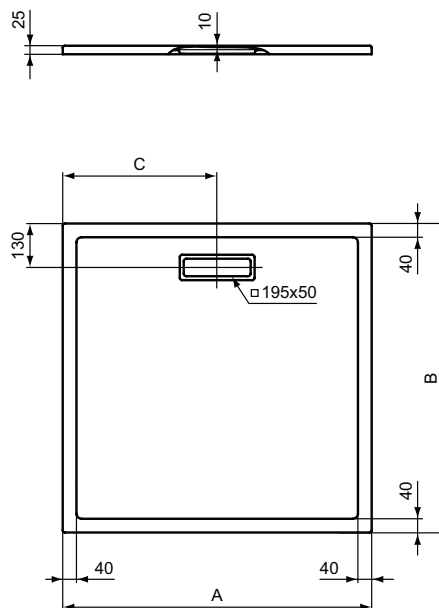

Finishes

- AA Chrome
- V3 Black Matt

	A	B	C
T4466	800	800	400
T4467	900	900	450