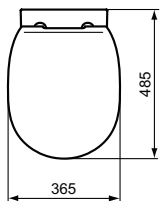

Finishes

01 Euro White