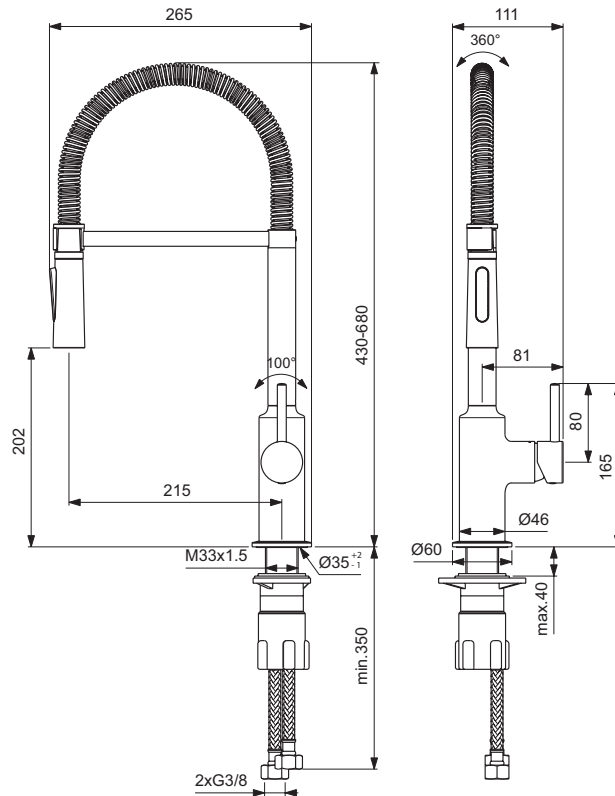

Product

One-hole SEMI PRO kitchen mixer

Article-No.

BC302AA

Price/EUR

Finishes

AA Chrome

Sanitary brass