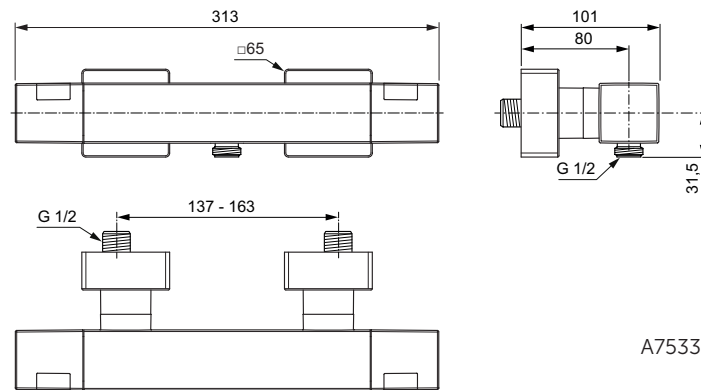

Finishes

AA Chrome