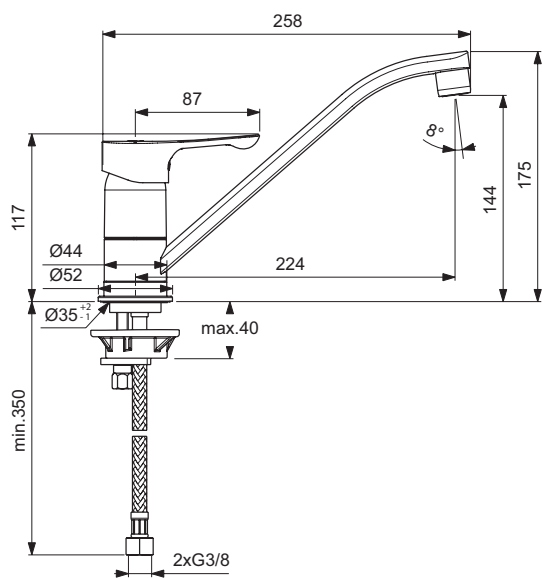

Finishes

AA Chrome

BC490