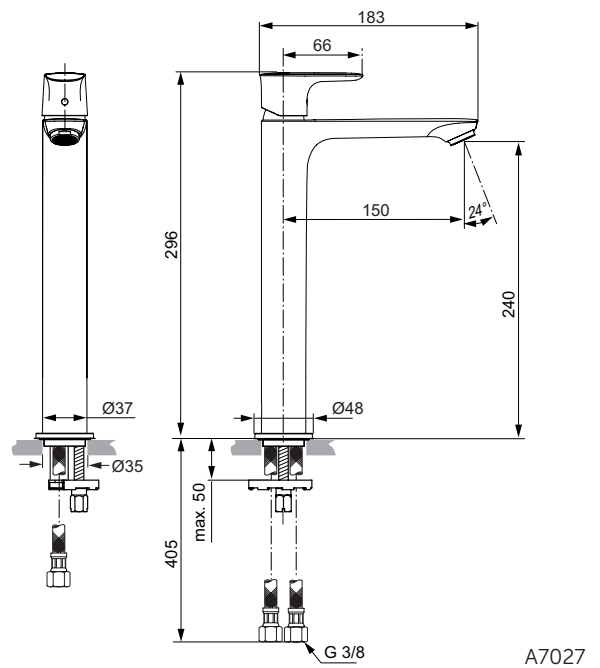

Finishes

- AA Chrome
- A2 Brushed Gold
- A5 Magnetic Grey
- GN Silver Storm