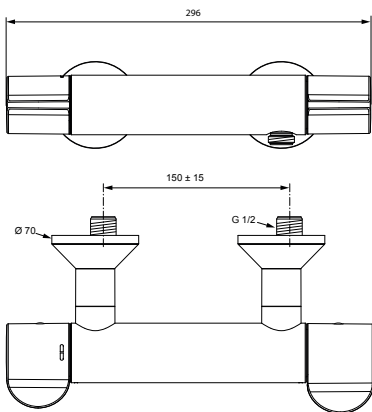

Finishes

AA Chrome

A6870