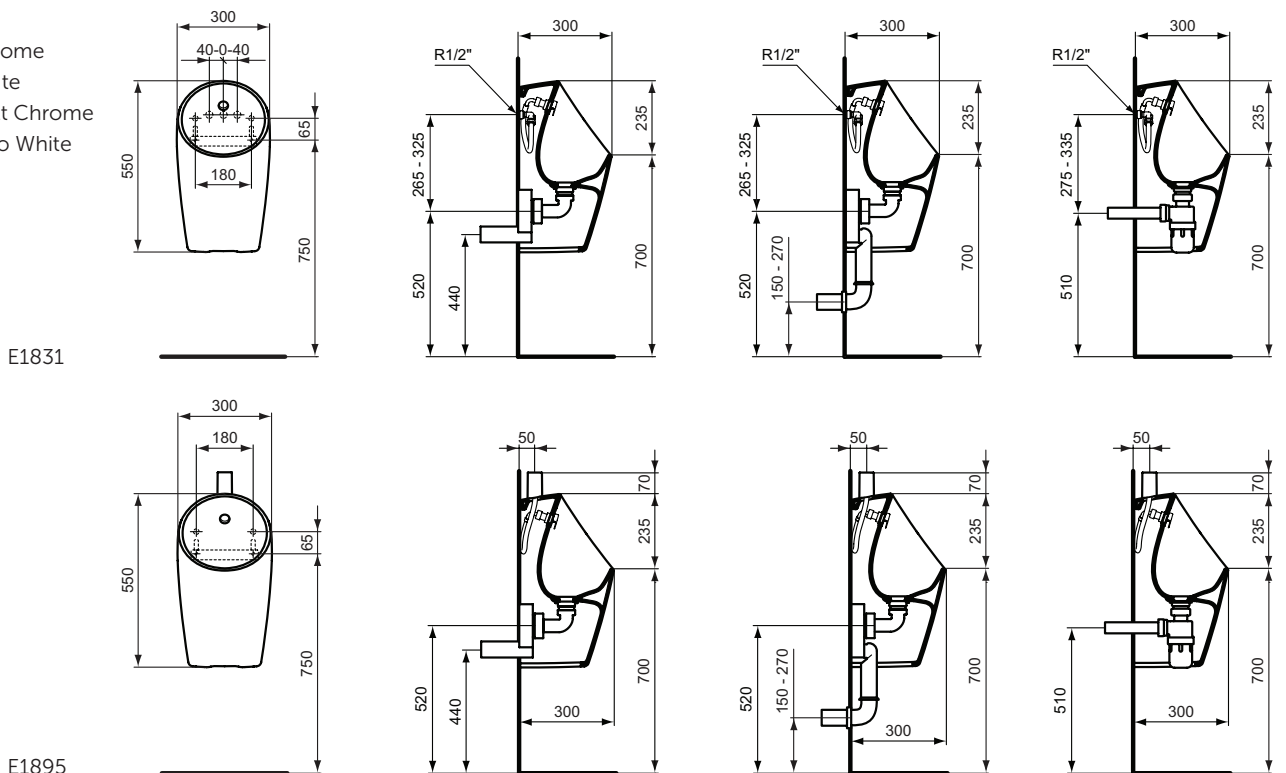

Finishes

- AA Chrome
- AC White
- JG Matt Chrome
- 01 Euro White