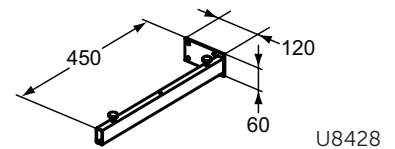

Furniture and mirrors

Product	W x D x H mm	Kg	Article-No.	Price/EUR
Basin structure 105 cm	1050 x 505 x 120	12,5	U8408WG U8408FF U8408FX U8408FW	
Basin structure 85 cm	850 x 505 x 120	10,5	U8407WG U8407FF U8407FX U8407FW	
Basin structure 70 cm	700 x 505 x 120	9,0	U8406WG U8406FF U8406FX U8406FW	
Basin structure 60 cm	600 x 505 x 120	8,0	U8405WG U8405FF U8405FX U8405FW	

Necessary equipment

Bracket for wall mounted Installation (1pc in set)	450 x 120 x 60	0,4	U842867	
Leg for frame for floor standing installation (1pc in set)	465 x 720	2,5	U8599FY	
Frame bar for floor standing installation 120 cm	1200 x 465	2,6	U8603FY	
Frame bar for floor standing installation 105 cm	1050 x 465	2,4	U8602FY	
Frame bar for floor standing installation 85 cm	850 x 465	2,2	U8601FY	
Frame bar for floor standing installation 60 cm	600 x 465	2,0	U8600FY	

Finishes

- FF Wood light brown
- FW Dark Wood
- FX Grey Stone
- WG Glossy White
- FY Dark Grey Anodise

	A
U8593..	1500
U8409..	1200
U8408..	1050
U8407..	850
U8406..	700
U8405..	600

U8428

	A
U8600	600
U8601	850
U8602	1050
U8603	1200