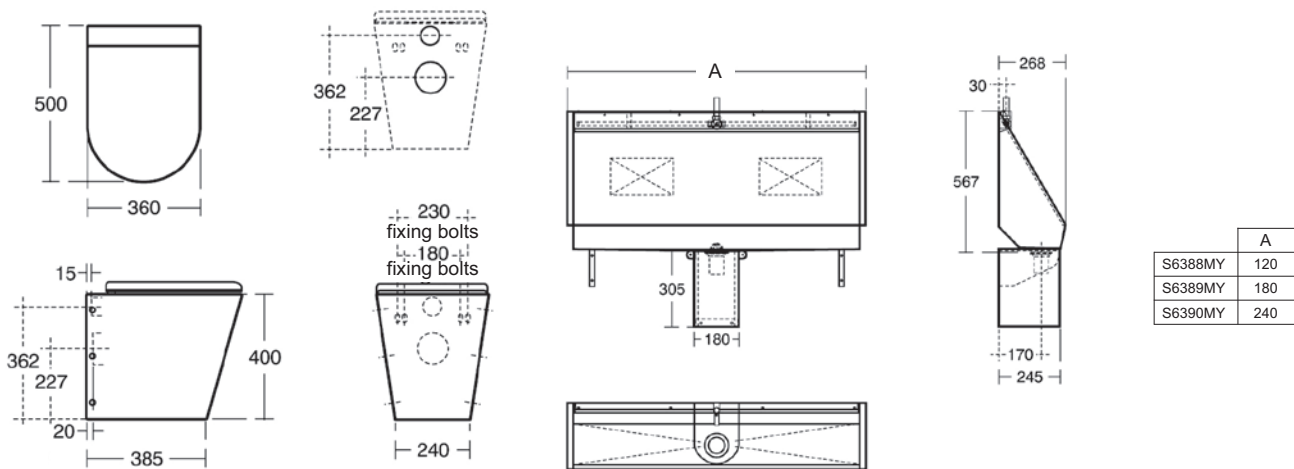

S2629MY

Finishes

MY Stainless Steel

S3442