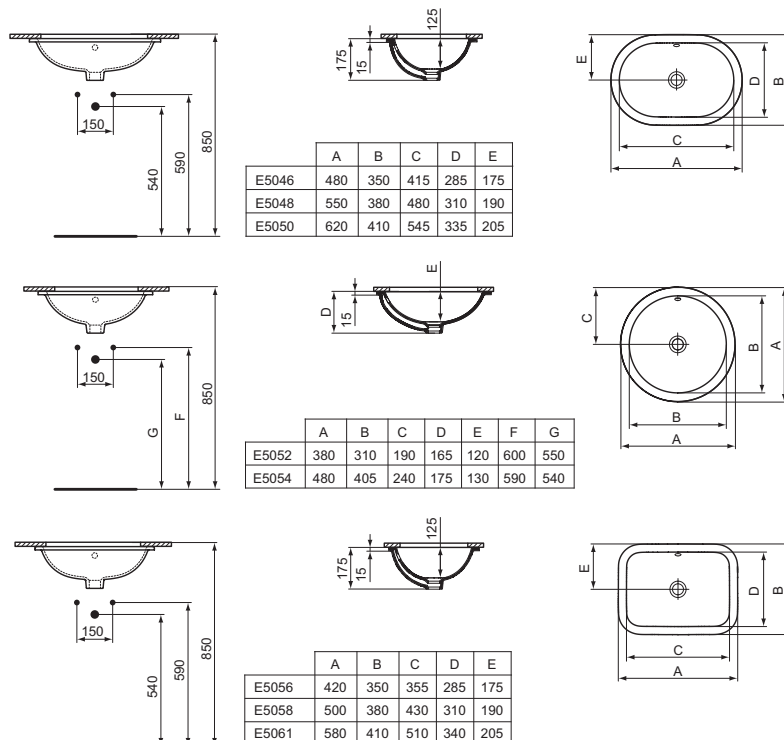

Finishes

- AA Chrome
- 01 Euro White
- MA Euro white Ideal Plus