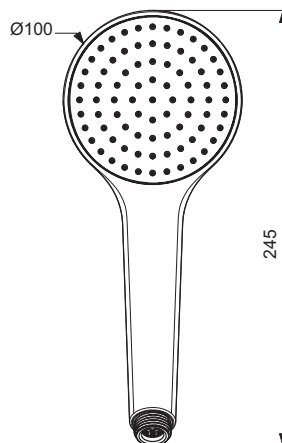

Product

Hand shower 1-functional, 100 mm diameter

Article-No.

B9402XG

Price/EUR

Colour

XG Silk Black

Description