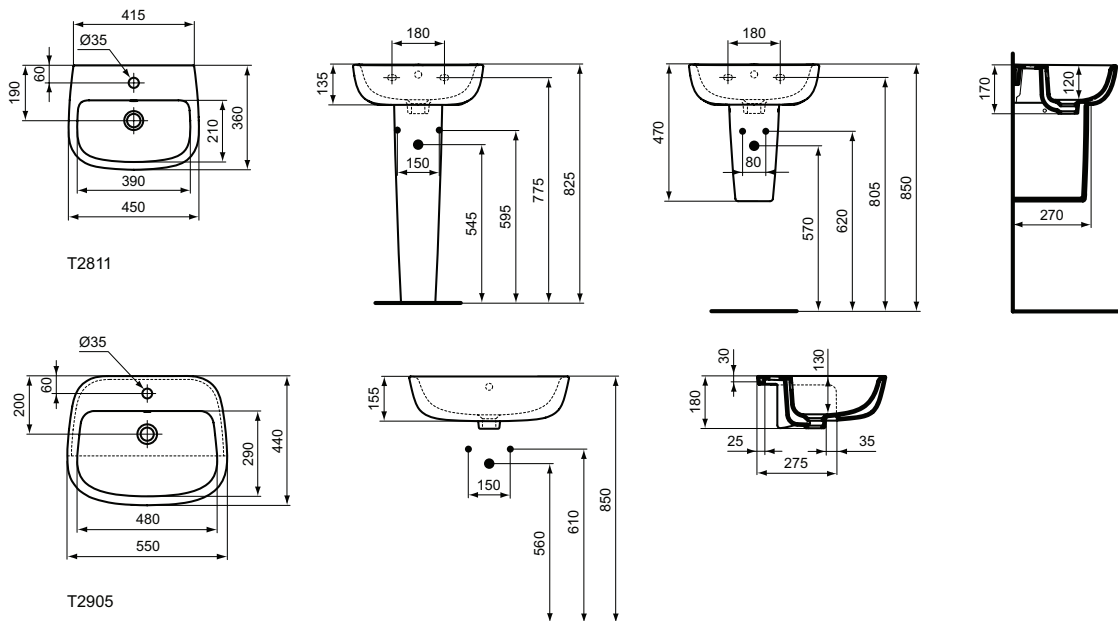

Finishes

- AA Chrome
- 01 Euro White