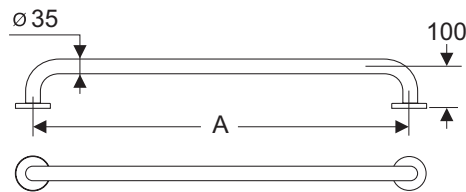

Finishes

- AC White
- MY Stainless Steel
- LJ Grey Varnish
- RN Charcoal
- 36 Blue

	A
S6460	1100
S6459	1000
S6458	900
S6457	800
S6455	700
S6454	600
S6453	500
S6452	450
S6450	300