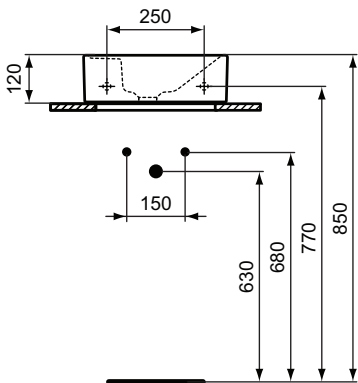

New

Описание

Handwash basins 37 cm

1 Left taphole punched
1 Right taphole punched
EN 14688

For assembly:

- alone with siphon or
- with Ideal Standard i.life S Guest basin unit 35 cm

Available February 2022

Ceramic products

Product	W x D x H mm	Kg	Article-No.	Price/EUR
Handwash basins 37 cm with 1 Left taphole punched	370 x 210 x 120	7,0	E2113V3	
Handwash basins 37 cm with 1 Right taphole punched	370 x 210 x 120	7,0	E2112V3	

Recommended equipment

Fixation set M8 x 90 mm for Handwash basin	K714467	
Siphon waste G1 1/4 - tubular type	A2305AA	
Stop angle valve (water connection G1/2, connection with mixer 10 mm/ G3/8) - 1pc	B7883AA	
Escutcheon for siphon G1 1/4 (in case installation with mixer without pop-up waste)	B4801AA	

Finishes

- AA Chrome
- V3 Silk Black (Matt Black)

E2113