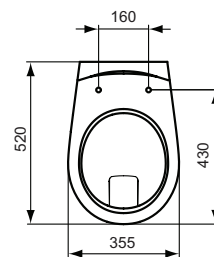

V3403

Finishes

01 Euro White