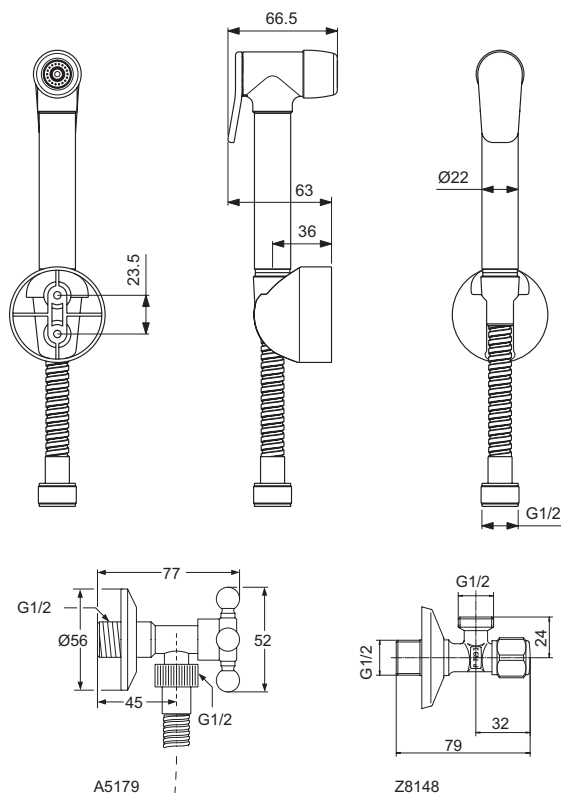

Finishes

AA Chrome