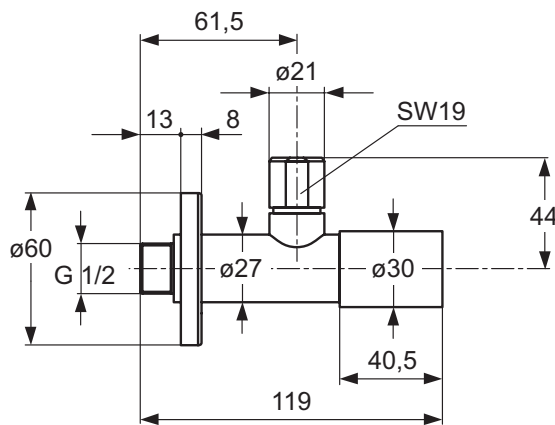

Finishes

AA Chrome

A3491