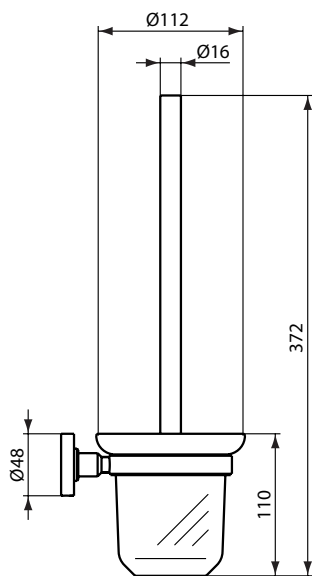

Finishes

XG Silk Black