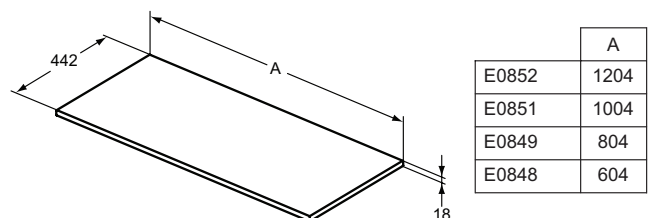

Finishes

- B2 White Glossy (structure) + White Matt (frame/accent)
- EQ Glossy Light Grey (structure) + Matt White (frame/accent)
- PS Wood Light Grey (structure) + Matt White (frame/accent)
- UK Wood light brown (structure) + Matt Light Brown (frame/accent)
- VY Matt Dark Brown (structure) + Matt White (frame/accent)