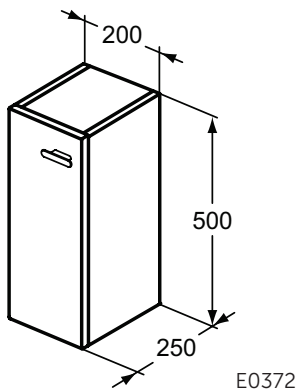

Finishes

- RP Light Brown glass
- RU Grey glass
- SA White glass
- KR Glossy Grey
- WG Glossy White