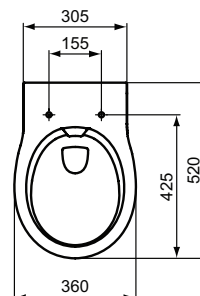

Finishes

- LJ Grey
- 01 Euro White
- 36 Blue
- RN Charcoal