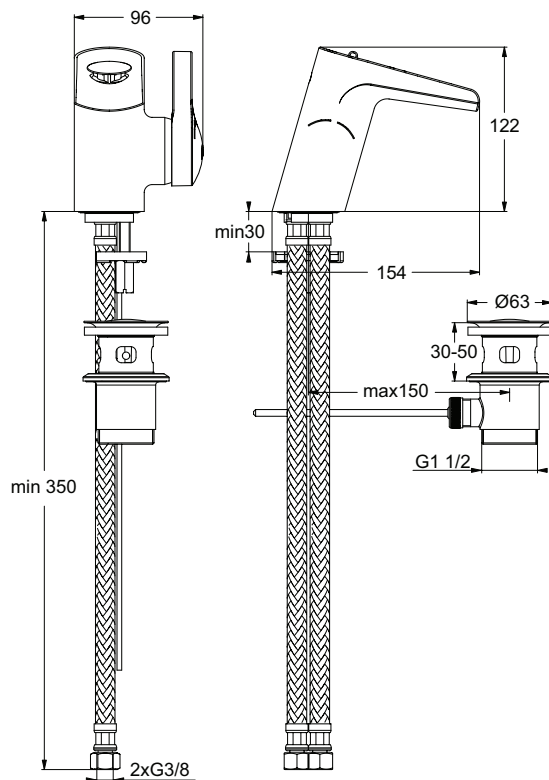

Finishes

AA Chrome