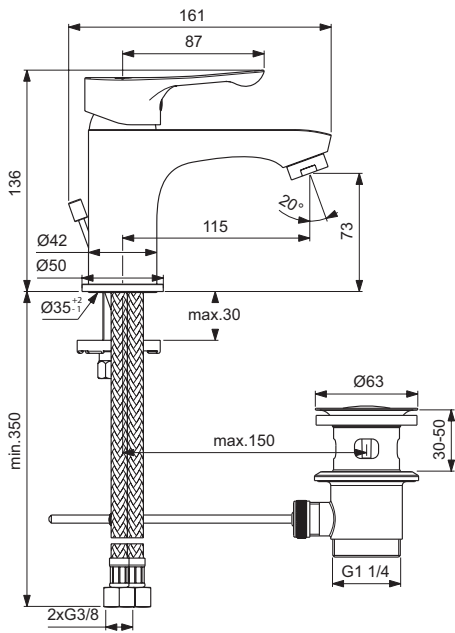

Finishes

AA Chrome

BC647