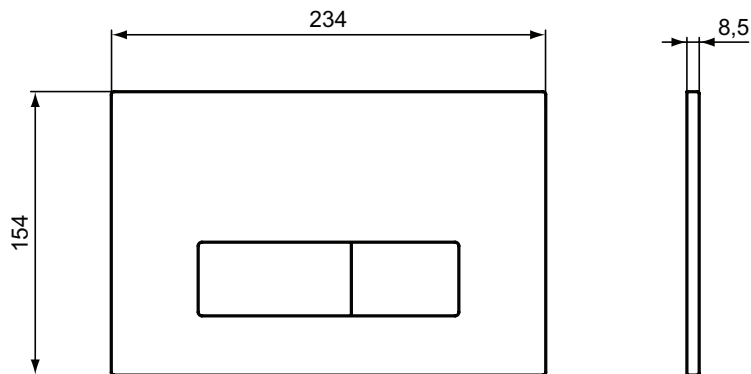

Finishes

- AA Chrome
- AC White
- JG Matt Chrome
- A6 Matt Black