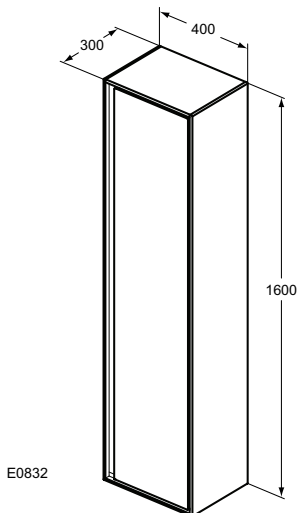

Finishes

- B2 White Glossy (structure) + White Matt (frame/accent)
- EQ Glossy Light Grey (structure) + Matt White (frame/accent)
- KN Glossy White (structure) + Matt Light Grey (frame/accent)
- PS Wood Light Grey (structure) + Matt White (frame/accent)
- UK Wood light brown (structure) + Matt Light Brown (frame/accent)
- VY Matt Dark Brown (structure) + Matt White (frame/accent)