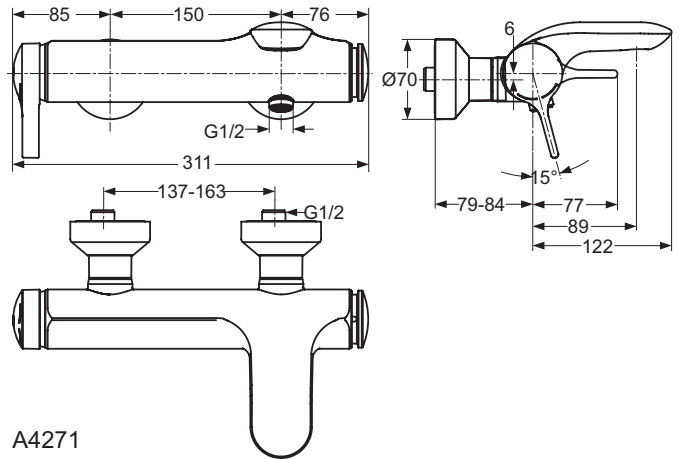

A4271

Sanitary brass