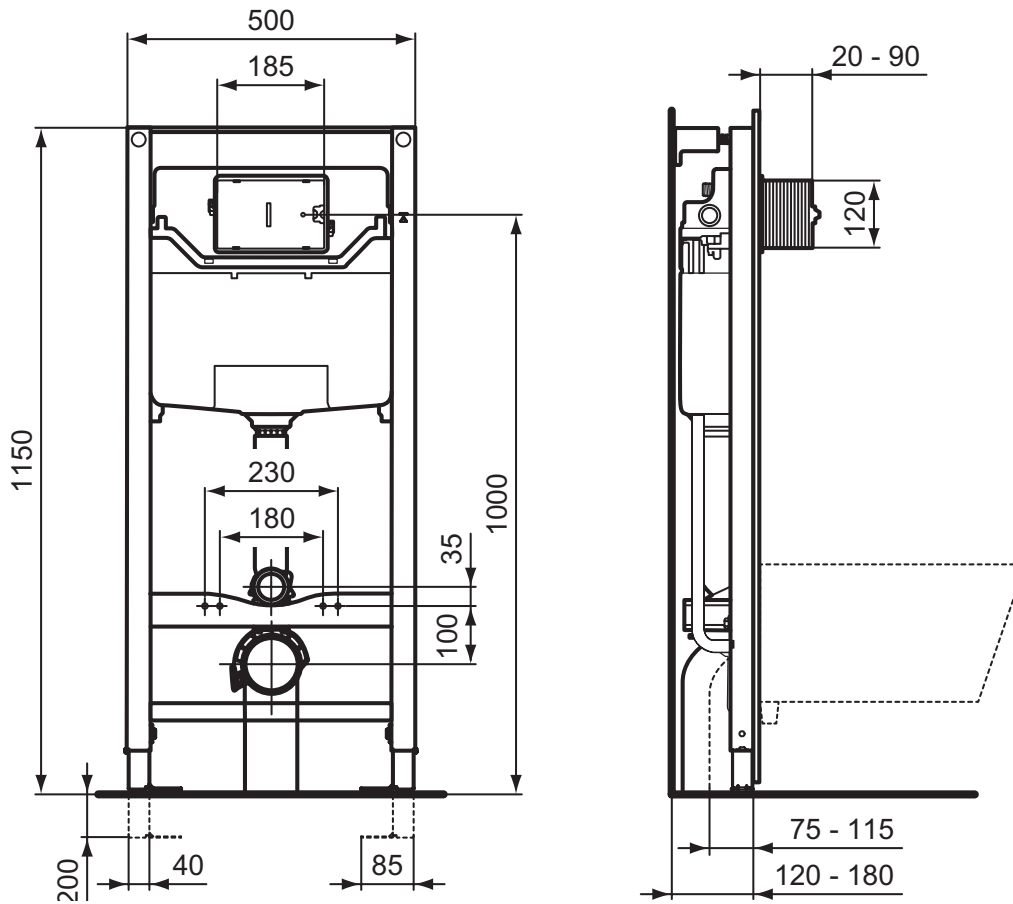

Product	W x D x H mm	Kg	Article-No.	Price/EUR
ProSys™ 120M frame	500 x 120-180 x 1150-1350	15,3	R020467	

Recommended equipment

Corner installation kit (enables the installation of WCs in bathroom corners), compatible with ProSys™ 120 and ProSys™ 80 frames and freestanding frames	R018567	
Acoustic insulation for wall mounted WC and bidet	R017467	
Noise insulation kit - frame to floor (avoids direct contact between the frame and the floor)	R010667	

Installation systems