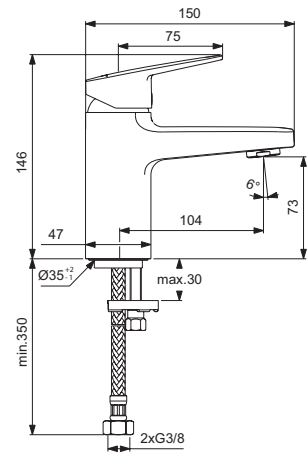

New

Description

Basin mixer rim mounted H75 Blue Start®
One-hole basin mixer with Comfort area below aerator 75mm
38mm ceramic cartridge Firma Flow with hot water limiter
Metal handle with red and blue color indication
Slim aerator 5l/min
Easy fix system for installation
Flexible hoses G3/8" for water supply connection
Blue Start Technology
Finish: Chrome
Comply with EN817

1. Options:
2. With metal pop-up waste
   - With plastic pop-up waste
   - Without pop-up waste

Sanitary brass

Product

	Article-No.	Price/EUR
Basin mixer rim mounted H75 BlueStart® with metal pop-up waste	BD215AA	
Basin mixer rim mounted H75 BlueStart® with plastic pop-up waste	BD213AA	
Basin mixer rim mounted H75 BlueStart® without pop-up waste	BD211AA	

Finishes

AA Chrome

BD211