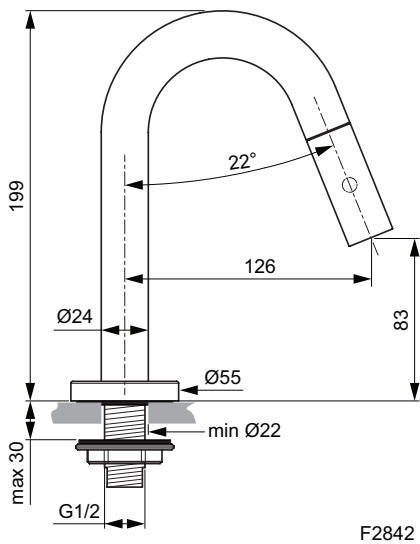

Finishes

AA Chrome