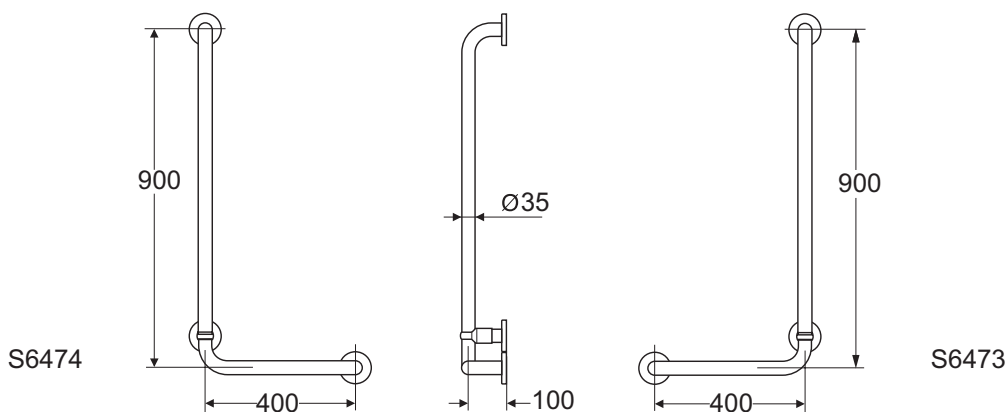

Finishes

AC White

RN Charcoal

Public sector solutions