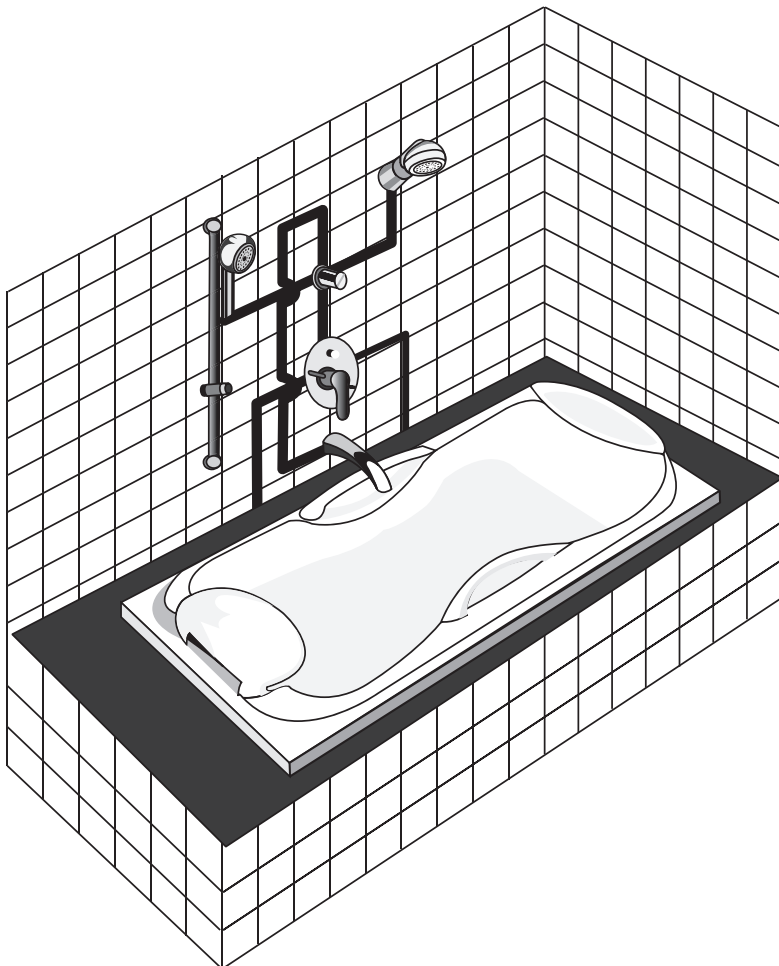

EXAMPLE 4

- built-in mixer with diverter
- built-in diverter
- shower head
- sliding bar with hand shower
- wall elbow
- bathtub spout