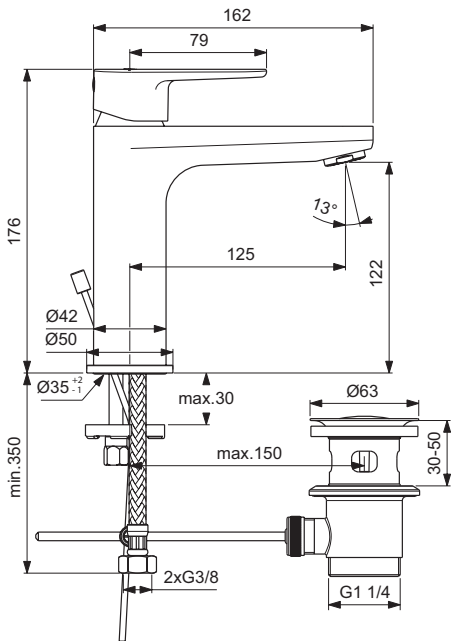

Finishes

AA Chrome

BC702