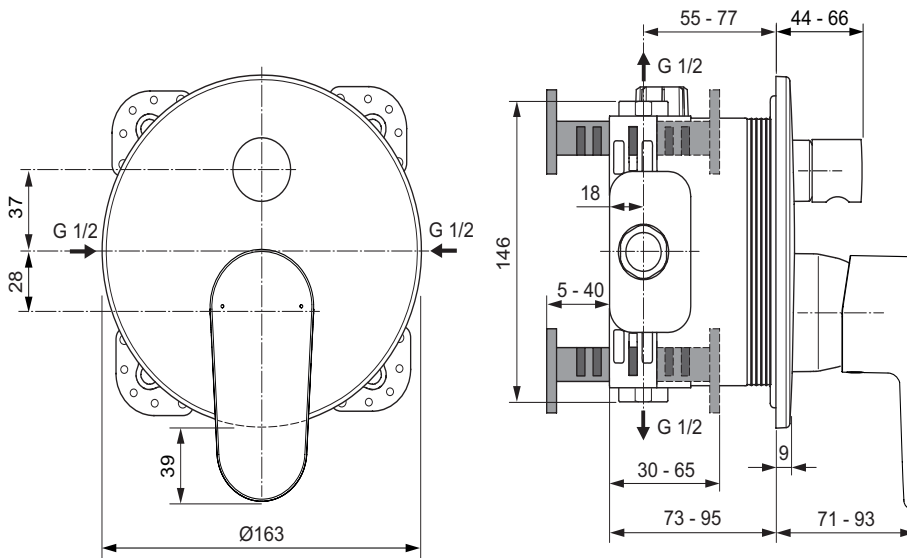

Finishes

- AA Chrome
- XG Silk Black