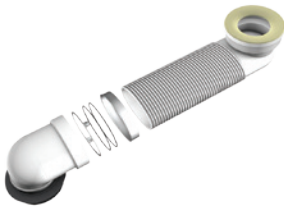

R019867

R020367