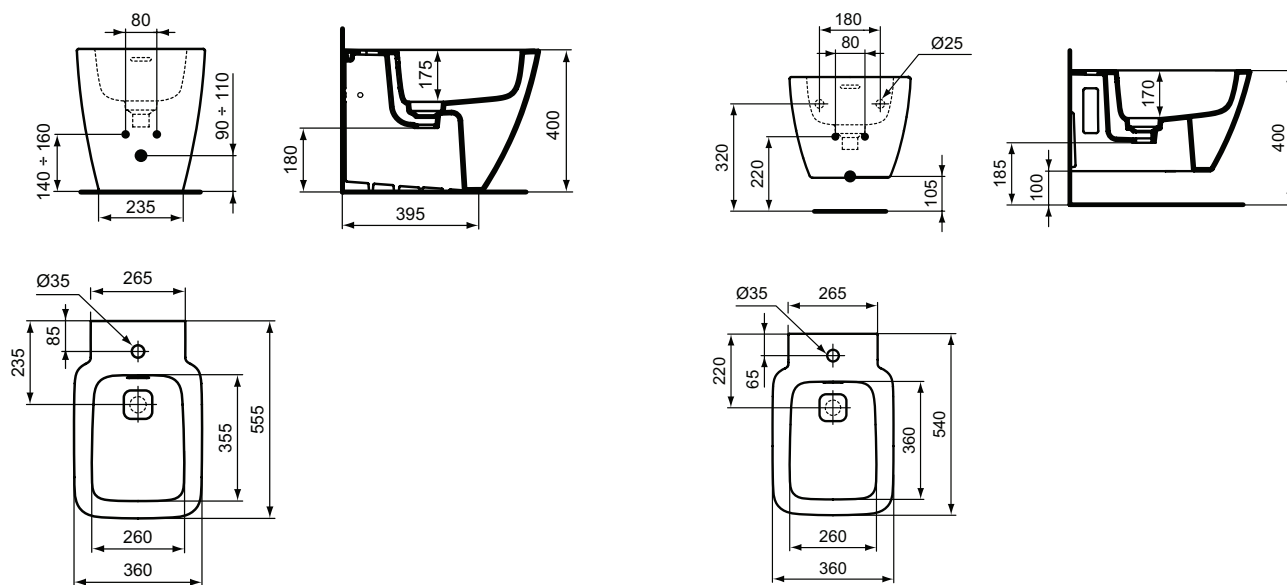

T4568

Finishes

- AA Chrome
- 01 Euro White

T4567