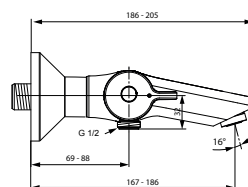

Description

Ceraplus 2 Thermostatic Shower exposed mixer (with On/Off S connectors)
Cool Body technology
Suitable for thermal disinfection
Thermostatic cartridge
Backflow preventer
On/Off S connectors
Metal handle with hot water stop button pre-fixed at 40°C
Covered S-Connectors
Comply with EN1111

Ceraplus 2 Thermostatic Bath & Shower exposed mixer (with On/Off S connectors)
Cool Body technology
Suitable for thermal disinfection
Thermostatic cartridge
Backflow preventer
Low-aerosol flow straightener in vandal proof housing
On/Off S connectors
Metal handle with hot water stop button pre-fixed at 40°C
Covered S-Connectors
Comply with EN1111
- The same with Standard S-connection

Product

Product	Article-No.	Price/EUR
Thermostatic Shower exposed mixer (with On/Off S connectors)	A6870AA	
Thermostatic Bath & Shower exposed mixer (with On/Off S connectors)	A6873AA	
Thermostatic Bath & Shower exposed mixer (with Standard S-connection)	A6874AA	

Finishes

AA Chrome