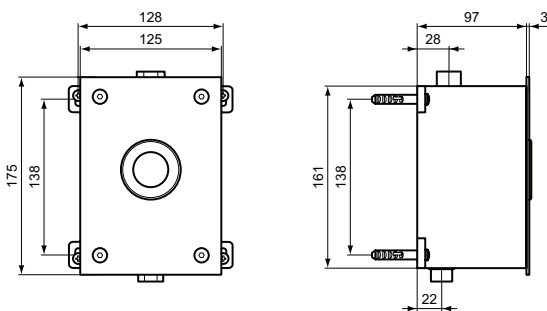

Installation systems

Description

Septa Pro™ U2 urinal flush actuator

For combination with ProSys™ universal urinal frame R016367

- Included flushing device with protective box
- Mechanical actuation
- Control plate in Polished chrome, Zamac material
- Adjustable flush time
- Adjustable flow
- Operating pressure ≥ 3 bar
- G 1/2 water connections
- Vandal resistant
- Unbranded (without logo)

Septa Pro™ U3 urinal flush actuator

For combination with ProSys™ universal urinal frame R016367

- Included flushing device with protective box
- Mechanical actuation
- Control plate in ABS: high resistance to scratches
- Protection cover
- Adjustable flow
- Operating pressure: 0,8 - 5 bar
- Flush volume: 0,3 l/s
- G 1/2 water connections
- Vandal resistance
- Unbranded (without logo)
- Chrome/Matt Chrome/White finish

Product	W x D x H mm	Kg	Article-No.	Price/EUR
Septa Pro™ U2 urinal flush actuator	128 x 3 x 175	1,6	P0115AA	
Septa Pro™ U3 urinal flush actuator	124 x 12 x 150	0,6	R0139AA R0139JG R0139AC	

Finishes

- AA Chrome
- AC White
- JG Matt Chrome

P0115