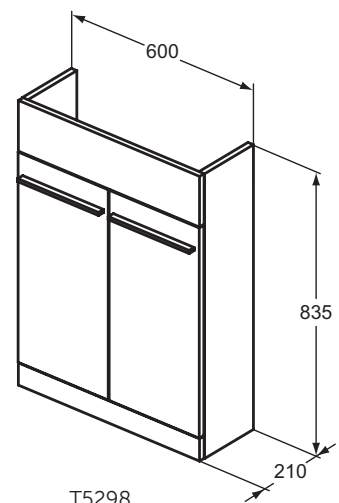

Product	W x D x H mm	Kg	Article-No.	Price/EUR
Guest basin unit 35 cm for Tempo Handwash basin - floor standing	354 x 202 x 725	12,0	T5303xx	
Semi-countertop unit 60 cm - floor standing	600 x 210 x 830	16,5	T5298xx	
Worktop for Semi-countertop unit 60 cm		3,5	T5300xx	

Necessary equipment

Handles not included (Please choose from the different finishes)			T5325YE T5325XG	

Finishes

- XG Silk Black
- YE Brill Aluminium
- **XX:**
- DU Matt White
- NF Sand Beige Matt
- NG Quartz Grey Matt
- NV Carbon Grey Matt
- NH Greige Matt
- NX Natural Oak
- NW Coffee Oak

T5298