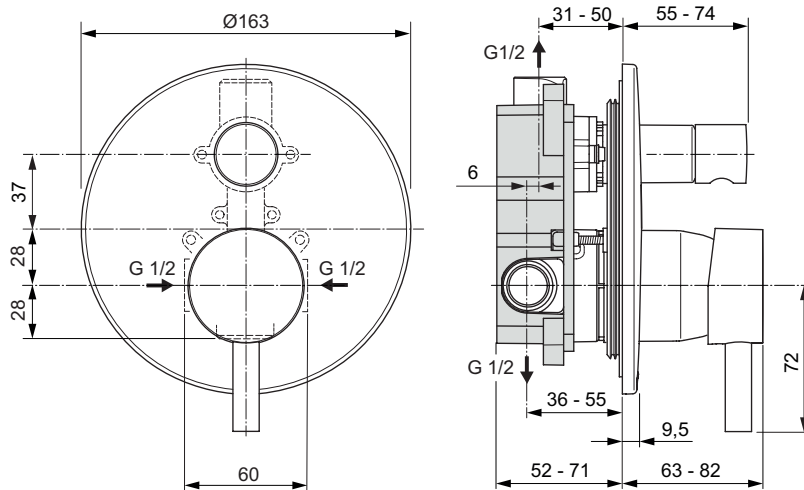

Finishes

- AA Chrome
- XG Silk Black