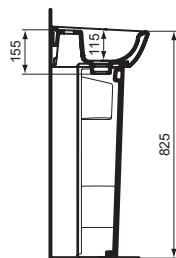

Finishes

- AA Chrome
- 01 Euro White