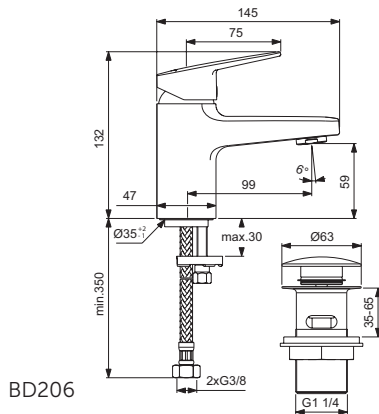

Finishes

AA Chrome