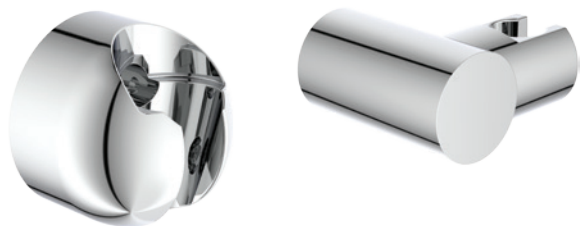

Description

Fixed Wall Bracket
ABS material

Swivel Wall Bracket
ABS material

Showers

Product	Article-No.	Price/EUR
Fixed Wall Bracket	B9467AA	
Swivel Wall Bracket	B9468AA	

Finishes

AA Chrome