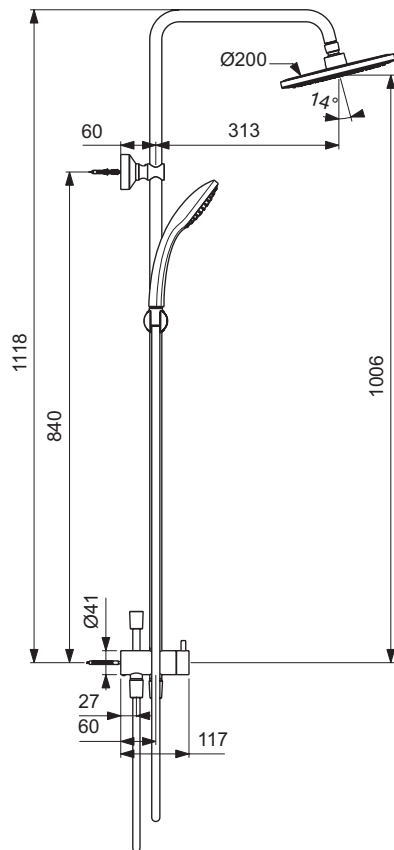

Price/EUR

Finishes

XG Silk Black

Showers