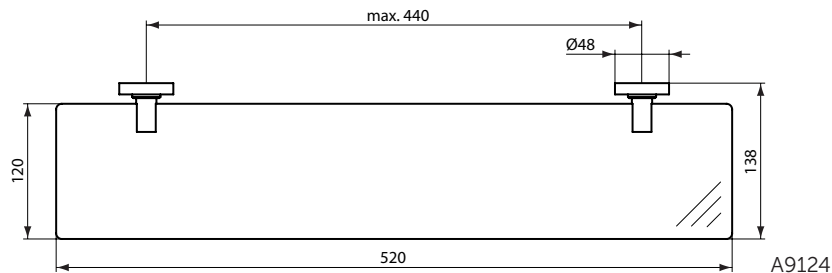

Description

Towel rail 80, 60, 45 cm
Included fixing set
13 mm pipe diameter
Finish: technology powder coating (XG)

Shelf 52 cm
Frosted glass
Glass is tempered
Glass corners are chamfered
Included fixing set
Finish: technology powder coating (XG)

Product	W x D x H mm	Kg	Article-No.	Price/EUR
Towel 80 cm - (available February 2022)	800 x 58 x 48	0,8	A9244XG	
Towel 60 cm - (available February 2022)	600 x 58 x 48	0,5	A9118XG	
Towel rail 45 cm	450 x 58 x 48	0,4	A9117XG	
Shelf 52 cm, frosted glass	520 x 120 x 48	1,5	A9124XG	

Finishes

XG Silk Black

	A
A 9118 ..	450
A 9117 ..	600

A9124

Accessories