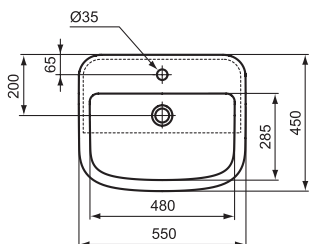

Description

Countertop basin 50 cm
In carton box
EN 14688
Including: Furniture cutting template VV2401290519

Semi-countertop basin 55 cm
In carton box
EN 14688
Including: Fixation set E209167, Furniture cutting template VV2401290520

Product	W x D x H mm	Kg	Article-No.	Price/EUR
Countertop basin 50 cm	500 x 430 x 180	9,5	T059201	
Semi-countertop basin 55 cm	550 x 450 x 195	13,5	T059001	

Recommended equipment

Siphon waste G1 1/4 - tubular type	A2305AA	
Stop angle valve (water connection G1/2, connection with mixer 10 mm/ G3/8) - 1 pc	B7883AA	
Escutcheon for siphon G1 1/4 (in case installation with mixer without pop-up waste)	B4801AA	

Finishes

- AA Chrome
- 01 Euro White

T0590