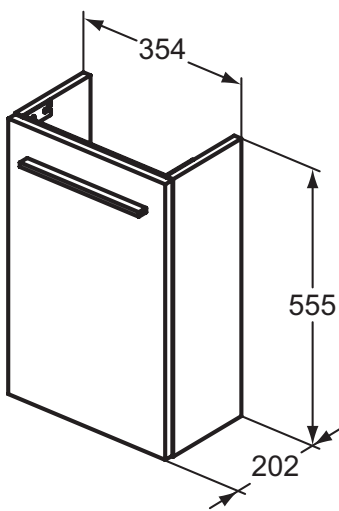

Product	W x D x H mm	Kg	Article-No.	Price/EUR
Guest basin unit 35 cm for Tempo Handwash basin - floor standing	354 x 202 x 725	12,0	T5303xx	
Semi-countertop unit 60 cm - floor standing	600 x 210 x 830	16,5	T5298xx	
Worktop for Semi-countertop unit 60 cm		3,5	T5300xx	

Necessary equipment

Handles not included (Please choose from the different finishes)			T5325YE T5325XG	

Finishes

- XG Silk Black
- YE Brill Aluminium
- **XX:**
- DU Matt White
- NF Sand Beige Matt
- NG Quartz Grey Matt
- NV Carbon Grey Matt
- NH Greige Matt
- NX Natural Oak
- NW Coffee Oak

T5302