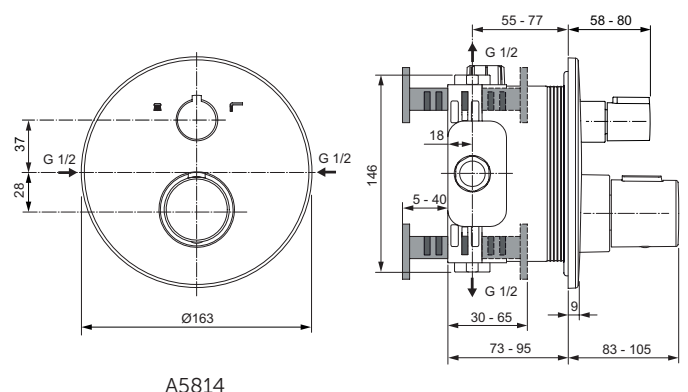

Finishes

- AA Chrome
- A2 Brushed Gold
- A5 Magnetic Grey
- GN Silver Storm