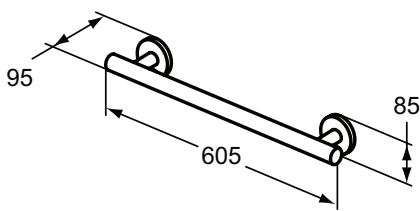

Finishes

- AA Chrome
- MY Stainless Steel

S0830