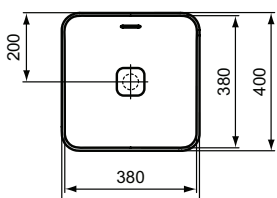

Finishes

- AA Chrome
- 01 Euro White

T2963