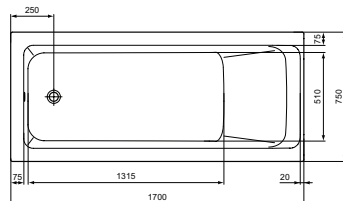

Finishes

- AA Chrome
- 01 Euro White
- V1 Silk White

R0295

Wellness