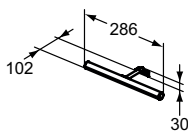

Description

LUXURY Light
LED light
230 V, 50 Hz, 1 x 9 W, IP44, Class II, Energetic class A, 700 Lm, 4000 Kelvin
Including mounting kit

COMPACT Light
LED light
230 V, 50 Hz, 1 x 6 W, IP44, Class II, Energetic class A, 360 Lm, 6000 Kelvin
Including mounting kit

TITTY Light
LED light
230 V, 50 Hz, 1 x 4,8 W, IP44, Class II, Energetic class A, 220 Lm, 4000 Kelvin
Including mounting kit

IRENE Light
LED light
220-240 V, 50-60 Hz, 1x6W IP44, Class II, Energetic class A, 125 Lm, 5700 Kelvin
Including mounting kit

PANDORA Light 60,8 cm
LED light
220-240 V, 50-60 Hz, 1 x 12 W, IP44, Class II, Energetic class A+, 1320 Lm, 5700 Kelvin
Including mounting kit

PANDORA Light 30,8 cm
LED light
220-240 V, 50-60 Hz, 1 x 8 W, IP44, Class II, Energetic class A+, 880 Lm, 5700 Kelvin
Including mounting kit

Type of materials: See section Technical information: Materials

Product	W x D x H mm	Kg	Article-No.	Price/EUR
LUXURY Light	344 x 92 x 43	0,4	T2907AA	
COMPACT Light	200 x 80 x 19	0,4	T2908AA	
TITTY Light	80 x 95 x 47	0,2	T3153AA	
IRENE Light	286 x 102 x 30	0,3	T2909AA	
PANDORA Light 60,8 cm	608 x 112 x 33	0,3	T322967	
PANDORA Light 30,8 cm	308 x 112 x 33	0,3	T320967	

Finishes

AA Chrome

T2909