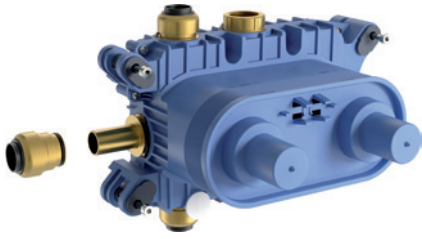

Description

Built-in Kit 1 THERMOSTAT (A1500NU)
Installation built-in Kit 1 thermostatic unit
Including mounting rail 600 mm
Lateral closing-off valves
To be built-in into a brick wall
Set includes a cleaning kit and flushing block
Suitable for Archimodule flow-rate and temperature control handle
Protruding fixations G 1/2
Built-in range 78-95 mm
Noise DIN 4109
Class 1

Built-in Kit 1 UNIVERSAL (A1501NU)
Installation built-in Kit 1 thermostatic unit
Lateral closing-off valves
To be built-in into a brick wall
Set includes a cleaning kit and flushing block
Suitable for Archimodule control handles except for the temperature control handle
Protruding fixations G 1/2
Built-in range 78-95 mm
Noise DIN 4109
Class 1

Mounting rail 60 cm
Recommended base for the built-in THERMOSTATIC Kit 1 (A1500NU) and built-in UNIVERSAL Kit 1 (A1501NU)
Fixation set: not included

Product

Product	Article-No.	Price/EUR
Built-in installation KIT1 THERMOSTAT, including one mounting rail 60 cm	A1500NU	
Built-in installation KIT1 UNIVERSAL	A1501NU	
Mounting rail 60 cm	A1503NU	

Recommended equipment

Fixation set for mounting rail	A963713NU	
Flushing device for the thermostatic unit	A963723NU	

Sanitary brass