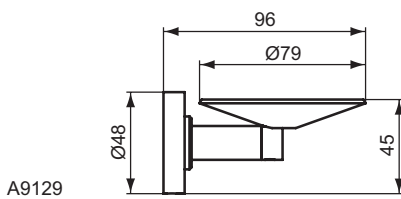

Finishes

- AA Chrome
- MY Stainless Steel

Accessories