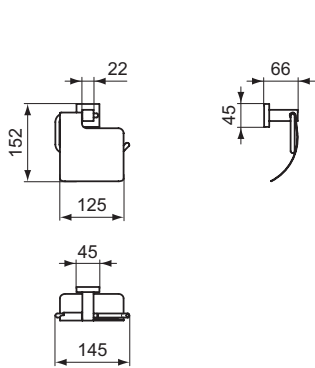

Finishes

AA Chrome

E2191