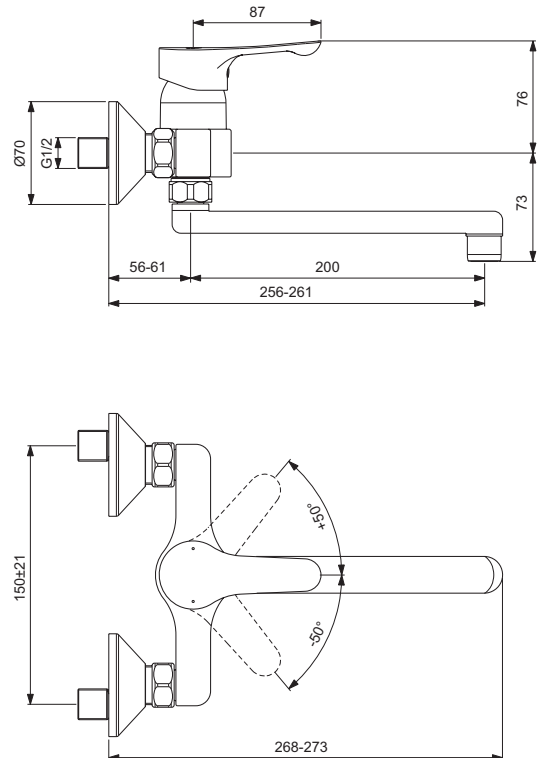

Description

One-hole High spout kitchen mixer
35 mm ceramic cartridge with hot water limiter
Click technology
Metal handle with red and blue colour indication
Cache hidden aerator
Easy-Fix system for installation
Flexible hoses G3/8" for water supply
Comply with EN817

Exposed kitchen mixer
35 mm ceramic cartridge with hot water limiter
Click technology
Metal handle with red and blue colour indication
Perlator aerator
Standard S-connections
Comply with EN817

Sanitary brass

Product

	Article-No.	Price/EUR
One-hole High spout kitchen mixer	BC660AA	
Exposed kitchen mixer	BC661AA	

Finishes

AA Chrome

BC661