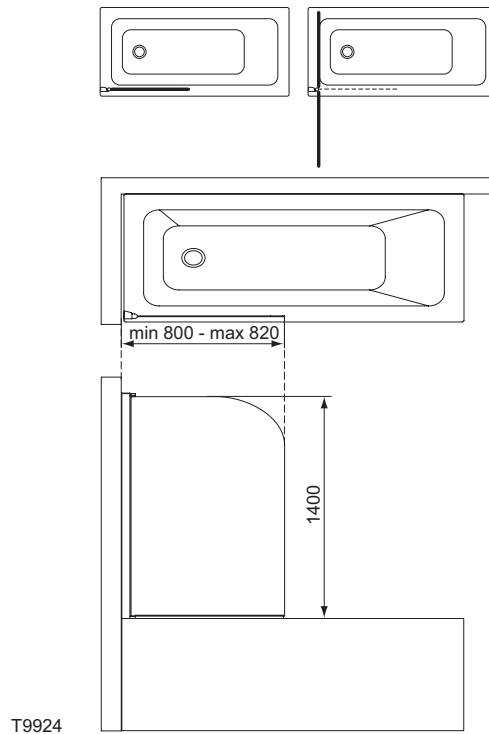

Finishes

EO Silver profile