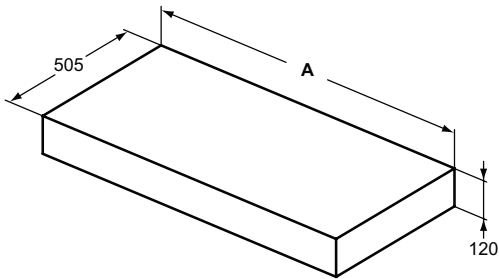

Furniture and mirrors

Product	W x D x H mm	Kg	Article-No.	Price/EUR
Basin structure 105 cm	1050 x 505 x 120	12,5	U8408WG U8408FF U8408FX U8408FW	
Basin structure 85 cm	850 x 505 x 120	10,5	U8407WG U8407FF U8407FX U8407FW	
Basin structure 70 cm	700 x 505 x 120	9,0	U8406WG U8406FF U8406FX U8406FW	
Basin structure 60 cm	600 x 505 x 120	8,0	U8405WG U8405FF U8405FX U8405FW	

Necessary equipment

Bracket for wall mounted Installation (1pc in set)	450 x 120 x 60	0,4	U842867	
Leg for frame for floor standing installation (1pc in set)	465 x 720	2,5	U8599FY	
Frame bar for floor standing installation 120 cm	1200 x 465	2,6	U8603FY	
Frame bar for floor standing installation 105 cm	1050 x 465	2,4	U8602FY	
Frame bar for floor standing installation 85 cm	850 x 465	2,2	U8601FY	
Frame bar for floor standing installation 60 cm	600 x 465	2,0	U8600FY	

Finishes

- FF Wood light brown
- FW Dark Wood
- FX Grey Stone
- WG Glossy White
- FY Dark Grey Anodise

	A
U8593..	1500
U8409..	1200
U8408..	1050
U8407..	850
U8406..	700
U8405..	600