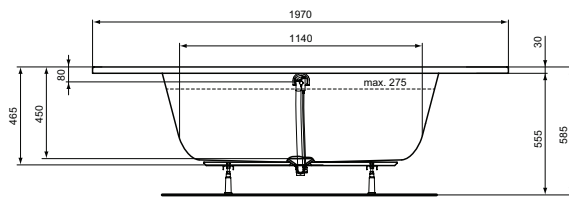

Finishes

- AA Chrome
- 01 Euro White