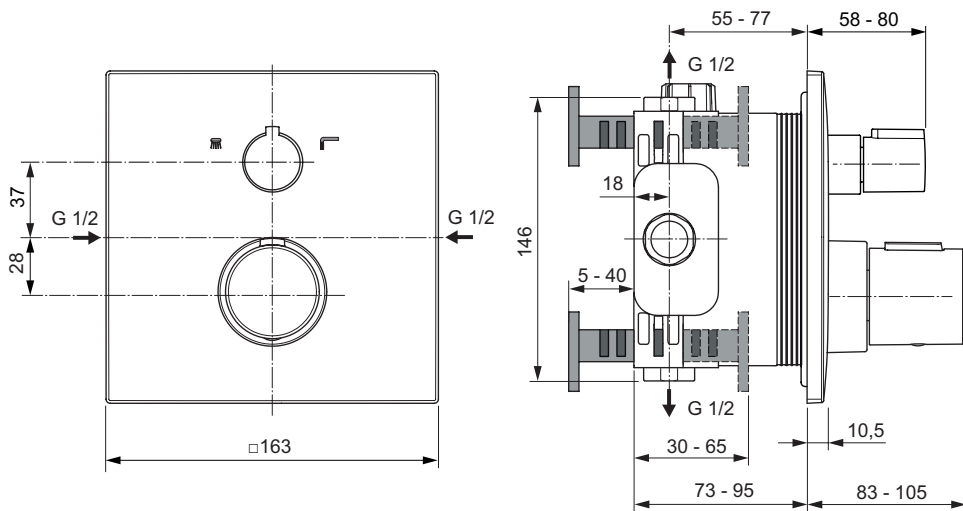

Finishes

- A2 Brushed Gold
- A5 Magnetic Grey
- AA Chrome
- GN Silver Storm