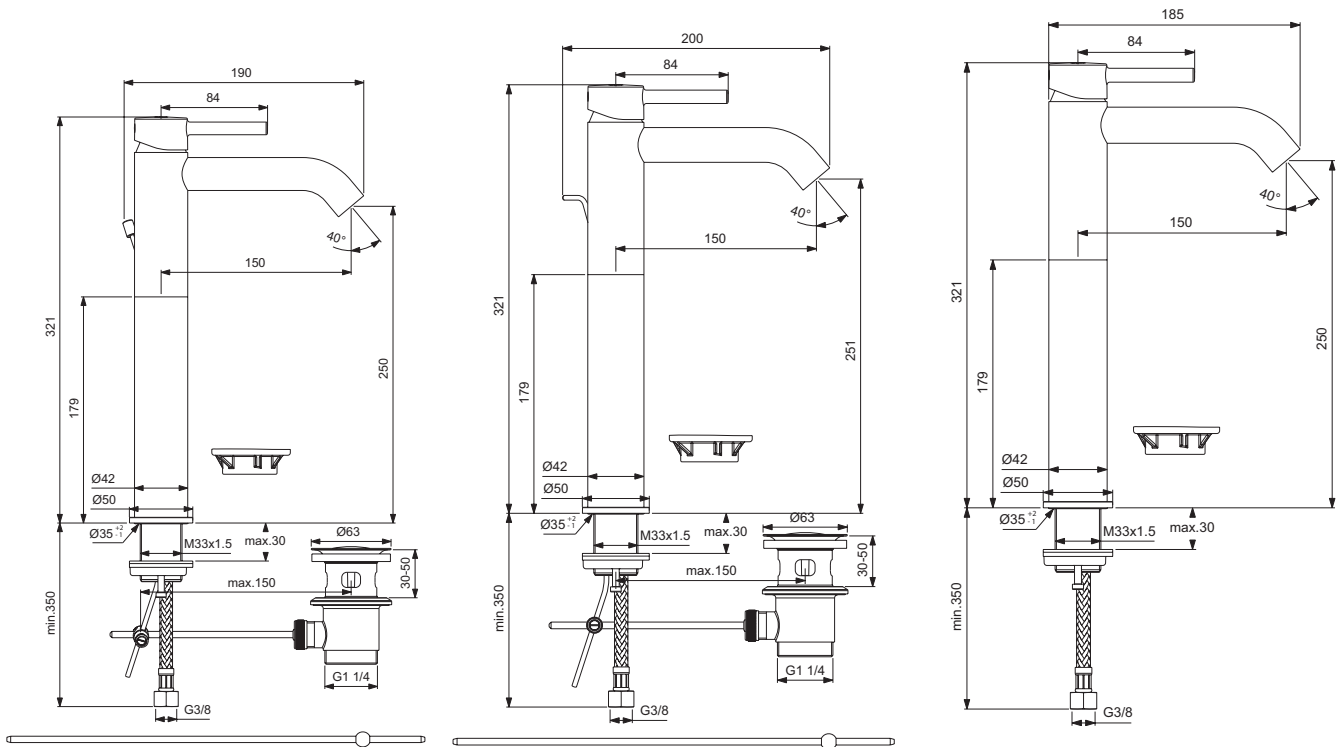

BC194XG

BC269

Finishes

AA Chrome
XG Silk Black

BC194AA