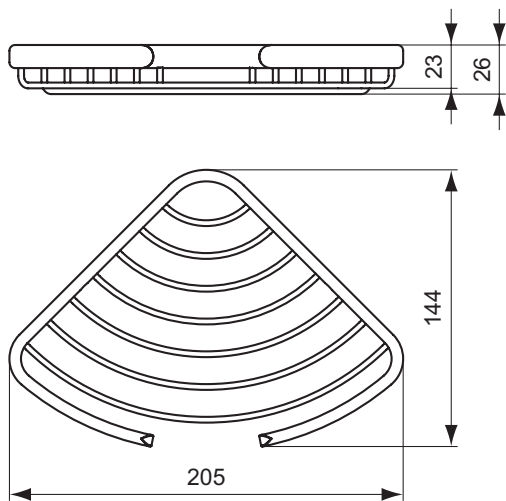

Finishes

AA Chrome

A9157