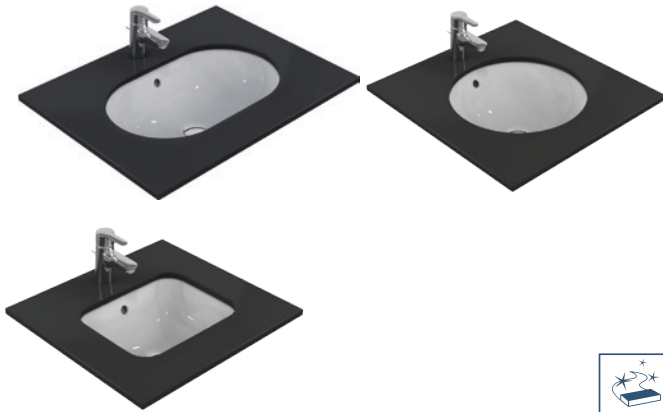

Description

Connect Under countertop basin
In carton box
EN 14688

Without tap hole, with overflow

Including: Furniture cutting template, fixation set T645567

- Under countertop basin Oval 62, 55, 48 cm

- Under countertop basin Round 48, 38 cm

- Under countertop basin Rectangular 58, 50, 42 cm

Note: In case of installation with mixer with pop-up waste, please, order A960200AA Elongated pop-up rod

Product	W x D x H mm	Kg	Article-No.	Price/EUR
Under Countertop basin Oval 62 cm	620 x 410 x 175	8,0	E505001 E5050MA	
Under Countertop basin Oval 55 cm	550 x 380 x 175	7,0	E504801 E5048MA	
Under Countertop basin Oval 48 cm	480 x 350 x 175	6,0	E504601 E5046MA	
Under Countertop basin Round 48 cm	480 x 480 x 175	7,0	E505401 E5054MA	
Under Countertop basin Round 38 cm	380 x 380 x 165	5,0	E505201 E5052MA	
Under Countertop basin Rectangular 58 cm	580 x 410 x 175	8,0	E506101 E5061MA	
Under Countertop basin Rectangular 50 cm	500 x 380 x 175	7,0	E505801 E5058MA	
Under Countertop basin Rectangular 42 cm	420 x 350 x 175	6,0	E505601 E5056MA	

Recommended equipment

Design siphon G1 1/4 (in case of installation without semi-pedestal and without base cabinet)	E0079AA	
Design stop angle valve (water connection G1/2, connection with mixer 10 mm/ G3/8) - 1 pc	A3491AA	
Siphon waste G1 1/4 - tubular type	A2305AA	
Stop angle valve (water connection G1/2, connection with mixer 10 mm/ G3/8) - 1pc	B7883AA	
Escutcheon for siphon G1 1/4 (in case installation with mixer without pop-up waste)	B4801AA	
Overflow ring	TT0228301	
Elongated pop-up rod	A960200AA	

Finishes

- AA Chrome
- 01 Euro White
- MA Euro white Ideal Plus