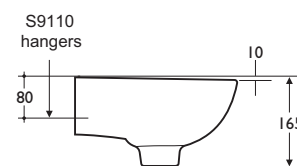

Description

Contour 21 accessible basin 60, 55 cm
- One tap hole
Siphon is not included
Logo Armitage Shanks

Contour 21 handwash basin
One central tap hole
With bottom outlet
Without overflow
Siphon is not included
Logo Armitage Shanks

Product	W x D x H mm	Kg	Article-No.	Price/EUR
Accessible basin 60 cm, one tap hole	600 x 545 x 195	17,6	S216801	
Accessible basin 55 cm, one tap hole	550 x 545 x 195	16,9	S216501	
Handwash basin 37 cm, one tap hole	370 x 305 x 165	8,2	S212201	

Recommended equipment

Wall fixing set only for accessible basins	E015767
Panel fixing set only for accessible basins	E006267
Basin fixing set, with 14 cm rag bolts for solid walls only for accessible basins	E007067
Concealed wall hangers (pair) only for Contour 21 37 cm	S911067

Finishes

01 Euro White