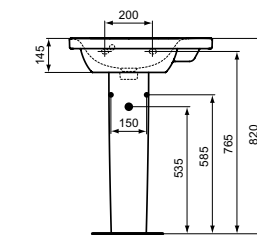

Finishes

- AA Chrome
- 01 Euro White

E1365