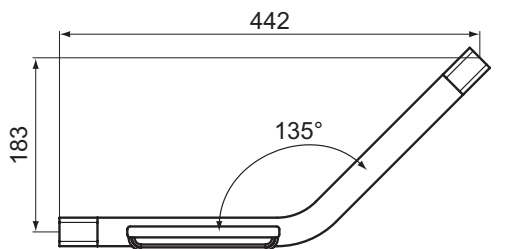

Finishes

AA Chrome

A9160