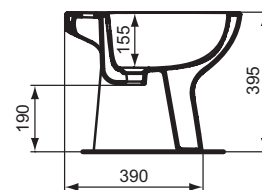

Finishes

- AA Chrome
- 01 Euro White

W3305