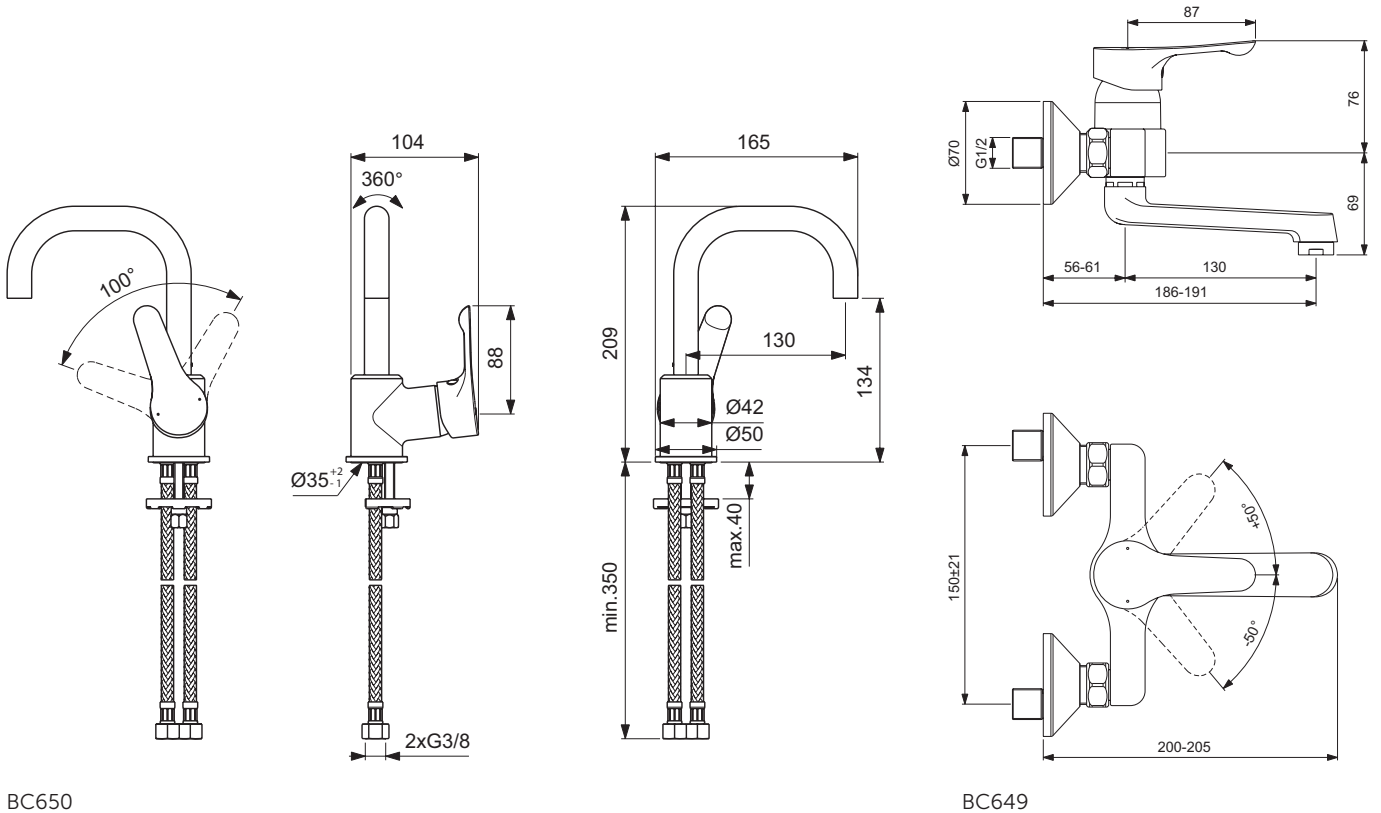

Finishes

AA Chrome

BC650

BC649

Sanitary brass