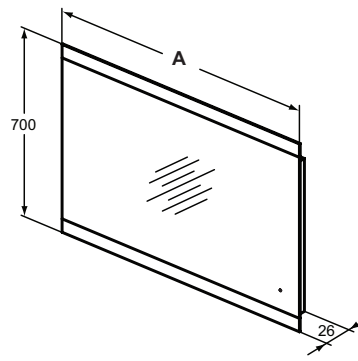

A
T3349	1200
T3348	1000
T3347	800
T3346	600
T3345	500