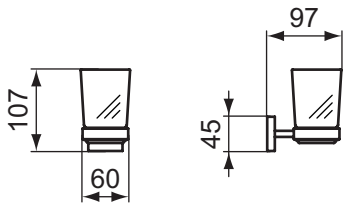

Finishes

AA Chrome