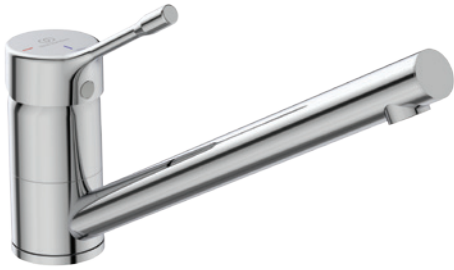

Description

One-hole sink mixer BlueStart® with low attached spout
Brass body with low attached tubular spout
Metal handle with red and blue colour indication - printed on handle
Cold start indication in central position
Hidden aerator
38 mm cartridge FirmaFlow® with hot water limiter + Click technology
Flexible hoses PEX G3/8"
Easy-Fix system for installation with centering & sealing ring
Finish: Chrome
Packaging: picture box
Comply with EN817

One-hole sink mixer BlueStart® with pull-out spout
Brass body with pull-out 1-functional spray
Metal handle with red and blue colour indication - printed on handle
Cold start indication in central position
Hidden aerator
38 mm cartridge FirmaFlow® with hot water limiter + Click technology
Flexible hoses PEX G3/8"
Easy-Fix system for installation with centering & sealing ring
Finish: Chrome
Packaging: picture box
Comply with EN817

Product

	Article-No.	Price/EUR
One-hole sink mixer with low attached spout	BC292AA	
One-hole sink mixer with pull-out spout	BC294AA	

Finishes

AA Chrome

Sanitary brass