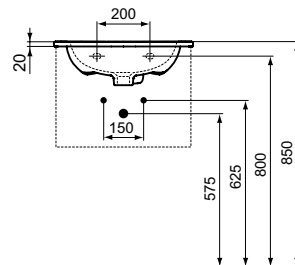

Description

Vanity basin 103, 83, 63, 53 cm
Central tap hole punched
EN 14688

In carton box

For assembly only with:

- Basin 103 cm: Tesi basin unit 100 cm or alone with siphon
- Basin 83 cm: Tesi basin unit 80 cm or alone with siphon
- Basin 63 cm: Tesi basin unit 60 cm or alone with siphon
- Basin 53 cm: Tesi basin unit 50 cm or alone with siphon

Product	W x D x H mm	Kg	Article-No.	Price/EUR
Vanity basin 103 cm	1025 x 450 x 165	23,0	T350801 T3508V1	
Vanity basin 83 cm	825 x 450 x 165	19,0	T350901 T3509V1	
Vanity basin 63 cm	625 x 450 x 165	15,0	T351001 T3510V1	
Vanity basin 53 cm	525 x 375 x 165	12,0	T351101	

Recommended equipment

Fixation set M10 x 140 mm	WW965340
Design siphon G1 1/4 (in case of installation without semi-pedestal and without base cabinet)	E0079AA
Design stop angle valve (water connection G1/2, connection with mixer 10 mm/ G3/8)	A3491AA
Siphon waste G1 1/4 - tubular type	A2305AA
Stop angle valve (water connection G1/2, connection with mixer 10 mm/ G3/8) - 1 pc	B7883AA
Escutcheon for siphon G1 1/4 (in case installation with mixer without pop-up waste)	B4801AA

Finishes

- AA Chrome
- 01 Euro White
- V1 Silk White (Matt White)

	A	B
T3508	1025	600
T3509	825	505
T3510	625	460