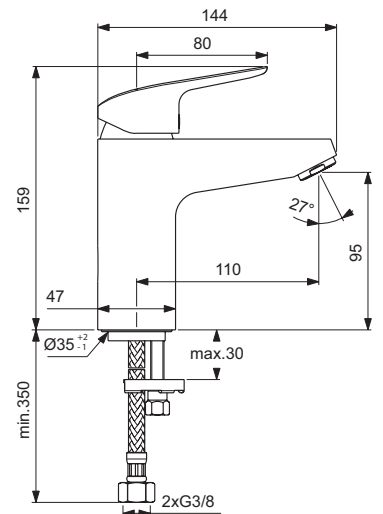

Description

- One-hole basin mixer Grande
- 38 mm cartridge FirmaFlow® with hot water limiter
- Brass cast body
- Metal handle with red and blue colour indication - printed on handle
- Slim Perlator aerator with 5 l/min flow rate limiter
- Plastic pop-up waste
- Flexible hoses G3/8" for water supply system connection
- Easy-Fix system for installation
- Comply with EN817
- The same with metal pop-up waste
- The same without pop-up waste

Sanitary brass

Product

Product	Article-No.	Price/EUR
One-hole basin mixer Grande with plastic pop-up waste, with 5 l/min flow rate limiter	B1712AA	
One-hole basin mixer Grande with metal pop-up waste, with 5 l/min flow rate limiter	B1713AA	
One-hole basin mixer Grande without pop-up waste, with 5 l/min flow rate limiter	B1714AA	

Finishes

AA Chrome