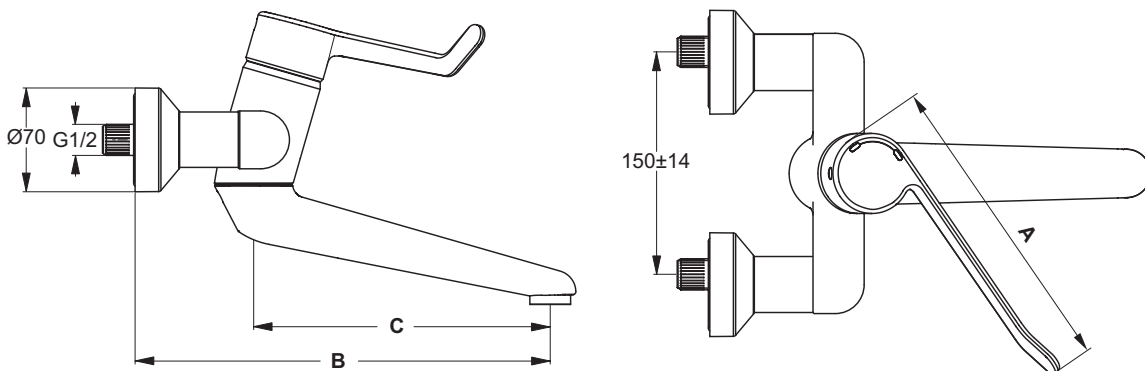

Finishes

AA Chrome

		A	B	C
B8222	On-Off S-connectors with noise reducers	180	230	150
B8314	Standard S-connectors with noise reducers	180	208	150
B8223	On-Off S-connectors with noise reducers	230	230	150
B8315	Standard S-connectors with noise reducers	230	208	150
B8224	On-Off S-connectors with noise reducers	180	280	200
B8316	Standard S-connectors with noise reducers	180	258	200
B8225	On-Off S-connectors with noise reducers	230	280	200
B8317	Standard S-connectors with noise reducers	230	258	200
B8318	Standard S-connectors with noise reducers	230	308	250