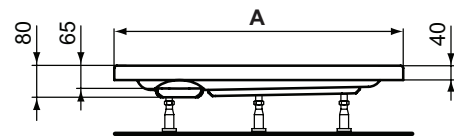

Finishes

- AA Chrome
- 01 Euro White

	A	B	C
K2780	900	770	350
K2779	800	670	250

Wellness