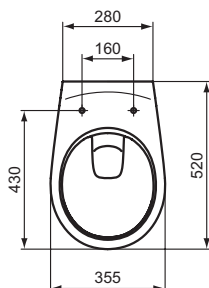

Finishes

01 Euro White