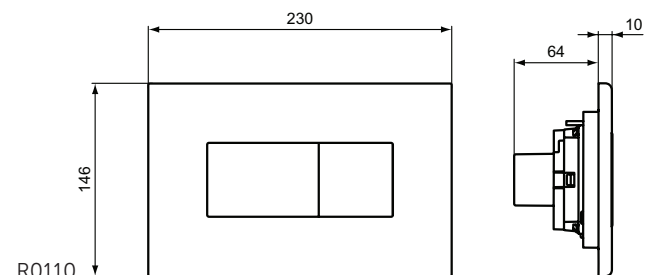

Finishes

- AA Chrome
- AC White
- JG Matt Chrome
- A6 Matt Black

Description

Septa Pro™ E1 electronic/IR control plate
 Dual flush (< 60 s half flush, > 60 s full flush)
 Infrared actuation or mechanical actuation (in case of electricity failure), transformer (input: 100-230 V AC ±10%; output: 12 V DC) included
 Vandal resistant
 Chrome
 Zamac material