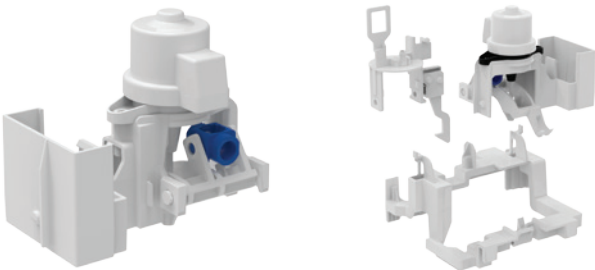

SmartForce kit for touchless/sensor control plate Symfo™, Altes™
 SmartForce technology saves energy - harnesses the power of water in motion to generate enough energy to power a no-touch control plate
 - For ProSys™ 80
 - For ProSys™ 120