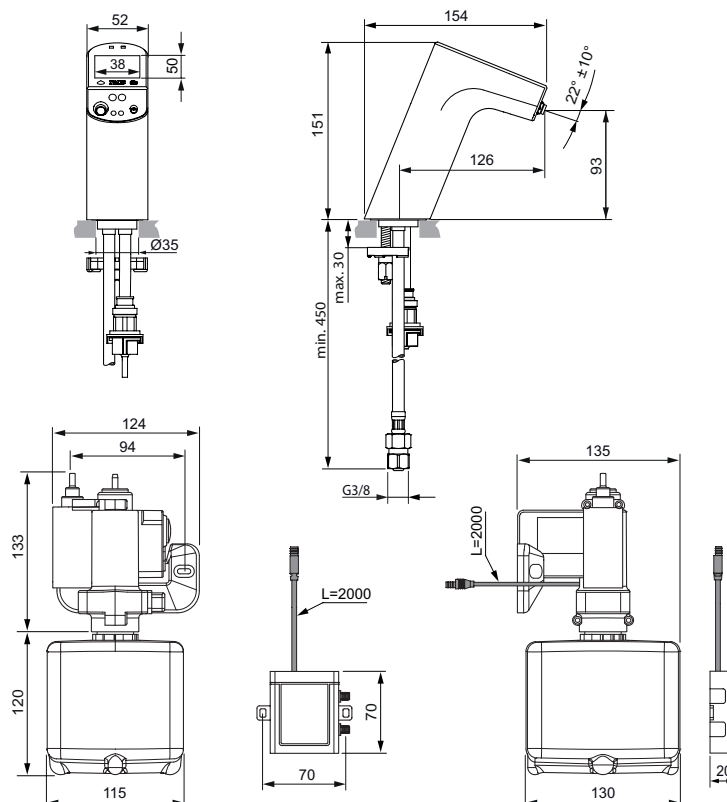

Finish: PVD technology. colour Black Onyx - Available March 2022

Product

Product	Article-No.	Price/EUR
Intellimix®	A7488AA	
Intellimix® PVD technology finish New	A7488B3	

Finishes

AA Chrome

B3 Black Onyx

New