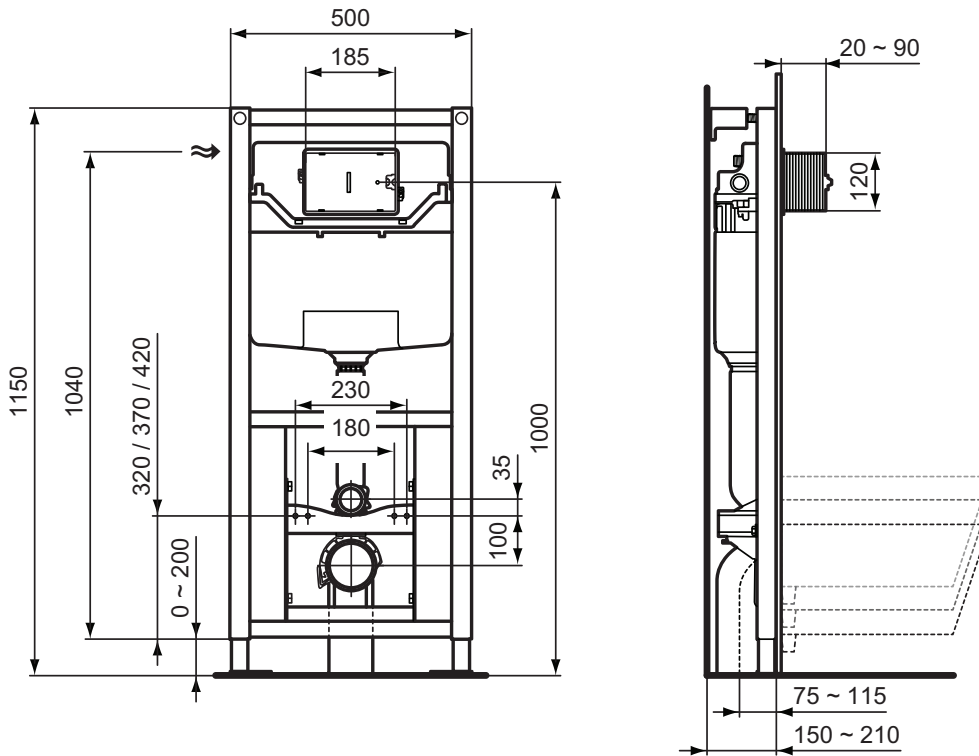

Product	W x D x H mm	Kg	Article-No.	Price/EUR
ProSys™ 120M 3H frame	500 x 150-210 x 1150-1350	18,7	R009567	

Recommended equipment

Corner installation kit (enables the installation of WCs in bathroom corners), compatible with ProSys™ 120, ProSys™ 80 and ProSys™ Eco frames and freestanding frames	R018567	
Acoustic insulation for wall mounted WC and bidet	R017467	
Noise insulation kit - frame to floor (avoids direct contact between the frame and the floor)	R010667	

Installation systems