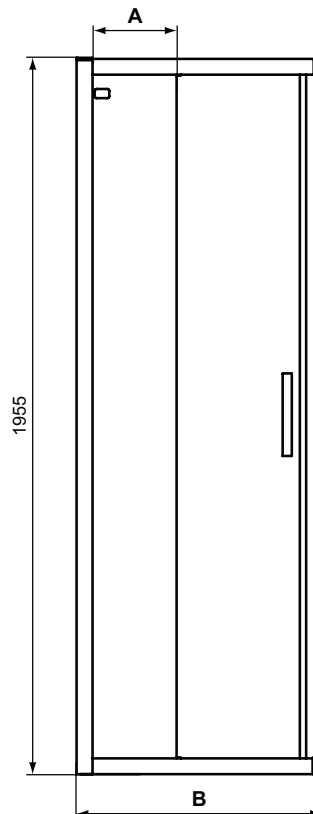

Finishes

V3 Silk Black

	A	B	C
K9259	280	770-820	410
K9261	420	870-920	460
K9262	420	970-1020	470
K9264	575	1170-1220	515