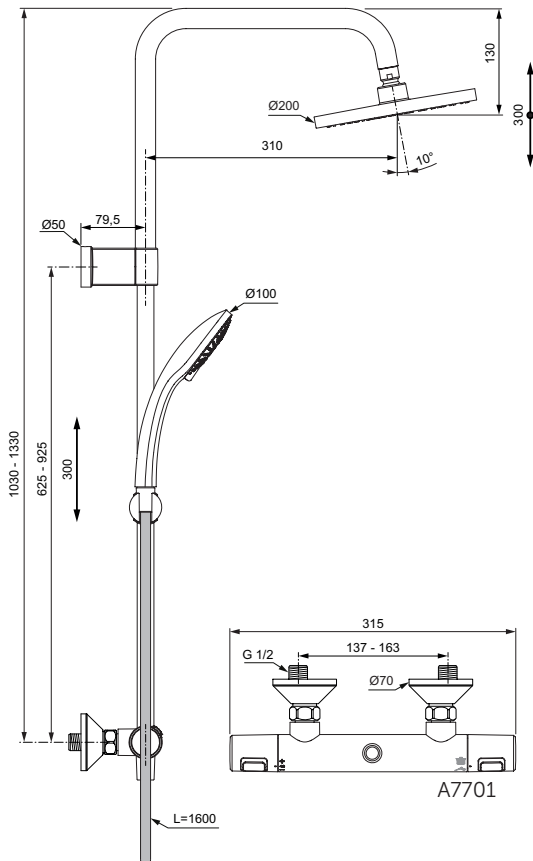

Finishes

AA Chrome