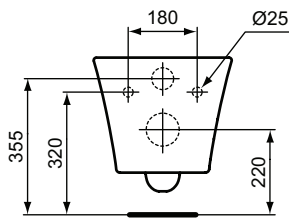

Finishes

01 Euro White