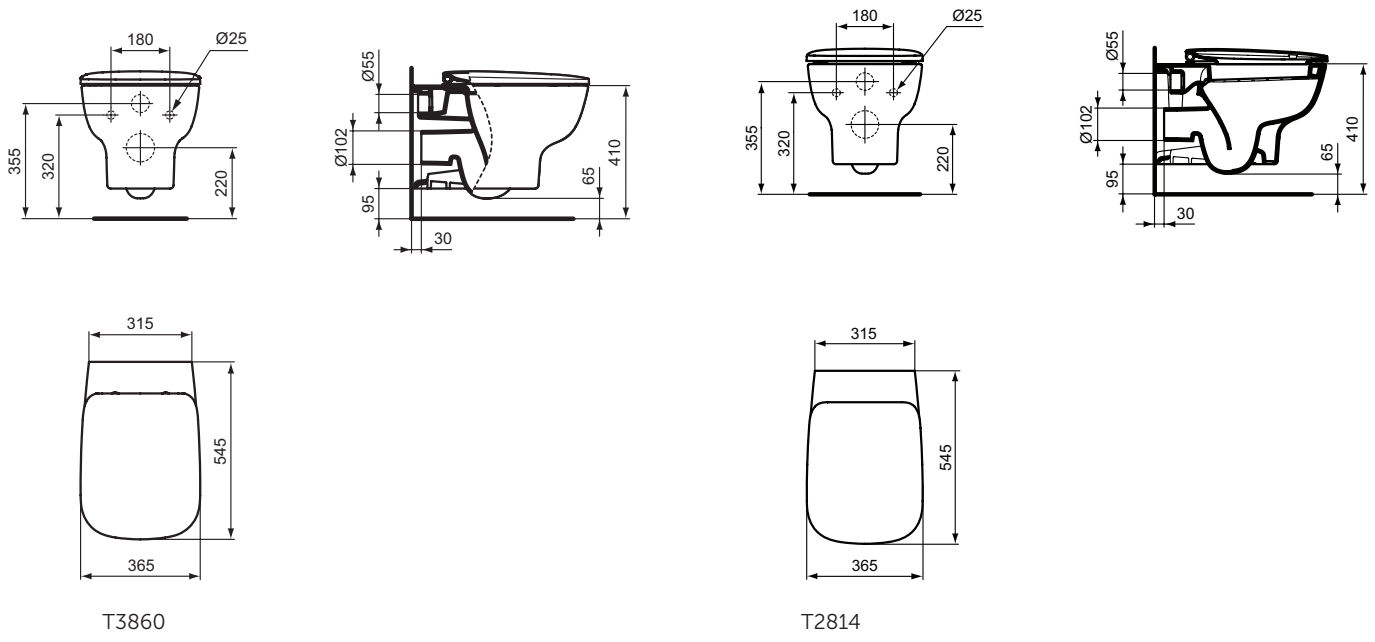

Finishes

01 Euro White