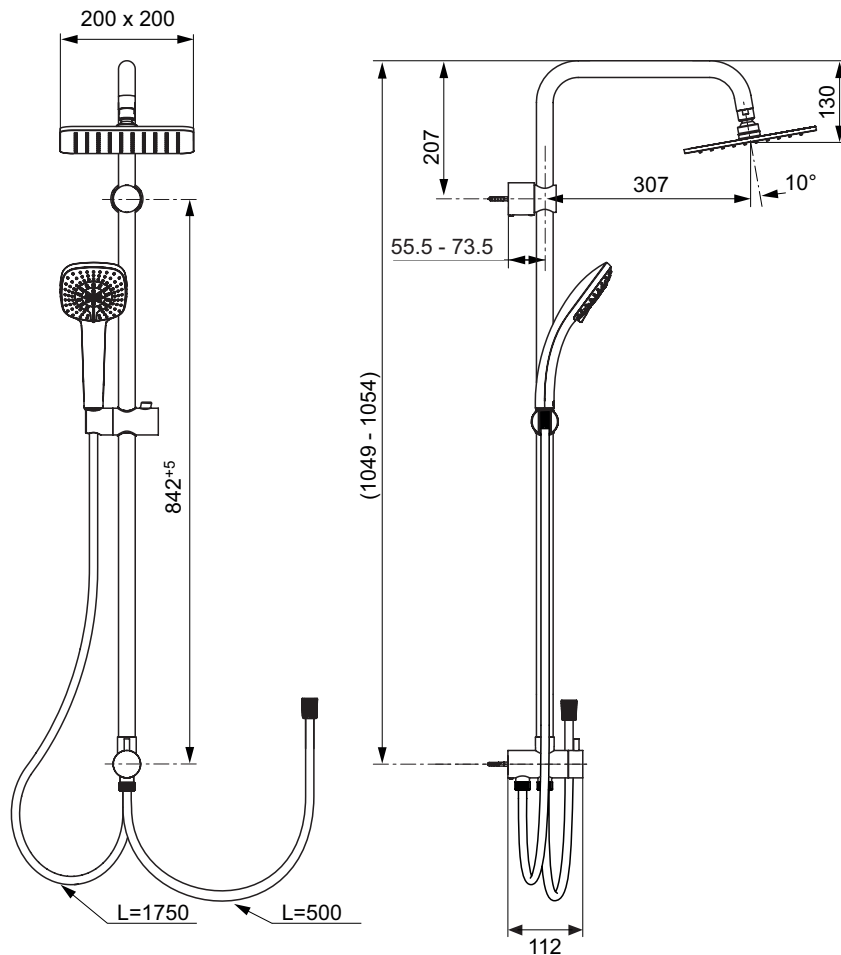

Finishes

AA Chrome