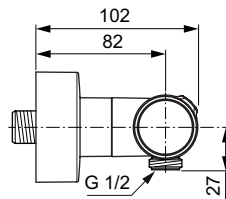

Finishes

XG Silk Black

A7201