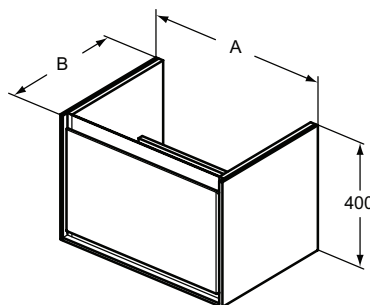

Finishes

- B2 White Glossy (structure) + White Matt (frame/accent)
- EQ Glossy Light Grey (structure) + Matt White (frame/accent)
- KN Glossy White (structure) + Matt Light Grey (frame/accent)
- PS Wood Light Grey (structure) + Matt White (frame/accent)
- UK Wood light brown (structure) + Matt Light Brown (frame/accent)
- VY Matt Dark Brown (structure) + Matt White (frame/accent)