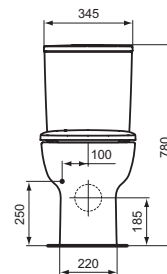

Finishes

01 Euro White