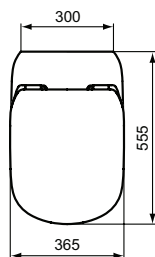

Finishes

01 Euro White

T002767	J324867	J324867 + T002867	T002667
A 50 - 95	120 - 135	100 - 155	160 - 200