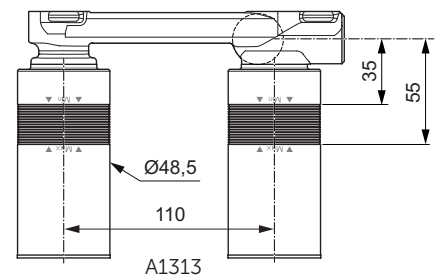

Sanitary brass

Description

One-hole bidet mixer
 28 mm ceramic cartridge FirmaFlow® with hot water limiter
 Metal handle with red and blue indicator
 Aerator with ball joint with 5 l/min flow rate limiter
 Decorative rosette part of the body (one piece)
 Easy-Fix system for installation
 Flexible hoses G3/8" for water supply system connection
 Metal pop-up waste
 Finishes:
 - technology electroplating (AA)
 - technology powder coating (XG)
 Comply with EN817