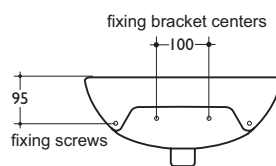

Description

Contour 21 accessible basin 60, 55 cm
- One tap hole
Siphon is not included
Logo Armitage Shanks

Contour 21 handwash basin
One central tap hole
With bottom outlet
Without overflow
Siphon is not included
Logo Armitage Shanks

Product	W x D x H mm	Kg	Article-No.	Price/EUR
Accessible basin 60 cm, one tap hole	600 x 545 x 195	17,6	S216801	
Accessible basin 55 cm, one tap hole	550 x 545 x 195	16,9	S216501	
Handwash basin 37 cm, one tap hole	370 x 305 x 165	8,2	S212201	

Recommended equipment

Wall fixing set only for accessible basins	E015767
Panel fixing set only for accessible basins	E006267
Basin fixing set, with 14 cm rag bolts for solid walls only for accessible basins	E007067
Concealed wall hangers (pair) only for Contour 21 37 cm	S911067

Finishes

01 Euro White