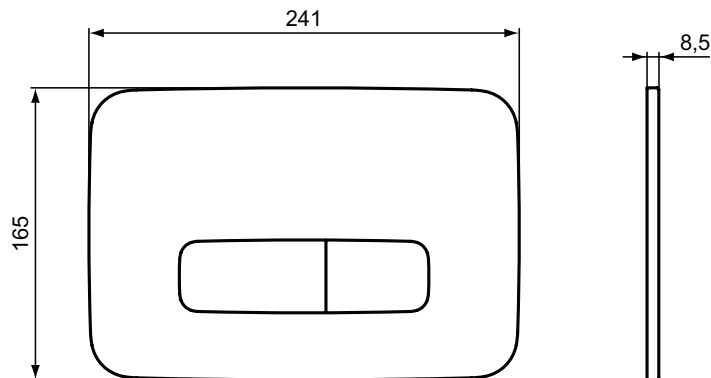

Finishes

- AA Chrome
- AC White
- JG Matt Chrome
- A6 Matt Black
- AW Silk White

Description

Oleas™ M4 mechanical control plate
Single flush

Product	W x D x H mm	Kg	Article-No.	Price/EUR
Oleas™ M4 mechanical control plate	234 x 8,5 x 154	1,1	R0126AA R0126JG R0126AC	