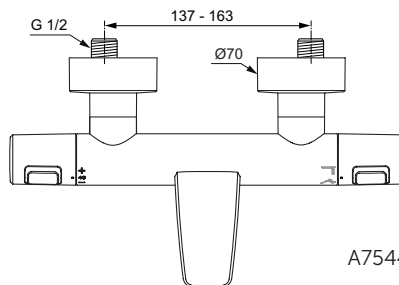

Description

Exposed thermostatic shower mixer
Exposed model, s-connector kit with hidden escutcheon
FirmaFlow® Therm cartridge
Ceramic valve G1/2 180°
Cool body technology
Without accessories
Plastic handles with hot water at 40°C stop button and 50% water volume stop button
Non return valve
Finish: technology powder coating (XG)
Comply with EN 1111

Exposed thermostatic bath & shower mixer
Exposed model, s-connector kit with hidden escutcheon
FirmaFlow® Therm cartridge
Ceramic valve G1/2 180°
Cool body technology
Without accessories
Plastic handles with hot water at 40°C stop button and 50% water volume stop button
Diverter integrated into the body- 180° operation
Perlator aerator
Non return valve
Finish: technology powder coating (XG)
Comply with EN 1111

Product

Product	Article-No.	Price/EUR
Exposed thermostatic shower mixer	A7201XG	
Exposed thermostatic bath & shower mixer	A7544XG	

Finishes

XG Silk Black

A7544

Sanitary brass