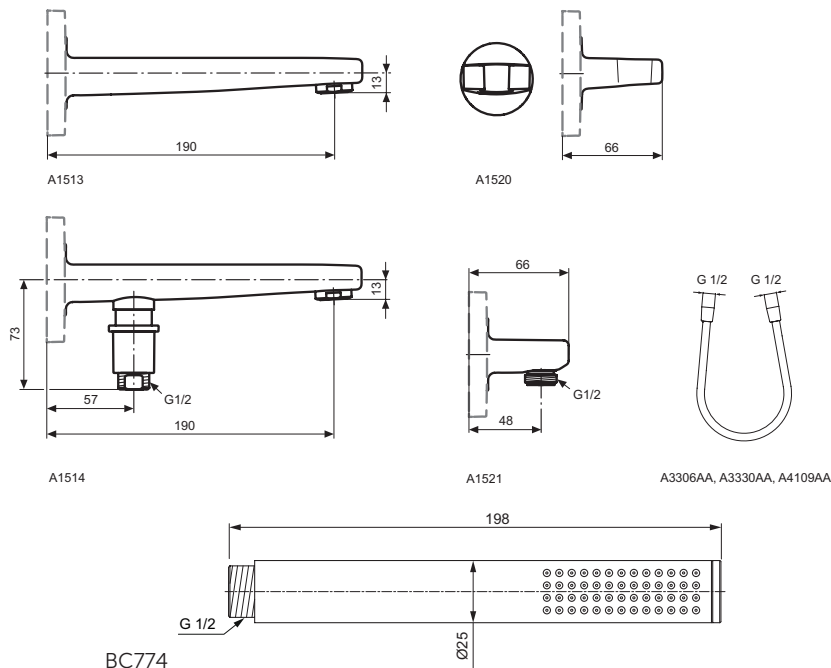

Necessary equipment

Built-in KIT1 UNIVERSAL	A1501NU	
-------------------------	---------	--

Finishes

AA Chrome

Description

Shower rail
 90, 60 cm
 Including fixation set
 With pivoting rotating slider, angular
 Without escutcheon
 Chrome
 - Model with integrated wall elbow G1/2