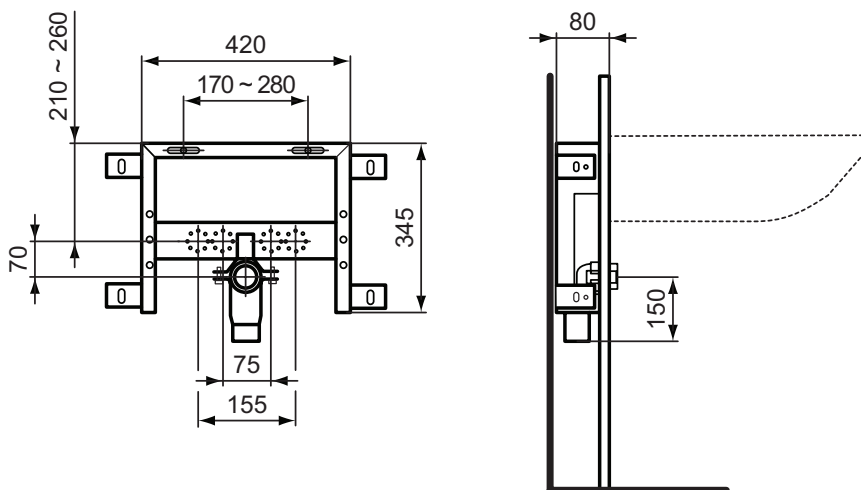

Description

ProSys™ basin light frame

Suitable to be used with wall basins with one-hole basin mixer

- For setting in masonry walls
- Galvanized frame
- Frame tested for a load of 150 kg
- 80 mm thick
- Adjustable mounting brackets

Accessories Included:

- Basin fixing hardware
- Frame fastening materials
- Outlet bend multi fit 40-32/50-40 mm

Installation systems

Product	W x D x H mm	Kg	Article-No.	Price/EUR
ProSys™ basin light frame	420 x 80 x 345	4,3	R016467