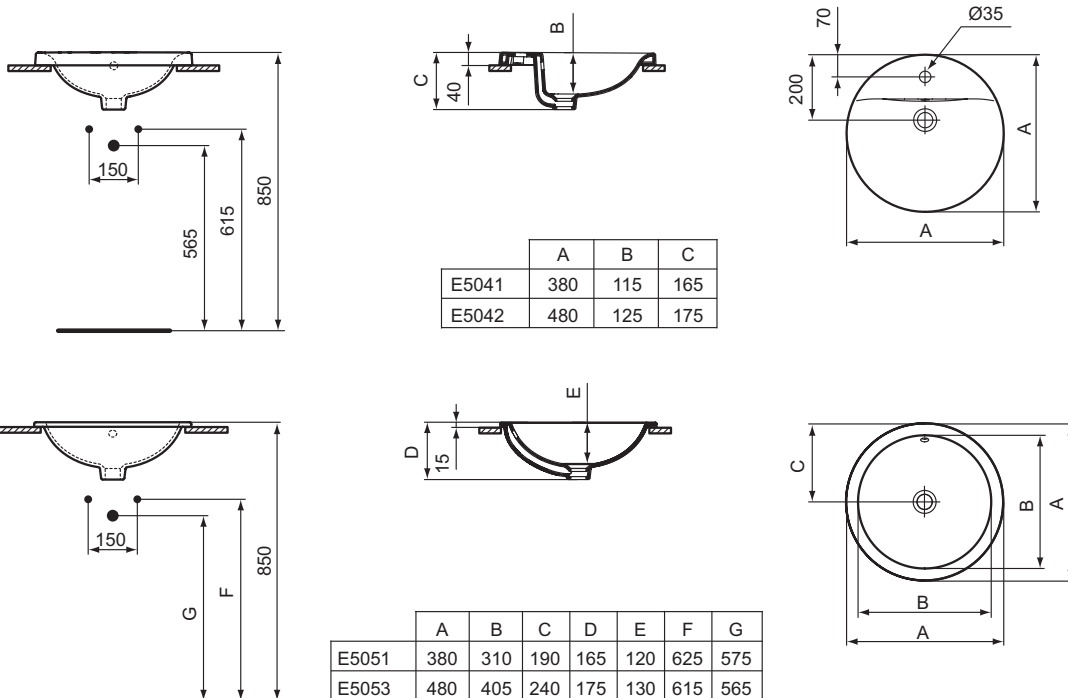

Finishes

- AA Chrome
- 01 Euro White
- MA Euro white Ideal Plus