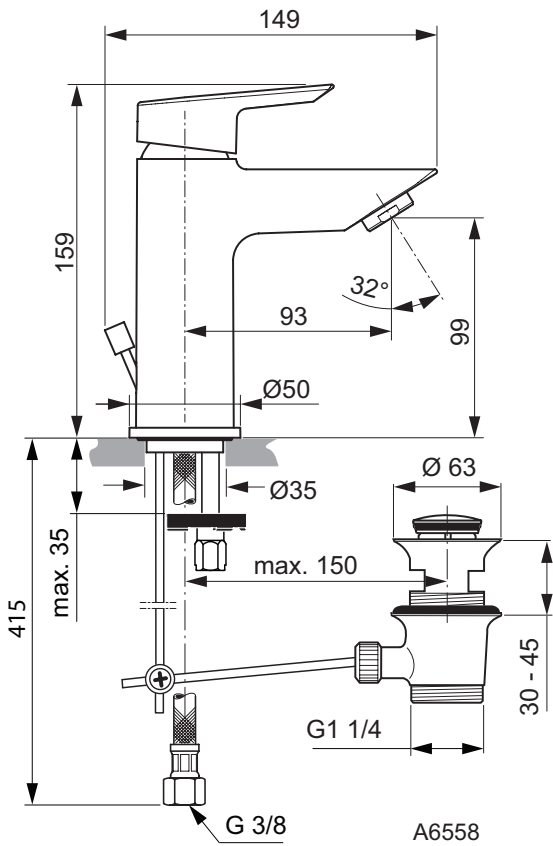

Finishes

AA Chrome

A6558