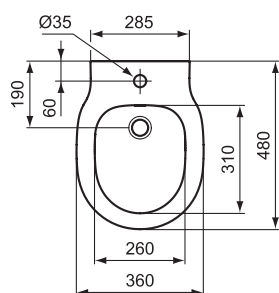

E1217

Finishes

- AA Chrome
- 01 Euro White