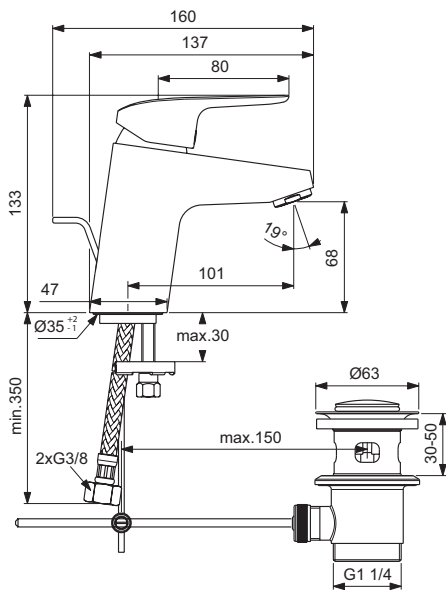

Finishes

AA Chrome

B1711