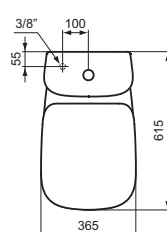

Finishes

01 Euro White