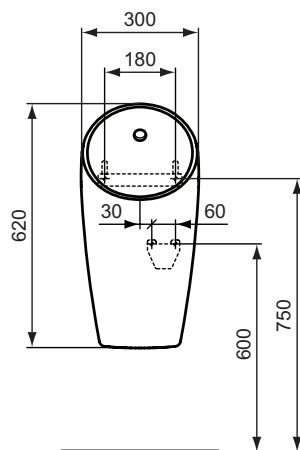

Finishes

01 Euro White

Public sector solutions