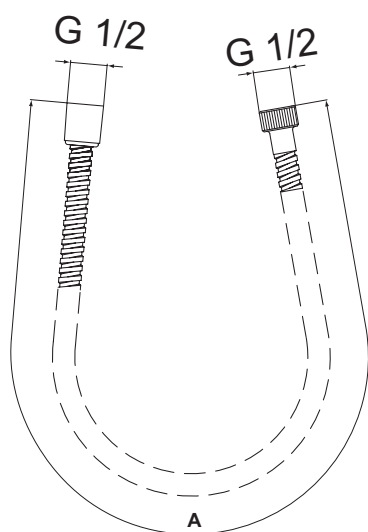

Finishes

AA Chrome