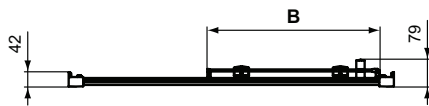

Finishes

V3 Silk Black

	A	B
K9273	970-1020	513
K9274	1020-1070	538
K9275	1070-1120	563
K9277	1170-1220	613
K9278	1370-1420	713