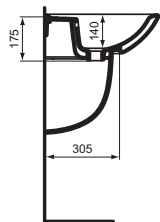

Finishes

- AA Chrome
- 01 Euro White