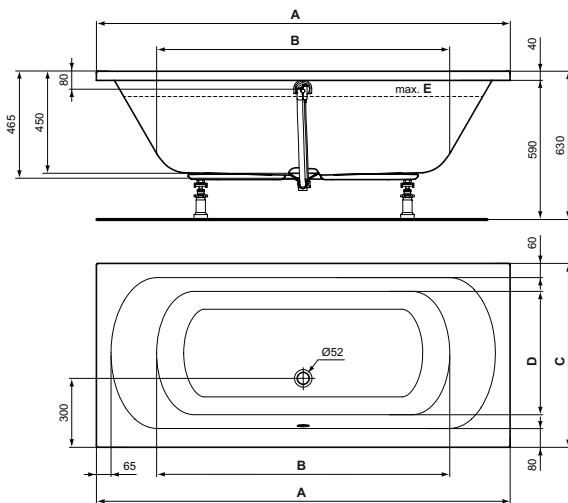

Finishes

- AA Chrome
- 01 Euro White

	A	B	C	D	E
K 2750 ..	1800	1275	800	535	265
K 2749 ..	1700	1175	750	485	225