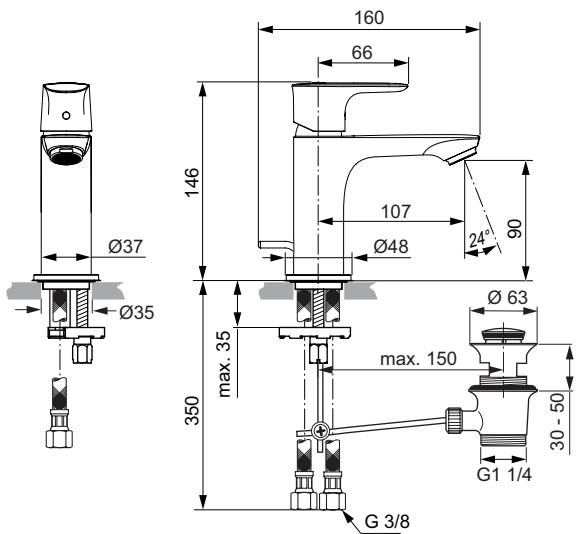

Finishes

- AA Chrome
- A2 Brushed Gold
- A5 Magnetic Grey
- GN Silver Storm

A7007