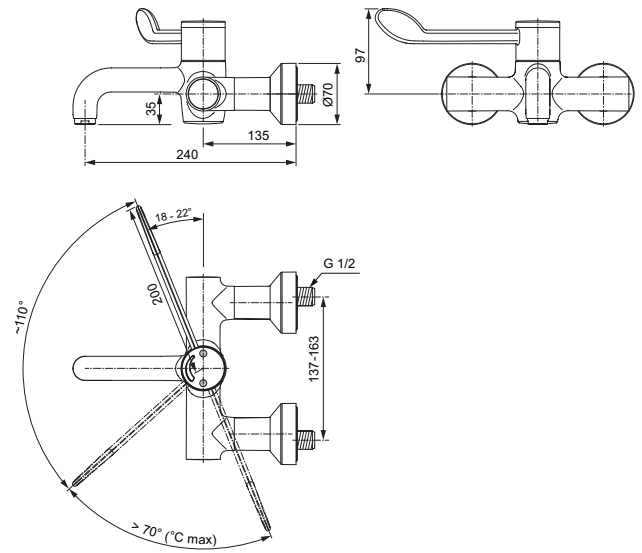

Description

Ceraplus 2 One-hole Basin mixer sequential with 120 mm lever
Brass cast body with inclined self-draining spout
Medical Metal handle with red and blue colour indication - printed on handle, 120 mm
Low-aerosol flow straightener in vandal proof housing
Key for antivandal flow straightener in the box
PEX flexible hoses G 3/8"
Thermostat, Cartridge cycle valve with Hot Water Stop installed
Suitable for thermal disinfection
Backflow preventer
Noise Class 1
Comply with EN817
All materials used in contact with drinking water are in accordance with KTW, ACS and WRAS requirements

Ceraplus 2 Basin mixer sequential with 120 mm lever exposed
Cool Body technology
Brass cast body with inclined self-draining spout
Medical Metal handle with red and blue colour indication - printed on handle, 120 mm
Low-aerosol flow straightener in vandal proof housing
Thermostat, Cartridge cycle valve with Hot Water Stop installed
Suitable for thermal disinfection
Backflow preventer
Covered S-Connectors
Noise Class 1
Comply with EN817

Product

One-hole Basin mixer sequential with 120 mm lever, without pop-up waste
Basin mixer sequential with 120 mm lever exposed

Article-No.

A6692AA
A6690AA

Price/EUR

Finishes

AA Chrome

A6690