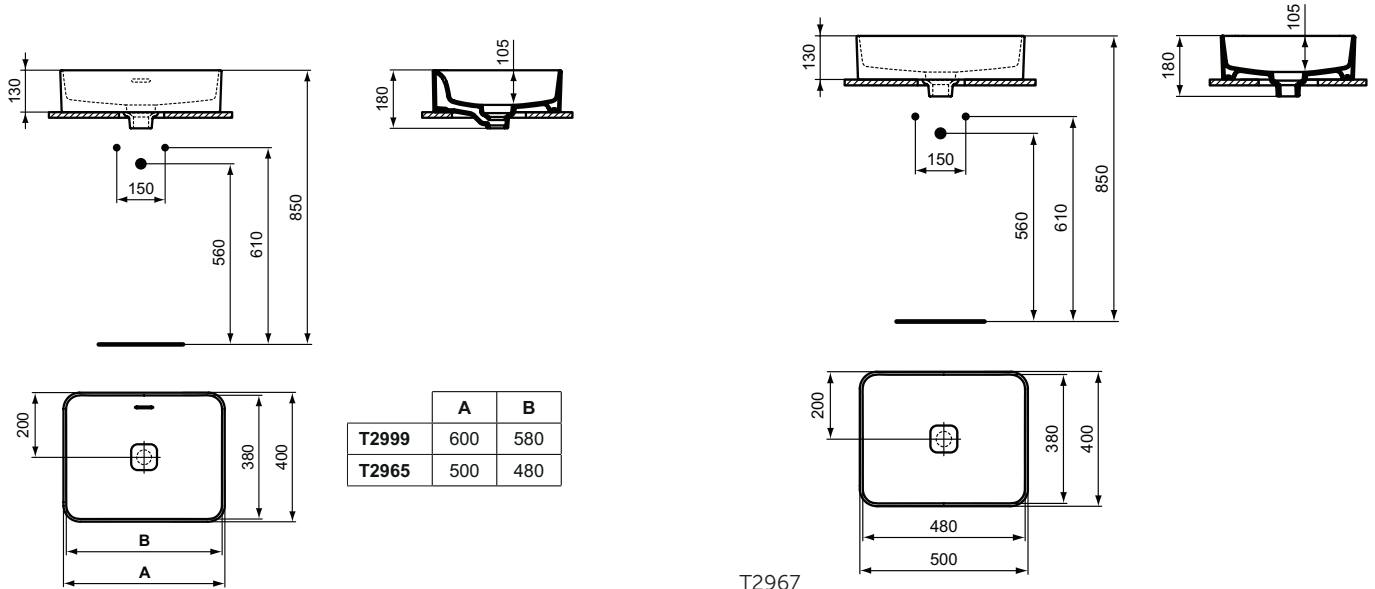

Finishes

- AA Chrome
- 01 Euro White

T2967