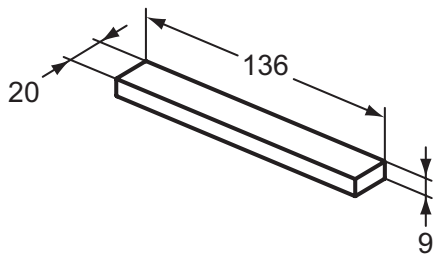

Finishes

- XG Silk Black
- YE Brill Aluminium
- **XX:**
- DU Matt White
- NF Sand Beige Matt
- NG Quartz Grey Matt
- NV Carbon Grey Matt
- NH Greige Matt
- NX Natural Oak
- NW Coffee Oak

T5324