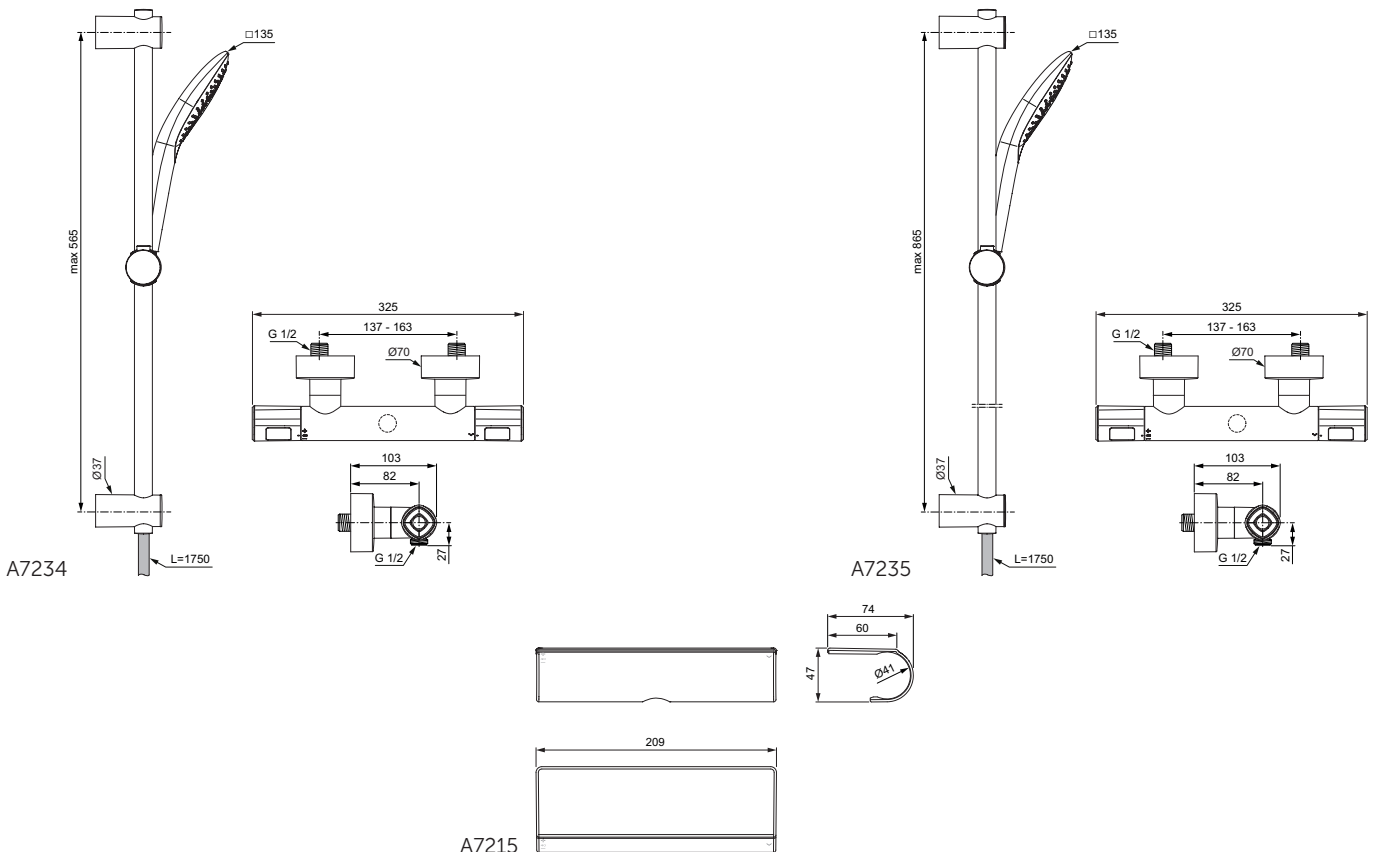

Finishes

AA Chrome