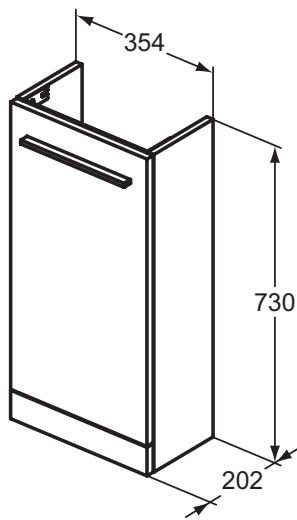

Product	W x D x H mm	Kg	Article-No.	Price/EUR
Guest basin unit 35 cm for Tempo Handwash basin - floor standing	354 x 202 x 725	12,0	T5303xx	
Semi-countertop unit 60 cm - floor standing	600 x 210 x 830	16,5	T5298xx	
Worktop for Semi-countertop unit 60 cm		3,5	T5300xx	

Necessary equipment

Handles not included (Please choose from the different finishes)			T5325YE T5325XG	

Finishes

- XG Silk Black
- YE Brill Aluminium
- **XX:**
- DU Matt White
- NF Sand Beige Matt
- NG Quartz Grey Matt
- NV Carbon Grey Matt
- NH Greige Matt
- NX Natural Oak
- NW Coffee Oak

T5303