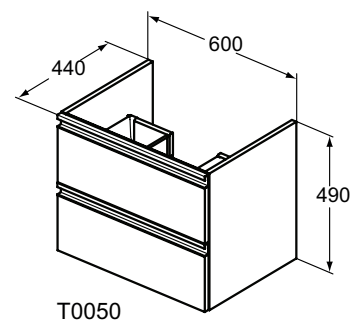

Finishes

- OV Glossy White (Handle: Matt White)
- PH Glossy Light Grey (Handle: Matt Light Gray)
- PU Matt Dark Taupe (Handle: Matt Dark Taupe)
- WI Matt Avio (Handle: Matt Light Gray)
- ZT Matt Black (Handle: Matt Black)