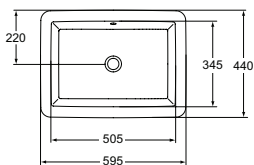

Finishes

- AA Chrome
- 01 Euro White

K0779