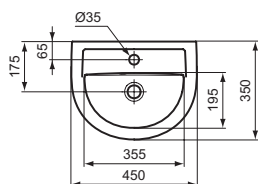

Finishes

- AA Chrome
- 01 Euro White