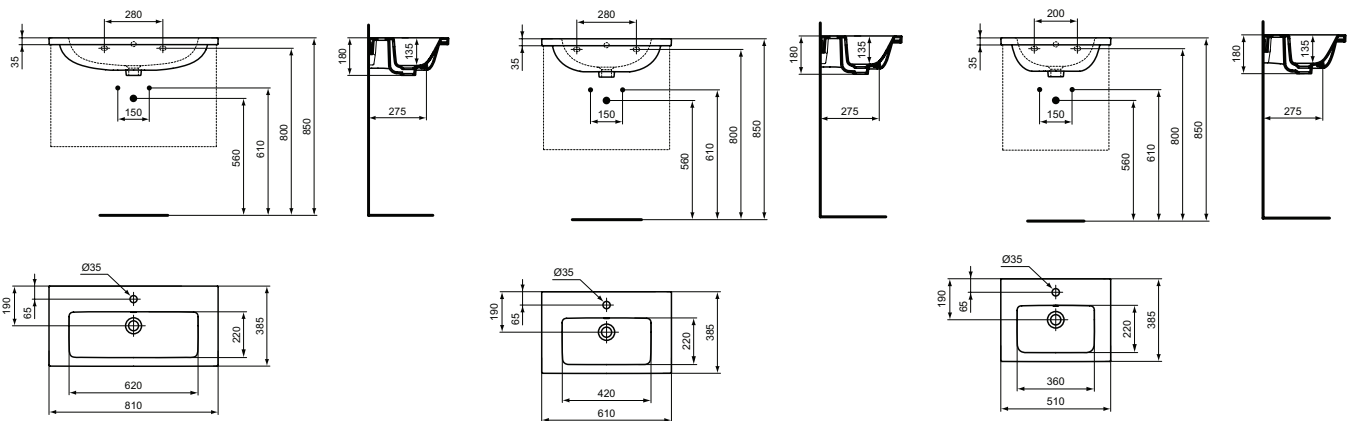

Finishes

- AA Chrome
- 01 Euro White

T4589