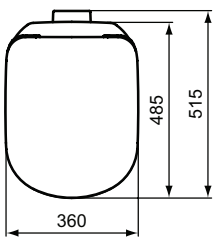

Finishes

01 Euro White