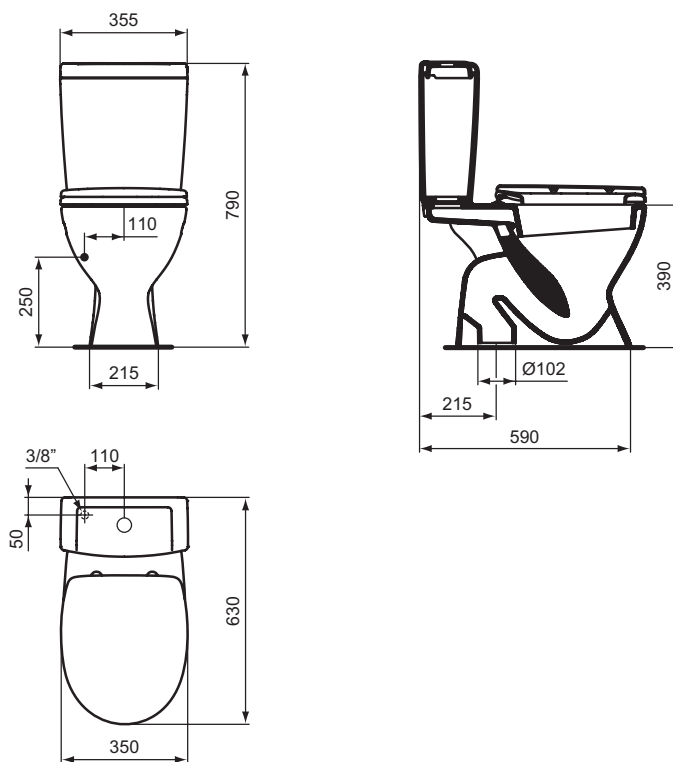

Finishes

01 Euro White