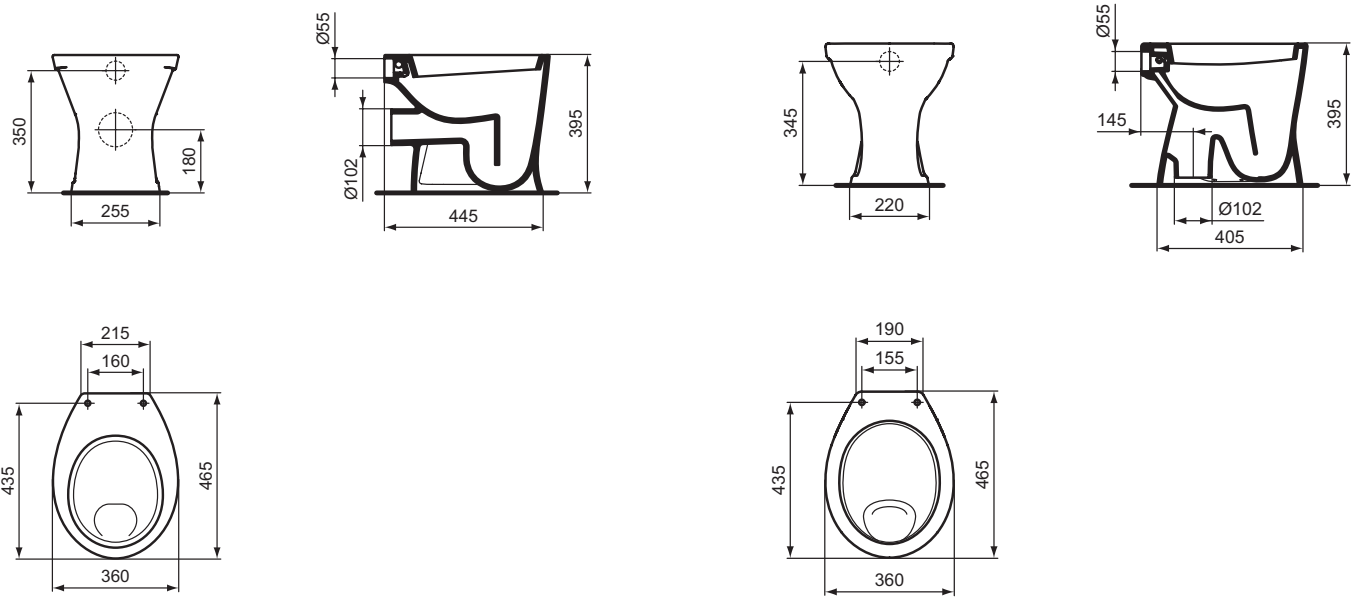

V3131

Finishes

01 Euro White

V3201