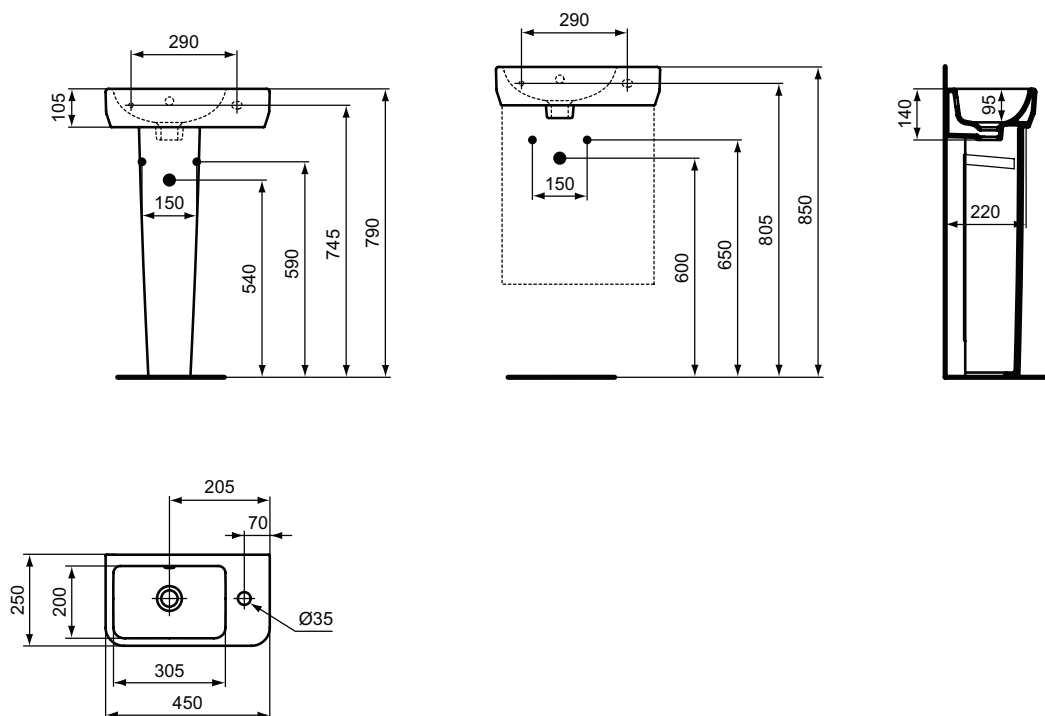

Finishes

- AA Chrome
- 01 Euro White

Ceramic products

New

Description

Semi-countertop basin Ideal Standard i.life S 50 cm
Compact (Short Projection) - only 36 cm
Right taphole punched, overflow
Incl. fixation set E209167 and cutting template WW19000167
In carton box
EN 14688