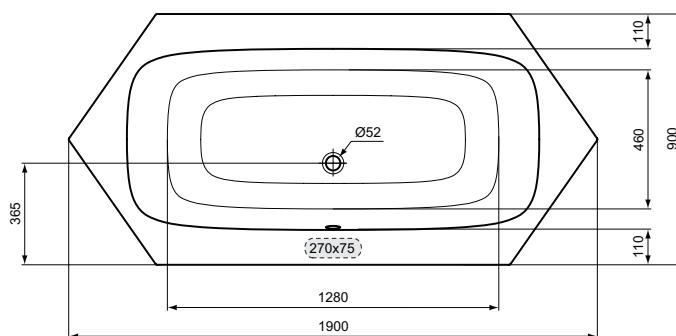

Finishes

- AA Chrome
- 01 Euro White