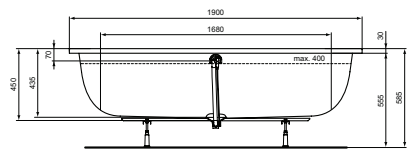

New

Description

Ideal Standard i.life rectangular double-ended acrylic bathtub

Sizes:
1700 x 750 mm - 280 l;
1800 x 800 mm - 325 l;
1900 x 900 mm - 400 l;

Type: for drop-in installation or for combination with panels (front and side)
Material: acrylic bathtub, 4 mm acrylic sheet with GRP reinforcement of the bottom and rim
Waste hole & overflow hole: Ø 52 mm
Complies with EN 14516

Recommended equipment:

Leg set C896067
Waste syphon Ø 52 mm, chrome K7804AA
Wall brackets for bathtubs (3 pcs.) K711167
Fixation set for front panel T482901
Fixation set for side panel T483001

Available April 2022

Product	W x D x H mm	Kg	Article-No.	Price/EUR
Rectangular double-ended acrylic bathtub 170x75	1700 x 750 x 450		T476301	
Rectangular double-ended acrylic bathtub 180x80	1800 x 800 x 450		T476401	
Rectangular double-ended acrylic bathtub Duo 190x90	1900 x 900 x 450		T476501	
Fixation set for front panel			T482901	
Fixation set for side panel			T483001	
Front panel 190	1900 x 550		T478701	
Front panel 180	1800 x 550		T478601	
Front panel 170	1700 x 550		T478501	
Side panel 90	900 x 550		T479101	
Side panel 75	750 x 550		T478901	
Side panel 80	800 x 550		T479001	

Recommended equipment

Leg set	C896067	
MULTIPLEX Waste syphon Ø 52 mm, chrome	K7804AA	
Wall brackets for bathtubs (3 pcs.)	K711167	

Finishes

- AA Chrome
- 01 Euro White