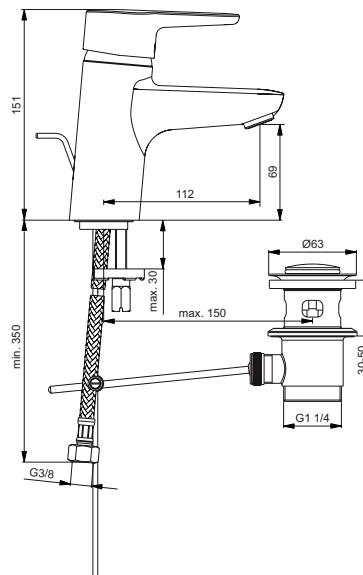

Description

One-hole basin mixer
Easy-Fix fixation
Centering & Sealing Ring
Flexible hoses G3/8" for water supply system connection (PEX hoses - antibacterial)
40 mm IS cartridge with hot water limiter, with Click
Metal pop-up waste
Metal handle with red and blue indicator
Cascade aerator
Comply with EN817
BLUE Technology
- The same with aerator Perlator and plastic pop-up waste
- The same with aerator Perlator and without pop-up waste
- The same with metal pop-up waste, with Cascade aerator with 5 l/min flow rate limiter

Product

Product	Article-No.	Price/EUR
One-hole basin mixer with metal pop-up waste	B9914AA	
One-hole basin mixer with plastic pop-up waste	B9916AA	
One-hole basin mixer without pop-up waste	B9917AA	
One-hole basin mixer with metal pop-up waste, with 5 l/min flow rate limiter	B9936AA	

Finishes

AA Chrome

B9936