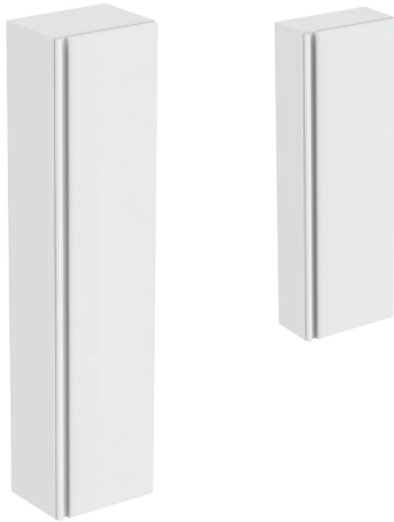

	A
T0048	1000
T0047	800
T0046	600

Description

High column
 1 door, soft close system
 4 internal glass and 1 wooden shelves
 1 integrated handle
 Wall mounted, reversible
 Including mounting kit

Short column
 1 door, soft close system
 2 internal glass and 1 wooden shelves
 1 integrated handle
 Wall mounted, reversible
 Including mounting kit