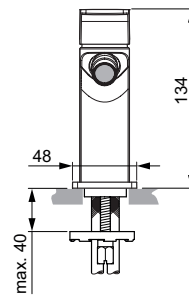

Description

Built-in basin mixer
28 mm ceramic IS cartridge
Built-in Kit 2 based on A5948NU
Cast spout 180 mm
Metal handle with logo Ideal Standard and red/blue printing
Aerator Perlator M24x1 with 5 l/min flow rate limiter
Noise class 1
To be used only in combination with A5948NU Kit 1 (internal part)
Comply with EN817

One-hole bidet mixer
28 mm cartridge FirmaFlow® ISI with hot water limiter
Brass cast slim body
Metal handle with logo Ideal Standard and red/blue printing
Flexible hoses PEX G3/8"
Ball joint & aerator M18x1 with 5 l/min flow rate limiter
Metal pop-up waste
Easy-Fix fixation with centering & sealing ring
Noise class 1
Comply with EN817

Necessary equipment

Built-in system Kit 1 for built-in basin mixer (A5948NU)

Product

Product	Article-No.	Price/EUR
Built-in basin mixer	A7116AA	
One-hole bidet mixer	A7118AA	

Necessary equipment

Built-in unit, Kit 1, for A7116AA	A5948NU	

Finishes

AA Chrome

A7118

Sanitary brass