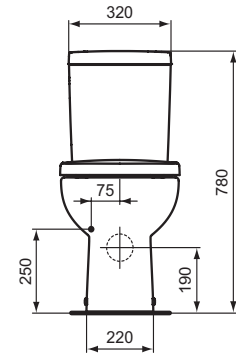

Finishes

01 Euro White