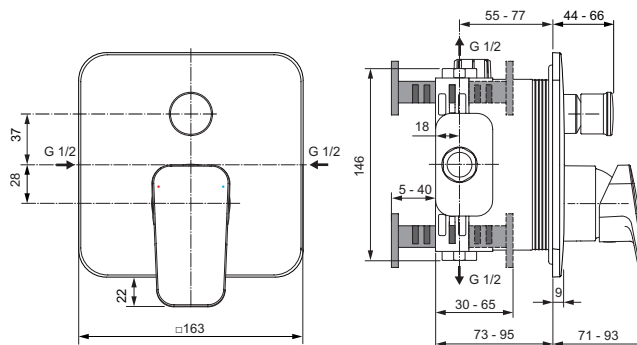

New

Description

Shower built-in mixer
Kit 2 version based on A1000NU
47 mm cartridge with hot water temperature control
Metal handle with red and blue color indication
Chrome plated plastic escutcheon
Comply with EN817

Bath/Shower built-in mixer
Kit 2 version based on A1000NU
47 mm cartridge with hot water temperature control
Automatic Diverter
Metal handle with red and blue color indication
Chrome plated plastic escutcheon
Comply with EN817

Necessary equipment

To be used only in combination with A1000NU kit 1 (internal kit)

Sanitary brass

Product	Article-No.	Price/EUR
Shower built-in mixer	BD254AA	
Bath/Shower built-in mixer	BD263AA	
Necessary equipment		
Kit 1 (internal kit) EASY BOX	A1000NU	

Finishes

AA Chrome

BD263