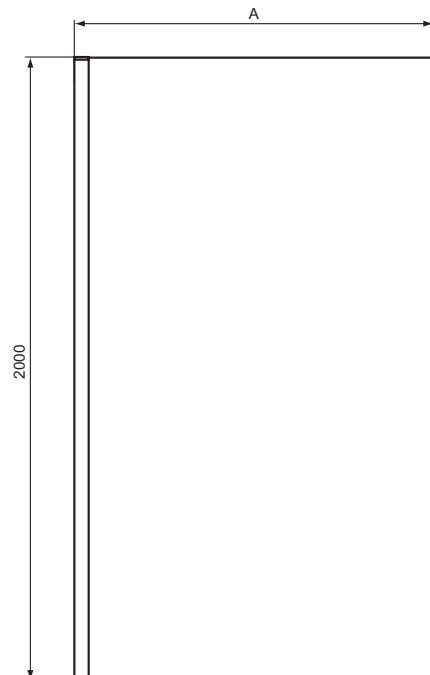

Finishes

EO Silver profile

	A
T4869	655 - 680
T4870	755 - 780
T4871	855 - 880
T4872	955 - 980
T4873	1155 - 1180
T4874	1355 - 1380