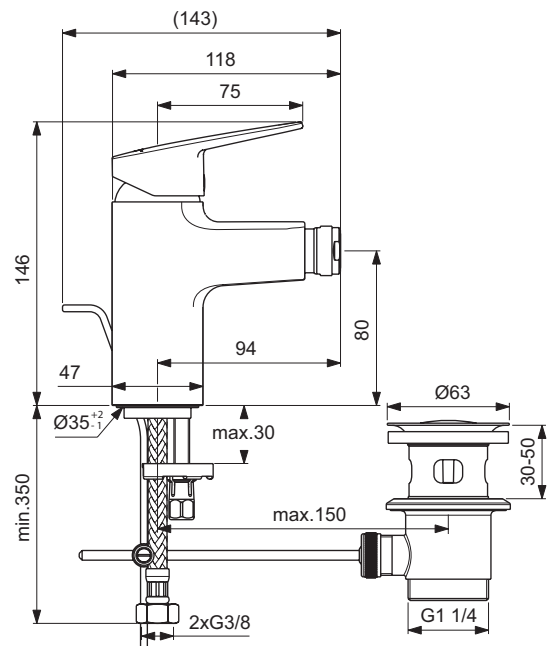

BD278

Sanitary brass