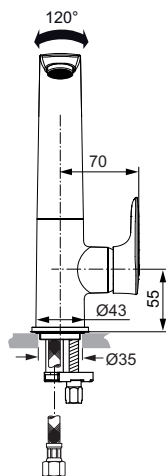

Description

One-hole High spout basin mixer, slim
Brass cast slim body
Metal handle with red and blue colour indication - printed on handle
Swiveling square cast spout 120°
Aerator Perlator M24x1 with 5 l/min flow rate limiter
28 mm cartridge
Hot water limiter- separate in pack
Metal pop-up waste
Flexible hoses PEX G3/8"
Easy-Fix fixation with centering & sealing ring
Noise class 1
Finishes:
- technology electroplating (AA)
- technology PVD (GN, A2, A5)
Comply with EN817
- The same without pop-up waste

Product

Product	Article-No.	Price/EUR
One-hole High spout basin mixer with pop-up waste	A7020AA	
	A7020A2	
	A7020A5	
	A7020GN	
One-hole High spout basin mixer without pop-up waste	A7023AA	
	A7023A5	
	A7023GN	
	A7023A2	

Finishes

- AA Chrome
- A2 Brushed Gold
- A5 Magnetic Grey
- GN Silver Storm

A7023

Sanitary brass