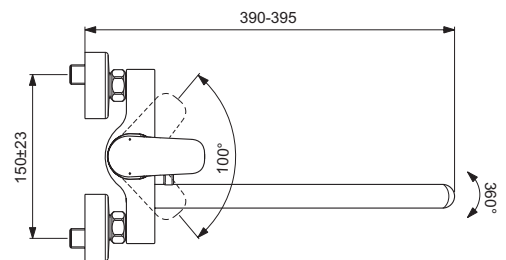

Description

Exposed bath & shower mixer
38 mm cartridge FirmaFlow® ISI with hot water limiter, with Click technology
Brass cast body
Manual ceramic diverter intergrated into the body
Metal handle with red and blue colour indication - printed on handle
S-connectors
Perlator aerator
Check valve
Comply with EN817

Exposed bath & shower mixer with long tubular spout
38 mm cartridge FirmaFlow® ISI with hot water limiter, with Click technology
Brass cast body
Manual ceramic diverter intergrated into the body
Metal handle with red and blue colour indication - printed on handle
S-connectors
Perlator aerator
Check valve
Tubular spout 320 mm
Comply with EN817

Sanitary brass

Product

Product	Article-No.	Price/EUR
Exposed bath & shower mixer with manual ceramic diverter	B1740AA	
Exposed bath & shower mixer with manual ceramic diverter and with long tubular spout	B1741AA	

Finishes

AA Chrome