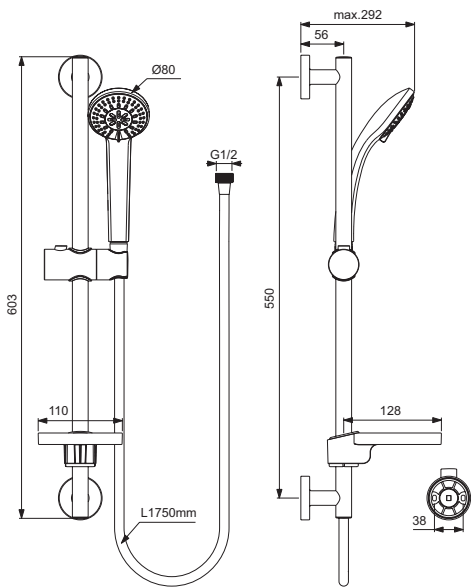

Finishes

AA Chrome

B9503