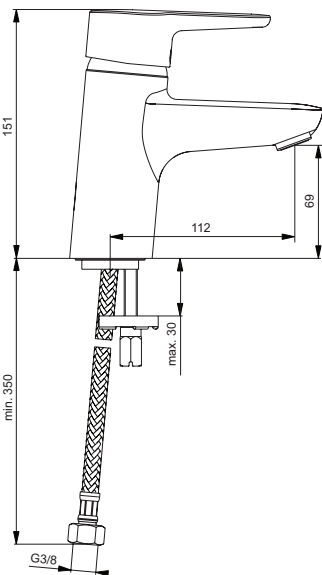

Description

One-hole basin mixer
Easy-Fix fixation
Centering & Sealing Ring
Flexible hoses G3/8" for water supply system connection (PEX hoses - antibacterial)
40 mm IS cartridge with hot water limiter, with Click
Metal pop-up waste
Metal handle with red and blue indicator
Cascade aerator
Comply with EN817
BLUE Technology
- The same with aerator Perlator and plastic pop-up waste
- The same with aerator Perlator and without pop-up waste
- The same with metal pop-up waste, with Cascade aerator with 5 l/min flow rate limiter

Product

Product	Article-No.	Price/EUR
One-hole basin mixer with metal pop-up waste	B9914AA	
One-hole basin mixer with plastic pop-up waste	B9916AA	
One-hole basin mixer without pop-up waste	B9917AA	
One-hole basin mixer with metal pop-up waste, with 5 l/min flow rate limiter	B9936AA	

Finishes

AA Chrome

B9917