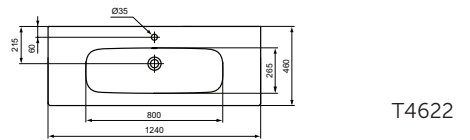

T4622

T4620