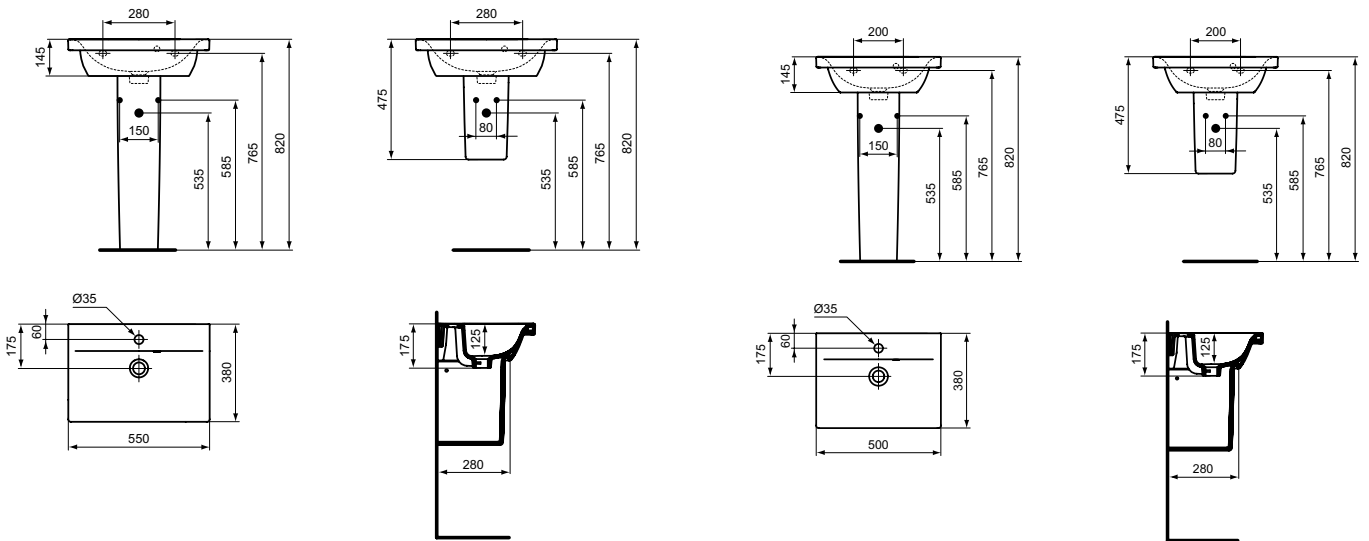

E1363

Finishes

- AA Chrome
- 01 Euro White

E1364