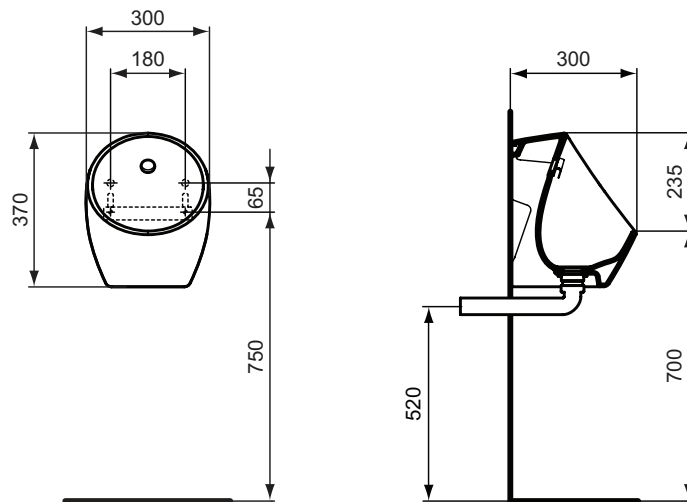

Finishes

01 Euro White