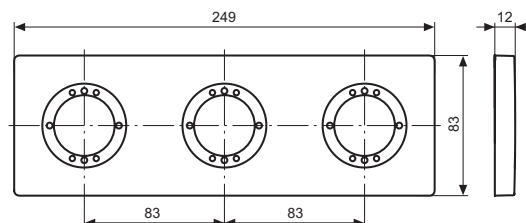

Description

Escutcheon
Made of metal
Chromium plated

For installation only with ARCHIMODULE THERMOSTAT built-in kit 1 (A1500NU) or Universal built-in kit 1 (A1501NU) and with ARCHIMODULE functional kit 2 (for example flow rate handle, wall mounted spout, etc.)

Sanitary brass

Product

Product	Article-No.	Price/EUR
1-hole escutcheon 83x83 mm	A1504AA	
2-hole escutcheon 83x166 mm	A1505AA	
3-hole escutcheon 83x249 mm	A1506AA	
4-hole escutcheon 83x332 mm	A1507AA	

Recommended equipment

Spacer frame 1-hole escutcheon (83x83 mm) for built-in kit installed too close to surface - gives an extra depth of 10 mm	A963746AA	
Spacer frame 2-hole escutcheon (83x166 mm) for built-in kit installed too close to surface - gives an extra depth of 10 mm	A963765AA	
Spacer frame 3-hole escutcheon (83x249 mm) for built-in kit installed too close to surface - gives an extra depth of 10 mm	A963766AA	
Spacer frame 4-hole escutcheon (83x332 mm) for built-in kit installed too close to surface - gives an extra depth of 10 mm	A963767AA	
1-hole escutcheon 100x100 mm	A963724AA	
2-hole escutcheon 100x183 mm	A963725AA	
3-hole escutcheon 100x266 mm	A963732AA	
4-hole escutcheon 100x349 mm	A963735AA	

Finishes

AA Chrome

A1506