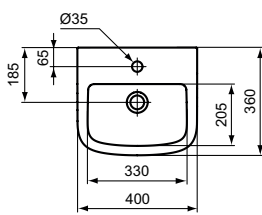

Finishes

- AA Chrome
- 01 Euro White

T0567