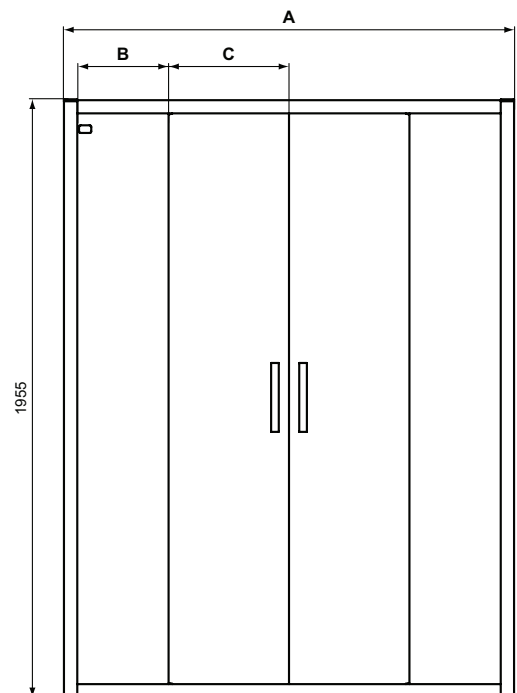

Finishes

EO Silver profile

01 Euro White

	A	B	C
K9281	1470-1520	300	395
K9282	1570-1620	325	420