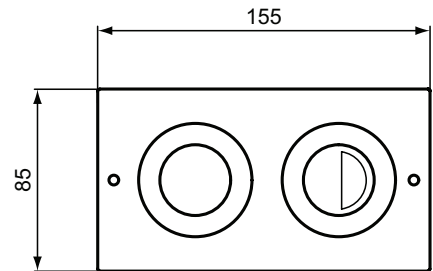

Finishes

- AA Chrome
- AC White
- JG Matt Chrome
- MY Stainless Steel