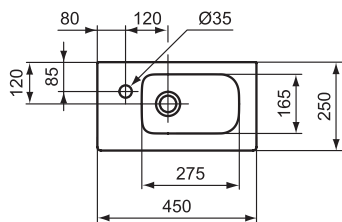

Ceramic products

Description

Guest Furniture basin 45 cm
One tap hole, without overflow
- Left hand basin platform
- Right hand basin platform
In carton box
EN 14688
Please make sure to assembly with free waste J3291AA (order separately)!
For assembly with: Connect Space furniture only

Product	W x D x H mm	Kg	Article-No.	Price/EUR
Guest Furniture Basin 45 cm, Left hand basin platform - Available until 30.06.2022	450 x 250 x 130	10,0	E136201	
Guest Furniture Basin 45 cm, Right hand basin platform - Available until 30.06.2022	450 x 250 x 130	10,0	E136101	

Recommended equipment

Free waste G1 1/4 for basins without overflow	J3291AA	
Siphon waste G1 1/4 - tubular type	A2305AA	
Stop angle valve (water connection G1/2, connection with mixer 10 mm/ G3/8) - 1pc	B7883AA	
Escutcheon for siphon G1 1/4 (in case installation with mixer without pop-up waste)	B4801AA	

Finishes

- AA Chrome
- 01 Euro White

E1362