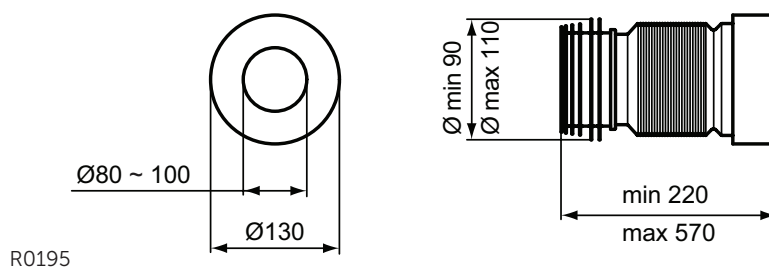

Finishes

AC White

Description

Touchless control plate
 Water saving - dual flush
 No-touch activation - through capacitive sensors
 Hygienic and easy to clean

- Altes™ touchless control plate:
 One-piece ceramic material:
 Black (R0130A6)/White (R0130AC)