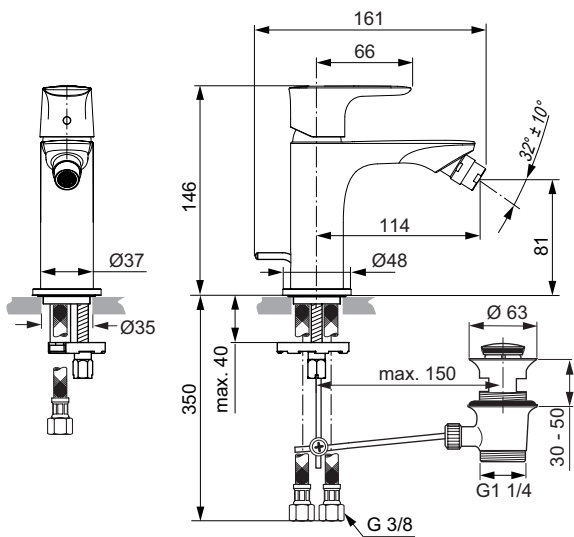

Finishes

- AA Chrome
- A2 Brushed Gold
- A5 Magnetic Grey
- GN Silver Storm

A7030