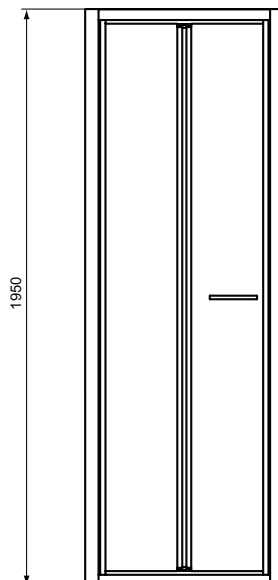

Finishes

- EO Silver profile
- 01 Euro White

	A	B
K9283	463	670-720
K9284	513	720-770
K9285	563	770-820
K9286	613	820-870
K9287	663	870-920
K9288	713	920-970
K9289	763	970-1020