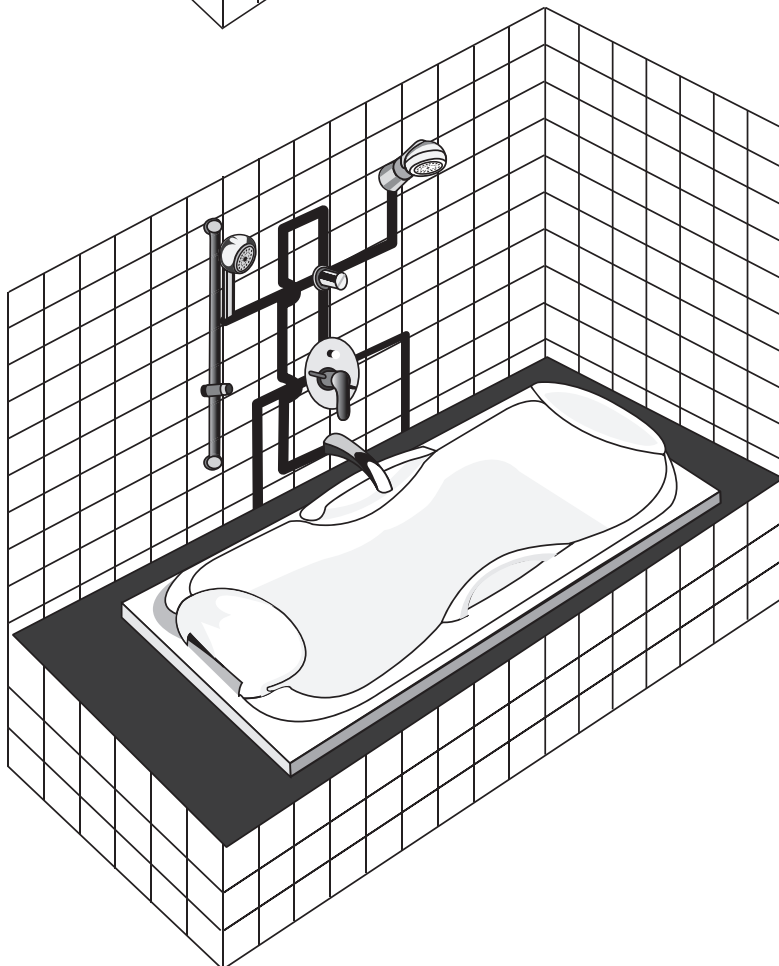

EXAMPLE 6

- built-in mixer with diverter
- built-in diverter
- shower head
- sliding bar with hand shower
- wall elbow
- bathtub spout