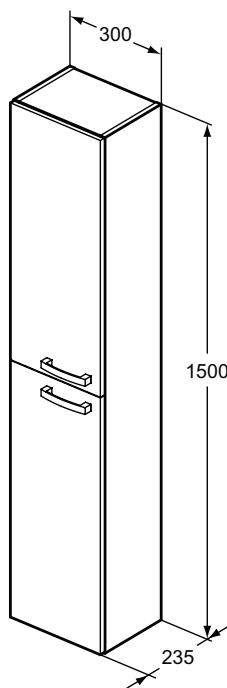

Finishes

- OS Sandy Oak
- TI Mid Grey
- WG Glossy White

Combination chart

Mirror Cabinets/ Mirrors	Mirror Cabinet Mid						Mirror Cabinet Low						Mirror Low						Mirror Eco										
	T3499AL	T3498AL	T3442AL	T3439AL	T3430AL	T3428AL	T3593AL	T3592AL	T3591AL	T3590AL	T3589AL	T3588AL	T3594BH	T3363BH	T3361BH	T3360BH	T3359BH	T3358BH	T3357BH	T3356BH	T3355BH	T3354BH	T3371BH	T3369BH	T3368BH	T3367BH	T3366BH	T3365BH	T3364BH
Lights	1200 x 170 x 700 mm	1000 x 170 x 700 mm	800 x 170 x 700 mm	700 x 170 x 700 mm	600 x 170 x 700 mm	500 x 170 x 700 mm	1200 x 170 x 700 mm	1000 x 170 x 700 mm	800 x 170 x 700 mm	700 x 170 x 700 mm	600 x 170 x 700 mm	500 x 170 x 700 mm	1200 x 26 x 1000 mm	800 x 26 x 1000 mm	600 x 26 x 1000 mm	400 x 26 x 1000 mm	1200 x 26 x 700 mm	1000 x 26 x 700 mm	800 x 26 x 700 mm	700 x 26 x 700 mm	600 x 26 x 700 mm	500 x 26 x 700 mm	1200 x 4 x 700 mm	1000 x 4 x 700 mm	800 x 4 x 700 mm	700 x 4 x 700 mm	600 x 4 x 700 mm	500 x 4 x 700 mm	400 x 4 x 700 mm
T2907AA LUXURY Light 	✓	✓	✓	✓	✓	✓	✓	✓	✓	✓	✓	✓	✓	✓	✓	✓	✓	✓	✓	✓	✓	✓	✓	✓	✓	✓	✓	✓	✓
T2908AA COMPACT Light 	✓	✓	✓	✓	✓	✓	✓	✓	✓	✓	✓	✓	✓	✓	✓	✓	✓	✓	✓	✓	✓	✓							
T2909AA IRENE Light 	✓	✓	✓	✓	✓	✓	✓	✓	✓	✓	✓	✓	✓	✓	✓	✓	✓	✓	✓	✓	✓	✓	✓	✓	✓	✓	✓	✓	✓
T3153AA TITTY Light 	✓	✓	✓	✓	✓	✓	✓	✓	✓	✓	✓	✓	✓	✓	✓	✓	✓	✓	✓	✓	✓	✓	✓	✓	✓	✓	✓	✓	✓
T3189AA EVA Light 	✓	✓	✓	✓	✓	✓	✓	✓	✓	✓	✓	✓	✓	✓	✓	✓	✓	✓	✓	✓	✓	✓	✓	✓	✓	✓	✓	✓	✓
T3190AA PRETTY Light 	✓	✓	✓	✓	✓	✓	✓	✓	✓	✓	✓	✓	✓	✓	✓	✓	✓	✓	✓	✓	✓	✓	✓	✓	✓	✓	✓	✓	✓
T320967 PANDORA Light 	✓	✓	✓	✓	✓	✓	✓	✓	✓	✓	✓	✓	✓	✓	✓	✓	✓	✓	✓	✓	✓	✓	✓	✓	✓	✓	✓	✓	✓
T322967 PANDORA Light 	✓	✓	✓	✓	✓	✓	✓	✓	✓	✓	✓	✓	✓	✓	✓	✓	✓	✓	✓	✓	✓	✓	✓	✓	✓	✓	✓	✓	✓
T3248AA SABRINA Light 													✓	✓	✓	✓	✓	✓	✓	✓	✓	✓	✓	✓	✓	✓	✓	✓	✓