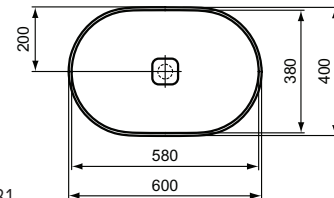

Description

Vessel basin Oval
Including fixation set D570967 and cutting template
Including waste white cover T854601
In carton box
EN 14688

- Model with overflow (slotted shape)
Optional installation with: Click-clack waste with metal cover T3629AA
In case of installation with mixer with pop-up waste, please, order A960200AA Elongated pop-up rod

- Model without overflow
Please make sure to assembly with free waste (order separately)!

Product	W x D x H mm	Kg	Article-No.	Price/EUR
Vessel basin Oval - 60 cm, with overflow (slotted shape)	600 x 400 x 180	13,5	T360401	
Vessel basin Oval - 60 cm, without overflow	600 x 400 x 180	13,0	T298101	

Recommended equipment

Design siphon G1 1/4 (in case of installation without semi-pedestal and without base cabinet)	E0079AA	
Design stop angle valve (water connection G1/2, connection with mixer 10 mm/ G3/8) - 1 pc	A3491AA	
Siphon waste G1 1/4 - tubular type	A2305AA	
Stop angle valve (water connection G1/2, connection with mixer 10 mm/ G3/8) - 1 pc	B7883AA	
Escutcheon for siphon G1 1/4 (in case installation with mixer without pop-up waste)	B4801AA	
Click-clack waste with metal cover (for T360401)	T3629AA	
Elongated pop-up rod (for T360401)	A960200AA	
Free waste G1 1/4 for basins without overflow (for T298101)	J3291AA	

Finishes

- AA Chrome
- 01 Euro White

T2981