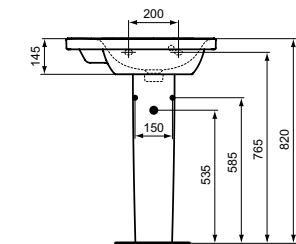

Finishes

- AA Chrome
- 01 Euro White

E1365