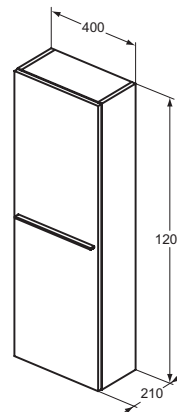

New

Description

Column - high
2 doors, soft close system
Handles not included - separate order
Wall mounted, reversible
Incl. monting kit

Column - low
1 door, soft close system
Handle not included - separate order
Wall mounted, reversible
Incl. monting kit

Available April 2022

Furniture
and mirrors

Product	W x D x H mm	Kg	Article-No.	Price/EUR
Column - high	400 x 210 x 1600	26,1	T5288xx	
Column - low	400 x 210 x 1200	19,9	T5289xx	

Necessary equipment

Handles not included (Please choose from the different finishes)			T5325YE T5325XG	

Finishes

- XG Silk Black
- YE Brill Aluminium
- **XX:**
- DU Matt White
- NF Sand Beige Matt
- NG Quartz Grey Matt
- NV Carbon Grey Matt
- NH Greige Matt
- NX Natural Oak
- NW Coffee Oak

T5289