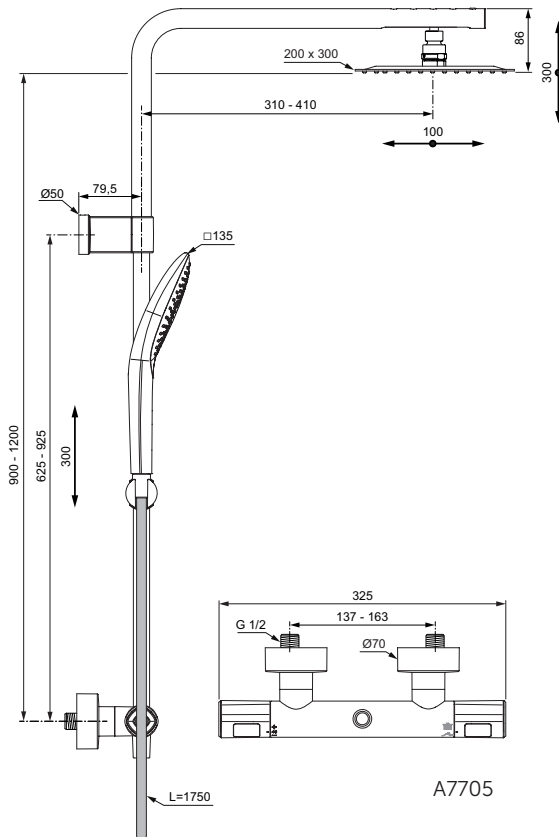

A7705

Finishes

AA Chrome

A7601