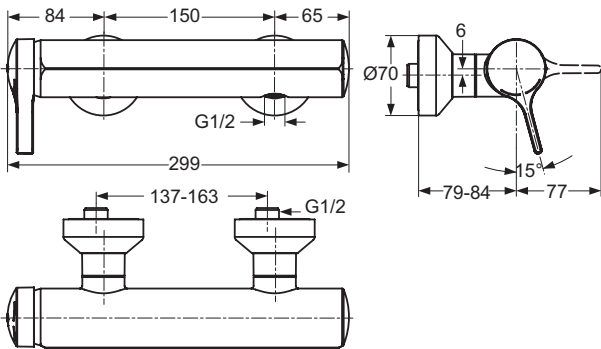

Finishes

AA Chrome

A4269