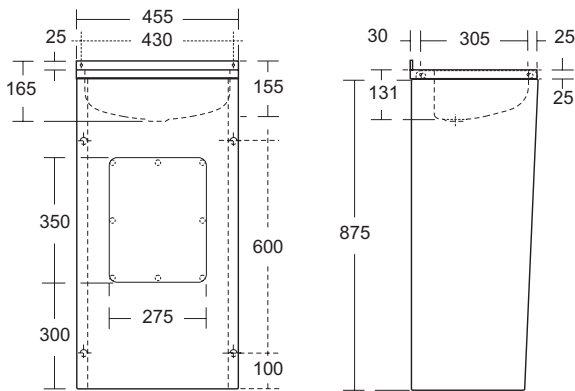

Finishes

MY Stainless Steel