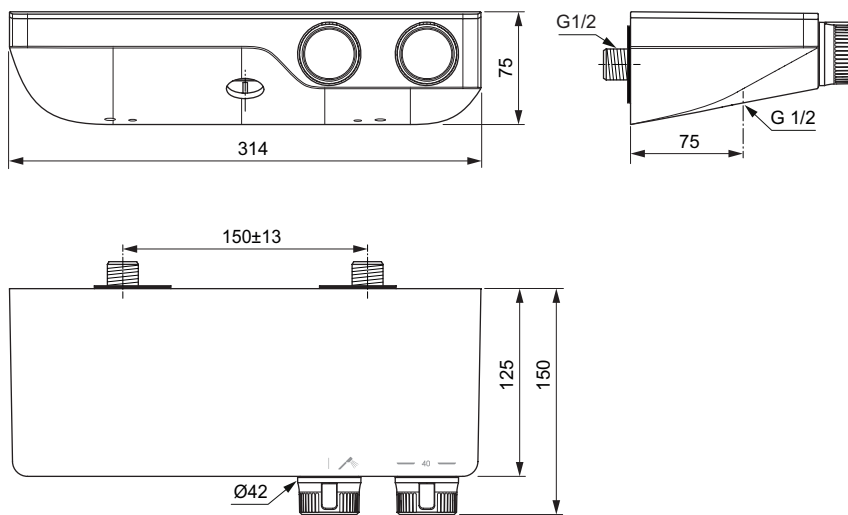

Price/EUR

Finishes

AA Chrome