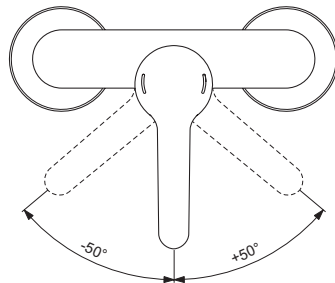

Price/EUR

Finishes

AA Chrome