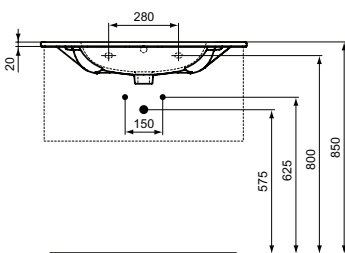

Finishes

- AA Chrome
- XG Silk Black (Matt Black)
- V3 Silk Black (Matt Black)