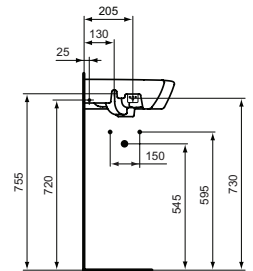

Finishes

- AA Chrome
- 01 Euro White