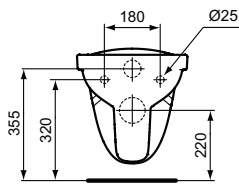

Finishes

01 Euro White

V3906, W7406