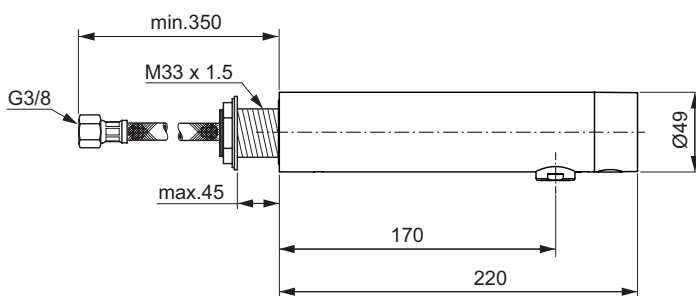

Finishes

- AA Chrome
- B3 Black Onyx
- XG Silk Black

A7561