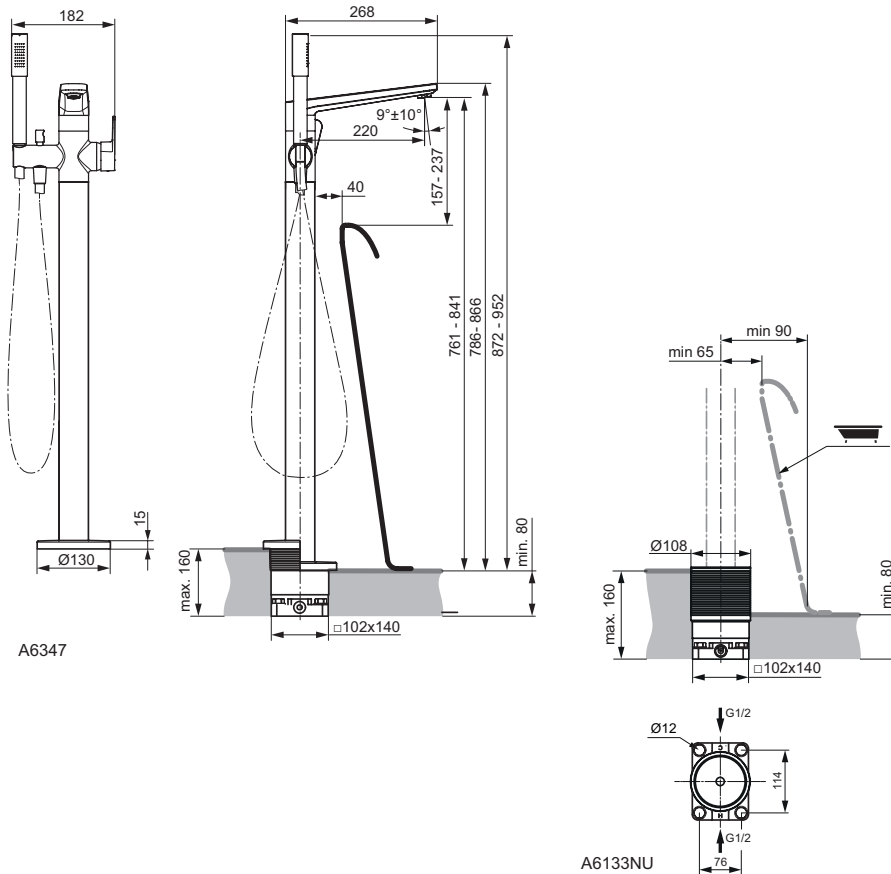

Finishes

AA Chrome