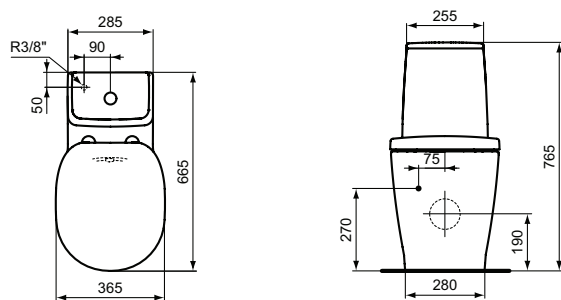

Ceramic products

E7175