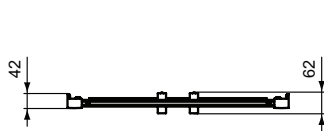

Finishes

V3 Silk Black