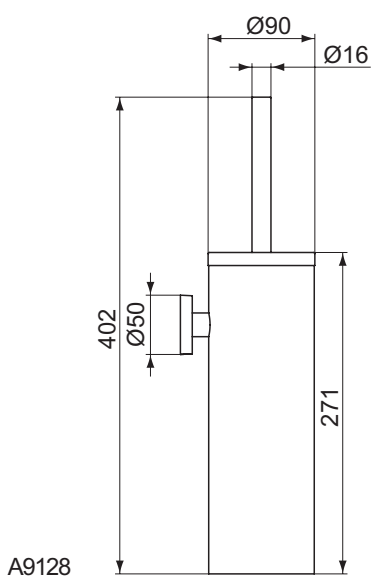

Finishes

- AA Chrome
- MY Stainless Steel

Accessories