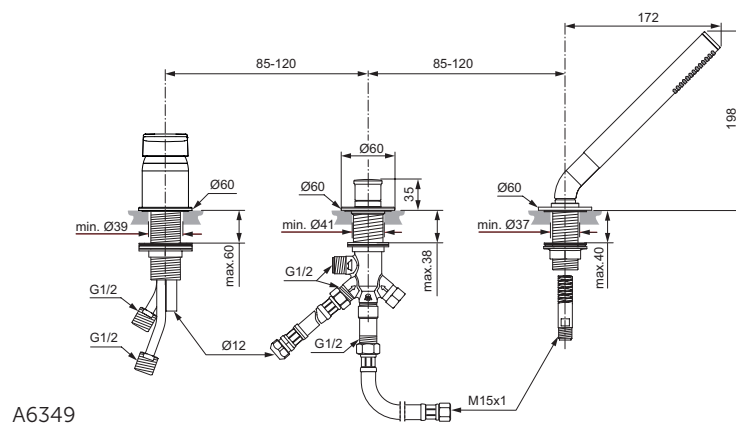

Finishes

AA Chrome