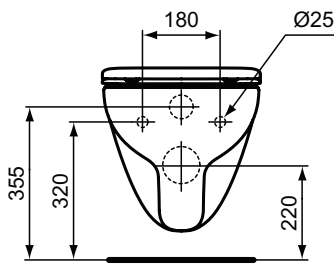

Finishes

01 Euro White