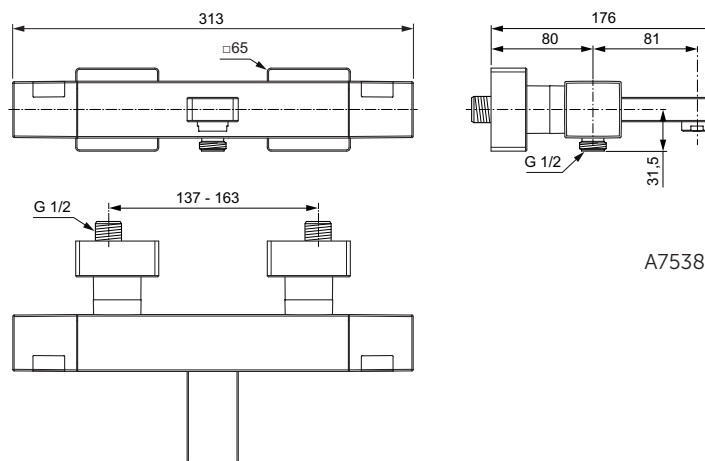

Finishes

AA Chrome