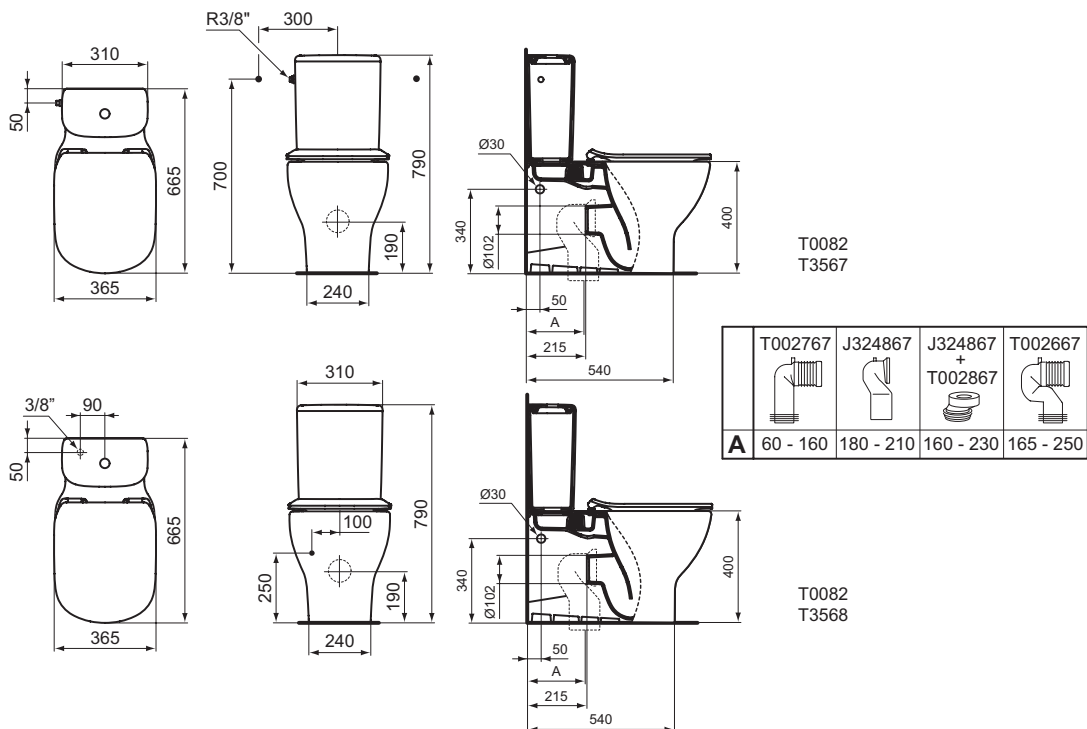

Finishes

- 01 Euro White
- V1 Silk White (Matt White)