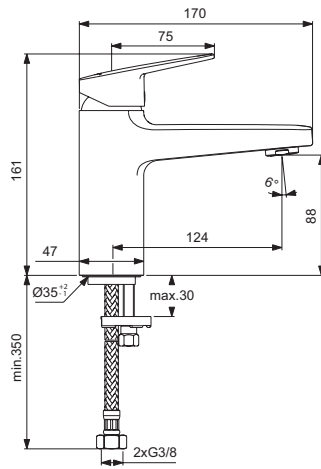

New

Description

Basin mixer rim mounted H90
One-hole basin mixer with Comfort area below aerator 90 mm
38 mm ceramic cartridge Firma Flow with hot water limiter
Metal handle with red and blue color indication
Slim aerator 5l/min
Easy fix system for installation
Flexible hoses G3/8" for water supply connection
Finish: Chrome
Comply with EN817

Options:

- With Click waste (for combination with ceramic washbasin with overflow)
- With metal pop-up waste
- With plastic pop-up waste
- Without pop-up waste
- With chain

Product

	Article-No.	Price/EUR
Basin mixer rim mounted H90 with Click waste	BD229AA	
Basin mixer rim mounted H90 without pop-up waste	BD222AA	
Basin mixer rim mounted H90 with metal pop-up waste	BD227AA	
Basin mixer rim mounted H90 with plastic pop-up waste	BD225AA	
Basin mixer rim mounted H90 with chain	BD223AA	

Finishes

AA Chrome

Sanitary brass

BD222