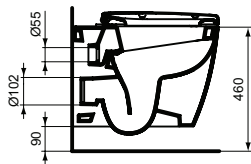

Finishes

01 Euro White