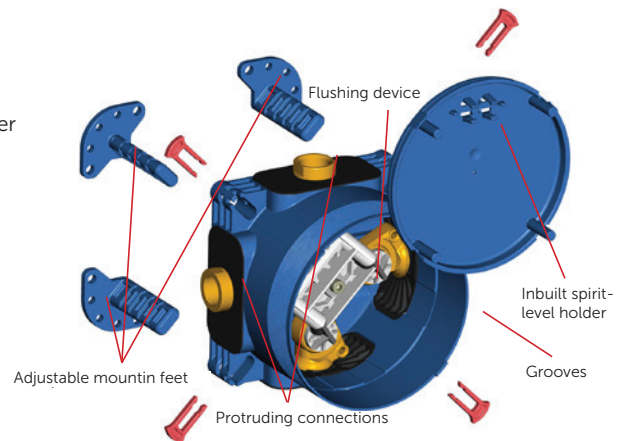

KIT 1 Flexible basic built-in unit.

The small basic built-in unit is extremely flexible and adapts to all types of installation. Installation is effortless and requires no special tools. Bath/shower fittings and single thermostats can be mounted on the basic unit.