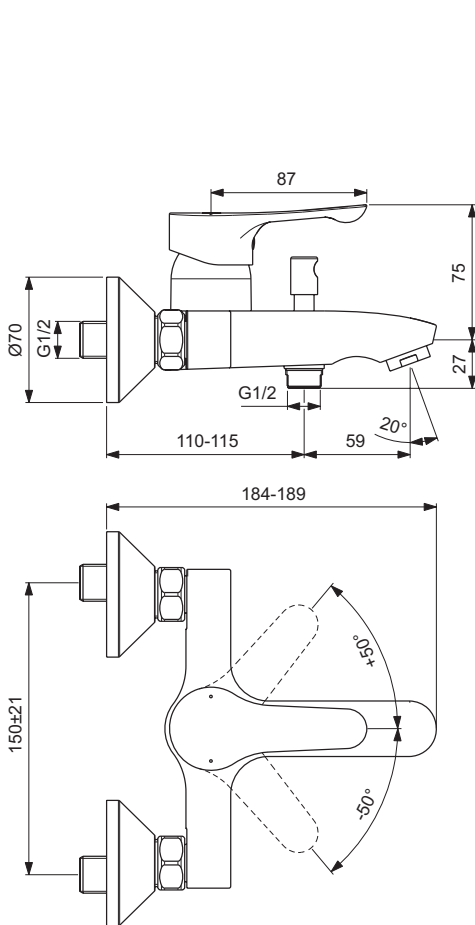

Finishes

AA Chrome

BC654