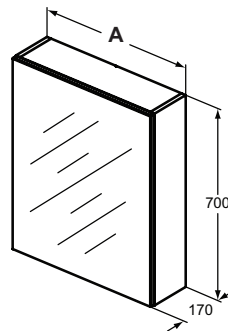

A
T3589	600
T3588	500