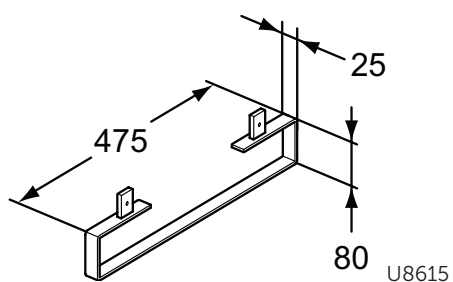

Description

Towel rail - Onda
Including mounting kit

Towel rail - Bordo
Including mounting kit

Towel rail - Cubo, 35 cm
Including mounting kit

Towel rail - Cubo, 48 cm
Including mounting kit

Type of materials: See section Technical information: Materials

Product	W x D x H mm	Kg	Article-No.	Price/EUR
Towel rail - Onda	395 x 40 x 35	0,5	U8425AA	
Towel rail - Bordo	355 x 155 x 35	1,0	U8426AA	
Towel rail - Cubo, 35 cm	345 x 87 x 25	2,5	U8427AA	
Towel rail - Cubo, 48 cm	475 x 25 x 80	1,4	U8615AA	

Finishes

AA Chrome