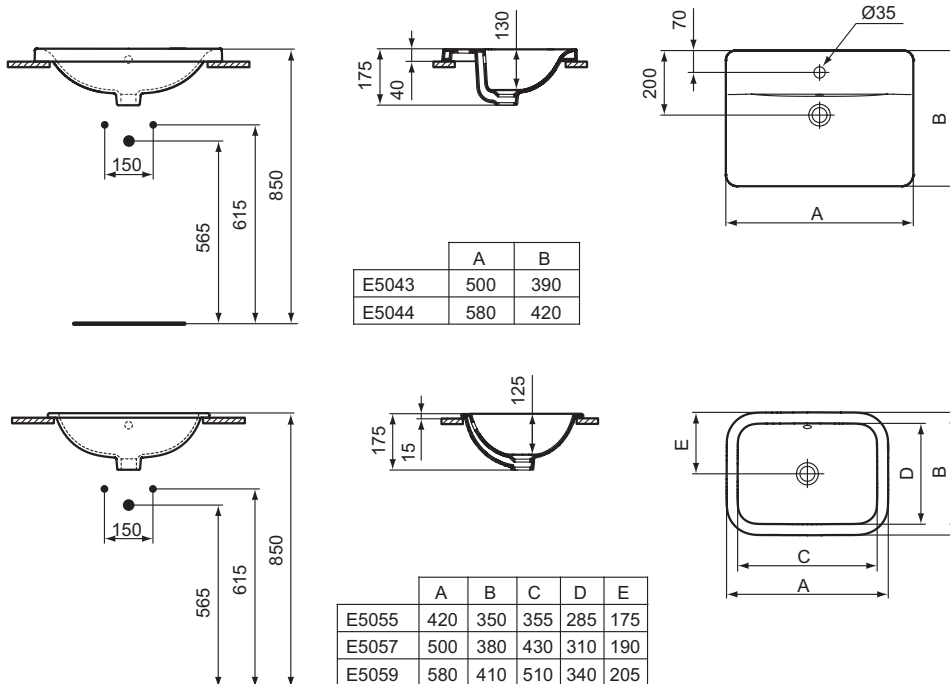

Finishes

- AA Chrome
- O1 Euro White
- MA Euro white Ideal Plus