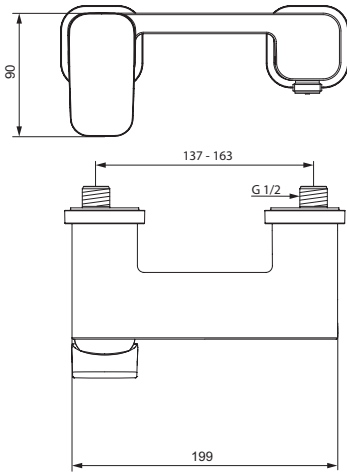

Finishes

AA Chrome

A6337