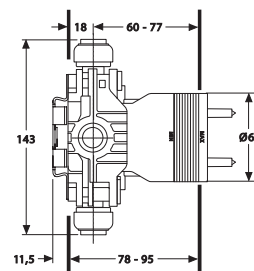

QUICK CONNECTION WITH SIMPLEX PUSH-ON FITTINGS

Simplex push-on fittings make it an easy job to connect up flush-mounted modules, simply and quickly. The push-on fittings you need are included with the modules, as is a special spanner to loosen them.