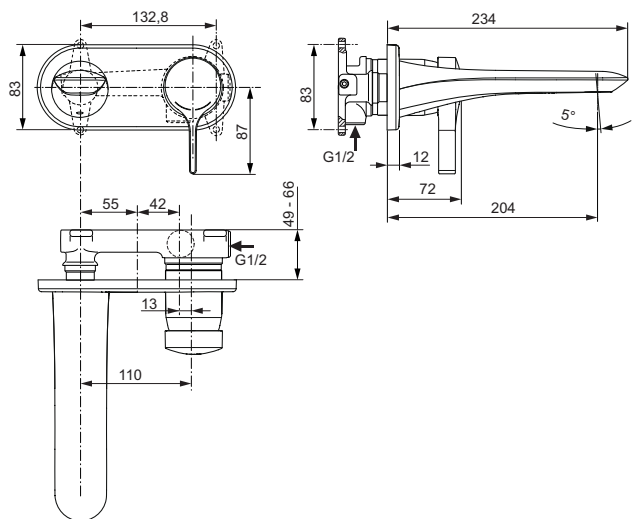

Finishes

AA Chrome

A4266

A5591

Description

- One-hole bidet mixer
- Easy-Fix fixation
- Flexible hose D10 (tube type adapter)
- 35 mm cartridge with hot water limit stop
- Cast body with hole for pop-up rod
- Metal pop-up waste
- Metal handle with red and blue indicator
- Cascade aerator M18X1 with ball-joint connection
- Comply with EN817