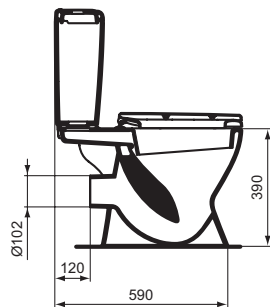

Finishes

01 Euro White

V3370, V3371