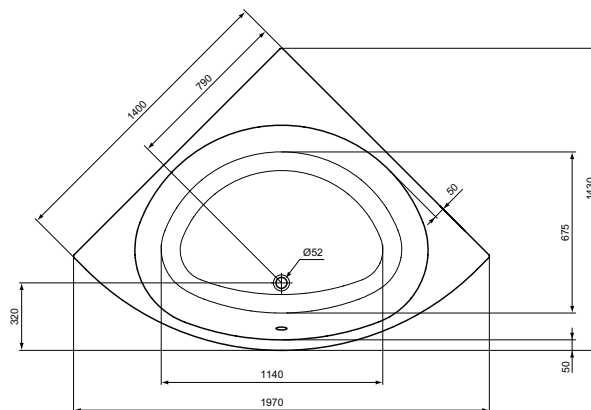

Finishes

- AA Chrome
- 01 Euro White