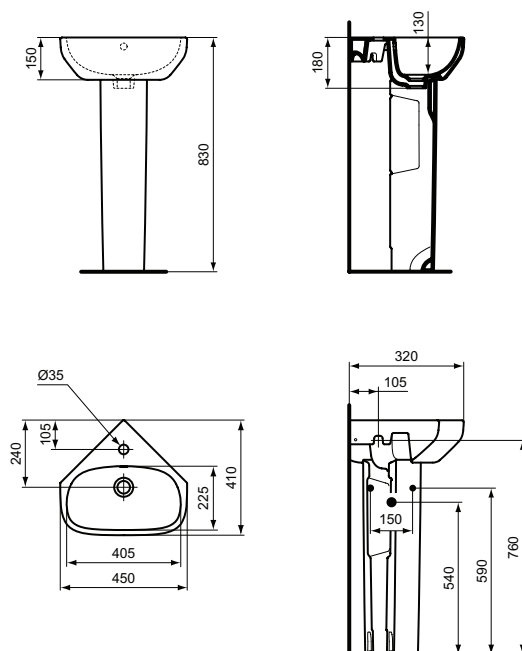

Finishes

- AA Chrome
- 01 Euro White