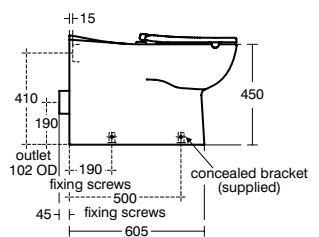

New

Description

Contour 21+ RIMLESS Back to wall bowl with horizontal outlet and anti-microbial glaze
75 cm projection
New improved rimless technology and a Hydrophilic, smooth glaze with anti-microbial properties.
Logo Armitage Shanks

SPECIAL NOTES:

WC Pan screwed to floor using concealed brackets (supplied).
Compatible with ProSys built-in cisterns only and Septa Pro flush plates
Compatible with Contour 21 back support for 75 cm projection WC

Contour 21 seat with cover, top fixing hinges
Available in: White (01); Grey (LJ); Blue (36); Charcoal (RN)

Contour 21 seat no cover, top fixing hinges with retaining buffers
Available in: White (01); Grey (LJ); Blue (36); Charcoal (RN)

Product	W x D x H mm	Kg	Article-No.	Price/EUR
Contour 21+ RIMLESS Back to wall bowl with horizontal outlet and anti-microbial glaze	370 x 750 x 470	36,0	S0438HY	
Necessary equipment				
Contour 21 seat with cover, top fixing hinges			S406501 S4065LJ S406536 S4065RN	
Contour 21 seat no cover, top fixing hinges with retaining buffers			S406601 S4066LJ S406636 S4066RN	

Finishes

- LJ Grey
- 01 Euro White
- 36 Blue
- RN Charcoal