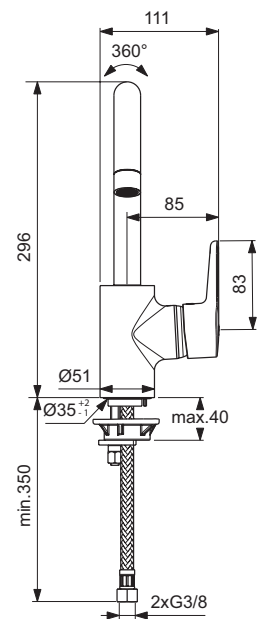

Description

Kitchen mixer with cast spout
Easy-Fix fixation
Centering & Sealing Ring
Flexible hoses G3/8" for water supply system connection (PEX hoses - antibacterial)
47 mm IS cartridge with hot water limiter, with Click
Turnable cast body
Metal handle with red and blue indicator
Perlator aerator
Comply with EN817

Kitchen mixer with tubular spout
Easy-Fix fixation
Centering & Sealing Ring
Flexible hoses G3/8" for water supply system connection (PEX hoses - antibacterial)
40 mm IS cartridge with hot water limiter, with Click
Turnable tubular spout R200 mm
Metal handle with red and blue indicator
Cascade aerator M22x1
Comply with EN817

Sanitary brass

Product

Kitchen mixer with cast spout
Kitchen mixer with tubular spout

Article-No.

B9931AA
B9932AA

Price/EUR

Finishes

AA Chrome