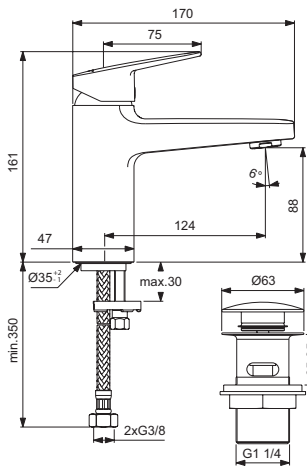

Finishes

AA Chrome

Sanitary brass

BD229