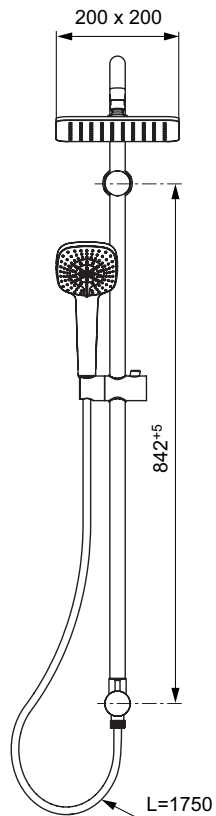

Finishes

AA Chrome