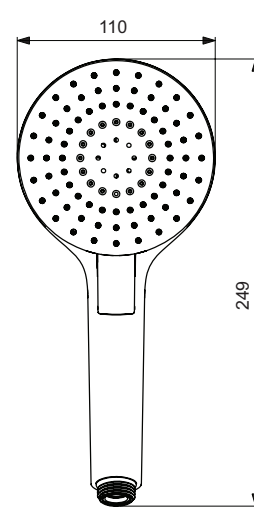

Description

Idealrain Evo Diamond Hand shower 115 mm
ABS body chrome plated
Matt white spay surface
Light grey nozzles easy to clean
3 spray modes: Rain, Aerated Rain, Massage, activated with push button
Flow rate limiter 8 l/min
IS logo on the body
Water pressure more than 0.1 Bar

Idealrain Evo Round Hand shower 110 mm
ABS body chrome plated
Matt white spay surface
Light grey nozzles easy to clean
3 spray modes: Rain, Aerated Rain, Massage, activated with push button
Flow rate limiter 8 l/min
IS logo on the body
Water pressure more than 0.1 Bar

Product

	Article-No.	Price/EUR
Idealrain Evo Diamond Hand shower 115 mm	B2232AA	
Idealrain Evo Round Hand shower 110 mm	B2231AA	

Finishes

AA Chrome