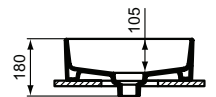

Finishes

- AA Chrome
- 01 Euro White

T3604