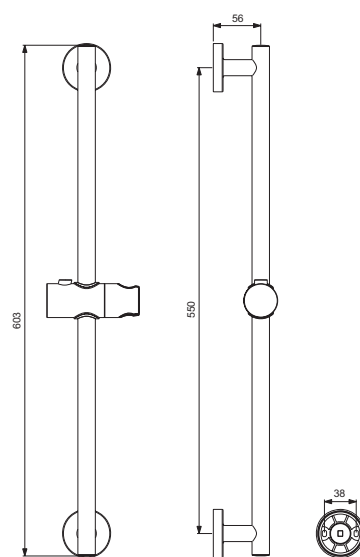

B9420

Showers