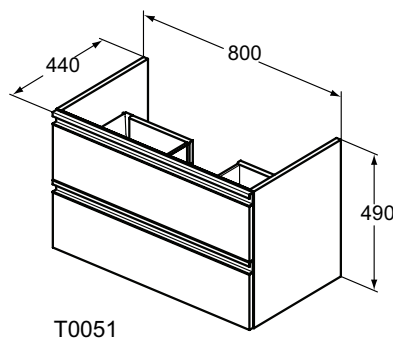

Finishes

- OV Glossy White (Handle: Matt White)
- PH Glossy Light Grey (Handle: Matt Light Gray)
- PU Matt Dark Taupe (Handle: Matt Dark Taupe)
- WI Matt Avio (Handle: Matt Light Gray)
- ZT Matt Black (Handle: Matt Black)