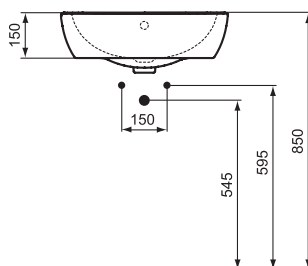

Description

Countertop basin 50 cm
In carton box
EN 14688
Including: Furniture cutting template VV2401290519

Semi-countertop basin 55 cm
In carton box
EN 14688
Including: Fixation set E209167, Furniture cutting template VV2401290520

Product	W x D x H mm	Kg	Article-No.	Price/EUR
Countertop basin 50 cm	500 x 430 x 180	9,5	T059201	
Semi-countertop basin 55 cm	550 x 450 x 195	13,5	T059001	

Recommended equipment

Siphon waste G1 1/4 - tubular type	A2305AA	
Stop angle valve (water connection G1/2, connection with mixer 10 mm/ G3/8) - 1 pc	B7883AA	
Escutcheon for siphon G1 1/4 (in case installation with mixer without pop-up waste)	B4801AA	

Finishes

- AA Chrome
- 01 Euro White