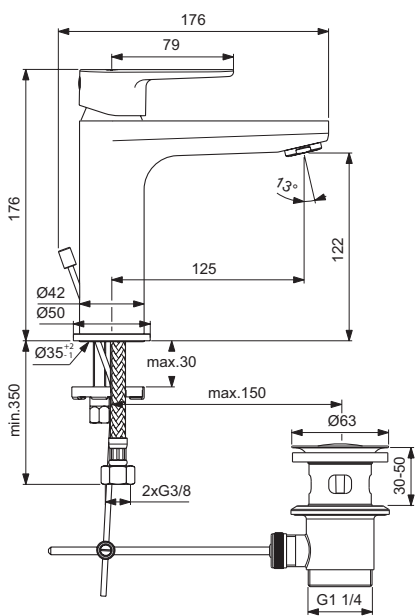

Finishes

- AA Chrome
- XG Silk Black

BC699AA