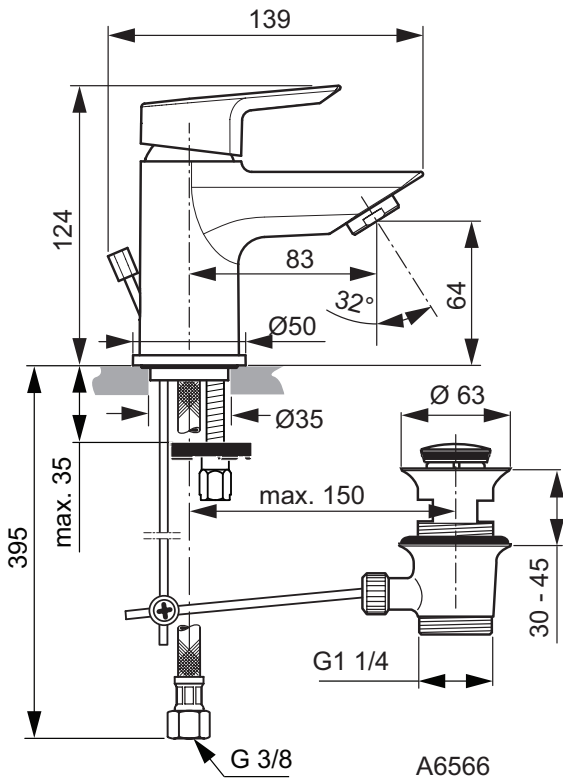

Finishes

AA Chrome