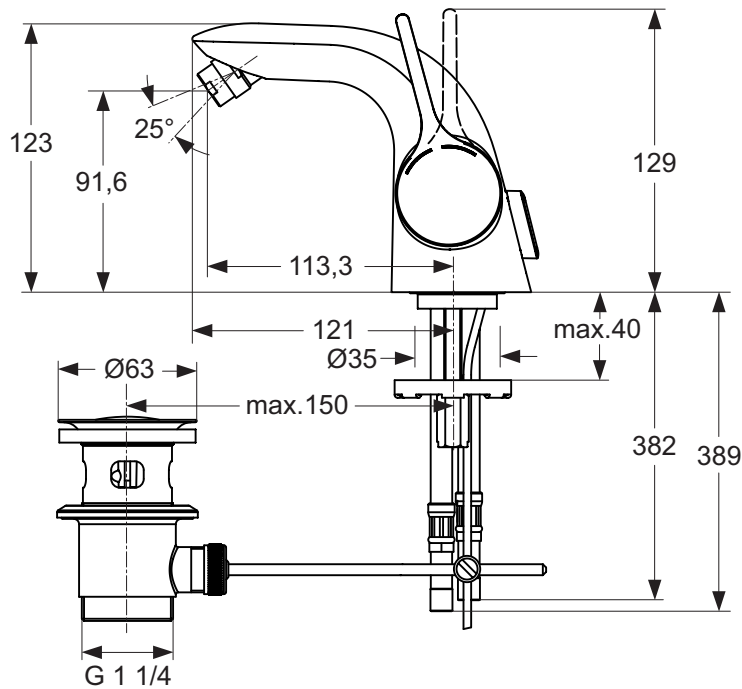

Product

One-hole bidet mixer

Article-No.

A4268AA

Price/EUR

Finishes

AA Chrome

Sanitary brass