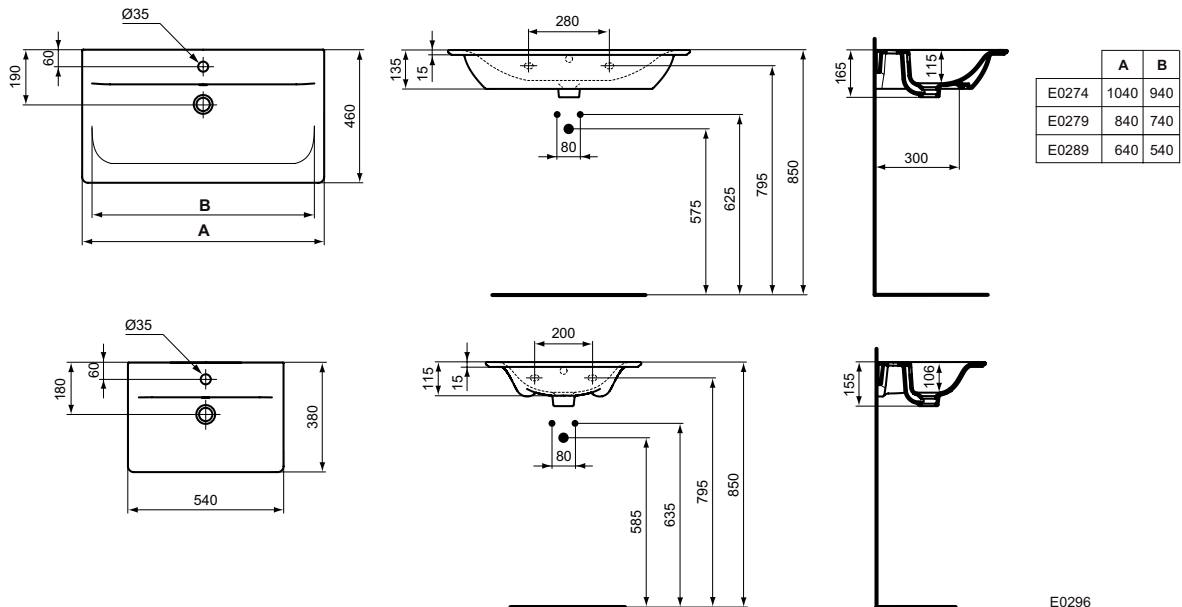

Finishes

- AA Chrome
- 01 Euro White