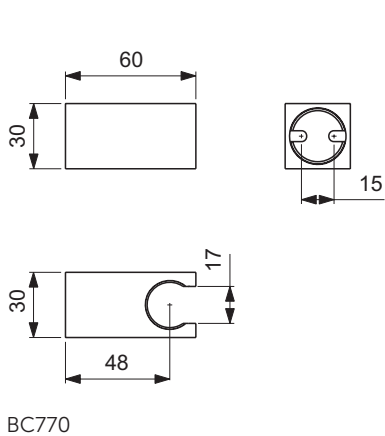

Description

Hand shower support
Square design
Metal with plastic insert
Finishes:
- technology electroplating (AA)
- technology PVD (GN, A2, A5)

Hand shower support with G1/2 connection
Square design
Metal with plastic insert
G 1/2 connection with back flow prevention
Finishes:
- technology electroplating (AA)
- technology PVD (GN, A2, A5)

Wall-elbow
Square design metal wall elbow
G 1/2 connection with back flow prevention
Finishes:
- technology electroplating (AA)
- technology PVD (GN, A2, A5)

Showers

Product	Article-No.	Price/EUR
Hand shower support	BC770AA	
	BC770GN	
	BC770A2	
	BC770A5	
Hand shower support with G1/2 connection	BC771AA	
	BC771GN	
	BC771A2	
	BC771A5	
Wall-elbow	BC772AA	
	BC772GN	
	BC772A2	
	BC772A5	

Finishes

- AA Chrome
- A2 Brushed Gold
- A5 Magnetic Grey
- GN Silver Storm