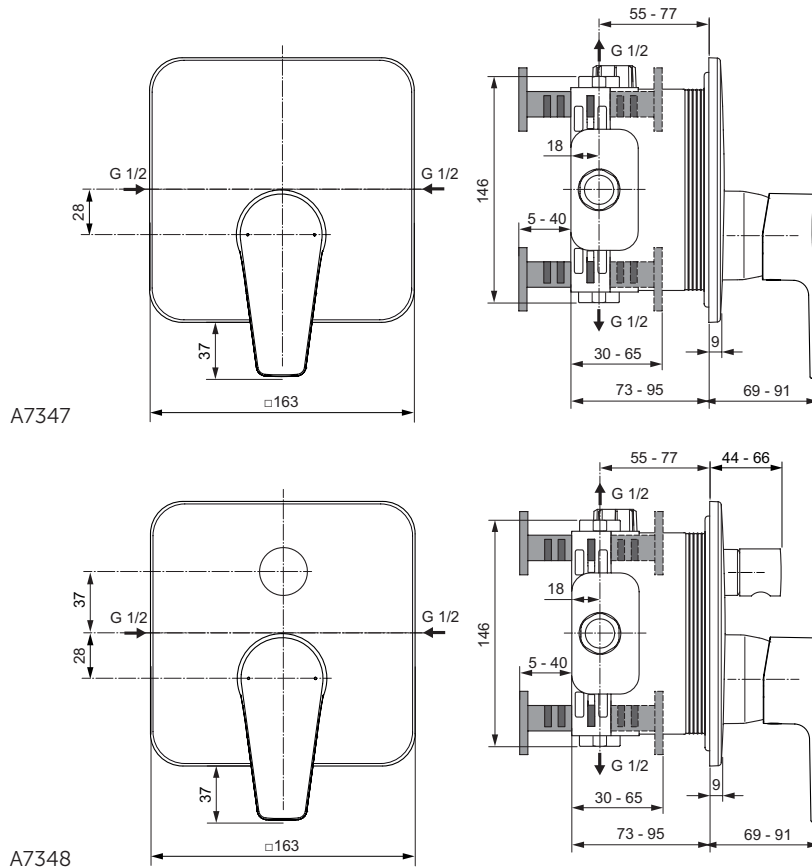

Finishes

AA Chrome