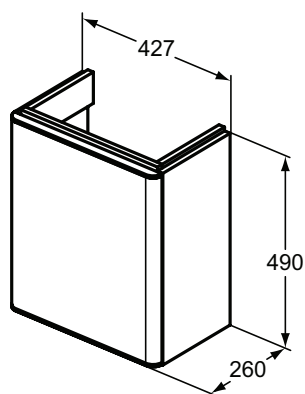

Finishes

- WG Glossy White
- PA Dark Walnut
- PB Gold Oak
- Y2 Matt Anthracite (Lacquered)