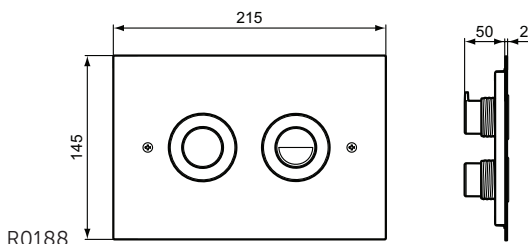

Finishes

- AA Chrome
- AC White
- JG Matt Chrome
- MY Stainless Steel