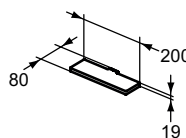

Description

LUXURY Light
LED light
230 V, 50 Hz, 1 x 9 W, IP44, Class II, Energetic class A, 700 Lm, 4000 Kelvin
Including mounting kit

COMPACT Light
LED light
230 V, 50 Hz, 1 x 6 W, IP44, Class II, Energetic class A, 360 Lm, 6000 Kelvin
Including mounting kit

TITTY Light
LED light
230 V, 50 Hz, 1 x 4,8 W, IP44, Class II, Energetic class A, 220 Lm, 4000 Kelvin
Including mounting kit

IRENE Light
LED light
220-240 V, 50-60 Hz, 1x6W IP44, Class II, Energetic class A, 125 Lm, 5700 Kelvin
Including mounting kit

PANDORA Light 60,8 cm
LED light
220-240 V, 50-60 Hz, 1 x 12 W, IP44, Class II, Energetic class A+, 1320 Lm, 5700 Kelvin
Including mounting kit

PANDORA Light 30,8 cm
LED light
220-240 V, 50-60 Hz, 1 x 8 W, IP44, Class II, Energetic class A+, 880 Lm, 5700 Kelvin
Including mounting kit

Type of materials: See section Technical information: Materials

Product	W x D x H mm	Kg	Article-No.	Price/EUR
LUXURY Light	344 x 92 x 43	0,4	T2907AA	
COMPACT Light	200 x 80 x 19	0,4	T2908AA	
TITTY Light	80 x 95 x 47	0,2	T3153AA	
IRENE Light	286 x 102 x 30	0,3	T2909AA	
PANDORA Light 60,8 cm	608 x 112 x 33	0,3	T322967	
PANDORA Light 30,8 cm	308 x 112 x 33	0,3	T320967	

Finishes

AA Chrome

T2908