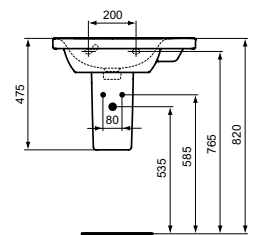

Finishes

- AA Chrome
- 01 Euro White

E1365