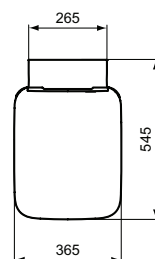

Finishes

01 Euro White

T002767	T002767	J324867	J324867	T002667	T682067
T002867	T002867		T002867		
A 60 - 85	80 - 105	125 - 135	105 - 155	165 - 185	185 - 200

T2997