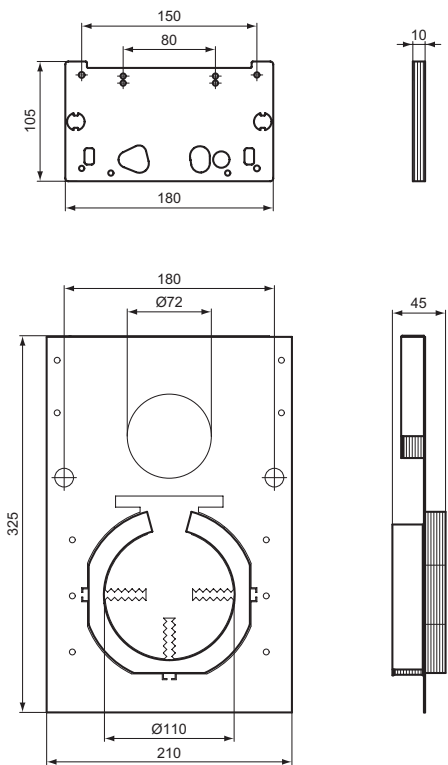

Accessories included:

1. 2 fixing brackets for flushplate installation:
   - 1 For use with Prosys 120 & 80 WC frames
   - 1 For use with Prosys 150 WC frame
   1 Set for flushes pipes
   4 standard fixation screws M6xM45
   4 standard washer M6

Product	W x D x H mm	Kg	Article-No.	Price/EUR
Fire protection kit		2,4	R017067