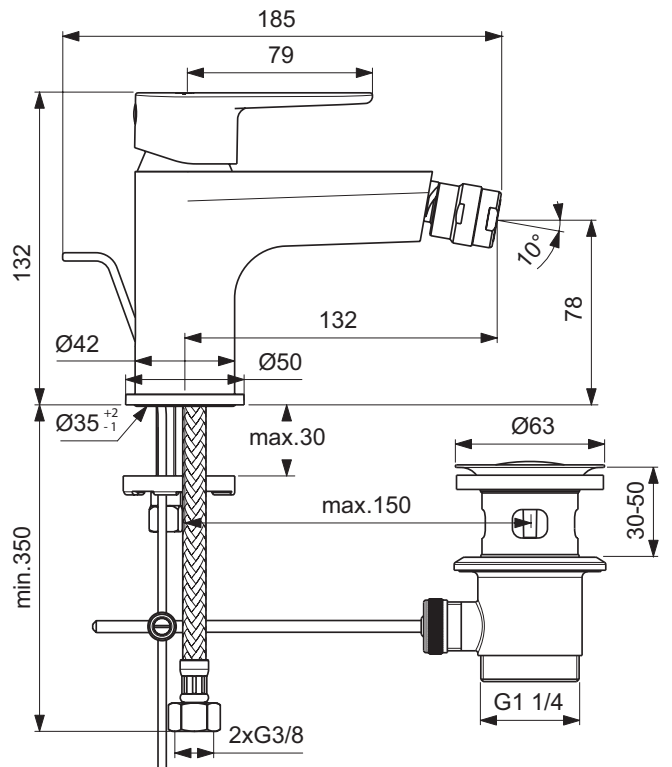

Sanitary brass

Product	Article-No.	Price/EUR
One-hole bidet mixer	BC705AA	
	BC705XG	

Finishes

- AA Chrome
- XG Silk Black

BC705AA

BC705XG

Description

Exposed shower mixer
 38 mm ceramic cartridge FirmaFlow® with hot water limiter
 Metal handle with red and blue indicator
 Check valve
 Standard S-connections
 Finishes:
 - technology electroplating (AA)
 - technology powder coating (XG)
 Comply with EN817