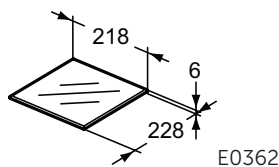

Finishes

- RP Light Brown glass
- RU Grey glass
- SA White glass
- KR Glossy Grey
- WG Glossy White