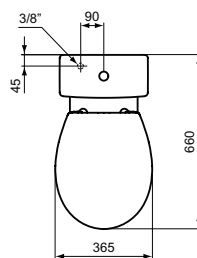

Finishes

01 Euro White

W3274, W3276

W3275, W3277