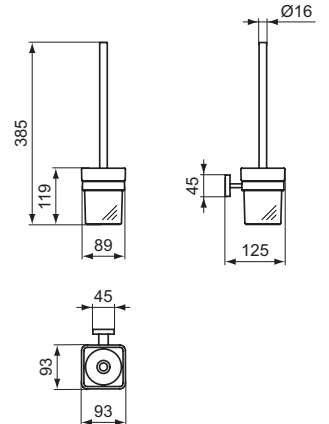

E2194

Accessories