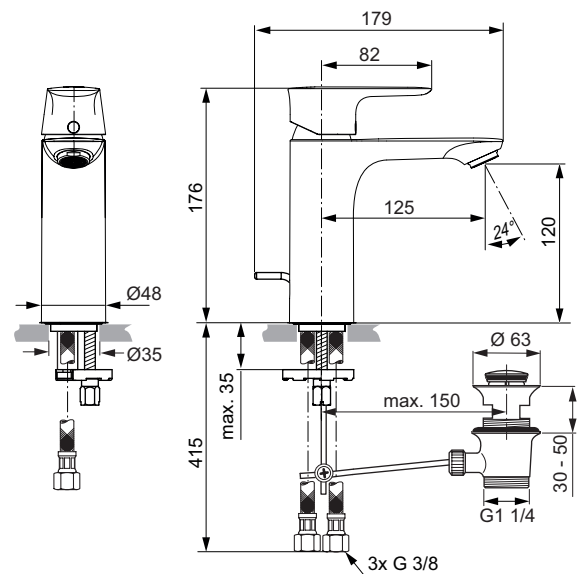

Description

One-hole basin mixer for low pressure ND, project
Brass cast body Ø48 mm
Metal handle with red and blue colour indication - printed on handle
Front handle fixation, chromed button
Flow liner M 24 X 1 ND
38 mm cartridge FirmaFlow® ISI with hot water limiter, no Click
3 pcs Flexible hoses PEX G3/8"
Easy-Fix fixation with centering & sealing ring
Metal pop-up waste
Noise class 1
Finishes:
- technology electroplating (AA)
- technology PVD (GN, A2, A5)
Comply with EN817
- The same Grande

Sanitary brass

Product

One-hole basin mixer for low pressure ND

Article-No.

A7022AA
A7022A2
A7022A5
A7022GN

Price/EUR

One-hole basin mixer Grande for low pressure ND

A7054AA
A7054A2
A7054A5
A7054GN

Finishes

- AA Chrome
- A2 Brushed Gold
- A5 Magnetic Grey
- GN Silver Storm

A7054