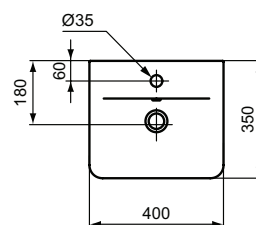

Finishes

- AA Chrome
- XG Silk Black (Matt Black)
- V3 Silk Black (Matt Black)