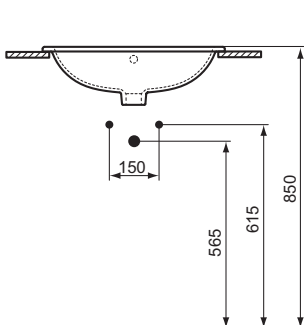

Finishes

- AA Chrome
- 01 Euro White
- MA Euro white Ideal Plus