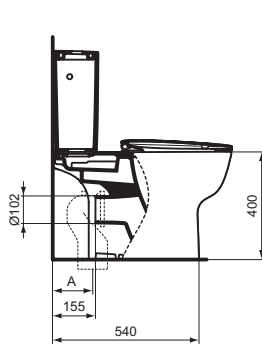

Finishes

01 Euro White