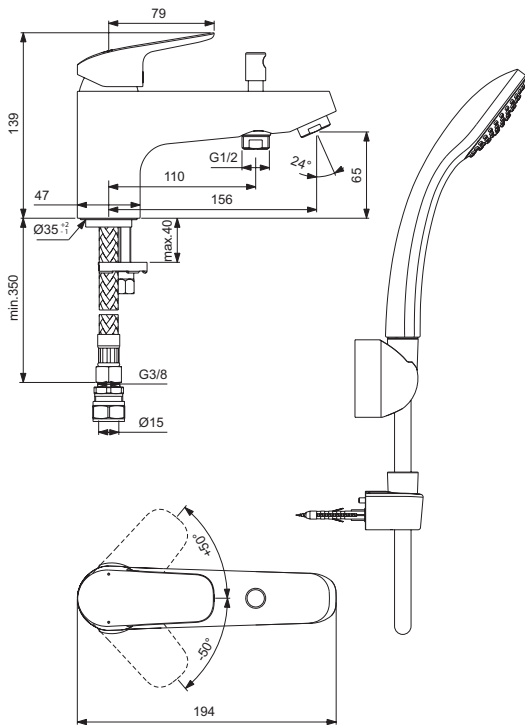

Finishes

AA Chrome

B1960