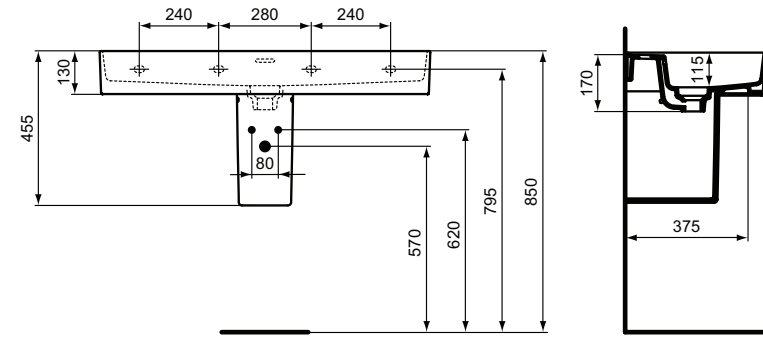

T3724

	A	B	C	D
T3001	800	780	795	280
T3639	800	780	800	280
T3000	600	580	795	280
T3638	600	580	800	280
T2928	500	480	800	200
T3637	500	480	800	200