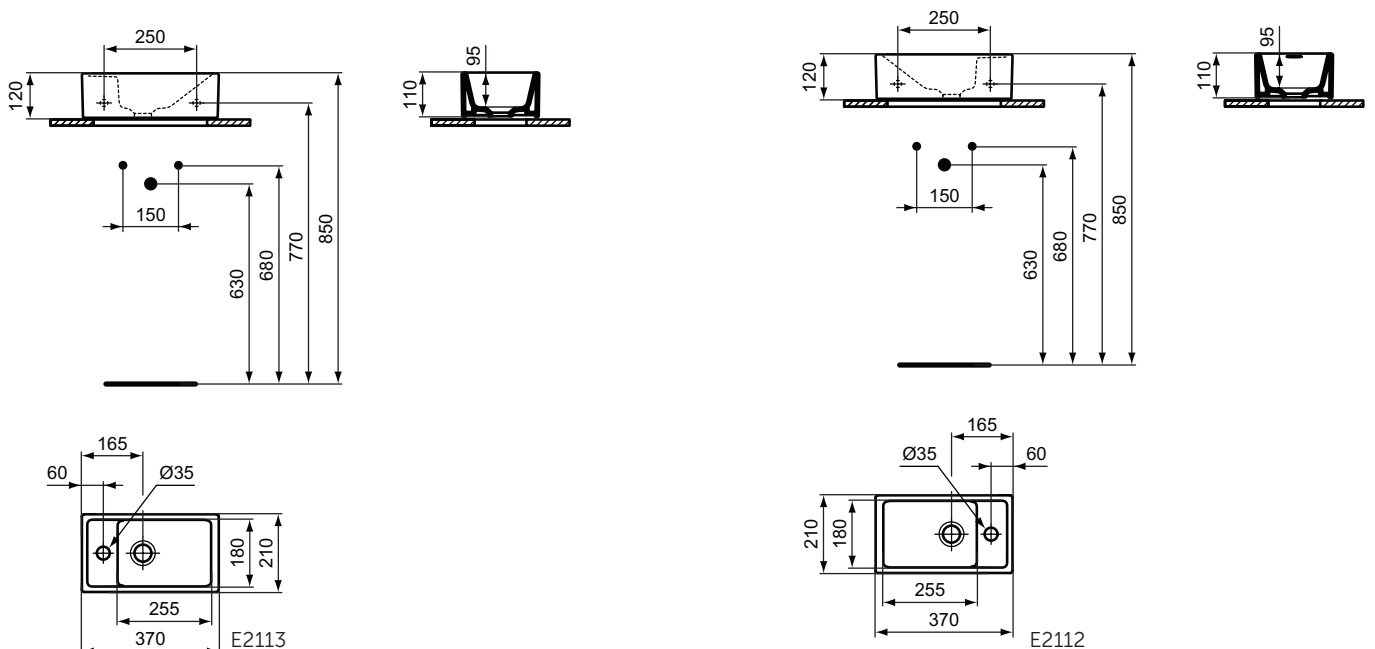

Ceramic products

New

Description

Handwash basins 37 cm
- 1 Left tap hole punched
- 1 Right tap hole punched
In carton box
EN 14688
For assembly:
- alone with siphon or
- with Ideal Standard i.life S Guest basin unit 35 cm

V1 Silk White (Matt White) - Available February 2022

Product	W x D x H mm	Kg	Article-No.	Price/EUR
Handwash basin 37 cm, Left tap hole punched New	370 x 210 x 120	7,0	E211301 E2113V1	
Handwash basin 37 cm, Right tap hole punched New	370 x 210 x 120	7,0	E211201 E2112V1	

Recommended equipment

Fixation set M8 x 90 mm for Handwash basin	K714467	
Siphon waste G1 1/4 - tubular type	A2305AA	
Stop angle valve (water connection G1/2, connection with mixer 10 mm/ G3/8) - 1pc	B7883AA	
Escutcheon for siphon G1 1/4 (in case installation with mixer without pop-up waste)	B4801AA	

Finishes

- AA Chrome
- 01 Euro White
- V1 Silk White (Matt White) **New**