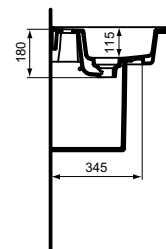

Finishes

- AA Chrome
- 01 Euro White