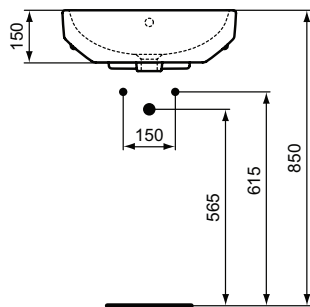

Finishes

- AA Chrome
- 01 Euro White