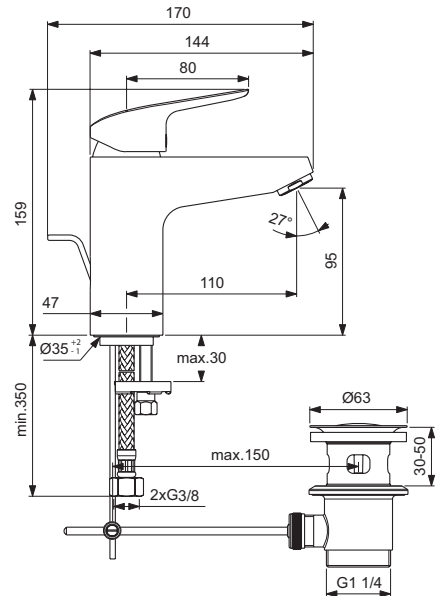

B1715

Sanitary brass