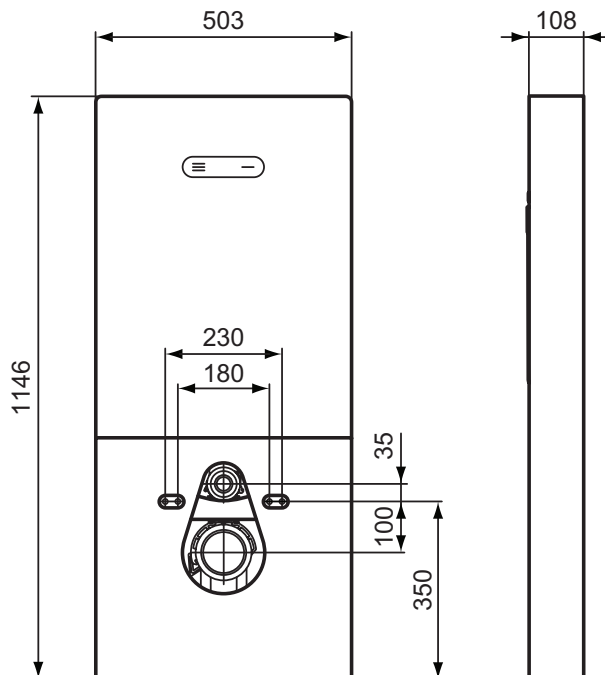

Product	W x D x H mm	Kg	Article-No.	Price/EUR
ProSys NeoX™ module	503 x 108 x 1146	26,7	R0144A6 R0144AC	

Finishes

- AC White
- A6 Matt Black

Description

ProSys Comfort™ 80 easy move frame
 Suitable to be used with wall mounted WC bowls