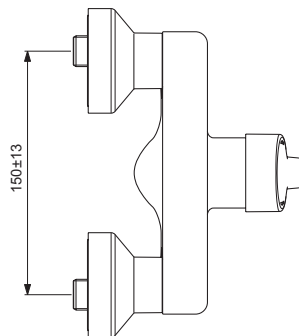

Price/EUR

Finishes

AA Chrome