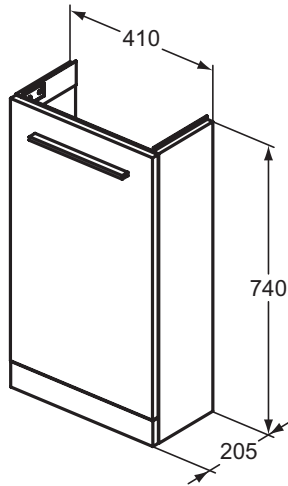

Product	W x D x H mm	Kg	Article-No.	Price/EUR
Guest basin unit 35 cm for Tempo Handwash basin - floor standing	354 x 202 x 725	12,0	T5303xx	
Semi-countertop unit 60 cm - floor standing	600 x 210 x 830	16,5	T5298xx	
Worktop for Semi-countertop unit 60 cm		3,5	T5300xx	

Necessary equipment

Handles not included (Please choose from the different finishes)			T5325YE T5325XG	

Finishes

- XG Silk Black
- YE Brill Aluminium
- **XX:**
- DU Matt White
- NF Sand Beige Matt
- NG Quartz Grey Matt
- NV Carbon Grey Matt
- NH Greige Matt
- NX Natural Oak
- NW Coffee Oak

T5005