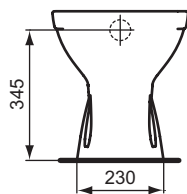

Finishes

01 Euro White