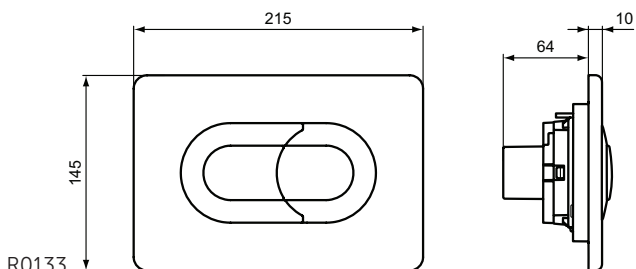

Finishes

- AA Chrome
- AC White
- JG Matt Chrome
- A6 Matt Black