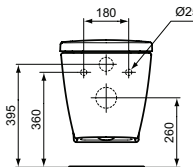

Finishes

01 Euro White