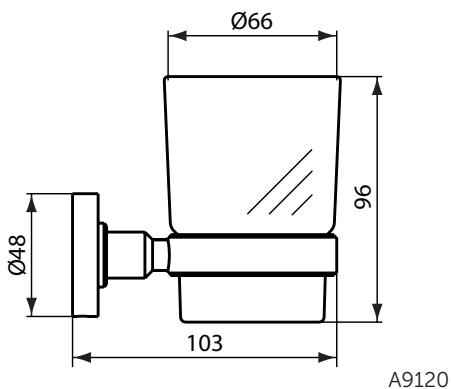

Description

Tumbler with glass
Frosted glass
Included fixing set
Finish: technology powder coating (XG)

Soap dish, wall mounted
Frosted glass
Included fixing set
Finish: technology powder coating (XG)

Product	W x D x H mm	Kg	Article-No.	Price/EUR
Tumbler with glass	66 x 103 x 96	0,4	A9120XG	
Soap dish, wall mounted	114 x 127 x 48	0,4	A9122XG	

Finishes

XG Silk Black