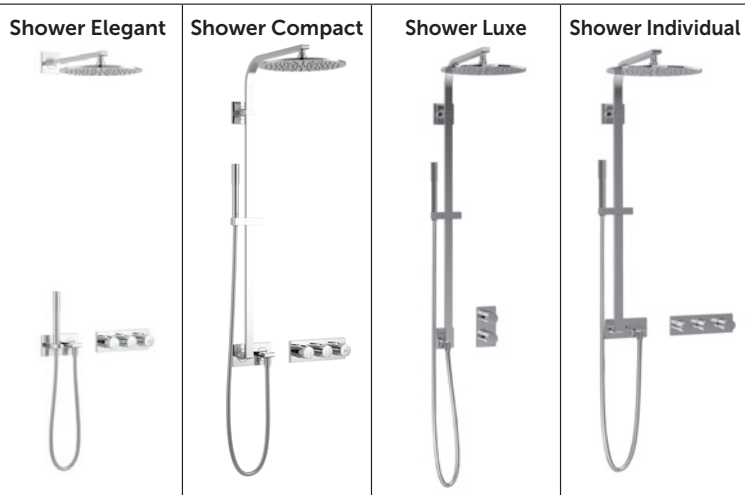

Overview Archimodule

		Shower Elegant	Shower Compact	Shower Luxe	Shower Individual
A1500NU	Built-in Kit 1 THERMOSTAT	1	1	1	1
A1501NU	Built-in Kit 1 UNIVERSAL	4	3	3	1
A1503NU	Mounting rail 600 mm	1	1		1
A1504AA	1-hole escutcheon 83 x 83 mm	1	2	1	2
A1505AA	2-hole escutcheon 83 x 166 mm	1		1	1
A1506AA	3-hole escutcheon 83 x 249 mm	1		1	
A1507AA	4-hole escutcheon 83 x 332 mm		1		
A1544AA	Volume knob, hand shower	1	1	1	
A1545AA	Volume knob, shower head	1	1	1	1
A1547AA	Volume knob, bath inlet				
A1554AA	Volume knob, cold water (blue)				
A1555AA	Volume knob, hot water (red)				
A1548AA	Temperature knob	1	1	1	1
A1513AA	Wall mounted spout				
A1514AA	Wall spout with integrated automatic change-over (bath-shower)				
A3306AA	Shower hose „Idealflex“ 1.25 m	1			
A4109AA	Shower hose „Idealflex“ 1.75 m		1	1	1
BC774AA	Stick hand shower	1	1	1	1
A1520AA	Wall bracket for hand shower	1			
A1521AA	Wall elbow, built-in	1		1	
B9442AA	Rain shower Idealrain 200 mm				
A5803AA	Rain shower 300 mm	1	1	1	1
A1524AA	Wall connection 370 mm	1	1		
A1529AA	Shower rail 90 cm with integrated wall elbow		1		
A1530AA	Shower system (without hand shower)			1	
A1531AA	Shower system with integrated automatic change-over (without hand shower)				1
A5805AA	Rain shower 300 x 300 mm				
A5806AA	Rain shower 400 x 400 mm				
B9446AA	Ceiling connector