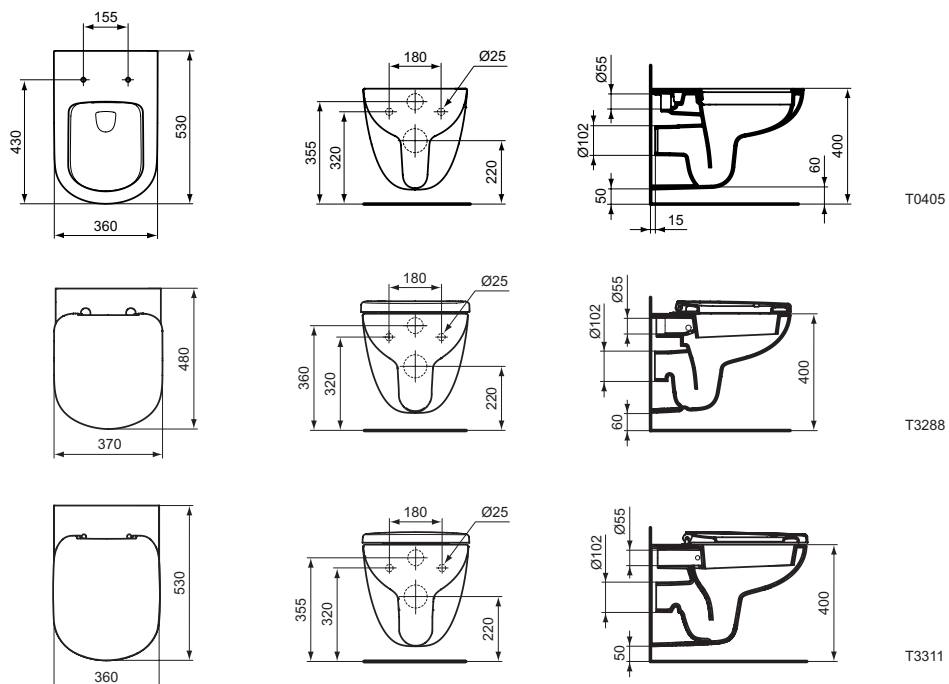

Finishes

01 Euro White