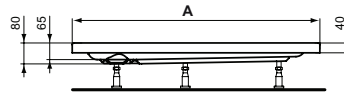

A	B
K 2768 ..	1000	880
K 2767 ..	900	775
K 2766 ..	800	675