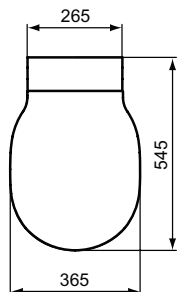

Finishes

01 Euro White