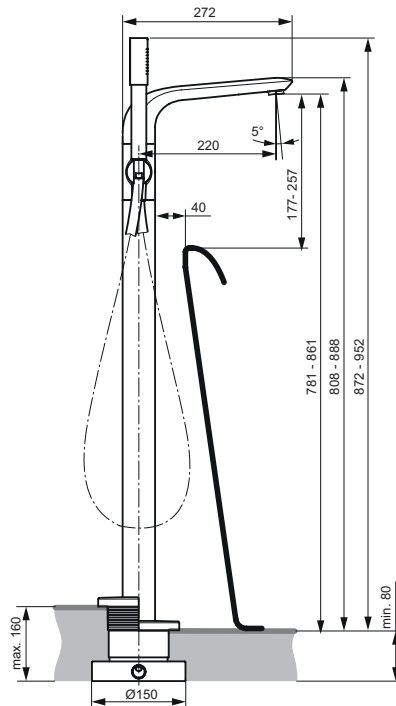

Description

Freestanding bath & shower mixer
38 mm ceramic cartridge FirmaFlow® with hot water limiter
New design brass body – 2 pieces
Aerator Cascade
Metal handle with red and blue colour indication - printed on handle
Automatic diverter
Hand-spray Stick
Shower hose Idealflex 1250 mm
To be used only in combination with: New KIT 1 – vertical adjustable and suitable for in-floor installation 80 - 160 mm floor thickness
Floor base escutcheon chrom
Comply with EN817

Necessary equipment

Internal Kit 1 (A6133NU)

Sanitary brass

Product

Freestanding bath & shower mixer

Article-No.

A6120AA

Price/EUR

Necessary equipment

Kit 1, built-in unit

A6133NU

Finishes

AA Chrome