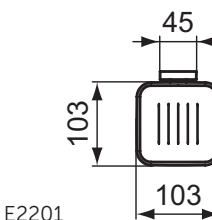

Description

Tumbler with glass, wall mounted
Frosted glass
Included fixing set

Tumbler with glass - double, wall mounted
Frosted glass
Included fixing set

Soap dish, wall mounted
Frosted glass
Included fixing set

Soap dispenser, wall mounted
Frosted glass
Included fixing set

Product	W x D x H mm	Kg	Article-No.	Price/EUR
Tumbler with glass, wall mounted	65 x 97 x 107	0,4	E2204AA	
Tumbler with glass - double	175 x 93 x 107	0,8	E2205AA	
Soap dish, wall mounted	103 x 117 x 52	0,4	E2201AA	
Soap dispenser, wall mounted	74 x 106 x 155	0,7	E2252AA	

Finishes

AA Chrome

E2204