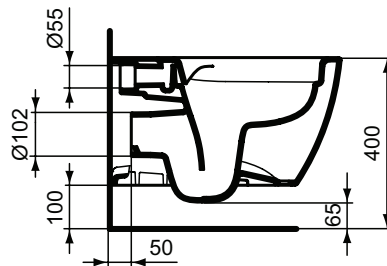

Finishes

01 Euro White