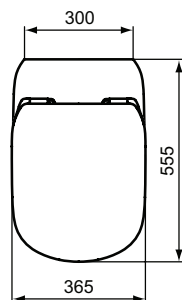

Finishes

V3 Silk Black (Matt Black)

T002767	J324867	J324867 + T002867	T002667
A 50 - 95	120 - 135	100 - 155	160 - 200