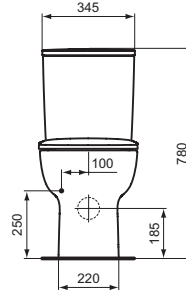

Finishes

01 Euro White