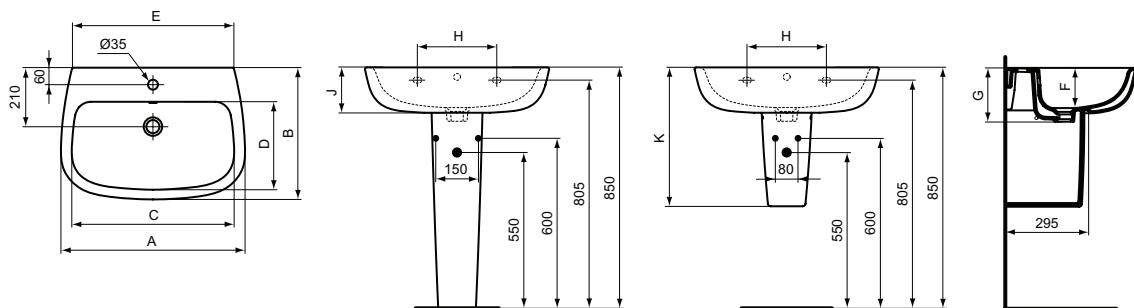

Finishes

- AA Chrome
- 01 Euro White

	A	B	C	D	E	F	G	H	J	K
T2797	650	465	575	310	510	145	190	280	160	490
T2798	600	455	525	300	520	145	190	280	160	490
T2799	550	450	480	295	470	130	180	280	150	480
T2808	500	415	435	265	470	130	180	200	150	480