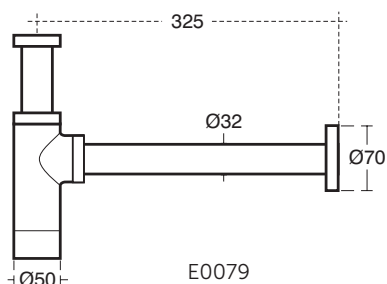

Finishes

- AA Chrome
- XG Silk Black
- O1 Euro White

E0079