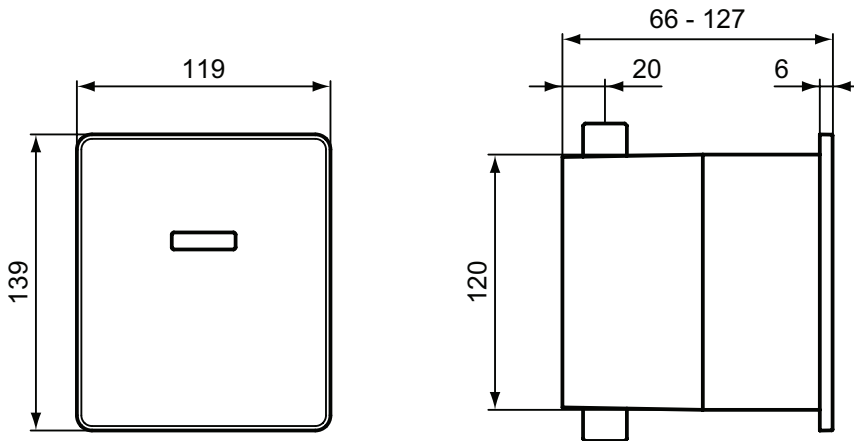

Description

Septa Pro™ U1 urinal flush actuator
For combination with ProSys™ universal urinal frame R016367

- Included flushing device with protective box
- IR actuation
- Brushed stainless-steel front plate
- Infrared sensor (with automatic setting feature)
- Dynamic sensor: constantly adjusts the optimum range
- Temporary-off (cleaning) and short-on (manual flush) activate with touch
- Flush time and sensor sensitivity adjustable with touch
- 24- or 48-hour hygienic flush and pre-flush activate with touch
- Operating pressure: 0,310 bar
- Flow rate: ca. 20 l/min (3 bar)
- Mains power supply 230V/6V
- Vandal resistant
- Unbranded (without logo)

Installation systems

Product	W x D x H mm	Kg	Article-No.	Price/EUR
Septa Pro™ U1 urinal flush actuator	119 x 6 x 139	2,0	P0114AA	

Finishes

AA Stainless Steel