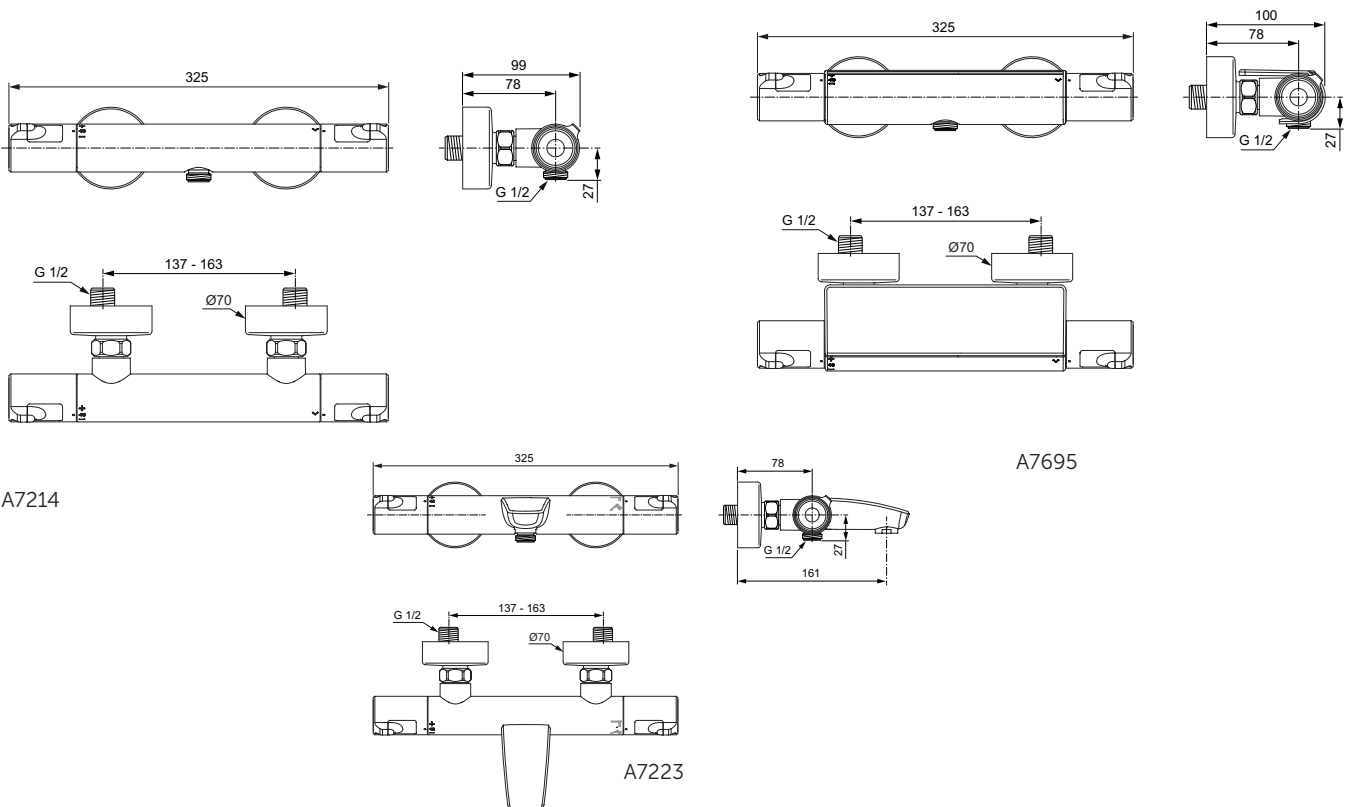

Finishes

AA Chrome