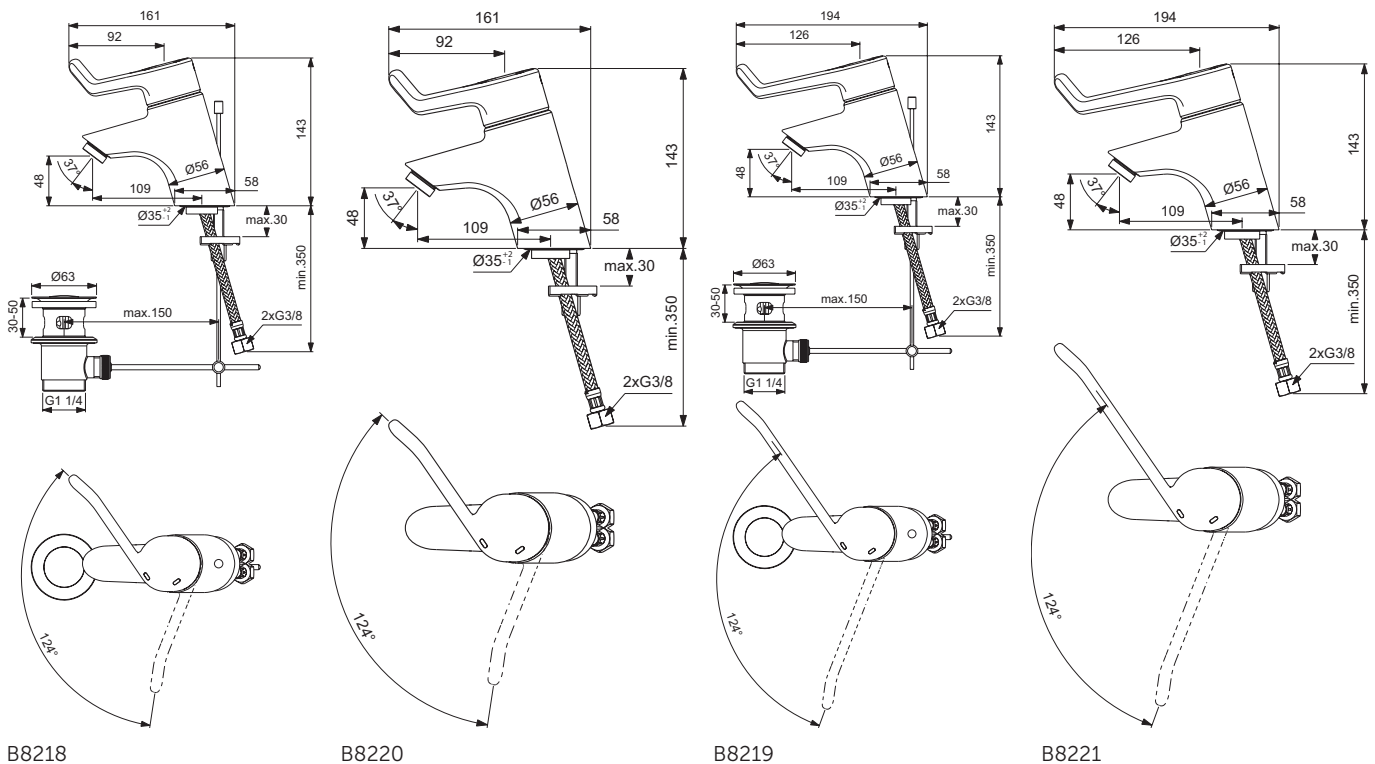

Finishes

AA Chrome