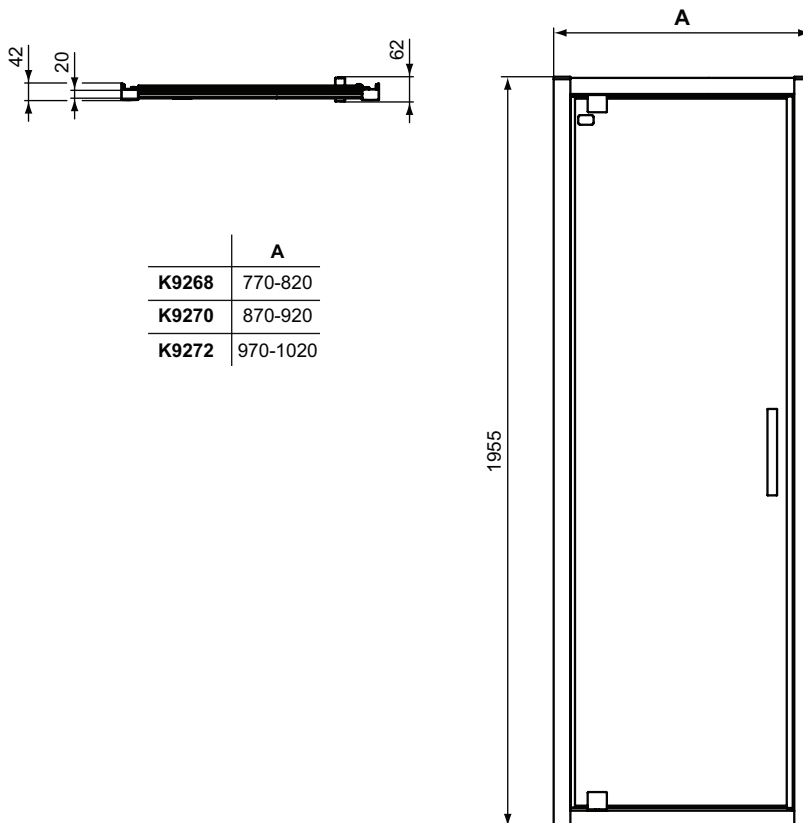

Finishes

V3 Silk Black

	A
K9268	770-820
K9270	870-920
K9272	970-1020

Wellness