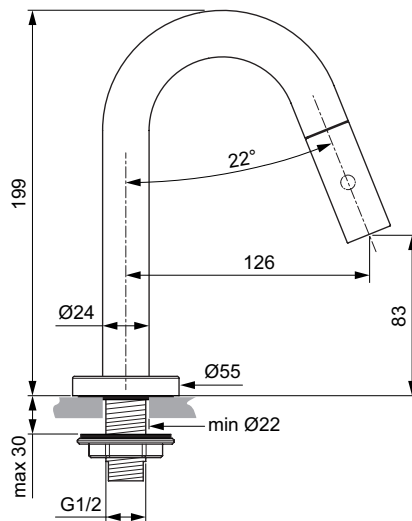

Finishes

XG Silk Black