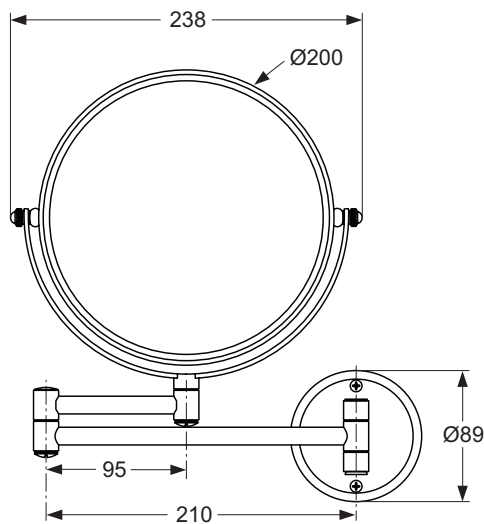

Description

Pedal bin
3L capacity
Floor standing
Opening by pedal

Cosmetic/Shaver mirror
180° turnable
Magnifying 3 times
Including fixation set
Wall mounted
200 mm mirror diameter

Product	W x D x H mm	Kg	Article-No.	Price/EUR
Pedal bin	174 x 235 x 257	0,9	A9104MY	
Cosmetic/Shaver mirror	238 x 20 x 293	1,2	A9111AA	

Finishes

- AA Chrome
- MY Stainless Steel

A9104

A9111

Accessories