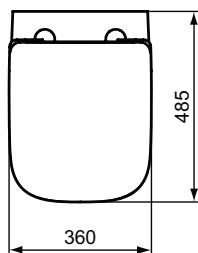

Finishes

01 Euro White