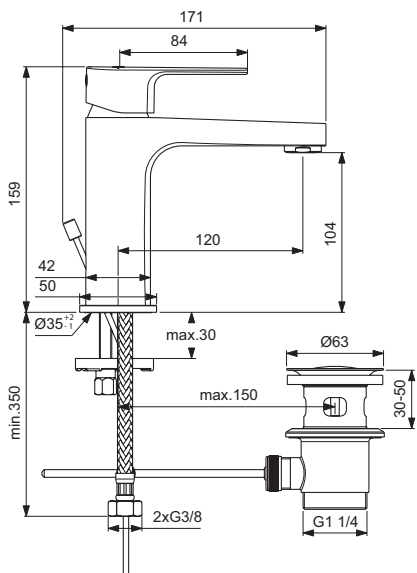

Finishes

AA Chrome

BC686