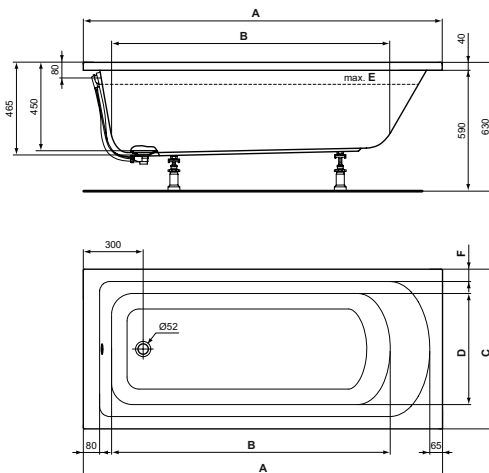

Finishes

- AA Chrome
- 01 Euro White

	A	B	C	D	E	F
K 2748 ..	1800	1395	800	555	295	60
K 2747 ..	1700	1295	800	555	285	60
K 2746 ..	1700	1295	750	505	250	60
K 2745 ..	1600	1195	700	460	210	60
K 8659 ..	1700	1295	700	460	228	60
K 8658 ..	1500	1095	700	460	194	60