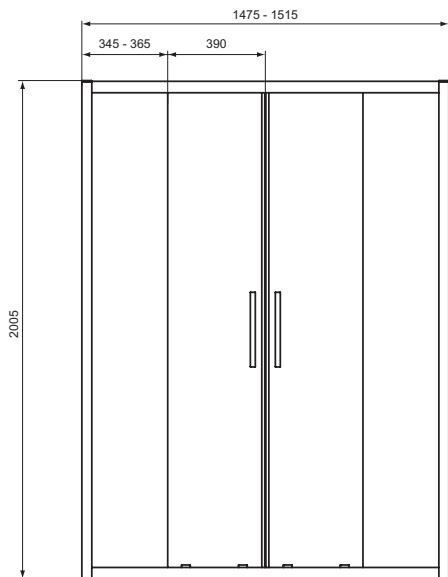

Finishes

EO Silver profile