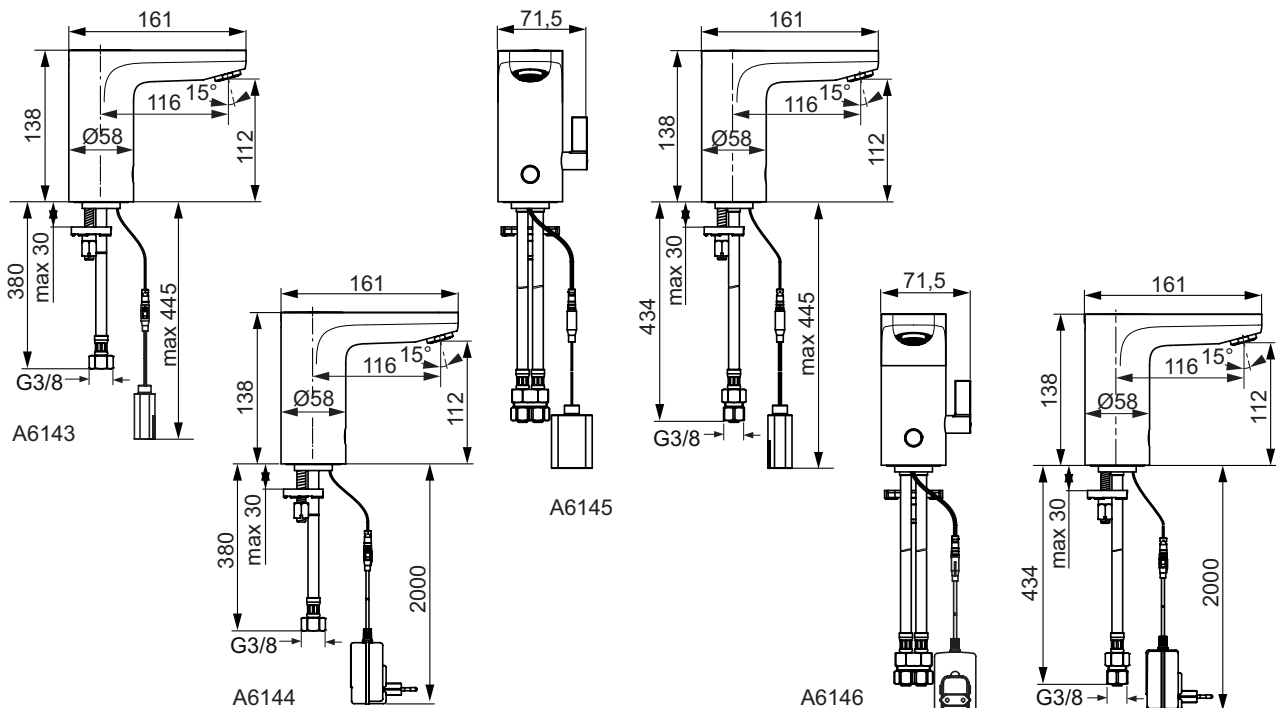

Finishes

AA Chrome

Public sector solutions