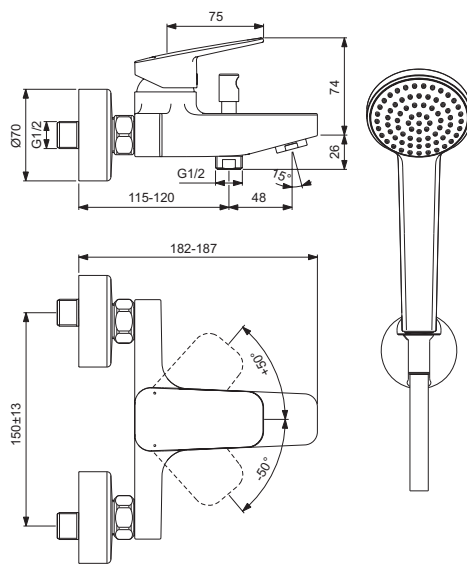

BD258

Sanitary brass