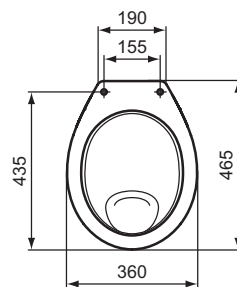

V3117

Finishes

01 Euro White