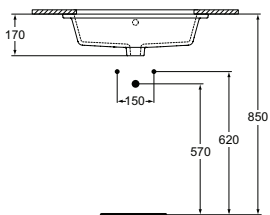

Finishes

- AA Chrome
- 01 Euro White

K0779