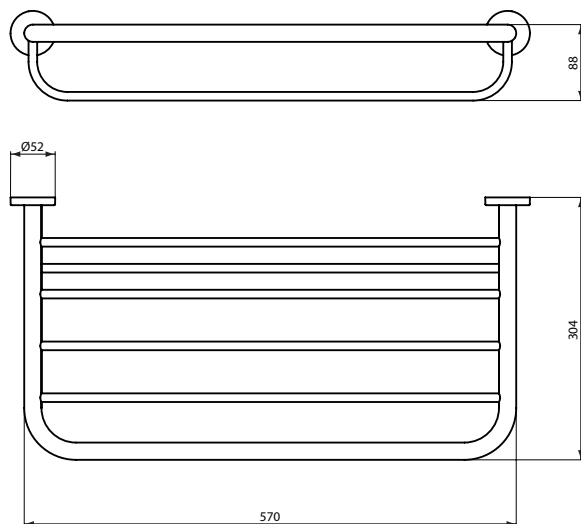

Description

Grab rail with soap holder
24 mm tube diameter
Including fixation set

Grab rail
24 mm tube diameter
Including fixation set

Bath towel shelf with towel rail
Including fixation set

Product	W x D x H mm	Kg	Article-No.	Price/EUR
Grab rail with soap holder	419 x 230 x 127	1,0	A9114AA	
Grab rail	350 x 80 x 50	0,6	A9126AA	
Bath towel shelf with towel rail	602 x 88 x 304	1,6	A9106AA	

Finishes

AA Chrome