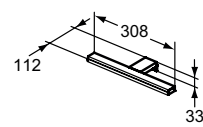

Description

LUXURY Light
LED light
230 V, 50 Hz, 1 x 9 W, IP44, Class II, Energetic class A, 700 Lm, 4000 Kelvin
Including mounting kit

COMPACT Light
LED light
230 V, 50 Hz, 1 x 6 W, IP44, Class II, Energetic class A, 360 Lm, 6000 Kelvin
Including mounting kit

TITTY Light
LED light
230 V, 50 Hz, 1 x 4,8 W, IP44, Class II, Energetic class A, 220 Lm, 4000 Kelvin
Including mounting kit

IRENE Light
LED light
220-240 V, 50-60 Hz, 1x6W IP44, Class II, Energetic class A, 125 Lm, 5700 Kelvin
Including mounting kit

PANDORA Light 60,8 cm
LED light
220-240 V, 50-60 Hz, 1 x 12 W, IP44, Class II, Energetic class A+, 1320 Lm, 5700 Kelvin
Including mounting kit

PANDORA Light 30,8 cm
LED light
220-240 V, 50-60 Hz, 1 x 8 W, IP44, Class II, Energetic class A+, 880 Lm, 5700 Kelvin
Including mounting kit

Type of materials: See section Technical information: Materials

Product	W x D x H mm	Kg	Article-No.	Price/EUR
LUXURY Light	344 x 92 x 43	0,4	T2907AA	
COMPACT Light	200 x 80 x 19	0,4	T2908AA	
TITTY Light	80 x 95 x 47	0,2	T3153AA	
IRENE Light	286 x 102 x 30	0,3	T2909AA	
PANDORA Light 60,8 cm	608 x 112 x 33	0,3	T322967	
PANDORA Light 30,8 cm	308 x 112 x 33	0,3	T320967	

Finishes

AA Chrome

T3209