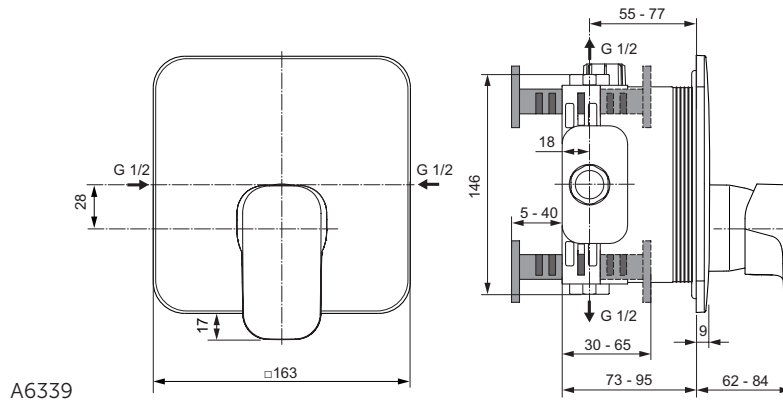

Finishes

AA Chrome

Sanitary brass

Description

3-hole bath & shower mixer
 40 mm Multiport ceramic cartridge
 Hot water limiter – integrated
 Spout with integrated pull manual diverter 220 mm
 Cascade aerator
 Metal handle with red and blue colour indication - printed on handle
 With accessories (metal shower hose 1500 mm, 1F STICK hand shower 8 l/min)
 Non return valve
 Comply with EN1111