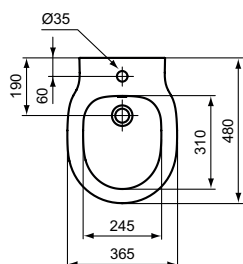

Description

Wall mounted bidet with Fully hidden fixation
Compact (Short Projection) - only 48 cm
One tap hole
Including fixation kit TT0299598 (for fully hidden attachment - no lateral holes)
In carton box
EN 14528

Recommended equipment

Installation systems (see section Installation systems) for wall mounted bidet

Product	W x D x H mm	Kg	Article-No.	Price/EUR
Wall mounted bidet with Fully hidden fixation, short projection - Available until 30.06.2022	365 x 480 x 305	21,0	E119201	

Recommended equipment	Article-No.	Price/EUR
Siphon waste for bidet G1 1/4	A2307AA	
Stop angle valve (water connection G1/2, connection with mixer 10 mm/ G3/8) - 1 pc	B7883AA	

Finishes

- AA Chrome
- 01 Euro White

E1192