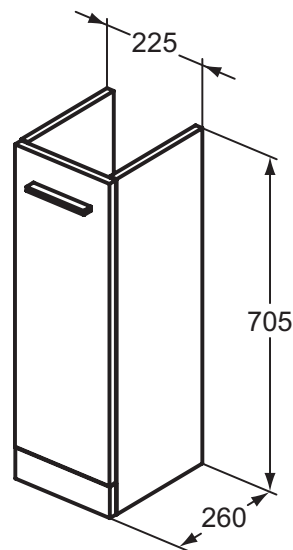

New

Description

Pedestal basin unit
1 door, soft close system
Handle not included - separate order
Floor standing
Incl. monting kit

For assembly with:
- i.Life A Handwash basin 40 cm T470801
Recommended: Space Saving Siphon EE23033967 (please, order separately)

Available April 2022

Furniture
and mirrors

Product	W x D x H mm	Kg	Article-No.	Price/EUR
Pedestal basin unit	400 x 300 x 1200	10,8	T5266xx	
Necessary equipment				
Handle not included (Please choose from the different finishes)			T5324YE T5324XG	

Finishes

- XG Silk Black
- YE Brill Aluminium
- **XX:**
- DU Matt White
- NF Sand Beige Matt
- NG Quartz Grey Matt
- NV Carbon Grey Matt
- NH Greige Matt
- NX Natural Oak
- NW Coffee Oak

T5266