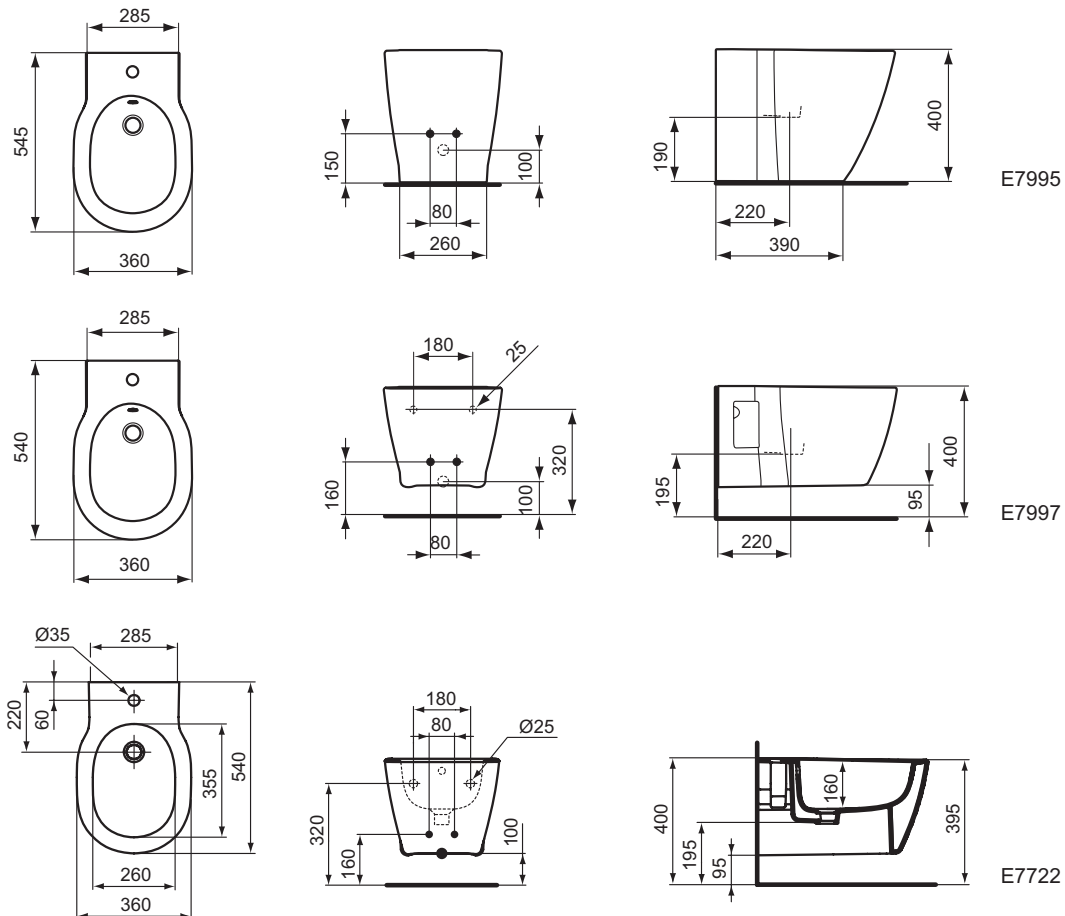

Finishes

- AA Chrome
- 01 Euro White
- MA Euro white Ideal Plus