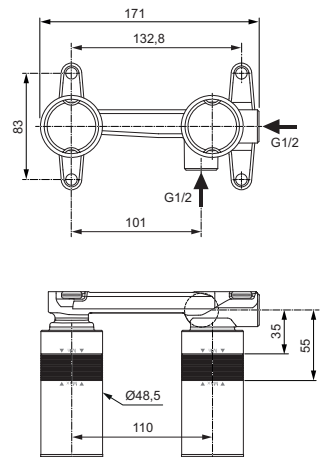

Recommended equipment

Extension Kit for multiway diverter (max 20 mm distance)	A963554NU	
--	-----------	--

Sanitary brass

A2391

A5948

A1313

New

Description