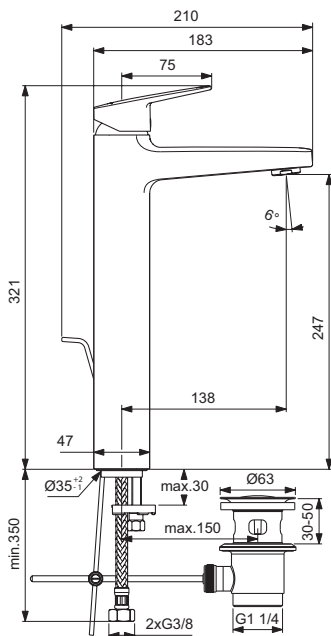

Finishes

AA Chrome