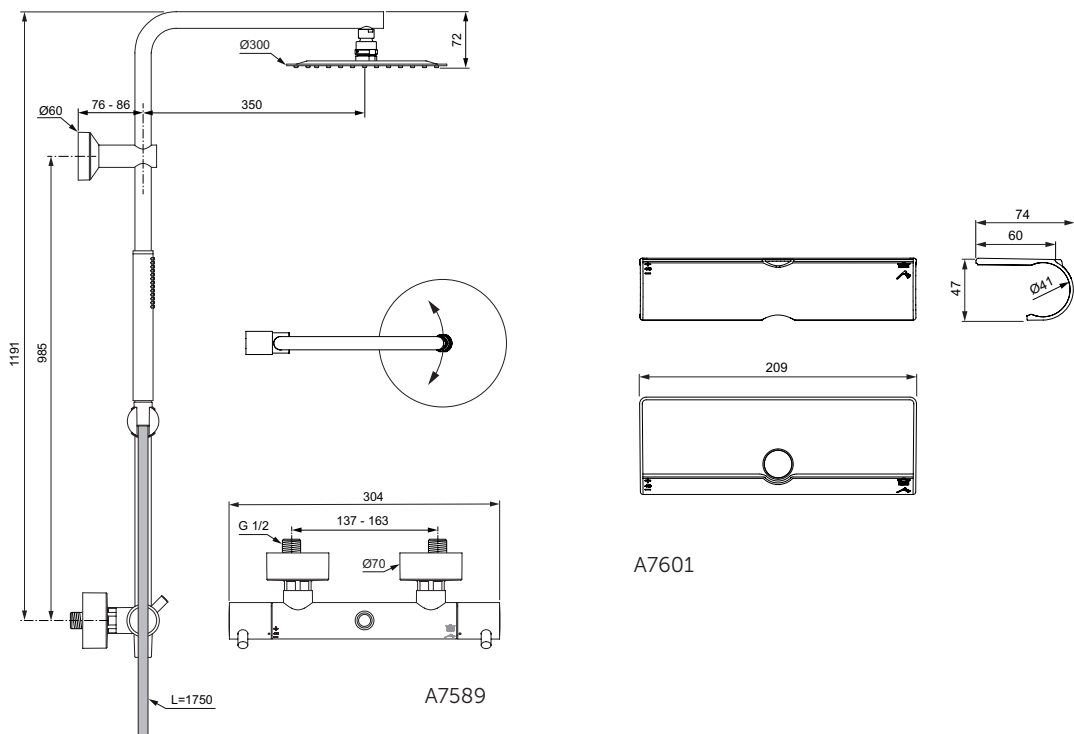

Finishes

AA Chrome