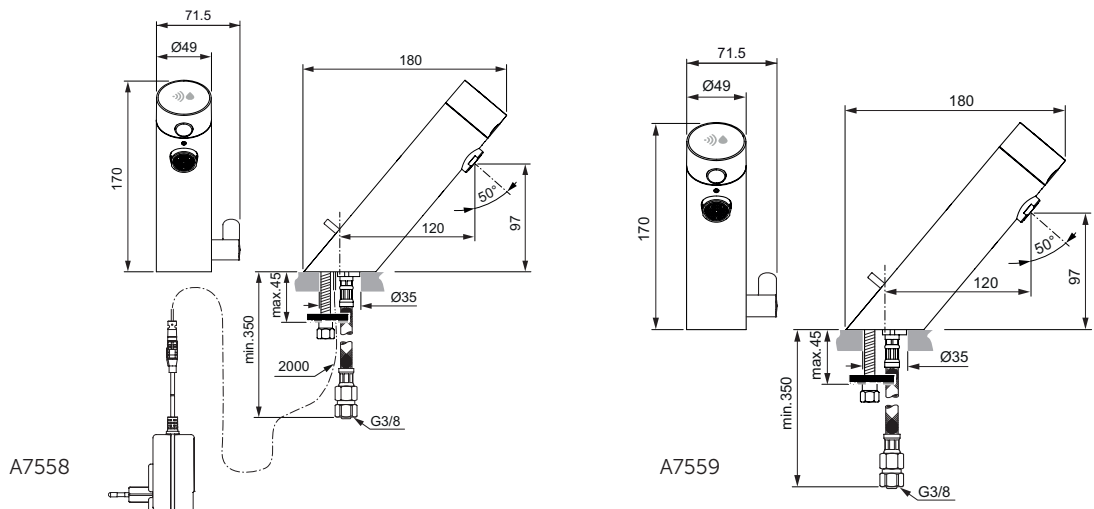

Finishes

- AA Chrome
- B3 Black Onyx
- XG Silk Black