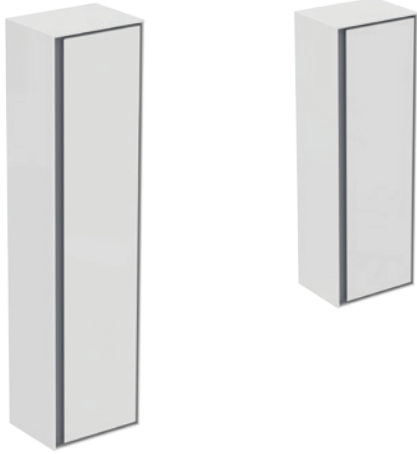

	A	B
E 0847..	580	409
E 0846 ..	530	409
E 0844..	480	409
E 0842..	430	402

Description

High Column
 Wall mounted, reversible
 1 door with edged panel (handle not necessary)
 Soft close system
 4 internal glass shelves
 1 internal wooden shelf
 Including: Mounting kit