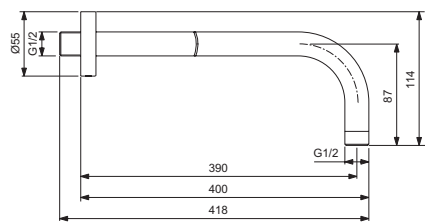

Finishes

- AA Chrome
- A2 Brushed Gold
- A5 Magnetic Grey
- GN Silver Storm