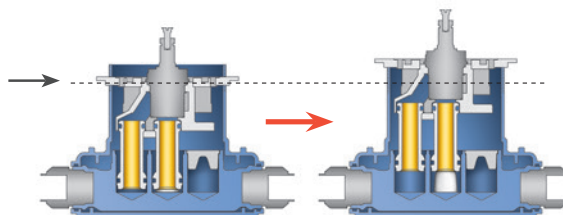

TELESCOPIC FUNCTION

The telescopic function permits different installation depths of up to 17 mm to be levelled up without difficulty.