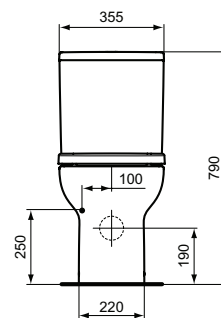

New

Description

Floor standing WC bowl RimLS+ Ideal Standard i.life A for combination
Rimless flushing technology - RimLS+
Horizontal outlet universal, washdown
Incl. fixation set TT0257919
EN 997
In carton box

For assembly with:

Toilet cistern for WC combination 4,5/3 L cistern, side inlet valve
In carton box
Toilet cistern for WC combination 4,5/3 L cistern, bottom inlet valve
In carton box
Seat and cover, duroplast, metal hinges
Seat and cover, duroplast, SOFT CLOSE, Easy Take Off

Available April 2022

Product	W x D x H mm	Kg	Article-No.	Price/EUR
Floor standing WC bowl RimLS+ for combination	355 x 660 x 400	24,2	T472101	
Necessary equipment				
Toilet cistern for WC combination, 4,5/3 L cistern, side inlet valve	360 x 160 x 390	13,0	T524701	
Toilet cistern for WC combination 4,5/3 L cistern, bottom inlet valve	360 x 160 x 390	13,0	T472301	
Seat and cover, duroplast, metal hinges	360 x 445 x 45	2,5	T453001	
Seat and cover, duroplast, SOFT CLOSE, Easy Take Off	360 x 445 x 45	2,5	T453101	

Finishes

01 Euro White

T002767	J324867	T682067	T002667
A 85	140	200	190

T002767	J324867	T682067	T002667
A 85	140	200	190