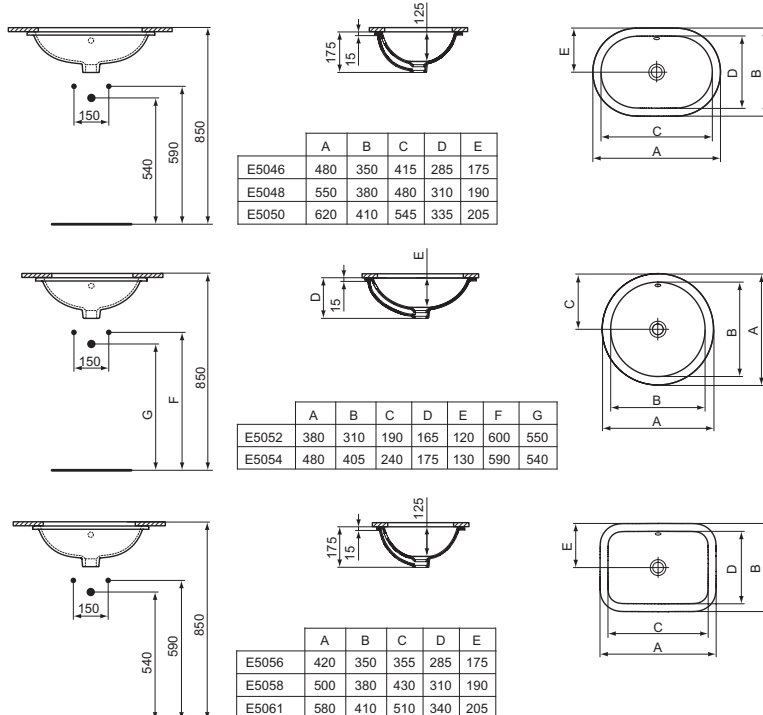

Finishes

- AA Chrome
- 01 Euro White
- MA Euro white Ideal Plus