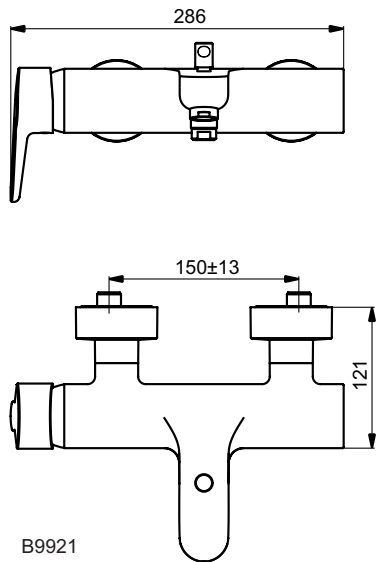

Finishes

AA Chrome