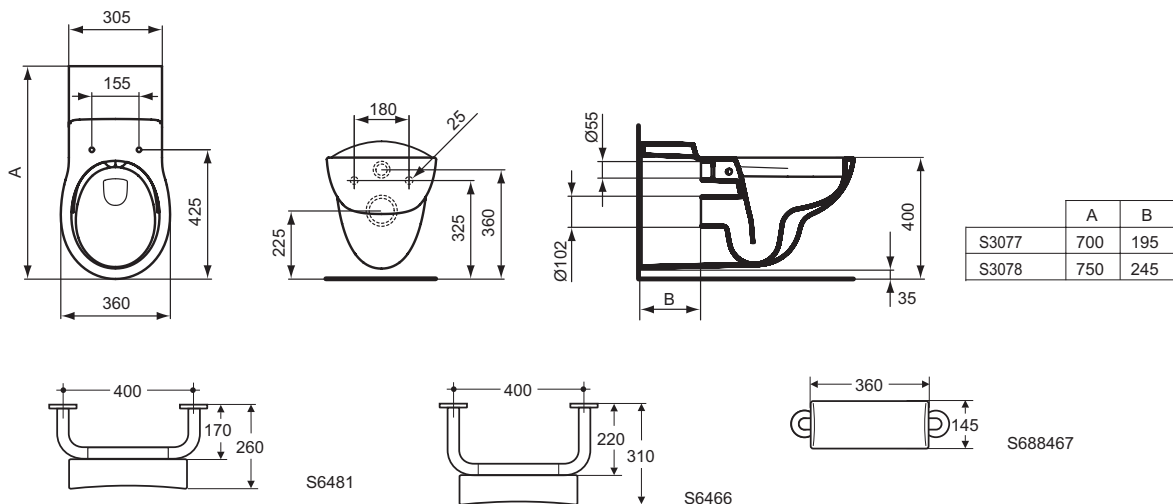

Finishes

- AC White
- MY Stainless Steel
- LJ Grey Varnish
- 01 Euro White
- 36 Blue
- RN Charcoal