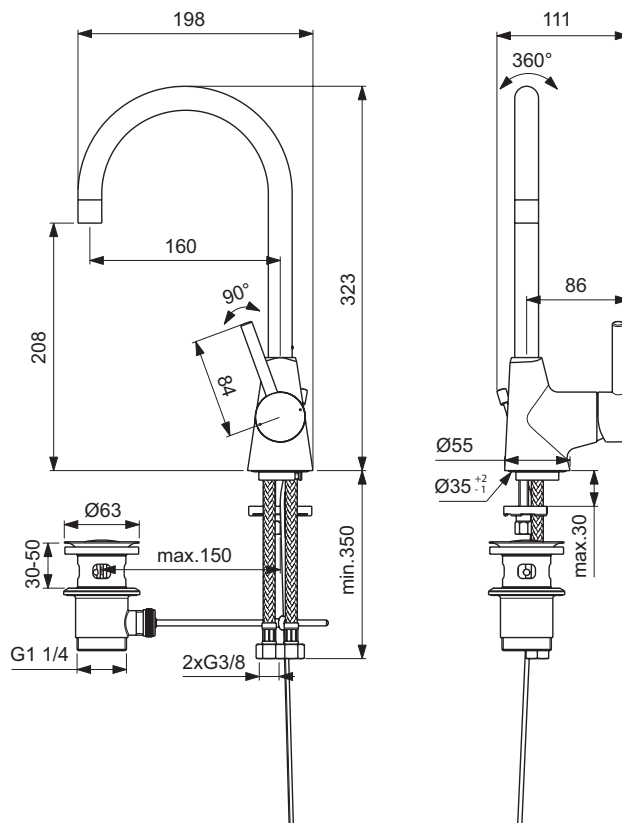

Price/EUR

Finishes

AA Chrome

Sanitary brass