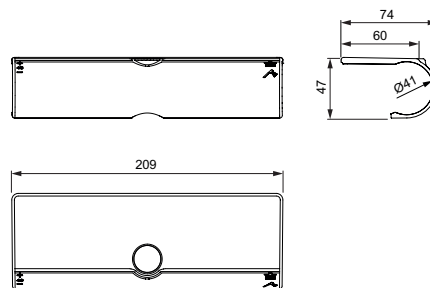

A7601

Finishes

AA Chrome