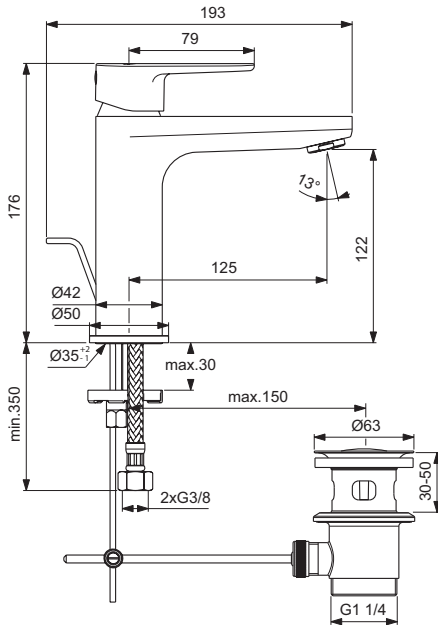

Description

One-hole basin mixer H120
28 mm ceramic cartridge FirmaFlow® with hot water limiter
Metal handle with red and blue indicator
Aerator Perlator with 5 l/min flow rate limiter
Decorative rosette part of the body (one piece)
Easy-Fix system for installation
Flexible hoses G3/8" for water supply system connection
Metal pop-up waste
Finishes:
- technology electroplating (AA)
- technology powder coating (XG)
Comply with EN817

Options:
- without pop-up waste

Sanitary brass

Product

Product	Article-No.	Price/EUR
One-hole basin mixer H120 with metal pop-up waste	BC699AA BC699XG	
One-hole basin mixer H120 without pop-up waste	BC554AA BC554XG	

Finishes

- AA Chrome
- XG Silk Black

BC699XG