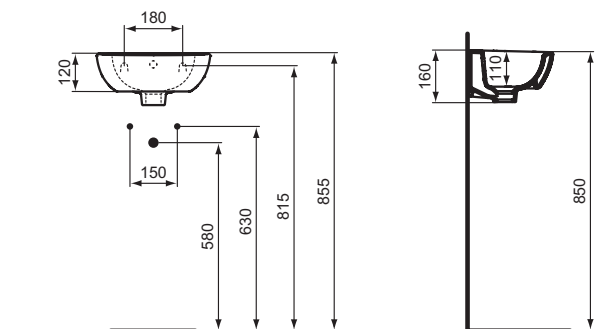

Description

Handwash basin 35 cm
With overflow
- Right tap hole punched
- Left tap hole punched
EN 14688
For assembly with: Alone with siphon

Product	W x D x H mm	Kg	Article-No.	Price/EUR
Handwash basin 35 cm, left tap hole punched, loose on pallet	350 x 260 x 160		W330001	
Handwash basin 35 cm, right tap hole punched, loose on pallet	350 x 260 x 160		E871601	

Recommended equipment

Wall hanger Steel fixation			E501067	
Siphon waste G1 1/4 - tubular type			A2305AA	
Stop angle valve (water connection G1/2, connection with mixer 10 mm/ G3/8) - 1 pc			B7883AA	
Escutcheon for siphon G1 1/4 (in case installation with mixer without pop-up waste)			B4801AA	

Finishes

- AA Chrome
- 01 Euro White

W3300

E8716