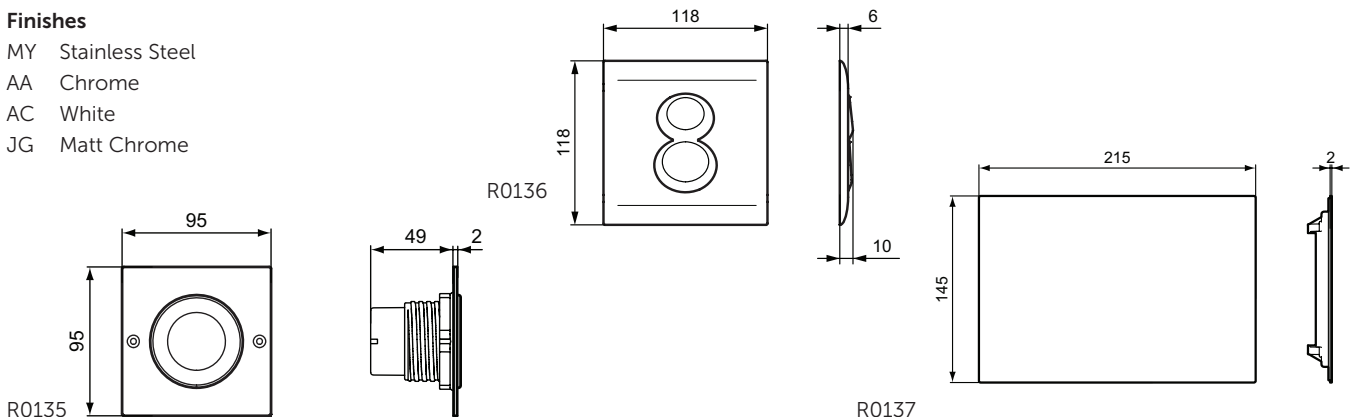

Finishes

- MY Stainless Steel
- AA Chrome
- AC White
- JG Matt Chrome