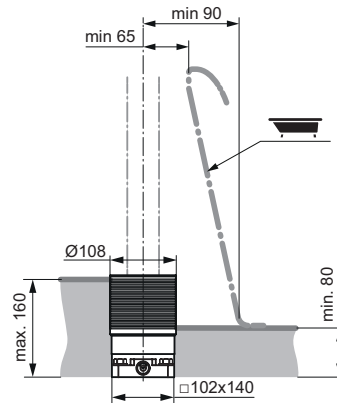

Description

Freestanding bath & shower mixer
38 mm ceramic cartridge FirmaFlow® with hot water limiter
New design brass body – 2 pieces
Aerator Cascade
Metal handle with red and blue colour indication - printed on handle
Automatic diverter
Hand-spray Stick
Shower hose Idealflex 1250 mm
To be used only in combination with: New KIT 1 – vertical adjustable and suitable for in-floor installation 80 - 160 mm floor thickness
Floor base escutcheon chrom
Comply with EN817

Necessary equipment

Internal Kit 1 (A6133NU)

Sanitary brass

Product

Freestanding bath & shower mixer

Article-No.

A6120AA

Price/EUR

Necessary equipment

Kit 1, built-in unit

A6133NU

Finishes

AA Chrome