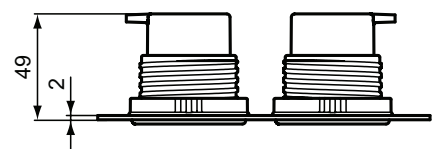

Finishes

- AA Chrome
- AC White
- JG Matt Chrome
- MY Stainless Steel