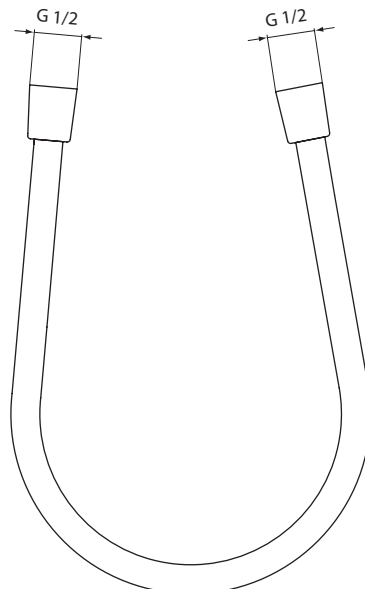

Finishes

- AA Chrome
- A2 Brushed Gold
- A5 Magnetic Grey
- GN Silver Storm
- XG Silk Black