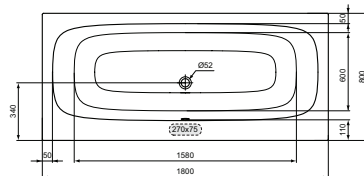

Recommended equipment

Leg set	C896067	
MULTIPLEX Waste syphon Ø 52 mm, chrome	K7804AA	
Wall brackets for bathtubs (3 pcs.)	K711167	

Finishes

- AA Chrome
- 01 Euro White

T4763

T4764

T4765

New