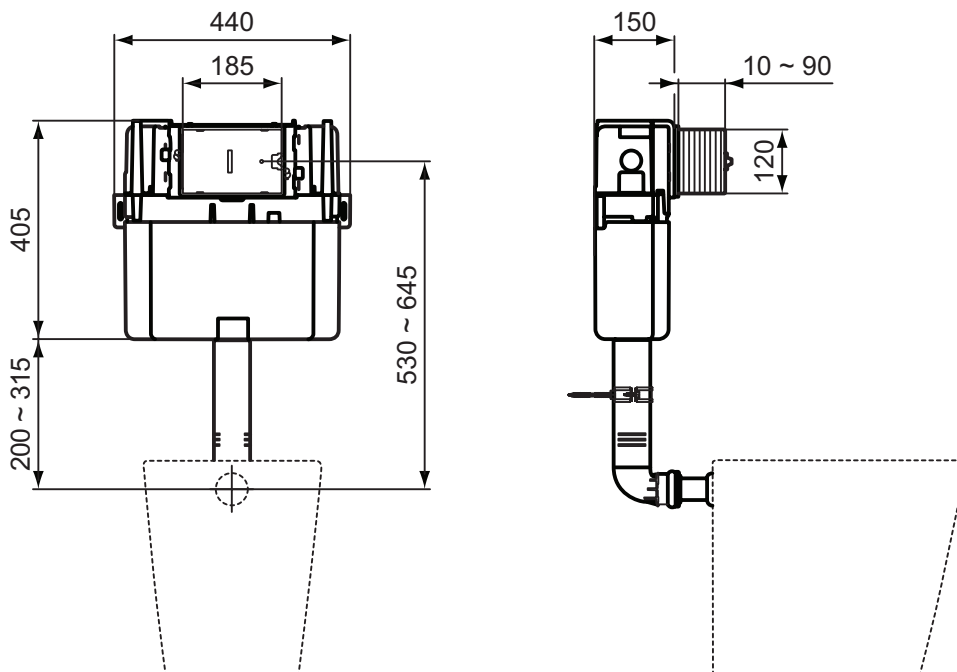

Necessary equipment

For assembly with control plates (separate order):

Mechanical control plates: Oleas™ (in case of frontal actuation) M1, M2, M3, M4; Solea™ M1, M2; Septa Pro™ M1,M2

Mechanical control plates: Oleas™ (in case of top actuation) M1, M2, M3, M4 (in combination with conversation kit for TOP actuation Oleas™)

Conversation kit for actuation from TOP for mechanical control plates Oleas™ M1, M2, M3, M4 R017667

OR

Mechanical control plates (in combination with SmartFlush kit R018667): Oleas™ SmartFlush M1, M2

SmartFlush kit (in combination with Mechanical control plates Oleas™ SmartFlush M1, M2) R018667

OR

Pneumatic control plates (in combination with Pneumatic conversation kit R009267): Oleas™ P1, P2,P3 Solea™ P1,P2; Septa Pro™ P1, P2, P3, P4, Floor; Septa Pro™ XS P1,P2

Pneumatic conversation kit (in combination with pneumatic control plates) R009267

Product	W x D x H mm	Kg	Article-No.	Price/EUR
ProSys™ 150M built-in cistern	440 x 150 x 530-645	3,9	R014167