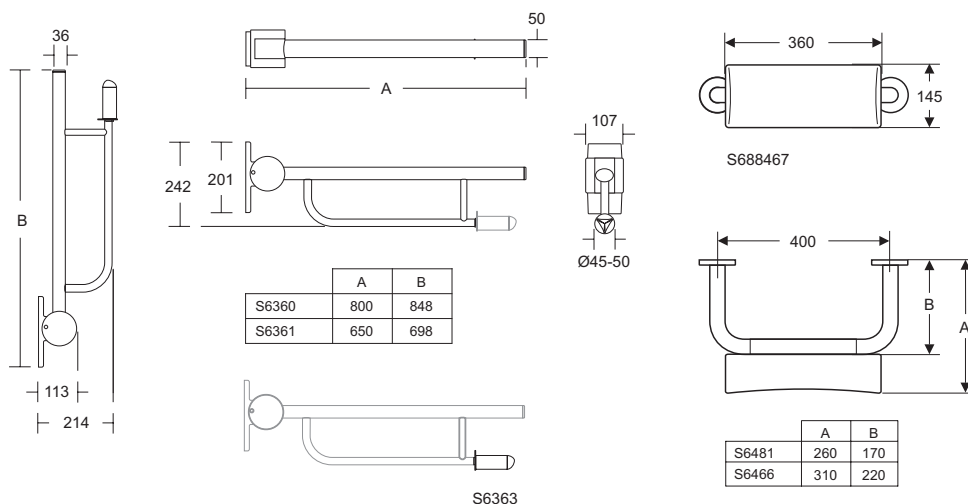

Finishes

- AC White
- MY Stainless Steel
- LJ Grey Varnish
- 36 Blue
- RN Charcoal