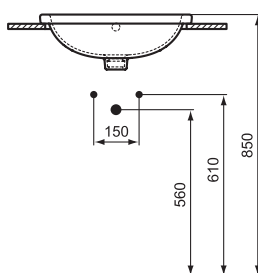

Description

Countertop basin 50 cm
In carton box
EN 14688
Including: Furniture cutting template VV2401290519

Semi-countertop basin 55 cm
In carton box
EN 14688
Including: Fixation set E209167, Furniture cutting template VV2401290520

Product	W x D x H mm	Kg	Article-No.	Price/EUR
Countertop basin 50 cm	500 x 430 x 180	9,5	T059201	
Semi-countertop basin 55 cm	550 x 450 x 195	13,5	T059001	

Recommended equipment

Siphon waste G1 1/4 - tubular type	A2305AA	
Stop angle valve (water connection G1/2, connection with mixer 10 mm/ G3/8) - 1 pc	B7883AA	
Escutcheon for siphon G1 1/4 (in case installation with mixer without pop-up waste)	B4801AA	

Finishes

- AA Chrome
- 01 Euro White

T0590