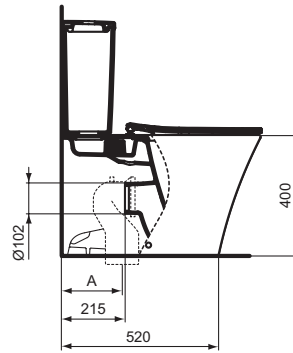

A 60 - 150	175 - 205	155 - 225	165 - 210

E0137
E0737