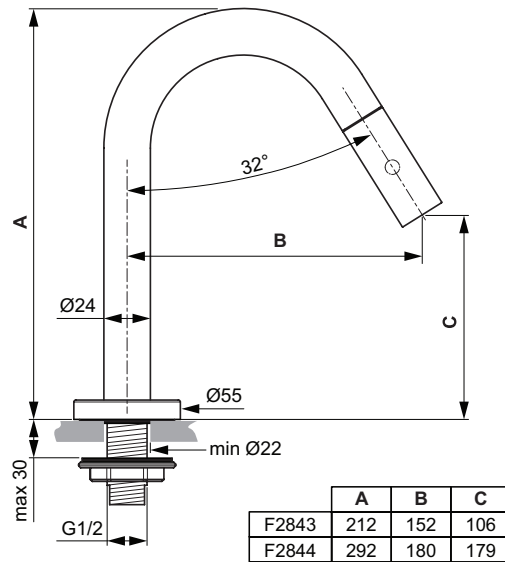

Finishes

AA Chrome