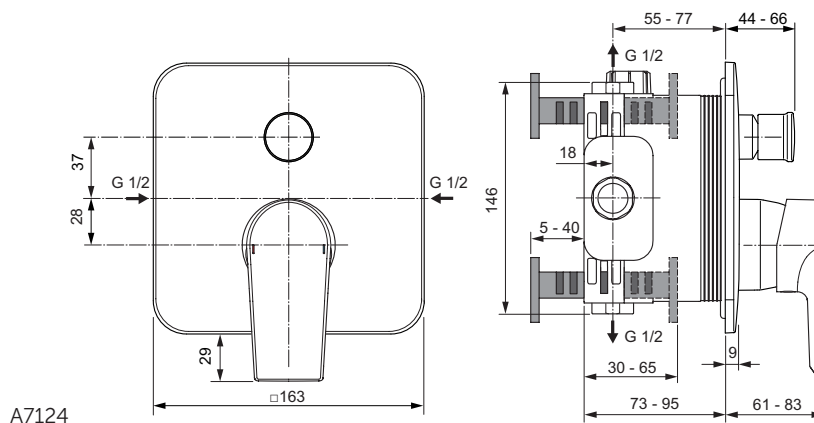

Finishes

AA Chrome