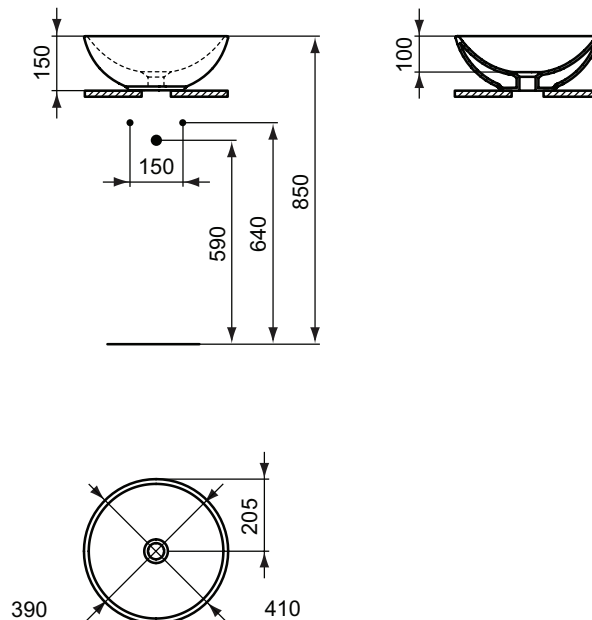

Finishes

- AA Chrome
- 01 Euro White
- V3 Silk Black (Matt Black)