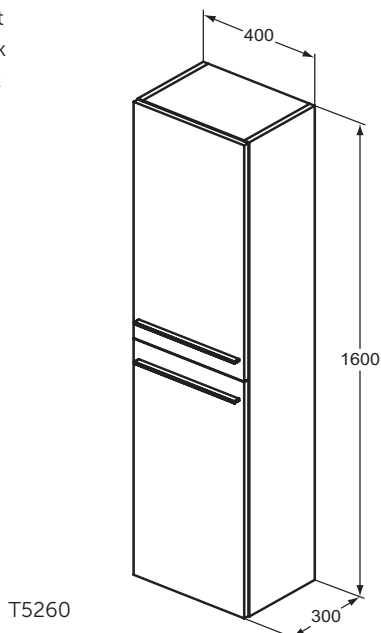

Finishes

- XG Silk Black
- YE Brill Aluminium
- **XX:**
- DU Matt White
- NF Sand Beige Matt
- NG Quartz Grey Matt
- NV Carbon Grey Matt
- NH Greige Matt
- NX Natural Oak
- NW Coffee Oak