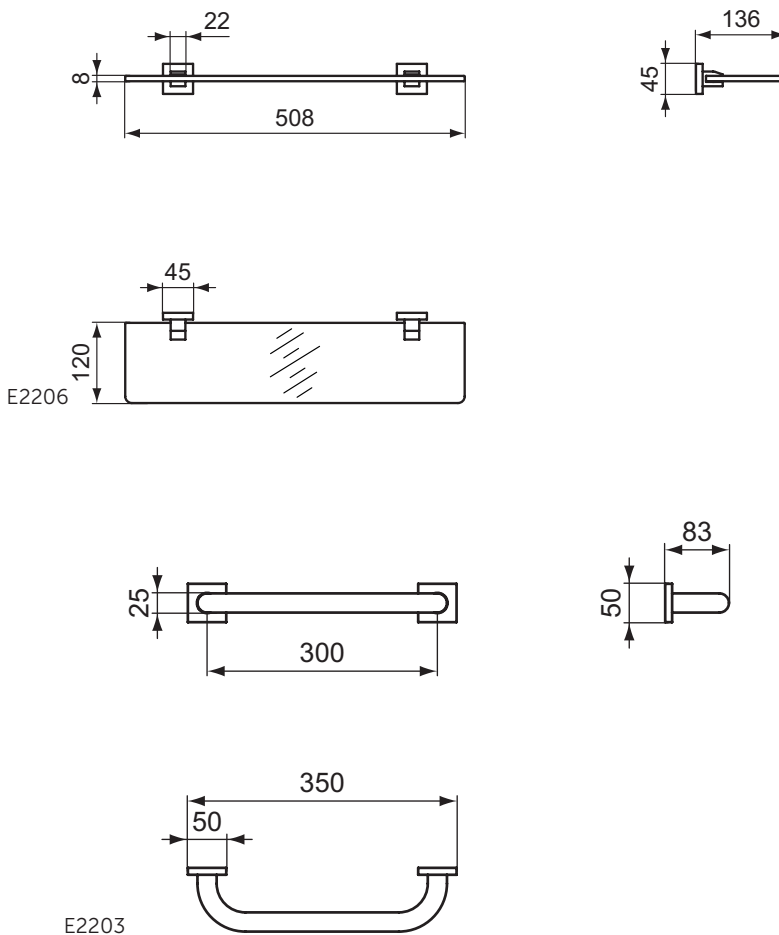

Grab rail
 Included fixing set

Product	W x D x H mm	Kg	Article-No.	Price/EUR
Shelf 52 cm	508 x 136 x 45	1,4	E2206AA	
Grab rail	350 x 83 x 50	0,6	E2203AA	

Finishes

AA Chrome

Description

Single robe hook
Including fixation set