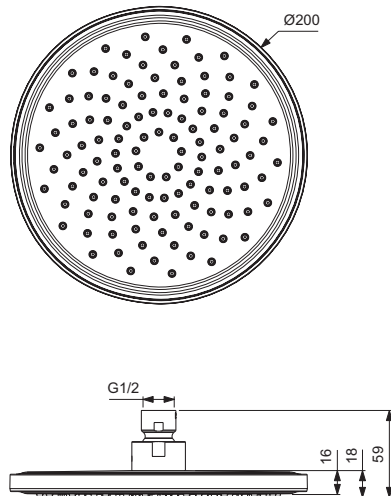

Product	Article-No.	Price/EUR
Shower head round Ø300 mm	A5803XG	
Shower head round Ø200 mm	BD140XG	
Shower head square 200x200 mm	B0024XG	

Finishes

XG Silk Black

A5803

BD140

B0024

Showers

Description