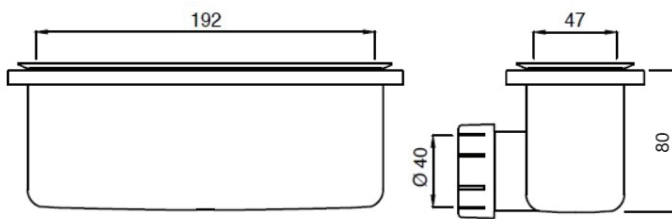

Description

Waste System with decorative cover in chrome (T4493AA)

Waste System with decorative cover in Black Matt (T4493V3)

DOMOPLEX waste device (K7814AA)
Ø52 mm
Chrome

TEMPOPLEX waste device (K7817AA)
Ø90 mm
Chrome

Wellness

Product

Product	Article-No.	Price/EUR
Waste System with decorative cover in chrome	T4493AA	
Waste System with decorative cover in Black Matt	T4493V3	
DOMOPLEX waste device Ø52 mm	K7814AA	
TEMPOPLEX waste device Ø90 mm	K7817AA	

Finishes

- AA Chrome
- V3 Black Matt

T4493