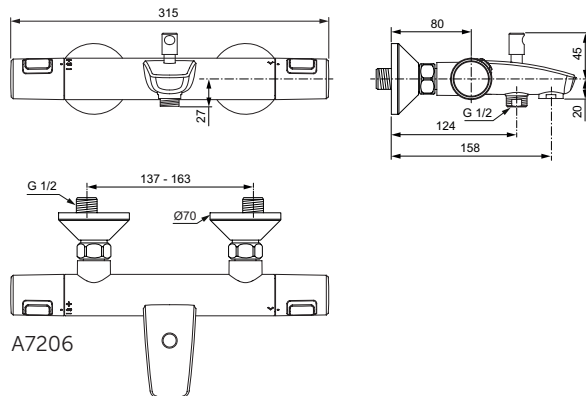

Description

Exposed thermostatic shower mixer
Exposed model, standard S-connectors
FirmaFlow®Therm cartridge
Ceramic valve G1/2 180°
Cool body technology
Without accessories
Plastic handles with hot water at 40°C stop button and 50% water volume stop button
Non return valve
Comply with EN 1111

Wrap over shelf for T25, T50, T100, T125 Ideal Standard thermostatic shower mixers exposed
Made of plastic
Chrome plated
Ideal Standard logo
Temperature indication to provide clear definition of temperature with figures

Exposed thermostatic bath & shower mixer
Exposed model, standard S-connectors
FirmaFlow®Therm cartridge
Ceramic valve G1/2 180°
Cool body technology
Without accessories
Plastic handles with hot water at 40°C stop button and 50% water volume stop button
Automatic diverter through the bath spout
Perlator aerator
Non return valve
Comply with EN 1111

Sanitary brass

Product	Article-No.	Price/EUR
Exposed thermostatic shower mixer	A7201AA	
Exposed thermostatic bath & shower mixer	A7206AA	
Recommended equipment		
Wrap over shelf for T25, T50, T100, T125 Ideal Standard thermostatic shower mixers exposed	A7215AA	

Finishes

AA Chrome

A7206