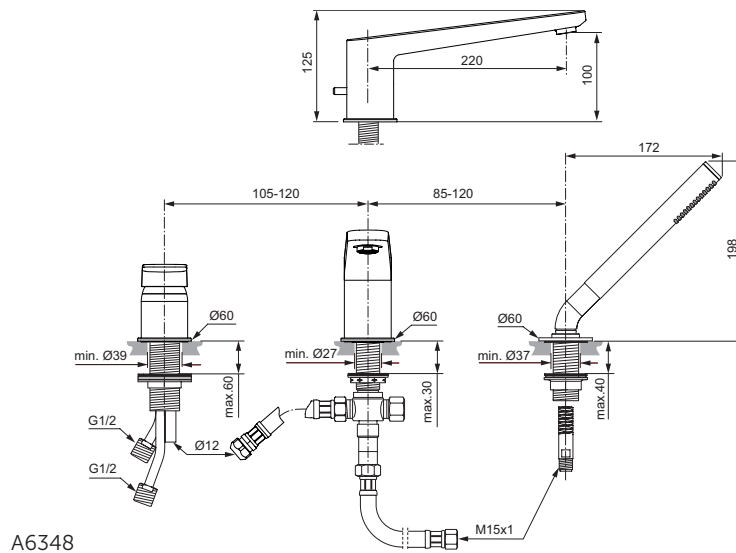

Finishes

AA Chrome