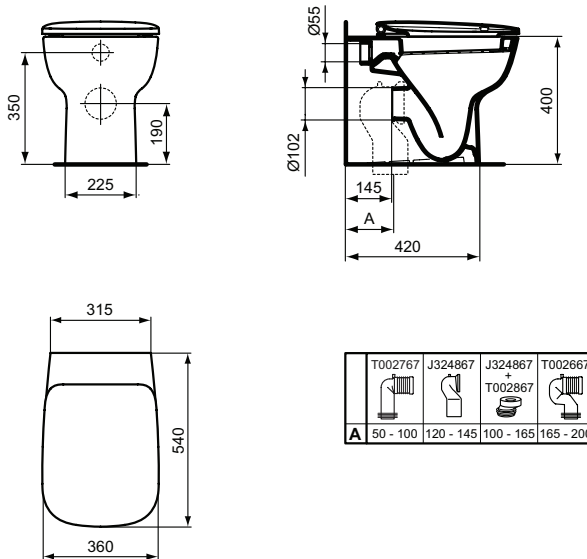

Finishes

01 Euro White