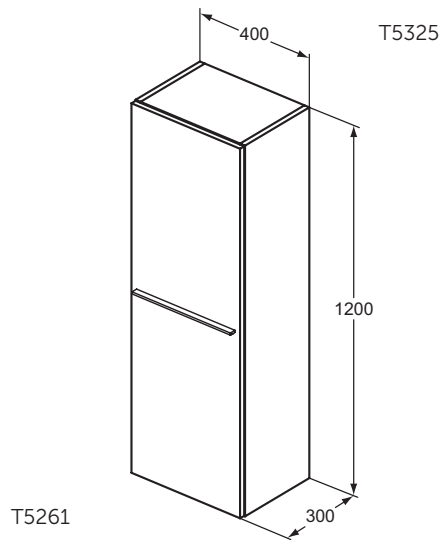

Finishes

- XG Silk Black
- YE Brill Aluminium
- **XX:**
- DU Matt White
- NF Sand Beige Matt
- NG Quartz Grey Matt
- NV Carbon Grey Matt
- NH Greige Matt
- NX Natural Oak
- NW Coffee Oak