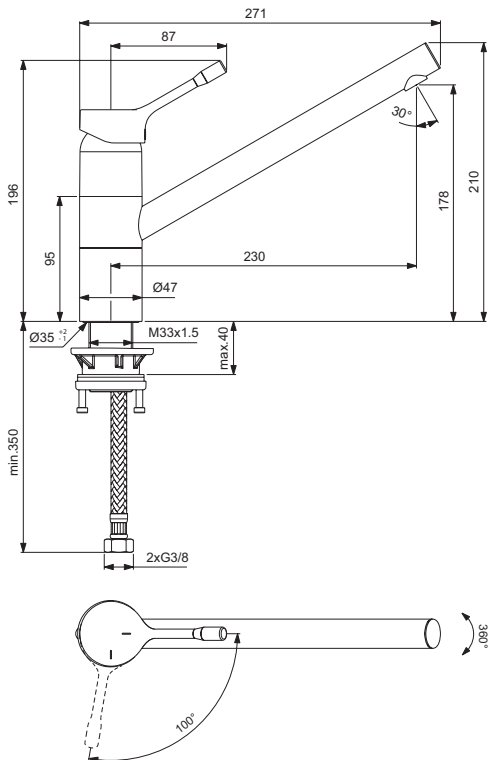

Sanitary brass

Product	Article-No.	Price/EUR
One-hole sink mixer with high attached spout	BC295AA BC295GN	
One-hole sink mixer with pull-out spout	BC297AA BC297GN	

Finishes

- AA Chrome
- GN Silver Storm

BC295