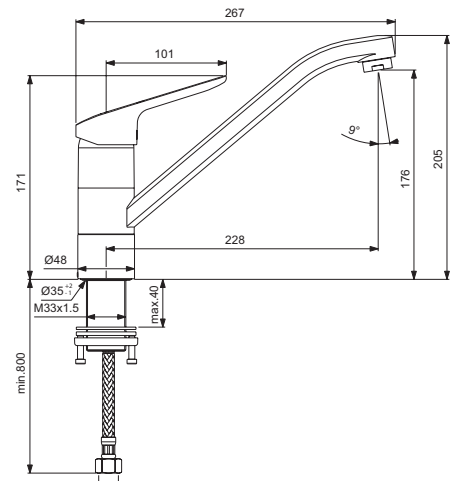

Description

One-hole sink mixer BlueStart® with tubular spout
Brass body with soldered tubular spout
Metal handle with red and blue colour indication - printed on handle
Cold water in central position BlueStart
Aerator Perlator M24x1
38 mm cartridge FirmaFlow® with hot water limiter + Click technology
Flexible hoses PEX G3/8"
Easy-Fix system for installation with centering & sealing ring
Comply with EN817
- The same for low pressure ND, with 3 pcs flexible hoses PEX G3/8"
for low pressure application
- Pre-window version, with Fixation-socket for window solution

Sanitary brass

Product

Product	Article-No.	Price/EUR
One-hole sink mixer	BC129AA	
One-hole sink mixer for low pressure ND	BC130AA	
One-hole sink mixer pre-window version	BC132AA	

Finishes

AA Chrome