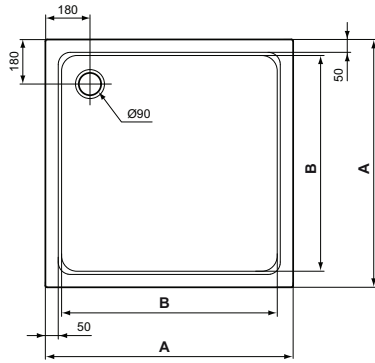

Finishes

- AA Chrome
- 01 Euro White

	A	B
K 2768 ..	1000	880
K 2767 ..	900	775
K 2766 ..	800	675