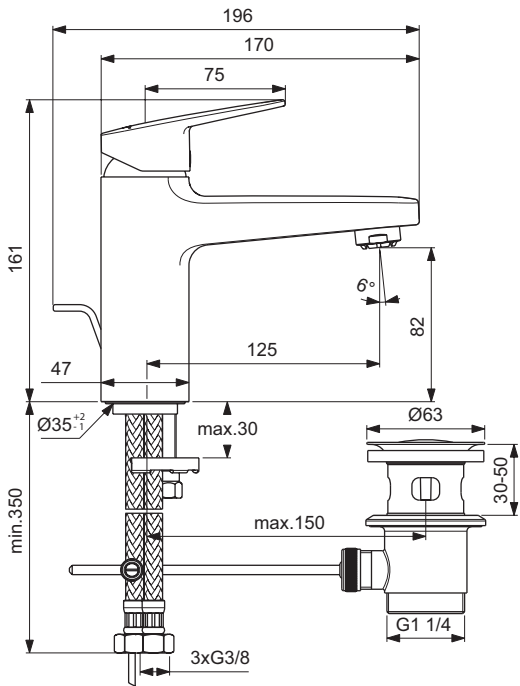

Finishes

AA Chrome

BD230