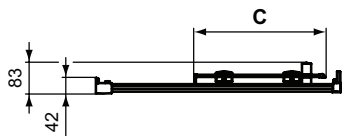

Finishes

V3 Silk Black