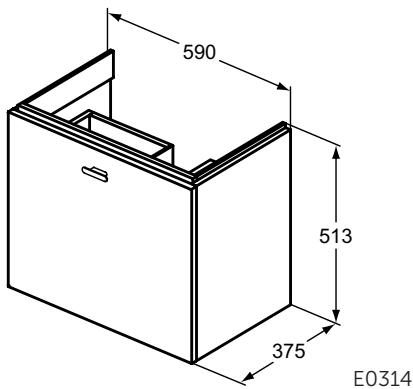

Finishes

WG Glossy White

KR Glossy Grey