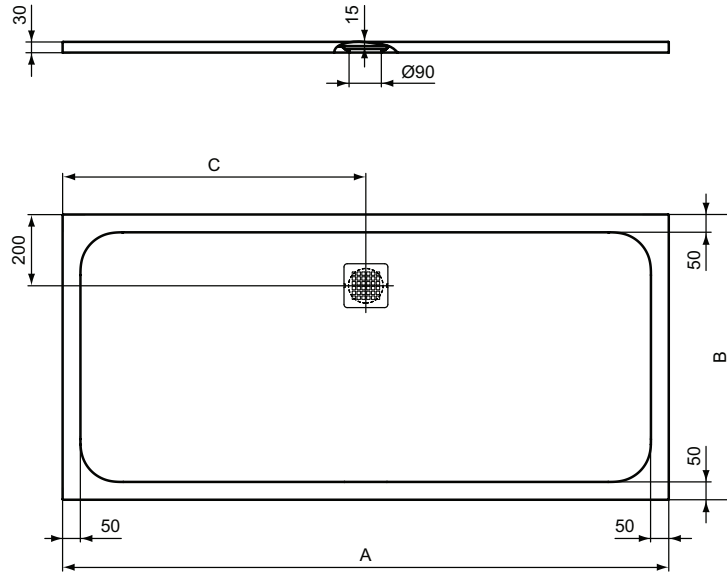

Recommended equipment

Universal support legs with bi-adhesive stripes (for size 1000 mm and more - 2 pcs K936467 are required)	K936467	
Waste System - without cover to go with the design of the shower tray Stainless steel waste cover	K936367	
Optional: Colour design waste cover (originally the shower trays are delivered with Stainless steel – non-coloured)	KV169FS	
	KV169FR	
	KV169FT	
	KV169FV	

Finishes

- FR Pure white
- FS Concrete grey
- FT Beach sand
- FV Jet black

	A	B	C
K8281	1700	700	850
K8284	1700	800	850
K8285	1700	900	850
K8304	1800	800	900
K8306	1800	900	900
K8320	1800	1000	900
K8343	2000	900	1000
K8327	2000	1000	1000