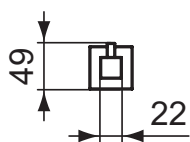

Finishes

AA Chrome

E2192