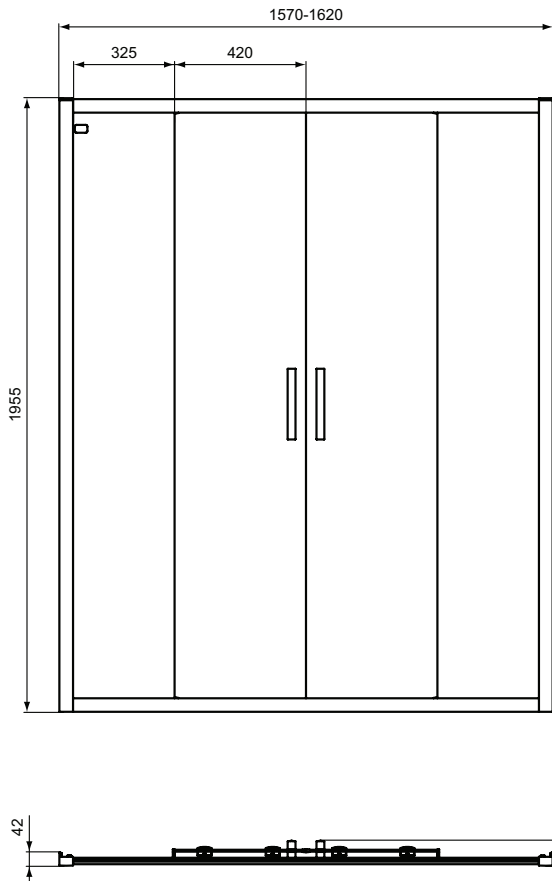

Finishes

V3 Silk Black

Wellness

Description

CONNECT 2 /bi-fold/ Bifold door (opening outwards as well as inwards)
 Height 195 cm
 6 mm safety transparent glass
 Anti - limestone treatment Ideal Clean
 Aluminum Bright silver/Matt white frames
 Solid chrome plated handle 225 mm
 Up to 25 mm adjustment per profile
 Suitable for a niche installation - from wall to wall - or corner installation (with fixed L Side panel)
 Can be combined with all shower trays Ideal Standard with the respective dimensions or can be installed directly on the tiles