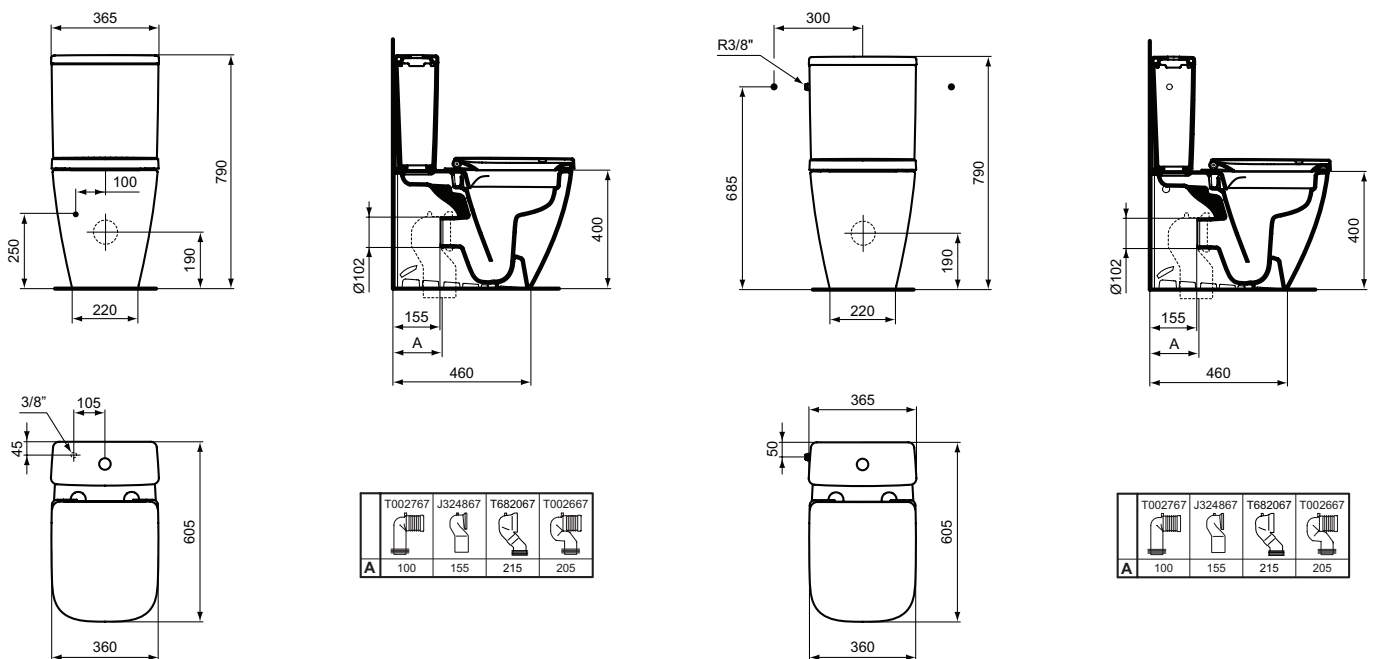

Finishes

01 Euro White

Ceramic products

New

Description

Floor standing WC bowl RimLS+ for combination
Ideal Standard i.life S
Compact (Short Projection) - only 60,5 cm
Rimless flushing technology - RimLS+
Horizontal outlet universal, washdown
Incl. fixation set TT0257919
EN 997
In carton box
Optional: outlet bends 90° (in case vertical installation) - please see drawing recommendations!