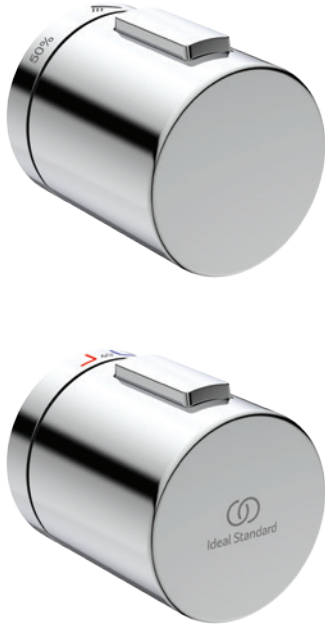

Description

Handle kit
Including function kit 2
Symbol for water outlet on knob collar
ECO saving button (except "cold" and "hot")

Volume handle for hand shower
Volume handle for head shower
Volume handle for side nozzle
Volume handle for bath inlet
For installation only with ARCHIMODULE THERMOSTAT built-in kit 1 (A1500NU) or Universal built-in kit 1 (A1501NU) and with escutcheon

Temperature handle kit with red/blue marks on the collar, Eco saving button
Volume handle, symbol cold water
Volume handle, symbol hot water
For installation only with ARCHIMODULE Universal built-in kit 1 (A1501NU) and with escutcheon

Necessary equipment

Built-in Kit 1 THERMOSTAT (A1500NU)
Built-in Kit 1 UNIVERSAL (A1501NU)

Product	Article-No.	Price/EUR
Volume handle kit for hand shower	A1544AA	
Volume handle kit for head shower	A1545AA	
Volume handle kit for side nozzle	A1546AA	
Volume handle kit for bath inlet	A1547AA	
Temperature handle kit with red/blue marks on the collar, Eco saving button	A1548AA	
Volume handle kit, symbol cold water	A1554AA	
Volume handle kit, symbol hot water	A1555AA	
Necessary equipment		
Built-in KIT1 THERMOSTAT	A1500NU	
Built-in KIT1 UNIVERSAL	A1501NU	
Recommended equipment		
Elongation for flow rate handle (15 mm)	A963738NU	
Elongation for temperature control handle (15 mm)	A963739NU	

Finishes

AA Chrome