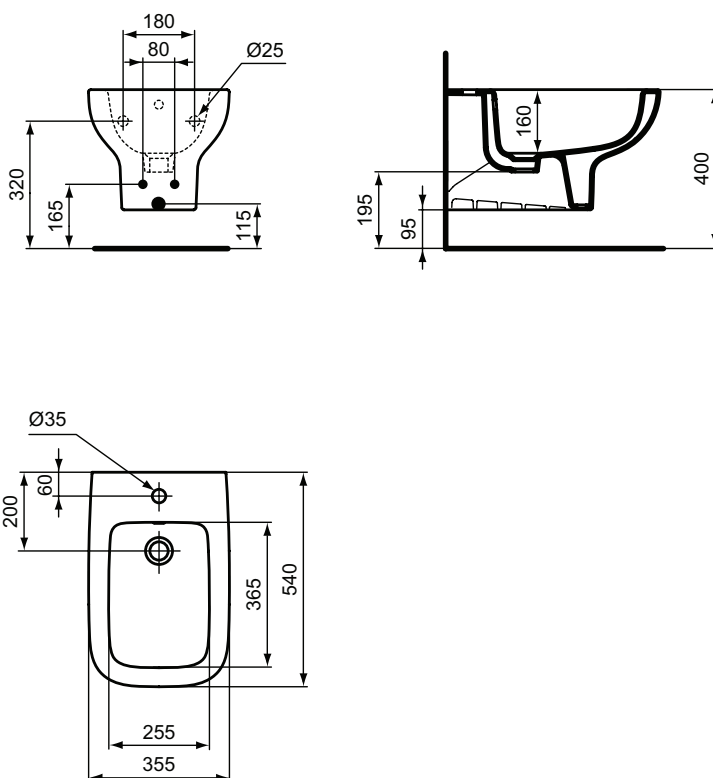

T4817

Finishes

- AA Chrome
- 01 Euro White