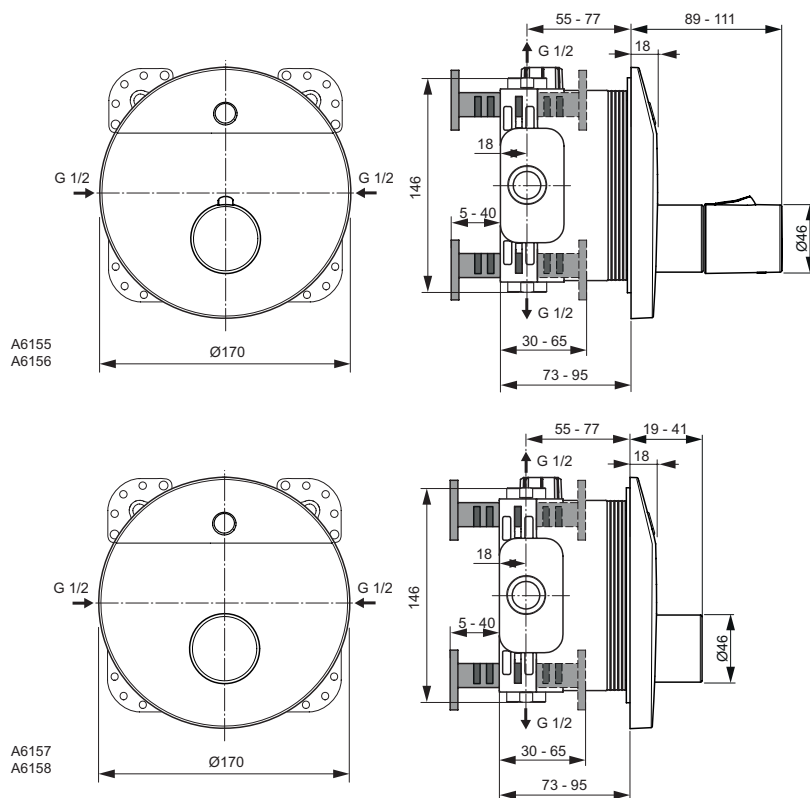

Finishes

AA Chrome