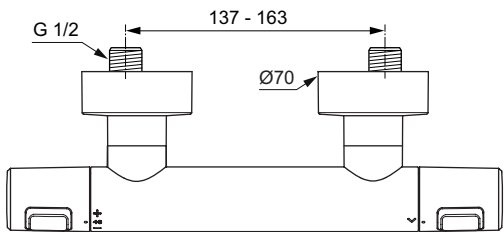

Finishes

XG Silk Black

A7201