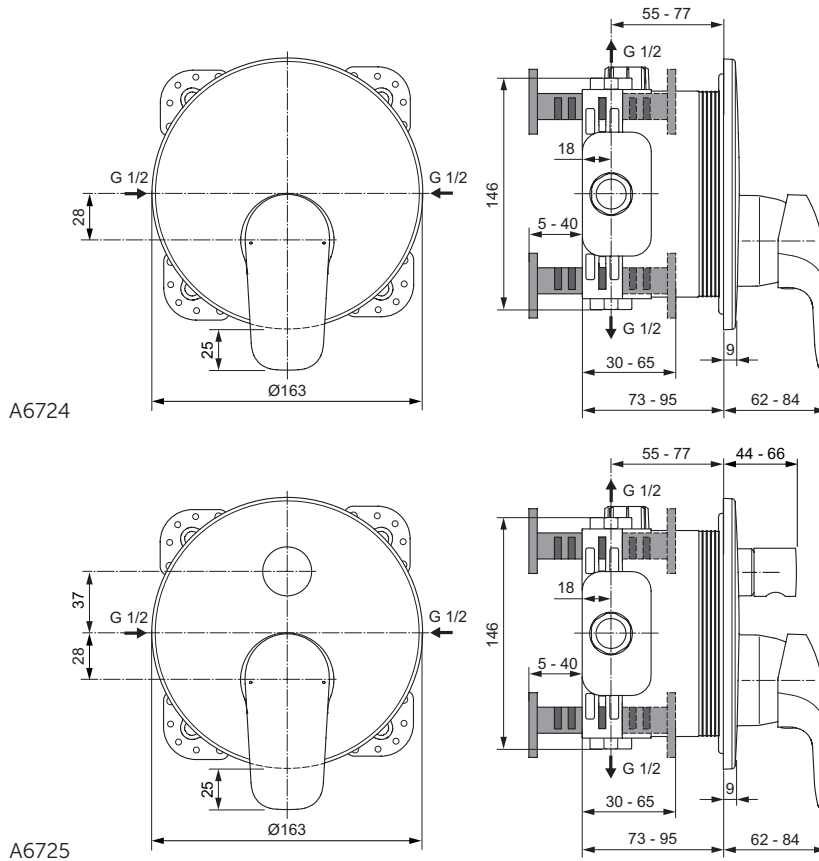

Finishes

AA Chrome