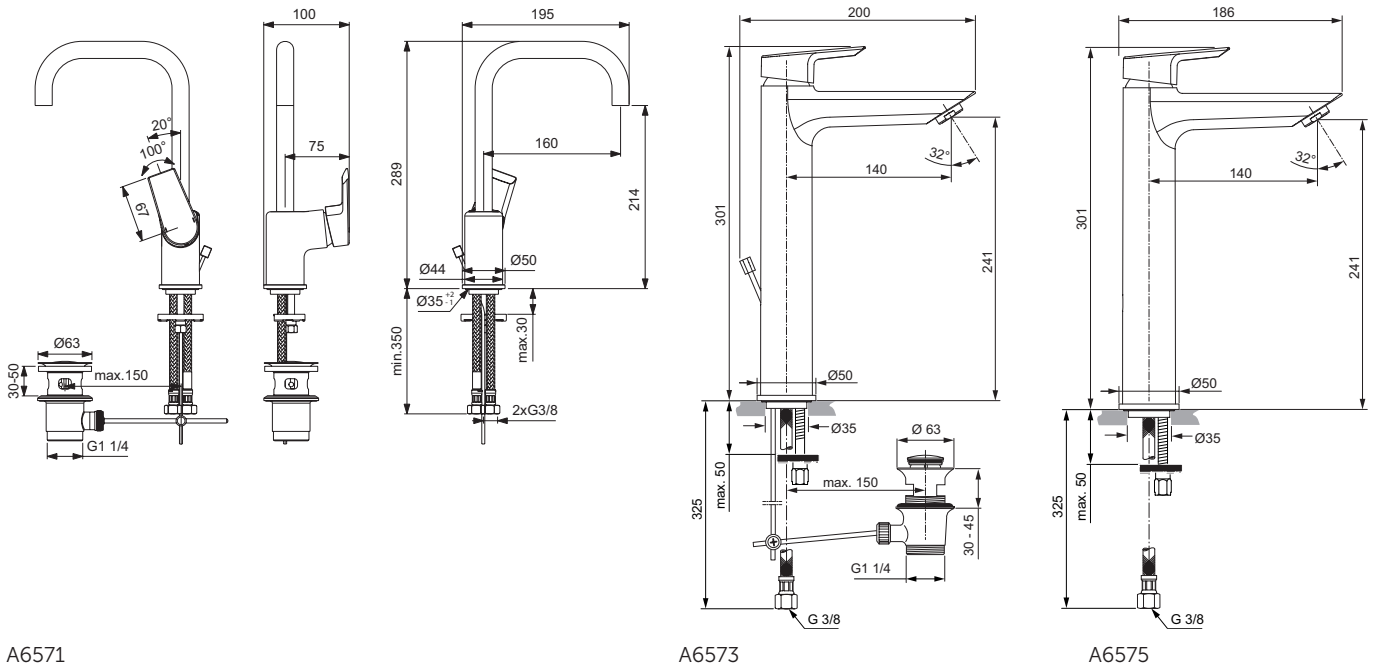

A6573

A6575

Finishes

A6571