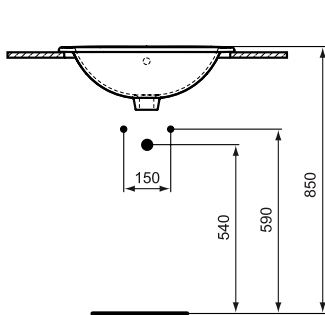

Finishes

- AA Chrome
- 01 Euro White