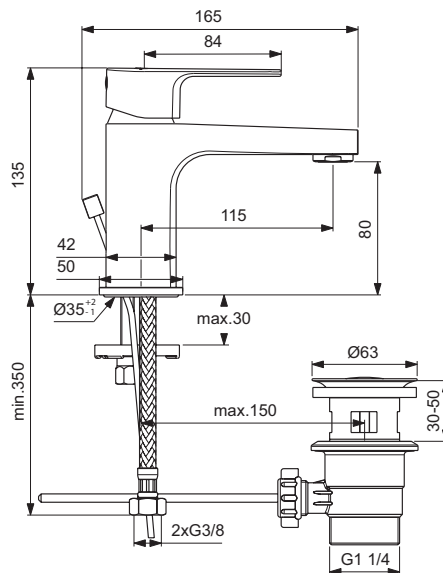

Description

One-hole basin mixer H80
28 mm ceramic cartridge FirmaFlow® with hot water limiter
Metal handle with red and blue indicator
Aerator Perlator with 5 l/min flow rate limiter
Decorative rosette part of the body (one piece)
Easy-Fix system for installation
Flexible hoses G3/8" for water supply system connection
Metal pop-up waste
Comply with EN817
- The same with plastic pop-up waste
- The same without pop-up waste

Product

	Article-No.	Price/EUR
One-hole basin mixer H80 with metal pop-up waste	BC685AA	
One-hole basin mixer H80 with plastic pop-up waste	BC684AA	
One-hole basin mixer H80 without pop-up waste	BC682AA	

Finishes

AA Chrome

BC684

Sanitary brass