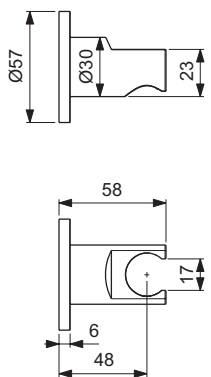

Finishes

- AA Chrome
- A2 Brushed Gold
- A5 Magnetic Grey
- GN Silver Storm

BC806