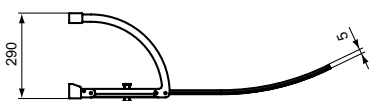

Description

Fixed bath screen 89x142 cm
Aluminium Silver color profile
Reversible (right and left version available)
Movable small panel for easy access and operation with the fitting
(inward and outward)

Fixed bath screen 89x142 cm
Aluminium Silver color profile
Reversible (right and left version available)

Reccomended equipment:

To be combined only with asymmetric acrylic bathtubs
Connect Air E113401 and E113501

Product	W x D x H mm	Kg	Article-No.	Price/EUR
Bath Screen with small movable panel 89x142 cm	890 x 290 x 1420	24,0	E1137EO	
Bath Screen 89x141 cm	890 x 115 x 1410	18,0	E1136EO	

Finishes

EO Silver profile

E1137