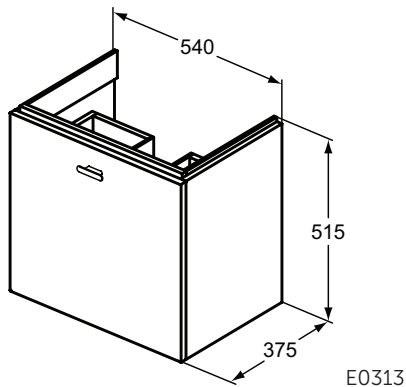

Finishes

WG Glossy White

KR Glossy Grey