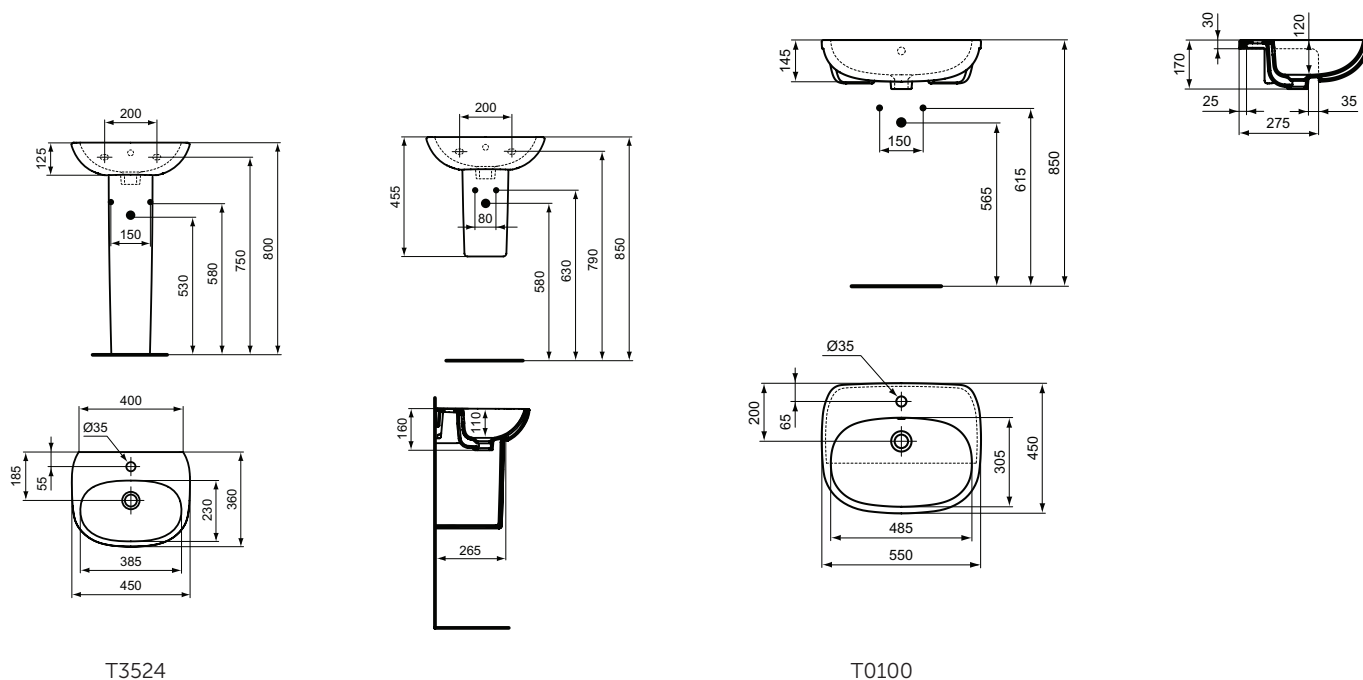

Finishes

AA Chrome

01 Euro White