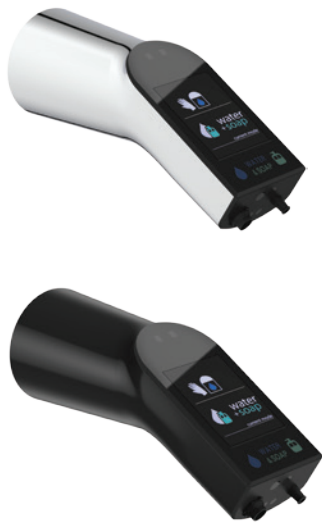

Finish: PVD technology. colour Black Onyx - Available March 2022

Product

Product	Article-No.	Price/EUR
Intellimix®	A7488AA	
Intellimix® PVD technology finish New	A7488B3	

Finishes

AA Chrome

B3 Black Onyx

New