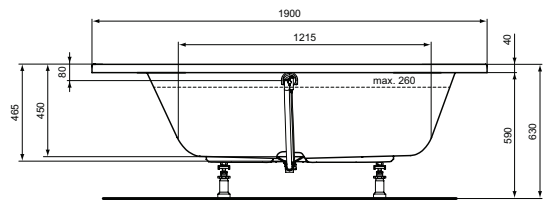

K2758 - Left hand version

Finishes

- AA Chrome
- 01 Euro White