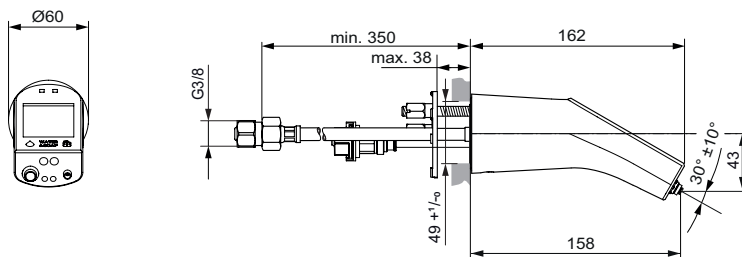

Finishes

- AA Chrome
- B3 Black Onyx