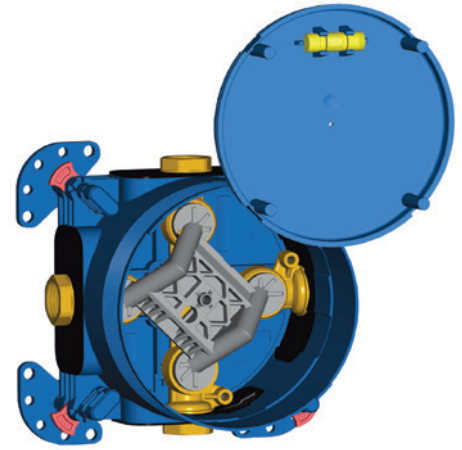

EASY-BOX BUILT-IN ADVANCED TECHNOLOGY

Ideal Standard has perfected its built-in installation technology in cooperation with a group of experts.* The new modular built-in EASY-Box leaves no room for further expectation. Thanks to its FAST-FIX mounting concept, installation is exceptionally easy and, above all, flexible. The DICHT-FIX waterproof system provides triple protection against water penetration both internally and externally, ensuring optimum sealing against damp. Choose between a single-lever mixer and a thermostat. Also available as an intrinsic safety version according to DIN EN 1717 standards (protection against pollution of drinking water systems) with a bathtub outlet safety device.** It also meets DIN 4109 (sound insulation in high-rise buildings) noise control category I standards.

1. Complies with the following norms and directives:
2. DIN 4109 sound insulation in high-rise buildings, noise control category I.
   - DIN 1988-compliant pipe flushing.
   - Protects brickwork from damp.
   - DIN EN 1717 with intrinsic safety models.**