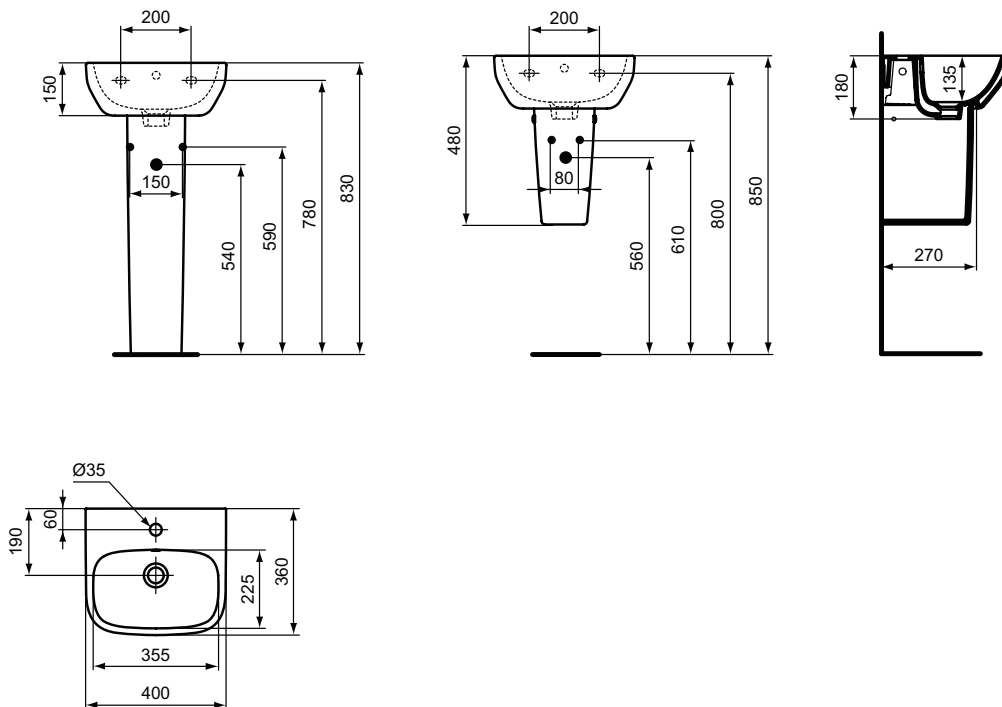

Finishes

- AA Chrome
- 01 Euro White