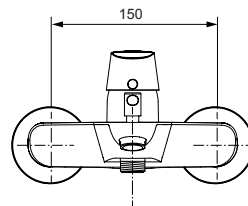

Finishes

- AA Chrome
- A2 Brushed Gold
- A5 Magnetic Grey
- GN Silver Storm

A7032

A7033

Sanitary brass