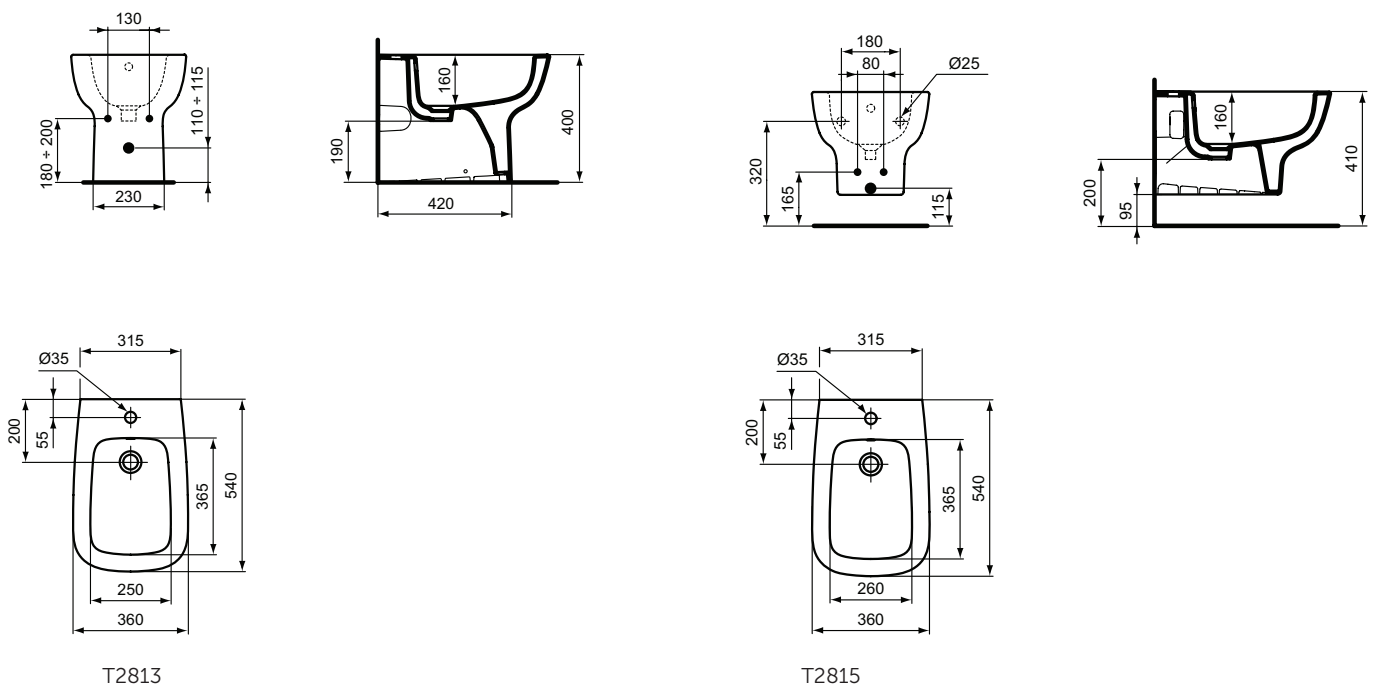

T2815

Finishes

- AA Chrome
- 01 Euro White

T2813