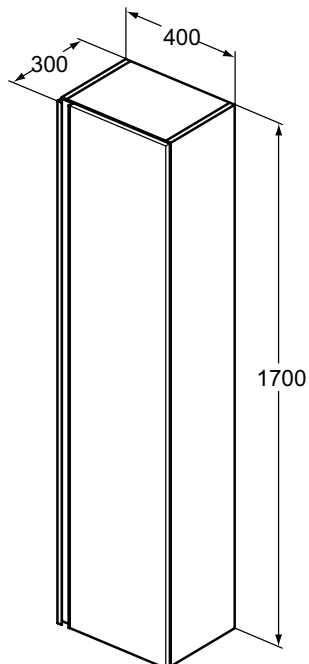

Finishes

- OV Glossy White (Handle: Matt White)
- PH Glossy Light Grey (Handle: Matt Light Gray)
- PU Matt Dark Taupe (Handle: Matt Dark Taupe)
- WI Matt Avio (Handle: Matt Light Gray)

T0054