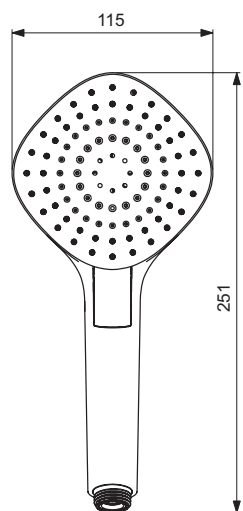

Description

Idealrain Evo Diamond Hand shower 115 mm
ABS body chrome plated
Matt white spay surface
Light grey nozzles easy to clean
3 spray modes: Rain, Aerated Rain, Massage, activated with push button
Flow rate limiter 8 l/min
IS logo on the body
Water pressure more than 0.1 Bar

Idealrain Evo Round Hand shower 110 mm
ABS body chrome plated
Matt white spay surface
Light grey nozzles easy to clean
3 spray modes: Rain, Aerated Rain, Massage, activated with push button
Flow rate limiter 8 l/min
IS logo on the body
Water pressure more than 0.1 Bar

Product

	Article-No.	Price/EUR
Idealrain Evo Diamond Hand shower 115 mm	B2232AA	
Idealrain Evo Round Hand shower 110 mm	B2231AA	

Finishes

AA Chrome

B2231