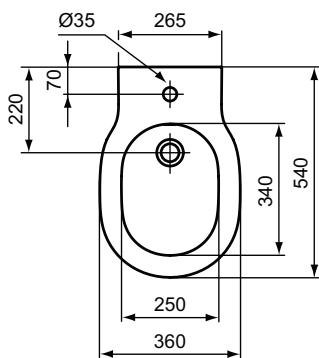

Finishes

- AA Chrome
- V3 Silk Black (Matt Black)