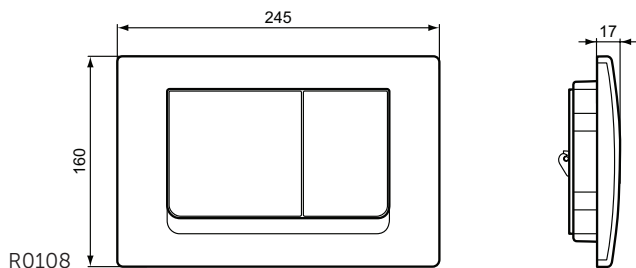

Finishes

- AA Chrome
- AC White
- JG Matt Chrome
- A6 Matt Black

Description

Septa Pro™ E1 electronic/IR control plate
 Dual flush (< 60 s half flush, > 60 s full flush)
 Infrared actuation or mechanical actuation (in case of electricity failure), transformer (input: 100-230 V AC ±10%; output: 12 V DC) included
 Vandal resistant
 Chrome
 Zamac material