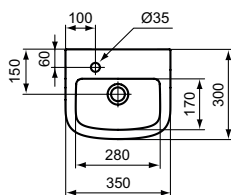

Description

Handwash basin 40 cm
Central tap hole punched, with overflow
In carton box
EN 14688
For assembly with: pedestal small T427201, semi-pedestal small T426701 or alone with siphon

Handwash basins 35 cm
- 1 Left tap hole punched, with overflow
- 1 Right tap hole punched, with overflow
In carton box
EN 14688
For assembly with: pedestal small T427201 or alone with siphon

Pedestal small
Loose on pallet

Semi-pedestal small
Loose on pallet
Including: Fixation set TT0257919

Product	W x D x H mm	Kg	Article-No.	Price/EUR
Handwash basin 40 cm	400 x 360 x 170	11,0	T056701	
Handwash basin 35 cm, Left tap hole punched	350 x 300 x 150	9,0	T056801	
Handwash basin 35 cm, Right tap hole punched	350 x 300 x 150	9,0	T056901	

Recommended equipment

Floor standing pedestal small	T427201
Semi-pedestal small	T426701
Fixation set M8 x 90 mm	K714467
Siphon waste G1 1/4 - tubular type	A2305AA
Stop angle valve (water connection G1/2, connection with mixer 10 mm/ G3/8) - 1 pc	B7883AA
Escutcheon for siphon G1 1/4 (in case installation with mixer without pop-up waste)	B4801AA

Finishes

- AA Chrome
- 01 Euro White

T0568

T0569