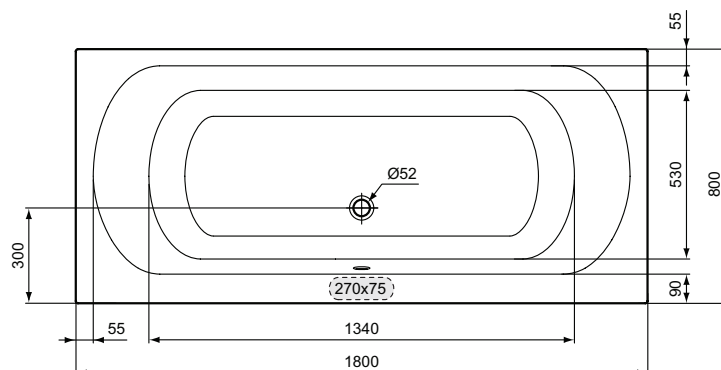

Finishes

- AA Chrome
- 01 Euro White