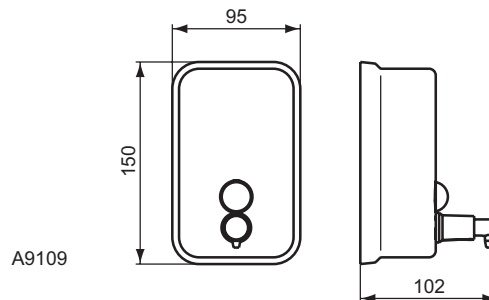

Finishes

- AA Chrome
- MY Stainless Steel

Accessories