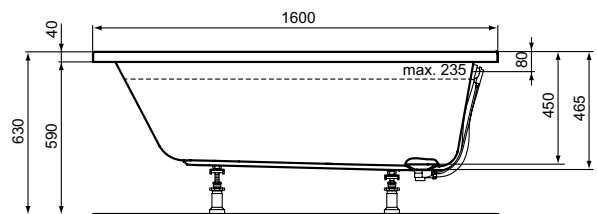

Finishes

- AA Chrome
- 01 Euro White