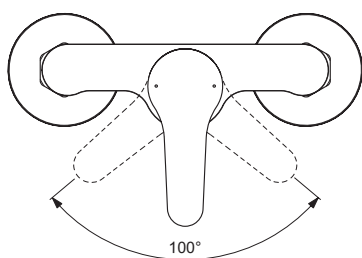

Price/EUR

Finishes

AA Chrome