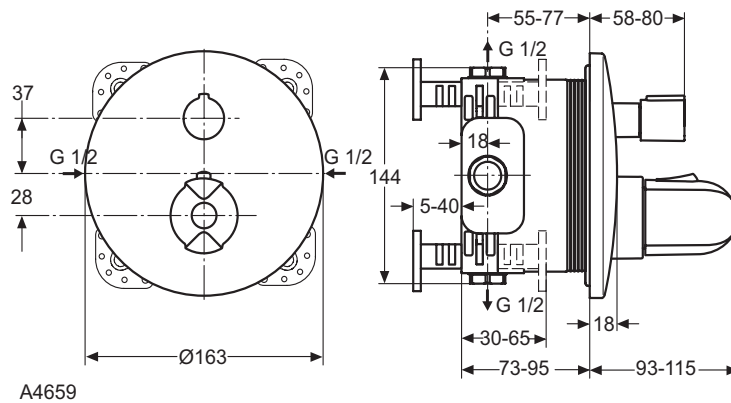

Finishes

AA Chrome