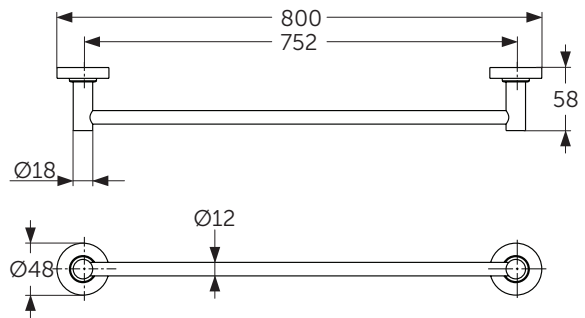

Description

Towel rail 80, 60, 45 cm
Included fixing set
13 mm pipe diameter
Finish: technology powder coating (XG)

Shelf 52 cm
Frosted glass
Glass is tempered
Glass corners are chamfered
Included fixing set
Finish: technology powder coating (XG)

Product	W x D x H mm	Kg	Article-No.	Price/EUR
Towel 80 cm - (available February 2022)	800 x 58 x 48	0,8	A9244XG	
Towel 60 cm - (available February 2022)	600 x 58 x 48	0,5	A9118XG	
Towel rail 45 cm	450 x 58 x 48	0,4	A9117XG	
Shelf 52 cm, frosted glass	520 x 120 x 48	1,5	A9124XG	

Finishes

XG Silk Black

	A
A 9118 ..	450
A 9117 ..	600

A9244

Accessories