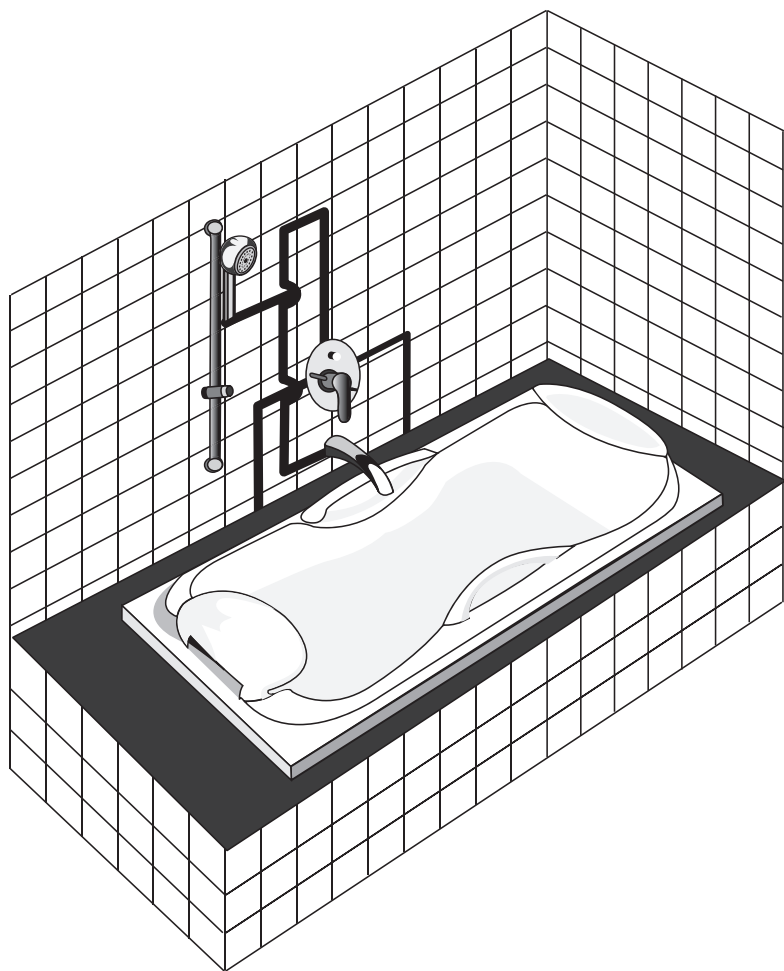

EXAMPLE 7

- built-in mixer with diverter
- sliding bar with hand shower
- wall elbow
- bathtub spout