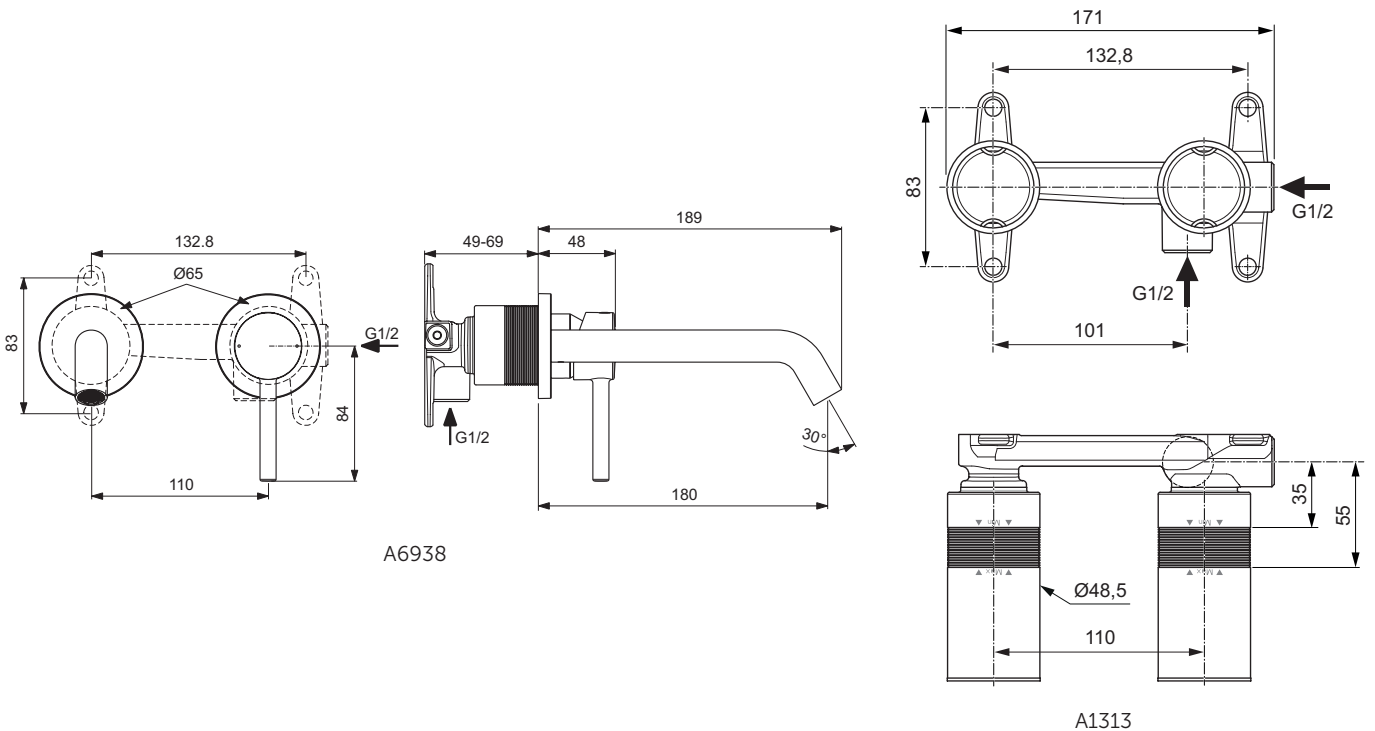

Finishes

- AA Chrome
- XG Silk Black