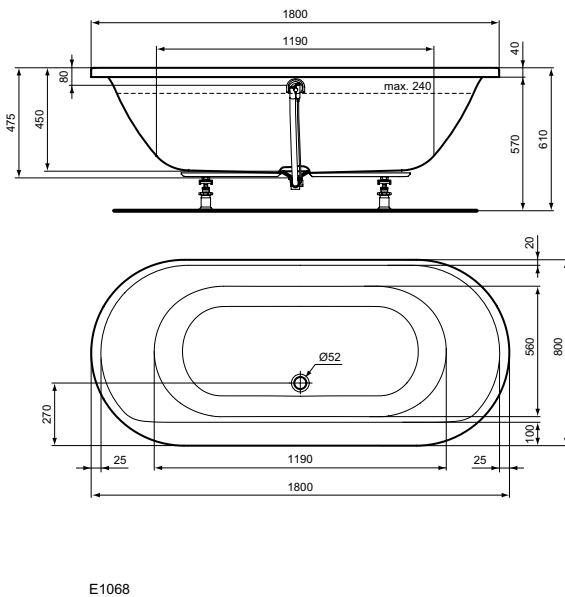

Finishes

- AA Chrome
- 01 Euro White