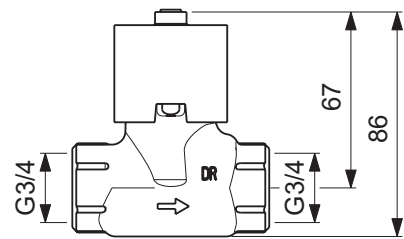

Description

- Alpha New built-in stop valve - Kit 1
- Kit 1 (inner kit) built-in stop valve G1/2, rubber sealing
- Kit 1 (inner kit) built-in stop valve G3/4, rubber sealing

Sanitary brass

Product	Article-No.	Price/EUR
Built-in Kit 1 stop valve, G1/2, rubber sealing	BC461NU	
Built-in Kit 1 stop valve, G3/4, rubber sealing	BC462NU