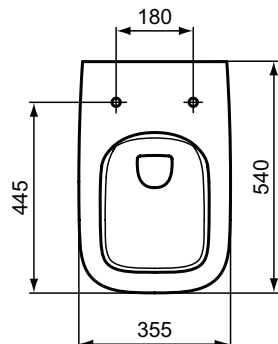

Finishes

01 Euro White