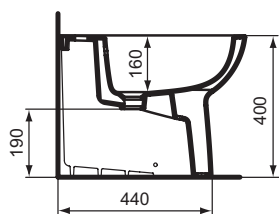

Finishes

- AA Chrome
- 01 Euro White

W3305