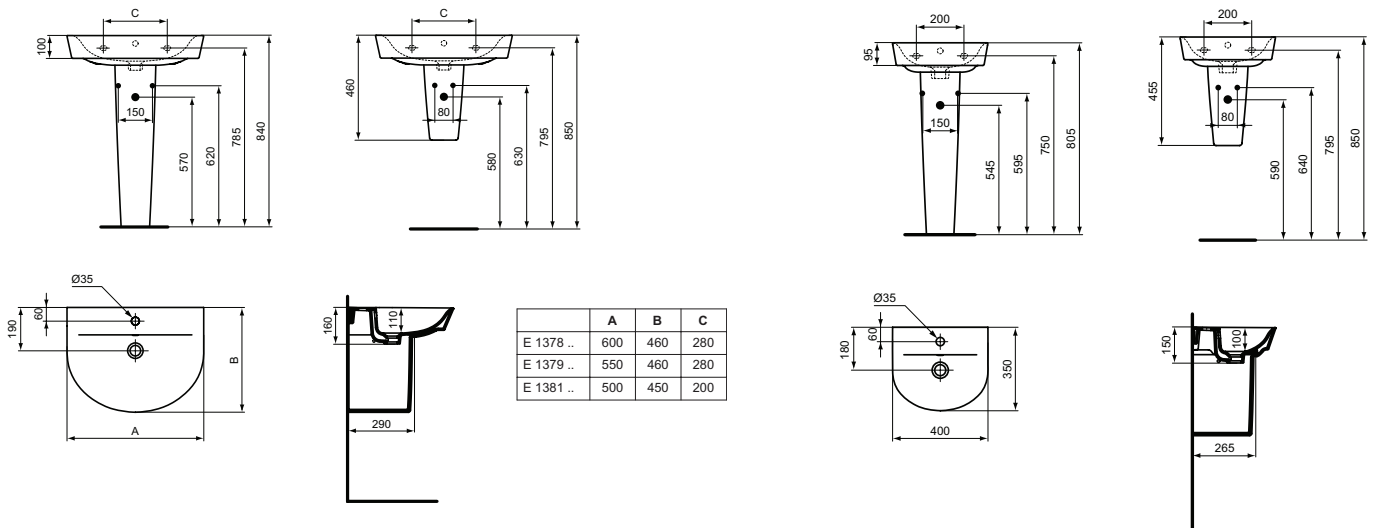

Finishes

- AA Chrome
- 01 Euro White