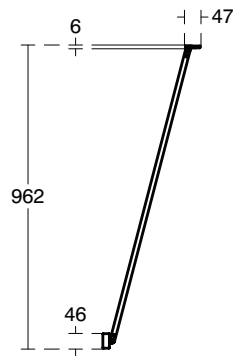

Finishes

V3 Silk Black

	A
K9377	854-877
K9378	954-977
K9379	1154-1177

K9380

K9381

Wellness

Description

STRADA Square Ceramic Shower Tray
 In carton box
 Waste diameter Ø90 mm
 For normal (floor standing) installation
 Waste towards front in the middle