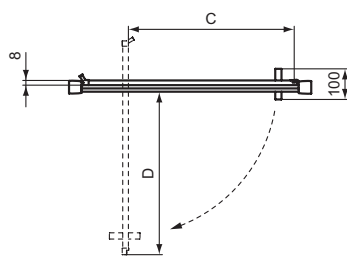

Finishes

EO Silver profile

	A	B	C	D
T4835	675 - 715	80	480	500
T4836	725 - 765	110	500	520
T4837	775 - 815	140	520	540
T4838	825 - 865	170	540	560
T4840	925 - 965	250	560	580
T4839	875 - 915	200	560	580
T4841	975 - 1015	300	560	580