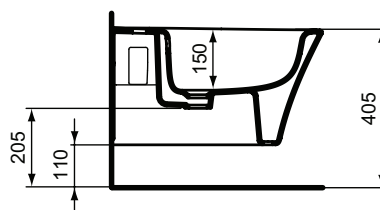

Finishes

- AA Chrome
- V3 Silk Black (Matt Black)