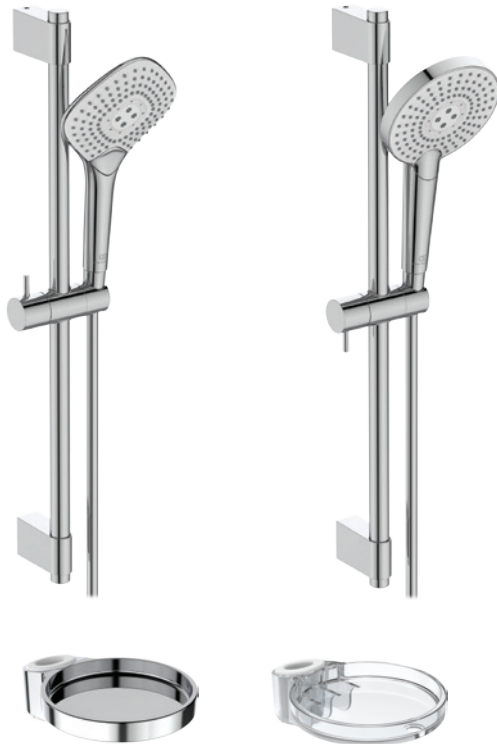

Product

Product	Article-No.	Price/EUR
Idealrain EvoJET Diamond Hand shower 134 mm	B1760AA	
Idealrain EvoJET Round Hand shower 125 mm	B1759AA	

Finishes

AA Chrome

B1760

B1759

Description

Idealrain EvoJET Diamond Hand shower 134 mm and Rail kit
 900, 600 mm sliding bar with metal brackets
 Metal rail and hand shower holder for added strength and durability
 Easy to use metal control handle
 1750 mm IdealFlex shower hose
 Hand shower 134 mm
 3 spray modes: Rain, Drop-jet, Massage, activated with push button
 Flow rate limiter 8 l/min
 IS logo on the body
 Water pressure more than 0.1 Bar