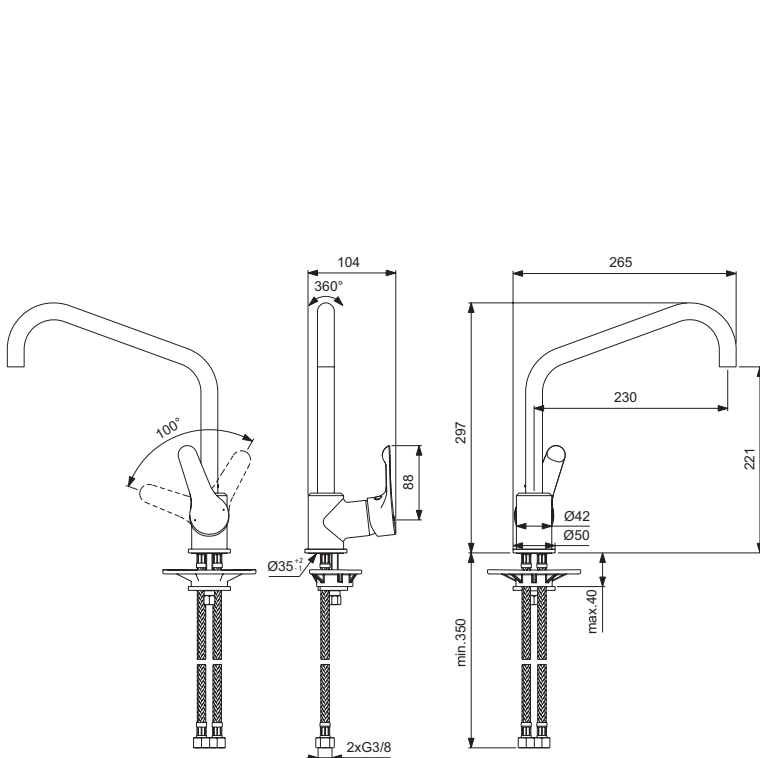

Finishes

AA Chrome

BC660