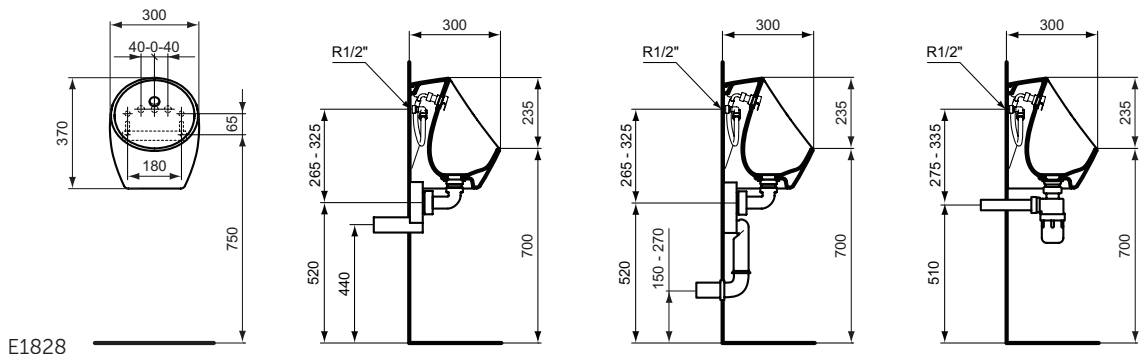

Finishes

- AA Chrome
- AC White
- JG Matt Chrome
- 01 Euro White