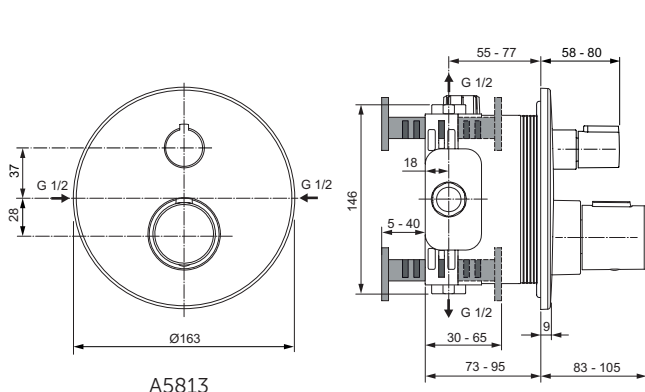

Finishes

- AA Chrome
- A2 Brushed Gold
- A5 Magnetic Grey
- GN Silver Storm