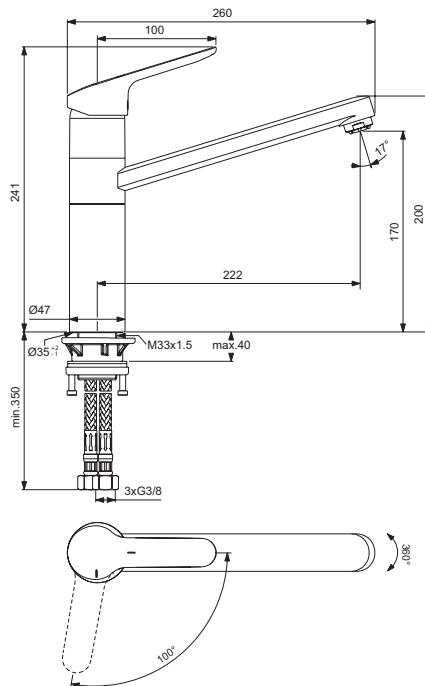

Product

Product	Article-No.	Price/EUR
One-hole sink mixer	BC135AA	
One-hole sink mixer for low pressure ND	BC136AA	
One-hole sink mixer with medical handle	BC137AA	

Finishes

AA Chrome

BC135

BC136

BC137

Sanitary brass