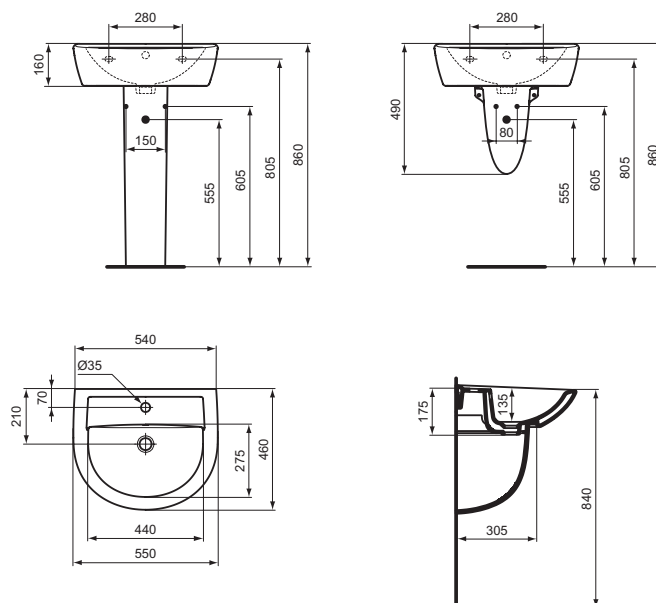

W3298

Finishes

- AA Chrome
- 01 Euro White