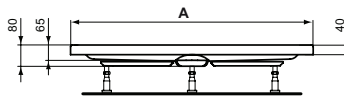

A	B	C	D	E
K 2774 ..	1000	800	870	670	500
K 2773 ...	900	800	770	670	450
K 2772 ..	900	750	770	620	450
K 2771 ..	800	750	670	620	400