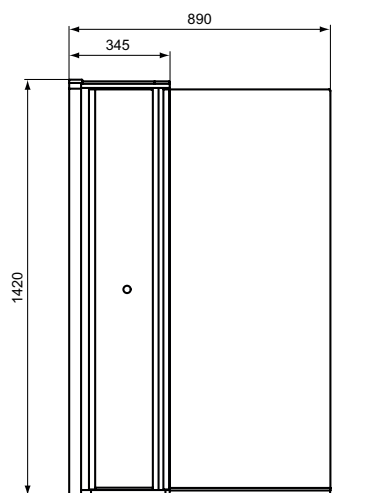

Product	W x D x H mm	Kg	Article-No.	Price/EUR
Bath Screen with small movable panel 89x142 cm	890 x 290 x 1420	24,0	E1137EO	
Bath Screen 89x141 cm	890 x 115 x 1410	18,0	E1136EO	

Finishes

EO Silver profile