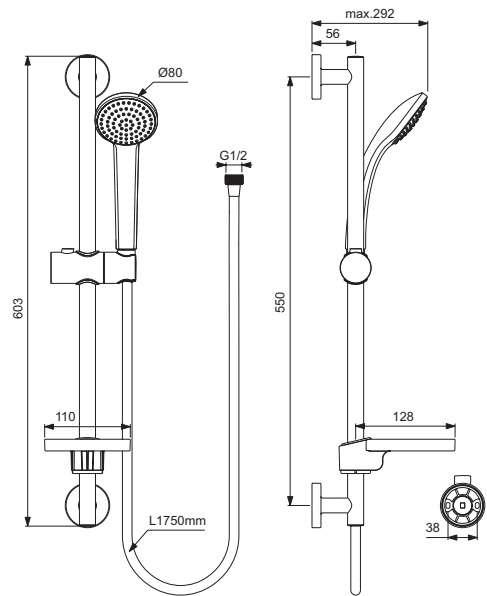

B9501

Showers