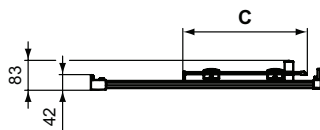

Finishes

- EO Silver profile
- 01 Euro White