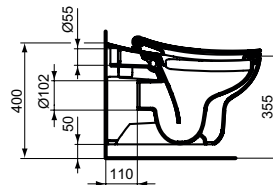

Finishes

- 01 Euro White
- 36 Blue
- GQ Red
- 79 Yellow