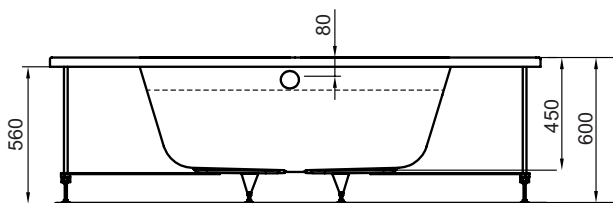

Finishes

01 Euro White

	A	B	C	H₂O
E 1264 ..	1400	1120	750	280 L
E 1262 ..	1300	1040	700	235 L
E 1261 ..	1200	950	650	205 L