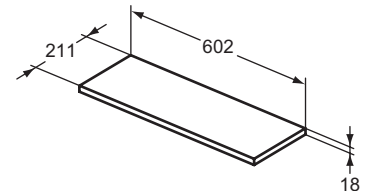

Product	W x D x H mm	Kg	Article-No.	Price/EUR
Guest basin unit 35 cm for Tempo Handwash basin - floor standing	354 x 202 x 725	12,0	T5303xx	
Semi-countertop unit 60 cm - floor standing	600 x 210 x 830	16,5	T5298xx	
Worktop for Semi-countertop unit 60 cm		3,5	T5300xx	

Necessary equipment

Handles not included (Please choose from the different finishes)			T5325YE T5325XG	

Finishes

- XG Silk Black
- YE Brill Aluminium
- **XX:**
- DU Matt White
- NF Sand Beige Matt
- NG Quartz Grey Matt
- NV Carbon Grey Matt
- NH Greige Matt
- NX Natural Oak
- NW Coffee Oak

T5300