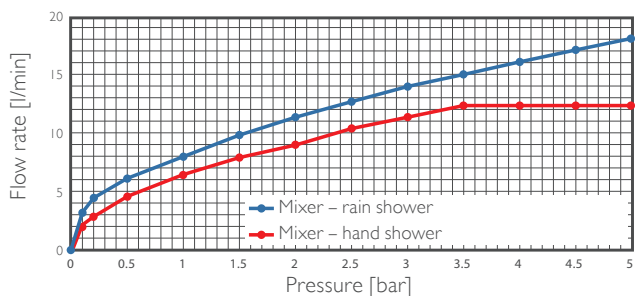

FLOW RATES

SHOWER – Elegant, Luxurious, Compact, Individual