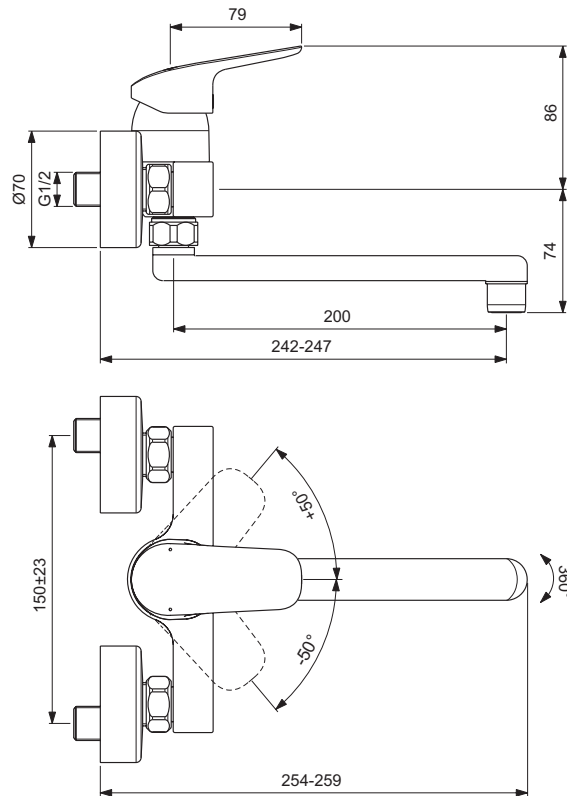

Finishes

AA Chrome