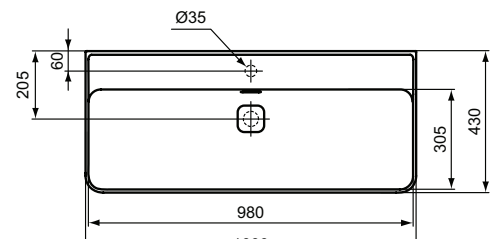

T3724

	A	B	C	D
T3001	800	780	795	280
T3639	800	780	800	280
T3000	600	580	795	280
T3638	600	580	800	280
T2928	500	480	800	200
T3637	500	480	800	200