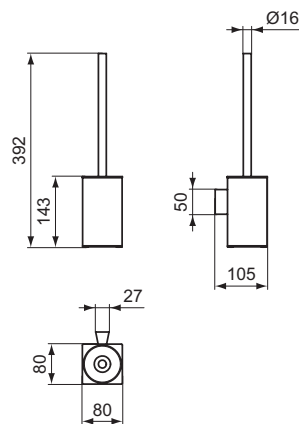

Description

Tissue holder with cover
Included fixing set

Spare tissue holder without cover
Included fixing set

Toilet brush holder, wall mounted
Included fixing set
Stainless steel

Toilet brush holder, wall mounted, glass
Glass is frosted
Included fixing set

Product

Product	W x D x H mm	Kg	Article-No.	Price/EUR
Tissue holder with cover	145 x 66 x 154	0,5	E2191AA	
Spare tissue holder w/o cover	45 x 90 x 157	0,4	E2199AA	
Toilet brush holder, wall mounted	80 x 105 x 392	1,1	E2195AA	
Toilet brush holder, wall mounted, glass	93 x 125 x 385	1,0	E2194AA	

Finishes

AA Chrome

E2191

E2195

Accessories