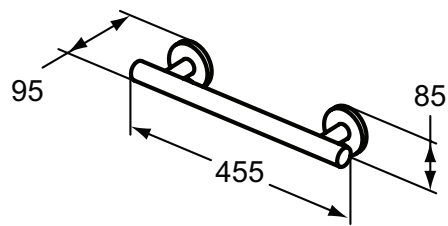

Description

Contemporary 21 grab rails
A range of superior quality contemporary 21 grab rails for use where facilities for people with disabilities or infirmities must be provided
Chromium plated or Stainless steel finish
Concealed fixing

Product	W x D x H mm	Kg	Article-No.	Price/EUR
Handrail 60 cm	605 x 95 x 85		S0830MY S0830AA	
Handrail 45 cm	455 x 95 x 85		S0831AA S0831MY	
Drop down rail 80 cm	105 x 800 x 200		S6362AA S6362MY	

Finishes

- AA Chrome
- MY Stainless Steel

S0831