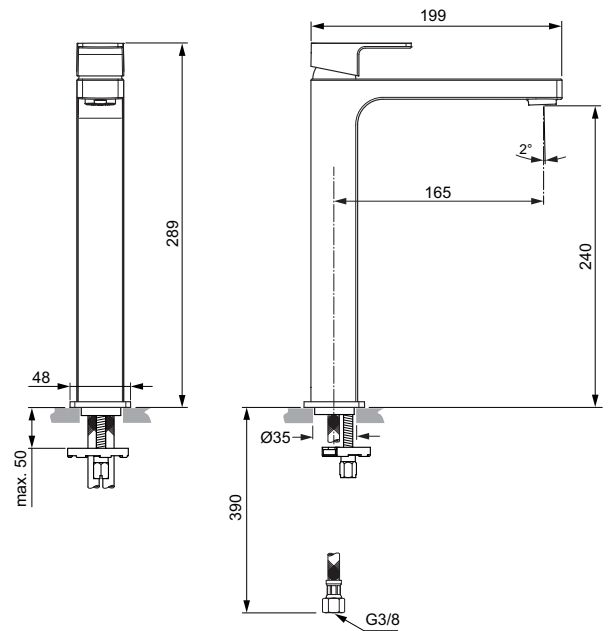

Description

- Vessel basin mixer
- 28 mm cartridge FirmaFlow® ISI with hot water limiter
- Brass cast vessel slim body
- Metal handle with logo Ideal Standard and red/blue printing
- Aerator Perlator M24x1 with 5 l/min flow rate limiter
- Metal pop-up waste
- Flexible hoses PEX G3/8"
- Easy-Fix fixation with centering & sealing ring
- Noise class 1
- Comply with EN817
- The same without pop-up waste

Sanitary brass

Product

	Article-No.	Price/EUR
Vessel basin mixer with metal pop-up waste	A7112AA	
Vessel basin mixer without pop-up waste	A7114AA	

Finishes

AA Chrome

A7114