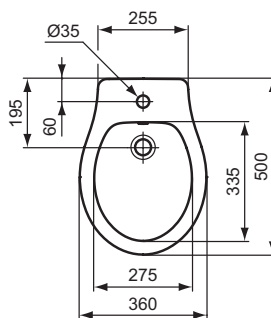

Finishes

- AA Chrome
- 01 Euro White

W3305