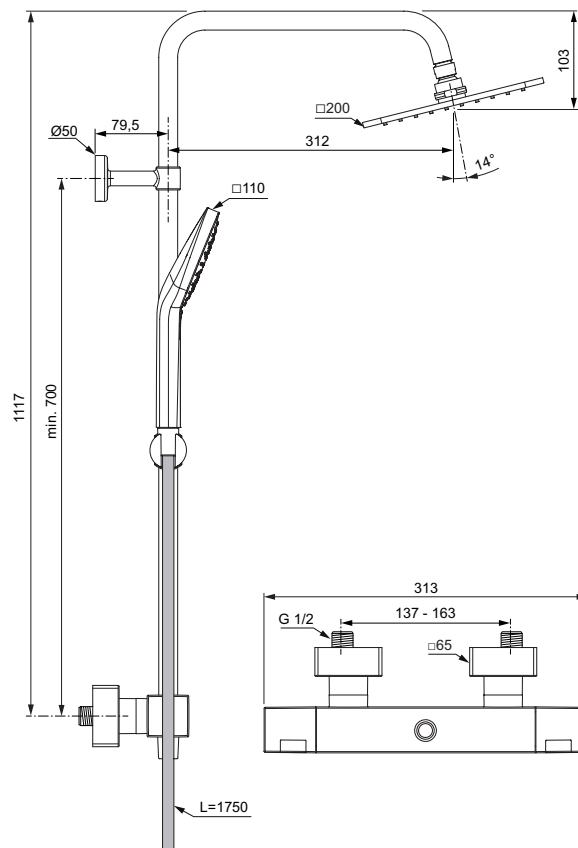

Finishes

AA Chrome