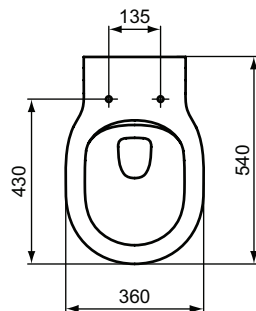

Finishes

01 Euro White