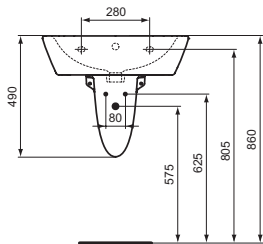

Finishes

- AA Chrome
- 01 Euro White