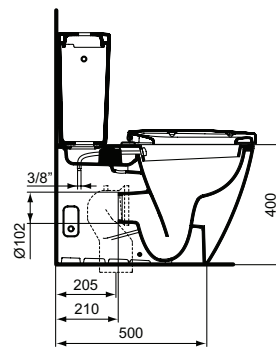

Ceramic products

E7861