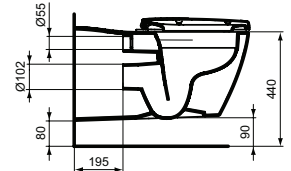

Finishes

01 Euro White