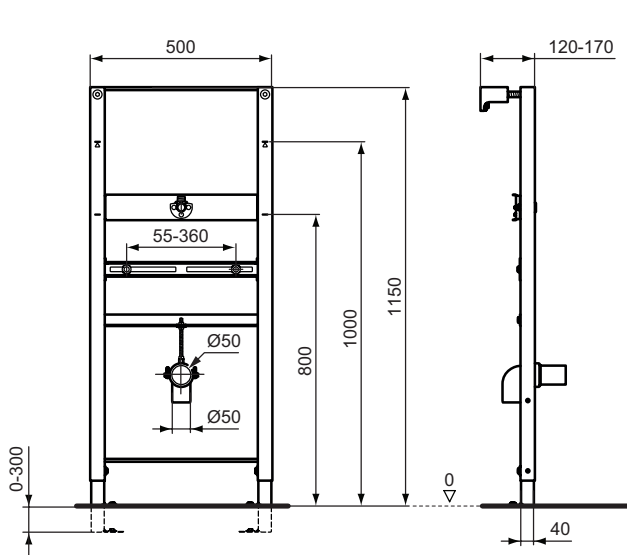

Accessories Included:

- Urinal fixing hardware
- Frame fastening materials
- Outlet bend 50/50 mm
- G ½ fitting for water connection - 1 pc

Product	W x D x H mm	Kg	Article-No.	Price/EUR
ProSys™ basic urinal frame	500 x 120-170 x 1000-1300	5,1	R010367	
ProSys™ universal urinal frame	500 x 120-170 x 1000	13,1	R016367	

R0103