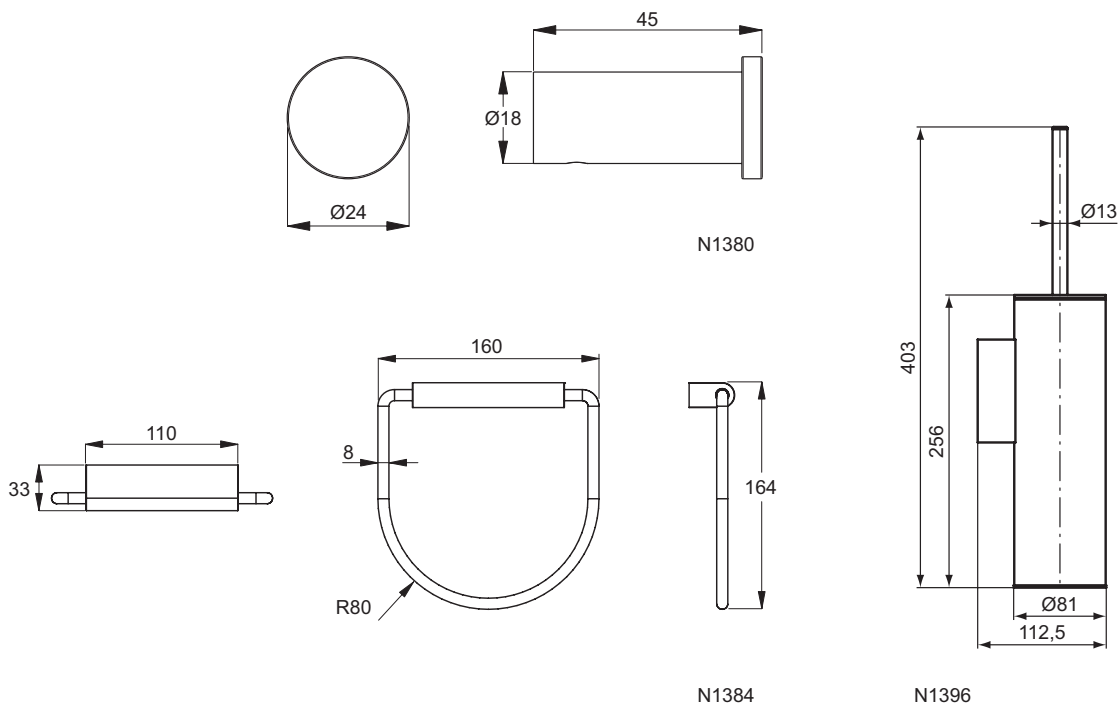

BC808

Finishes

AA Chrome