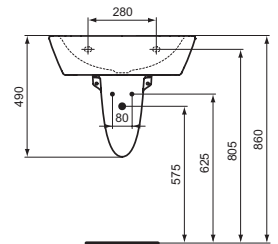

Finishes

- AA Chrome
- 01 Euro White