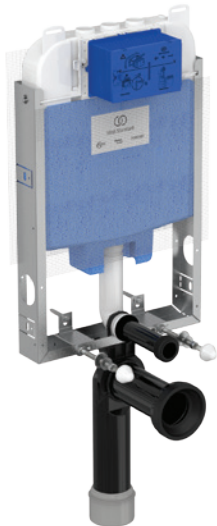

Description

ProSys™ 80M light frame
Suitable to be used with wall mounted WC bowls

- For setting in masonry walls
- Metal galvanized structure, corrosion resistant
- Frame tested for a load of 400 kg
- 80 mm minimum thick
- Built-in tank with front mechanical actuation, possible pneumatic or electronic transforming by kits available as separate order
- Dual flush, pre-set for 6/3 L, simple adjustment to reduce full flush from 6 to 4.5 L
- Reservoir in polypropylene (PP) very resistant and unalterable to thermal stresses, supplied with anti-condensation lining
- SmartValve (saves up to 9 litres of water per day), CE marking EN 14055 CL1, silent valve according to the NF standard category Class I, tank 74 mm thickness, 3 water supply connections

Accessories Included:

- Toilet bowl fixing hardware
- Frame fixing material
- Inlet and outlet WC bowl connection
- Bowl rubber seal Ø45 mm
- Outlet bend and Ø90/110 mm adaptor
- G 1/2" stop valve
- Net for easier mortar adhesion

Necessary equipment

For assembly with control plates (separate order):

Mechanical control plates: Oleas™ M1, M2, M3, M4; Solea™ M1, M2; Septa Pro™ M1,M2

OR

Mechanical control plates (in combination with SmartFlush kit R018667): Oleas™ SmartFlush M1, M2

SmartFlush kit (in combination with Mechanical control plates Oleas™ SmartFlush M1, M2) R018667

OR

Pneumatic control plates (in combination with Pneumatic conversion kit R014967): Oleas™ P1, P2,P3 Solea™ P1,P2; Septa Pro™ P1, P2, P3, P4, Floor; Septa Pro™ XS P1,P2

Pneumatic conversion kit (in combination with pneumatic control plates) R014967

OR

Touchless control plates Symfo™, Altes™ (in combination with Mains Kit R015067 or SmartForce conversion kit R019167)

Kit for Touchless/Sensor control plates Mains – 100-240V AC / 6.75V DC R015067