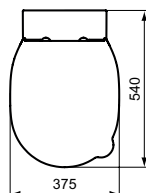

Finishes

- 01 Euro White
- 36 Blue
- GQ Red
- 79 Yellow