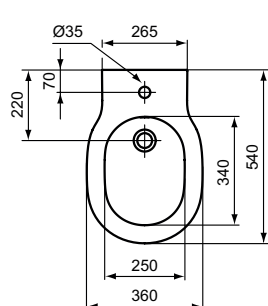

Ceramic products

Description

Floor standing bidet BTW
One tap hole
Incl. fixation kit TT0293851 (for fully hidden attachment - no lateral holes)
In carton box
EN 14528

Wall mounted bidet with fully hidden fixation
One tap hole
Including fixation kit TT0299598 (for fully hidden attachment - no lateral holes)
In carton box
EN 14528

Recommended equipment

Installation systems (see section Installation systems) for wall mounted bidet

Product	W x D x H mm	Kg	Article-No	Price/EUR
Floor standing bidet BTW	360 x 545 x 395	18,5	E233401	
Wall mounted bidet with fully hidden fixation	360 x 540 x 295	17,0	E233501	

Recommended equipment

Siphon waste for bidet G1 1/4	A2307AA	
Stop angle valve (water connection G1/2, connection with mixer 10 mm/ G3/8) - 1 pc	B7883AA	

Finishes

- AA Chrome
- 01 Euro White

E2334

E2335