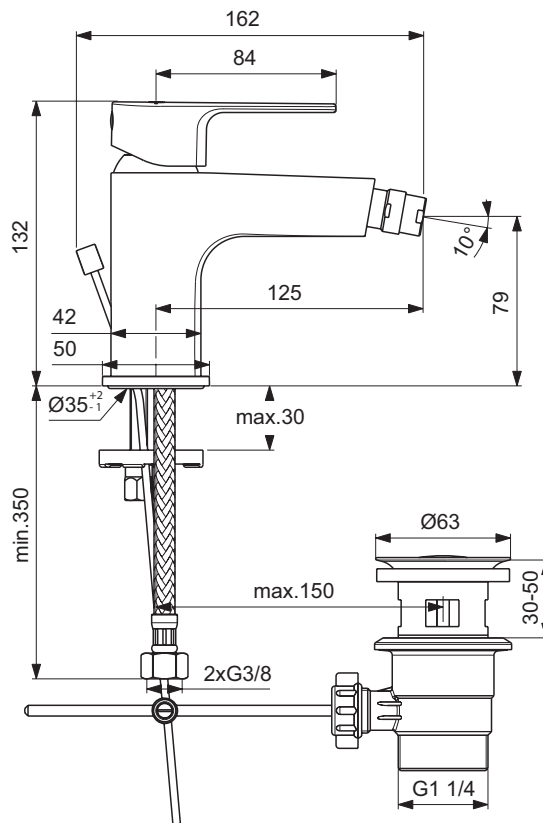

Product

One-hole bidet mixer

Article-No.

BC492AA

Price/EUR

Finishes

AA Chrome

Sanitary brass