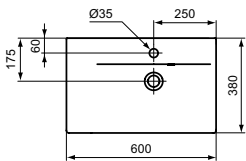

Finishes

- AA Chrome
- 01 Euro White

E1365