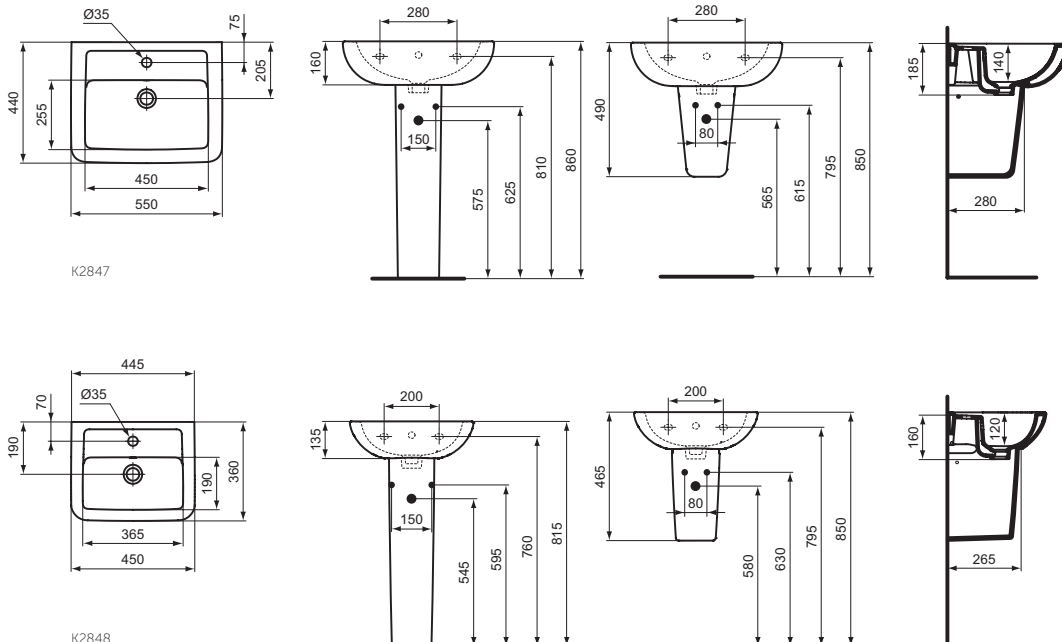

Finishes

- AA Chrome
- 01 Euro White