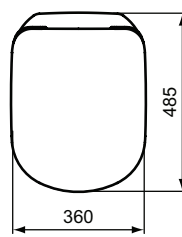

Ceramic products

New

Description

Floor standing single bowl horizontal Ideal Standard i.life A Washdown, horizontal and vertical outlet
Incl. fixation set TT0257919
Loose on pallet
EN 997

For assembly with:

Seat and cover, duroplast, metal hinges
Seat and cover, duroplast, SOFT CLOSE

* Note: Please install the bowl according to the drawing!

If the distance from wall is bigger - then the cover does not touch the wall and there is risk of seat breakage. In this case the warranty of the seat & cover is not valid.

Recommended equipment

Installation systems (see section Installation systems)

Product	W x D x H mm	Kg	Article-No.	Price/EUR
Floor standing single bowl horizontal outlet	360 x 515 x 400		T467301	
Floor standing single bowl vertical outlet	360 x 485 x 400		T467201	
Necessary equipment				
Seat and cover, duroplast, metal hinges	365 x 445 x 35	2,5	T467801	
Seat and cover, duroplast, SOFT CLOSE	365 x 445 x 35	2,5	T467901	

Finishes

01 Euro White