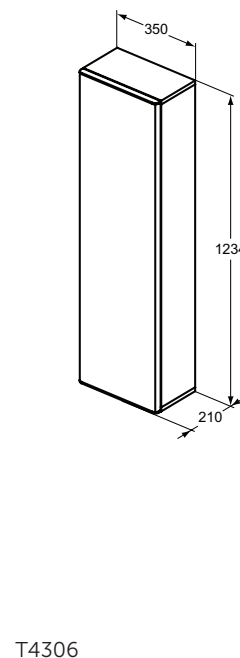

Finishes

- WG Glossy White
- PA Dark Walnut
- PB Gold Oak
- Y2 Matt Anthracite (Lacquered)