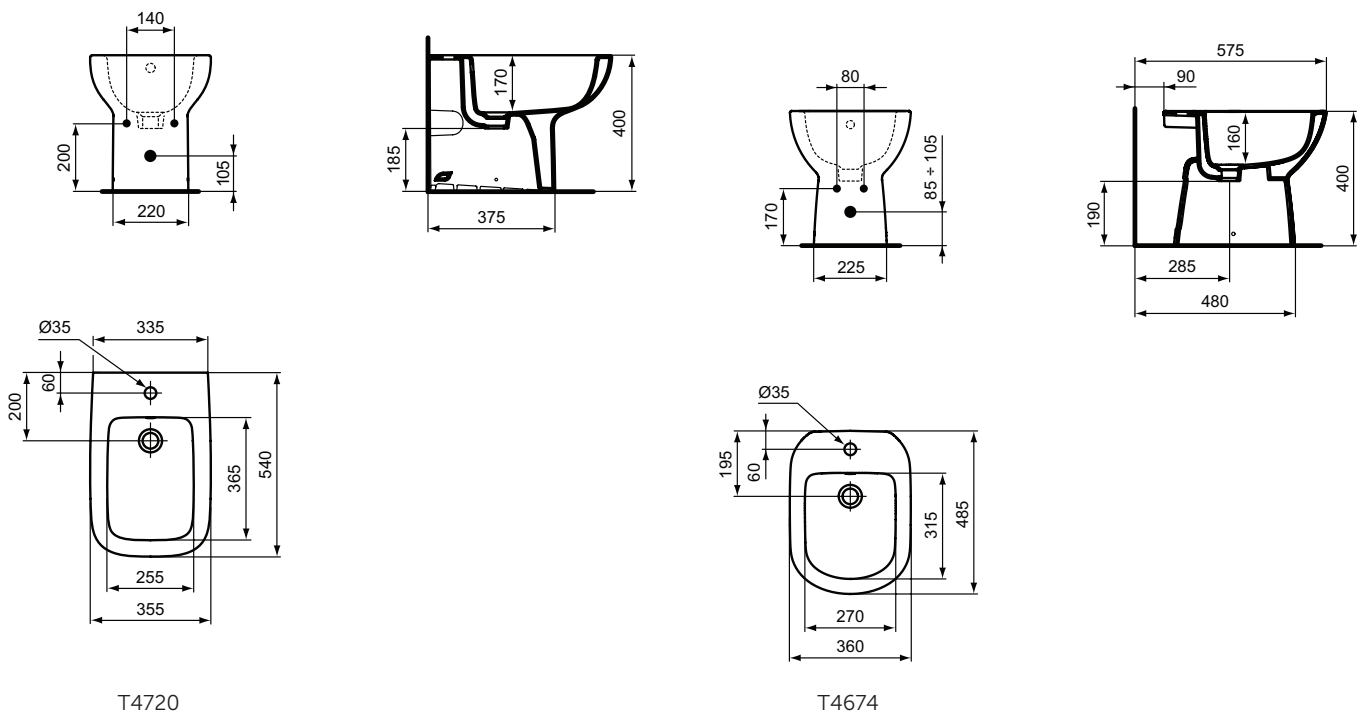

T4672

Finishes

- AA Chrome
- 01 Euro White