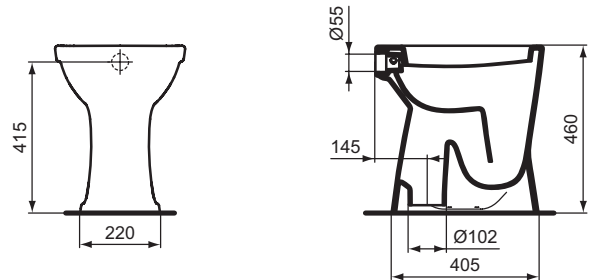

Finishes

01 Euro White

V3116