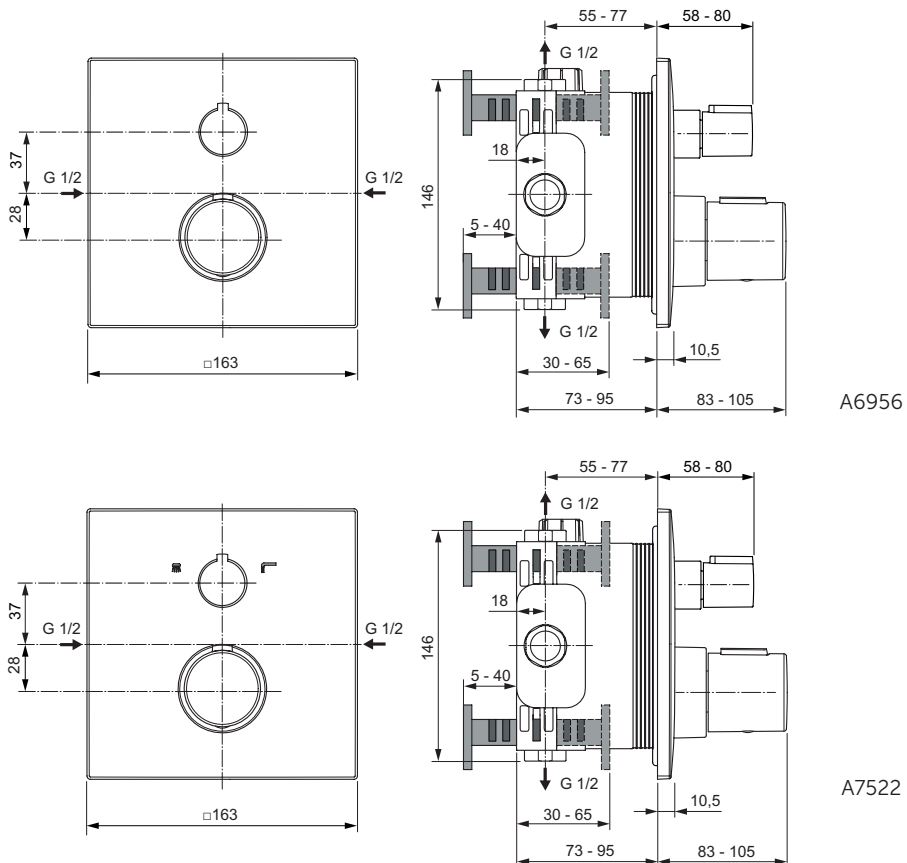

Finishes

XG Silk Black