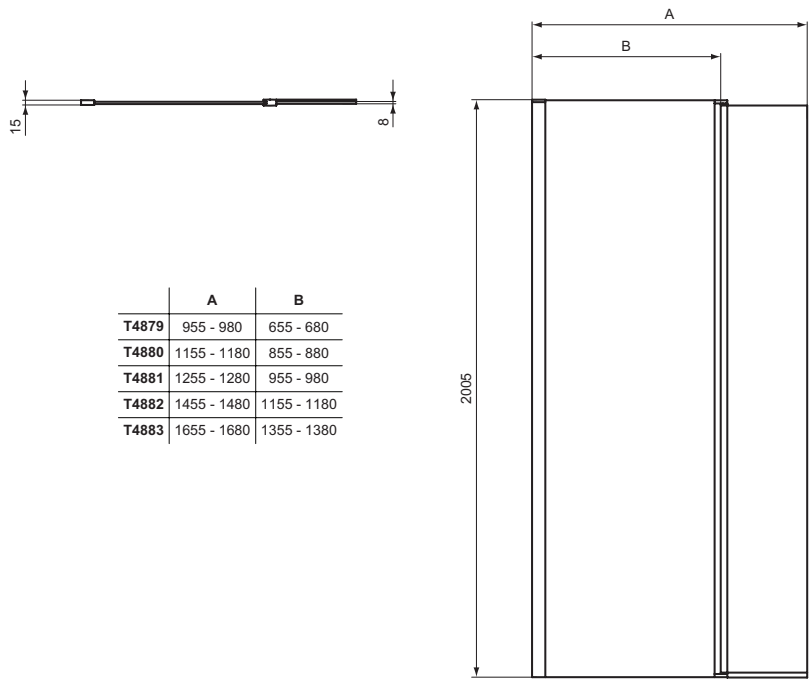

T4878

T4877

Finishes

EO Silver profile