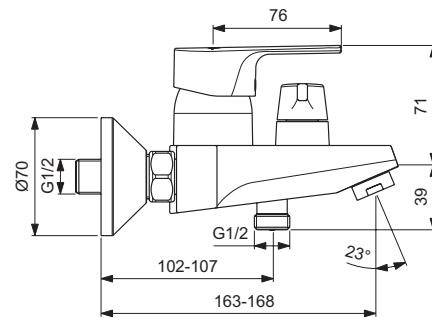

Finishes

AA Chrome

BC692

BC494

Sanitary brass