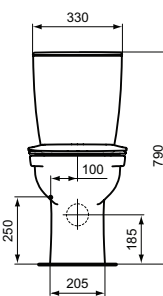

Finishes

01 Euro White

W3286, W3285

W3288, W3287