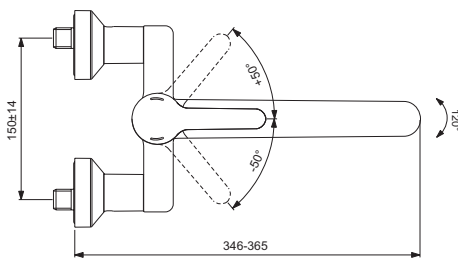

Finishes

AA Chrome

BC113

Public sector solutions