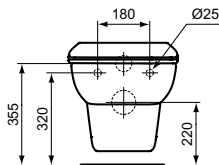

Finishes

- 01 Euro White
- 36 Blue
- GQ Red
- 79 Yellow