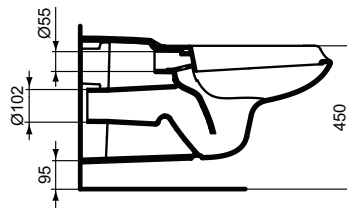

Finishes

01 Euro White