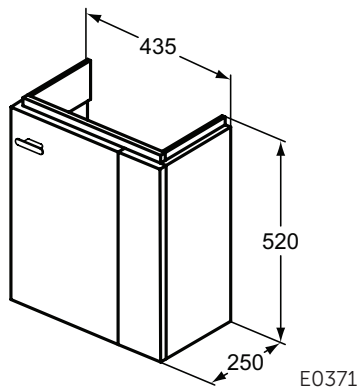

Finishes

- KR Glossy Grey
- WG Glossy White