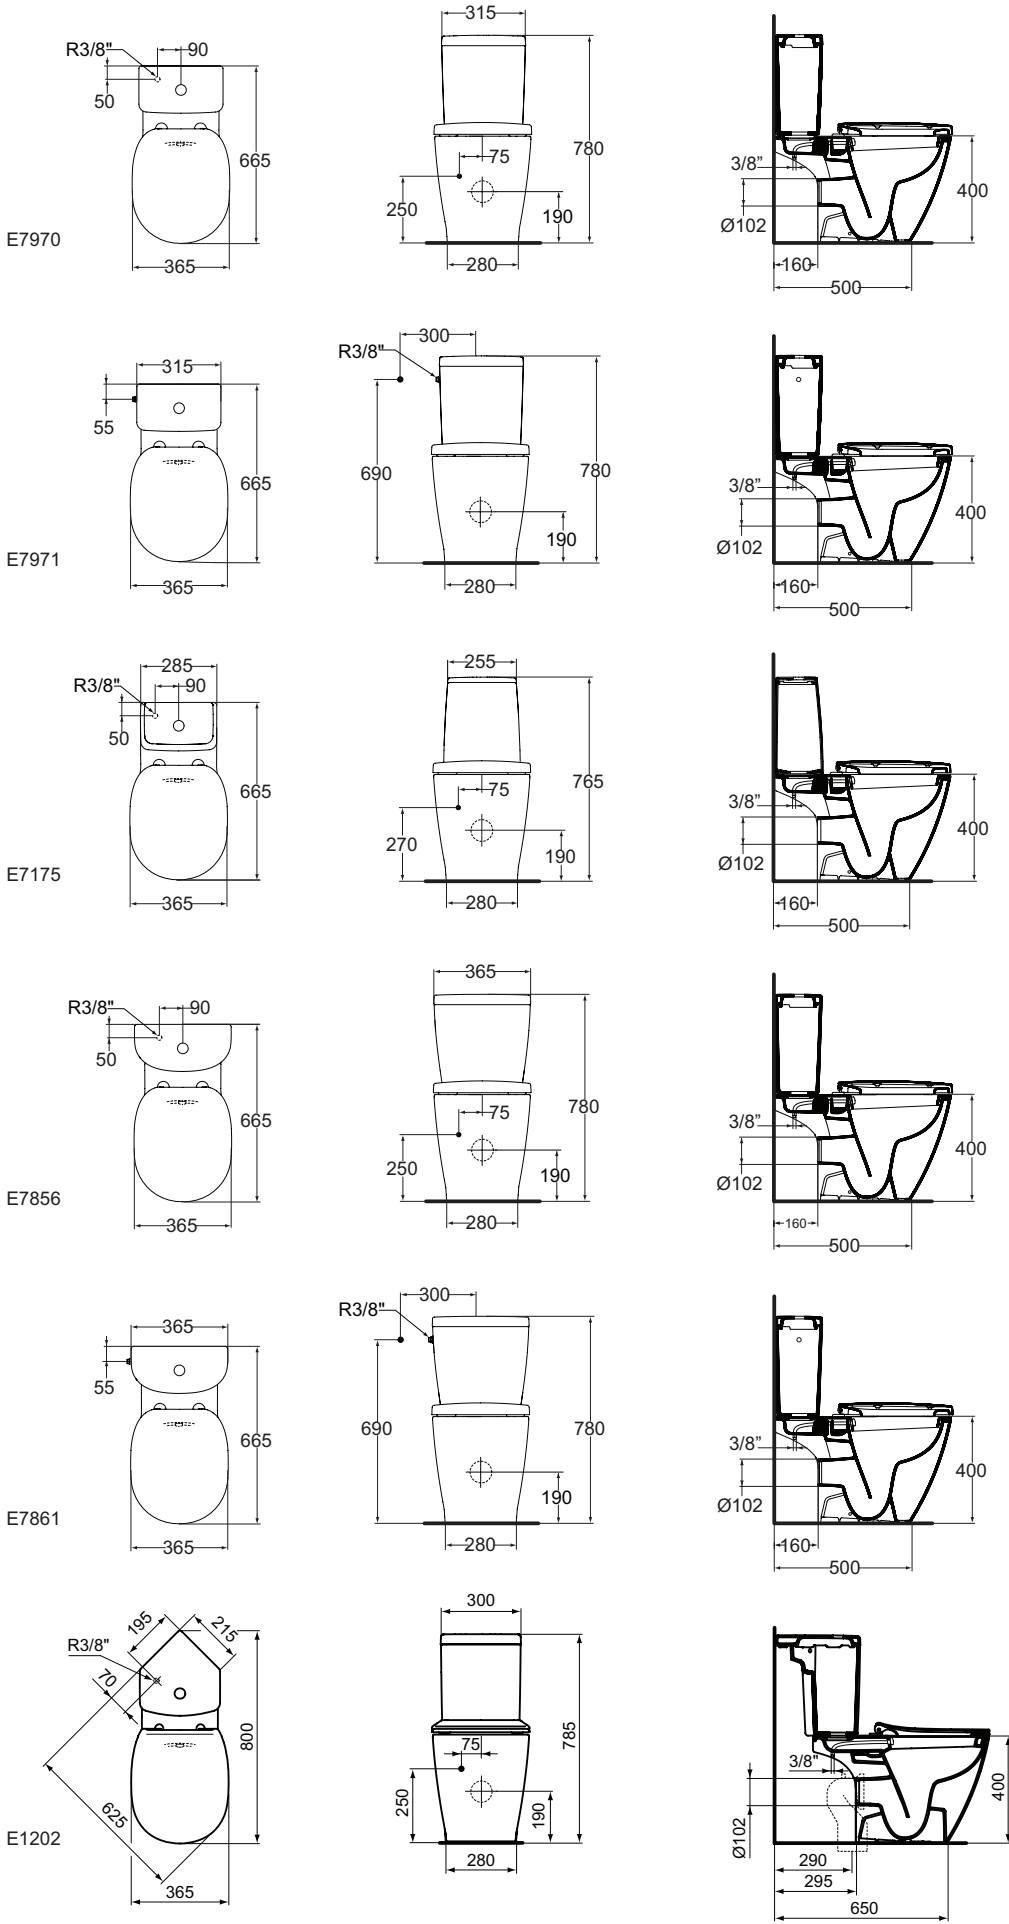

Ceramic products