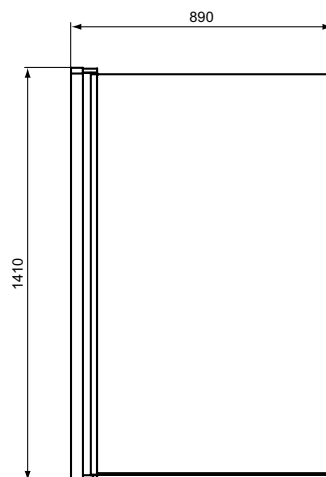

Description

Fixed bath screen 89x142 cm
Aluminium Silver color profile
Reversible (right and left version available)
Movable small panel for easy access and operation with the fitting
(inward and outward)

Fixed bath screen 89x142 cm
Aluminium Silver color profile
Reversible (right and left version available)

Reccomended equipment:

To be combined only with asymmetric acrylic bathtubs
Connect Air E113401 and E113501

Product	W x D x H mm	Kg	Article-No.	Price/EUR
Bath Screen with small movable panel 89x142 cm	890 x 290 x 1420	24,0	E1137EO	
Bath Screen 89x141 cm	890 x 115 x 1410	18,0	E1136EO	

Finishes

EO Silver profile