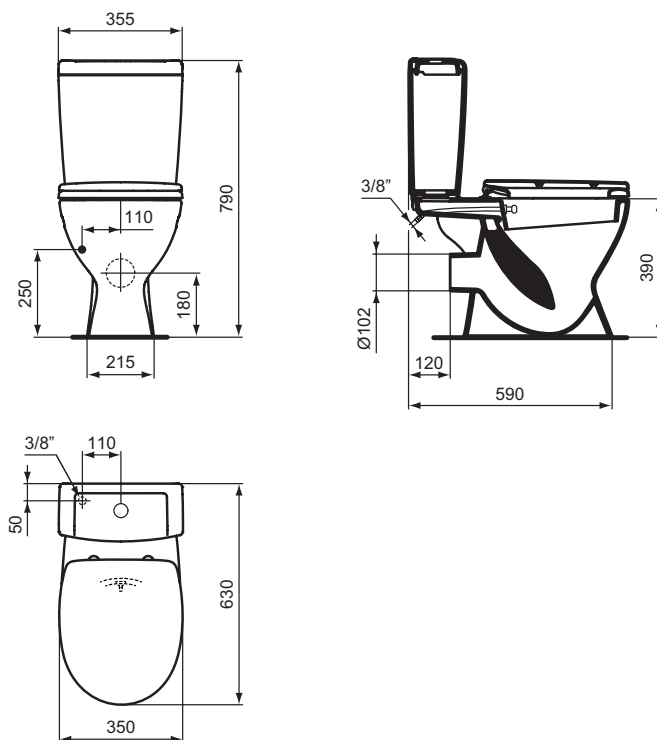

Finishes

01 Euro White