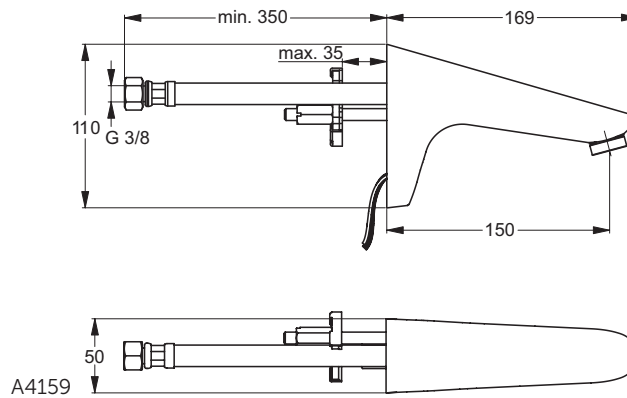

Finishes

AA Chrome