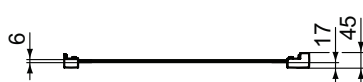

Finishes

V3 Silk Black