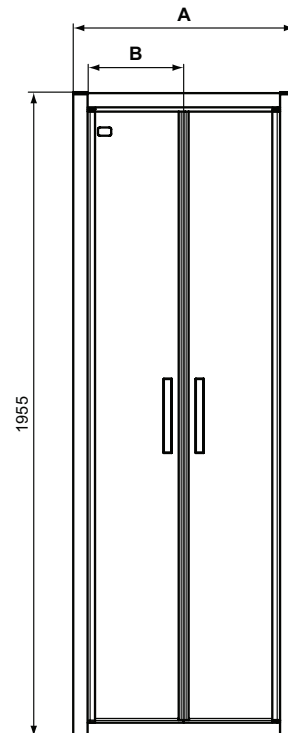

Finishes

V3 Silk Black

	A	B
K9294	870-920	390
K9296	970-1020	440