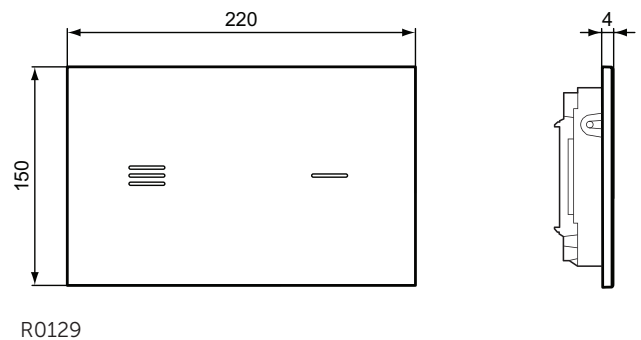

Finishes

- AC White
- SA White glass
- A6 Matt Black
- RX Black