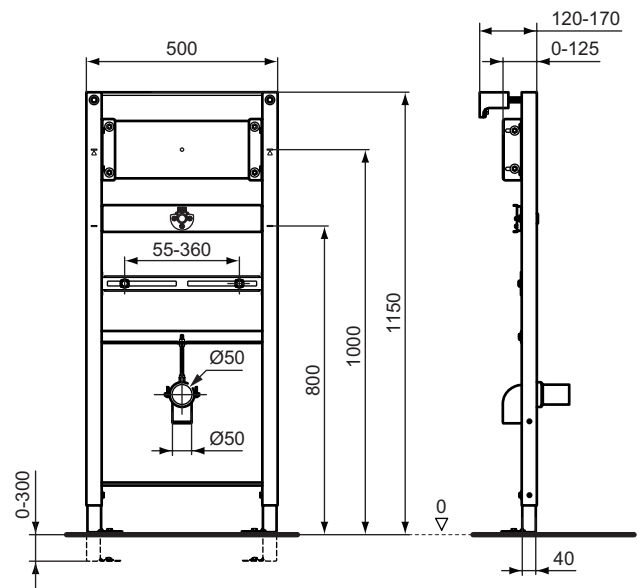

Installation systems

Description

ProSys™ basic urinal frame

Suitable to be used with top inlet urinals and exposed flushing valves

- For installation in front of solid wall or between two light plasterboard walls according to manual
- Frame tested for a load of 100 kg
- Frame corrosion resistant & resistant to scratches
- Easy and quick installation with EasyFix system
- Height adjustable from 0 to 300 mm
- 120 mm minimum thick
- Adjustable attachment plates

Accessories Included:

- Urinal fixing hardware
- Frame fastening materials
- Outlet bend 50/50 mm
- G ½ fitting for water connection - 1 pc

ProSys™ universal urinal frame

Suitable to be used with back inlet urinals and built-in flushing valves

For installation in front of solid wall or between two light plasterboard walls according to manual

- Frame tested for a load of 100 kg
- Frame corrosion resistant & resistant to scratches
- Easy and quick installation with EasyFix system
- Height adjustable from 0 to 300 mm
- 120 mm minimum thick
- Adjustable attachment plates
- Adjustable board for built-in flushing valves installation

Accessories Included:

- Urinal fixing hardware
- Frame fastening materials
- Outlet bend 50/50 mm
- G ½ fitting for water connection - 1 pc

Product	W x D x H mm	Kg	Article-No.	Price/EUR
ProSys™ basic urinal frame	500 x 120-170 x 1000-1300	5,1	R010367	
ProSys™ universal urinal frame	500 x 120-170 x 1000	13,1	R016367	

R0163