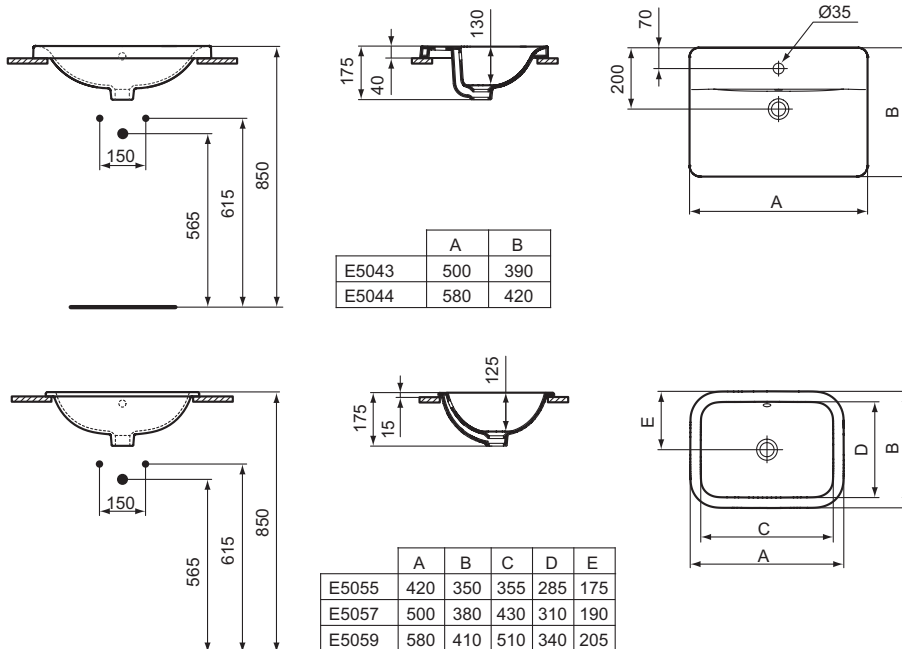

Finishes

- AA Chrome
- 01 Euro White
- MA Euro white Ideal Plus