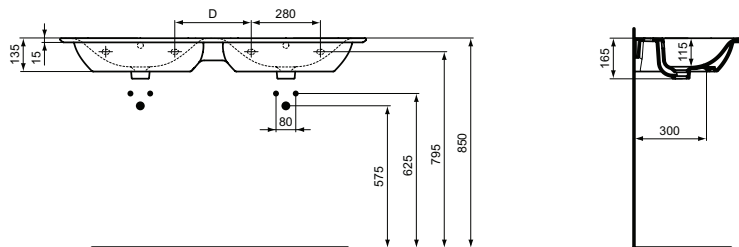

Finishes

- AA Chrome
- 01 Euro White

	A	B	C	D
E 0272 ..	1340	580	640	360
E 0273 ..	1240	540	590	310