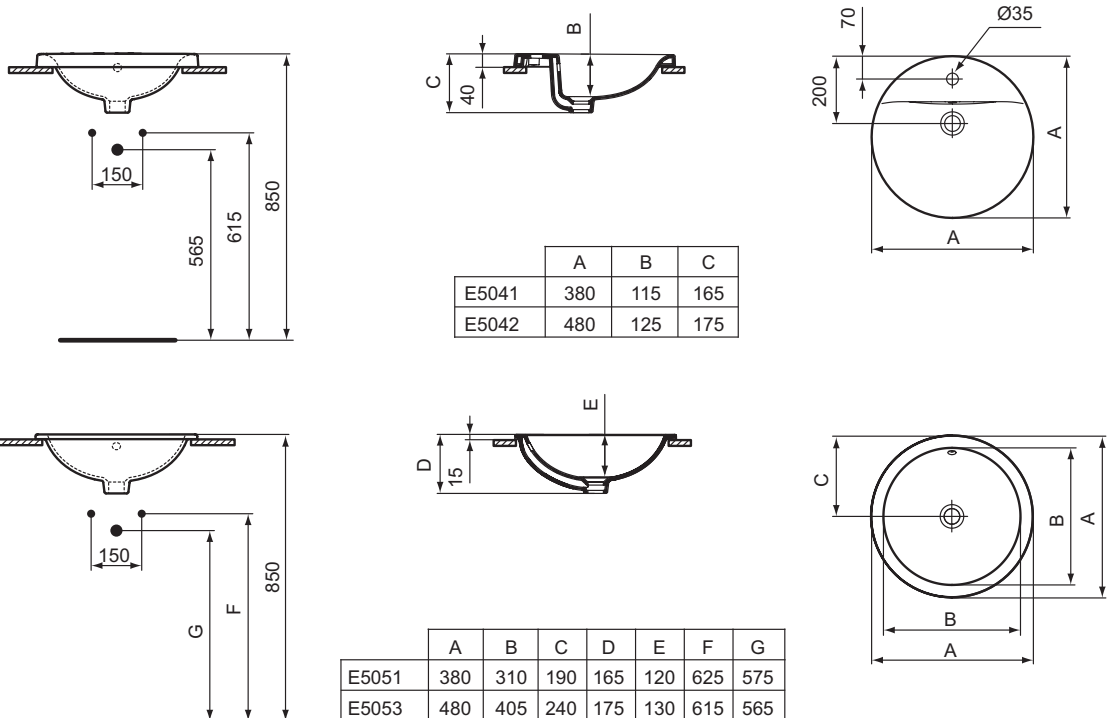

Finishes

- AA Chrome
- 01 Euro White
- MA Euro white Ideal Plus