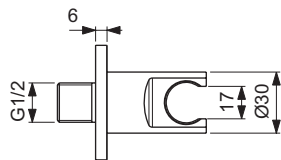

Finishes

XG Silk Black