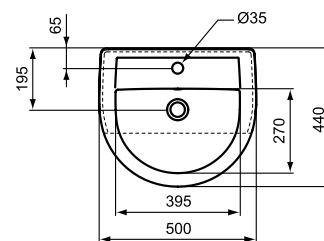

Finishes

- AA Chrome
- 01 Euro White