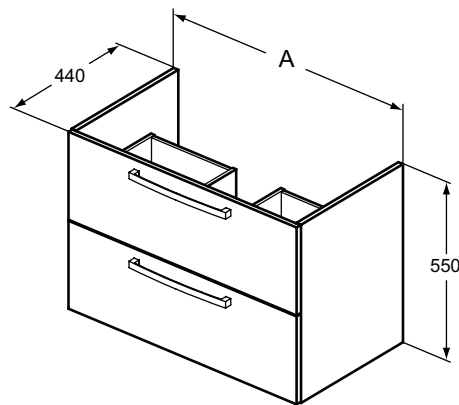

Finishes

- OS Sandy Oak
- TI Mid Grey
- WG Glossy White

	A
E3242	800
E0573	800
E0537	700
E3240	600
E0572	600