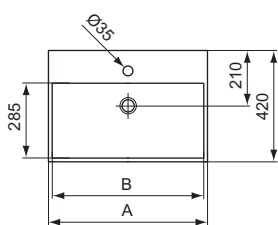

Finishes

- AA Chrome
- 01 Euro White

	A	B
K0782	710	670
K0778	600	570
K0777	500	470