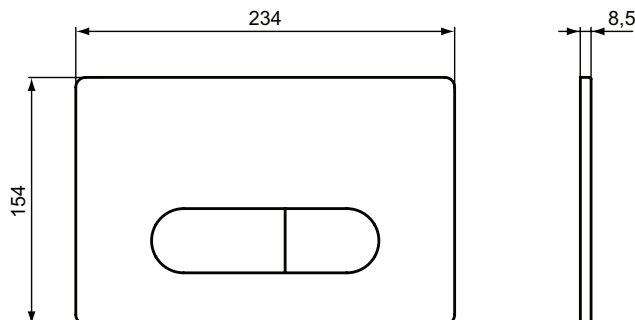

Finishes

- AA Chrome
- AC White
- JG Matt Chrome
- A6 Matt Black