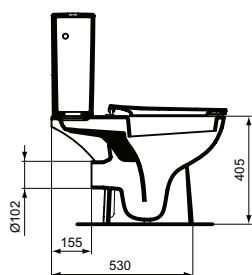

Finishes

01 Euro White

W3286, W3285

W3288, W3287