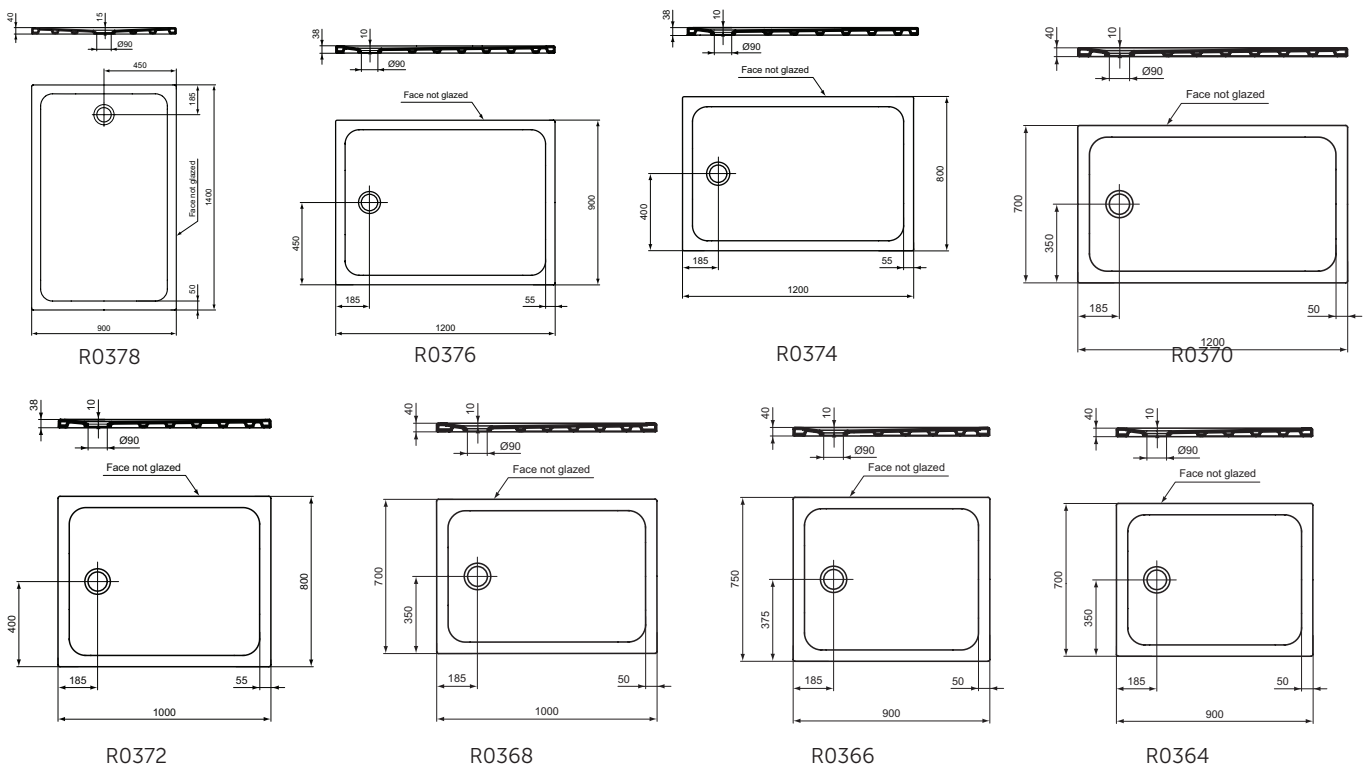

Finishes

- AA Chrome
- 01 Euro White
- YK White, antislip treatment