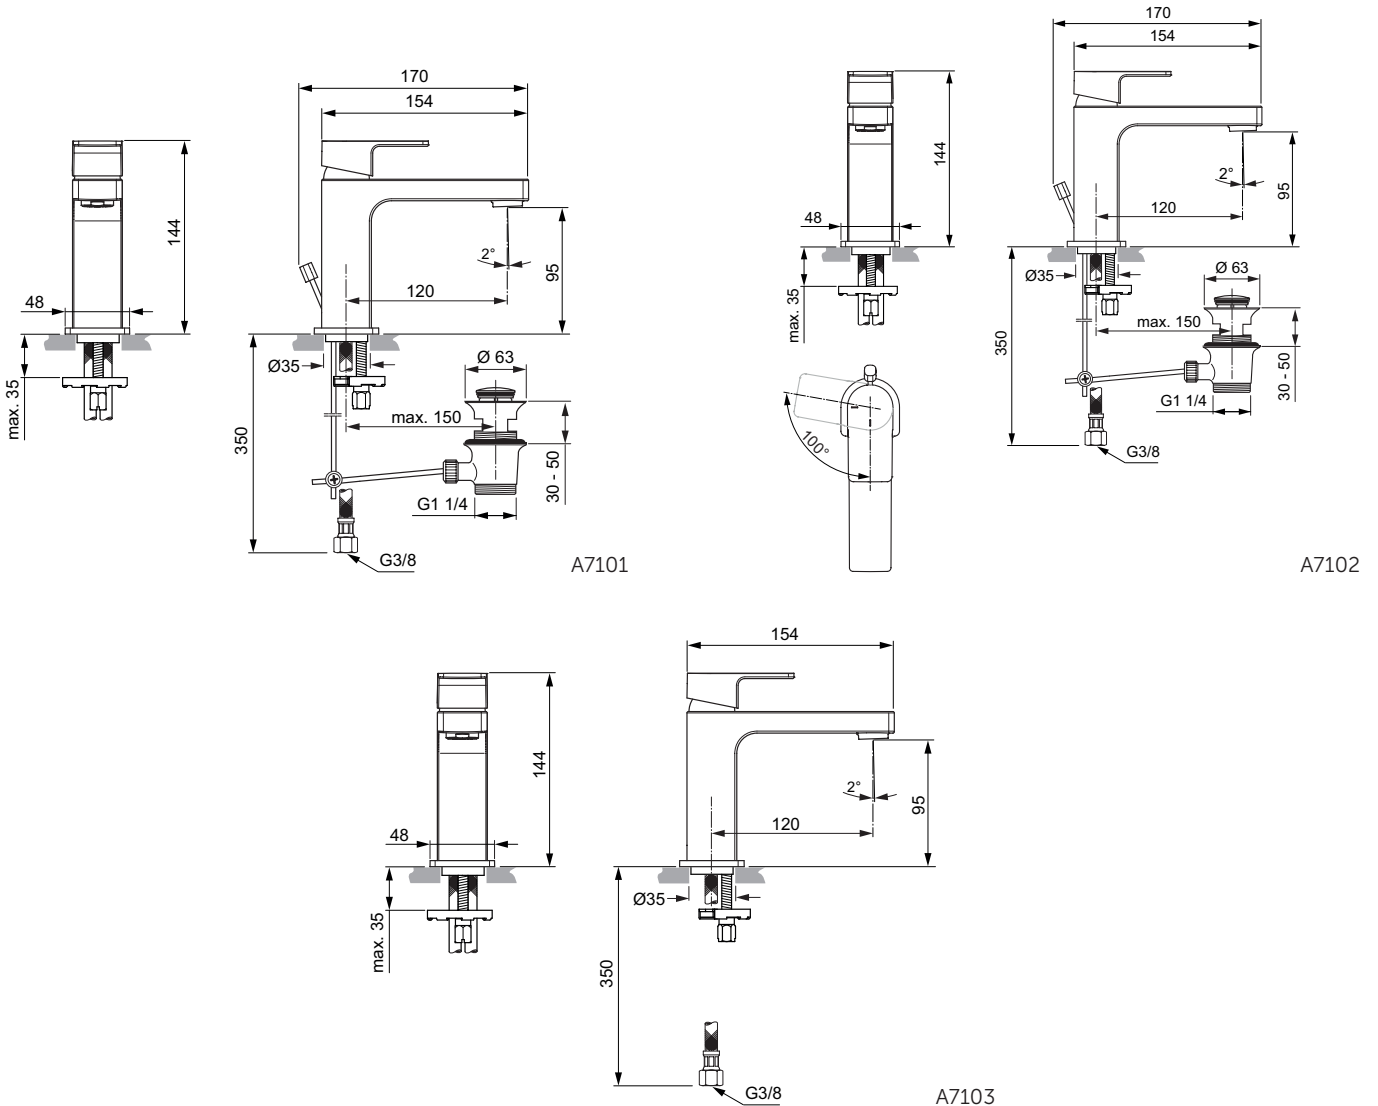

Finishes

AA Chrome

Sanitary brass