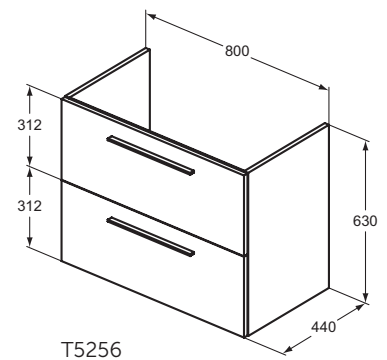

Furniture and mirrors

New

Description

Basin unit 80 cm - floor standing
Floor standing, 2 drawers, soft close system
Handles not included - separate order
Incl. mounting kit

For assembly with:

- i.Life A Vanity basin 84 cm T462001