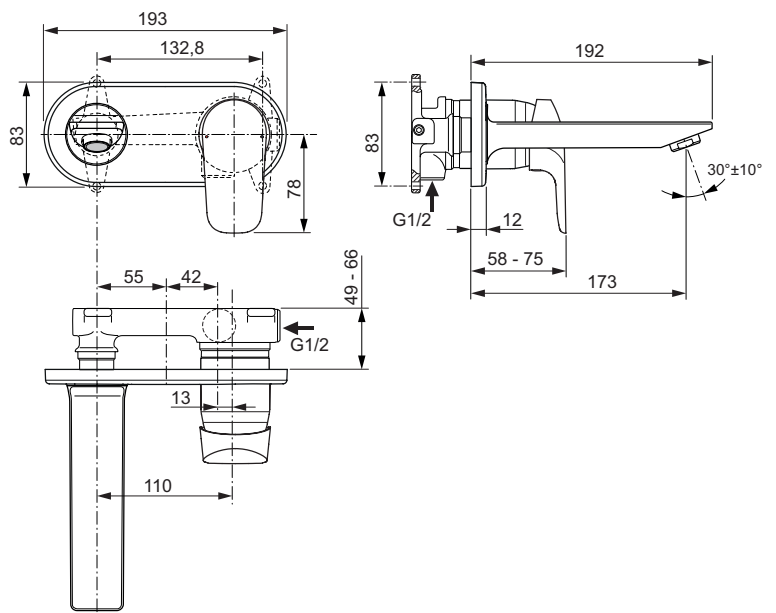

B1714

A6941

Sanitary brass