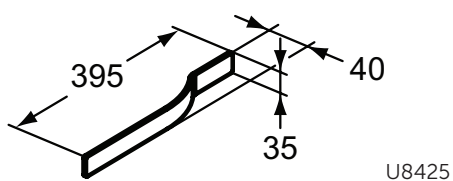

Description

Towel rail - Onda
Including mounting kit

Towel rail - Bordo
Including mounting kit

Towel rail - Cubo, 35 cm
Including mounting kit

Towel rail - Cubo, 48 cm
Including mounting kit

Type of materials: See section Technical information: Materials

Product	W x D x H mm	Kg	Article-No.	Price/EUR
Towel rail - Onda	395 x 40 x 35	0,5	U8425AA	
Towel rail - Bordo	355 x 155 x 35	1,0	U8426AA	
Towel rail - Cubo, 35 cm	345 x 87 x 25	2,5	U8427AA	
Towel rail - Cubo, 48 cm	475 x 25 x 80	1,4	U8615AA	

Finishes

AA Chrome