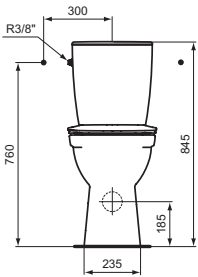

Finishes

01 Euro White