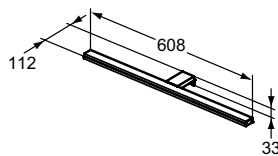

Description

LUXURY Light
LED light
230 V, 50 Hz, 1 x 9 W, IP44, Class II, Energetic class A, 700 Lm, 4000 Kelvin
Including mounting kit

COMPACT Light
LED light
230 V, 50 Hz, 1 x 6 W, IP44, Class II, Energetic class A, 360 Lm, 6000 Kelvin
Including mounting kit

TITTY Light
LED light
230 V, 50 Hz, 1 x 4,8 W, IP44, Class II, Energetic class A, 220 Lm, 4000 Kelvin
Including mounting kit

IRENE Light
LED light
220-240 V, 50-60 Hz, 1x6W IP44, Class II, Energetic class A, 125 Lm, 5700 Kelvin
Including mounting kit

PANDORA Light 60,8 cm
LED light
220-240 V, 50-60 Hz, 1 x 12 W, IP44, Class II, Energetic class A+, 1320 Lm, 5700 Kelvin
Including mounting kit

PANDORA Light 30,8 cm
LED light
220-240 V, 50-60 Hz, 1 x 8 W, IP44, Class II, Energetic class A+, 880 Lm, 5700 Kelvin
Including mounting kit

Type of materials: See section Technical information: Materials

Product	W x D x H mm	Kg	Article-No.	Price/EUR
LUXURY Light	344 x 92 x 43	0,4	T2907AA	
COMPACT Light	200 x 80 x 19	0,4	T2908AA	
TITTY Light	80 x 95 x 47	0,2	T3153AA	
IRENE Light	286 x 102 x 30	0,3	T2909AA	
PANDORA Light 60,8 cm	608 x 112 x 33	0,3	T322967	
PANDORA Light 30,8 cm	308 x 112 x 33	0,3	T320967	

Finishes

AA Chrome

T3229