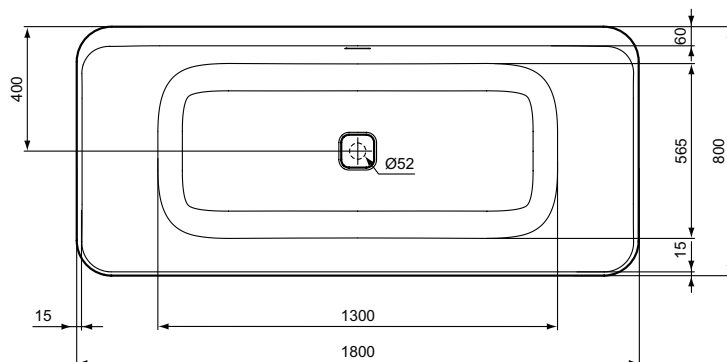

Finishes

- AA Chrome
- O1 Euro White
- A2 Brushed Gold
- A5 Magnetic Grey
- GN Silver Storm