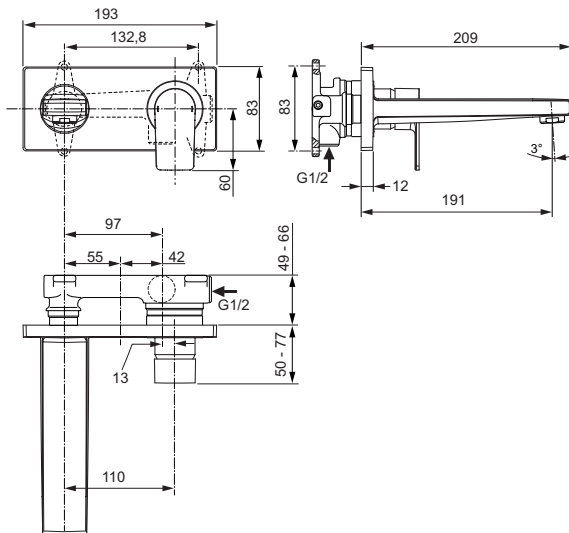

Finishes

AA Chrome

A7116