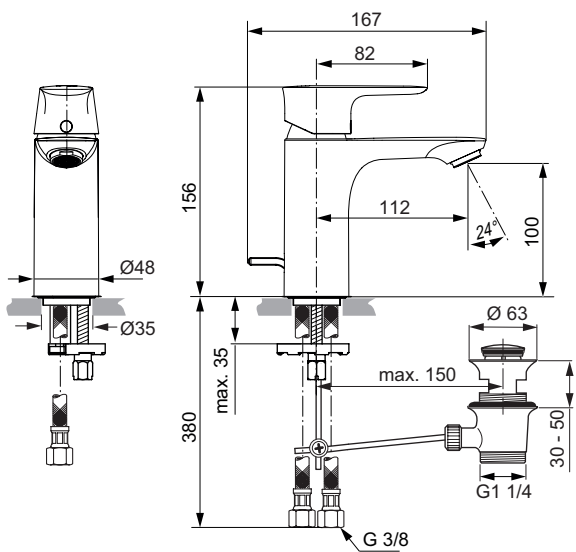

Finishes

- AA Chrome
- A2 Brushed Gold
- A5 Magnetic Grey
- GN Silver Storm

A7021