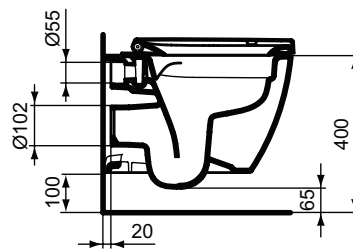

Finishes

01 Euro White