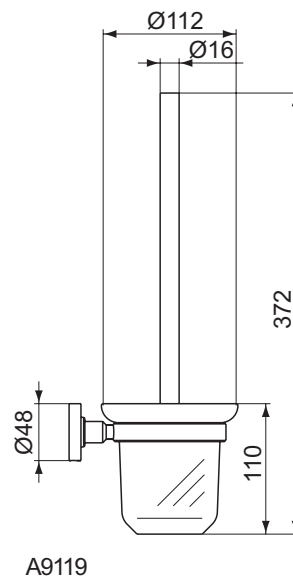

Finishes

- AA Chrome
- MY Stainless Steel

Accessories