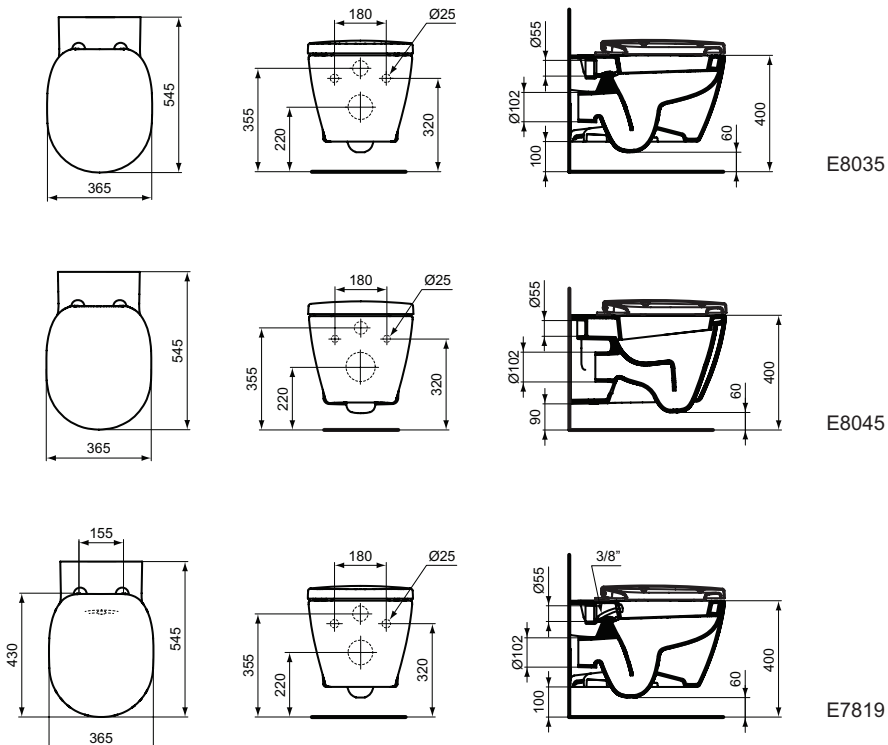

Finishes

- 01 Euro White
- MA Euro white Ideal Plus