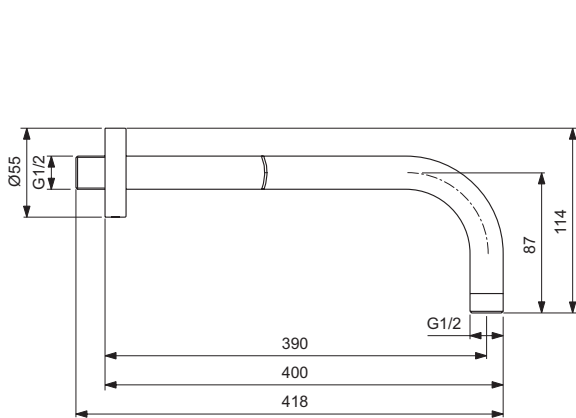

Finishes

XG Silk Black

B9445