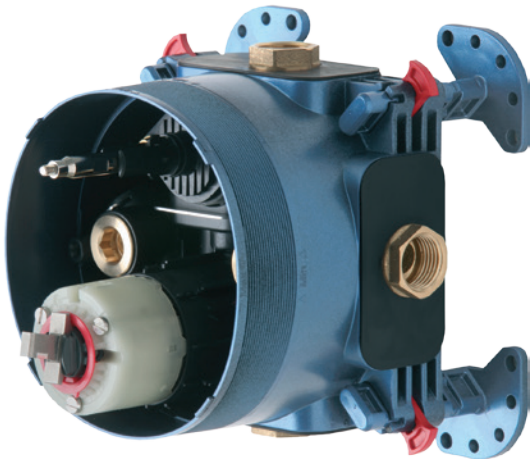

Description

EASY BOX
Easy Box Kit 1, internal built in part for built in fittings, with pipe connections, fixation feet and fixation holes, support for accurate and reliable positioning both horizontally and vertically, grooves to facilitate trimming of the protruding parts of the box and flushing device
G1/2" connection thread

Product

EASY BOX - universal built-in Kit 1

Article-No.

A1000NU

Price/EUR

Recommended equipment

Extension kit for single lever mixers and thermostats UP 2 (max 20 mm distance)

A960704NU

Extension kit for single lever mixers and thermostats UP 2 (max 40 mm distance)

A962476NU

Sanitary brass