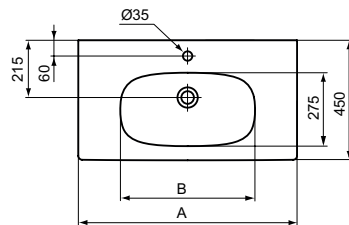

Finishes

- AA Chrome
- 01 Euro White
- V1 Silk White (Matt White)

	A	B
T3508	1025	600
T3509	825	505
T3510	625	460