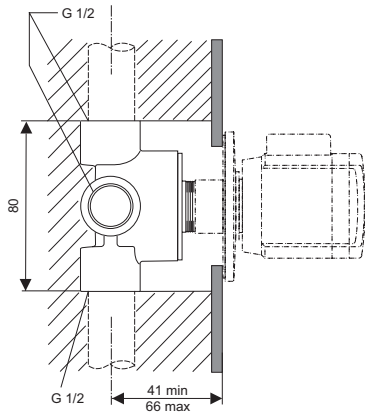

Recommended equipment

Extension Kit for multiway diverter (max 20 mm distance)	A963554NU	

Sanitary brass

A2391