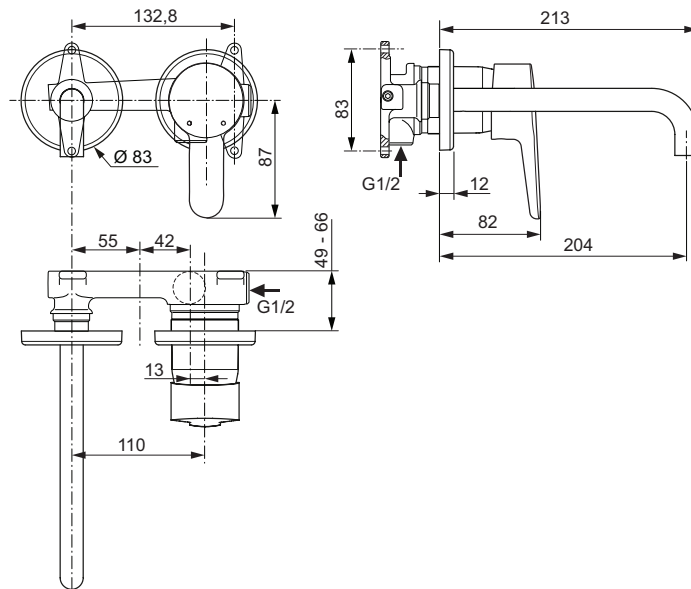

Finishes

AA Chrome