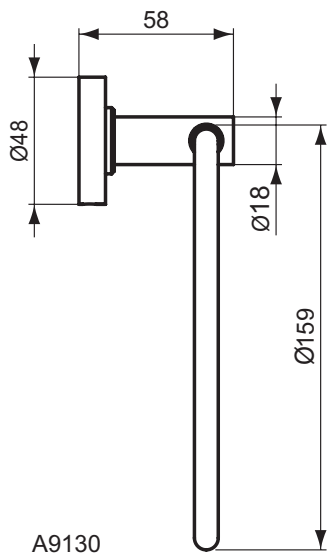

Finishes

AA Chrome