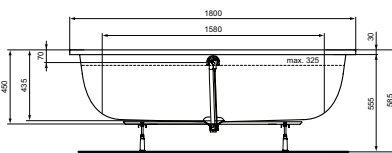

New

Description

Ideal Standard i.life rectangular double-ended acrylic bathtub

Sizes:
1700 x 750 mm - 280 l;
1800 x 800 mm - 325 l;
1900 x 900 mm - 400 l;

Type: for drop-in installation or for combination with panels (front and side)
Material: acrylic bathtub, 4 mm acrylic sheet with GRP reinforcement of the bottom and rim
Waste hole & overflow hole: Ø 52 mm
Complies with EN 14516

Recommended equipment:

Leg set C896067
Waste syphon Ø 52 mm, chrome K7804AA
Wall brackets for bathtubs (3 pcs.) K711167
Fixation set for front panel T482901
Fixation set for side panel T483001

Available April 2022

Product	W x D x H mm	Kg	Article-No.	Price/EUR
Rectangular double-ended acrylic bathtub 170x75	1700 x 750 x 450		T476301	
Rectangular double-ended acrylic bathtub 180x80	1800 x 800 x 450		T476401	
Rectangular double-ended acrylic bathtub Duo 190x90	1900 x 900 x 450		T476501	
Fixation set for front panel			T482901	
Fixation set for side panel			T483001	
Front panel 190	1900 x 550		T478701	
Front panel 180	1800 x 550		T478601	
Front panel 170	1700 x 550		T478501	
Side panel 90	900 x 550		T479101	
Side panel 75	750 x 550		T478901	
Side panel 80	800 x 550		T479001	

Recommended equipment

Leg set	C896067	
MULTIPLEX Waste syphon Ø 52 mm, chrome	K7804AA	
Wall brackets for bathtubs (3 pcs.)	K711167	

Finishes

- AA Chrome
- 01 Euro White