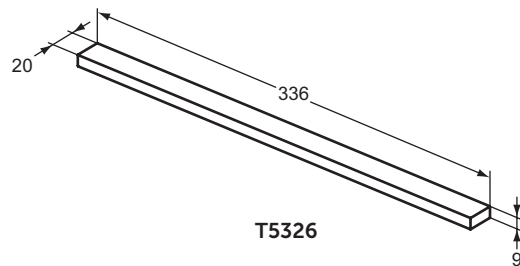

Finishes

- XG Silk Black
- YE Brill Aluminium
- **XX:**
- DU Matt White
- NF Sand Beige Matt
- NG Quartz Grey Matt
- NV Carbon Grey Matt
- NH Greige Matt
- NX Natural Oak
- NW Coffee Oak