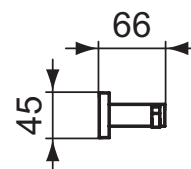

Finishes

AA Chrome

E2192

E2193

Accessories

Description

Towel ring
Included fixing set

Towel rail 80, 60, 45 cm
Included fixing set