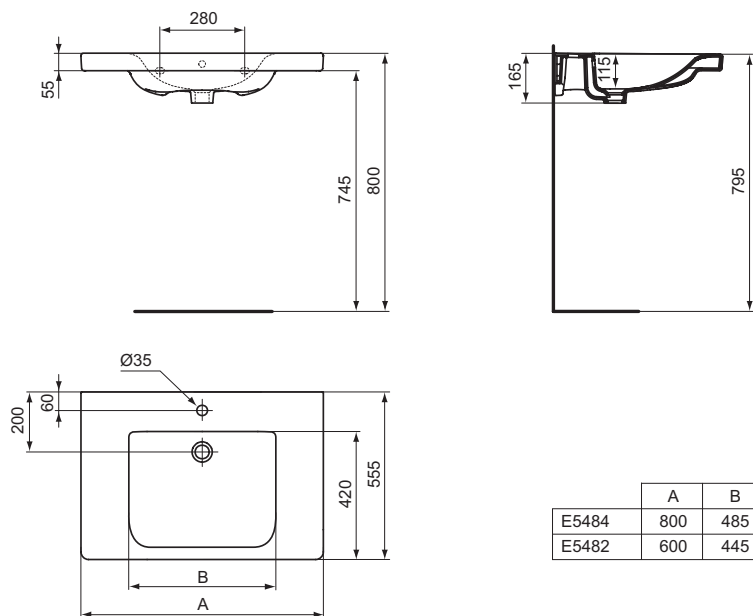

Finishes

- AA Chrome
- 01 Euro White