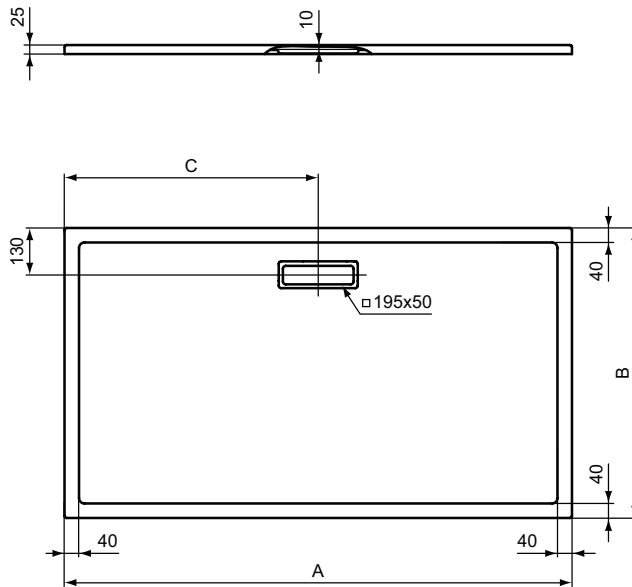

Finishes

- AA Chrome
- V3 Black Matt

	A	B	C
T4468	1000	800	500
T4469	1200	800	600
T4474	900	700	450
T4475	1000	700	500
T4476	1200	700	600
T4483	1200	900	600