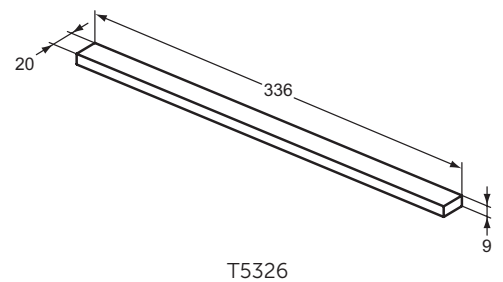

Furniture and mirrors

New

Description

Basin unit 80 cm - floor standing
Floor standing, 2 drawers, soft close system
Handles not included - separate order
Incl. mounting kit

For assembly with:

- i.Life A Vanity basin 84 cm T462001