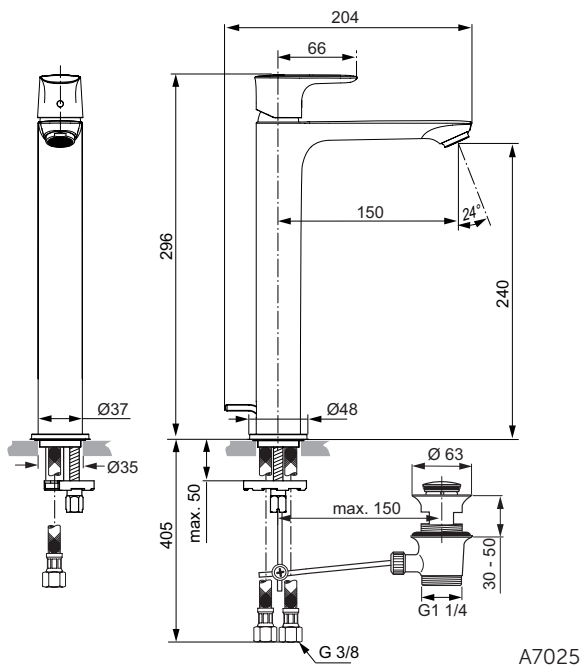

Finishes

- AA Chrome
- A2 Brushed Gold
- A5 Magnetic Grey
- GN Silver Storm