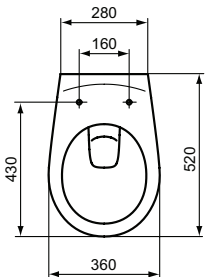

Finishes

01 Euro White

V3906, W7406