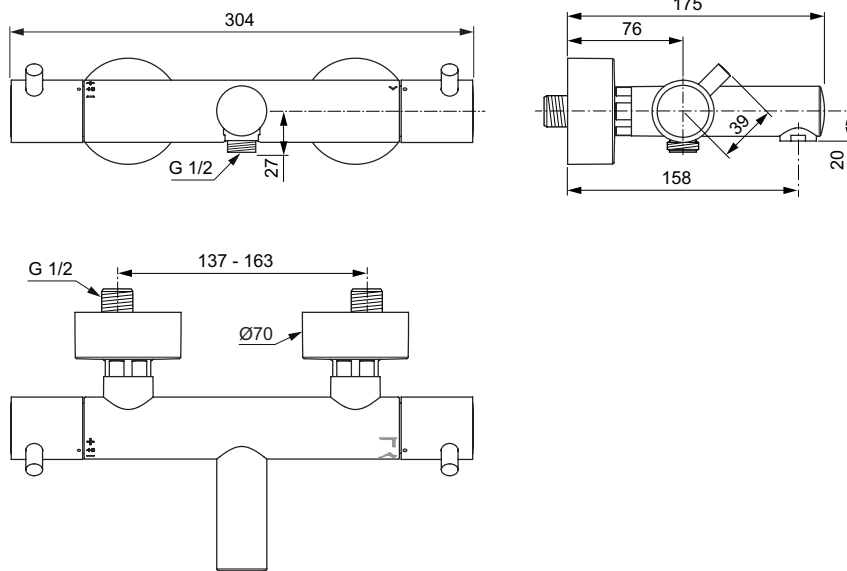

Finishes

AA Chrome