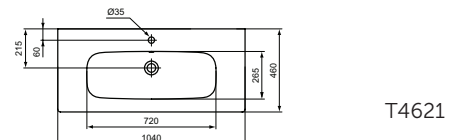

T4621

T4619