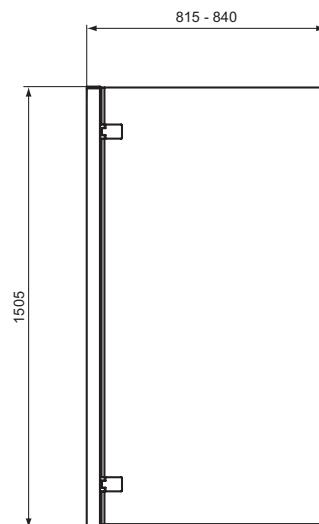

Finishes

EO Silver profile