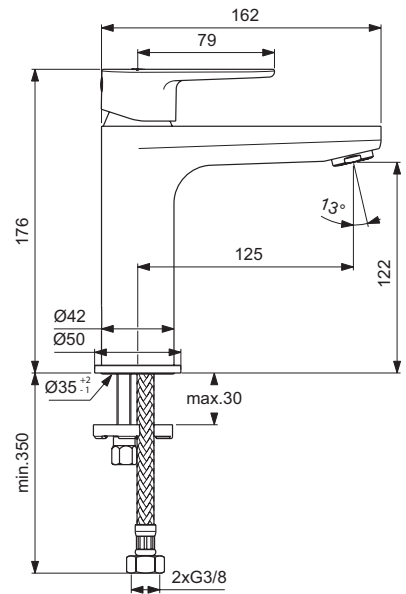

BC700

Sanitary brass