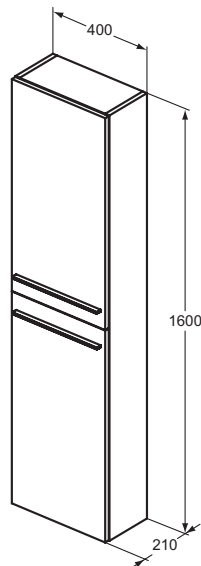

New

Description

Column - high
2 doors, soft close system
Handles not included - separate order
Wall mounted, reversible
Incl. monting kit

Column - low
1 door, soft close system
Handle not included - separate order
Wall mounted, reversible
Incl. monting kit

Available April 2022

Furniture
and mirrors

Product	W x D x H mm	Kg	Article-No.	Price/EUR
Column - high	400 x 210 x 1600	26,1	T5288xx	
Column - low	400 x 210 x 1200	19,9	T5289xx	

Necessary equipment

Handles not included (Please choose from the different finishes)			T5325YE T5325XG	

Finishes

- XG Silk Black
- YE Brill Aluminium
- **XX:**
- DU Matt White
- NF Sand Beige Matt
- NG Quartz Grey Matt
- NV Carbon Grey Matt
- NH Greige Matt
- NX Natural Oak
- NW Coffee Oak

T5288

T5289