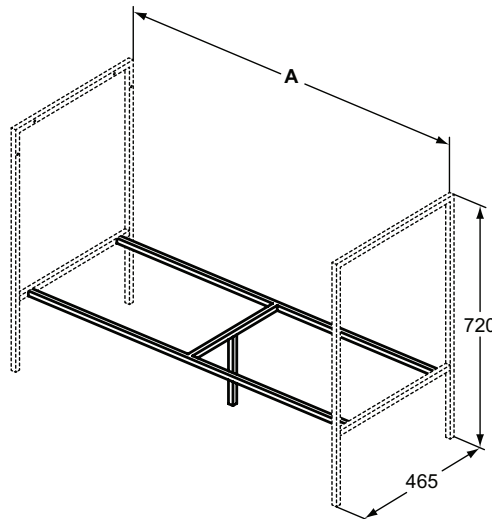

A
U8600	600
U8601	850
U8602	1050
U8603	1200