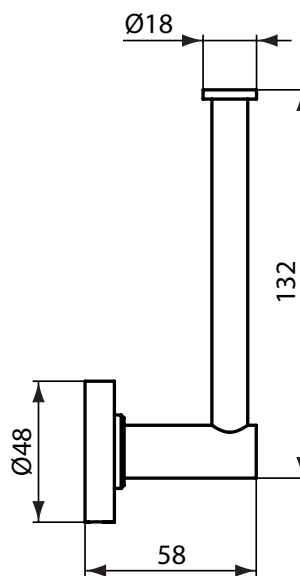

A9106

Finishes

XG Silk Black