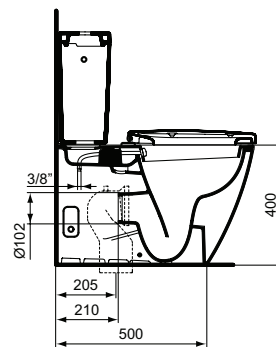

Ceramic products

E7971