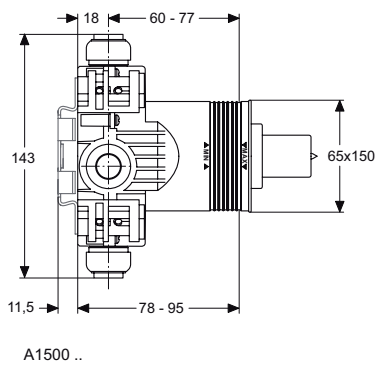

Recommended equipment

Fixation set for mounting rail	A963713NU	
Flushing device for the thermostatic unit	A963723NU