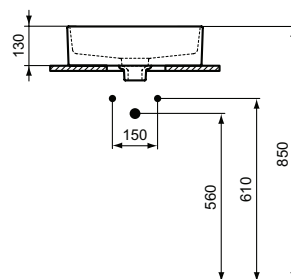

Finishes

- AA Chrome
- 01 Euro White