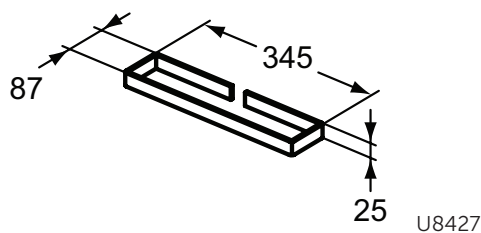

Description

Towel rail - Onda
Including mounting kit

Towel rail - Bordo
Including mounting kit

Towel rail - Cubo, 35 cm
Including mounting kit

Towel rail - Cubo, 48 cm
Including mounting kit

Type of materials: See section Technical information: Materials

Product	W x D x H mm	Kg	Article-No.	Price/EUR
Towel rail - Onda	395 x 40 x 35	0,5	U8425AA	
Towel rail - Bordo	355 x 155 x 35	1,0	U8426AA	
Towel rail - Cubo, 35 cm	345 x 87 x 25	2,5	U8427AA	
Towel rail - Cubo, 48 cm	475 x 25 x 80	1,4	U8615AA	

Finishes

AA Chrome