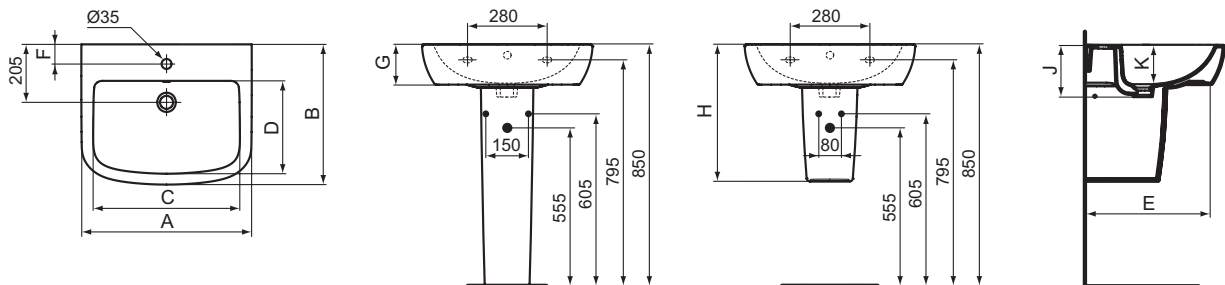

Finishes

- AA Chrome
- 01 Euro White

	A	B	C	D	E	F	G	H	J	K
T0563	650	525	560	355	480	65	145	485	185	140
T0564	600	495	520	330	450	70	145	480	185	140
T0565	550	450	475	290	320	70	140	485	185	135
T0566	500	440	430	285	400	60	150	480	190	135