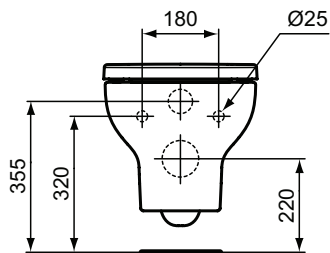

Finishes

01 Euro White

New

Description

Wall mounted bowl RimLS+ Ideal Standard i.life A
Rimless flushing technology - RimLS+
Washdown, horizontal outlet
In carton box
EN 997

Note: RimLS+ WCs installation with pressure flush valve is not recommended!