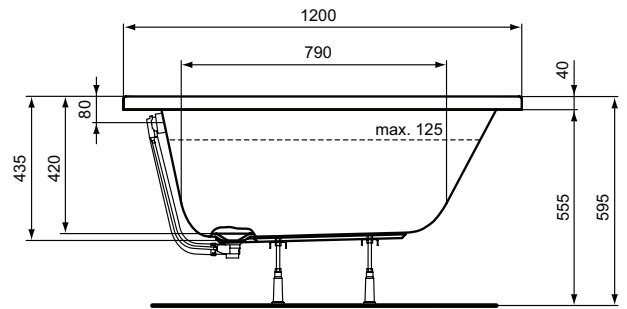

Recommended equipment

Leg set	C896067	
Waste siphon Ø 52 mm	B4812AA	

Finishes

AA Chrome

01 Euro White

W0041

W0040

Wellness