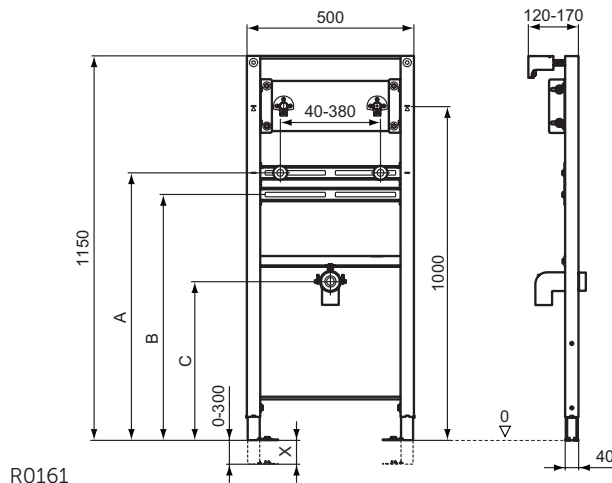

Ref.	Min height	Max height
A	665-X	1070
B	605-X	1010
C	487,5-X	885