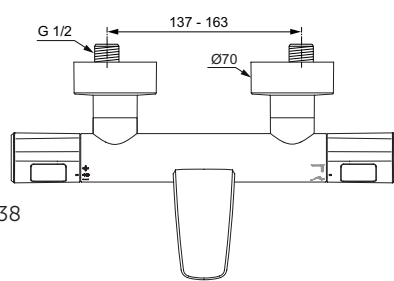

Finishes

AA Chrome

A7229

A7215

A7238

Description

Exposed thermostatic shower mixer with accessories
 Exposed model, S-connection with hidden nuts
 FirmaFlow® Therm cartridge
 Ceramic valve G1/2 180°
 Cool body technology
 Diamond metal handles with hot water at 40°C stop button and 50% water volume stop button
 Non return valve
 Comply with EN 1111
 Accessories: 125 mm 3F Idealrain Evo Jet Diamond hand shower and 8 l/min water flow limiter, 1750 mm Idealflex shower hose, 600 mm shower bar with adjustable wall brackets
 - The same with accessories: 125 mm 3F Idealrain Evo Jet Diamond hand shower and 8 l/min water flow limiter, 1750 mm Idealflex shower hose, 900 mm shower bar with adjustable wall brackets
 Wrap over shelf for T25, T50, T100, T125 Ideal Standard thermostatic shower mixers exposed
 Made of plastic
 Chrome plated
 Ideal Standard logo
 Temperature indication to provide clear definition of temperature with figures