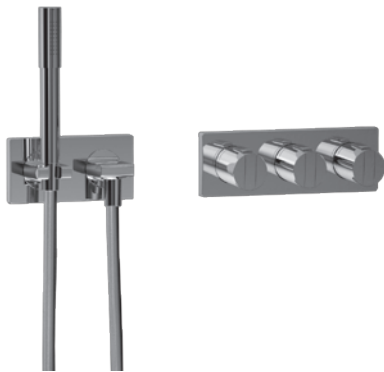

Finish

AA Chrome

Description

Bath Module ELEGANT

The elegant bath tub concept allows the bath to be filled by means of the overflow fittings and thus offers a reduced design which dispenses with a separate outflow. A thermostat regulates the temperature. Thanks to the separate volume control of the bath inlet and the shower head, they can be used both separately or at the same time.

Module parts

	Article-No.	Pcs.	Price/EUR
Built-in kit 1 Thermostat	A1500NU	1x	
Built-in kit 1 Universal	A1501NU	3x	
2-hole escutcheon 83 x 166 mm	A1505AA	1x	
3-hole escutcheon 83 x 249 mm	A1506AA	1x	
Volume knob, hand shower	A1544AA	1x	
Volume knob, bath inlet	A1547AA	1x	
Temperature knob	A1548AA	1x	
Shower hose Idealflex 1.25 m	A3306AA	1x	
Stick hand shower	BC774AA	1x	
Wall bracket for hand shower	A1520AA	1x	
Wall elbow, built-in	A1521AA	1x	

Finish

AA Chrome