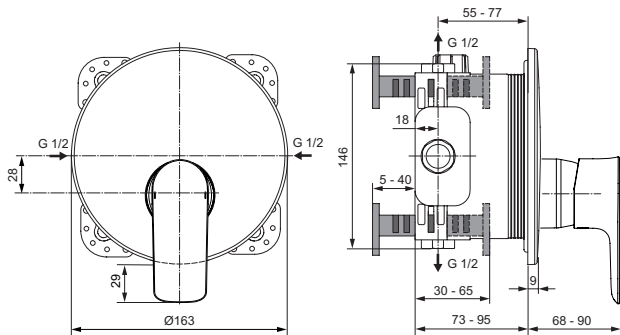

Necessary equipment

EASY-BOX universal built-in Kit 1	A1000NU	
-----------------------------------	---------	--

Finishes

- AA Chrome
- A2 Brushed Gold
- A5 Magnetic Grey
- GN Silver Storm

A7034

A7035

Description