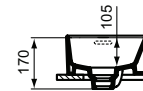

Ceramic products

Description

Handwash basin 45 cm
Tap hole punched, with overflow (slotted shape)
Including waste white cover T360301
Including fixation set TT0299699
In carton box
EN 14688
For assembly with Adapto handwash basin unit 43 cm or alone with siphon
Optional installation with: Click-clack waste with metal cover small T3630AA

Product	W x D x H mm	Kg	Article-No.	Price/EUR
Handwash basin 45 cm, Right tap hole punched, with overflow (slotted shape)	450 x 270 x 170	11,5	T299401	
Handwash basin 45 cm, Left tap hole punched, with overflow (slotted shape)	450 x 270 x 170	11,5	T299501	

Recommended equipment

Fixation set M8 x 90 mm	K714467	
Design siphon G1 1/4 (in case of installation without semi-pedestal and without base cabinet)	E0079AA	
Design stop angle valve (water connection G1/2, connection with mixer 10 mm/ G3/8) - 1 pc	A3491AA	
Siphon waste G1 1/4 - tubular type	A2305AA	
Stop angle valve (water connection G1/2, connection with mixer 10 mm/ G3/8) - 1 pc	B7883AA	
Escutcheon for siphon G1 1/4 (in case installation with mixer without pop-up waste)	B4801AA	
Click-clack waste with metal cover small	T3630AA	

Finishes

- AA Chrome
- 01 Euro White

T2994

T2995