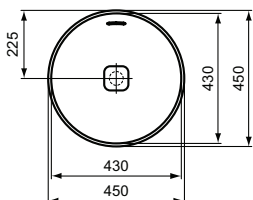

Finishes

- AA Chrome
- 01 Euro White