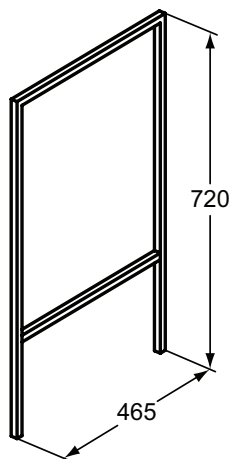

Finishes

FY Dark Grey Anodise

	A
U8600	600
U8601	850
U8602	1050
U8603	1200