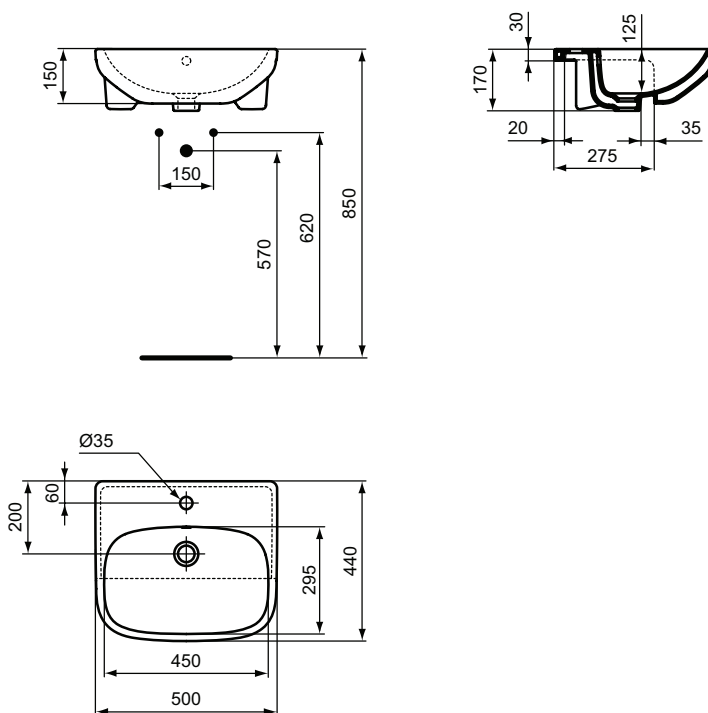

Finishes

- AA Chrome
- 01 Euro White