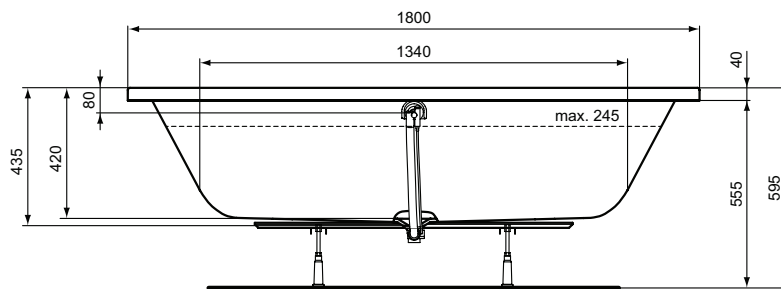

Finishes

- AA Chrome
- 01 Euro White