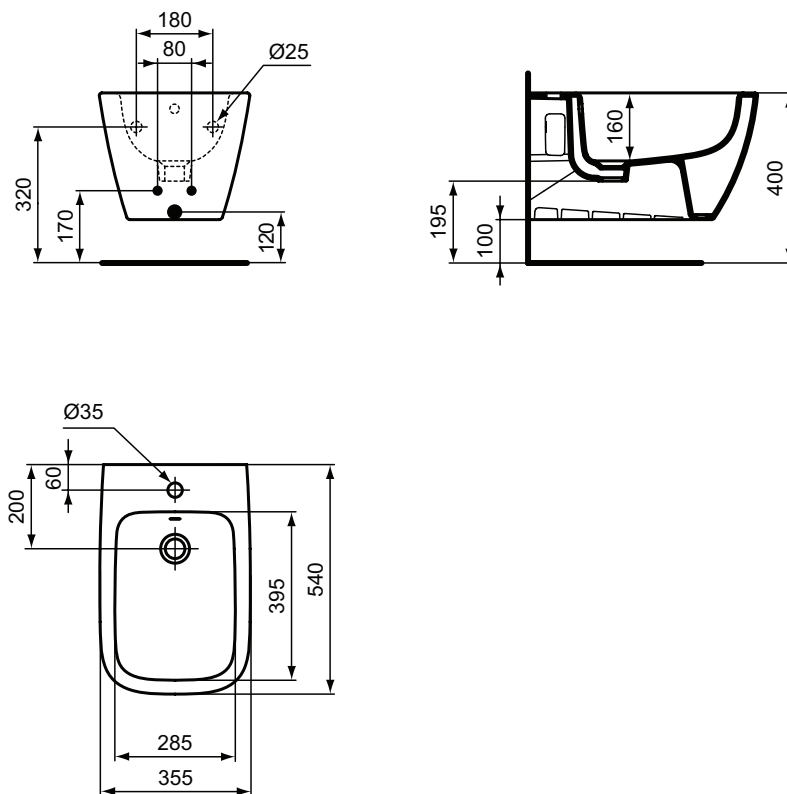

Finishes

- AA Chrome
- 01 Euro White