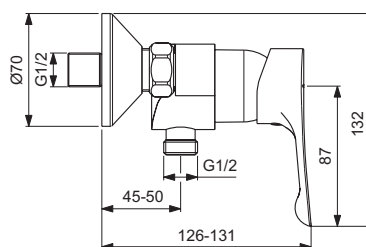

Price/EUR

Finishes

AA Chrome