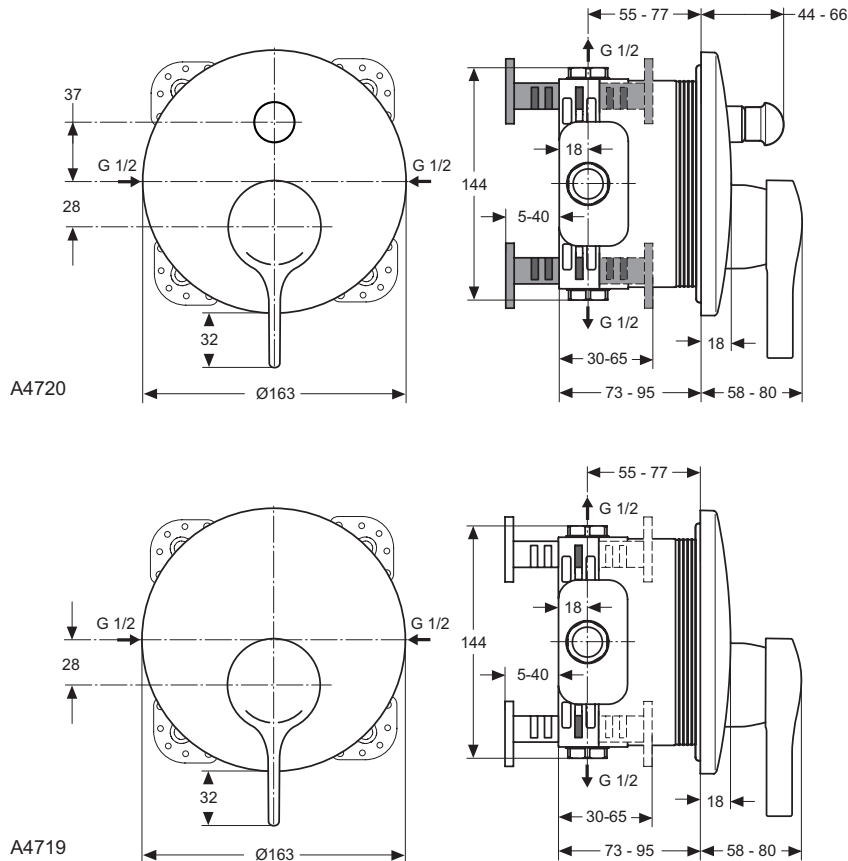

Finishes

AA Chrome