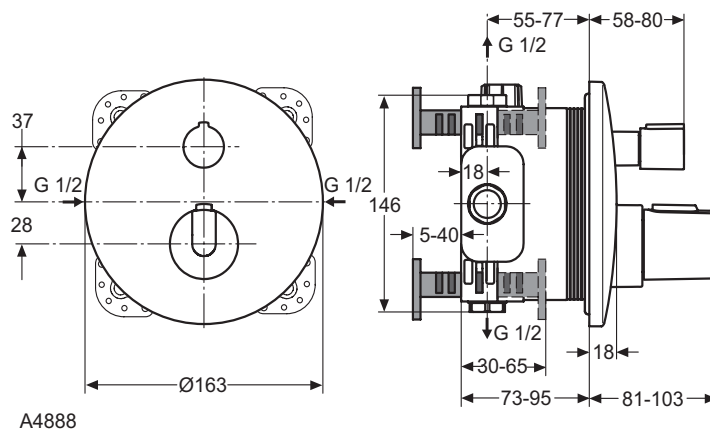

Finishes

AA Chrome