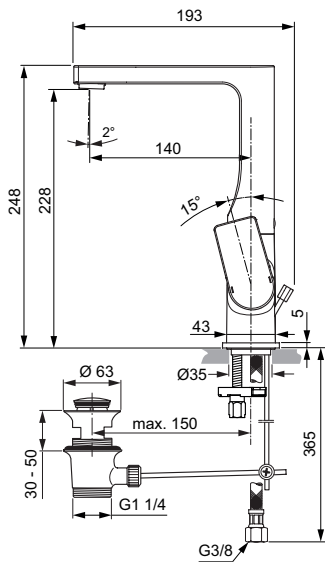

Finishes

AA Chrome

Sanitary brass

A7110