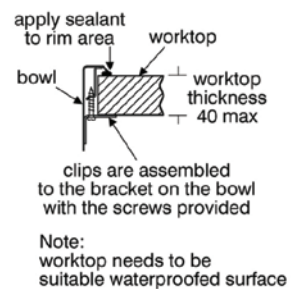

Description

Troon 2 countertop basin
Countertop washbasin 39 cm complete
With 1. 1/2" waste and fixing clips, no overflow
Can also be fixed using clips provided as under-countertop washbasin
Can be mounted from on top or underneath
Trap 1 1/2" plastic resealing bottle with 75mm seal, multi-purpose outlet (not included)

Berwick 2 countertop basin
Stainless steel self rimming countertop bowl
1 1/4" combined chainwaste & plug overflow, with fixing kit
Trap 1 1/4" plastic resealing bottle with 75mm seal, multi-purpose outlet (not included)

Product	W x D x H mm	Kg	Article-No.	Price/EUR
Troon 2 Countertop washbasin 39 cm complete	388 x 388 x 150	2,6	S2629MY	
Berwick 2 Stainless steel self rimming countertop bowl	472 x 390 x 140	2,8	S2628MY	

Recommended equipment

Trap 1 1/2" plastic resealing bottle with 75 mm seal, multi-purpose outlet (for Troon 2)	S892567	
Trap 1 1/4" plastic resealing bottle with 75 mm seal, multi-purpose outlet (for Berwick 2)	S892067	

Finishes

MY Stainless Steel