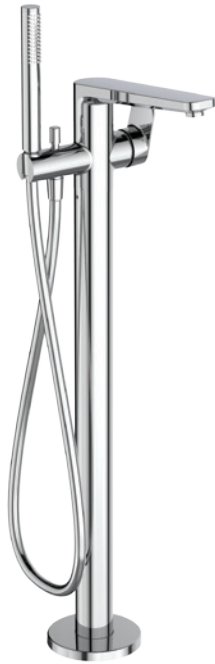

Necessary equipment

Kit 1 (internal part) for basin built-in mixer	A5948NU	
--	---------	--

Finishes

AA Chrome

Sanitary brass

Description

Freestanding bath & shower mixer
 38 mm ceramic cartridge FirmaFlow® with hot water limiter
 Brass body – 2 pieces
 Adjustable Cascade aerator
 Metal handle with red and blue colour indication - printed on handle
 Automatic diverter
 Hand-spray Stick
 Shower hose Idealflex 1250 mm
 New KIT 1 – vertical adjustable and suitable for in-floor installation
 80-160 mm floor thickness
 Floor base escutcheon chrom
 To be used only in combination with: A6133NU (internal part)
 Comply with EN817