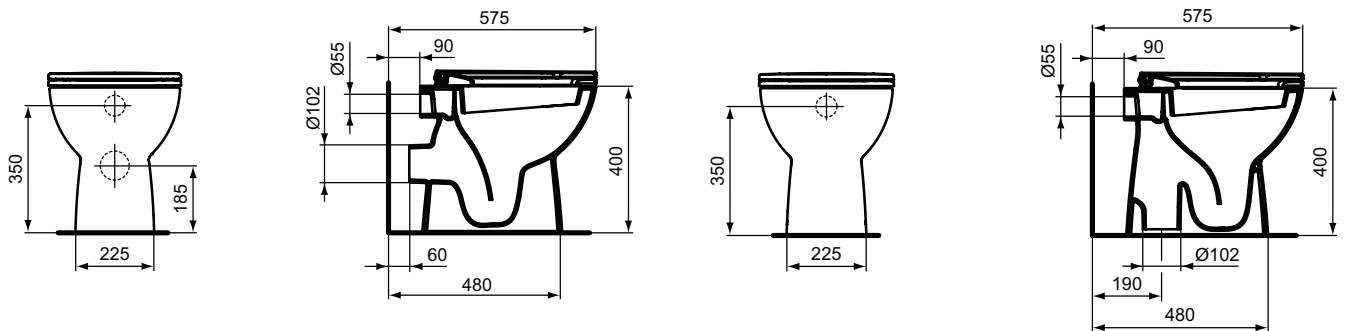

Finishes

01 Euro White