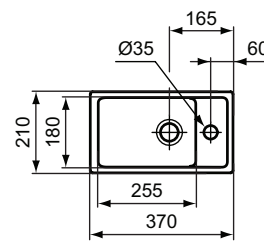

New

Описание

Handwash basins 37 cm

1 Left taphole punched
1 Right taphole punched
EN 14688

For assembly:

- alone with siphon or
- with Ideal Standard i.life S Guest basin unit 35 cm

Available February 2022

Ceramic products

Product	W x D x H mm	Kg	Article-No.	Price/EUR
Handwash basins 37 cm with 1 Left taphole punched	370 x 210 x 120	7,0	E2113V3	
Handwash basins 37 cm with 1 Right taphole punched	370 x 210 x 120	7,0	E2112V3	

Recommended equipment

Fixation set M8 x 90 mm for Handwash basin	K714467	
Siphon waste G1 1/4 - tubular type	A2305AA	
Stop angle valve (water connection G1/2, connection with mixer 10 mm/ G3/8) - 1pc	B7883AA	
Escutcheon for siphon G1 1/4 (in case installation with mixer without pop-up waste)	B4801AA	

Finishes

- AA Chrome
- V3 Silk Black (Matt Black)

E2112