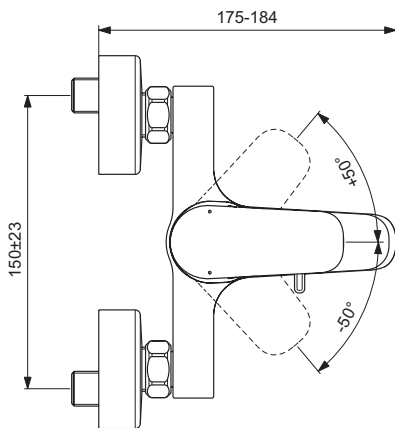

Finishes

AA Chrome

B1740