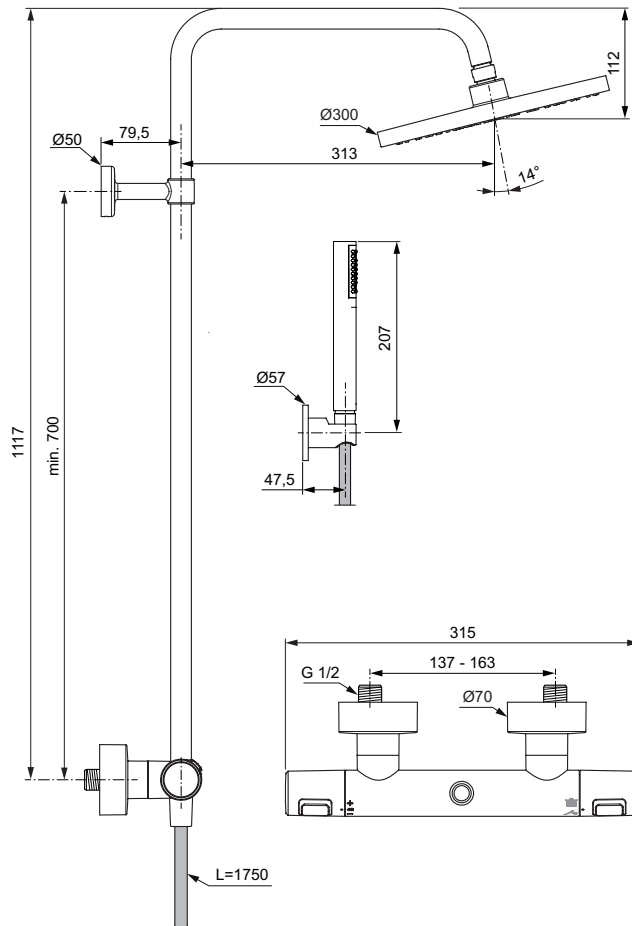

Finishes

XG Silk Black