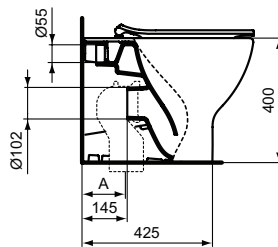

Finishes

01 Euro White

T002767	J324867	J324867 + T002867	T002667
A 50 - 95	120 - 135	100 - 155	160 - 200