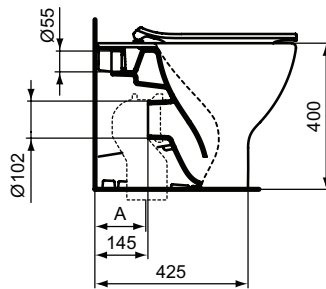

Finishes

V3 Silk Black (Matt Black)

T002767	J324867	J324867 + T002867	T002667
A 50 - 95	120 - 135	100 - 155	160 - 200