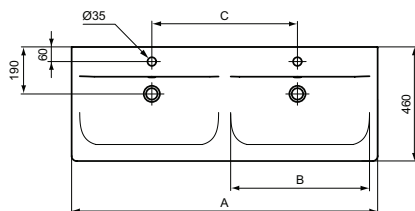

Finishes

- AA Chrome
- 01 Euro White

	A	B	C	D
E 0272 ..	1340	580	640	360
E 0273 ..	1240	540	590	310