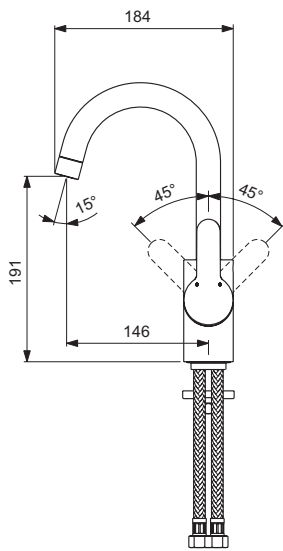

Finishes

AA Chrome