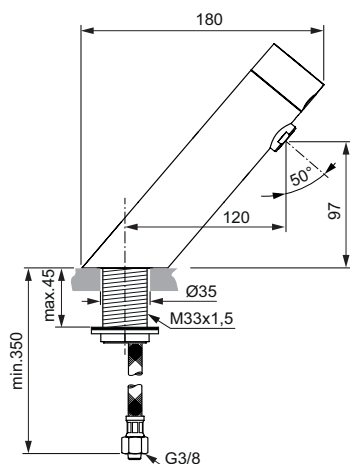

Finishes

- AA Chrome
- B3 Black Onyx
- XG Silk Black

A7557