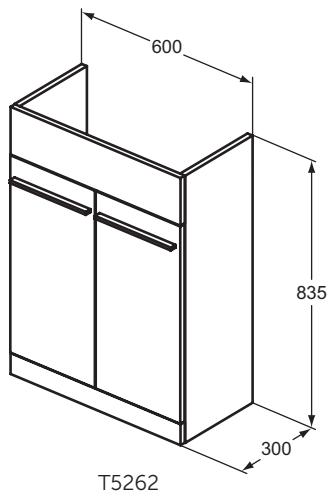

Finishes

- XG Silk Black
- YE Brill Aluminium
- **XX:**
- DU Matt White
- NF Sand Beige Matt
- NG Quartz Grey Matt
- NV Carbon Grey Matt
- NH Greige Matt
- NX Natural Oak
- NW Coffee Oak