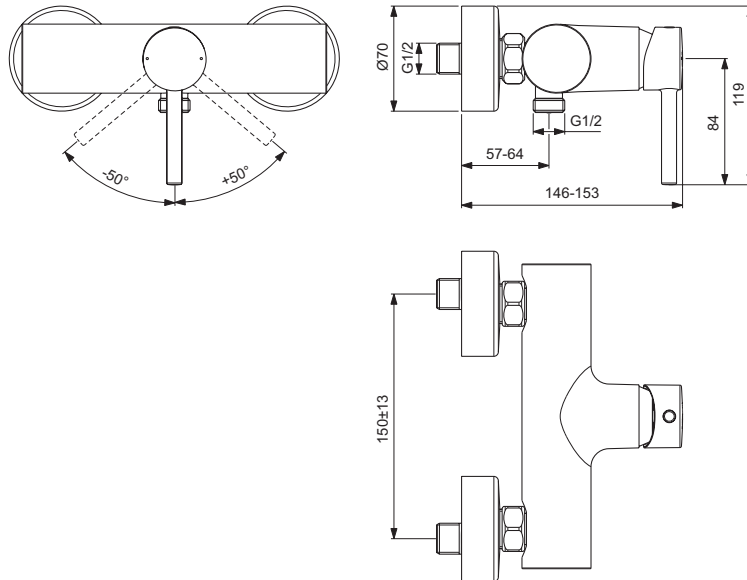

Finishes

- AA Chrome
- XG Silk Black