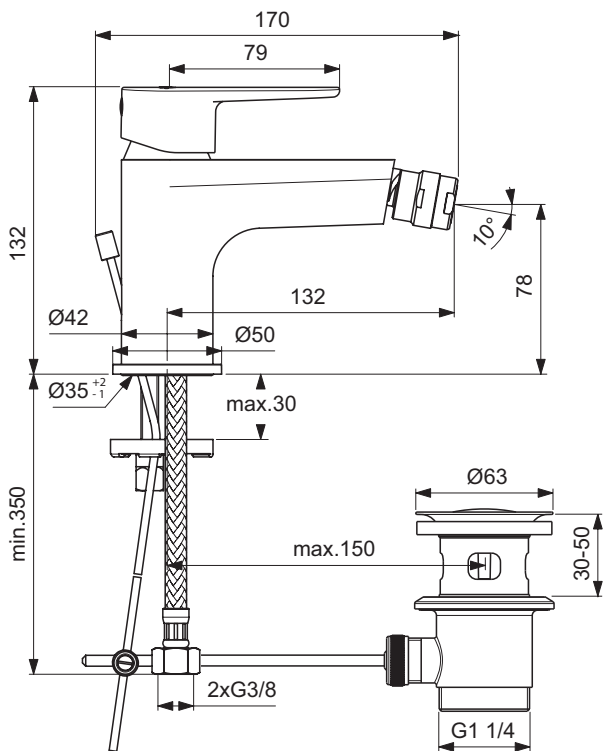

Finishes

- AA Chrome
- XG Silk Black