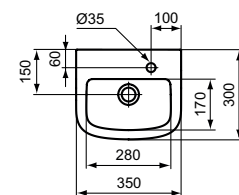

Description

Handwash basin 40 cm
Central tap hole punched, with overflow
In carton box
EN 14688
For assembly with: pedestal small T427201, semi-pedestal small T426701 or alone with siphon

Handwash basins 35 cm
- 1 Left tap hole punched, with overflow
- 1 Right tap hole punched, with overflow
In carton box
EN 14688
For assembly with: pedestal small T427201 or alone with siphon

Pedestal small
Loose on pallet

Semi-pedestal small
Loose on pallet
Including: Fixation set TT0257919

Product	W x D x H mm	Kg	Article-No.	Price/EUR
Handwash basin 40 cm	400 x 360 x 170	11,0	T056701	
Handwash basin 35 cm, Left tap hole punched	350 x 300 x 150	9,0	T056801	
Handwash basin 35 cm, Right tap hole punched	350 x 300 x 150	9,0	T056901	

Recommended equipment

Floor standing pedestal small	T427201
Semi-pedestal small	T426701
Fixation set M8 x 90 mm	K714467
Siphon waste G1 1/4 - tubular type	A2305AA
Stop angle valve (water connection G1/2, connection with mixer 10 mm/ G3/8) - 1 pc	B7883AA
Escutcheon for siphon G1 1/4 (in case installation with mixer without pop-up waste)	B4801AA

Finishes

- AA Chrome
- 01 Euro White

T0568

T0569