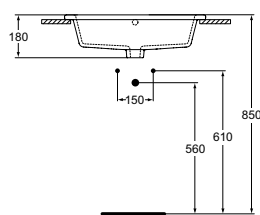

Finishes

- AA Chrome
- 01 Euro White

K0779