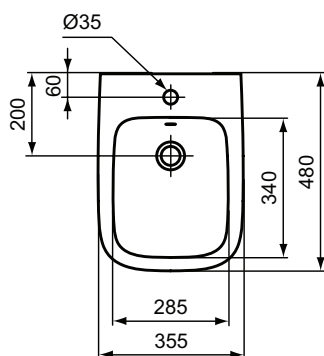

Finishes

- AA Chrome
- 01 Euro White