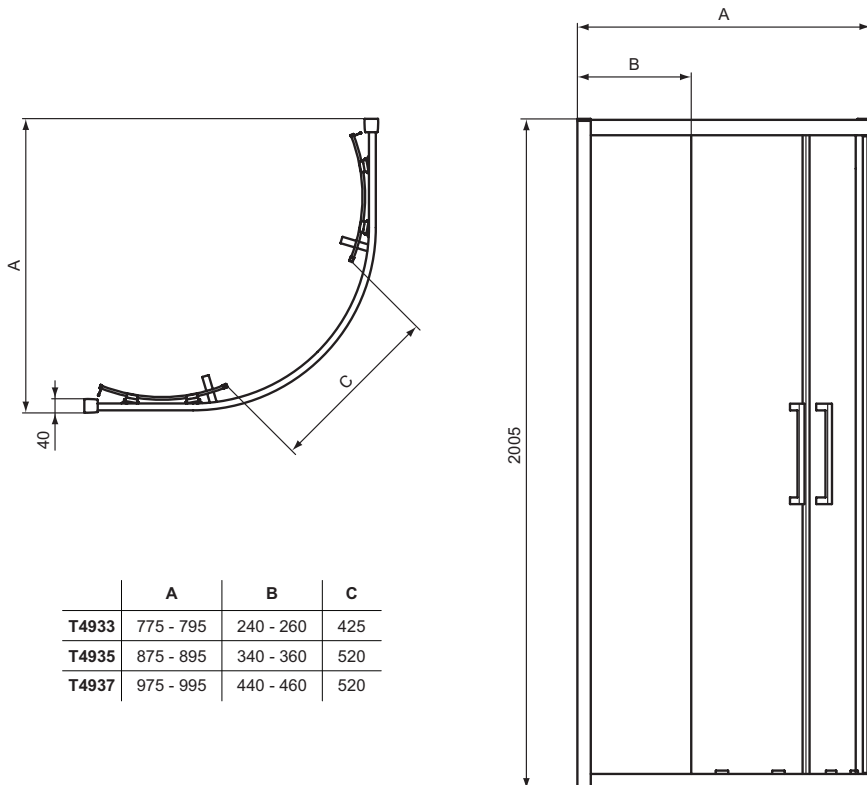

Finishes

EO Silver profile