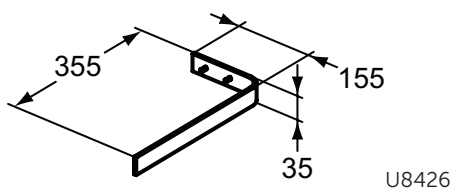

Description

Towel rail - Onda
Including mounting kit

Towel rail - Bordo
Including mounting kit

Towel rail - Cubo, 35 cm
Including mounting kit

Towel rail - Cubo, 48 cm
Including mounting kit

Type of materials: See section Technical information: Materials

Product	W x D x H mm	Kg	Article-No.	Price/EUR
Towel rail - Onda	395 x 40 x 35	0,5	U8425AA	
Towel rail - Bordo	355 x 155 x 35	1,0	U8426AA	
Towel rail - Cubo, 35 cm	345 x 87 x 25	2,5	U8427AA	
Towel rail - Cubo, 48 cm	475 x 25 x 80	1,4	U8615AA	

Finishes

AA Chrome