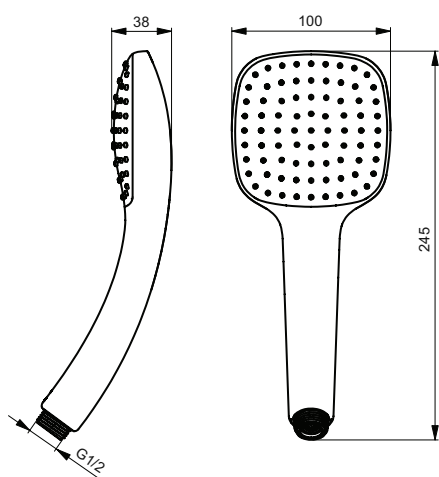

Finishes

AA Chrome

B 0002 ..