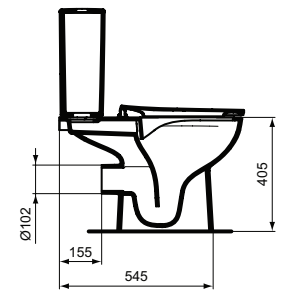

Finishes

01 Euro White

W3283