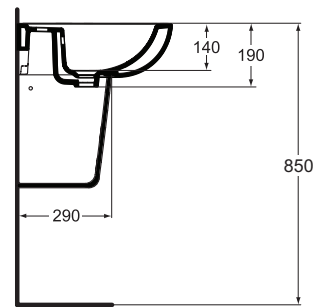

A	B
V3028	650	545
V3027	600	495