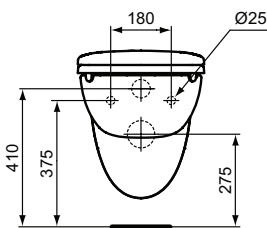

Finishes

- LJ Grey
- 01 Euro White
- 36 Blue
- RN Charcoal