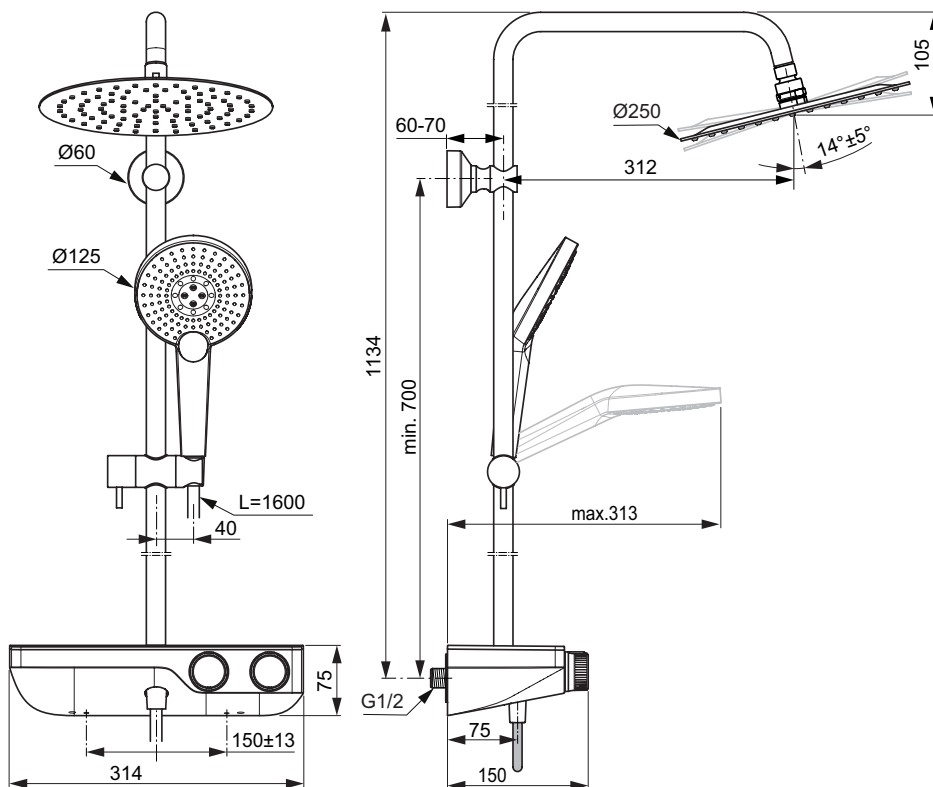

Showers

Description

Shower system with exposed thermostatic mixer
 - Ceratherm C100 exposed shower thermostatic mixer
 Exposed model, S-connection with hidden nuts
 FirmaFlow® Therm cartridge
 Volume control with Ceramic valve, 180° operation
 Metal volume control handle with 50% override button located in the upper edge
 Metal temperature control handle with 40°C override button located in the upper edge
 Cool body technology
 Check valves for both inlets
 Integrated body diverter, 180° operation
 - Metal shower head 200x200 mm, 12 l/min water flow limiter
 - Idealrain Evo Diamond hand shower 115 mm with 8l/min flow regulator
 - Vertically adjustable metal wall bracket for fixation to the wall
 - 1750 mm Idealflex shower hose
 Comply with EN 1111