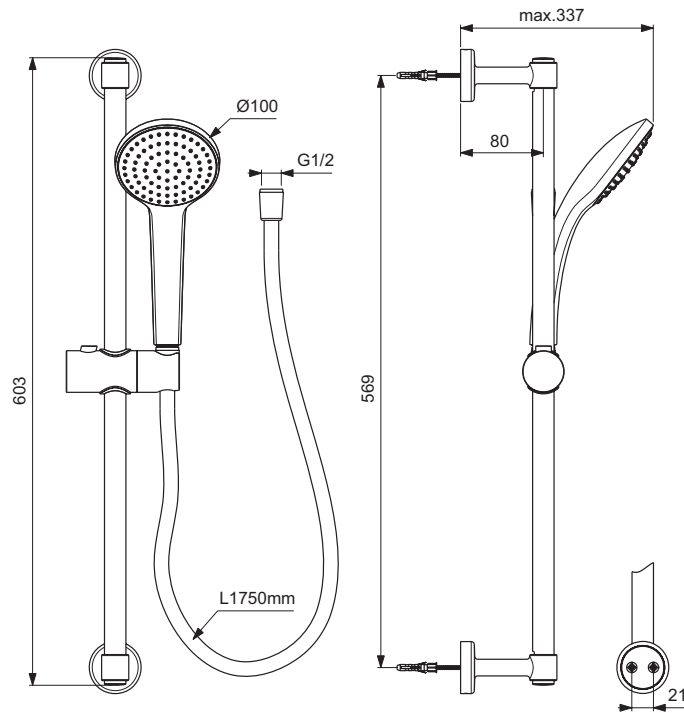

Price/EUR

Finishes

XG Silk Black