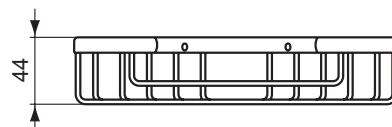

Description

Sponge/soap holder
Including fixation set

Shower bottle/sponge holder
Corner version
Including fixation set

Product

Product	W x D x H mm	Kg	Article-No.	Price/EUR
Sponge / Soap holder	197 x 137 x 48	0,4	A9112AA	
Shower bottle / Sponge holder	211 x 127 x 44	0,5	A9105AA	

Finishes

AA Chrome

A9105