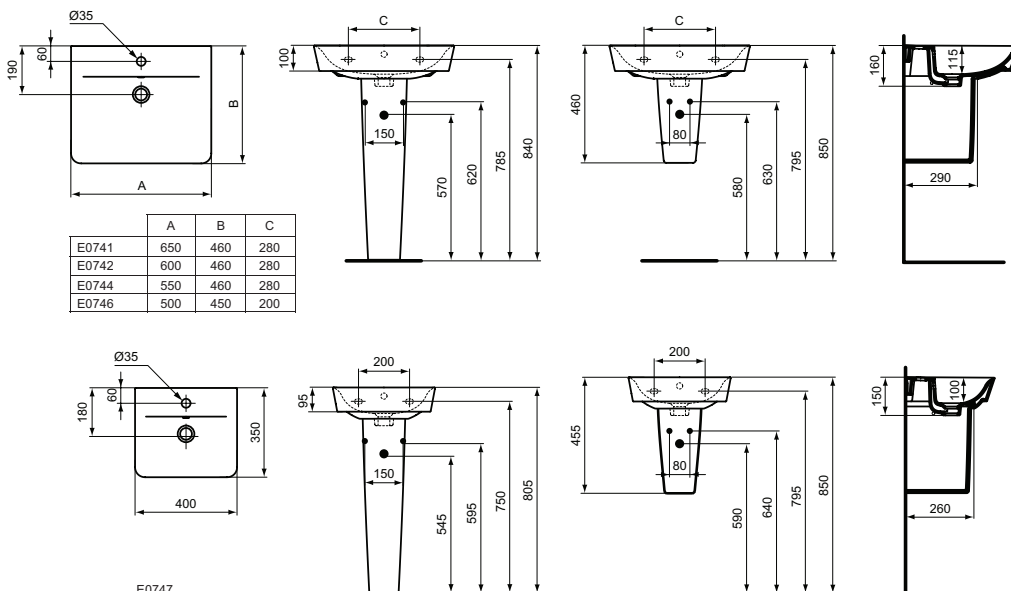

E0307

Finishes

- AA Chrome
- 01 Euro White