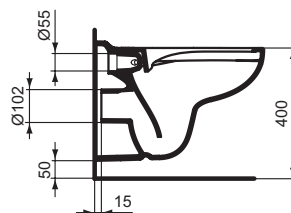

Finishes

01 Euro White