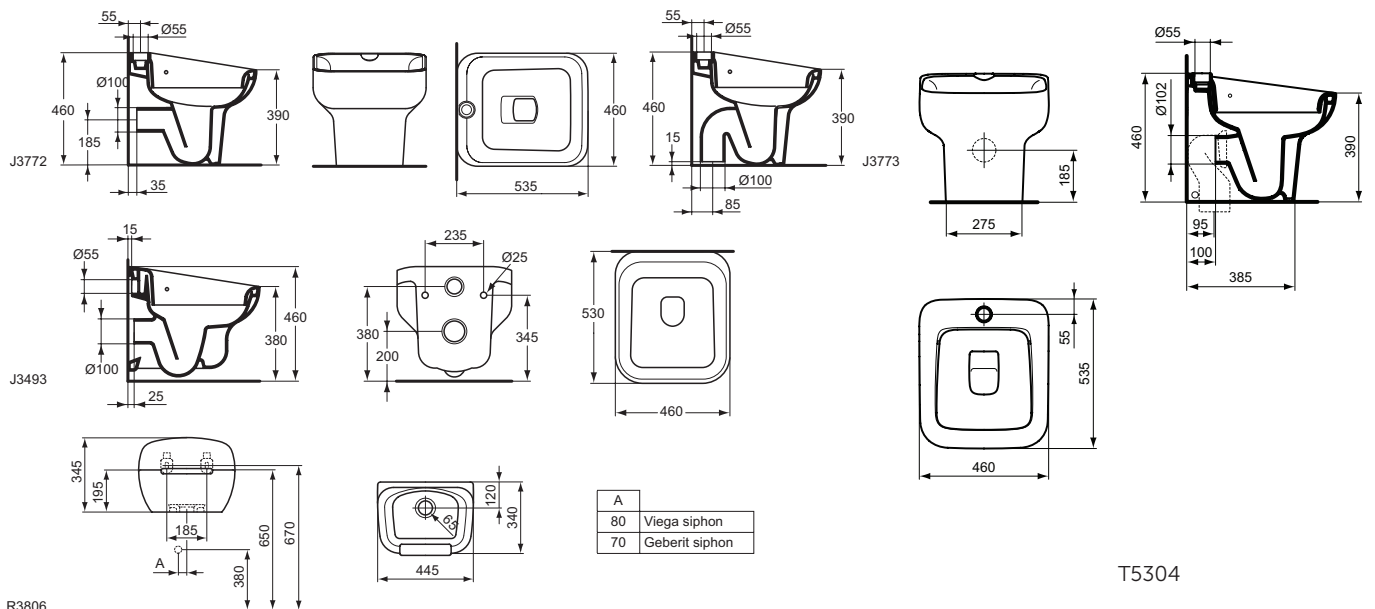

Finishes

- AA Chrome
- 01 Euro White