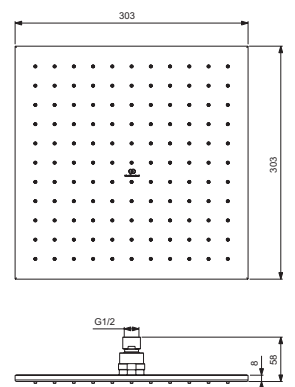

Description

Shower head
Metal
"Easy clean" nozzles to prevent lime scale build-up
12 l/min flow restrictor
- Round shape
- Square shape
Finishes:
- technology electroplating (AA)
- technology PVD (GN, A2, A5)

Showers

Product	Article-No.	Price/EUR
Shower head Ø400 mm	A5804AA	
	A5804GN	
	A5804A2	
	A5804A5	
Shower head Ø300 mm	A5803AA	
	A5803GN	
	A5803A2	
	A5803A5	
Shower head 400x400 mm	A5806AA	
	A5806GN	
	A5806A2	
	A5806A5	
Shower head 300x300 mm	A5805AA	
	A5805GN	
	A5805A2	
	A5805A5	

Finishes

- AA Chrome
- A2 Brushed Gold
- A5 Magnetic Grey
- GN Silver Storm

A5805