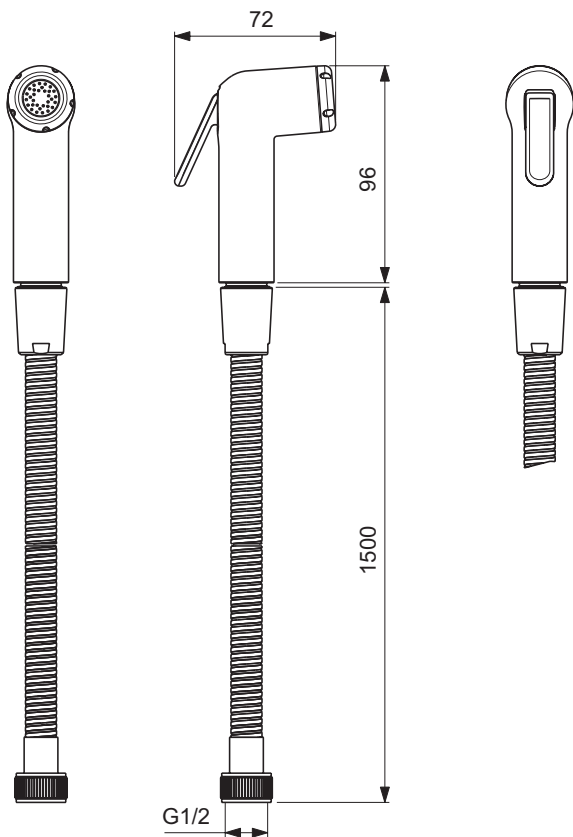

Finishes

AA Chrome

BC180