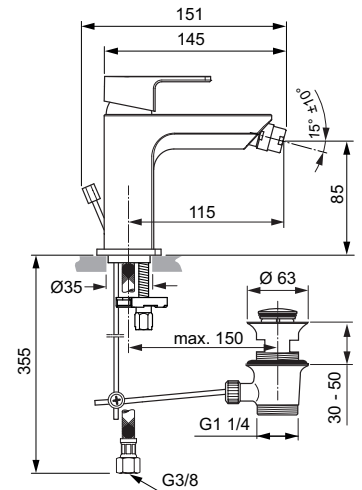

Description

Built-in basin mixer
28 mm ceramic IS cartridge
Built-in Kit 2 based on A5948NU
Cast spout 180 mm
Metal handle with logo Ideal Standard and red/blue printing
Aerator Perlator M24x1 with 5 l/min flow rate limiter
Noise class 1
To be used only in combination with A5948NU Kit 1 (internal part)
Comply with EN817

One-hole bidet mixer
28 mm cartridge FirmaFlow® ISI with hot water limiter
Brass cast slim body
Metal handle with logo Ideal Standard and red/blue printing
Flexible hoses PEX G3/8"
Ball joint & aerator M18x1 with 5 l/min flow rate limiter
Metal pop-up waste
Easy-Fix fixation with centering & sealing ring
Noise class 1
Comply with EN817

Necessary equipment

Built-in system Kit 1 for built-in basin mixer (A5948NU)

Product

Product	Article-No.	Price/EUR
Built-in basin mixer	A7116AA	
One-hole bidet mixer	A7118AA	

Necessary equipment

Built-in unit, Kit 1, for A7116AA	A5948NU	

Finishes

AA Chrome

A7118

Sanitary brass