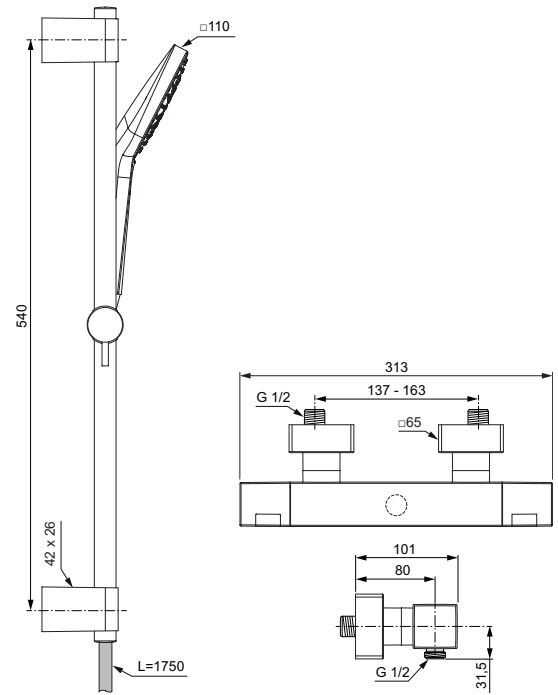

Sanitary brass

Product

Product	Article-No.	Price/EUR
Exposed thermostatic shower mixer with rail kit 900 mm	A7536AA	
Exposed thermostatic shower mixer with rail kit 600 mm	A7535AA	

Finishes

AA Chrome

A7536