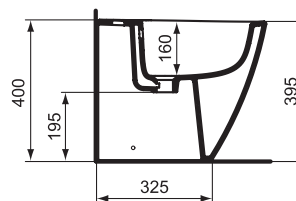

E8046

Finishes

- AA Chrome
- 01 Euro White

E1200