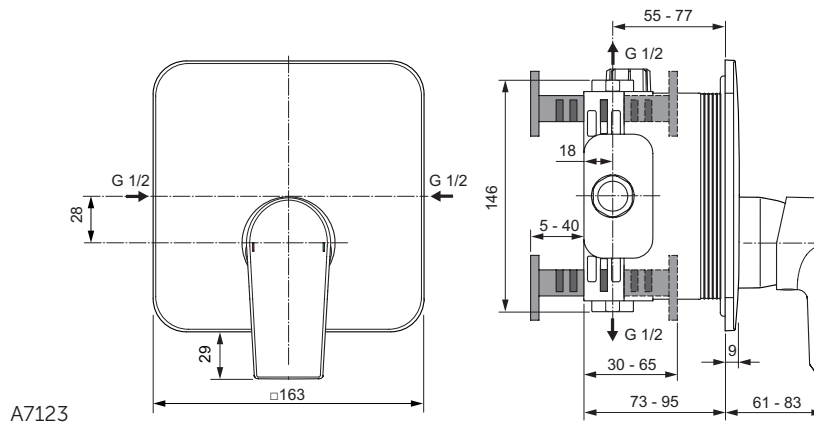

A7122

Finishes

AA Chrome