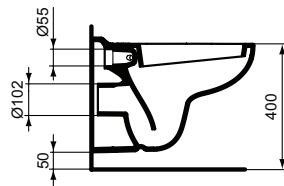

Finishes

01 Euro White

V3906, W7406