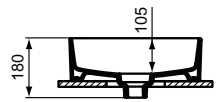

Finishes

- AA Chrome
- 01 Euro White

T2963