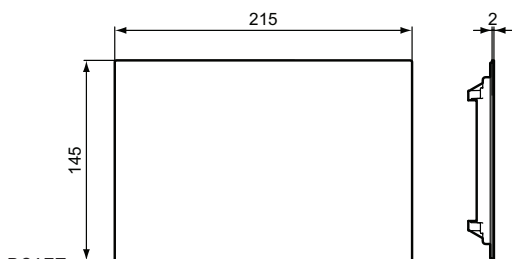

Finishes

- AA Chrome
- AC White
- JG Matt Chrome
- MY Stainless Steel