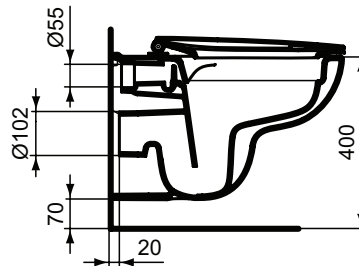

Finishes

01 Euro White