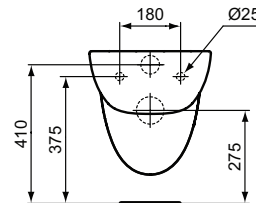

Finishes

- LJ Grey
- 01 Euro White
- 36 Blue
- RN Charcoal