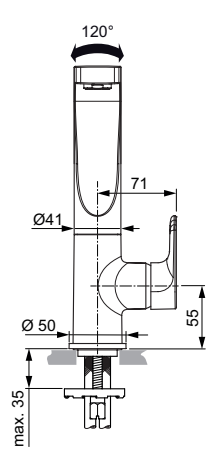

Description

- High cast spout basin mixer
- 28 mm cartridge with hot water limiter
- Metal handle with logo Ideal Standard and red/blue printing
- Aerator Perlator M24x1 with 5 l/min flow rate limiter
- Metal pop-up waste
- Flexible hoses PEX G3/8"
- Easy-Fix fixation with centering & sealing ring
- Noise class 1
- Comply with EN817
- The same without pop-up waste

Product

	Article-No.	Price/EUR
High cast spout basin mixer with metal pop-up waste	A7110AA	
High cast spout basin mixer without pop-up waste	A7111AA	

Finishes

AA Chrome

Sanitary brass