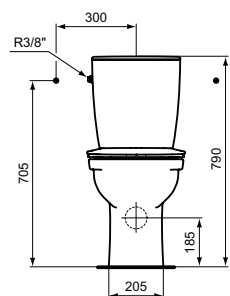

Finishes

01 Euro White

W3286, W3285

W3288, W3287