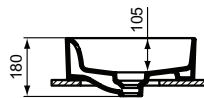

Finishes

- AA Chrome
- 01 Euro White

T3604