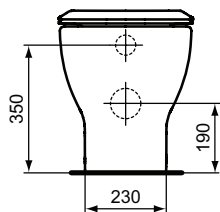

Finishes

V3 Silk Black (Matt Black)

T002767	J324867	J324867 + T002867	T002667
A 50 - 95	120 - 135	100 - 155	160 - 200