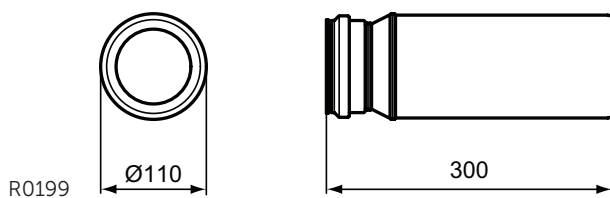

Finishes

AC White

Description

Touchless control plate
 Water saving - dual flush
 No-touch activation - through capacitive sensors
 Hygienic and easy to clean

- Altes™ touchless control plate:
 One-piece ceramic material:
 Black (R0130A6)/White (R0130AC)