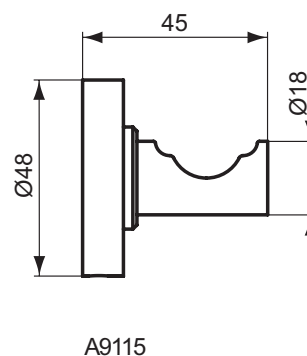

Finishes

AA Chrome