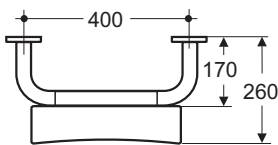

Finishes

- AC White
- MY Stainless Steel
- LJ Grey Varnish
- 36 Blue
- RN Charcoal

S6481