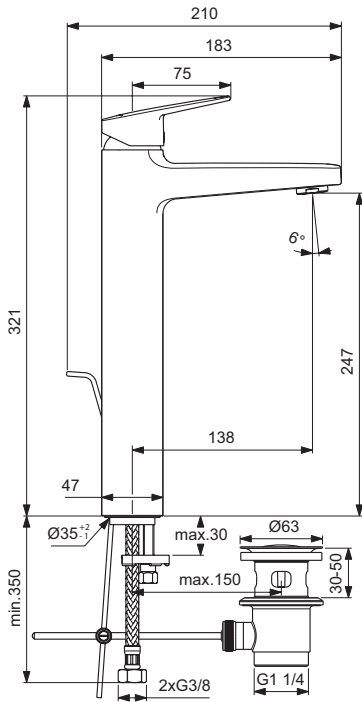

Finishes

AA Chrome

BD238