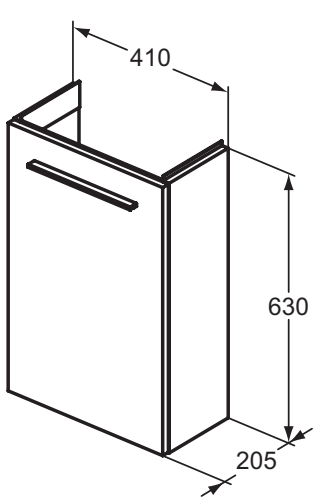

Product	W x D x H mm	Kg	Article-No.	Price/EUR
Guest basin unit 35 cm for Tempo Handwash basin - floor standing	354 x 202 x 725	12,0	T5303xx	
Semi-countertop unit 60 cm - floor standing	600 x 210 x 830	16,5	T5298xx	
Worktop for Semi-countertop unit 60 cm		3,5	T5300xx	

Necessary equipment

Handles not included (Please choose from the different finishes)			T5325YE T5325XG	

Finishes

- XG Silk Black
- YE Brill Aluminium
- **XX:**
- DU Matt White
- NF Sand Beige Matt
- NG Quartz Grey Matt
- NV Carbon Grey Matt
- NH Greige Matt
- NX Natural Oak
- NW Coffee Oak

T5296