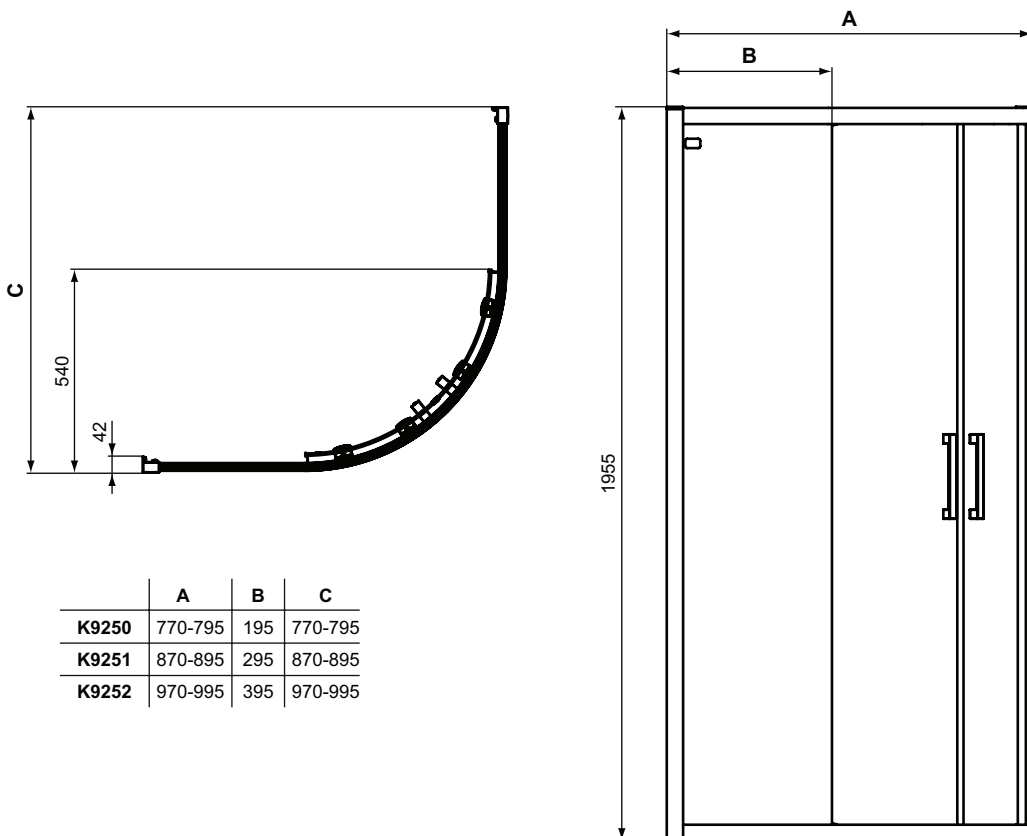

Finishes

V3 Silk Black

	A	B	C
K9250	770-795	195	770-795
K9251	870-895	295	870-895
K9252	970-995	395	970-995

Wellness