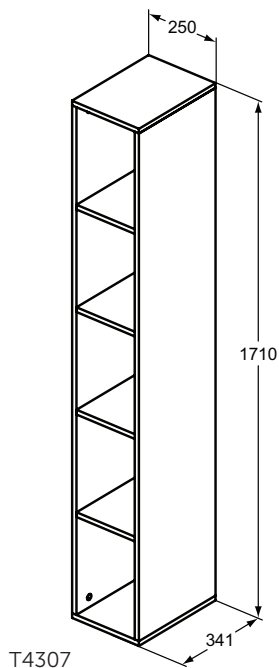

Finishes

- WG Glossy White
- PA Dark Walnut
- PB Gold Oak
- Y2 Matt Anthracite (Lacquered)