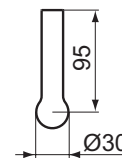

Accessories