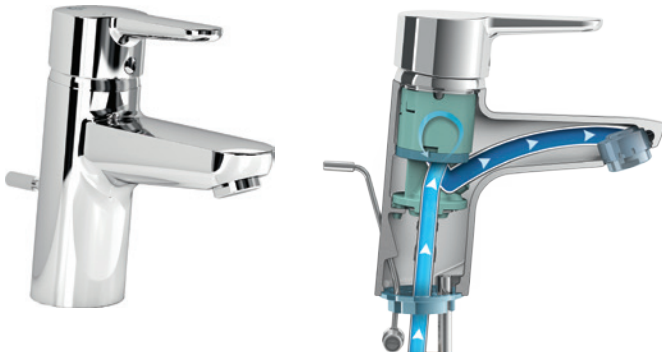

Necessary equipment

EASY-BOX universal built-in Kit 1	A1000NU	
-----------------------------------	---------	--

Finishes

- AA Chrome
- A2 Brushed Gold
- A5 Magnetic Grey
- GN Silver Storm

A7034

A7035

Description