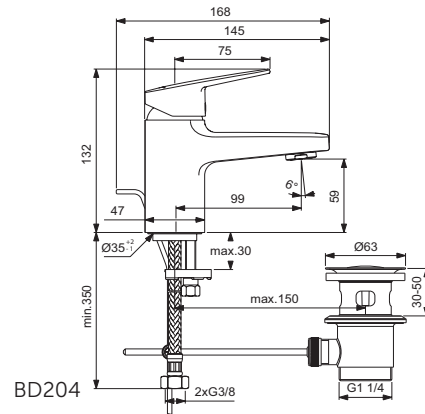

Finishes

AA Chrome