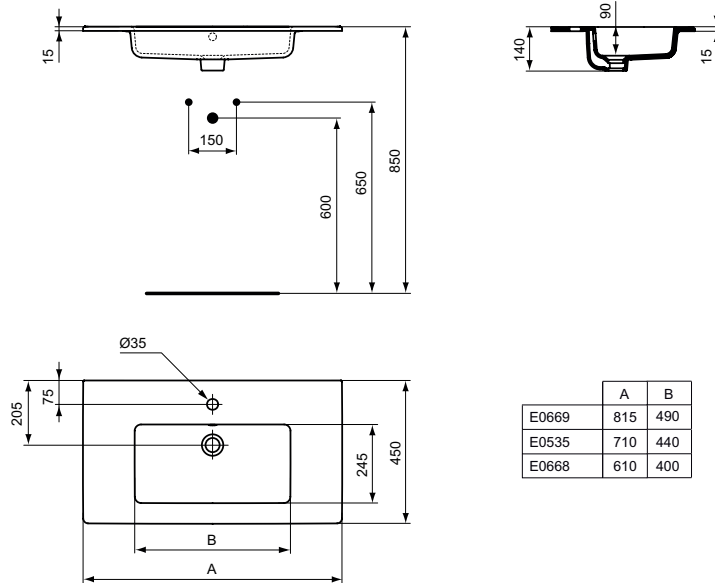

Finishes

- AA Chrome
- 01 Euro White