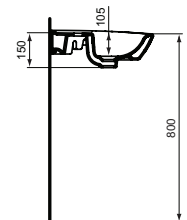

Finishes

- AA Chrome
- 01 Euro White