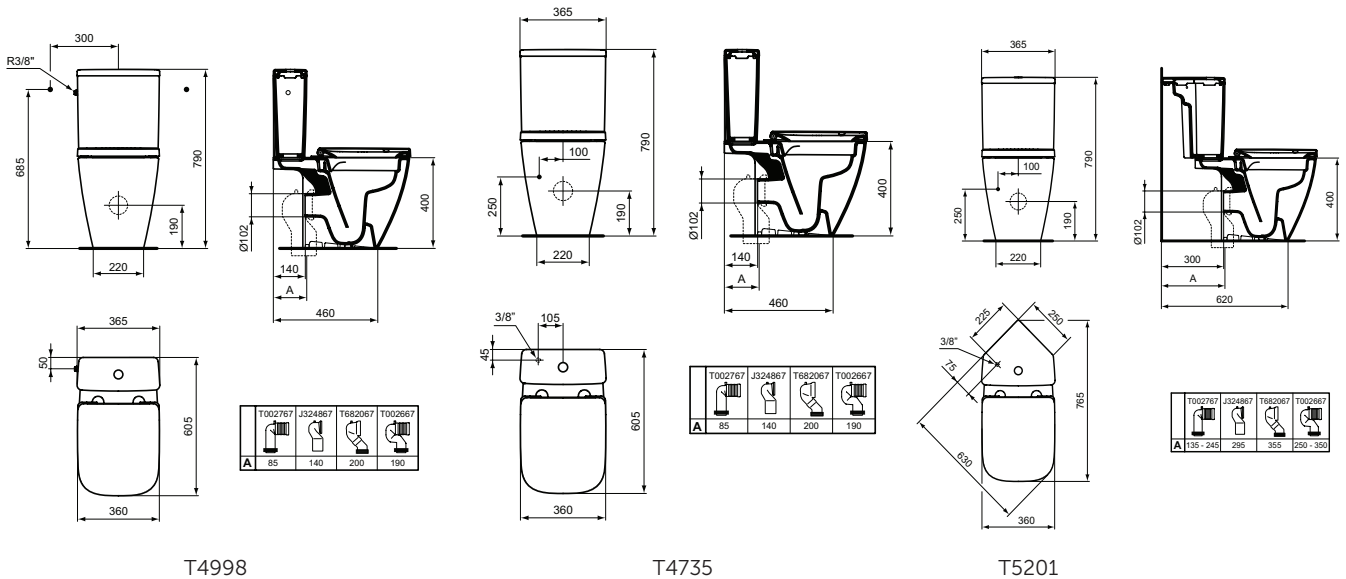

Finishes

01 Euro White