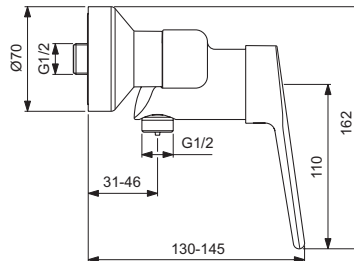

Price/EUR

Finishes

AA Chrome