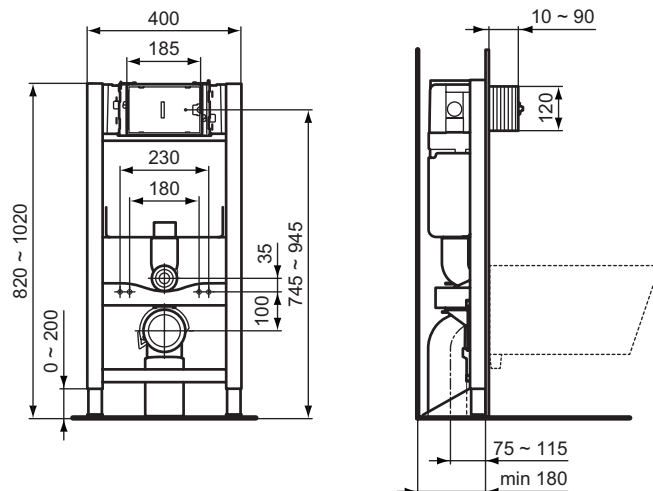

Recommended equipment

Acoustic insulation for wall mounted WC and bidet	R017467	
Noise insulation kit - frame to floor (avoids direct contact between the frame and the floor)	R010667