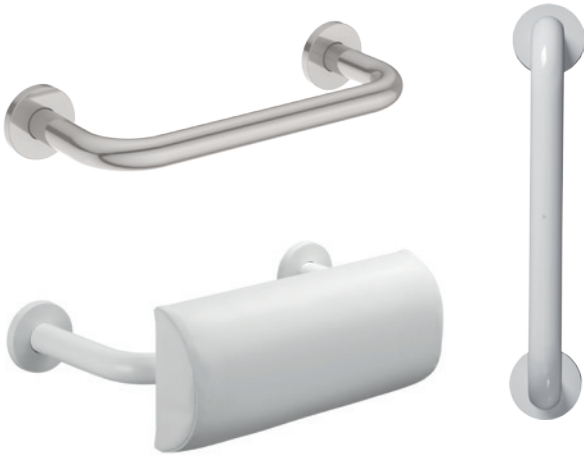

Description

Contour 21 back support for 70 cm projection WC, 40 cm x 17 cm x 35 mm - rails only
Available with Stainless Steel finish (MY), or White (AC), Blue (36), Grey (LJ) or Charcoal (RN)

Contour 21 back support for 75 cm projection WC, 40 cm x 22 cm x 35mm - rails only

Available with Stainless Steel finish (MY), or White (AC), Blue (36), Grey (LJ) or Charcoal (RN)

Cushioned back support

Product	W x D x H mm	Kg	Article-No.	Price/EUR
Back support for 70 cm projection WC, 40 cm x 17 cm x 35 mm - rails only	400 x 170 x 35		S6481MY S6481AC S6481LJ S648136 S6481RN	
Back support for 75 cm projection WC, 40 cm x 22 cm x 35 mm - rails only	400 x 220 x 35		S6466MY S6466AC S6466LJ S646636 S6466RN	
Cushioned back support			S688467	

Finishes

- AC White
- MY Stainless Steel
- LJ Grey Varnish
- 36 Blue
- RN Charcoal