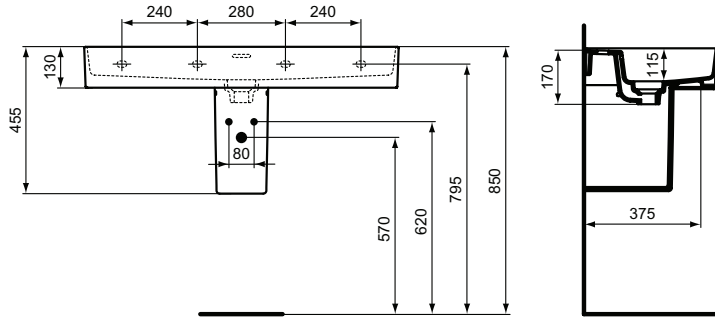

T3724

	A	B	C	D
T3001	800	780	795	280
T3639	800	780	800	280
T3000	600	580	795	280
T3638	600	580	800	280
T2928	500	480	800	200
T3637	500	480	800	200