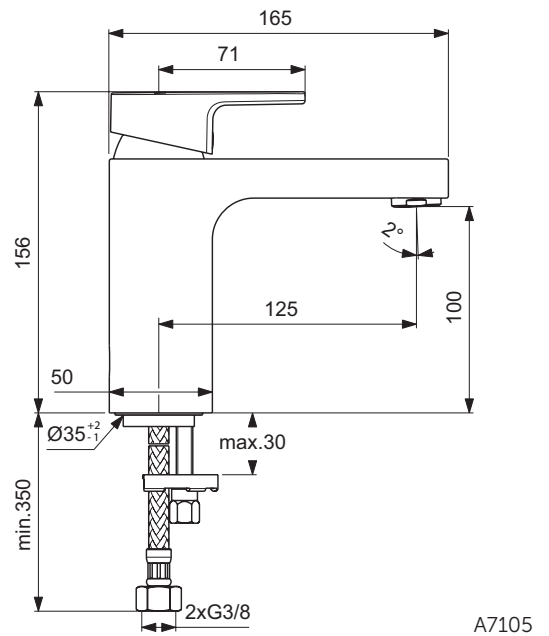

Finishes

AA Chrome