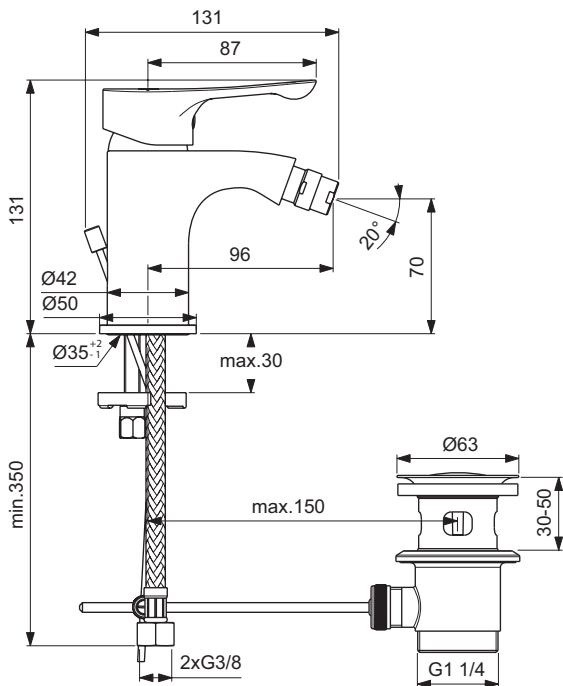

Finishes

AA Chrome

BC652