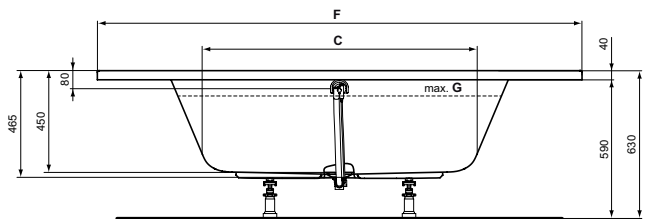

Finishes

- AA Chrome
- 01 Euro White

	A	B	C	D	E	F	G	H
K 2752 ..	1500	870	1200	720	1530	2115	295	520
K 2751 ..	1400	800	1100	660	1430	1970	250	500