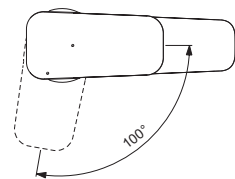

New

Description

Basin mixer rim mounted H75 Blue Start®
One-hole basin mixer with Comfort area below aerator 75mm
38mm ceramic cartridge Firma Flow with hot water limiter
Metal handle with red and blue color indication
Slim aerator 5l/min
Easy fix system for installation
Flexible hoses G3/8" for water supply connection
Blue Start Technology
Finish: Chrome
Comply with EN817

1. Options:
2. With metal pop-up waste
   - With plastic pop-up waste
   - Without pop-up waste

Sanitary brass

Product

	Article-No.	Price/EUR
Basin mixer rim mounted H75 BlueStart® with metal pop-up waste	BD215AA	
Basin mixer rim mounted H75 BlueStart® with plastic pop-up waste	BD213AA	
Basin mixer rim mounted H75 BlueStart® without pop-up waste	BD211AA	

Finishes

AA Chrome

BD211