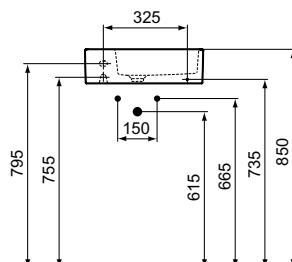

Description

Washbasin 71, 60, 50 cm
Central tap hole punched and with overflow
In carton box
EN 14688
Including: Furniture cutting template

Handwash basin 45 cm
Left tap hole punched and without overflow
In carton box
EN 14688
Including: Fixation set

Product	W x D x H mm	Kg	Article-No.	Price/EUR
Washbasin 71 cm	710 x 420 x 145	23,0	K078201	
Washbasin 60 cm	600 x 420 x 145	19,0	K077801	
Washbasin 50 cm	500 x 420 x 145	13,0	K077701	
Handwash basin 45 cm	450 x 270 x 130	13,0	K081701	

Recommended equipment

Fixation set M10 x 140 mm	WW965340	
Design siphon G1 1/4 (in case of installation without semi-pedestal and without base cabinet)	E0079AA	
Design stop angle valve (water connection G1/2, connection with mixer 10 mm/ G3/8) - 1 pc	A3491AA	
Siphon waste G1 1/4 - tubular type	A2305AA	
Stop angle valve (water connection G1/2, connection with mixer 10 mm/ G3/8) - 1pc	B7883AA	
Escutcheon for siphon G1 1/4 (in case installation with mixer without pop-up waste)	B4801AA	
Free waste G1 1/4 for basins without overflow (for K081701)	J3291AA	

Finishes

- AA Chrome
- 01 Euro White

	A	B
K0782	710	670
K0778	600	570
K0777	500	470

K0817