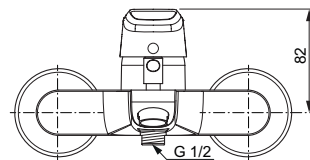

Finishes

AA Chrome

A6581