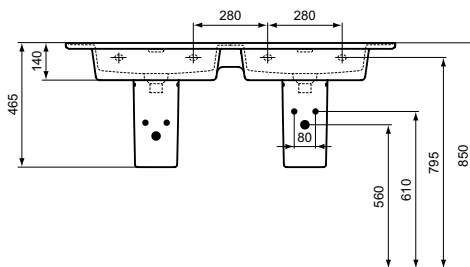

Finishes

- AA Chrome
- 01 Euro White