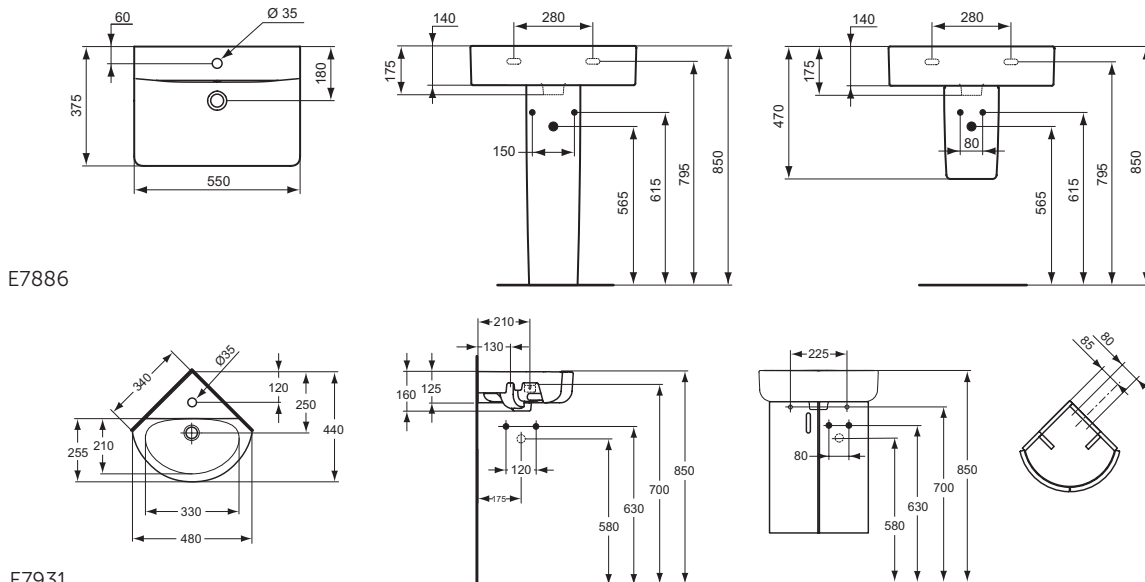

E1366

Finishes

- AA Chrome
- 01 Euro White