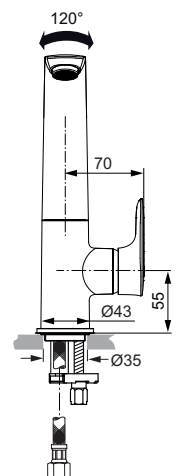

Sanitary brass