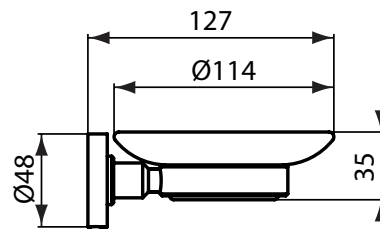

Finishes

XG Silk Black