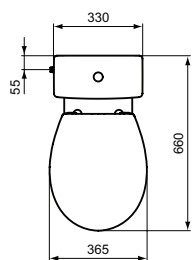

Finishes

01 Euro White

W3286, W3285