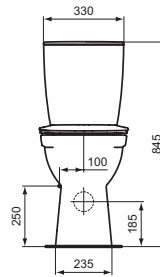

E8194

Finishes

01 Euro White