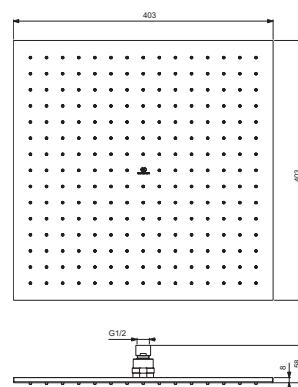

Description

Shower head
Metal
"Easy clean" nozzles to prevent lime scale build-up
12 l/min flow restrictor
- Round shape
- Square shape
Finishes:
- technology electroplating (AA)
- technology PVD (GN, A2, A5)

Showers

Product	Article-No.	Price/EUR
Shower head Ø400 mm	A5804AA	
	A5804GN	
	A5804A2	
	A5804A5	
Shower head Ø300 mm	A5803AA	
	A5803GN	
	A5803A2	
	A5803A5	
Shower head 400x400 mm	A5806AA	
	A5806GN	
	A5806A2	
	A5806A5	
Shower head 300x300 mm	A5805AA	
	A5805GN	
	A5805A2	
	A5805A5	

Finishes

- AA Chrome
- A2 Brushed Gold
- A5 Magnetic Grey
- GN Silver Storm

A5806