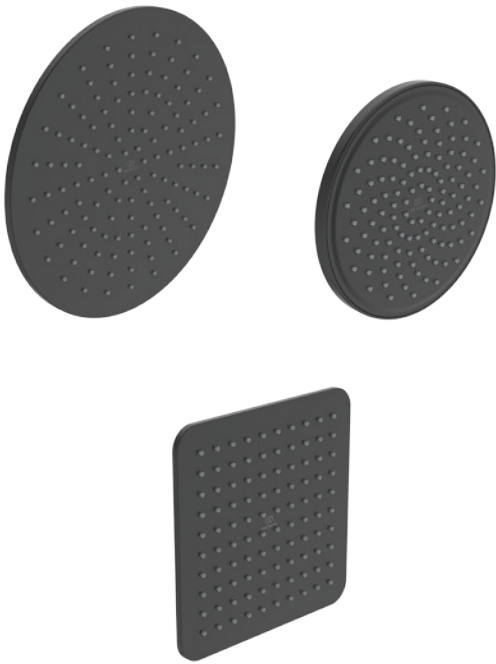

Finishes

- AA Chrome
- A2 Brushed Gold
- A5 Magnetic Grey
- GN Silver Storm

A5804

A5803

A5806

A5805

Description

Shower head round
 Metal shower head Ø300 mm, 1-functional
 With flow limiter 12 l/min
 Easy clean - soft rub-clean nozzles reduce limescale and facilitate cleaning
 Finish: technology powder coating (XG)