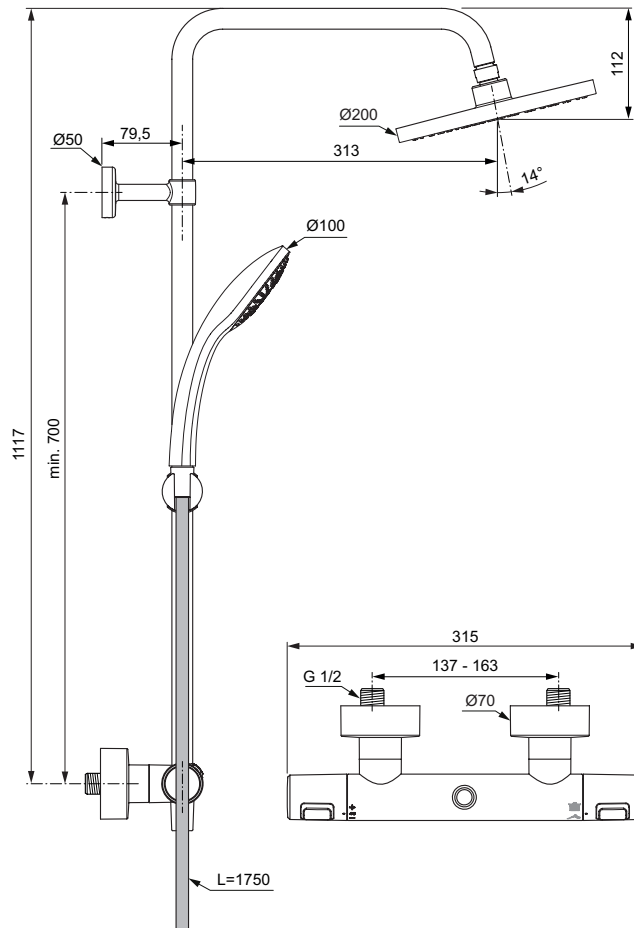

Product

Shower system with exposed thermostatic mixer

Article-No.

A7545XG

Price/EUR

Finishes

XG Silk Black

Showers