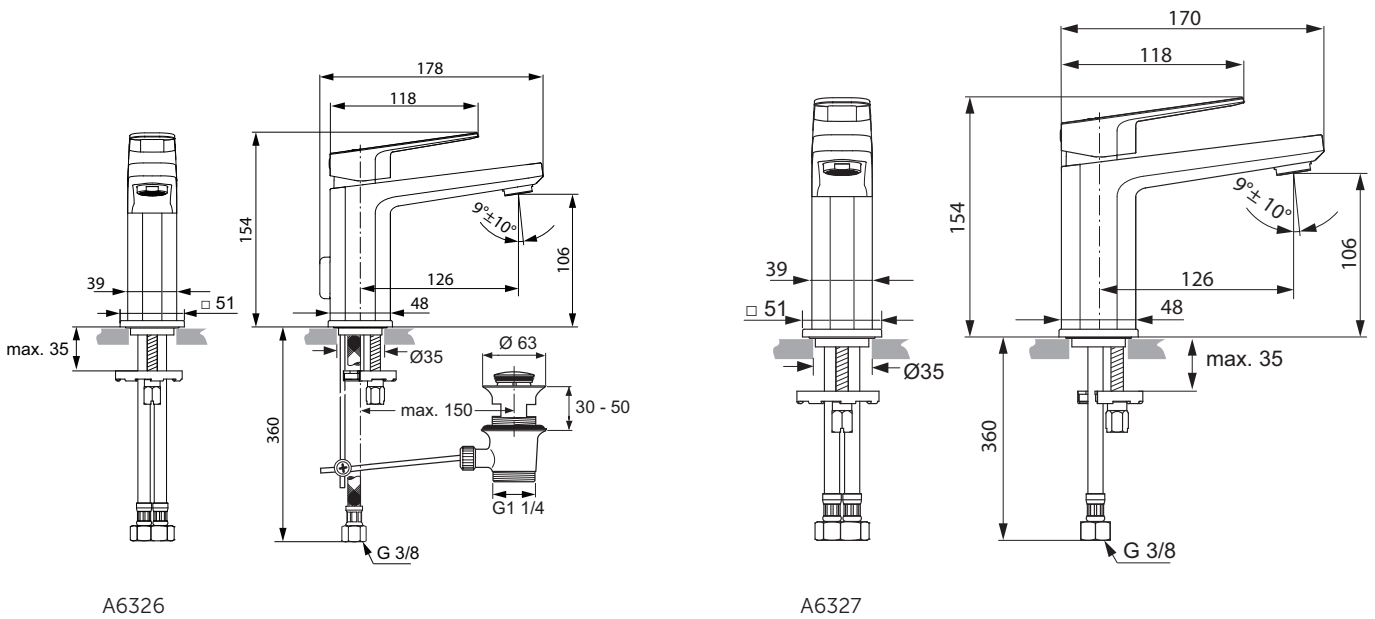

Finishes

AA Chrome