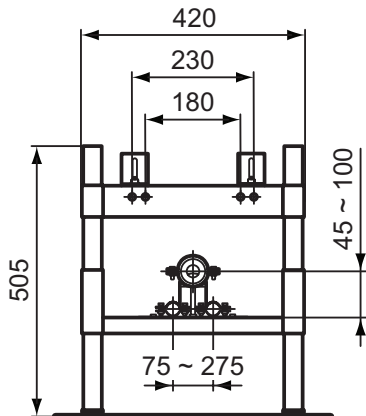

Installation systems

Description

ProSys™ bidet light frame
Suitable to be used with wall mounted bidets

- For setting in masonry walls
- Frame tested for a load of 400 kg
- Galvanized frame
- 80 mm thick
- Adjustable mounting brackets

Accessories Included:

- Bidet fixing hardware
- Frame fastening materials
- Outlet bend multi fit 40-32/50-40 mm

ProSys™ bidet half frame

Suitable to be used with wall mounted bidets

- For installation in front of solid wall
- Frame tested for a load of 400 kg
- Frame corrosion resistant & resistant to scratches
- 80 mm minimum thick
- Adjustable height
- Adjustable fixing brackets

Accessories Included:

- Bidet fixing hardware
- Frame fastening materials
- Outlet bend multi fit 40-32/50-40 mm

Product

Product	W x D x H mm	Kg	Article-No.	Price/EUR
ProSys™ bidet light frame	500 x 80 x 320	3,2	R016567	
ProSys™ bidet half frame	420 x 80-120 x 505	5,9	R015967