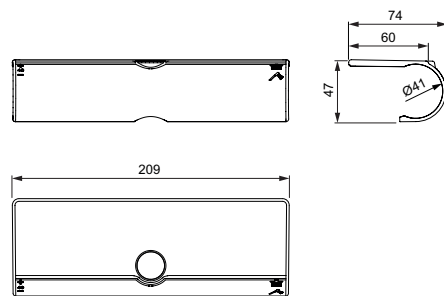

Finishes

AA Chrome

A7601