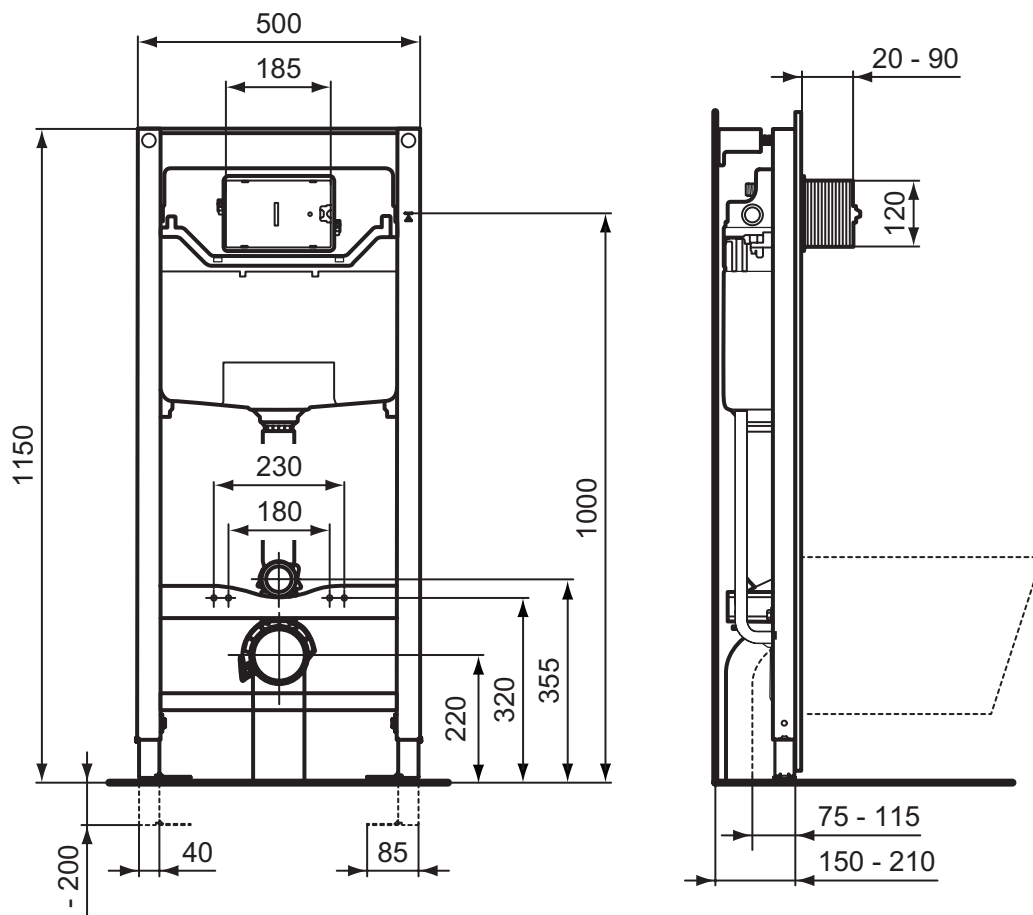

Installation systems