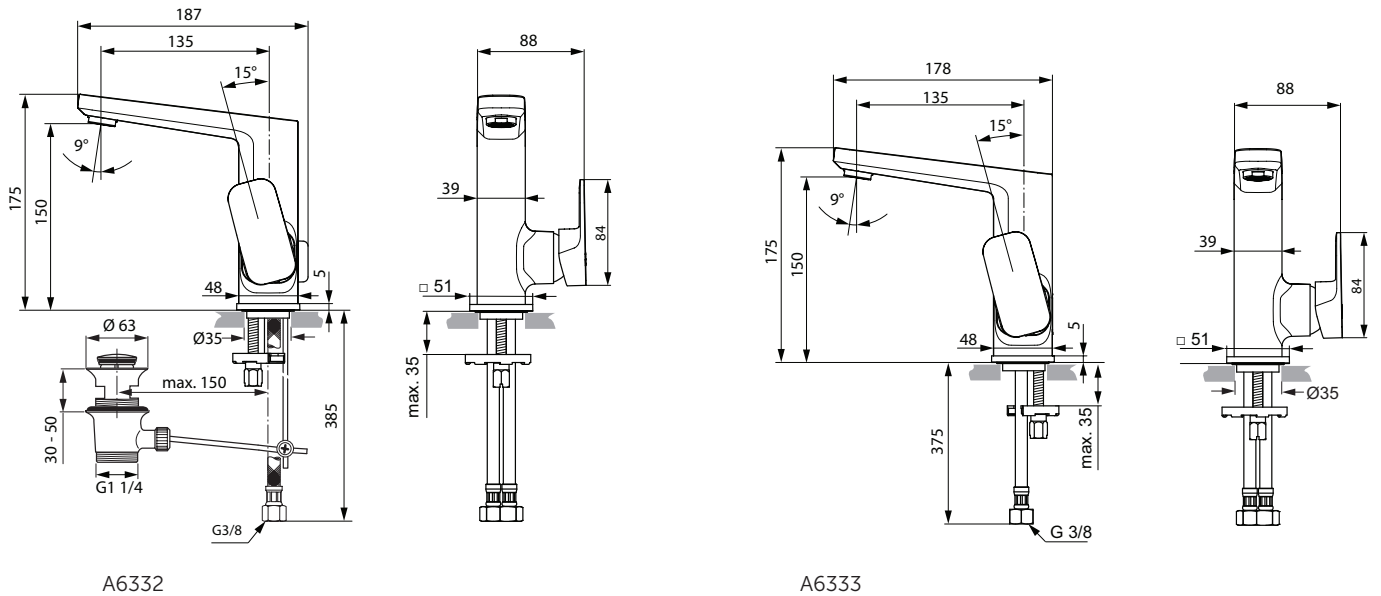

Finishes

AA Chrome