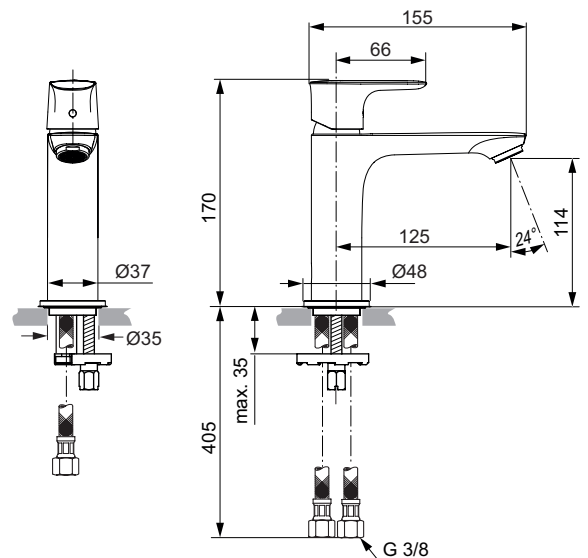

A7015

Sanitary brass