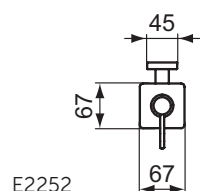

Description

Tumbler with glass, wall mounted
Frosted glass
Included fixing set

Tumbler with glass - double, wall mounted
Frosted glass
Included fixing set

Soap dish, wall mounted
Frosted glass
Included fixing set

Soap dispenser, wall mounted
Frosted glass
Included fixing set

Product	W x D x H mm	Kg	Article-No.	Price/EUR
Tumbler with glass, wall mounted	65 x 97 x 107	0,4	E2204AA	
Tumbler with glass - double	175 x 93 x 107	0,8	E2205AA	
Soap dish, wall mounted	103 x 117 x 52	0,4	E2201AA	
Soap dispenser, wall mounted	74 x 106 x 155	0,7	E2252AA	

Finishes

AA Chrome

E2205