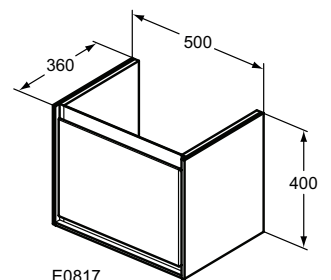

Product	W x D x H mm	Kg	Article-No.	Price/EUR
Basin unit 60 cm	600 x 440 x 517	28,6	E0818EQ E0818PS E0818VY E0818B2 E0818KN E0818UK	
Basin unit 50 cm	500 x 360 x 400	15,4	E0817EQ E0817PS E0817VY E0817B2 E0817KN E0817UK	

Recommended equipment

Space Saving Siphon	EE23033967

Finishes

- B2 White Glossy (structure) + White Matt (frame/accent)
- EQ Glossy Light Grey (structure) + Matt White (frame/accent)
- KN Glossy White (structure) + Matt Light Grey (frame/accent)
- PS Wood Light Grey (structure) + Matt White (frame/accent)
- UK Wood light brown (structure) + Matt Light Brown (frame/accent)
- VY Matt Dark Brown (structure) + Matt White (frame/accent)

Furniture and mirrors

	A
E0821	1000
E0819	800
E0818	600

E0817