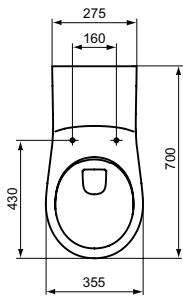

Finishes

01 Euro White

S0348