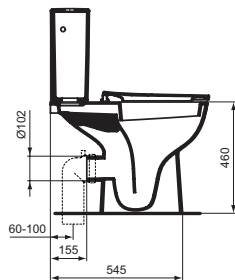

Finishes

01 Euro White