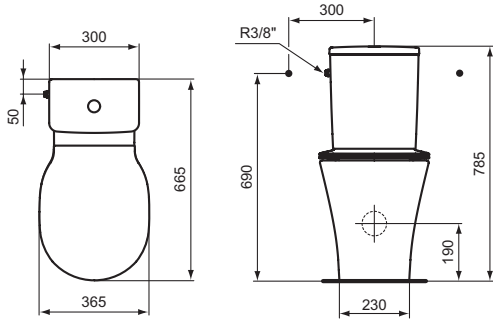

Ceramic products

E0137
E0733

A 60 - 150	175 - 205	155 - 225	165 - 210

E0137
E0734