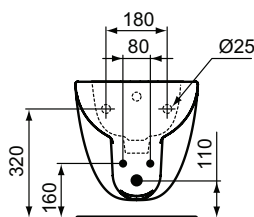

Description

Floor standing BTW bidet
One tap hole
In carton box
EN 14528
Including: Fixation set TT0257919

Wall mounted bidet
One tap hole
In carton box
EN 14528

Recommended equipment

Installation systems (see section Installation systems)

Product	W x D x H mm	Kg	Article-No.	Price/EUR
Floor standing bidet BTW	360 x 530 x 400	23,0	T510101	
Wall mounted bidet	360 x 530 x 350	19,0	T510001	

Recommended equipment

Siphon waste for bidet G1 1/4	A2307AA	
Stop angle valve (water connection G1/2, connection with mixer 10 mm/ G3/8) - 1 pc	B7883AA	

Finishes

- AA Chrome
- 01 Euro White

T5101

T5100