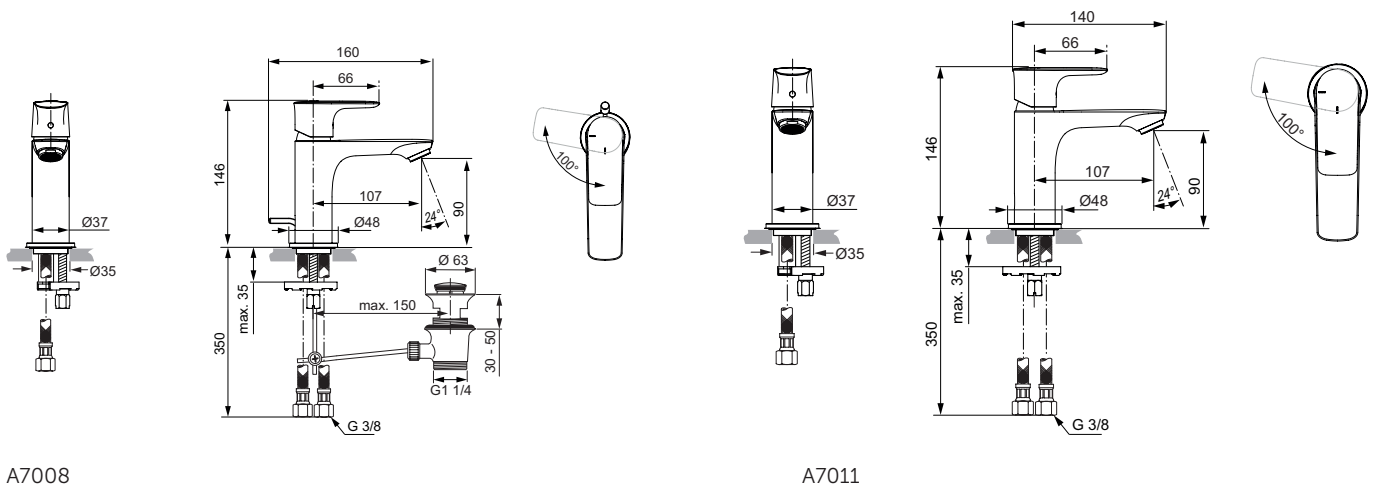

Finishes

- AA Chrome
- A2 Brushed Gold
- A5 Magnetic Grey
- GN Silver Storm

A7008

A7011

Sanitary brass