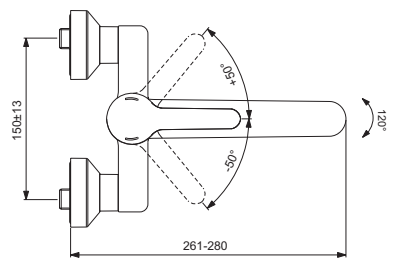

Finishes

AA Chrome

BC116

Public sector solutions