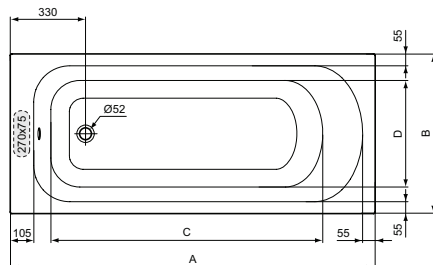

Finishes

- AA Chrome
- 01 Euro White

	A	B	C	D	H₂O
W0042 P0044	1500	700	1090	470	175 L
W0043 P0045	1600	700	1190	470	190 L
W0044 P0046	1700	700	1290	470	205 L
W0045 P0047	1700	750	1290	520	225 L