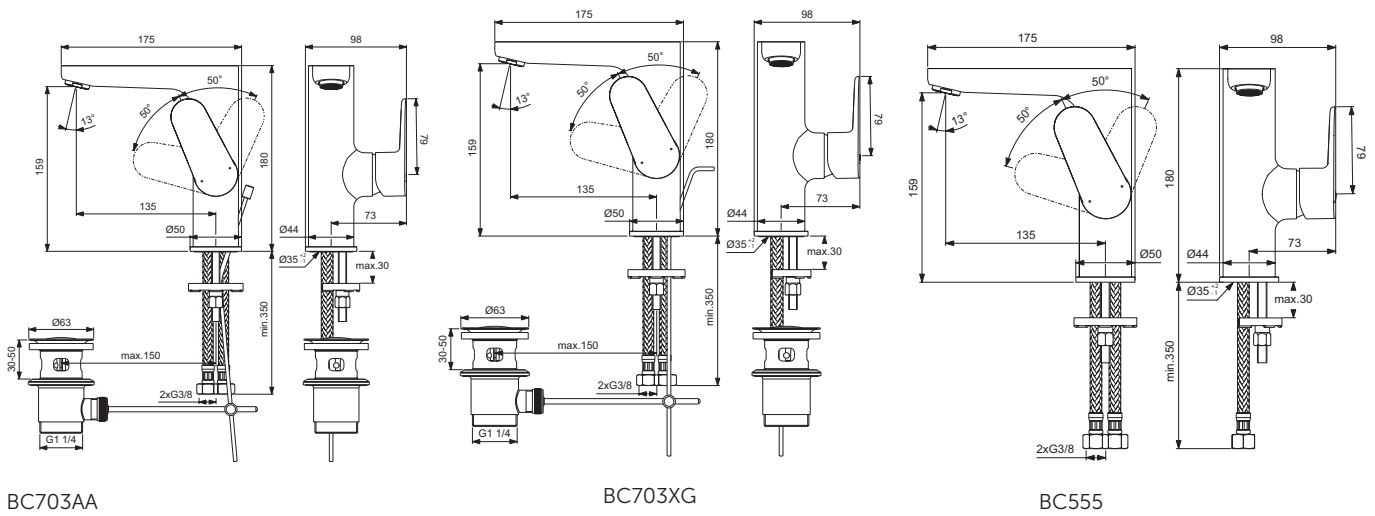

Finishes

- AA Chrome
- XG Silk Black