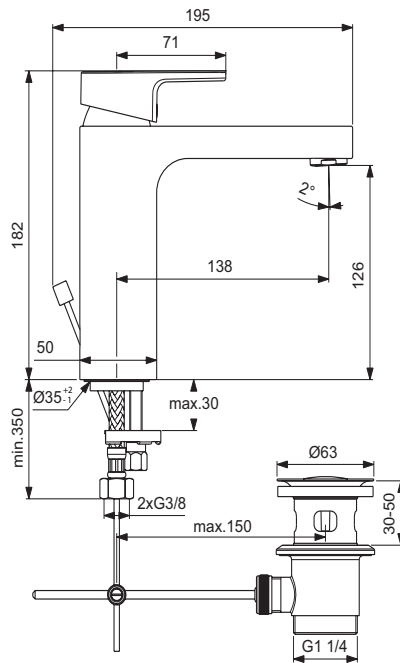

Price/EUR

Finishes

AA Chrome