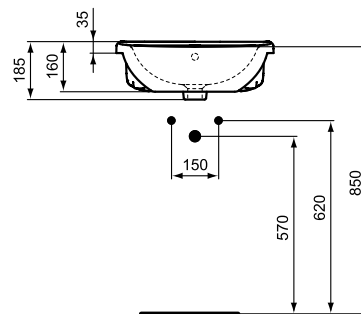

Finishes

- AA Chrome
- 01 Euro White