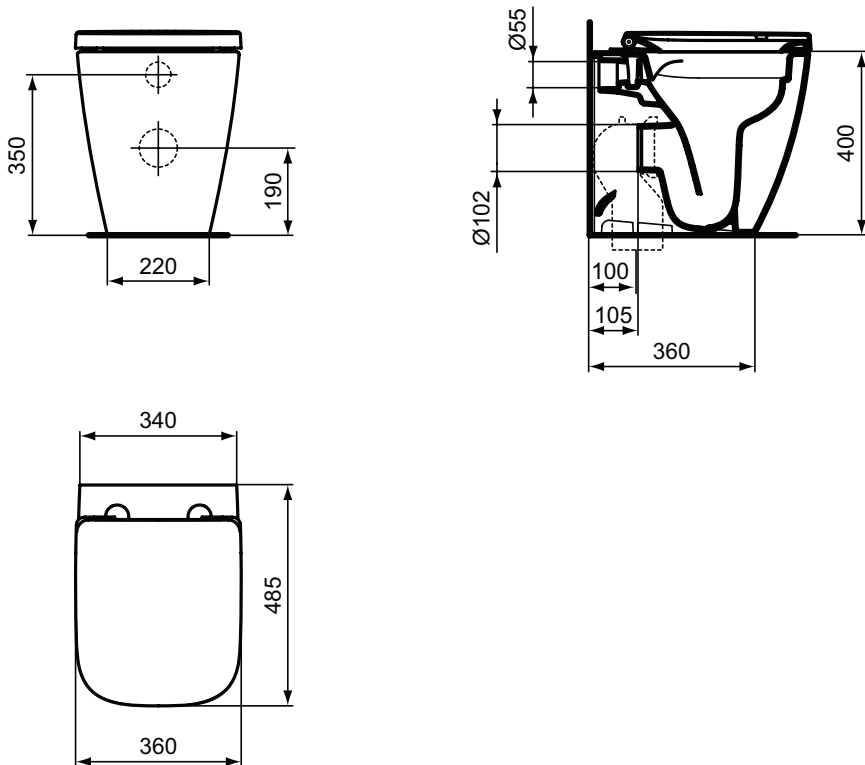

Finishes

01 Euro White