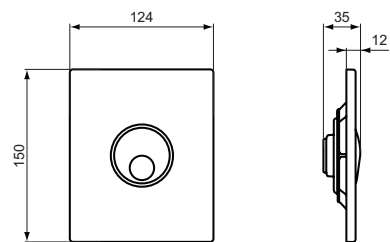

Installation systems

Description

Septa Pro™ U2 urinal flush actuator

For combination with ProSys™ universal urinal frame R016367

- Included flushing device with protective box
- Mechanical actuation
- Control plate in Polished chrome, Zamac material
- Adjustable flush time
- Adjustable flow
- Operating pressure ≥ 3 bar
- G 1/2 water connections
- Vandal resistant
- Unbranded (without logo)

Septa Pro™ U3 urinal flush actuator

For combination with ProSys™ universal urinal frame R016367

- Included flushing device with protective box
- Mechanical actuation
- Control plate in ABS: high resistance to scratches
- Protection cover
- Adjustable flow
- Operating pressure: 0,8 - 5 bar
- Flush volume: 0,3 l/s
- G 1/2 water connections
- Vandal resistance
- Unbranded (without logo)
- Chrome/Matt Chrome/White finish

Product	W x D x H mm	Kg	Article-No.	Price/EUR
Septa Pro™ U2 urinal flush actuator	128 x 3 x 175	1,6	P0115AA	
Septa Pro™ U3 urinal flush actuator	124 x 12 x 150	0,6	R0139AA R0139JG R0139AC	

Finishes

- AA Chrome
- AC White
- JG Matt Chrome

R0139