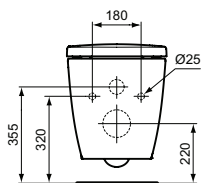

Finishes

01 Euro White