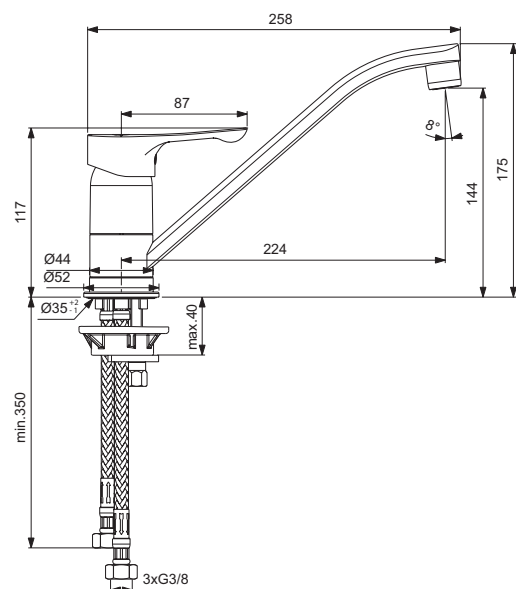

BC663

Sanitary brass