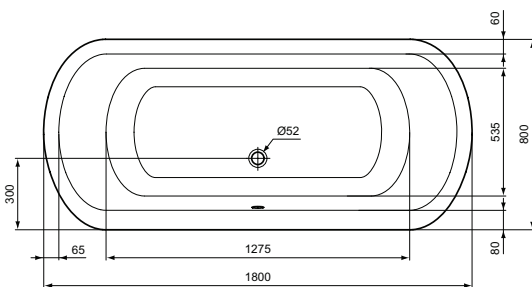

Finishes

- AA Chrome
- 01 Euro White

K2756