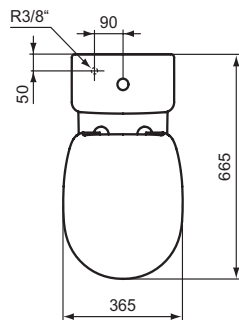

Finishes

01 Euro White