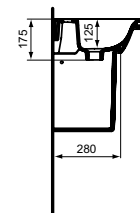

Finishes

- AA Chrome
- 01 Euro White

E1365