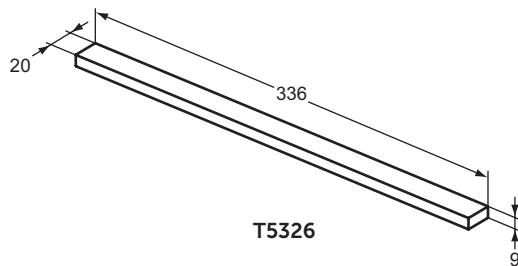

New

Description

Basin unit 60 cm
Wall mounted, 2 drawers, soft close system
Handles not included - separate order
Incl. mounting kit

For assembly with:
- i.life S Vanity basin 61 cm T459001
Recommended: Space Saving Siphon EE23033967 (please, order separately)

Basin unit 60 cm
Wall mounted, 1 drawer, soft close system
Handle not included - separate order
Incl. mounting kit

For assembly with:
- i.life S Vanity basin 61 cm T459001
Recommended: Space Saving Siphon EE23033967 (please, order separately)

Available April 2022

Furniture and mirrors

Product	W x D x H mm	Kg	Article-No.	Price/EUR
Basin unit 60 cm	600 x 375 x 630	25,3	T5293xx	
Basin unit 60 cm	600 x 375 x 440	17,5	T5292xx	
Necessary equipment				
Handles not included (Please choose from the different finishes)			T5326XG T5326YE	

Finishes

- XG Silk Black
- YE Brill Aluminium
- **XX:**
- DU Matt White
- NF Sand Beige Matt
- NG Quartz Grey Matt
- NV Carbon Grey Matt
- NH Greige Matt
- NX Natural Oak
- NW Coffee Oak