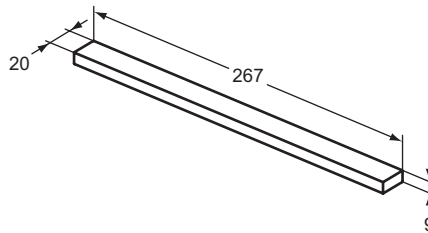

New

Description

Column - high
2 doors, soft close system
Handles not included - separate order
Wall mounted, reversible
Incl. monting kit

Column - low
1 door, soft close system
Handle not included - separate order
Wall mounted, reversible
Incl. monting kit

Available April 2022

Furniture
and mirrors

Product	W x D x H mm	Kg	Article-No.	Price/EUR
Column - high	400 x 210 x 1600	26,1	T5288xx	
Column - low	400 x 210 x 1200	19,9	T5289xx	

Necessary equipment

Handles not included (Please choose from the different finishes)			T5325YE T5325XG	

Finishes

- XG Silk Black
- YE Brill Aluminium
- **XX:**
- DU Matt White
- NF Sand Beige Matt
- NG Quartz Grey Matt
- NV Carbon Grey Matt
- NH Greige Matt
- NX Natural Oak
- NW Coffee Oak

T5325

T5289