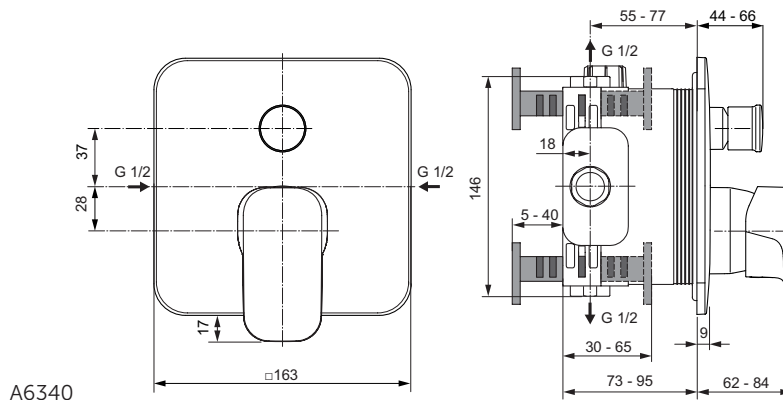

Finishes

AA Chrome

Sanitary brass

Description

3-hole bath & shower mixer
 40 mm Multiport ceramic cartridge
 Hot water limiter – integrated
 Spout with integrated pull manual diverter 220 mm
 Cascade aerator
 Metal handle with red and blue colour indication - printed on handle
 With accessories (metal shower hose 1500 mm, 1F STICK hand shower 8 l/min)
 Non return valve
 Comply with EN1111