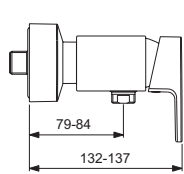

Description

Exposed shower mixer
38 mm cartridge FirmaFlow® ISI with hot water limiter
Brass cast body
Metal handle with logo Ideal Standard and red/blue printing
Standard S-Connection with noise reduction
Check valve
Covered nuts
Noise class 1
Comply with EN817

Exposed bath & shower mixer
38 mm cartridge FirmaFlow® ISI with hot water limiter
Brass cast body
Metal handle with logo Ideal Standard and red/blue printing
Automatic diverter
Standard S-Connection with noise reduction
Cascade aerator
Check valve
Covered nuts
Noise class 1
Comply with EN817
- The same with accessories: 3-functional hand shower; swivel wall bracket, flexible shower hose

Sanitary brass

Product

Product	Article-No.	Price/EUR
Exposed shower mixer	A7120AA	
Exposed bath & shower mixer	A7121AA	
Exposed bath & shower mixer with accessories	A7122AA	

Finishes

AA Chrome

A7121