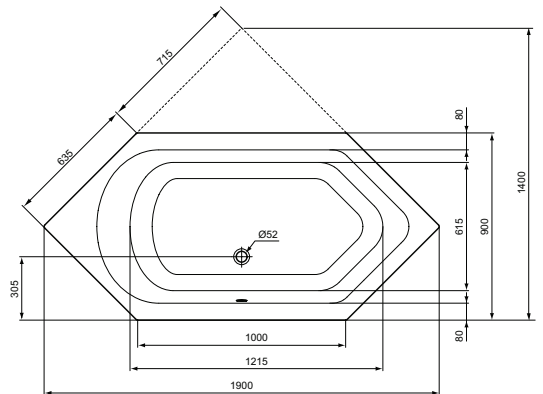

K2755

Finishes

- AA Chrome
- 01 Euro White