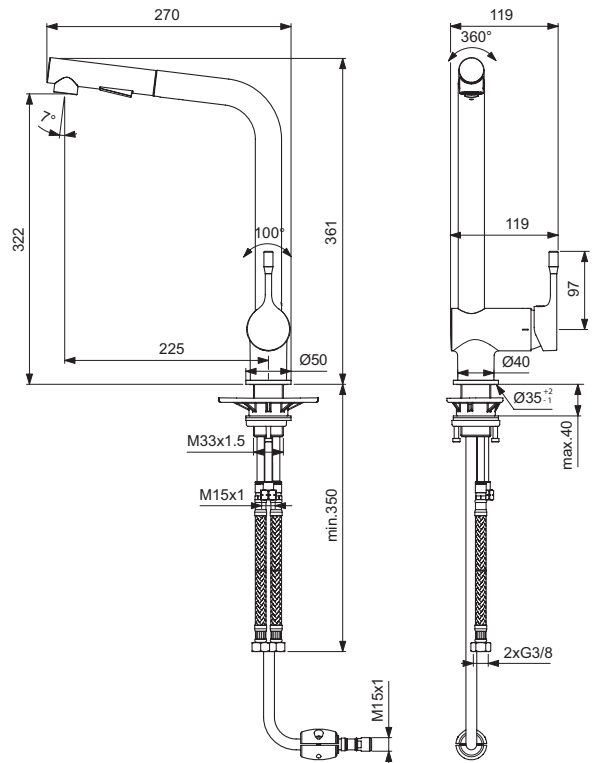

BC178

Sanitary brass