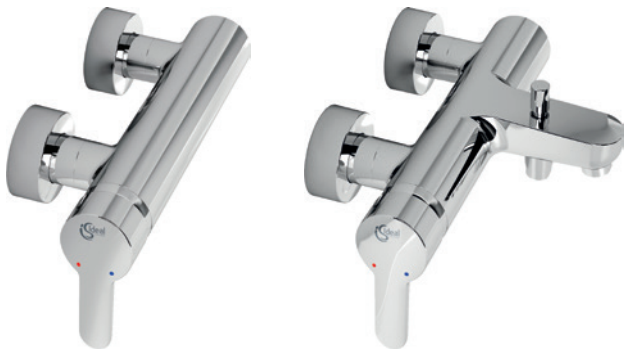

Description

Exposed shower mixer
Fixation with cylindrical nuts and metal escutcheons
47 mm IS cartridge with hot water limiter, with Click Cool Body technology
No accessories
Metal handle with red and blue indicator
Comply with EN817

Exposed bath & shower mixer
Fixation with cylindrical nuts and metal escutcheons
47 mm IS cartridge with hot water limiter, with Click Cool Body technology
No accessories
Metal handle with red and blue indicator
Automatic diverter
Cascade aerator M24x1
Non-return valve
Comply with EN817

Sanitary brass

Product	Article-No.	Price/EUR
Exposed shower mixer	B9924AA	
Exposed bath & shower mixer	B9921AA	

Finishes

AA Chrome