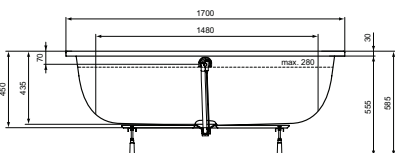

Finishes

- AA Chrome
- 01 Euro White