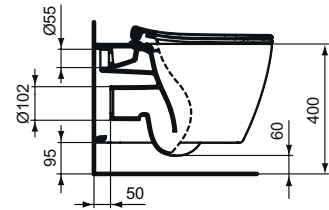

E8174
E8149