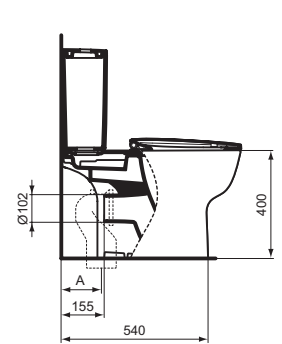

Finishes

01 Euro White