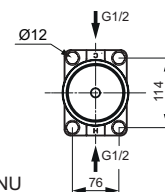

Description

Freestanding bath & shower mixer
38 mm ceramic cartridge FirmaFlow® with hot water limiter
New design brass body – 2 pieces
Aerator Cascade
Metal handle with red and blue colour indication - printed on handle
Automatic diverter
Hand-spray Stick
Shower hose Idealflex 1250 mm
To be used only in combination with: New KIT 1 – vertical adjustable and suitable for in-floor installation 80 - 160 mm floor thickness
Floor base escutcheon chrom
Comply with EN817

Necessary equipment

Internal Kit 1 (A6133NU)

Sanitary brass

Product

Freestanding bath & shower mixer

Article-No.

A6120AA

Price/EUR

Necessary equipment

Kit 1, built-in unit

A6133NU

Finishes

AA Chrome

A6133NU