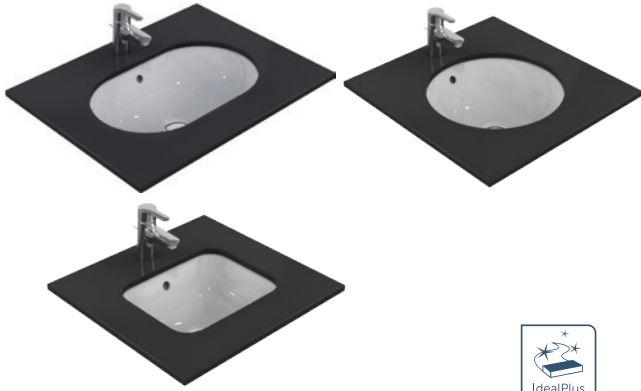

Description

Under countertop basin
Without tap hole, with overflow
In carton box
EN 14688

Including: Furniture cutting template, fixation set T645567

- Under countertop basin Oval 62, 55, 48 cm
- Under countertop basin Round 48, 38 cm
- Under countertop basin Rectangular 58, 50, 42 cm

Note: In case of installation with mixer with pop-up waste, please, order A960200AA Elongated pop-up rod

Product	W x D x H mm	Kg	Article-No.	Price/EUR
Under Countertop basin Oval 62 cm	620 x 410 x 175	8,0	E505001 E5050MA	
Under Countertop basin Oval 55 cm	550 x 380 x 175	7,0	E504801 E5048MA	
Under Countertop basin Oval 48 cm	480 x 350 x 175	6,0	E504601 E5046MA	
Under Countertop basin Round 48 cm	480 x 480 x 175	7,0	E505401 E5054MA	
Under Countertop basin Round 38 cm	380 x 380 x 165	5,0	E505201 E5052MA	
Under Countertop basin Rectangular 58 cm	580 x 410 x 175	8,0	E506101 E5061MA	
Under Countertop basin Rectangular 50 cm	500 x 380 x 175	7,0	E505801 E5058MA	
Under Countertop basin Rectangular 42 cm	420 x 350 x 175	6,0	E505601 E5056MA	

Recommended equipment

Design siphon G1 1/4 (in case of installation without semi-pedestal and without base cabinet)	E0079AA
Design stop angle valve (water connection G1/2, connection with mixer 10 mm/ G3/8)	A3491AA
Siphon waste G1 1/4 - tubular type	A2305AA
Stop angle valve (water connection G1/2, connection with mixer 10 mm/ G3/8) - 1 pc	B7883AA
Escutcheon for siphon G1 1/4 (in case installation with mixer without pop-up waste)	B4801AA
Overflow ring	TT0228301
Elongated pop-up rod	A960200AA

Finishes

- AA Chrome
- 01 Euro White
- MA Euro white Ideal Plus