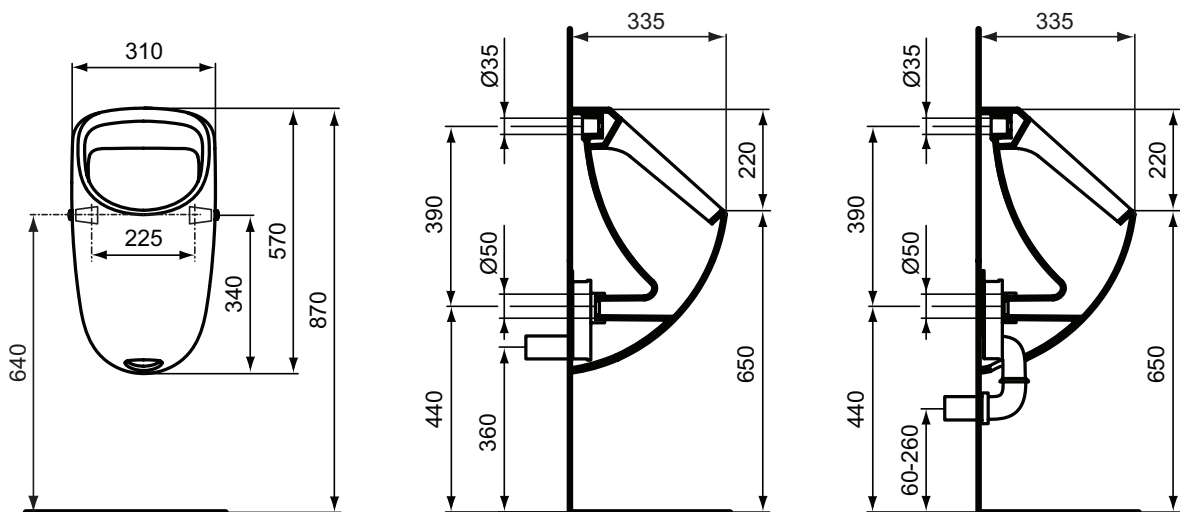

Finishes

01 Euro White

Public sector solutions