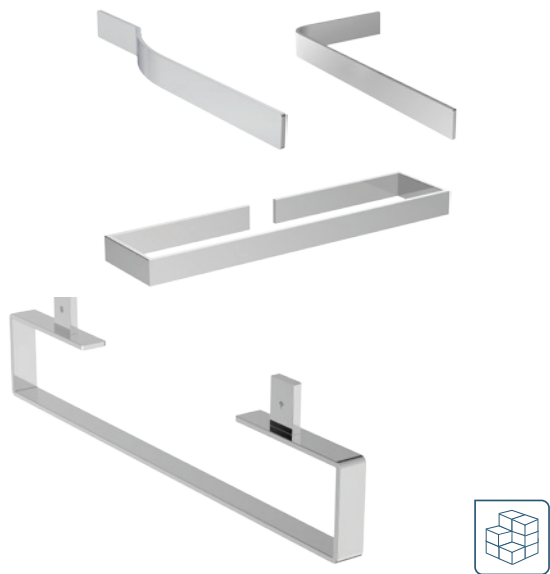

Finishes

FY Dark Grey Anodise

	A
U8600	600
U8601	850
U8602	1050
U8603	1200

Description

Towel rail - Onda
Including mounting kit

Towel rail - Bordo
Including mounting kit

Towel rail - Cubo, 35 cm
Including mounting kit