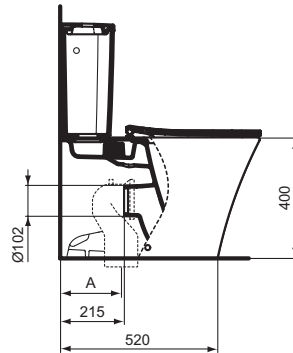

A 60 - 150	175 - 205	155 - 225	165 - 210

E0137
E0739