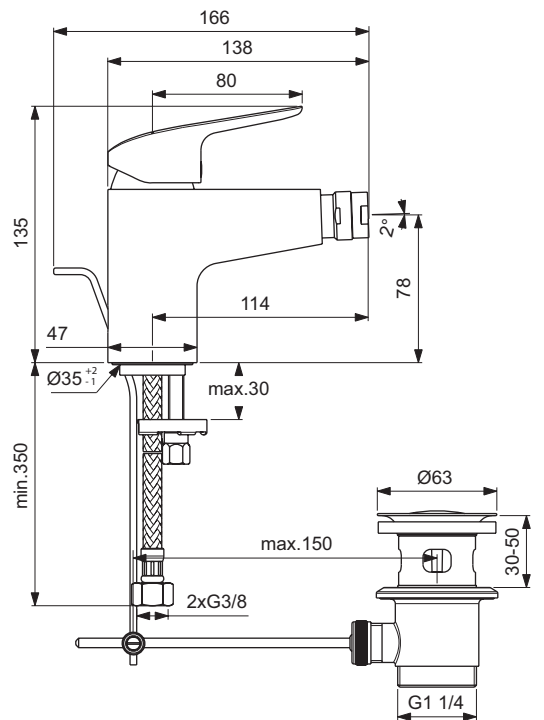

Description

One-hole Vessel basin mixer
38 mm cartridge FirmaFlow® ISI with hot water limiter
Brass cast body - 2 pcs
Metal handle with red and blue colour indication - printed on handle
Slim Perlator aerator with 5 l/min flow rate limiter
Metal pop-up waste
Flexible hoses G3/8" for water supply system connection
Easy-Fix system for installation
Comply with EN817

One-hole bidet mixer
38 mm cartridge FirmaFlow® ISI with hot water limiter, with Click technology
Brass cast body
Metal handle with red and blue colour indication - printed on handle
Aerator Ball-Joint
Metal pop-up waste
Flexible hoses G3/8" for water supply system connection
Easy-Fix system for installation
Comply with EN817

Sanitary brass

Product

Product	Article-No.	Price/EUR
One-hole Vessel basin mixer	B1872AA	
One-hole bidet mixer	B1718AA	

Finishes

AA Chrome