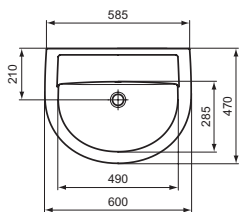

Finishes

- AA Chrome
- 01 Euro White