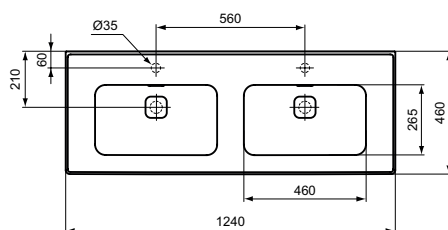

Finishes

- AA Chrome
- 01 Euro White