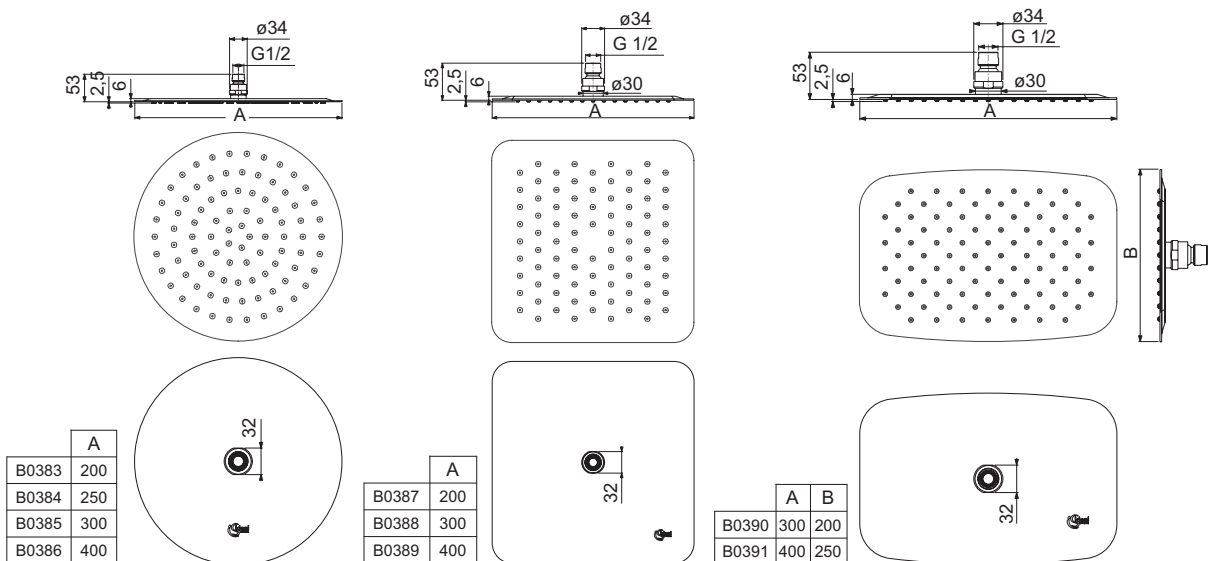

Finishes

MY Stainless Steel