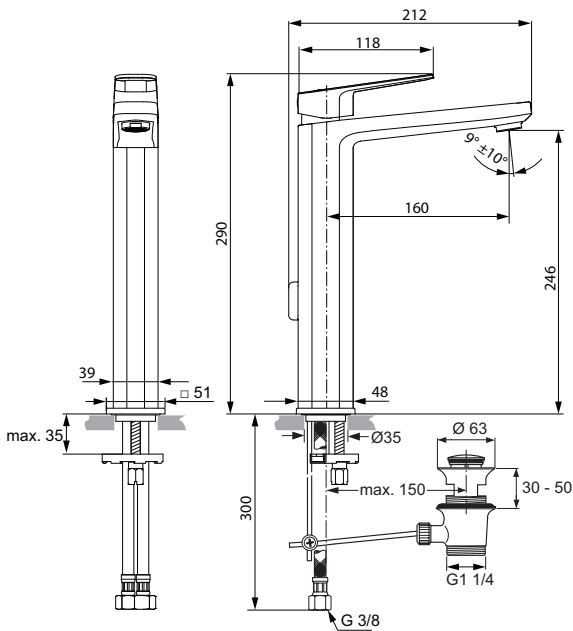

Finishes

AA Chrome

A6328