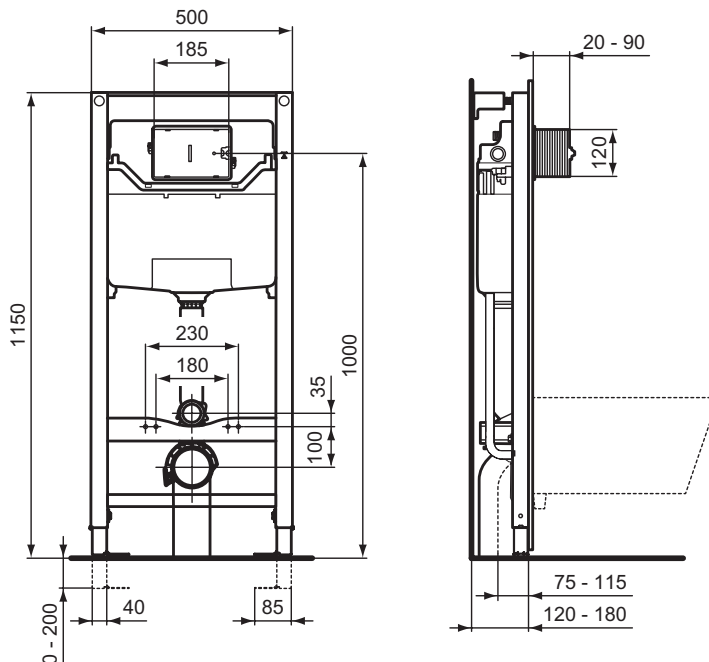

Necessary equipment

For assembly with control plates (separate order):
Pneumatic control plates: Oleas™ P1, P2, P3; Solea™ P1, P2; Septa Pro™ P1,P2, P3, P4, Floor; Septa Pro™ XS P1,P2

Product	W x D x H mm	Kg	Article-No.	Price/EUR
ProSys™ 120P frame	500 x 120-180 x 1150-1350	13,5	R027767	
Recommended equipment				
Corner installation kit (enables the installation of WCs in bathroom corners), compatible with ProSys™ 120 and ProSys™ 80 frames and freestanding frames			R018567	
Acoustic insulation for wall mounted WC and bidet			R017467	
Noise insulation kit - frame to floor (avoids direct contact between the frame and the floor)			R010667