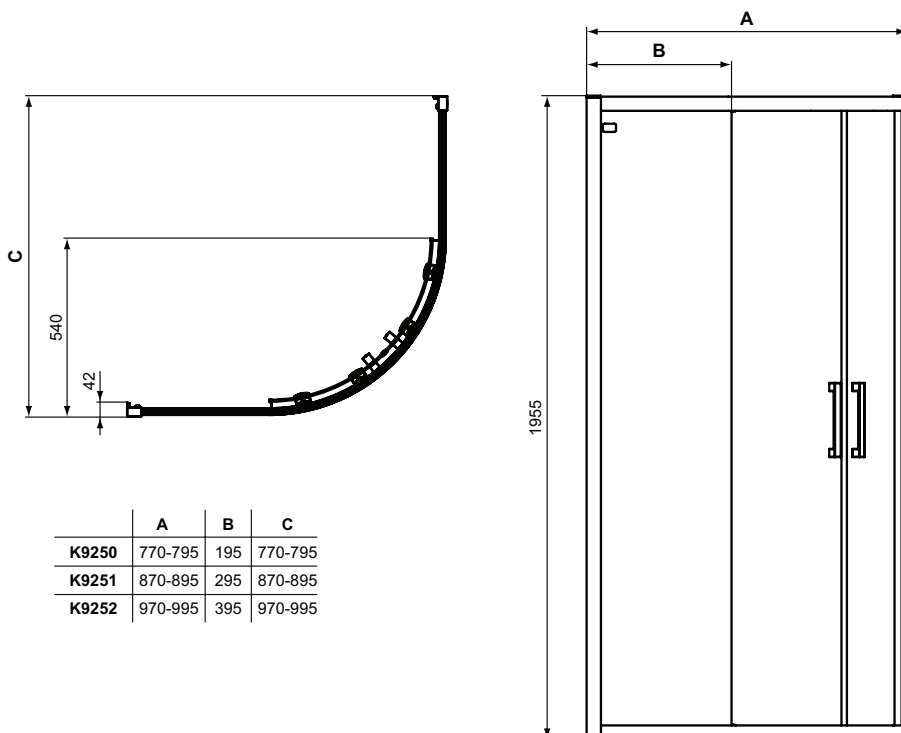

T4887

Finishes

- EO Silver profile
- 01 Euro White