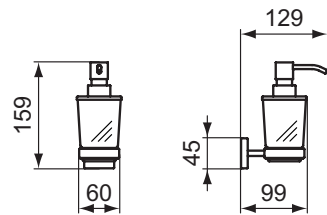

Description

Tumbler with glass, wall mounted
Frosted glass
Included fixing set

Tumbler with glass - double, wall mounted
Frosted glass
Included fixing set

Soap dish, wall mounted
Frosted glass
Included fixing set

Soap dispenser, wall mounted
Frosted glass
Included fixing set

Product	W x D x H mm	Kg	Article-No.	Price/EUR
Tumbler with glass, wall mounted	65 x 97 x 107	0,4	E2204AA	
Tumbler with glass - double	175 x 93 x 107	0,8	E2205AA	
Soap dish, wall mounted	103 x 117 x 52	0,4	E2201AA	
Soap dispenser, wall mounted	74 x 106 x 155	0,7	E2252AA	

Finishes

AA Chrome

E2205