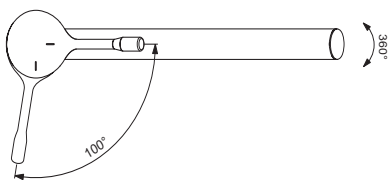

Description

One-hole sink mixer BlueStart® with low attached spout
Brass body with low attached tubular spout
Metal handle with red and blue colour indication - printed on handle
Cold start indication in central position
Hidden aerator
38 mm cartridge FirmaFlow® with hot water limiter + Click technology
Flexible hoses PEX G3/8"
Easy-Fix system for installation with centering & sealing ring
Finish: Chrome
Packaging: picture box
Comply with EN817

One-hole sink mixer BlueStart® with pull-out spout
Brass body with pull-out 1-functional spray
Metal handle with red and blue colour indication - printed on handle
Cold start indication in central position
Hidden aerator
38 mm cartridge FirmaFlow® with hot water limiter + Click technology
Flexible hoses PEX G3/8"
Easy-Fix system for installation with centering & sealing ring
Finish: Chrome
Packaging: picture box
Comply with EN817

Product

	Article-No.	Price/EUR
One-hole sink mixer with low attached spout	BC292AA	
One-hole sink mixer with pull-out spout	BC294AA	

Finishes

AA Chrome

BC292

Sanitary brass