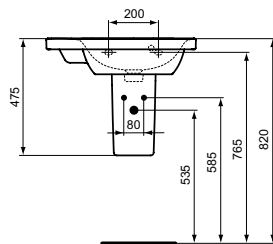

Finishes

- AA Chrome
- 01 Euro White

E1365