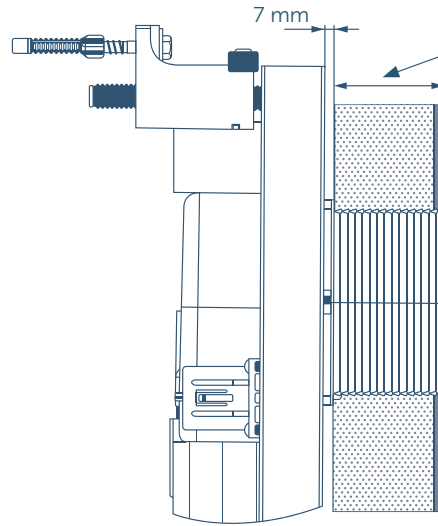

Flush Plates

Minimum wall thickness (mm)

Minimum wall thickness measured from rib of the service box to finished face of the wall

M: mechanical actuation
P: pneumatic actuation
MF: mechanical front actuation
MT: mechanical top actuation
N/A: not applicable
N/C: not compatible

Installation systems

	FLUSH PLATE	INSTALLATION ProSys™ 120M	INSTALLATION ProSys™ 120P	INSTALLATION ProSys™ 80M	INSTALLATION ProSys™ 150MF	INSTALLATION ProSys™ 150MT	INSTALLATION ProSys™ Eco
Mechanical	Oleas™ M1	15	15	0	0	0	5
	Oleas™ M2	15	15	0	0	0	5
	Oleas™ M3	15	15	0	0	0	5
	Oleas™ M4	15	15	0	0	0	5
	Solea™ M1	10	10	0	0	0	5
	Solea™ M2	10	10	0	0	0	5
	Septa Pro™ M1	10	10	0	0	0	5
	Septa Pro™ M2	10	10	0	0	0	5
Pneumatic	Oleas™ P1	30	30	30	0	10	N/C
	Oleas™ P2	30	30	30	0	10	N/C
	Oleas™ P3	30	30	30	0	10	N/C
	Solea™ P1	20	20	25	0	20	N/C
	Solea™ P2	25	25	25	0	20	N/C
	Septa Pro™ P1	10	10	0	0	0	N/C
	Septa Pro™ P2	N/A	N/A	N/A	N/A	N/A	N/C
	Septa Pro™ P3	N/A	N/A	N/A	N/A	N/A	N/C
	Septa Pro™ P4	N/A	N/A	N/A	N/A	N/A	N/C
	Septa Pro™ XS P1	N/A	N/A	N/A	N/A	N/A	N/C
	Septa Pro™ XS P2	N/A	N/A	N/A	N/A	N/A	N/C
Electronic	Symfo™ NT1	10	10	10	N/C	N/C	N/C
	Altes™ NT1	10	10	10	N/C	N/C	N/C
	Septa Pro™ E1	10	10	0	N/C	N/C	N/C
	Septa Pro™ E2	10	10	0	N/C	N/C	N/C