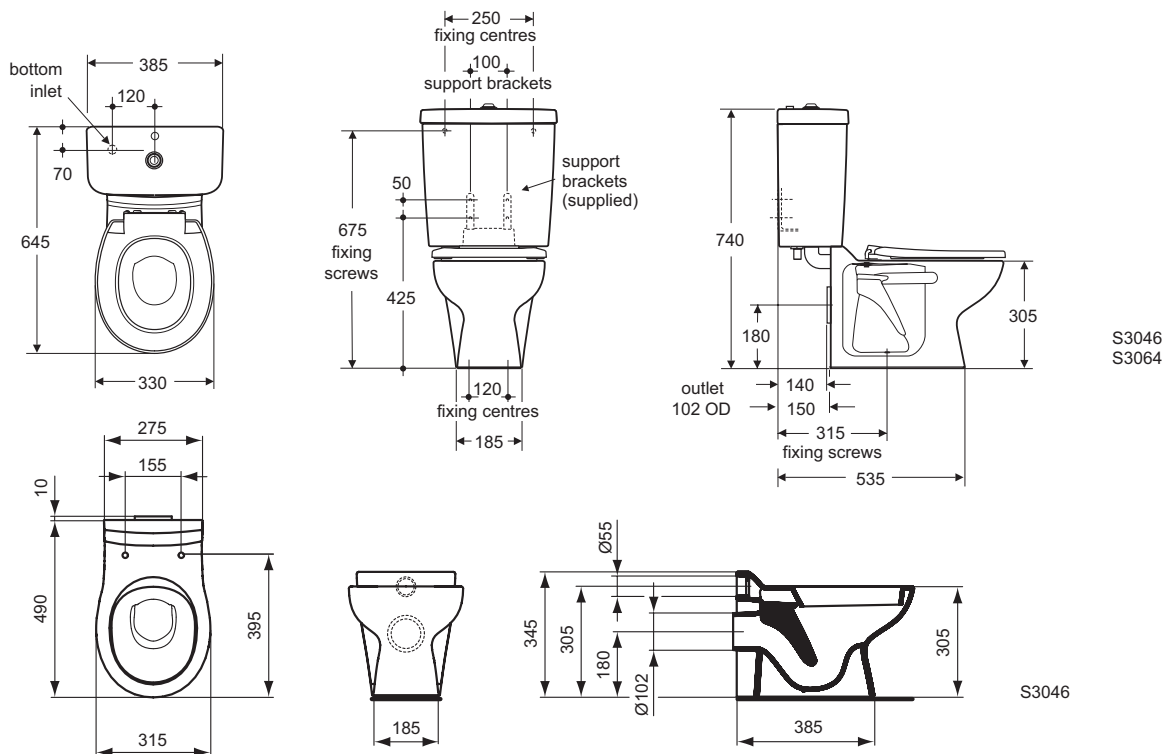

Finishes

- LJ Grey Varnish
- 01 Euro White
- 36 Blue
- 66 Satin-mat chrome
- GQ Red

Public sector solutions