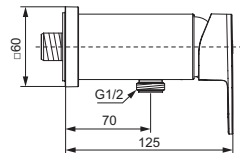

Description

Exposed shower mixer
38 mm ceramic cartridge FirmaFlow® with hot water limiter
Brass cast body
Metal handle with red and blue colour indication - printed on handle
Exposed model with fixation system without visible nuts
Non return valve
Comply with EN817

Exposed bath & shower mixer
38 mm ceramic cartridge FirmaFlow® with hot water limiter
Brass cast body 1 pc
Automatic diverter on side of the spout
Metal handle with red and blue colour indication - printed on handle
Exposed model with fixation system without visible nuts
Cascade aerator
Non return valve
Comply with EN817

Sanitary brass

Product

Product	Article-No.	Price/EUR
Exposed shower mixer	A6337AA	
Exposed bath & shower mixer	A6338AA	

Finishes

AA Chrome

A6338