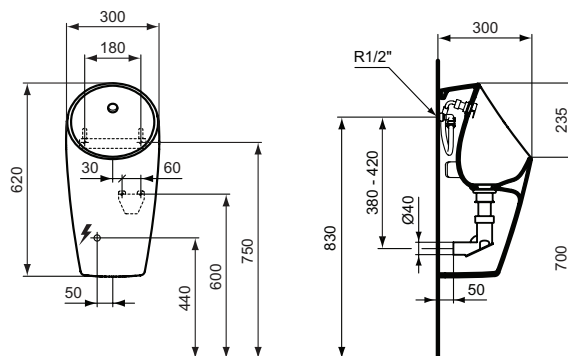

Finishes

01 Euro White