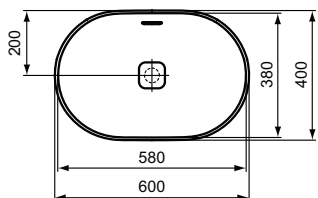

Finishes

- AA Chrome
- 01 Euro White

T3604