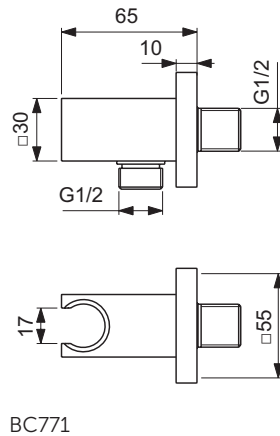

Finishes

- AA Chrome
- A2 Brushed Gold
- A5 Magnetic Grey
- GN Silver Storm