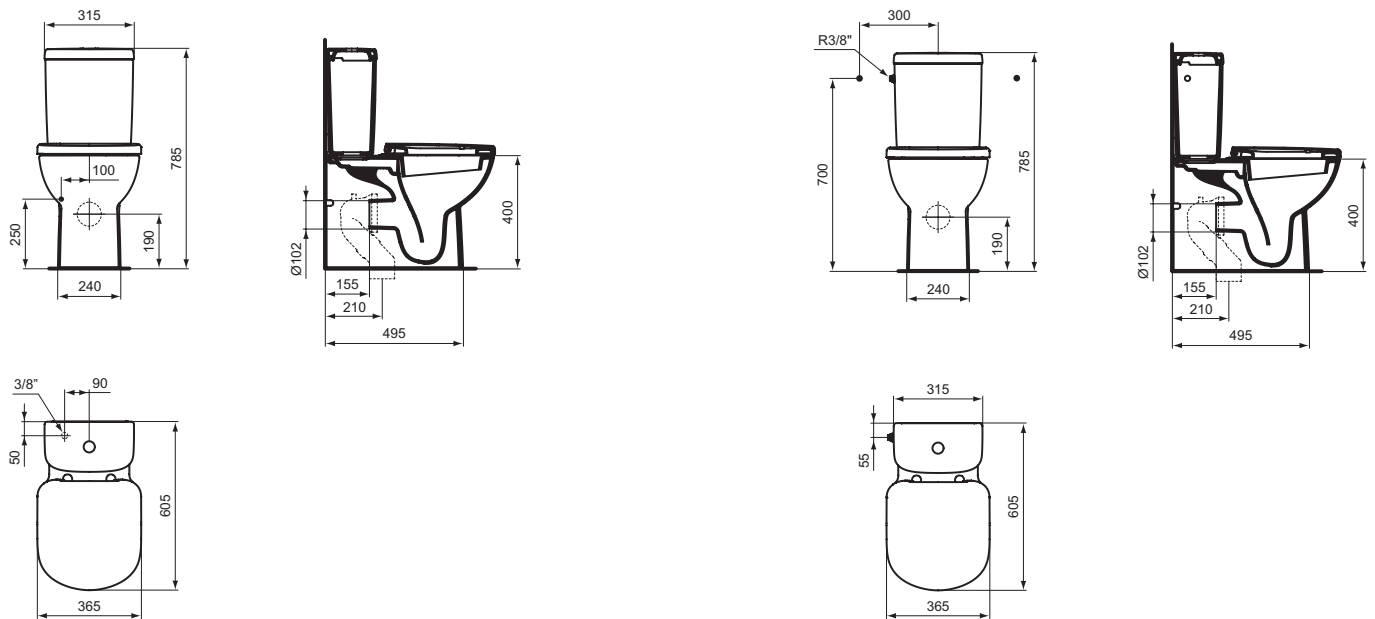

Finishes

01 Euro White