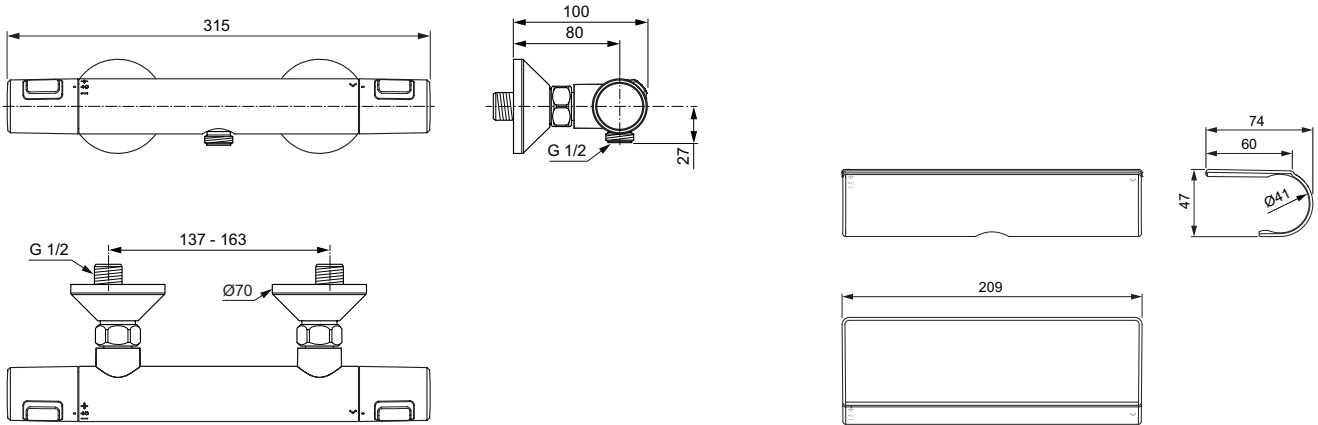

A7215

Finishes

AA Chrome

A7201