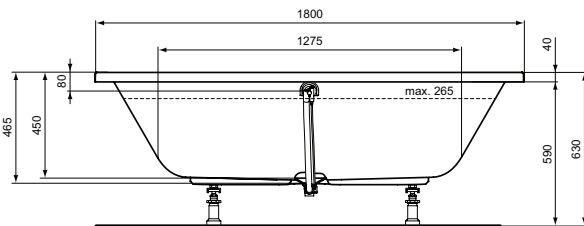

Finishes

- AA Chrome
- 01 Euro White

K2756