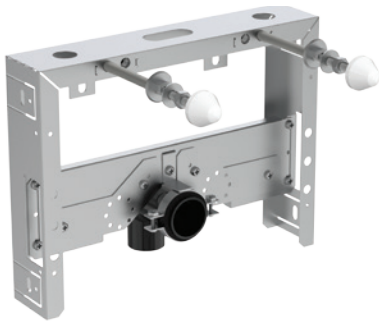

Installation systems