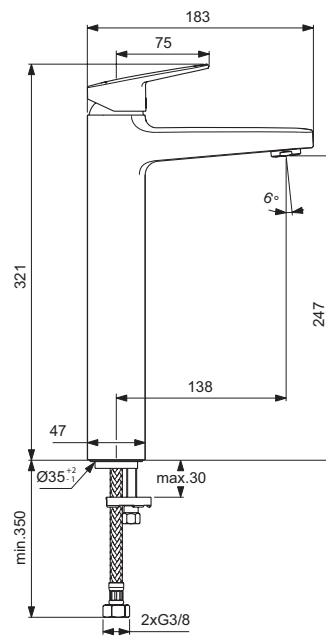

New

Description

Vessel basin mixer rim mounted H250 BlueStart®
One-hole basin mixer with Comfort area below aerator 250 mm
38 mm ceramic cartridge Firma Flow with hot water limiter
Metal handle with red and blue color indication
Slim aerator 5l/min
Easy fix system for installation
Flexible hoses G3/8" for water supply connection
Blue Start® Technology
Finish: Chrome
Comply with EN817

Options:

- With metal pop-up waste
- Without pop-up waste

Sanitary brass

Product	Article-No.	Price/EUR
Vessel basin mixer rim mounted H250 BlueStart® with metal pop-up waste	BD239AA	
Vessel basin mixer rim mounted H250 BlueStart® without pop-up waste	BD237AA	

Finishes

AA Chrome