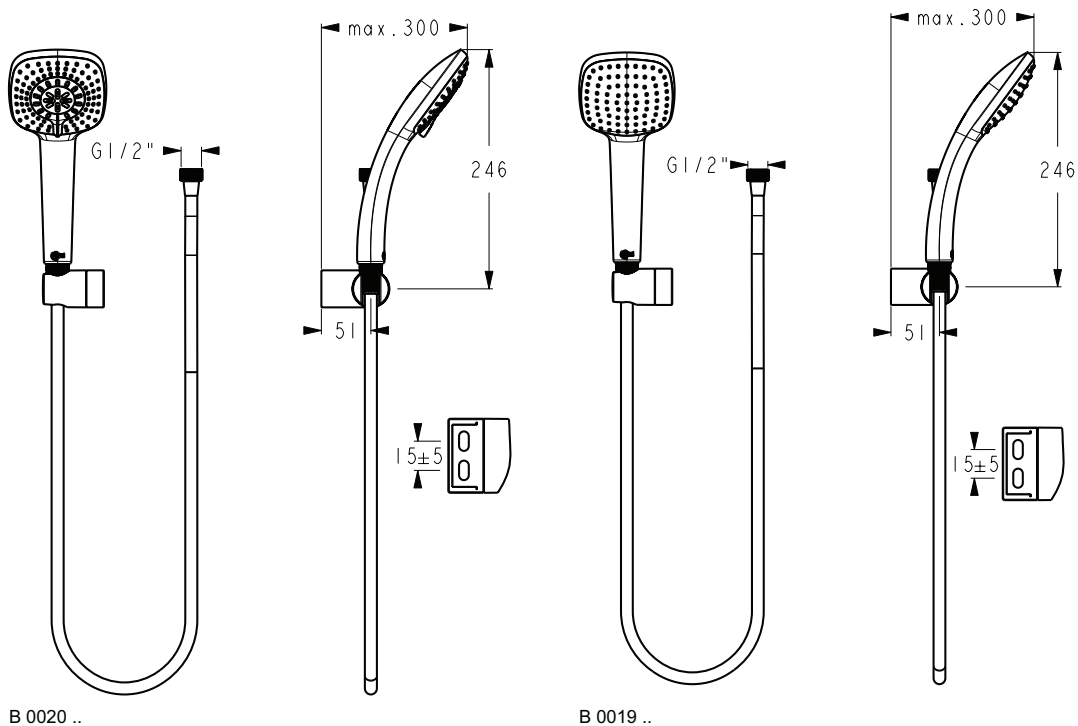

Finishes

AA Chrome

Showers

product design award

2013

Description

Idealrain Cube Shower Head 300, 200 mm
 Shower Head size 200x200 mm, 300x300 mm, 1-functional
 Easy clean nozzles to prevent lime scale build-up
 High performance spray pattern
 Chrome plate finish, Slim design
 12 l/min flow restrictor