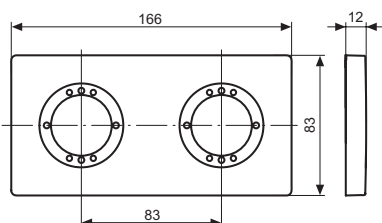

Description

Escutcheon
Made of metal
Chromium plated

For installation only with ARCHIMODULE THERMOSTAT built-in kit 1 (A1500NU) or Universal built-in kit 1 (A1501NU) and with ARCHIMODULE functional kit 2 (for example flow rate handle, wall mounted spout, etc.)

Sanitary brass

Product

Product	Article-No.	Price/EUR
1-hole escutcheon 83x83 mm	A1504AA	
2-hole escutcheon 83x166 mm	A1505AA	
3-hole escutcheon 83x249 mm	A1506AA	
4-hole escutcheon 83x332 mm	A1507AA	

Recommended equipment

Spacer frame 1-hole escutcheon (83x83 mm) for built-in kit installed too close to surface - gives an extra depth of 10 mm	A963746AA	
Spacer frame 2-hole escutcheon (83x166 mm) for built-in kit installed too close to surface - gives an extra depth of 10 mm	A963765AA	
Spacer frame 3-hole escutcheon (83x249 mm) for built-in kit installed too close to surface - gives an extra depth of 10 mm	A963766AA	
Spacer frame 4-hole escutcheon (83x332 mm) for built-in kit installed too close to surface - gives an extra depth of 10 mm	A963767AA	
1-hole escutcheon 100x100 mm	A963724AA	
2-hole escutcheon 100x183 mm	A963725AA	
3-hole escutcheon 100x266 mm	A963732AA	
4-hole escutcheon 100x349 mm	A963735AA	

Finishes

AA Chrome

A1505