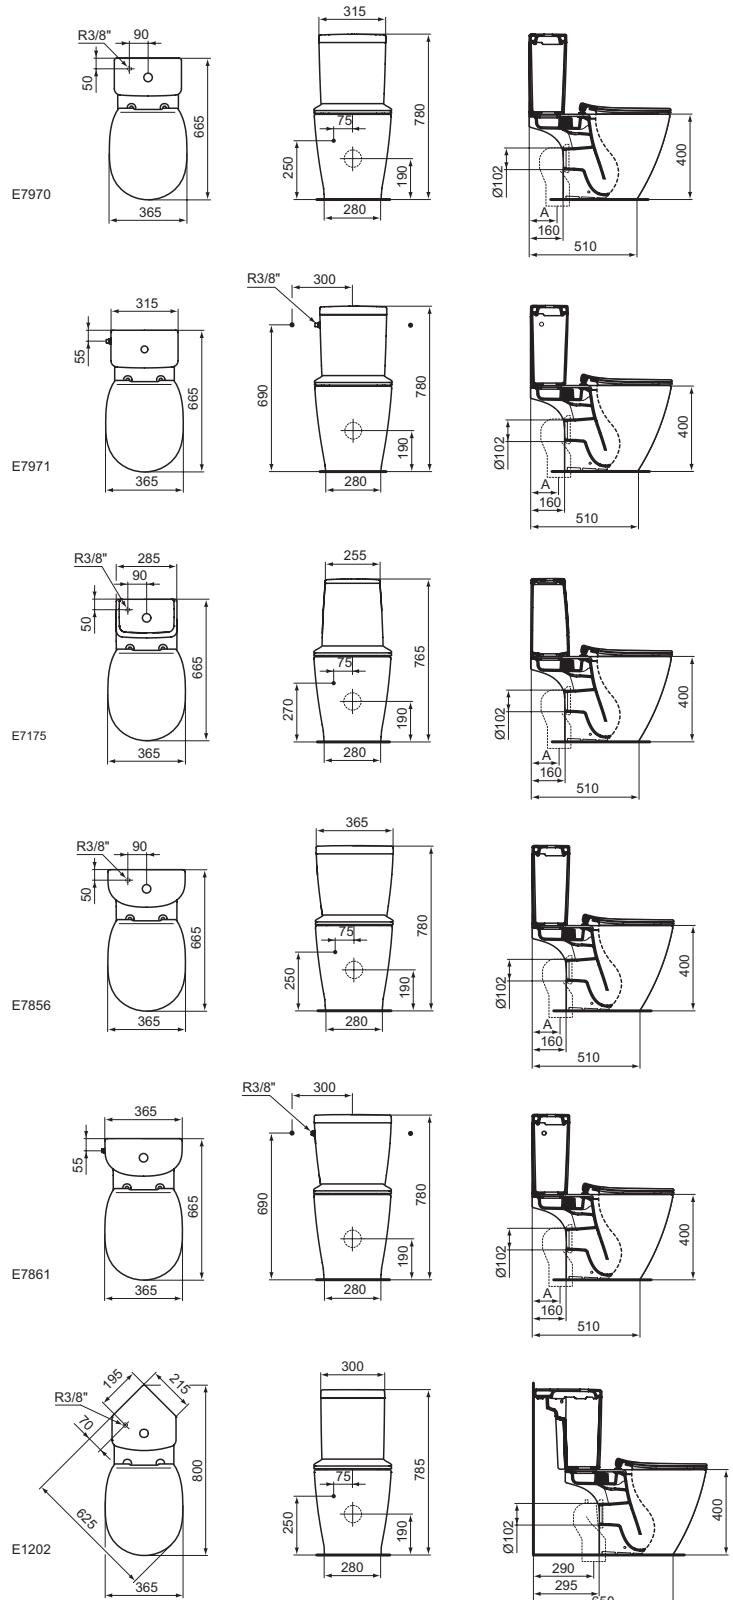

Recommended equipment

Outlet bend 90° (vertical) - for 135-165 mm distance (from wall to drainage center)	J324867	
Outlet bend 90° (vertical) - for 135-165 mm distance (from wall to drainage center)	WW965742	
Outlet bend 90° (vertical) - for 200-230 mm distance (from wall to drainage center)	T682067	
Outlet bend 90° (vertical) - for 165-210 mm distance (from wall to drainage center)	T002667	
Outlet bend 90° (vertical) - for 60-110 mm distance (from wall to drainage center)	T002767	
Eccentric adapter (for combination with Outlet bends 90° (vertical) T002667 or T002767) for additional offset +20 / -20	T002867	
Eccentric adapter (for combination with Outlet bends 90° (vertical) T002667 or T002767) for additional offset +40 / -40	T002967	

Finishes

01 Euro White

Outlet bend for:
E7970
E7971
E7175
E7856
E7861

	J324867	WW965742	T682067	T002667	T002767
A I	135 - 165	135 - 165	200 - 230	165 - 210	60 - 110
A I+II				T002867 II = +20 / -20	
A I+III				T002967 III = +40 / -40