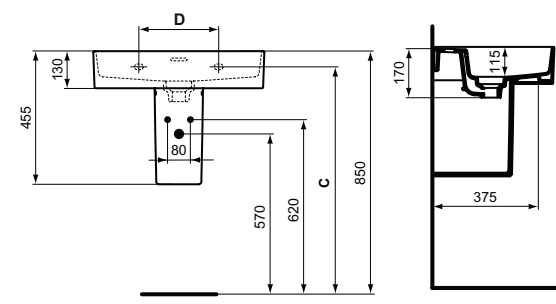

T3724

	A	B	C	D
T3001	800	780	795	280
T3639	800	780	800	280
T3000	600	580	795	280
T3638	600	580	800	280
T2928	500	480	800	200
T3637	500	480	800	200