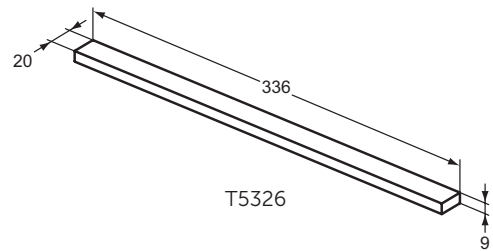

Furniture and mirrors

New

Description

Basin unit 80 cm - floor standing
Floor standing, 2 drawers, soft close system
Handles not included - separate order
Incl. mounting kit

For assembly with:

- i.Life A Vanity basin 84 cm T462001

Recommended: Space Saving Siphon EE23033967 (please, order separately)

Basin unit 60 cm - floor standing

Floor standing, 2 drawers, soft close system
Handles not included - separate order
Incl. mounting kit

For assembly with:

- i.Life A Vanity basin 64 cm T461901

Recommended: Space Saving Siphon EE23033967 (please, order separately)

Available April 2022

Product	W x D x H mm	Kg	Article-No.	Price/EUR
Basin unit 80 cm - floor standing	800 x 440 x 853	38,2	T5274xx	
Basin unit 60 cm - floor standing	600 x 440 x 853	32,9	T5273xx	
Necessary equipment				
Handles not included (Please choose from the different finishes)			T5326XG	
			T5326YE	

Finishes

- XG Silk Black
- YE Brill Aluminium
- **XX:**
- DU Matt White
- NF Sand Beige Matt
- NG Quartz Grey Matt
- NV Carbon Grey Matt
- NH Greige Matt
- NX Natural Oak
- NW Coffee Oak