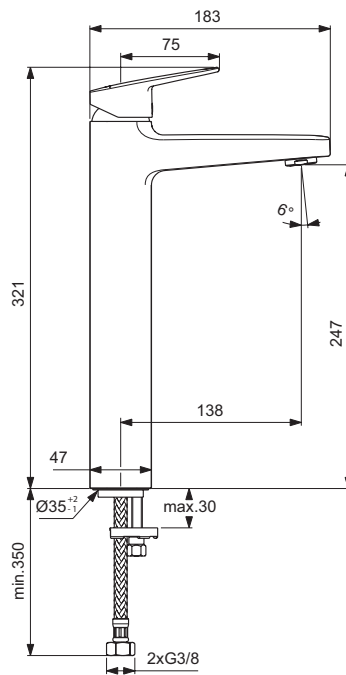

BD236

Sanitary brass