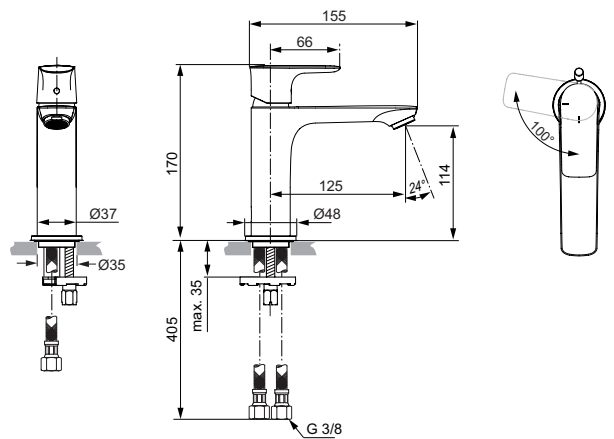

A7016

Sanitary brass