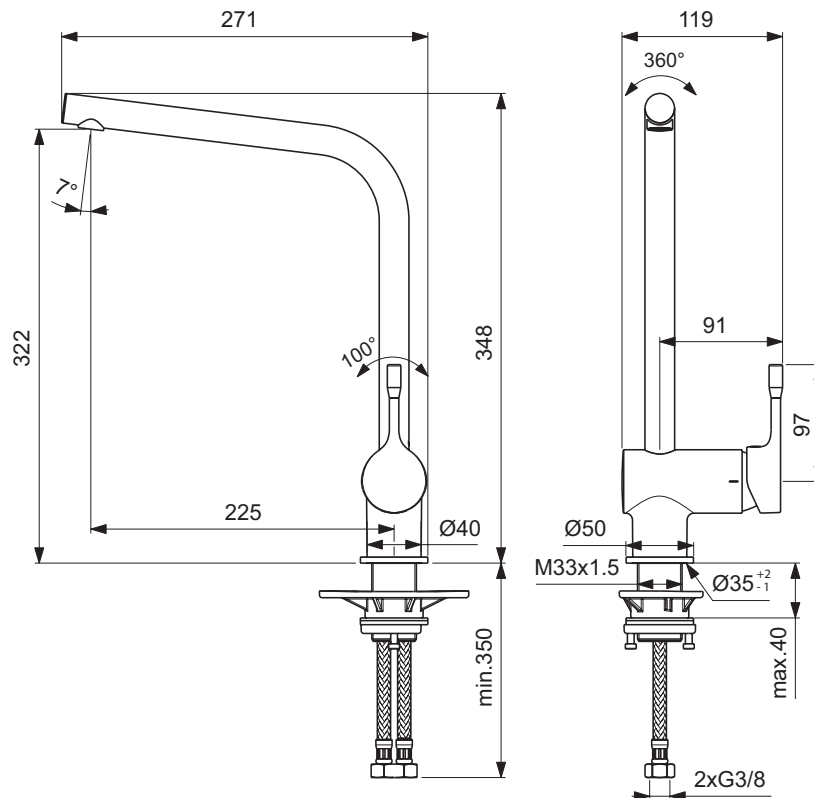

Finishes

XG Silk Black