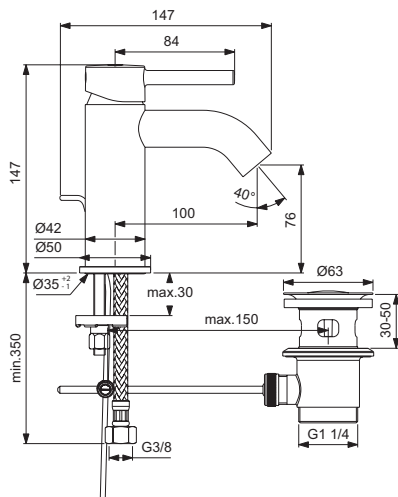

Description

One-hole basin mixer
28 mm ceramic cartridge FirmaFlow® with hot water limiter
Metal handle with red and blue colour indication
Cache aerator with 5 l/min flow rate limiter
Easy-Fix fixation
Flexible hoses G3/8" for water supply
Comply with EN817

Finishes:

- technology electroplating (AA)
- technology powder coating (XG)

Options:

- with Click waste (for combination with ceramic washbasin with overflow)
- with metal pop-up waste
- without pop-up waste

Product

One-hole basin mixer with Click waste

One-hole basin mixer with pop-up waste

One-hole basin mixer without pop-up waste

Article-No.

Price/EUR

BC186AA	
BC193AA	
BC193XG	
BC268AA	
BC268XG	

Finishes

- AA Chrome
- XG Silk Black

BC193XG

Sanitary brass