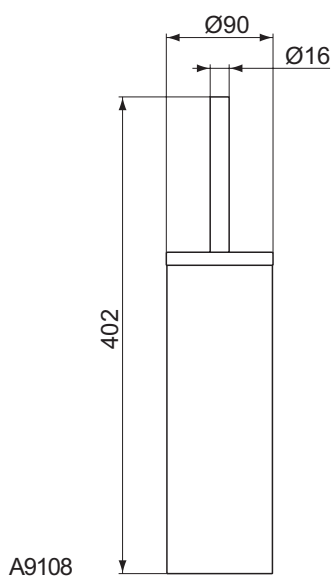

Finishes

- AA Chrome
- MY Stainless Steel

Accessories