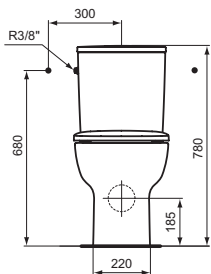

Finishes

01 Euro White