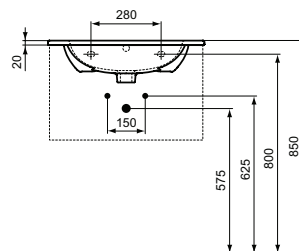

Finishes

- AA Chrome
- XG Silk Black (Matt Black)
- V3 Silk Black (Matt Black)