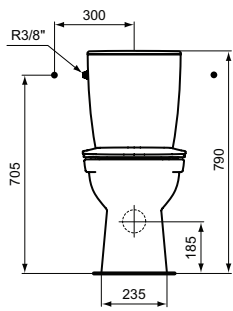

Finishes

01 Euro White

W3283