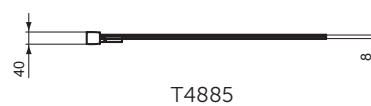

Finishes

EO Silver profile