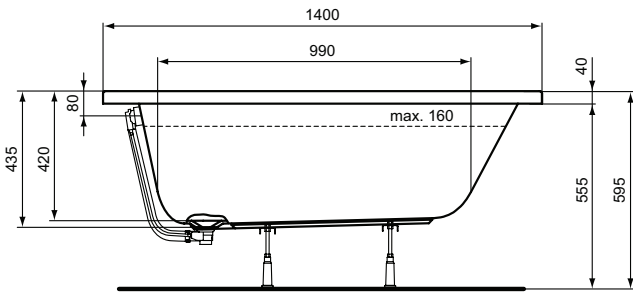

Recommended equipment

Leg set	C896067	
Waste siphon Ø 52 mm	B4812AA	

Finishes

AA Chrome

01 Euro White

W0041

W0040

Wellness