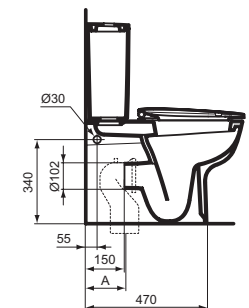

Finishes

01 Euro White