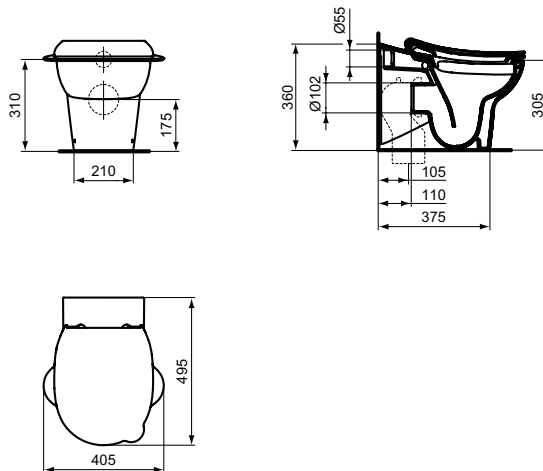

Finishes

- 01 Euro White
- 36 Blue
- GQ Red
- 79 Yellow