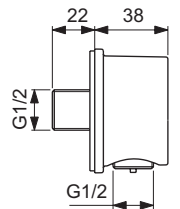

Description

Hand shower support
Cylindrical design
Metal with plastic insert
Finish: technology powder coating (XG)

Hand shower support with G1/2 connection
Cylindrical design
Metal escutcheon, with plastic insert
G 1/2 connection w/ back flow prevention
Finish: technology powder coating (XG)

Wall elbow
Cylindrical design metal wall elbow
G 1/2 connection w/ back flow prevention
Finish: technology powder coating (XG)

Showers

Product	Article-No.	Price/EUR
Hand shower support	BC806XG	
Hand shower support with G1/2 connection	BC807XG	
Wall-elbow	BC808XG	

Finishes

XG Silk Black