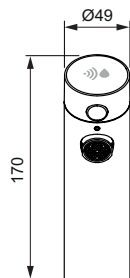

Finishes

- AA Chrome
- B3 Black Onyx
- XG Silk Black