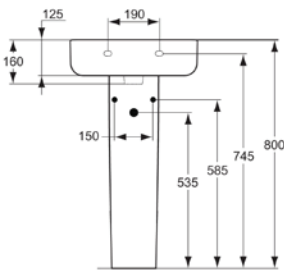

Finishes

- AA Chrome
- 01 Euro White
- MA Euro white Ideal Plus