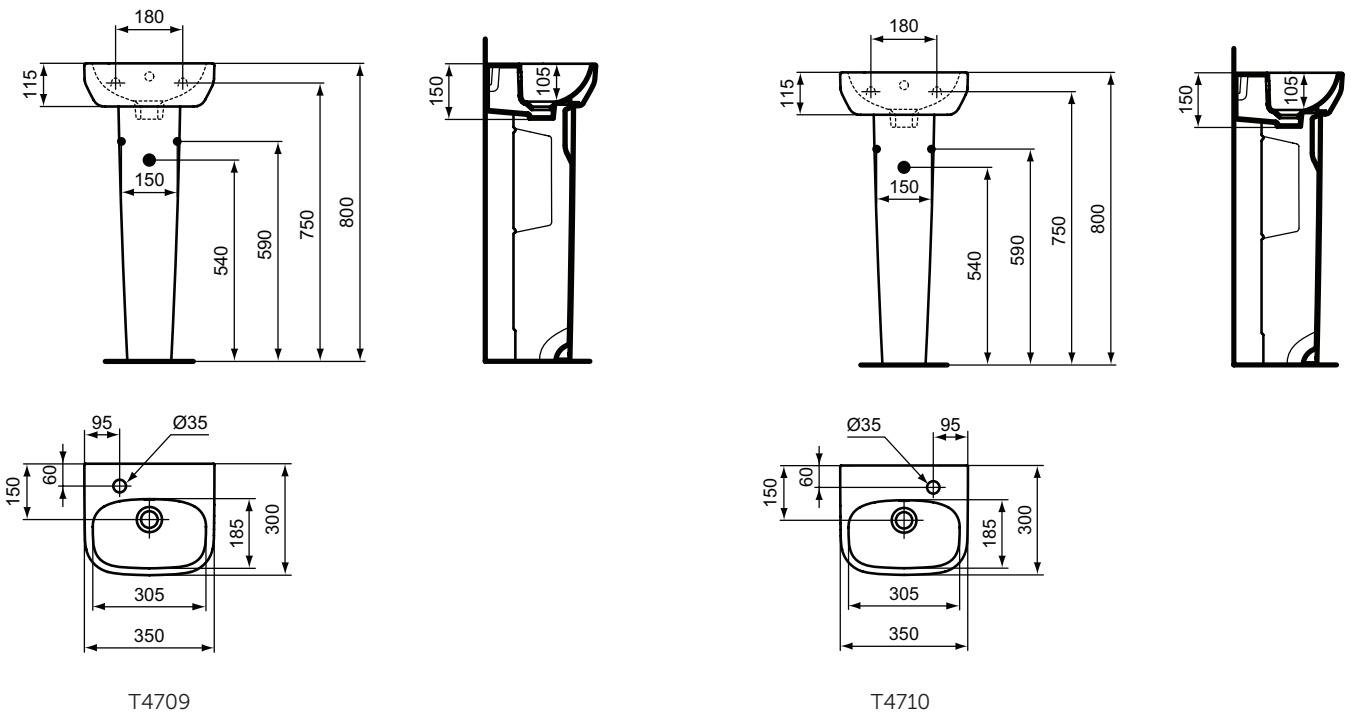

T4710

Finishes

- AA Chrome
- 01 Euro White

T4709