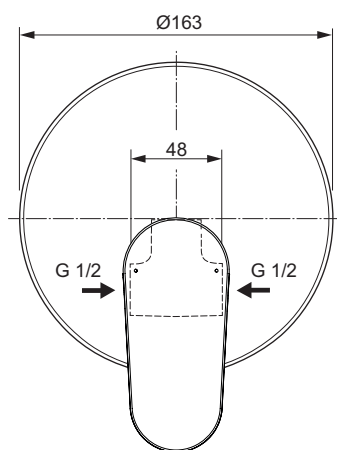

Price/EUR

Finishes

AA Chrome
XG Silk Black