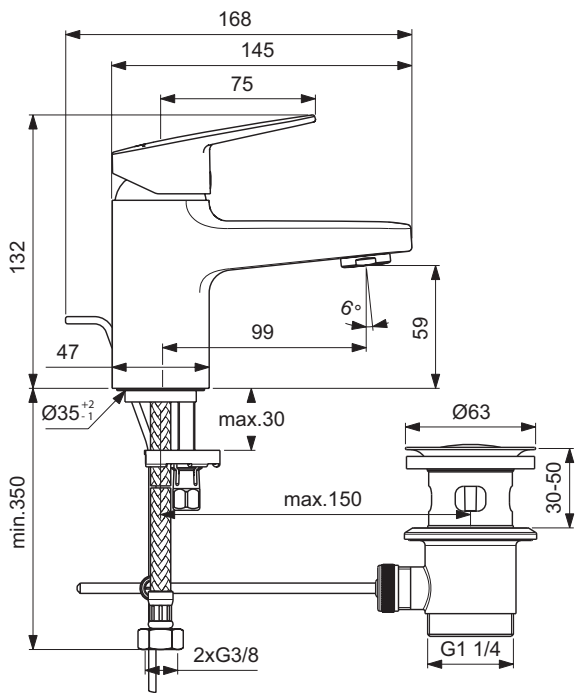

Finishes

AA Chrome

BD273