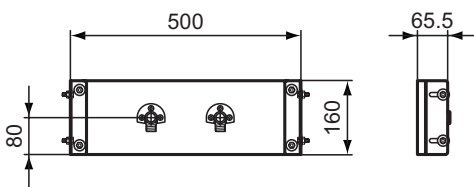

Description

ProSys™ bath & shower frame
Suitable to be used with exposed bath & shower fitting

- For installation in front of solid wall or between two light plasterboard walls according to manual
- Adjustable board for shower mixer installation
- Adjustable attachment plates

Accessories Included:

- G ½ fittings for water connection - 2 pcs
- Frame fastening materials

ProSys™ bath & shower frame
Suitable to be used with built-in bath & shower fitting & shower head

- For installation in front of solid wall or between two light plasterboard walls according to manual
- Height adjustable - max 230 cm (head), max 120 cm (shower mixer)
- Adjustable board for shower mixer installation
- Adjustable plate for shower head installation
- Adjustable attachment plates

Accessories Included:

- G ½ fittings water connection - 1 pc
- Frame fastening materials

Product

Product	W x D x H mm	Kg	Article-No.	Price/EUR
ProSys™ bath & shower frame for installation of exposed bath & shower fitting	500 x 65,5 x 160	3,6	R016667	
ProSys™ bath & shower frame for installation of built-in bath & shower fitting & shower head	500 x 70 x 1180	11,6	R016767	

R0166