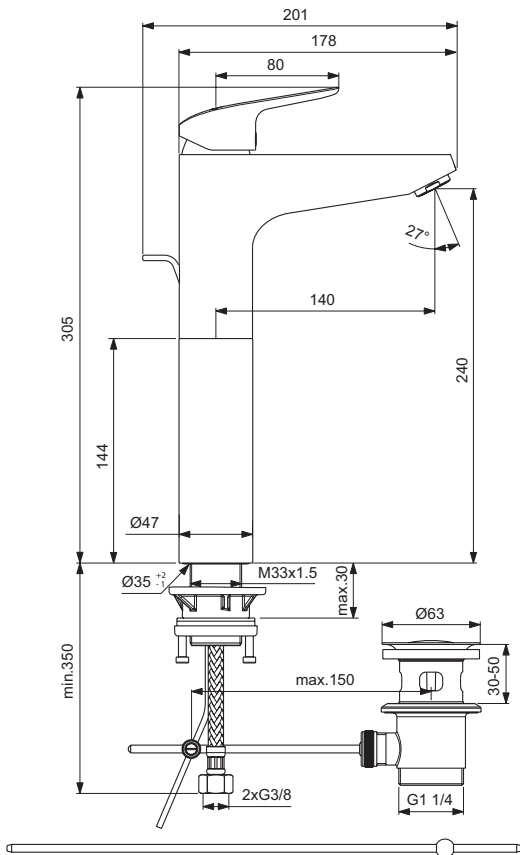

Finishes

AA Chrome

B1872