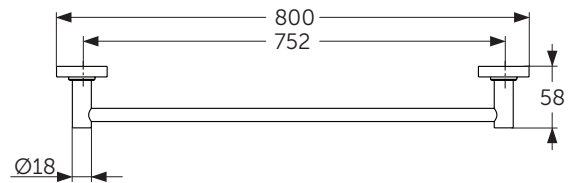

Description

Towel rail 80, 60, 45 cm
Including fixation set
13 mm pipe diameter

Two arms towel rail
Including fixation set
180° turnable
12 mm pipe diameter

Shelf 52 cm
Glass is tempered
Glass corners are chamfered
Including fixation set

Product	W x D x H mm	Kg	Article-No.	Price/EUR
Towel 80 cm - (available February 2022)	800 x 58 x 48	0,8	A9244AA	
Towel rail 60 cm	600 x 58 x 48	0,5	A9118AA	
Towel rail 45 cm	450 x 58 x 48	0,4	A9117AA	
Double Towel rail 40 cm	68 x 403 x 48	0,4	A9131AA	
Shelf 52 cm, frosted glass	520 x 120 x 48	1,5	A9124AA	
Shelf 52 cm, transparent glass	520 x 120 x 48	1,5	A9125AA	

Finishes

AA Chrome

Accessories

	A
A9118	600
A9117	450

A9131

A9124
A9125

A9244