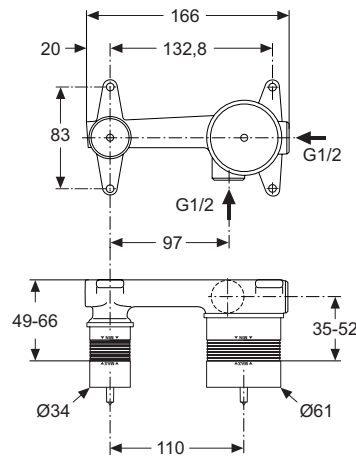

Recommended equipment

Extension Kit for multiway diverter (max 20 mm distance)	A963554NU	
--	-----------	--

Sanitary brass

A2391

A5948

A1313

New

Description