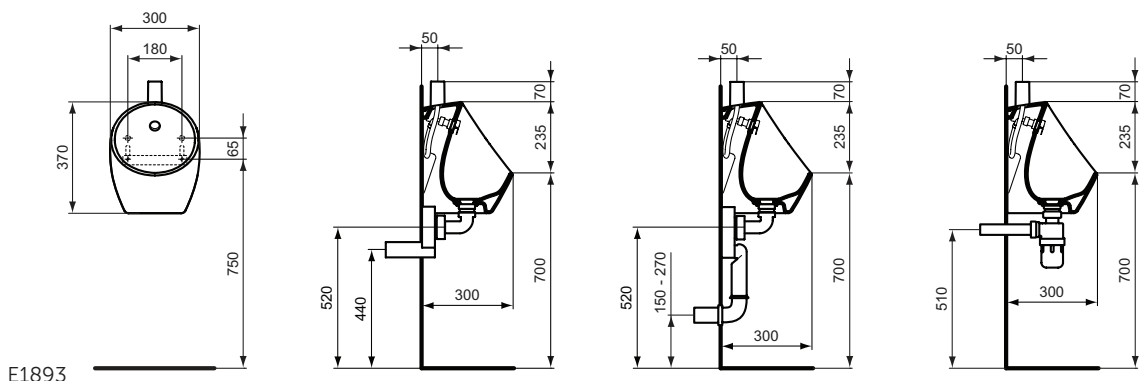

Finishes

- AA Chrome
- AC White
- JG Matt Chrome
- 01 Euro White