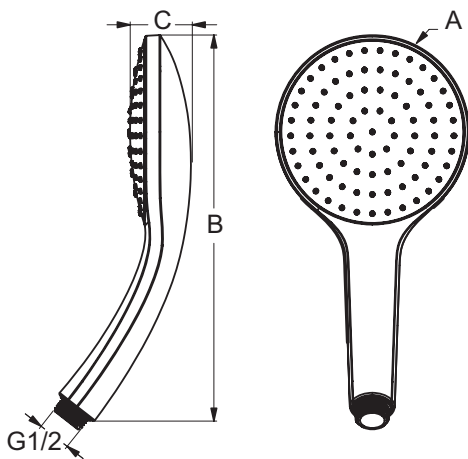

Finishes

AA Chrome

	A	B	C
B9400AA	Ø80	225	33
B9402AA	Ø100	245,5	35,3