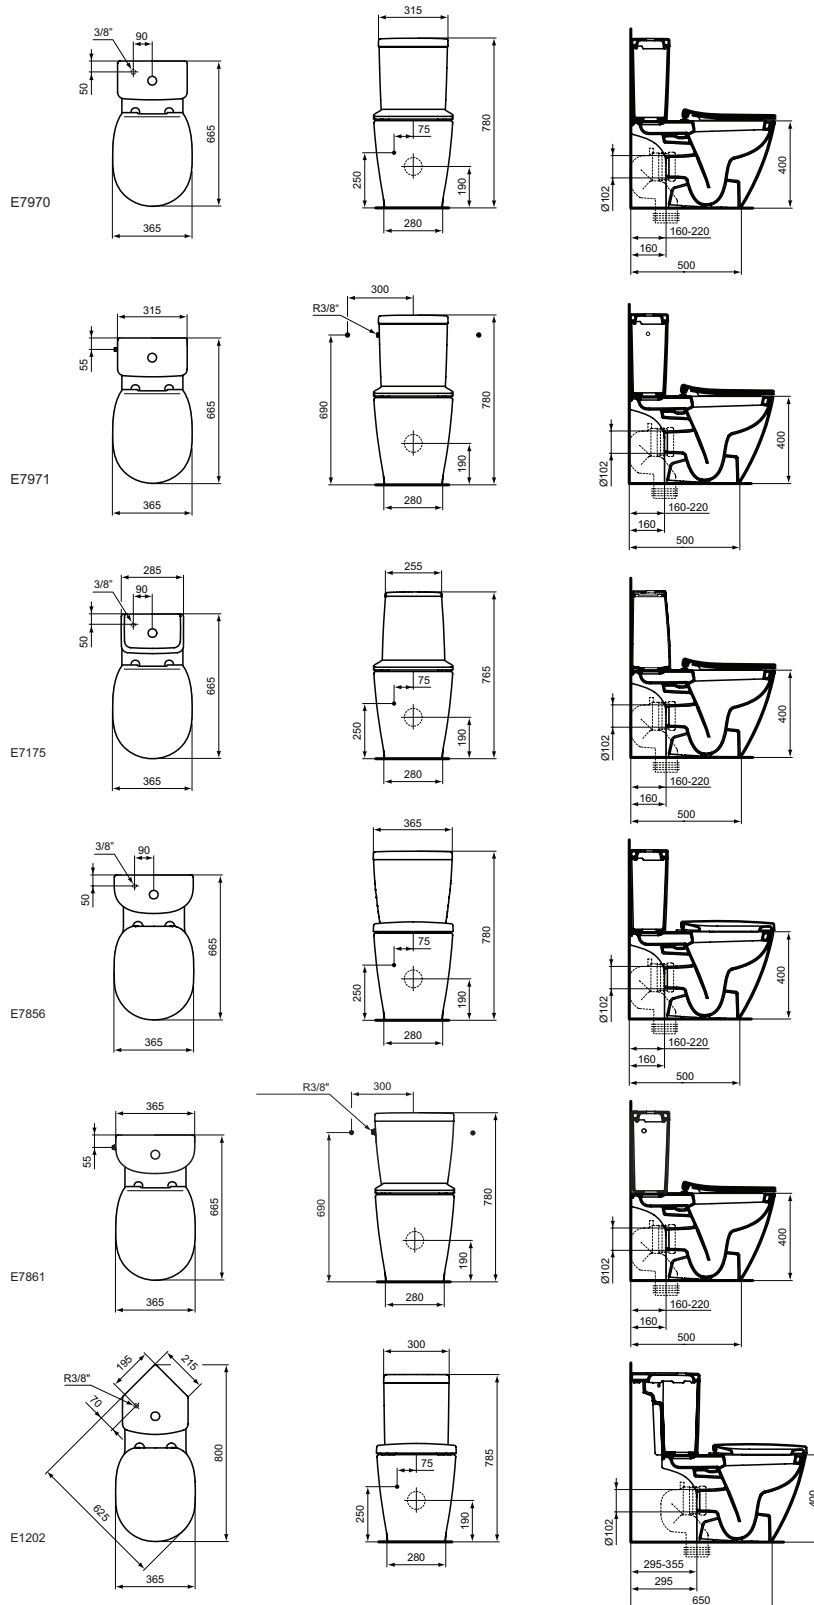

Necessary equipment

Seat and cover THIN, metal hinges	2,5	E772301	
Seat and cover THIN, SOFT CLOSE with Easy Take Off hinges	2,5	E772401	
Seat and cover, metal hinges	2,5	E712801	
Seat and cover, SOFT CLOSE with Easy Take Off hinges	3,0	E712701	

Recommended equipment

Outlet bend 90° (vertical)		T002667	

Finishes

- 01 Euro White
- MA Euro white Ideal Plus