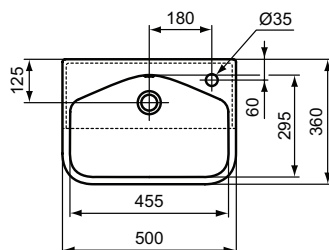

Finishes

- AA Chrome
- 01 Euro White