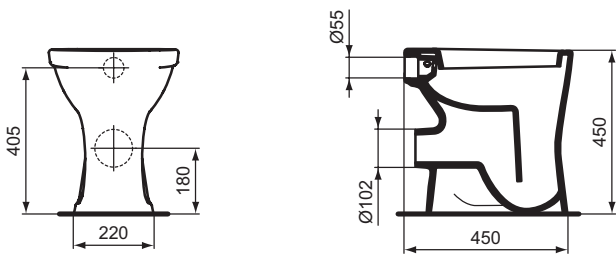

Finishes

01 Euro White

V3116