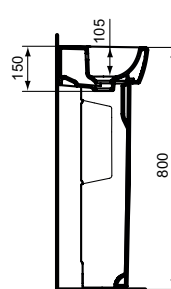

Description

Handwash basin 40 cm
Central tap hole punched, with overflow
In carton box
EN 14688
For assembly with: pedestal small T427201, semi-pedestal small T426701 or alone with siphon

Handwash basins 35 cm
- 1 Left tap hole punched, with overflow
- 1 Right tap hole punched, with overflow
In carton box
EN 14688
For assembly with: pedestal small T427201 or alone with siphon

Pedestal small
Loose on pallet

Semi-pedestal small
Loose on pallet
Including: Fixation set TT0257919

Product	W x D x H mm	Kg	Article-No.	Price/EUR
Handwash basin 40 cm	400 x 360 x 170	11,0	T056701	
Handwash basin 35 cm, Left tap hole punched	350 x 300 x 150	9,0	T056801	
Handwash basin 35 cm, Right tap hole punched	350 x 300 x 150	9,0	T056901	

Recommended equipment

Floor standing pedestal small	T427201
Semi-pedestal small	T426701
Fixation set M8 x 90 mm	K714467
Siphon waste G1 1/4 - tubular type	A2305AA
Stop angle valve (water connection G1/2, connection with mixer 10 mm/ G3/8) - 1 pc	B7883AA
Escutcheon for siphon G1 1/4 (in case installation with mixer without pop-up waste)	B4801AA

Finishes

- AA Chrome
- 01 Euro White

T0568

T0569