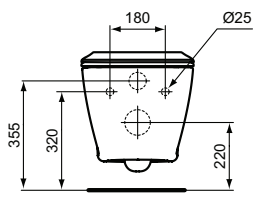

Finishes

01 Euro White