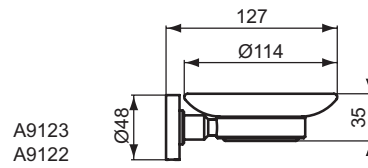

Finishes

- AA Chrome
- MY Stainless Steel

Accessories