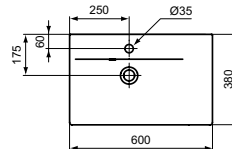

Finishes

- AA Chrome
- 01 Euro White

E1365