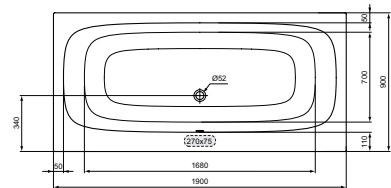

New

Description

Ideal Standard i.life rectangular double-ended acrylic bathtub

Sizes:
1700 x 750 mm - 280 l;
1800 x 800 mm - 325 l;
1900 x 900 mm - 400 l;

Type: for drop-in installation or for combination with panels (front and side)
Material: acrylic bathtub, 4 mm acrylic sheet with GRP reinforcement of the bottom and rim
Waste hole & overflow hole: Ø 52 mm
Complies with EN 14516

Recommended equipment:

Leg set C896067
Waste syphon Ø 52 mm, chrome K7804AA
Wall brackets for bathtubs (3 pcs.) K711167
Fixation set for front panel T482901
Fixation set for side panel T483001

Available April 2022

Product	W x D x H mm	Kg	Article-No.	Price/EUR
Rectangular double-ended acrylic bathtub 170x75	1700 x 750 x 450		T476301	
Rectangular double-ended acrylic bathtub 180x80	1800 x 800 x 450		T476401	
Rectangular double-ended acrylic bathtub Duo 190x90	1900 x 900 x 450		T476501	
Fixation set for front panel			T482901	
Fixation set for side panel			T483001	
Front panel 190	1900 x 550		T478701	
Front panel 180	1800 x 550		T478601	
Front panel 170	1700 x 550		T478501	
Side panel 90	900 x 550		T479101	
Side panel 75	750 x 550		T478901	
Side panel 80	800 x 550		T479001	

Recommended equipment

Leg set	C896067	
MULTIPLEX Waste syphon Ø 52 mm, chrome	K7804AA	
Wall brackets for bathtubs (3 pcs.)	K711167	

Finishes

- AA Chrome
- 01 Euro White

T4765