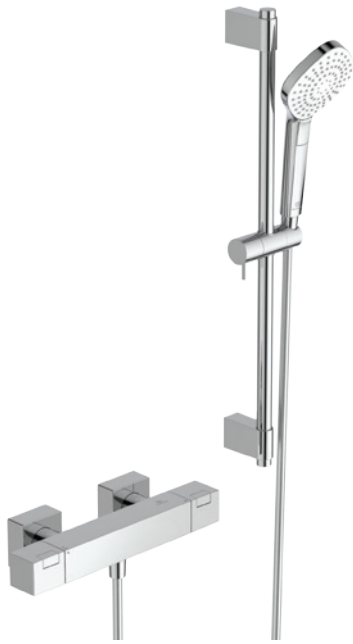

Product

Product	Article-No.	Price/EUR
Exposed thermostatic shower mixer	A7533AA	
Exposed thermostatic bath & shower mixer	A7538AA	

Finishes

AA Chrome

Sanitary brass

Description

Exposed thermostatic shower mixer with accessories
 Exposed model, S-connection with hidden nuts
 FirmaFlow® Therm cartridge
 Volume control with Ceramic valve, 180° operation
 Metal volume control handle with 50% override button located in the upper edge
 Metal temperature handle with 40°C override button located in the upper edge
 Cool body technology
 G 1/2" central shower outlet from metal
 Check valves for both inlets
 Accessories: Idealrain Evo Diamond hand shower 115 mm, rail kit 900 mm, 1750 mm IdealFlex shower hose
 Comply with EN 1111
 - The same with rail kit 600 mm