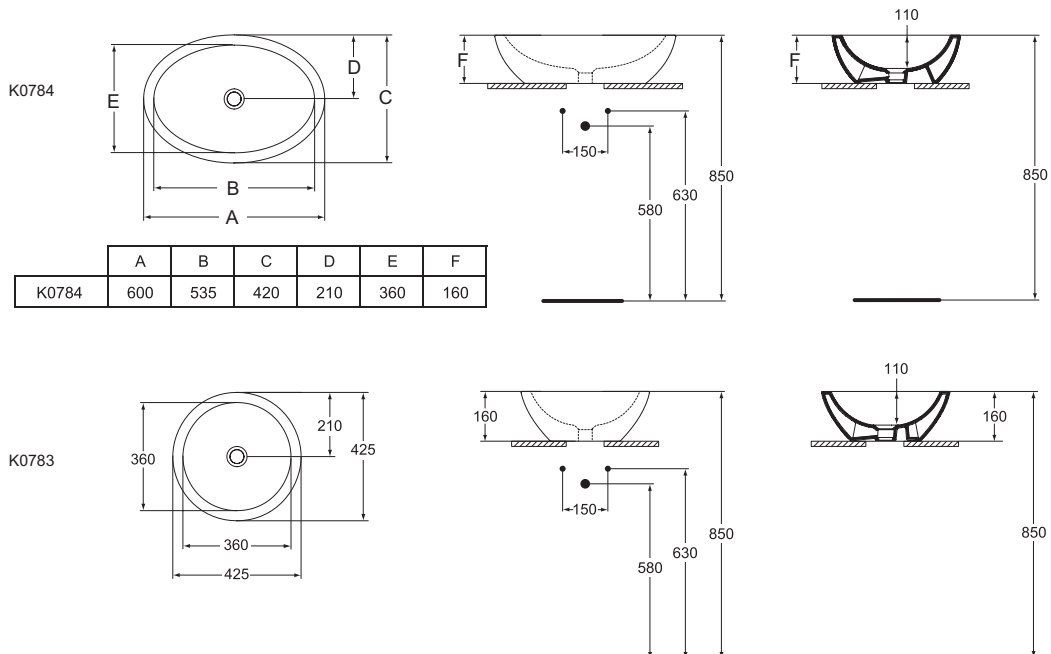

Finishes

- AA Chrome
- 01 Euro White
- V3 Silk Black (Matt Black)