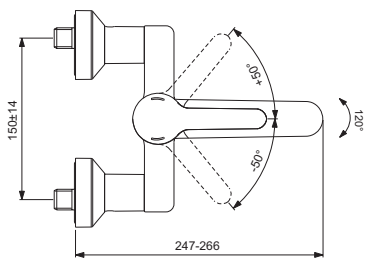

Finishes

AA Chrome

BC111

Public sector solutions