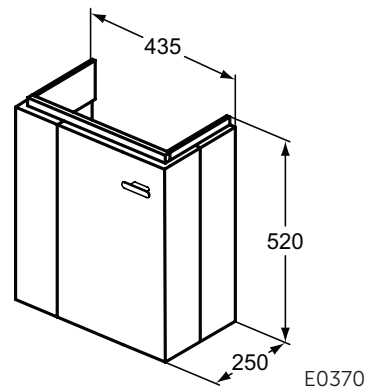

Finishes

- KR Glossy Grey
- WG Glossy White