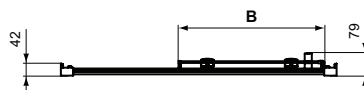

Finishes

- EO Silver profile
- 01 Euro White

	A	B
K9273	970-1020	513
K9274	1020-1070	538
K9275	1070-1120	563
K9276	1120-1170	588
K9277	1170-1220	613
K9279	1270-1320	663
K9278	1370-1420	713