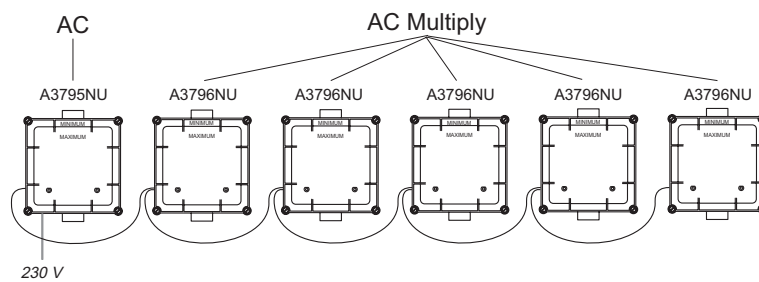

Finishes

- AA Chrome
- XJ Matt Chrome

Public sector solutions