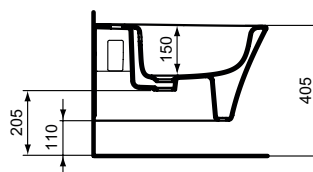

Ceramic products

Description

Floor standing bidet BTW
One tap hole
Incl. fixation kit TT0293851 (for fully hidden attachment - no lateral holes)
In carton box
EN 14528

Wall mounted bidet with fully hidden fixation
One tap hole
Including fixation kit TT0299598 (for fully hidden attachment - no lateral holes)
In carton box
EN 14528

Recommended equipment

Installation systems (see section Installation systems) for wall mounted bidet

Product	W x D x H mm	Kg	Article-No	Price/EUR
Floor standing bidet BTW	360 x 545 x 395	18,5	E233401	
Wall mounted bidet with fully hidden fixation	360 x 540 x 295	17,0	E233501	

Recommended equipment

Siphon waste for bidet G1 1/4	A2307AA	
Stop angle valve (water connection G1/2, connection with mixer 10 mm/ G3/8) - 1 pc	B7883AA	

Finishes

- AA Chrome
- 01 Euro White

E2334

E2335