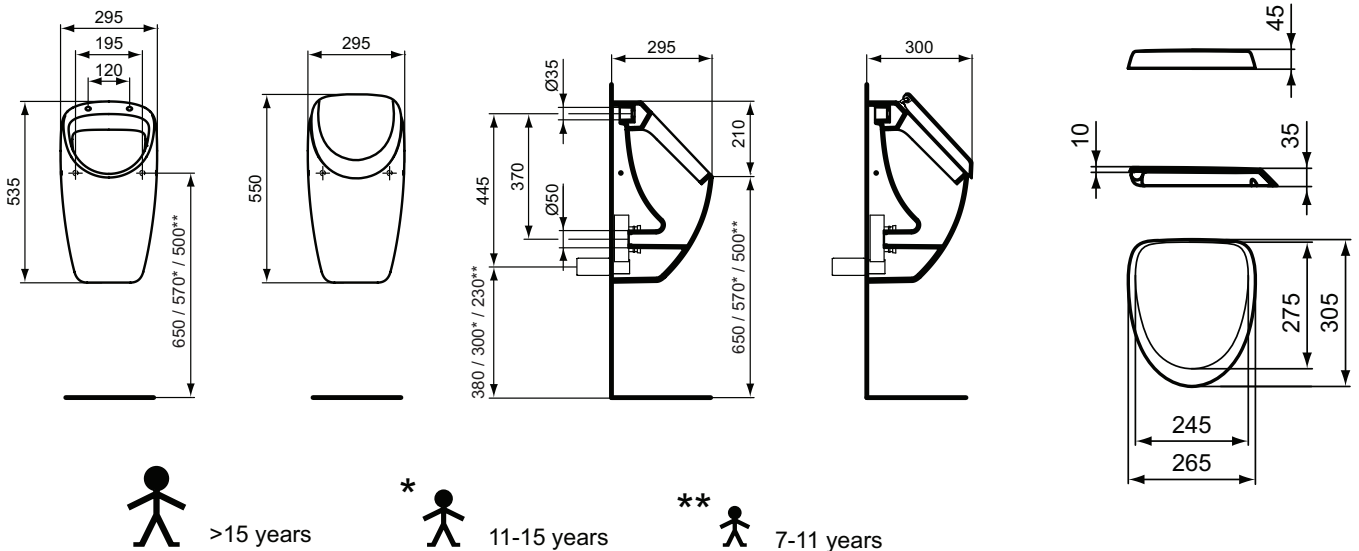

E5674

Finishes

- 01 Euro White
- MA Euro white Ideal Plus

E5676