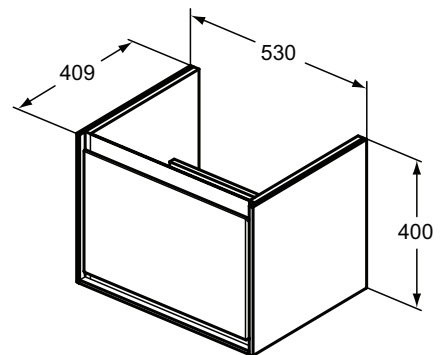

Finishes

NE Dark Wood (structure) + Silk black (frame/accent)

R0474

R0473

R0472

Combination chart

Vanity basin	T458901	T459001	T459101	T458801	T458601	E2112/E2113
	81 cm	61 cm	51 cm	50 cm	45 cm	37 cm
Furniture						
T5295 Basin Unit 80 cm 2 Drawers						
T5294 Basin Unit 80 cm 1 Drawer						
T5293 Basin Unit 60 cm 2 Drawers						
T5292 Basin Unit 60 cm 1 Drawer						
T5291 Basin Unit 50 cm 2 Drawers						
T5290 Basin Unit 50 cm 1 Drawer						
T5298 Basin Unit 60 cm Semi-countertop floor standing + T5300 Worktop for Semi-countertop unit 60 cm						
T5296 Basin Unit 41 cm						
T5005 Basin Unit 41 cm floor standing						
T5302 Basin Unit 35 cm						
T5303 Basin Unit 35 cm floor standing						