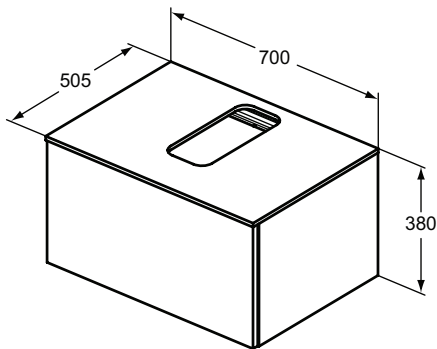

Finishes

- FF Wood light brown
- FW Dark Wood
- FX Grey Stone
- WG Glossy White

U8595