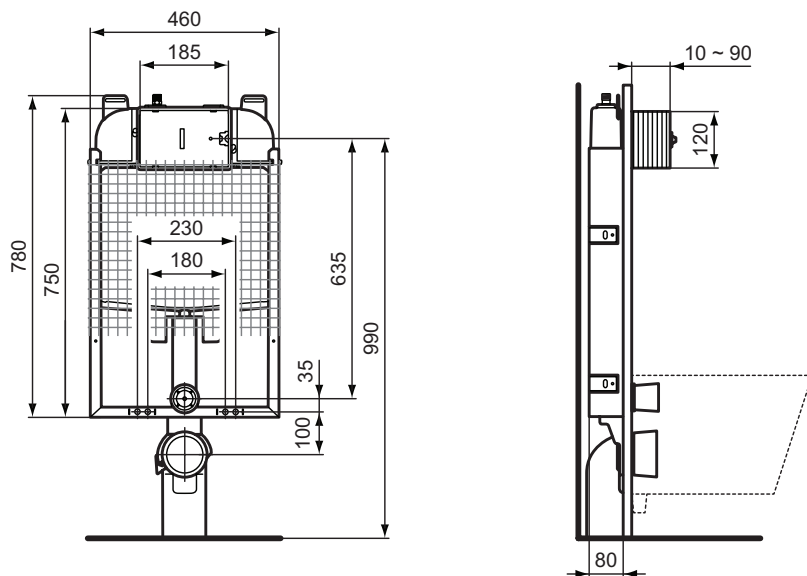

Recommended equipment

Flow rate reducer (reduces flow rate to avoid splashing), compatible with ProSys™ 80	R019867	
Acoustic insulation for wall mounted WC and bidet	R017467