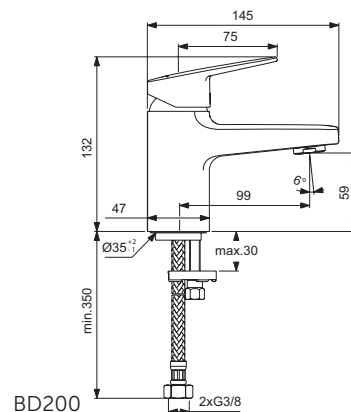

Finishes

AA Chrome