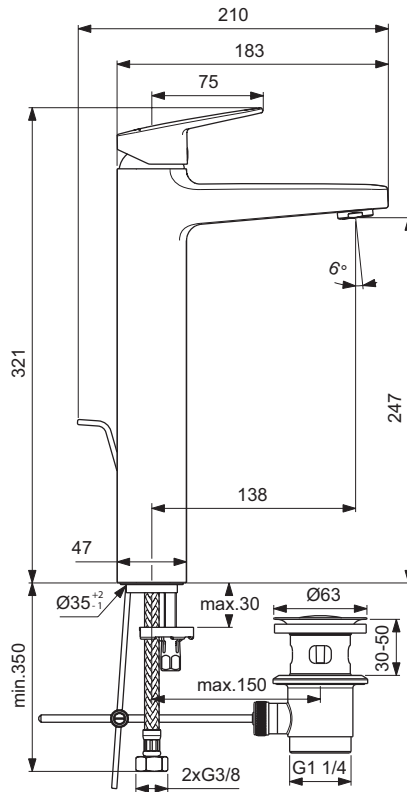

New

Description

Basin mixer rim mounted H90 with Easyfix+ system for installation
One-hole basin mixer with Comfort area below aerator 90 mm
38 mm ceramic cartridge Firma Flow with hot water limiter
Metal handle with red and blue color indication
Slim aerator 5l/min
New Easyfix+ system for installation
Flexible hoses G3/8" for water supply connection
Metal pop-up waste
Finish: Chrome
Comply with EN817

Vessel basin mixer rim mounted H250 with Easyfix+ system for installation
One-hole basin mixer with Comfort area below aerator 250 mm
38 mm ceramic cartridge Firma Flow with hot water limiter
Metal handle with red and blue color indication
Slim aerator 5l/min
New Easyfix+ system for installation
Flexible hoses G3/8" for water supply connection
Metal pop-up waste
Finish: Chrome
Comply with EN817

Sanitary brass

Product	Article-No.	Price/EUR
Basin mixer rim mounted H90 with Easyfix+ system for installation	BD276AA	
Vessel basin mixer rim mounted H250 with Easyfix+ system for installation	BD277AA	

Finishes

AA Chrome

BD277