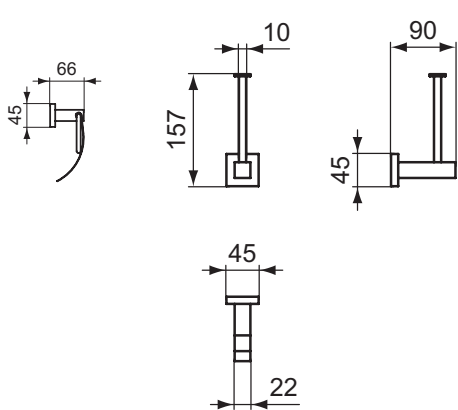

Description

Tissue holder with cover
Included fixing set

Spare tissue holder without cover
Included fixing set

Toilet brush holder, wall mounted
Included fixing set
Stainless steel

Toilet brush holder, wall mounted, glass
Glass is frosted
Included fixing set

Product

Product	W x D x H mm	Kg	Article-No.	Price/EUR
Tissue holder with cover	145 x 66 x 154	0,5	E2191AA	
Spare tissue holder w/o cover	45 x 90 x 157	0,4	E2199AA	
Toilet brush holder, wall mounted	80 x 105 x 392	1,1	E2195AA	
Toilet brush holder, wall mounted, glass	93 x 125 x 385	1,0	E2194AA	

Finishes

AA Chrome

E2191

E2199

Accessories