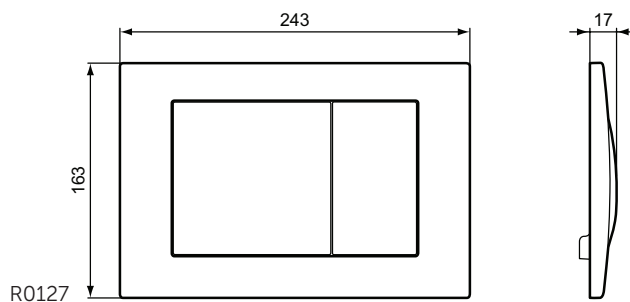

Product

Product	W x D x H mm	Kg	Article-No.	Price/EUR
Septa Pro™ M1 mechanical control plate	243 x 17 x 163	1,2	R0127MY	
Septa Pro™ M2 mechanical control plate	243 x 17 x 163	1,2	R0128MY	

Finishes

MY Stainless Steel