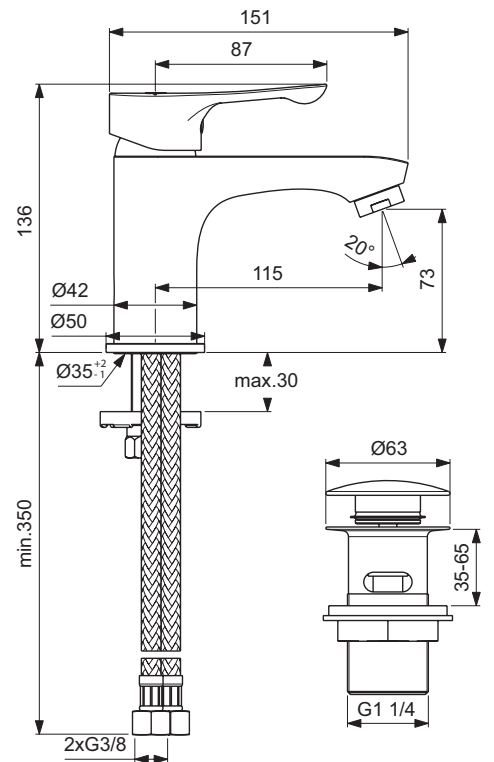

Finishes

AA Chrome

BC648

BC646

BC814

Sanitary brass

Description

One-hole High spout basin mixer
 35 mm ceramic cartridge with hot water limiter
 Click technology
 Metal handle with red and blue colour indication
 Cache hidden aerator
 Easy-Fix system for installation
 Flexible hoses G3/8" for water supply
 Comply with EN817