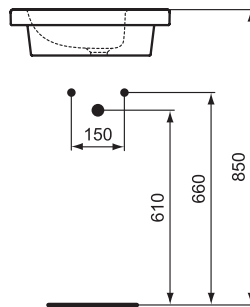

Ceramic products

Description

Guest Furniture basin 45 cm
One tap hole, without overflow
- Left hand basin platform
- Right hand basin platform
In carton box
EN 14688
Please make sure to assembly with free waste J3291AA (order separately)!
For assembly with: Connect Space furniture only

Product	W x D x H mm	Kg	Article-No.	Price/EUR
Guest Furniture Basin 45 cm, Left hand basin platform - Available until 30.06.2022	450 x 250 x 130	10,0	E136201	
Guest Furniture Basin 45 cm, Right hand basin platform - Available until 30.06.2022	450 x 250 x 130	10,0	E136101	

Recommended equipment

Free waste G1 1/4 for basins without overflow	J3291AA	
Siphon waste G1 1/4 - tubular type	A2305AA	
Stop angle valve (water connection G1/2, connection with mixer 10 mm/ G3/8) - 1pc	B7883AA	
Escutcheon for siphon G1 1/4 (in case installation with mixer without pop-up waste)	B4801AA	

Finishes

- AA Chrome
- 01 Euro White

E1362