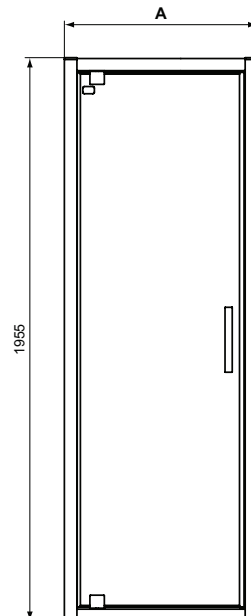

Finishes

- EO Silver profile
- 01 Euro White

	A
K9266	670-720
K9267	720-770
K9268	770-820
K9269	820-870
K9270	870-920
K9271	920-970
K9272	970-1020