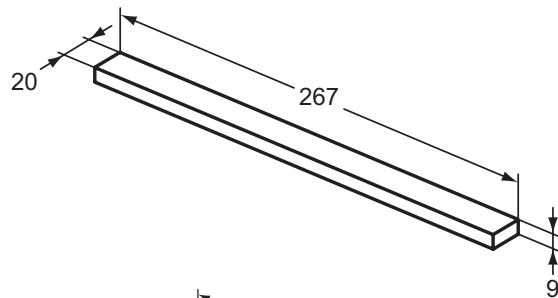

Finishes

- XG Silk Black
- YE Brill Aluminium
- **XX:**
- DU Matt White
- NF Sand Beige Matt
- NG Quartz Grey Matt
- NV Carbon Grey Matt
- NH Greige Matt
- NX Natural Oak
- NW Coffee Oak