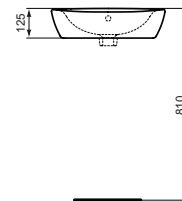

Finishes

- AA Chrome
- 01 Euro White