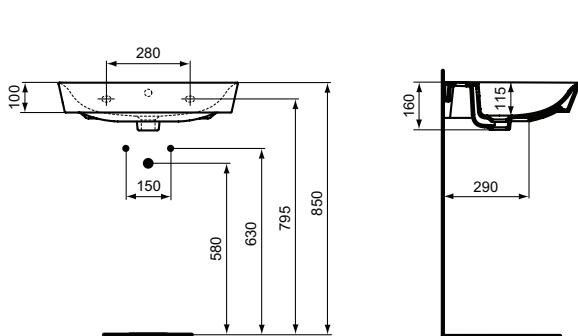

Finishes

- AA Chrome
- XG Silk Black (Matt Black)
- V3 Silk Black (Matt Black)