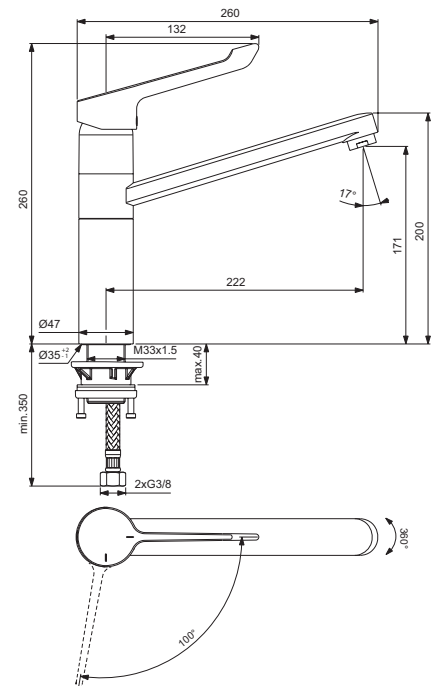

Product

Product	Article-No.	Price/EUR
One-hole sink mixer	BC135AA	
One-hole sink mixer for low pressure ND	BC136AA	
One-hole sink mixer with medical handle	BC137AA	

Finishes

AA Chrome

BC135

BC136

BC137

Sanitary brass