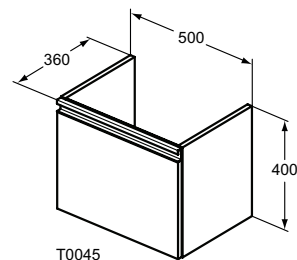

Description

Basin unit 100, 80, 60, 50 cm
Wall mounted
1 drawer, soft close system, 1 integrated handle
Including mounting kit
Recommended: Space saving siphon EE23033967 (please, order separately)
For assembly with:
- Tesi vanity basin 102 cm T350801 (for Basin unit 100 cm)
- Tesi vanity basin 82 cm T350901 (for Basin unit 80 cm)
- Tesi vanity basin 62 cm T351001 (for Basin unit 60 cm)
- Tesi vanity basin 52 cm T351101 (for Basin unit 50 cm)

Type of materials: See section Technical information: Materials

Furniture and mirrors

Product	W x D x H mm	Kg	Article-No.	Price/EUR
Basin unit 100 cm	1000 x 440 x 400	23,0	T0048OV T0048PH T0048PU T0048WI	
Basin unit 80 cm	800 x 440 x 400	19,0	T0047OV T0047PU T0047PH T0047WI	
Basin unit 60 cm	600 x 440 x 400	15,0	T0046OV T0046PH T0046PU T0046WI	
Basin unit 50 cm	500 x 360 x 400	12,0	T0045OV T0045PH T0045PU T0045WI	

Recommended equipment

Space saving siphon	EE23033967

Finishes

- OV Glossy White (Handle: Matt White)
- PH Glossy Light Grey (Handle: Matt Light Gray)
- PU Matt Dark Taupe (Handle: Matt Dark Taupe)
- WI Matt Avio (Handle: Matt Light Gray)

	A
T0048	1000
T0047	800
T0046	600