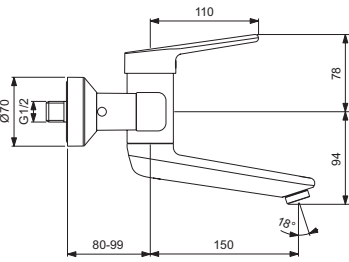

Finishes

AA Chrome

BC111

BC113

BC116

Public sector solutions