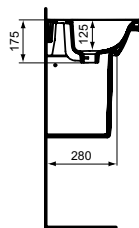

Finishes

- AA Chrome
- 01 Euro White

E1365