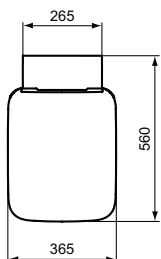

Finishes

01 Euro White

T002767	T002767	J324867	J324867	T002667	T682067
T002867	T002867		T002867		
A 60 - 85	80 - 105	125 - 135	105 - 155	165 - 185	185 - 200

T2968