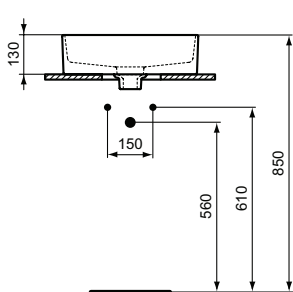

Finishes

- AA Chrome
- 01 Euro White