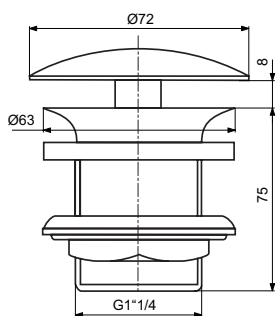

Finishes

- AA Chrome
- XG Silk Black

J3291