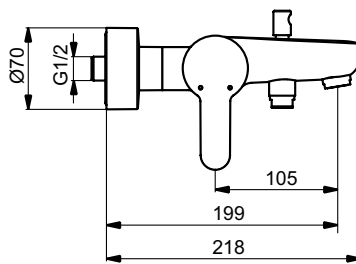

Finishes

AA Chrome