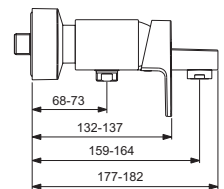

Description

Exposed shower mixer
38 mm cartridge FirmaFlow® ISI with hot water limiter
Brass cast body
Metal handle with logo Ideal Standard and red/blue printing
Standard S-Connection with noise reduction
Check valve
Covered nuts
Noise class 1
Comply with EN817

Exposed bath & shower mixer
38 mm cartridge FirmaFlow® ISI with hot water limiter
Brass cast body
Metal handle with logo Ideal Standard and red/blue printing
Automatic diverter
Standard S-Connection with noise reduction
Cascade aerator
Check valve
Covered nuts
Noise class 1
Comply with EN817
- The same with accessories: 3-functional hand shower; swivel wall bracket, flexible shower hose

Sanitary brass

Product

Product	Article-No.	Price/EUR
Exposed shower mixer	A7120AA	
Exposed bath & shower mixer	A7121AA	
Exposed bath & shower mixer with accessories	A7122AA	

Finishes

AA Chrome

A7120

A7121