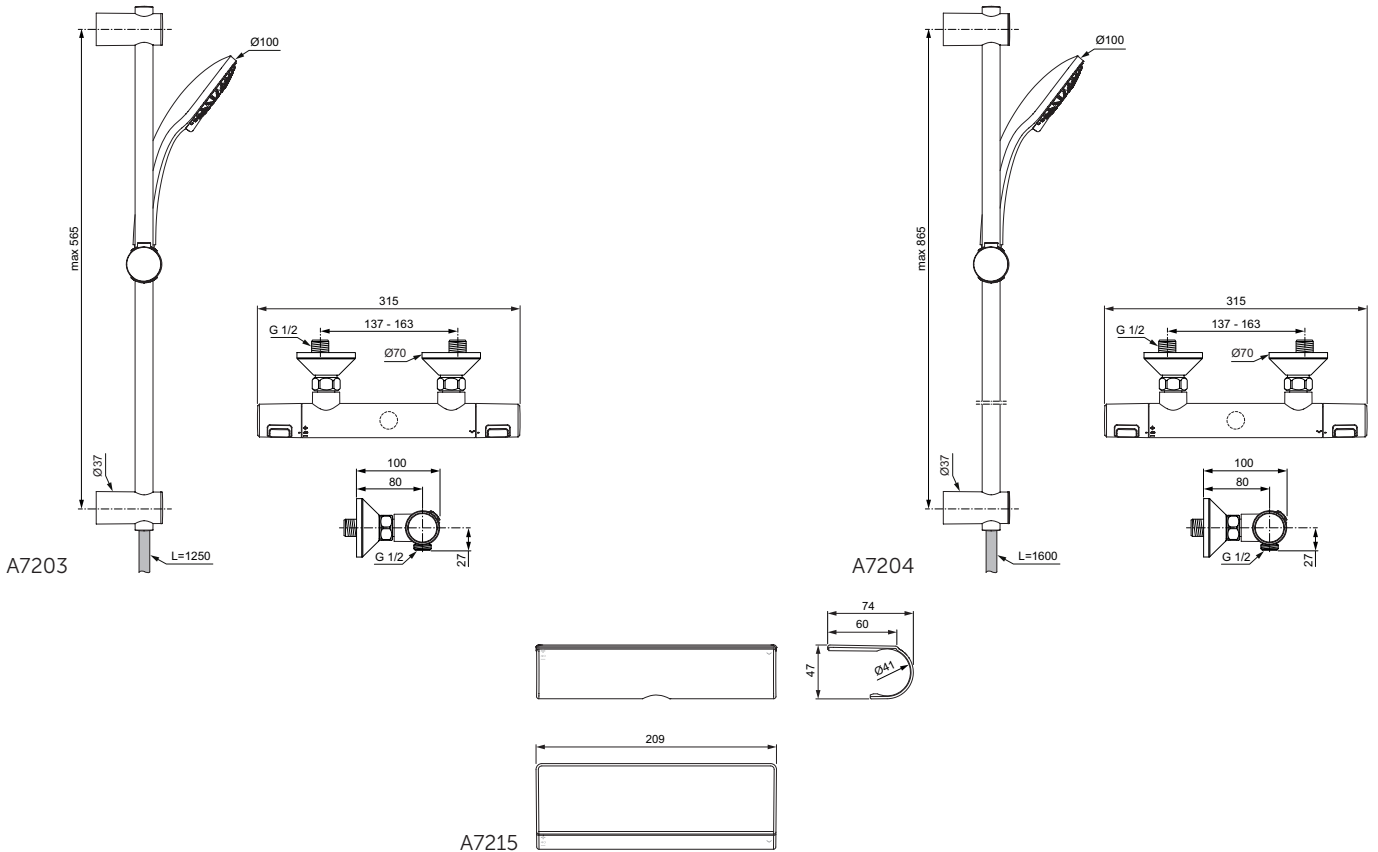

Recommended equipment

Wrap over shelf for T25, T50, T100, T125 Ideal Standard thermostatic shower mixers exposed	A7215AA	
--	---------	--

Finishes

AA Chrome

Description

Built-in thermostatic individual shower mixer
Individual Thermostatic Kit 2 version (visible part)
IS Thermostatic cartridge and ceramic discs on/off valve G1/2 180°
2-way On/Off ceramic disc valve 90°
No diverter integrated
Without accessories
Plastic handle with hot water stop button pre-fixed at 40°C
Plastic escutcheon
Comply with EN1111