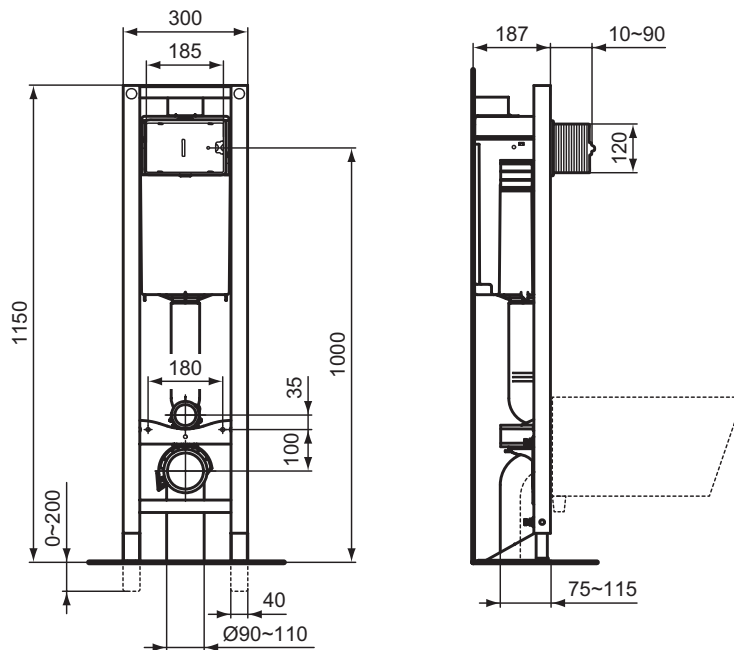

Necessary equipment

For assembly with control plates (separate order):
Mechanical control plates: Oleas™ M1, M2, M3, M4; Solea™ M1, M2; Septa Pro™ M1,M2

Product	W x D x H mm	Kg	Article-No.	Price/EUR
ProSys™ Eco M freestanding frame	300 x 187 x 1150		E233367	
Recommended equipment				
Corner installation kit (enables the installation of WCs in bathroom corners), compatible with ProSys™ 120, ProSys™ 80 and ProSys™ Eco frames and freestanding frames			R018567	
Acoustic insulation for wall mounted WC and bidet			R017467	
Noise insulation kit - frame to floor (avoids direct contact between the frame and the floor)			R010667