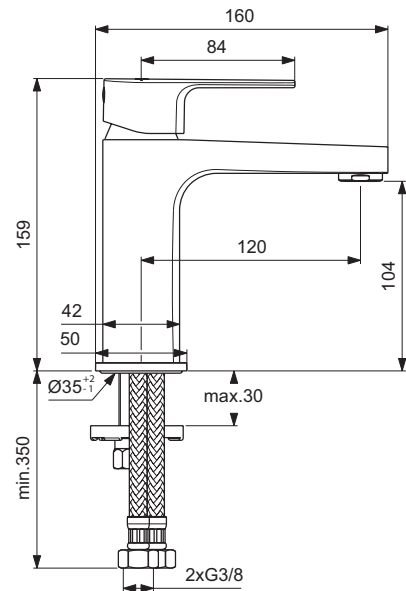

Description

One-hole basin mixer H105 BlueStart®
28 mm ceramic cartridge FirmaFlow® with hot water limiter
Metal handle with red and blue indicator
Aerator Perlator with 5 l/min flow rate limiter
BlueStart® technology
Decorative rosette part of the body (one piece)
Easy-Fix system for installation
Flexible hoses G3/8" for water supply system connection
Plastic pop-up waste
Comply with EN817
- The same without pop-up waste

Sanitary brass

Product

	Article-No.	Price/EUR
One-hole basin mixer H105 BlueStart® with plastic pop-up waste	BC688AA	
One-hole basin mixer H105 BlueStart® without pop-up waste	BC687AA	

Finishes

AA Chrome

BC687