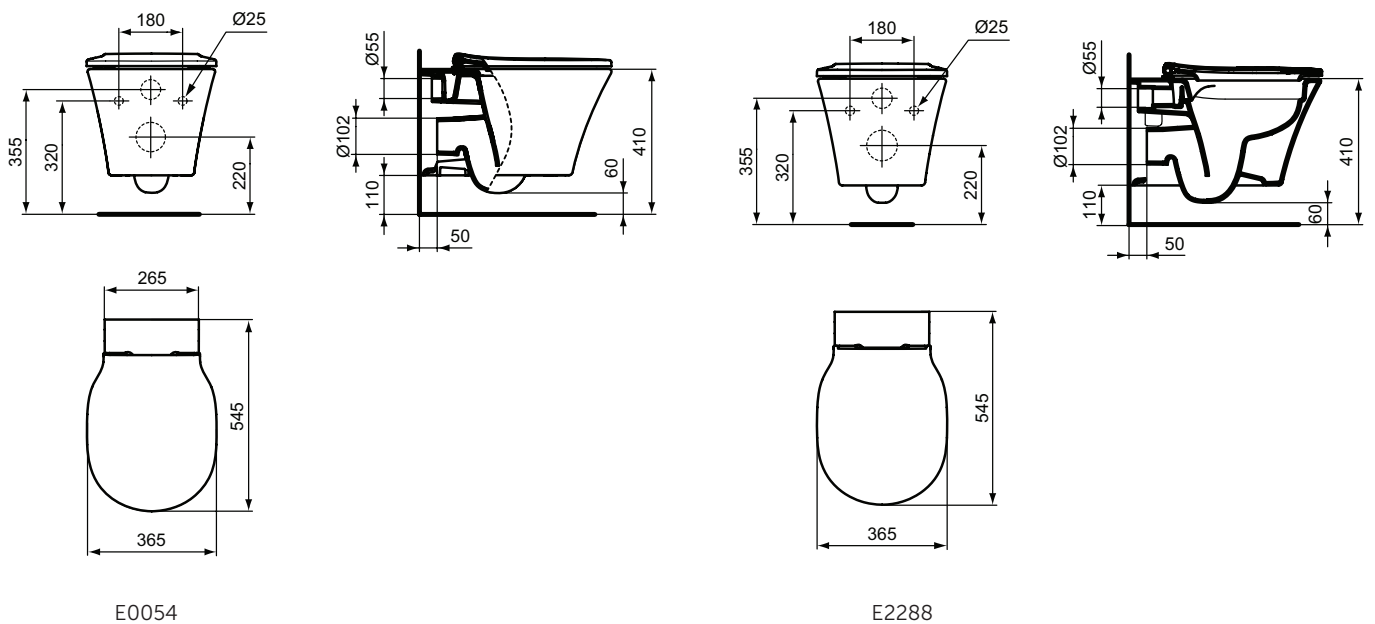

Finishes

V3 Silk Black (Matt Black)