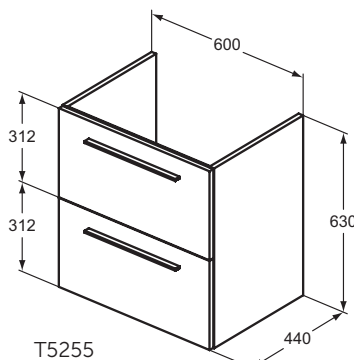

Furniture and mirrors

New

Description

Basin unit 80 cm - floor standing
Floor standing, 2 drawers, soft close system
Handles not included - separate order
Incl. mounting kit

For assembly with:

- i.Life A Vanity basin 84 cm T462001