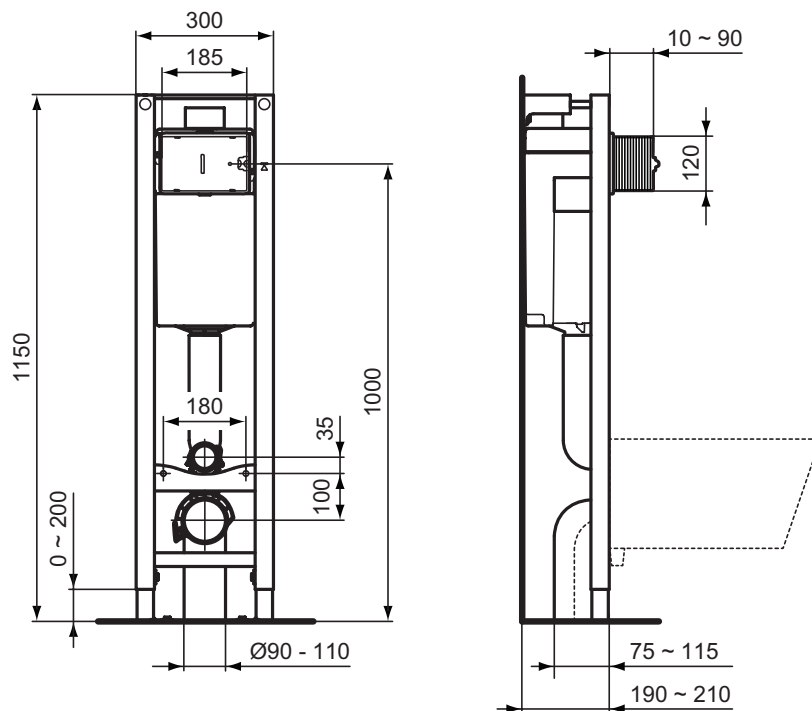

Necessary equipment

For assembly with control plates (separate order):
Mechanical control plates: Oleas™ M1, M2, M3, M4; Solea™ M1, M2; Septa Pro™ M1,M2

Product	W x D x H mm	Kg	Article-No.	Price/EUR
ProSys™ Eco M frame	300 x 190-210 x 1150		E233267	
Recommended equipment				
Corner installation kit (enables the installation of WCs in bathroom corners), compatible with ProSys™ 120, ProSys™ 80 and ProSys™ Eco frames and freestanding frames			R018567	
Acoustic insulation kit for wall mounted WC and bidet			R017467	
Noise insulation kit - frame to floor (avoids direct contact between the frame and the floor)			R010667