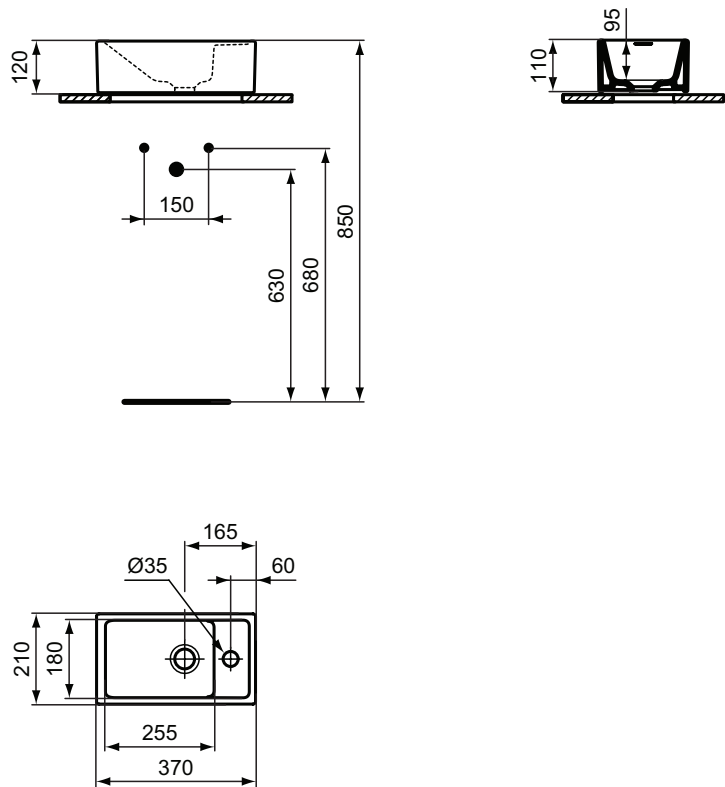

Finishes

- AA Chrome
- 01 Euro White