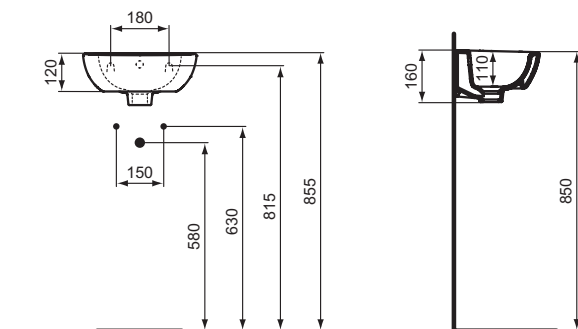

Finishes

- AA Chrome
- 01 Euro White

W3300