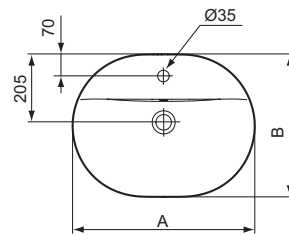

Finishes

- AA Chrome
- 01 Euro White
- MA Euro white Ideal Plus