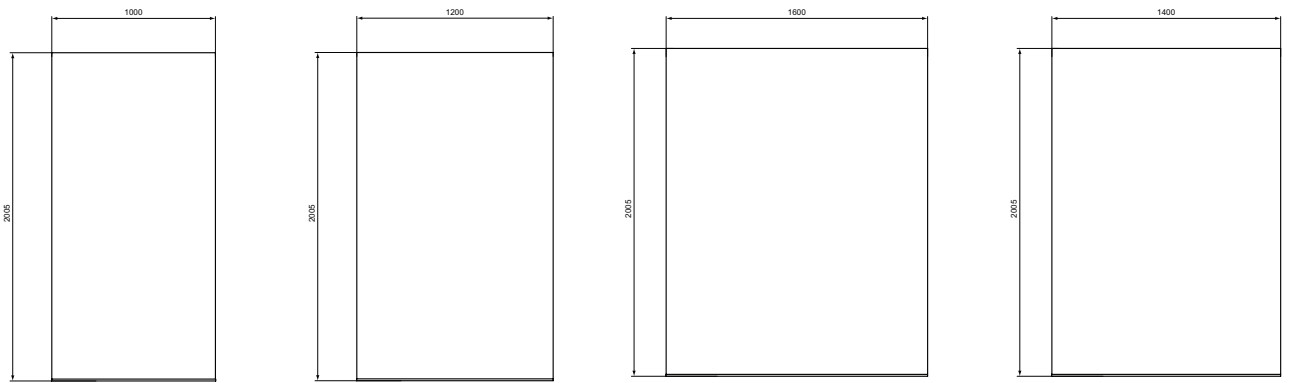

Finishes

EO Silver profile