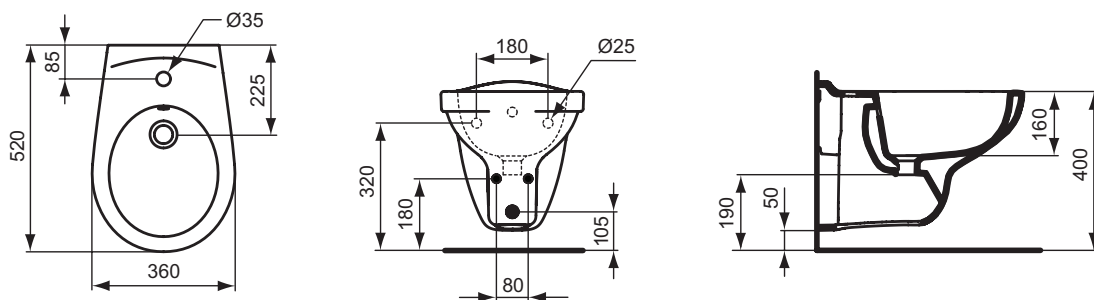

E8774, W3307

Finishes

- AA Chrome
- 01 Euro White