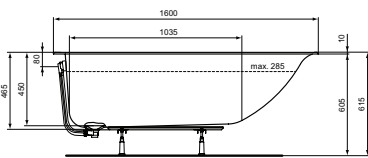

Finishes

- AA Chrome
- 01 Euro White
- V1 Silk White

R0294

R0295

R0296

Wellness