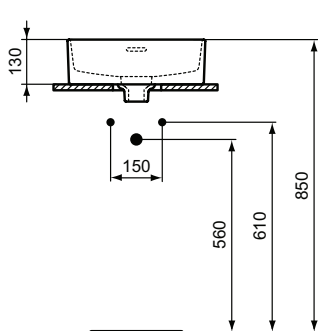

Finishes

- AA Chrome
- 01 Euro White

T2963