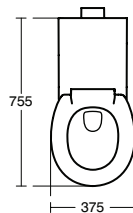

Finishes

- LJ Grey
- 01 Euro White
- 36 Blue
- RN Charcoal