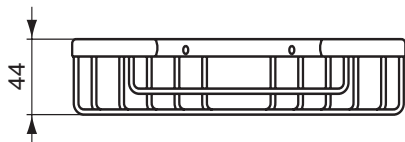

Finishes

XG Silk Black