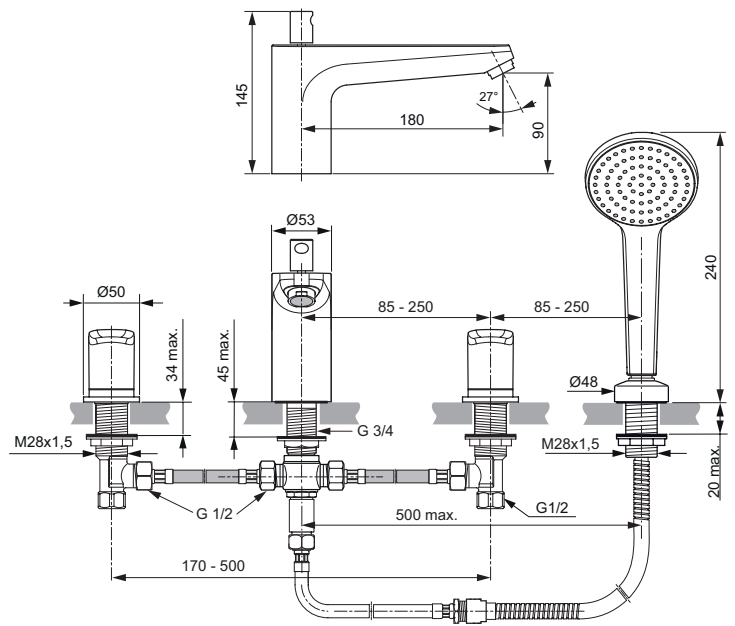

Product

	Article-No.	Price/EUR
One-hole bath & shower mixer with accessories	B1960AA	
4-hole bath & shower mixer with accessories	B1874AA	

Finishes

AA Chrome

B1960

B1874

Sanitary brass

Description