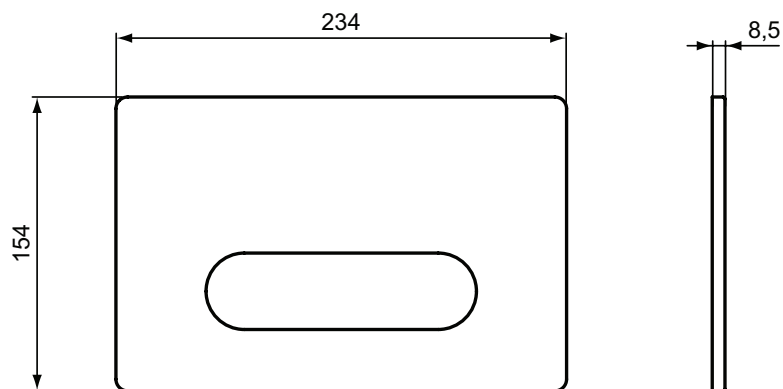

Finishes

- AA Chrome
- AC White
- JG Matt Chrome