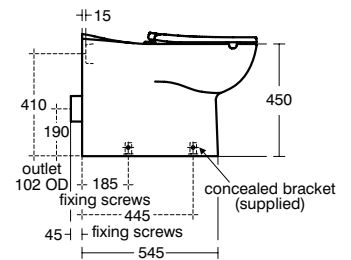

New

Description

Contour 21+ RIMLESS Back to wall bowl with horizontal outlet and anti-microbial glaze
70 cm projection
New improved rimless technology and a Hydrophilic, smooth glaze with anti-microbial properties.
Logo Armitage Shanks

SPECIAL NOTES:

WC Pan screwed to floor using concealed brackets (supplied).
Compatible with ProSys built-in cisterns only and Septa Pro flush plates
Compatible with Contour 21 back support for 70 cm projection WC

Contour 21 seat with cover, top fixing hinges
Available in: White (01); Grey (LJ); Blue (36); Charcoal (RN)

Contour 21 seat no cover, top fixing hinges with retaining buffers
Available in: White (01); Grey (LJ); Blue (36); Charcoal (RN)

Product	W x D x H mm	Kg	Article-No.	Price/EUR
RIMLESS Back to wall bowl with horizontal outlet and anti-microbial glaze	370 x 700 x 470	34,0	S0437HY	
Necessary equipment				
Contour 21 seat with cover, top fixing hinges			S406501 S4065LJ S406536 S4065RN	
Contour 21 seat no cover, top fixing hinges with retaining buffers			S406601 S4066LJ S406636 S4066RN	

Finishes

- LJ Grey
- 01 Euro White
- 36 Blue
- RN Charcoal