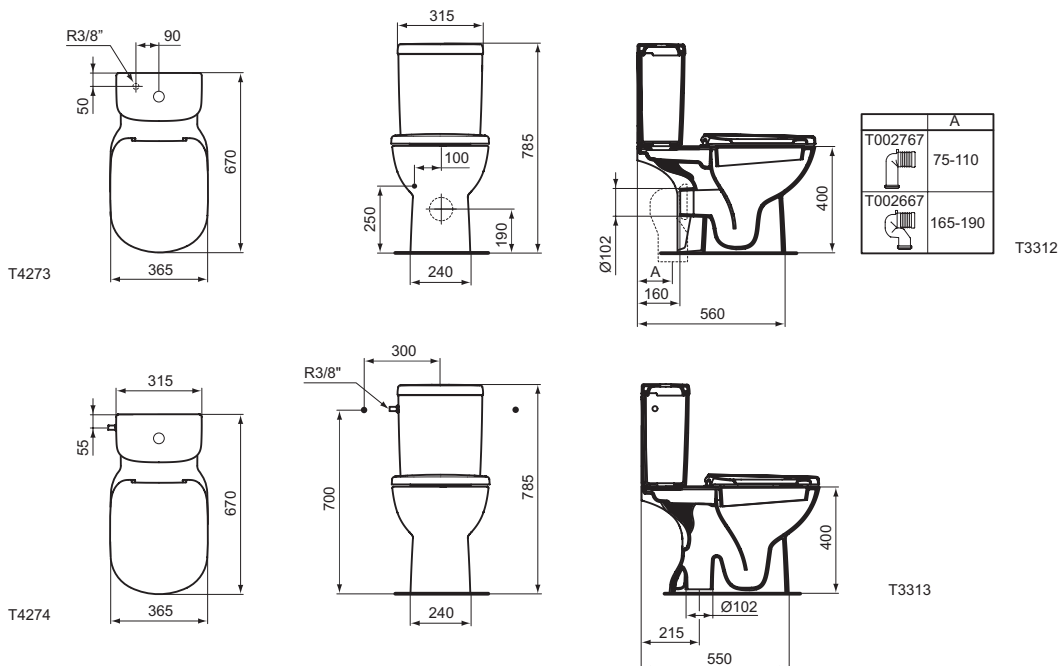

Finishes

01 Euro White

Ceramic products

Description

Wall mounted bowl - Rimless
Washdown
In carton box
EN 997

Wall mounted bowl, Short Projection 48 cm
Short Projection - only 48 cm
Washdown
In carton box
EN 997