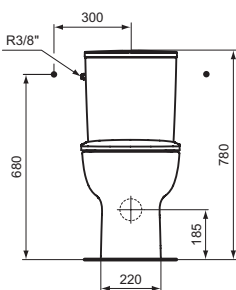

Finishes

01 Euro White