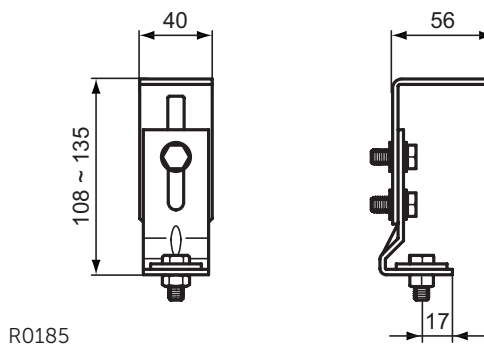

Finishes

AC White

Description

Touchless control plate
 Water saving - dual flush
 No-touch activation - through capacitive sensors
 Hygienic and easy to clean

- Altes™ touchless control plate:
 One-piece ceramic material:
 Black (R0130A6)/White (R0130AC)