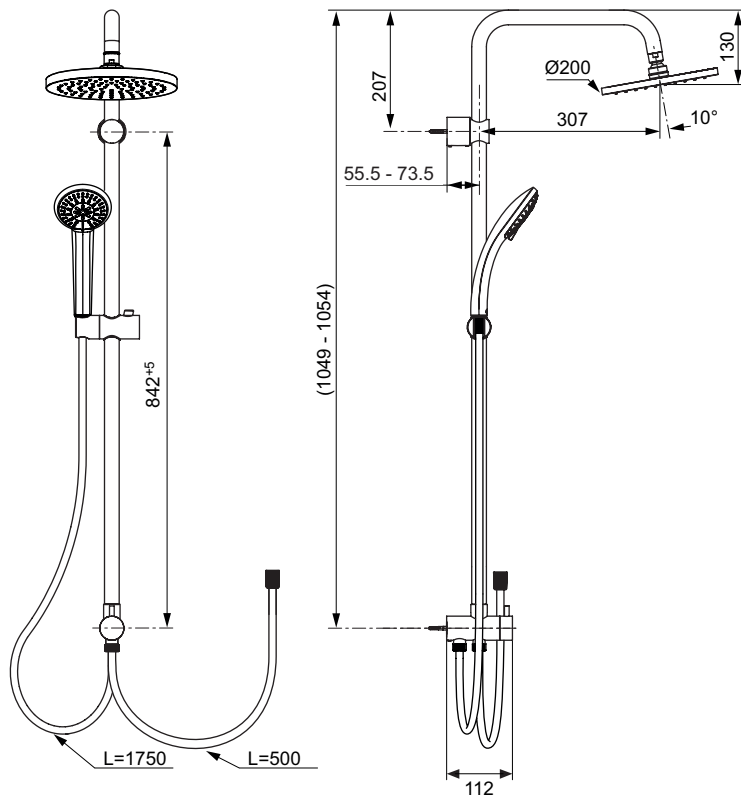

Finishes

AA Chrome