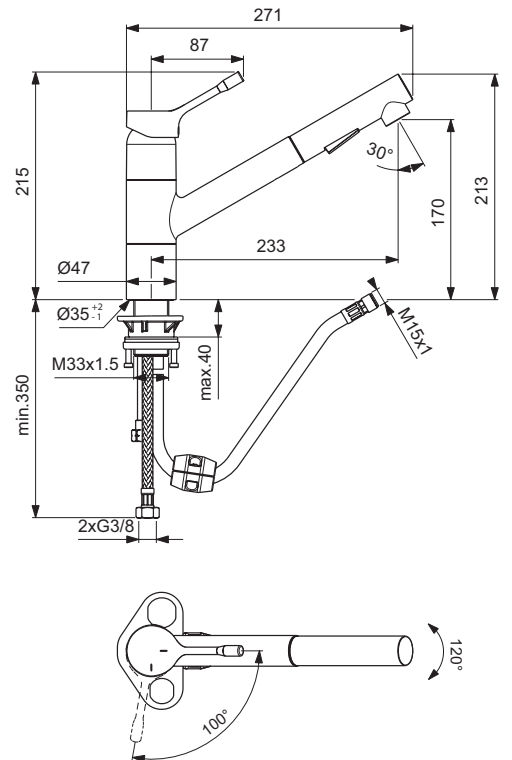

Sanitary brass

Product	Article-No.	Price/EUR
One-hole sink mixer with high attached spout	BC295AA BC295GN	
One-hole sink mixer with pull-out spout	BC297AA BC297GN	

Finishes

- AA Chrome
- GN Silver Storm

BC295