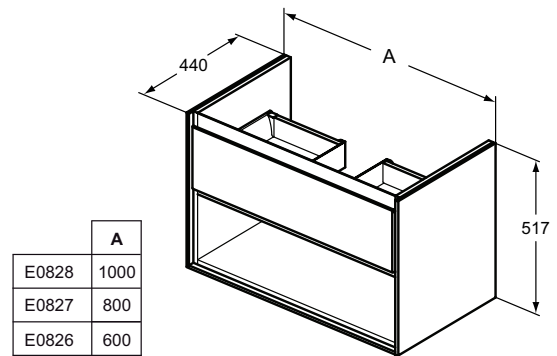

Product	W x D x H mm	Kg	Article-No.	Price/EUR
Basin unit 60 cm	600 x 440 x 517	21,6	E0826EQ E0826PS E0826VY E0826B2 E0826KN E0826UK	

Recommended equipment

Space Saving Siphon	EE23033967

Finishes

- B2 White Glossy (structure) + White Matt (frame/accent)
- EQ Glossy Light Grey (structure) + Matt White (frame/accent)
- PS Wood Light Grey (structure) + Matt White (frame/accent)
- UK Wood light brown (structure) + Matt Light Brown (frame/accent)
- VY Matt Dark Brown (structure) + Matt White (frame/accent)
- KN Glossy White (structure) + Matt Light Grey (frame/accent)