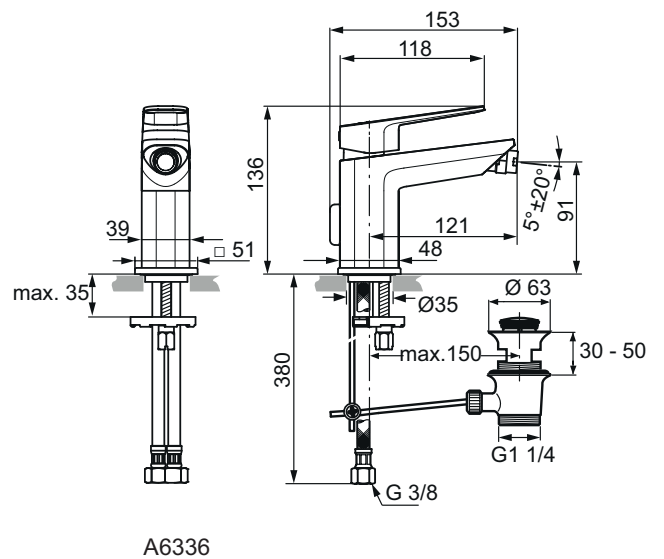

Finishes

AA Chrome