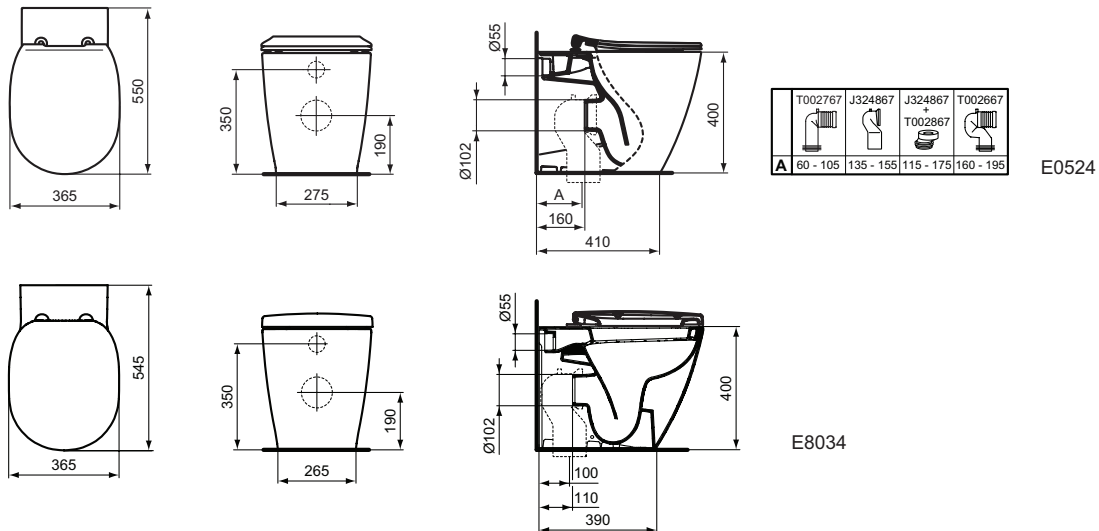

Finishes

- 01 Euro White
- MA Euro white Ideal Plus

Ceramic products

Description

Wall mounted bowl with fully hidden fixation - AquaBlade® Washdown
Including fixation kit TT0299327 (for fully hidden attachment - no lateral holes)
In carton box
EN 997
Note: Depending on the concealed system used and/or the wall thickness for the installation, it may be required to order separately the elongated outlet sleeve (length 280mm) - code W872367
Note: AquaBlade® WCs installation with pressure flush valve is not recommended!