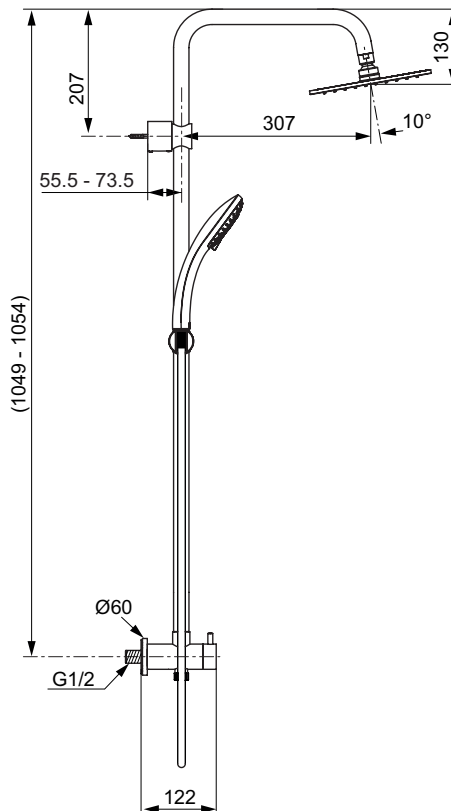

Finishes

AA Chrome