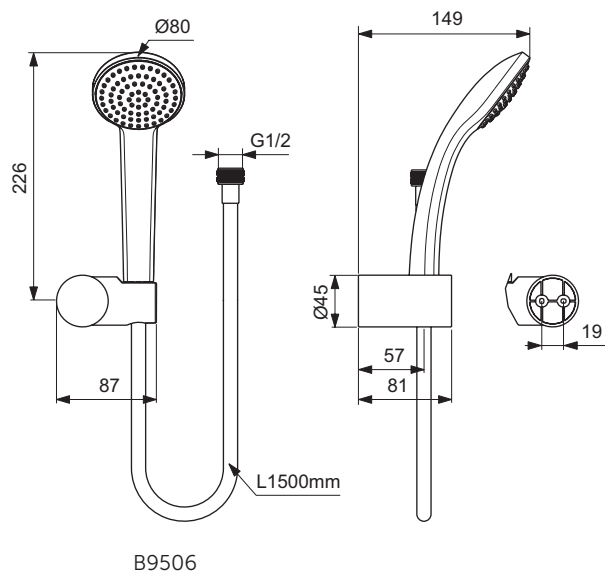

Product

Product	Article-No.	Price/EUR
Shower Set 3-functional, 80 mm diameter	B9507AA	
Shower Set 1-functional, 80 mm diameter	B9506AA	

Finishes

AA Chrome

Showers

Description

Idealrain Soft Shower Kit with Hand Shower
 Sliding bar 600 mm, 21 mm diameter
 Plastic slider and bracket
 Metal flexible hose 1750 mm, double clenched
 Plastic transparent soap dish
 Ideal Standard logo