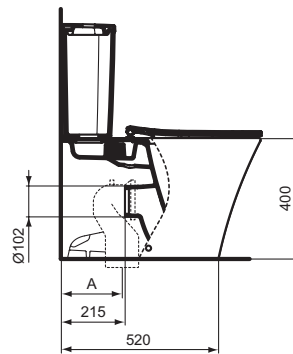

A 60 - 150	175 - 205	155 - 225	165 - 210