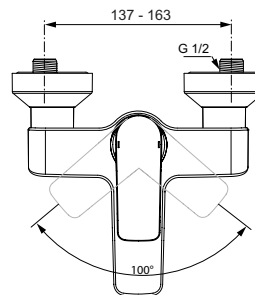

Finishes

- AA Chrome
- A2 Brushed Gold
- A5 Magnetic Grey
- GN Silver Storm

A7033

Sanitary brass