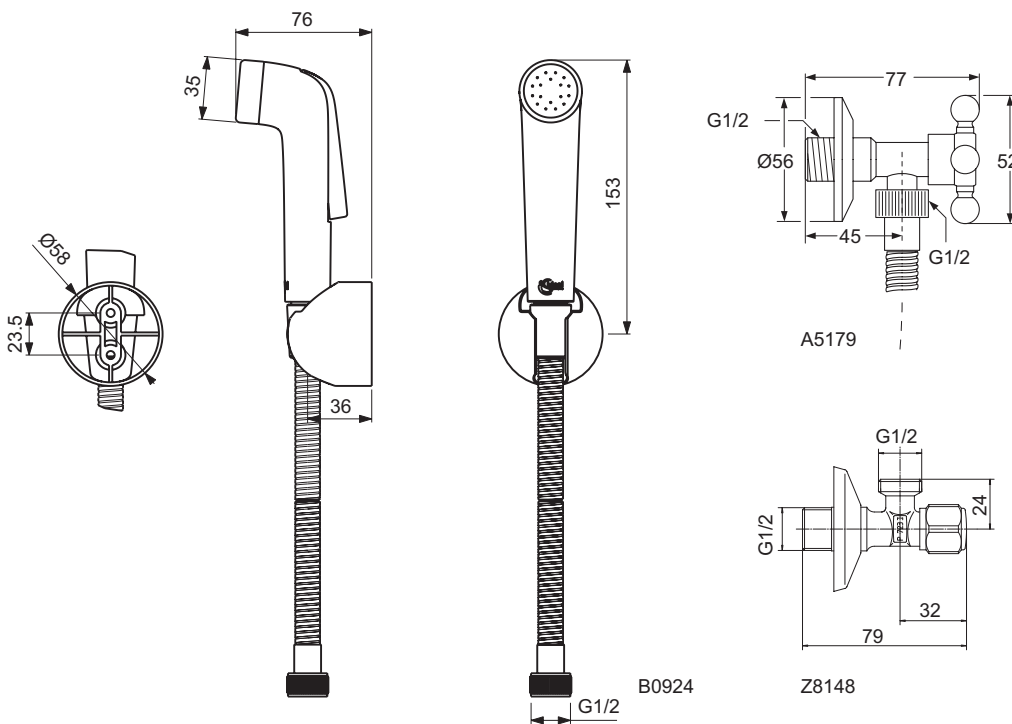

Finishes

- AA Chrome
- AC White