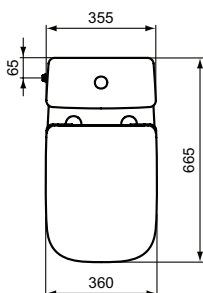

T5247

T002767	J324867	T682067	T002667
A 85	140	200	190