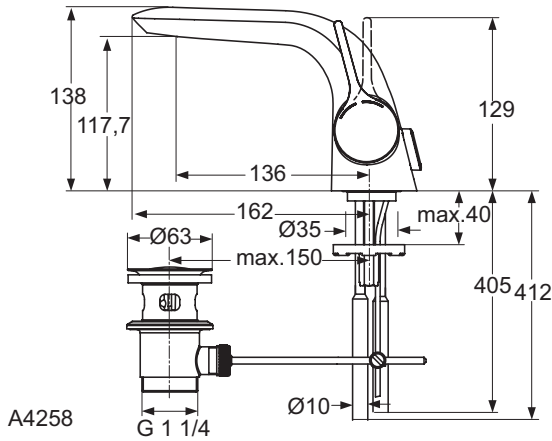

Finishes

AA Chrome