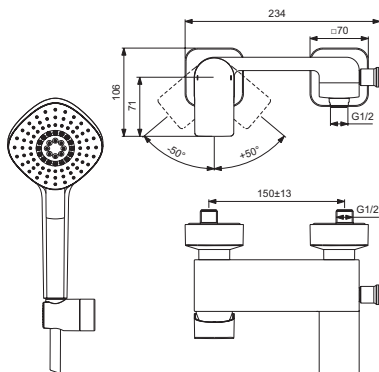

Description

Exposed shower mixer
38 mm cartridge FirmaFlow® ISI with hot water limiter
Brass cast body
Metal handle with logo Ideal Standard and red/blue printing
Standard S-Connection with noise reduction
Check valve
Covered nuts
Noise class 1
Comply with EN817

Exposed bath & shower mixer
38 mm cartridge FirmaFlow® ISI with hot water limiter
Brass cast body
Metal handle with logo Ideal Standard and red/blue printing
Automatic diverter
Standard S-Connection with noise reduction
Cascade aerator
Check valve
Covered nuts
Noise class 1
Comply with EN817
- The same with accessories: 3-functional hand shower; swivel wall bracket, flexible shower hose

Sanitary brass

Product

Product	Article-No.	Price/EUR
Exposed shower mixer	A7120AA	
Exposed bath & shower mixer	A7121AA	
Exposed bath & shower mixer with accessories	A7122AA	

Finishes

AA Chrome

A7120

A7121