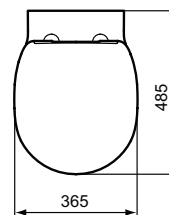

Finishes

01 Euro White

E1217

E8046

Description

Wall mounted bidet with Fully hidden fixation
 Compact (Short Projection) - only 48 cm
 One tap hole
 Including fixation kit TT0299598 (for fully hidden attachment - no lateral holes)
 In carton box
 EN 14528