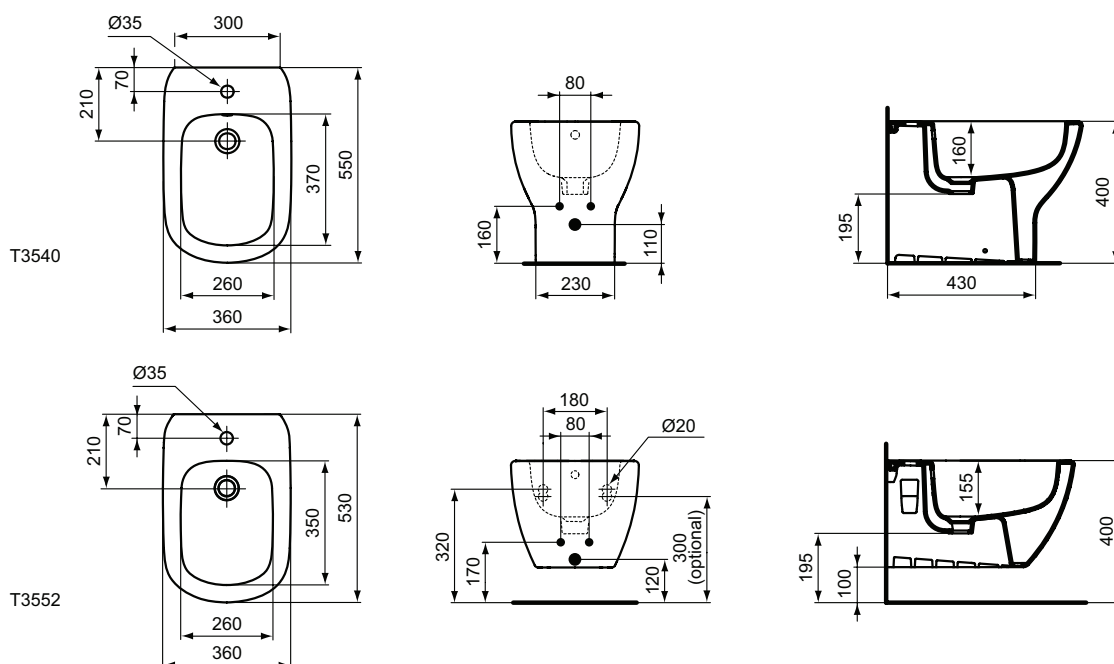

Finishes

- AA Chrome
- V3 Silk Black (Matt Black)