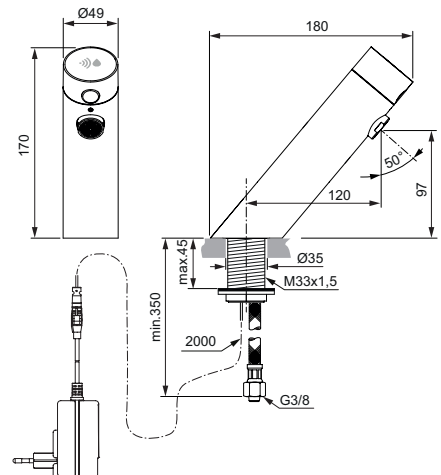

Description

Sensorflow New Rim mounted basin spout without mixing (battery)
For cold or premixed water

Brass body

Metal cover:

- on the front – vandal proofed fixation
- can be open to service
- infrared electronic sensor integrated

On-Off with soleniod valve installed inside the fitting

Battery integrated into the body (6V Lithium)

Safety stop after 55 seconds

Auto rinse / stagnation flushing for 60sec after 24 h after last use – OFF as default

Shank fixation for the fitting

Flexible hoses G3/8" for water supply system connection

Separate filter integrated in the connection before the soleniod valve

M24x1 flow straightener with laminar flow 5 l/min

Product is only for use in high pressure systems (min 0,5 bar)

Suitable for connection with individual thermostat A3813NU or Micro thermostat A5776AA

Sensorflow New Rim mounted basin spout without mixing (mains)
For cold or premixed water

Brass body

Metal cover:

- on the front – vandal proofed fixation
- can be open to service
- infrared electronic sensor integrated

On-Off with soleniod valve installed inside the fitting

Power plug in AC Adapter 100-240VAC/OUT6,5VDC

Extension cable 500 mm KCC SK 2/2

Safety stop after 55 seconds

Auto rinse / stagnation flushing for 60sec after 24 h after last use – OFF as default

Shank fixation for the fitting

Flexible hoses G3/8" for water supply system connection

Separate filter integrated in the connection before the soleniod valve

M24x1 flow straightener with laminar flow 5 l/min PCA

Product is only for use in high pressure systems (min 0,5 bar)

Suitable for connection with individual thermostat A3813NU or Micro thermostat A5776AA

Options:

PVD technology coating,

color Black Onyx B3 - Available April 2022

Powder coating technology,