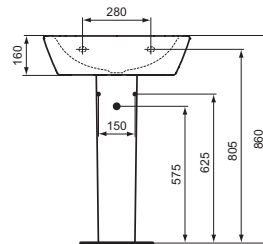

Finishes

- AA Chrome
- 01 Euro White