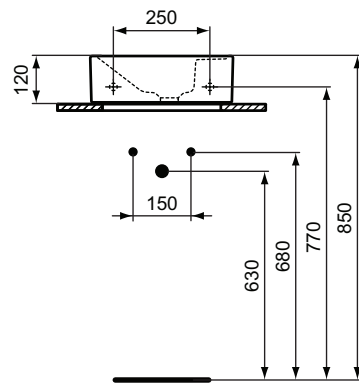

New

Описание

Handwash basins 37 cm

1 Left taphole punched
1 Right taphole punched
EN 14688

For assembly:

- alone with siphon or
- with Ideal Standard i.life S Guest basin unit 35 cm

Available February 2022

Ceramic products

Product	W x D x H mm	Kg	Article-No.	Price/EUR
Handwash basins 37 cm with 1 Left taphole punched	370 x 210 x 120	7,0	E2113V3	
Handwash basins 37 cm with 1 Right taphole punched	370 x 210 x 120	7,0	E2112V3	

Recommended equipment

Fixation set M8 x 90 mm for Handwash basin	K714467	
Siphon waste G1 1/4 - tubular type	A2305AA	
Stop angle valve (water connection G1/2, connection with mixer 10 mm/ G3/8) - 1pc	B7883AA	
Escutcheon for siphon G1 1/4 (in case installation with mixer without pop-up waste)	B4801AA	

Finishes

- AA Chrome
- V3 Silk Black (Matt Black)

E2113