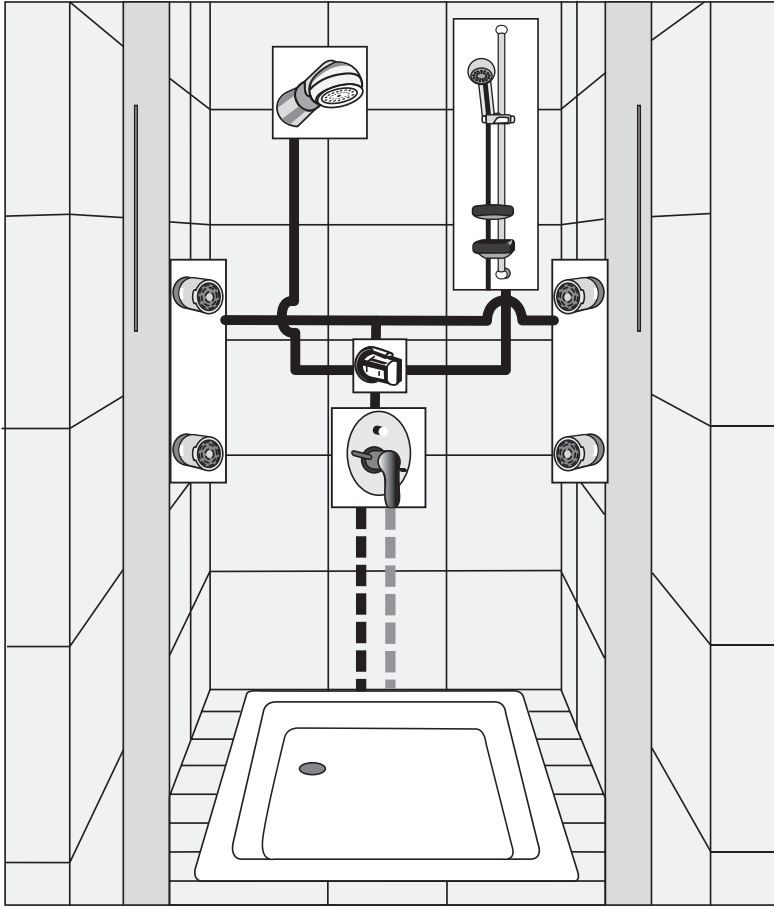

Extension set for installations which are too deep: A960704NU.

EXAMPLE 1

- built-in mixer with diverter
- shower head
- sliding bar with hand shower
- wall elbow

EXAMPLE 2

- built-in mixer with diverter
- jets
- sliding bar with hand shower
- wall elbow