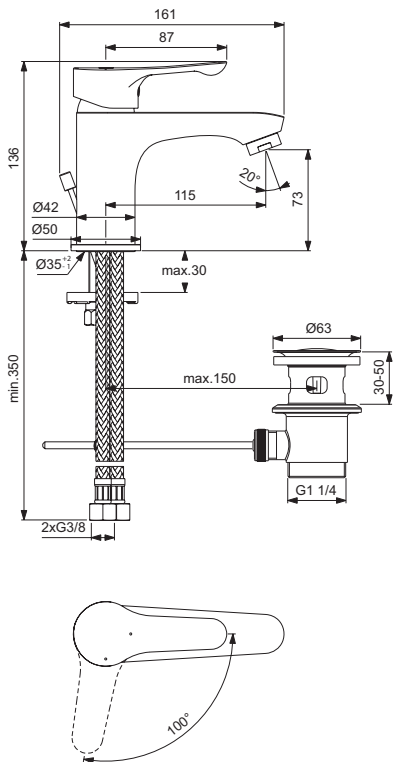

Finishes

AA Chrome

BC648