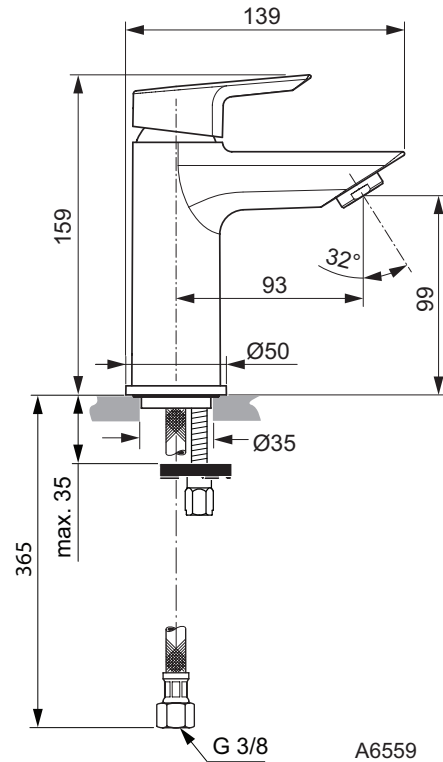

Finishes

AA Chrome