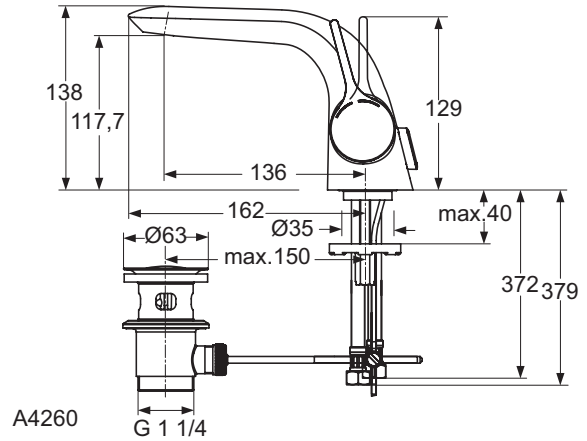

Finishes

AA Chrome