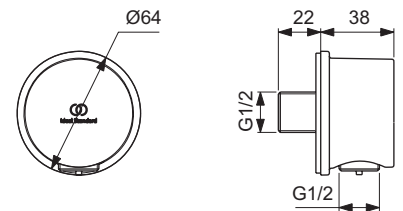

BC808

Showers