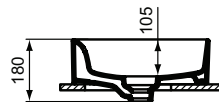

Finishes

- AA Chrome
- 01 Euro White

T2963