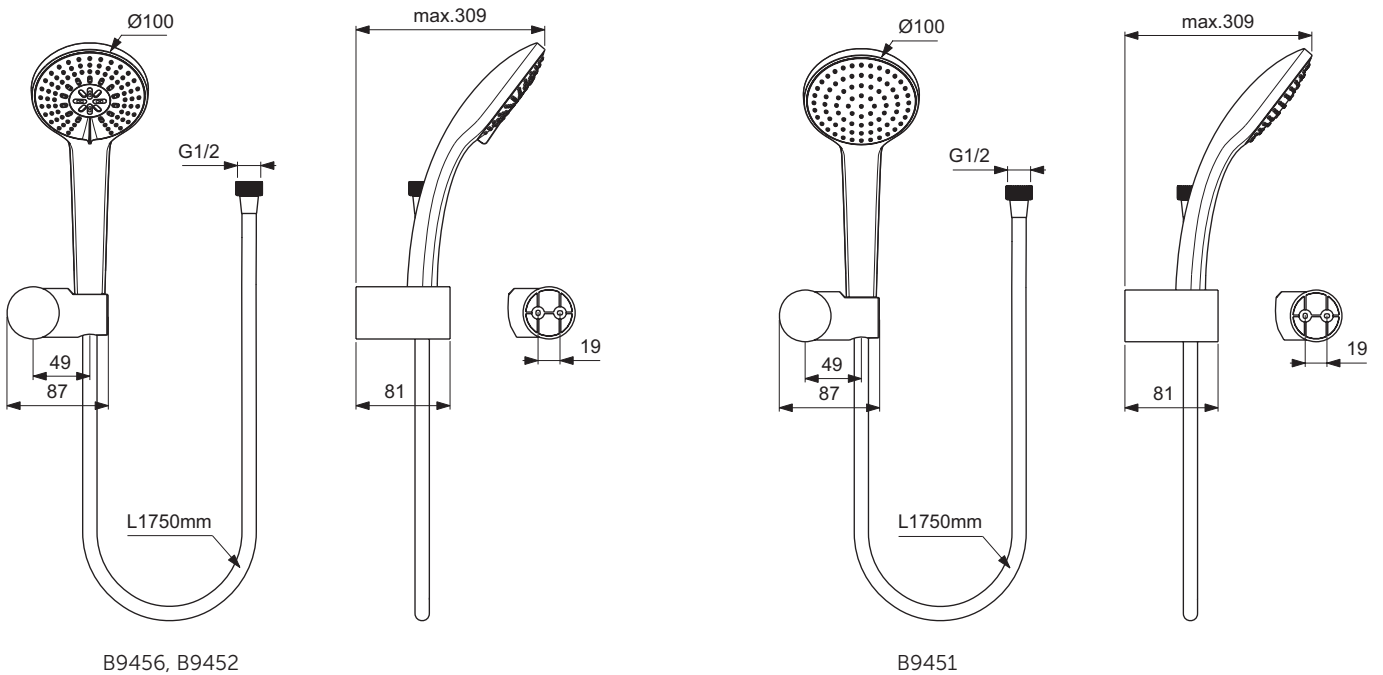

Finishes

AA Chrome