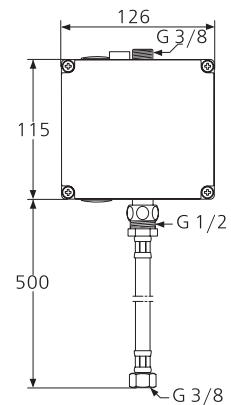

Finishes

AA Chrome