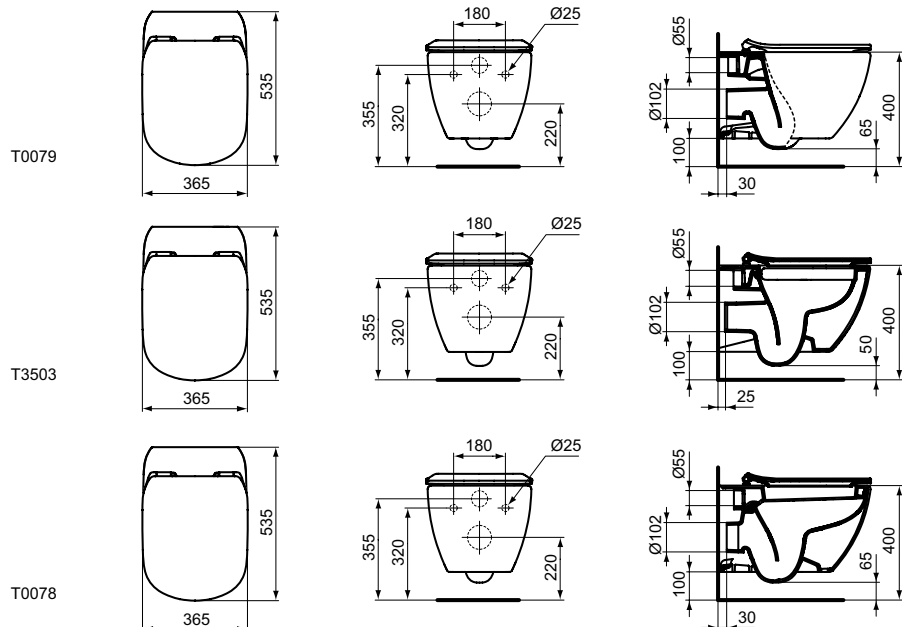

Finishes

- 01 Euro White
- V1 Silk White (Matt White)