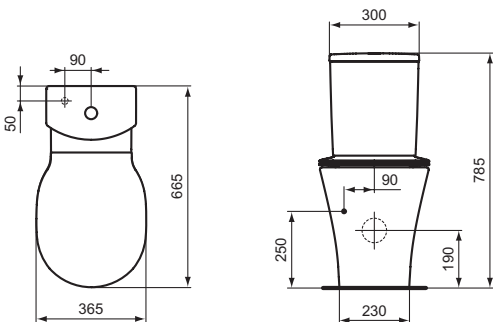

A 60 - 150	175 - 205	155 - 225	165 - 210