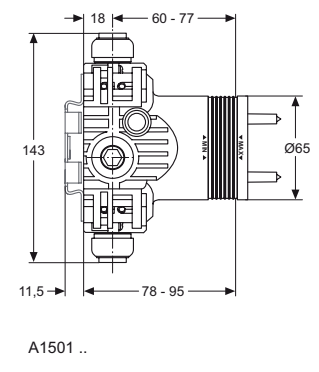

Recommended equipment

Fixation set for mounting rail	A963713NU	
Flushing device for the thermostatic unit	A963723NU