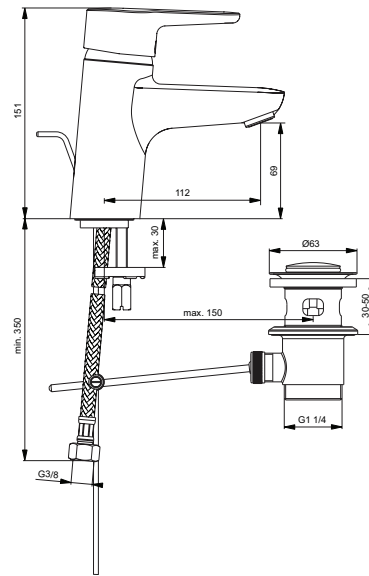

Description

One-hole basin mixer
Easy-Fix fixation
Centering & Sealing Ring
Flexible hoses G3/8" for water supply system connection (PEX hoses - antibacterial)
40 mm IS cartridge with hot water limiter, with Click
Metal pop-up waste
Metal handle with red and blue indicator
Cascade aerator
Comply with EN817
BLUE Technology
- The same with aerator Perlator and plastic pop-up waste
- The same with aerator Perlator and without pop-up waste
- The same with metal pop-up waste, with Cascade aerator with 5 l/min flow rate limiter

Product

Product	Article-No.	Price/EUR
One-hole basin mixer with metal pop-up waste	B9914AA	
One-hole basin mixer with plastic pop-up waste	B9916AA	
One-hole basin mixer without pop-up waste	B9917AA	
One-hole basin mixer with metal pop-up waste, with 5 l/min flow rate limiter	B9936AA	

Finishes

AA Chrome

B9916