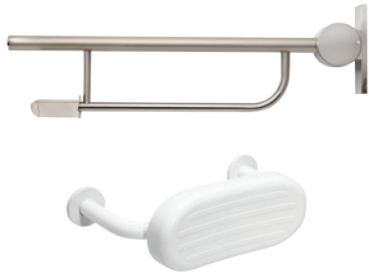

Description

Contour 21 grab rails
A comprehensive range of grab rails for use where facilities for people with disabilities or infirmities must be provided
35 mm tube
5 colour finishes
Concealed fixing

Contour 21 toilet roll holder for hinged support arm

Contour 21 backrest & Backrest cushion

Product	W x D x H mm	Kg	Article-No.	Price/EUR
Hinged support arm 80 cm	107 x 848 x 242		S6360AC S6360LJ S6360RN S636036 S6360MY	
Hinged support arm 65 cm	107 x 698 x 242		S636136 S6361LJ S6361RN S6361AC S6361MY	
Toilet roll holder for hinged support arm			S6363AC S6363LJ S6363RN S636336 S6363MY	

Recommended equipment

Backrest, without cushion			S6466AC S6466LJ S6466RN S646636 S6466MY	
Backrest, without cushion			S6481AC S6481MY S648136 S6481LJ S6481RN	
Backrest cushion, support and clips			S688467	

Finishes

- AC White
- MY Stainless Steel
- LJ Grey Varnish
- 36 Blue
- RN Charcoal