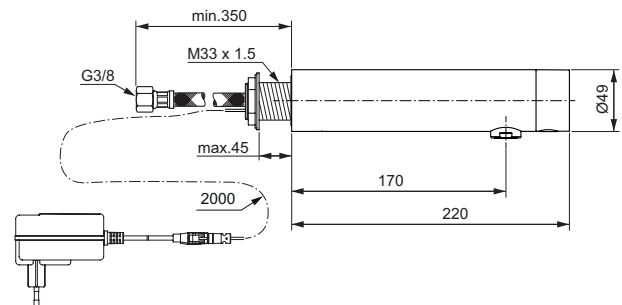

Description

Sensorflow New Panel mounted basin spout without mixing (battery)

Brass body, projection 170 mm
Sealing included to protect the wall
Metal cover:

- on the front – vandal proofed fixation
- can be open to service battery and valve
- infrared electronic sensor integrated

On-Off with soleniod valve installed inside the fitting
Battery integrated into the body (6V Lithium)

Safety stop after 55 seconds

Auto rinse / stagnation flushing for 60sec after 24 h after last use – OFF as default

Flexible hose for water supply:

- G3/8" PEX , length min 350 mm after the fitting

Shank fixation for the fitting

M24x1 flow straightener with laminar flow 5 l/min PCA

Product is only for use in high pressure systems (min 0,5 bar)

Sensorflow New Panel mounted basin spout without mixing (mains)

Brass body, projection 170 mm
Sealing included to protect the wall
Metal cover:

- on the front – vandal proofed fixation
- can be open to service
- infrared electronic sensor integrated

On-Off with soleniod valve installed inside the fitting
Power plug in AC Adapter 100-240VAC/OUT6,5VDC

Extension cable 500 mm KCC SK 2/2

Safety stop after 55 seconds

Auto rinse / stagnation flushing for 60sec after 24 h after last use – OFF as default

Flexible hose for water supply:

- G3/8" PEX , length min 350 mm after the fitting

Shank fixation for the fitting

M24x1 flow straightener with laminar flow 5 l/min PCA

Product is only for use in high pressure systems (min 0,5 bar)

Options:

PVD technology coating,
color Black Onyx B3 - Available April 2022

Powder coating technology,
color Silk Black XG - Available February 2022

Product