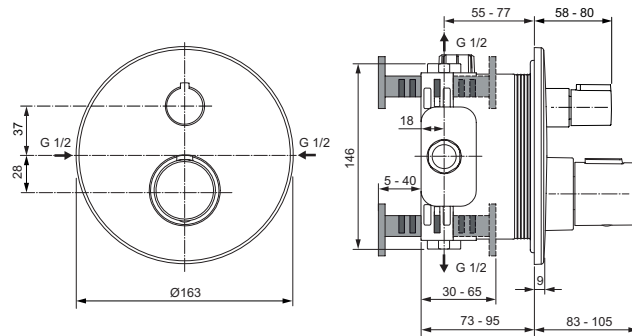

Finishes

XG Silk Black