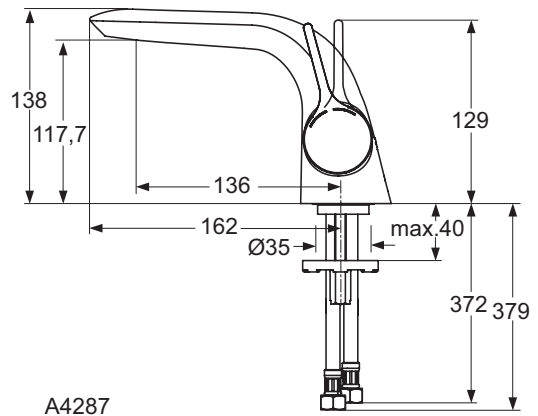

Finishes

AA Chrome