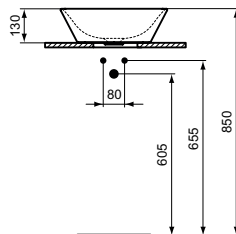

Ceramic products

Description

Vessel basin 60, 40 cm
Without tap hole and without overflow hole
Including fixation set D570967 and cutting template VV2401290524 (for Vessel basin Rectangular 60 cm)/cutting template VV2401290523 (for Vessel basin Square 40 cm)
In carton box
EN 14688
Please make sure to assembly with free waste J3291AA (order separately)!
For assembly with: Connect Air Basin units on worktop with Design siphon

Product	W x D x H mm	Kg	Article-No.	Price/EUR
Vessel basin Rectangular 60x40 cm	600 x 400 x 135	11,5	E034801	
Vessel basin Square 40 cm	400 x 400 x 135	9,0	E034701	

Recommended equipment

Design siphon G1 1/4 (in case of alone basin installation)			E0079AA	
Design stop angle valve (water connection G1/2, connection with mixer 10 mm/ G3/8) - 1 pc			A3491AA	
Siphon waste G1 1/4 - tubular type			A2305AA	
Stop angle valve (water connection G1/2, connection with mixer 10 mm/ G3/8) - 1pc			B7883AA	
Escutcheon for siphon G1 1/4 (in case installation with mixer without pop-up waste)			B4801AA	
Free waste G1 1/4 for basins without overflow			J3291AA	

Finishes

- AA Chrome
- 01 Euro White

E0348