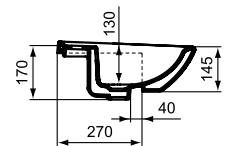

Finishes

- AA Chrome
- 01 Euro White