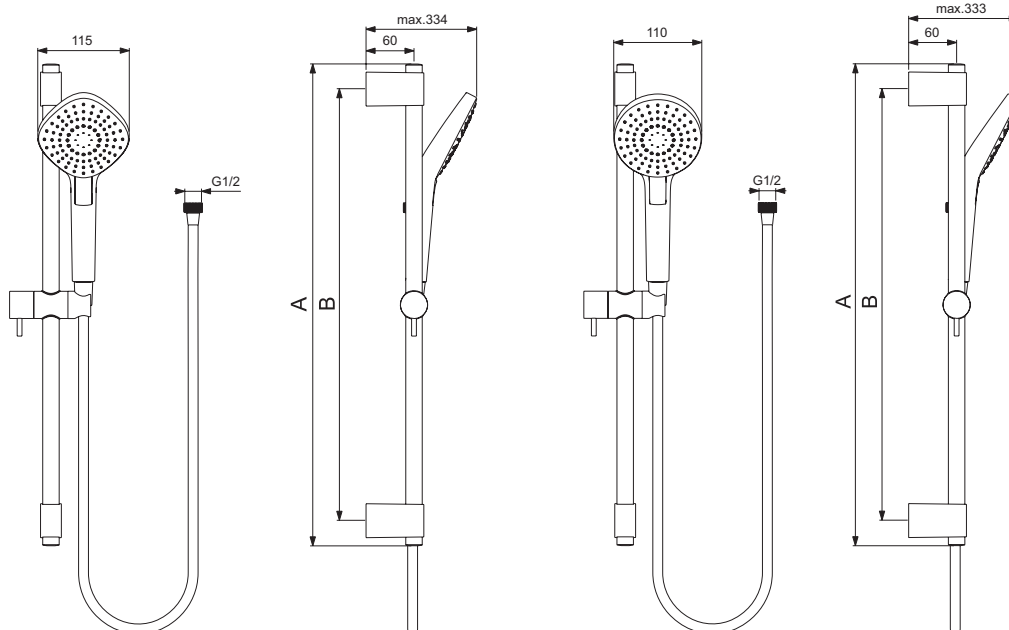

Finishes

AA Chrome

	A	B
B2238AA	903	max 840
B2234AA	603	max 540

	A	B
B2237AA	903	max 840
B2233AA	603	max 540