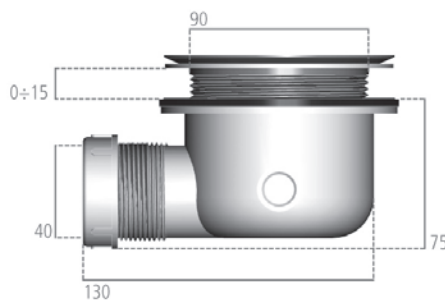

Description

Ceramic shower tray drain waste Ø90 mm with Chromed Plug (J3417AA)

Ceramic shower tray drain waste Ø90 mm with Flat Chromed Plug (T8520AA)

Ultra Flat S waste set (K936367)
Ø90 mm
Without cover
Visible parts in grey

Product

Product	Article-No.	Price/EUR
Ceramic shower tray drain waste Ø90 mm with Chromed Plug	J3417AA	
Ceramic shower tray drain waste Ø90 mm with Flat Chromed Plug	T8520AA	
Ultra Flat S waste set Ø90 mm	K936367	

Finishes

AA Chrome

K936367