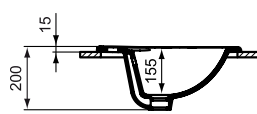

Finishes

- AA Chrome
- 01 Euro White