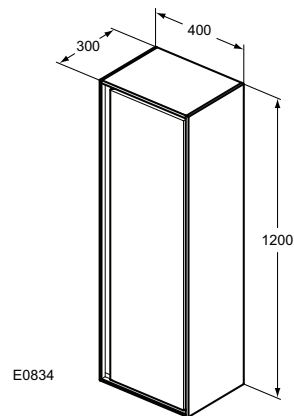

Finishes

- B2 White Glossy (structure) + White Matt (frame/accent)
- EQ Glossy Light Grey (structure) + Matt White (frame/accent)
- KN Glossy White (structure) + Matt Light Grey (frame/accent)
- PS Wood Light Grey (structure) + Matt White (frame/accent)
- UK Wood light brown (structure) + Matt Light Brown (frame/accent)
- VY Matt Dark Brown (structure) + Matt White (frame/accent)