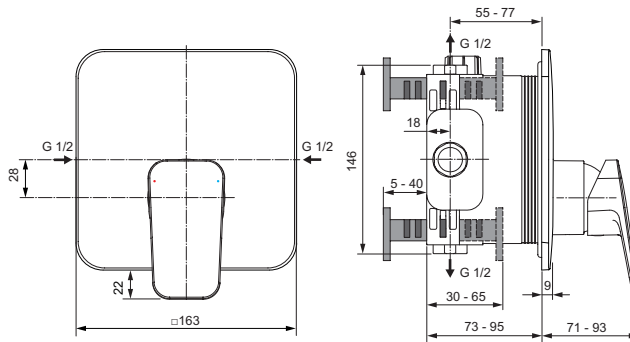

Finishes

AA Chrome

BD254