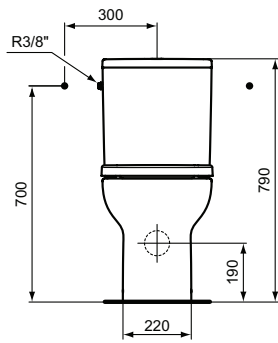

Finishes

01 Euro White