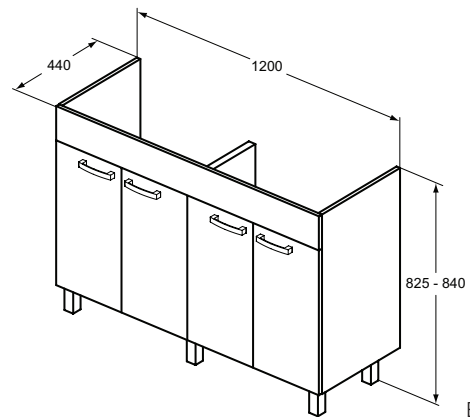

Description

Basin unit 120 cm
Wall mounted
4 drawers, soft close system, 4 handles
Including mounting kit
Recommended: Space saving siphon EE23033967 (please, order separately)
For assembly with: Tempo vanity basin 121 cm E053401

Basin unit 120 cm
Floor standing
4 doors, soft close system, 4 handles, 4 legs
Including mounting kit
Recommended: Space saving siphon EE23033967 (please, order separately)
For assembly with: Tempo vanity basin 121 cm E053401

Type of materials: See section Technical information: Materials

Product	W x D x H mm	Kg	Article-No.	Price/EUR
Basin unit 120 cm, wall mounted	1200 x 440 x 550	36,0	E0539WG E0539OS E0539TI	
Basin unit 120 cm, floor standing	1200 x 440 x 825-840	31,0	E0538WG E0538OS E0538TI	

Recommended equipment

Space saving siphon	EE23033967	

Finishes

- OS Sandy Oak
- TI Mid Grey
- WG Glossy White

E0538