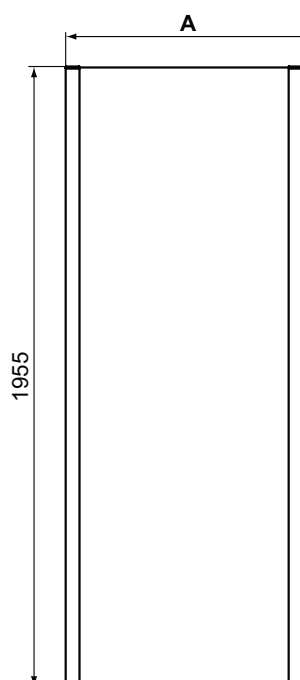

Finishes

V3 Silk Black

	A
K9297	670-720
K9298	720-770
K9299	770-820
K9301	820-870
K9374	870-920