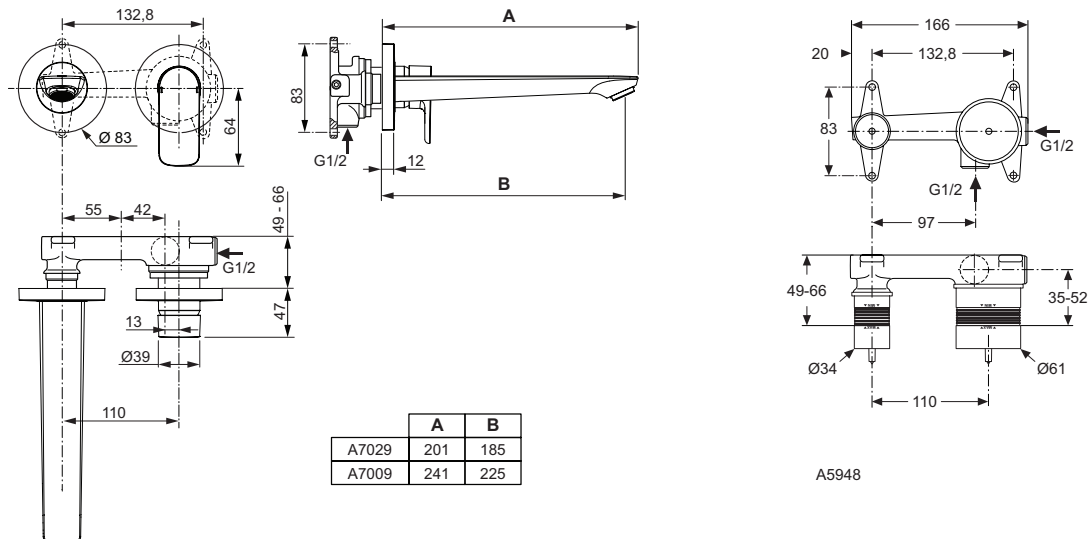

Finishes

- AA Chrome
- A2 Brushed Gold
- A5 Magnetic Grey
- GN Silver Storm