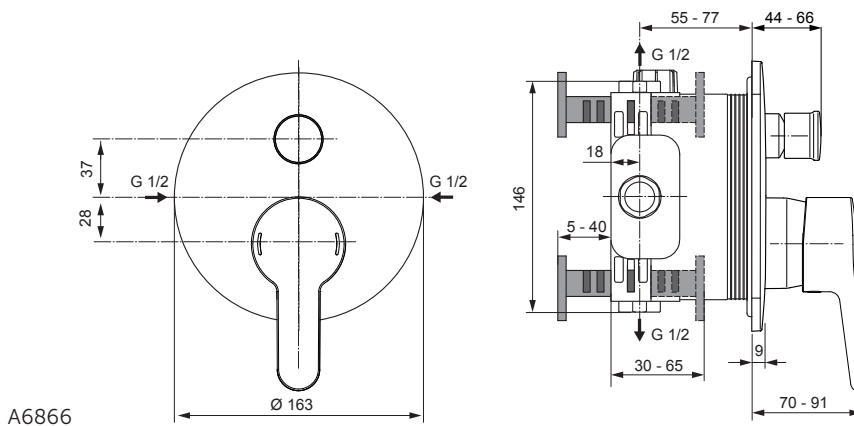

Finishes

AA Chrome