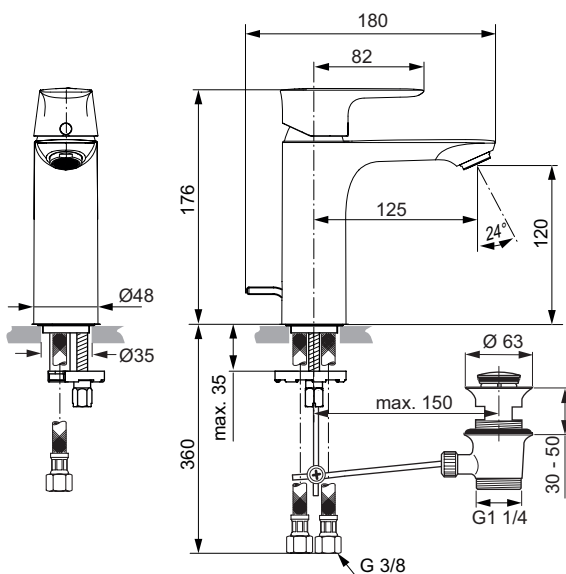

Finishes

- AA Chrome
- A2 Brushed Gold
- A5 Magnetic Grey
- GN Silver Storm

A7053