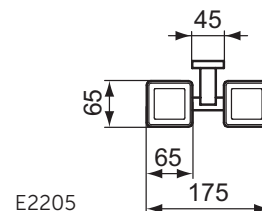

Description

Tumbler with glass, wall mounted
Frosted glass
Included fixing set

Tumbler with glass - double, wall mounted
Frosted glass
Included fixing set

Soap dish, wall mounted
Frosted glass
Included fixing set

Soap dispenser, wall mounted
Frosted glass
Included fixing set

Product	W x D x H mm	Kg	Article-No.	Price/EUR
Tumbler with glass, wall mounted	65 x 97 x 107	0,4	E2204AA	
Tumbler with glass - double	175 x 93 x 107	0,8	E2205AA	
Soap dish, wall mounted	103 x 117 x 52	0,4	E2201AA	
Soap dispenser, wall mounted	74 x 106 x 155	0,7	E2252AA	

Finishes

AA Chrome