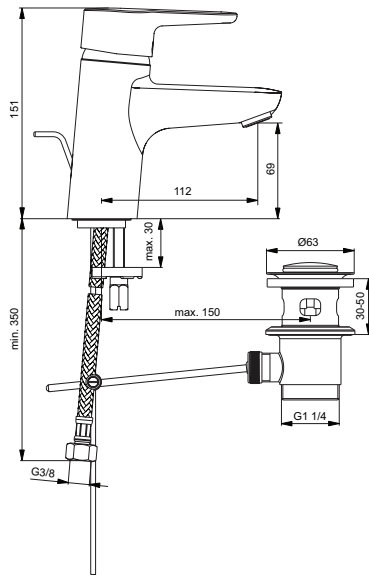

Finishes

AA Chrome

B9914