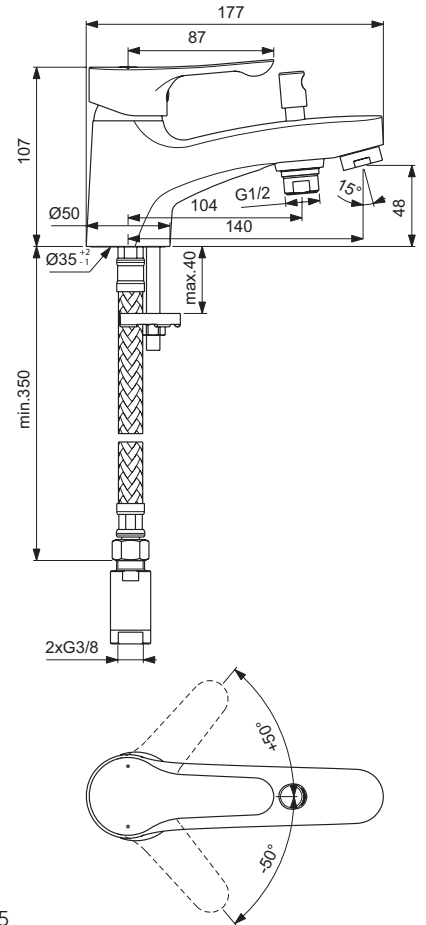

BC655

Sanitary brass