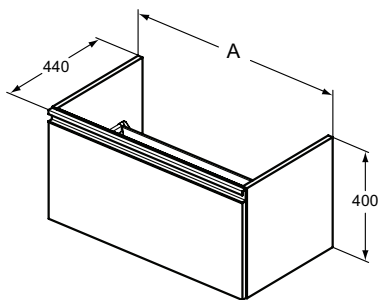

Finishes

- OV Glossy White (Handle: Matt White)
- PH Glossy Light Grey (Handle: Matt Light Gray)
- PU Matt Dark Taupe (Handle: Matt Dark Taupe)
- WI Matt Avio (Handle: Matt Light Gray)

	A
T0048	1000
T0047	800
T0046	600