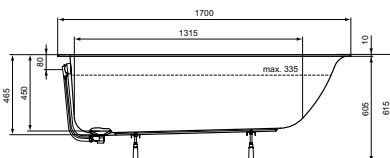

Finishes

- AA Chrome
- 01 Euro White
- V1 Silk White

R0294

R0295

R0296

Wellness