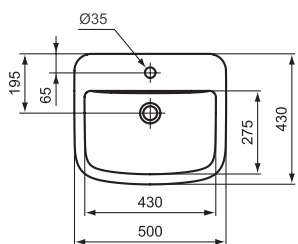

Finishes

- AA Chrome
- 01 Euro White

T0592