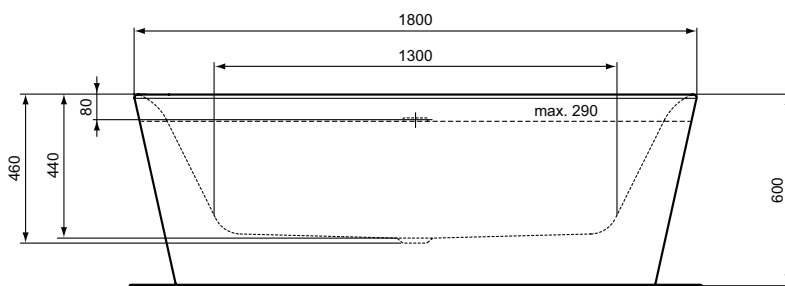

Finishes

- AA Chrome
- O1 Euro White
- A2 Brushed Gold
- A5 Magnetic Grey
- GN Silver Storm