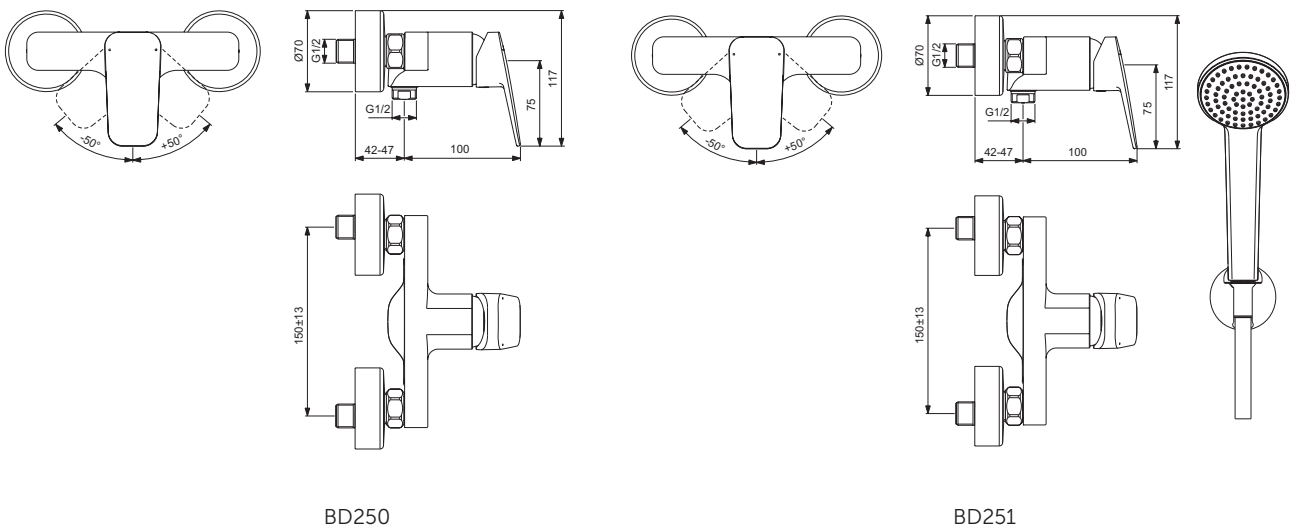

Finishes

AA Chrome