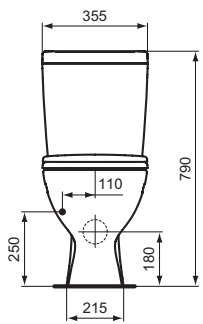

Finishes

01 Euro White

V3370, V3371