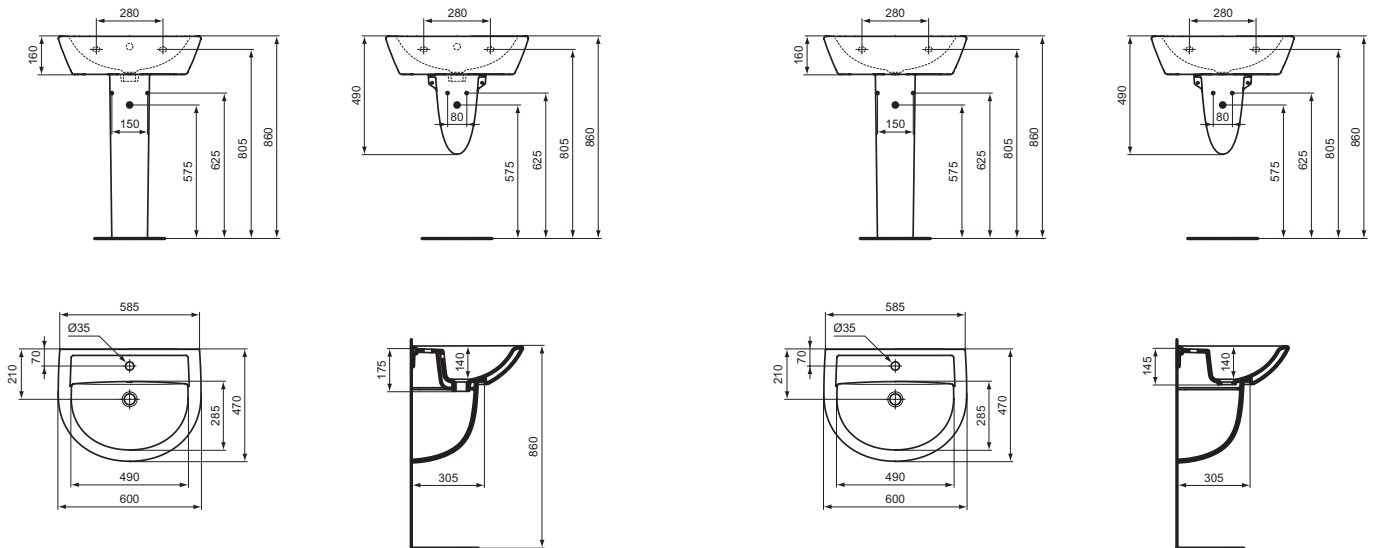

W3325

Finishes

- AA Chrome
- 01 Euro White

W3323, W3319