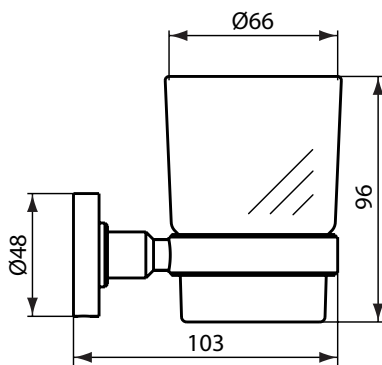

Finishes

XG Silk Black