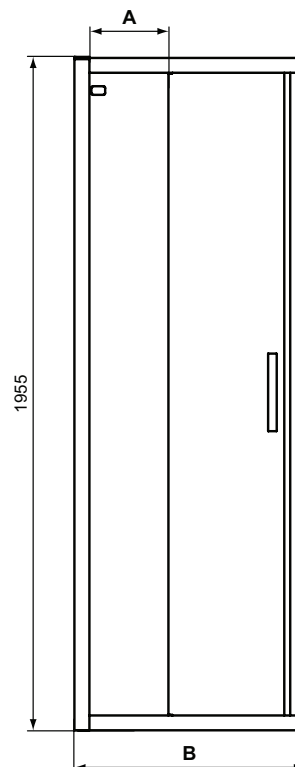

Finishes

- EO Silver profile
- 01 Euro White

	A	B	C
K9259	280	770-820	410
K9261	420	870-920	460
K9262	420	970-1020	470
K9264	575	1170-1220	515