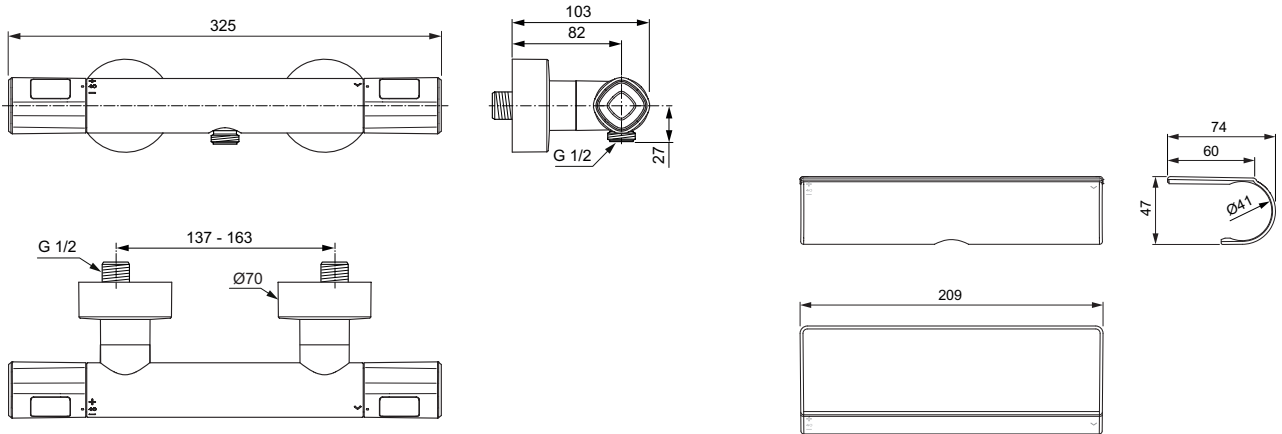

Finishes

AA Chrome

A7229