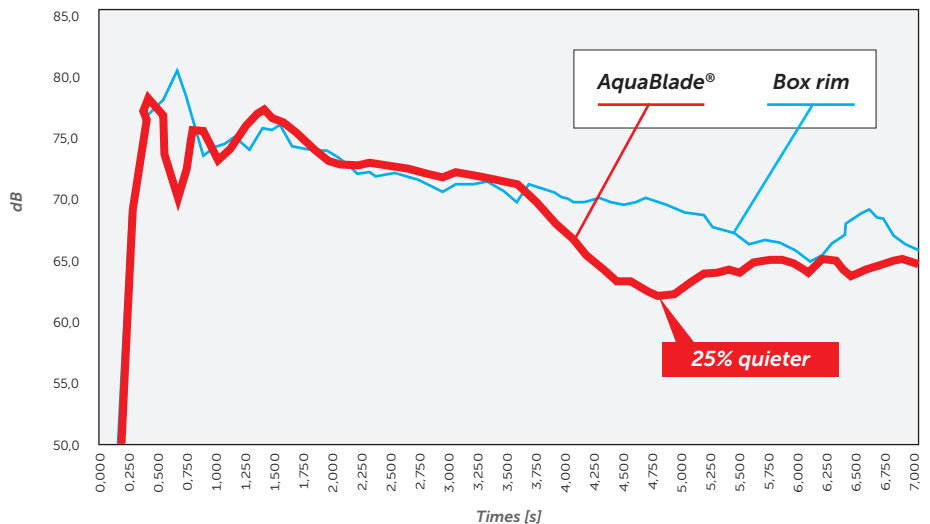

QUIETER

In comparison with many traditional flushes, AquaBlade® is up to 60% quieter. Our scientific comparisons have been made against exact like-for-like toilet bowls, one with the new revolutionary AquaBlade® flush and one with a traditional flush. The results show a 25% reduction in noise.

THE RESULTS SHOW
A 25% REDUCTION
IN NOISE

dB Chart by Bowl