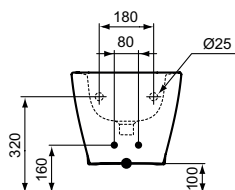

Description

Wall mounted bidet with Fully hidden fixation
Compact (Short Projection) - only 48 cm
One tap hole
Including fixation kit TT0299598 (for fully hidden attachment - no lateral holes)
In carton box
EN 14528

Recommended equipment

Installation systems (see section Installation systems) for wall mounted bidet

Product	W x D x H mm	Kg	Article-No.	Price/EUR
Wall mounted bidet with Fully hidden fixation, short projection - Available until 30.06.2022	365 x 480 x 305	21,0	E119201	

Recommended equipment	Article-No.	Price/EUR
Siphon waste for bidet G1 1/4	A2307AA	
Stop angle valve (water connection G1/2, connection with mixer 10 mm/ G3/8) - 1 pc	B7883AA	

Finishes

- AA Chrome
- 01 Euro White

E1192