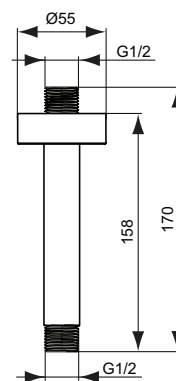

Description

Wall connections for Shower head
Metal escutcheon

Finishes:

- technology electroplating (AA)
- technology PVD (GN, A2, A5)

Showers

Product	Article-No.	Price/EUR
Wall connection for Shower head, 400 mm	B9445AA	
	B9445GN	
	B9445A2	
	B9445A5	
Wall connection for Shower head, 300 mm	B9444AA	
	B9444GN	
	B9444A2	
	B9444A5	
Ceiling connection for Shower head, 150 mm	B9446AA	
	B9446GN	
	B9446A2	
	B9446A5	

Finishes

- AA Chrome
- A2 Brushed Gold
- A5 Magnetic Grey
- GN Silver Storm

B9444