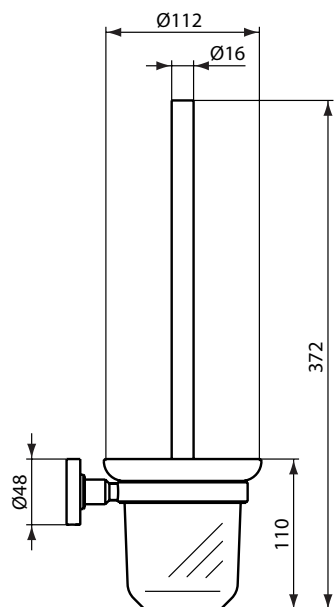

Finishes

XG Silk Black