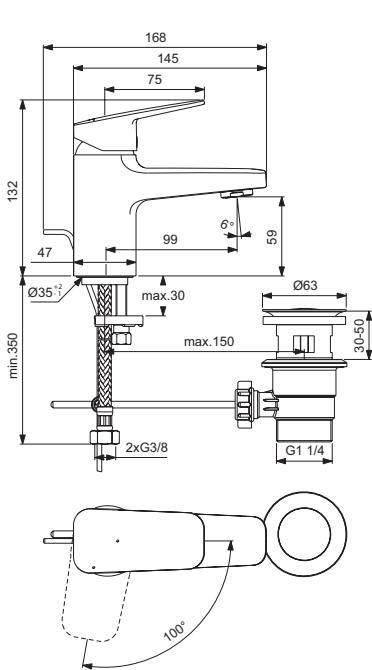

Finishes

AA Chrome

BD203