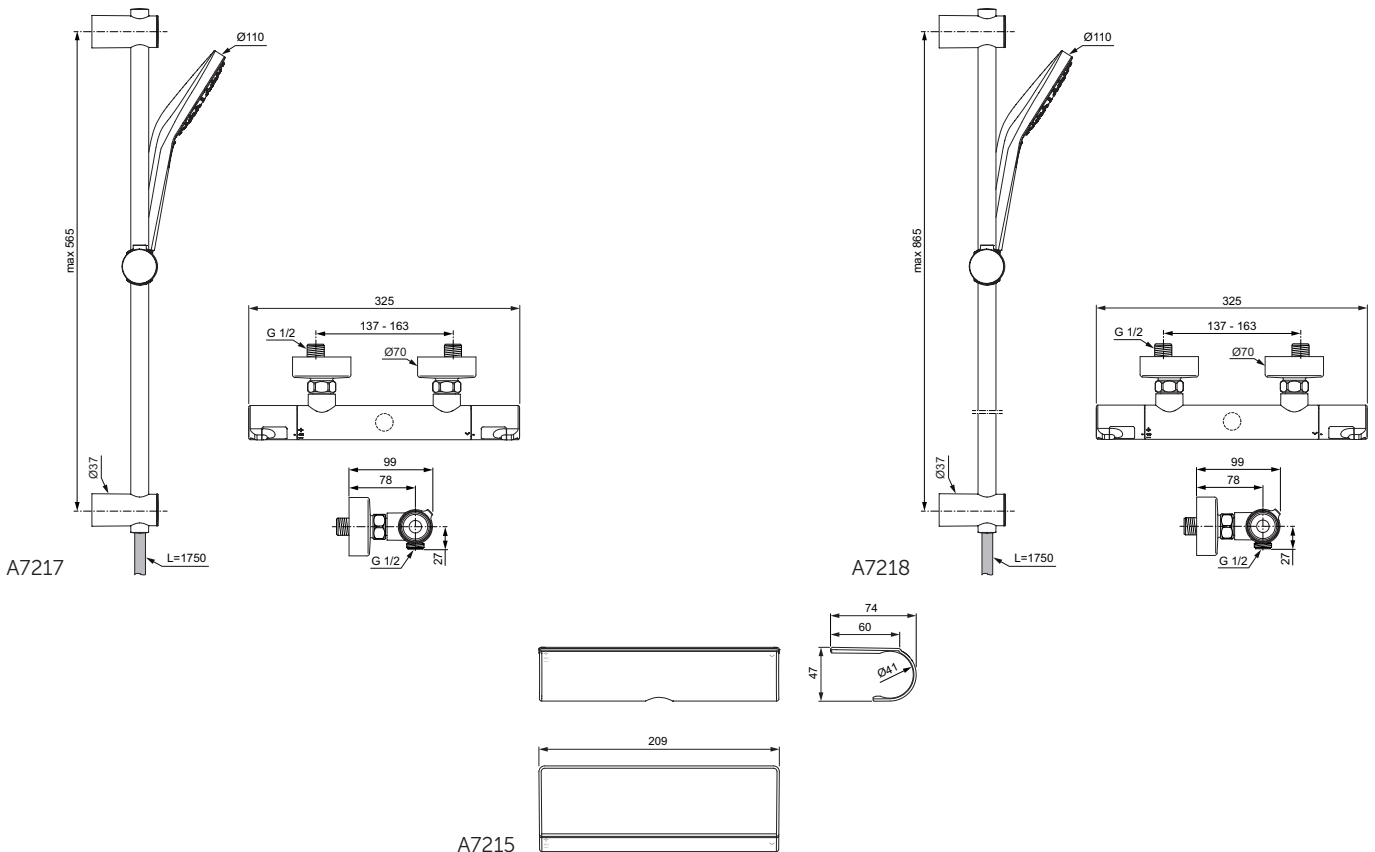

Finishes

AA Chrome