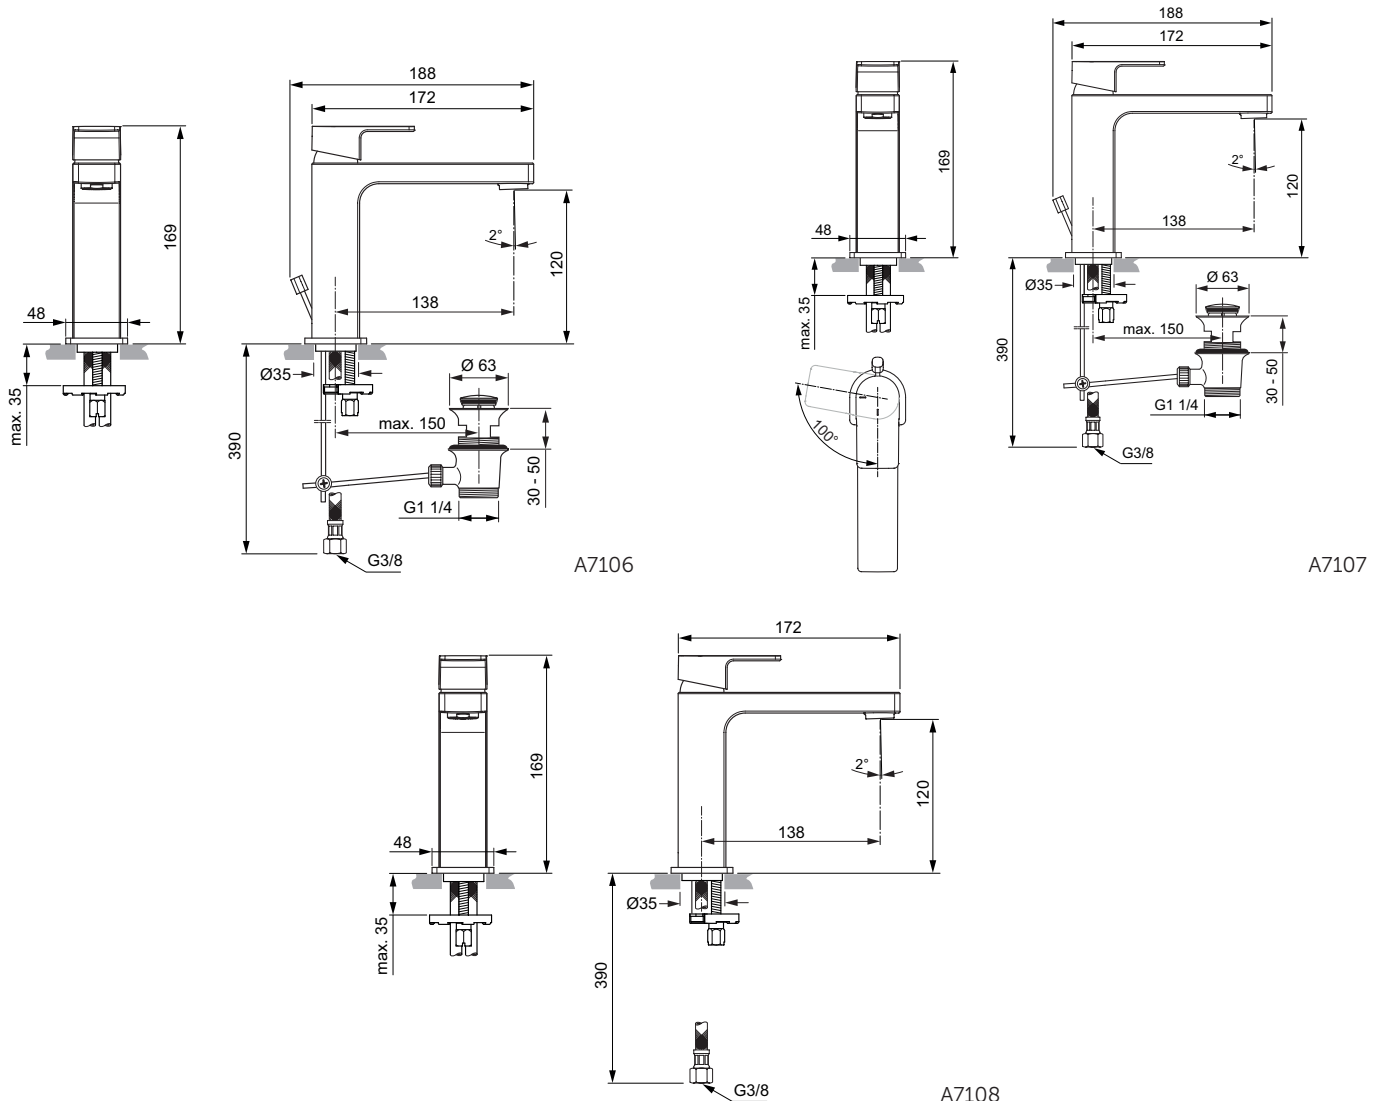

Finishes

AA Chrome

Sanitary brass