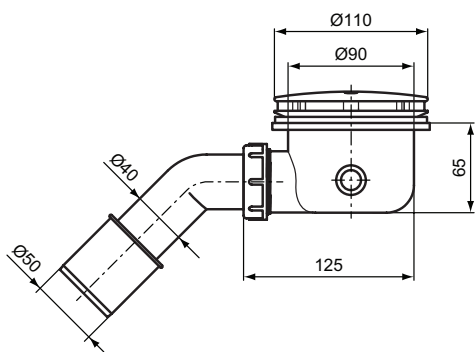

Finishes

AA Chrome

J3417