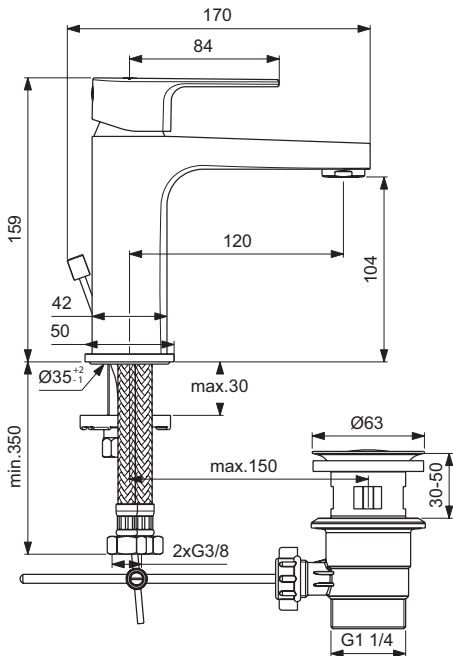

Finishes

AA Chrome

BC688