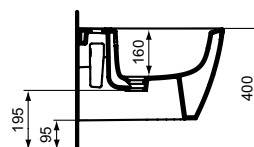

Description

Wall mounted bidet with Fully hidden fixation
Compact (Short Projection) - only 48 cm
One tap hole
Including fixation kit TT0299598 (for fully hidden attachment - no lateral holes)
In carton box
EN 14528

Recommended equipment

Installation systems (see section Installation systems) for wall mounted bidet

Product	W x D x H mm	Kg	Article-No.	Price/EUR
Wall mounted bidet with Fully hidden fixation, short projection - Available until 30.06.2022	365 x 480 x 305	21,0	E119201	

Recommended equipment	Article-No.	Price/EUR
Siphon waste for bidet G1 1/4	A2307AA	
Stop angle valve (water connection G1/2, connection with mixer 10 mm/ G3/8) - 1 pc	B7883AA	

Finishes

- AA Chrome
- 01 Euro White

E1192