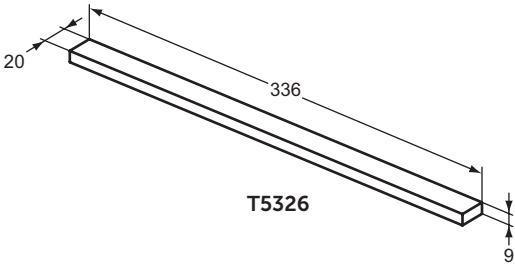

Finishes

- XG Silk Black
- YE Brill Aluminium
- XX:
- DU Matt White
- NF Sand Beige Matt
- NG Quartz Grey Matt
- NV Carbon Grey Matt
- NH Greige Matt
- NX Natural Oak
- NW Coffee Oak