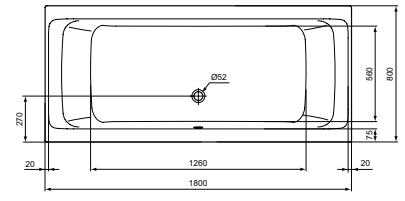

Finishes

- AA Chrome
- 01 Euro White
- V1 Silk White

R0296

Wellness