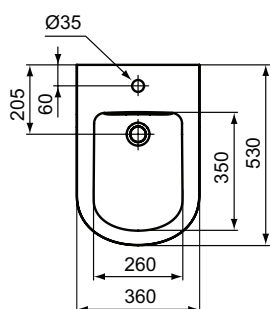

Description

Floor standing BTW bidet
One tap hole
In carton box
EN 14528
Including: Fixation set TT0257919

Wall mounted bidet
One tap hole
In carton box
EN 14528

Recommended equipment

Installation systems (see section Installation systems)

Product	W x D x H mm	Kg	Article-No.	Price/EUR
Floor standing bidet BTW	360 x 530 x 400	23,0	T510101	
Wall mounted bidet	360 x 530 x 350	19,0	T510001	

Recommended equipment

Siphon waste for bidet G1 1/4	A2307AA	
Stop angle valve (water connection G1/2, connection with mixer 10 mm/ G3/8) - 1 pc	B7883AA	

Finishes

- AA Chrome
- 01 Euro White

T5101

T5100