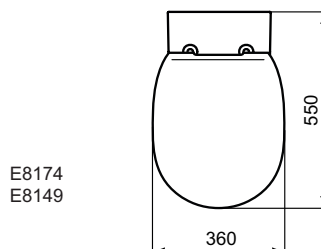

E8174
E8149