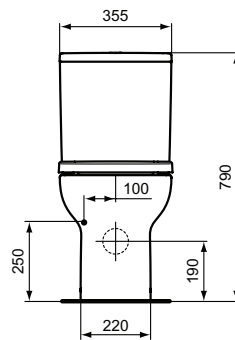

Finishes

01 Euro White