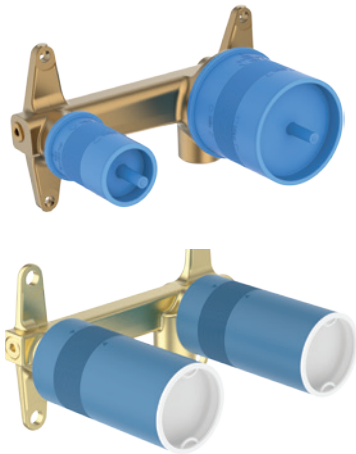

Sanitary brass

Product	Article-No.	Price/EUR
Built-in Kit 1 stop valve, G1/2, rubber sealing	BC461NU	
Built-in Kit 1 stop valve, G3/4, rubber sealing	BC462NU	

BC461

BC462

Description

Multiway diverter
 Built-in Kit 1 version
 A2391NU Kit 1 G1/2 connection 3/4 positions diverter, 3 outlets