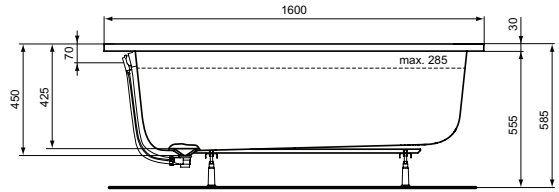

New

Description

Ideal Standard i.life asymmetrical acrylic bathtub 160x90 left and right

Size: 1600 x 900 x 450 mm
Type: for drop-in installation or for combination with panel (curved)
Material: acrylic bathtub, 4 mm acrylic sheet with GRP reinforcement of the bottom and rim
Waste hole & overflow hole: Ø 52 mm
Water capacity: 285 l
Complies with EN 14516

Recommended equipment:

Leg set C895400
Waste syphon Ø 52 mm, chrome K7804AA
Wall brackets for bathtubs (3 pcs.) K711167
Fixation set for front panel T482901
Fixation set for side panel T483001
Available April 2022

Product	W x D x H mm	Kg	Article-No.	Price/EUR
Asymmetrical acrylic bathtub left	1600 x 900 x 450		T476801	
Asymmetrical acrylic bathtub right	1600 x 900 x 450		T476901	
Front panel 1605 x 550 mm (curved)	1600 x 550		T479401	
Fixation set for front panel			T482901	
Fixation set for side panel			T483001	

Recommended equipment

Leg set	C895400
MULTIPLEX Waste syphon Ø 52 mm, chrome	K7804AA
Wall brackets for bathtubs (3 pcs.)	K711167

Finishes

- AA Chrome
- 01 Euro White

T4768

T4769