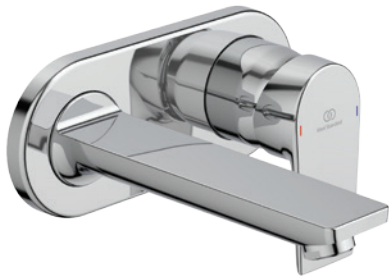

Description

Built-in basin mixer
Kit 2 version (visible parts)
47 mm IS Cartridge
Temperature limiter – integrated in the cartridge
Metal escutcheon
Metal handle with red and blue colour indication - printed on handle
Cast spout 172 mm
Cascade aerator with 5 l/min flow rate limiter
To be used only in combination with:
A5948NU Kit 1 (internal part) (See Section Built-in parts)
Comply with EN817

One-hole bidet mixer
IS 28 mm ceramic cartridge
Temperature limiter – integrated in the box
Brass cast body
Metal handle with red and blue colour indication - printed on handle
Ball-joint aerator
Metal pop-up waste
Flexible hoses G3/8" for water supply system connection
Easy-Fix system for installation
Centre ring
Comply with EN817

Necessary equipment

Built-in unit, Kit 1, for A6578AA (A5948NU)

Product

Product	Article-No.	Price/EUR
Built-in basin mixer	A6578AA	
One-hole bidet mixer	A6579AA	

Necessary equipment

Kit 1 (internal part) for basin built-in mixer	A5948NU	

Finishes

AA Chrome

Sanitary brass