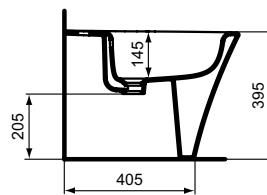

Finishes

- AA Chrome
- 01 Euro White

E2334