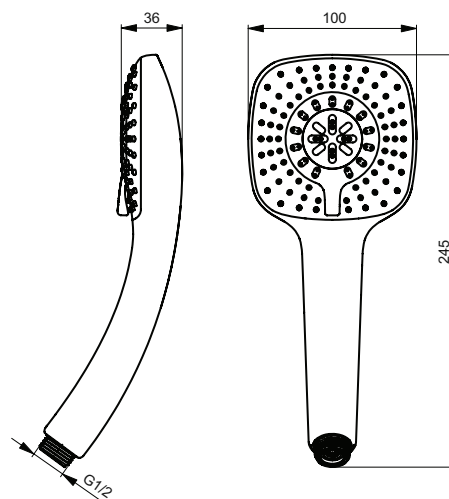

Finishes

AA Chrome

B 0002 ..

B 0003 ..

product design award

2013

Description

Idealrain Cube 1 & 3-functional Shower Set
 Silicone nozzles for "Easy to Clean" function
 Flow rate limiter 8 l/min
 IdealFlex flexible hose 1750 mm
 Swivel plastic wall bracket
 Ideal Standard logo on the Hand Shower lever