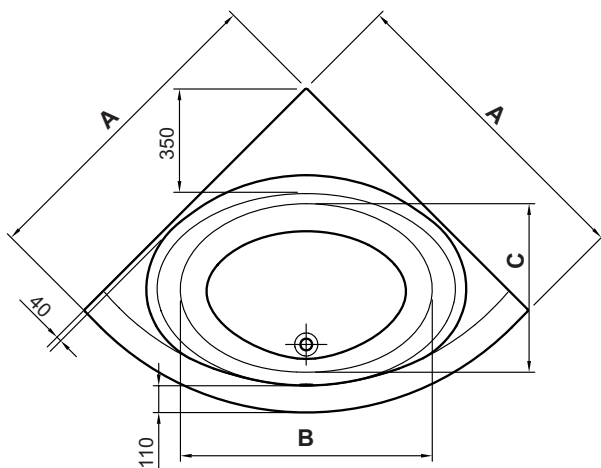

Finishes

01 Euro White

	A	B	C	H₂O
E 1264 ..	1400	1120	750	280 L
E 1262 ..	1300	1040	700	235 L
E 1261 ..	1200	950	650	205 L