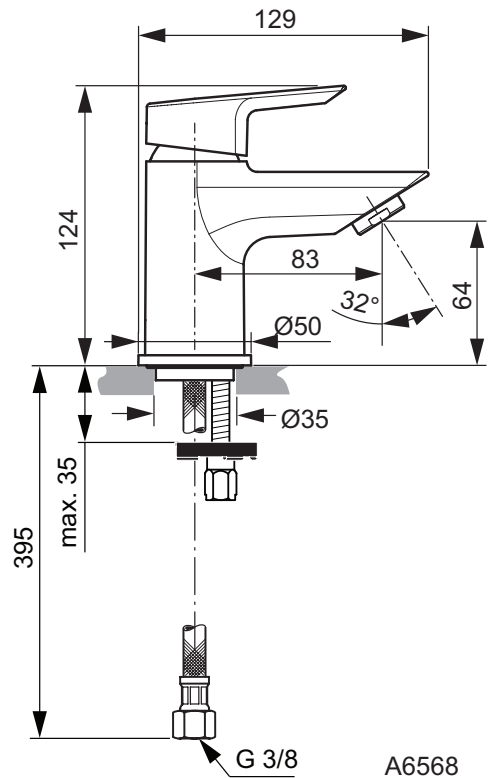

Finishes

AA Chrome