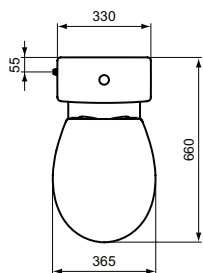

Finishes

01 Euro White

W3283