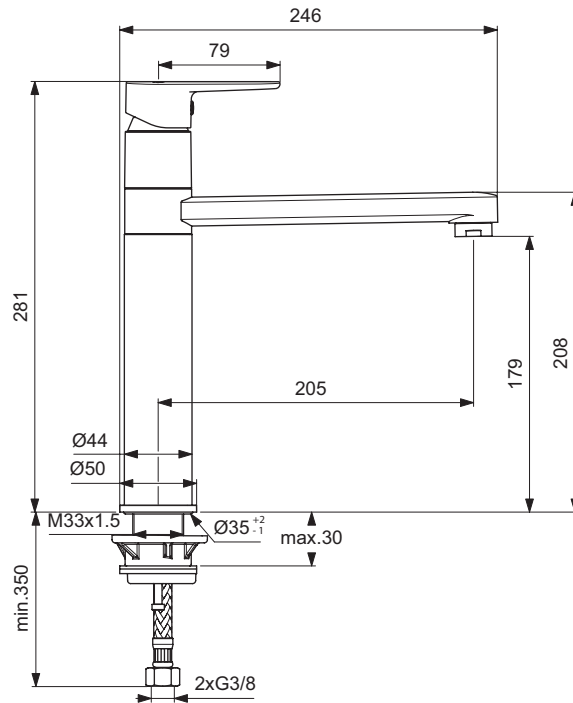

Finishes

XG Silk Black