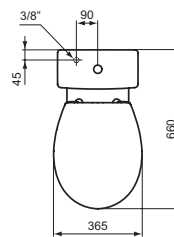

Finishes

01 Euro White