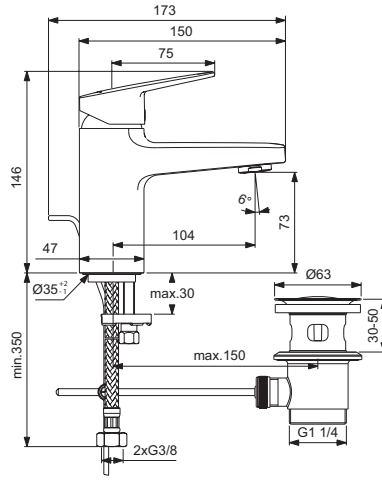

New

Description

Basin mixer rim mounted H75
One-hole basin mixer with Comfort area below aerator 75 mm
38 mm ceramic cartridge Firma Flow with hot water limiter
Metal handle with red and blue color indication
Slim aerator 5l/min
Easy fix system for installation
Flexible hoses G3/8" for water supply connection
Finish: Chrome
Comply with EN817

Options:

- With Click waste (for combination with ceramic washbasin with overflow)
- With metal pop-up waste
- With plastic pop-up waste
- Without pop-up waste
- With chain

Product

	Article-No.	Price/EUR
Basin mixer rim mounted H75 with Click waste	BD216AA	
Basin mixer rim mounted H75 with metal pop-up waste	BD214AA	
Basin mixer rim mounted H75 with plastic pop-up waste	BD212AA	
Basin mixer rim mounted H75 with chain	BD210AA	
Basin mixer rim mounted H75 without pop-up waste	BD209AA	

Finishes

AA Chrome

BD214

BD210

Sanitary brass