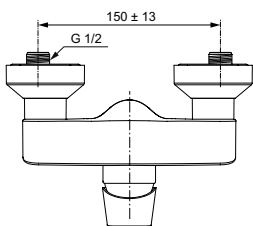

Finishes

- AA Chrome
- A2 Brushed Gold
- A5 Magnetic Grey
- GN Silver Storm

A7032

Sanitary brass