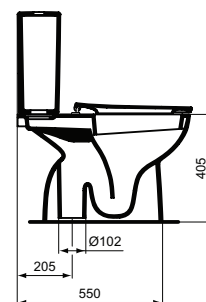

Finishes

01 Euro White

W3274, W3276

W3275, W3277