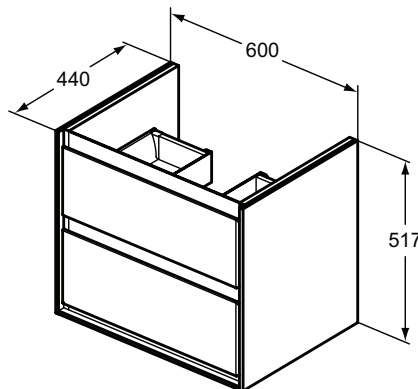

New

Description

Basin unit 80 cm
wall mounted, 2 drawers with edged panels (handles not necessary),
soft close system

For assembly in Connect Air with:

- Connect Air vanity basin 84 cm E027901 or E0279V3

Recommended: Space Saving Siphon EE23033967 (please, order separately)

Basin unit 60 cm

wall mounted, 2 drawers with edged panels (handles not necessary),
soft close system

For assembly in Connect Air with:

- Connect Air vanity basin 64 cm E028901 or E0289V3

Recommended: Space Saving Siphon EE23033967 (please, order separately)

Basin unit CUBE 53,5 cm

wall mounted, 1 drawer with edged panel (handle not necessary),
soft close system

For assembly in Connect Air with:

- Connect Air CUBE basin 60 cm E074201

- Connect Air CUBE basin 60 cm E0298V3

Recommended: Space Saving Siphon EE23033967 (please, order separately)

Furniture and mirrors

Product	W x D x H mm	Kg	Article-No.	Price/EUR
Basin unit 80 cm	800 x 517 x 440	33,6	R0474NE	
Basin unit 60 cm	600 x 517 x 440	28,6	R0473NE	
Basin unit CUBE 53,5 cm	530 x 409 x 400	19,2	R0472NE	

Finishes

NE Dark Wood (structure) + Silk black (frame/accent)

R0474

R0473

R0472