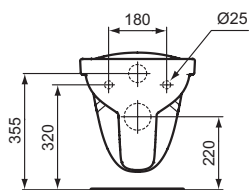

Finishes

01 Euro White