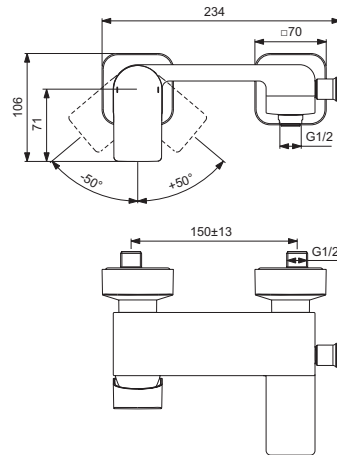

Description

Exposed shower mixer
38 mm cartridge FirmaFlow® ISI with hot water limiter
Brass cast body
Metal handle with logo Ideal Standard and red/blue printing
Standard S-Connection with noise reduction
Check valve
Covered nuts
Noise class 1
Comply with EN817

Exposed bath & shower mixer
38 mm cartridge FirmaFlow® ISI with hot water limiter
Brass cast body
Metal handle with logo Ideal Standard and red/blue printing
Automatic diverter
Standard S-Connection with noise reduction
Cascade aerator
Check valve
Covered nuts
Noise class 1
Comply with EN817
- The same with accessories: 3-functional hand shower; swivel wall bracket, flexible shower hose

Sanitary brass

Product

Product	Article-No.	Price/EUR
Exposed shower mixer	A7120AA	
Exposed bath & shower mixer	A7121AA	
Exposed bath & shower mixer with accessories	A7122AA	

Finishes

AA Chrome

A7121