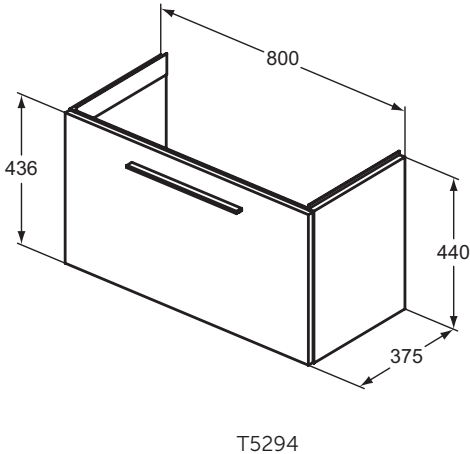

Finishes

- XG Silk Black
- YE Brill Aluminium
- XX:
- DU Matt White
- NF Sand Beige Matt
- NG Quartz Grey Matt
- NV Carbon Grey Matt
- NH Greige Matt
- NX Natural Oak
- NW Coffee Oak