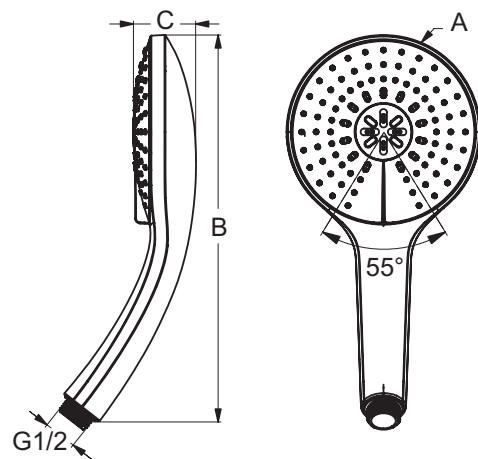

A	B	C
B9401AA	Ø80	225	33
B9403AA	Ø100	245,5	36,3