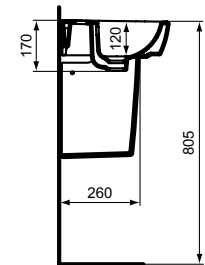

Description

Handwash basin 40 cm
Central tap hole punched, with overflow
In carton box
EN 14688
For assembly with: pedestal small T427201, semi-pedestal small T426701 or alone with siphon

Handwash basins 35 cm
- 1 Left tap hole punched, with overflow
- 1 Right tap hole punched, with overflow
In carton box
EN 14688
For assembly with: pedestal small T427201 or alone with siphon

Pedestal small
Loose on pallet

Semi-pedestal small
Loose on pallet
Including: Fixation set TT0257919

Product	W x D x H mm	Kg	Article-No.	Price/EUR
Handwash basin 40 cm	400 x 360 x 170	11,0	T056701	
Handwash basin 35 cm, Left tap hole punched	350 x 300 x 150	9,0	T056801	
Handwash basin 35 cm, Right tap hole punched	350 x 300 x 150	9,0	T056901	

Recommended equipment

Floor standing pedestal small	T427201
Semi-pedestal small	T426701
Fixation set M8 x 90 mm	K714467
Siphon waste G1 1/4 - tubular type	A2305AA
Stop angle valve (water connection G1/2, connection with mixer 10 mm/ G3/8) - 1 pc	B7883AA
Escutcheon for siphon G1 1/4 (in case installation with mixer without pop-up waste)	B4801AA

Finishes

- AA Chrome
- 01 Euro White

T0568

T0569