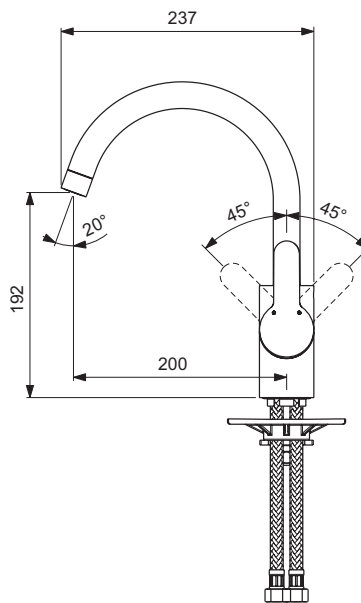

Description

Kitchen mixer with cast spout
Easy-Fix fixation
Centering & Sealing Ring
Flexible hoses G3/8" for water supply system connection (PEX hoses - antibacterial)
47 mm IS cartridge with hot water limiter, with Click
Turnable cast body
Metal handle with red and blue indicator
Perlator aerator
Comply with EN817

Kitchen mixer with tubular spout
Easy-Fix fixation
Centering & Sealing Ring
Flexible hoses G3/8" for water supply system connection (PEX hoses - antibacterial)
40 mm IS cartridge with hot water limiter, with Click
Turnable tubular spout R200 mm
Metal handle with red and blue indicator
Cascade aerator M22x1
Comply with EN817

Sanitary brass

Product

Kitchen mixer with cast spout
Kitchen mixer with tubular spout

Article-No.

B9931AA
B9932AA

Price/EUR

Finishes

AA Chrome

B9932