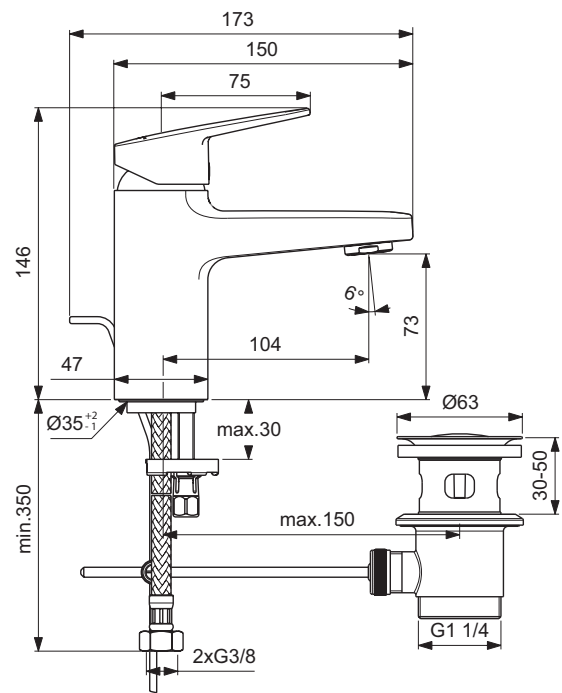

BD274

Sanitary brass