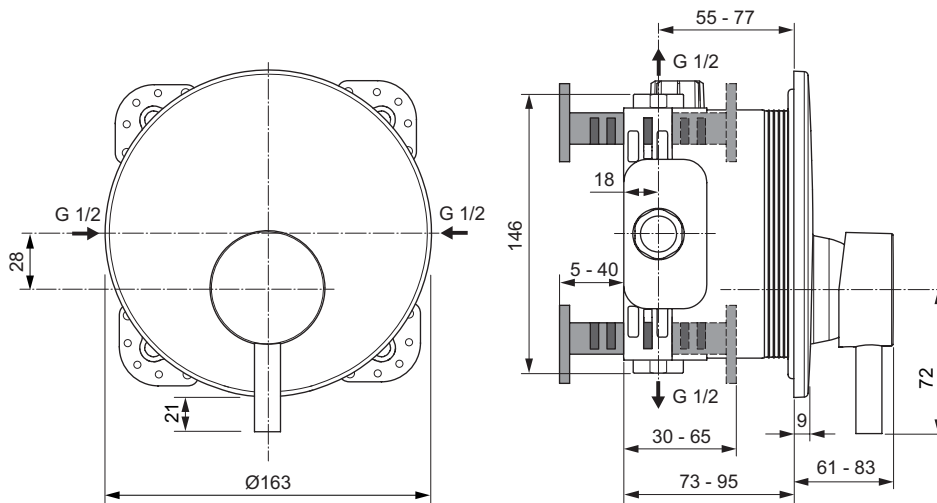

Finishes

- AA Chrome
- XG Silk Black