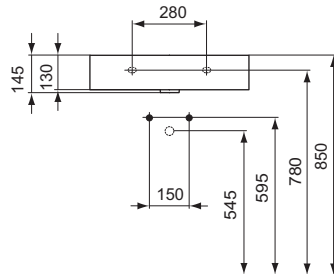

Finishes

- AA Chrome
- 01 Euro White

	A	B
K0782	710	670
K0778	600	570
K0777	500	470