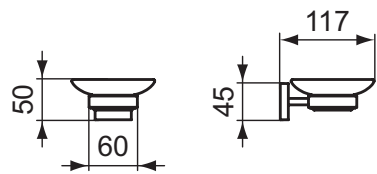

Description

Tumbler with glass, wall mounted
Frosted glass
Included fixing set

Tumbler with glass - double, wall mounted
Frosted glass
Included fixing set

Soap dish, wall mounted
Frosted glass
Included fixing set

Soap dispenser, wall mounted
Frosted glass
Included fixing set

Product	W x D x H mm	Kg	Article-No.	Price/EUR
Tumbler with glass, wall mounted	65 x 97 x 107	0,4	E2204AA	
Tumbler with glass - double	175 x 93 x 107	0,8	E2205AA	
Soap dish, wall mounted	103 x 117 x 52	0,4	E2201AA	
Soap dispenser, wall mounted	74 x 106 x 155	0,7	E2252AA	

Finishes

AA Chrome

E2204