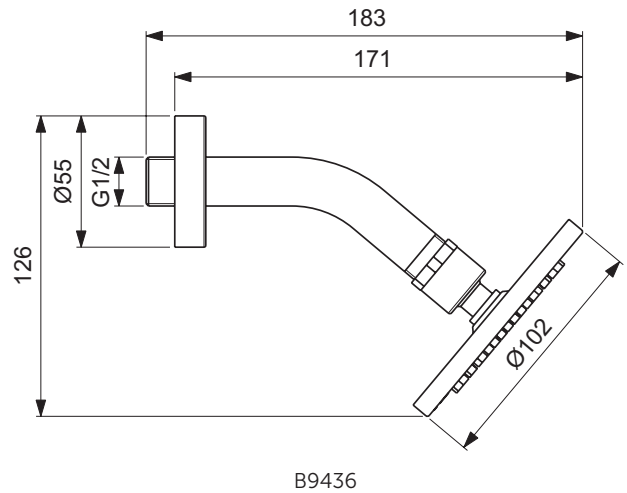

Finishes

AA Chrome