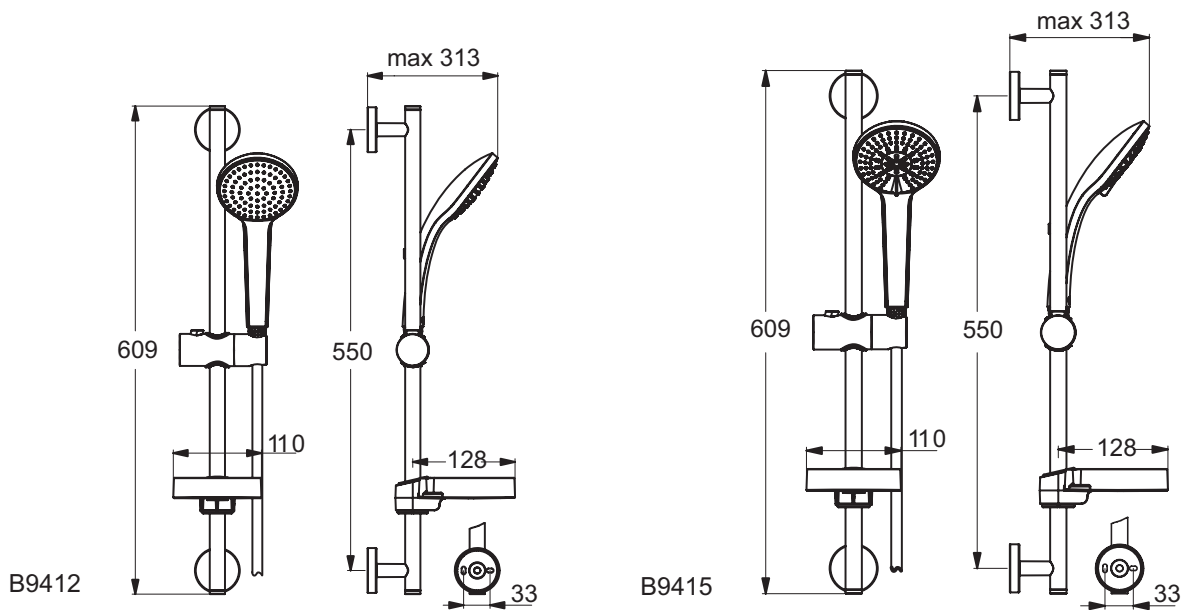

Finishes

AA Chrome