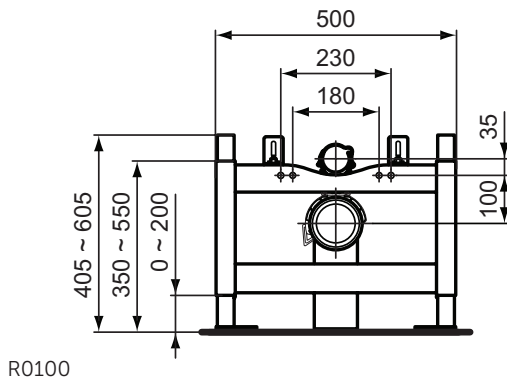

Product

Product	W x D x H mm	Kg	Article-No.	Price/EUR
ProSys™ half frame	500 x 120 x 405-605	3,2	R010067	
ProSys™ freestanding half frame	500 x 180 x 465-615	7,9	R010167