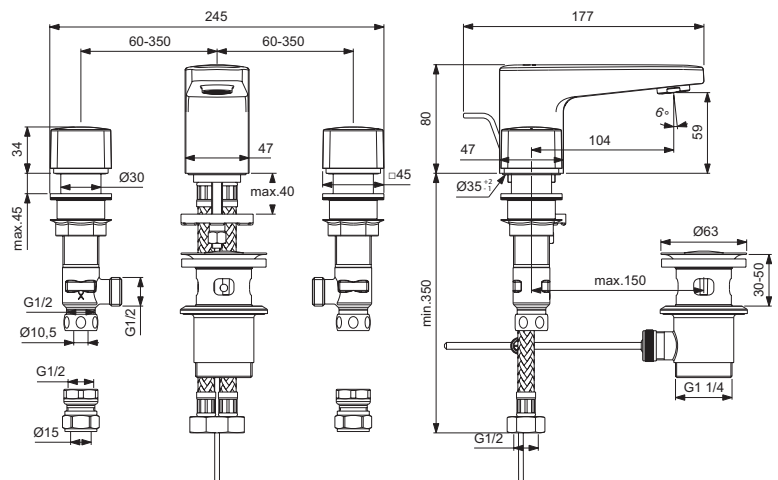

Product

Product	Article-No.	Price/EUR
Basin mixer exposed	BD241AA	
Dual control 3-hole basin mixer rim mounted with pop-up waste	BD243AA	

Finishes

AA Chrome

BD241

BD243

Sanitary brass

New