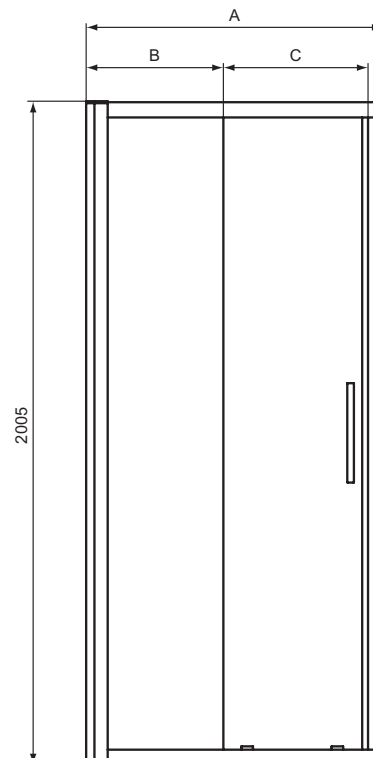

Finishes

EO Silver profile

	A	B	C
T4854	675 - 715	315 - 335	335
T4855	775 - 815	365 - 385	385
T4856	875 - 915	415 - 435	435
T4857	975 - 1015	490 - 510	460
T4858	1075 - 1115	590 - 610	460
T4859	1175 - 1215	690 - 710	460
T4860	1375 - 1415	890 - 910	460