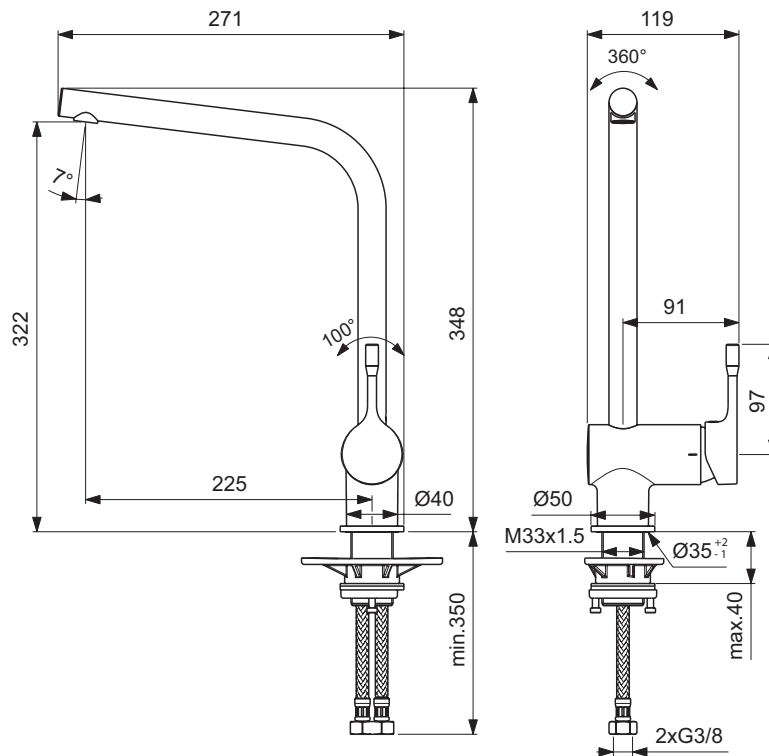

Finishes

AA Chrome

GN Silver Storm