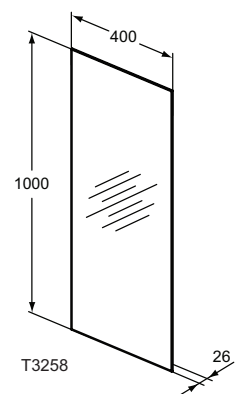

Finishes

BH Mirror