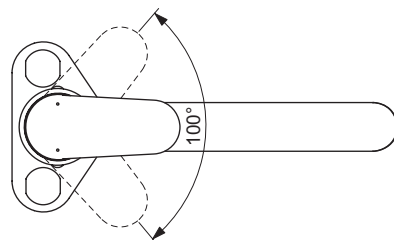

Finishes

XG Silk Black