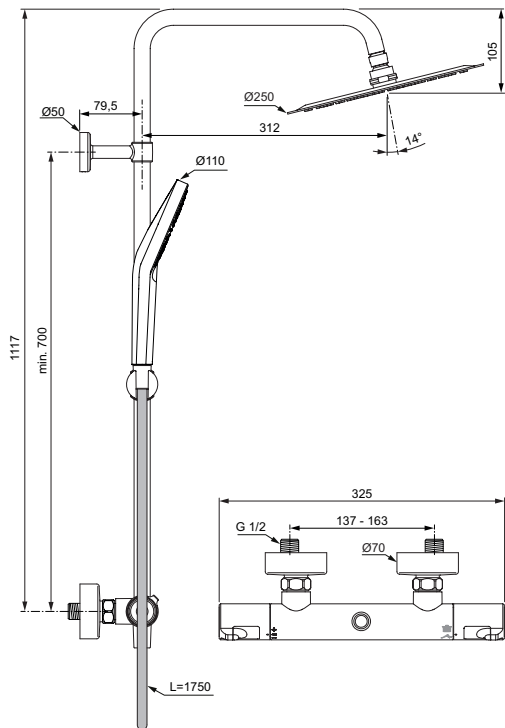

Finishes

AA Chrome

A7565