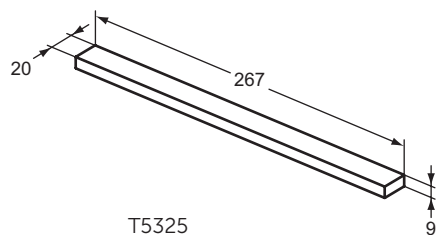

Finishes

- XG Silk Black
- YE Brill Aluminium
- **XX:**
- DU Matt White
- NF Sand Beige Matt
- NG Quartz Grey Matt
- NV Carbon Grey Matt
- NH Greige Matt
- NX Natural Oak
- NW Coffee Oak