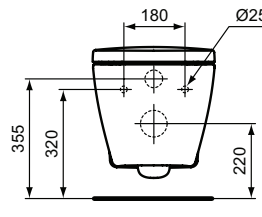

Finishes

01 Euro White