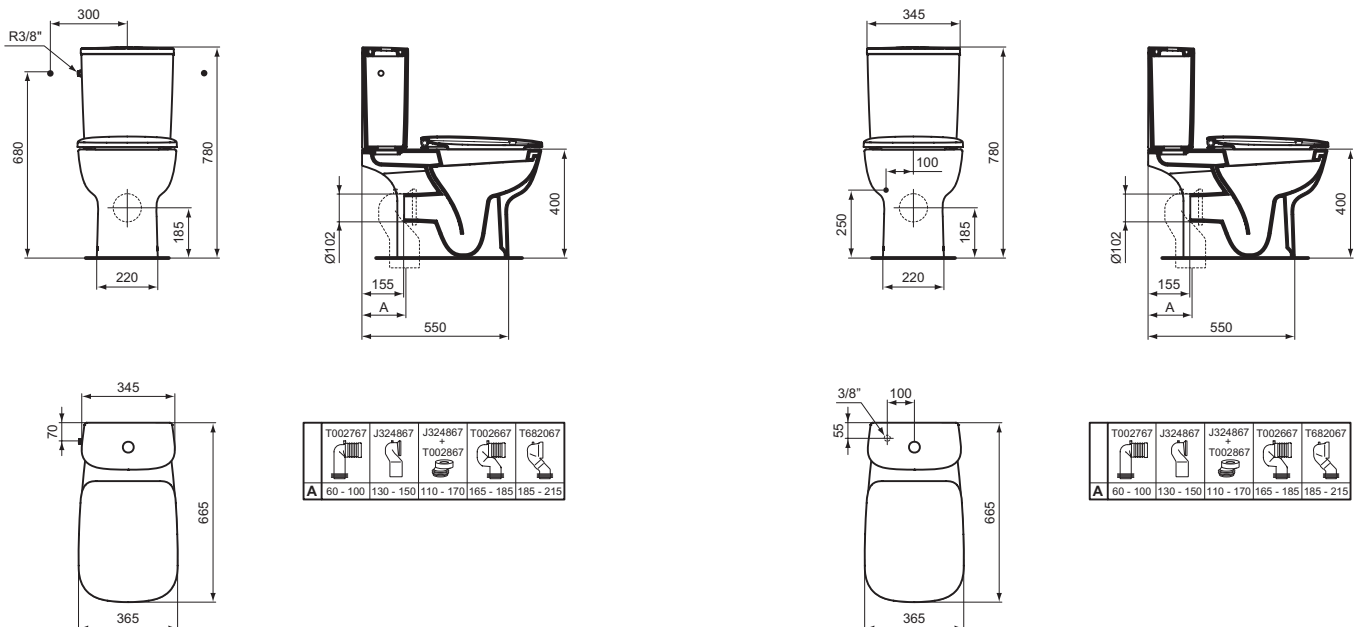

Finishes

01 Euro White