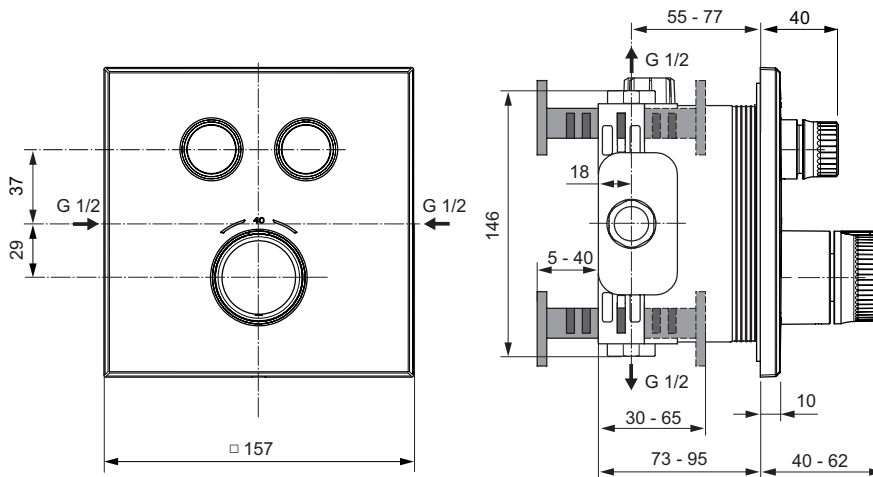

Finishes

- AA Chrome
- A2 Brushed Gold
- A5 Magnetic Grey
- GN Silver Storm