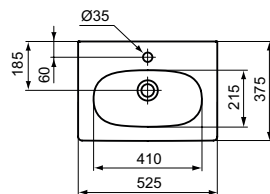

Description

Vanity basin 103, 83, 63, 53 cm
Central tap hole punched
EN 14688

In carton box

For assembly only with:

- Basin 103 cm: Tesi basin unit 100 cm or alone with siphon
- Basin 83 cm: Tesi basin unit 80 cm or alone with siphon
- Basin 63 cm: Tesi basin unit 60 cm or alone with siphon
- Basin 53 cm: Tesi basin unit 50 cm or alone with siphon

Product	W x D x H mm	Kg	Article-No.	Price/EUR
Vanity basin 103 cm	1025 x 450 x 165	23,0	T350801 T3508V1	
Vanity basin 83 cm	825 x 450 x 165	19,0	T350901 T3509V1	
Vanity basin 63 cm	625 x 450 x 165	15,0	T351001 T3510V1	
Vanity basin 53 cm	525 x 375 x 165	12,0	T351101	

Recommended equipment

Fixation set M10 x 140 mm	WW965340
Design siphon G1 1/4 (in case of installation without semi-pedestal and without base cabinet)	E0079AA
Design stop angle valve (water connection G1/2, connection with mixer 10 mm/ G3/8)	A3491AA
Siphon waste G1 1/4 - tubular type	A2305AA
Stop angle valve (water connection G1/2, connection with mixer 10 mm/ G3/8) - 1 pc	B7883AA
Escutcheon for siphon G1 1/4 (in case installation with mixer without pop-up waste)	B4801AA

Finishes

- AA Chrome
- 01 Euro White
- V1 Silk White (Matt White)

	A	B
T3508	1025	600
T3509	825	505
T3510	625	460

T3511