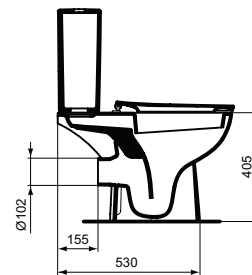

Finishes

01 Euro White

W3286, W3285

W3288, W3287