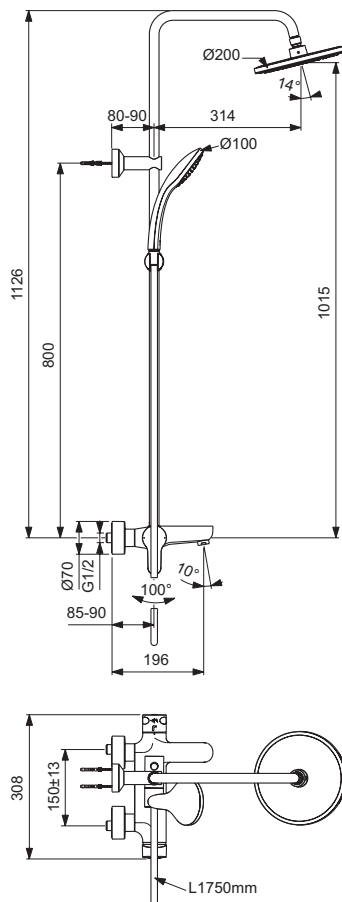

Price/EUR

Finishes

AA Chrome
XG Silk Black