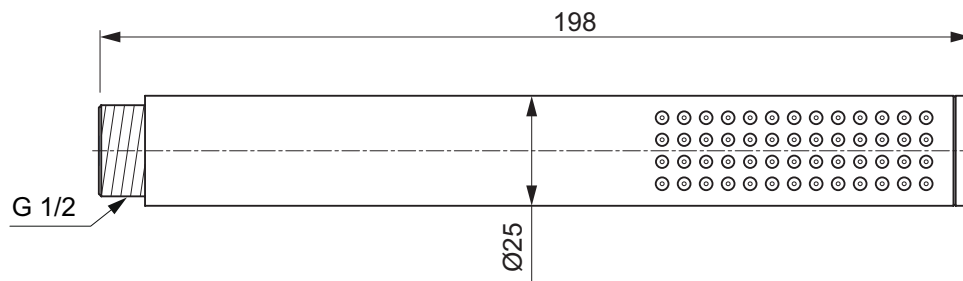

Finishes

- AA Chrome
- A2 Brushed Gold
- A5 Magnetic Grey
- GN Silver Storm