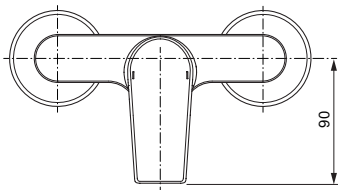

Finishes

AA Chrome

A6581