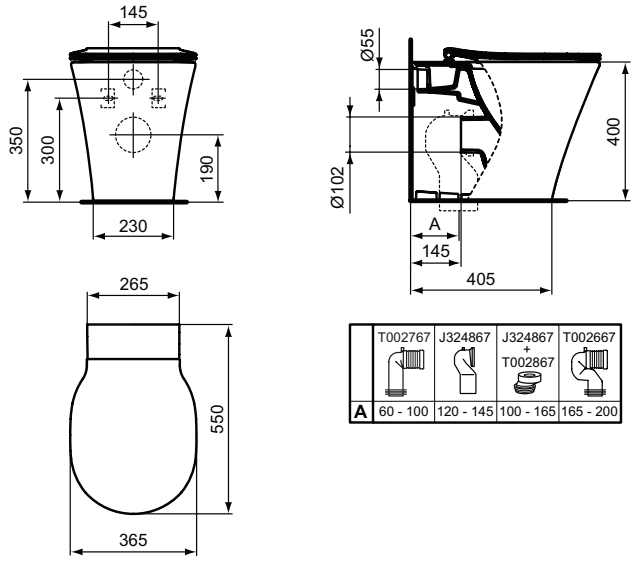

Finishes

01 Euro White