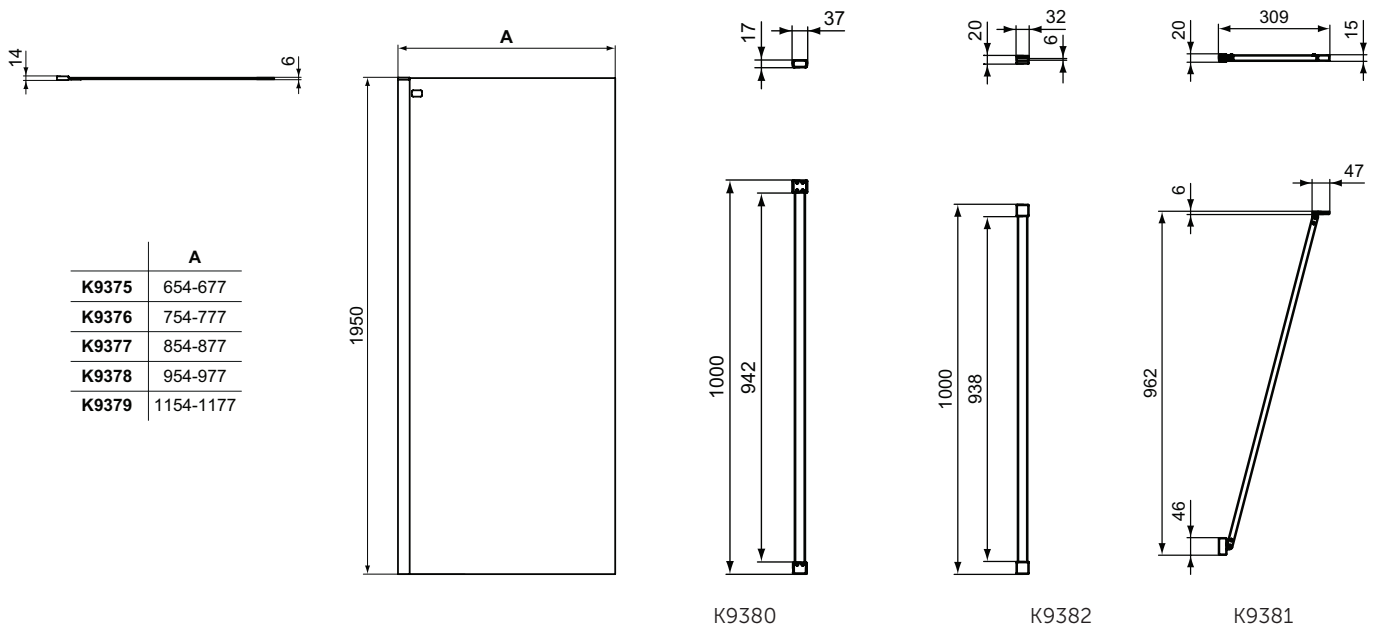

Finishes

- EO Silver profile
- VA Chrome