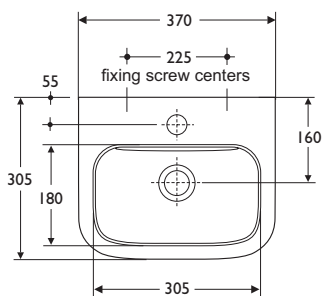

Description

Contour 21 accessible basin 60, 55 cm
- One tap hole
Siphon is not included
Logo Armitage Shanks

Contour 21 handwash basin
One central tap hole
With bottom outlet
Without overflow
Siphon is not included
Logo Armitage Shanks

Product	W x D x H mm	Kg	Article-No.	Price/EUR
Accessible basin 60 cm, one tap hole	600 x 545 x 195	17,6	S216801	
Accessible basin 55 cm, one tap hole	550 x 545 x 195	16,9	S216501	
Handwash basin 37 cm, one tap hole	370 x 305 x 165	8,2	S212201	

Recommended equipment

Wall fixing set only for accessible basins	E015767
Panel fixing set only for accessible basins	E006267
Basin fixing set, with 14 cm rag bolts for solid walls only for accessible basins	E007067
Concealed wall hangers (pair) only for Contour 21 37 cm	S911067

Finishes

01 Euro White

S2122