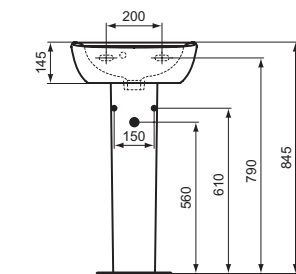

Finishes

- AA Chrome
- 01 Euro White