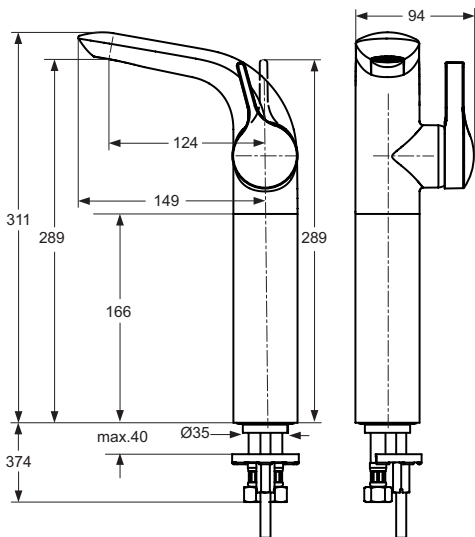

Finishes

AA Chrome

A4266

A5591

Description

- One-hole bidet mixer
- Easy-Fix fixation
- Flexible hose D10 (tube type adapter)
- 35 mm cartridge with hot water limit stop
- Cast body with hole for pop-up rod
- Metal pop-up waste
- Metal handle with red and blue indicator
- Cascade aerator M18X1 with ball-joint connection
- Comply with EN817