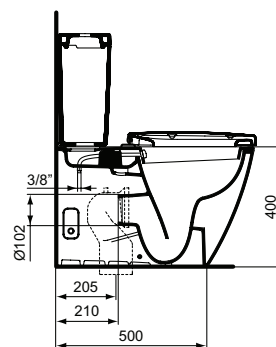

Ceramic products

E7970