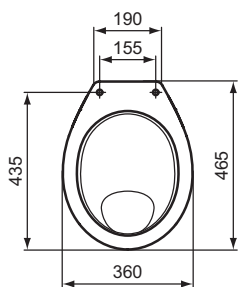

Finishes

01 Euro White

V3116