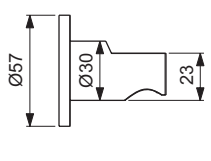

Finishes

XG Silk Black