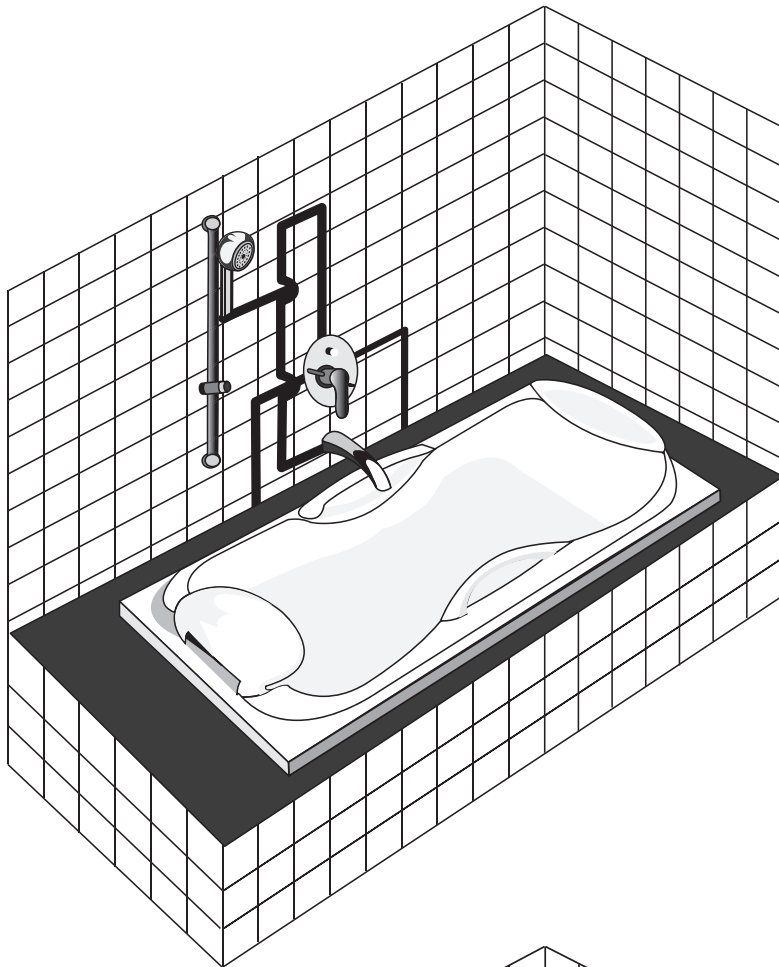

EXAMPLE 5

- built-in mixer with diverter
- sliding bar with hand shower
- wall elbow
- bathtub spout