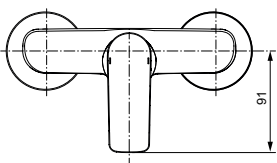

Finishes

- AA Chrome
- A2 Brushed Gold
- A5 Magnetic Grey
- GN Silver Storm

A7032

A7033

Sanitary brass