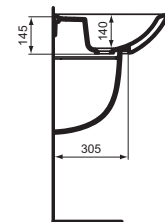

Finishes

- AA Chrome
- 01 Euro White