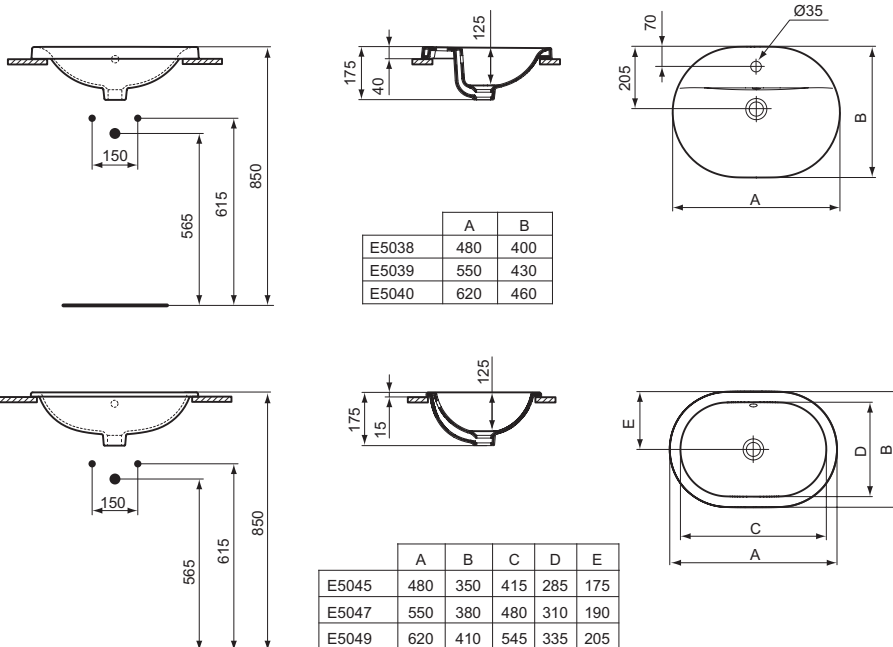

Finishes

- AA Chrome
- O1 Euro White
- MA Euro white Ideal Plus