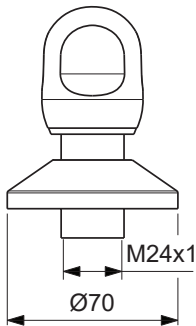

Finishes

AA Chrome

BC463