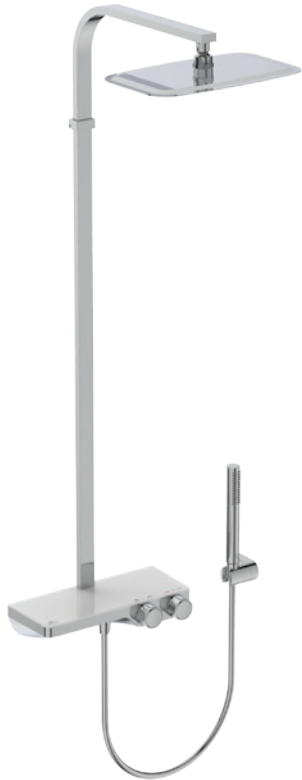

New

Description

Shower system with exposed thermostatic mixer
Exposed model with fixation system without visible nuts
FirmaFlow® Therm cartridge
Thermostatic control – via rotary knob
Temperature override feature at 40°C
Volume control with rotary knob and Ceramic valve, ±90° operation
Eco stop at half flow
Easy operation thanks to forward facing controls
Shelf made of back painted safety glass – white
Diverter from head shower to hand shower integrated into the rotary knob
G 1/2" central shower outlet from metal
Check valves for both inlets
Cool body technology

Metal shower head 300x200 mm, 12 l/min water flow limiter
Metal stick hand shower with 8l/min flow regulator
Riser pipe - rectangular
Easymount metal wall bracket to re-use existing holes by allowing vertical adjustment
Angle adjustable wall bracket for hand shower hanging
1600 mm Idealflex shower hose

Showers

Product

Shower system with exposed thermostatic mixer

Article-No.

A7332AA

Price/EUR

Finishes

AA Chrome