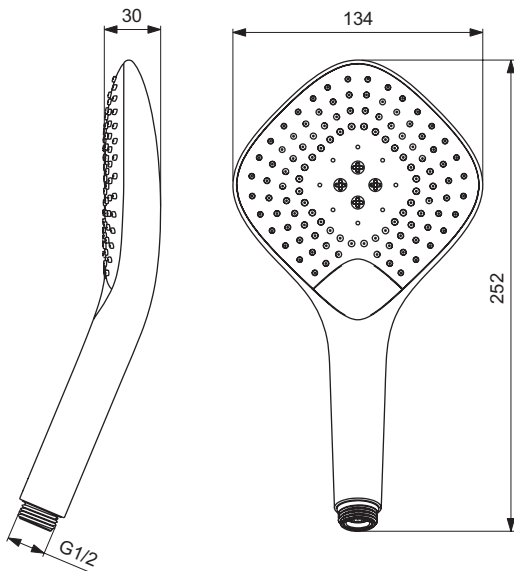

Description

Idealrain EvoJET Diamond Hand shower 134 mm
ABS body chrome plated
Gloss white spay surface, light grey nozzles
3 spray modes: Rain, Drop-jet, Massage, activated with push button
Rain and massage nozzles - soft & easy to clean
Drop jet nozzles are hard plastics
Flow rate limiter 8 l/min
IS logo on the body
Water pressure more than 0.1 Bar

Idealrain EvoJET Round Hand shower 125 mm
ABS body chrome plated
Gloss White spay surface, light grey nozzles
3 spray modes: Rain, Drop-jet, Massage, activated with push button
Drop jet nozzles are hard plastics
Flow rate limiter 8 l/min
IS logo on the body
Water pressure more than 0.1 Bar

Product

Product	Article-No.	Price/EUR
Idealrain EvoJET Diamond Hand shower 134 mm	B1760AA	
Idealrain EvoJET Round Hand shower 125 mm	B1759AA	

Finishes

AA Chrome

B1760