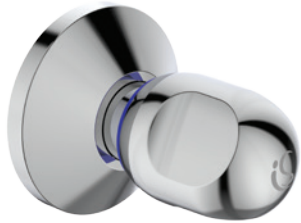

Description

Alpha New built-in stop valve
Kit 2 version (visible part)
Plastic escutcheon, chrome
Plastic handle, logo Ideal Standard
Insert for handle Blue color (insert for handle Red color - separately into the box)
Comply with EN200
To be used only in combination with:
- BC461NU Kit 1, G1/2" (internal part) (See Section Built-in parts)
- BC462NU Kit 1, G3/4" (internal part) (See Section Built-in parts)

Ceratherm 100 New built-in valve diverter
On/Off valve Kit 2 version (visible part)
Plastic escutcheon
Plastic handle
Comply with EN200
To be used only in combination with:
- A2391NU Kit 1 (internal part) G1/2" connection, 3/4 positions diverter, 3 outlets (See Section Built-in parts)

Sanitary brass

Product	Article-No.	Price/EUR
Alpha New Built-in stop valve, external part	BC463AA	
Ceratherm 100 New Built-in valve diverter, external part	A4657AA	
Necessary equipment		
Built-in Kit 1 stop valve, G1/2, rubber sealing	BC461NU	
Built-in Kit 1 stop valve, G3/4, rubber sealing	BC462NU	
Multiway diverter built-in 4/3	A2391NU	

Finishes

AA Chrome