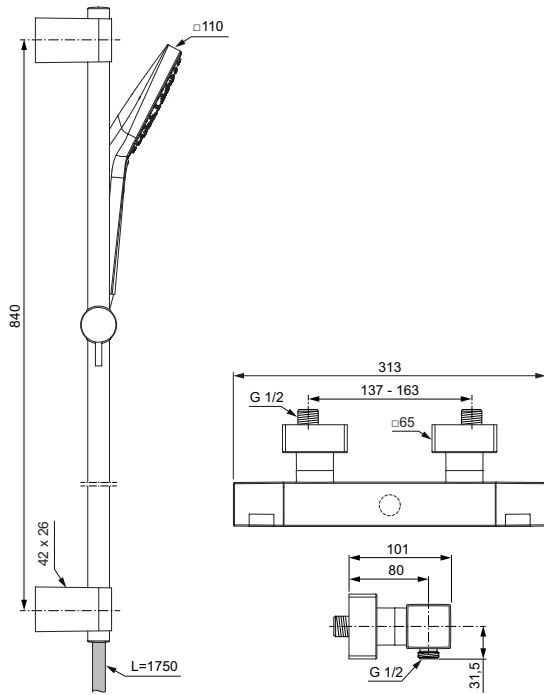

Finishes

AA Chrome

A7536