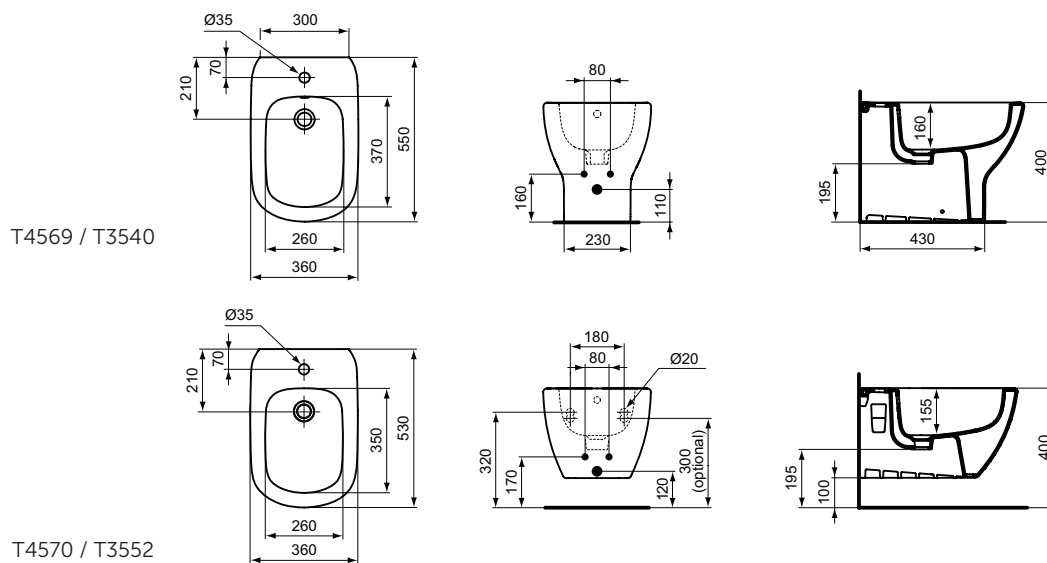

Finishes

- AA Chrome
- 01 Euro White
- V1 Silk White (Matt White)