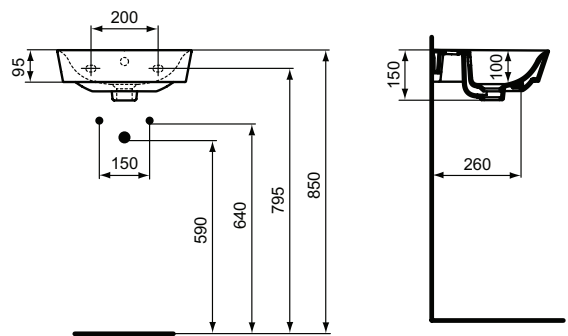

Finishes

- AA Chrome
- XG Silk Black (Matt Black)
- V3 Silk Black (Matt Black)