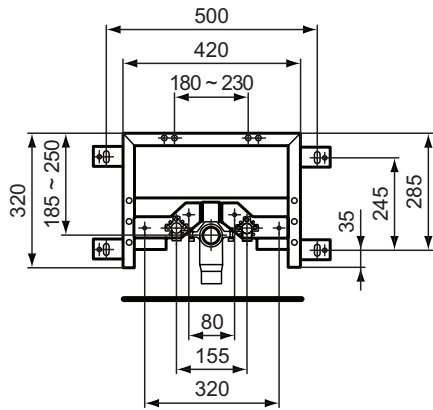

Accessories Included:

- Bidet fixing hardware
- Frame fastening materials
- Outlet bend multi fit 40-32/50-40 mm

Product

Product	W x D x H mm	Kg	Article-No.	Price/EUR
ProSys™ bidet light frame	500 x 80 x 320	3,2	R016567	
ProSys™ bidet half frame	420 x 80-120 x 505	5,9	R015967	