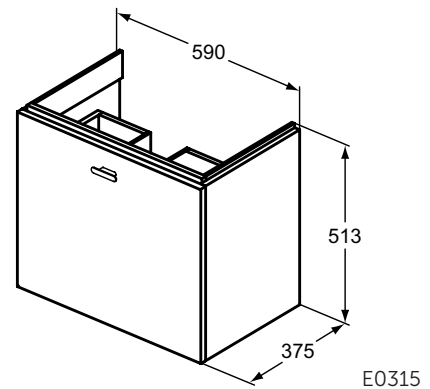

Finishes

WG Glossy White

KR Glossy Grey