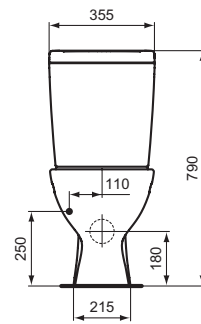

Finishes

01 Euro White

V3370, V3371