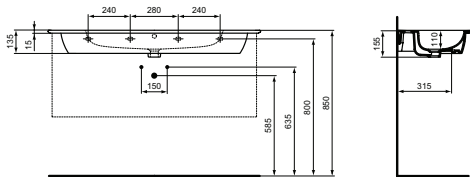

Finishes

- AA Chrome
- 01 Euro White