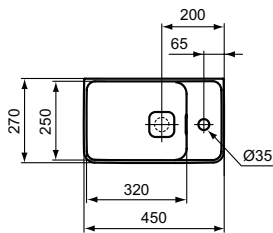

Ceramic products

Description

Handwash basin 45 cm
Tap hole punched, with overflow (slotted shape)
Including waste white cover T360301
Including fixation set TT0299699
In carton box
EN 14688
For assembly with Adapto handwash basin unit 43 cm or alone with siphon
Optional installation with: Click-clack waste with metal cover small T3630AA

Product	W x D x H mm	Kg	Article-No.	Price/EUR
Handwash basin 45 cm, Right tap hole punched, with overflow (slotted shape)	450 x 270 x 170	11,5	T299401	
Handwash basin 45 cm, Left tap hole punched, with overflow (slotted shape)	450 x 270 x 170	11,5	T299501	

Recommended equipment

Fixation set M8 x 90 mm	K714467	
Design siphon G1 1/4 (in case of installation without semi-pedestal and without base cabinet)	E0079AA	
Design stop angle valve (water connection G1/2, connection with mixer 10 mm/ G3/8) - 1 pc	A3491AA	
Siphon waste G1 1/4 - tubular type	A2305AA	
Stop angle valve (water connection G1/2, connection with mixer 10 mm/ G3/8) - 1 pc	B7883AA	
Escutcheon for siphon G1 1/4 (in case installation with mixer without pop-up waste)	B4801AA	
Click-clack waste with metal cover small	T3630AA	

Finishes

- AA Chrome
- 01 Euro White

T2994