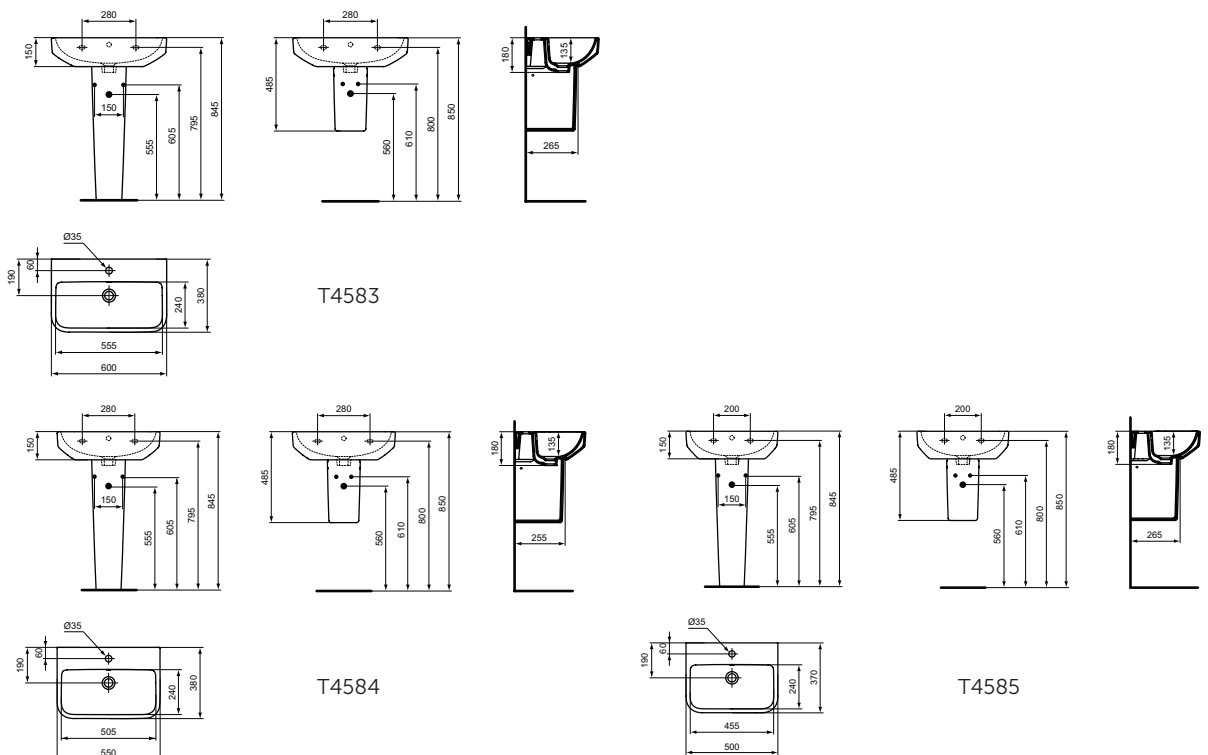

Finishes

- AA Chrome
- 01 Euro White