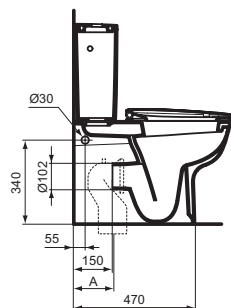

Finishes

01 Euro White