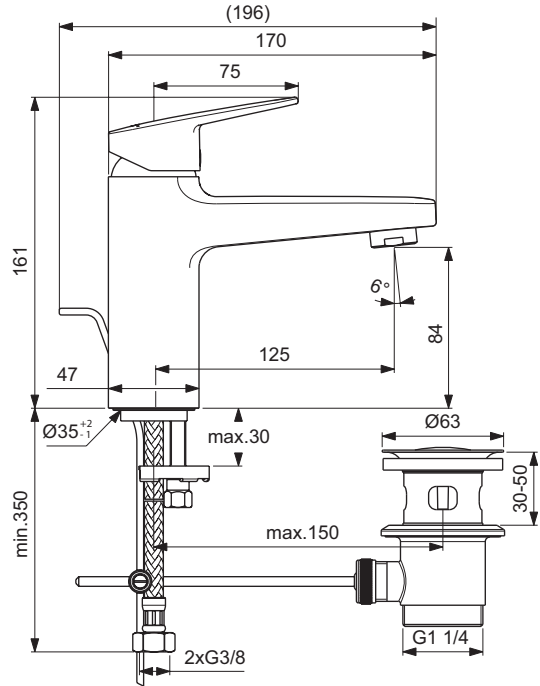

BD232

Sanitary brass