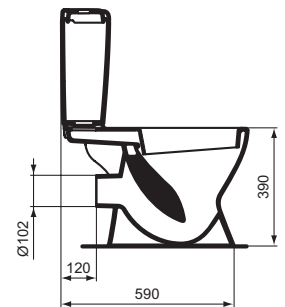

Finishes

01 Euro White

V3370, V3371