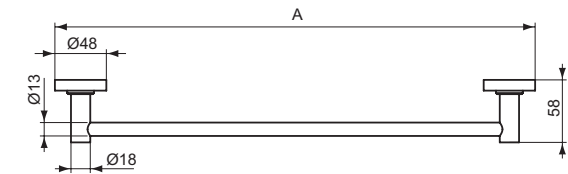

Finishes

AA Chrome

Accessories