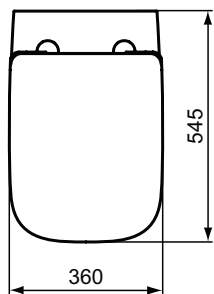

Finishes

01 Euro White