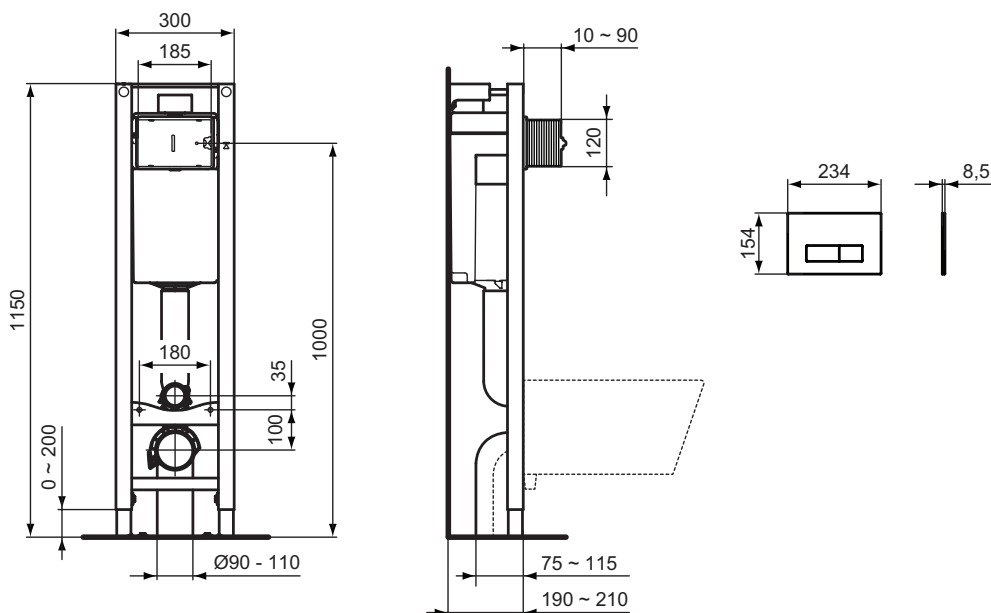

Finishes

- AA Chrome
- AC White