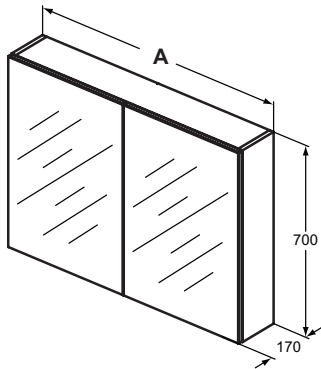

Finishes

AL Aluminium Effect

	A
T3593	1200
T3592	1000
T3591	800
T3590	700