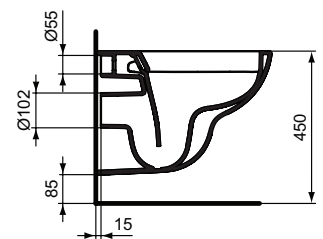

Finishes

- LJ Grey
- 01 Euro White
- 36 Blue
- RN Charcoal