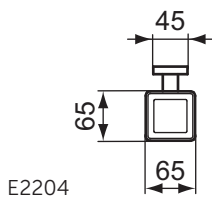

Finishes

AA Chrome