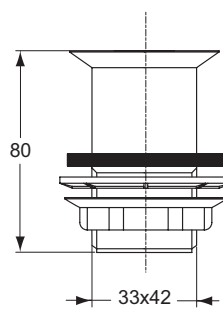

Ceramic products

Description

Free waste G1 1/4 for basin without overflow hole (J3291AA, J3291XG)

Finishes:

- technology electroplating (AA)
- technology powder coating (XG)

Free waste G1 1/2 for basins without overflow hole (D5852AA)

Product

Free waste G1 1/4 for basin without overflow hole

Article-No.

Price/EUR

Free waste G1 1/4 for basin without overflow hole	J3291AA	
	J3291XG	
Free waste G1 1/2 for basins without overflow hole	D5852AA	

Finishes

- AA Chrome
- XG Silk Black

D5852