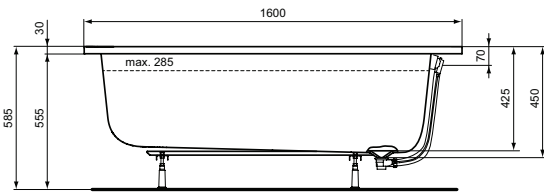

Finishes

- AA Chrome
- 01 Euro White

T4768