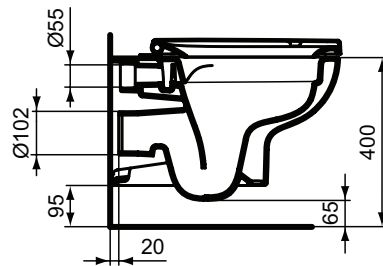

Finishes

01 Euro White

New

Description

Wall mounted bowl RimLS+ Ideal Standard i.life A
Rimless flushing technology - RimLS+
Washdown, horizontal outlet
In carton box
EN 997

Note: RimLS+ WCs installation with pressure flush valve is not recommended!