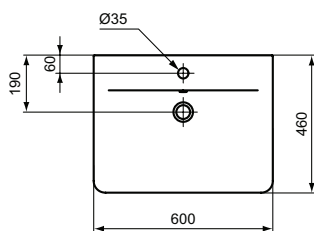

Finishes

- AA Chrome
- XG Silk Black (Matt Black)
- V3 Silk Black (Matt Black)