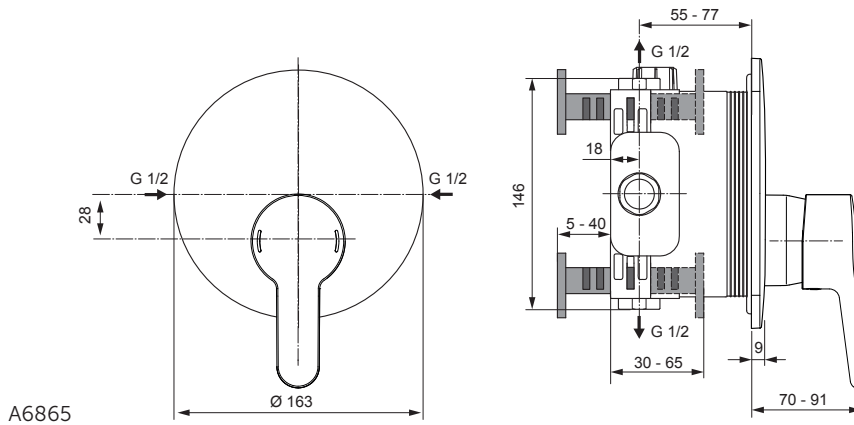

Finishes

AA Chrome