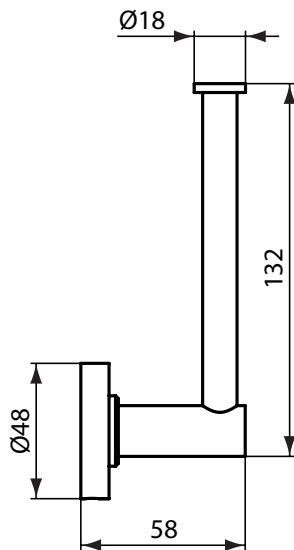

Description

Spare tissue holder without cover
Included fixing set
Finish: technology powder coating (XG)

Product	W x D x H mm	Kg	Article-No.	Price/EUR
Spare tissue holder without cover	48 x 144 x 48	0,3	A9132XG	

Finishes

XG Silk Black