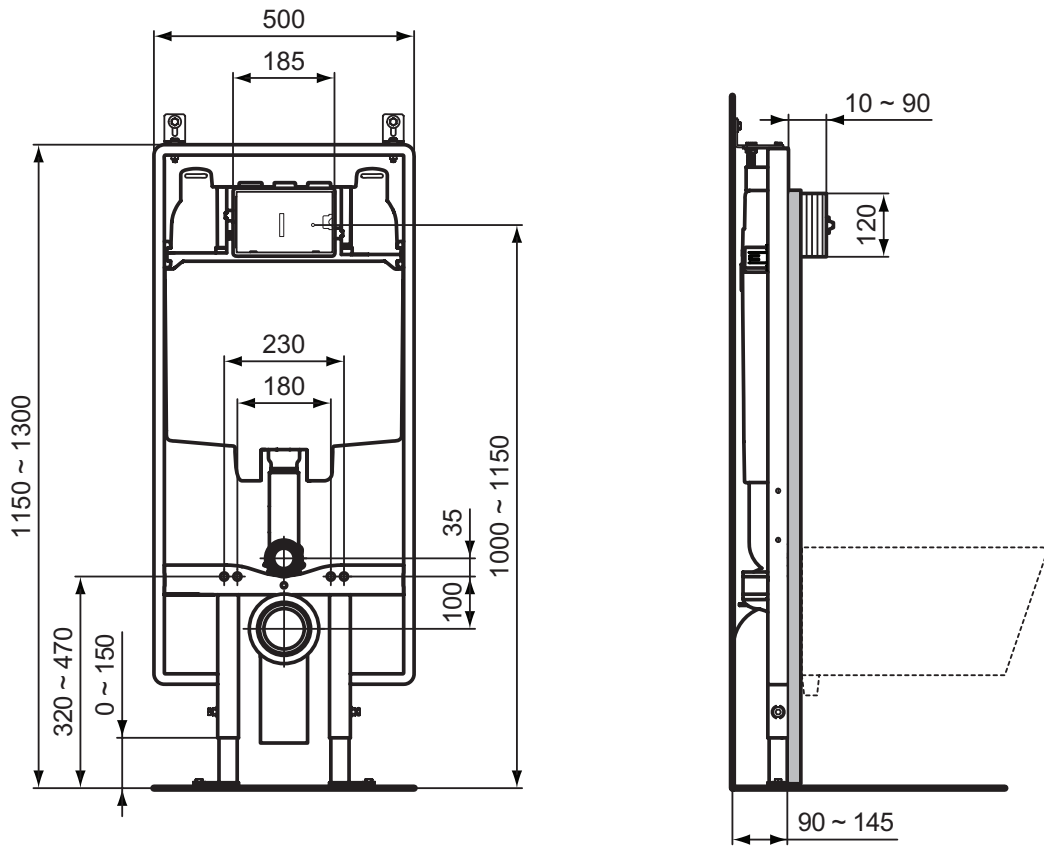

Product	W x D x H mm	Kg	Article-No.	Price/EUR
ProSys™ 80M frame	500 x 90-145 x 1150-1300	14,4	R014367	
Recommended equipment				
Corner installation kit (enables the installation of WCs in bathroom corners), compatible with ProSys™ 120, ProSys™ 80 and ProSys™ Eco frames and freestanding frames			R018567	
Flow rate reducer (reduces flow rate to avoid splashing), compatible with ProSys™ 80			R019867	
Acoustic insulation for wall mounted WC and bidet			R017467	
Noise insulation kit - frame to floor (avoids direct contact between the frame and the floor)			R010667	

Installation systems