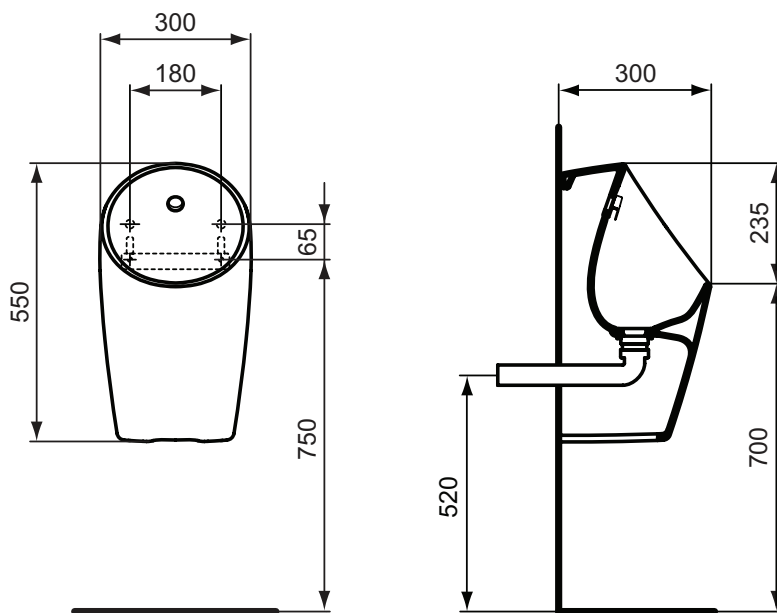

Finishes

01 Euro White