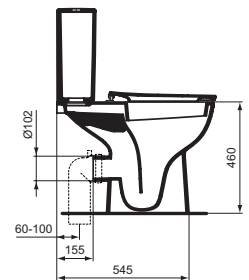

Finishes

01 Euro White