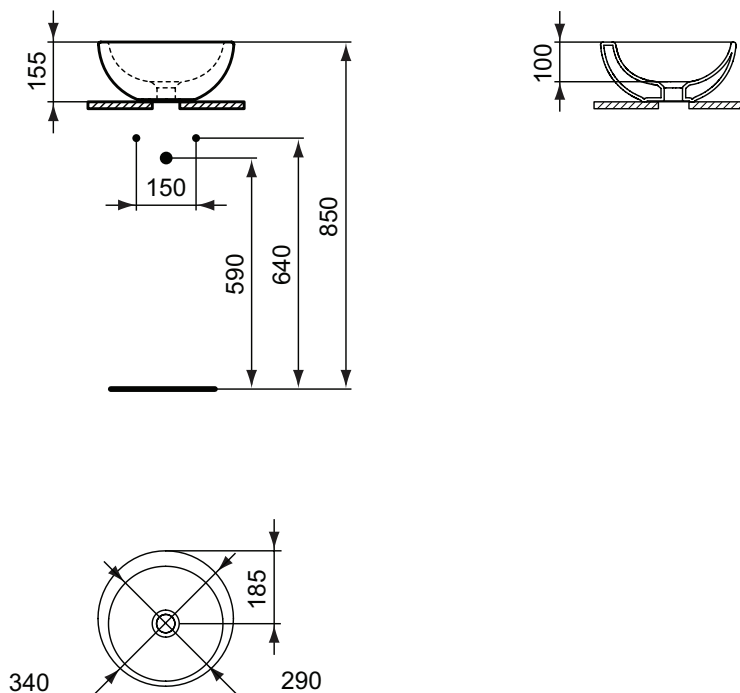

Finishes

AA Chrome

01 Euro White