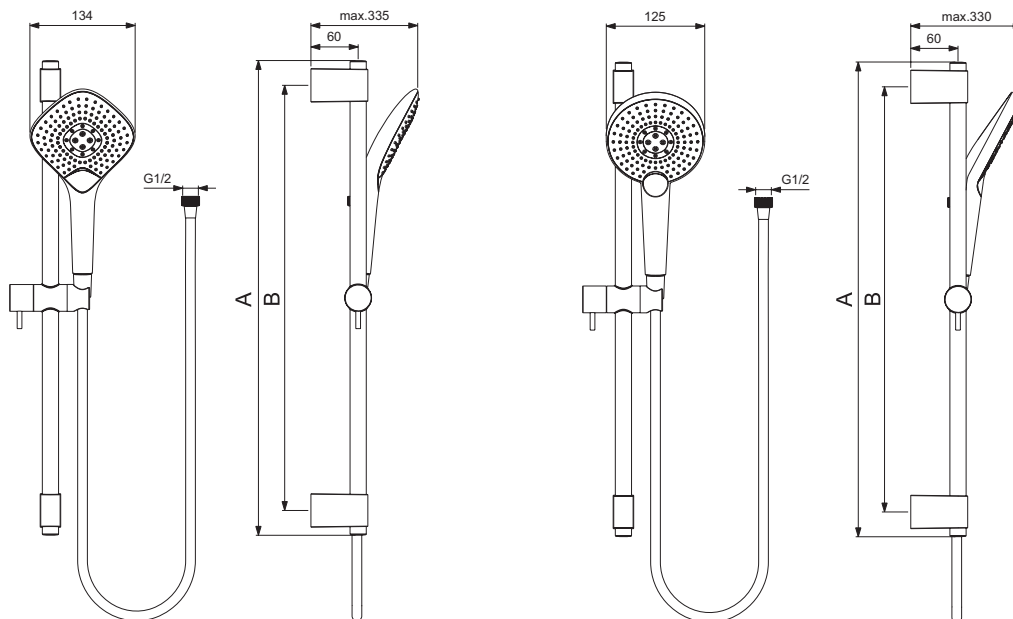

Finishes

AA Chrome

	A	B
B1764AA	903	max 840
B1762AA	603	max 540

	A	B
B1763AA	903	max 840
B1761AA	603	max 540

Showers