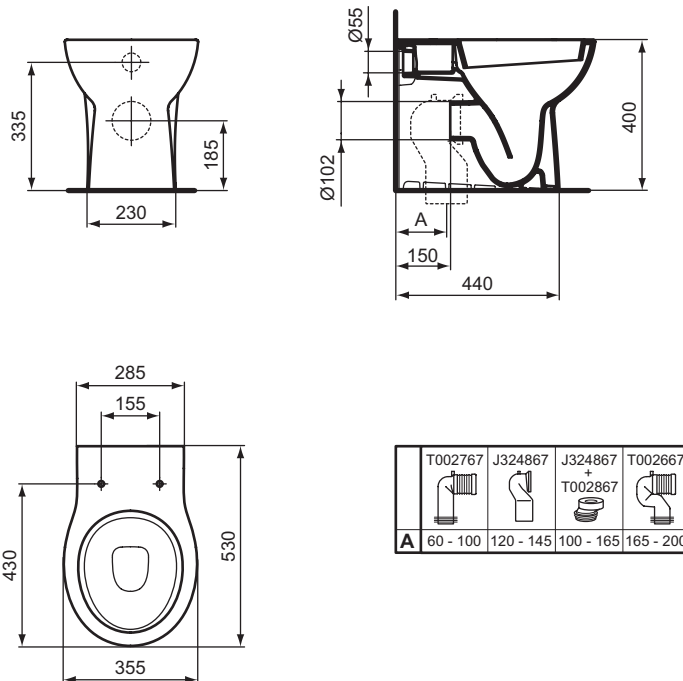

Finishes

01 Euro White