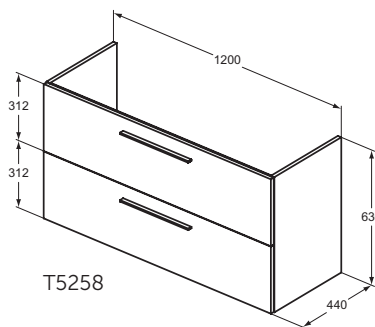

New

Description

Basin unit 120 cm
Wall mounted, 2 drawers, soft close system
Handles not included - separate order
Incl. mounting kit
For assembly with:
- i.Life A Vanity basin 124 cm T462201
Recommended: Space Saving Siphon EE23033967 (please, order separately)

Basin unit 100 cm
Wall mounted, 2 drawers, soft close system
Handles not included - separate order
Incl. mounting kit
For assembly with:
- i.Life A Vanity basin 104 cm T462101
Recommended: Space Saving Siphon EE23033967 (please, order separately)

Basin unit 80 cm
Wall mounted, 2 drawers, soft close system
Handles not included - separate order
Incl. mounting kit
For assembly with:
- i.Life A Vanity basin 84 cm T462001
Recommended: Space Saving Siphon EE23033967 (please, order separately)

Basin unit 60 cm
Wall mounted, 2 drawers, soft close system
Handles not included - separate order
Incl. mounting kit
For assembly with:
- i.Life A Vanity basin 64 cm T461901
Recommended: Space Saving Siphon EE23033967 (please, order separately)

Available April 2022

Product	W x D x H mm	Kg	Article-No.	Price/EUR
Basin unit 120 cm	1200 x 440 x 630	44,4	T5258xx	
Basin unit 100 cm	1000 x 440 x 630	39,3	T5257xx	
Basin unit 80 cm	800 x 440 x 630	32,0	T5256xx	
Basin unit 60 cm	600 x 440 x 630	29,7	T5255xx	

Necessary equipment

Handles not included (Please choose from the different finishes)			T5326XG T5326YE	

Finishes

- XG Silk Black
- YE Brill Aluminium
- **XX:**
- DU Matt White
- NF Sand Beige Matt
- NG Quartz Grey Matt
- NV Carbon Grey Matt
- NH Greige Matt
- NX Natural Oak
- NW Coffee Oak