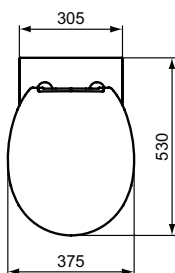

Finishes

- LJ Grey
- 01 Euro White
- 36 Blue
- RN Charcoal