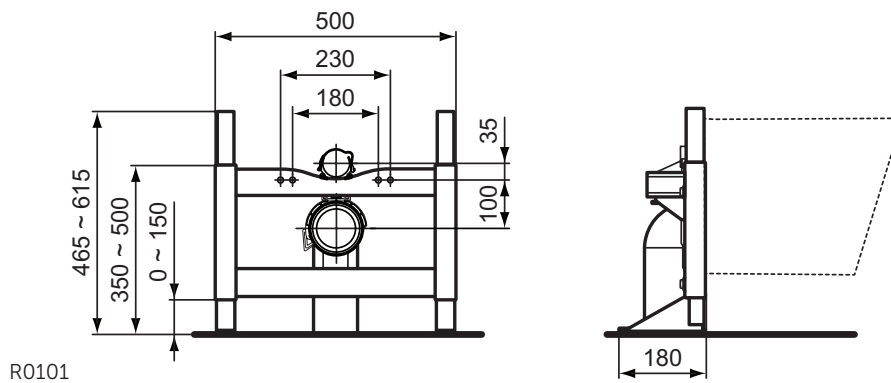

Product

Product	W x D x H mm	Kg	Article-No.	Price/EUR
ProSys™ half frame	500 x 120 x 405-605	3,2	R010067	
ProSys™ freestanding half frame	500 x 180 x 465-615	7,9	R010167