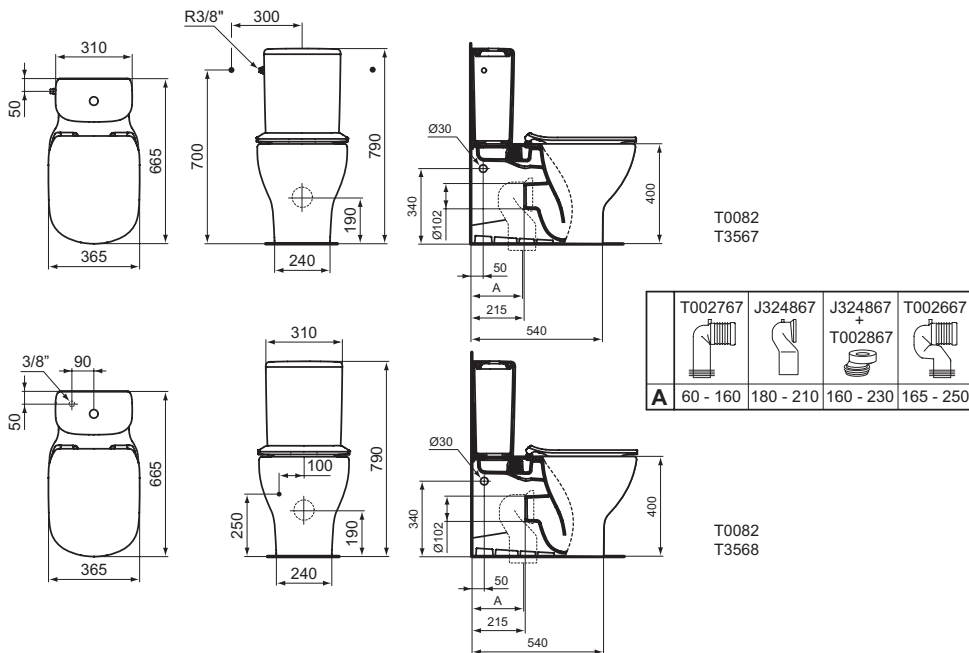

Finishes

V3 Silk Black (Matt Black)