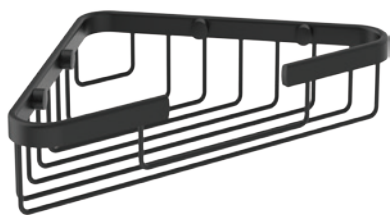

Description

Shower bottle/sponge holder
Corner version
Included fixing set
Finish: technology powder coating (XG)

Product	W x D x H mm	Kg	Article-No.	Price/EUR
Shower bottle / Sponge holder	211 x 127 x 44	0,5	A9105XG	

Finishes

XG Silk Black