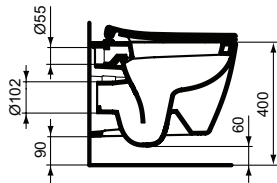

Finishes

01 Euro White