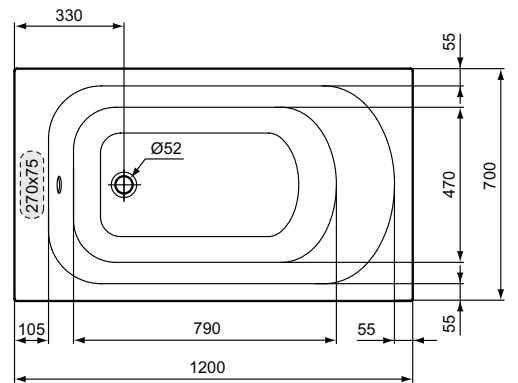

Recommended equipment

Leg set	C896067	
Waste siphon Ø 52 mm	B4812AA	

Finishes

AA Chrome

01 Euro White

W0041

W0040

Wellness