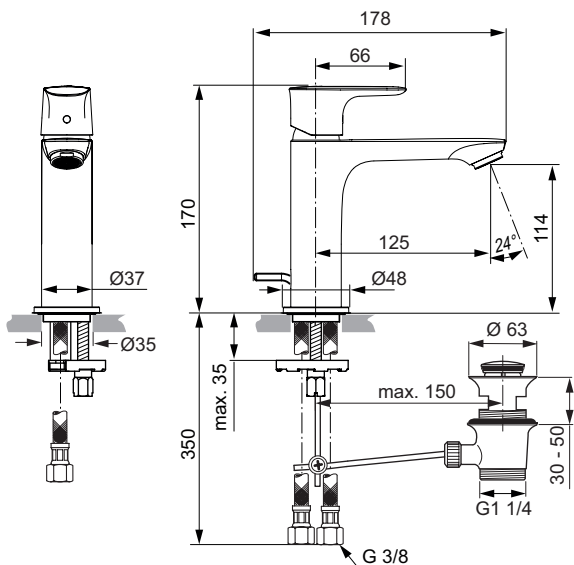

Finishes

- AA Chrome
- A2 Brushed Gold
- A5 Magnetic Grey
- GN Silver Storm

A7012