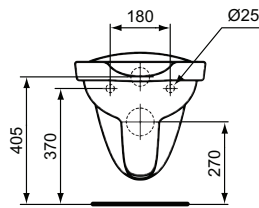

Finishes

01 Euro White