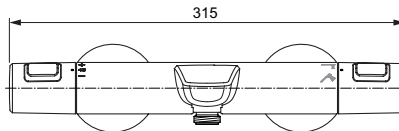

Finishes

XG Silk Black

A7201