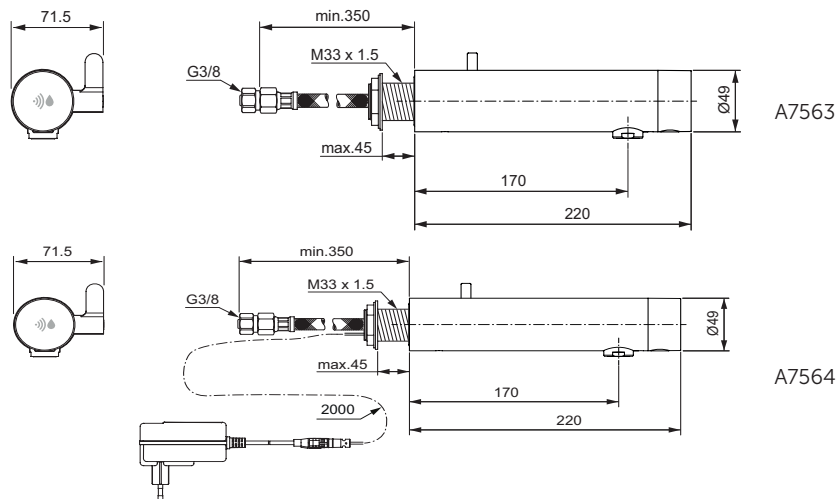

Finishes

- AA Chrome
- B3 Black Onyx
- XG Silk Black