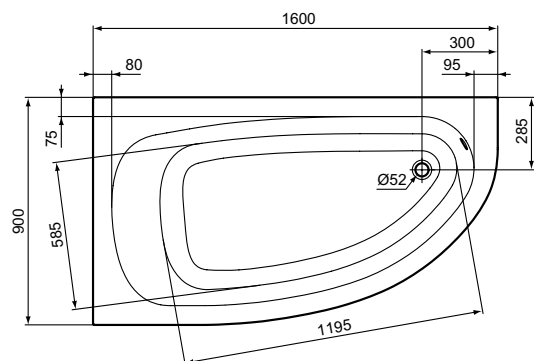

Finishes

- AA Chrome
- 01 Euro White