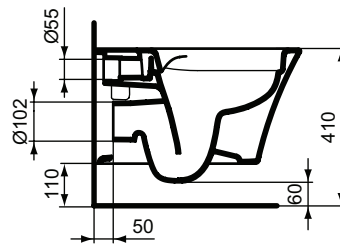

Finishes

01 Euro White