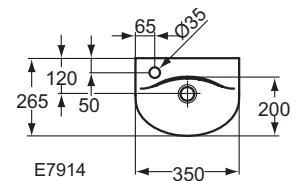

E7914, E7915