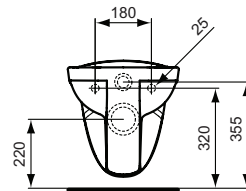

Finishes

01 Euro White

V3906, W7406