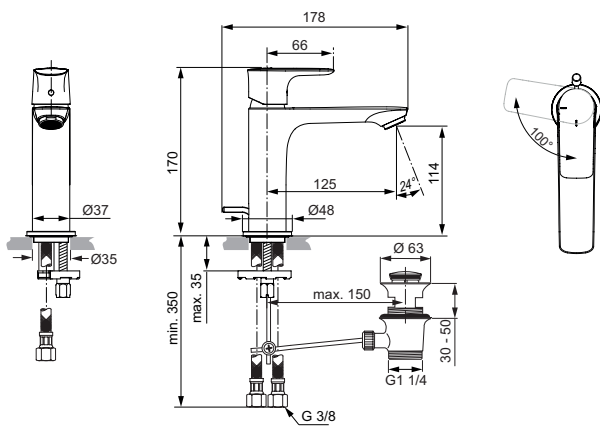

Finishes

- AA Chrome
- A2 Brushed Gold
- A5 Magnetic Grey
- GN Silver Storm

A7013