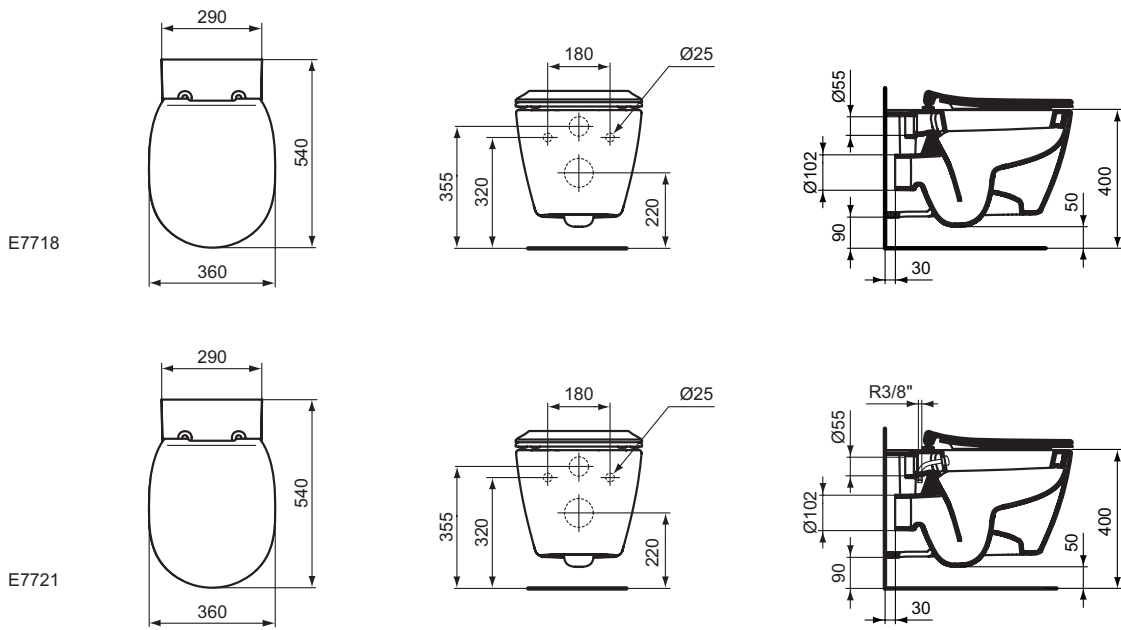

Finishes

01 Euro White