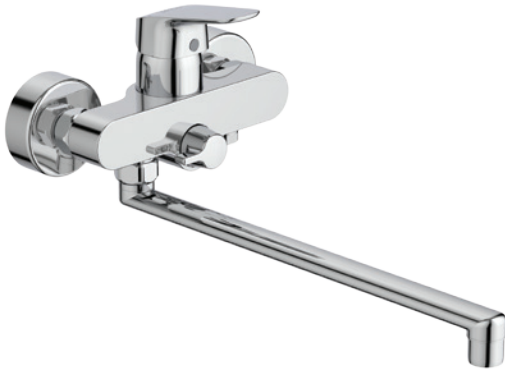

Description

Exposed bath & shower mixer
38 mm cartridge FirmaFlow® ISI with hot water limiter, with Click technology
Brass cast body
Manual ceramic diverter intergrated into the body
Metal handle with red and blue colour indication - printed on handle
S-connectors
Perlator aerator
Check valve
Comply with EN817

Exposed bath & shower mixer with long tubular spout
38 mm cartridge FirmaFlow® ISI with hot water limiter, with Click technology
Brass cast body
Manual ceramic diverter intergrated into the body
Metal handle with red and blue colour indication - printed on handle
S-connectors
Perlator aerator
Check valve
Tubular spout 320 mm
Comply with EN817

Sanitary brass

Product

Product	Article-No.	Price/EUR
Exposed bath & shower mixer with manual ceramic diverter	B1740AA	
Exposed bath & shower mixer with manual ceramic diverter and with long tubular spout	B1741AA	

Finishes

AA Chrome