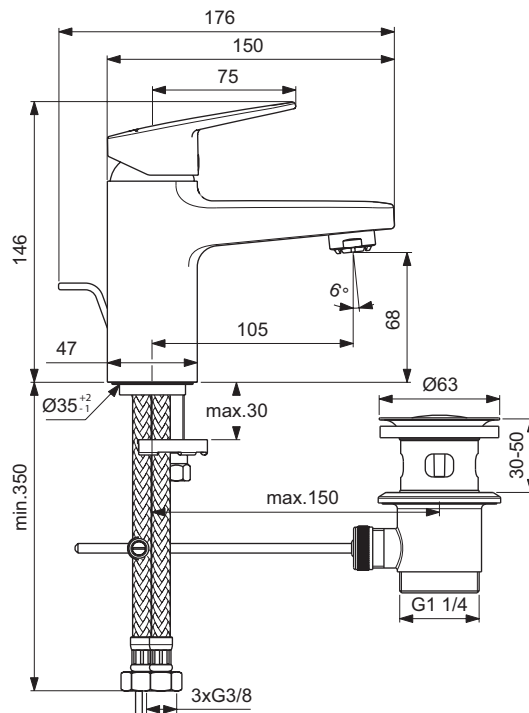

Finishes

AA Chrome