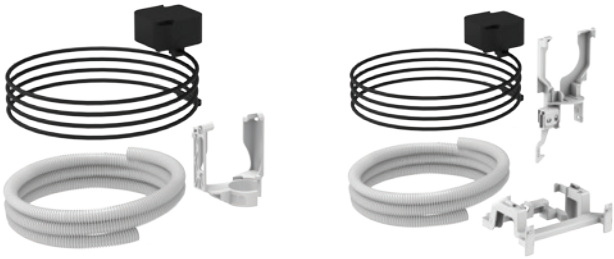

Installation systems

Description

Kit for touchless/sensor control plate Symfo™, Altes™
Mains – 100-240V AC / 6.75V DC
- For ProSys™ 80
- For ProSys™ 120