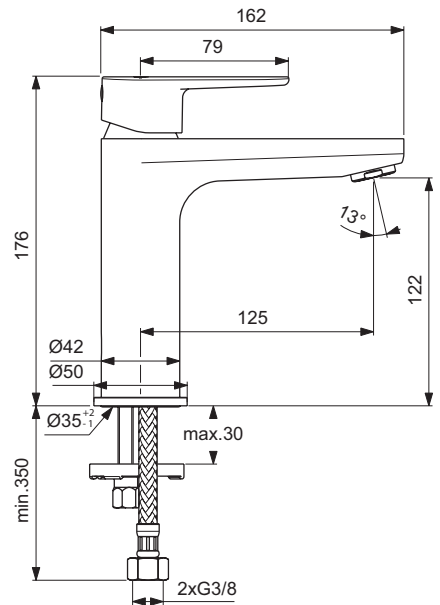

Description

One-hole basin mixer H120
28 mm ceramic cartridge FirmaFlow® with hot water limiter
Metal handle with red and blue indicator
Aerator Perlator with 5 l/min flow rate limiter
Decorative rosette part of the body (one piece)
Easy-Fix system for installation
Flexible hoses G3/8" for water supply system connection
Metal pop-up waste
Finishes:
- technology electroplating (AA)
- technology powder coating (XG)
Comply with EN817

Options:
- without pop-up waste

Sanitary brass

Product

Product	Article-No.	Price/EUR
One-hole basin mixer H120 with metal pop-up waste	BC699AA BC699XG	
One-hole basin mixer H120 without pop-up waste	BC554AA BC554XG	

Finishes

- AA Chrome
- XG Silk Black

BC554