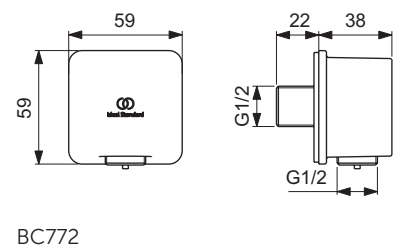

Finishes

- AA Chrome
- A2 Brushed Gold
- A5 Magnetic Grey
- GN Silver Storm