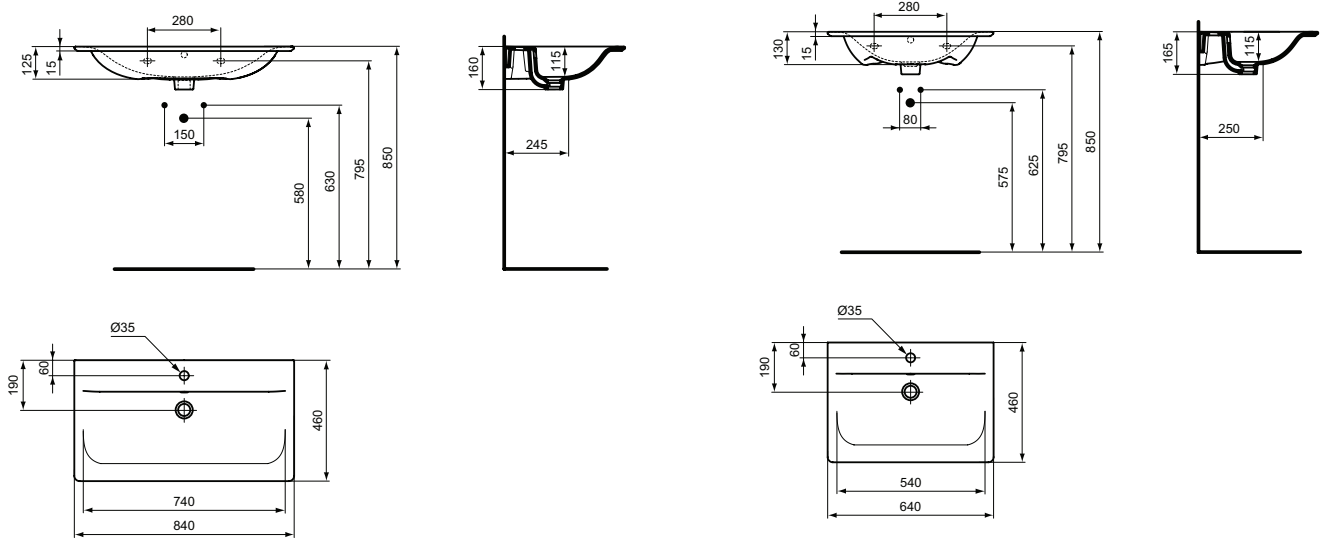

E0289

Finishes

- AA Chrome
- XG Silk Black (Matt Black)
- V3 Silk Black (Matt Black)

E0279