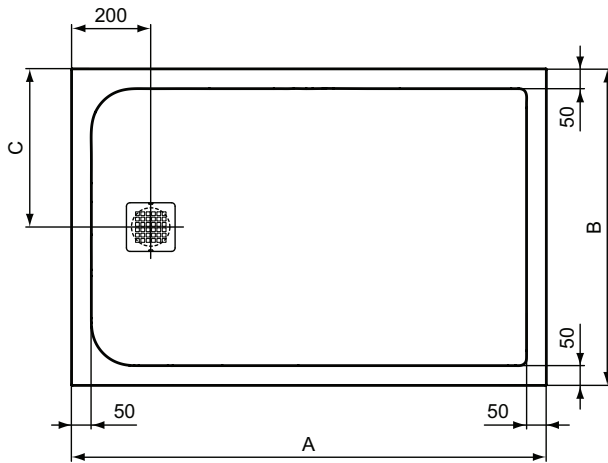

Product	W x D x H mm	Kg	Article-No.	Price/EUR
Rectangular Shower Tray 120x70 cm	1200 x 700 x 30	33,0	K8221FR K8221FS K8221FT K8221FV	
Rectangular Shower Tray 100x90 cm	1000 x 900 x 30	32,8	K8220FR K8220FS K8220FT K8220FV	
Rectangular Shower Tray 100x80 cm	1000 x 800 x 30	31,0	K8219FR K8219FS K8219FT K8219FV	
Rectangular Shower Tray 100x70 cm	1000 x 700 x 30	27,6	K8218FR K8218FS K8218FT K8218FV	
Rectangular Shower Tray 90x70 cm	900 x 700 x 30	25,3	K8190FR K8190FS K8190FT K8190FV	

Recommended equipment

Universal support legs with bi-adhesive stripes (for size 1000 mm and more - 2 pcs K936467 are required)	K936467	
Waste System - without cover to go with the design of the shower tray Stainless steel waste cover	K936367	
Optional: Colour design waste cover (originally the shower trays are delivered with Stainless steel – non-coloured)	KV169FS	
	KV169FR	
	KV169FT	
	KV169FV	

Finishes

- FR Pure white
- FS Concrete grey
- FT Beach sand
- FV Jet black

	A	B	C
K8190	900	700	350
K8218	1000	700	350
K8219	1000	800	400
K8220	1000	900	450
K8221	1200	700	350
K8227	1200	800	400
K8230	1200	900	450
K8232	1200	1000	500
K8234	1400	700	350
K8237	1400	800	400
K8256	1400	900	450
K8276	1600	800	400
K8277	1600	900	450
K8319	1600	1000	500