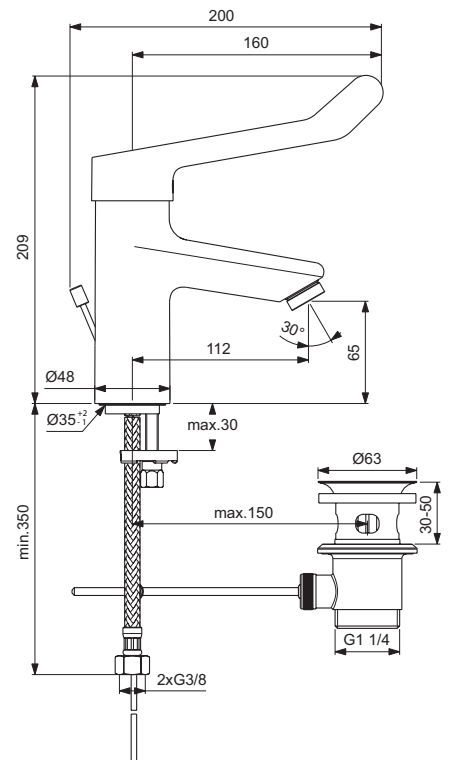

Description

Ceraplus 2 One-hole Basin mixer
Brass cast body with inclined self-draining spout
Metal handle with red and blue colour indication - printed on handle, 110 mm
Metal pop-up waste
Low-aerosol flow straightener in vandal proof housing
Flow restrictor 8,4 l/min (inside cartridge)
PEX flexible hoses G 3/8"
38 mm cartridge HWTC
Easy-Fix system for installation
Noise Class 1
Comply with EN817
All materials used in contact with drinking water are in accordance with KTW, ACS and WRAS requirements
- The same without pop-up waste

Ceraplus 2 One-hole Basin mixer with medical handle
Brass cast body with inclined self-draining spout
Medical Metal handle with red and blue colour indication - printed on handle, 160 mm
Metal pop-up waste
Low-aerosol flow straightener in vandal proof housing
Flow restrictor 8,4 l/min (inside cartridge)
PEX flexible hoses G 3/8"
38 mm cartridge HWTC
Easy-Fix system for installation
Noise Class 1
Comply with EN817
All materials used in contact with drinking water are in accordance with KTW, ACS and WRAS requirements

Product

Product	Article-No.	Price/EUR
One-hole Basin mixer with pop-up waste	BC091AA	
One-hole Basin mixer without pop-up waste	BC092AA	
One-hole Basin mixer with medical handle and pop-up waste	BC097AA	

Finishes

AA Chrome

BC097