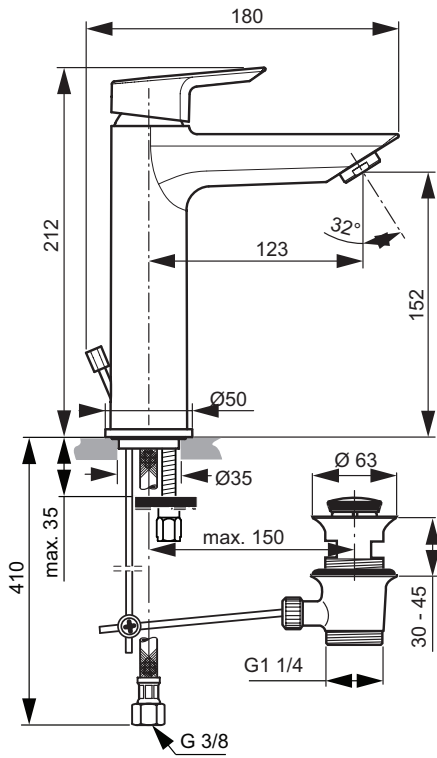

Finishes

AA Chrome

A6563