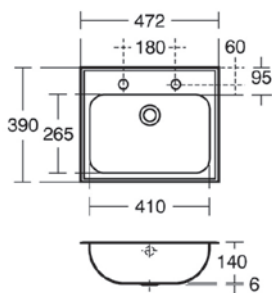

Finishes

MY Stainless Steel

S2628MY