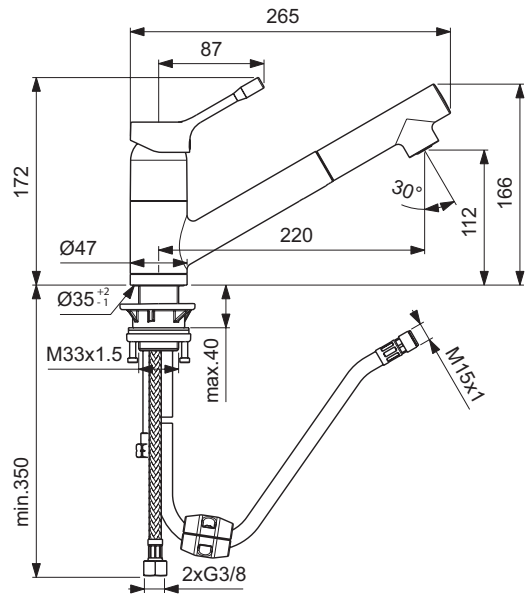

Product

	Article-No.	Price/EUR
One-hole sink mixer with low attached spout	BC292AA	
One-hole sink mixer with pull-out spout	BC294AA	

Finishes

AA Chrome

BC292

BC294

Sanitary brass

Description