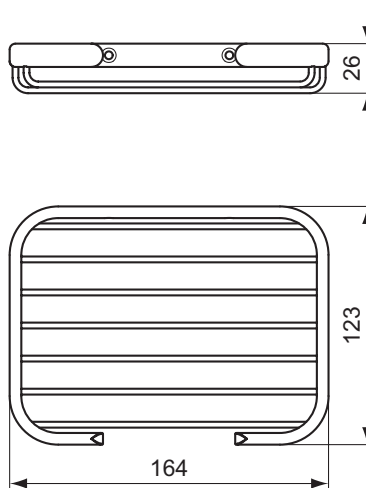

Description

Connect Soap basket corner version
Chrome plated holder
Including fixation set
Wall mounted

Connect Soap basket wall hung
Chrome plated holder
Including fixation set
Wall mounted

Product

Product	W x D x H mm	Kg	Article-No.	Price/EUR
Soap basket corner version	205 x 144 x 26	0,4	A9157AA	
Soap basket wall hung	164 x 123 x 26	0,4	A9158AA	

Finishes

AA Chrome