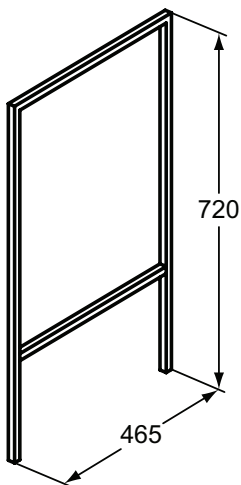

Furniture and mirrors

Product	W x D x H mm	Kg	Article-No.	Price/EUR
Basin structure 105 cm	1050 x 505 x 120	12,5	U8408WG U8408FF U8408FX U8408FW	
Basin structure 85 cm	850 x 505 x 120	10,5	U8407WG U8407FF U8407FX U8407FW	
Basin structure 70 cm	700 x 505 x 120	9,0	U8406WG U8406FF U8406FX U8406FW	
Basin structure 60 cm	600 x 505 x 120	8,0	U8405WG U8405FF U8405FX U8405FW	

Necessary equipment

Bracket for wall mounted Installation (1pc in set)	450 x 120 x 60	0,4	U842867	
Leg for frame for floor standing installation (1pc in set)	465 x 720	2,5	U8599FY	
Frame bar for floor standing installation 120 cm	1200 x 465	2,6	U8603FY	
Frame bar for floor standing installation 105 cm	1050 x 465	2,4	U8602FY	
Frame bar for floor standing installation 85 cm	850 x 465	2,2	U8601FY	
Frame bar for floor standing installation 60 cm	600 x 465	2,0	U8600FY	

Finishes

- FF Wood light brown
- FW Dark Wood
- FX Grey Stone
- WG Glossy White
- FY Dark Grey Anodise

	A
U8593..	1500
U8409..	1200
U8408..	1050
U8407..	850
U8406..	700
U8405..	600

U8599

	A
U8600	600
U8601	850
U8602	1050
U8603	1200