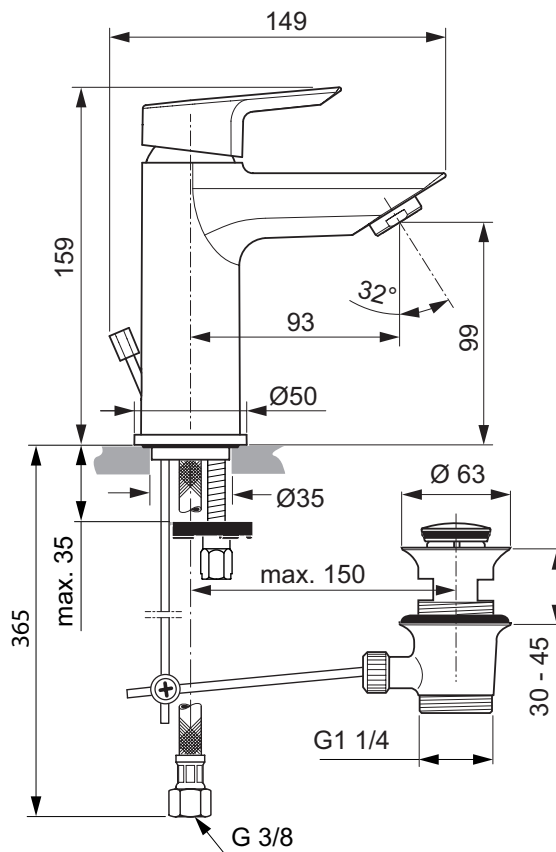

Price/EUR

Finishes

AA Chrome