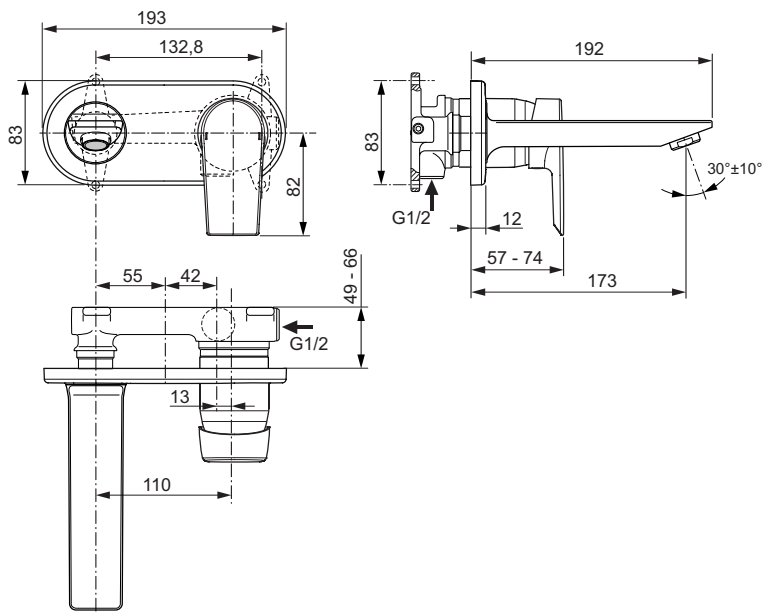

Finishes

AA Chrome

A6578