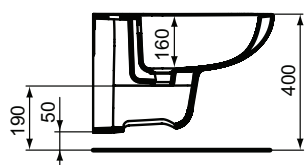

Description

Floor standing BTW bidet
One tap hole
In carton box
EN 14528
Including: Fixation set TT0257919

Wall mounted bidet
One tap hole
In carton box
EN 14528

Recommended equipment

Installation systems (see section Installation systems)

Product	W x D x H mm	Kg	Article-No.	Price/EUR
Floor standing bidet BTW	360 x 530 x 400	23,0	T510101	
Wall mounted bidet	360 x 530 x 350	19,0	T510001	

Recommended equipment

Siphon waste for bidet G1 1/4	A2307AA	
Stop angle valve (water connection G1/2, connection with mixer 10 mm/ G3/8) - 1 pc	B7883AA	

Finishes

- AA Chrome
- 01 Euro White

T5101

T5100