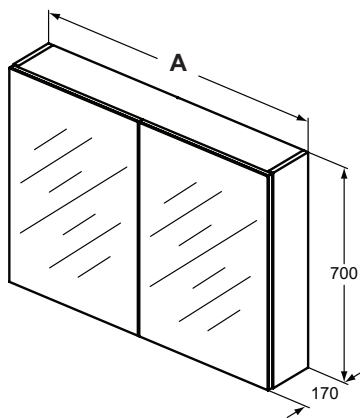

Finishes

AL Aluminium Effect

	A
T3499	1200
T3498	1000
T3442	800
T3439	700