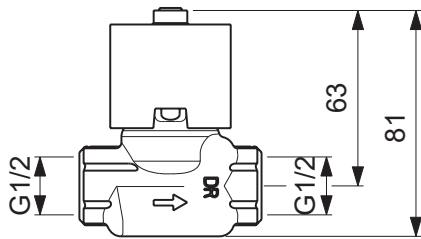

Description

- Alpha New built-in stop valve - Kit 1
- Kit 1 (inner kit) built-in stop valve G1/2, rubber sealing
- Kit 1 (inner kit) built-in stop valve G3/4, rubber sealing

Sanitary brass

Product	Article-No.	Price/EUR
Built-in Kit 1 stop valve, G1/2, rubber sealing	BC461NU	
Built-in Kit 1 stop valve, G3/4, rubber sealing	BC462NU