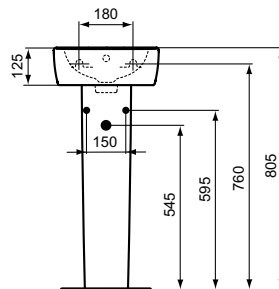

Description

Handwash basin 40 cm
Central tap hole punched, with overflow
In carton box
EN 14688
For assembly with: pedestal small T427201, semi-pedestal small T426701 or alone with siphon

Handwash basins 35 cm
- 1 Left tap hole punched, with overflow
- 1 Right tap hole punched, with overflow
In carton box
EN 14688
For assembly with: pedestal small T427201 or alone with siphon

Pedestal small
Loose on pallet

Semi-pedestal small
Loose on pallet
Including: Fixation set TT0257919

Product	W x D x H mm	Kg	Article-No.	Price/EUR
Handwash basin 40 cm	400 x 360 x 170	11,0	T056701	
Handwash basin 35 cm, Left tap hole punched	350 x 300 x 150	9,0	T056801	
Handwash basin 35 cm, Right tap hole punched	350 x 300 x 150	9,0	T056901	

Recommended equipment

Floor standing pedestal small	T427201
Semi-pedestal small	T426701
Fixation set M8 x 90 mm	K714467
Siphon waste G1 1/4 - tubular type	A2305AA
Stop angle valve (water connection G1/2, connection with mixer 10 mm/ G3/8) - 1 pc	B7883AA
Escutcheon for siphon G1 1/4 (in case installation with mixer without pop-up waste)	B4801AA

Finishes

- AA Chrome
- 01 Euro White

T0568

T0569