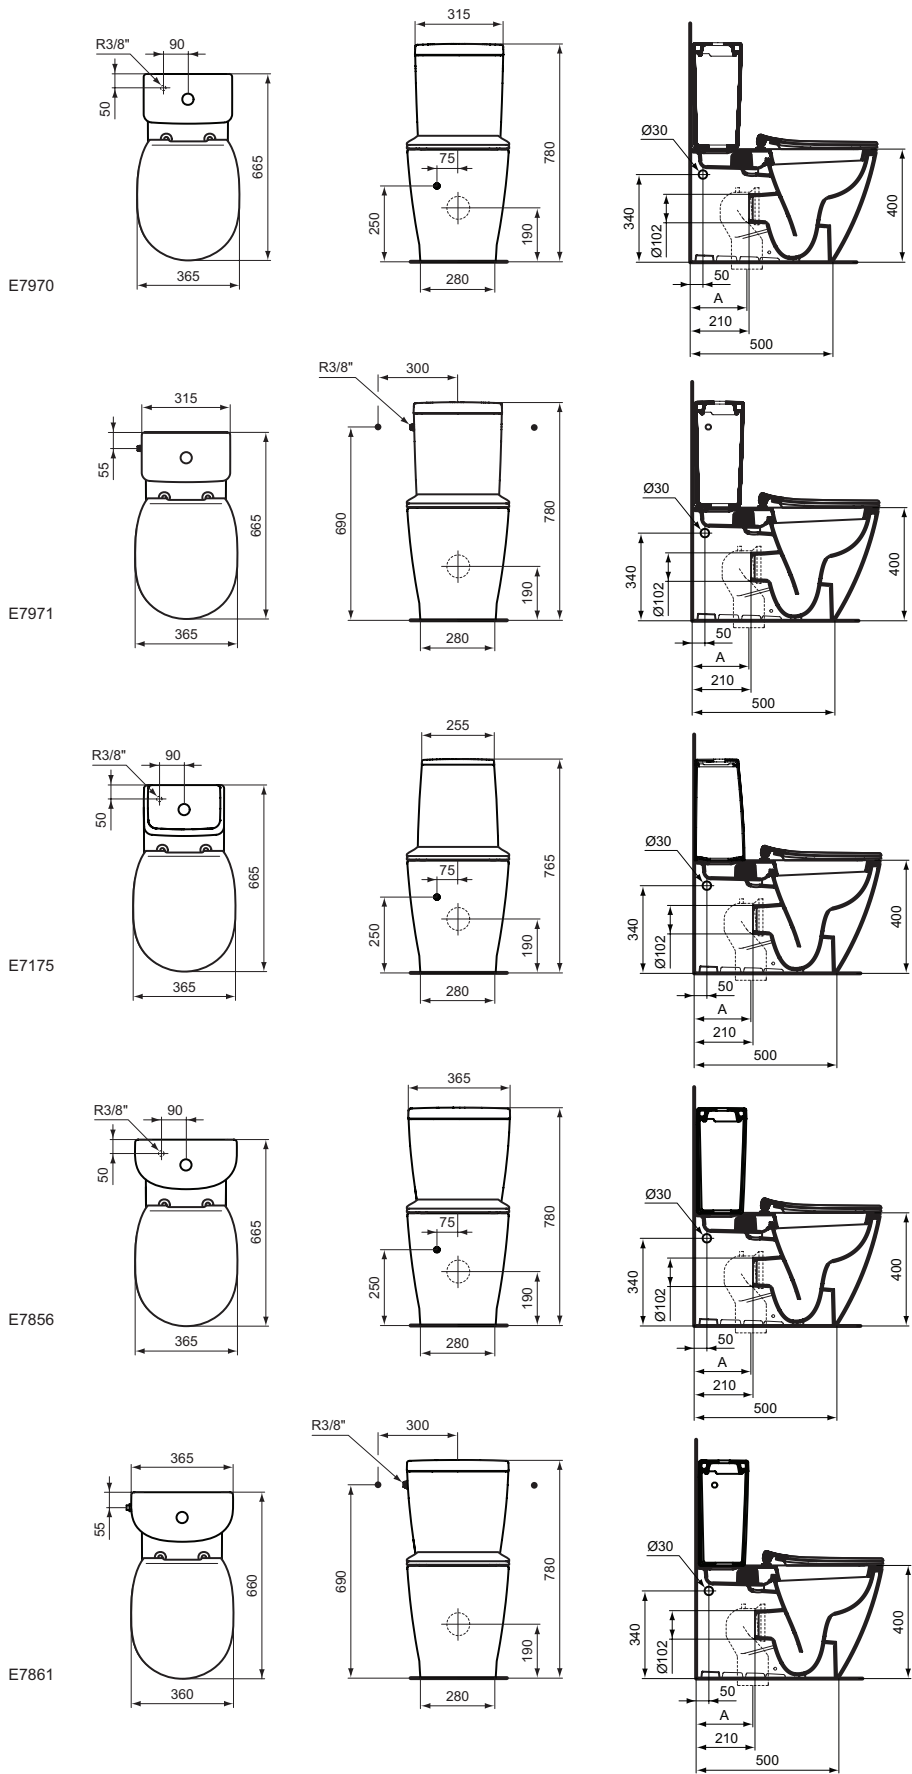

Finishes

01 Euro White

MA Euro white Ideal Plus

E7970

E7971

E7175

E7856

E7861

A 60 - 160	185 - 205	185 - 205	165 - 225	165 - 220	250 - 270