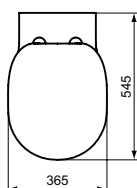

Finishes

01 Euro White