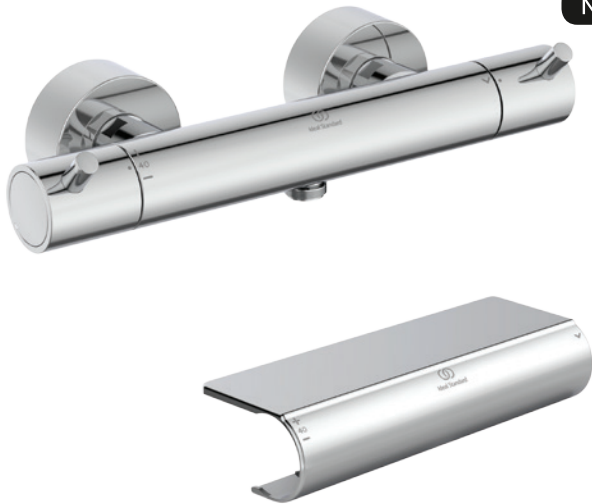

Necessary equipment

EASY-BOX universal built-in Kit 1	A1000NU	
-----------------------------------	----------------	--

Finishes

XG Silk Black

Sanitary brass

New

Description

Ceratherm T125 Shower exposed thermostatic mixer
 Exposed model: S-Connectors with noise reducer included
 Cylindrical rosettes and S-connectors nuts
 FirmaFlow® Therm cartridge with adjustable permanent Hot water stop
 Volume control with Ceramic valve, 180° operation
 Metal handles with cylindrical pin for easy grip feature
 Pin handle function as button for 40° override
 Pin handle function as button for 50% override
 Cool body technology
 G 1/2" central shower outlet from metal
 Check valves for both inlets
 Comply with EN 1111