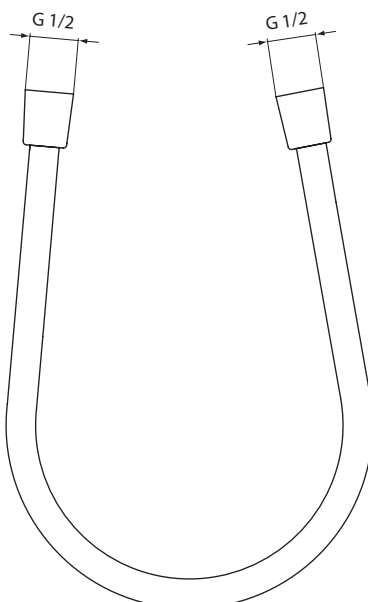

Description

Ultraflex shower hose

Sizes: 1750 mm, 1350 mm

Plastic
Universal Connection G1/2"
5 bar flow pressure resistance
Up to 50kg strength
2 years warranty

Product	Article-No.	Price/EUR
Ultraflex shower hose 1750 mm	BG175AA	
Ultraflex shower hose 1350 mm	BG135AA