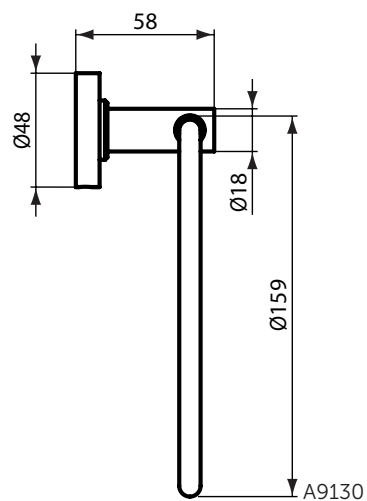

Finishes

XG Silk Black