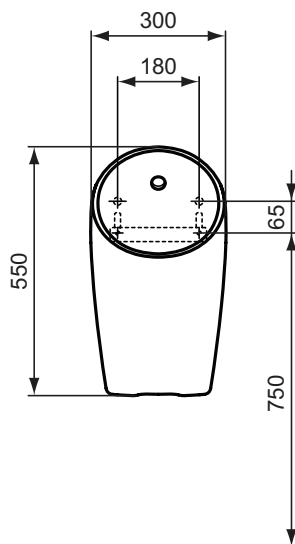

Finishes

01 Euro White