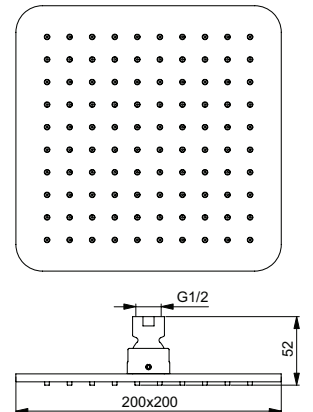

Product	Article-No.	Price/EUR
Shower head round Ø300 mm	A5803XG	
Shower head round Ø200 mm	BD140XG	
Shower head square 200x200 mm	B0024XG	

Finishes

XG Silk Black

A5803

BD140

B0024

Showers

Description