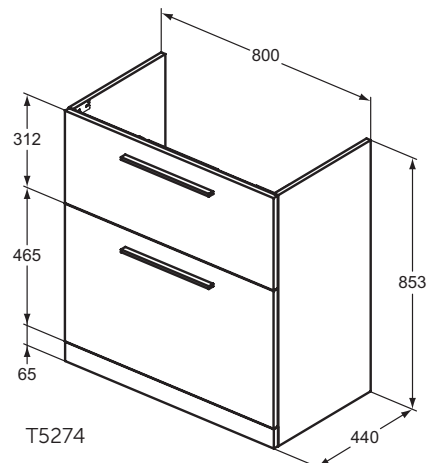

Furniture and mirrors

New

Description

Basin unit 80 cm - floor standing
Floor standing, 2 drawers, soft close system
Handles not included - separate order
Incl. mounting kit

For assembly with:

- i.Life A Vanity basin 84 cm T462001

Recommended: Space Saving Siphon EE23033967 (please, order separately)

Basin unit 60 cm - floor standing

Floor standing, 2 drawers, soft close system
Handles not included - separate order
Incl. mounting kit

For assembly with:

- i.Life A Vanity basin 64 cm T461901

Recommended: Space Saving Siphon EE23033967 (please, order separately)

Available April 2022

Product	W x D x H mm	Kg	Article-No.	Price/EUR
Basin unit 80 cm - floor standing	800 x 440 x 853	38,2	T5274xx	
Basin unit 60 cm - floor standing	600 x 440 x 853	32,9	T5273xx	
Necessary equipment				
Handles not included (Please choose from the different finishes)			T5326XG	
			T5326YE	

Finishes

- XG Silk Black
- YE Brill Aluminium
- **XX:**
- DU Matt White
- NF Sand Beige Matt
- NG Quartz Grey Matt
- NV Carbon Grey Matt
- NH Greige Matt
- NX Natural Oak
- NW Coffee Oak