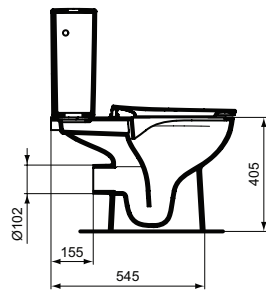

Finishes

01 Euro White

W3283