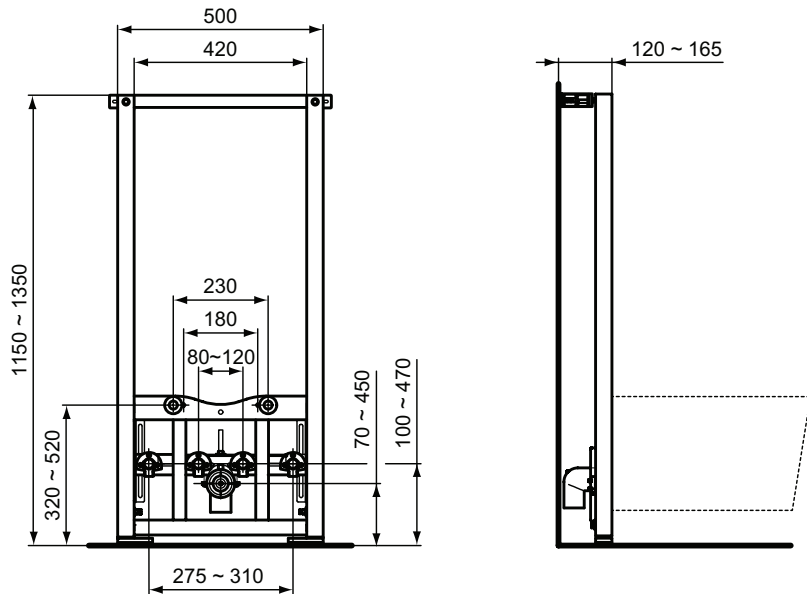

Accessories Included:

- Bidet fixing hardware
- Frame fastening materials
- Outlet bend multi fit 40-32/50-40 mm
- G ½ fittings for water connection - 2 pcs

Installation systems

Product	W x D x H mm	Kg	Article-No.	Price/EUR
ProSys™ bidet frame	500 x 120-165 x 1150-1350	13,0	R016267	