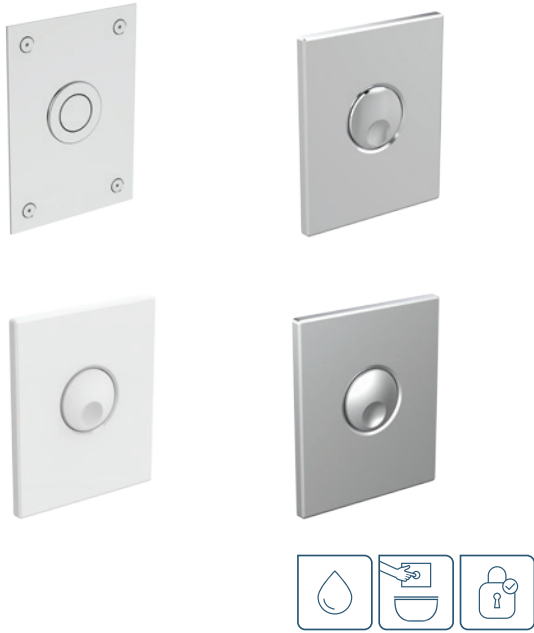

Installation systems

Product	W x D x H mm	Kg	Article-No.	Price/EUR
Septa Pro™ U1 urinal flush actuator	119 x 6 x 139	2,0	P0114AA	

Finishes

AA Stainless Steel

Installation systems

Description

Septa Pro™ U2 urinal flush actuator