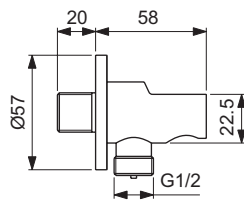

Finishes

XG Silk Black