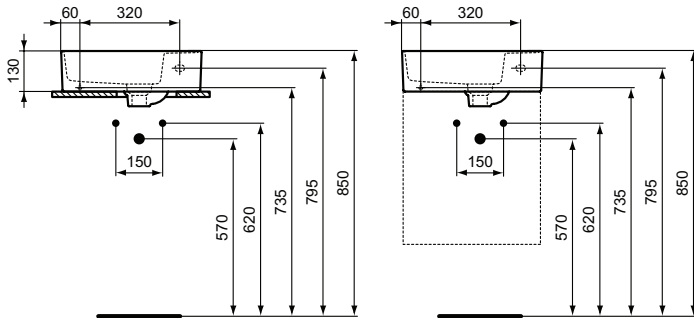

Finishes

- AA Chrome
- 01 Euro White