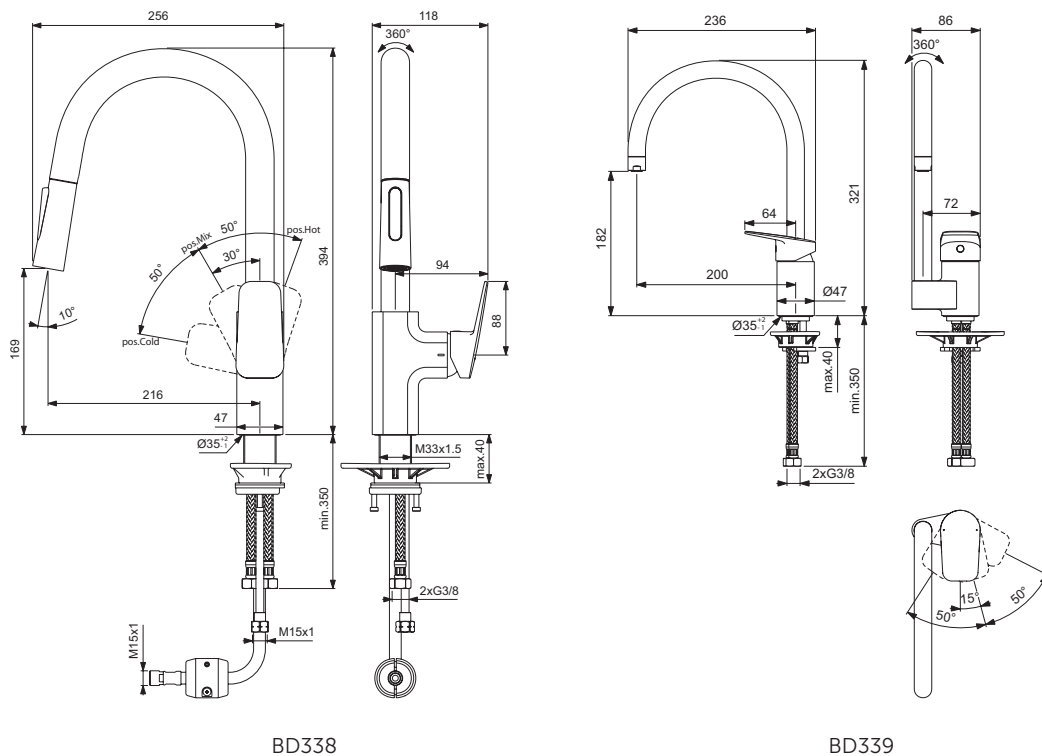

Finishes

AA Chrome