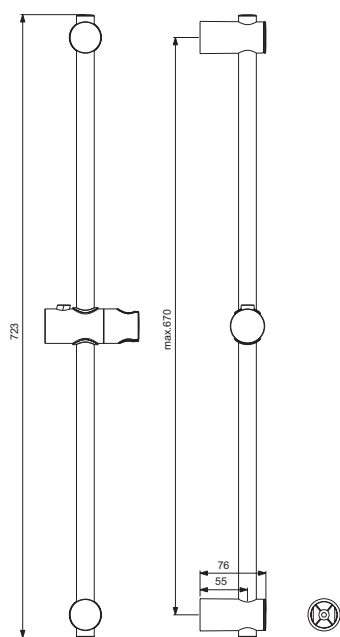

Price/EUR

Finishes

AA Chrome

B9421