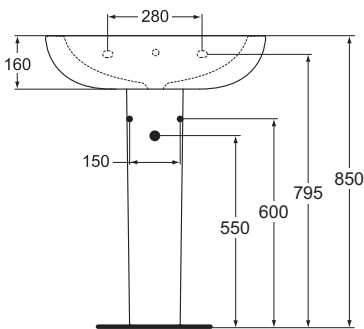

Finishes

- AA Chrome
- 01 Euro White

* 150 in case of installation without semi-pedestal