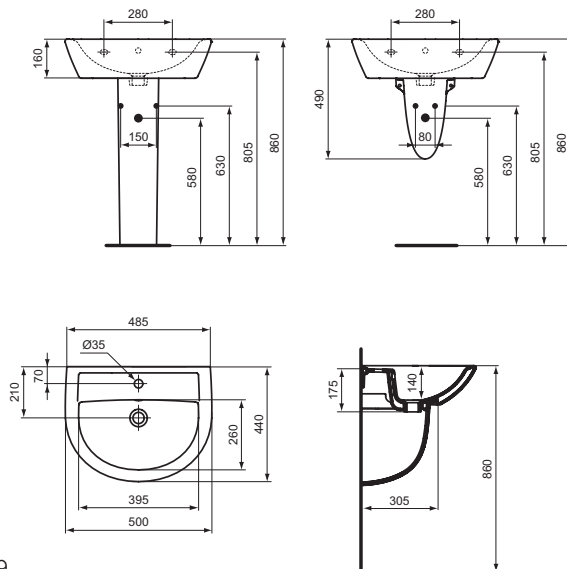

Finishes

- AA Chrome
- 01 Euro White

W3328, W3329