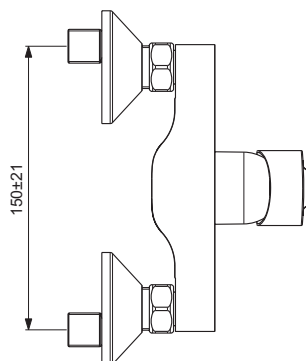

Price/EUR

Finishes

AA Chrome