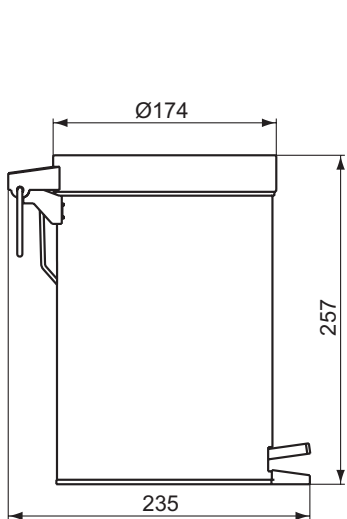

Finishes

- AA Chrome
- MY Stainless Steel

A9104