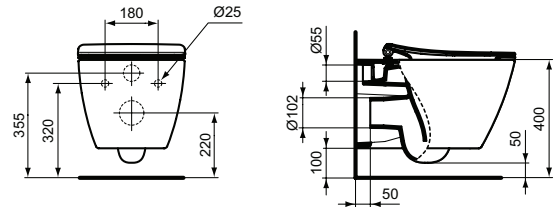

Finishes

01 Euro White

T002767	T002767	J324867	J324867	T002667	T682067
T002867	T002867		T002867		
A 60 - 85	80 - 105	125 - 135	105 - 155	165 - 185	185 - 200