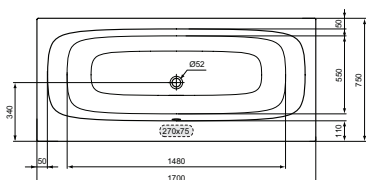

New

Description

Ideal Standard i.life rectangular double-ended acrylic bathtub

Sizes:
1700 x 750 mm - 280 l;
1800 x 800 mm - 325 l;
1900 x 900 mm - 400 l;

Type: for drop-in installation or for combination with panels (front and side)
Material: acrylic bathtub, 4 mm acrylic sheet with GRP reinforcement of the bottom and rim
Waste hole & overflow hole: Ø 52 mm
Complies with EN 14516

Recommended equipment:

Leg set C896067
Waste syphon Ø 52 mm, chrome K7804AA
Wall brackets for bathtubs (3 pcs.) K711167
Fixation set for front panel T482901
Fixation set for side panel T483001

Available April 2022

Product	W x D x H mm	Kg	Article-No.	Price/EUR
Rectangular double-ended acrylic bathtub 170x75	1700 x 750 x 450		T476301	
Rectangular double-ended acrylic bathtub 180x80	1800 x 800 x 450		T476401	
Rectangular double-ended acrylic bathtub Duo 190x90	1900 x 900 x 450		T476501	
Fixation set for front panel			T482901	
Fixation set for side panel			T483001	
Front panel 190	1900 x 550		T478701	
Front panel 180	1800 x 550		T478601	
Front panel 170	1700 x 550		T478501	
Side panel 90	900 x 550		T479101	
Side panel 75	750 x 550		T478901	
Side panel 80	800 x 550		T479001	

Recommended equipment

Leg set	C896067	
MULTIPLEX Waste syphon Ø 52 mm, chrome	K7804AA	
Wall brackets for bathtubs (3 pcs.)	K711167	

Finishes

- AA Chrome
- 01 Euro White

T4763