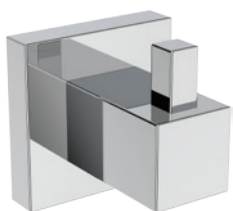

Finishes

AA Chrome

Accessories

Description

Single robe hook
Included fixing set

Double robe hook
Included fixing set

Product	W x D x H mm	Kg	Article-No.	Price/EUR
Single robe hook	45 x 48 x 49	0,2	E2192AA	
Double robe hook	87 x 66 x 45	0,2	E2193AA	