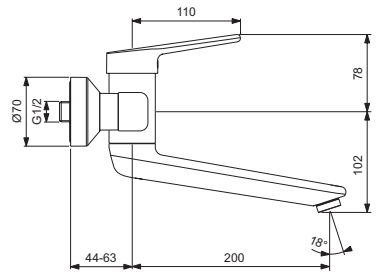

Finishes

AA Chrome

BC111

BC113

BC116

Public sector solutions