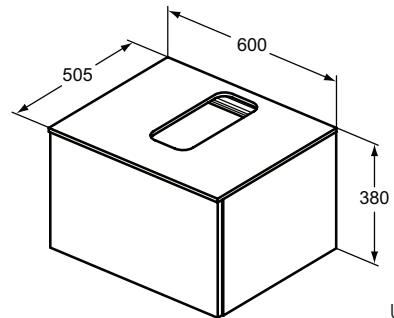

Description

Basin unit with 1 drawer
Wall mounted
1 drawer with Push-to-open system (no handle)
Worktop with cut
Including mounting kit
Recommended: Space Saving Siphon EE23033967 (please, order separately)

Vessel basins compatibility:
Strada vessel basins: K0776, K0816, K0781
Strada II vessel basins: T2998, T2999, T2966, T2965, T2967, T2962, T2963, T2981, T3604, T2929, T2959, T2961

Basins compatibility:
Connect Cube basins: E7730 (only for 70 cm basin unit), E7945, E7844
Connect Sphere basins: E7864
Strada basins: K0777, K0778, K0782 (only for 70 cm basin unit)

Type of materials: See section Technical information: Materials

Furniture and mirrors

Product	W x D x H mm	Kg	Article-No.	Price/EUR
Basin unit 70 cm with 1 drawer	700 x 505 x 380	19,0	U8595WG U8595FF U8595FX U8595FW	
Basin unit 60 cm with 1 drawer	600 x 505 x 380	17,5	U8594WG U8594FF U8594FX U8594FW	

Recommended equipment

Space Saving Siphon	EE23033967	

Finishes

- FF Wood light brown
- FW Dark Wood
- FX Grey Stone
- WG Glossy White

U8594