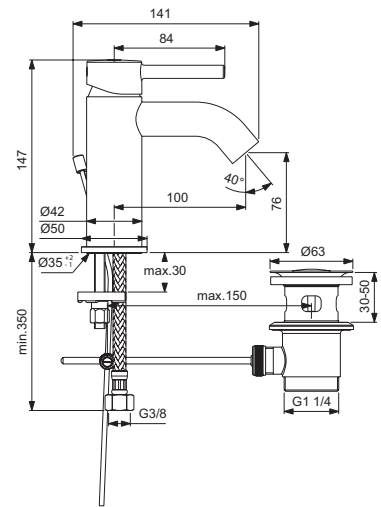

Description

One-hole basin mixer
28 mm ceramic cartridge FirmaFlow® with hot water limiter
Metal handle with red and blue colour indication
Cache aerator with 5 l/min flow rate limiter
Easy-Fix fixation
Flexible hoses G3/8" for water supply
Comply with EN817

Finishes:

- technology electroplating (AA)
- technology powder coating (XG)

Options:

- with Click waste (for combination with ceramic washbasin with overflow)
- with metal pop-up waste
- without pop-up waste

Product

One-hole basin mixer with Click waste

One-hole basin mixer with pop-up waste

One-hole basin mixer without pop-up waste

Article-No.

Price/EUR

BC186AA	
BC193AA	
BC193XG	
BC268AA	
BC268XG	

Finishes

- AA Chrome
- XG Silk Black

Sanitary brass