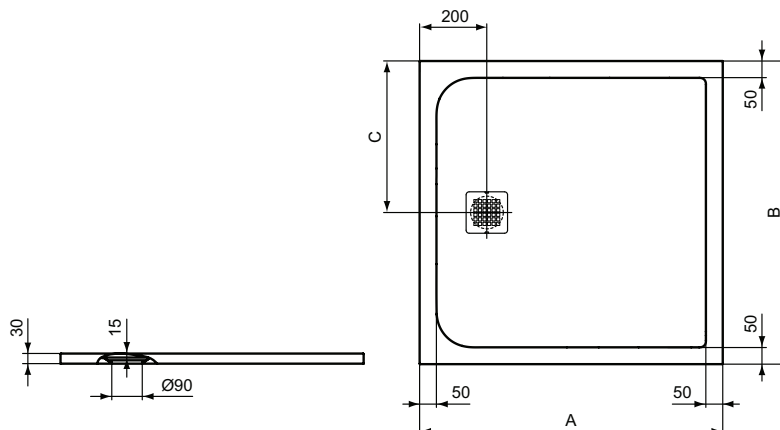

Finishes

- FR Pure white
- FS Concrete grey
- FT Beach sand
- FV Jet black

	A	B	C
K8214	800	800	400
K8215	900	900	450
K8216	1000	1000	500
K8318	1200	1200	600

Wellness