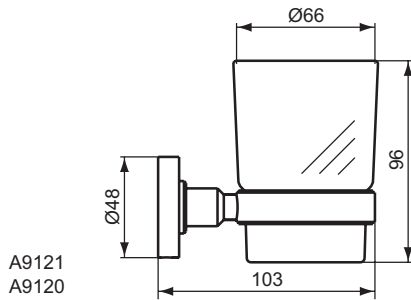

Finishes

- AA Chrome
- MY Stainless Steel

Accessories