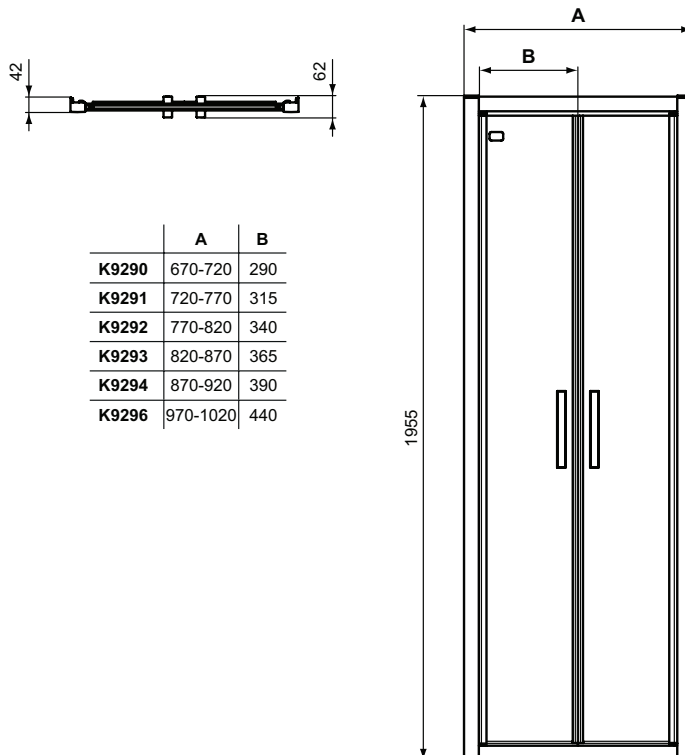

Finishes

EO Silver profile

	A	B
K9290	670-720	290
K9291	720-770	315
K9292	770-820	340
K9293	820-870	365
K9294	870-920	390
K9296	970-1020	440