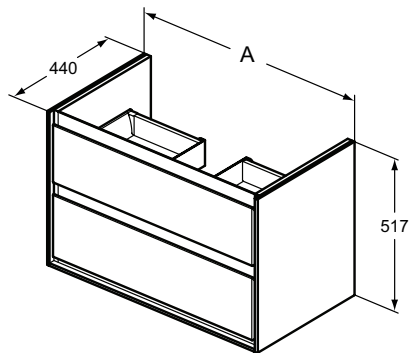

A
E0821	1000
E0819	800
E0818	600