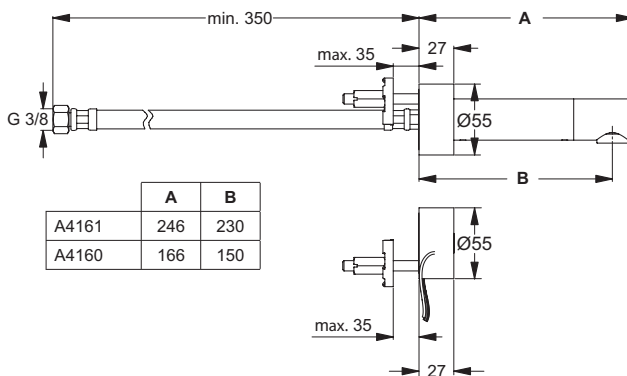

Finishes

AA Chrome