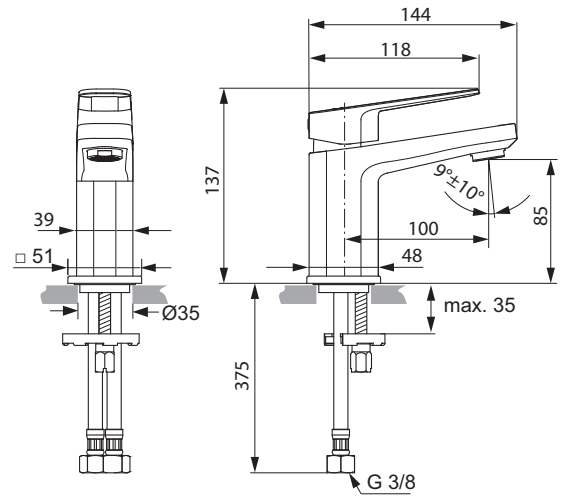

A6331

Sanitary brass