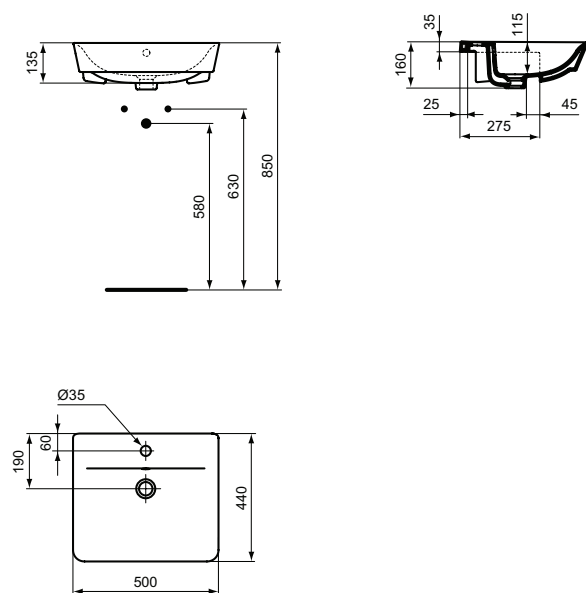

Finishes

- AA Chrome
- 01 Euro White