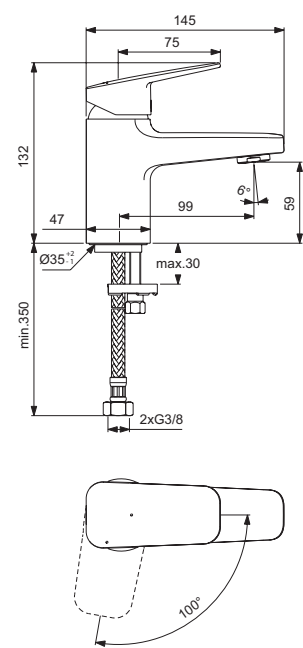

BD201

Sanitary brass