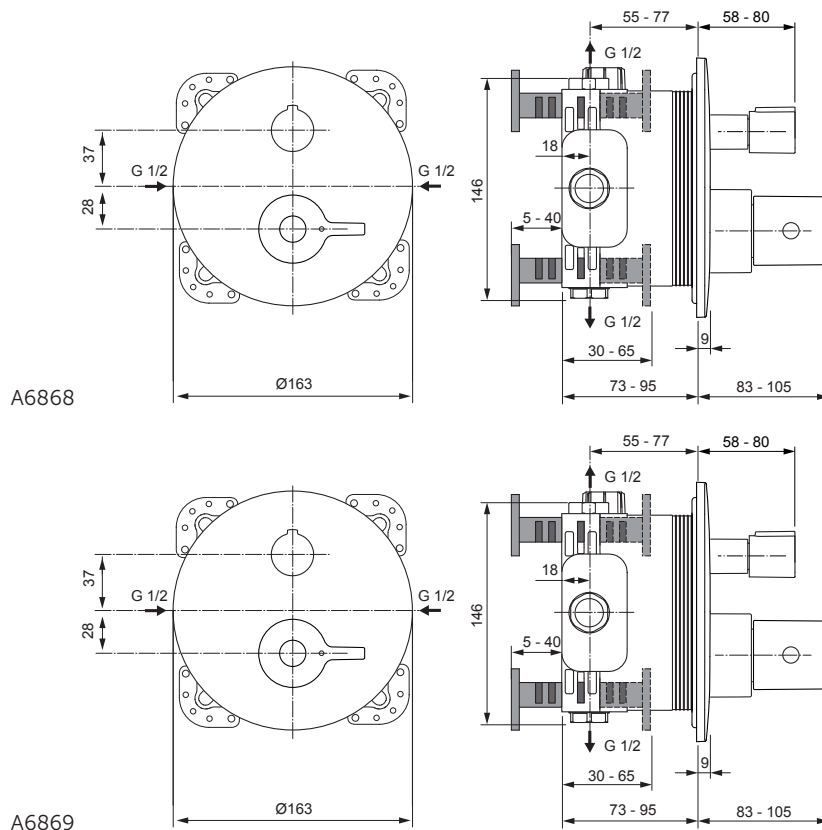

Finishes

AA Chrome