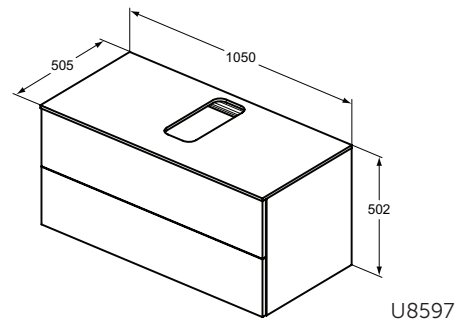

Finishes

- FF Wood light brown
- FW Dark Wood
- FX Grey Stone
- WG Glossy White