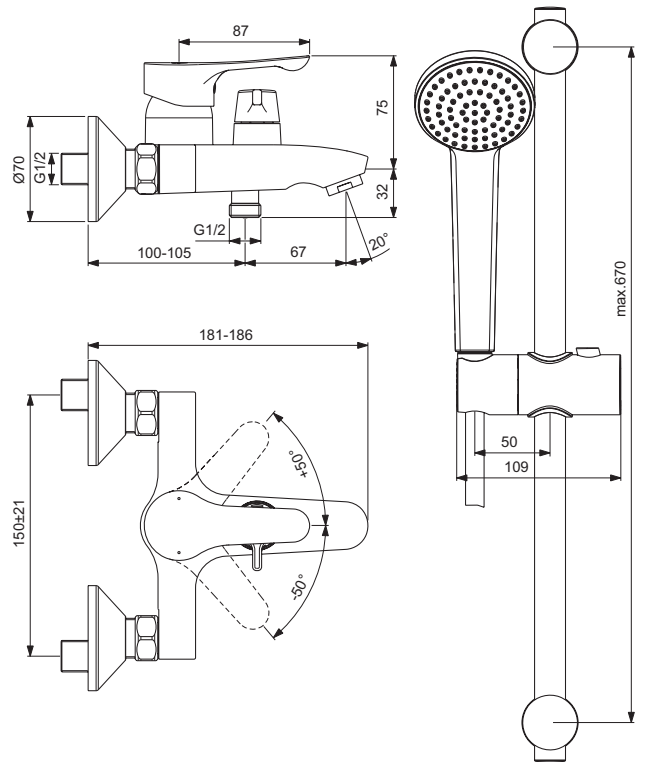

Description

Exposed bath & shower mixer
35 mm ceramic cartridge with hot water limiter
Metal handle with red and blue colour indication
Check valve
Standard S-Connections
Perlator aerator
Ceramic manual diverter
Comply with EN817
- The same with accessories: 1F hand shower, metal shower hose
1500 mm, 720 mm shower bar with movable wall brackets

Sanitary brass

Product

Product	Article-No.	Price/EUR
Exposed bath & shower mixer	BC489AA	
Exposed bath & shower mixer with accessories	BC656AA	

Finishes

AA Chrome

BC656