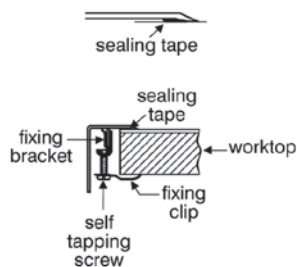

Description

Troon 2 countertop basin
Countertop washbasin 39 cm complete
With 1. 1/2" waste and fixing clips, no overflow
Can also be fixed using clips provided as under-countertop washbasin
Can be mounted from on top or underneath
Trap 1 1/2" plastic resealing bottle with 75mm seal, multi-purpose outlet (not included)

Berwick 2 countertop basin
Stainless steel self rimming countertop bowl
1 1/4" combined chainwaste & plug overflow, with fixing kit
Trap 1 1/4" plastic resealing bottle with 75mm seal, multi-purpose outlet (not included)

Product	W x D x H mm	Kg	Article-No.	Price/EUR
Troon 2 Countertop washbasin 39 cm complete	388 x 388 x 150	2,6	S2629MY	
Berwick 2 Stainless steel self rimming countertop bowl	472 x 390 x 140	2,8	S2628MY	

Recommended equipment

Trap 1 1/2" plastic resealing bottle with 75 mm seal, multi-purpose outlet (for Troon 2)	S892567	
Trap 1 1/4" plastic resealing bottle with 75 mm seal, multi-purpose outlet (for Berwick 2)	S892067	

Finishes

MY Stainless Steel