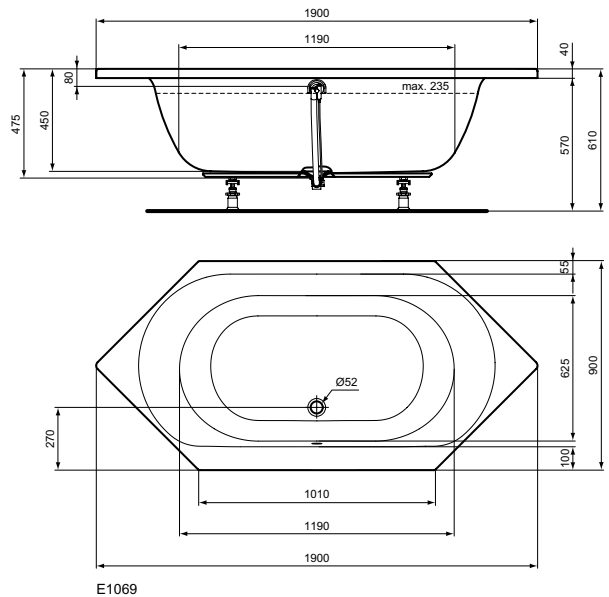

Finishes

- AA Chrome
- 01 Euro White