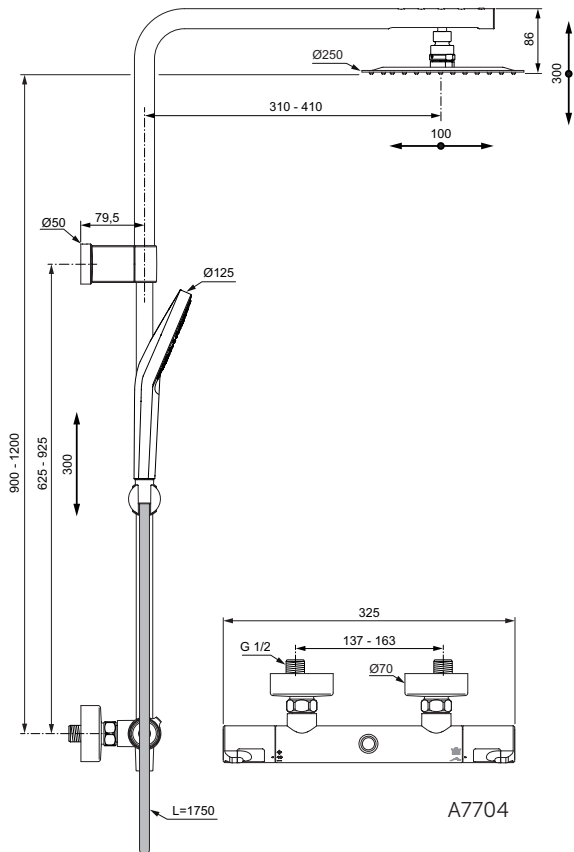

Finishes

AA Chrome

A7601