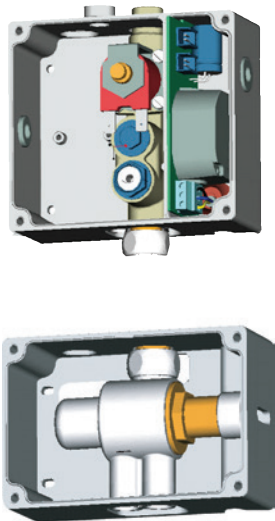

Description

Basic electronic box Kit 1 /one valve/
- Basin electronic box Kit 1 / one valve / battery operated
- Basin electronic box Kit 1 / one valve / AC 220V operated
- Basin electronic box Kit 1 / one valve / AC multi-box in connection with A3808NU
For combination with Ceraplus electronic spouts (see above)

Thermostatic kit
Pre-mixer (pre temperature adjustment)
For connection to electronic boxes A3807NU (battery operation) or A3808NU (220V operation), A3809NU (multi-box in connection with A3808NU)

Product

Product	Article-No.	Price/EUR
Basic electronic box Kit 1 / one valve / battery operated	A3807NU	
Basic electronic box Kit 1 / one valve / AC 220V operated	A3808NU	
Basic electronic box Kit 1 / one valve / AC multi-box in connection with A3808NU	A3809NU	
Thermostatic kit	A3813NU	

Finishes