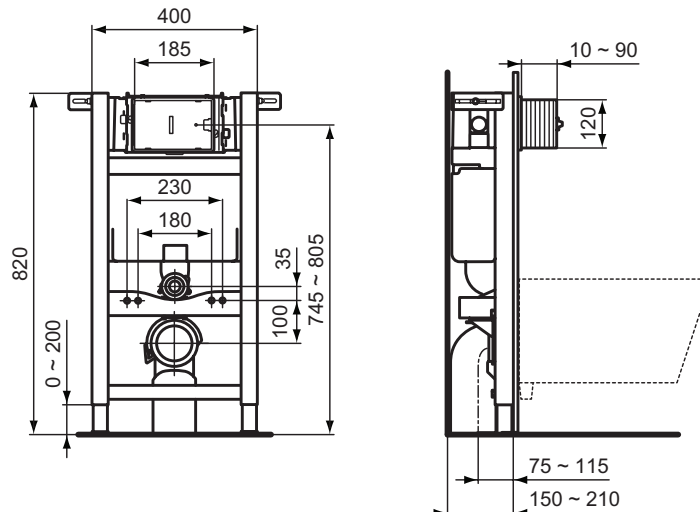

Recommended equipment

Acoustic insulation for wall mounted WC and bidet	R017467	
Noise insulation kit - frame to floor (avoids direct contact between the frame and the floor)	R010667