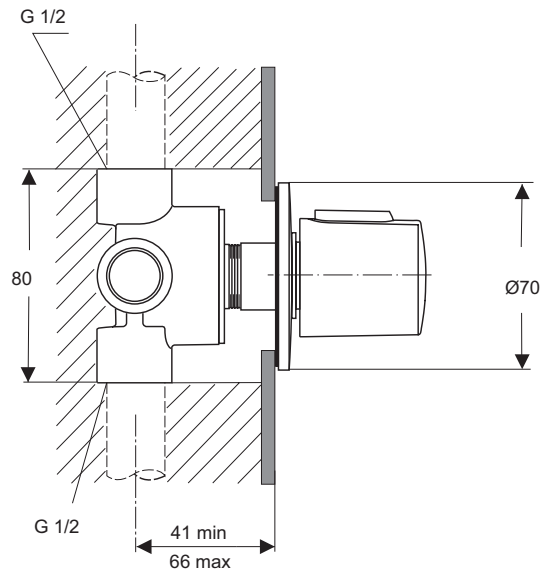

Description

Alpha New built-in stop valve
Kit 2 version (visible part)
Plastic escutcheon, chrome
Plastic handle, logo Ideal Standard
Insert for handle Blue color (insert for handle Red color - separately into the box)
Comply with EN200
To be used only in combination with:
- BC461NU Kit 1, G1/2" (internal part) (See Section Built-in parts)
- BC462NU Kit 1, G3/4" (internal part) (See Section Built-in parts)

Ceratherm 100 New built-in valve diverter
On/Off valve Kit 2 version (visible part)
Plastic escutcheon
Plastic handle
Comply with EN200
To be used only in combination with:
- A2391NU Kit 1 (internal part) G1/2" connection, 3/4 positions diverter, 3 outlets (See Section Built-in parts)

Sanitary brass

Product	Article-No.	Price/EUR
Alpha New Built-in stop valve, external part	BC463AA	
Ceratherm 100 New Built-in valve diverter, external part	A4657AA	
Necessary equipment		
Built-in Kit 1 stop valve, G1/2, rubber sealing	BC461NU	
Built-in Kit 1 stop valve, G3/4, rubber sealing	BC462NU	
Multiway diverter built-in 4/3	A2391NU	

Finishes

AA Chrome

A4657