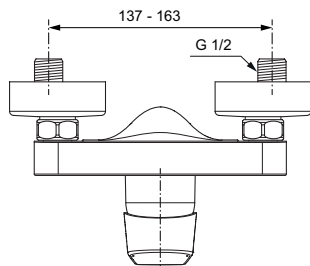

Finishes

AA Chrome

A6581