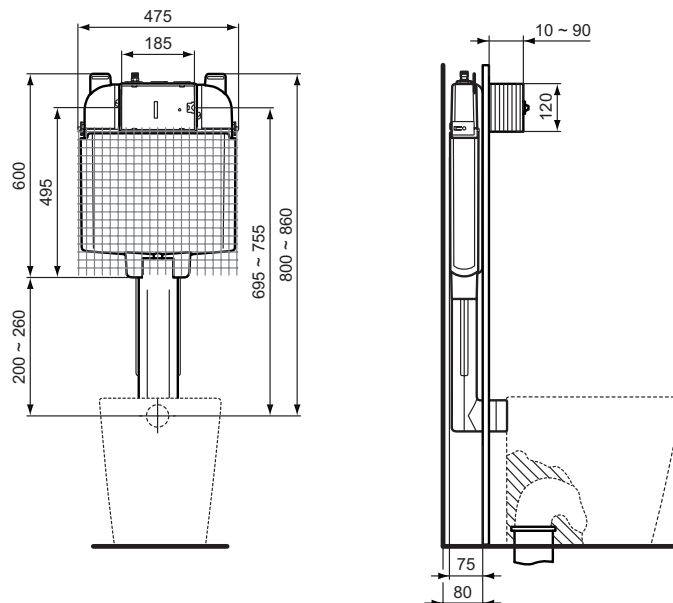

OR

Mechanical control plates (in combination with SmartFlush kit R018667): Oleas™ SmartFlush M1, M2

SmartFlush kit (in combination with Mechanical control plates Oleas™ SmartFlush M1, M2) R018667

OR

Pneumatic control plates (in combination with Pneumatic conversation kit R014967): Oleas™ P1, P2,P3 Solea™ P1,P2; Septa Pro™ P1, P2, P3, P4, Floor; Septa Pro™ XS P1,P2

Pneumatic conversation kit (in combination with pneumatic control plates) R014967

OR

Touchless control plates Symfo™, Altes™ (in combination with Mains Kit R015067 or SmartForce conversation kit R019167)

Kit for Touchless/Sensor control plates Mains – 100-240V AC / 6.75V DC R015067

SmartForce conversation kit - saves energy: SmartForce technology harnesses the power of water in motion to generate enough energy to power a no-touch control plate R019167

Electronic/IR control plates (in combination with Kit for Electronic/IR control plate conversion R015167): Septa Pro™ E1,E2

Kit for Electronic/IR control plate conversion R015167

Product	W x D x H mm	Kg	Article-No.	Price/EUR
ProSys™ 80M built-in cistern	475 x 80 x 800-860	3,3	R014767	

Recommended equipment	Article-No.	Price/EUR
Flow rate reducer (reduces flow rate to avoid splashing), compatible with ProSys™ 80	R019867	
Fixation kit for ProSys™ 80M built-in cistern (for drywall installation - in light plasterboard walls)	R020967