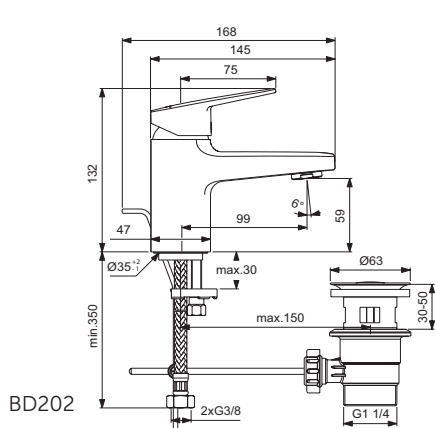

Finishes

AA Chrome