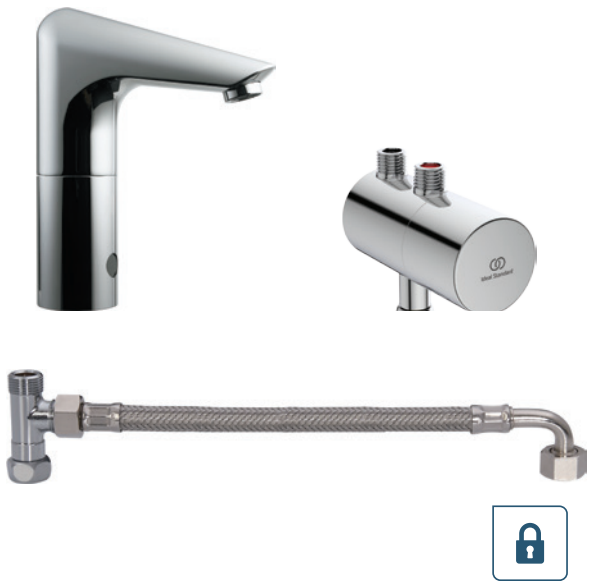

Finishes

AA Chrome

A 3807 ..., A 3808 ..., A 3809 ..

Description

Ceraplus One-hole electronic basin spout
 Electronic spout with battery
 Battery supply, Battery (with extended 2 years average life)
 Celec technology, Integrated electronics
 Aerator – Laminar, Vandal Proof, compact
 Flexible hoses PEX, G3/8”
 Suitable for connection with individual thermostat A3813NU
 - The same with power supply 220 V