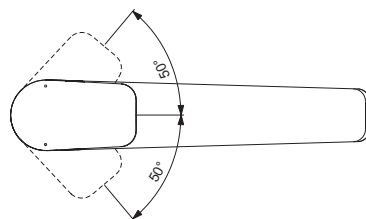

Price/EUR

Finishes

AA Chrome