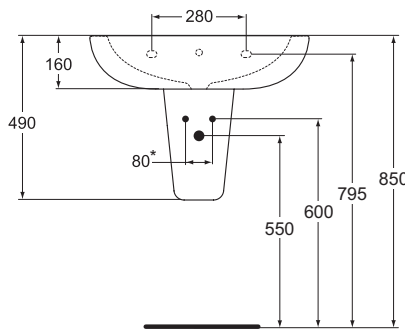

Finishes

- AA Chrome
- 01 Euro White

* 150 in case of installation without semi-pedestal