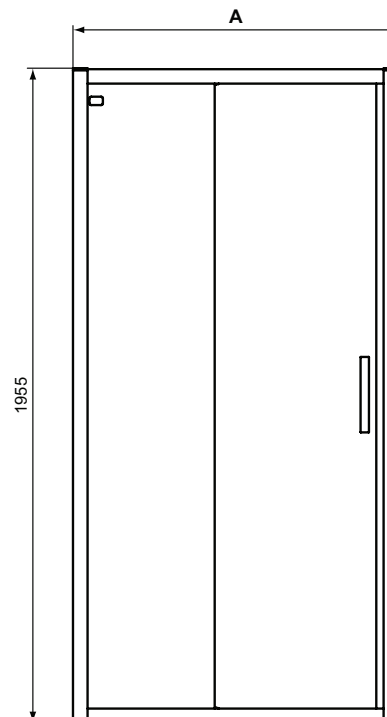

Finishes

V3 Silk Black

	A	B
K9273	970-1020	513
K9274	1020-1070	538
K9275	1070-1120	563
K9277	1170-1220	613
K9278	1370-1420	713