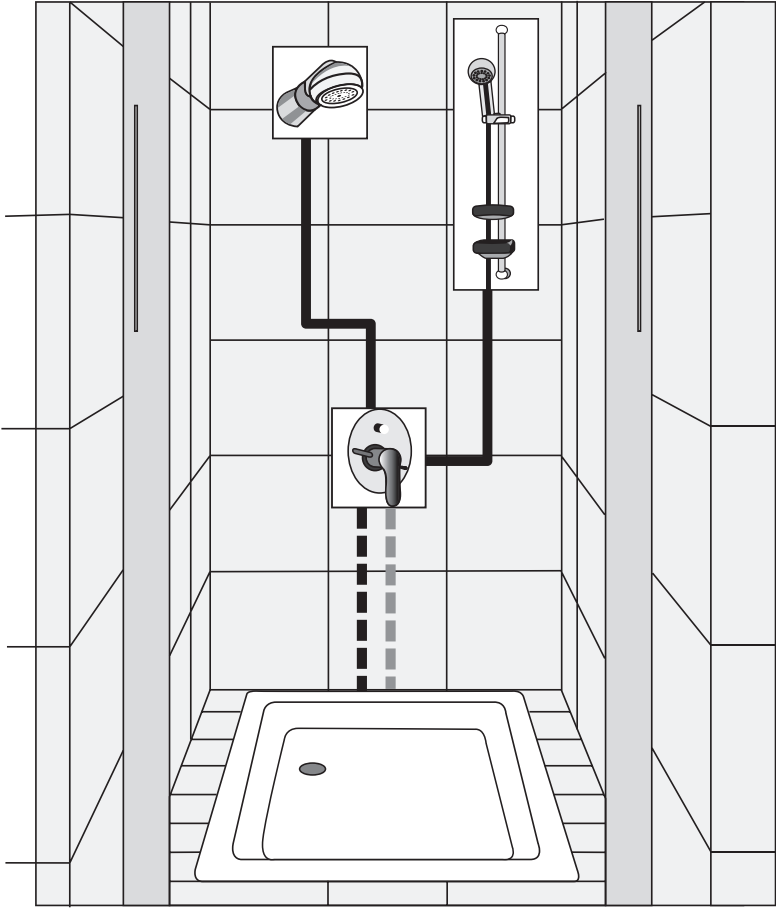

Extension set for installations which are too deep: A960704NU.

EXAMPLE 1

- built-in mixer with diverter
- shower head
- sliding bar with hand shower
- wall elbow

EXAMPLE 2

- built-in mixer with diverter
- jets
- sliding bar with hand shower
- wall elbow