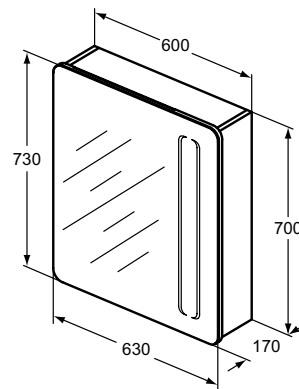

Finishes

AL Aluminium Effect

	A	B
T3425	1200	1230
T3389	1000	1030
T3388	800	830