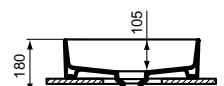

Finishes

- AA Chrome
- 01 Euro White