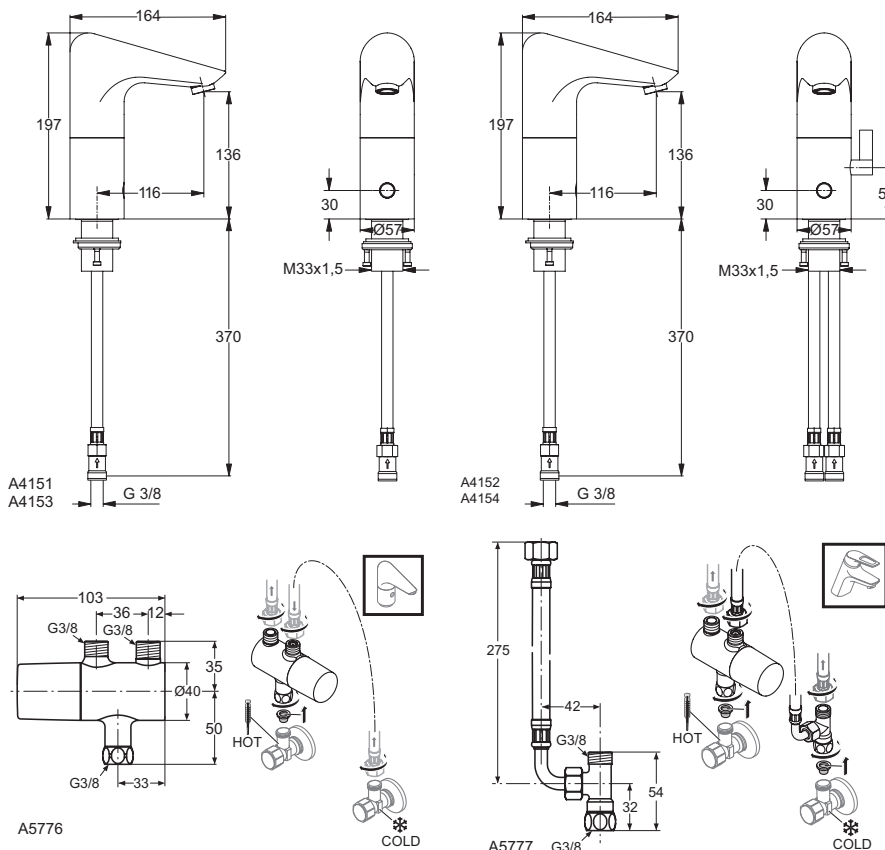

A 3807 ..., A 3808 ..., A 3809 ..

Finishes

AA Chrome

Public sector solutions