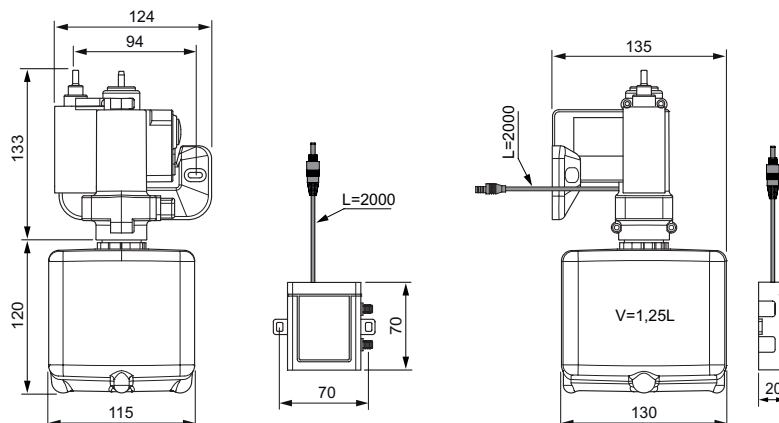

Finishes

- AA Chrome
- B3 Black Onyx