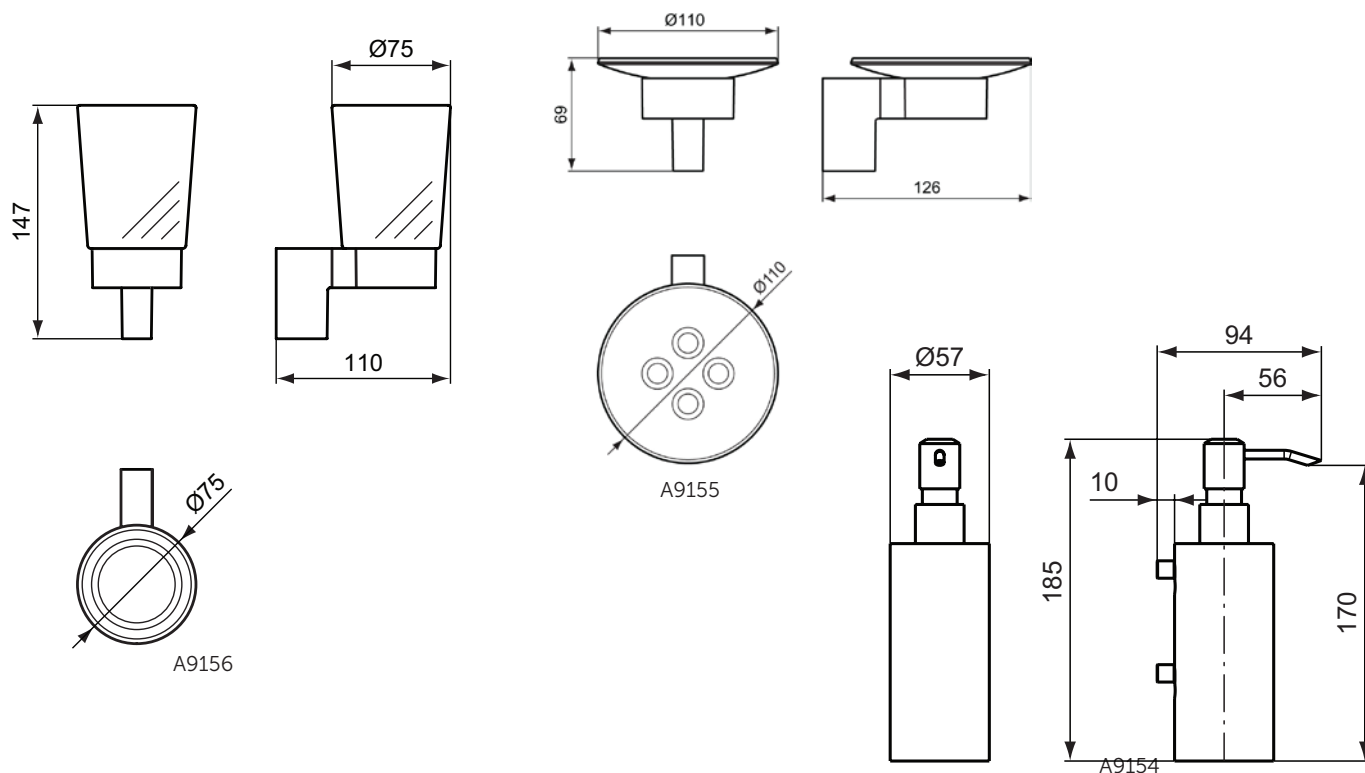

Finishes

AA Chrome

Accessories