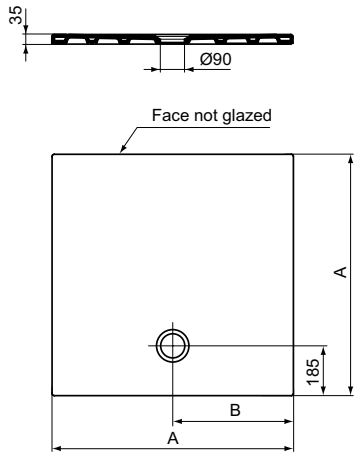

Finishes

- AA Chrome
- YK White, antislip treatment

	A	B
T2554YK	900	450
T2553YK	800	400