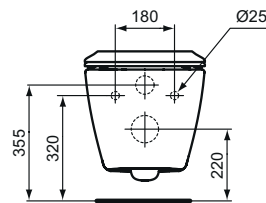

E8174
E8149