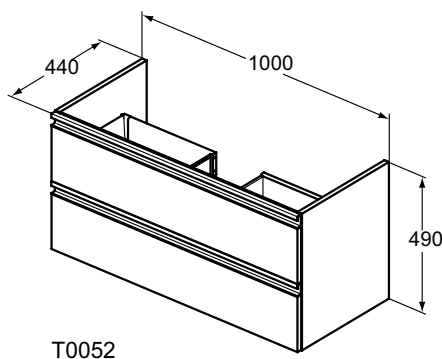

Finishes

- OV Glossy White (Handle: Matt White)
- PH Glossy Light Grey (Handle: Matt Light Gray)
- PU Matt Dark Taupe (Handle: Matt Dark Taupe)
- WI Matt Avio (Handle: Matt Light Gray)
- ZT Matt Black (Handle: Matt Black)