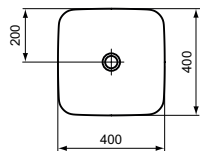

Ceramic products

Description

Vessel basin 60, 40 cm
Without tap hole and without overflow hole
Including fixation set D570967 and cutting template VV2401290524 (for Vessel basin Rectangular 60 cm)/cutting template VV2401290523 (for Vessel basin Square 40 cm)
In carton box
EN 14688
Please make sure to assembly with free waste J3291AA (order separately)!
For assembly with: Connect Air Basin units on worktop with Design siphon

Product	W x D x H mm	Kg	Article-No.	Price/EUR
Vessel basin Rectangular 60x40 cm	600 x 400 x 135	11,5	E034801	
Vessel basin Square 40 cm	400 x 400 x 135	9,0	E034701	

Recommended equipment

Design siphon G1 1/4 (in case of alone basin installation)			E0079AA	
Design stop angle valve (water connection G1/2, connection with mixer 10 mm/ G3/8) - 1 pc			A3491AA	
Siphon waste G1 1/4 - tubular type			A2305AA	
Stop angle valve (water connection G1/2, connection with mixer 10 mm/ G3/8) - 1pc			B7883AA	
Escutcheon for siphon G1 1/4 (in case installation with mixer without pop-up waste)			B4801AA	
Free waste G1 1/4 for basins without overflow			J3291AA	

Finishes

- AA Chrome
- 01 Euro White

E0348