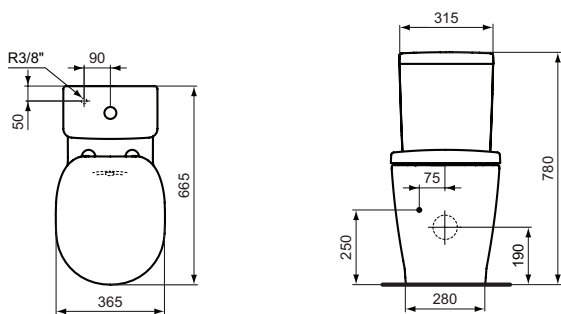

Ceramic products

E7970