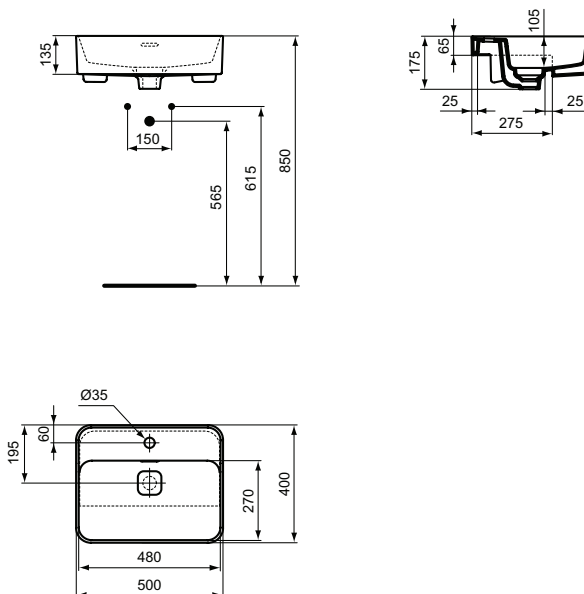

T2962

Finishes

- AA Chrome
- 01 Euro White