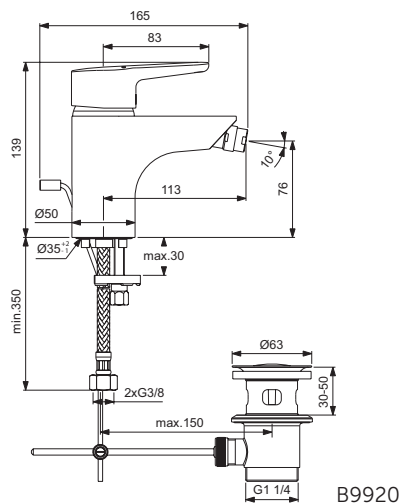

Finishes

AA Chrome