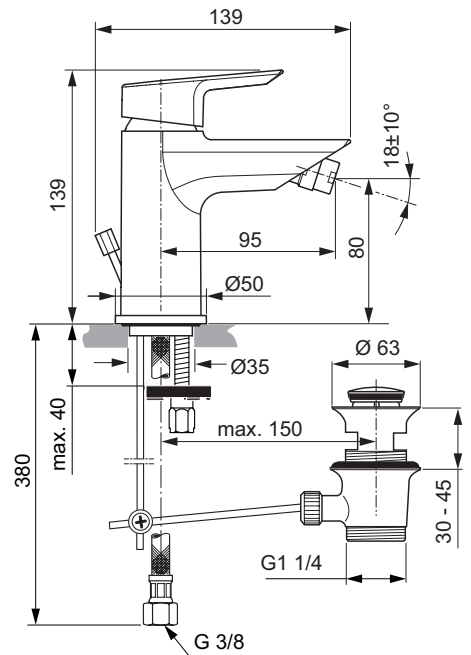

A6579

Sanitary brass