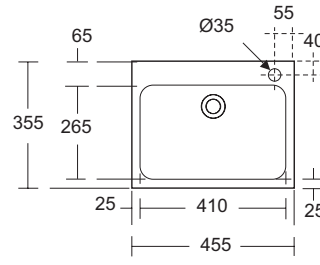

Finishes

MY Stainless Steel