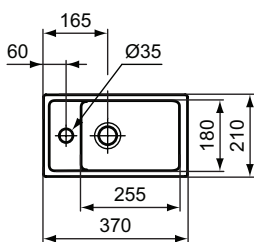

Finishes

- AA Chrome
- V3 Silk Black (Matt Black)

E2113