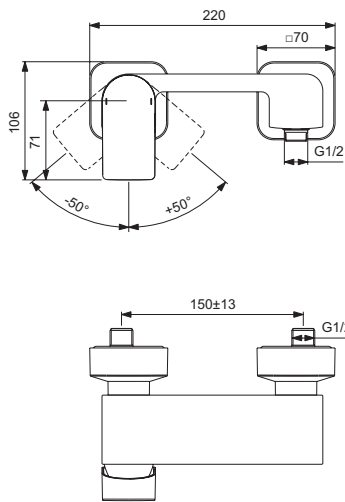

Finishes

AA Chrome