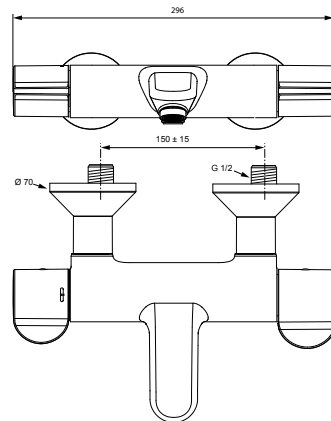

Description

Ceraplus 2 Thermostatic Shower exposed mixer (with On/Off S connectors)
Cool Body technology
Suitable for thermal disinfection
Thermostatic cartridge
Backflow preventer
On/Off S connectors
Metal handle with hot water stop button pre-fixed at 40°C
Covered S-Connectors
Comply with EN1111

Ceraplus 2 Thermostatic Bath & Shower exposed mixer (with On/Off S connectors)
Cool Body technology
Suitable for thermal disinfection
Thermostatic cartridge
Backflow preventer
Low-aerosol flow straightener in vandal proof housing
On/Off S connectors
Metal handle with hot water stop button pre-fixed at 40°C
Covered S-Connectors
Comply with EN1111
- The same with Standard S-connection

Product

Product	Article-No.	Price/EUR
Thermostatic Shower exposed mixer (with On/Off S connectors)	A6870AA	
Thermostatic Bath & Shower exposed mixer (with On/Off S connectors)	A6873AA	
Thermostatic Bath & Shower exposed mixer (with Standard S-connection)	A6874AA	

Finishes

AA Chrome

A6873