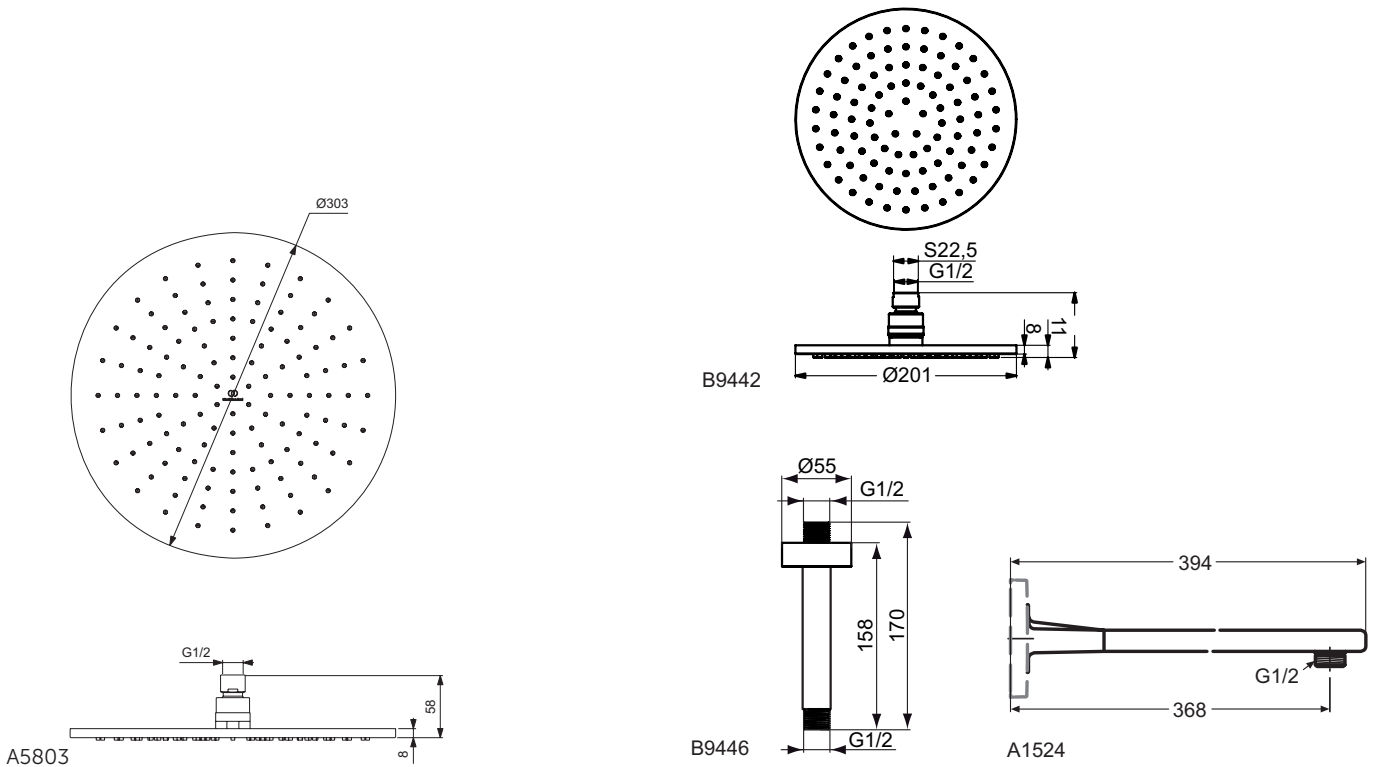

Finishes

AA Chrome