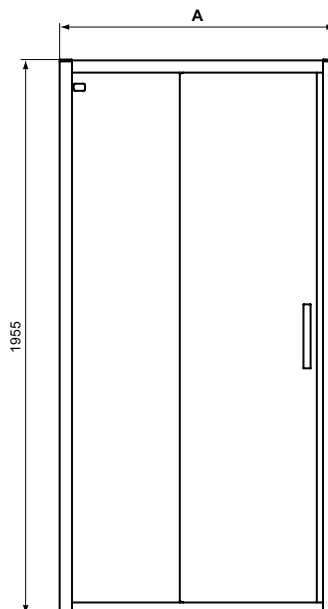

Finishes

- EO Silver profile
- 01 Euro White

	A	B
K9273	970-1020	513
K9274	1020-1070	538
K9275	1070-1120	563
K9276	1120-1170	588
K9277	1170-1220	613
K9279	1270-1320	663
K9278	1370-1420	713