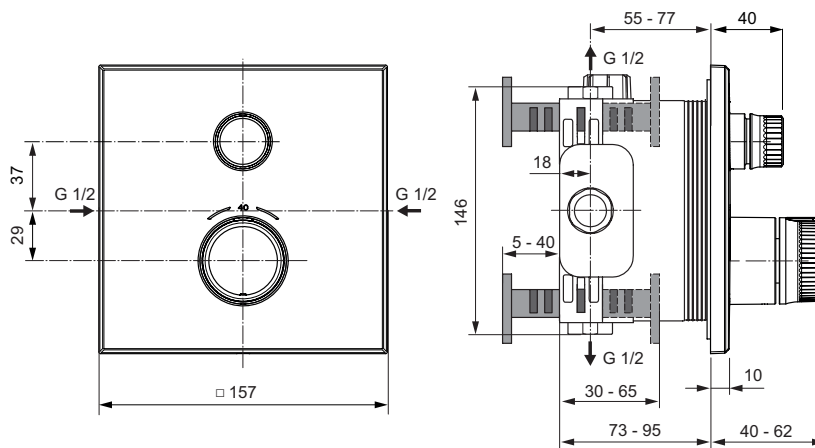

Finishes

- AA Chrome
- A2 Brushed Gold
- A5 Magnetic Grey
- GN Silver Storm