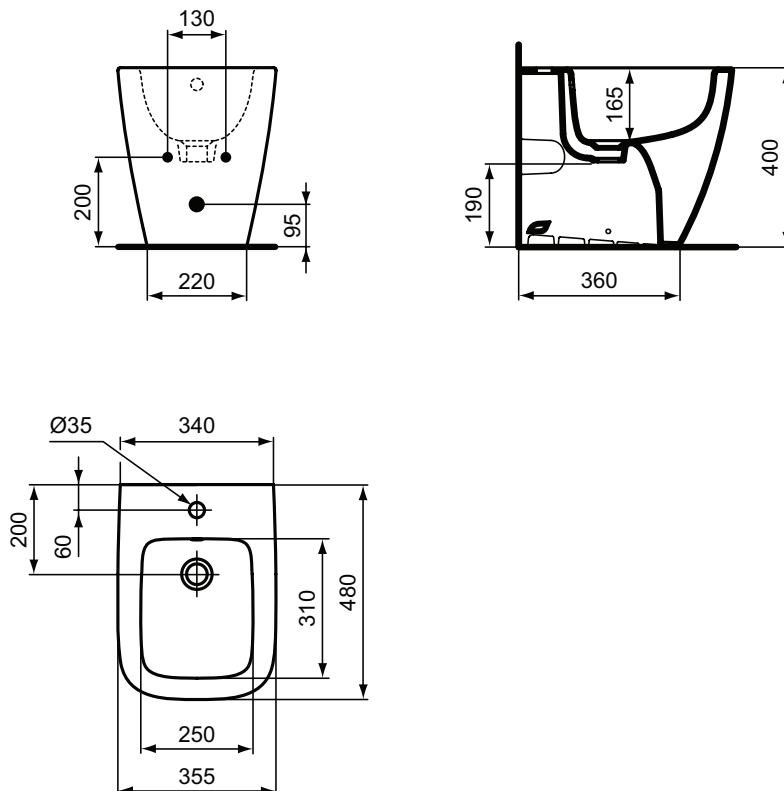

Finishes

- AA Chrome
- 01 Euro White