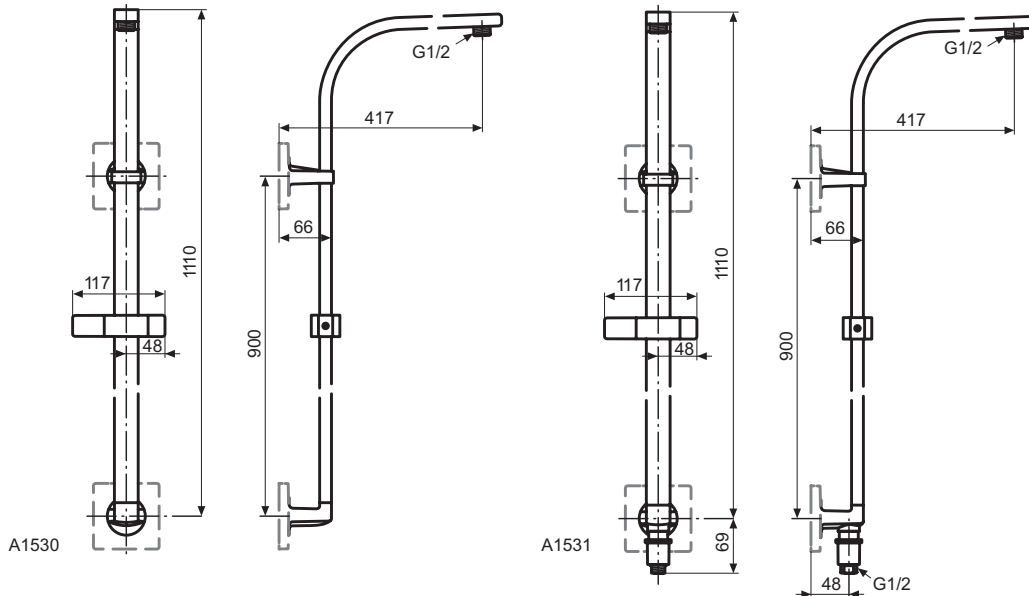

Finishes

AA Chrome