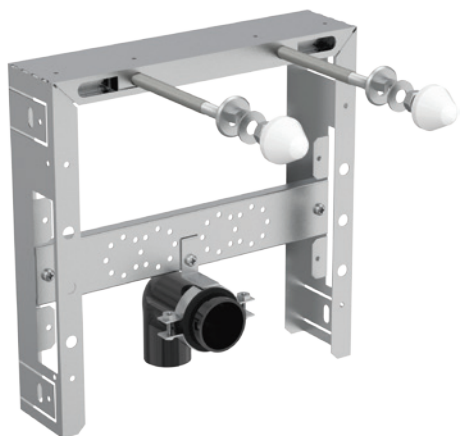

Description

ProSys™ basin light frame

Suitable to be used with wall basins with one-hole basin mixer

- For setting in masonry walls
- Galvanized frame
- Frame tested for a load of 150 kg
- 80 mm thick
- Adjustable mounting brackets

Accessories Included:

- Basin fixing hardware
- Frame fastening materials
- Outlet bend multi fit 40-32/50-40 mm

Installation systems

Product	W x D x H mm	Kg	Article-No.	Price/EUR
ProSys™ basin light frame	420 x 80 x 345	4,3	R016467