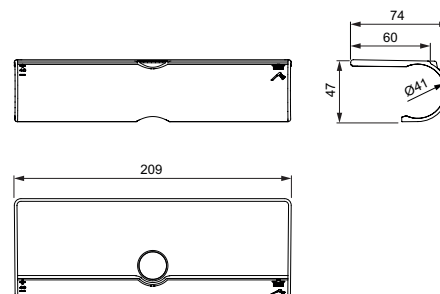

Finishes

AA Chrome