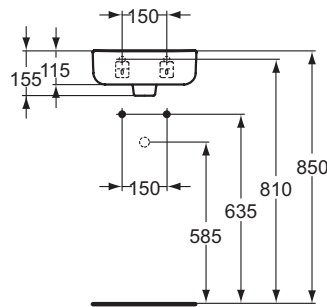

E7914, E7915