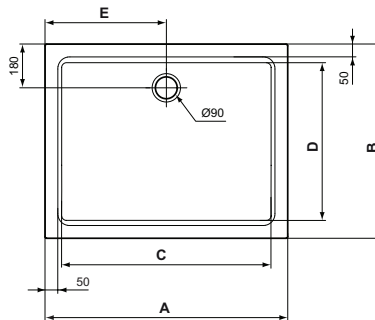

A	B	C	D	E
K 2774 ..	1000	800	870	670	500
K 2773 ...	900	800	770	670	450
K 2772 ..	900	750	770	620	450
K 2771 ..	800	750	670	620	400