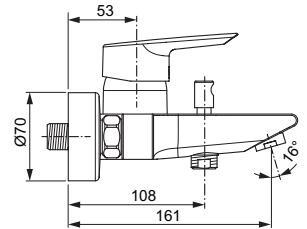

Finishes

AA Chrome

A6581