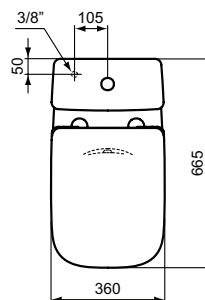

Ceramic products

New

Description

Floor standing WC bowl RimLS+ for combination Ideal Standard i.life A - with Bidet function
Rimless flushing technology - RimLS+
Horizontal outlet universal, washdown
Incl. fixation set TT0257919
EN 997
In carton box

For assembly with:

Toilet cistern for WC combination 4,5/3 L cistern, side inlet valve
In carton box
Toilet cistern for WC combination 4,5/3 L cistern, bottom inlet valve
In carton box
Seat and cover, duroplast, metal hinges
Seat and cover, duroplast, SOFT CLOSE, Easy Take Off

Available in 2023

Product	W x D x H mm	Kg	Article-No.	Price/EUR
Floor standing WC bowl RimLS+ for combination with Bidet function	355 x 660 x 400	24,5	T481901	
Necessary equipment				
Toilet cistern for WC combination 4,5/3 L cistern, side inlet valve	360 x 160 x 390	13,0	T524701	
Toilet cistern for WC combination 4,5/3 L cistern, bottom inlet valve	360 x 160 x 390	13,0	T472301	
Seat and cover, duroplast, metal hinges	360 x 445 x 45	2,5	T453001	
Seat and cover, duroplast, SOFT CLOSE, Easy Take Off	360 x 445 x 45	2,5	T453101	

Finishes

01 Euro White

T4723