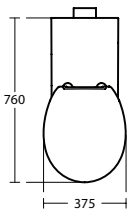

Finishes

- LJ Grey
- 01 Euro White
- 36 Blue
- RN Charcoal