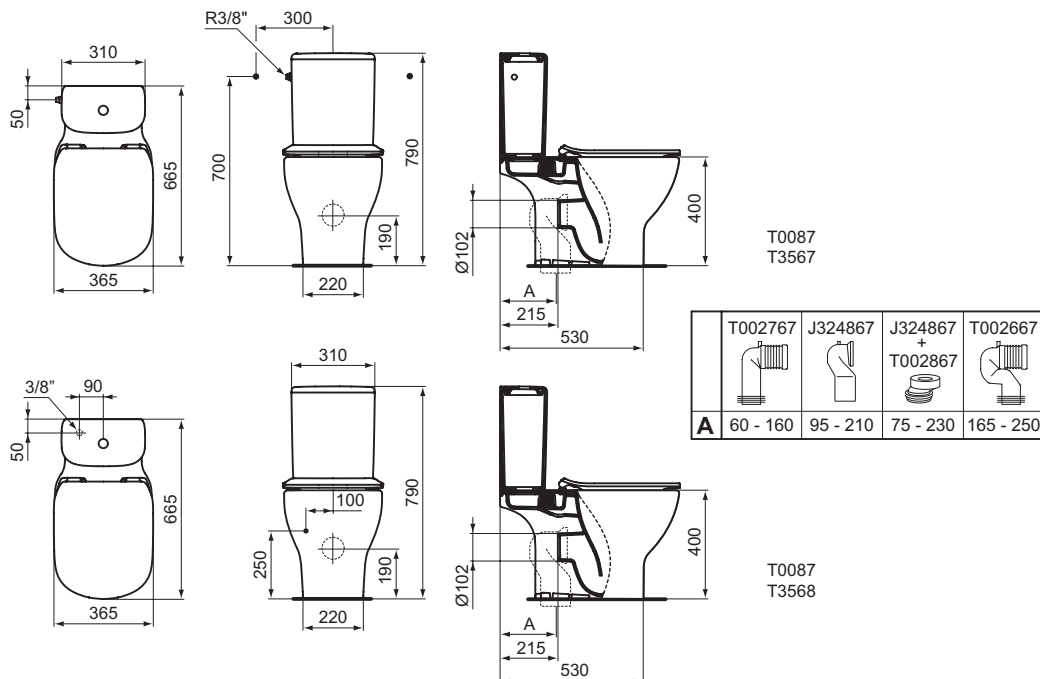

Finishes

- 01 Euro White
- V1 Silk White (Matt White)