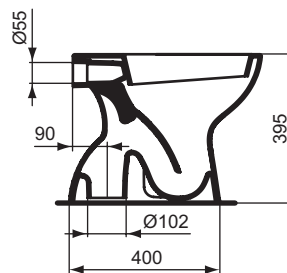

Finishes

01 Euro White