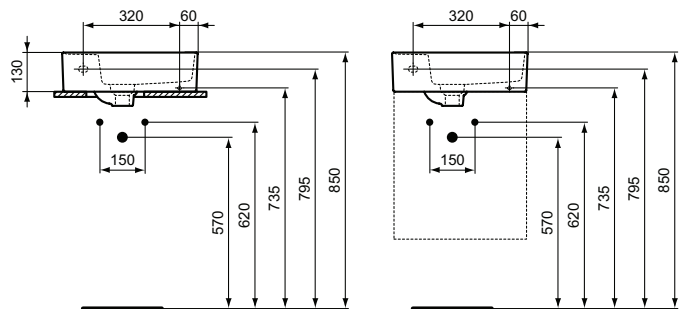

Ceramic products

Description

Handwash basin 45 cm
Tap hole punched, with overflow (slotted shape)
Including waste white cover T360301
Including fixation set TT0299699
In carton box
EN 14688
For assembly with Adapto handwash basin unit 43 cm or alone with siphon
Optional installation with: Click-clack waste with metal cover small T3630AA

Product	W x D x H mm	Kg	Article-No.	Price/EUR
Handwash basin 45 cm, Right tap hole punched, with overflow (slotted shape)	450 x 270 x 170	11,5	T299401	
Handwash basin 45 cm, Left tap hole punched, with overflow (slotted shape)	450 x 270 x 170	11,5	T299501	

Recommended equipment

Fixation set M8 x 90 mm	K714467	
Design siphon G1 1/4 (in case of installation without semi-pedestal and without base cabinet)	E0079AA	
Design stop angle valve (water connection G1/2, connection with mixer 10 mm/ G3/8) - 1 pc	A3491AA	
Siphon waste G1 1/4 - tubular type	A2305AA	
Stop angle valve (water connection G1/2, connection with mixer 10 mm/ G3/8) - 1 pc	B7883AA	
Escutcheon for siphon G1 1/4 (in case installation with mixer without pop-up waste)	B4801AA	
Click-clack waste with metal cover small	T3630AA	

Finishes

- AA Chrome
- 01 Euro White

T2994