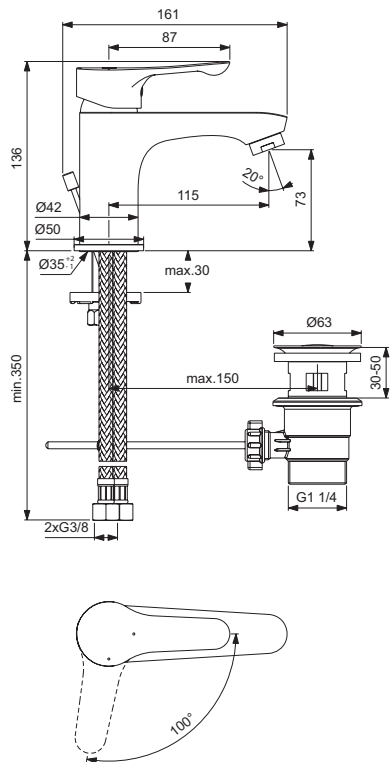

Finishes

AA Chrome

BC648

BC646

BC814

Sanitary brass

Description

One-hole High spout basin mixer
 35 mm ceramic cartridge with hot water limiter
 Click technology
 Metal handle with red and blue colour indication
 Cache hidden aerator
 Easy-Fix system for installation
 Flexible hoses G3/8" for water supply
 Comply with EN817