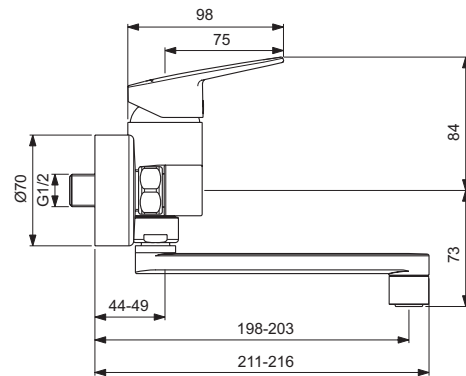

Finishes

AA Chrome

BD340

BD341

Sanitary brass