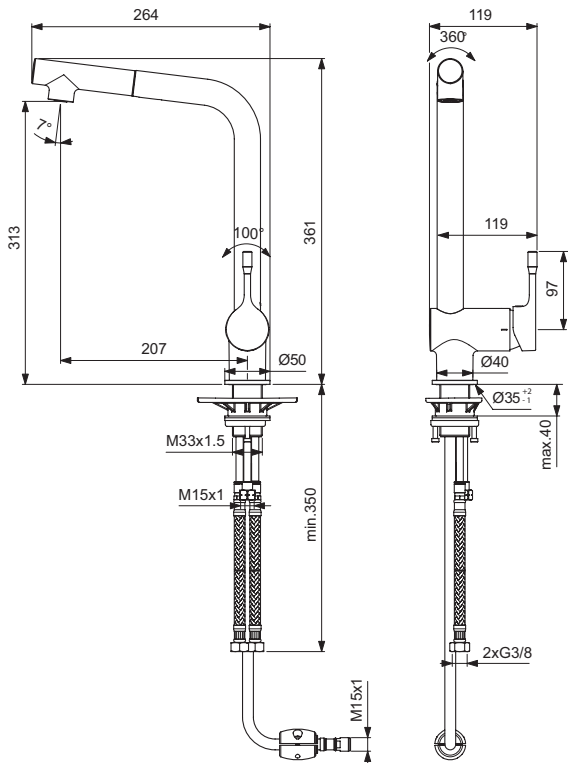

Finishes

- AA Chrome
- GN Silver Storm

BC176