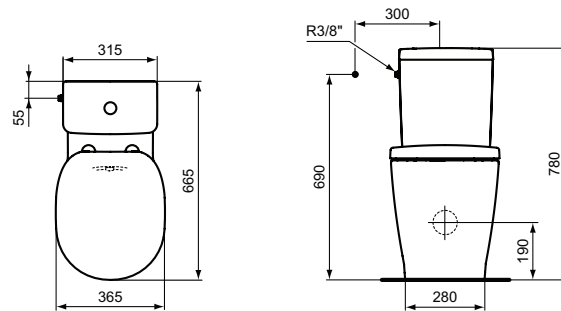

Ceramic products

E7971