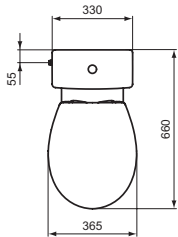

Finishes

01 Euro White