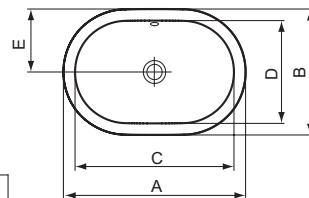

Finishes

- AA Chrome
- 01 Euro White
- MA Euro white Ideal Plus