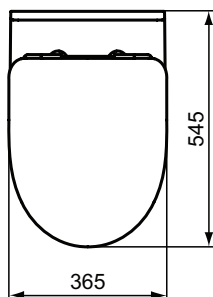

Finishes

01 Euro White