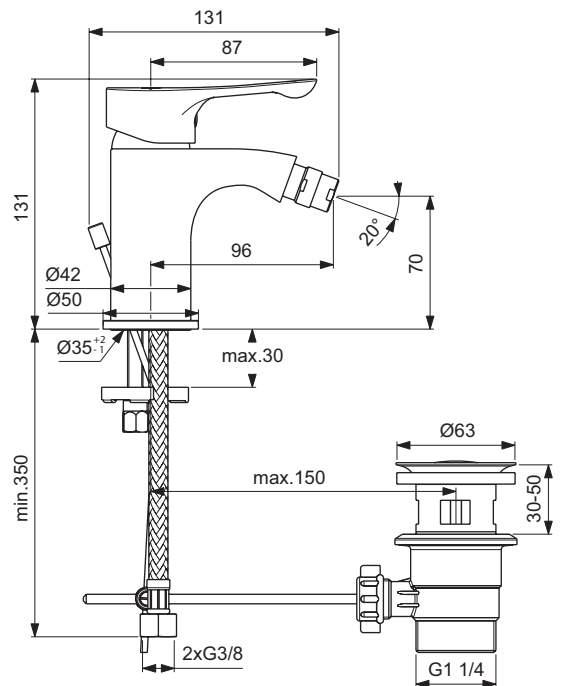

Product

Product	Article-No.	Price/EUR
One-hole bidet mixer with metal pop-up waste, with 5 l/min flow rate limiter	BC652AA	
One-hole bidet mixer with plastic pop-up waste	BC487AA	

Finishes

AA Chrome

BC652