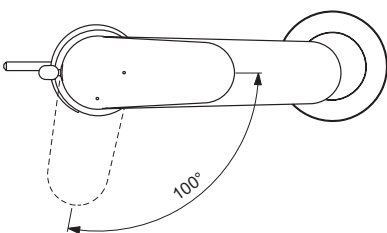

Finishes

AA Chrome

BC702