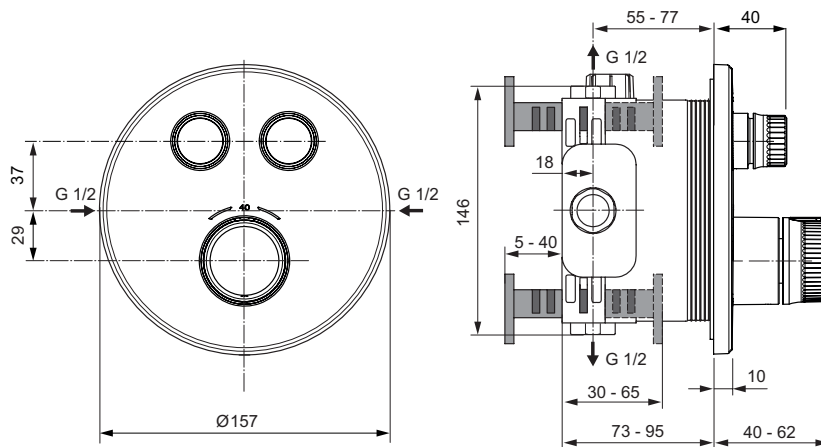

Finishes

- AA Chrome
- A2 Brushed Gold
- A5 Magnetic Grey
- GN Silver Storm