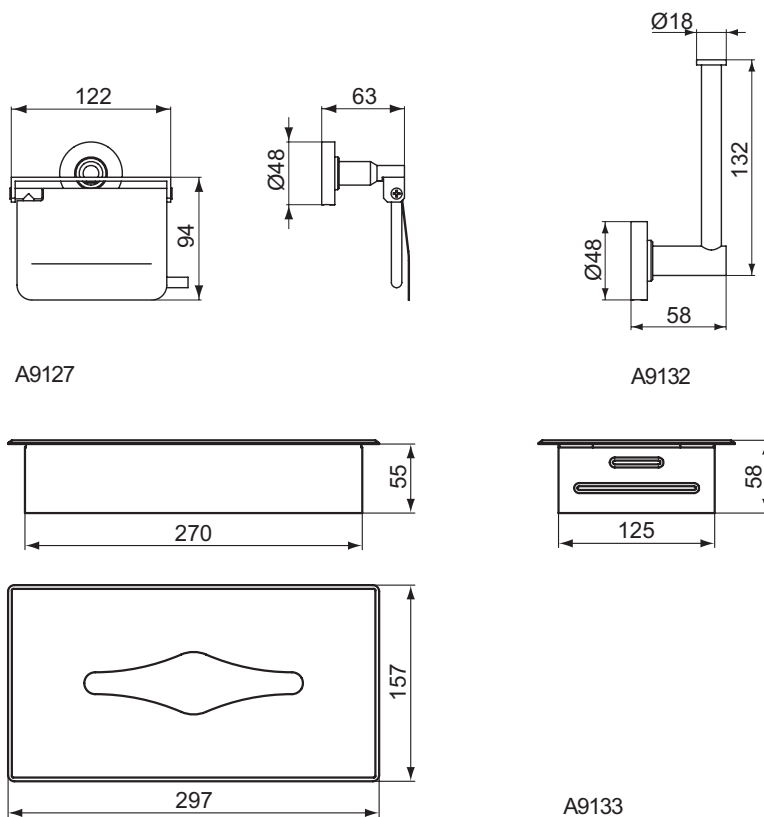

Finishes

- AA Chrome
- MY Stainless Steel