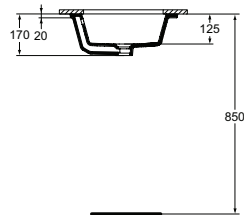

Finishes

- AA Chrome
- 01 Euro White

K0779