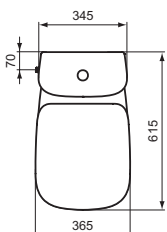

Finishes

01 Euro White