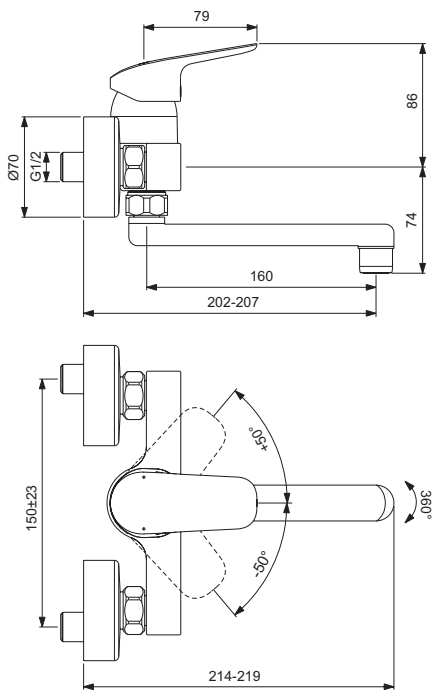

Finishes

AA Chrome

B1717