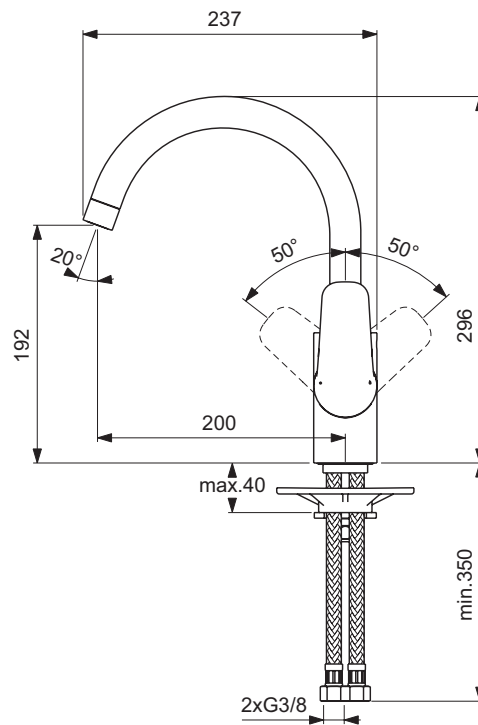

Description

One-hole sink mixer BlueStart®
Brass body with casted pull-out spout
Metal handle with red and blue colour indication - printed on handle
Cold water in central position BlueStart
Aerator Perlator M24x1
38 mm cartridge FirmaFlow® with hot water limiter + Click technology
Flexible hoses PEX G3/8"
Easy-Fix system for installation with centering & sealing ring
Comply with EN817

One-hole sink mixer
Brass body with high swiveling tubular spout R200
Metal handle with red and blue colour indication - printed on handle
40 mm IS cartridge with hot water limiter + Click technology
Aerator Perlator
Flexible hoses PEX G3/8"
Easy-Fix system for installation with centering & sealing ring
Comply with EN817

Product

One-hole sink mixer BlueStart® with casted pull-out spout
One-hole sink mixer with high tubular spout R200

Article-No. Price/EUR

BC143AA	
B1727AA	

Finishes

AA Chrome

B1727