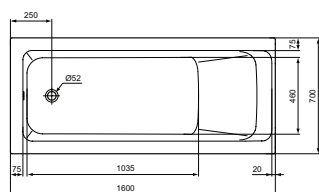

Finishes

- AA Chrome
- 01 Euro White
- V1 Silk White

R0294

Wellness