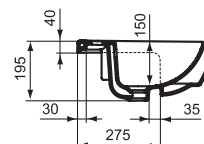

Description

Countertop basin 50 cm
In carton box
EN 14688
Including: Furniture cutting template VV2401290519

Semi-countertop basin 55 cm
In carton box
EN 14688
Including: Fixation set E209167, Furniture cutting template VV2401290520

Product	W x D x H mm	Kg	Article-No.	Price/EUR
Countertop basin 50 cm	500 x 430 x 180	9,5	T059201	
Semi-countertop basin 55 cm	550 x 450 x 195	13,5	T059001	

Recommended equipment

Siphon waste G1 1/4 - tubular type	A2305AA	
Stop angle valve (water connection G1/2, connection with mixer 10 mm/ G3/8) - 1 pc	B7883AA	
Escutcheon for siphon G1 1/4 (in case installation with mixer without pop-up waste)	B4801AA	

Finishes

- AA Chrome
- 01 Euro White