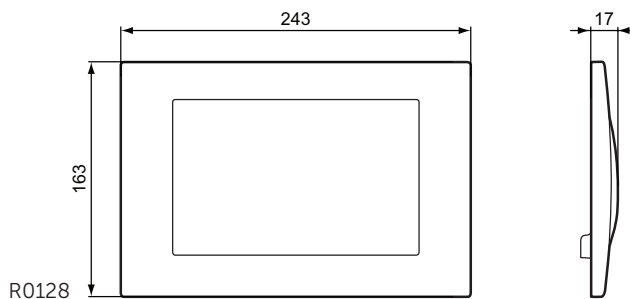

Product

Product	W x D x H mm	Kg	Article-No.	Price/EUR
Septa Pro™ M1 mechanical control plate	243 x 17 x 163	1,2	R0127MY	
Septa Pro™ M2 mechanical control plate	243 x 17 x 163	1,2	R0128MY	

Finishes

MY Stainless Steel