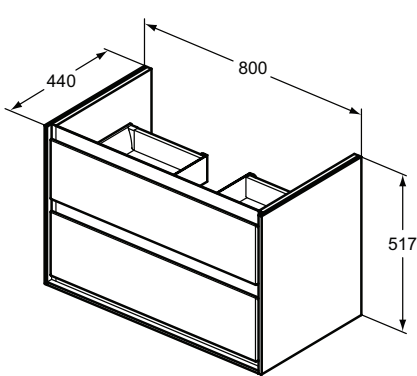

Finishes

NE Dark Wood (structure) + Silk black (frame/accent)

R0474