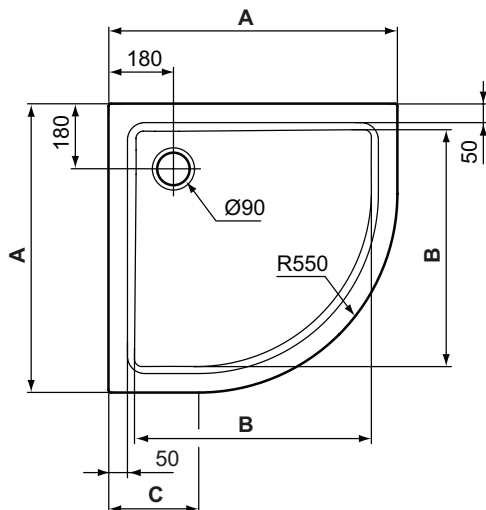

Finishes

- AA Chrome
- 01 Euro White

	A	B	C
K2780	900	770	350
K2779	800	670	250

Wellness