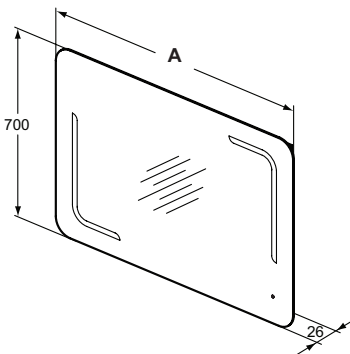

Finishes

BH Mirror

	A
T3353	1200
T3352	1000
T3351	800
T3350	600