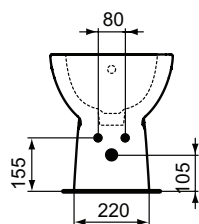

Finishes

- AA Chrome
- 01 Euro White

T5101