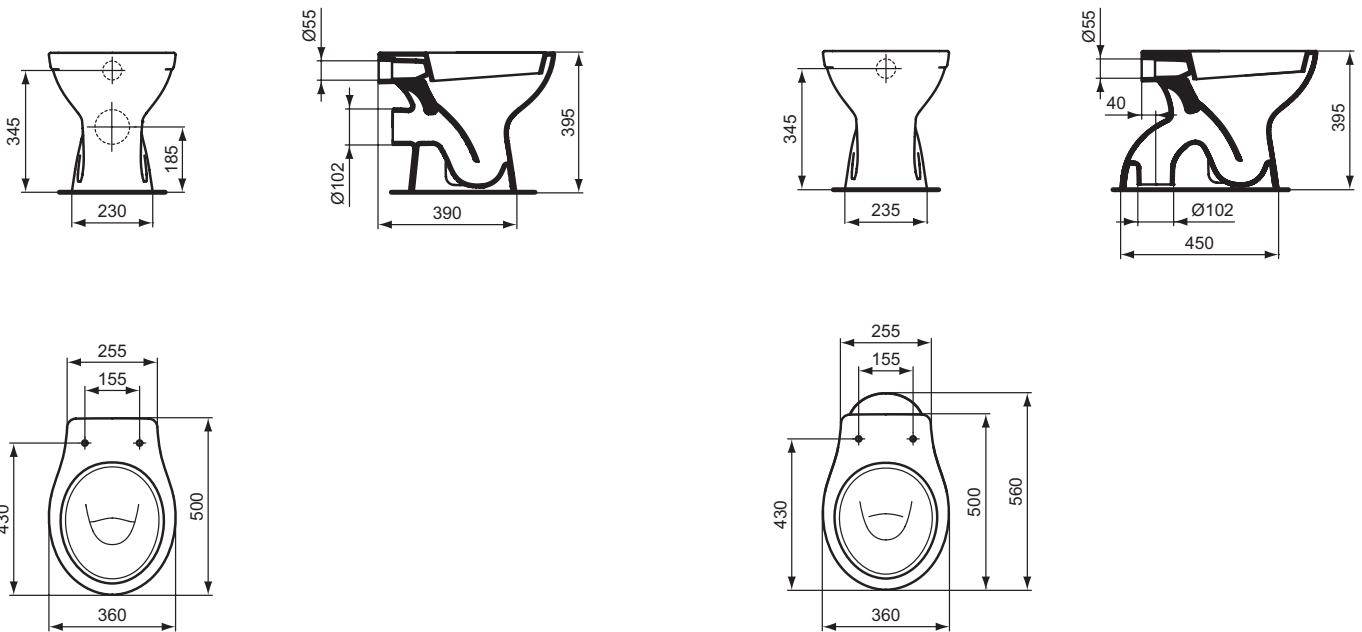

W3332

Finishes

01 Euro White

W3331