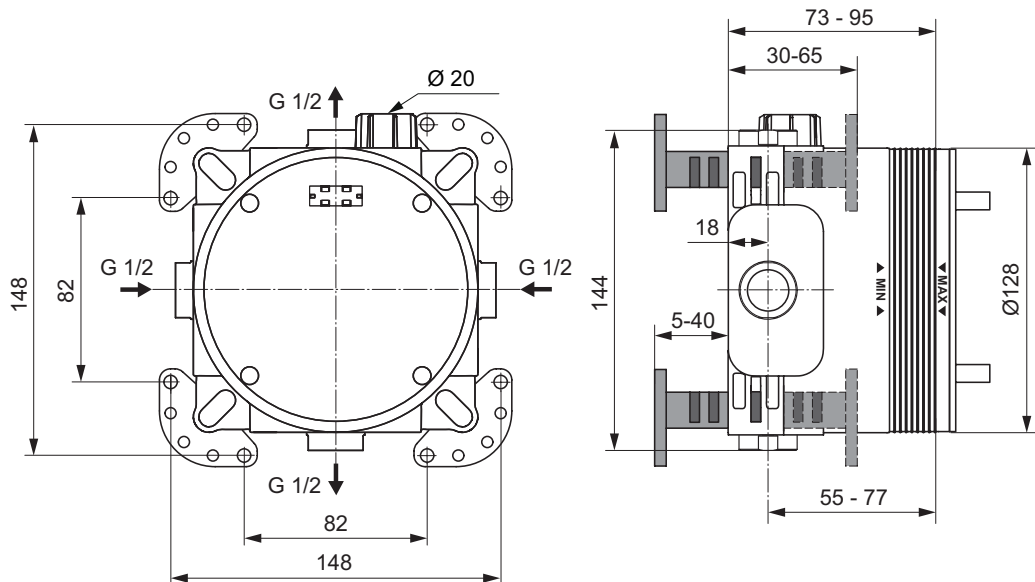

Recommended equipment

Extension kit for single lever mixers and thermostats UP 2 (max 20 mm distance)

A960704NU

Extension kit for single lever mixers and thermostats UP 2 (max 40 mm distance)

A962476NU