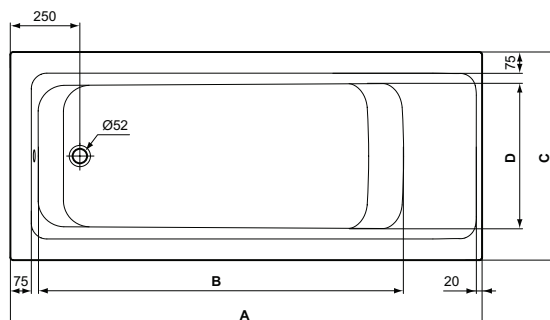

Finishes

- AA Chrome
- 01 Euro White

	A	B	C	D	E
T3622	1800	1430	800	560	305
E1064	1700	1315	750	510	270
T3617	1700	1325	700	460	252
T3615	1600	1040	700	460	237
T3613	1500	930	700	460	222