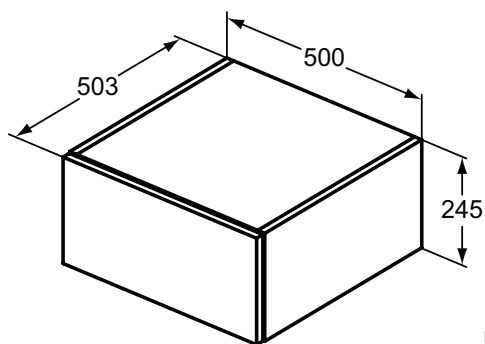

Finishes

- FF Wood light brown
- FW Dark Wood
- FX Grey Stone
- WG Glossy White

U8421