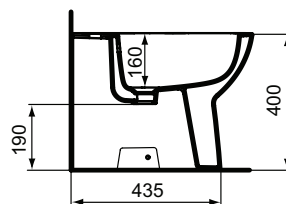

Finishes

- AA Chrome
- 01 Euro White

T5101