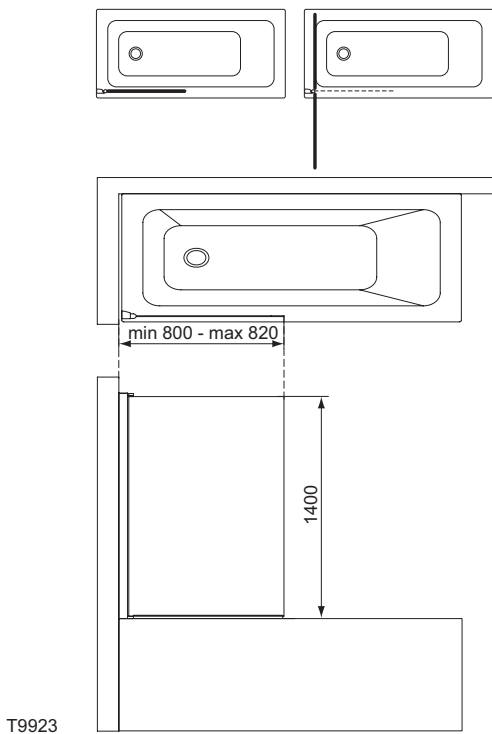

Finishes

EO Silver profile