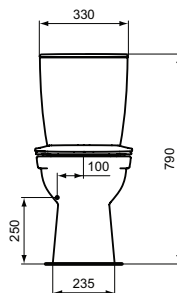

Finishes

01 Euro White

W3274, W3276

W3275, W3277