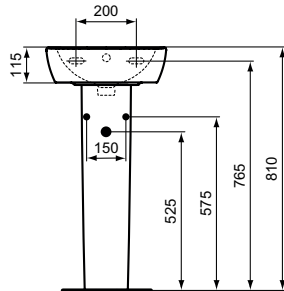

Description

Handwash basin 40 cm
Central tap hole punched, with overflow
In carton box
EN 14688
For assembly with: pedestal small T427201, semi-pedestal small T426701 or alone with siphon

Handwash basins 35 cm
- 1 Left tap hole punched, with overflow
- 1 Right tap hole punched, with overflow
In carton box
EN 14688
For assembly with: pedestal small T427201 or alone with siphon

Pedestal small
Loose on pallet

Semi-pedestal small
Loose on pallet
Including: Fixation set TT0257919

Product	W x D x H mm	Kg	Article-No.	Price/EUR
Handwash basin 40 cm	400 x 360 x 170	11,0	T056701	
Handwash basin 35 cm, Left tap hole punched	350 x 300 x 150	9,0	T056801	
Handwash basin 35 cm, Right tap hole punched	350 x 300 x 150	9,0	T056901	

Recommended equipment

Floor standing pedestal small	T427201
Semi-pedestal small	T426701
Fixation set M8 x 90 mm	K714467
Siphon waste G1 1/4 - tubular type	A2305AA
Stop angle valve (water connection G1/2, connection with mixer 10 mm/ G3/8) - 1 pc	B7883AA
Escutcheon for siphon G1 1/4 (in case installation with mixer without pop-up waste)	B4801AA

Finishes

- AA Chrome
- 01 Euro White

T0568

T0569