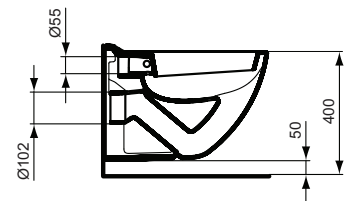

Finishes

01 Euro White

V3906, W7406