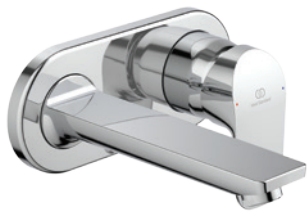

Description

Exposed basin mixer with long tubular spout
38 mm cartridge FirmaFlow® ISI with hot water limiter, with Click technology
Brass cast body
Tubular spout 160 mm
Perlator aerator
Metal handle with red and blue colour indication - printed on handle
Escutcheons on S-Connection
Comply with EN817

Built-in basin mixer
Kit 2 version (visible parts)
47 mm IS cartridge with hot water limiter
Metal escutcheon
Metal handle with red and blue colour indication - printed on handle
Cast spout 172 mm
Cascade aerator with 5 l/min flow rate limiter
To be used only in combination with A5948NU Kit 1 (internal part)
Comply with EN817

Necessary equipment

Kit 1 (internal part) for built-in basin mixer (A5948NU)

Product

Product	Article-No.	Price/EUR
Exposed basin mixer with long tubular spout	B1717AA	
Built-in basin mixer	A6941AA	

Necessary equipment

Built-in unit for A6941AA, Kit 1	A5948NU	

Finishes

AA Chrome

Sanitary brass