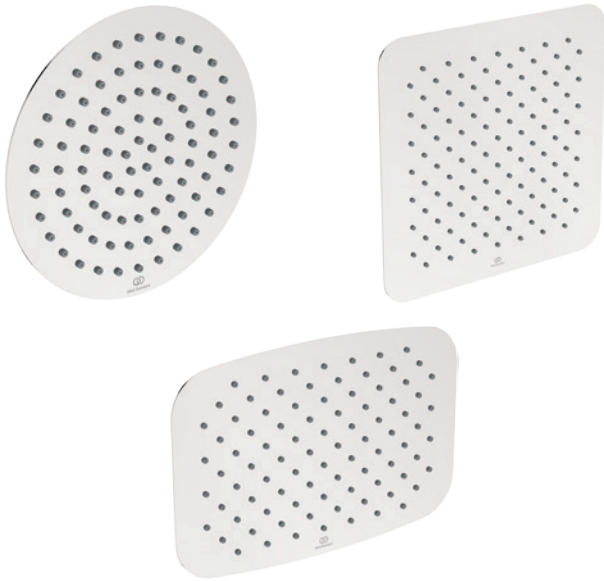

Showers

Product	Article-No.	Price/EUR
Hand shower cubic design	BD320AA	

Finishes
 AA Chrome

Description

Idealrain Luxe shower head - Round
 Head size 400, 300, 250, 200 mm
 1-function shower head
 "Easy clean" nozzles to prevent lime scale build-up
 High performance spray pattern
 Ultra Slim design
 12 l/min flow restrictor
 Polished Stainless Steel finish