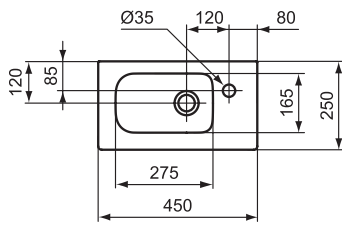

Finishes

- AA Chrome
- 01 Euro White

E1361