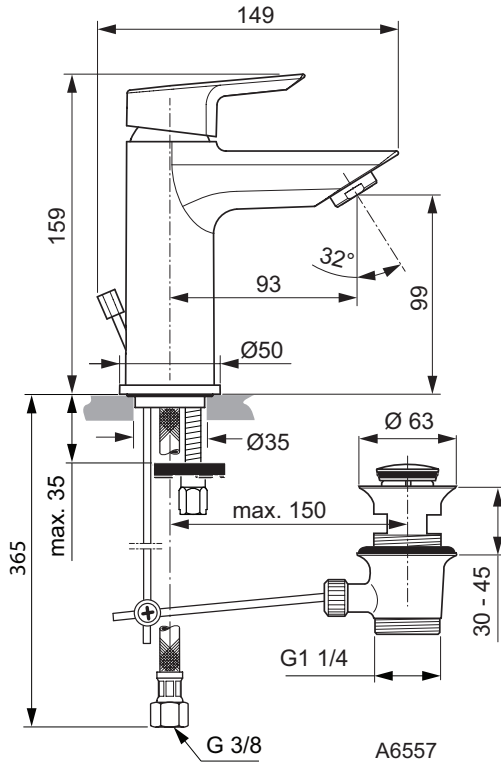

Finishes

AA Chrome