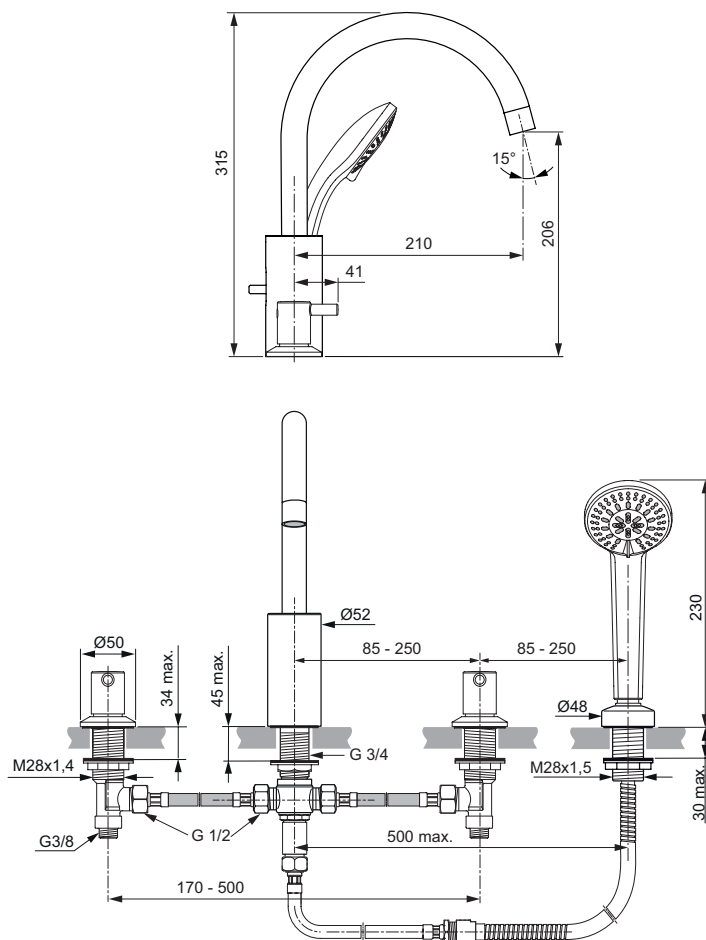

Price/EUR

Finishes

AA Chrome