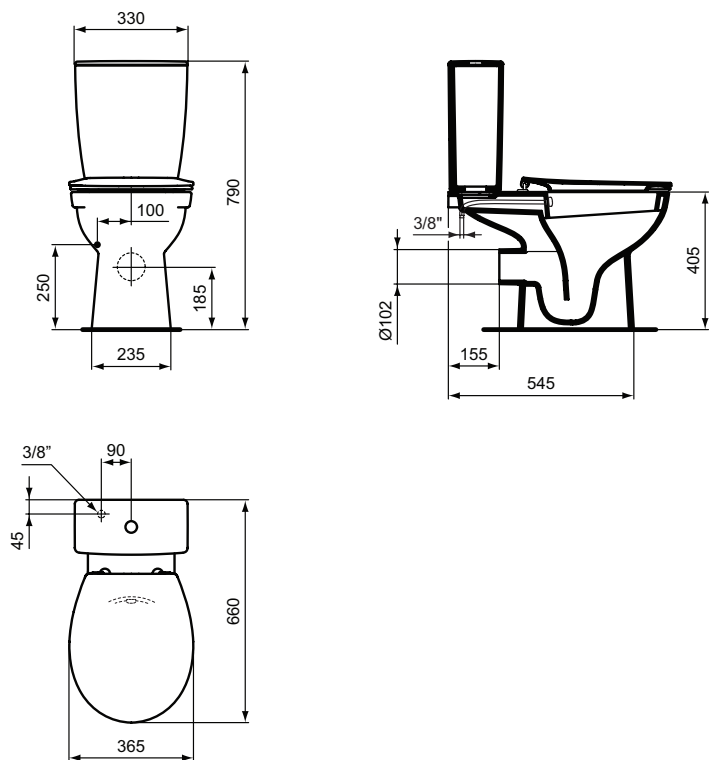

Finishes

01 Euro White