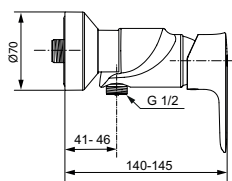

Finishes

- AA Chrome
- A2 Brushed Gold
- A5 Magnetic Grey
- GN Silver Storm

A7032

A7033

Sanitary brass