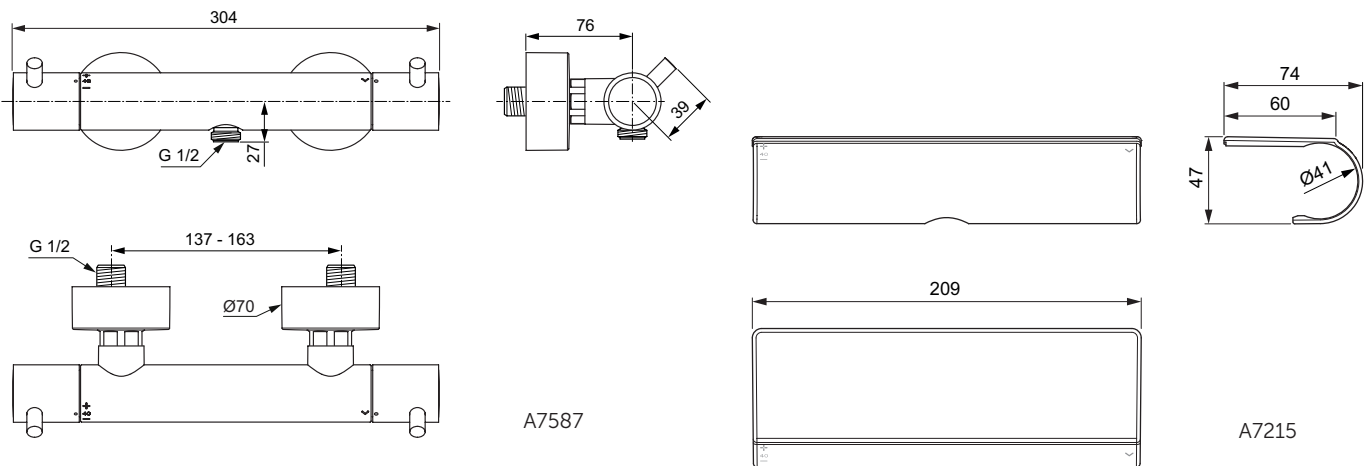

Finishes

AA Chrome