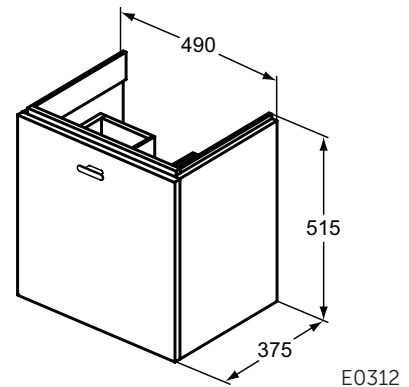

Finishes

WG Glossy White

KR Glossy Grey