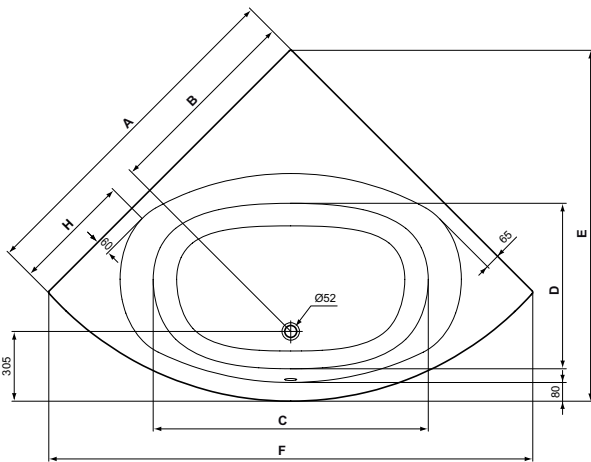

Finishes

- AA Chrome
- 01 Euro White

	A	B	C	D	E	F	G	H
K 2752 ..	1500	870	1200	720	1530	2115	295	520
K 2751 ..	1400	800	1100	660	1430	1970	250	500