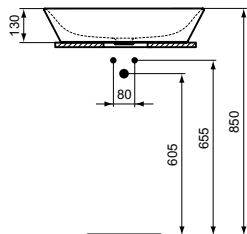

Ceramic products

Description

Vessel basin 60, 40 cm
Without tap hole and without overflow hole
Including fixation set D570967 and cutting template VV2401290524 (for Vessel basin Rectangular 60 cm)/cutting template VV2401290523 (for Vessel basin Square 40 cm)
In carton box
EN 14688
Please make sure to assembly with free waste J3291AA (order separately)!
For assembly with: Connect Air Basin units on worktop with Design siphon

Product	W x D x H mm	Kg	Article-No.	Price/EUR
Vessel basin Rectangular 60x40 cm	600 x 400 x 135	11,5	E034801	
Vessel basin Square 40 cm	400 x 400 x 135	9,0	E034701	

Recommended equipment

Design siphon G1 1/4 (in case of alone basin installation)			E0079AA	
Design stop angle valve (water connection G1/2, connection with mixer 10 mm/ G3/8) - 1 pc			A3491AA	
Siphon waste G1 1/4 - tubular type			A2305AA	
Stop angle valve (water connection G1/2, connection with mixer 10 mm/ G3/8) - 1pc			B7883AA	
Escutcheon for siphon G1 1/4 (in case installation with mixer without pop-up waste)			B4801AA	
Free waste G1 1/4 for basins without overflow			J3291AA	

Finishes

- AA Chrome
- 01 Euro White

E0348