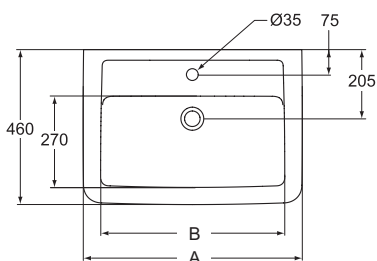

A	B
V3028	650	545
V3027	600	495