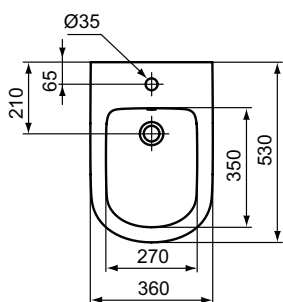

Finishes

- AA Chrome
- 01 Euro White

T5101