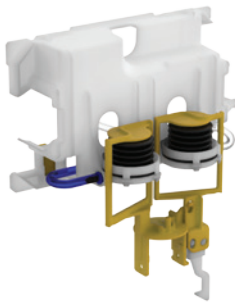

Description

SmartFlush kit
In combination with mechanical control plates Oleas™ SmartFlush M1, M2 (separate orders)
Compatible with ProSys™ 80, ProSys™ 120, ProSys™ 150
Recommended using the existing chlorine-free liquid detergents on the market with a viscosity between 150 and 300 cp (at 20°C)
Storage capacity: 450 ml
Recommended option: SmartFlush WC detergent R019267

R014967

Pneumatic conversion kit for ProSys™
In combination with pneumatic control plates Oleas™ P1, P2,P3 Solea™ P1,P2; Septa Pro™ P1, P2, P3, P4, Floor; Septa Pro™ XS P1,P2
- For ProSys™ 80
- For ProSys™ 120
- For ProSys™ 150

R009867

Product	W x D x H mm	Kg	Article-No.	Price/EUR
SmartFlush kit for combination with Oleas™ M1 mechanical SmartFlush control plate		0,6	R018667	
Pneumatic conversion kit for ProSys™ 80M frames/cisterns		0,2	R014967	
Pneumatic conversion kit for ProSys™ 120M frames/cisterns		0,4	R009867	
Pneumatic conversion kit for ProSys™ 150M frames/cisterns		0,2	R009267	

Recommended equipment

SmartFlush WC detergent (for R018667)			R019267	

Finishes