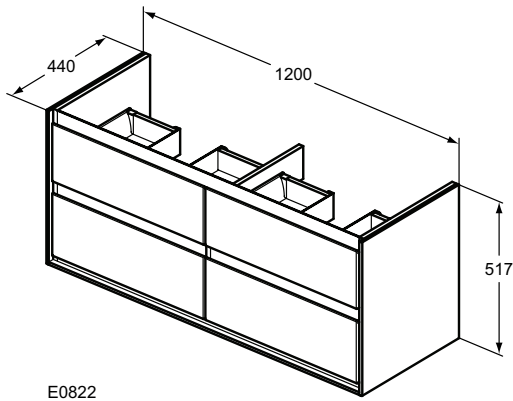

Product	W x D x H mm	Kg	Article-No.	Price/EUR
Basin unit 60 cm	600 x 440 x 517	28,6	E0818EQ E0818PS E0818VY E0818B2 E0818KN E0818UK	
Basin unit 50 cm	500 x 360 x 400	15,4	E0817EQ E0817PS E0817VY E0817B2 E0817KN E0817UK	

Recommended equipment

Space Saving Siphon	EE23033967

Finishes

- B2 White Glossy (structure) + White Matt (frame/accent)
- EQ Glossy Light Grey (structure) + Matt White (frame/accent)
- KN Glossy White (structure) + Matt Light Grey (frame/accent)
- PS Wood Light Grey (structure) + Matt White (frame/accent)
- UK Wood light brown (structure) + Matt Light Brown (frame/accent)
- VY Matt Dark Brown (structure) + Matt White (frame/accent)

Furniture and mirrors

E0822