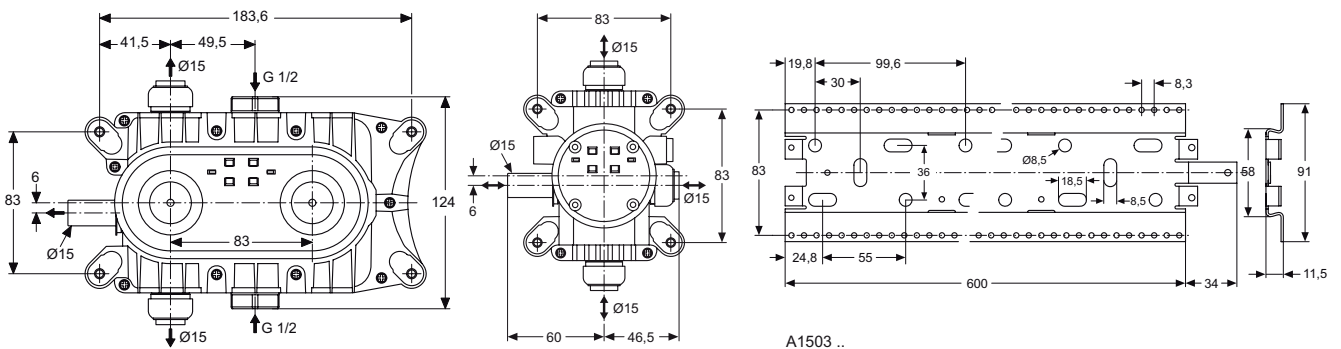

Recommended equipment

Fixation set for mounting rail	A963713NU	
Flushing device for the thermostatic unit	A963723NU