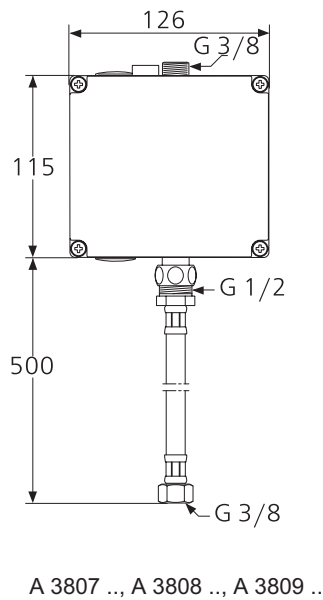

Description

Basic electronic box Kit 1 /one valve/
- Basin electronic box Kit 1 / one valve / battery operated
- Basin electronic box Kit 1 / one valve / AC 220V operated
- Basin electronic box Kit 1 / one valve / AC multi-box in connection with A3808NU
For combination with Ceraplus electronic spouts (see above)

Thermostatic kit
Pre-mixer (pre temperature adjustment)
For connection to electronic boxes A3807NU (battery operation) or A3808NU (220V operation), A3809NU (multi-box in connection with A3808NU)

Product

Product	Article-No.	Price/EUR
Basic electronic box Kit 1 / one valve / battery operated	A3807NU	
Basic electronic box Kit 1 / one valve / AC 220V operated	A3808NU	
Basic electronic box Kit 1 / one valve / AC multi-box in connection with A3808NU	A3809NU	
Thermostatic kit	A3813NU	

Finishes