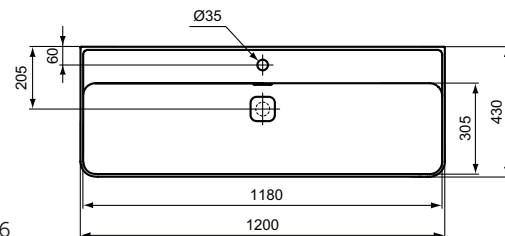

Finishes

- AA Chrome
- 01 Euro White

T3595

T3006

T3641

Ceramic products

Description

Washbasin 100, 80, 60, 50 cm
 - Tap hole punched, with overflow (slotted shape)
 - Without tap hole, overflow (slotted shape)
 - 2 tap holes punched, with overflow (slotted shape)
 Including waste white cover T854601
 In carton box
 EN 14688
 For assembly with: Adapto basin unit 97, 77, 57, 47 cm, semi-pedestal T299601 or alone with siphon
 Optional installation with: Click-clack waste with metal cover T3629AA

Semi-pedestal
 In carton box
 Including fixation set TV63667 (no drill semi-pedestal fixation)

Product	W x D x H mm	Kg	Article-No.	Price/EUR
Washbasin 100 cm, with 2 tap holes, with overflow (slotted shape)	1000 x 430 x 170	24,0	T372401	
Washbasin 100 cm, with tap hole, with overflow (slotted shape)	1000 x 430 x 170	24,0	T300201	
Washbasin 100 cm, without tap hole, with overflow (slotted shape)	1000 x 430 x 170	24,0	T364001	
Washbasin 80 cm, with tap hole, with overflow (slotted shape)	800 x 430 x 170	22,0	T300101	
Washbasin 80 cm, without tap hole, with overflow (slotted shape)	800 x 430 x 170	22,0	T363901	
Washbasin 60 cm, with tap hole, with overflow (slotted shape)	600 x 430 x 170	17,0	T300001	
Washbasin 60 cm, without tap hole, with overflow (slotted shape)	600 x 430 x 170	17,0	T363801	
Washbasin 50 cm, with tap hole, with overflow (slotted shape)	500 x 430 x 170	15,0	T292801	
Washbasin 50 cm, without tap hole, with overflow (slotted shape)	500 x 430 x 170	15,0	T363701	