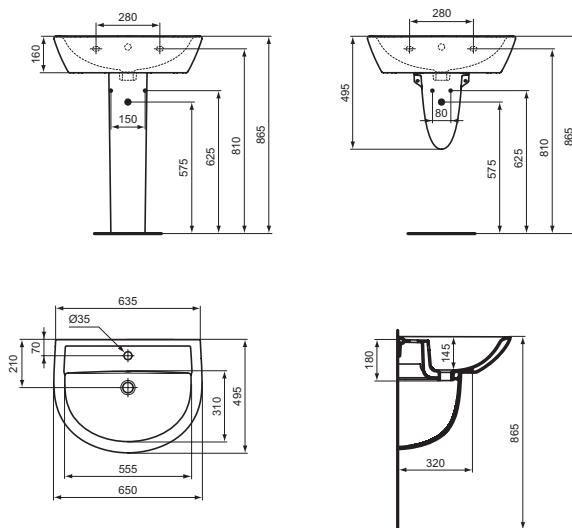

Finishes

- AA Chrome
- 01 Euro White

W3322, W3318