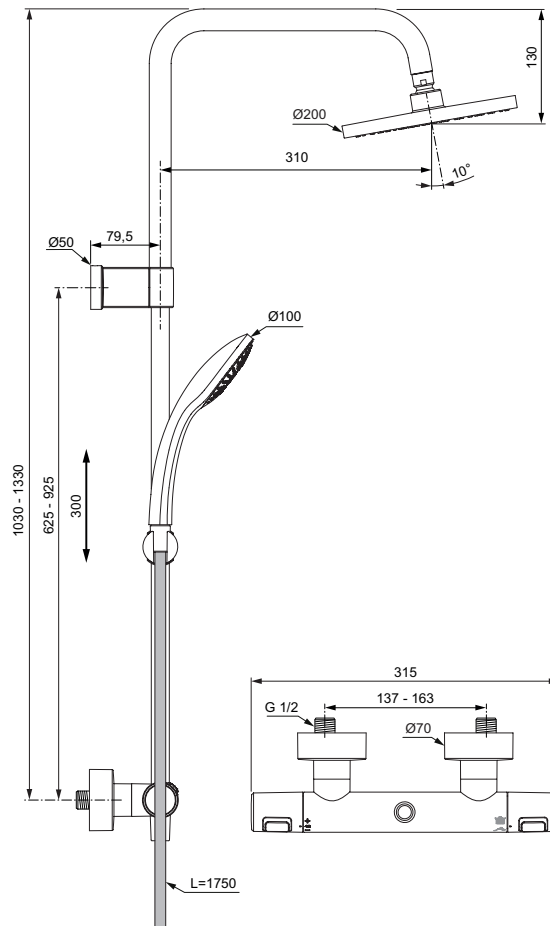

A7601

Price/EUR

Finishes

XG Silk Black