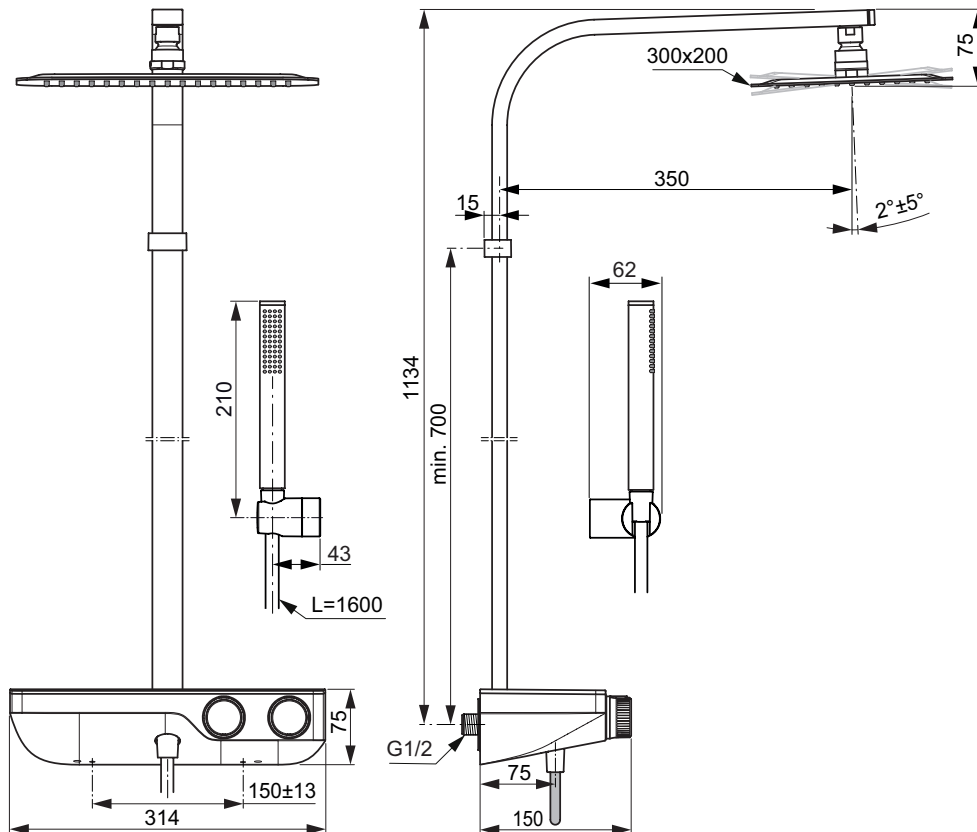

Showers

Product

Shower system with exposed thermostatic mixer

Article-No.

A7332AA

Price/EUR

Finishes

AA Chrome