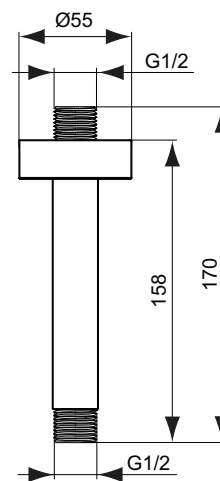

B9446

B9446

Showers