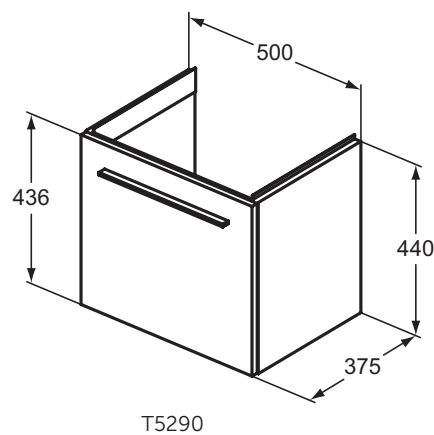

Finishes

- XG Silk Black
- YE Brill Aluminium
- **XX:**
- DU Matt White
- NF Sand Beige Matt
- NG Quartz Grey Matt
- NV Carbon Grey Matt
- NH Greige Matt
- NX Natural Oak
- NW Coffee Oak