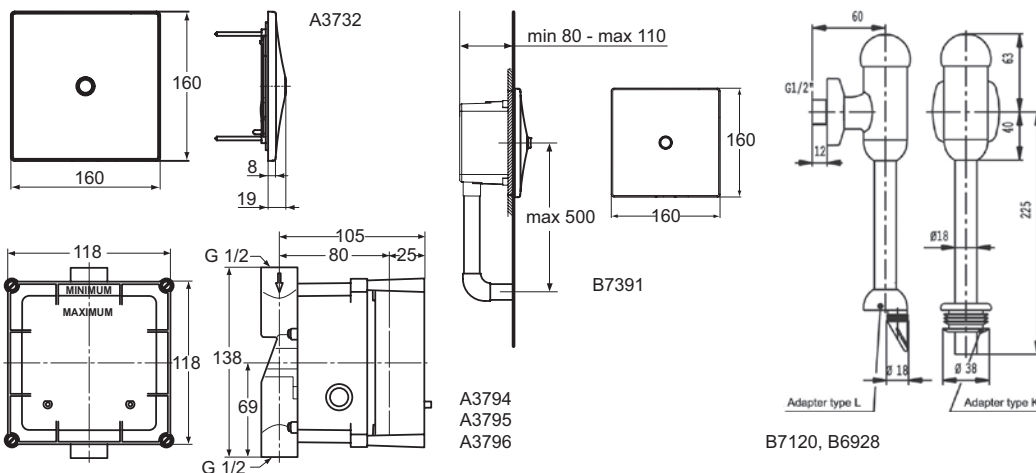

Finishes

- AA Chrome
- XJ Matt Chrome

Public sector solutions