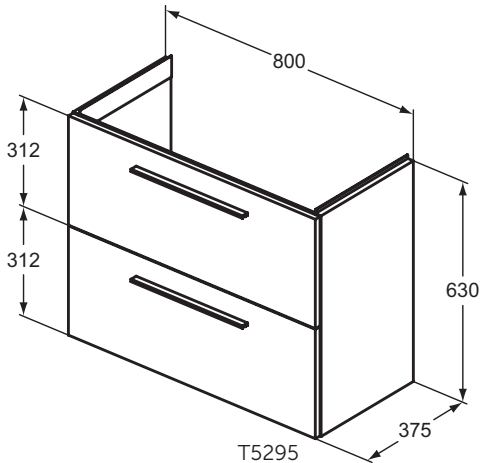

Finishes

- XG Silk Black
- YE Brill Aluminium
- XX:
- DU Matt White
- NF Sand Beige Matt
- NG Quartz Grey Matt
- NV Carbon Grey Matt
- NH Greige Matt
- NX Natural Oak
- NW Coffee Oak