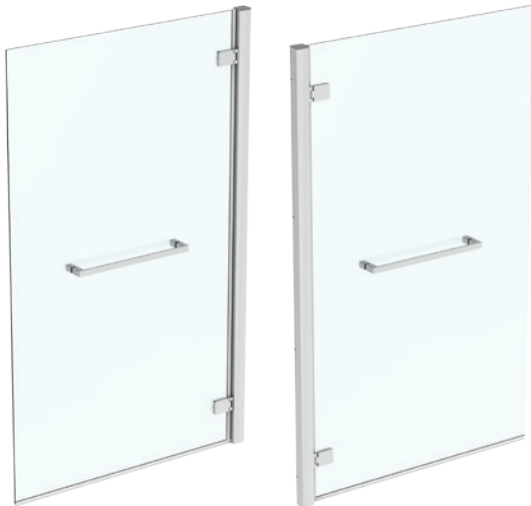

Available April 2022

Product	Article-No.	Price
Hinge bath screen 81,5 cm, right	T4884EO	
Hinge bath screen 81,5 cm, left	T4885EO	

Finishes

EO Silver profile

Wellness

New

Description

Ideal Standard I.Life Hinge bath screen with towel rail
 Product height at 1500 mm
 8mm glass transparent with easy clean coating
 Vertical profile thickness 1.2 mm
 Profile adjustment 25 mm
 Hidden screws (cover profile on each wall profile side)
 With towel rail: horizontal 450 mm x 20 mm
 Bath screen open to outside only
 Hinge to be fixed onto the wall fixation
 Note: Since hinge is in flush in fitting, product is non reversible, left and right versions available