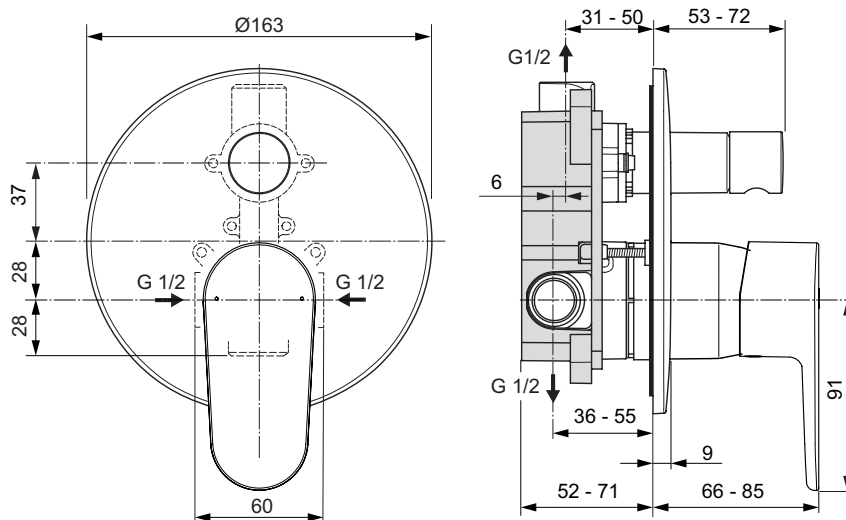

Finishes

- AA Chrome
- XG Silk Black