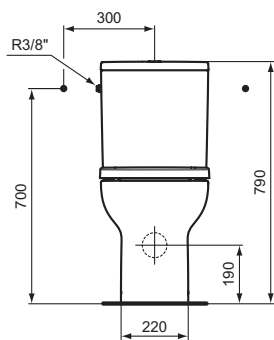

Finishes

01 Euro White