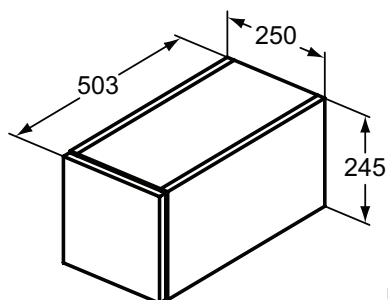

Description

Base unit
Wall mounted
1 drawer with Push-to-open system (no handle)
Including mounting kit
Can be combined with worktops or installable individually
completing it with the appropriate worktops
Suitable with Frame bars installation

Type of materials: See section Technical information: Materials

Furniture and mirrors

Product	W x D x H mm	Kg	Article-No.	Price/EUR
Base unit 50 cm	500 x 503 x 245	17,0	U8421WG U8421FF U8421FX U8421FW	
Base unit 25 cm	250 x 503 x 245	14,5	U8419WG U8419FF U8419FX U8419FW	

Finishes

- FF Wood light brown
- FW Dark Wood
- FX Grey Stone
- WG Glossy White

U8419