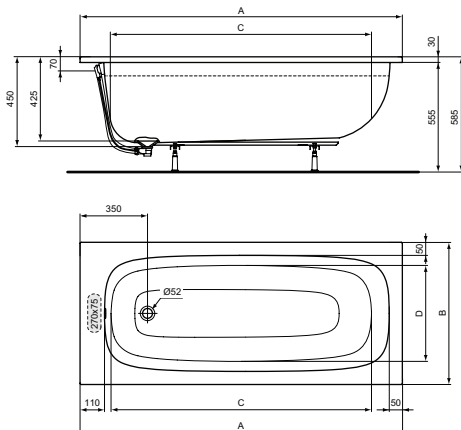

Finishes

- AA Chrome
- 01 Euro White

	A	B	C	D	H₀
T4757	1500	700	1175	455	190 L
T4758	1600	700	1275	455	205 L
T4759	1700	700	1375	455	220 L
T4760	1700	750	1375	505	230 L
T4761	1700	800	1375	555	270 L
T4762	1800	800	1475	555	290 L