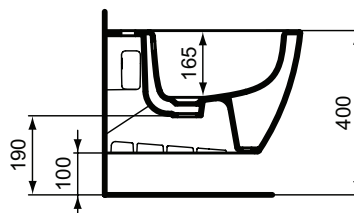

Finishes

- AA Chrome
- 01 Euro White