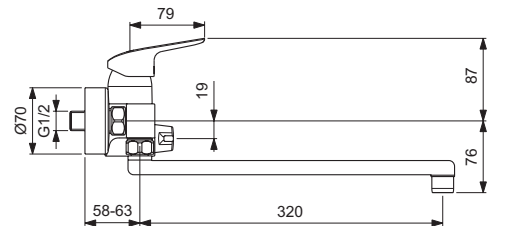

Description

Exposed bath & shower mixer
38 mm cartridge FirmaFlow® ISI with hot water limiter, with Click technology
Brass cast body
Manual ceramic diverter intergrated into the body
Metal handle with red and blue colour indication - printed on handle
S-connectors
Perlator aerator
Check valve
Comply with EN817

Exposed bath & shower mixer with long tubular spout
38 mm cartridge FirmaFlow® ISI with hot water limiter, with Click technology
Brass cast body
Manual ceramic diverter intergrated into the body
Metal handle with red and blue colour indication - printed on handle
S-connectors
Perlator aerator
Check valve
Tubular spout 320 mm
Comply with EN817

Sanitary brass

Product

Product	Article-No.	Price/EUR
Exposed bath & shower mixer with manual ceramic diverter	B1740AA	
Exposed bath & shower mixer with manual ceramic diverter and with long tubular spout	B1741AA	

Finishes

AA Chrome