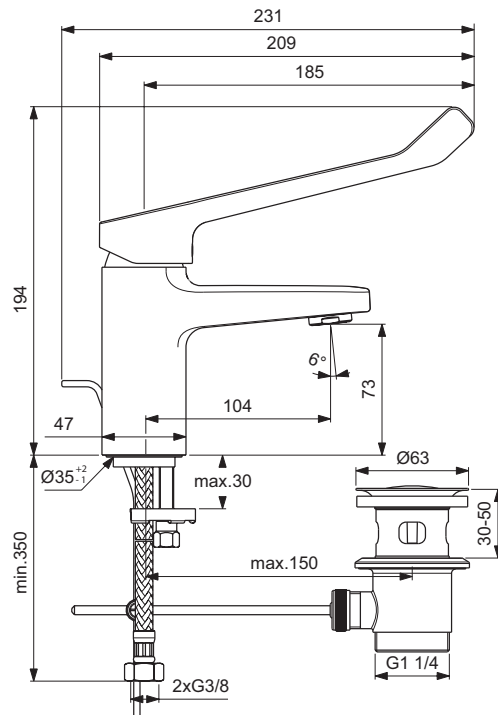

Finishes

AA Chrome