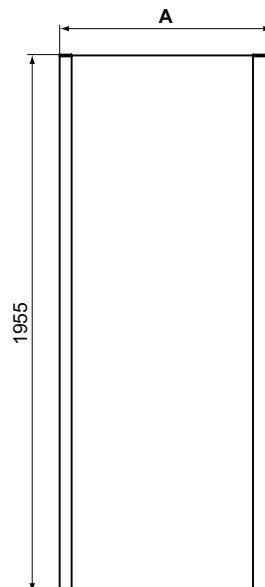

Finishes

- EO Silver profile
- 01 Euro White

	A
K9297	670-720
K9298	720-770
K9299	770-820
K9301	820-870
K9374	870-920