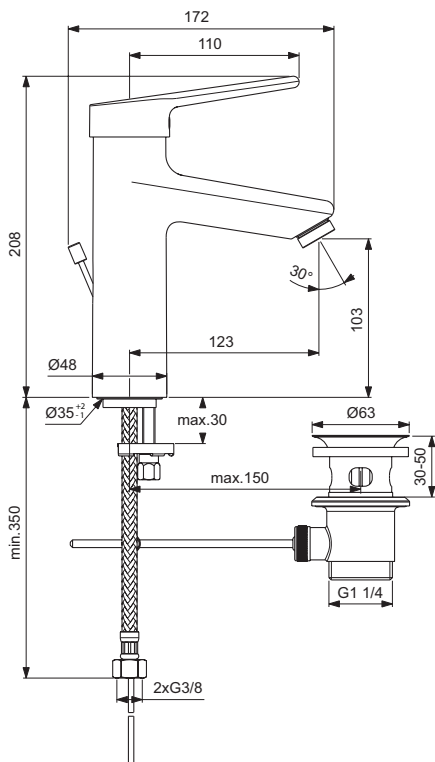

Finishes

AA Chrome

BC099