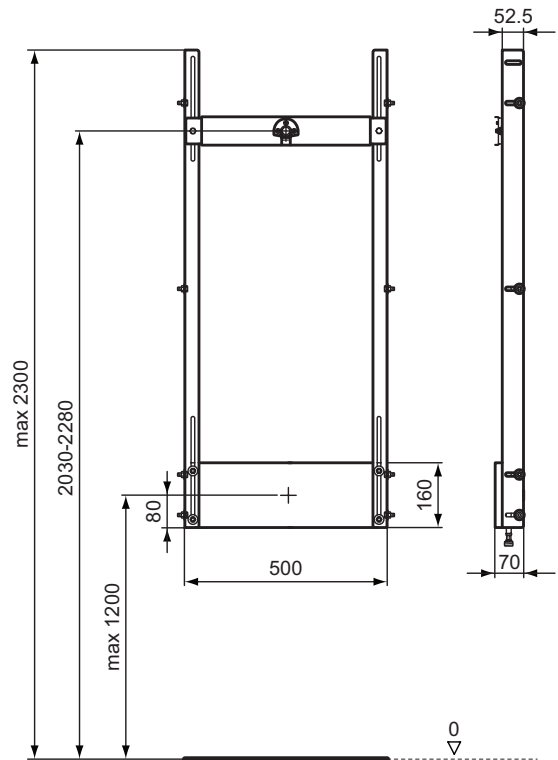

R0165

R0159

R0167