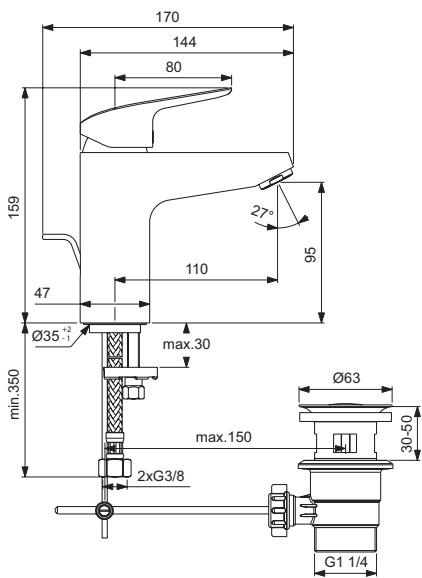

Finishes

AA Chrome