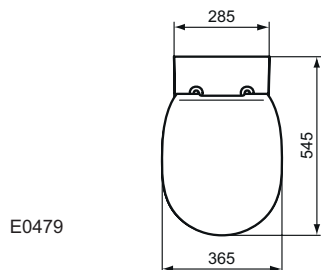

Finishes

- 01 Euro White
- MA Euro white Ideal Plus

E0479