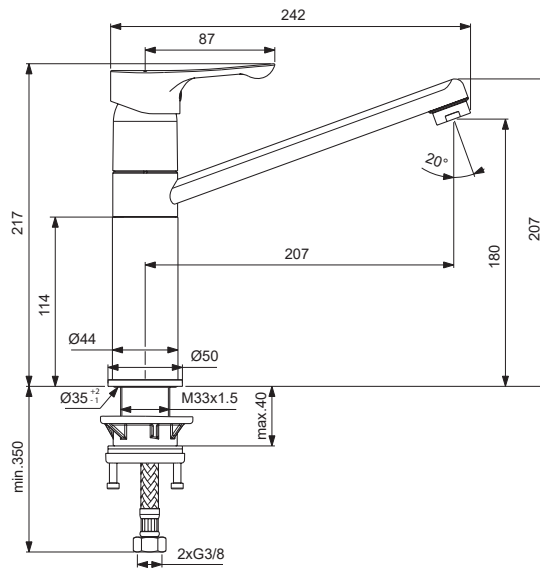

Finishes

AA Chrome