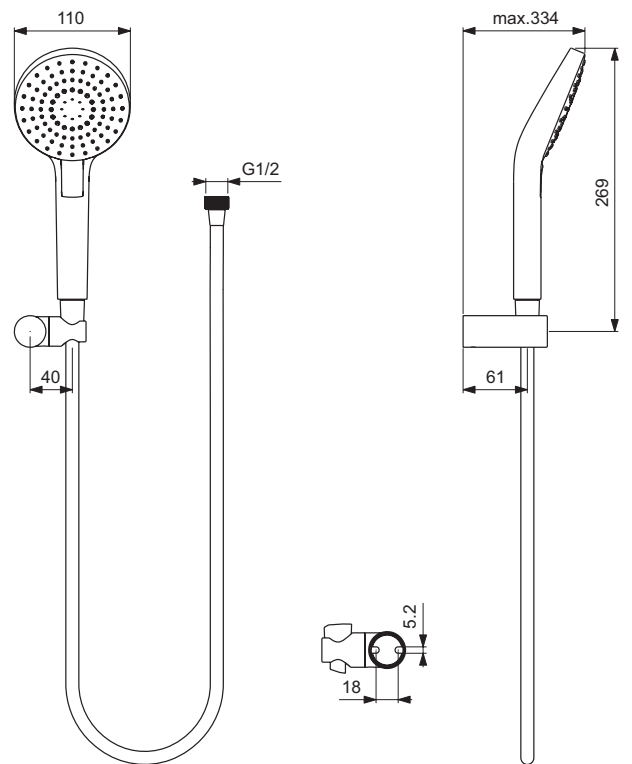

Product

Idealrain Evo Diamond Hand shower 115 mm and holder
 Idealrain Evo Round Hand shower 110 mm and holder

Article-No. Price/EUR

B2240AA	
B2239AA	

Finishes

AA Chrome

B2240

B2239