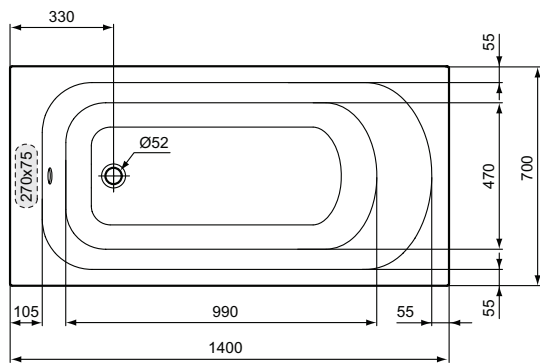

Recommended equipment

Leg set	C896067	
Waste siphon Ø 52 mm	B4812AA	

Finishes

AA Chrome

01 Euro White

W0041

W0040

Wellness