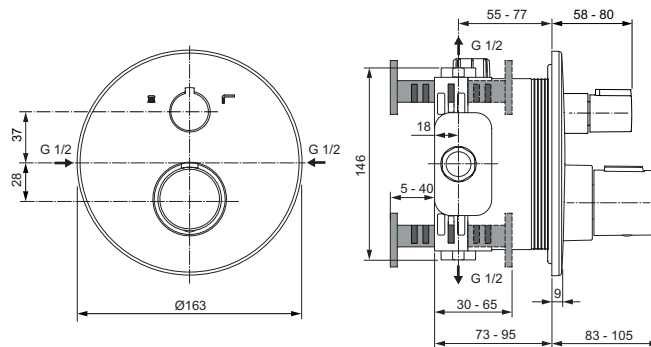

Finishes

XG Silk Black