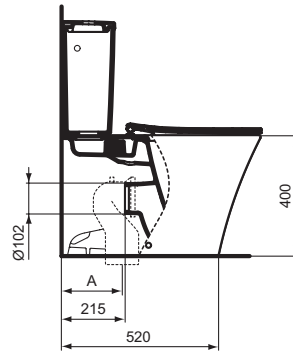

Ceramic products

E0137
E0733

A 60 - 150	175 - 205	155 - 225	165 - 210

E0137
E0734