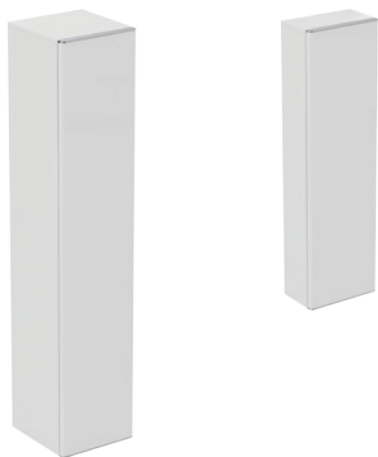

Recommended equipment	Article-No.	Price/EUR
Space Saving Siphon	EE23033967	

Finishes

- WG Glossy White
- PA Dark Walnut
- PB Gold Oak
- Y2 Matt Anthracite (Lacquered)

Description

Column unit - with door
 Wall mounted
 1 door, reversible, with Push-to-open system (no handle)
 Aluminum decorative bar on frontal door panel
 Including mounting kit