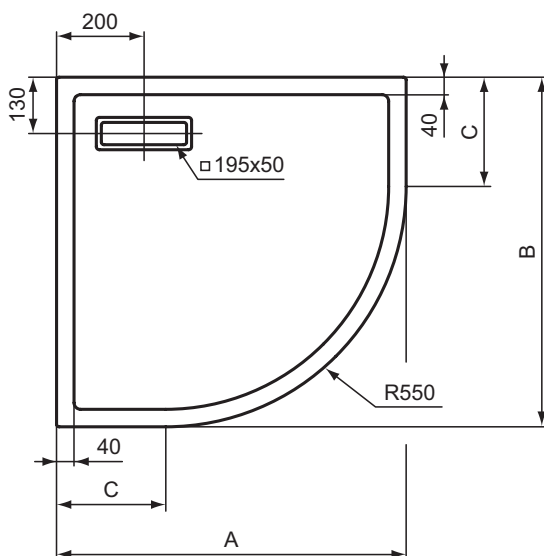

Finishes

- AA Chrome
- 01 Euro White
- V1 Silk White (Matt White)

	A	B	C
T4491	800	800	250
T4492	900	900	350