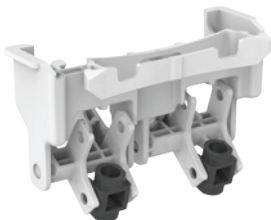

Conversion kit for electronic/IR control plate Septa Pro™ E1,E2
 - For ProSys™ 80
 - For ProSys™ 120

Conversion kit for actuation from TOP for Oleas™ M1, M2, M3, M4 mechanical control plate
 For combination with ProSys™ 150