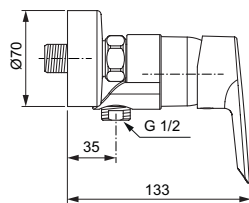

Finishes

AA Chrome

A6581