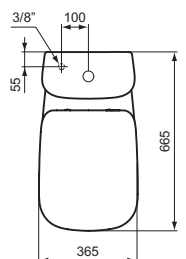

Finishes

01 Euro White