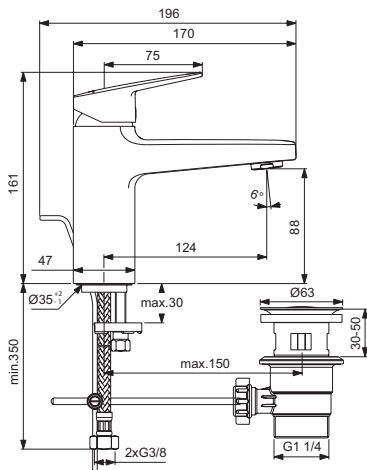

Finishes

AA Chrome

Sanitary brass

BD229

BD222

BD227

BD225

BD223