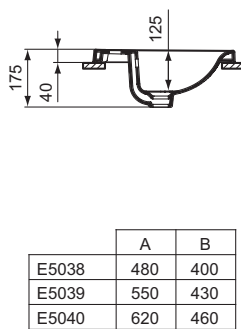

Finishes

- AA Chrome
- 01 Euro White
- MA Euro white Ideal Plus