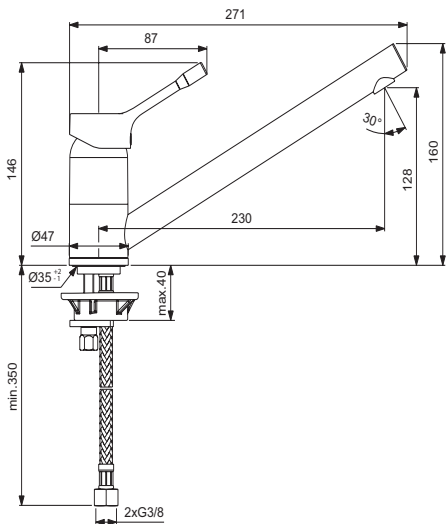

Finishes

AA Chrome