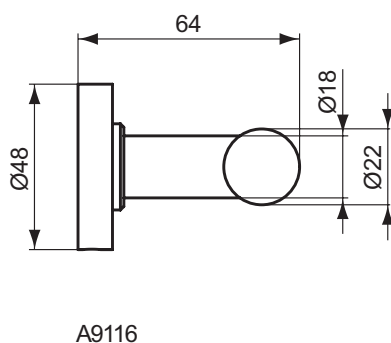

Finishes

AA Chrome