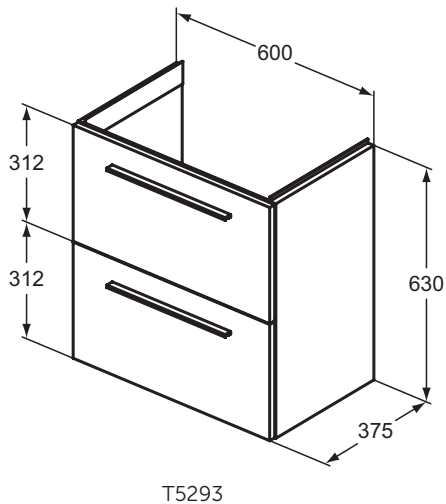

New

Description

Basin unit 60 cm
Wall mounted, 2 drawers, soft close system
Handles not included - separate order
Incl. mounting kit

For assembly with:
- i.life S Vanity basin 61 cm T459001
Recommended: Space Saving Siphon EE23033967 (please, order separately)

Basin unit 60 cm
Wall mounted, 1 drawer, soft close system
Handle not included - separate order
Incl. mounting kit

For assembly with:
- i.life S Vanity basin 61 cm T459001
Recommended: Space Saving Siphon EE23033967 (please, order separately)

Available April 2022

Furniture and mirrors

Product	W x D x H mm	Kg	Article-No.	Price/EUR
Basin unit 60 cm	600 x 375 x 630	25,3	T5293xx	
Basin unit 60 cm	600 x 375 x 440	17,5	T5292xx	
Necessary equipment				
Handles not included (Please choose from the different finishes)			T5326XG T5326YE	

Finishes

- XG Silk Black
- YE Brill Aluminium
- **XX:**
- DU Matt White
- NF Sand Beige Matt
- NG Quartz Grey Matt
- NV Carbon Grey Matt
- NH Greige Matt
- NX Natural Oak
- NW Coffee Oak