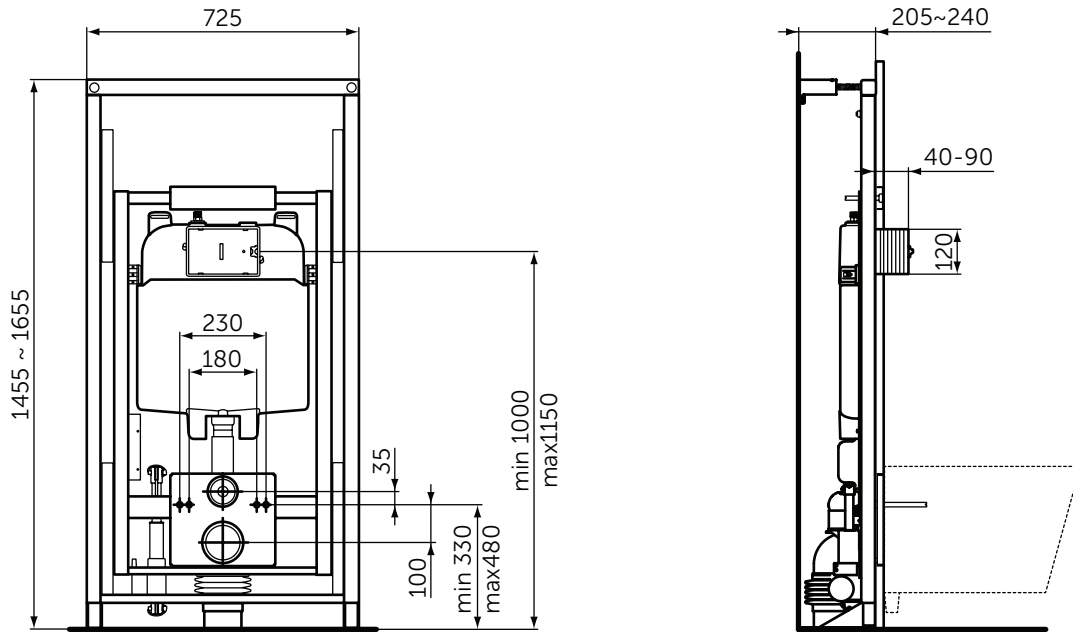

Product	W x D x H mm	Kg	Article-No.	Price/EUR
ProSys Comfort™ 80 easy move frame	725 x 205-240 x 1455-1655	66,3	R0145A6	

Recommended equipment

Corner installation kit (enables the installation of WCs in bathroom corners), compatible with ProSys™ 120, ProSys™ 80 and ProSys™ Eco frames and freestanding frames	R018567	
Flow rate reducer (reduces flow rate to avoid splashing), compatible with ProSys™ 80	R019867	
Acoustic insulation for wall mounted WC and bidet	R017467	
Noise insulation kit - frame to floor (avoids direct contact between the frame and the floor)	R010667	

Finishes

A6 Matt Black

Installation systems