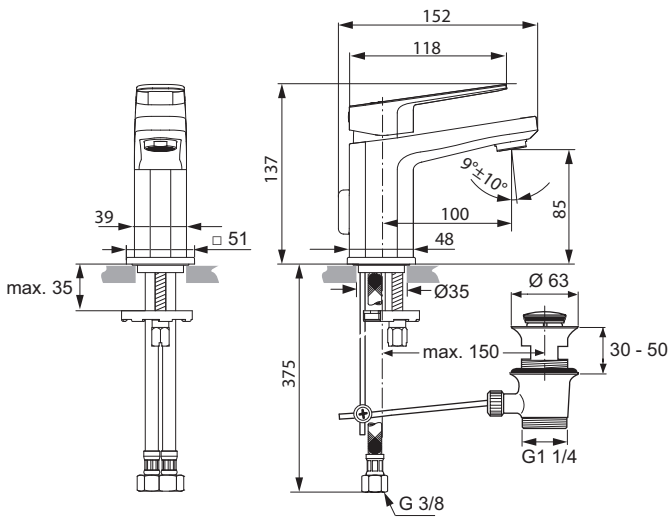

Finishes

AA Chrome

A6330