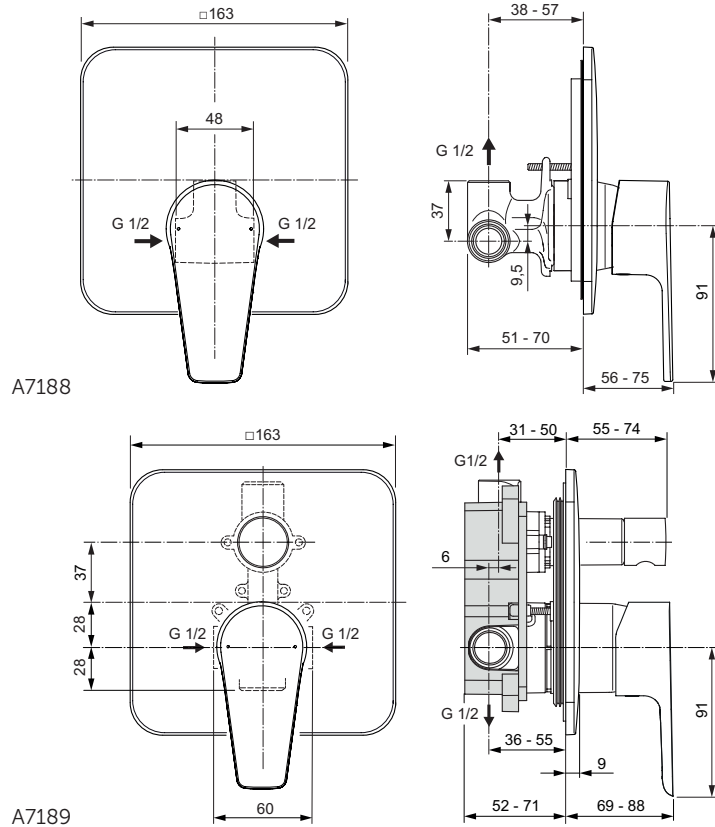

Finishes

AA Chrome