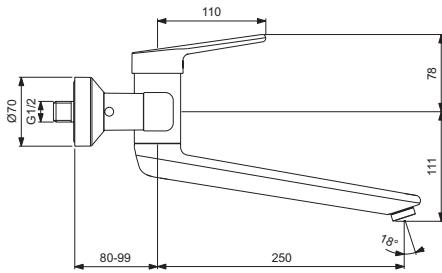

Finishes

AA Chrome

BC111

BC113

BC116

Public sector solutions