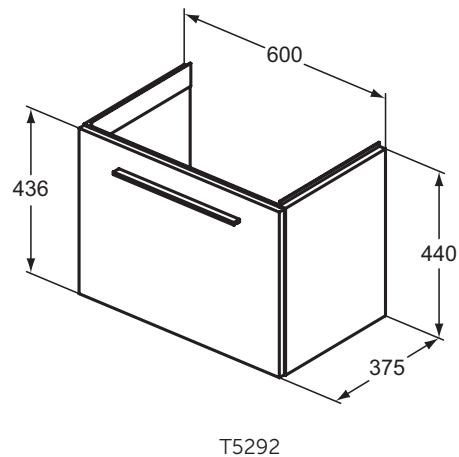

New

Description

Basin unit 60 cm
Wall mounted, 2 drawers, soft close system
Handles not included - separate order
Incl. mounting kit

For assembly with:
- i.life S Vanity basin 61 cm T459001
Recommended: Space Saving Siphon EE23033967 (please, order separately)

Basin unit 60 cm
Wall mounted, 1 drawer, soft close system
Handle not included - separate order
Incl. mounting kit

For assembly with:
- i.life S Vanity basin 61 cm T459001
Recommended: Space Saving Siphon EE23033967 (please, order separately)

Available April 2022

Furniture and mirrors

Product	W x D x H mm	Kg	Article-No.	Price/EUR
Basin unit 60 cm	600 x 375 x 630	25,3	T5293xx	
Basin unit 60 cm	600 x 375 x 440	17,5	T5292xx	
Necessary equipment				
Handles not included (Please choose from the different finishes)			T5326XG T5326YE	

Finishes

- XG Silk Black
- YE Brill Aluminium
- **XX:**
- DU Matt White
- NF Sand Beige Matt
- NG Quartz Grey Matt
- NV Carbon Grey Matt
- NH Greige Matt
- NX Natural Oak
- NW Coffee Oak