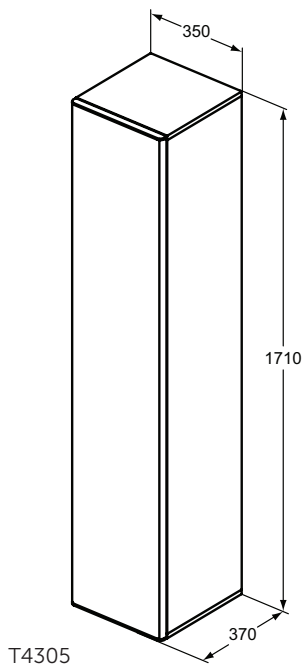

Finishes

- WG Glossy White
- PA Dark Walnut
- PB Gold Oak
- Y2 Matt Anthracite (Lacquered)