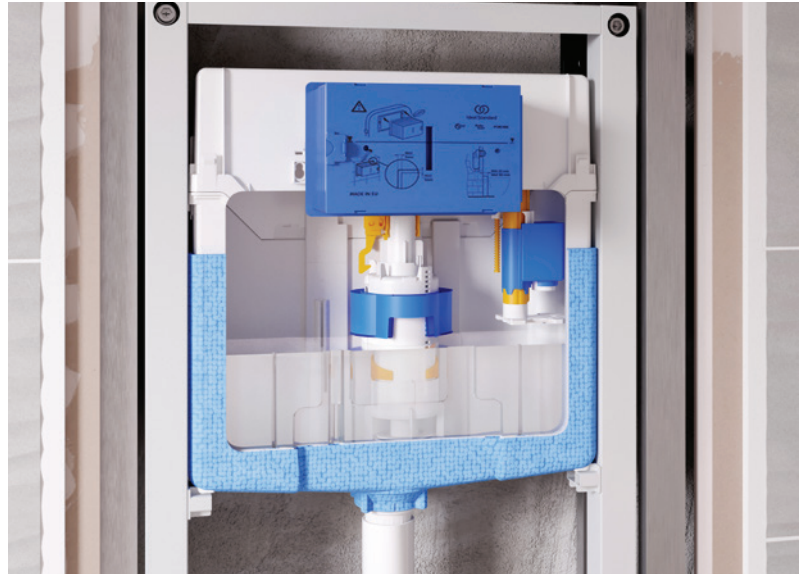

SMARTVALVE SAVES WATER

SmartValve is a versatile product with reduced dimensions, a counter-pressure closing system, is quick filling and effective at any network pressure. Water waste is avoided during flushing by only allowing water into the cistern after the flush valve is closed. This saves approximately 0.5 litres of water per flush.

It is also quiet –certified to NF standard acoustic class 1.

SmartValve comes in all ProSys™ Ideal Standard cisterns.