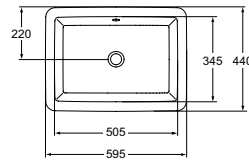

K0780

Finishes

- AA Chrome
- 01 Euro White