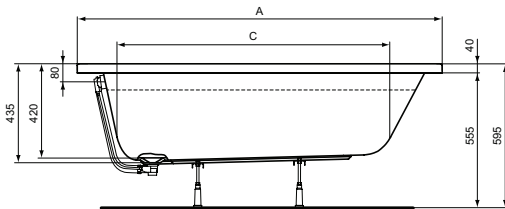

Finishes

- AA Chrome
- 01 Euro White

	A	B	C	D	H₂O
W0042 P0044	1500	700	1090	470	175 L
W0043 P0045	1600	700	1190	470	190 L
W0044 P0046	1700	700	1290	470	205 L
W0045 P0047	1700	750	1290	520	225 L