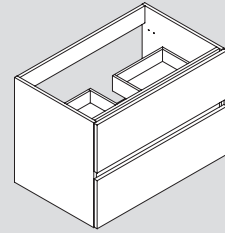

NATURAL Technical Information

Encimera NATURAL · NATURAL Worktop · Plan Vasque NATURAL

30x50x25,5

75x50x25,5h

80x50x25,5h

30x50x55h

60x50x55h

75x50x55h

80x50x55h

30x50x25,5h

60x50x25,5h

75x50x25,5h

80x50x25,5h

Acabados · Finishes · Finitions

nogal origin
walnut origin
noyer origin

roble mediterr.
oak mediterr.
chêne mediterr.