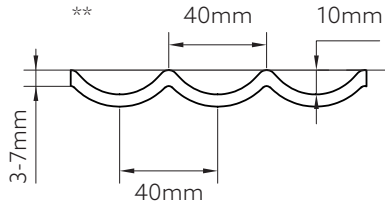

PAINT

White Sand	Vanilla Sand	Dark Sand
FW P001	FW P010	FW P029

(*) Approximate measurements. Nominal measurement tolerances are $\pm 20\text{mm}$ on the long side and $\pm 10\text{mm}$ on the short side. (**) Approximate measurements. Design height tolerance $\pm 5\text{mm}$.