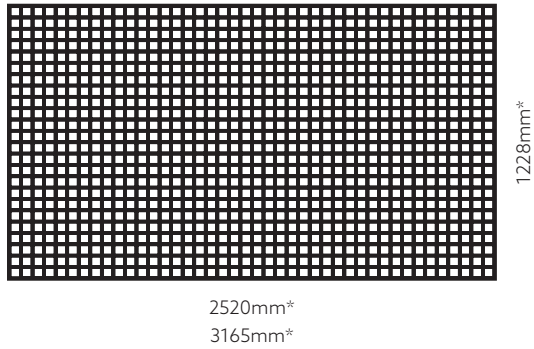

PAINT

White Sand	Vanilla Sand	Dark Sand
FW P001	FW P010	FW P029

(*) Approximate measurements. Nominal measurement tolerances are $\pm 20\text{mm}$ on the long side and $\pm 10\text{mm}$ on the short side. (**) Approximate measurements. Design height tolerance $\pm 5\text{mm}$.