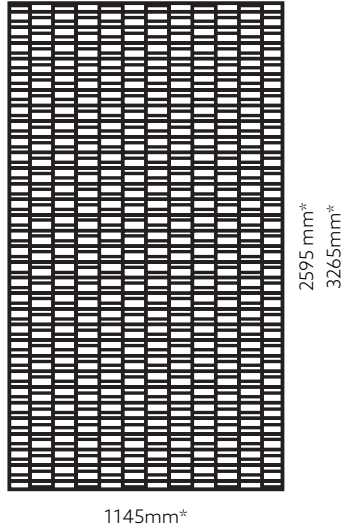

PAINT

White Clay	Paglierino	Bruciato	Rosato	Anticato
FW P025	FW P009 FW P010	FW P007 FW P008	FW P014 FW P015	FW P016 FW P018

(*) Approximate measurements. Nominal measurement tolerances are $\pm 20\text{mm}$ on the long side and $\pm 10\text{mm}$ on the short side. (**) Approximate measurements. Design height tolerance $\pm 5\text{mm}$.