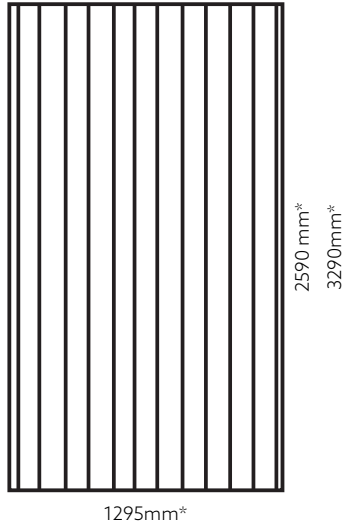

Design created by Estudi{H}ac.

Wave · White Sand

1295 x 2590 mm · 100314038

1295 x 3290 mm · 100287549

Wave · Ocre Sand

1295 x 2590 mm · 100314054

1295 x 3290 mm · 100293371

Wave · Grey Sand

1295 x 2590 mm · 100314121

1295 x 3290 mm · 100293337

SpA
hotel

17

PAINT

White Sand	Ocre Sand	Grey Sand
FW P001	FW P004	FW P007

(*) Approximate measurements. Nominal measurement tolerances are $\pm 20\text{mm}$ on the long side and $\pm 10\text{mm}$ on the short side. (**) Approximate measurements. Design height tolerance $\pm 5\text{mm}$.