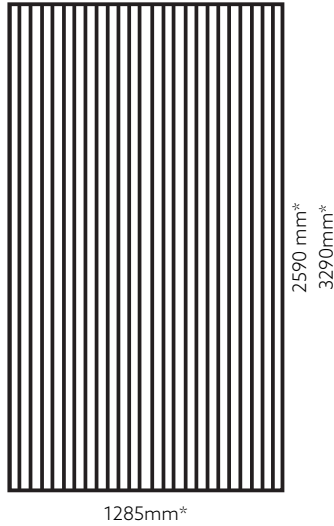

(*) Approximate measurements. Nominal measurement tolerances are $\pm 20\text{mm}$ on the long side and $\pm 10\text{mm}$ on the short side. (**) Approximate measurements. Design height tolerance $\pm 5\text{mm}$.

1285 x 2590 mm · 100314075

1285 x 3290 mm · 100293395

PAINTE

Roble Natura	Nogal Americano	Roble Murano
FW T021	FW T020	FW T019

(*) Approximate measurements. Nominal measurement tolerances are $\pm 20\text{mm}$ on the long side and $\pm 10\text{mm}$ on the short side. (**) Approximate measurements. Design height tolerance $\pm 5\text{mm}$.

Willow · Velvet Black

1285 x 2590 mm · 100314094

1285 x 3290 mm · 100293422

PAINTE

Velvet Green	Velvet Blue	Velvet Black
FW P027	FW P028	FW P013

(*) Approximate measurements. Nominal measurement tolerances are $\pm 20\text{mm}$ on the long side and $\pm 10\text{mm}$ on the short side. (**) Approximate measurements. Design height tolerance $\pm 5\text{mm}$.