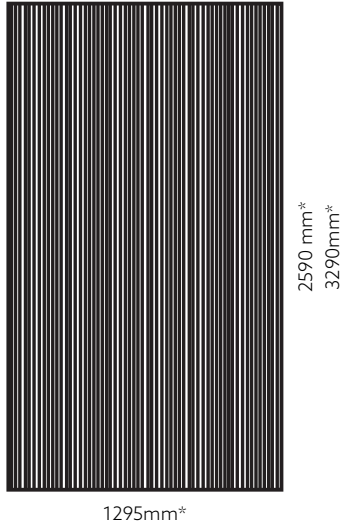

PAINT

White Sand	Ocre Sand	River Sand	Velvet Black
FW P001	FW P004	FW P026	FW P013

(*) Approximate measurements. Nominal measurement tolerances are $\pm 20\text{mm}$ on the long side and $\pm 10\text{mm}$ on the short side. (**) Approximate measurements. Design height tolerance $\pm 5\text{mm}$.