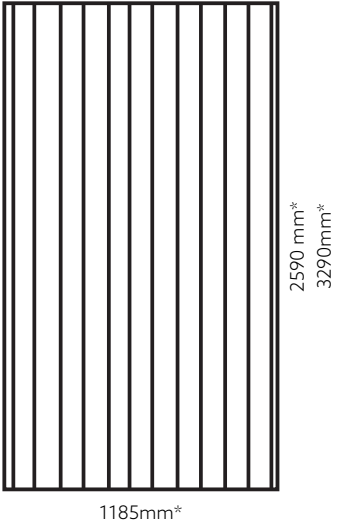

PAINTE

White Sand	Ocre Sand	Grey Sand
FW P001	FW P004	FW P007

(*) Approximate measurements. Nominal measurement tolerances are ±20mm on the long side and ±10mm on the short side. (**) Approximate measurements. Design height tolerance ±5mm.