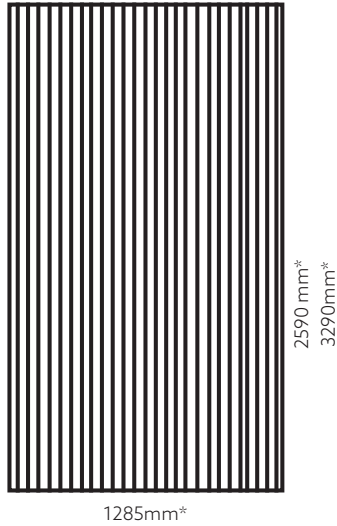

(*) Approximate measurements. Nominal measurement tolerances are $\pm 20\text{mm}$ on the long side and $\pm 10\text{mm}$ on the short side. (**) Approximate measurements. Design height tolerance $\pm 5\text{mm}$.

Design created by Estudi{H}ac.

Doghe · Roble Natura

1285 x 2590 mm · 100314093

1285 x 3290 mm · 100293376

Doghe · Nogal Americano

1285 x 2590 mm · 100314086

1285 x 3290 mm · 100293375

Doghe · Roble Murano

1285 x 2590 mm · 100314075

1285 x 3290 mm · 100293395

PAINTE

Roble Natura	Nogal Americano	Roble Murano
FW T021	FW T020	FW T019

(*) Approximate measurements. Nominal measurement tolerances are $\pm 20\text{mm}$ on the long side and $\pm 10\text{mm}$ on the short side. (**) Approximate measurements. Design height tolerance $\pm 5\text{mm}$.