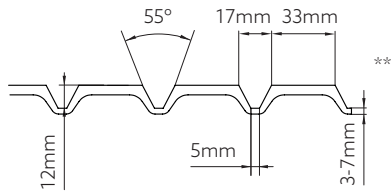

PAINTE

Roble Natura	Nogal Americano	Roble Murano
FW T021	FW T020	FW T019

(*) Approximate measurements. Nominal measurement tolerances are $\pm 20\text{mm}$ on the long side and $\pm 10\text{mm}$ on the short side. (**) Approximate measurements. Design height tolerance $\pm 5\text{mm}$.