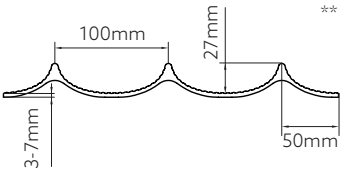

PAINTE

White Sand	Ocre Sand	Grey Sand
FW P001	FW P004	FW P007

(*) Approximate measurements. Nominal measurement tolerances are ±20mm on the long side and ±10mm on the short side. (**) Approximate measurements. Design height tolerance ±5mm.