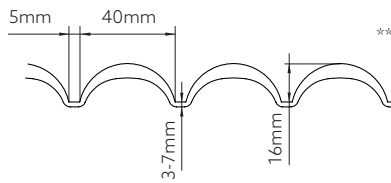

Willow · Velvet Black

1285 x 2590 mm · 100314094

1285 x 3290 mm · 100293422

PAINTE

Velvet Green	Velvet Blue	Velvet Black
FW P027	FW P028	FW P013

(*) Approximate measurements. Nominal measurement tolerances are $\pm 20\text{mm}$ on the long side and $\pm 10\text{mm}$ on the short side. (**) Approximate measurements. Design height tolerance $\pm 5\text{mm}$.