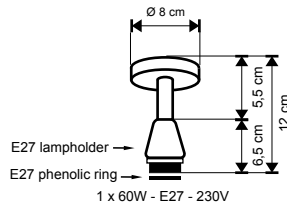

Pictured with shade LV 940130251
(not included)

④