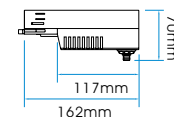

LV 292130/A
LV 292130/Z
LV 292130/W

Electronic transformer output
Input: AC 230V; output: AC12V Max 50W
ONLY FOR PLUGLIGHT SPOT