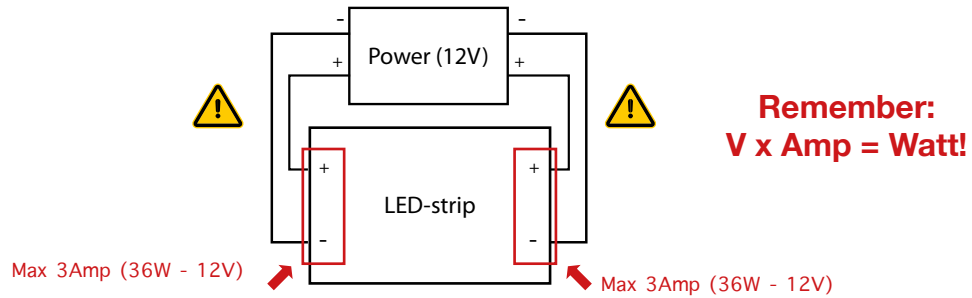

LED-strips

There are certain aspects about installing LED-strips that really need to be taken care off:

- + and - MUST be respected!
- You need to install the LED-strips in such a way that the current goes into the strip at both sides. Otherwise the intensity of the LEDs will fade out and there will be a higher risk of overheating.