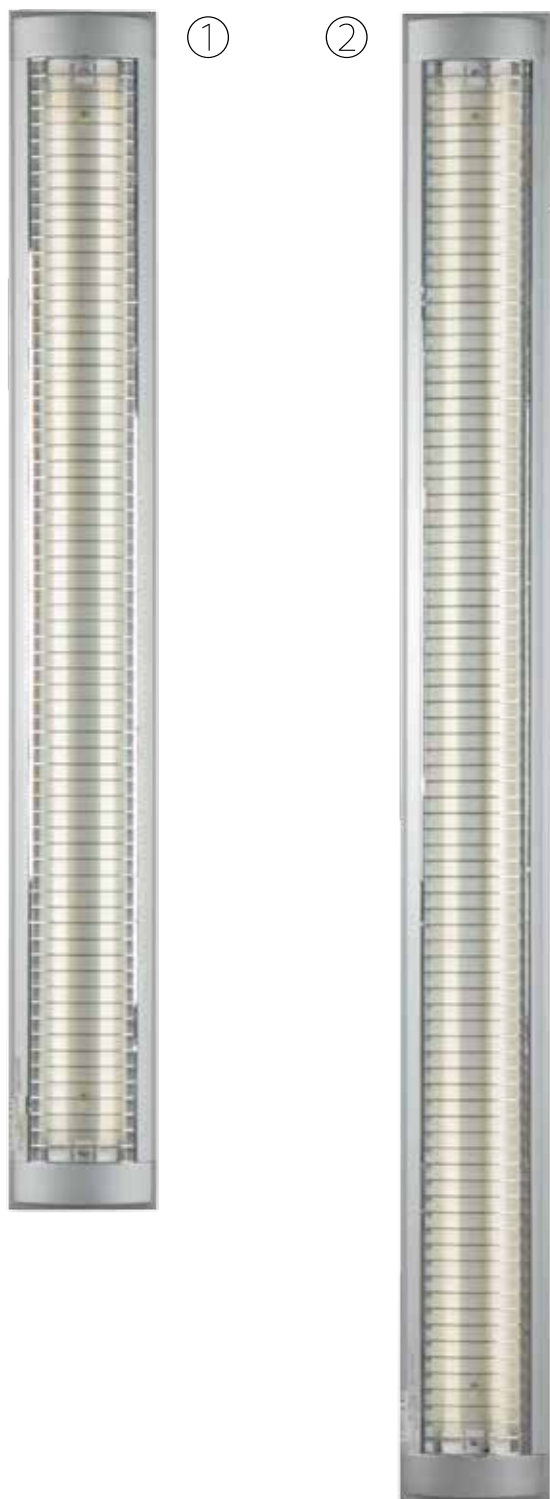

Darkconnect

Art. No.	Color	Fitting	Voltage	Power (W)	H (cm)	W (cm)	D (cm)	LED ready
① LV 91628/S	Silver plastic	2 x 4000K T5	230V	28W max	4	126	16	✓
② LV 91635/S	Silver plastic	2 x 4000K T5	230V	35W max	4	156	16	✓