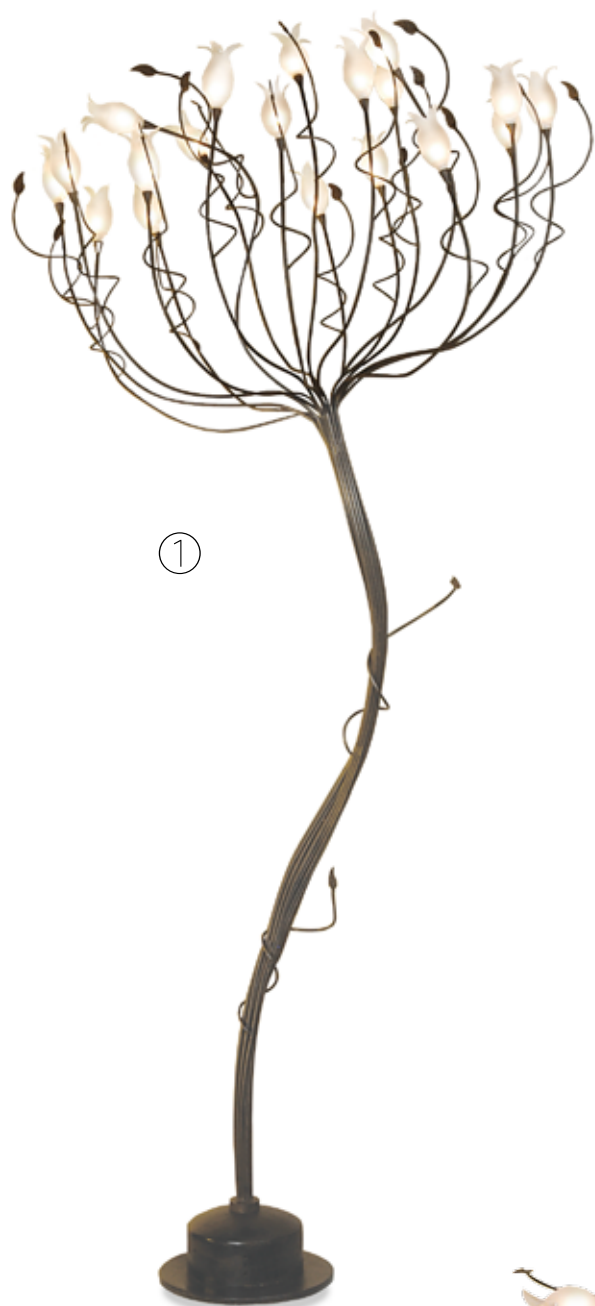

Banyan

Art. No.	Color	Fitting	Power (W)	Voltage	H (cm)	W (cm)	D (cm)	LED ready
① LV 42032/R	Rusty	20 x G4 (incl)	10W max	12V	202	90	90	✓
② LV 52032/R	Rusty	20 x G4 (incl)	10W max	12V	103	90	90	✓