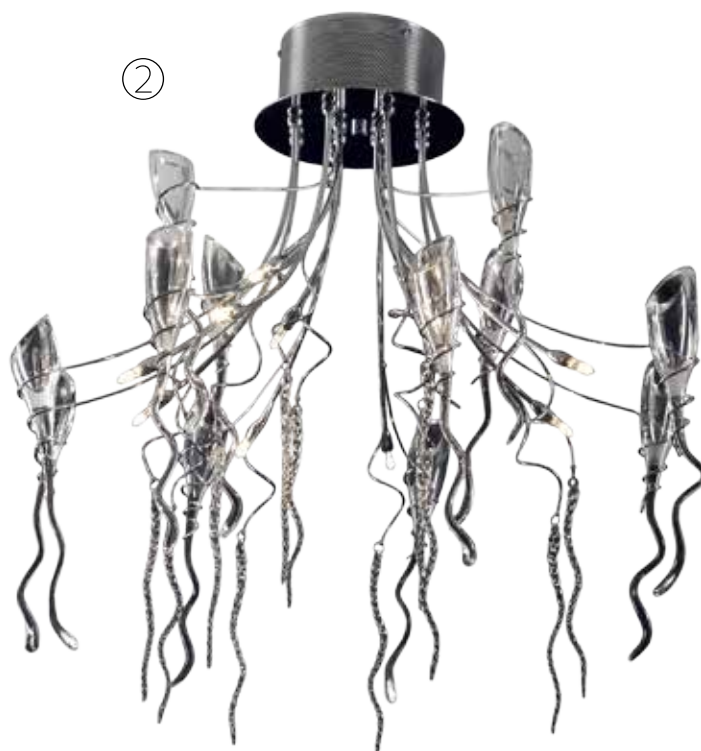

Shaggy

Art. No.	Color	Fitting	Power (W)	Voltage	Diameter (cm)	Height (cm)	LED ready
① LV 61509/CH	Chrome / clear crystal	28 x G4 (incl)	20W max	12V	100	78	✓
② LV 61508/CH	Chrome / clear crystal	12 x G4 (incl)	20W max	12V	60	65	✓