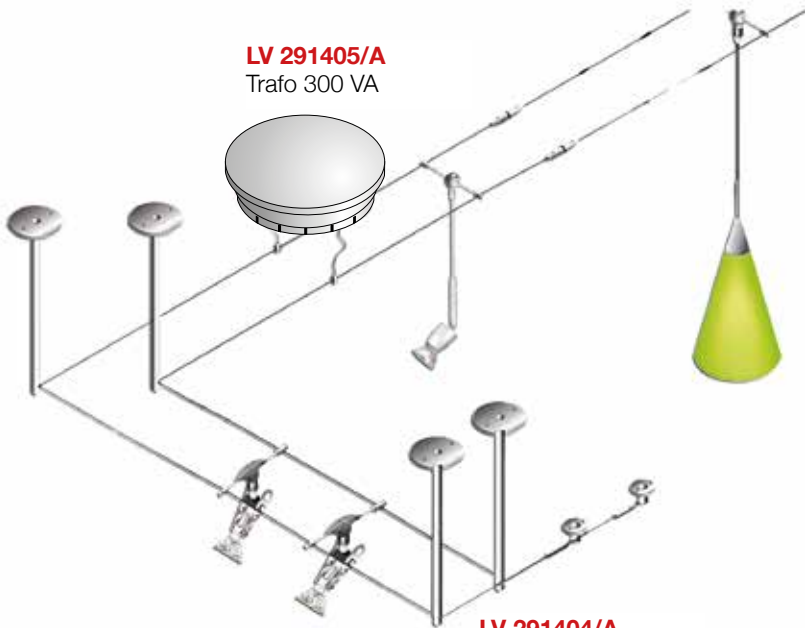

LV 291405/A

Trafo 300 VA