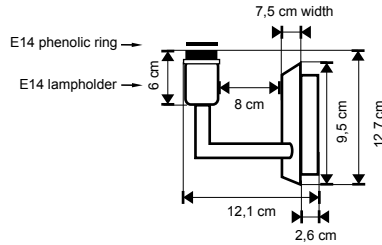

Lounge

①

②

can be used pointing up or down

③

④

Pictured with shade LV 940125256
(not included)

Art. No.	Color	Fitting	Power (W)	Voltage	H (cm)	W (cm)	D (cm)	LED ready
① LV 37979/B	Antique brass	1 x E14 (excl)	60W max	230V	13	15	8	✓
② LV 37979/NM	Nickel satin	1 x E14 (excl)	60W max	230V	13	15	8	✓
③ LV 60002/B	Antique brass	1 x E27 (excl)	60W max	230V	12	8	8	✓
④ LV 60002/NM	Nickel satin	1 x E27 (excl)	60W max	230V	12	8	8	✓