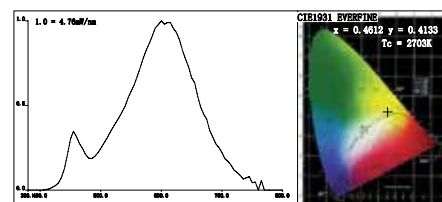

Light Source Test Report