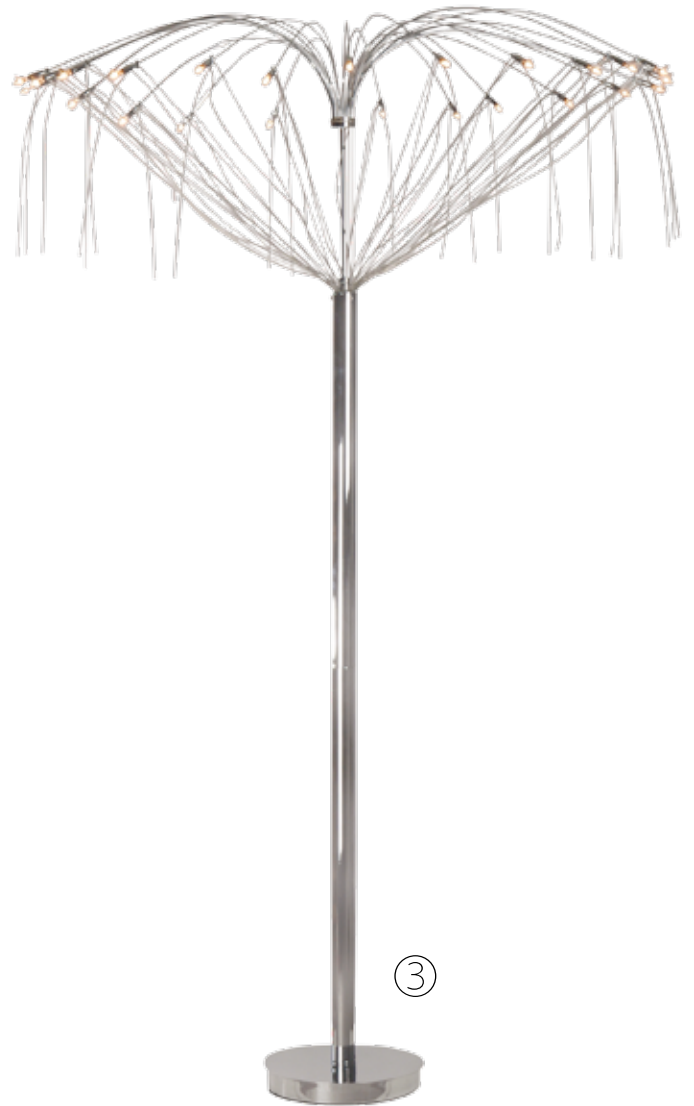

Trevi / Aiane

①

③

②

Art. No.	Color	Fitting	Power (W)	Voltage	Diameter (cm)	Total height (cm)	LED ready
① LV 52041/CH	Chrome	12 x G4 (incl)	20W max	12V	63	90 - 105	✓
② LV 72022/CH	Chrome	24 x G4 (incl)	20W max	12V	max 74	74	✓
③ LV 42022/CH	Chrome	24 x G4 (incl)	20W max	12V	max 106	186	✓