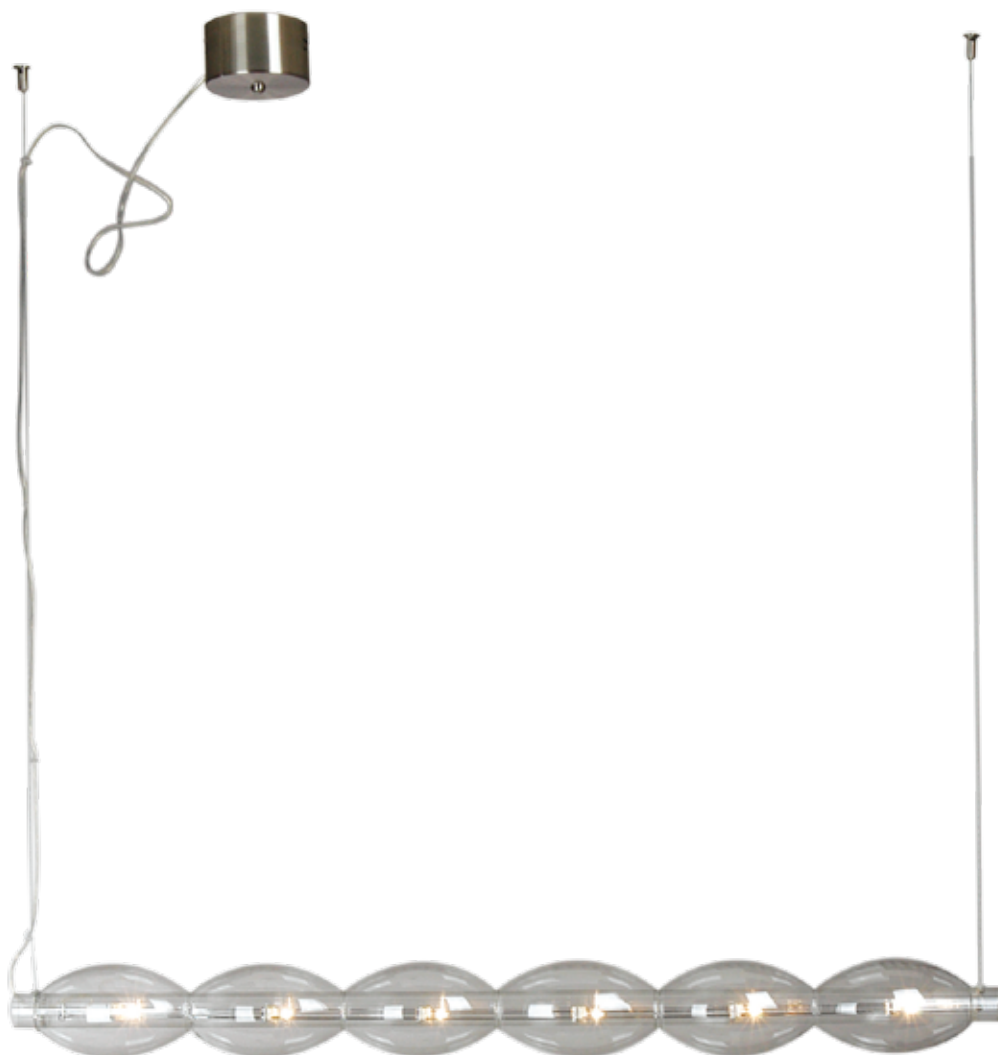

Rugby

Art. No.	Color	Fitting	Power (W)	Voltage	H (cm)	W (cm)	D (cm)	Total height	LED ready
LV 52030/NM	Nickel satin	6 x G4 (incl)	20W max	12V	95	121	12	120cm	✓

☒ **LVG 52030/2** (outer rugby-ball glass) // **LVG 52030/1** (inner pendant glass tube)