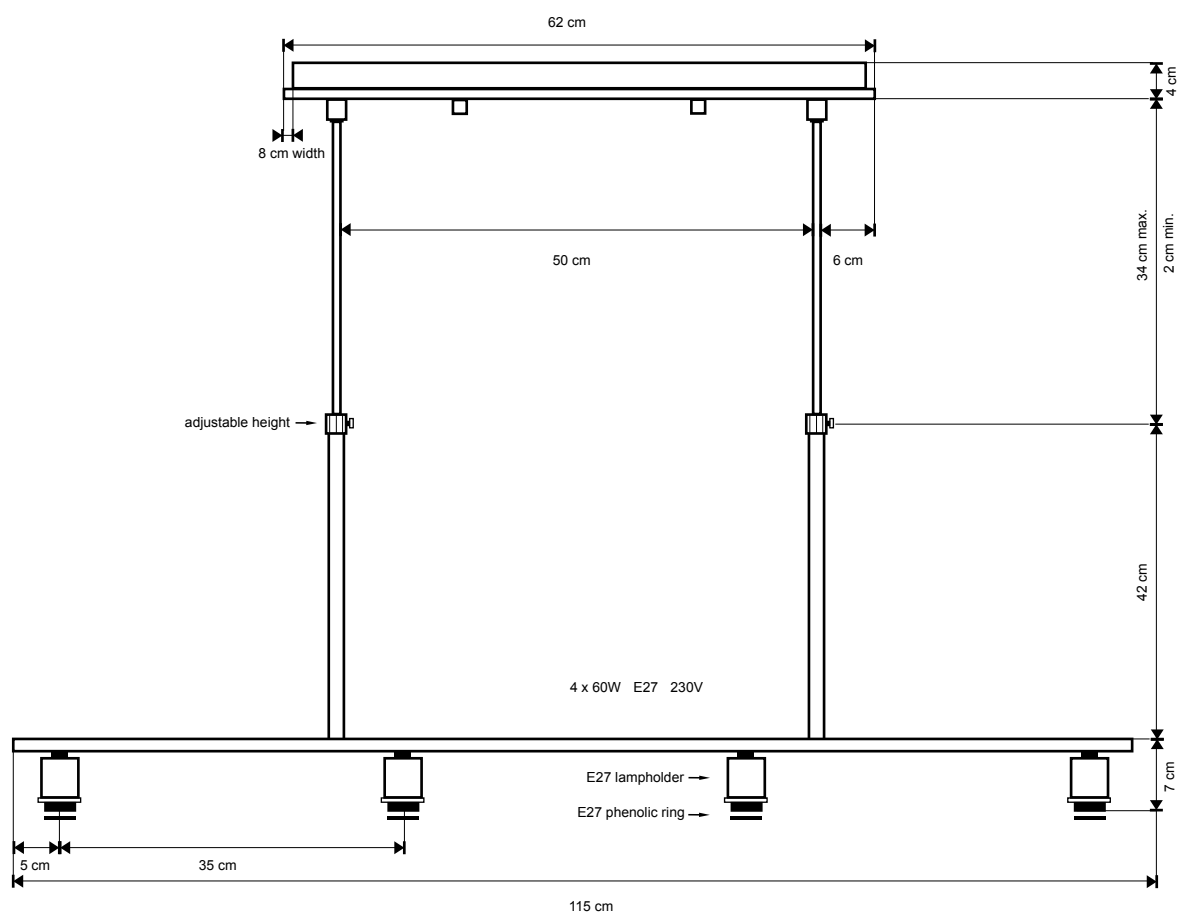

Lounge

Pictured with shade LV 940400252529
(not included)

Pictured with shade LV 940400302519
(not included)

Lounge

Art. No.	Color	Fitting	Power (W)	Voltage	H (cm)	W (cm)	D (cm)	LED ready
① LV 51102/NM	Nickel satin	4 x E27 (excl)	60W max	230V	45 - 76	115	8	✓
② LV 51102/B	Antique brass	4 x E27 (excl)	60W max	230V	45 - 76	115	8	✓