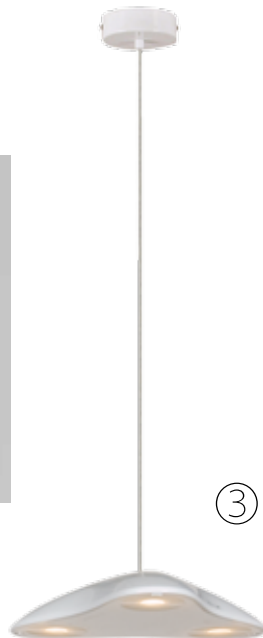

Art. No.	Color	Fitting	Power (W)	Lumen	H (cm)	W (cm)	D (cm)	Cable length
① LV 51123/W	Shiny white	9 x 3000K LED	27W	2430	7	110	22	150
② LV 51122/W	Shiny white	6 x 3000K LED	18W	1620	7	110	35	150
③ LV 51121/W	Shiny white	3 x 3000K LED	9W	810	7	35	35	150