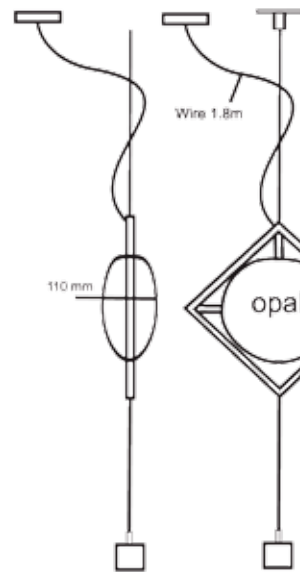

1. PENDANT LAMP