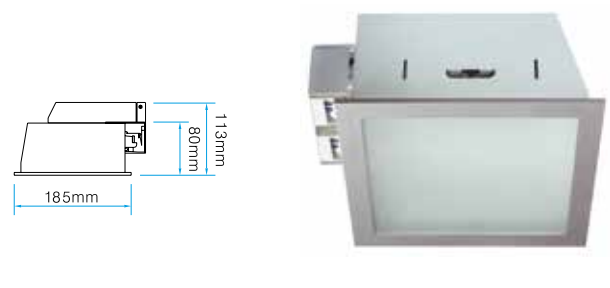

Square saver