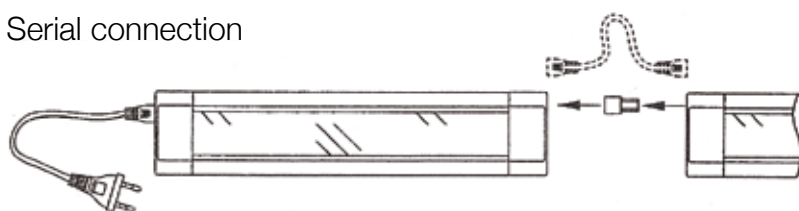

Serial connection