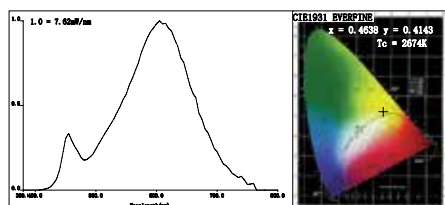

LP 62133504527

Base	GU5.3
Power	5W (replaces 35W)
Lumen	350LM
Ra	80
Dimmable	✗
CD	400
Lifetime	25.000h
Beam Angle	45°
Size	Ø 50 / H = 51mm
Temperature	2700K
Voltage	AC/DC 12V
Housing	Aluminium

Light Source Test Report