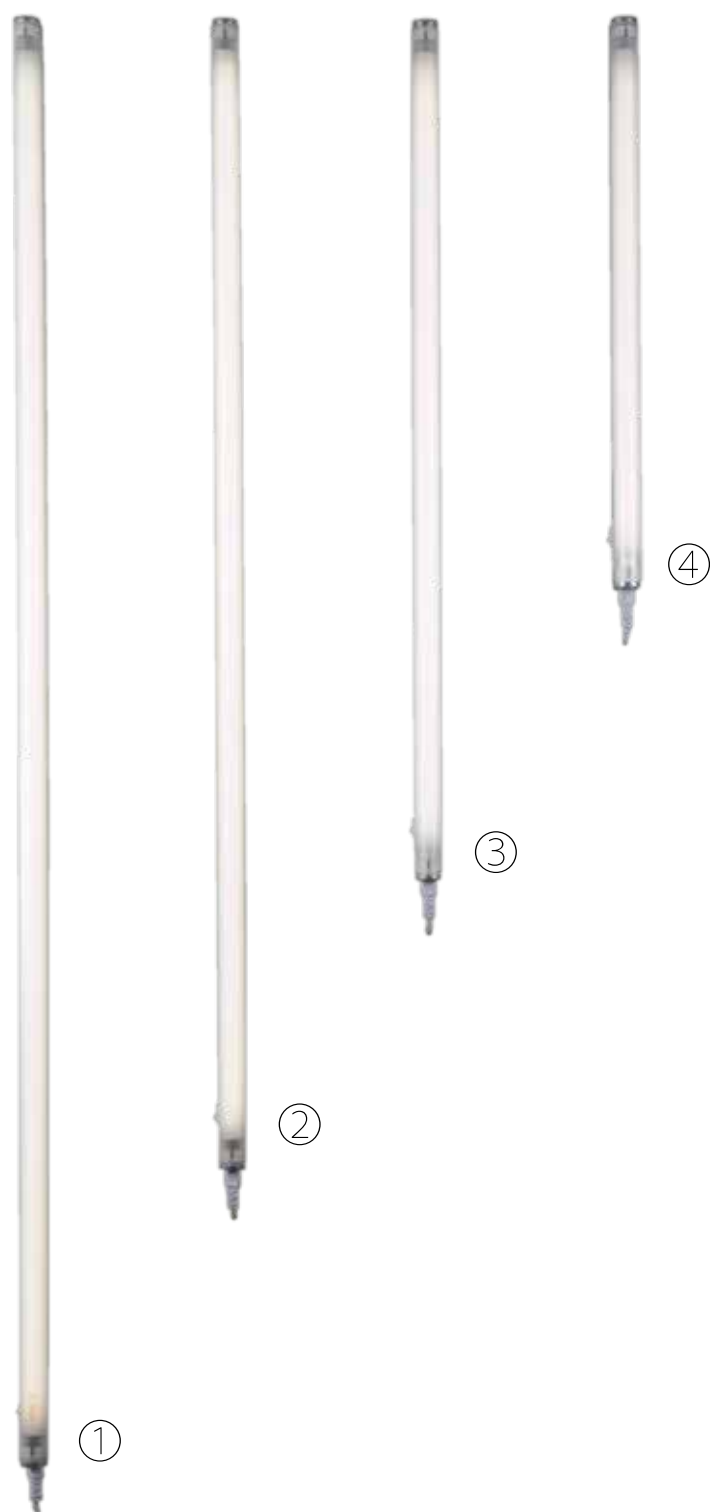

Barra

Linkable up to 6 pieces (max 210W)

Art. No.	Color	Fitting	Voltage	Power (W)	H (cm)	W (cm)	D (cm)	LED ready
① LV 91535/S	Aluminium-like	1 x 4200K T5 Ø 16mm (incl)	230V	35W	3	148	4	✓
② LV 91528/S	Aluminium-like	1 x 4200K T5 Ø 16mm (incl)	230V	28W	3	118	4	✓
③ LV 91521/S	Aluminium-like	1 x 4200K T5 Ø 16mm (incl)	230V	21W	3	88	4	✓
④ LV 91514/S	Aluminium-like	1 x 4200K T5 Ø 16mm (incl)	230V	14W	3	48	4	✓