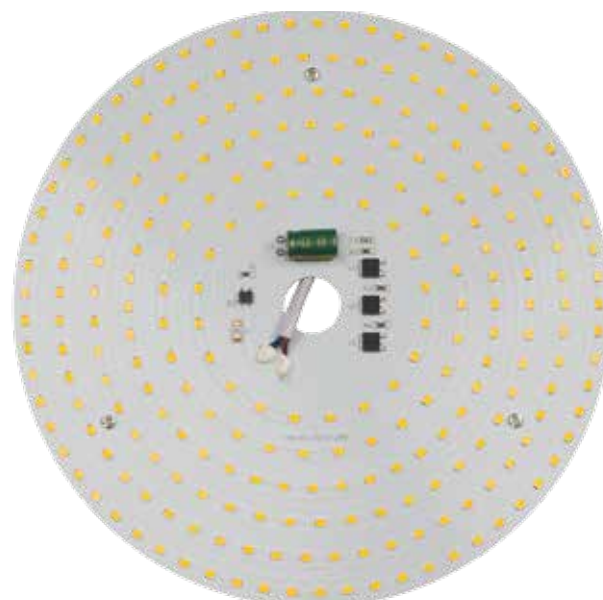

LP 64CL25W210D30

Power	25 W
Lumen	2075 LM
Voltage	200 - 240V
LED quantity	252 pcs
Save energy	= 50 ~ 60 W CFL
Lighting area	20 - 25 m²
Dimmable	✗
Material	Aluminium + magnet
Size	Ø 210 x 1,3mm