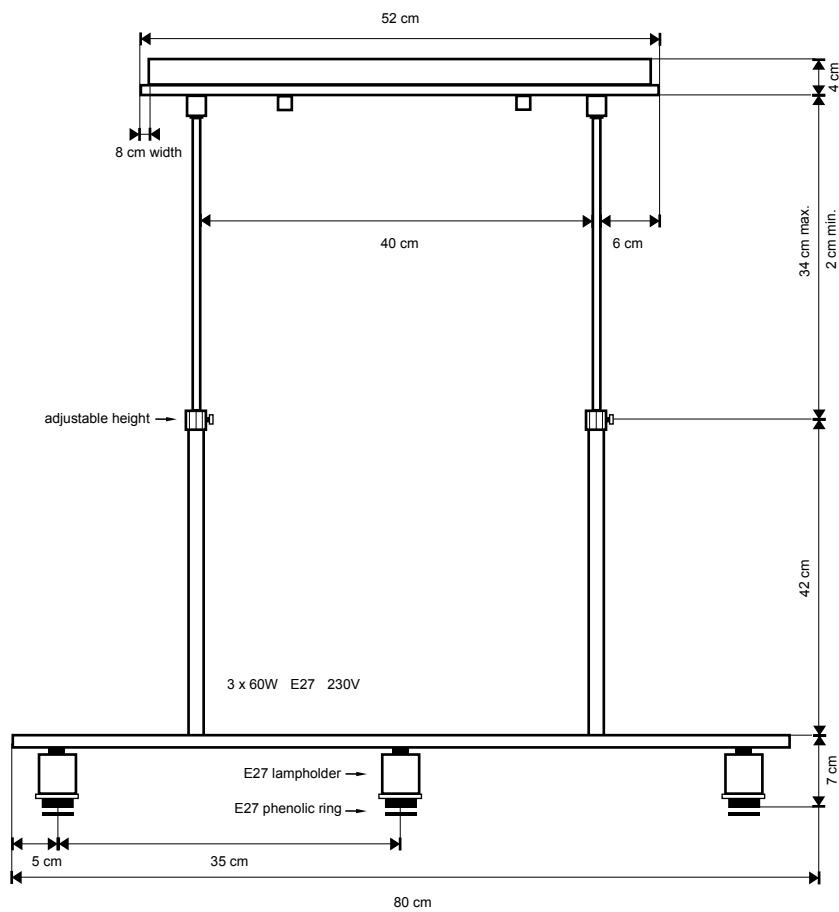

Lounge

Art. No.	Color	Fitting	Power (W)	Voltage	H (cm)	W (cm)	D (cm)	LED ready
① LV 51101/NM	Nickel satin	3 x E27 (excl)	60W max	230V	45 - 76	80	8	✓
② LV 51101/B	Antique brass	3 x E27 (excl)	60W max	230V	45 - 76	80	8	✓