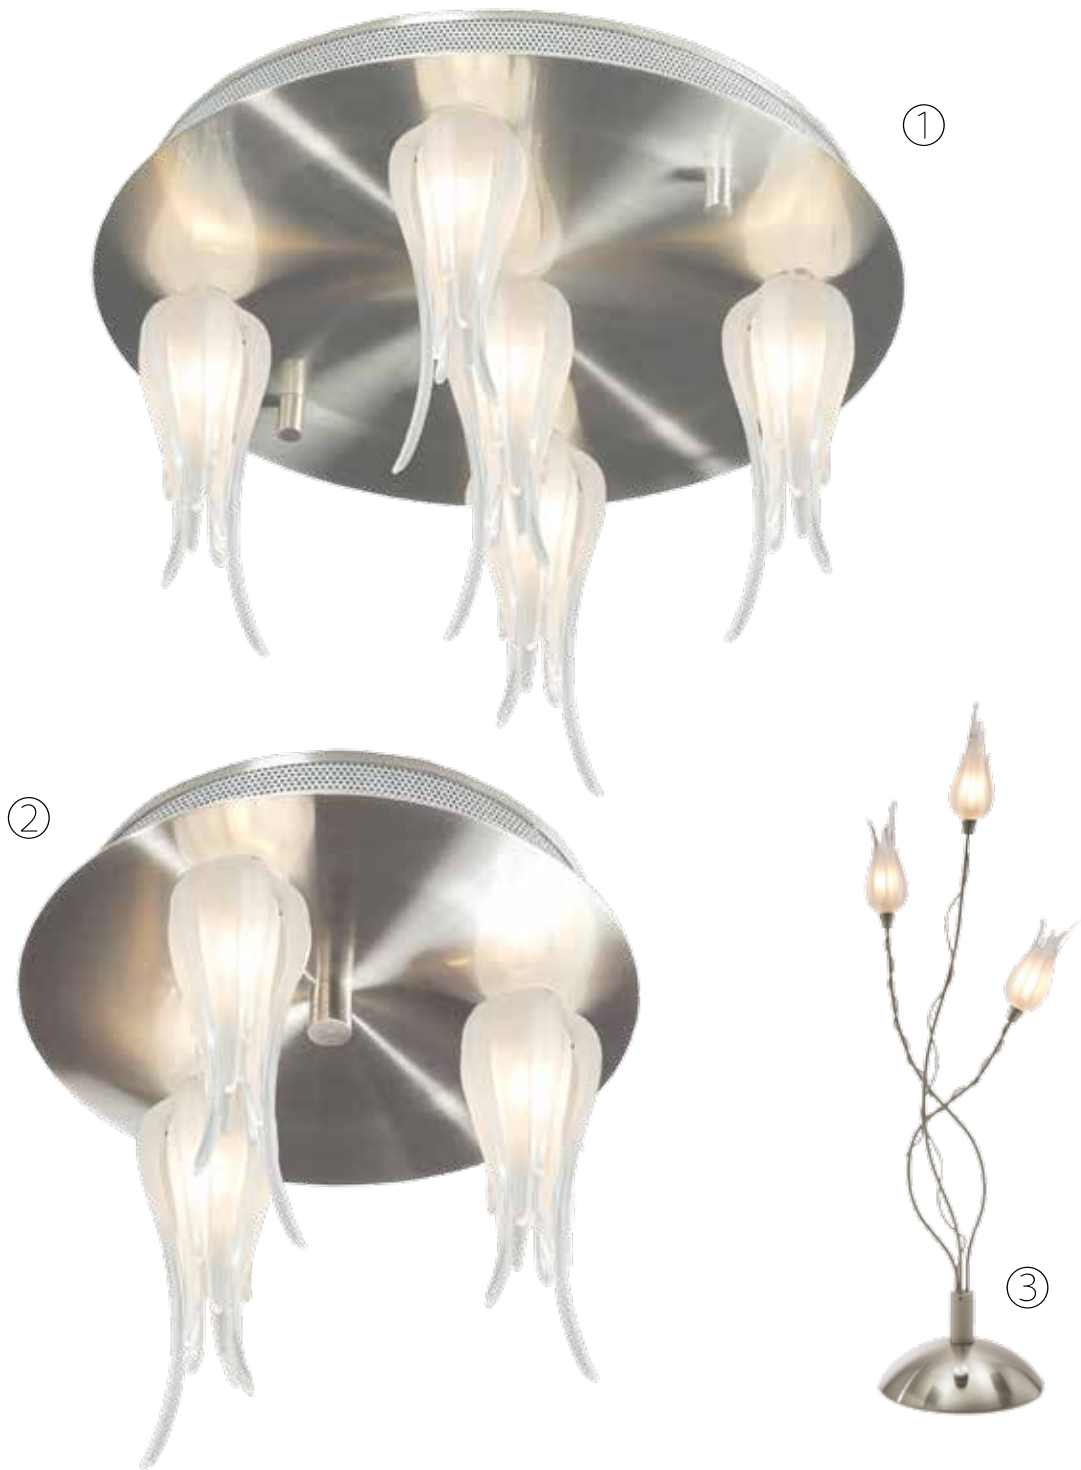

Veneto

Art. No.	Color	Fitting	Power (W)	Voltage	H (cm)	Diameter (cm)	LED ready
① LV 66782/NM	Nickel satin	5 x G4 (incl)	20W max	12V	15	30	✓
② LV 66781/NM	Nickel satin	3 x G4 (incl)	20W max	12V	15	20	✓
③ LV 72104/NM	Nickel satin	3 x G4 (incl)	20W max	12V	60	17	✓

✎ **LVG 52128/1** (glass)