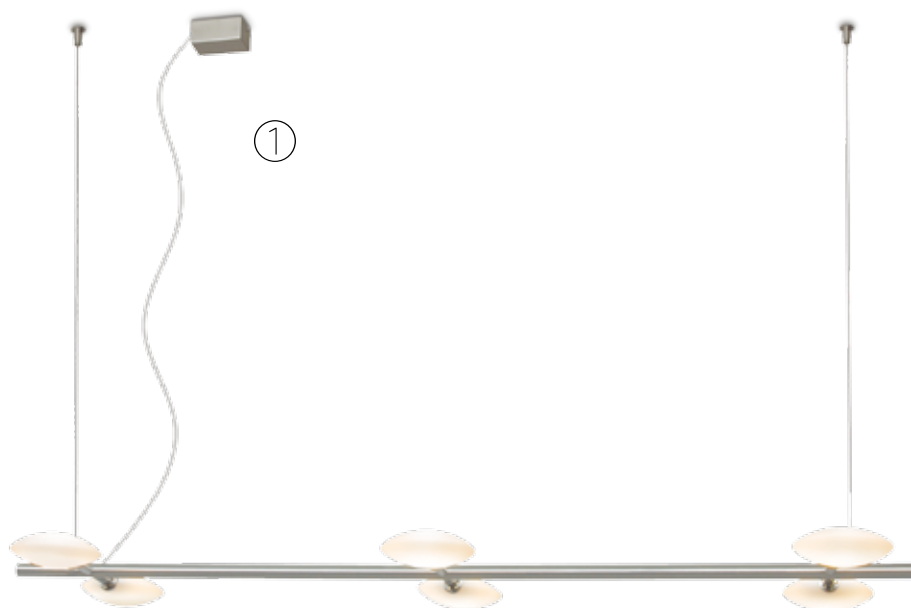

Muffin / UFO

Art. No.	Color	Fitting	Power (W)	Voltage	H (cm)	W (cm)	D (cm)	Total height	LED ready
① LV 51066/NM	Nickel satin	6 x G9 (incl)	40W max	230V	8	135	42	130cm	✓
② LV 51067/NM	Nickel satin	8 x G4 (incl)	20W max	12V	8	100	36	80cm	✓