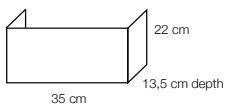

**Use Energy Saver
bulbs or LED's!**

Max. size: Ø 10cm

Excl 1 x E14 Energy saver - wall mount only