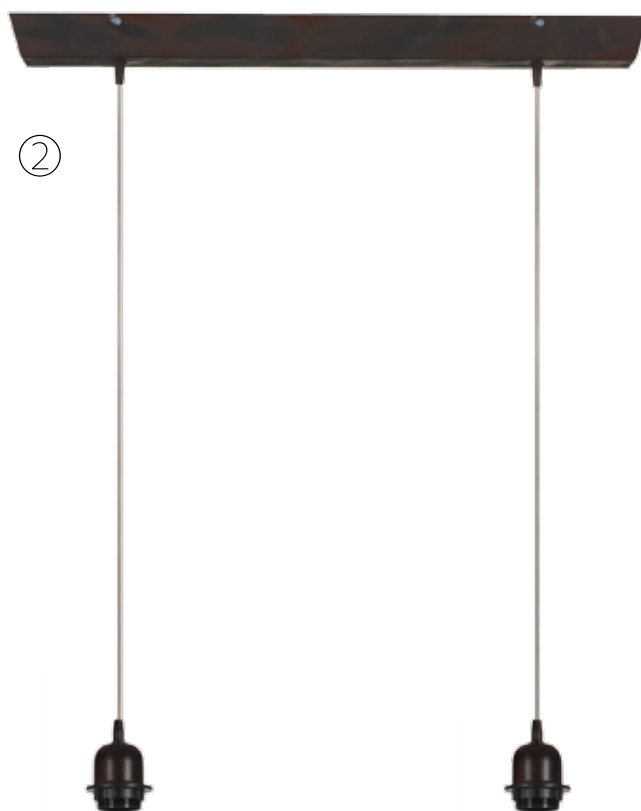

Lounge

Art. No.	Color	Fitting	Power (W)	Voltage	H (cm)	W (cm)	D (cm)	LED ready
① LV 5911658/R	Rusty	2 x E27 (excl)	60W max	230V	90	45	7	✓
② LV 5911659/R	Rusty	2 x E27 (excl)	60W max	230V	90	60	8	✓