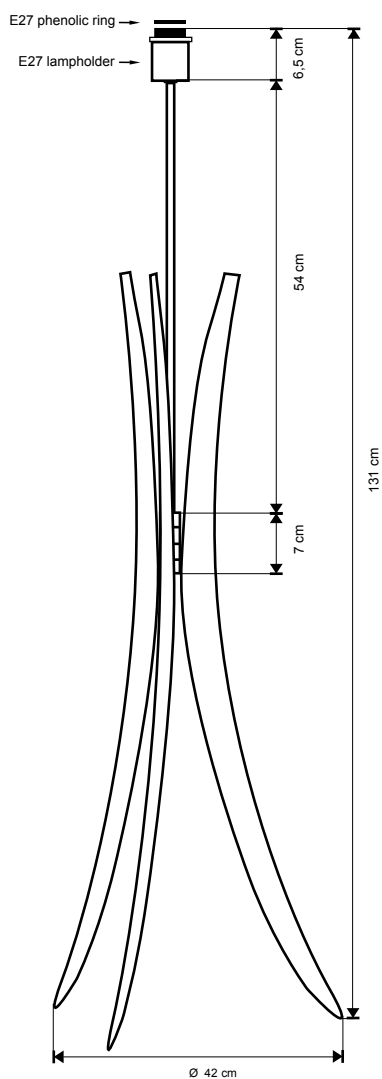

Palm Beach

①

②

Art. No.

Color

Fitting

Power (W)

Voltage

H (cm)

W (cm)

D (cm)

LED ready

① **LV 40023/CH**

Chrome (+ dimmer)

1 x E27 (excl)

100W max

230V

131

42

42

✓

② **LV 70023/CH**

Chrome (+ dimmer)

1 x E27 (excl)

60W max

230V

47

25

25

✓