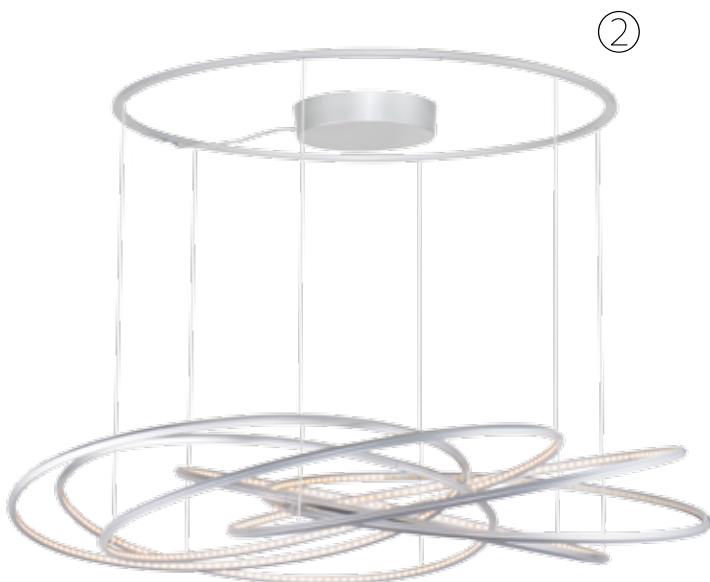

Uranus

Art. No.	Color	Fitting	Power (W)	Lumen	Voltage	Diameter (cm)	Height (cm)
① LV 52954/B	Black	3000K LED-strip	160	14400	230V	90	80
② LV 52954/S	Silver	3000K LED-strip	160	14400	230V	90	80
③ LV 52954/W	White	3000K LED-strip	160	14400	230V	90	80