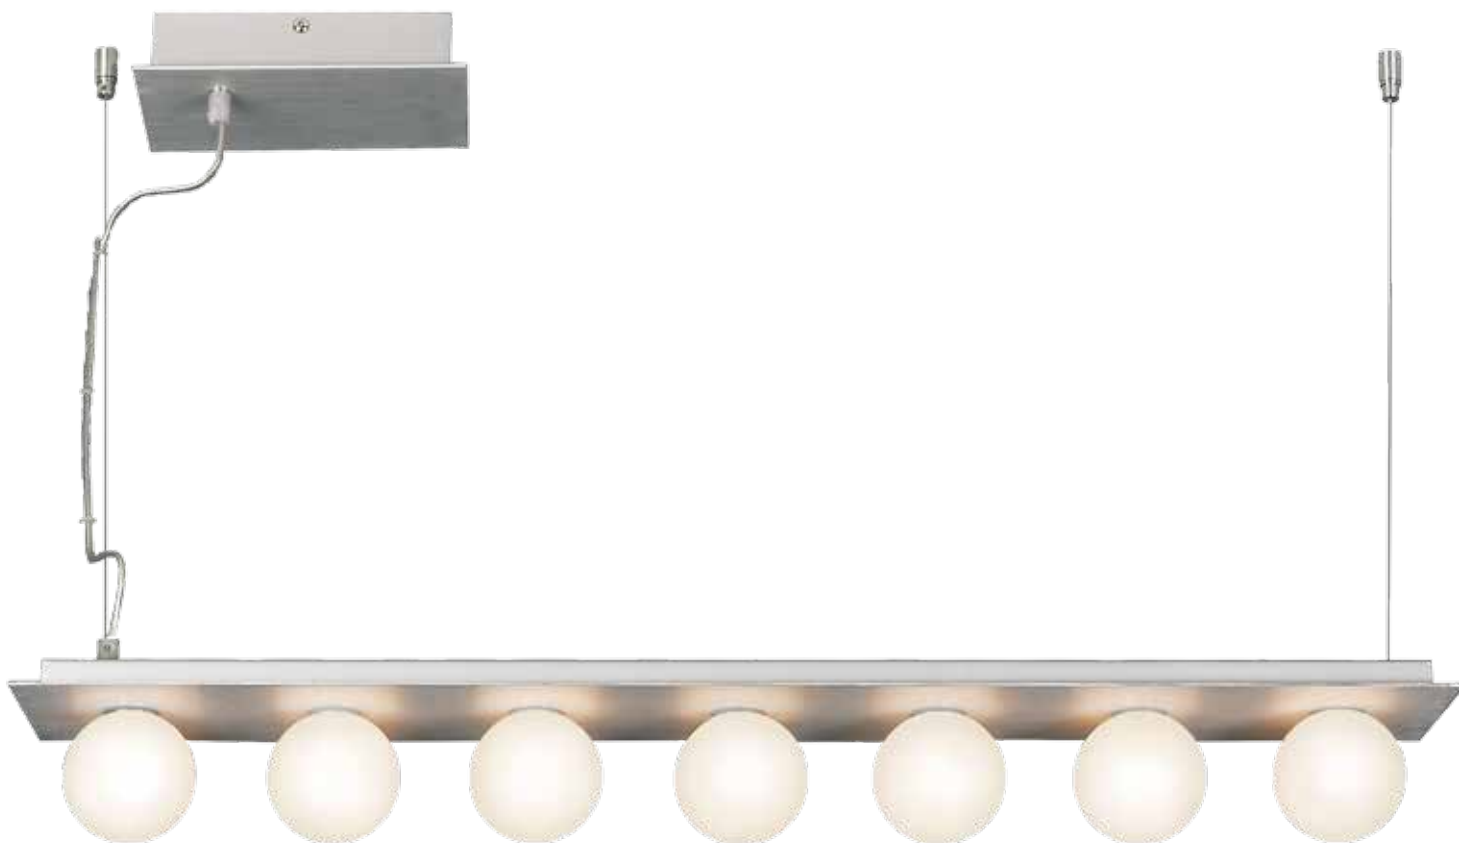

Minibubble

Art. No.	Color	Fitting	Power (W)	Voltage	H (cm)	W (cm)	D (cm)	Cable length	LED ready
LV 51591/A	Aluminium - silver	7 x G4	20W max	12V	77	77	13	77	✓