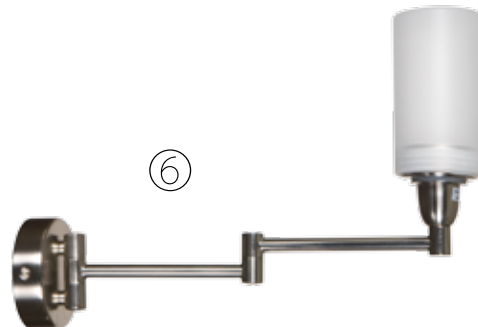

Bath classic IP44

④ ⑤ ⑥ For use with lampshades (order separately)

Art. No.	Color	Fitting	IP value	Voltage	Power (W)	H (cm)	W (cm)	D (cm)	LED ready
① LV 31285/B	Bronze / opal glass	1 x G9 (incl)	IP44	230V	40W max	24	17	22	✓
② LV 31285/CH	Chrome / opal glass	1 x G9 (incl)	IP44	230V	40W max	24	17	22	✓
③ LV 31285/NM	Nickel satin / opal glass	1 x G9 (incl)	IP44	230V	40W max	24	17	22	✓
④ LV 31290/B	Bronze / opal glass	1 x E14 (incl)	IP44	230V	40W max	23	10	20-38	✓
⑤ LV 31290/CH	Chrome / opal glass	1 x E14 (incl)	IP44	230V	40W max	23	10	20-38	✓
⑥ LV 31290/NM	Nickel satin / opal glass	1 x E14 (incl)	IP44	230V	40W max	23	10	20-38	✓

✎ **LVG 31282/1** (glass for LV 31285) // **LVG 31290/1** (glass for LV 31290) // **LVG 31231/1** (inner glass)