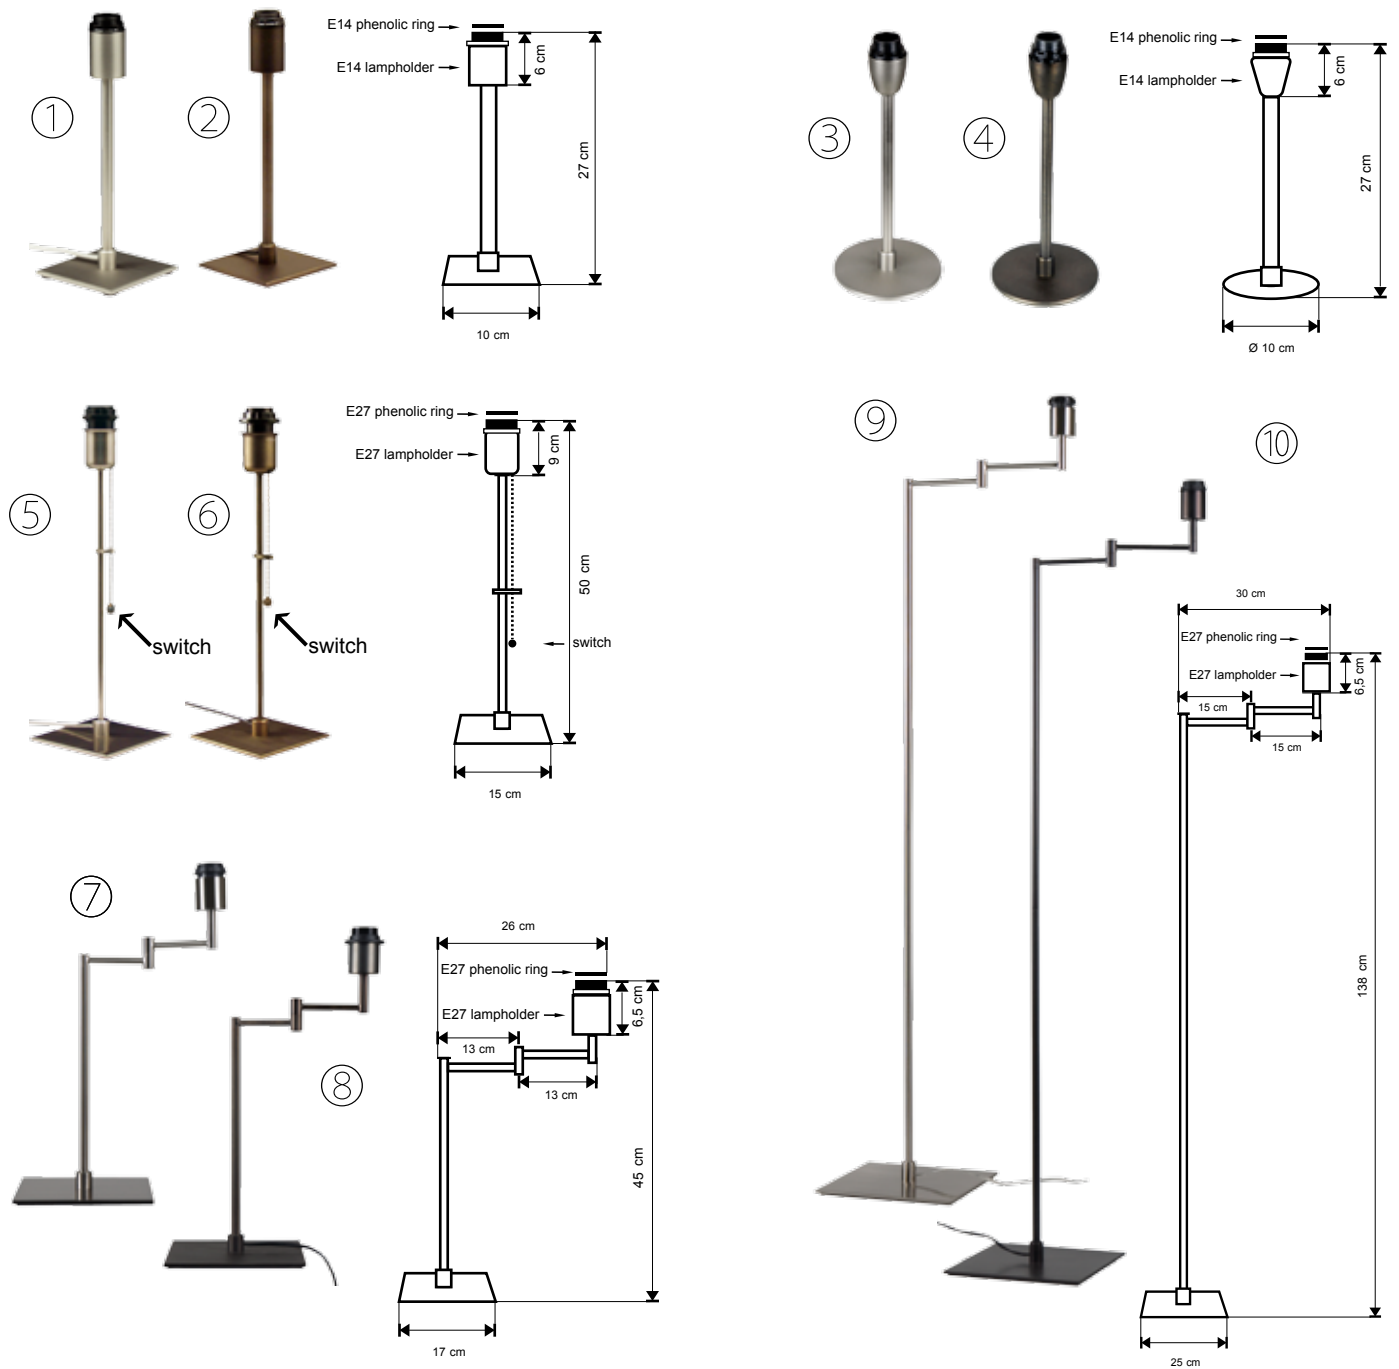

Suite

Art. No.	Color	Fitting	Power (W)	Voltage	H (cm)	W (cm)	D (cm)	LED ready
① LV 77961/NM	Nickel satin	1 x E14 (excl)	40W max	230V	27	10	10	✓
② LV 77961/B	Antique brass	1 x E14 (excl)	40W max	230V	27	10	10	✓
③ LV 77960/NM	Nickel satin	1 x E14 (excl)	40W max	230V	27	10	10	✓
④ LV 77960/B	Antique brass	1 x E14 (excl)	40W max	230V	27	10	10	✓
⑤ LV 77976/NM	Nickel satin + switch	1 x E27 (excl)	60W max	230V	50	15	15	✓
⑥ LV 77976/B	Antique brass + switch	1 x E27 (excl)	60W max	230V	50	15	15	✓
⑦ LV 77977/NM	Nickel satin	1 x E27 (excl)	60W max	230V	45	32	17	✓
⑧ LV 77977/B	Antique brass	1 x E27 (excl)	60W max	230V	45	32	17	✓
⑨ LV 47977/NM	Nickel satin	1 x E27 (excl)	60W max	230V	138	42	25	✓
⑩ LV 47977/B	Antique brass	1 x E27 (excl)	60W max	230V	138	42	25	✓