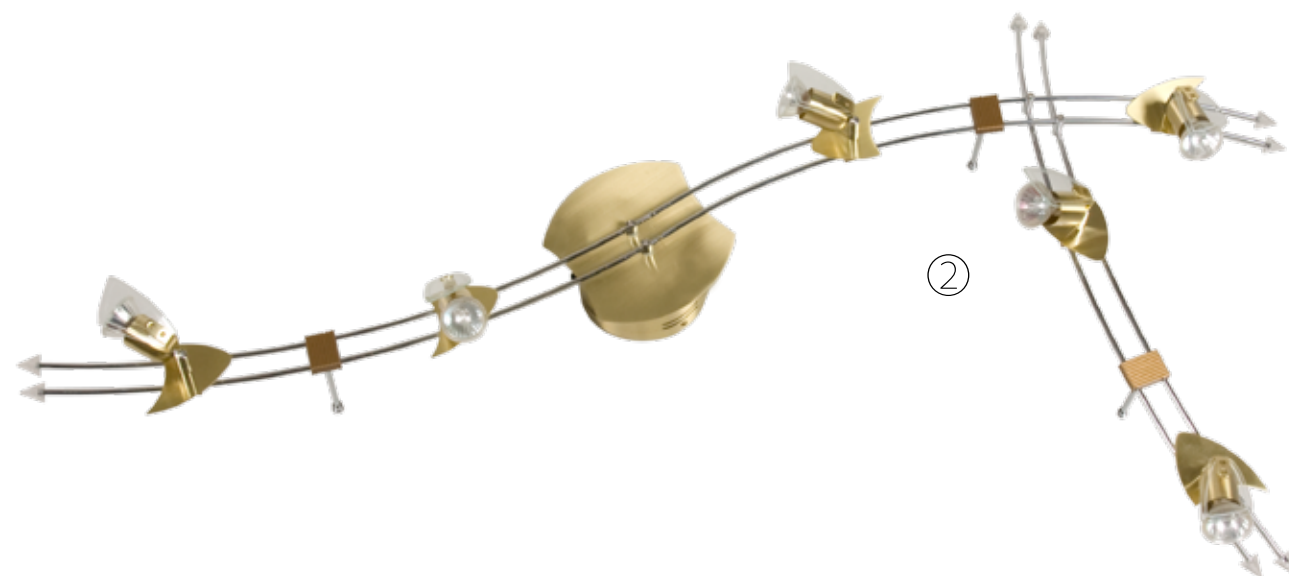

Pauly / Sail

Possibilities with this set all included in one box
- S-bow long 210cm (include extra track connector!)
- S-bow short 140cm
- Crosse 140cm + 70cm

Art. No.	Color	Fitting	Voltage	Power (W)	H (cm)	W (cm)	D (cm)	LED ready
① LV 2791102/NM	Nickel satin	6 x GX5,3 (incl)	12V	35W max	90	210	23	✓
② LV 2791102/KM	Polished brass satin	6 x GX5,3 (incl)	12V	35W max	90	210	23	✓