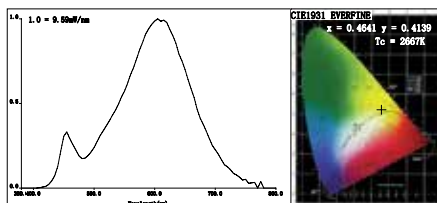

Light Source Test Report