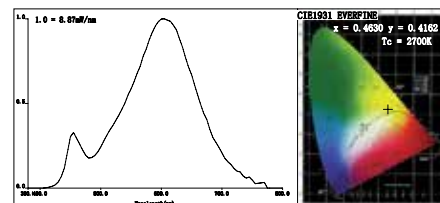

Light Source Test Report