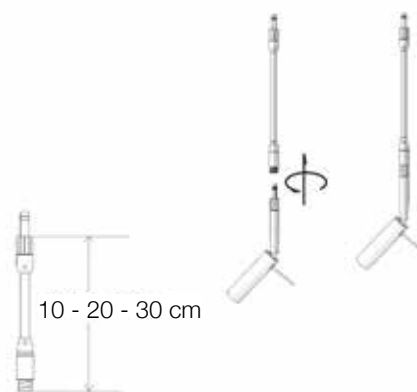

- ⊖ = must be grounded (class 1)
- Ⓢ = double insulated (class 2)
- Ⓢ = only attach to non-inflammable materials