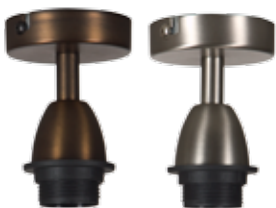

LV 60002/B
Antique brass
LV 60002/NM
Nickel satin

LV 94011870
Beige Samarkanda