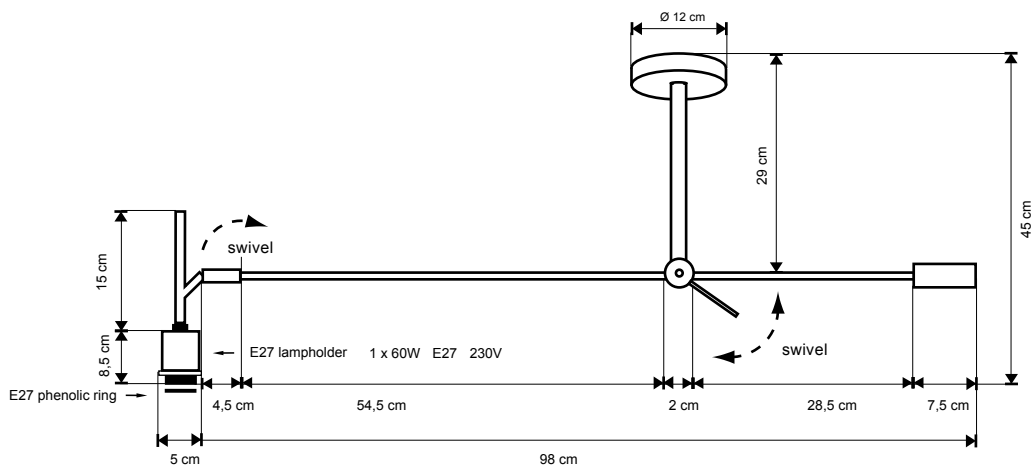

Art. No.	Color	Fitting	Power (W)	Voltage	H (cm)	W (cm)	D (cm)	LED ready
① LV 51093/B	Antique brass	1 x E27 (excl)	100W max	230V	45	103	12	✓
② LV 51093/NM	Nickel satin	1 x E27 (excl)	100W max	230V	45	103	12	✓