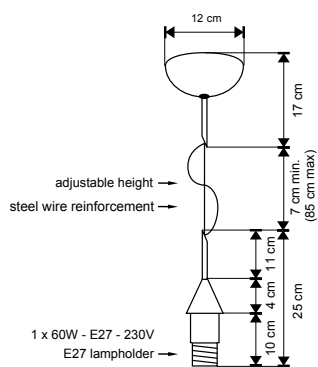

Spinto / Lounge

This pendant is fortified with a steel wire and is recommended for use with our models 'Spinto', 'Cairo' and 'Diva'-series

Art. No.	Color	Fitting	Power (W)	Voltage	Diameter (cm)	Height (cm)	Weight (kg)	LED ready
① LV 54010/NM	Nickel satin	1 x E27 (excl)	60W max	230V	12	25	-	✓
② LV 54010/B	Antique brass	1 x E27 (excl)	60W max	230V	12	25	-	✓
③ LV 51814/GLZ	Silver glass	1 x E27 (excl)	60W max	230V	39	30	5,45	✓
④ LV 51814/WEN	Wenge glass	1 x E27 (excl)	60W max	230V	39	30	5,45	✓
⑤ LV 51814/WSC	White glass	1 x E27 (excl)	60W max	230V	39	30	5,45	✓