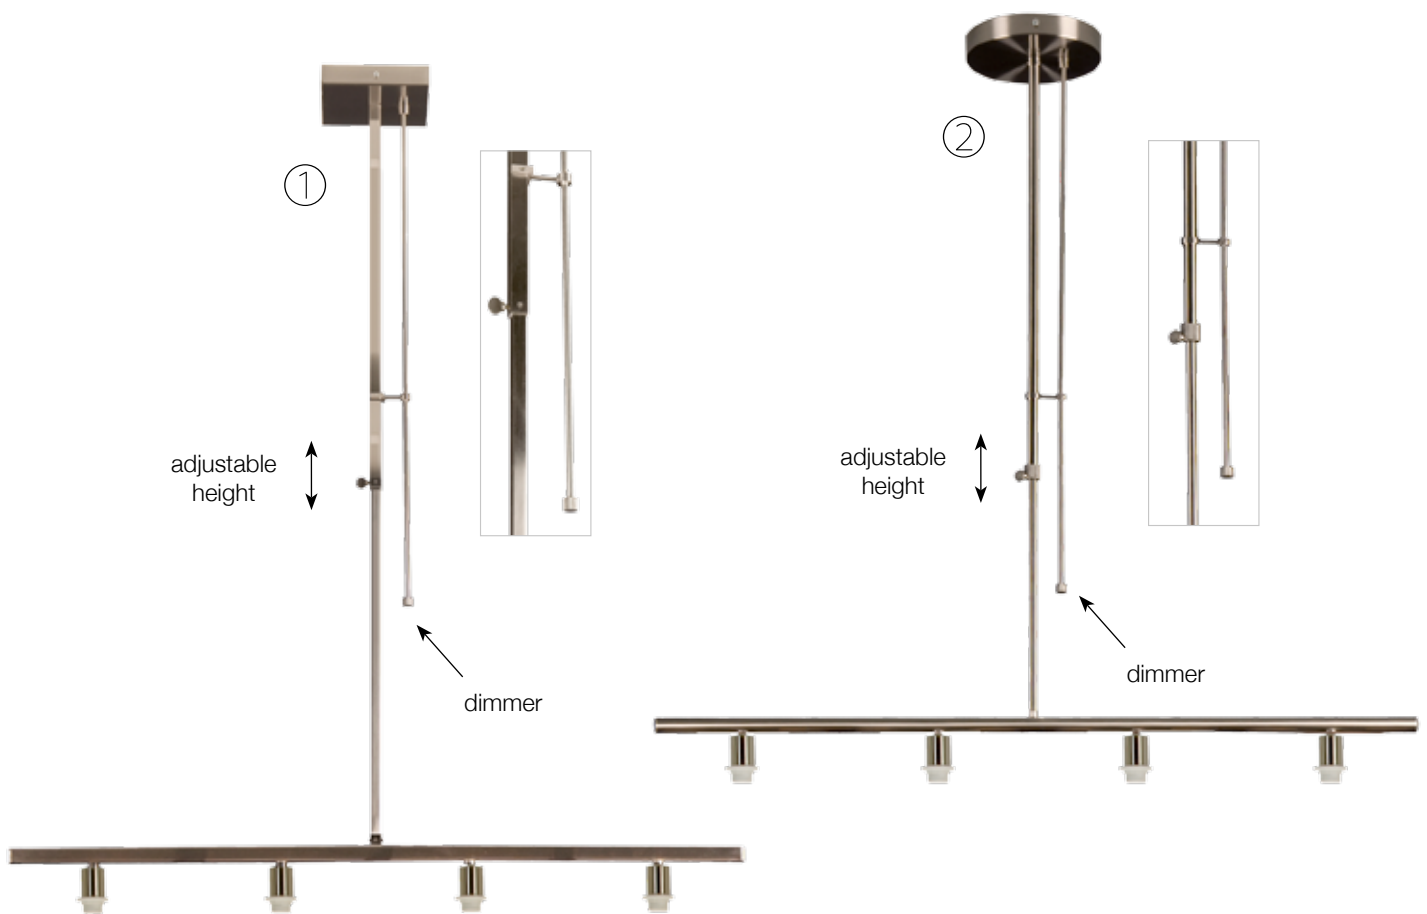

Lillehammer / Hammerfest

Art. No.	Color	Fitting	Power (W)	Voltage	H (cm)	W (cm)	D (cm)	LED ready
① LV 54006/NM	Nickel satin	4 x E14 (excl)	40W max	230V	70 - 105	98	15	✓
② LV 54007/NM	Nickel satin	4 x E14 (excl)	40W max	230V	70 - 105	98	15	✓