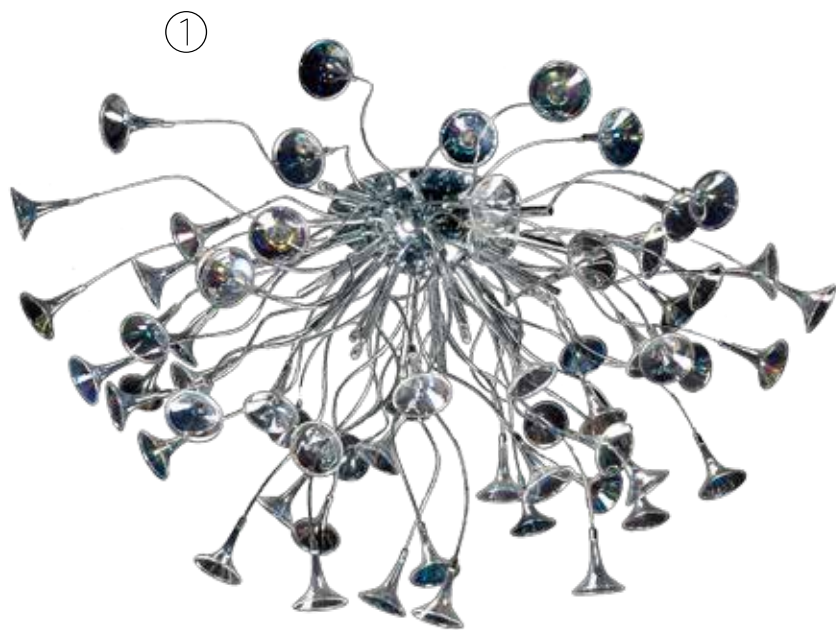

Mini sounds

Art. No.	Color	Fitting	Power (W)	Voltage	Diameter (cm)	Height (cm)	LED ready
① LV 61401/CH	Chrome / crystal	12 x G4 (incl)	20W max	12V	75	45	✓
② LV 31401/CH	Chrome / crystal	3 x G4 (incl)	20W max	12V	28	49	✓
③ LV 71401/CH	Chrome / crystal	3 x G4 (incl)	20W max	12V	33	46	✓
④ LV 41401/CH	Chrome / crystal	6 x G4 (incl)	20W max	12V	30	170	✓

☒ **LVG 51403/1**