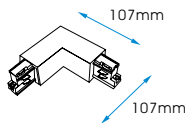

LV 292111/A (right)
LV 292111/Z
LV 292111/W

L-connector AC 250V, 16A
See system planning for correct ordering