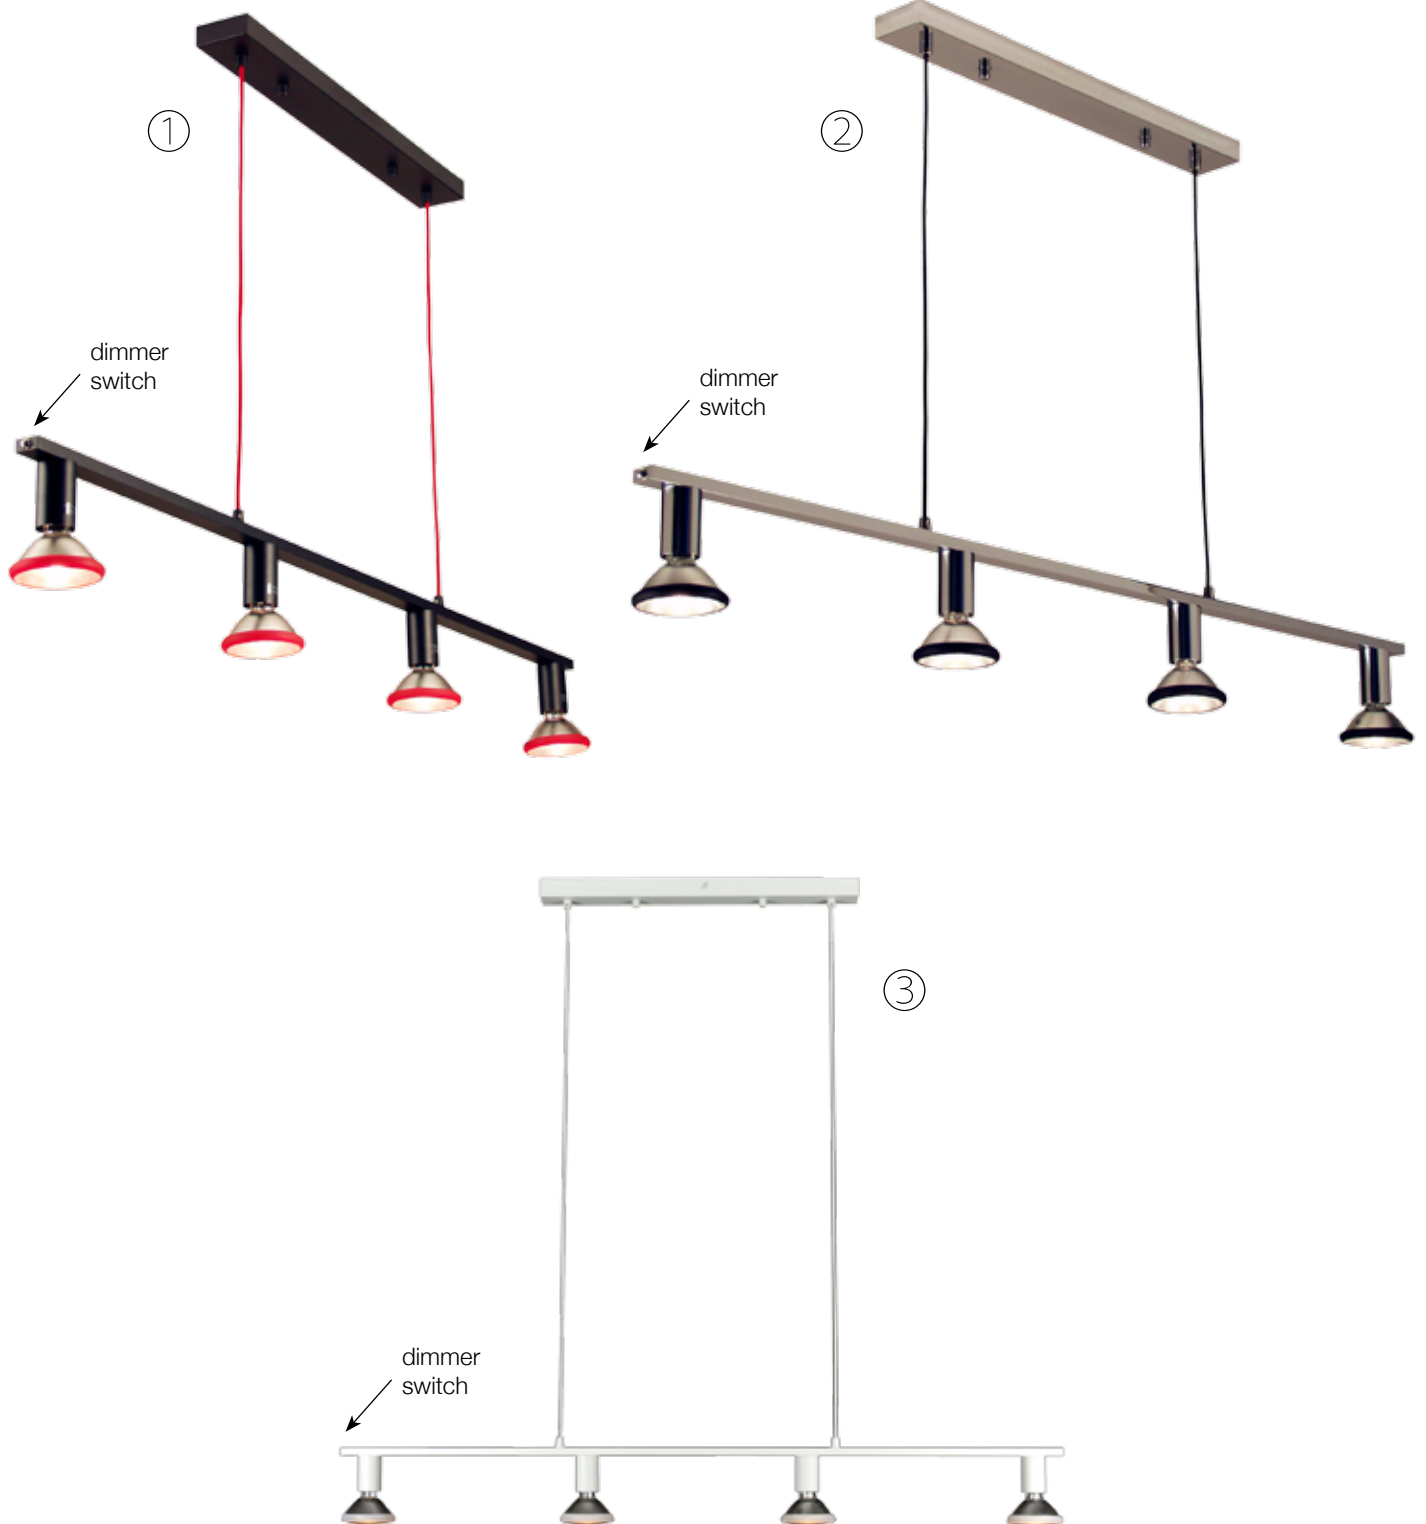

Parrot

Art. No.	Color	Fitting	Power (W)	Voltage	H (cm)	W (cm)	D (cm)	Total height (cm)	LED ready
① LV 50032/Z	Black metal	4 x PAR30 (incl) / E27 fitting	50W max	230V	15	130	10	90	✓
② LV 50032/CH	Chrome	4 x PAR30 (incl) / E27 fitting	50W max	230V	15	130	10	90	✓
③ LV 50032/W	White metal	4 x PAR30 (incl) / E27 fitting	50W max	230V	15	130	10	90	✓