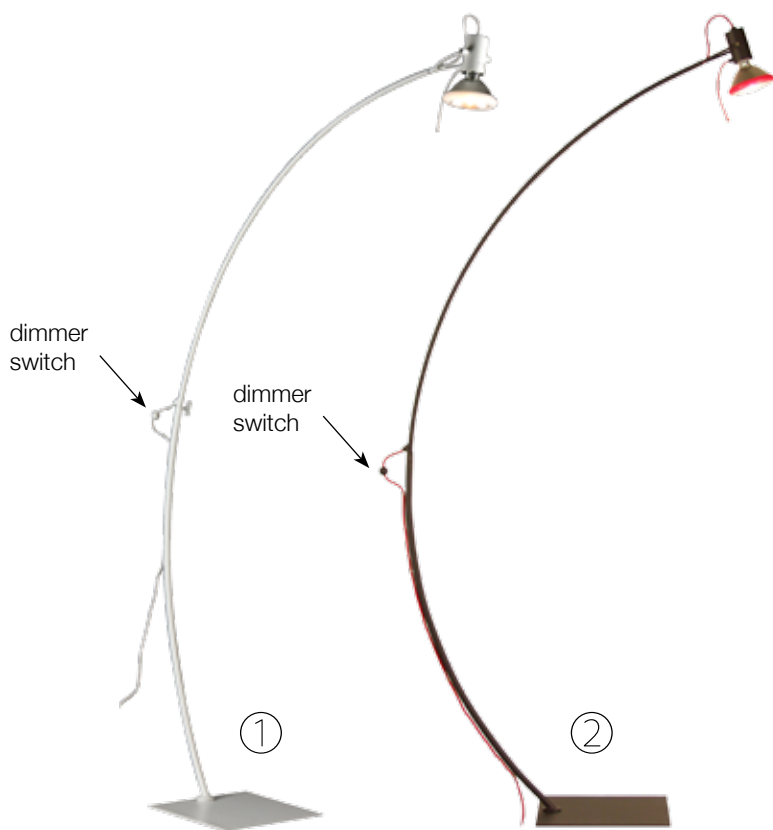

Parrot

Art. No.	Color	Fitting	Power (W)	Voltage	H (cm)	W (cm)	D (cm)	LED ready
① LV 40032/W	White metal	1 x PAR30 (incl) / E27 fitting	75W max	230V	170	80	24	✓
② LV 40032/Z	Black metal	1 x PAR30 (incl) / E27 fitting	75W max	230V	170	80	24	✓
③ LV 30032/Z	Black metal	1 x PAR30 (incl) / E27 fitting	50W max	230V	14	10	19	✓
④ LV 30032/W	White metal	1 x PAR30 (incl) / E27 fitting	50W max	230V	14	10	19	✓
⑤ LV 70032/Z	Black metal	1 x PAR30 (incl) / E27 fitting	50W max	230V	67	43	15	✓
⑥ LV 70032/W	White metal	1 x PAR30 (incl) / E27 fitting	50W max	230V	67	43	15	✓
⑦ LV 70032/CH	Chrome	1 x PAR30 (incl) / E27 fitting	50W max	230V	67	43	15	✓