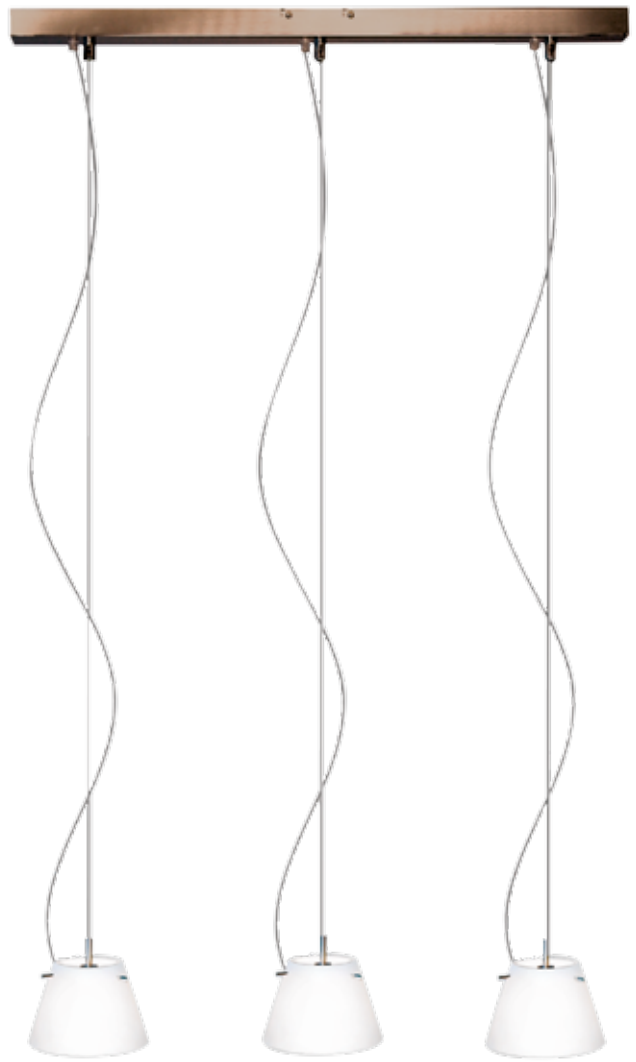

②

③

①

Possible with or without weights

Art. No.	Color	Fitting	Power (W)	Voltage	H (cm)	W (cm)	D (cm)	Total height	LED ready
① LV 51056/B	Antique brass + opal glass	3 x G9 (excl)	60W max	230V	20	80	20	150cm	✓
② LV 60001/B	Antique brass + opal glass	1 x G9 (excl)	60W max	230V	25	17	17	25cm	✓
③ LV 60001/NM	Nickel satin + opal glass	1 x G9 (excl)	60W max	230V	25	17	17	25cm	✓

✎ **LVG 51056/1** (opal glass) // **LVG 60001/NM/1** (opal glass)