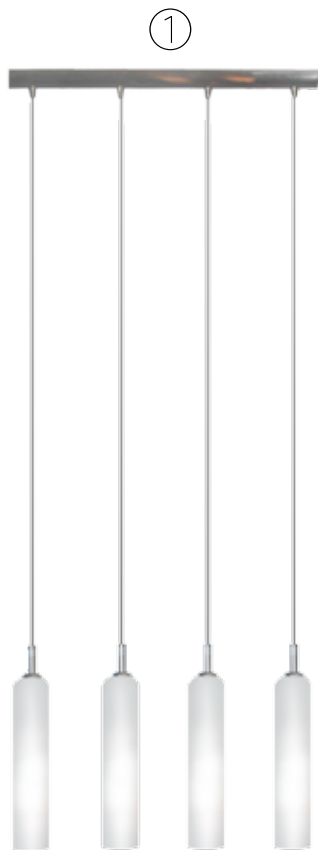

✶ **LVG 52007/E/NMW**

Trumpet / Acrylo

Art. No.	Color	Fitting	Power (W)	Voltage	H (cm)	W (cm)	D (cm)	Total height	LED ready
① LV 51603/NM	Nickel satin / opal glass	4 x G9 (incl)	40W max	230V	25	5	5	175	✓
② LV 52111/B	Blue acrylic	4 x E27 (excl)	40W max	230V	20	22	12	160	✓
③ LV 52111/Z	Silver acrylic	4 x E14 (excl)	40W max	230V	16	46	14	125	✓