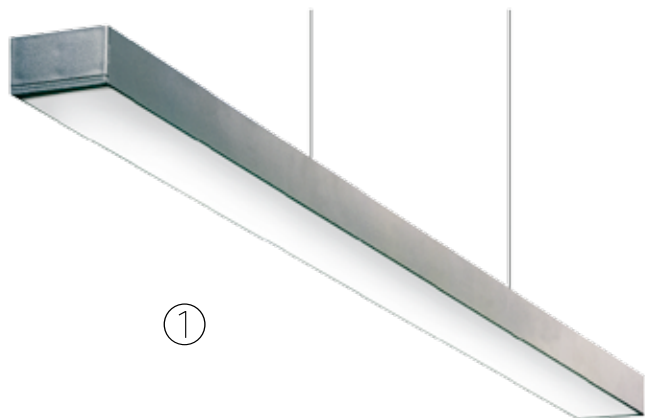

Quadriline

Art. No.	Color	Fitting	Voltage	H (cm)	W (cm)	D (cm)	Cable length	LED ready
① LV 51626	Aluminium	2 x 36W PL (incl)	230V	11	50	33	80 cm	✓

Leather line

Art. No.	Color	Fitting	Temperature (K)	Voltage	W (cm)	H (cm)	D (cm)	Cable length
LV 90504403/W	White leather	3 x 35W G5 T5 (incl)	4000K	230V	152	7	16	160cm
LV 90504403/Z	Black leather	3 x 35W G5 T5 (incl)	4000K	230V	152	7	16	160cm