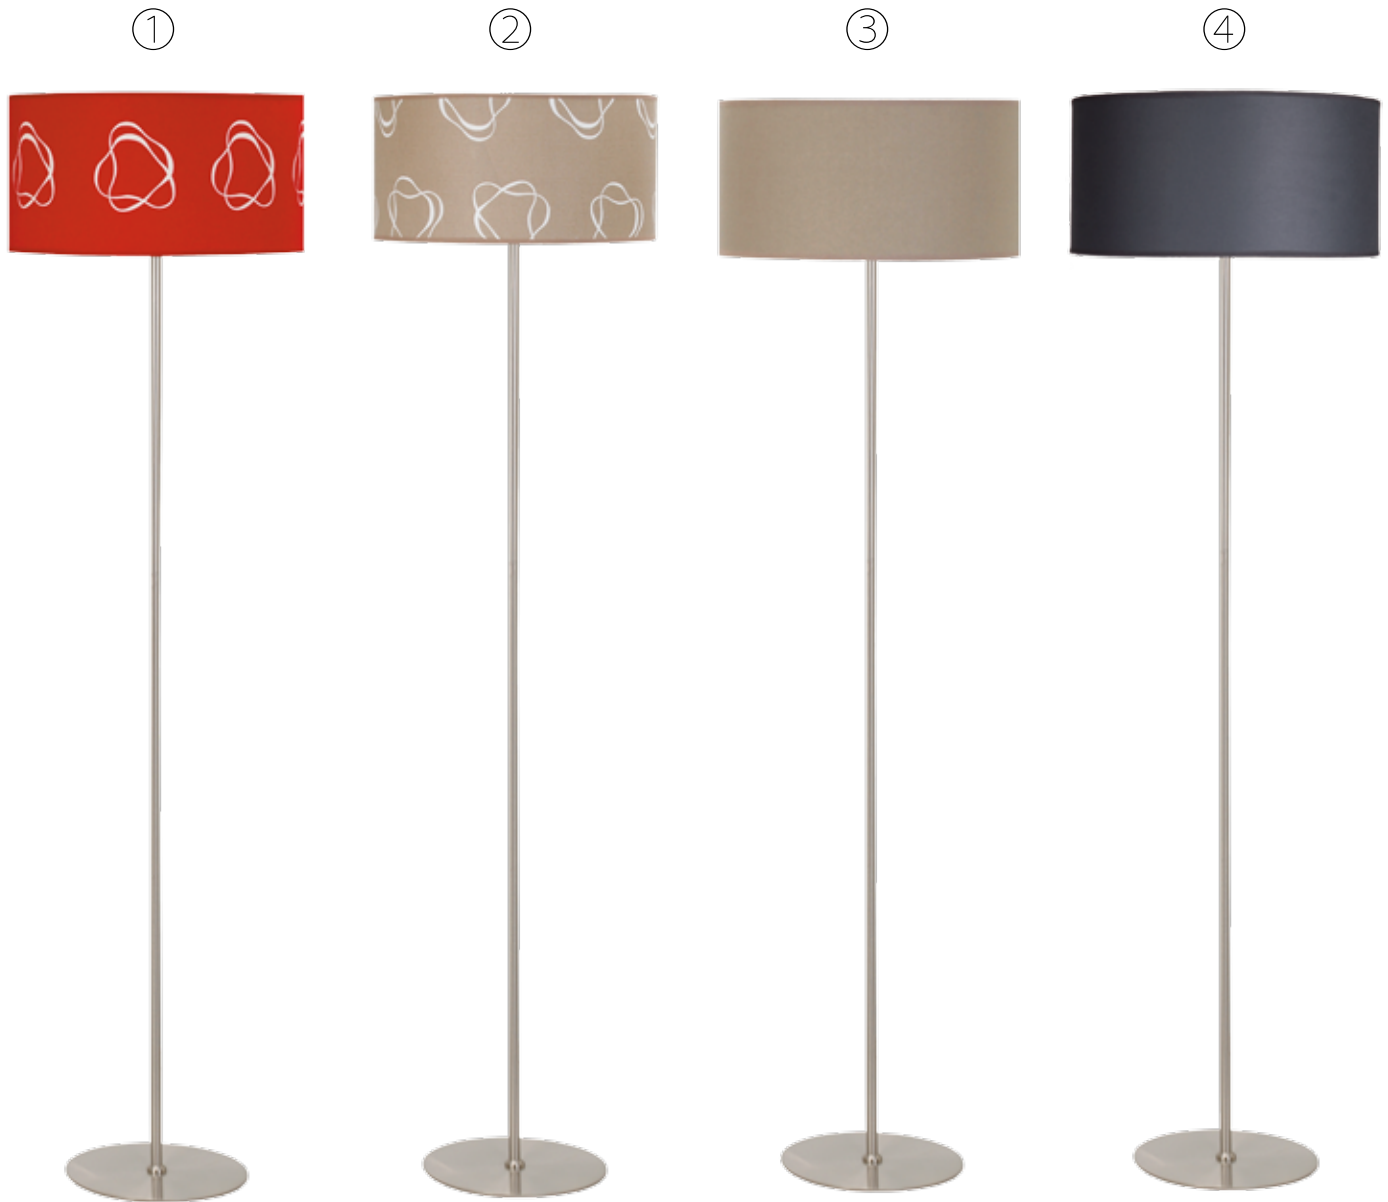

Stavanger / sandness

Base and shade available as set!

Art. No.	Color	Fitting	Power (W)	Voltage	H (cm)	Diameter (cm)	LED ready
① LV 44001/PR	Nickel satin / red + white shade	1 x E27 (excl)	100W max	230V	151	25	✓
② LV 44001/PSA	Nickel satin / sand + white shade	1 x E27 fitting (excl)	100W max	230V	151	25	✓
③ LV 44001/SA	Nickel satin / sand shade	1 x E27 fitting (excl)	100W max	230V	151	25	✓
④ LV 44001/G	Nickel satin / grey shade	1 x E27 fitting (excl)	100W max	230V	151	25	✓