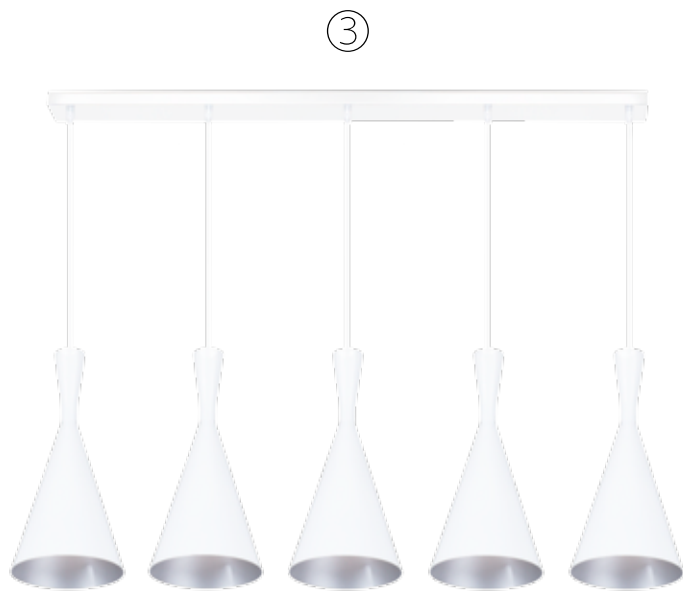

Magnum wood

Art. No.	Color	Fitting	Power (W)	Voltage	Diameter (cm)	Height (cm)	Cable length	LED ready
① LV 50145/WD	Wood dark metal - white inside	1 x E27 (excl)	60W max	230V	30	30	100cm	✓
② LV 50145/WL	Wood light metal - white inside	1 x E27 (excl)	60W max	230V	30	30	100cm	✓

Cloche

	Art. No.	Color	Fitting	Power (W)	Voltage	Diameter (cm)	Height (cm)	Cable length	LED ready
①	LV 50130/WD	Wood dark metal - white inside	1 x E27 (excl)	60W max	230V	27	43	110cm	✓
②	LV 50130/WL	Wood light metal - white inside	1 x E27 (excl)	60W max	230V	27	43	110cm	✓

Clessidra

Art. No.	Color	Fitting	Power (W)	Voltage	H (cm)	Diameter (cm)	Cable length	LED ready
① LV 50131/WD	Wood light metal - white inside	1 x E27 (excl)	60W max	230V	40	19	110cm	✓
② LV 50131/WL	Wood dark metal - white inside	1 x E27 (excl)	60W max	230V	40	19	110cm	✓
③ LV 50131/WMS	White mat metal - silver inside	1 x E27 (excl)	60W max	230V	40	19	110cm	✓
④ LV 50131/ZMG	Black mat metal - gold inside	1 x E27 (excl)	60W max	230V	40	19	110cm	✓

Clessidra

①

②

③

④

Art. No.	Color	Fitting	Power (W)	Voltage	H (cm)	W (cm)	D (cm)	Cable length	LED ready
① LV 50132/WD	Wood dark metal - white inside	5 x E27 (excl)	60W max	230V	40	110	18	110cm	✓
② LV 50132/WL	Wood light metal - white inside	5 x E27 (excl)	60W max	230V	40	110	18	110cm	✓
③ LV 50132/WMS	White mat metal - silver inside	5 x E27 (excl)	60W max	230V	40	110	18	110cm	✓
④ LV 50132/ZMG	Black mat metal - gold inside	5 x E27 (excl)	60W max	230V	40	110	18	110cm	✓