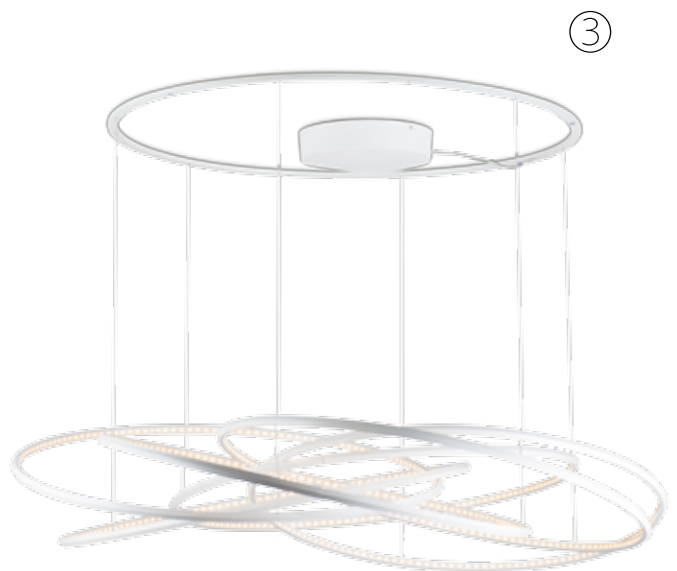

Uranus

Art. No.	Color	Fitting	Power (W)	Lumen	Voltage	Diameter (cm)	Height (cm)
① LV 52954/B	Black	3000K LED-strip	160	14400	230V	90	80
② LV 52954/S	Silver	3000K LED-strip	160	14400	230V	90	80
③ LV 52954/W	White	3000K LED-strip	160	14400	230V	90	80