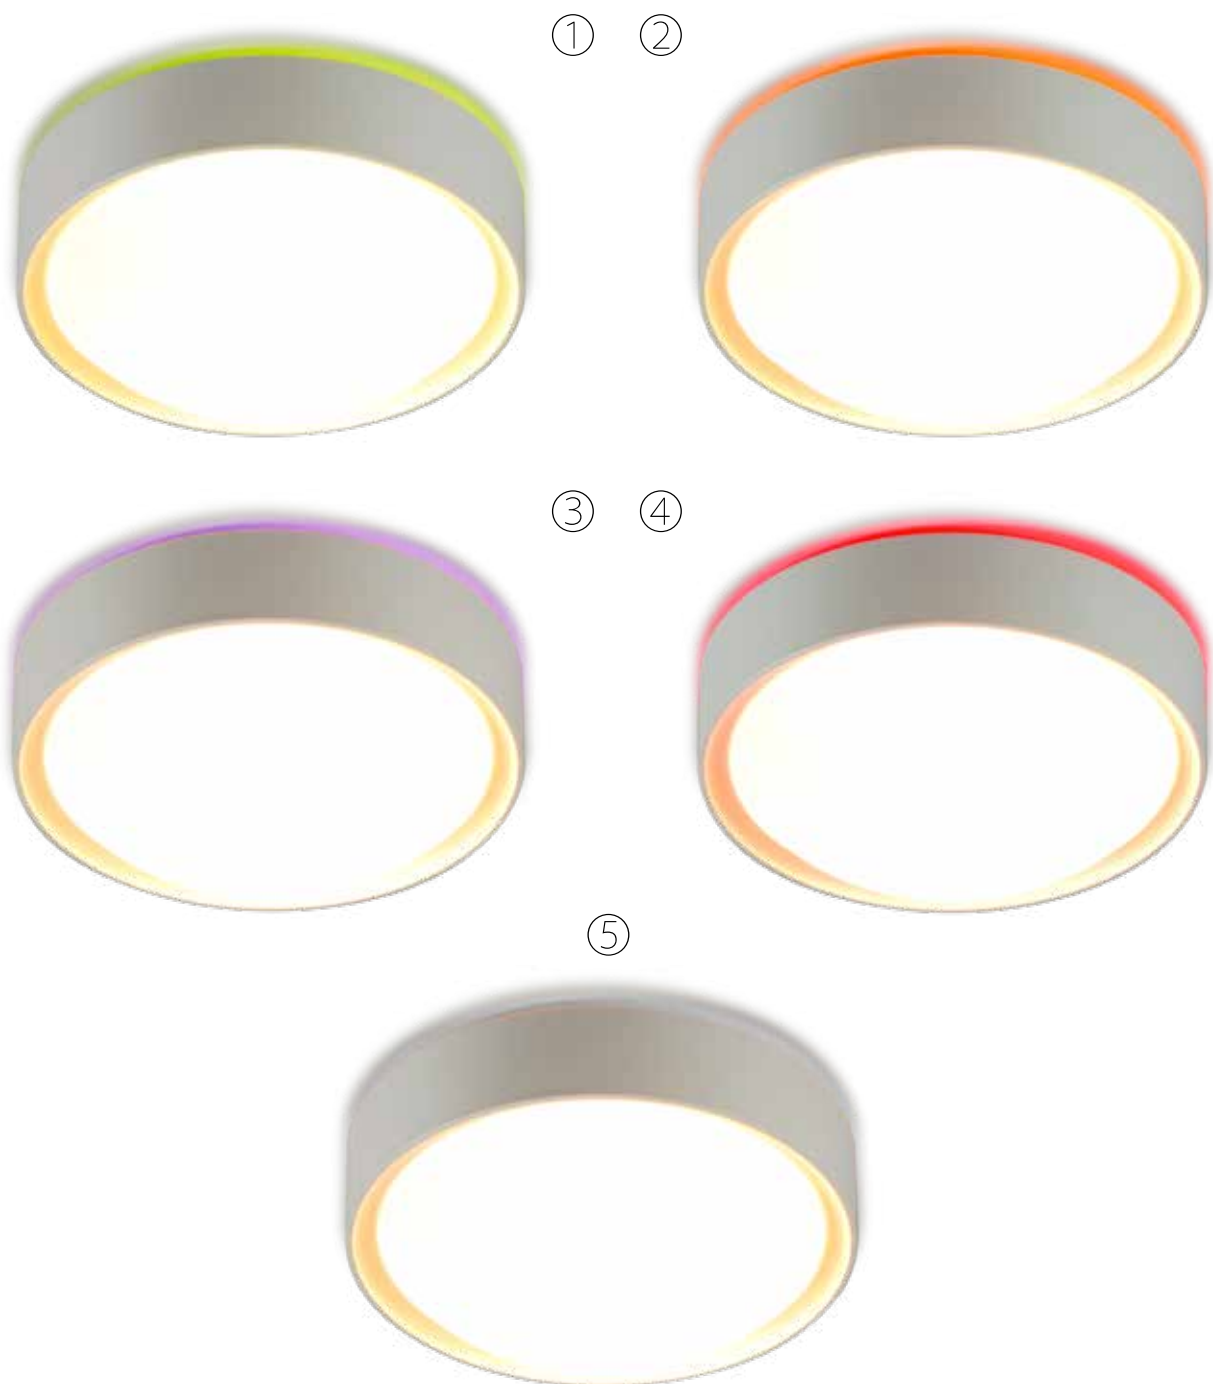

Colorato

Art. No.	Color	Fitting	Voltage	Power (W)	H (cm)	Diameter (cm)	LED ready
① LV 61001/GR	Plastic green	1 x E27 (excl)	230V	40W max	10	25	✓
② LV 61001/O	Plastic orange	1 x E27 (excl)	230V	40W max	10	25	✓
③ LV 61001/P	Plastic purple	1 x E27 (excl)	230V	40W max	10	25	✓
④ LV 61001/R	Plastic red	1 x E27 (excl)	230V	40W max	10	25	✓
⑤ LV 61001/W	Pastic white	1 x E27 (excl)	230V	40W max	10	25	✓