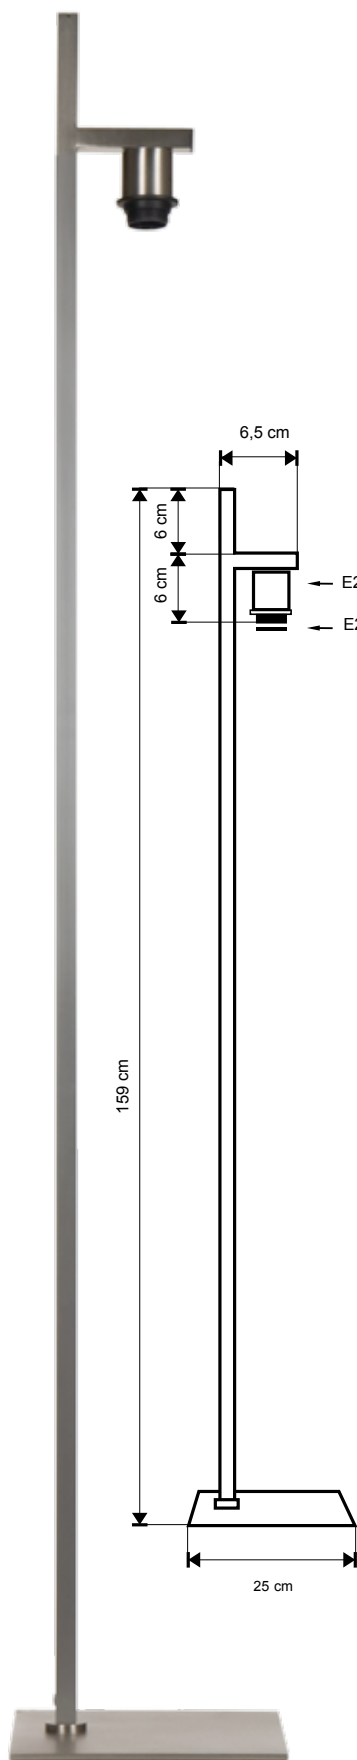

Lounge

Use a pending lampshade only!
(Shade not included)

ATTENTION

Special shades:

- LV 96073030309
  30 x 30 x 30 cm
- LV 96073030509
  30 x 30 x 50 cm