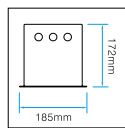

Square multi

LV 16510/A