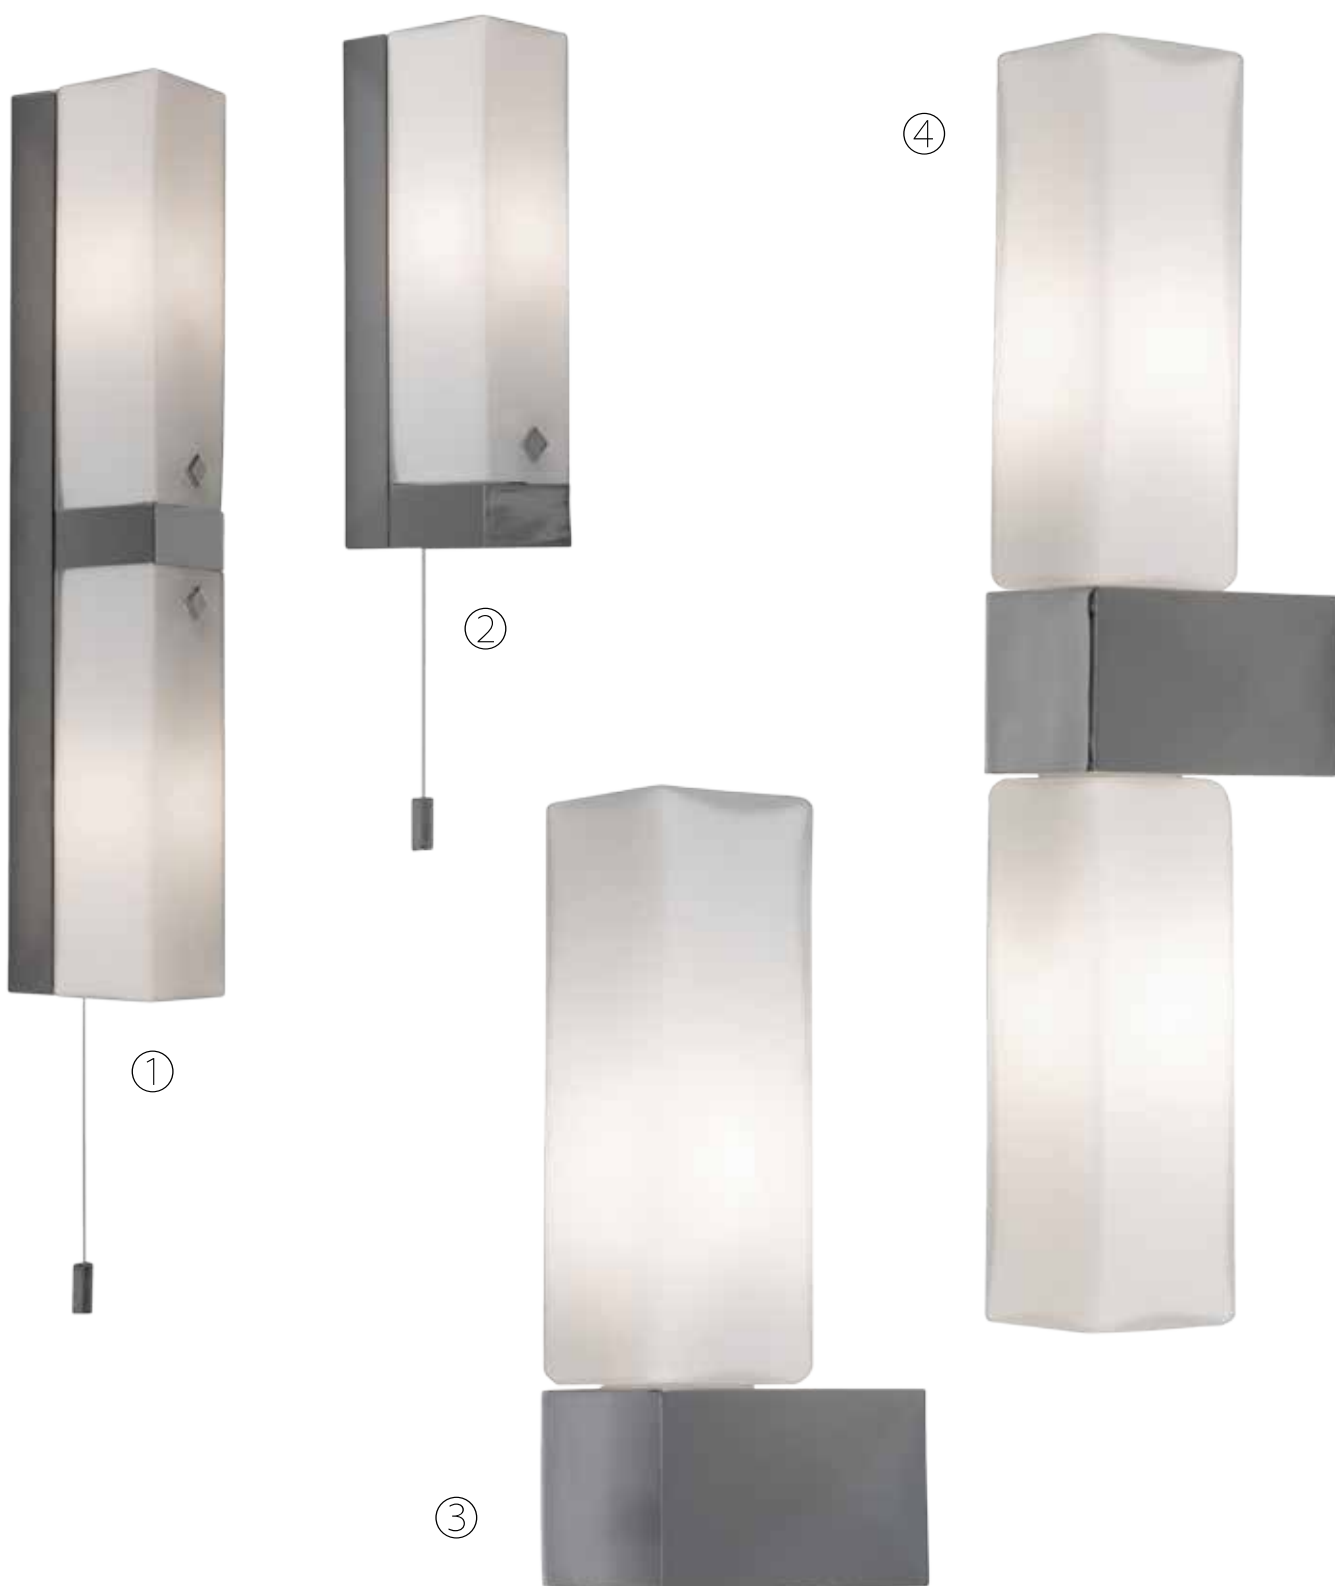

Bath IP44

Art. No.	Color	Fitting	IP value	Class	Voltage	Power (W)	H (cm)	W (cm)	D (cm)	LED ready
① LV 31209/CH	Chrome / opal glass	2 x G9 (incl)	IP44	1	230V	25W max	38	8	5	✓
② LV 31208/CH	Chrome / opal glass	1 x G9 (incl)	IP44	1	230V	25W max	20	8	5	✓
③ LV 31200/CH	Chrome / opal glass	1 x G9 (incl)	IP44	1	230V	25W max	16	7	4	✓
④ LV 31201/CH	Chrome / opal glass	2 x G9 (incl)	IP44	1	230V	25W max	28	7	4	✓