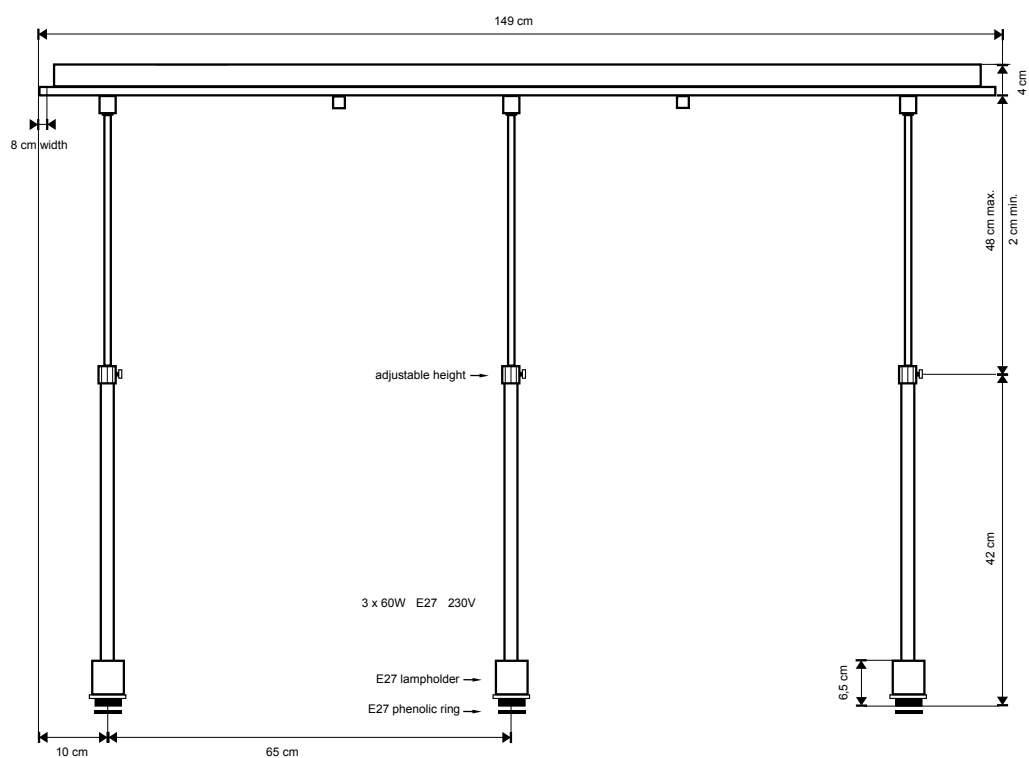

Lounge

①

②

Art. No.

Color

Fitting

Power (W)

Voltage

H (cm)

W
(cm)

D
(cm)

LED
ready

① LV 51094/NM

Nickel satin

3 x E27 (excl)

60W max

230V

45 - 90

149

8

✓

② LV 51094/B

Antique brass

3 x E27 (excl)

60W max

230V

45 - 90

149

8

✓