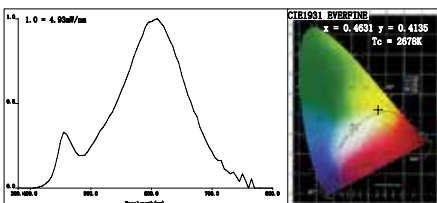

Base	E27
Power	3W (replaces 25W)
Lumen	250LM
Ra	80
Dimmable	✗
Lifetime	25.000h
Beam Angle	360°
Size	Ø 45 / H = 73mm
Temperature	2700K
Voltage	AC 220V
Cos φ	> 0,5
Housing	Ceramic

Light Source Test Report