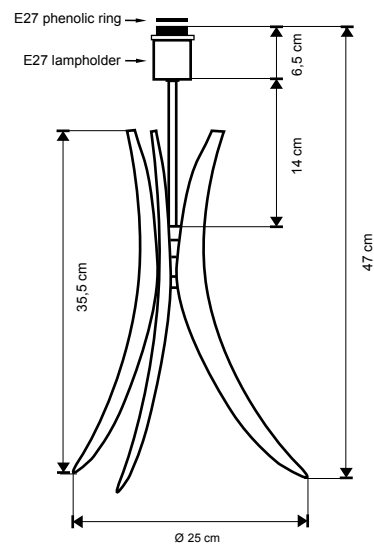

Art. No.

Color

Fitting

Power (W)

Voltage

H (cm)

W (cm)

D (cm)

LED ready

① **LV 40023/CH**

Chrome (+ dimmer)

1 x E27 (excl)

100W max

230V

131

42

42

✓

② **LV 70023/CH**

Chrome (+ dimmer)

1 x E27 (excl)

60W max

230V

47

25

25

✓