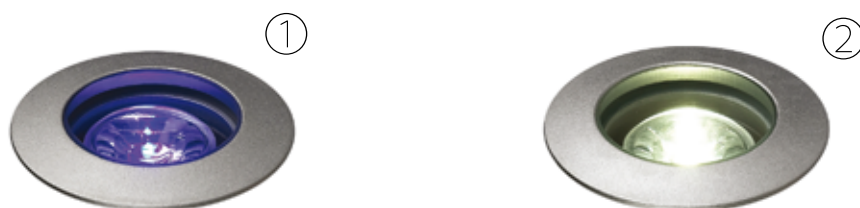

Floor LED light

- ① 3,4 cm without recessing box
- ② 3,9 cm with recessing box

A C C E S S O R I E S

Art. No.	Description	Fitting	Power (W)	Voltage	IP-value	H (cm)	W (cm)	D (cm)
① LV 85108/B	Aluminium + LED blue	Luxeon star LED (excl driver)	1W	230V	IP67	24	12	9,3
② LV 85108/WW	Aluminium + LED 3000K	Luxeon star LED (excl driver)	1W	230V	IP67	30	22	9,3
③ LV 16606	LED power supply (350 mA)		1W max	230V	-			-
④ LV 16608	LED power supply (350 mA)		6 x 1W max	230V	-	4,2	9	-
⑤ LV 16609	LED power supply (350 mA)		18 x 1W max	230V	-	3	15,3	-
⑥ LV 16610	LED power supply (350 mA)		11 x 1W max	230V	-	4	17	-
⑦ LV 16610	Close-loop plug							-
⑧ LV 16607	Cable 3m							-
LV 16611	Cable 1,5m							-