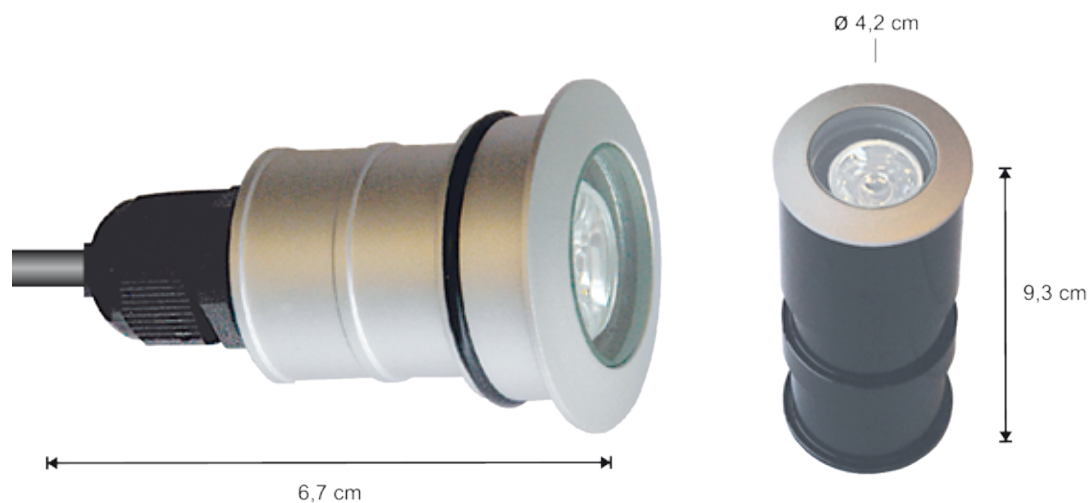

Floor LED light

- ① 3,4 cm without recessing box
- ② 3,9 cm with recessing box