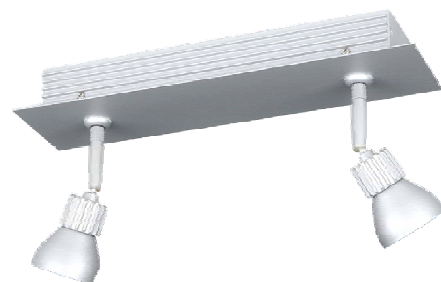

Blue glass
(Ø 63mm, H = 42mm)

2 x LV 291106/A

Aluminium
1 x 50W GU5.3 (excl) - 12V

+

1 x LV 291212/A

Aluminium
Basis jac 2 x 50W
(incl. transf)

2 x LV 291505/A

Blue glass
(Ø 58mm, H = 42mm)