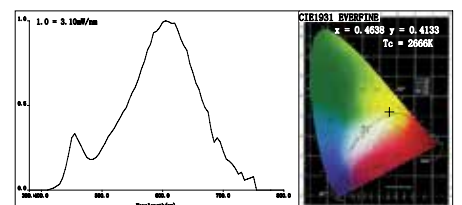

Light Source Test Report