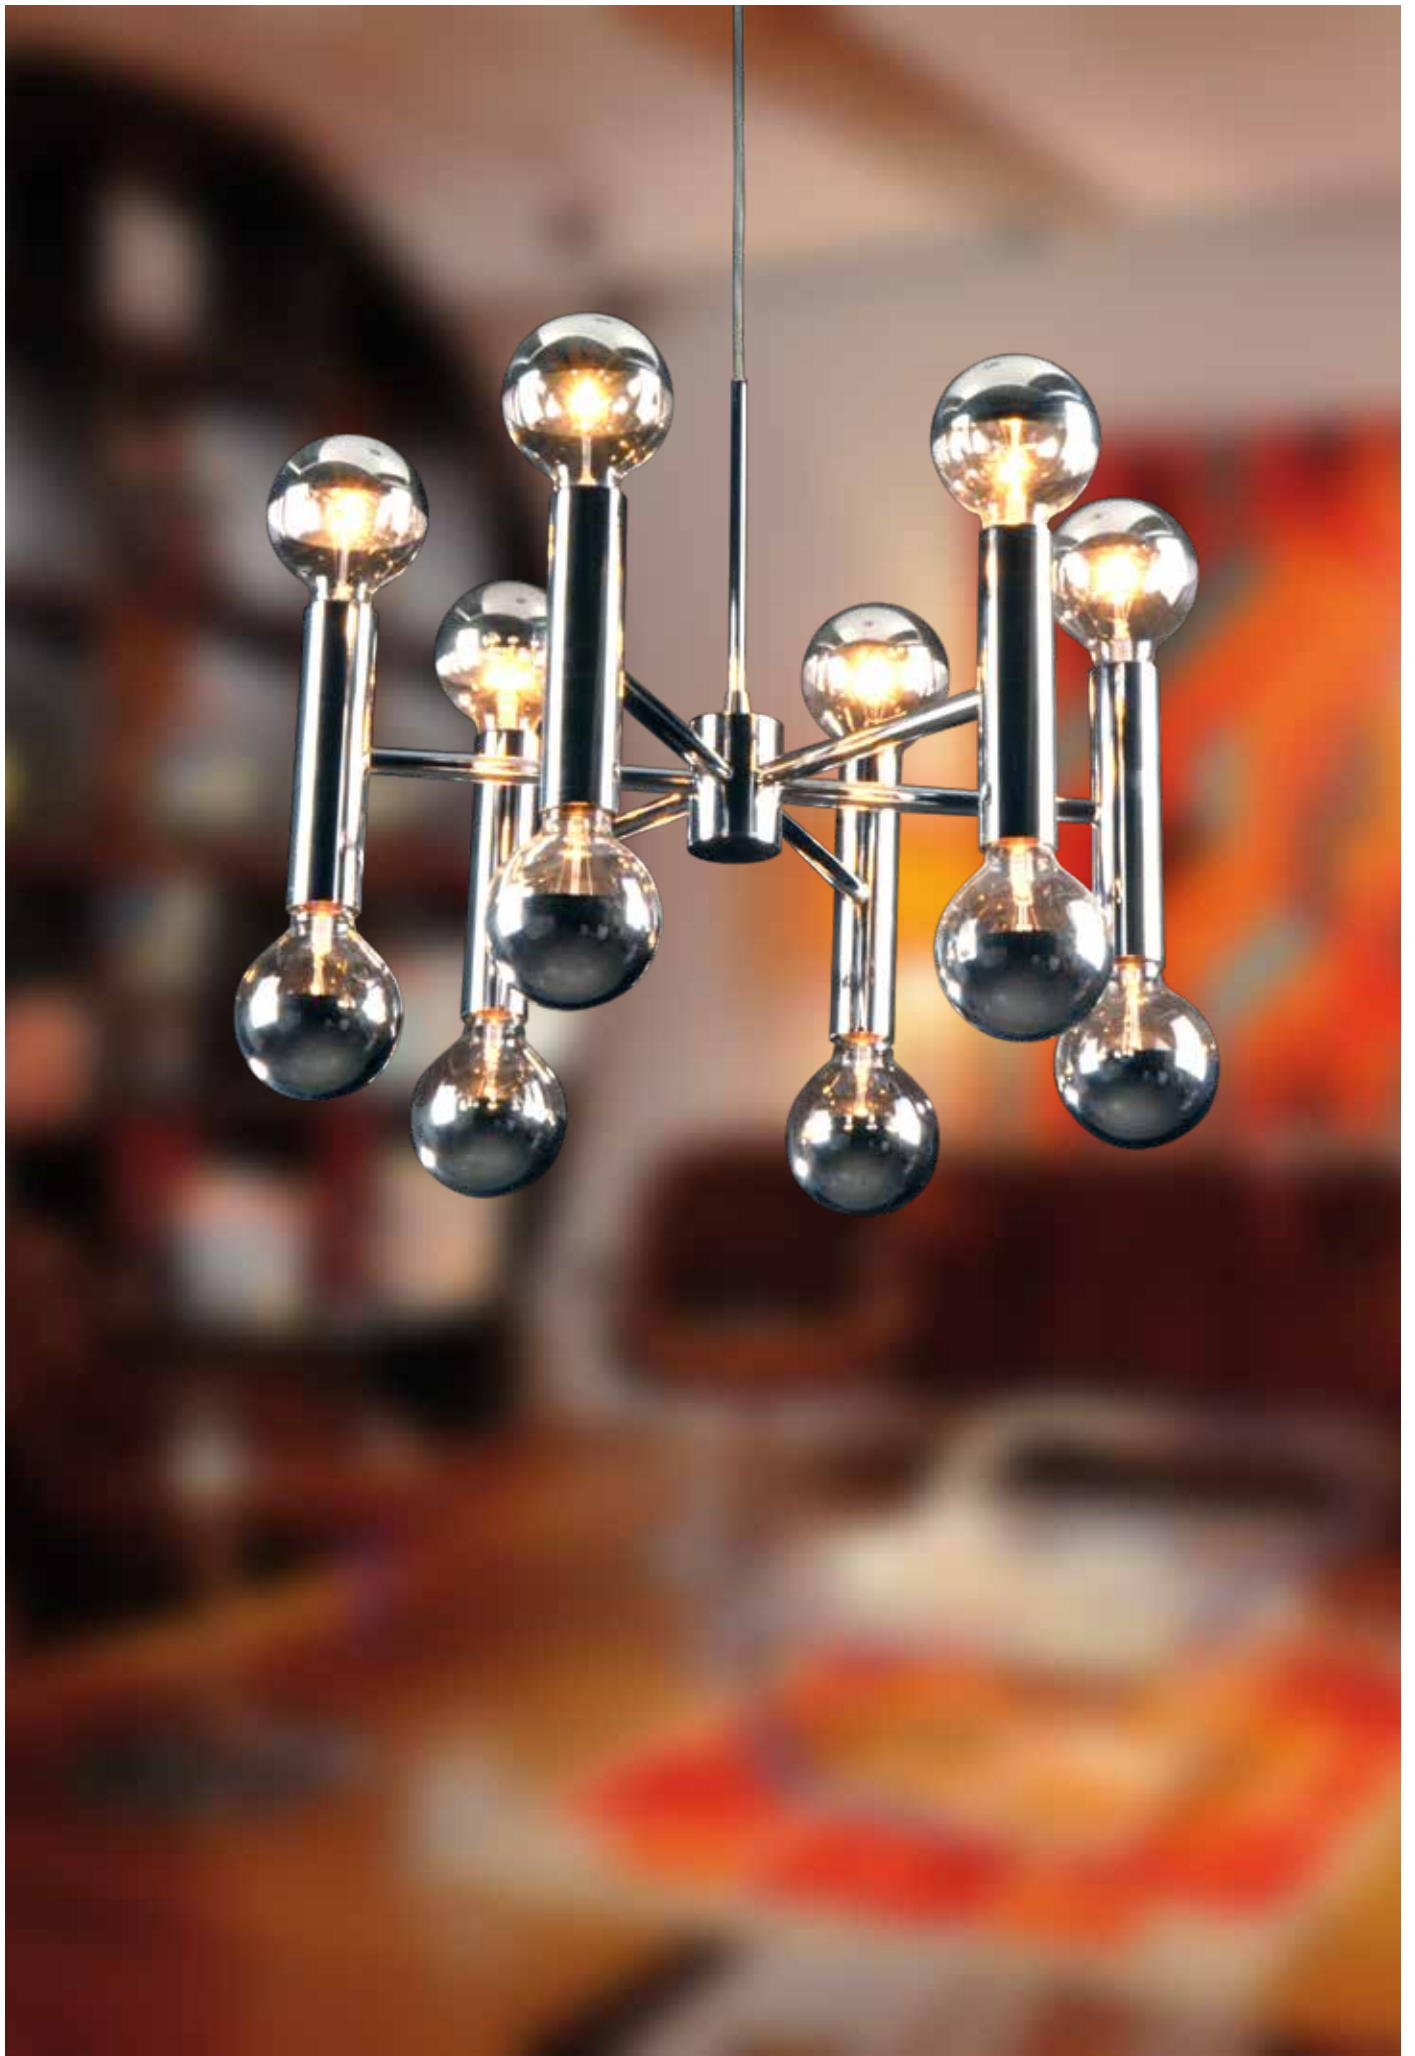

✓

Belpaire

①

②

③

④

Art. No.	Color	Fitting	Power (W)	Voltage	Diameter (cm)	Height (cm)	Total height (cm)	LED ready
① LV 56200/CH	Chrome	12 x G95 (incl)	40W max	230V	54	48	168	✓
② LV 56199/CH	Chrome	6 x G95 (incl)	40W max	230V	50	33	153	✓
③ LV 73437/CH	Chrome	3 x G95 (incl)	40W max	230V	20	38	38	✓
④ LV 42291/CH	Chrome	4 x G95 (incl)	40W max	230V	90	90	90	✓