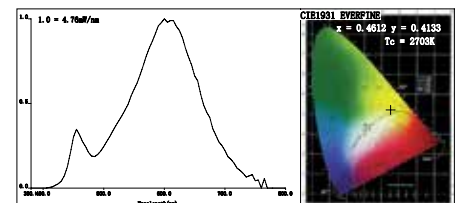

Light Source Test Report