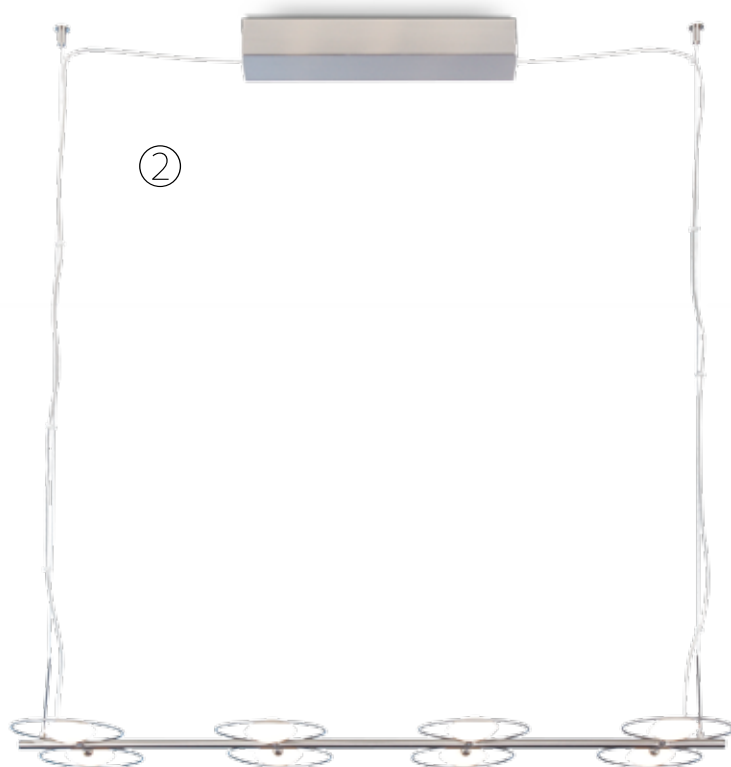

Muffin / UFO

Art. No.	Color	Fitting	Power (W)	Voltage	H (cm)	W (cm)	D (cm)	Total height	LED ready
① LV 51066/NM	Nickel satin	6 x G9 (incl)	40W max	230V	8	135	42	130cm	✓
② LV 51067/NM	Nickel satin	8 x G4 (incl)	20W max	12V	8	100	36	80cm	✓