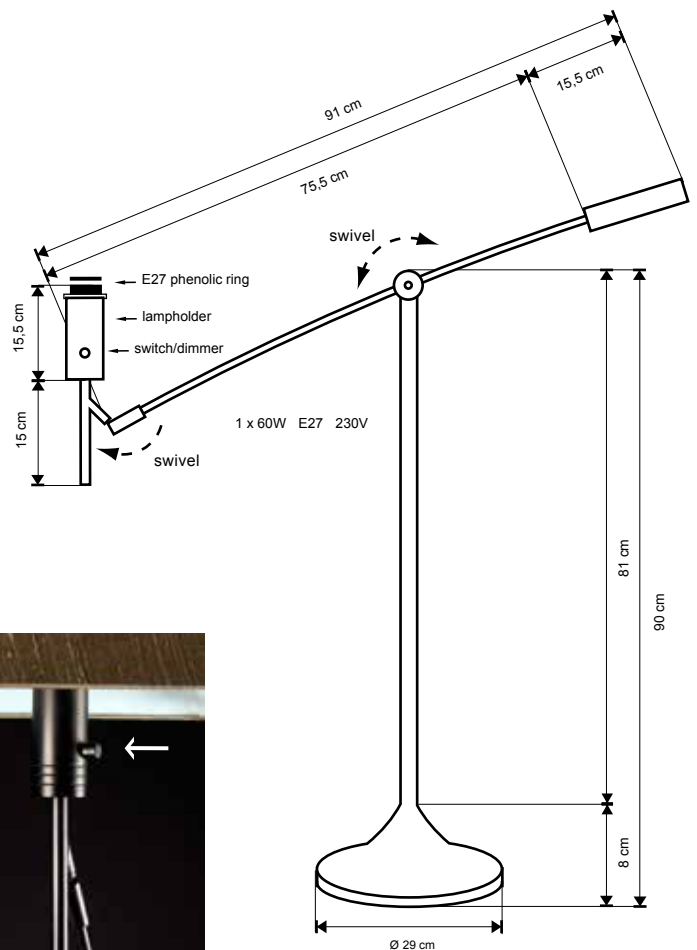

switch/dimmer

Art. No.	Color	Fitting	Power (W)	Voltage	H (cm)	W (cm)	D (cm)	LED ready
① LV 41093/NM	Nickel satin	1 x E27 (excl)	100W max	230V	90 - 153	60 - 91	29	✓
② LV 41093/B	Antique brass	1 x E27 (excl)	100W max	230V	90 - 153	60 - 91	29	✓