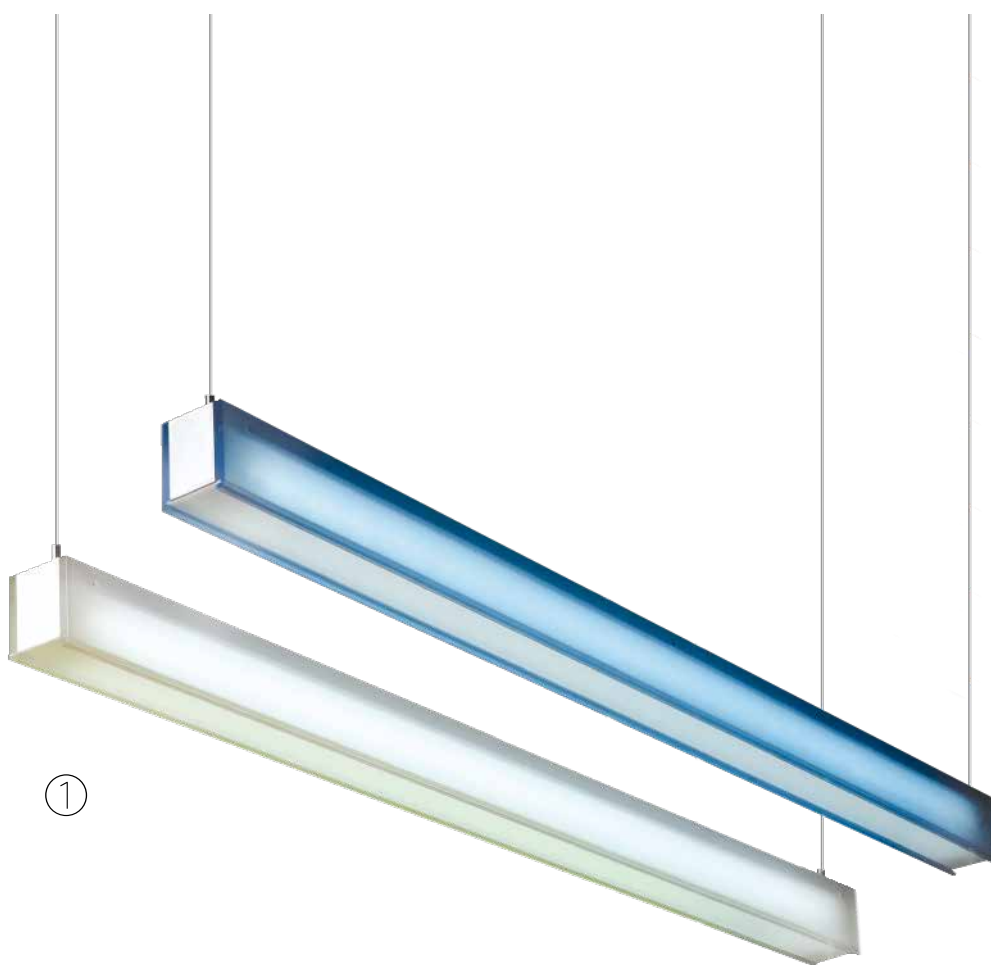

Designline

①

②

Art. No.	Color	Fitting	Voltage	Power (W)	H (cm)	W (cm)	D (cm)	Cable length
① LV 90504351/W	White	1 x 2700K T5 (incl)	230V	35W max	7	148	7	150 cm
LV 90504351/B	Blue	1 x 2700K T5 (incl)	230V	35W max	7	148	7	150 cm
② LV 90504352/W	White	2 x 2700K T5 (incl)	230V	35W max	7	148	15	150 cm