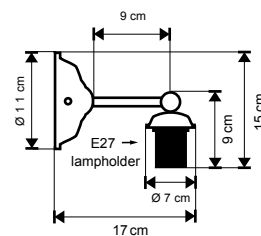

Old pharmacy

①