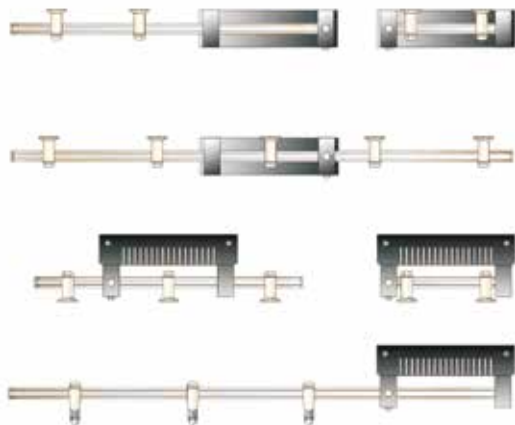

LV 291312/A

Excl max 300W - 12V
Power feed: build-in
wall, ceiling, floor

Max 150W - 12V

Applications: rail max. 2m