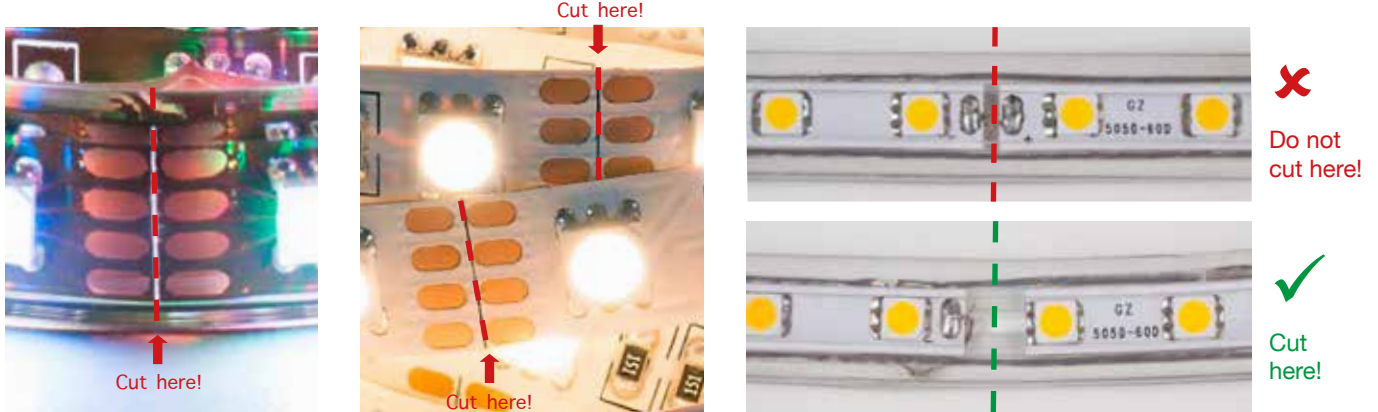

- The Wifi-LED-Controller can be used for as well the white as the RGB-LED-strips. The illustrations below show you how to install the setup properly.

LED-strips

- If a LED-strip needs to be cut, please do so between the connectors you see regularly on the strip. Afterwards it needs to be soldered to ensure a good connection. If an outdoor strip needs to be cut, you will both need to solder and glue it to make sure it is properly sealed off from weather conditions. The white 220V LED-strip will also need an end cap.