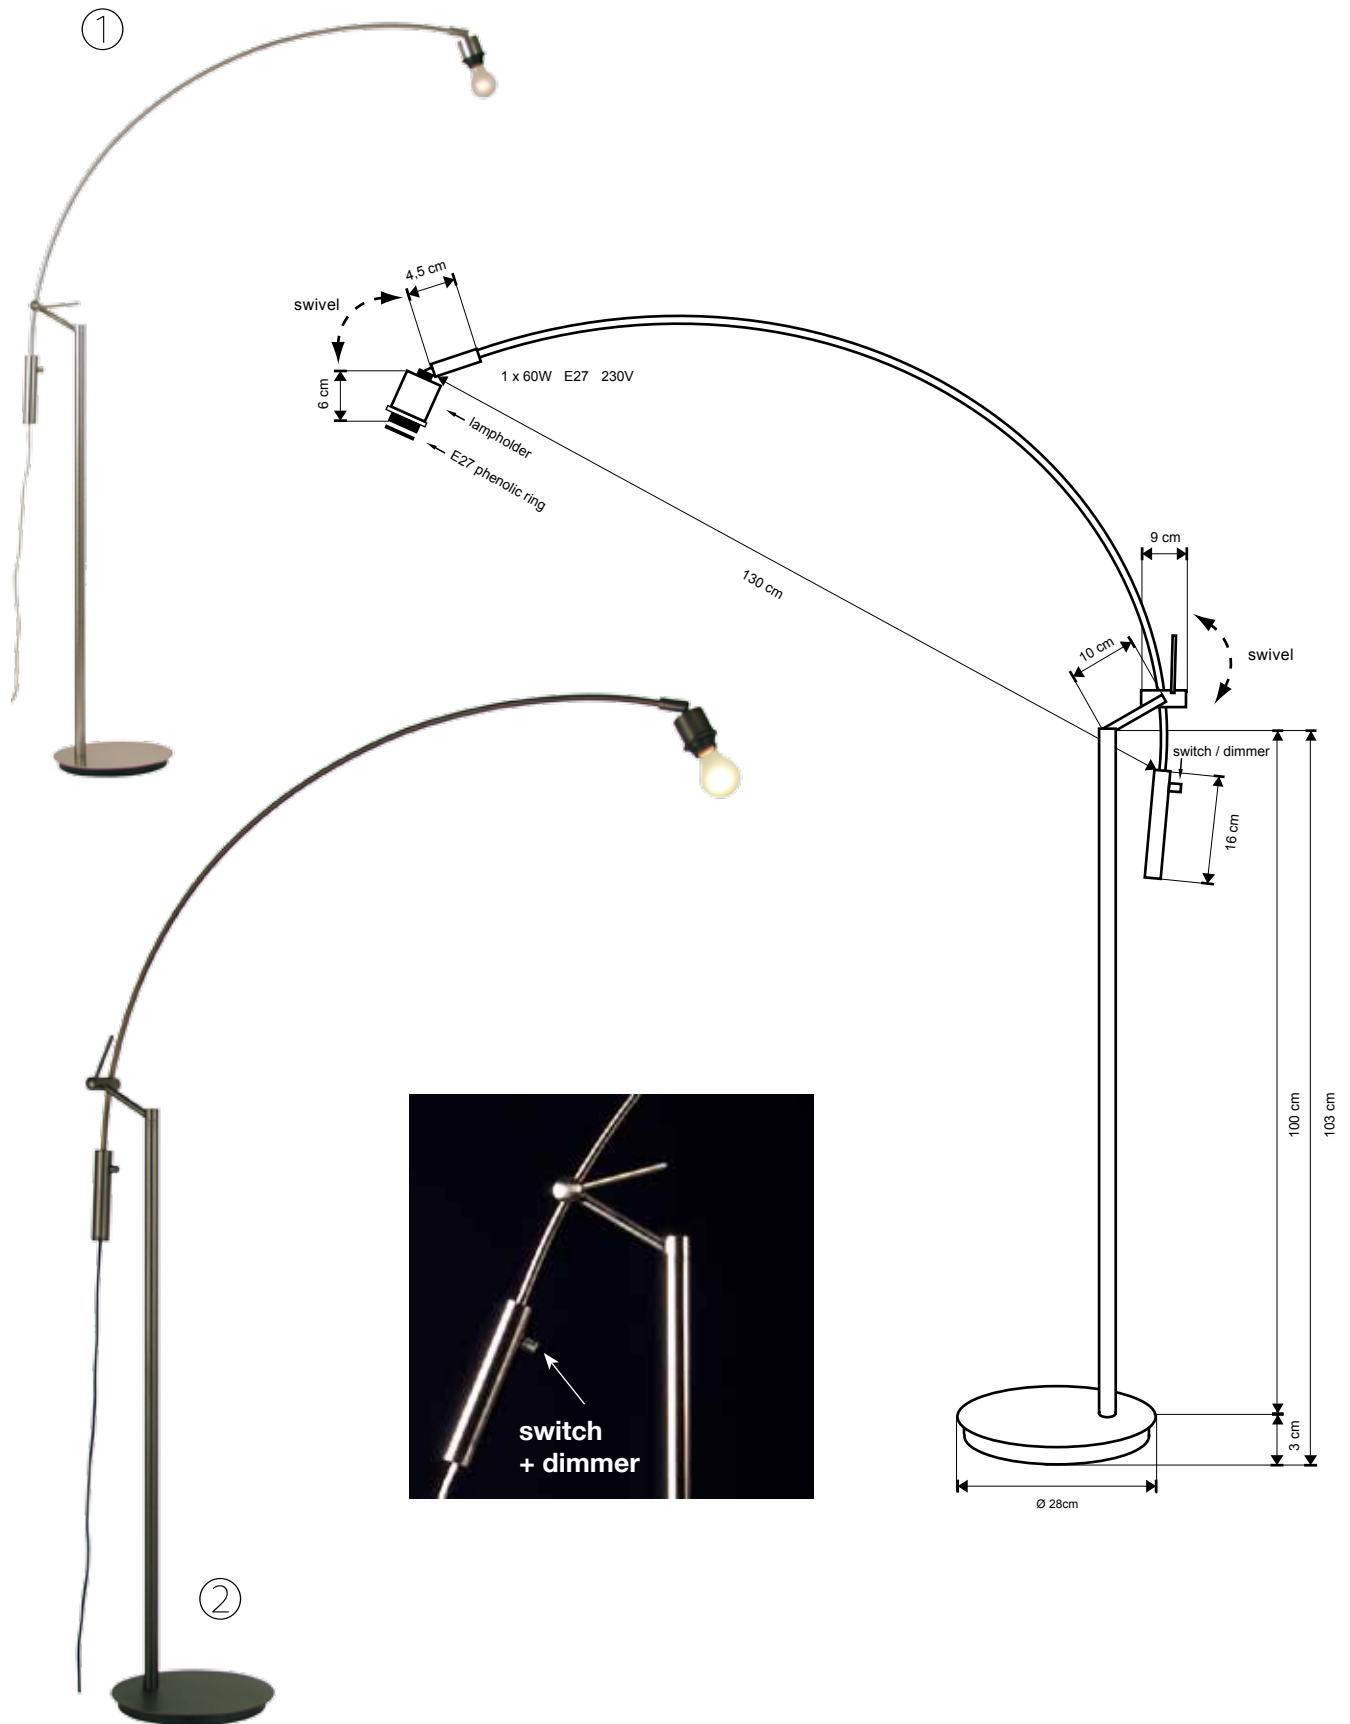

Bermuda Bowl

Art. No.	Color	Fitting	Power (W)	Voltage	H (cm)	W (cm)	D (cm)	LED ready
① LV 41094/NM	Nickel satin	1 x E27 (excl)	100W max	230B	145	135	28	✓
② LV 41094/B	Brass	1 x E27 (excl)	100W max	230V	145	135	28	✓