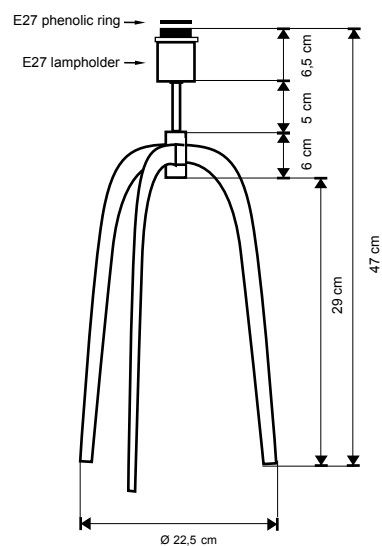

Art. No.	Color	Fitting	Power (W)	Voltage	H (cm)	W (cm)	D (cm)	LED ready
① LV 40024/CH	Chrome (+ dimmer)	1 x E27 (excl)	100W max	230V	131	40	40	✓
② LV 70024/CH	Chrome (+ dimmer)	1 x E27 (excl)	60W max	230V	47	23	23	✓