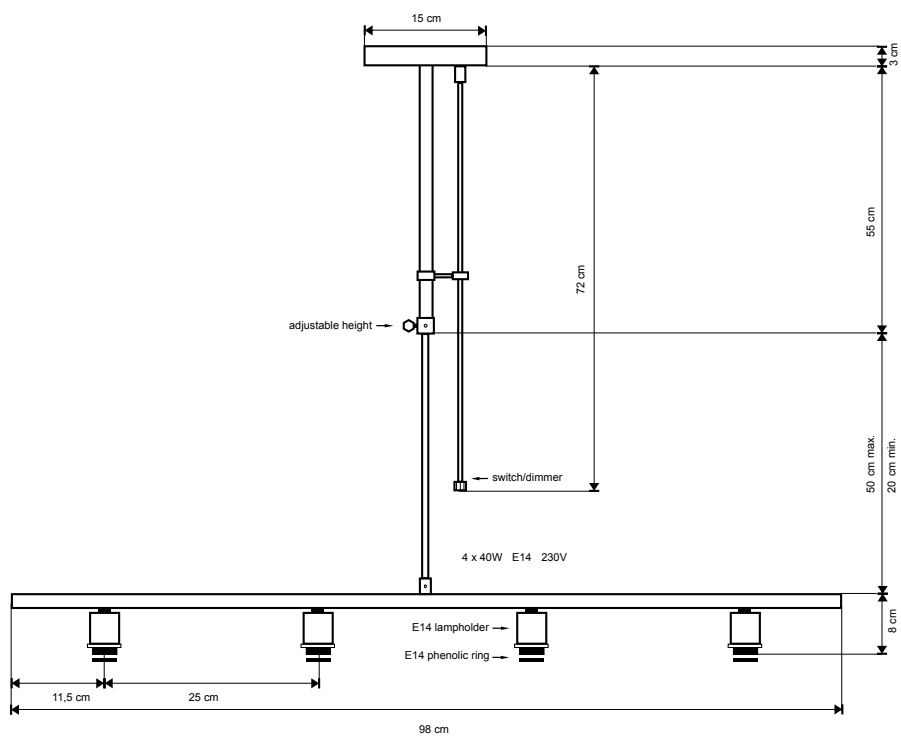

Lillehammer / Hammerfest

Art. No.	Color	Fitting	Power (W)	Voltage	H (cm)	W (cm)	D (cm)	LED ready
① LV 54006/NM	Nickel satin	4 x E14 (excl)	40W max	230V	70 - 105	98	15	✓
② LV 54007/NM	Nickel satin	4 x E14 (excl)	40W max	230V	70 - 105	98	15	✓