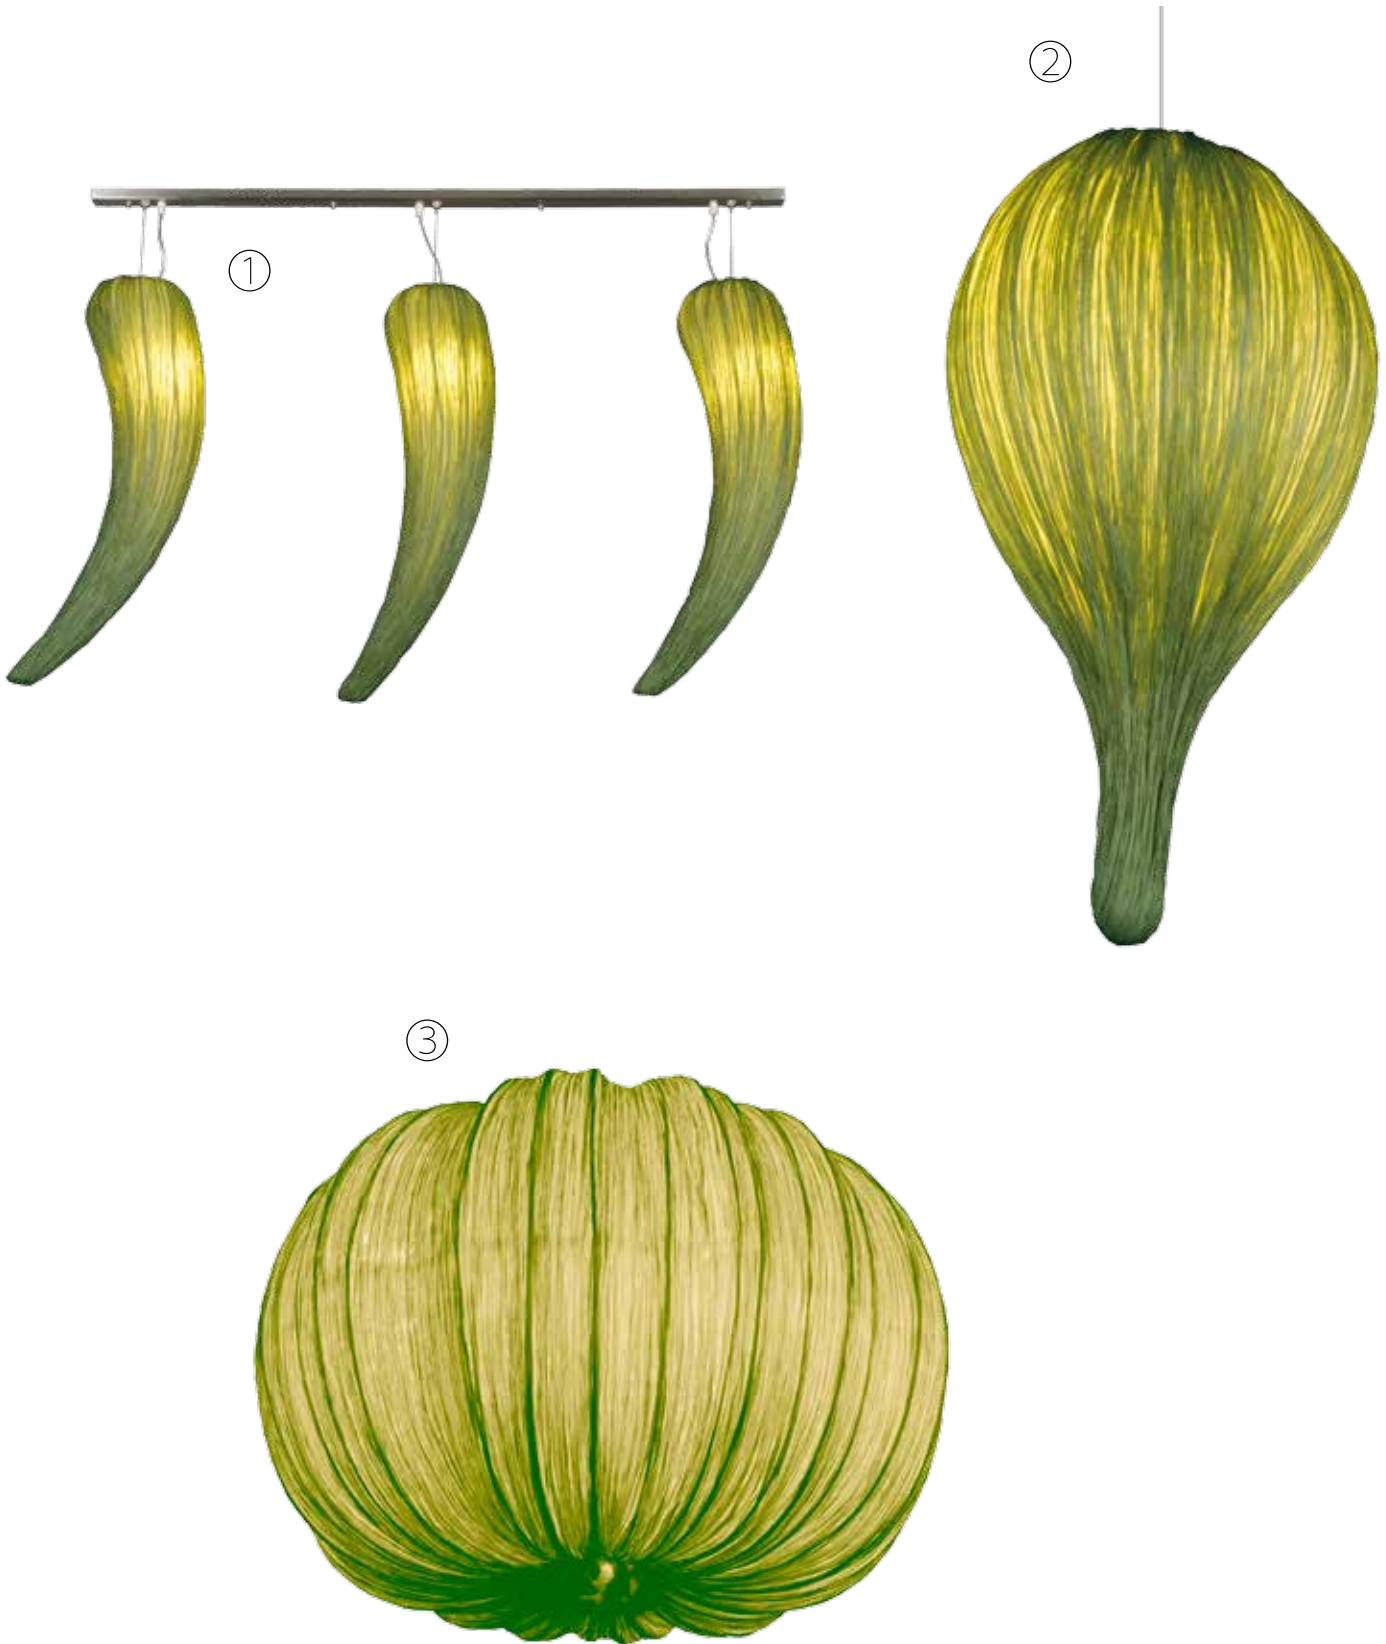

Veggie

Art. No.	Color	Fitting	Power (W)	Voltage	H (cm)	Diameter (cm)	Cable length	LED ready
① LV 51513/G	Green silk	3 x E27 (excl)	11W max	230V	90	120 (W)	60cm	✓
② LV 51514/G	Green silk	2 x E27 (excl)	11W max	230V	65	43	100cm	✓
③ LV 51512/G	Green silk	3 x E27 (excl)	11W max	230V	115	75	100cm	✓