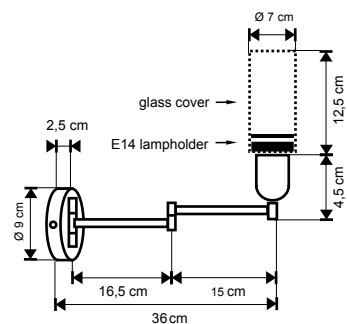

Bath classic IP44

LV 31290/B pictured with shade
LV 9611172 (not included)