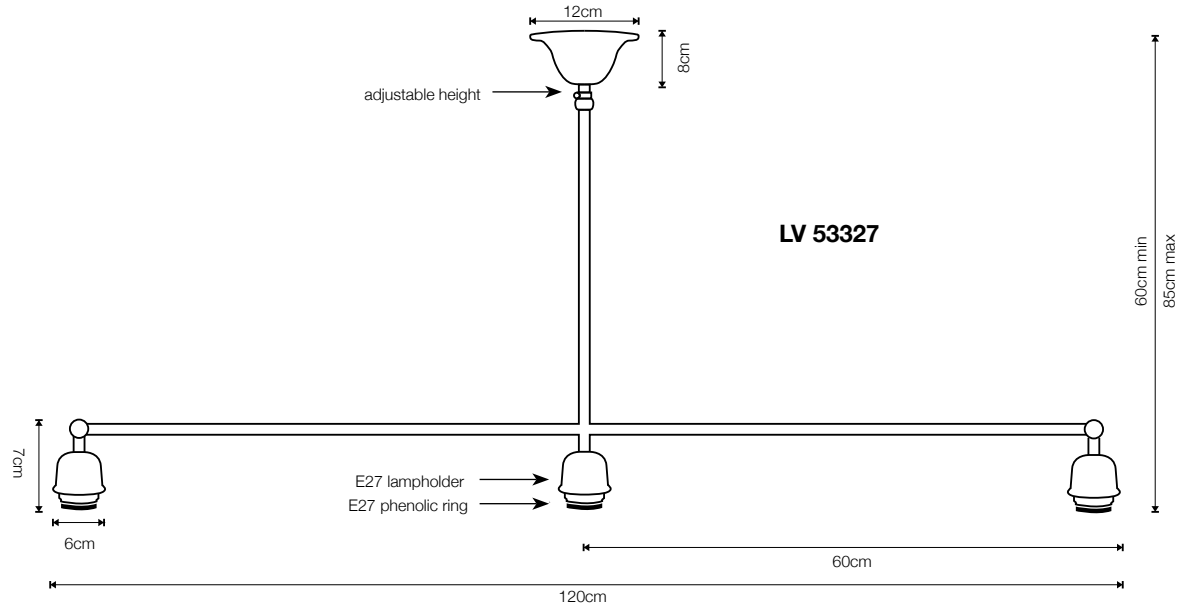

Old pharmacy

Technical data for use with
lampshades