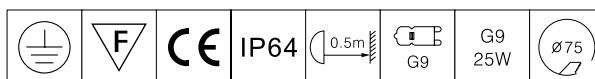

①

②

Art. No.	Color	Fitting	Voltage	Power (W)	IP-value	H (cm)	Diameter (cm)	LED ready
① LV 17105	Brushed aluminium	1 x G9	230V	25W max	IP64	5	9	✓
② LV 17106	Brushed aluminium	1 x G9	230V	40W max	IP64	5	9	✓