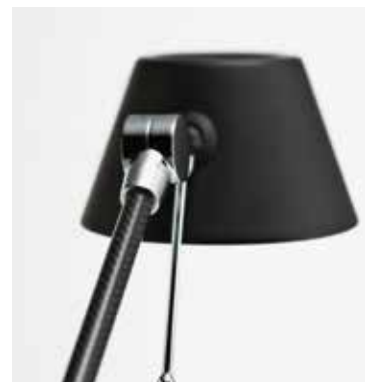

Carbon

Art. No.	Color	Fitting	Power (W)	Voltage	H (cm)	W (cm)	D (cm)	LED ready
① LV 40026/ZC	Carbon - Chrome	1 x G6.35 (incl)	90W max	12V	180	165	25	✓
② LV 40025/ZC	Carbon - Chrome	1 x G6.35 (incl)	90W max	12V	117	95	22	✓
③ LV 70025/ZC	Carbon - Chrome	1 x G6.35 (incl)	90W max	12V	60	60	17	✓