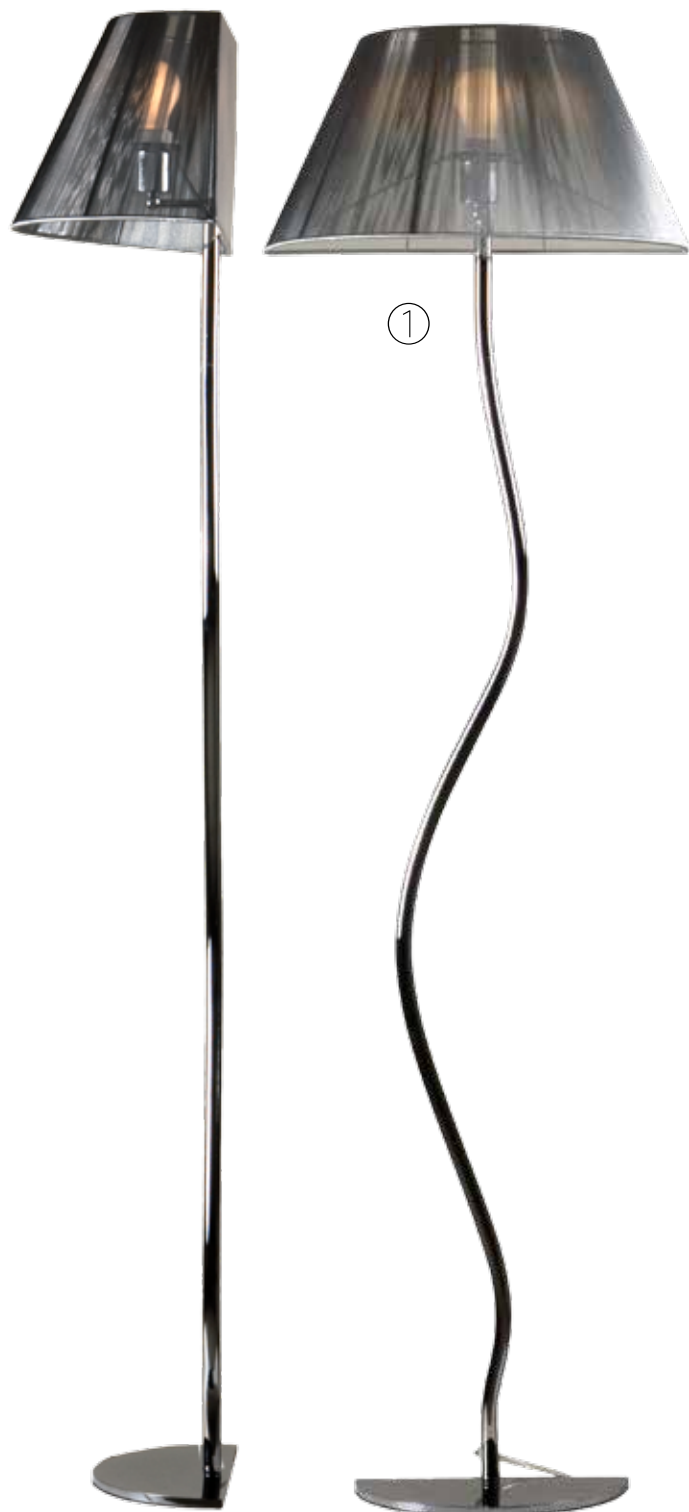

Art. No.	Color	Fitting	Power (W)	Voltage	Width (cm)	Height (cm)	Depth (cm)	LED ready
① LV 42070/CH	Nickel satin + silver threads	1 x E27 (excl)	100W max	230V	45	155	23	✓
② LV 72070/CH	Nickel satin + silver threads	1 x E27 (excl)	40W max	230V	29	52	15	✓
③ LV 52070/CH	Nickel satin + silver threads	3 x E27 (excl)	40W max	230V	45	30 + 95	45	✓