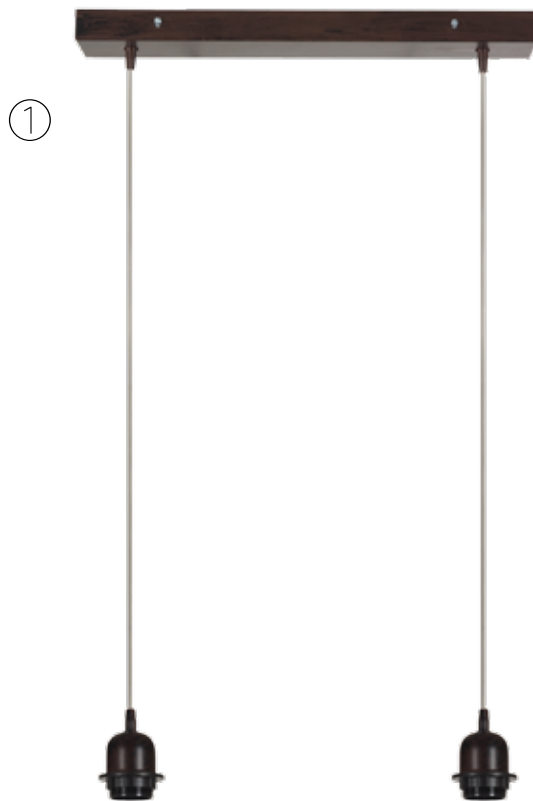

Lounge

Art. No.	Color	Fitting	Power (W)	Voltage	H (cm)	W (cm)	D (cm)	LED ready
① LV 5911658/R	Rusty	2 x E27 (excl)	60W max	230V	90	45	7	✓
② LV 5911659/R	Rusty	2 x E27 (excl)	60W max	230V	90	60	8	✓