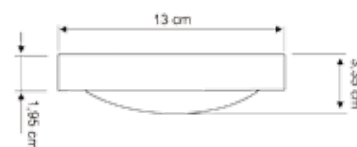

Serial connection