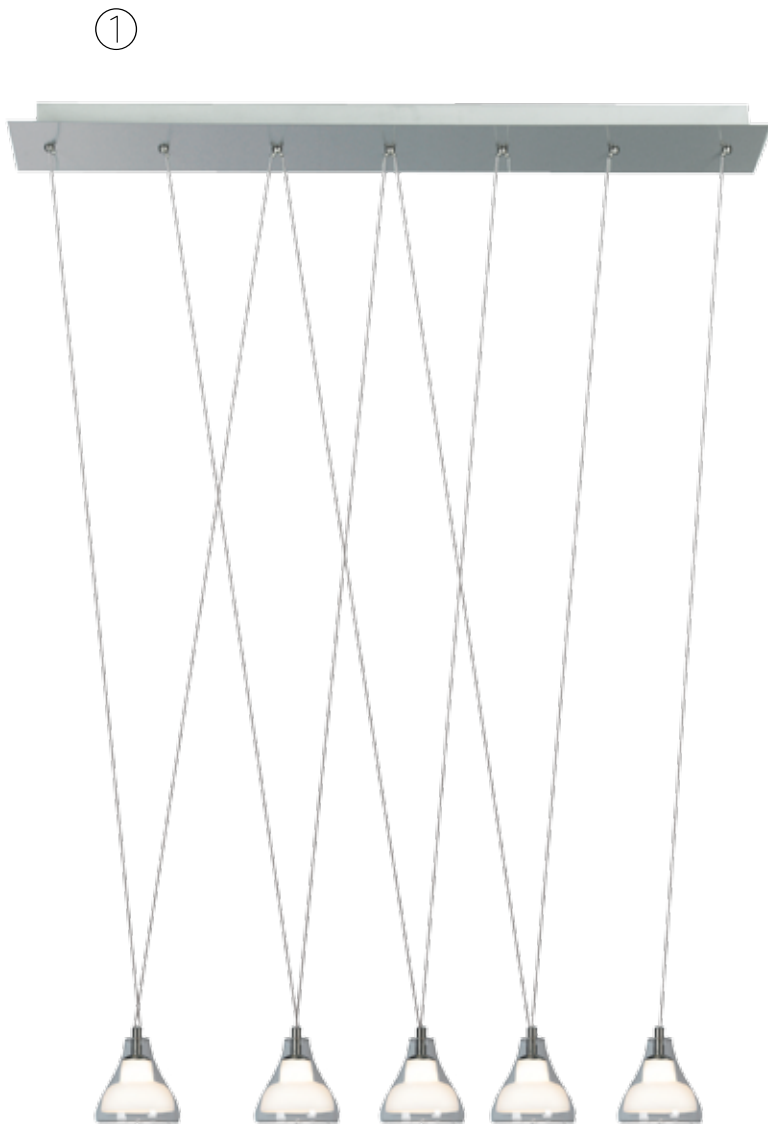

Beebop

Art. No.	Color	Fitting	Power (W)	Voltage	H (cm)	W (cm)	D (cm)	Cable length	LED ready
① LV 51063/NM	Nickel satin	5 x G4 (incl)	20W max	12V	140	73	10	140cm	✓
② LV 51064/NM	Nickel satin	8 x G4 (incl)	20W max	12V	140	55	55	140cm	✓

☒ **LVG 51063** (inner glass) // **LVG 51063/1** (outer glass)