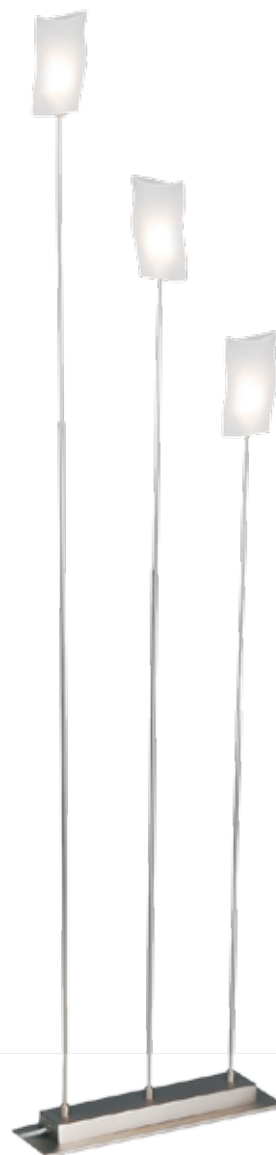

Frost

①

②

Art. No.	Color	Fitting	Power (W)	Voltage	H (cm)	W (cm)	D (cm)	Total height	LED ready
① LV 52006/F/NMW	Nickel satin + glass frost	6 x G4 (incl)	20W max	12V	150	90	10	150cm	✓
② LV 42003/C/NMW	Nickel satin + glass frost	3 x G4 (incl)	20W max	12V	125	20	20	145cm	✓

✶ **LVG 52007/E/NMW**