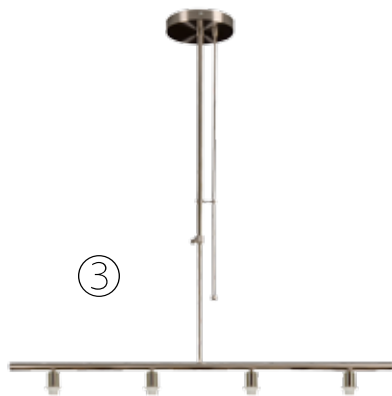

Order base and shade separately!

LV 940714250 Cream cotton		LV 940714254 Light grey cotton	
LV 940714251 Sand cotton		LV 940714255 Grey brown cotton	
LV 940714252 Dark grey cotton		LV 940714256 Black cotton	
LV 940714253 Grey taupe cotton		LV 940714257 Taupe cotton	

Not finding the right shade?

More than 150 different fabrics available in our tailormade shades!

+ LVO ADAP/E27/E14

Adaptor E27 -> E14 is needed for this shade!

Also available: