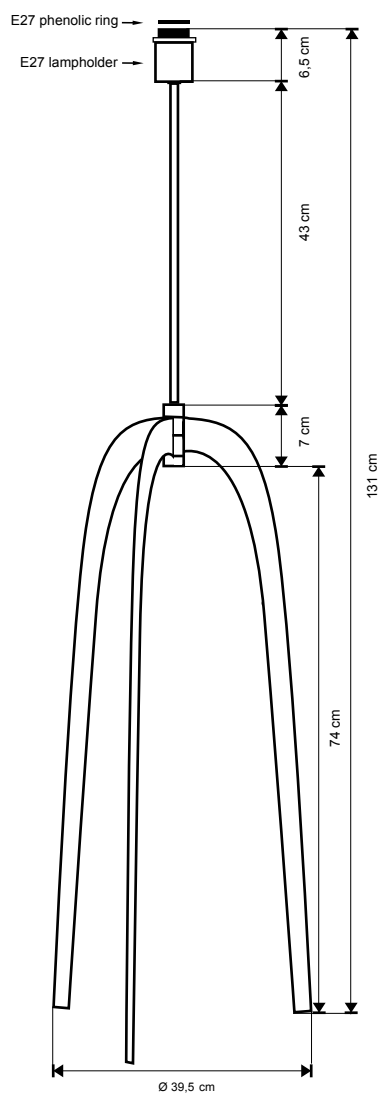

①

②

Art. No.	Color	Fitting	Power (W)	Voltage	H (cm)	W (cm)	D (cm)	LED ready
① LV 40024/CH	Chrome (+ dimmer)	1 x E27 (excl)	100W max	230V	131	40	40	✓
② LV 70024/CH	Chrome (+ dimmer)	1 x E27 (excl)	60W max	230V	47	23	23	✓