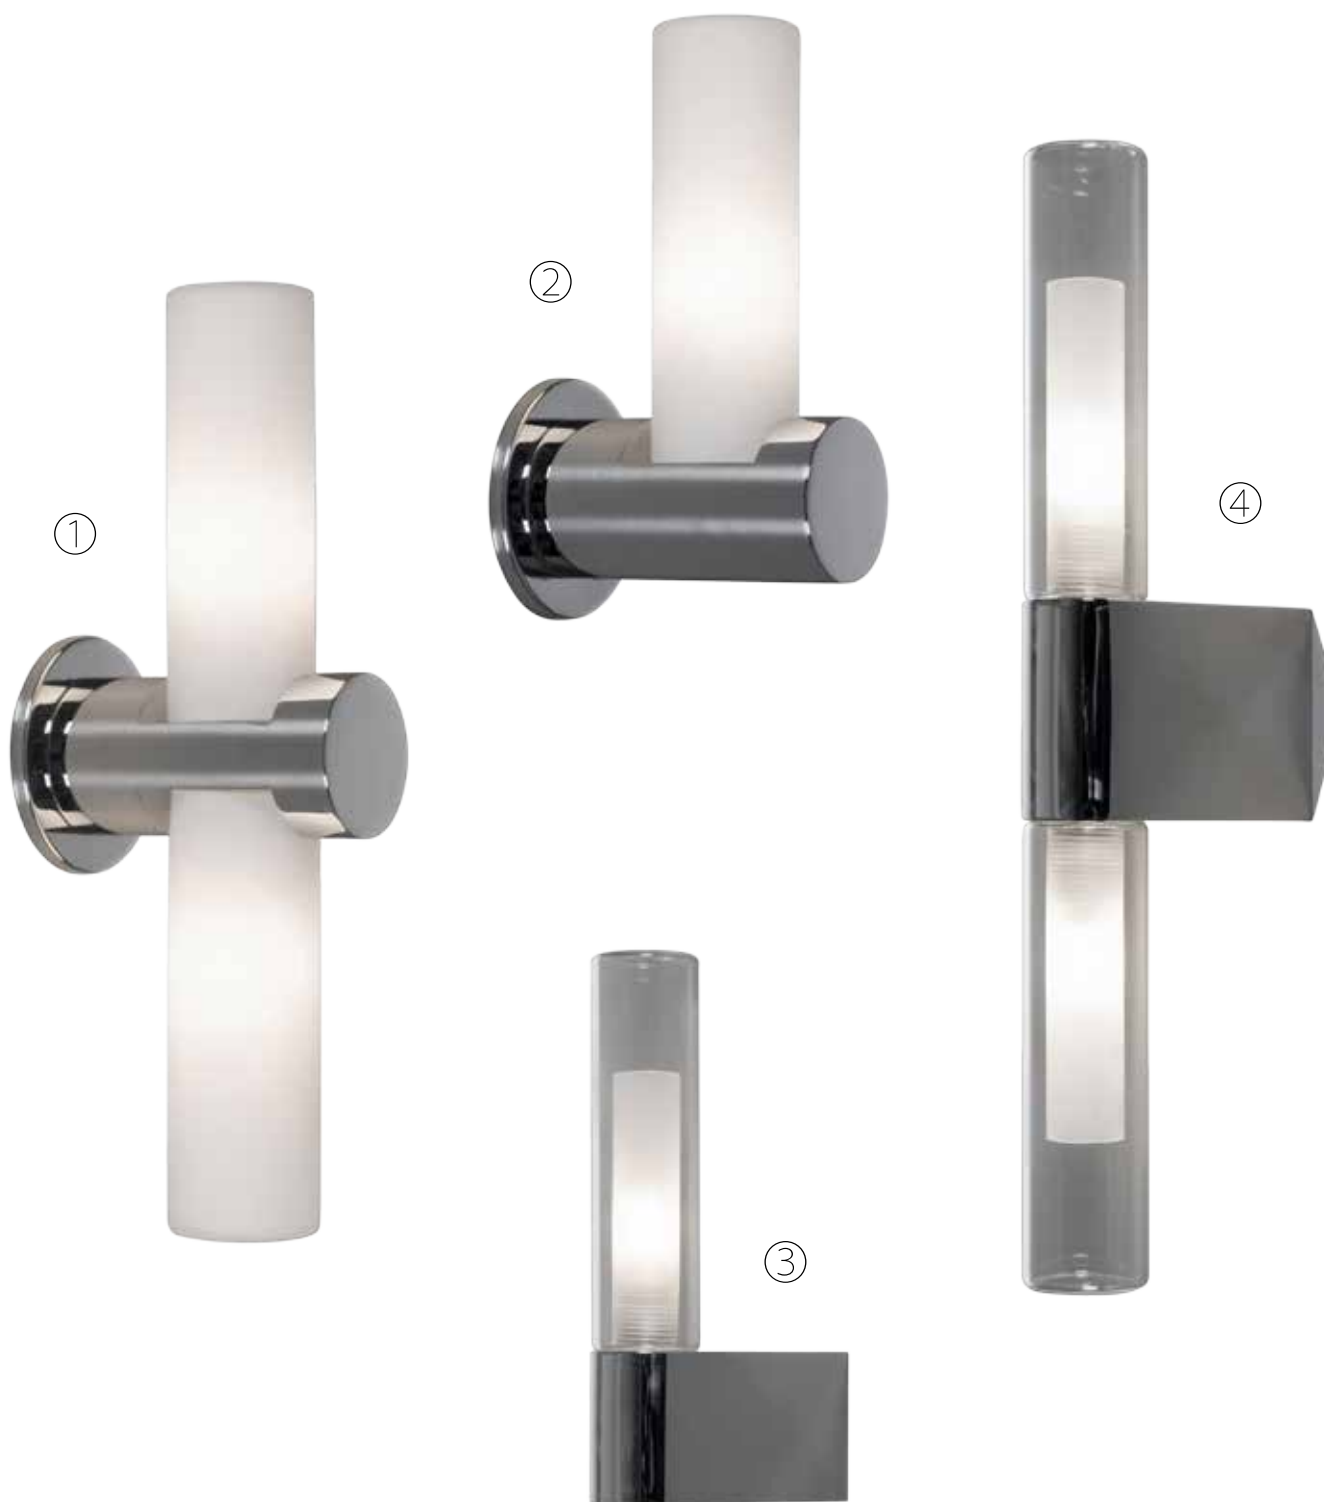

Bath IP44

Art. No.	Color	Fitting	IP value	Class	Voltage	Power (W)	H (cm)	W (cm)	D (cm)	LED ready
① LV 31211/CH	Chrome / opal glass	2 x G9 (incl)	IP44	1	230V	25W max	23	11	8	✓
② LV 31210/CH	Chrome / opal glass	2 x G9 (incl)	IP44	1	230V	25W max	15	10	8	✓
③ LV 31203/CH	Chrome / opal glass	1 x G9 (incl)	IP44	2	230V	25W max	20	4	10	✓
④ LV 31204/CH	Chrome / opal glass	1 x G9 (incl)	IP44	2	230V	25W max	35	4	10	✓