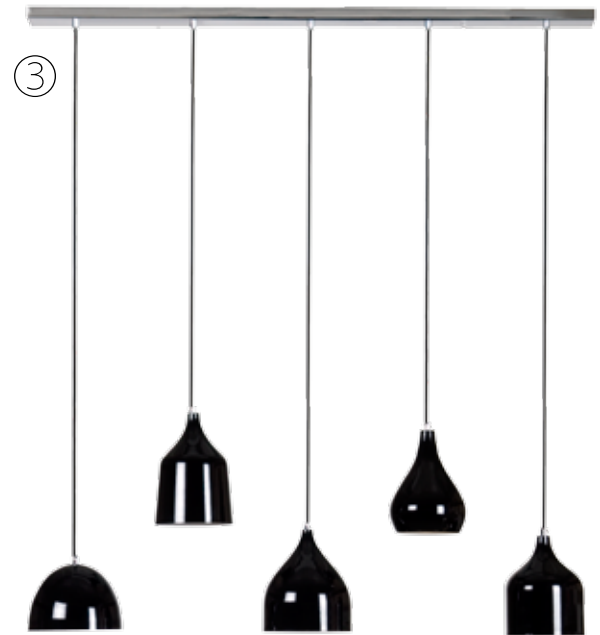

Vintage

Art. No.	Color	Fitting	Power (W)	Voltage	Diameter (cm)	Height (cm)	Cable length	LED ready
① LV 50116/W	Glossy white metal	5 x E27 (excl)	60W max	230V	60	30	120cm	✓
② LV 50116/Z	Glossy black metal	5 x E27 (excl)	60W max	230V	60	30	120cm	✓

Art. No.	Color	Fitting	Power (W)	Voltage	H (cm)	W (cm)	D (cm)	Cable length	LED ready
③ LV 50115/W	Glossy white metal	5 x E27 (excl)	60W max	220V	30	110	6	120cm	✓
④ LV 50115/Z	Glossy black metal	5 x E27 (excl)	60W max	220V	30	110	6	120cm	✓

(Individual light module = 18cm diameter, 20cm high)