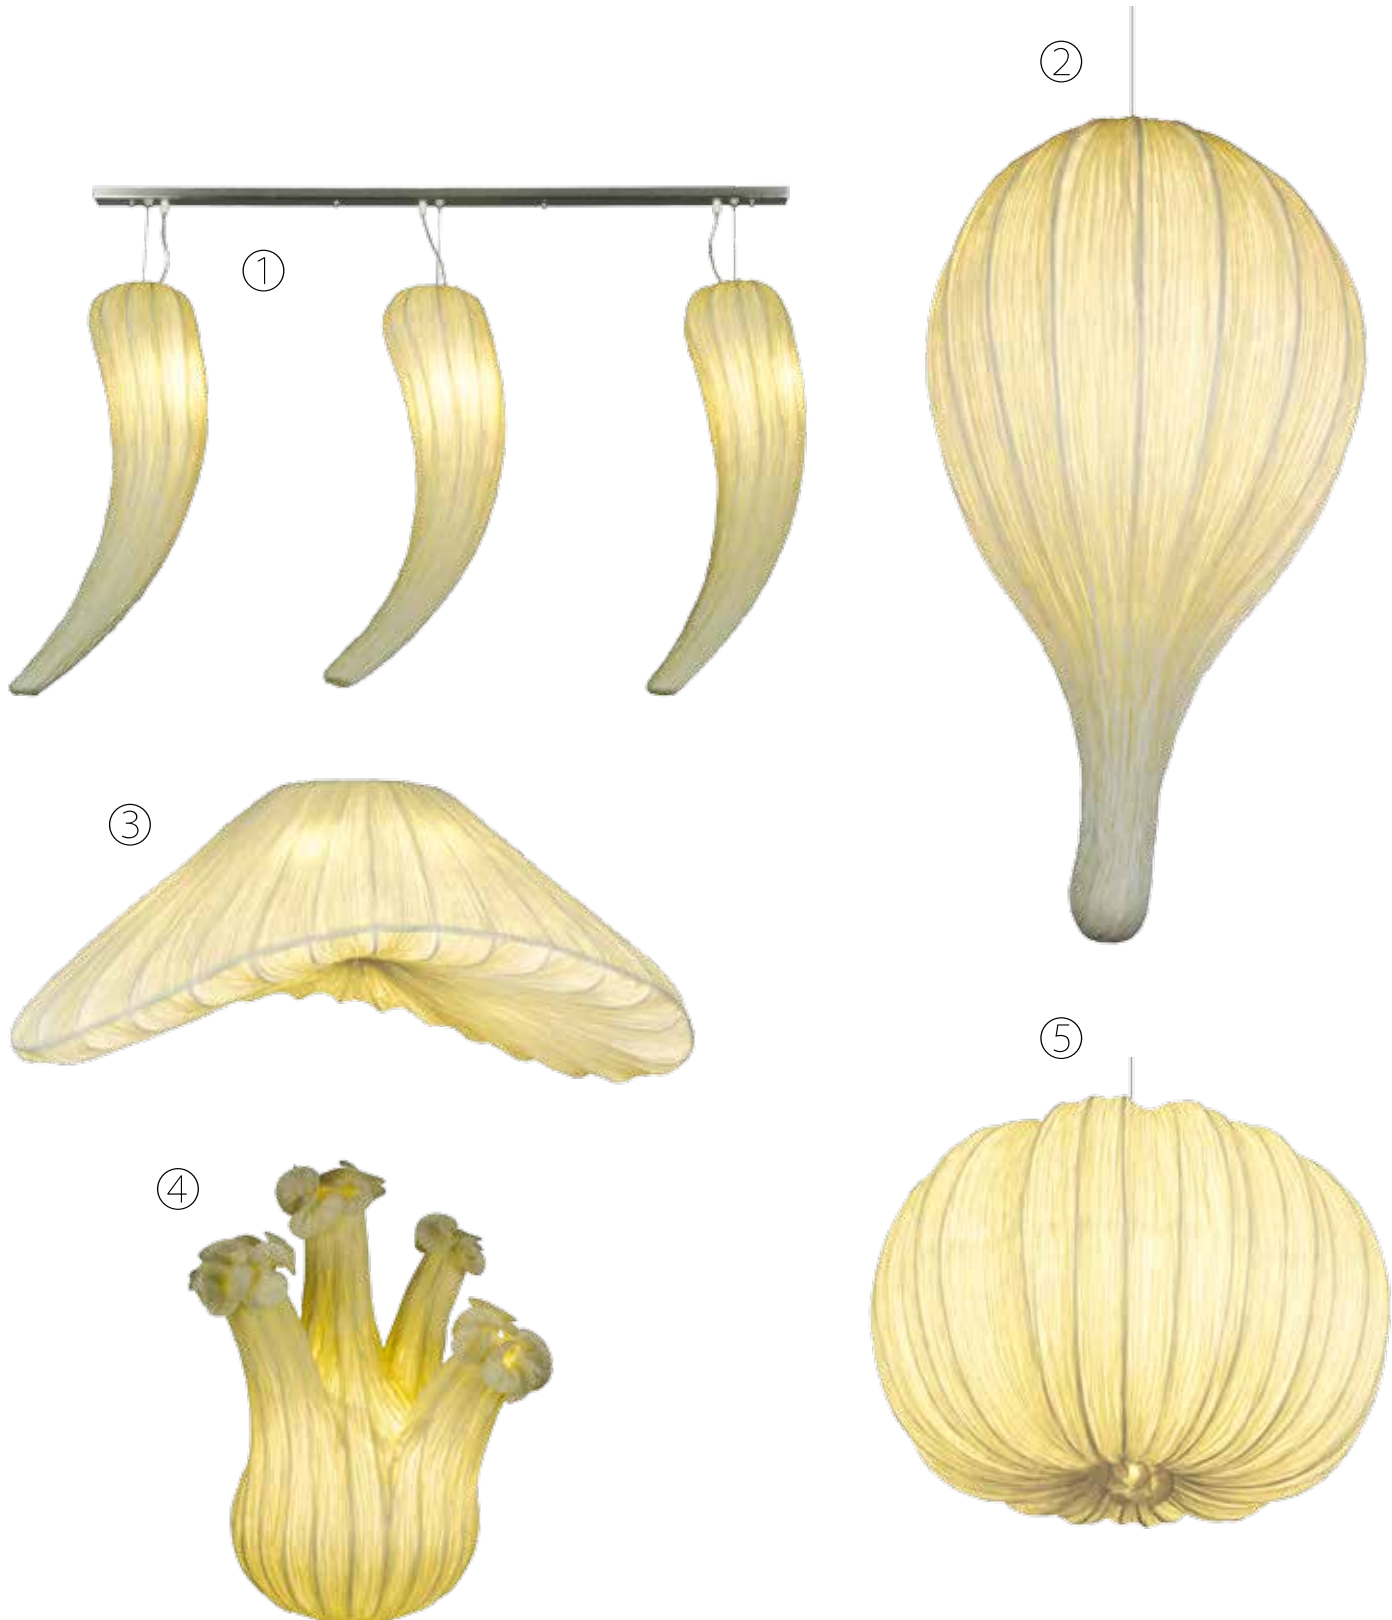

Veggie

Art. No.	Color	Fitting	Power (W)	Voltage	H (cm)	Diameter (cm)	Cable length	LED ready
① LV 51513/C	Cream silk	3 x E27 (excl)	11W max	230V	90	120 (W)	60cm	✓
② LV 51514/C	Cream silk	2 x E27 (excl)	11W max	230V	65	43	100cm	✓
③ LV 51510/C	Cream silk	6 x E27 (excl)	11W max	230V	83	75	100cm	✓
④ LV 71510/C	Cream silk	1 x E27 (excl)	11W max	230V	55	30	-	✓
⑤ LV 51512/C	Cream silk	3 x E27 (excl)	11W max	230V	115	75	100cm	✓

Only for use with energy saver bulbs