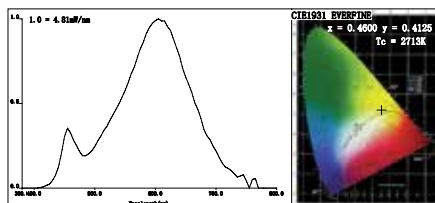

Light Source Test Report