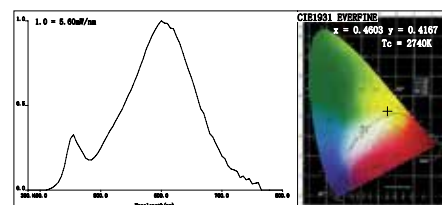

Light Source Test Report