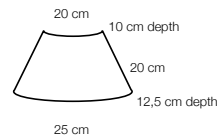

Use Energy Saver bulbs or LED's!

Max. size: Ø 10cm