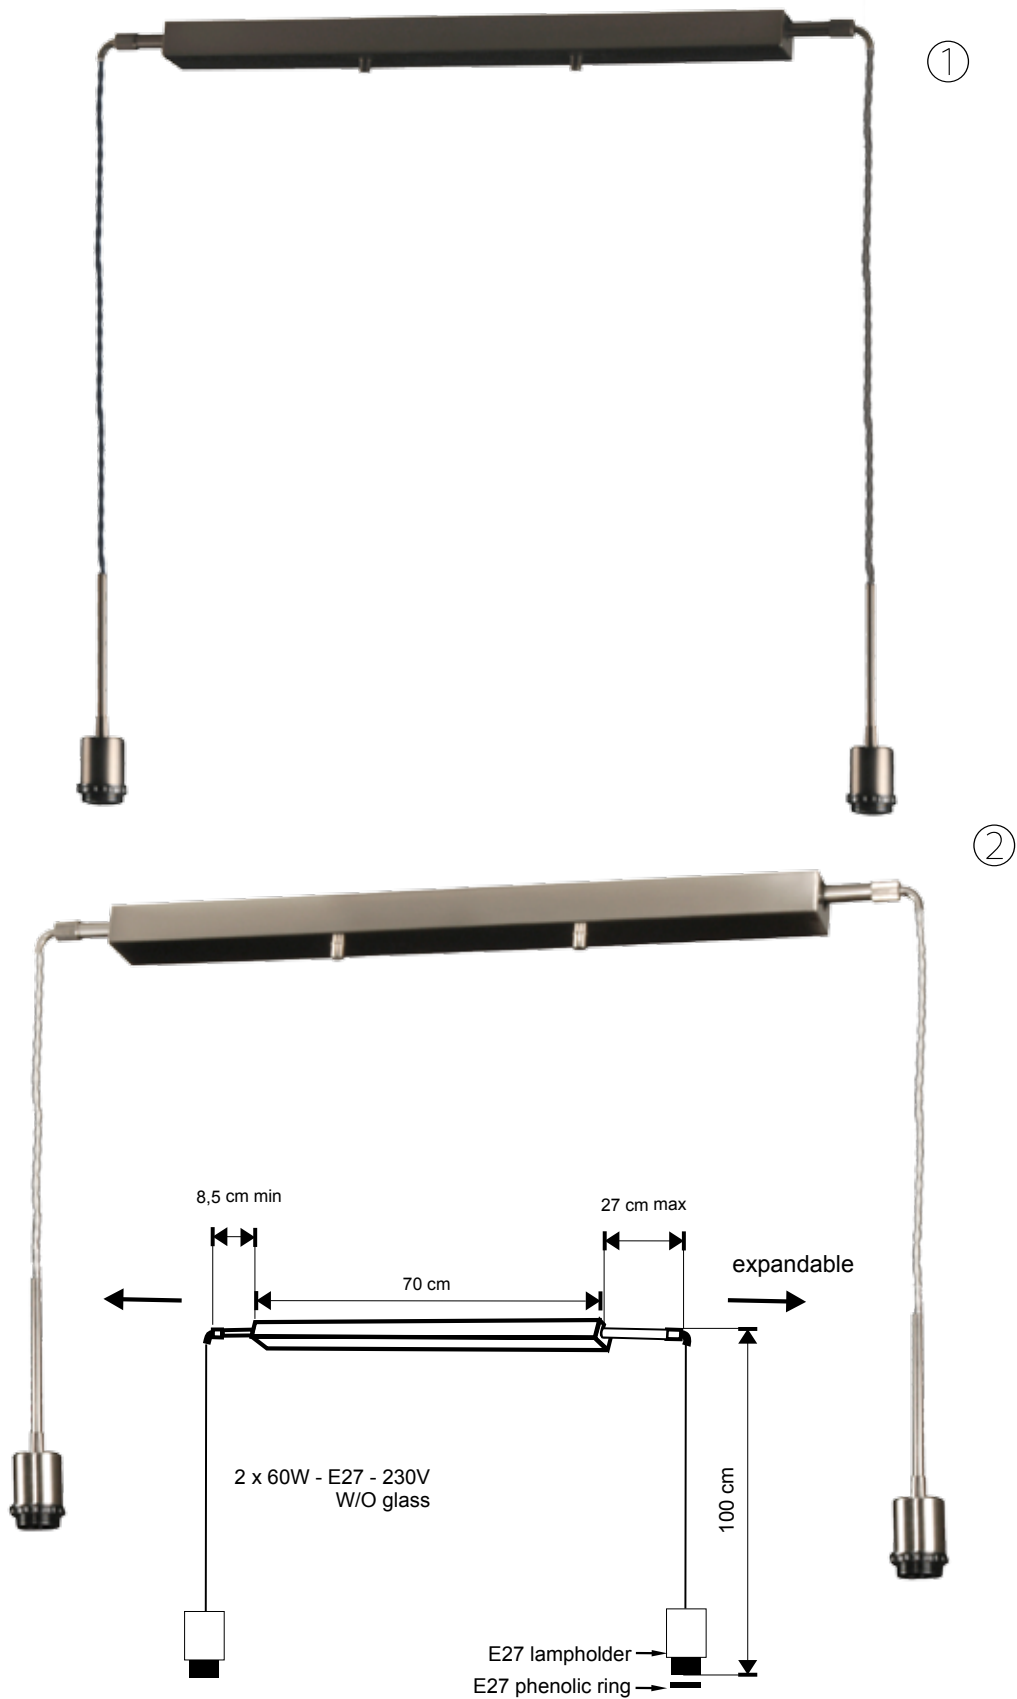

Lounge

Art. No.	Color	Fitting	Power (W)	Voltage	H (cm)	W (cm)	D (cm)	LED ready
① LV 51092/B	Antique brass	2 x E27 (excl)	60W max	230V	100	102	6	✓
② LV 51092/NM	Nickel satin	2 x E27 (excl)	60W max	230V	100	102	6	✓