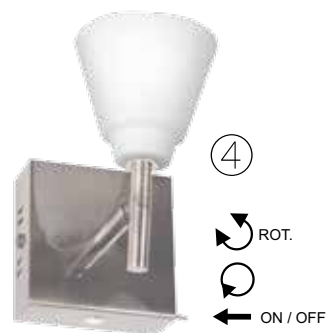

Orlando

Art. No.	Color	Fitting	Power (W)	Voltage	H (cm)	W (cm)	D (cm)	Total height	LED ready
① LV 51047/B	Antique brass	5 x G4 (incl)	20W max	12V	70	50	50	110cm	✓
② LV 51047/NM	Nickel satin	5 x G4 (incl)	20W max	12V	70	50	50	110cm	✓
③ LV 30014/B	Antique brass	1 x G4 (incl)	20W max	12V	15	9	13	15cm	✓
④ LV 30014/NM	Nickel satin	1 x G4 (incl)	20W max	12V	15	9	13	15cm	✓
⑤ LV 30015/B	Antique brass	2 x G4 (incl)	20W max	12V	15	30	13	15cm	✓
⑥ LV 71011/B	Antique brass	2 x G4 (incl)	20W max	12V	50	40	40	50cm	✓