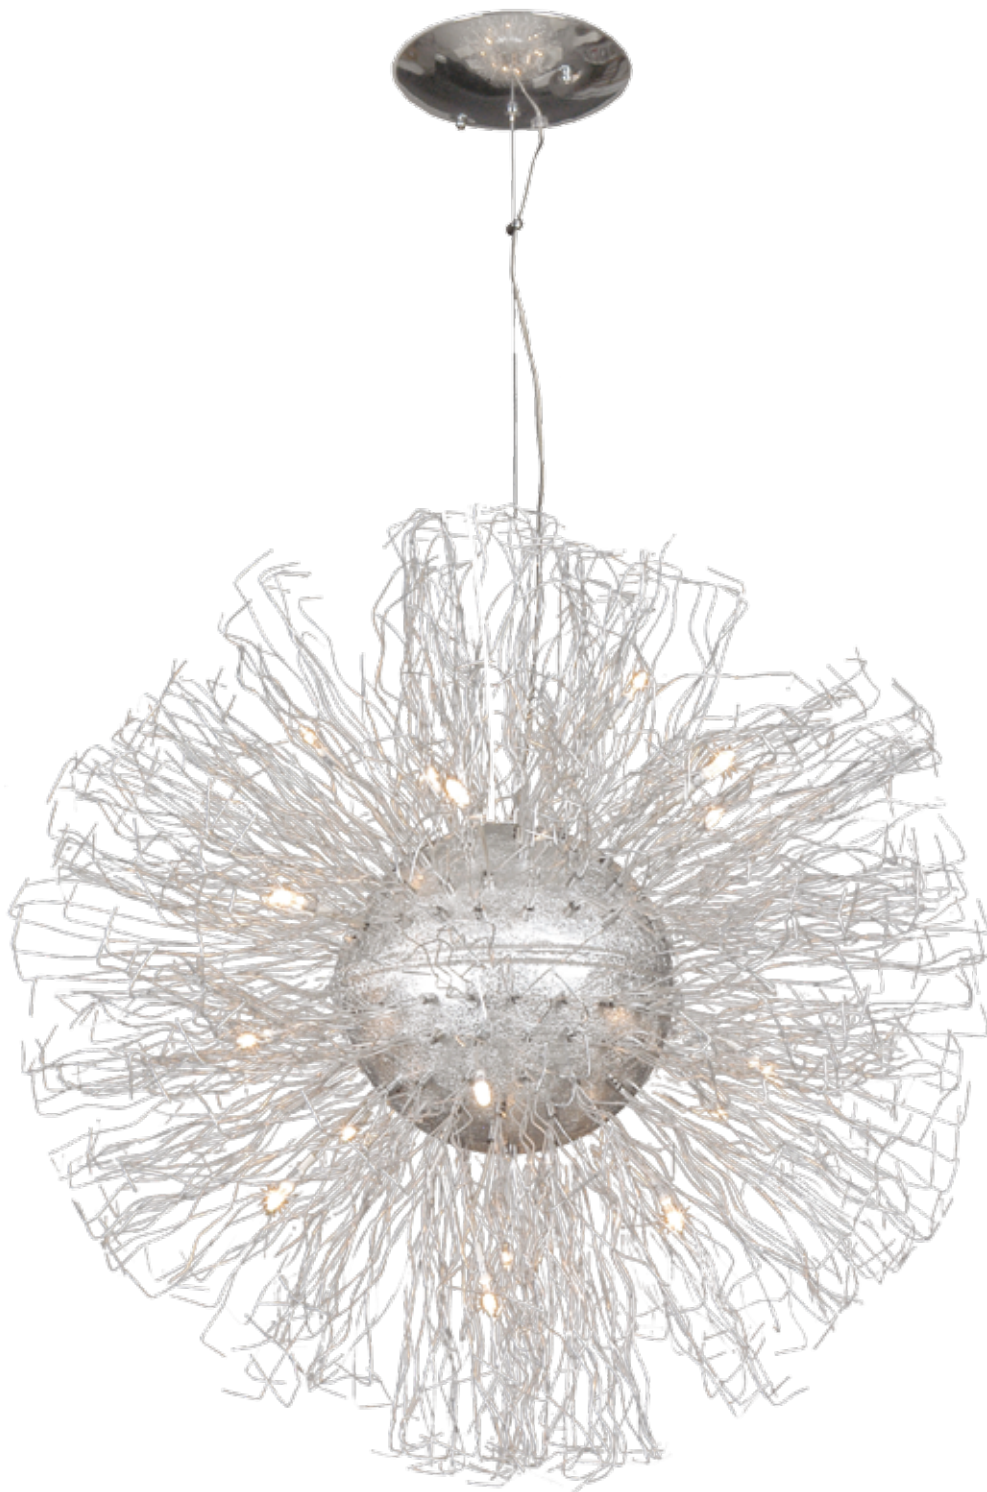

☒ **LVG 60400/1** (spiral glass 30cm) // **LVG 60400/2** (spiral glass 40cm) // **LVG 60400/3** (spiral glass 50cm)

Art. No.	Color	Fitting	Power (W)	Voltage	Diameter (cm)	Total height (cm)	LED ready
LV 52041	Chrome - Aluminium	19 x G4 (incl)	10W max	12V	70	105	✓