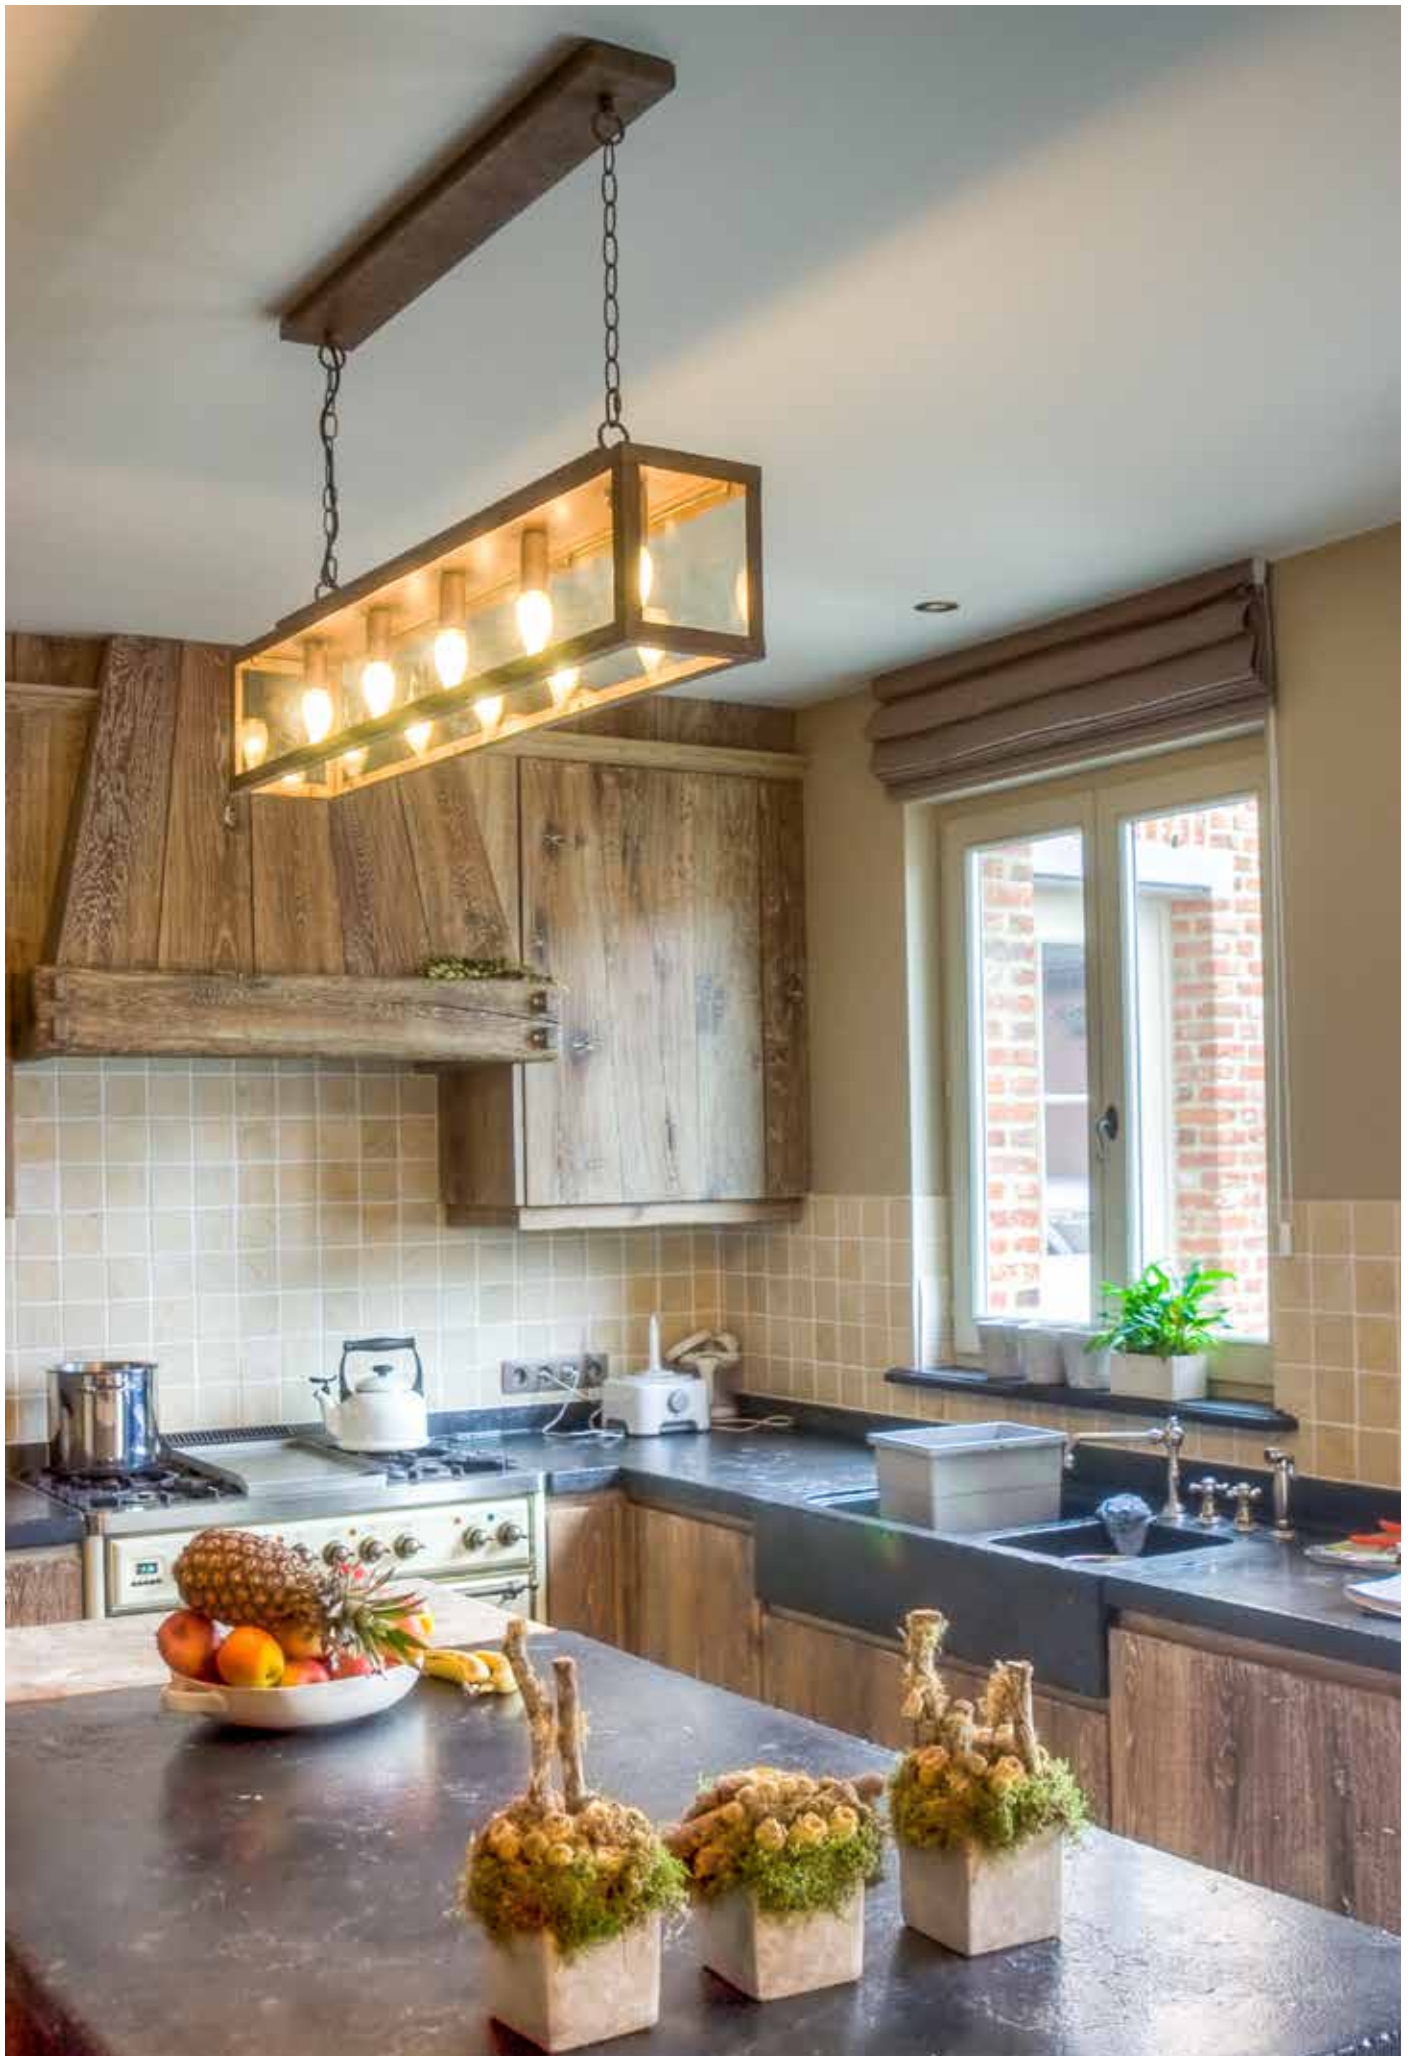

Classic lighting

Zenia

Extra chain & power lead (100cm):

LVO 53342/L/1 - LVO 53342/BD/1 - LVO 53342/BI/1 - LVO 53342/CS/1 - LVO 53342/GB/1 - LVO 53342/GT/1 - LVO 53342/WF/1 - LVO 53342/PT/1 - LVO 53342/R/1