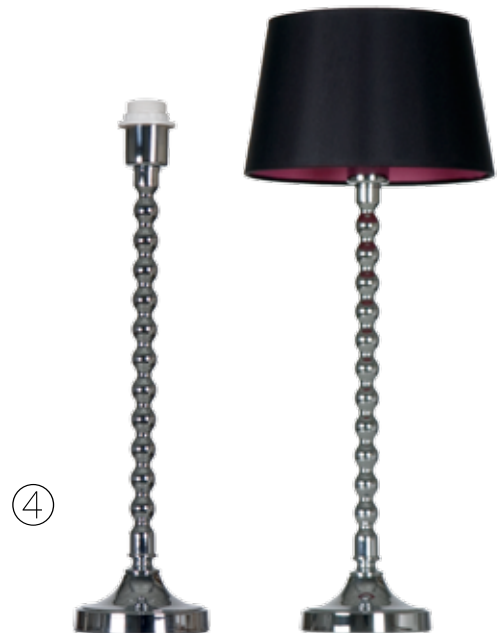

④ Pictured with shade LV 9603251
(not included)

Art. No.	Color	Fitting	Power (W)	Voltage	H (cm)	W (cm)	D (cm)	LED ready
① LV 74201	Nickel	1 x E27 (excl)	60W max	230V	60	15	9	✓
② LV 74202	Nickel	1 x E27 (excl)	60W max	230V	46	10	10	✓
③ LV 74205	Nickel	1 x E27 (excl)	60W max	230V	50	13	13	✓
④ LV 74206	Nickel	1 x E27 (excl)	60W max	230V	52	13	13	✓