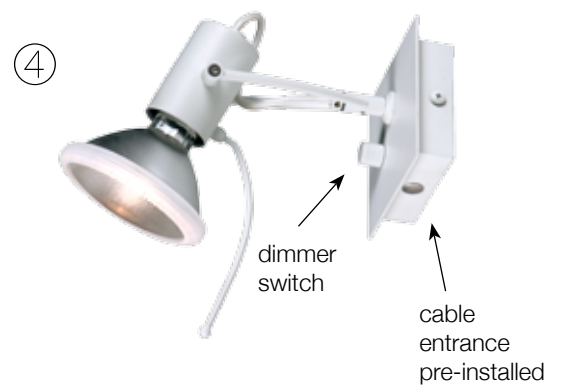

Parrot

Art. No.	Color	Fitting	Power (W)	Voltage	H (cm)	W (cm)	D (cm)	LED ready
① LV 40032/W	White metal	1 x PAR30 (incl) / E27 fitting	75W max	230V	170	80	24	✓
② LV 40032/Z	Black metal	1 x PAR30 (incl) / E27 fitting	75W max	230V	170	80	24	✓
③ LV 30032/Z	Black metal	1 x PAR30 (incl) / E27 fitting	50W max	230V	14	10	19	✓
④ LV 30032/W	White metal	1 x PAR30 (incl) / E27 fitting	50W max	230V	14	10	19	✓
⑤ LV 70032/Z	Black metal	1 x PAR30 (incl) / E27 fitting	50W max	230V	67	43	15	✓
⑥ LV 70032/W	White metal	1 x PAR30 (incl) / E27 fitting	50W max	230V	67	43	15	✓
⑦ LV 70032/CH	Chrome	1 x PAR30 (incl) / E27 fitting	50W max	230V	67	43	15	✓