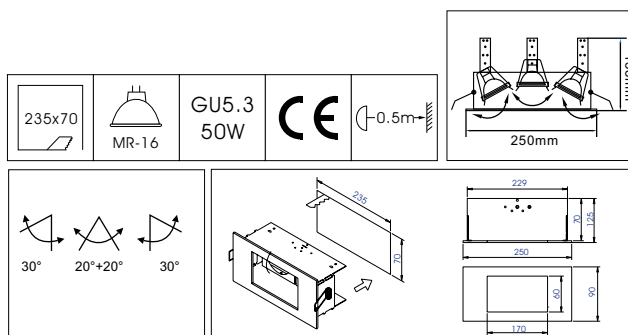

Square

①

②

③

Art. No.	Color	Fitting	Voltage	Power (W)	H (cm)	W (cm)	D (cm)	LED ready
① LV 16502/A	Aluminium	1 x GU5.3 (incl)	12V	50W max	9	18	14	✓
② LV 16503/A	Aluminium	1 x GU5.3 (incl)	12V	50W max	9	18	14	✓
③ LV 16504/A	Aluminium	1 x GU5.3 (incl)	12V	50W max	9	25	14	✓