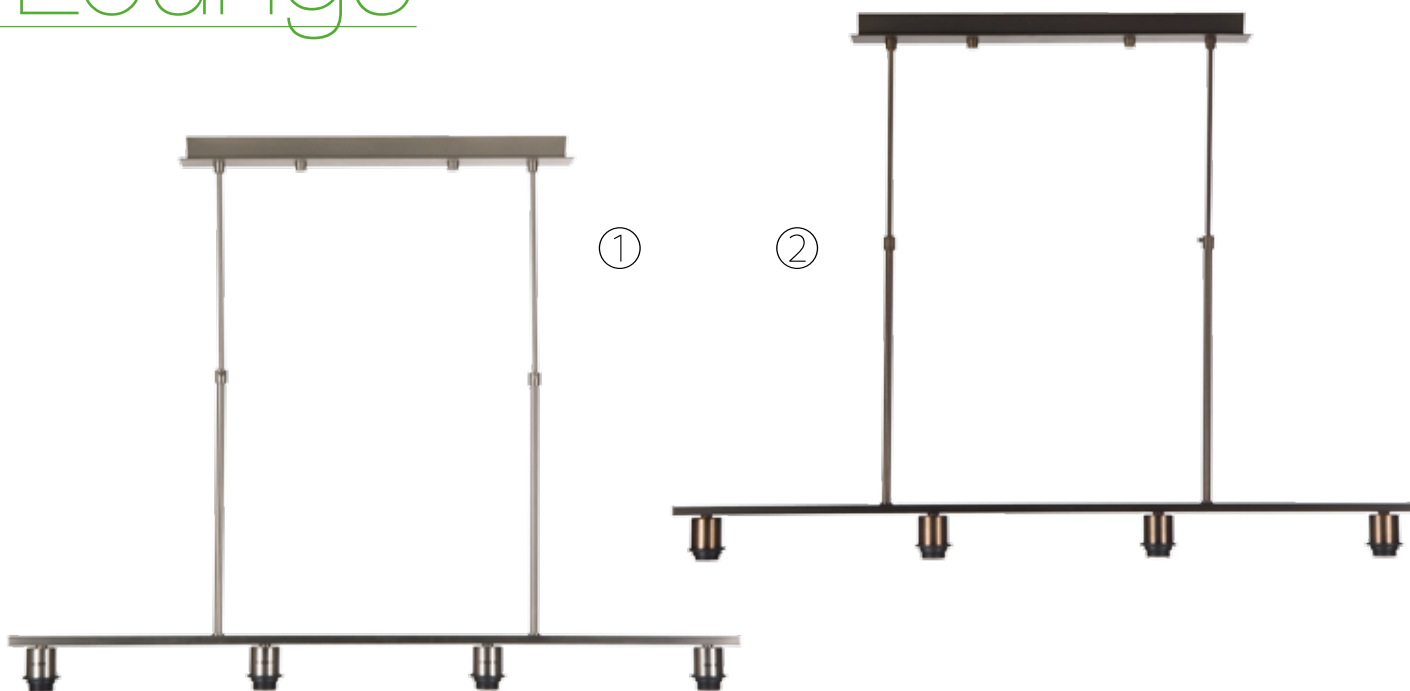

Lounge

Pictured with shade LV 940400252529
(not included)

Pictured with shade LV 940400302519
(not included)

Lounge

Art. No.	Color	Fitting	Power (W)	Voltage	H (cm)	W (cm)	D (cm)	LED ready
① LV 51102/NM	Nickel satin	4 x E27 (excl)	60W max	230V	45 - 76	115	8	✓
② LV 51102/B	Antique brass	4 x E27 (excl)	60W max	230V	45 - 76	115	8	✓