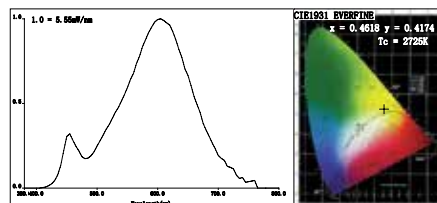

Light Source Test Report