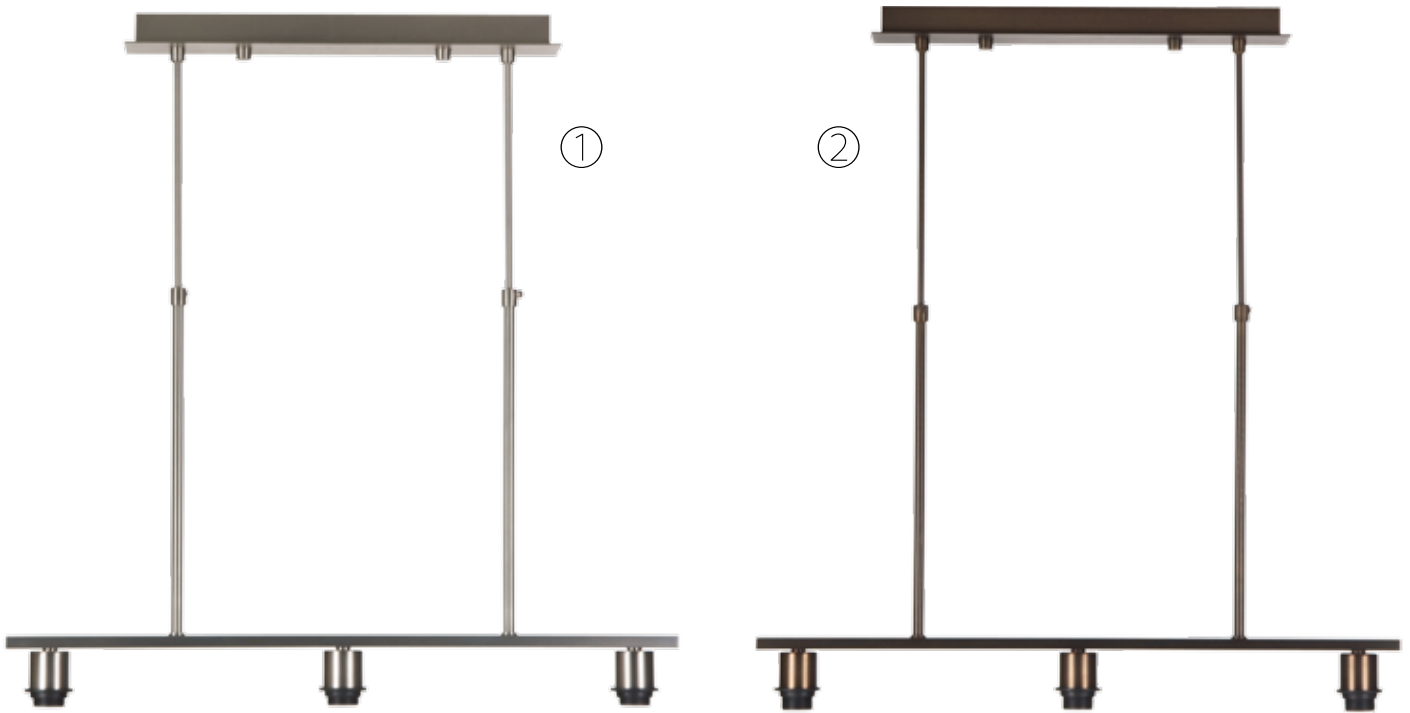

Lounge

Art. No.	Color	Fitting	Power (W)	Voltage	H (cm)	W (cm)	D (cm)	LED ready
① LV 51101/NM	Nickel satin	3 x E27 (excl)	60W max	230V	45 - 76	80	8	✓
② LV 51101/B	Antique brass	3 x E27 (excl)	60W max	230V	45 - 76	80	8	✓