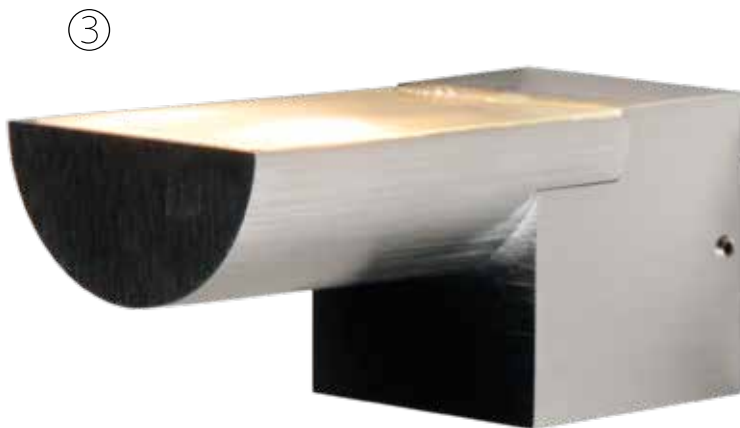

Lala / Cylinder / Spoon / Round

Art. No.	Color	Fitting	Voltage	Power (W)	H (cm)	W (cm)	D (cm)	LED ready
① LV 32030/NM	Nickel satin	2 x G9 (incl)	230V	60W max	13	13	12	✓
② LV 32004/NM	Nickel satin	1 x G9 (incl)	230V	40W max	6	6	10	✓
③ LV 30262	Aluminium	1 x G9 (incl)	230V	50W max	5	5	12	✓
④ LV 30258	Aluminium	1 x G9 (incl)	230V	40W max	7,5	7,5	8,5	✓