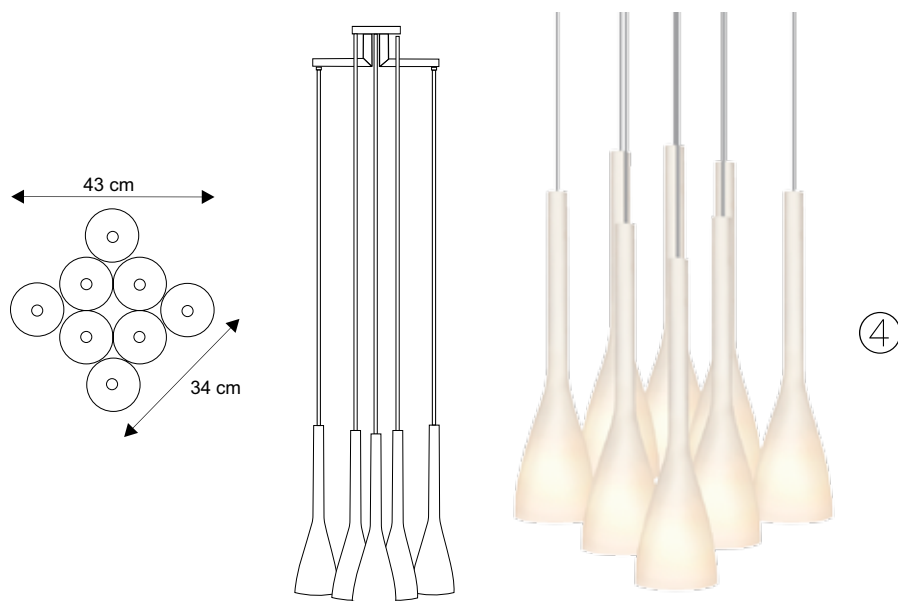

190

✓

Art. No.	Color	Fitting	Power (W)	Voltage	Diameter (cm)	Height (cm)	LED ready
① LV 57969/NM	Nickel satin + white glass	2 x T5 circular (excl)	80W max	230V	44	15/150	✓
② LV 67969/NM	Nickel satin + white glass	2 x T5 circular (excl)	80W max	230V	44	15/15	✓
③ LV 47969/NM	Nickel satin + white glass	3 x E27 (excl)	60W max	230V	44	15/142	✓
④ LV 77969/NM	Nickel satin + white glass	3 x E27 (excl)	60W max	230V	44	15/60	✓

Vase

Art. No.	Color	Fitting	Power (W)	Voltage	H (cm)	W (cm)	D (cm)	Cable length	LED ready
① LV 51085/NM	Inox + glass opal	12 x E14 (excl)	40W max	230V	42	92	27	165cm	✓
② LV 51080/CHM	Inox + mirror glass	1 x E14 (excl)	40W max	230V	42	11	11	165cm	✓
③ LV 51080/NM	Inox + glass opal	1 x E14 (excl)	40W max	230V	42	11	11	165cm	✓
④ LV 51084/NM	Inox + glass opal	8 x E14 (excl)	40W max	230V	42	43	43	165cm	✓

Vase

①

②

③

	Art. No.	Color	Fitting	Power (W)	Voltage	H (cm)	W (cm)	D (cm)	Cable length	LED ready
①	LV 51081/NM	Inox + glass opal	5 x E14 (excl)	40W max	230V	42	85	11	165cm	✓
②	LV 51082/NM	Inox + glass opal	8 x E14 (excl)	40W max	230V	42	58	26	165cm	✓
③	LV 51081/CHM	Inox + mirror glass	5 x E14 (excl)	40W max	230V	42	85	11	165	✓