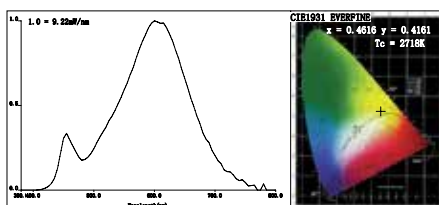

Light Source Test Report