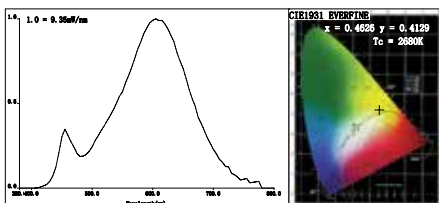

LP 61634504827

Base	GU10
Power	6W (replaces 35W)
Lumen	450LM
Ra	80
Dimmable	✗
CD	470
Lifetime	25.000h
Beam Angle	48°
Size	Ø 50 / H = 57mm
Temperature	2700K
Voltage	AC 220V
Housing	Ceramic
Cos φ	> 0,5

Light Source Test Report