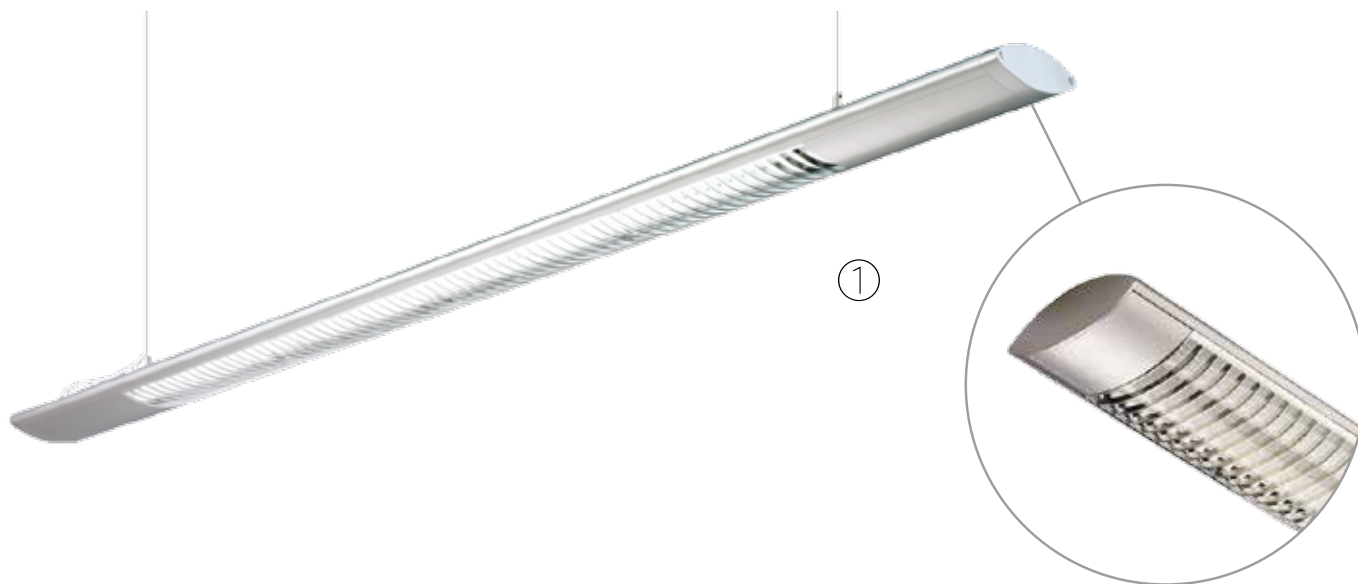

Base / Wing

Art. No.	Color	Fitting	Voltage	Power (W)	H (cm)	W (cm)	D (cm)	Cable length	LED ready
① LV 90501362/A	Aluminium	2 x T8 (excl)	230V	35W max	13	160	16	150 cm	✓
② LV 90505352/A	Aluminium	2 x T5 (excl)	230V	35W max	15	154	30	150 cm	✓