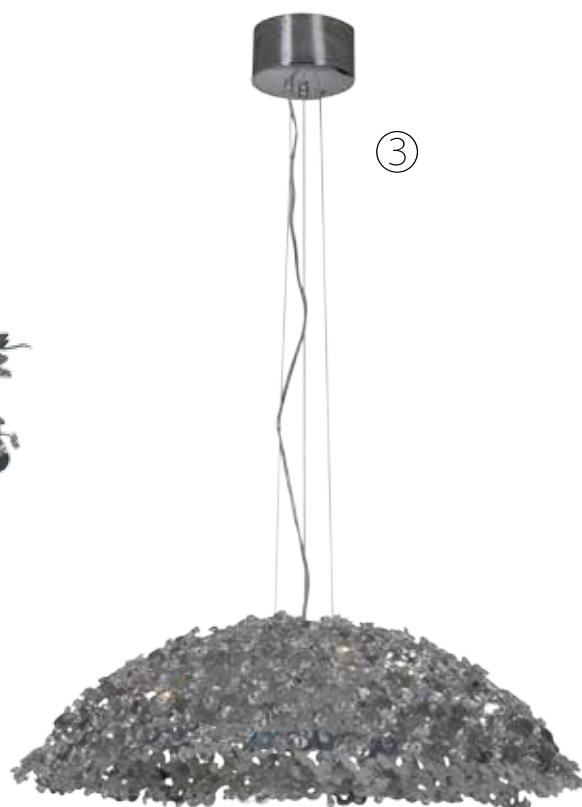

Nano

Art. No.	Color	Fitting	Power (W)	Voltage	H (cm)	W (cm)	D (cm)	Total height	LED ready
① LV 52072/A	Aluminium	20 x G4 (incl)	10W max	230V	8	150	50	50cm	✓
② LV 52071/A	Aluminium	12 x E14 (excl)	40W max	230V	85	90	74	180cm	✓
③ LV 52049/A	Aluminium	20 x G4 (incl)	10W max	230V	22	75	75	140cm	✓