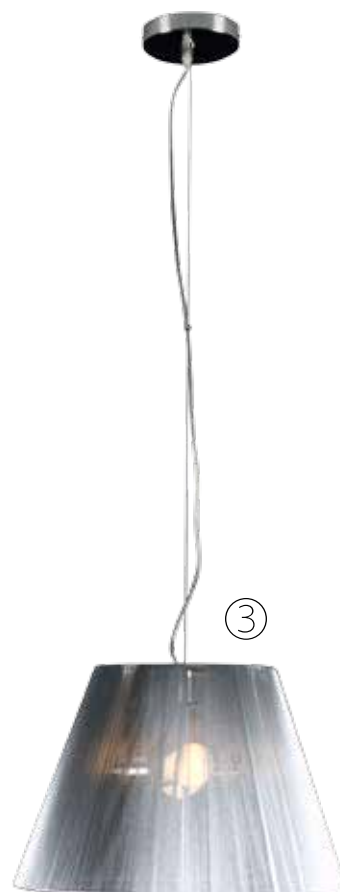

Art. No.	Color	Fitting	Power (W)	Voltage	Width (cm)	Height (cm)	Depth (cm)	LED ready
① LV 42070/CH	Nickel satin + silver threads	1 x E27 (excl)	100W max	230V	45	155	23	✓
② LV 72070/CH	Nickel satin + silver threads	1 x E27 (excl)	40W max	230V	29	52	15	✓
③ LV 52070/CH	Nickel satin + silver threads	3 x E27 (excl)	40W max	230V	45	30 + 95	45	✓