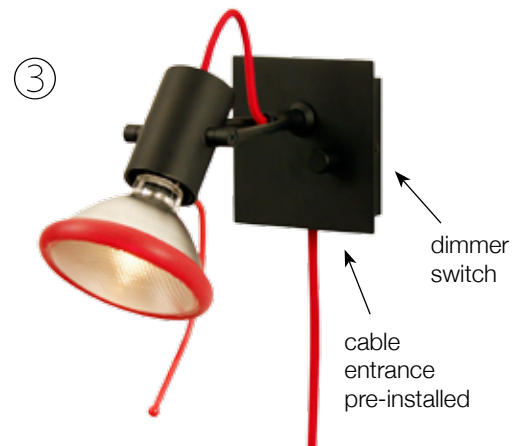

Parrot

Art. No.	Color	Fitting	Power (W)	Voltage	H (cm)	W (cm)	D (cm)	LED ready
① LV 40032/W	White metal	1 x PAR30 (incl) / E27 fitting	75W max	230V	170	80	24	✓
② LV 40032/Z	Black metal	1 x PAR30 (incl) / E27 fitting	75W max	230V	170	80	24	✓
③ LV 30032/Z	Black metal	1 x PAR30 (incl) / E27 fitting	50W max	230V	14	10	19	✓
④ LV 30032/W	White metal	1 x PAR30 (incl) / E27 fitting	50W max	230V	14	10	19	✓
⑤ LV 70032/Z	Black metal	1 x PAR30 (incl) / E27 fitting	50W max	230V	67	43	15	✓
⑥ LV 70032/W	White metal	1 x PAR30 (incl) / E27 fitting	50W max	230V	67	43	15	✓
⑦ LV 70032/CH	Chrome	1 x PAR30 (incl) / E27 fitting	50W max	230V	67	43	15	✓