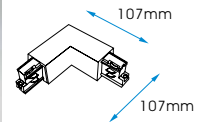

LV 292110/A (left)
LV 292110/Z
LV 292110/W

L-connector AC 250V, 16A
See system planning for correct ordering