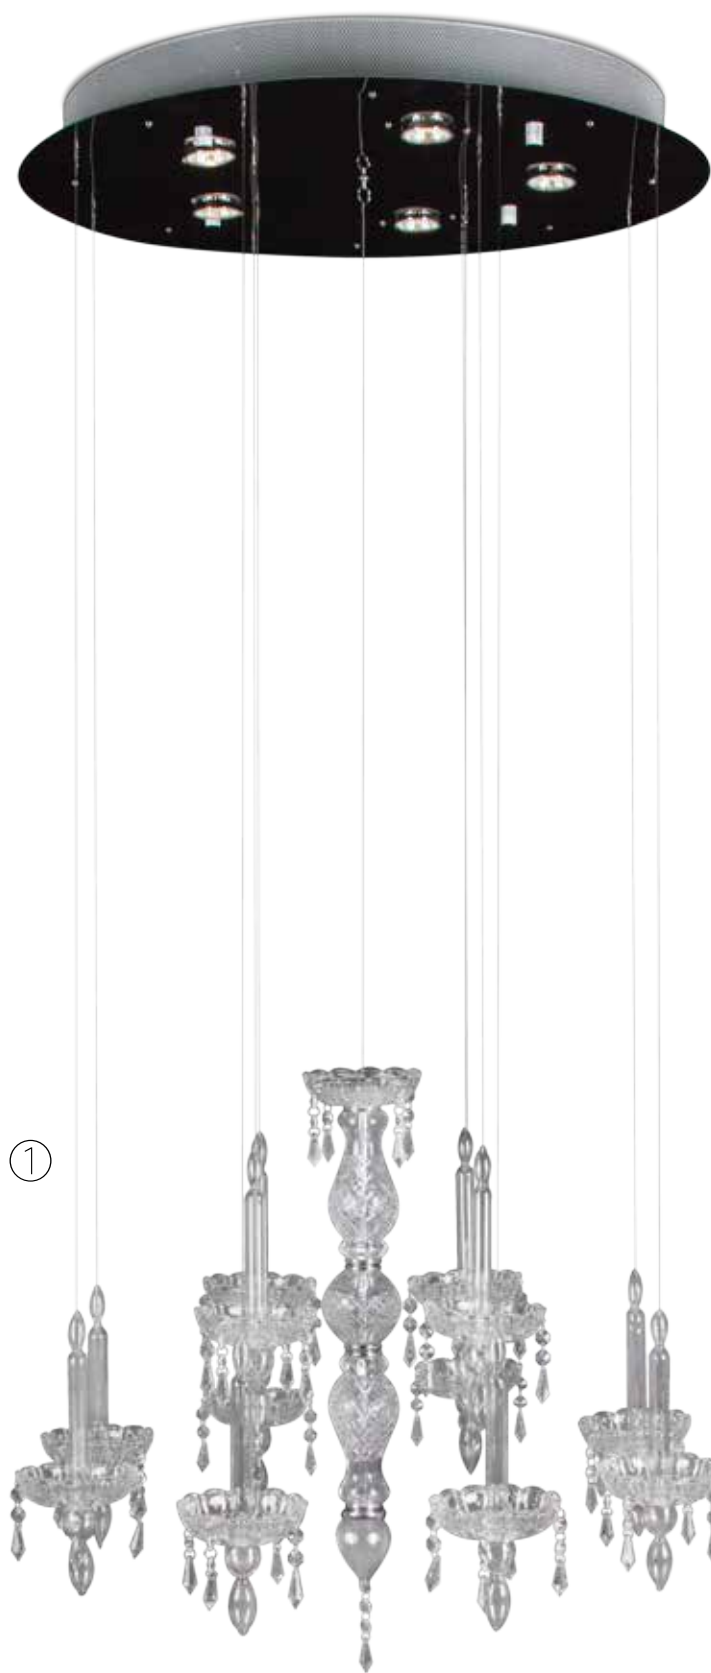

Ghostly Candle

Art. No.	Color	Fitting	Power (W)	Voltage	Diameter (cm)	Height (cm)	Total height	LED ready
① LV 51658	Chrome + clear glass	5 x GU10 (incl)	50W max	230V	70	60	150 cm	✓
② LV 51657	Chrome + clear glass	3 x GU10 (incl)	50W max	230V	60	60	150 cm	✓