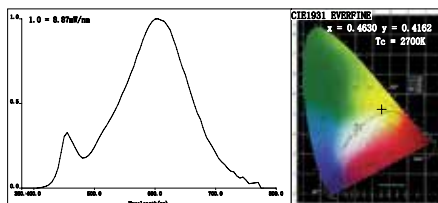

Light Source Test Report