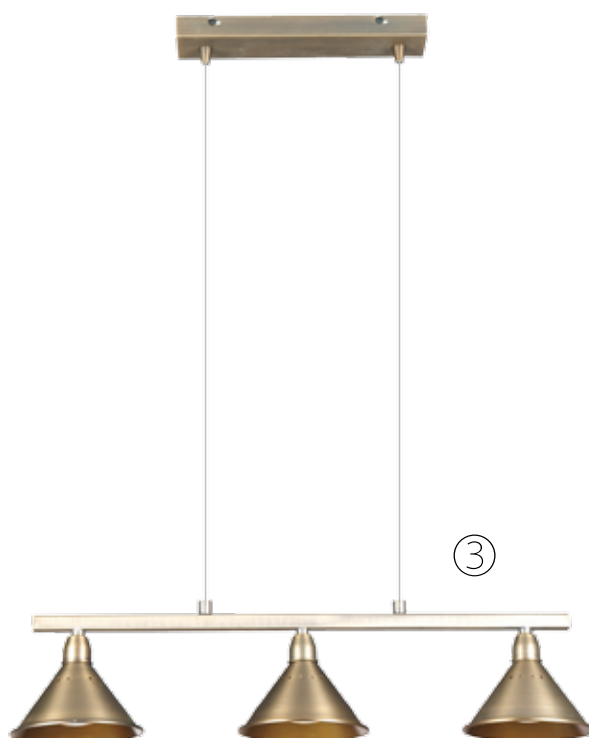

New York / Country

Art. No.	Color	Fitting	Power (W)	Voltage	H (cm)	W (cm)	D (cm)	Total height	LED ready
① LV 72001/H/NMW	Nickel satin	1 x G4 (incl)	20W max	12V	40	6	6	40cm	✓
② LV 52005/A/NMW	Nickel satin	5 x G4 (incl)	20W max	12V	60	100	10	90cm	✓
③ LV 57003/B	Antique brass	3 x GU10 (incl)	50W max	230V	80	58	20	136cm	✓

☒ **LVG 42001/D**