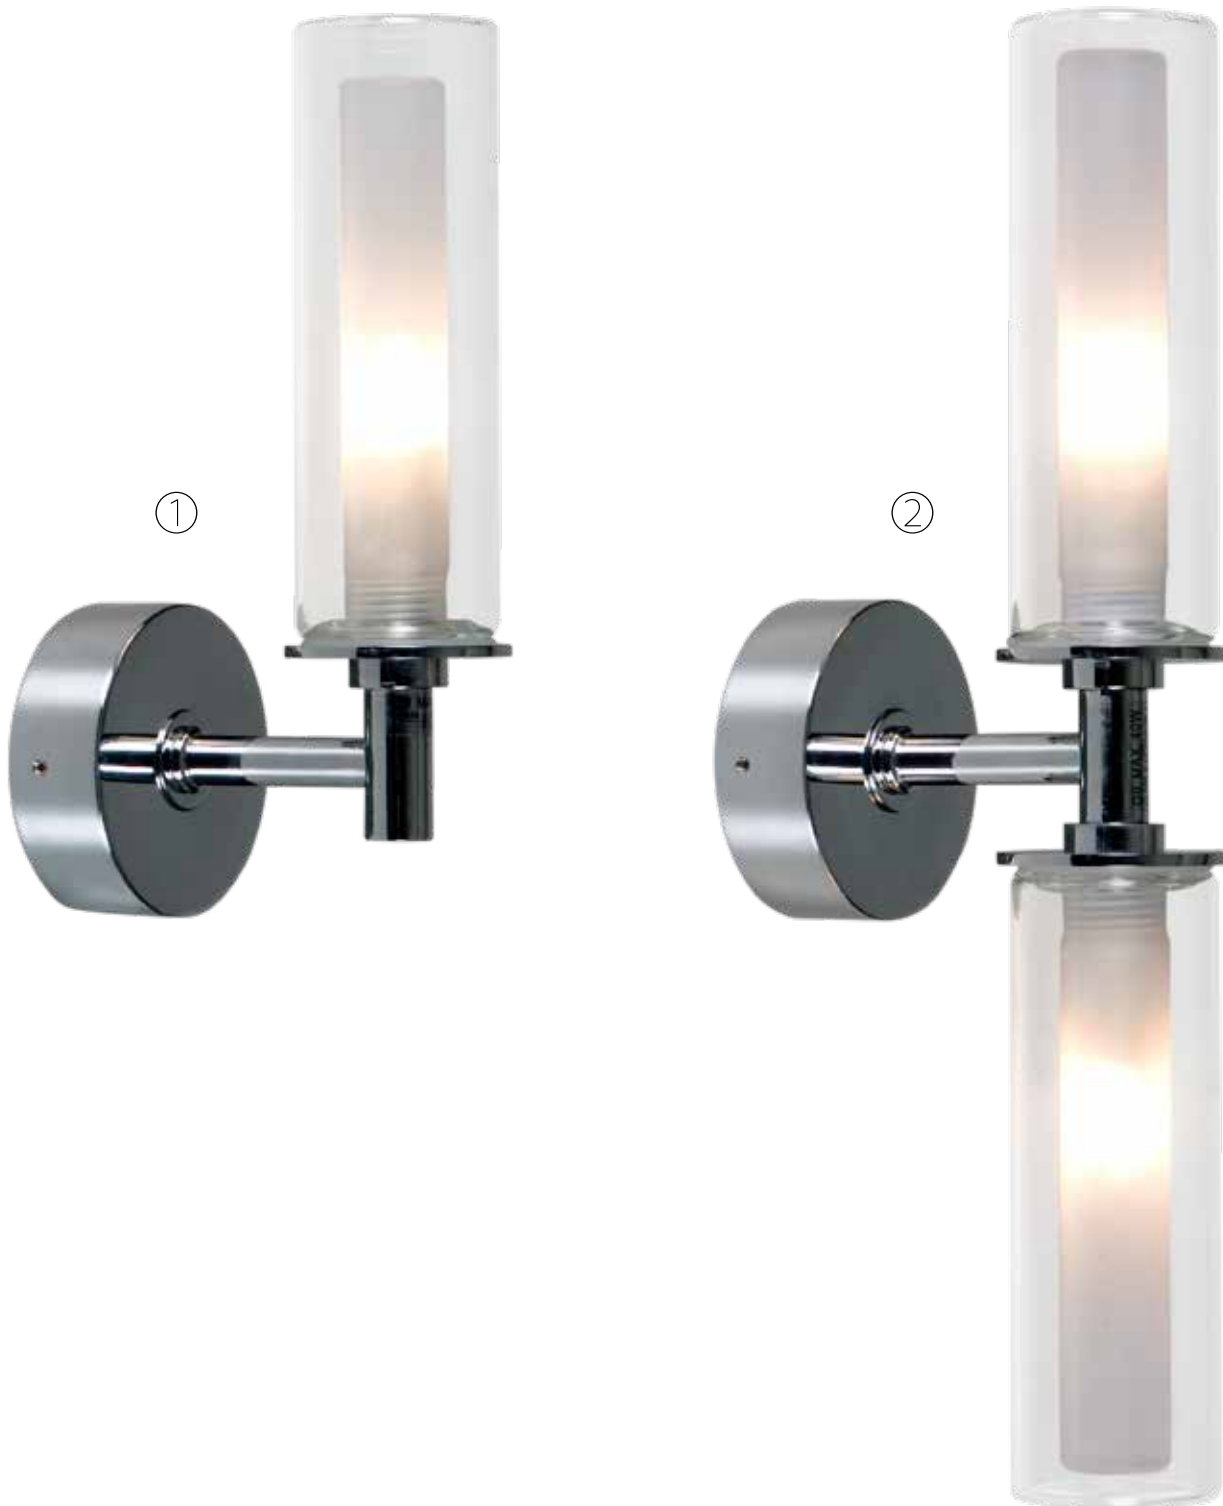

Bagno / Cuba / Hotel

Art. No.	Color	Fitting	IP value	Voltage	Power (W)	H (cm)	W (cm)	D (cm)	Diameter glass (cm)	LED ready
① LV 31030/CH/H	Chrome	1 x G9 (incl)	IP44	230V	40W max	21	9	11	4,7	✓
② LV 31031/CH/H	Chrome	2 x G9 (incl)	IP44	230V	40W max	33	9	11	4,7	✓

☒ **LVG 31030/CH/H** (glass for LV 31030/CH/H) // **LVG 31031/CH/H** (glass for LV 31031/CH/H)