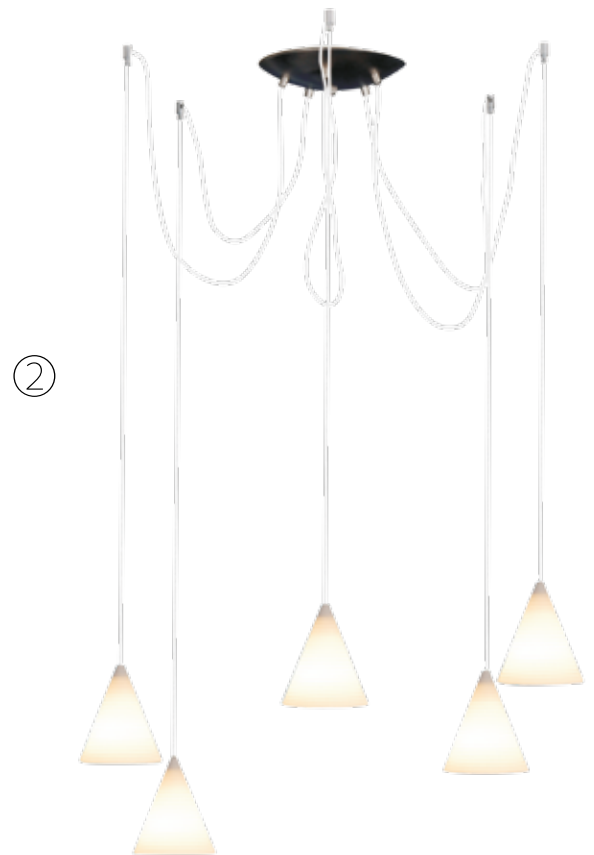

Trend / Umbrella

Art. No.	Color	Fitting	Power (W)	Voltage	H (cm)	Diameter (cm)	LED ready
① LV 52012/E/NMW	Nickel satin	12 x G4 (incl)	20W max	12V	100 - 140	75	✓
② LV 51017/NMP	Nickel satin + porelin	5 x G4 (incl)	20W max	12V	200 max	-	✓