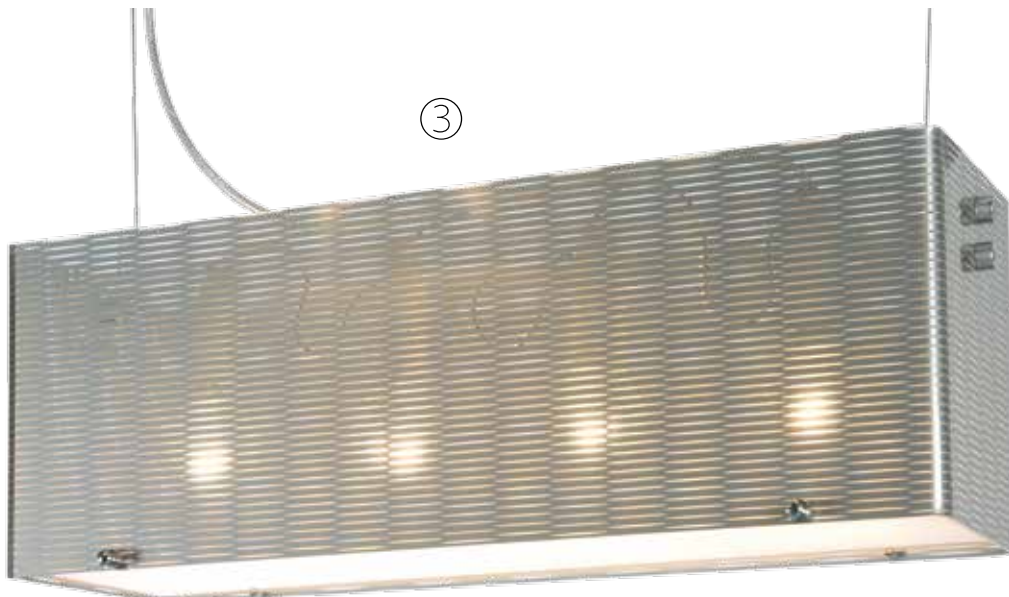

Trumpet / Acrylo

Art. No.	Color	Fitting	Power (W)	Voltage	H (cm)	W (cm)	D (cm)	Total height	LED ready
① LV 51603/NM	Nickel satin / opal glass	4 x G9 (incl)	40W max	230V	25	5	5	175	✓
② LV 52111/B	Blue acrylic	4 x E27 (excl)	40W max	230V	20	22	12	160	✓
③ LV 52111/Z	Silver acrylic	4 x E14 (excl)	40W max	230V	16	46	14	125	✓