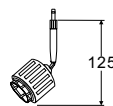

1 x LV 291215/A

Aluminium
Basis jac 4 x 50W
(incl. transf. square)

4 x LV 291501/BL

Blue glass
(Ø 63mm, H = 42mm)

2 x LV 291106/A

Aluminium
1 x 50W GU5.3 (excl) - 12V

+