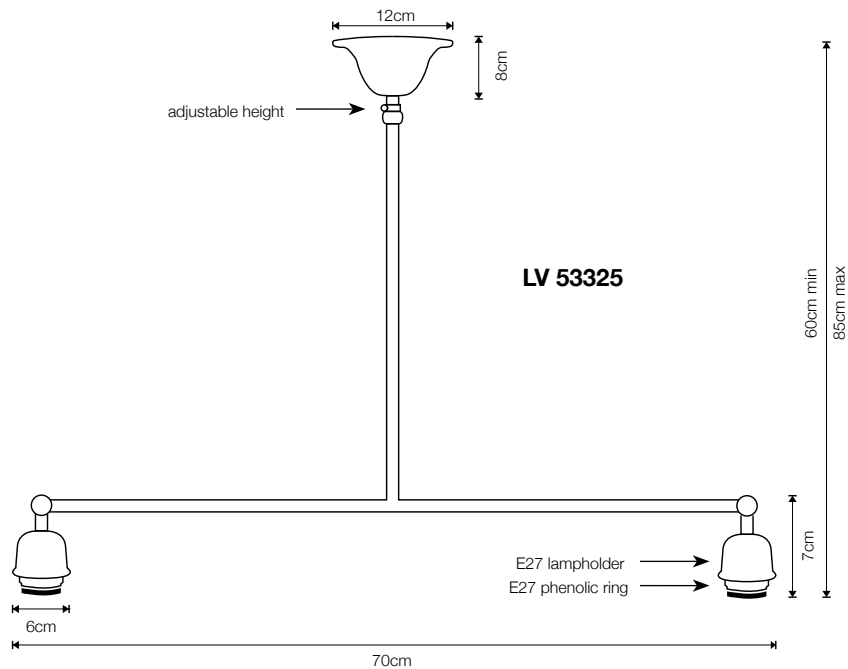

Old pharmacy

Technical data for use with
lampshades