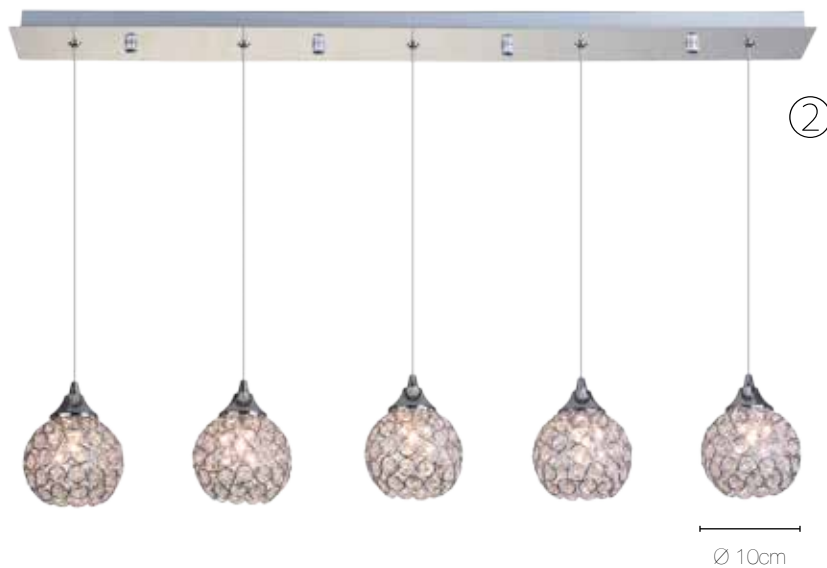

Treasure

Art. No.	Color	Fitting	Power (W)	Voltage	H (cm)	W (cm)	D (cm)	Cable length	LED ready
① LV 50220/CH	Chrome + K9 crystal	16 x G9 (incl)	40W max	220V	150	60	60	100cm	✓
② LV 50221/CH	Chrome + K9 crystal	5 x G9 (incl)	40W max	220V	150	85	14	100cm	✓