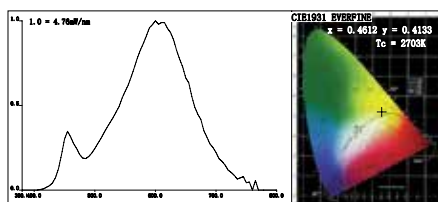

Base	G9
Power	2,2W
Lumen	230LM
Ra	80
Dimmable	✗
Lifetime	25.000h
Beam Angle	360°
Size	Ø 16 / H = 45mm
Temperature	2700K
Voltage	AC 220V
Housing	Plastic

Light Source Test Report