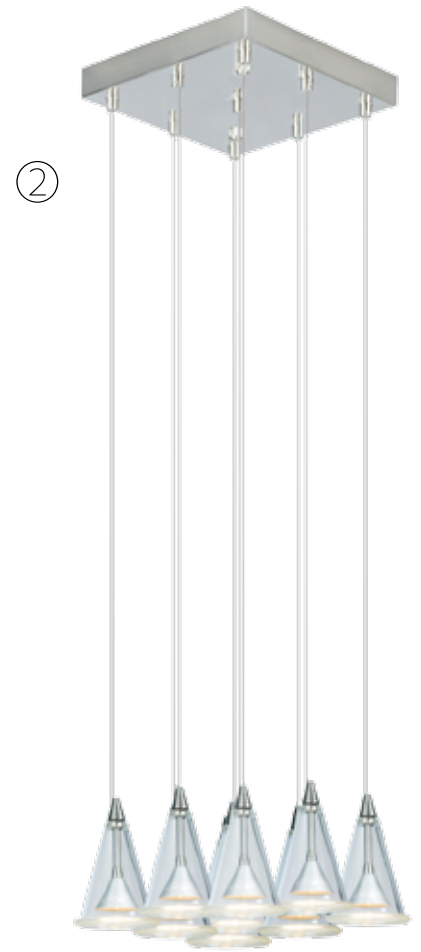

Mini-ice / Icecorn / Alaska

Art. No.	Color	Fitting	Power (W)	Voltage	H (cm)	W (cm)	D (cm)	Total height	LED ready
① LV 51051/NM	Nickel satin	5 x G9 (incl)	20W max	12V	61	101	7	95cm	✓
② LV 51042/NM	Nickel satin	9 x G9 (incl)	20W max	12V	-	25	25	120cm	✓
③ LV 52007/F/NMW	Nickel satin + white glass	7 x G9 (incl)	20W max	12V	80	80	30	110cm	✓
④ LV 71008/NM	Nickel satin	1 x G9 (incl)	20W max	12V	45	12	33	45	✓
⑤ LV 30012/NM	Nickel satin	1 x G9 (incl)	20W max	12V	25	10	14	25	✓

▼ **LVG 52007/F/NMW // LVG 40012/NM**