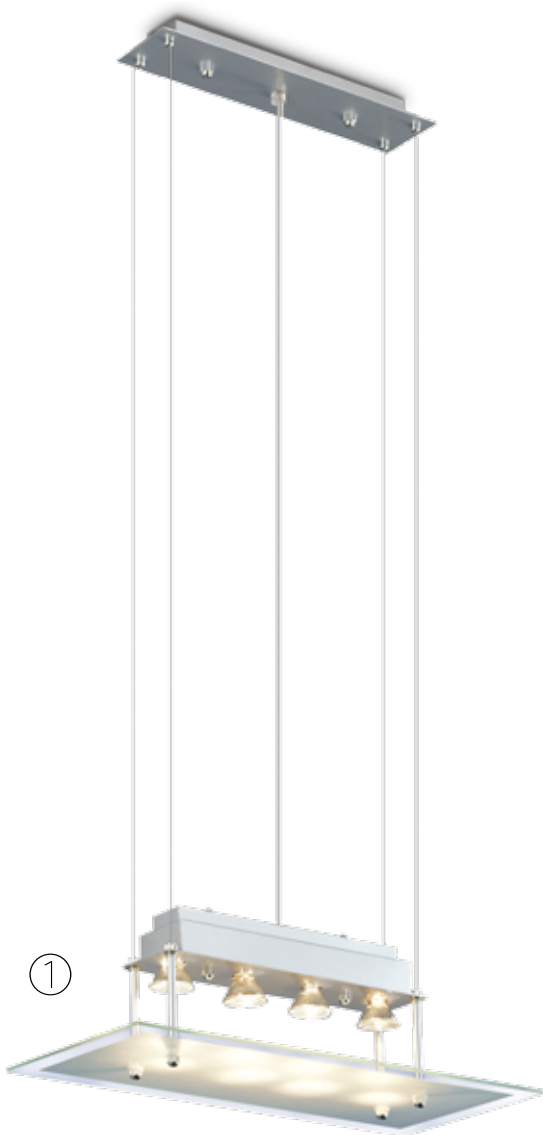

Tormenta / Washington

Art. No.	Color	Fitting	Power (W)	Voltage	H (cm)	W (cm)	D (cm)	Total height	LED ready
① LV 51001/A	Aluminium	4 x GU10 (incl)	50W max	230V	25	55	25	120cm	✓
② LV 51002/A	Aluminium	4 x GU10 (incl)	50W max	230V	25	36	36	120cm	✓
③ LV 51049/NM	Nickel satin	1 x G4 (incl)	35W max	12V	13	18	16	110cm	✓
④ LV 40016/NM	Nickel satin	1 x G4 (incl)	35W max	12V	30	20	20	130cm	✓

✦ **LVG 51001** (Rectangular glass for LV 51001/A) // **LVG 51002** (Square glass for LV 51002/A)
LVG 40016/1 (glass for LV 51049/NM + LV 40016/NM)