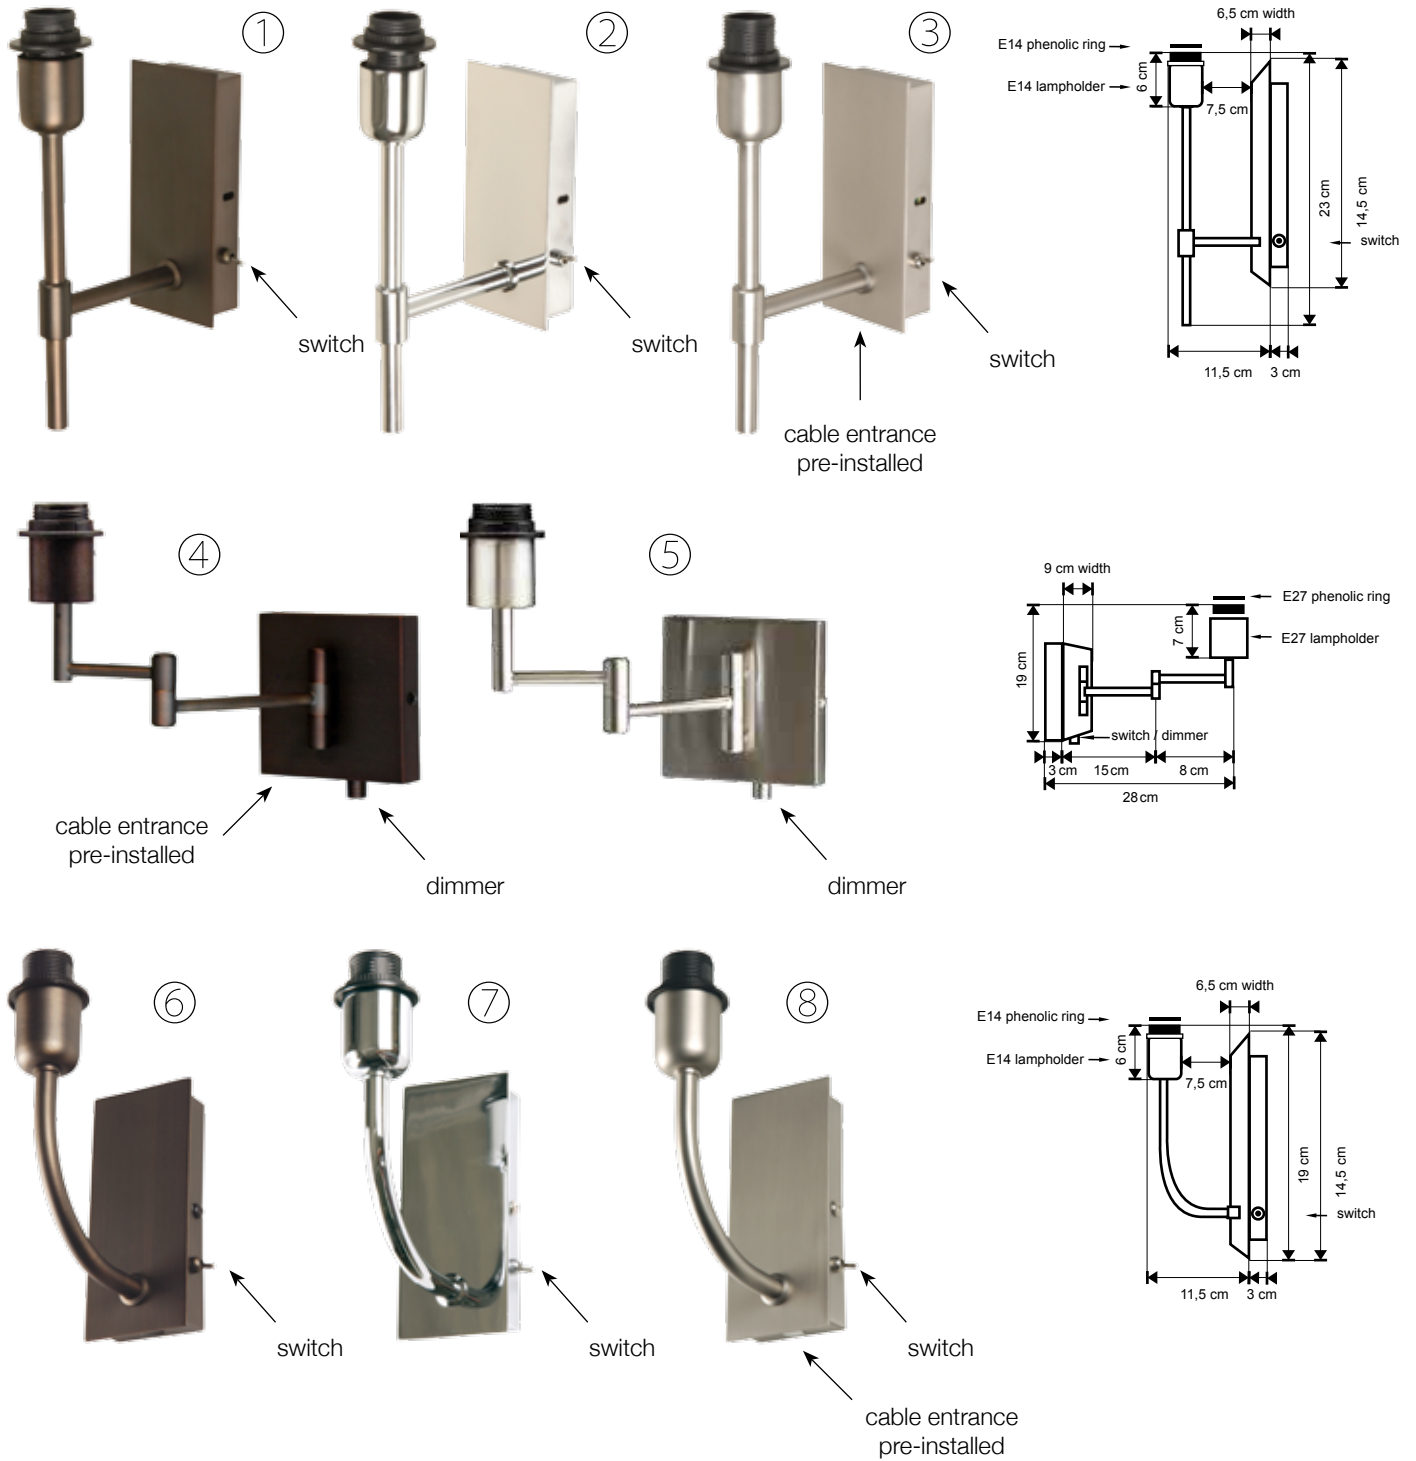

Suite

Art. No.	Color	Fitting	Power (W)	Voltage	H (cm)	W (cm)	D (cm)	LED ready
① LV 37981/B	Antique brass	1 x E14 (excl)	60W max	230V	23	15	7	✓
② LV 37981/CH	Chrome	1 x E14 (excl)	60W max	230V	23	15	7	✓
③ LV 37981/NM	Nickel satin	1 x E14 (excl)	60W max	230V	23	15	7	✓
④ LV 37976/B	Antique brass	1 x E27 (excl)	60W max	230V	19	30	9	✓
⑤ LV 37976/NM	Nickel satin	1 x E27 (excl)	60W max	230V	19	30	9	✓
⑥ LV 37980/B	Antique brass	1 x E14 (excl)	60W max	230V	15	15	7	✓
⑦ LV 37980/CH	Chrome	1 x E14 (excl)	60W max	230V	15	15	7	✓
⑧ LV 37980/NM	Nickel satin	1 x E14 (excl)	60W max	230V	15	15	7	✓