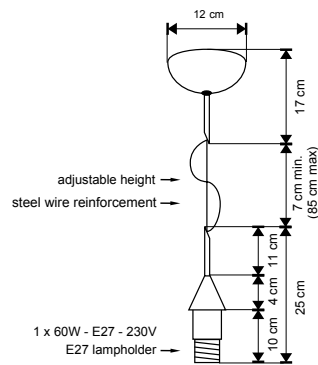

Sino / Lounge

This pendant is fortified with a steel wire and is recommended for use with our models 'Spinto', 'Cairo' and 'Diva'-series