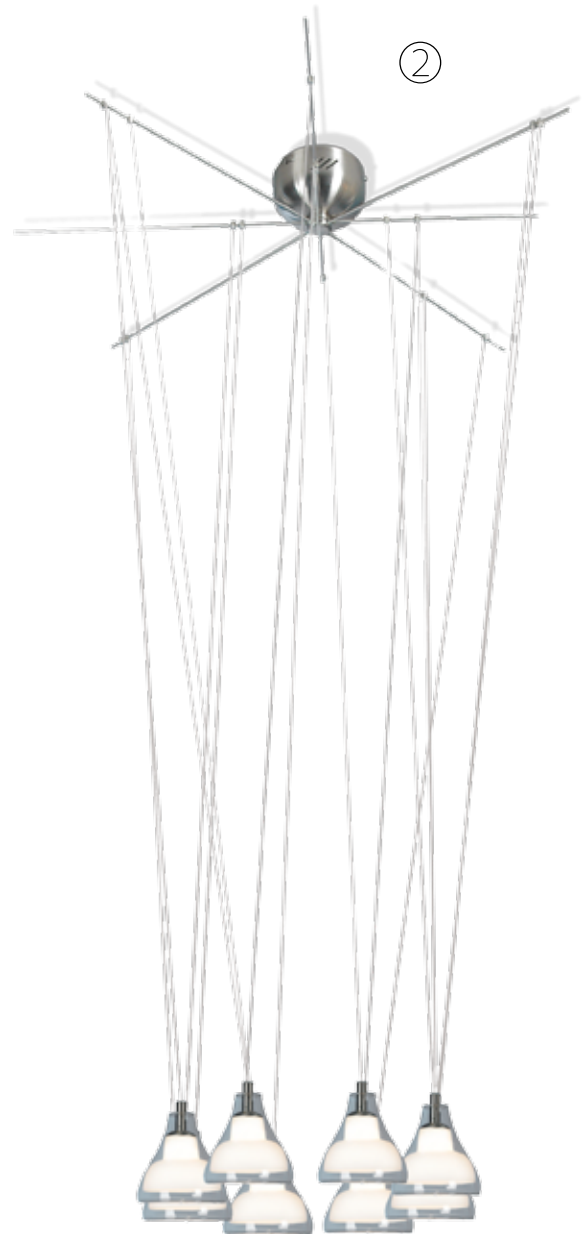

Beebop

Art. No.	Color	Fitting	Power (W)	Voltage	H (cm)	W (cm)	D (cm)	Cable length	LED ready
① LV 51063/NM	Nickel satin	5 x G4 (incl)	20W max	12V	140	73	10	140cm	✓
② LV 51064/NM	Nickel satin	8 x G4 (incl)	20W max	12V	140	55	55	140cm	✓

☒ **LVG 51063** (inner glass) // **LVG 51063/1** (outer glass)