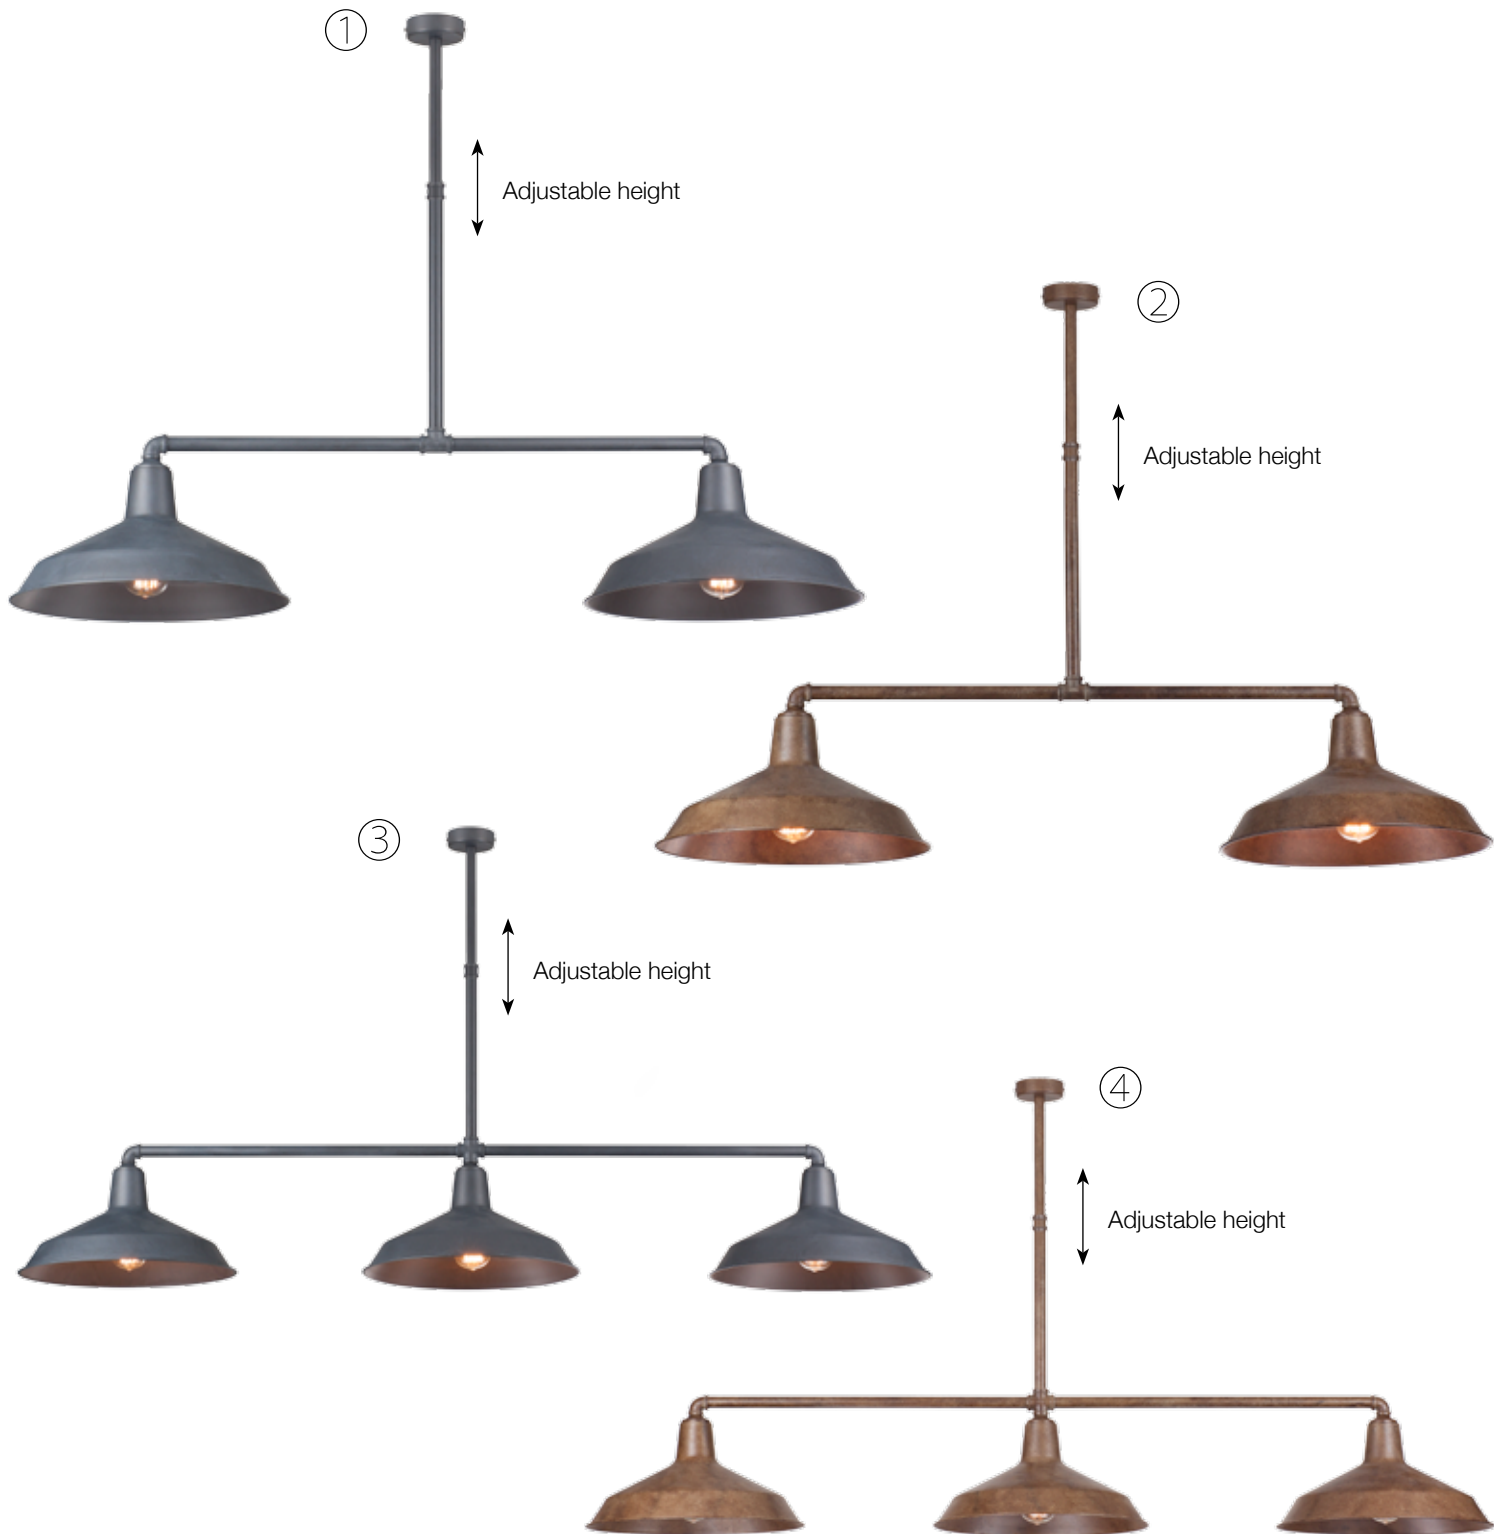

Industrie

Art. No.	Color	Fitting	Power (W)	Voltage	H (cm)	W (cm)	D (cm)	Max height	LED ready
① LV 53345/L	Lead metal	2 x E27 (excl)	60W max	230V	74	87	40	120 cm	✓
② LV 53345/R	Rusty metal	2 x E27 (excl)	60W max	230V	74	87	40	120 cm	✓
③ LV 53346/L	Lead metal	3 x E27 (excl)	60W max	230V	74	130	40	120 cm	✓
④ LV 53346/R	Rusty metal	3 x E27 (excl)	60W max	230V	74	130	40	120 cm	✓

Presented with bulb LP 19104128 (60W) or LP 19104126 (40W)