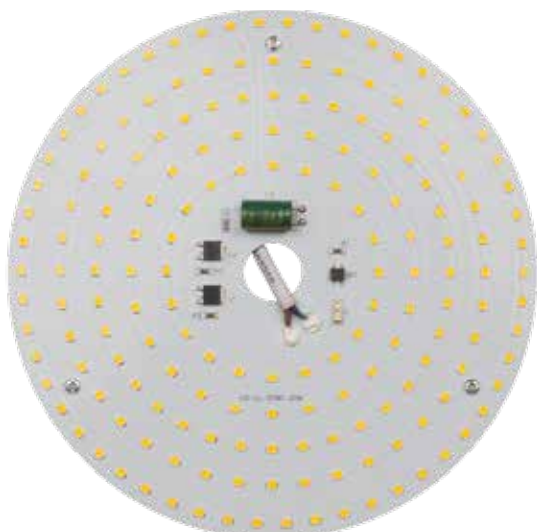

LP 64CL20W180D30

Power	20 W
Lumen	1660 LM
Voltage	200 - 240V
LED quantity	174 pcs
Save energy	= 40 ~ 50 W CFL
Lighting area	18 - 20 m²
Dimmable	✗
Material	Aluminium + magnet
Size	Ø 180 x 1,3mm