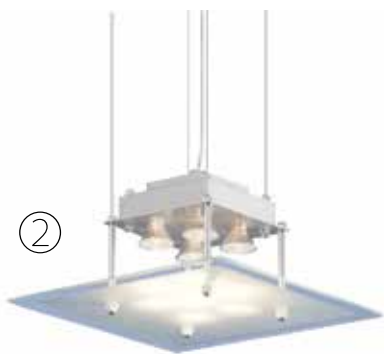

Tormenta / Washington

Art. No.	Color	Fitting	Power (W)	Voltage	H (cm)	W (cm)	D (cm)	Total height	LED ready
① LV 51001/A	Aluminium	4 x GU10 (incl)	50W max	230V	25	55	25	120cm	✓
② LV 51002/A	Aluminium	4 x GU10 (incl)	50W max	230V	25	36	36	120cm	✓
③ LV 51049/NM	Nickel satin	1 x G4 (incl)	35W max	12V	13	18	16	110cm	✓
④ LV 40016/NM	Nickel satin	1 x G4 (incl)	35W max	12V	30	20	20	130cm	✓

✦ **LVG 51001** (Rectangular glass for LV 51001/A) // **LVG 51002** (Square glass for LV 51002/A)
LVG 40016/1 (glass for LV 51049/NM + LV 40016/NM)