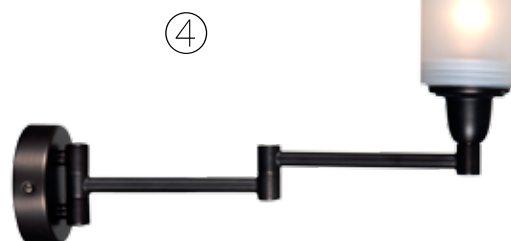

Bath classic IP44

④ ⑤ ⑥ For use with lampshades (order separately)

Art. No.	Color	Fitting	IP value	Voltage	Power (W)	H (cm)	W (cm)	D (cm)	LED ready
① LV 31285/B	Bronze / opal glass	1 x G9 (incl)	IP44	230V	40W max	24	17	22	✓
② LV 31285/CH	Chrome / opal glass	1 x G9 (incl)	IP44	230V	40W max	24	17	22	✓
③ LV 31285/NM	Nickel satin / opal glass	1 x G9 (incl)	IP44	230V	40W max	24	17	22	✓
④ LV 31290/B	Bronze / opal glass	1 x E14 (incl)	IP44	230V	40W max	23	10	20-38	✓
⑤ LV 31290/CH	Chrome / opal glass	1 x E14 (incl)	IP44	230V	40W max	23	10	20-38	✓
⑥ LV 31290/NM	Nickel satin / opal glass	1 x E14 (incl)	IP44	230V	40W max	23	10	20-38	✓

✎ **LVG 31282/1** (glass for LV 31285) // **LVG 31290/1** (glass for LV 31290) // **LVG 31231/1** (inner glass)