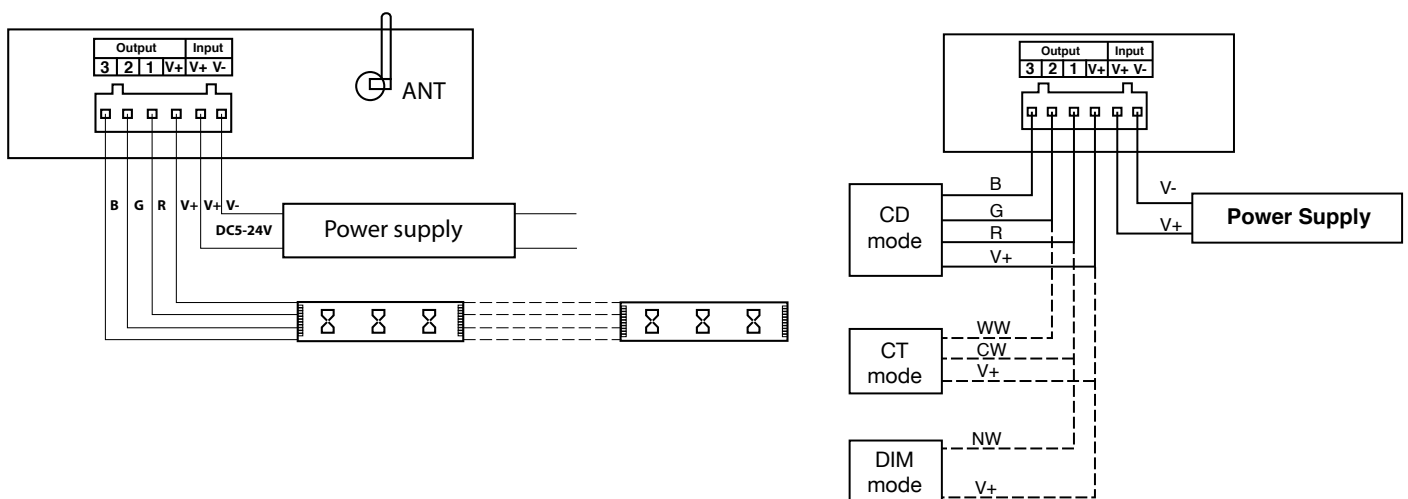

Please consult the table on the next page to meet the regulations regarding cable thickness and cable length!

- The Wifi-LED-Controller can be used for as well the white as the RGB-LED-strips. The illustrations below show you how to install the setup properly.