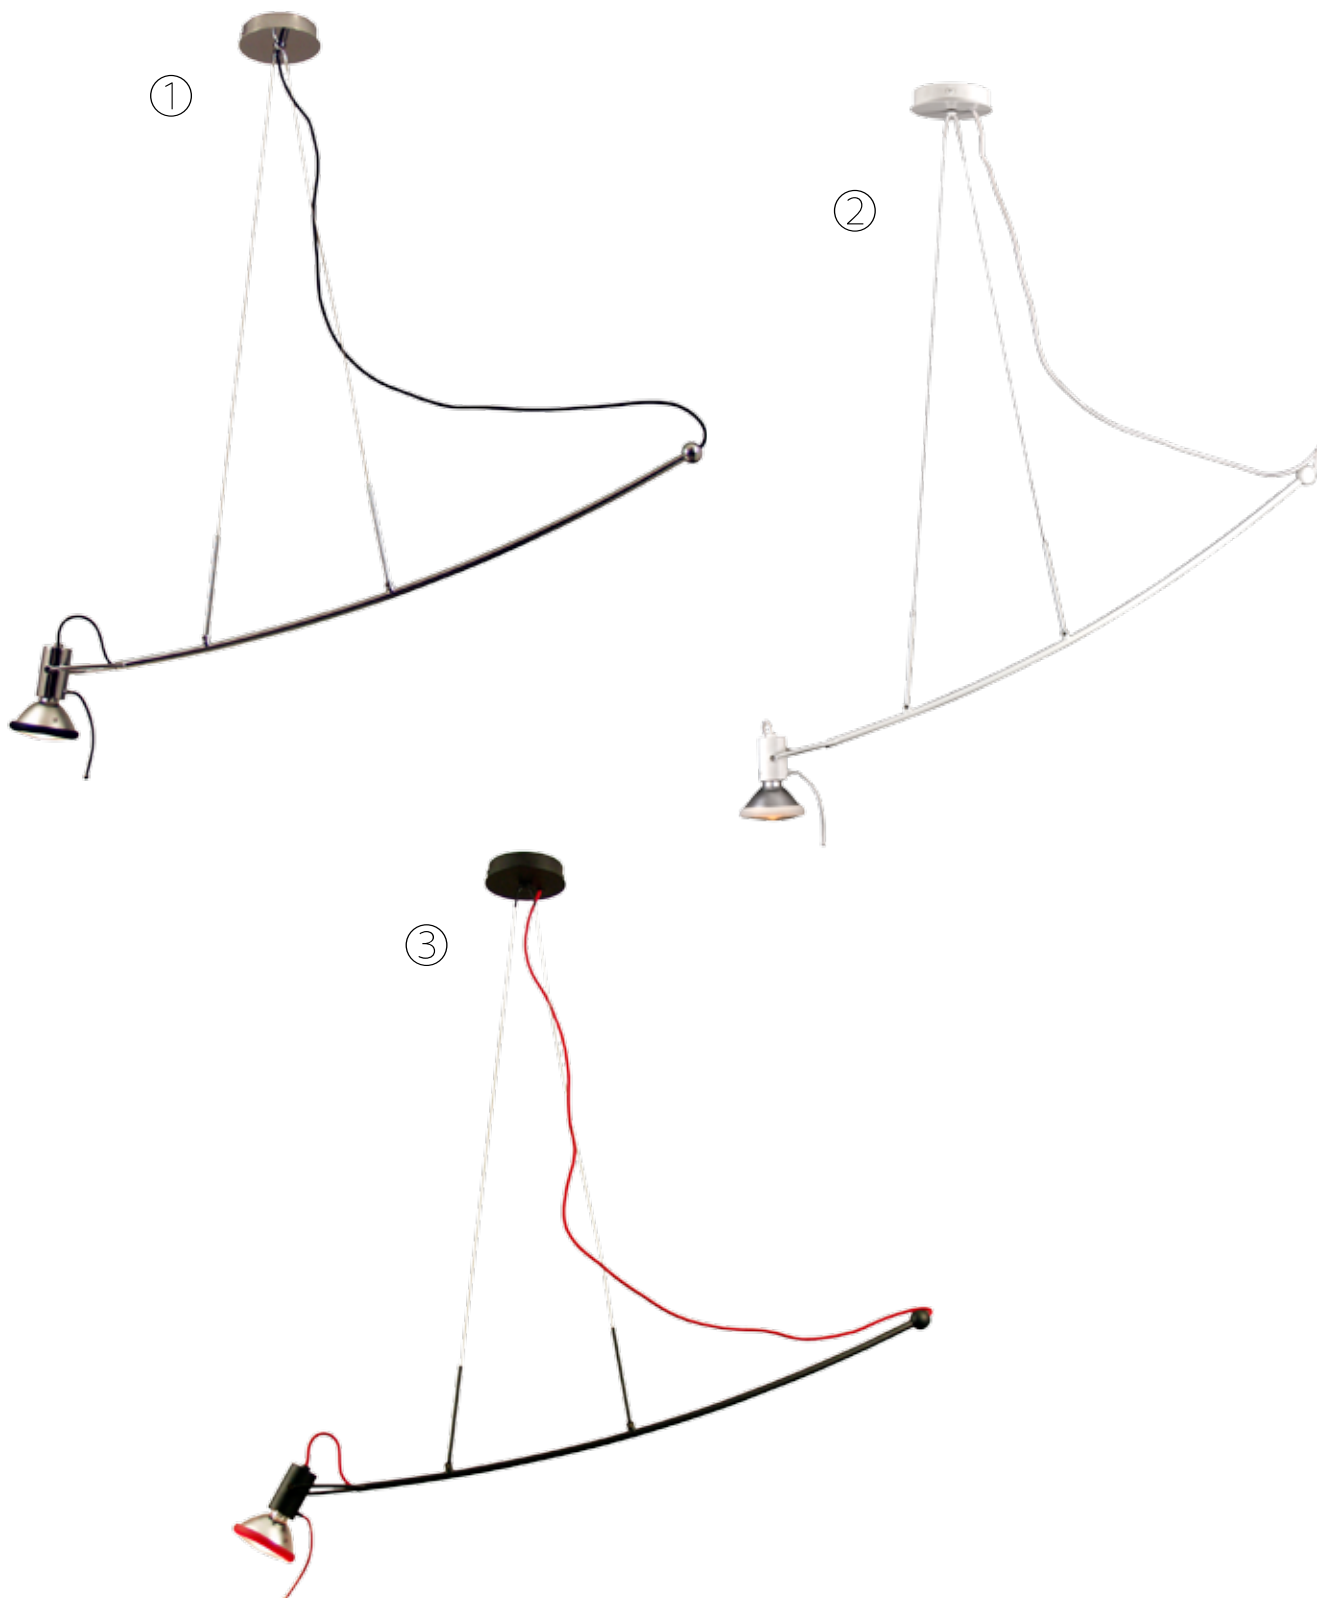

Art. No.	Color	Fitting	Power (W)	Voltage	H (cm)	W (cm)	D (cm)	LED ready
① LV 50033/CH	Chrome	1 x PAR30 (incl) / E27 fitting	75W max	230V	130	103	13	✓
② LV 50033/W	White metal	1 x PAR30 (incl) / E27 fitting	75W max	230V	130	103	13	✓
③ LV 50033/Z	Black metal	1 x PAR30 (incl) / E27 fitting	75W max	230V	130	103	13	✓