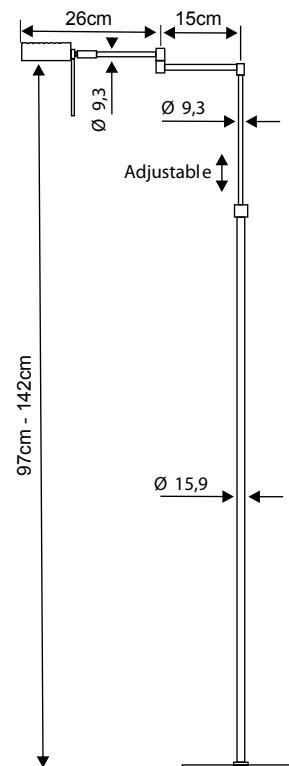

Mayfair

①

②

③

④

⑤

⑥

Art. No.	Color	Fitting	Power (W)	Voltage	H (cm)	W (cm)	D (cm)	LED ready
① LV 43012/G9/B	Antique brass	1 x G9 (incl)	40W max	230V	97 - 142	41	22	✓
② LV 43012/G9/NM	Nickel satin	1 x G9 (incl)	40W max	230V	97 - 142	41	22	✓
③ LV 43012/G9/CH	Chrome	1 x G9 (incl)	40W max	230V	97 - 142	41	22	✓
④ LV 73103/G9/B	Antique brass	1 x G9 (incl)	40W max	230V	38	44	14	✓
⑤ LV 73103/G9/NM	Nickel satin	1 x G9 (incl)	40W max	230V	38	44	14	✓
⑥ LV 73103/G9/CH	Chrome	1 x G9 (incl)	40W max	230V	38	44	14	✓