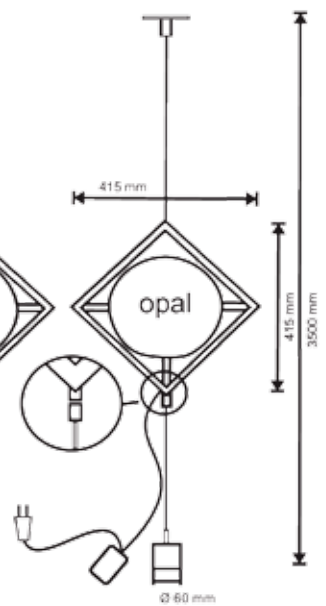

2. FLOOR LAMP

Additional cable set