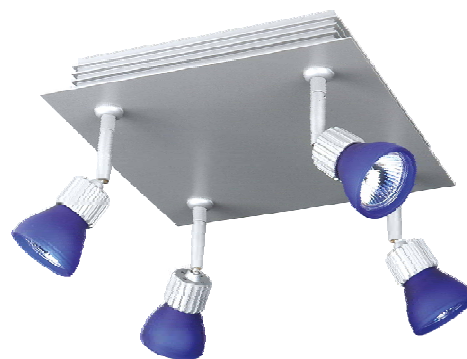

LV 291502/BL

Blue glass
(Ø 63mm, H = 42mm)

4 x LV 291106/A

Aluminium
1 x 50W GU5.3 (excl) - 12V

+

1 x LV 291215/A

Aluminium
Basis jac 4 x 50W
(incl. transf. square)

4 x LV 291501/BL