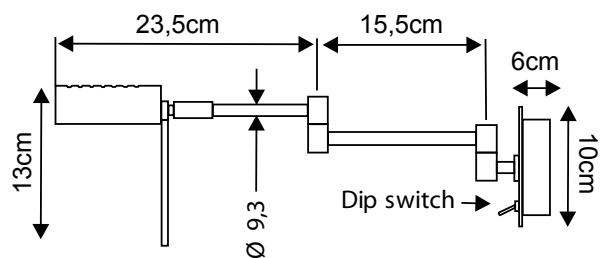

Mayfair

Art. No.	Color	Fitting	Power (W)	Voltage	H (cm)	W (cm)	D (cm)	LED ready
① LV 33004/G9/B	Antique brass	1 x G9 (incl)	40W max	230V	13	39	6	✓
② LV 33004/G9/NM	Nickel satin	1 x G9 (incl)	40W max	230V	13	39	6	✓
③ LV 33004/G9/CH	Chrome	1 x G9 (incl)	40W max	230V	13	39	6	✓