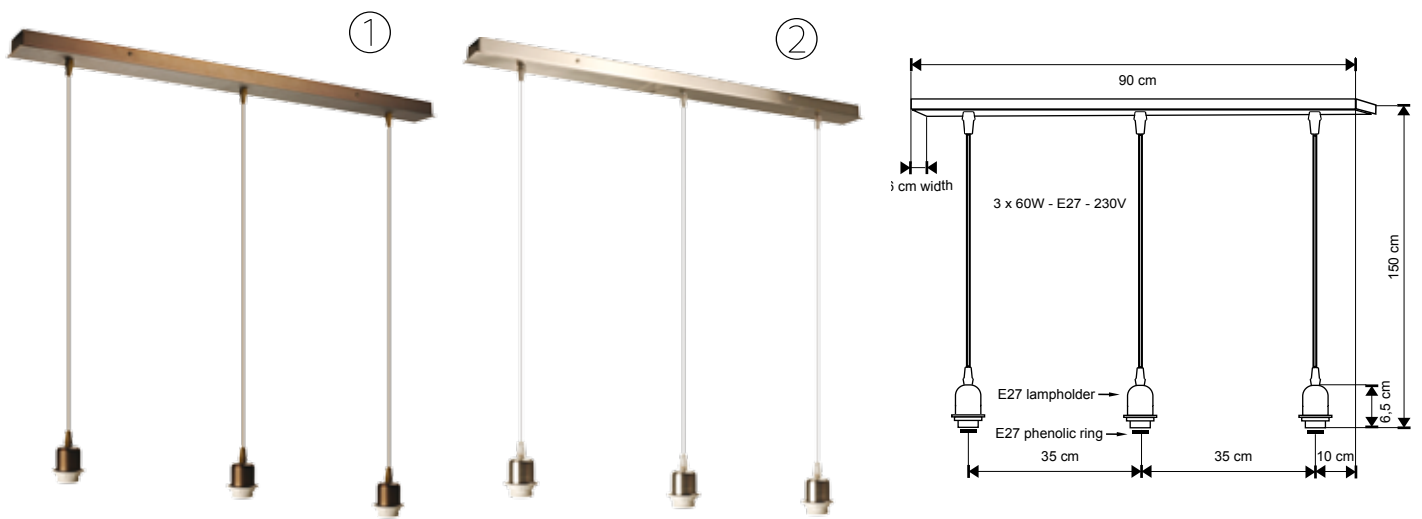

Lounge

Art. No.	Color	Fitting	Power (W)	Voltage	H (cm)	W (cm)	D (cm)	LED ready
① LV 54005/B/G	Antique brass	3 x E27 (excl)	60W max	230V	150	90	6	✓
② LV 54005/NM/H	Nickel satin	3 x E27 (excl)	60W max	230V	150	90	6	✓
③ LV 54004/MW/H	Mat white / clear cable	1 x E27 (excl)	60W max	230V	195	11	11	✓
④ LV 54004/W/H	Glossy white / clear cable	1 x E27 (excl)	60W max	230V	195	11	11	✓
⑤ LV 54004/B/G	Antique brass / brown cable	1 x E27 (excl)	60W max	230V	195	11	11	✓
⑥ LV 54004/NM/H	Nickel satin / clear cable	1 x E27 (excl)	60W max	230V	195	11	11	✓