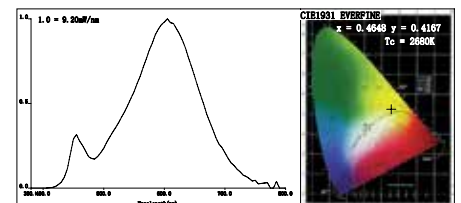

Light Source Test Report