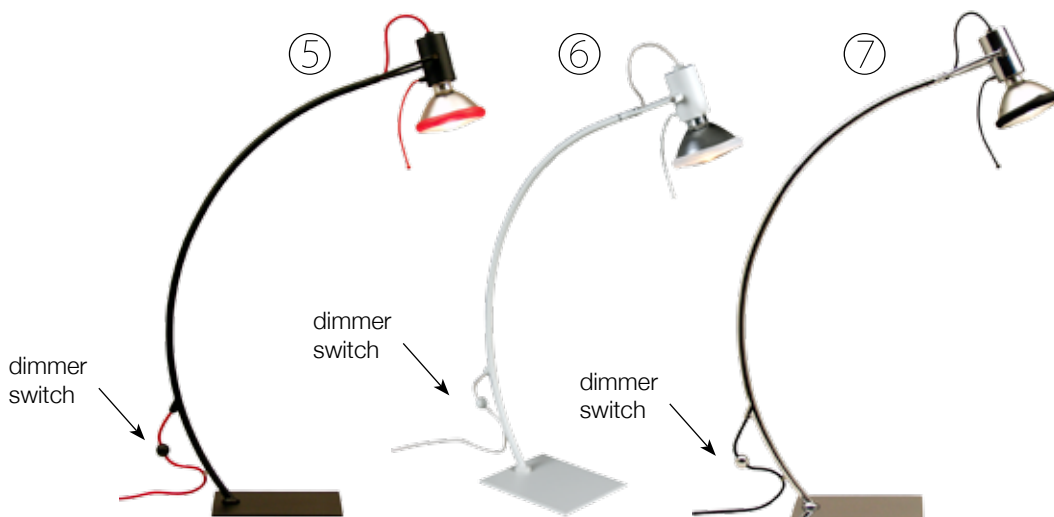

Parrot

Art. No.	Color	Fitting	Power (W)	Voltage	H (cm)	W (cm)	D (cm)	LED ready
① LV 40032/W	White metal	1 x PAR30 (incl) / E27 fitting	75W max	230V	170	80	24	✓
② LV 40032/Z	Black metal	1 x PAR30 (incl) / E27 fitting	75W max	230V	170	80	24	✓
③ LV 30032/Z	Black metal	1 x PAR30 (incl) / E27 fitting	50W max	230V	14	10	19	✓
④ LV 30032/W	White metal	1 x PAR30 (incl) / E27 fitting	50W max	230V	14	10	19	✓
⑤ LV 70032/Z	Black metal	1 x PAR30 (incl) / E27 fitting	50W max	230V	67	43	15	✓
⑥ LV 70032/W	White metal	1 x PAR30 (incl) / E27 fitting	50W max	230V	67	43	15	✓
⑦ LV 70032/CH	Chrome	1 x PAR30 (incl) / E27 fitting	50W max	230V	67	43	15	✓