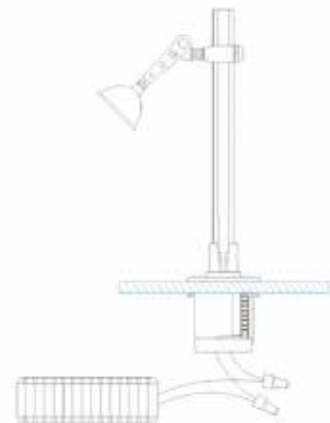

LV 291312/A

Excl max 300W - 12V
Power feed: build-in
wall, ceiling, floor

Max 150W - 12V

Applications: rail max. 2m