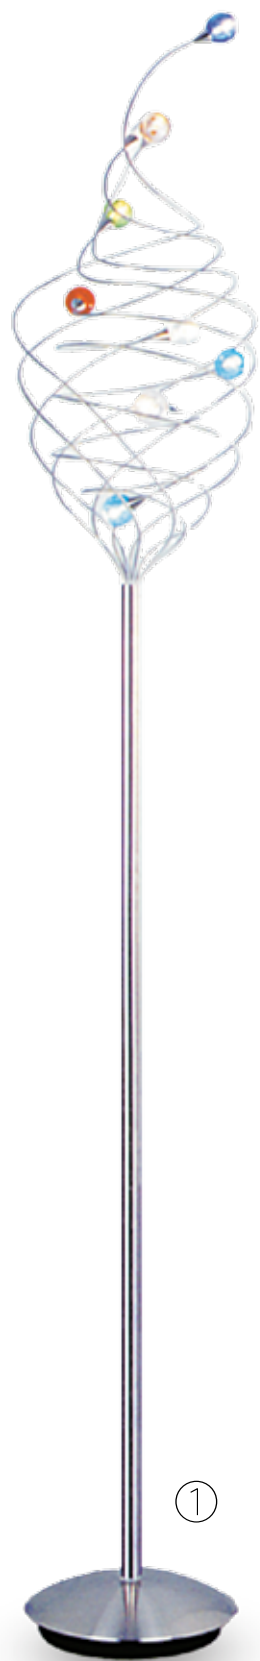

Dylirium

Art. No.	Color	Fitting	Power (W)	Voltage	Diameter (cm)	Height (cm)	LED ready
① LV 40011/NM	Nickel satin	9 x G4 (incl)	10W max	12V	25	175	✓
② LV 71200/NM	Nickel satin	1 x G4 (incl)	20W max	12V	17	50	✓
③ LV 51060/NM	Nickel satin	12 x G4 (incl)	20W max	12V	35	97	✓