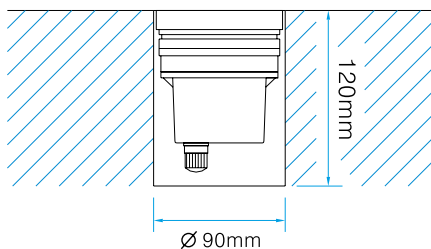

Walk way LED light

Art. No.	Color	Fitting	Voltage	Lumen	Power (W)	IP-value	H (cm)	Diameter (cm)
① LV 85107/B	Blue (+ dimmer)	Luxeon Batwing	230V	85LM	1W (350mA)	IP67	12	9
② LV 85107/R	Red (+ dimmer)	Luxeon Batwing	230V	85LM	1W (350mA)	IP67	12	9
③ LV 85107/W	4000K White (+ dimmer)	Luxeon Batwing	230V	85LM	1W (350mA)	IP67	12	9