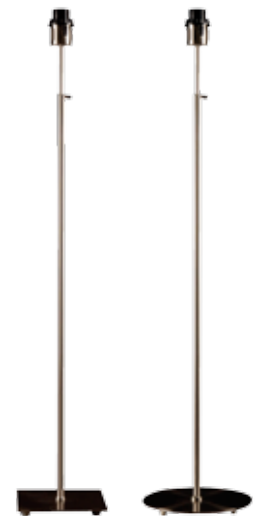

LV 94015073
Vison Samarkanda

LV 94015024
Grey cotton
with bottom

LV 94015074
Grey Samarkanda

LV 94015011
Black chinz
Silver inside

LV 9401505012
Black organsa

SUGGESTED ACCESSORIES

LV 51092/B
Antique brass
LV 51092/NM
Nickel satin