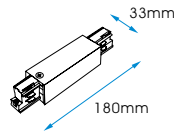

LV 292105/A (left)
LV 292105/Z (left)
LV 292105/W (left)

LV 292106/A (right)
LV 292106/W (right)

LV 292107/A
LV 292107/Z
LV 292107/W
 End cover

LV 292108/A
LV 292108/Z
LV 292108/W

Mini straight connector, conductive straight joiner AC 250V, 16A