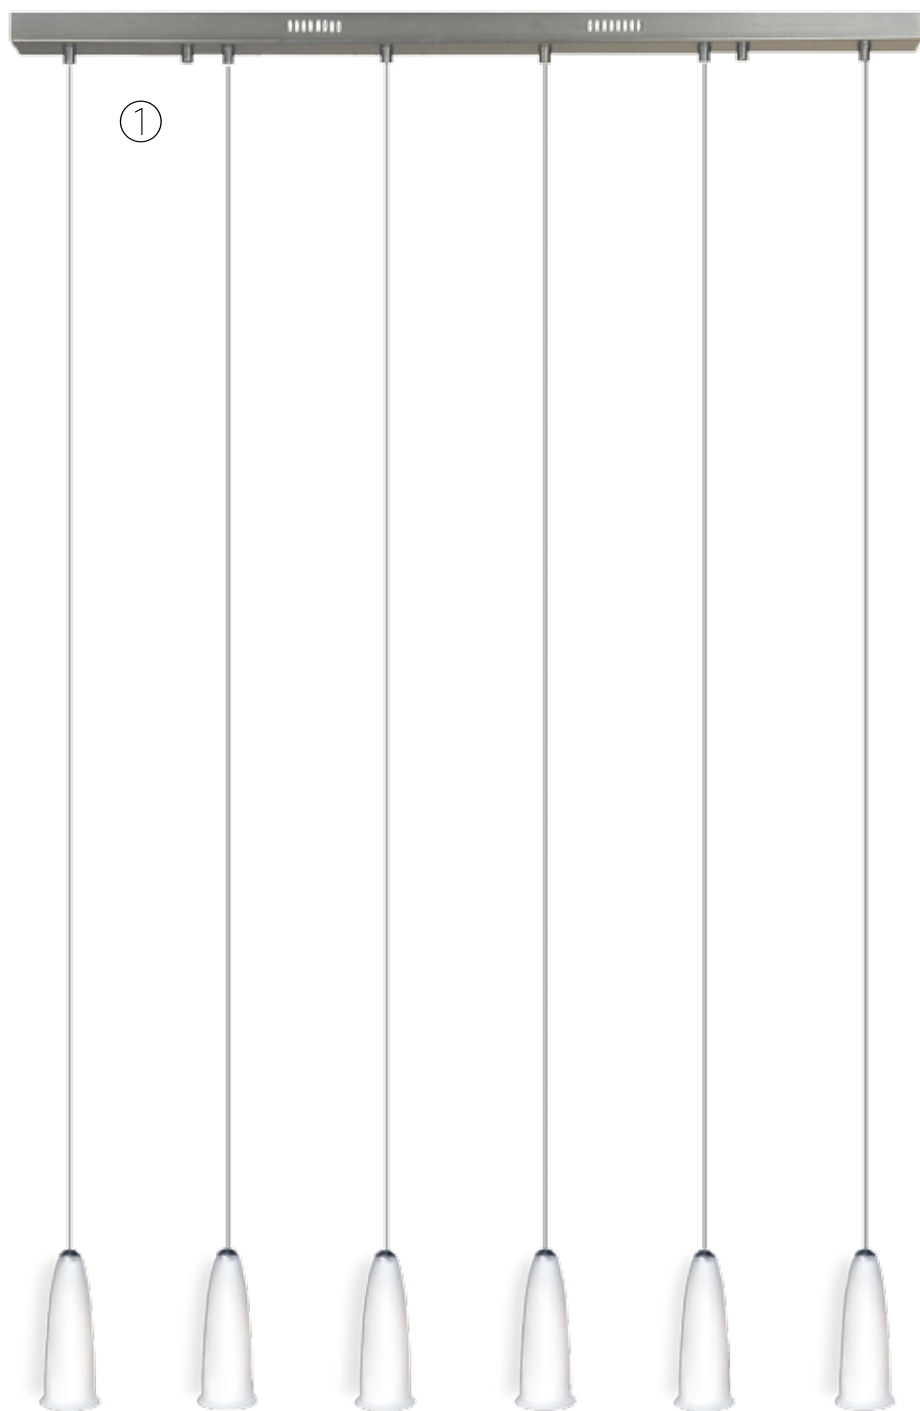

Delfino

Bend your own shape!

Delivered straight tube can be designed yourself!