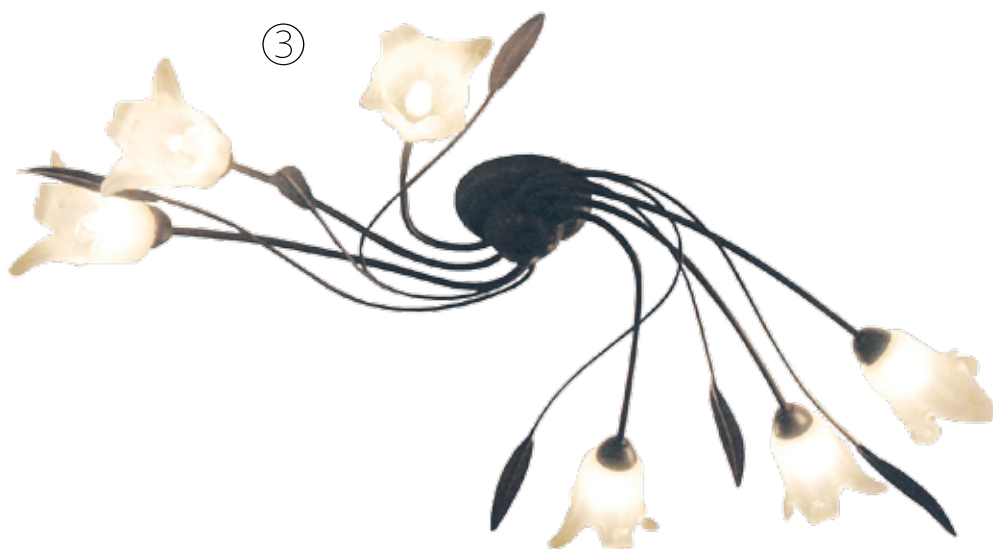

Resana

Art. No.	Color	Fitting	Power (W)	Voltage	Diameter (cm)	H (cm)	Chain length	LED ready
① LV 52147/R	Rusty	6 x G9 (incl)	40W max	230V	54	60	60 cm	✓
② LV 52148/R	Rusty	8 x G9 (incl)	40W max	230V	50	60	60 cm	✓
③ LV 62147/R	Rusty	6 x G9 (incl)	40W max	230V	90	15	-	✓

Y **LVG 52147/R** (flower glass)