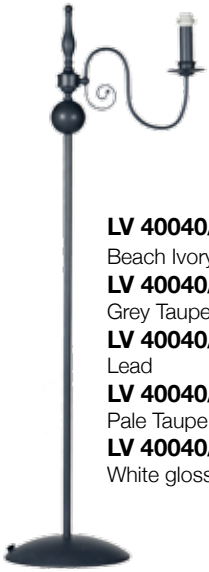

Drum b

SUGGESTED ACCESSORIES

LV 40040/BI
Beach Ivory
LV 40040/GT
Grey Taupe
LV 40040/L
Lead
LV 40040/PT
Pale Taupe
LV 40040/WG
White glossy