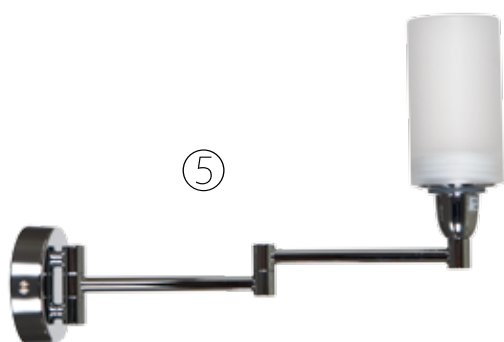

Bath classic IP44

④ ⑤ ⑥ For use with lampshades (order separately)

Art. No.	Color	Fitting	IP value	Voltage	Power (W)	H (cm)	W (cm)	D (cm)	LED ready
① LV 31285/B	Bronze / opal glass	1 x G9 (incl)	IP44	230V	40W max	24	17	22	✓
② LV 31285/CH	Chrome / opal glass	1 x G9 (incl)	IP44	230V	40W max	24	17	22	✓
③ LV 31285/NM	Nickel satin / opal glass	1 x G9 (incl)	IP44	230V	40W max	24	17	22	✓
④ LV 31290/B	Bronze / opal glass	1 x E14 (incl)	IP44	230V	40W max	23	10	20-38	✓
⑤ LV 31290/CH	Chrome / opal glass	1 x E14 (incl)	IP44	230V	40W max	23	10	20-38	✓
⑥ LV 31290/NM	Nickel satin / opal glass	1 x E14 (incl)	IP44	230V	40W max	23	10	20-38	✓

✎ **LVG 31282/1** (glass for LV 31285) // **LVG 31290/1** (glass for LV 31290) // **LVG 31231/1** (inner glass)