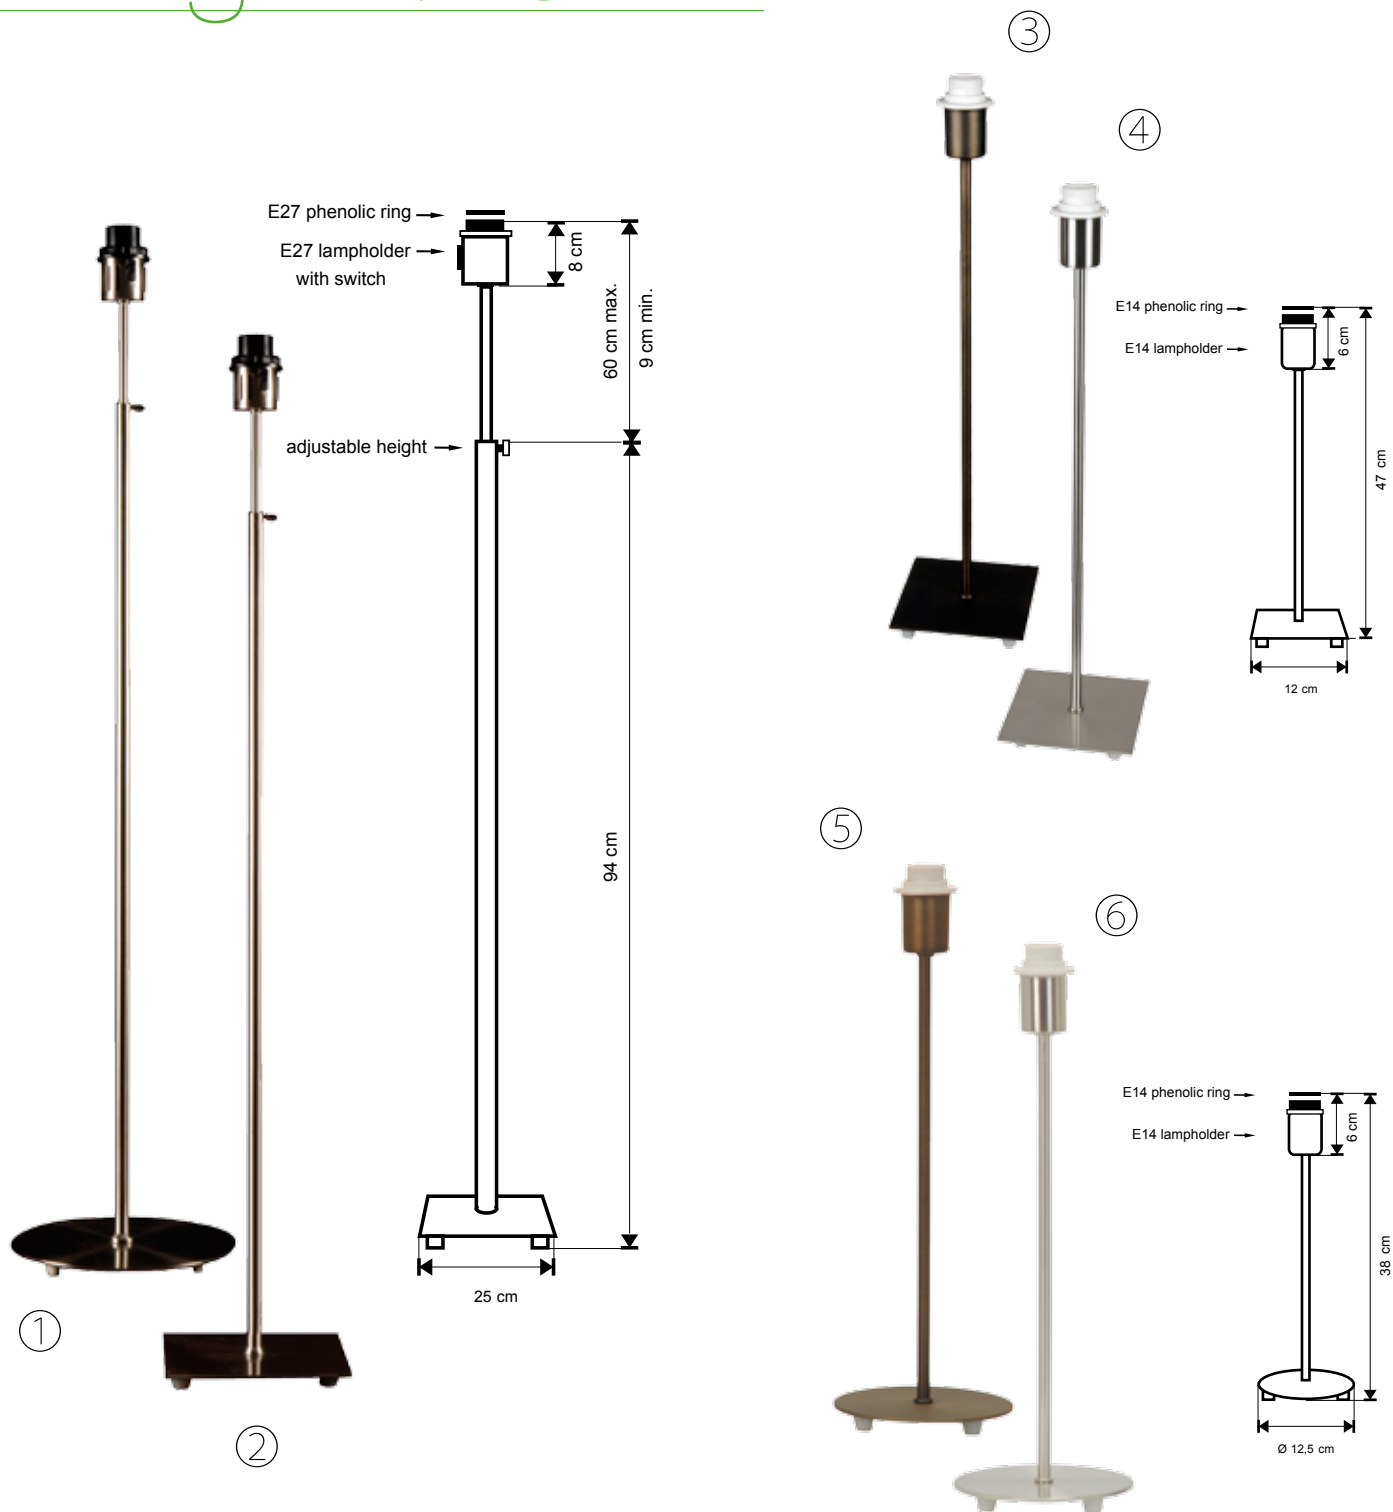

Bergen / Ulset

Art. No.	Color	Fitting	Power (W)	Voltage	H (cm)	W (cm)	D (cm)	LED ready
① LV 44101/NM	Nickel satin	1 x E27 (excl)	60W max	230V	103 - 154	25	30	✓
② LV 44100/NM	Nickel satin	1 x E27 (excl)	60W max	230V	103 - 154	25	12	✓
③ LV 74100/B	Antique brass	1 x E14 (excl)	40W max	230V	47	12	12	✓
④ LV 74100/NM	Nickel satin	1 x E14 (excl)	40W max	230V	47	12	12	✓
⑤ LV 74101/B	Antique brass	1 x E14 (excl)	40W max	230V	38	12	12	✓
⑥ LV 74101/NM	Nickel satin	1 x E14 (excl)	40W max	230V	38	12	12	✓