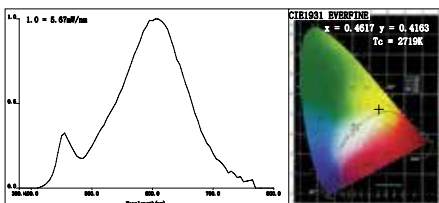

Base	E14
Power	5W (replaces 40W)
Lumen	400LM
Ra	80
Dimmable	✓
Lifetime	25.000h
Beam Angle	200°
Size	Ø 45 / H = 76mm
Temperature	2700K
Voltage	AC 220V
Cos φ	> 0,5
Housing	Ceramic

Light Source Test Report