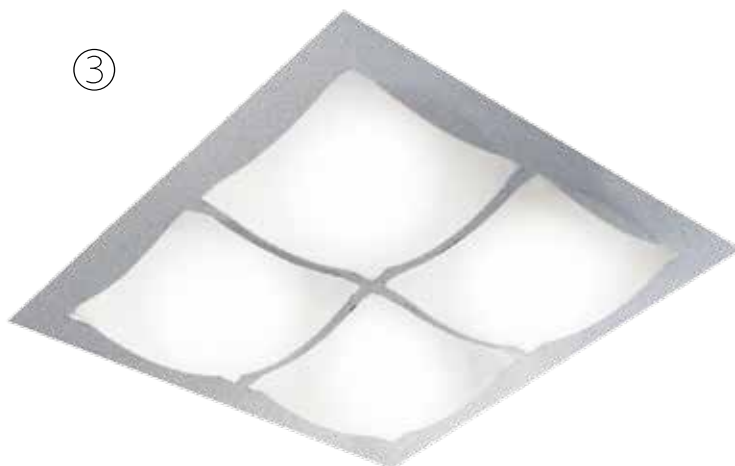

Window

①

②

③

Art. No.	Color	Fitting	Voltage	Power (W)	H (cm)	W (cm)	D (cm)	LED ready
① LV 32018/NM	Nickel satin	1 x E14 (excl)	230V	40W max	19	19	6	✓
② LV 32019/NM	Nickel satin	2 x E14 (excl)	230V	40W max	19	33	6	✓
③ LV 62020/NM	Nickel satin	4 x E14 (excl)	230V	40W max	33	33	7	✓

▼ **LVG 32018**