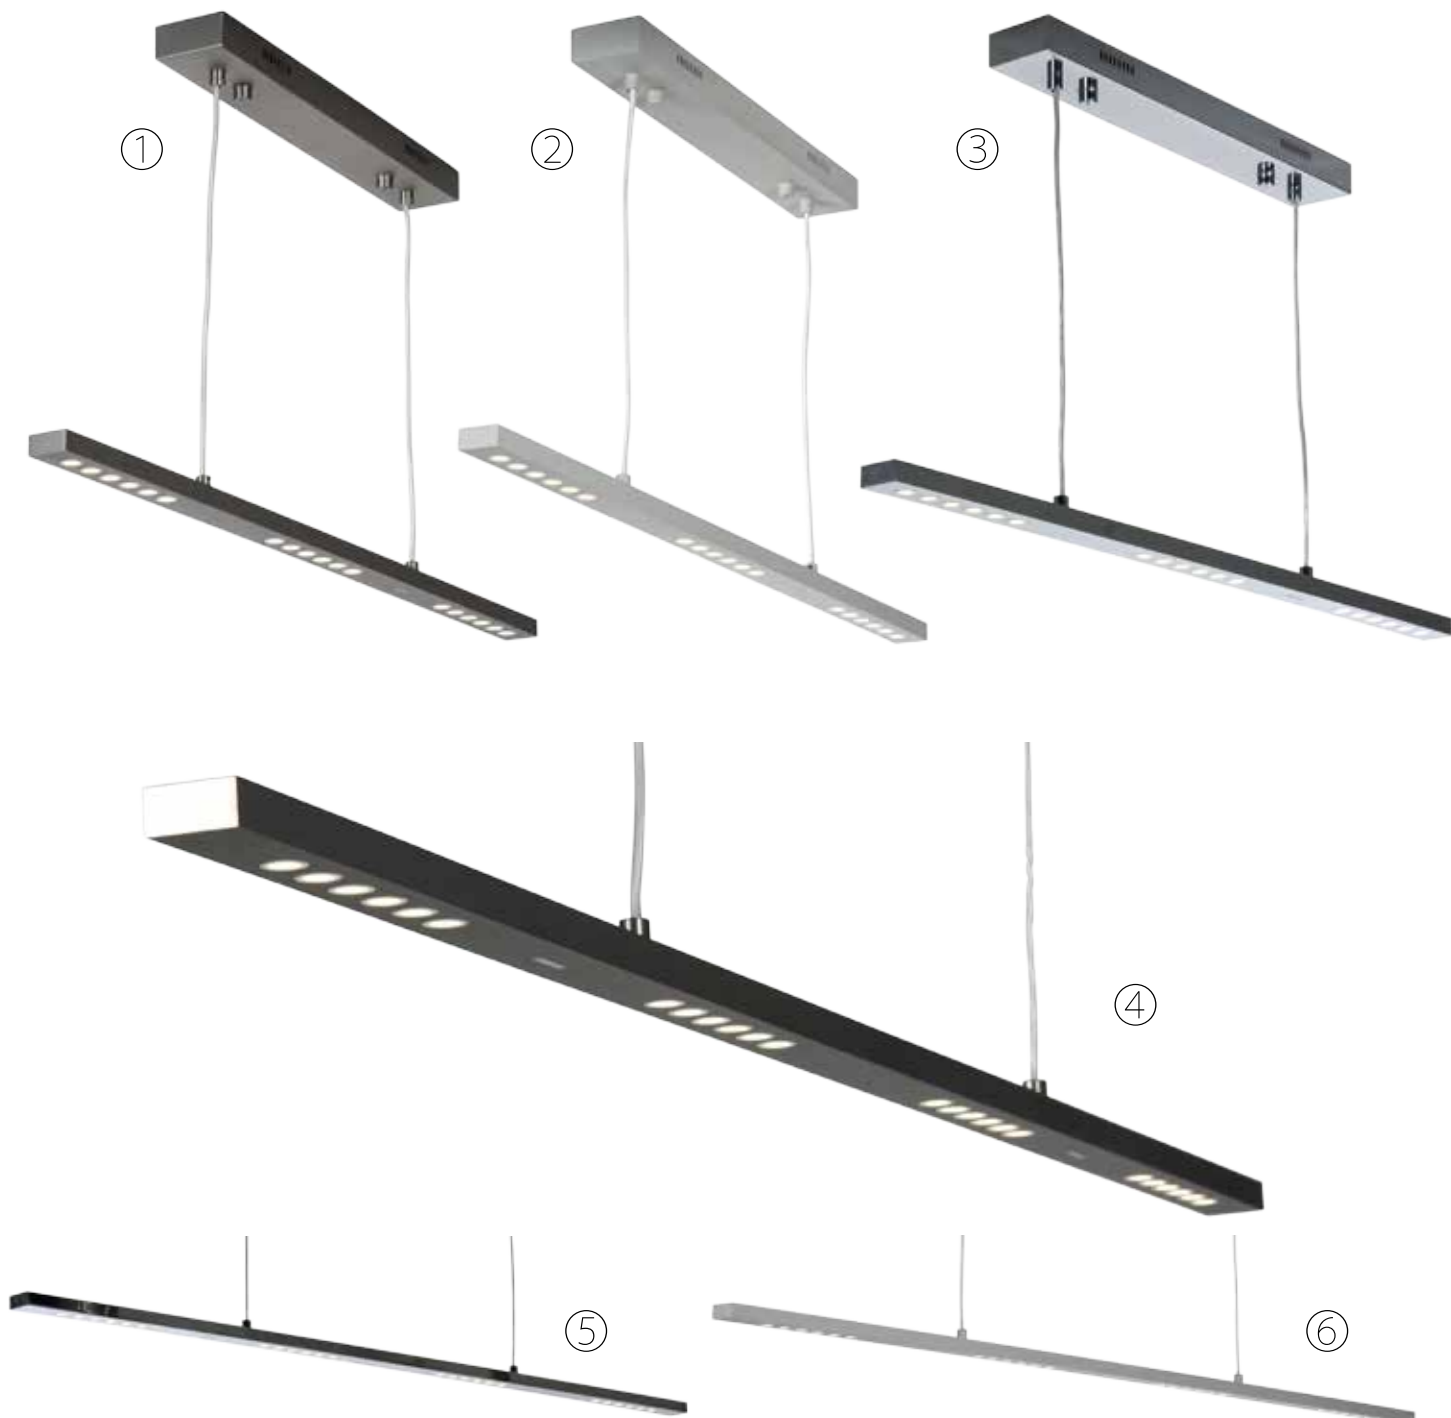

Minimum

Art. No.	Color	Fitting	Power (W)	Lumen	H (cm)	W (cm)	D (cm)	Cable length
① LV 51112/NM	Nickel satin	18 x 3000K LED	18W	1573	2	90	4	120
② LV 51112/W	White satin	18 x 3000K LED	18W	1573	2	90	4	120
③ LV 51112/CH	Chrome	18 x 3000K LED	18W	1573	2	90	4	120
④ LV 51113/NM	Nickel satin	24 x 3000K LED	24W	2097	2	150	4	120
⑤ LV 51113/CH	Chrome	24 x 3000K LED	24W	2097	2	150	4	120
⑥ LV 51113/W	White satin	24 x 3000K LED	24W	2097	2	150	4	120