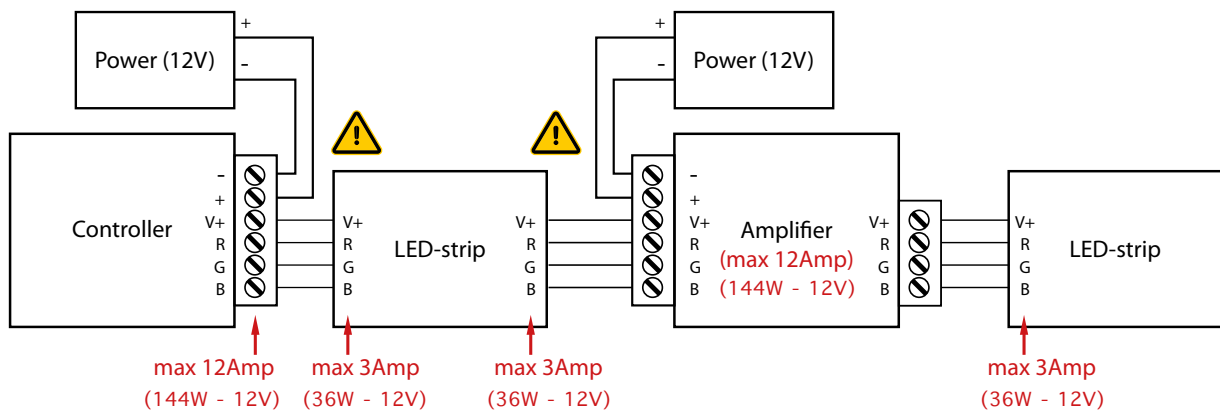

- For installing more than one RGB-strip in the same cycle, an amplifier is needed to increase the system load capacity.