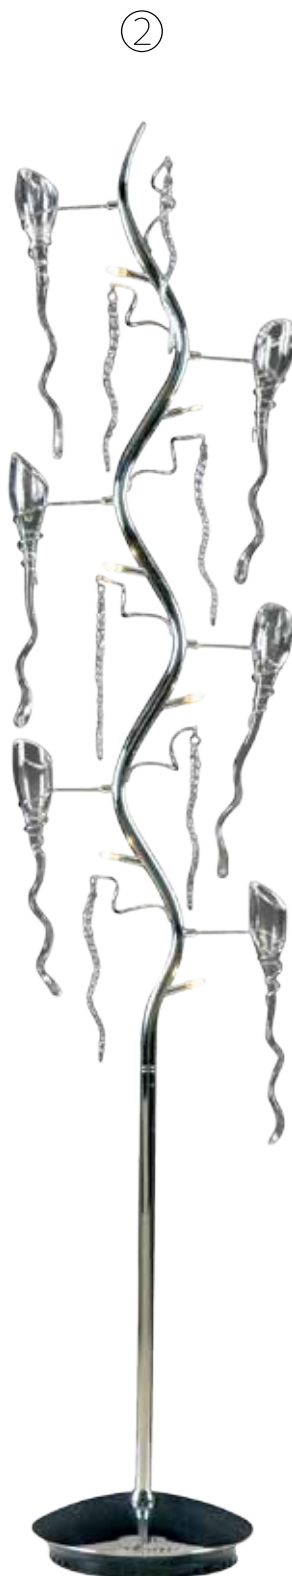

Shaggy

Art. No.	Color	Fitting	Power (W)	Voltage	Diameter (cm)	Height (cm)	LED ready
① LV 71508/CH/H	Chrome / clear crystal	2 x G4 (excl)	20W max	12V	25	54	✓
② LV 41508/CH/H	Chrome / clear crystal	6 x G4 (excl)	20W max	12V	35	165	✓
③ LV 31508/CH/H	Chrome / clear crystal	2 x G4 (excl)	20W max	12V	30	30	✓

☒ **LVG 51508/H/1** (coupe glass) // **LVG 51508/H/2** (pendant glass)