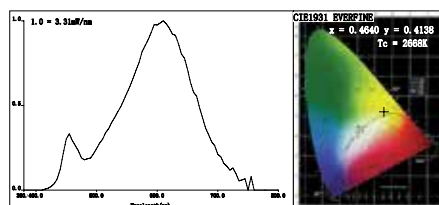

LP 61631602027

Base	GU10
Power	2W (replaces 20W)
Lumen	160LM
Ra	80
Dimmable	✗
CD	500
Lifetime	25.000h
Beam Angle	20°
Size	Ø 50 / H = 62mm
Temperature	2700K
Voltage	AC 220V
Housing	Plastic
Cos φ	> 0,2

Light Source Test Report