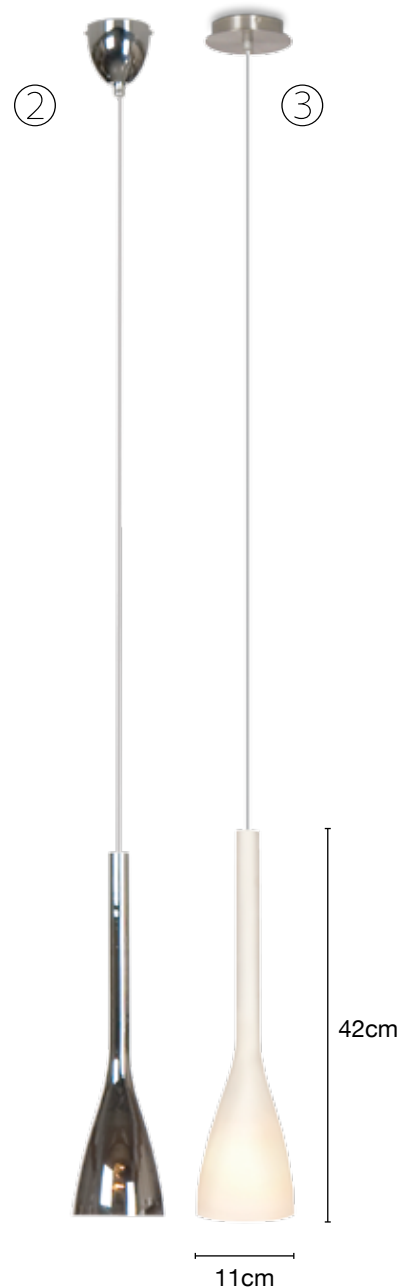

190

✓

Art. No.	Color	Fitting	Power (W)	Voltage	Diameter (cm)	Height (cm)	LED ready
① LV 57969/NM	Nickel satin + white glass	2 x T5 circular (excl)	80W max	230V	44	15/150	✓
② LV 67969/NM	Nickel satin + white glass	2 x T5 circular (excl)	80W max	230V	44	15/15	✓
③ LV 47969/NM	Nickel satin + white glass	3 x E27 (excl)	60W max	230V	44	15/142	✓
④ LV 77969/NM	Nickel satin + white glass	3 x E27 (excl)	60W max	230V	44	15/60	✓

Vase

Art. No.	Color	Fitting	Power (W)	Voltage	H (cm)	W (cm)	D (cm)	Cable length	LED ready
① LV 51085/NM	Inox + glass opal	12 x E14 (excl)	40W max	230V	42	92	27	165cm	✓
② LV 51080/CHM	Inox + mirror glass	1 x E14 (excl)	40W max	230V	42	11	11	165cm	✓
③ LV 51080/NM	Inox + glass opal	1 x E14 (excl)	40W max	230V	42	11	11	165cm	✓
④ LV 51084/NM	Inox + glass opal	8 x E14 (excl)	40W max	230V	42	43	43	165cm	✓