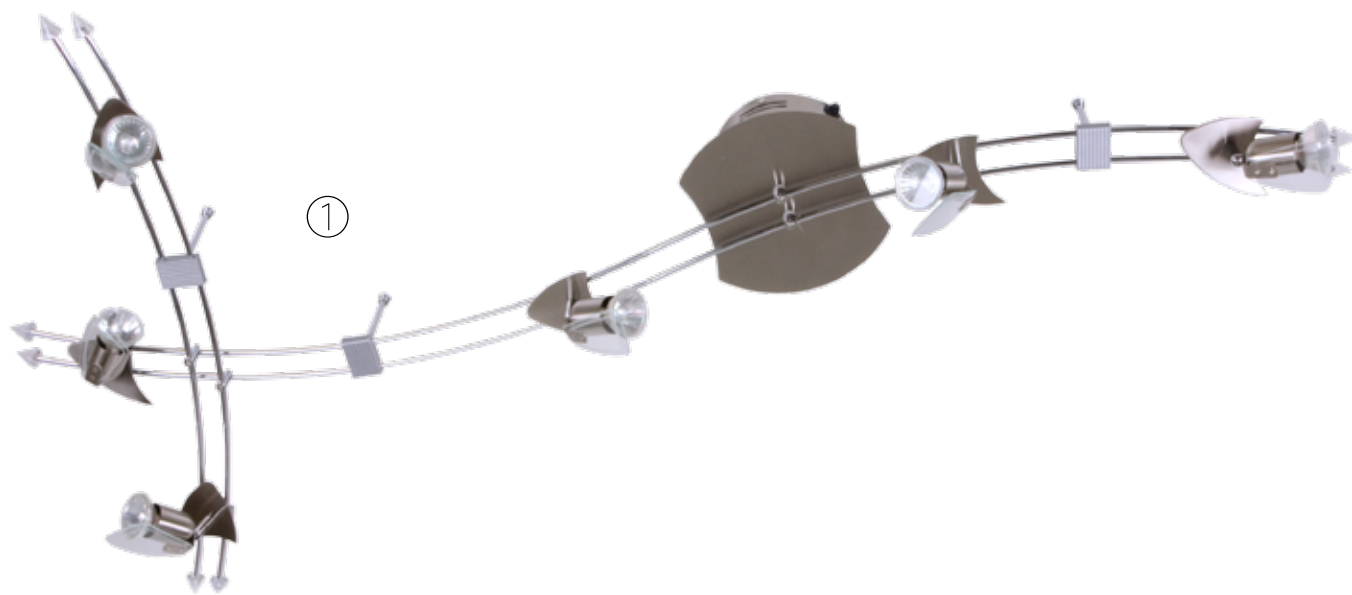

Pauly / Sail

Possibilities with this set all included in one box
- S-bow long 210cm (include extra track connector!)
- S-bow short 140cm
- Crosse 140cm + 70cm

Art. No.	Color	Fitting	Voltage	Power (W)	H (cm)	W (cm)	D (cm)	LED ready
① LV 2791102/NM	Nickel satin	6 x GX5,3 (incl)	12V	35W max	90	210	23	✓
② LV 2791102/KM	Polished brass satin	6 x GX5,3 (incl)	12V	35W max	90	210	23	✓