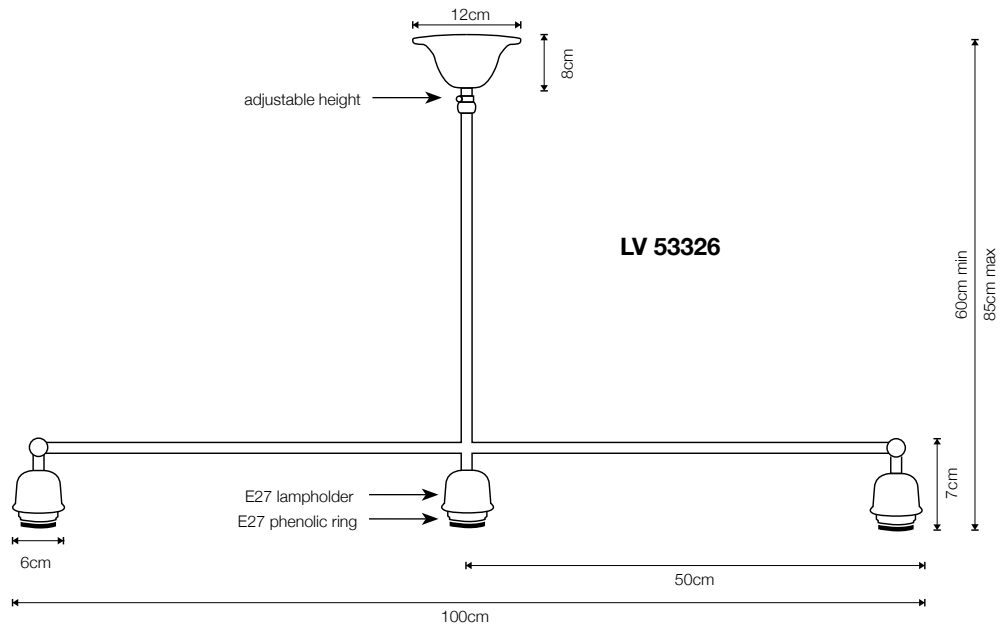

Old pharmacy

Technical data for use with
lampshades