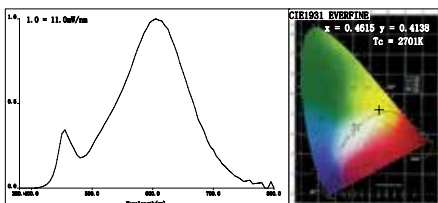

Base	E27
Power	5W (replaces 40W)
Lumen	400LM
Ra	80
Dimmable	✗
Lifetime	25.000h
Beam Angle	200°
Size	Ø 45 / H = 72mm
Temperature	2700K
Voltage	AC 220V
Cos φ	> 0,5
Housing	Ceramic

Light Source Test Report