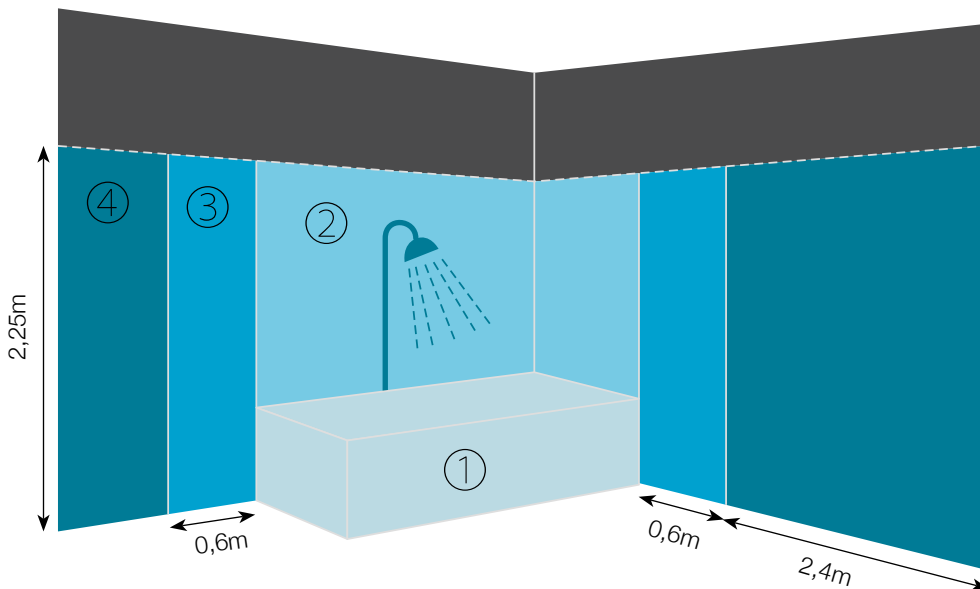

IP safety rules

First number = protection against solid objects

- IP 0x = no special protection
- IP 1x = protected against solid objects over 50mm (for example: accidental touch by a persons hands)
- IP 2x = protected against solid objects over 12mm (a persons fingers)
- IP 3x = protected against solid objects over 2,5mm (tools and wires)
- IP 4x = protected against solid objects over 1mm (tools, wires and small wires)
- IP 5x = protected against dust limited ingress
- IP 6x = totally protected against dust

Second number = protection against liquids

- IP x0 = no protection
- IP x1 = protection against vertically falling drops of water (condensation)
- IP x2 = protection against direct sprays of water up to 15° from the vertical
- IP x3 = protection against direct sprays of water up to 60° from the vertical
- IP x4 = protection against water sprayed from all directions - limited ingress permitted
- IP x5 = protection against low pressure jets of water from all directions - limited ingress
- IP x6 = protection against temporary flooding of water - limited ingress permitted (for example: use on ship decks)
- IP x7 = protection against the effect of immersion between 15cm and 1m
- IP x8 = protection against long periods of immersion under pressure