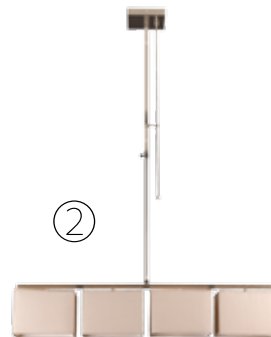

Not finding the right shade?

More than 150 different fabrics available in our tailormade shades!

+ LVO ADAP/E27/E14

Adaptor E27 -> E14 is needed for this shade!

Also available:

Pendant and shade available as set till end of stock: