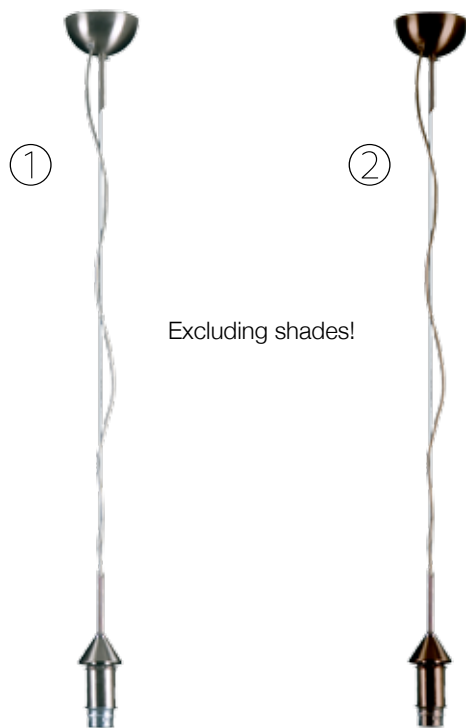

Sino / Lounge

This pendant is fortified with a steel wire and is recommended for use with our models 'Spinto', 'Cairo' and 'Diva'-series