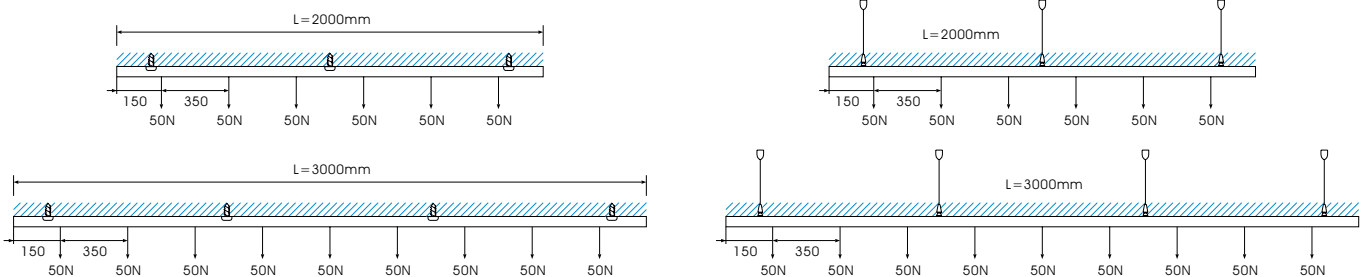

SYSTEM PLANNING

1. These components are for indoor use ONLY
2. Installation must be performed by skilled technicians who are informed about the standards and technical requirements of the appliance and its proper installation

		LV 292105/A Live end 250V MAX:16A
		LV 292106/A Live end 250V MAX:16A
		LV 292110/A L-connector 250V MAX:16A
		LV 292111/A L-connector 250V MAX:16A
		LV 292112/A T-connector 250V MAX:16A
		LV 292113/A T-connector 250V MAX:16A

EXAMPLE Display of the grounding

Maximum load