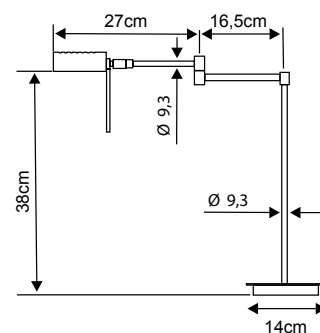

Art. No.	Color	Fitting	Power (W)	Voltage	H (cm)	W (cm)	D (cm)	LED ready
① LV 43012/G9/B	Antique brass	1 x G9 (incl)	40W max	230V	97 - 142	41	22	✓
② LV 43012/G9/NM	Nickel satin	1 x G9 (incl)	40W max	230V	97 - 142	41	22	✓
③ LV 43012/G9/CH	Chrome	1 x G9 (incl)	40W max	230V	97 - 142	41	22	✓
④ LV 73103/G9/B	Antique brass	1 x G9 (incl)	40W max	230V	38	44	14	✓
⑤ LV 73103/G9/NM	Nickel satin	1 x G9 (incl)	40W max	230V	38	44	14	✓
⑥ LV 73103/G9/CH	Chrome	1 x G9 (incl)	40W max	230V	38	44	14	✓