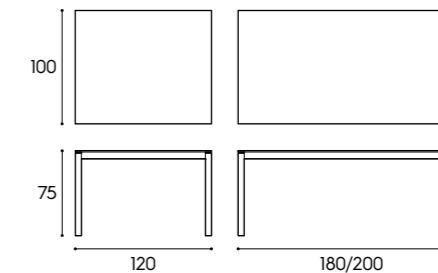

Vigo

Piano sp. 1,2 cm / 1,2 cm-thick top
vetro bianco / white glass

Gambe in metallo / Metal legs
bianco, lavagna / bianco, lavagna

Finiture immagine / Finishes pictured
bianco, vetro bianco / bianco, white glass

Presente a pag. / Featured on page
110