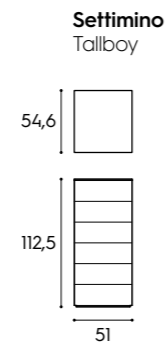

Gruppi letto

Bedroom units

Atene

Finiture / Finishes
finiture basic e smart / basic and smart finishes

Finiture immagine / Finishes pictured
olmo shade / olmo shade

Presente a pag. / Featured on page
147