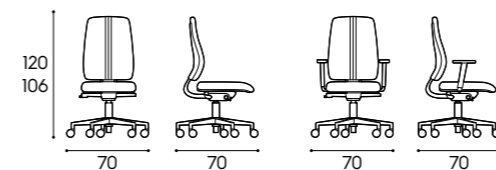

Sedie su ruote

Swivel chairs

Assen

Struttura / Frame
in nylon e rete / in nylon and mesh
nero / black

Seduta imbottita / Padded seat
tessuti per sedie su ruote
swivel chair fabrics

Basamento a 5 razze girevole
5-star swivel base
nero, cromato / black, chrome

Finiture immagine / Finishes pictured
TL32, nero / TL32, black

York

Struttura / Frame
in polipropilene e rete o polipropilene
in polypropylene and mesh
or polypropylene
nero / black

Seduta imbottita / Padded seat
tessuti per sedie su ruote
swivel chair fabrics

Basamento a 5 razze girevole
5-star swivel base
nero, cromato / black, chrome

Finiture immagine / Finishes pictured
TL32, nero / TL32, black

Basilea

Struttura / Frame
in tecnopolimero / in technopolymer
nero / black

Sedia imbottita / Padded chair
tessuti per sedie su ruote
swivel chair fabrics

Basamento a 5 razze girevole
5-star swivel base
nero, cromato / black, chrome

Finiture immagine / Finishes pictured
TL32, nero / TL32, black

Montreal

Struttura / Frame
in polipropilene / in polypropylene
nero / black

Sedia imbottita / Padded chair
tessuti per sedie su ruote
swivel chair fabrics

Basamento a 5 razze girevole
5-star swivel base
nero, cromato / black, chrome

Finiture immagine / Finishes pictured
TL32, nero / TL32, black

Sofia

Struttura / Frame
in tecnopolimero e rete
in technopolymer and mesh
nero / black

Seduta imbottita / Padded seat
tessuti per sedie su ruote
swivel chair fabrics

Basamento a 5 razze girevole
5-star swivel base
nero, cromato / black, chrome

Finiture immagine / Finishes pictured
TL32, nero / TL32, black

Laki

Struttura / Frame
in tecnopolimero / in technopolymer
nero / black

Sedia imbottita / Padded chair
TL30 e TL32 / TL30 and TL32

Basamento a 5 razze girevole
5-star swivel base
nero / black