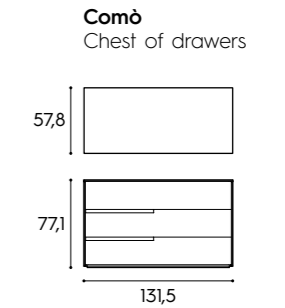

Bonn

Finiture / Finishes
finiture basic e smart / basic and smart finishes

Finiture immagine / Finishes pictured
basalto, calce / basalto, calce

Presente a pag. / Featured on page
188