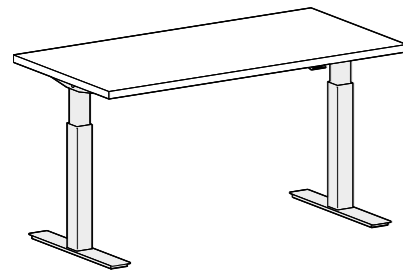

Scrivanie dinamiche

Sit-stand desks

Scrivanie dinamiche

Sit-stand desks