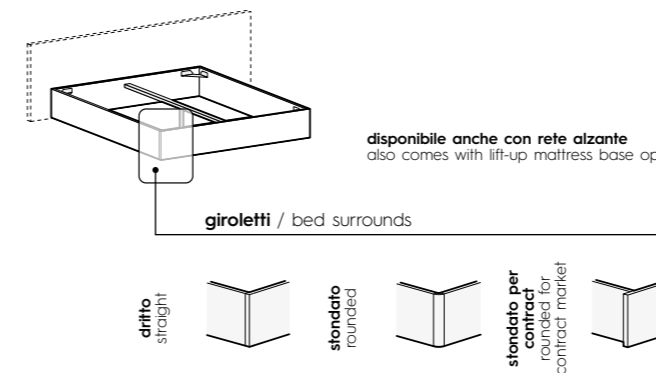

Turca R290 / Platform bed R290