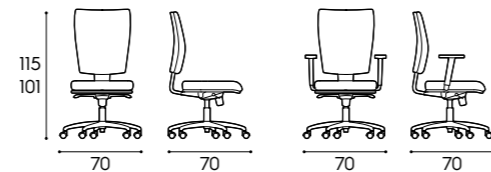

Sedie su ruote

Swivel chairs

Assen

Struttura / Frame
in nylon e rete / in nylon and mesh
nero / black

Seduta imbottita / Padded seat
tessuti per sedie su ruote
swivel chair fabrics

Basamento a 5 razze girevole
5-star swivel base
nero, cromato / black, chrome

Finiture immagine / Finishes pictured
TL32, nero / TL32, black

York

Struttura / Frame
in polipropilene e rete o polipropilene
in polypropylene and mesh
or polypropylene
nero / black

Seduta imbottita / Padded seat
tessuti per sedie su ruote
swivel chair fabrics

Basamento a 5 razze girevole
5-star swivel base
nero, cromato / black, chrome

Finiture immagine / Finishes pictured
TL32, nero / TL32, black

Basilea

Struttura / Frame
in tecnopolimero / in technopolymer
nero / black

Sedia imbottita / Padded chair
tessuti per sedie su ruote
swivel chair fabrics

Basamento a 5 razze girevole
5-star swivel base
nero, cromato / black, chrome

Finiture immagine / Finishes pictured
TL32, nero / TL32, black

Montreal

Struttura / Frame
in polipropilene / in polypropylene
nero / black

Sedia imbottita / Padded chair
tessuti per sedie su ruote
swivel chair fabrics

Basamento a 5 razze girevole
5-star swivel base
nero, cromato / black, chrome

Finiture immagine / Finishes pictured
TL32, nero / TL32, black

Sofia

Struttura / Frame
in tecnopolimero e rete
in technopolymer and mesh
nero / black

Seduta imbottita / Padded seat
tessuti per sedie su ruote
swivel chair fabrics

Basamento a 5 razze girevole
5-star swivel base
nero, cromato / black, chrome

Finiture immagine / Finishes pictured
TL32, nero / TL32, black

Laki

Struttura / Frame
in tecnopolimero / in technopolymer
nero / black

Sedia imbottita / Padded chair
TL30 e TL32 / TL30 and TL32

Basamento a 5 razze girevole
5-star swivel base
nero / black