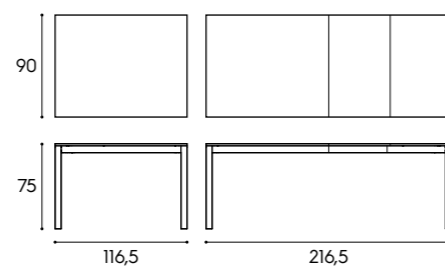

Nizza Large

Piano sp. 1,8 cm / 1,8 cm-thick top
finiture basic e smart / basic and smart finishes

Gambe in metallo / Metal legs
bianco, lavagna / bianco, lavagna

Finiture immagine / Finishes pictured
bianco / bianco

Presente a pag. / Featured on page
90, 101