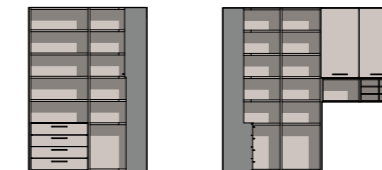

composizione dispensa
pantry configuration

L / W 186 cm	L / W 276 cm
H / H 257,9 cm	H / H 257,9 cm
P / D 47,6 cm	P / D 44,5 cm

elementi / elements

cabina a spalla

walk-in closet system with load-bearing side panels

libreria sospesa / wall-mounted bookcase

casellari / shelving units

finiture / finishes

cashmere / cashmere

titanio / titanio