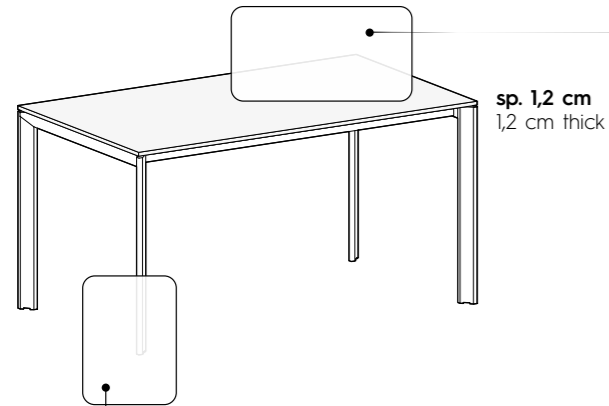

Scrivanie spessore 1,2 cm

1,2 cm-thick desks

sp. 1,2 cm
1,2 cm thick

piano / top

Piano nobilitato sp. 1,2 cm / 1,2 cm-thick foil-wrapped top
finiture basic e smart / basic and smart finishes

L x P / W x D
120/140/160/180/200/250 x
60/80/100/120 cm

Doppio / Double

L x P / W x D
120/140/160/180/200/250 x 165 cm

Circolare / Circular

Ø
125/145 cm

Sagomato / Shaped

L x P / W x D
160/180 x 80/100 - 80/120 cm

Presente a pag. / Featured on page
73, 116

Piano in vetro sp. 1,2 cm / 1,2 cm-thick glass top

bianco / bianco

L x P / W x D
120/140/160/180 x 60 cm
120/140/160/180/200 x 80 cm
120/180/200 x 100/120 cm

Doppio / Double

L x P / W x D
120/140/160/180/200 x 165 cm

gambe / legs

H / H
73,8 cm

H / H
73,8 cm

H / H
73,8 cm

H / H
13,3/15,1 cm

H / H
73,8 cm

Esempi di composizione / Examples of configuration