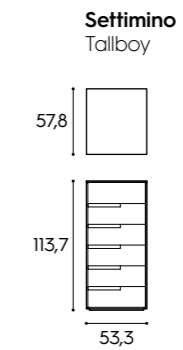

Bonn

Finiture / Finishes
finiture basic e smart / basic and smart finishes

Finiture immagine / Finishes pictured
basalto, calce / basalto, calce

Presente a pag. / Featured on page
188