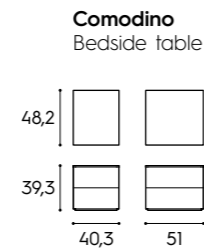

Gruppi letto

Bedroom units

Atene

Finiture / Finishes
finiture basic e smart / basic and smart finishes

Finiture immagine / Finishes pictured
olmo shade / olmo shade

Presente a pag. / Featured on page
147