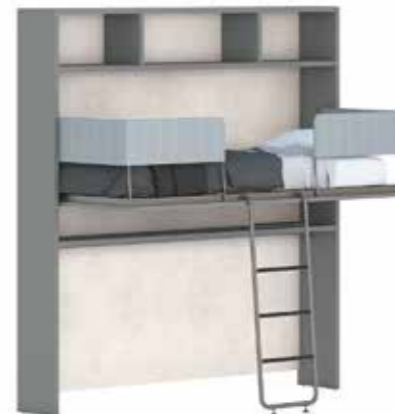

P / D
110/120 cm

Libreria / Bookcase

L x P x H / W x D x H
210 x 33/43 x 221,3/239,6/257,9/294,5 cm

Rete / Mattress base

L x P / W x D
80 x 190 cm

Finiture / Finishes

finiture basic e smart
basic and smart finishes

Finiture immagine / Finishes pictured

cemento, calce / cemento, calce