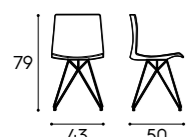

Seduta in tecnopolimero
Technopolymer seat
J00, J10, J23, J36 / J00, J10, J23, J36

Basamento R1 in metallo
Metal R1 base
bianco / white

Finiture immagine / Finishes pictured
J00 / J00