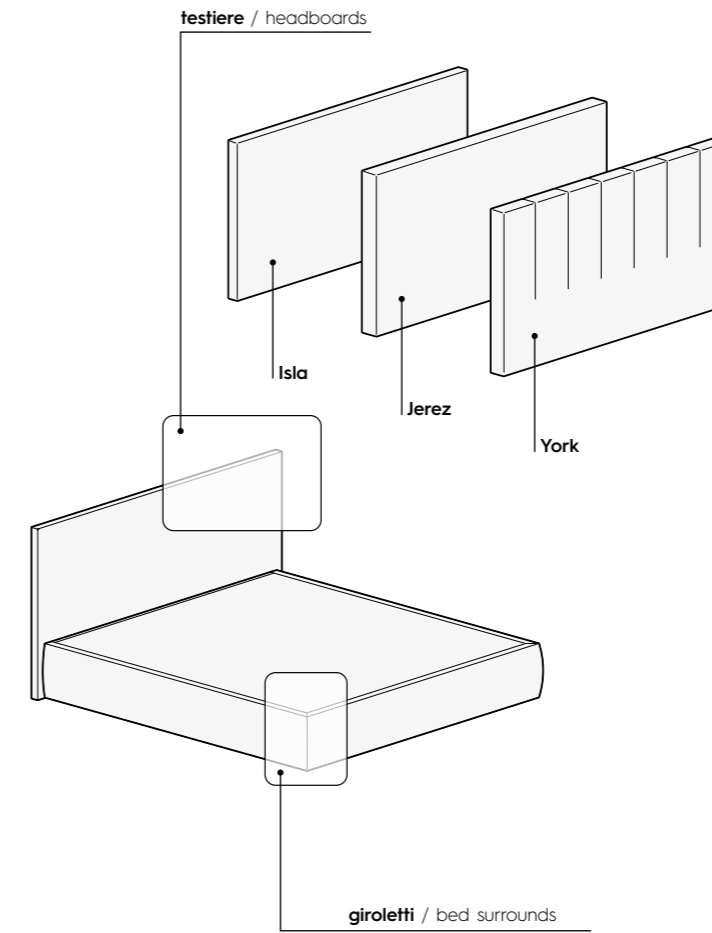

Letti imbottiti
Padded beds