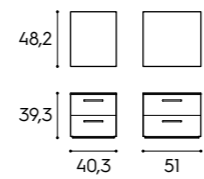

Finiture immagine / Finishes pictured

rovere cotto, cemento / rovere cotto, cemento

Presente a pag. / Featured on page

180

Comodino
Bedside table