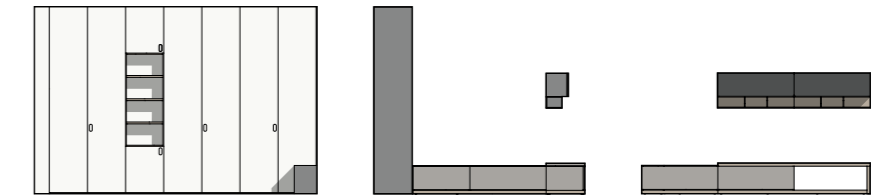

parete attrezzata
wall system

L / W 445 cm
H / H 294,5 cm
P / D 60,6 cm

L / W 332 cm
H / H 294,5 cm
P / D 35,8 cm

L / W 360 cm
H / H 190 cm
P / D 61 cm

elementi / elements

armadio battente / hinged door wardrobe
basi in appoggio / sit-on-top base units
pedana h 5,7 cm / plinth H 5,7 cm
piano in appoggio / sit-on-top top
pensili / wall units
casellari Zip12 / Zip12 shelving units

finiture / finishes

bianco / bianco
intonaco / intonaco
noce naturale / noce naturale
lavagna / lavagna