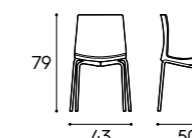

Sedie Chairs

Sedia in tecnopolimero
Technopolymer chair
J00, J21, J54 / J00, J21, J54

Finiture immagine / Finishes pictured
J54 / J54

Presente a pag. / Featured on page
65, 127

Sedia in tecnopolimero
Technopolymer chair
J00 / J00

Finiture immagine / Finishes pictured
J00 / J00

Presente a pag. / Featured on page
73

Sedie imbottite Upholstered chairs

Seduta imbottita / Upholstered chair
tutti i tessuti e feltro
all fabrics and felt

Basamento R1 in metallo
Metal R1 base
bianco / white

Finiture immagine / Finishes pictured
smooth T175, bianco / smooth T175, white

Presente a pag. / Featured on page
49, 77, 101, 175

Seduta imbottita / Upholstered chair
tutti i tessuti e feltro
all fabrics and felt

Basamento R2 in metallo
Metal R2 base
bianco, nero / white, black

Finiture immagine / Finishes pictured
feltro TF23, bianco / felt TF23, white

Presente a pag. / Featured on page
87, 145, 185

Seduta in tecnopolimero
Technopolymer seat
J00, J10, J23, J36 / J00, J10, J23, J36

Basamento R1 in metallo
Metal R1 base
bianco / white

Finiture immagine / Finishes pictured
J00 / J00

Seduta in tecnopolimero
Technopolymer seat
J00, J10, J23, J36 / J00, J10, J23, J36

Basamento R2 in metallo
Metal R2 base
bianco, nero / white, black

Finiture immagine / Finishes pictured
J10, nero / J10, black

Presente a pag. / Featured on page
21, 56, 110, 122

Seduta in ecopelle e gambe in metallo
Imitation leather seat and metal legs
bianco, testa di moro / white, dark brown

Finiture immagine / Finishes pictured
testa di moro / dark brown

Presente a pag. / Featured on page
63, 90, 104, 116