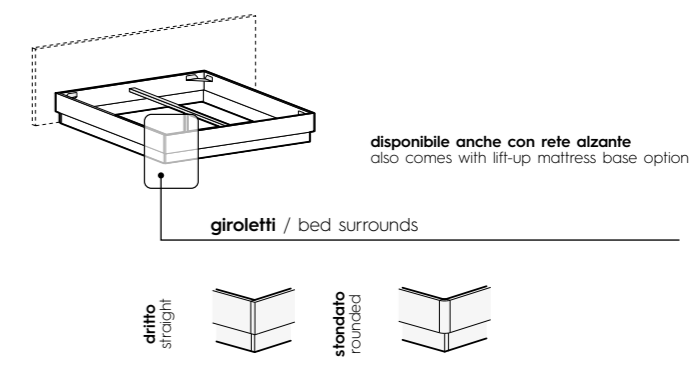

Turca R18Z / Platform bed R18Z