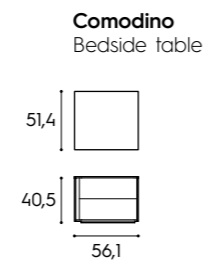

Bilbao

Finiture / Finishes
finiture basic e smart / basic and smart finishes

Finiture immagine / Finishes pictured
cemento, frassino chiaro / cemento, frassino chiaro

Presente a pag. / Featured on page
151, 171