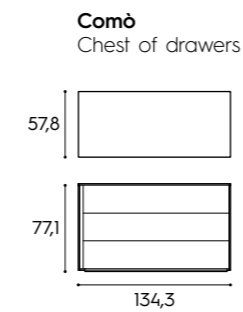

Bilbao

Finiture / Finishes
finiture basic e smart / basic and smart finishes

Finiture immagine / Finishes pictured
cemento, frassino chiaro / cemento, frassino chiaro

Presente a pag. / Featured on page
151, 171