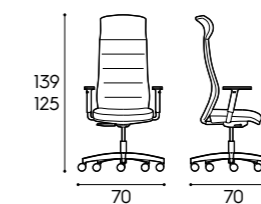

Struttura / Frame
in polipropilene / in polypropylene
nero / black

Sedia imbottita / Padded chair
tessuti per sedie su ruote
swivel chair fabrics

Basamento a 5 razze girevole
5-star swivel base
nero, cromato / black, chrome

Finiture immagine / Finishes pictured
TL32, nero / TL32, black