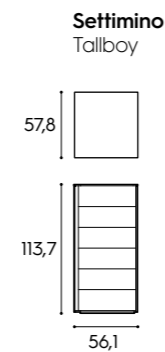

Bilbao

Finiture / Finishes
finiture basic e smart / basic and smart finishes

Finiture immagine / Finishes pictured
cemento, frassino chiaro / cemento, frassino chiaro

Presente a pag. / Featured on page
151, 171