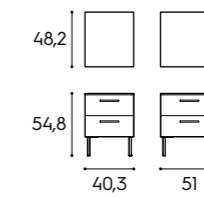

Finiture immagine / Finishes pictured

intonaco, cemento / intonaco, cemento

Presente a pag. / Featured on page

183

Comodino
Bedside table