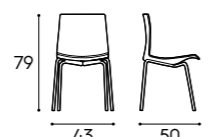

Sedie Chairs

Sedia in tecnopolimero
Technopolymer chair
J00, J21, J54 / J00, J21, J54

Finiture immagine / Finishes pictured
J54 / J54

Presente a pag. / Featured on page
65, 127

Sedia in tecnopolimero
Technopolymer chair
J00 / J00

Finiture immagine / Finishes pictured
J00 / J00

Presente a pag. / Featured on page
73

Sedie imbottite Upholstered chairs

Seduta imbottita / Upholstered chair
tutti i tessuti e feltro
all fabrics and felt

Basamento R1 in metallo
Metal R1 base
bianco / white

Finiture immagine / Finishes pictured
smooth T175, bianco / smooth T175, white

Presente a pag. / Featured on page
49, 77, 101, 175

Seduta imbottita / Upholstered chair
tutti i tessuti e feltro
all fabrics and felt

Basamento R2 in metallo
Metal R2 base
bianco, nero / white, black

Finiture immagine / Finishes pictured
feltro TF23, bianco / felt TF23, white

Presente a pag. / Featured on page
87, 145, 185

Seduta in tecnopolimero
Technopolymer seat
J00, J10, J23, J36 / J00, J10, J23, J36

Basamento R1 in metallo
Metal R1 base
bianco / white

Finiture immagine / Finishes pictured
J00 / J00

Seduta in tecnopolimero
Technopolymer seat
J00, J10, J23, J36 / J00, J10, J23, J36

Basamento R2 in metallo
Metal R2 base
bianco, nero / white, black

Finiture immagine / Finishes pictured
J10, nero / J10, black

Presente a pag. / Featured on page
21, 56, 110, 122

Seduta in ecopelle e gambe in metallo
Imitation leather seat and metal legs
bianco, testa di moro / white, dark brown

Finiture immagine / Finishes pictured
testa di moro / dark brown

Presente a pag. / Featured on page
63, 90, 104, 116