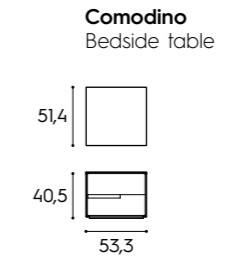

Bonn

Finiture / Finishes
finiture basic e smart / basic and smart finishes

Finiture immagine / Finishes pictured
basalto, calce / basalto, calce

Presente a pag. / Featured on page
188