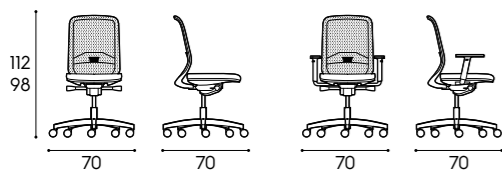

Sedie su ruote

Swivel chairs

Assen

Struttura / Frame
in nylon e rete / in nylon and mesh
nero / black

Seduta imbottita / Padded seat
tessuti per sedie su ruote
swivel chair fabrics

Basamento a 5 razze girevole
5-star swivel base
nero, cromato / black, chrome

Finiture immagine / Finishes pictured
TL32, nero / TL32, black

York

Struttura / Frame
in polipropilene e rete o polipropilene
in polypropylene and mesh
or polypropylene
nero / black

Seduta imbottita / Padded seat
tessuti per sedie su ruote
swivel chair fabrics

Basamento a 5 razze girevole
5-star swivel base
nero, cromato / black, chrome

Finiture immagine / Finishes pictured
TL32, nero / TL32, black

Basilea

Struttura / Frame
in tecnopolimero / in technopolymer
nero / black

Sedia imbottita / Padded chair
tessuti per sedie su ruote
swivel chair fabrics

Basamento a 5 razze girevole
5-star swivel base
nero, cromato / black, chrome

Finiture immagine / Finishes pictured
TL32, nero / TL32, black

Montreal

Struttura / Frame
in polipropilene / in polypropylene
nero / black

Sedia imbottita / Padded chair
tessuti per sedie su ruote
swivel chair fabrics

Basamento a 5 razze girevole
5-star swivel base
nero, cromato / black, chrome

Finiture immagine / Finishes pictured
TL32, nero / TL32, black

Sofia

Struttura / Frame
in tecnopolimero e rete
in technopolymer and mesh
nero / black

Seduta imbottita / Padded seat
tessuti per sedie su ruote
swivel chair fabrics

Basamento a 5 razze girevole
5-star swivel base
nero, cromato / black, chrome

Finiture immagine / Finishes pictured
TL32, nero / TL32, black

Laki

Struttura / Frame
in tecnopolimero / in technopolymer
nero / black

Sedia imbottita / Padded chair
TL30 e TL32 / TL30 and TL32

Basamento a 5 razze girevole
5-star swivel base
nero / black