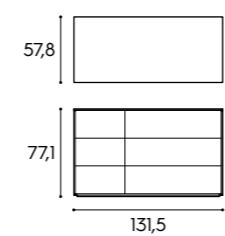

Comò
Chest of drawers