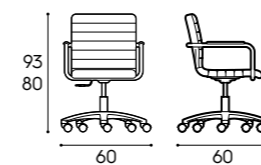

Sedie su ruote

Swivel chairs

Assen

Struttura / Frame
in nylon e rete / in nylon and mesh
nero / black

Seduta imbottita / Padded seat
tessuti per sedie su ruote
swivel chair fabrics

Basamento a 5 razze girevole
5-star swivel base
nero, cromato / black, chrome

Finiture immagine / Finishes pictured
TL32, nero / TL32, black

York

Struttura / Frame
in polipropilene e rete o polipropilene
in polypropylene and mesh
or polypropylene
nero / black

Seduta imbottita / Padded seat
tessuti per sedie su ruote
swivel chair fabrics

Basamento a 5 razze girevole
5-star swivel base
nero, cromato / black, chrome

Finiture immagine / Finishes pictured
TL32, nero / TL32, black

Basilea

Struttura / Frame
in tecnopolimero / in technopolymer
nero / black

Sedia imbottita / Padded chair
tessuti per sedie su ruote
swivel chair fabrics

Basamento a 5 razze girevole
5-star swivel base
nero, cromato / black, chrome

Finiture immagine / Finishes pictured
TL32, nero / TL32, black

Montreal

Struttura / Frame
in polipropilene / in polypropylene
nero / black

Sedia imbottita / Padded chair
tessuti per sedie su ruote
swivel chair fabrics

Basamento a 5 razze girevole
5-star swivel base
nero, cromato / black, chrome

Finiture immagine / Finishes pictured
TL32, nero / TL32, black

Sofia

Struttura / Frame
in tecnopolimero e rete
in technopolymer and mesh
nero / black

Seduta imbottita / Padded seat
tessuti per sedie su ruote
swivel chair fabrics

Basamento a 5 razze girevole
5-star swivel base
nero, cromato / black, chrome

Finiture immagine / Finishes pictured
TL32, nero / TL32, black

Laki

Struttura / Frame
in tecnopolimero / in technopolymer
nero / black

Sedia imbottita / Padded chair
TL30 e TL32 / TL30 and TL32

Basamento a 5 razze girevole
5-star swivel base
nero / black