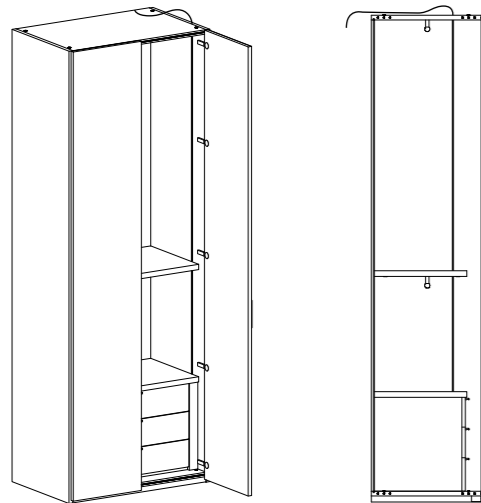

Accessori elettrici

Electrical accessories

Finitura / Finish
brunito / bronze

Finitura in metallo / Metal finish
brunito / bronze

Finitura / Finish
metacrilato / methacrylate

Finitura in metallo / Metal finish
brunito / bronze

chiusa / closed

aperta / open

Luce LED verticale per armadio e cabina armadio
Vertical LED light for wardrobe and walk-in closet

Consumo singolo / Wattage per light
10 W/m 24 V

Adeguabile a misura
Can be adjusted to size

Finiture / Finishes
bianco, lavagna / bianco, lavagna

Luce / Light
warm white / warm white