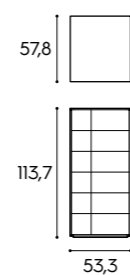

Settimino
Tallboy