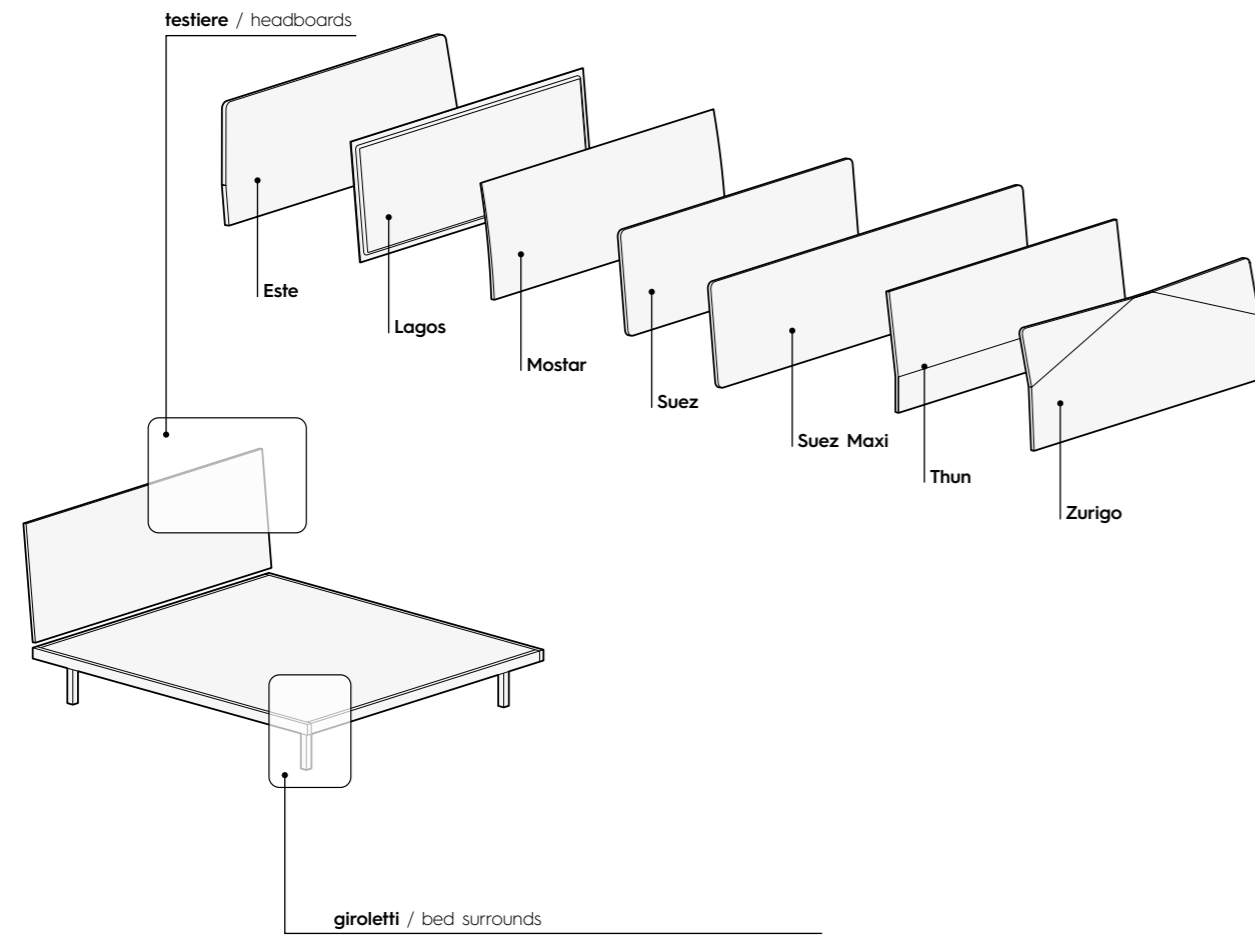

Letti componibili

Modular beds

Letti in nobilitato
Beds in foil-wrapped finish