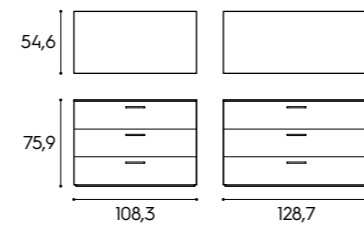

Comò
Chest of drawers