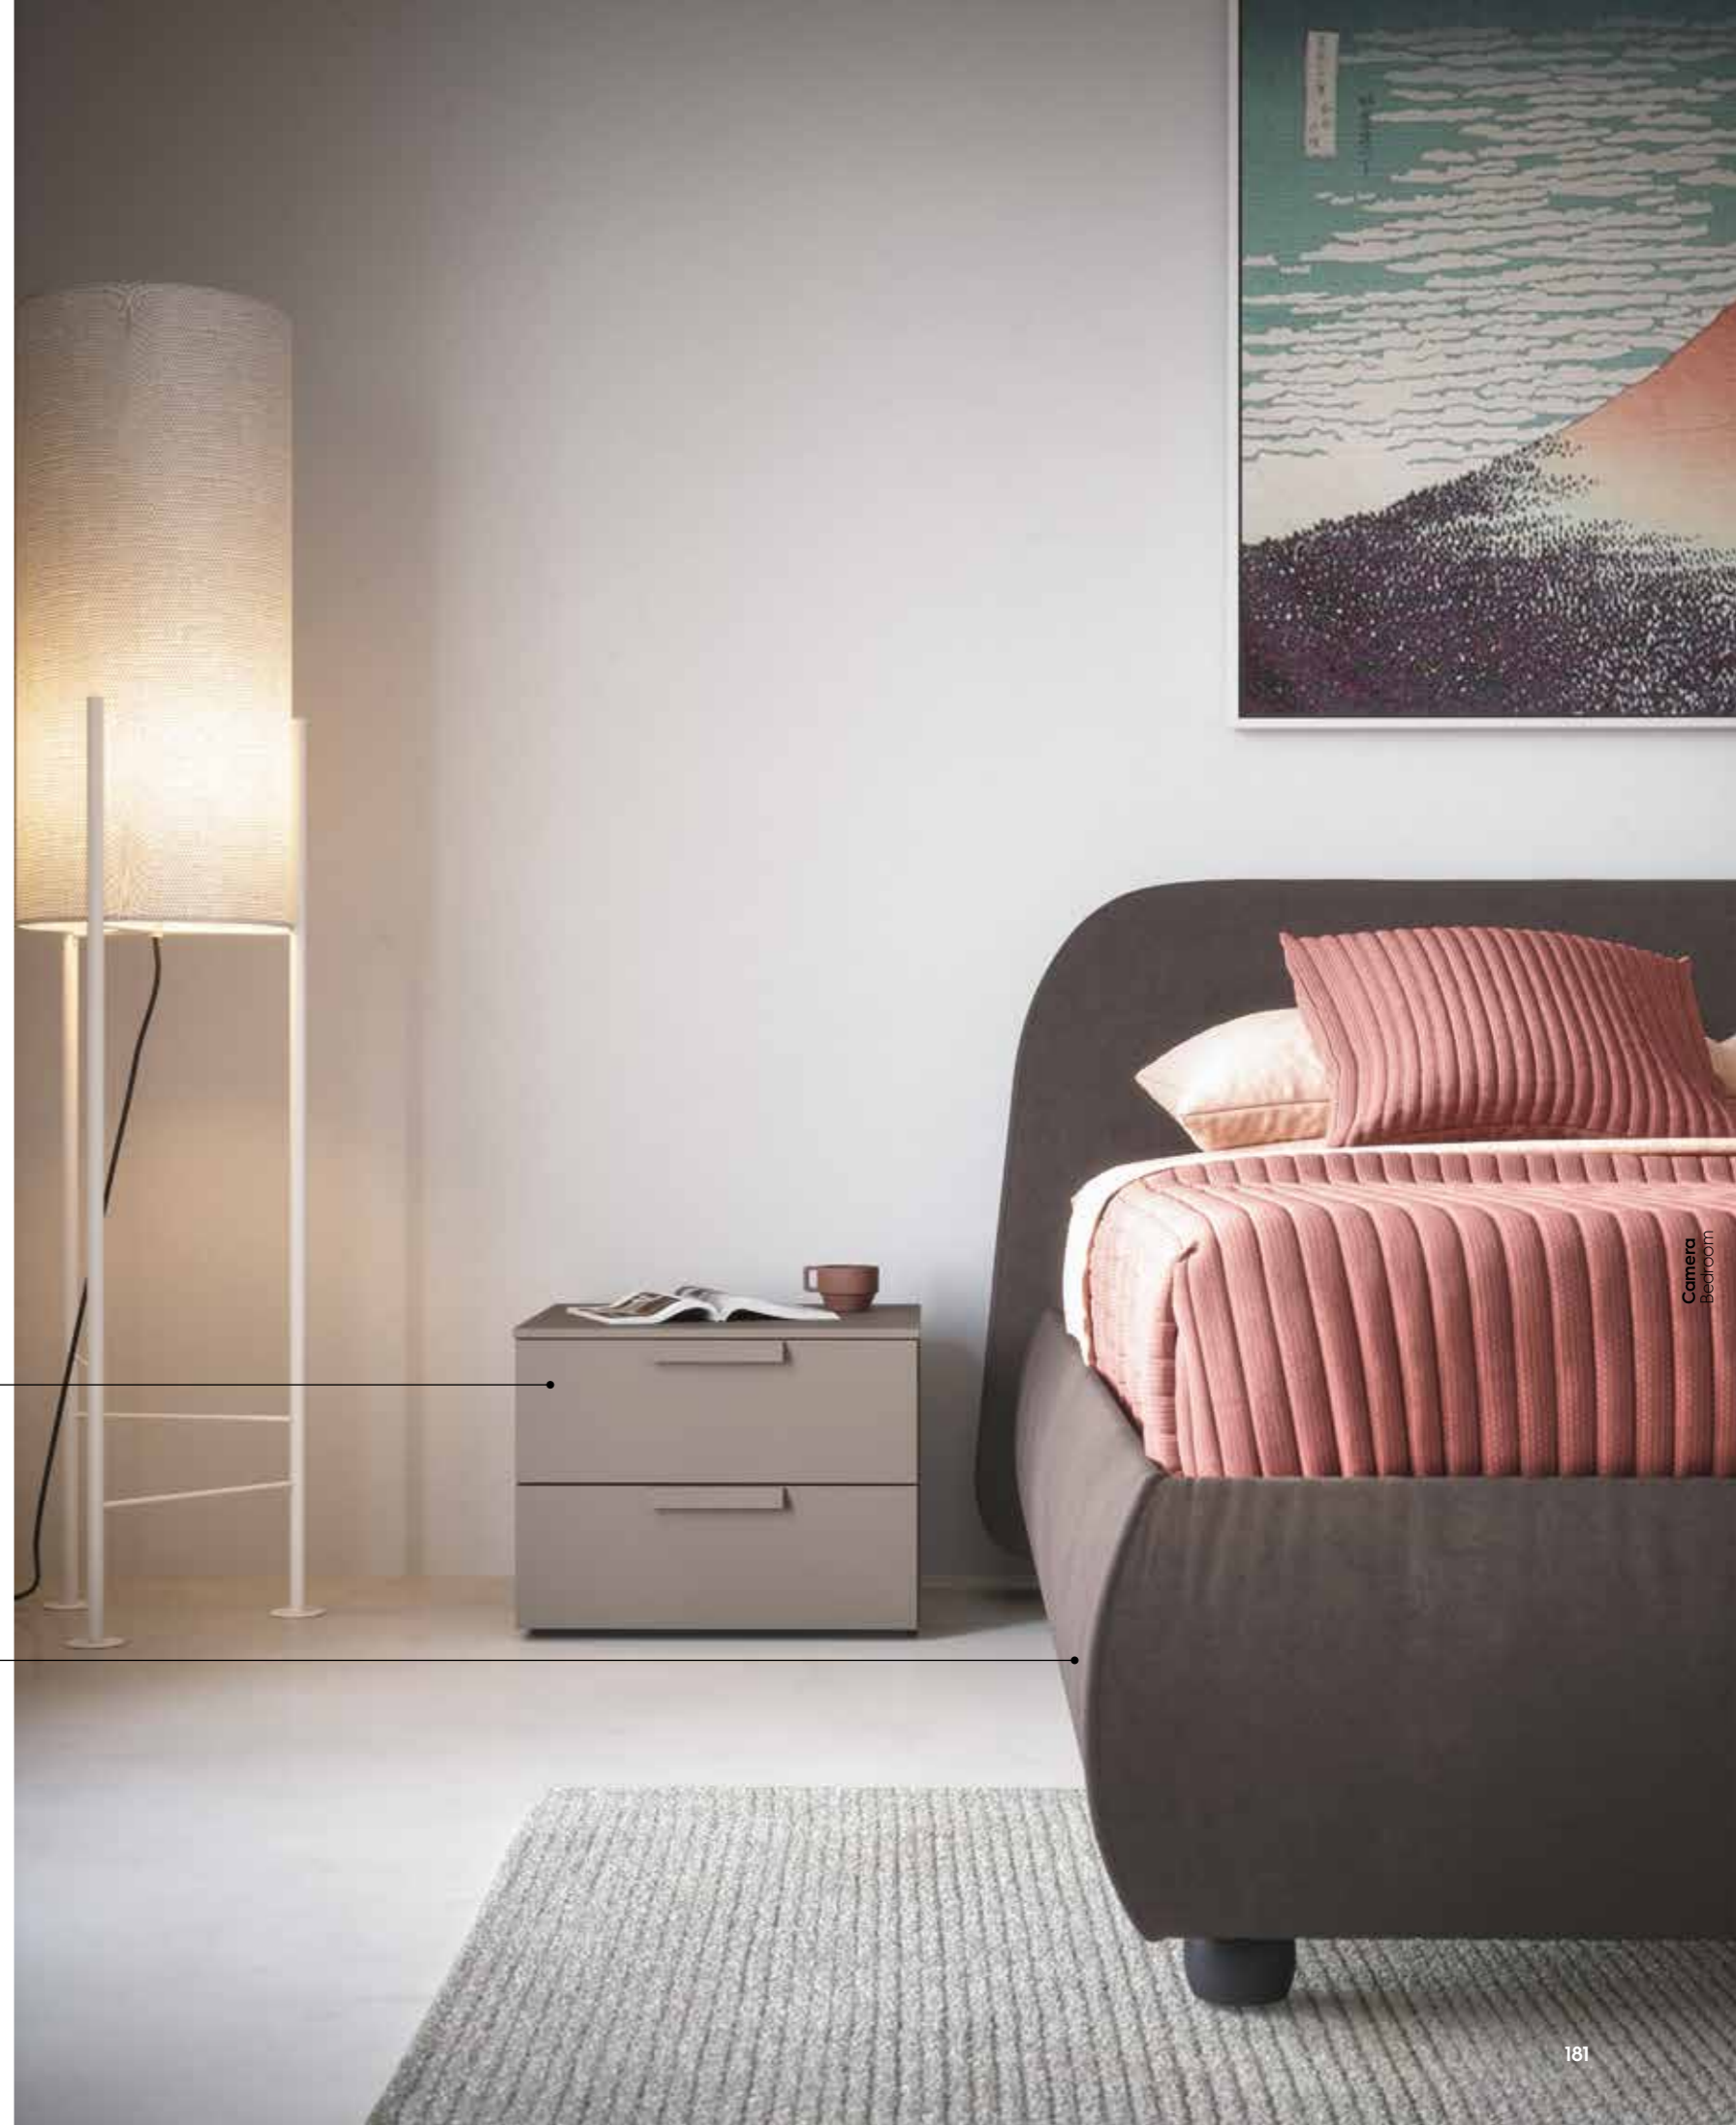

finiture / finishes

basalto / basalto
olmo shade / olmo shade

comodino Oslo / Oslo bedside table
basalto - pag. 326 / basalto - page 326

letto Kora / Kora bed
spot T549 - pag. 315 / spot T549 - page 315