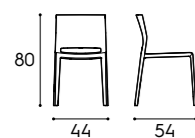

Sedie Chairs

Sedia in tecnopolimero
Technopolymer chair
J00, J21, J54 / J00, J21, J54

Finiture immagine / Finishes pictured
J54 / J54

Presente a pag. / Featured on page
65, 127

Sedia in tecnopolimero
Technopolymer chair
J00 / J00

Finiture immagine / Finishes pictured
J00 / J00

Presente a pag. / Featured on page
73

Sedie imbottite Upholstered chairs

Seduta imbottita / Upholstered chair
tutti i tessuti e feltro
all fabrics and felt

Basamento R1 in metallo
Metal R1 base
bianco / white

Finiture immagine / Finishes pictured
smooth T175, bianco / smooth T175, white

Presente a pag. / Featured on page
49, 77, 101, 175

Seduta imbottita / Upholstered chair
tutti i tessuti e feltro
all fabrics and felt

Basamento R2 in metallo
Metal R2 base
bianco, nero / white, black

Finiture immagine / Finishes pictured
feltro TF23, bianco / felt TF23, white

Presente a pag. / Featured on page
87, 145, 185

Seduta in tecnopolimero
Technopolymer seat
J00, J10, J23, J36 / J00, J10, J23, J36

Basamento R1 in metallo
Metal R1 base
bianco / white

Finiture immagine / Finishes pictured
J00 / J00

Seduta in tecnopolimero
Technopolymer seat
J00, J10, J23, J36 / J00, J10, J23, J36

Basamento R2 in metallo
Metal R2 base
bianco, nero / white, black

Finiture immagine / Finishes pictured
J10, nero / J10, black

Presente a pag. / Featured on page
21, 56, 110, 122

Seduta in ecopelle e gambe in metallo
Imitation leather seat and metal legs
bianco, testa di moro / white, dark brown

Finiture immagine / Finishes pictured
testa di moro / dark brown

Presente a pag. / Featured on page
63, 90, 104, 116