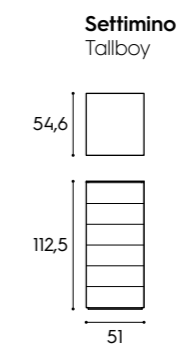

Londra

Finiture / Finishes
olmo shade, nuvola, noce naturale, frassino chiaro, rovere cotto
olmo shade, nuvola, noce naturale, frassino chiaro, rovere cotto

Finiture immagine / Finishes pictured
nuvola / nuvola

Presente a pag. / Featured on page
160