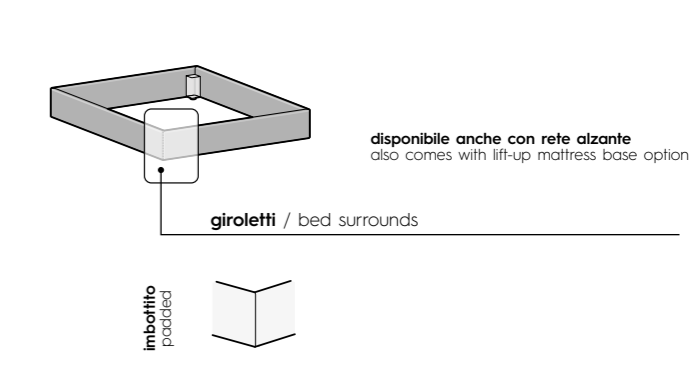

Turca imbottita / Padded platform bed