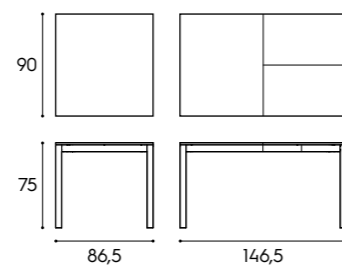

Tavoli

Tables

Nizza Small

Piano sp. 1,8 cm / 1,8 cm-thick top
finiture basic e smart / basic and smart finishes

Gambe in metallo / Metal legs
bianco, lavagna / bianco, lavagna

Finiture immagine / Finishes pictured
bianco / bianco