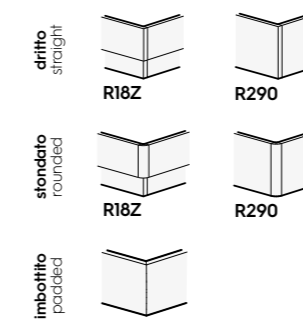

Letti imbottiti
Padded beds