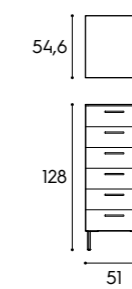

Settimino
Tallboy