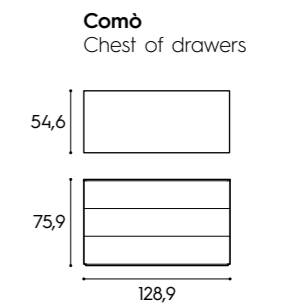

Londra

Finiture / Finishes
olmo shade, nuvola, noce naturale, frassino chiaro, rovere cotto
olmo shade, nuvola, noce naturale, frassino chiaro, rovere cotto

Finiture immagine / Finishes pictured
nuvola / nuvola

Presente a pag. / Featured on page
160