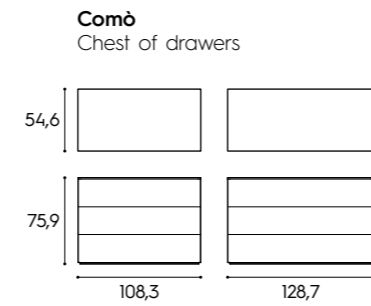

Gruppi letto

Bedroom units

Atene

Finiture / Finishes
finiture basic e smart / basic and smart finishes

Finiture immagine / Finishes pictured
olmo shade / olmo shade

Presente a pag. / Featured on page
147