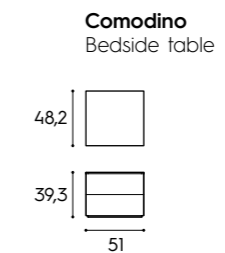

Londra

Finiture / Finishes
olmo shade, nuvola, noce naturale, frassino chiaro, rovere cotto
olmo shade, nuvola, noce naturale, frassino chiaro, rovere cotto

Finiture immagine / Finishes pictured
nuvola / nuvola

Presente a pag. / Featured on page
160