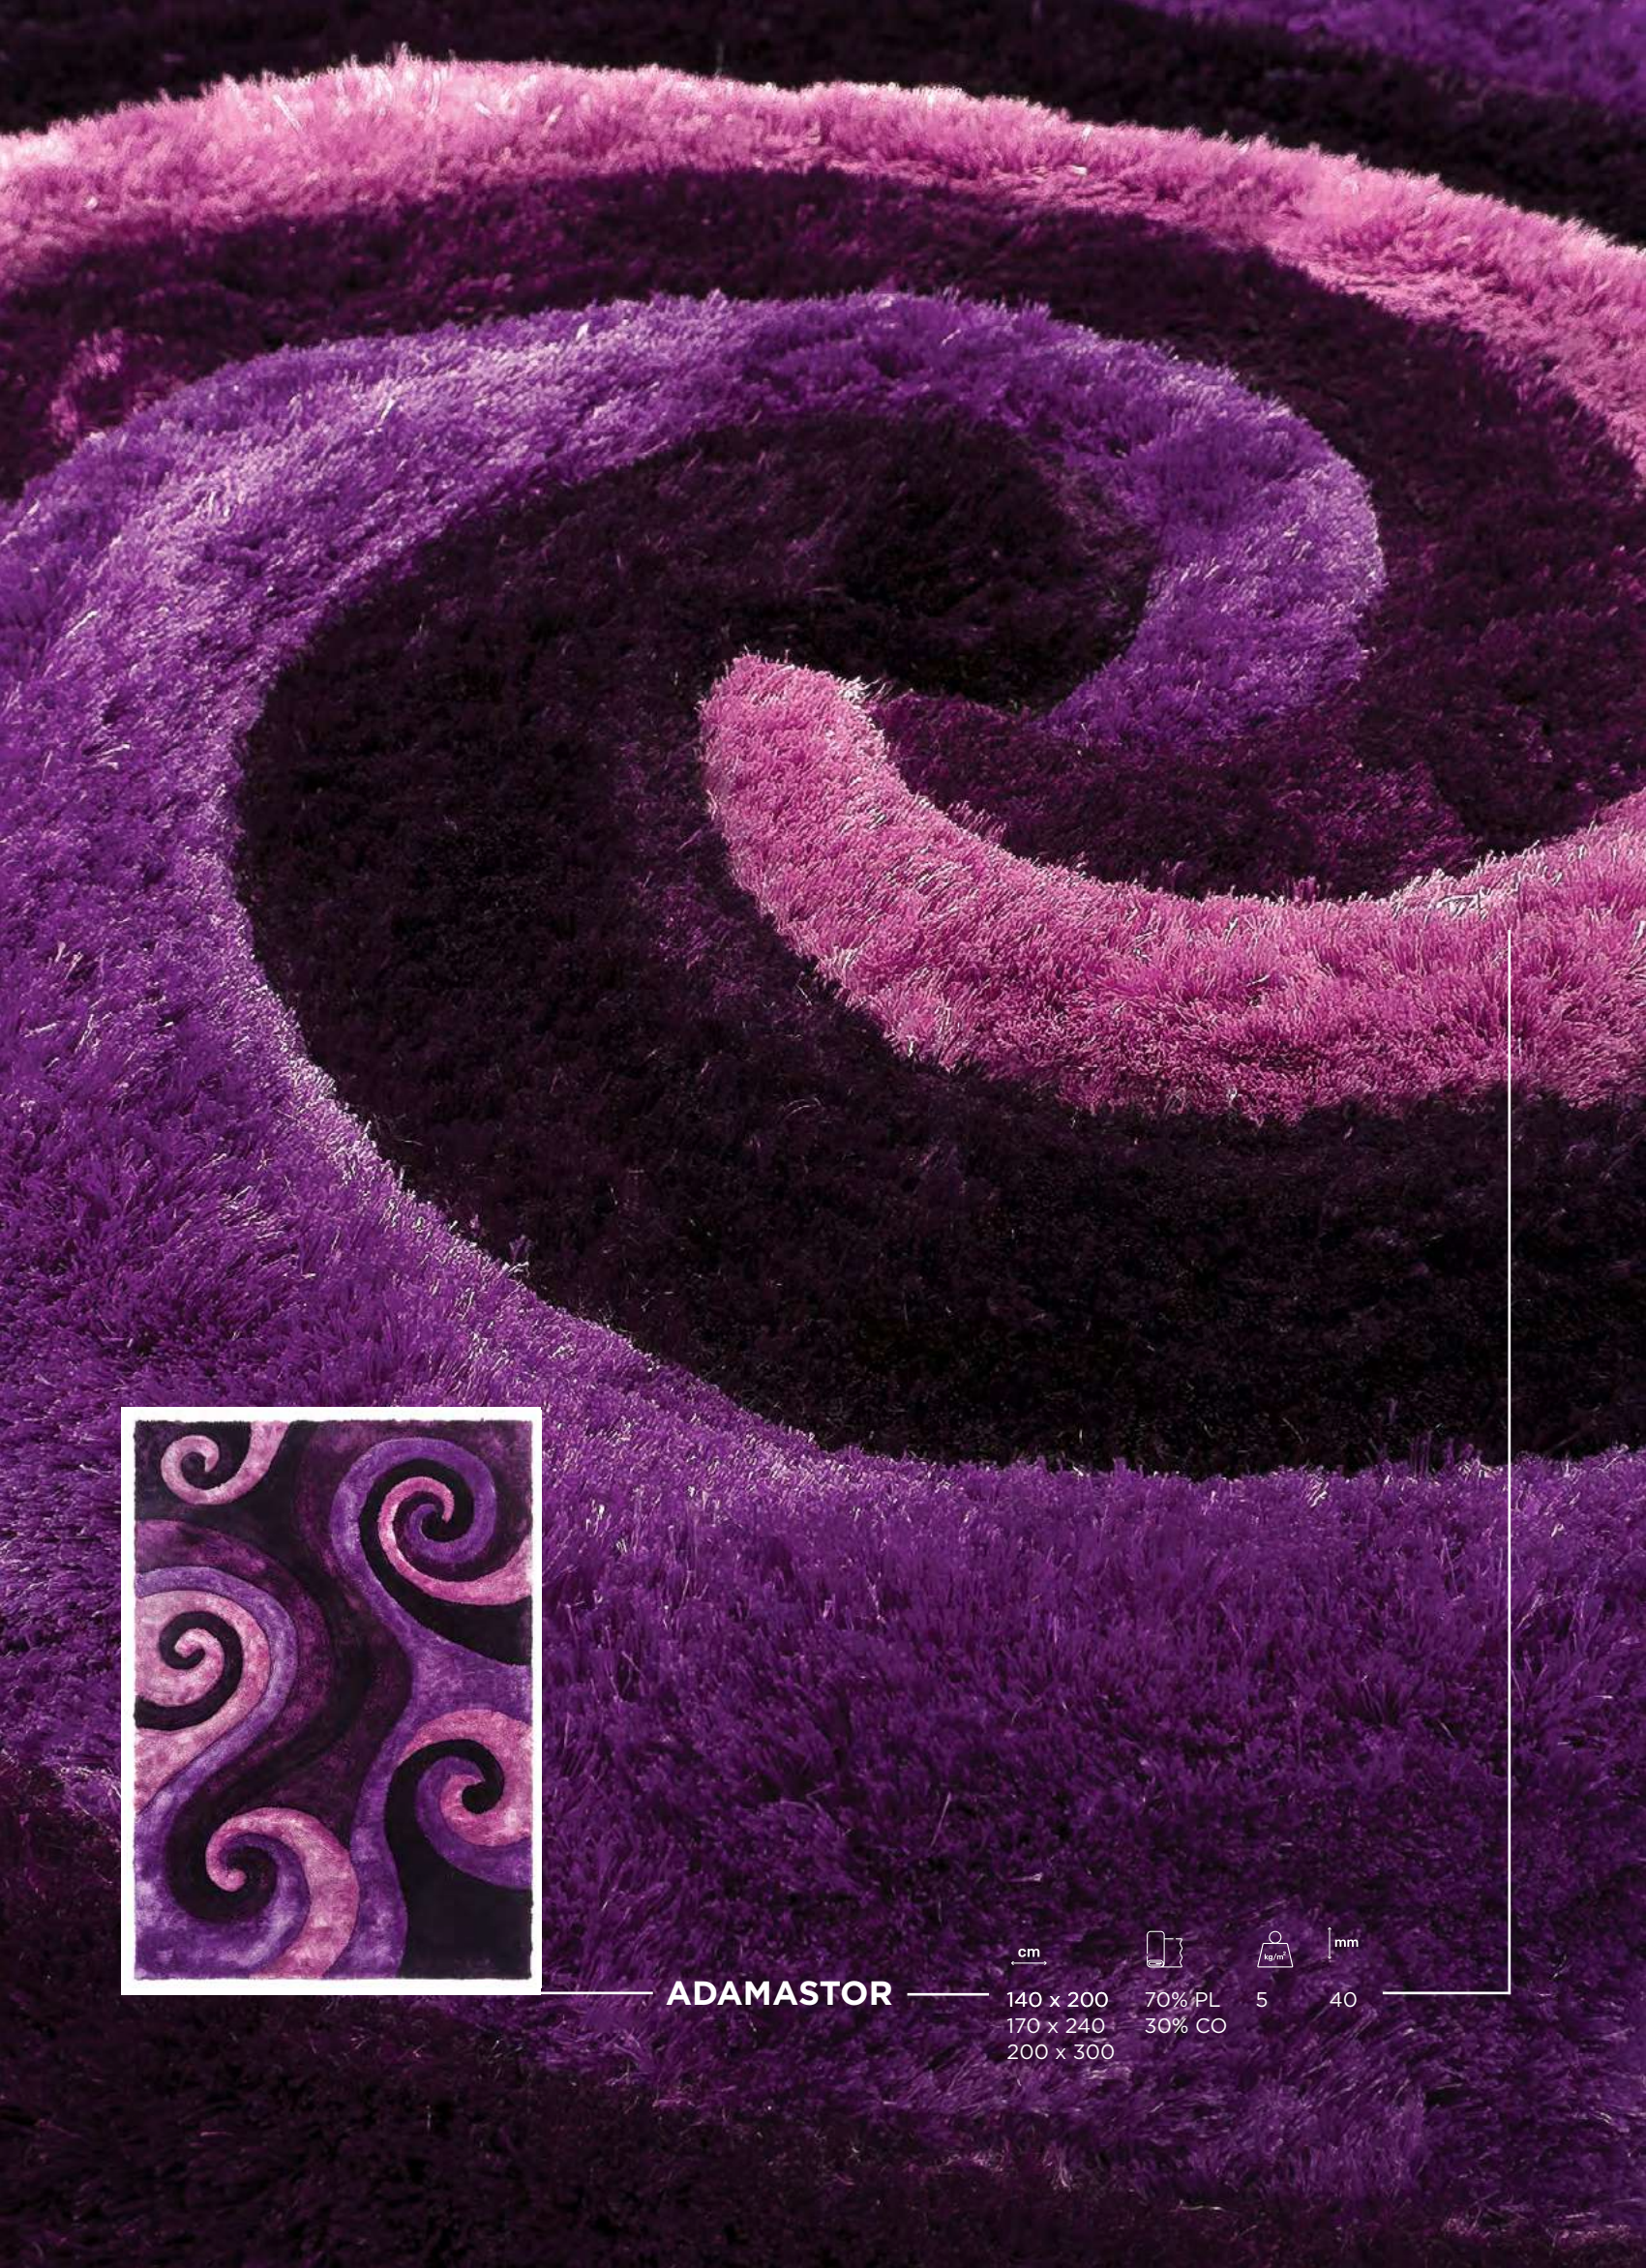

ADAMASTOR

cm

140 x 200
170 x 240
200 x 300

70% PL
30% CO

5

mm

40