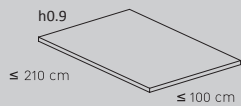

Panel decorativo LINE · Decorative wall panel LINE

Acabados · Finishes