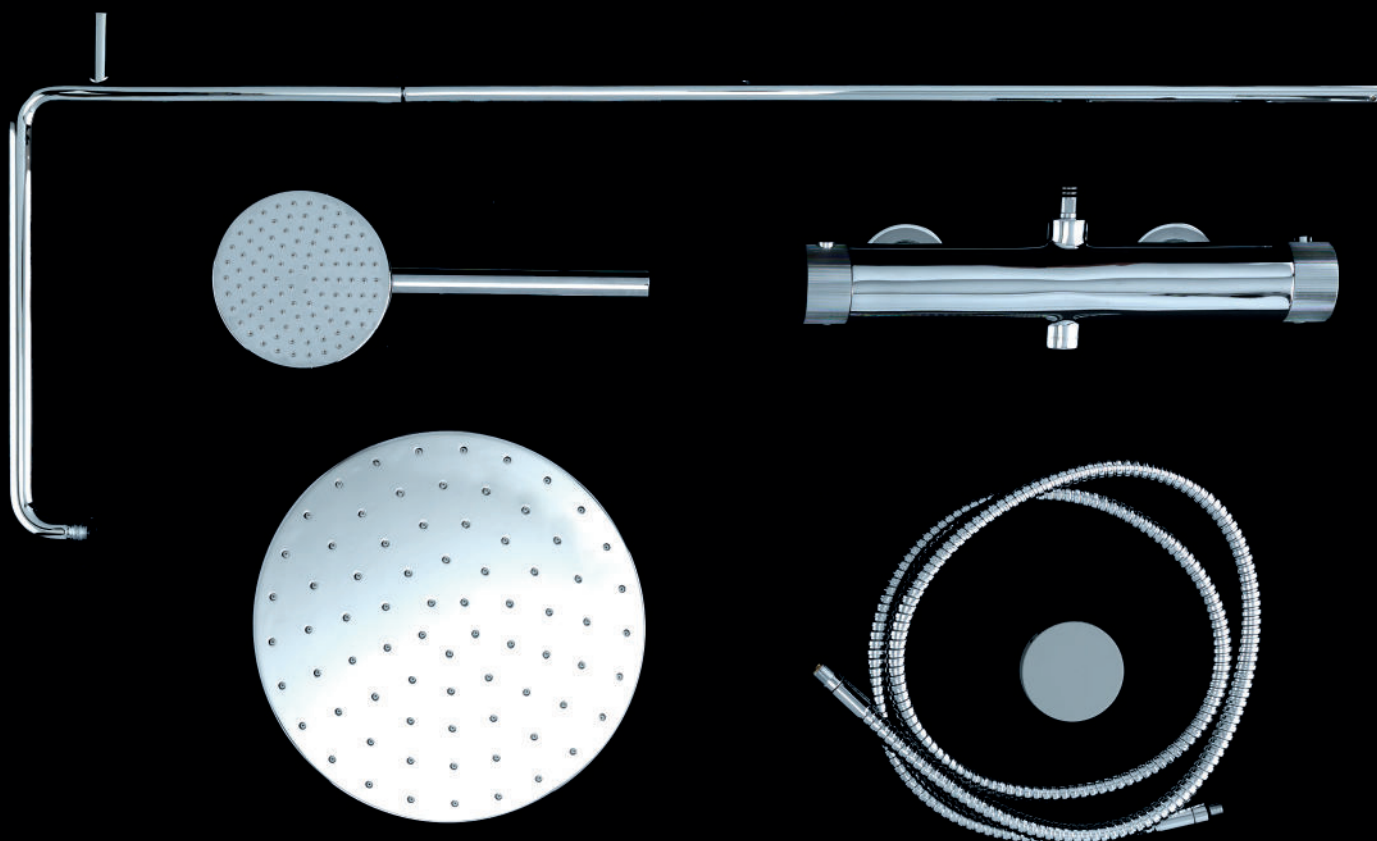

COLUMNA TONO

TONO SHOWER

Partiendo de un mismo concepto, la columna de ducha TONO aporta practicidad y elegancia integrándose, de forma natural, con el resto de elementos de la colección. Como en ellos, la calidad de los materiales y la precisión en la fabricación de un diseño puro, exacto y genuinamente funcional; captura la esencia de la colección TONO en una propuesta minimalista y atemporal.

Based on the same design concept, the TONO shower column combines functionality with elegance. As with the rest of the collection, which it fits in with to perfection, TONO stands out for the quality of its materials and precision-manufactured functional, neat design. With its minimalism and timeless appeal, it captures the essence of the TONO collection.