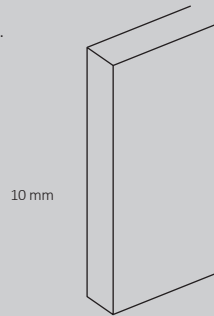

Mampara DECA · Enclosure DECA

Cristales · Glass

Cristal fijo templado seguridad 10 mm.
10mm-thick fixed tempered safety glass.