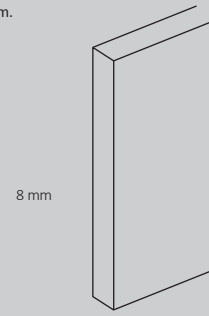

Cristal puerta templado seguridad 8 mm.
8mm-thick tempered safety glass door.

Acabados · Finishes

SystemGlass

TR

transparente
transparent

BLACK
MIRROR

bronce
bronze

gris
grey

mate
matt

SERIGRAFÍA
SERIGRAPHY

Filo

Opal

Line

Deco