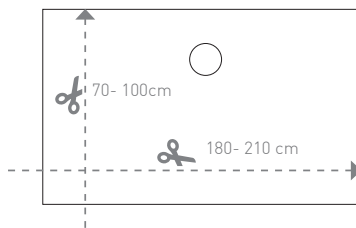

Shower tray made of top-quality minerals, guaranteeing excellent mechanical performance, covered in KRION™. The Line shower tray's dimensions can be customised, with a length ranging from 75 to 210 cm and width from 70 to 100 cm. It also comes with decorative wall panels to ensure visual continuity. The products KRION™ LINE are produced in five different colours, classic White, Grey, Grafitte, Beige and Taupe, nowadays colour more fashionable.

**NUEVO LINE
PLATO DUCHA
EXTRAPLANO
A MEDIDA
HECHO CON
KRION®**

PLATO LINE 150x80 TAUPÉ

FORMATOS FORMATS

LINE 100 - 180 cm

100x75 100x80 100x90 100x100
120x75 120x80 120x90 120x100
150x75 150x80 150x90 150x100
180x75 180x80 180x90 180x100

LINE 80x80 / 90 x 90 cm

80x80 / 90x90

80x 80 cm / 90 x 90 cm

LINE 210 cm

210x75 / 210x80 / 210x90 / 210x100

PANEL DECORATIVO LINE DECORATIVE WALL PANEL

70 - 210 cm x 100 cm

COLORES COLOURS