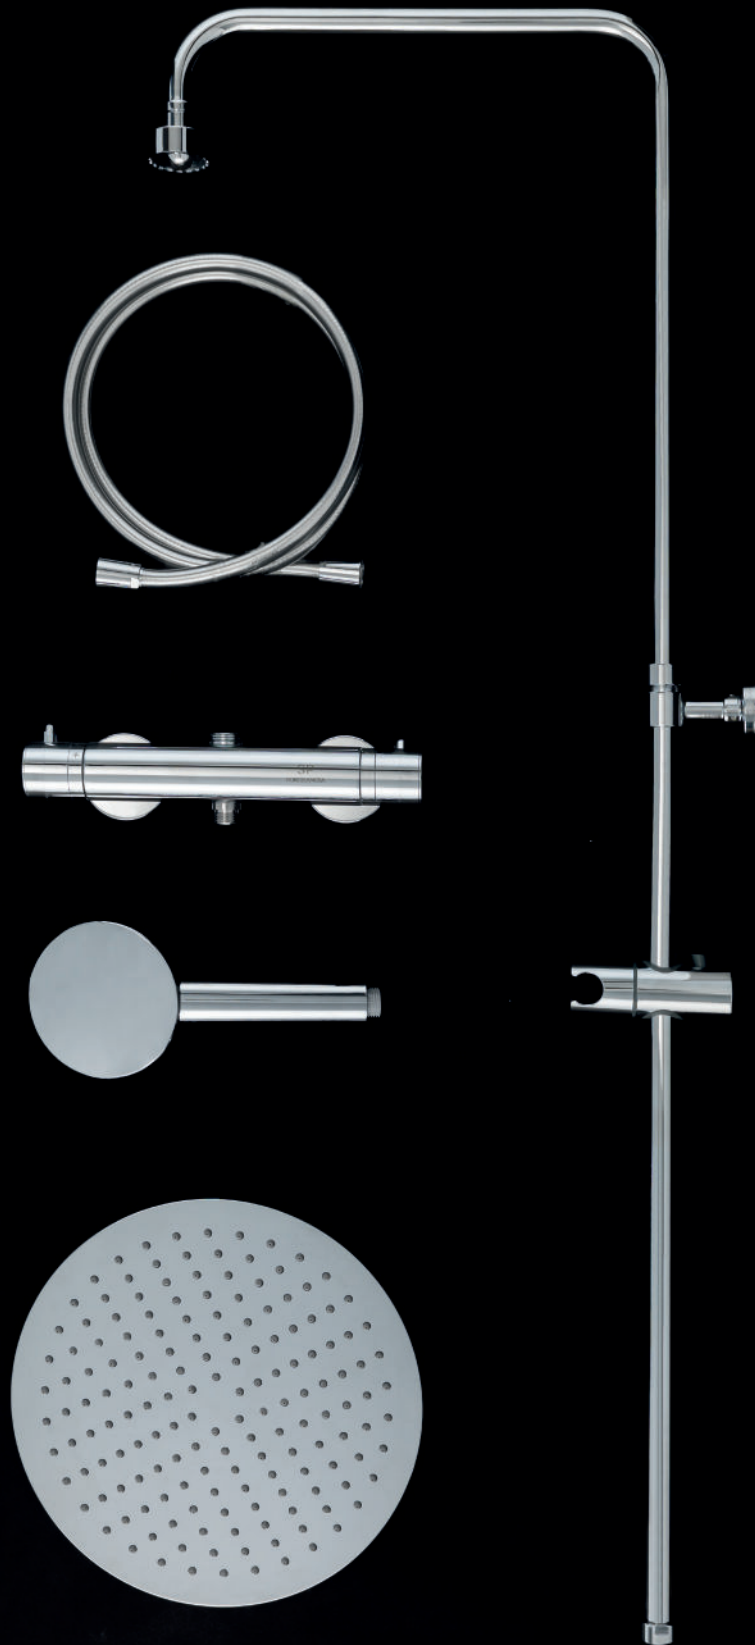

Shower tray made of top-quality minerals, guaranteeing excellent mechanical performance, covered in KRION™. The Line shower tray's dimensions can be customised, with a length ranging from 75 to 210 cm and width from 70 to 100 cm. It also comes with decorative wall panels to ensure visual continuity. The products KRION™ LINE are produced in five different colours, classic White, Grey, Grafitte, Beige and Taupe, nowadays colour more fashionable.

The TEC shower column series integrates and improves on the aesthetic and functional characteristics of different rounded or square-looking columns in a choice of glossy chrome-plated brass models with thermostatic 'Cool Touch' shower taps.

Shower column with an adjustable height in two possible versions, with either round or square-looking features (the thermostatic body, flexible hose and hand shower). With water connections at a standard distance of 150 mm. Includes flow regulators so as to ensure EcoEfficient® consumption. A shower column series with the watchwords on economy, efficiency and functionality, ideal for everyday showering

COLUMNA TEC SQUARE
TEC SQUARE SHOWER
COLUMN

COLUMNA TEC ROUND TEC ROUND SHOWER COLUMN

COLUMNA TEC ROUND
TEC ROUND SHOWER
COLUMN

DECA MAMPARA

DECA SHOWER ENCLOSURE

Amplia mampara con puertas correderas provistas de sistema SoftClose para asegurar un uso cómodo y silencioso. Disponible con cristal transparente de 10 mm y robusto perfil de aluminio con acabado en color plata esmerilada. Se puede encontrar en diferentes medidas y modelos para cubrir un extenso abanico de composiciones a fin de solucionar cualquier necesidad que se presente.