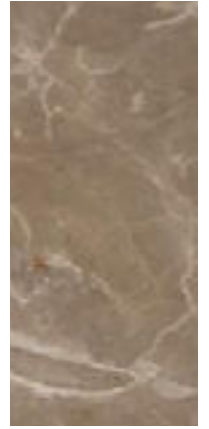

Marble Finishing - Natural shining | Natural matte

Black Marquina

Kenya Black

Ocean Black

Green Guatemala

Emperador Dark

Red Levanto

Emperador light

Brown Forrest

Ombra di
Caravaggio

Orobico Grey

Imperial Brown

Grey Etruscan

Imperial Grey

Grey azul

Walnut Travertino

Travertino

Beige Corallo

White Carrara

White Namibian

White Calacatta

SAMPLES COLOURS SHOWN IN THE FOLLOWING CATALOGUE SHOULD BY USED AS ROUGH GUIDE, AS THEY MAY BY SUBJECT TO SIGHT ALTERATIONS DUE TO PHOTOGRAPHIC AND PRINTING PROCESSES.