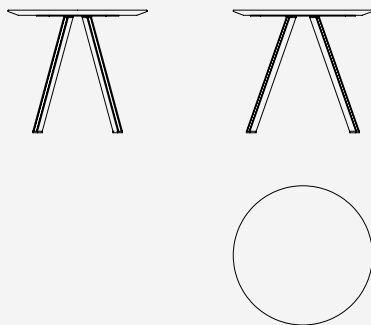

Ares

DESIGN
Andrea Andretta 2018

DIMENSIONS P \ L \ H

Coffee table

Ø 90 x 42 cm

DIMENSIONS Ø \ H

Lamp table

Ø 50 x 50 cm

DATASHEET

INTERNATIONAL MARMI.IT

Dimensions in centimeters and inches. The right to discontinue and make changes is reserved.
This information is based on the latest product information available at the time of printing.