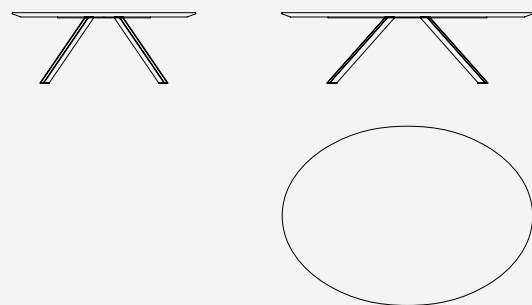

Ares

DESIGN
Andrea Andretta 2018

DIMENSIONS P \ L \ H

Coffee table

Ø 90 x 42 cm

DIMENSIONS Ø \ H

Lamp table

Ø 50 x 50 cm

DATASHEET

INTERNATIONAL MARMI.IT

Dimensions in centimeters and inches. The right to discontinue and make changes is reserved.
This information is based on the latest product information available at the time of printing.