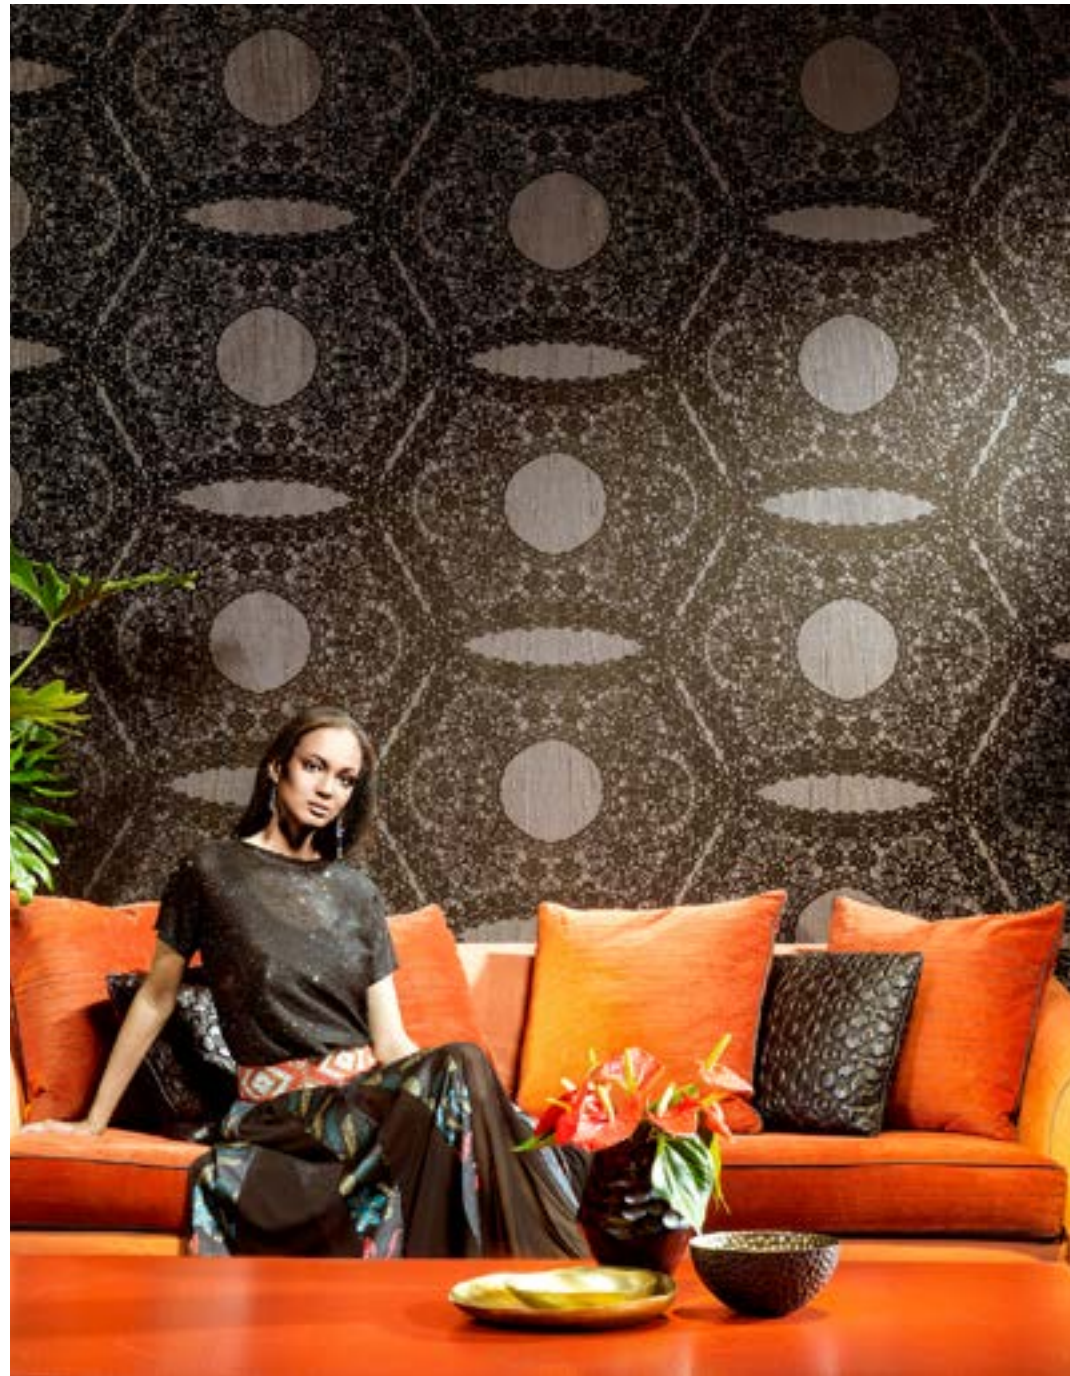

Lace

Collection Amazone 2

Wallcovering with a pleated fabric and a flocked pattern.

Click [here](#) for more info.

23600

23601

23602

TEXTILE | WALLCOVERINGS

Composition: Textile wallcovering on non-woven backing
Dimensions: Width 130 cm (51.18"), sold by the linear metre/
yard
Product category: Couture