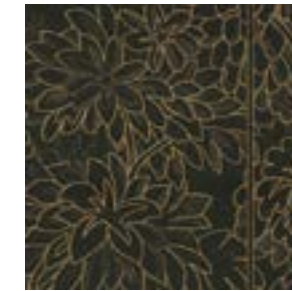

48062

NATURAL | WALLCOVERINGS

Composition: Natural wallcovering on non-woven backing

Dimensions: Width 91.44 cm (36.00"), sold by the linear metre/yard

Product category: Couture