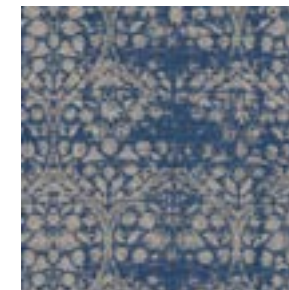

24535

VINYL | WALLCOVERINGS

Composition: Vinyl wallpaper on paper backing

Dimensions: XL-ROLL: Rolls of 10.05 m x 1.00 m = 10 m² (11 yds x 39.37" = 108 sq. ft.)

Product category: Refined