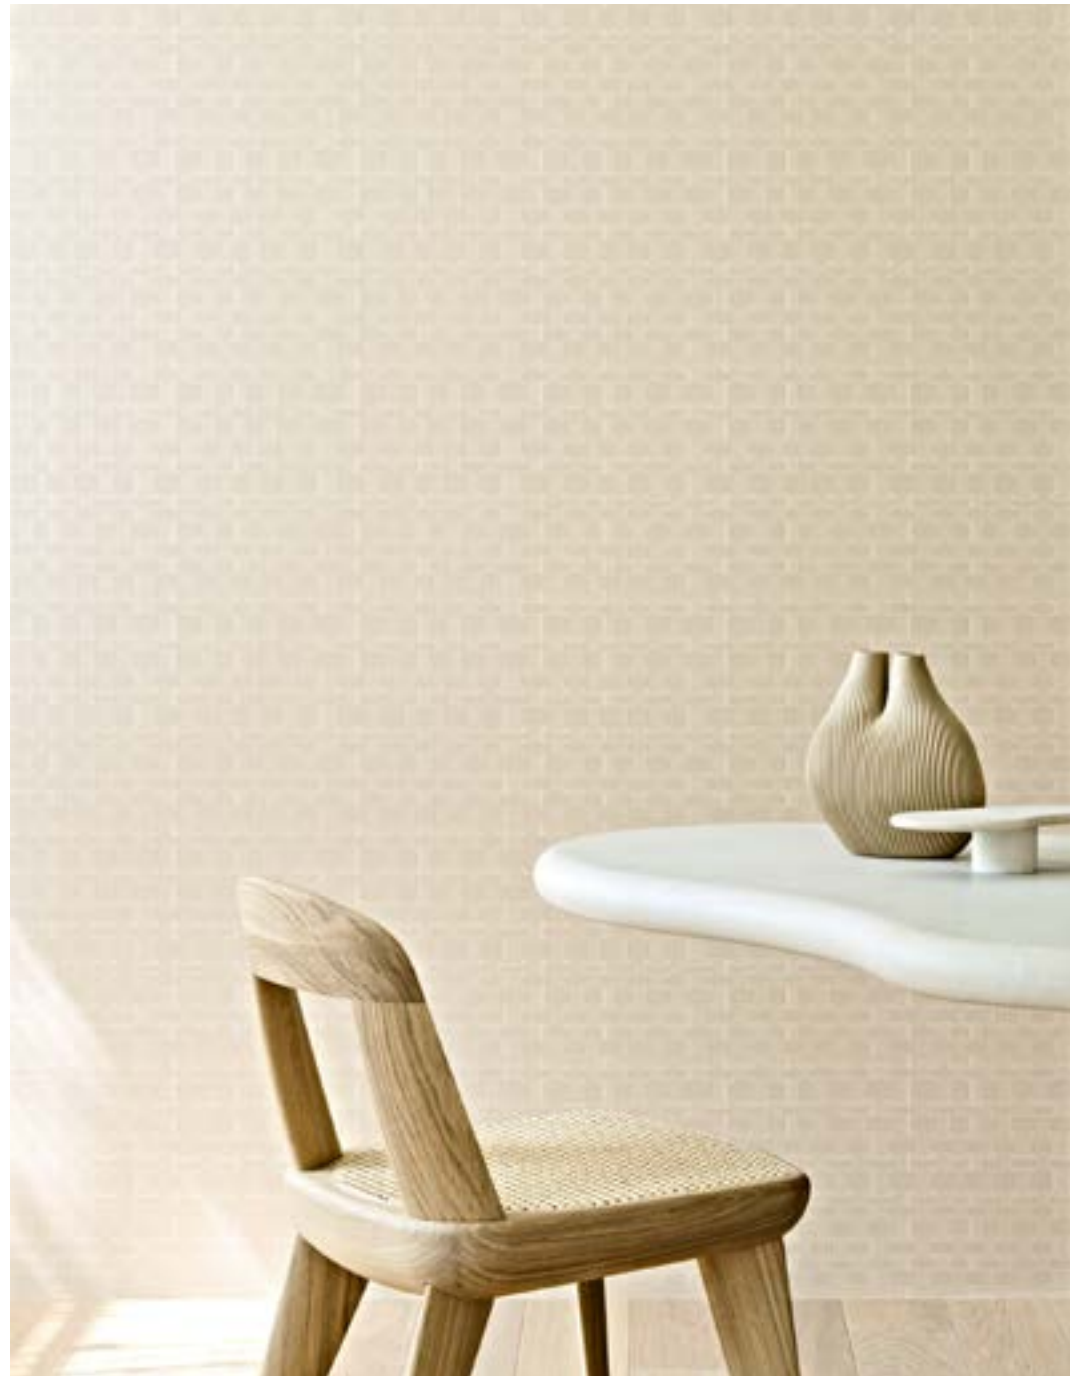

Weave

Collection Textura

Based on braided leather, with a relief that creates a very realistic impression

Click [here](#) for more info.

31570A

31571A

31572A

31576A

31577A

VINYL | WALLCOVERINGS

Composition: Vinyl wallpaper on paper backing
Dimensions: Rolls of 10.05 m x 1.00 m = 10 m² (11 yds x 39.37" = 108 sq. ft.)
Product category: Refined