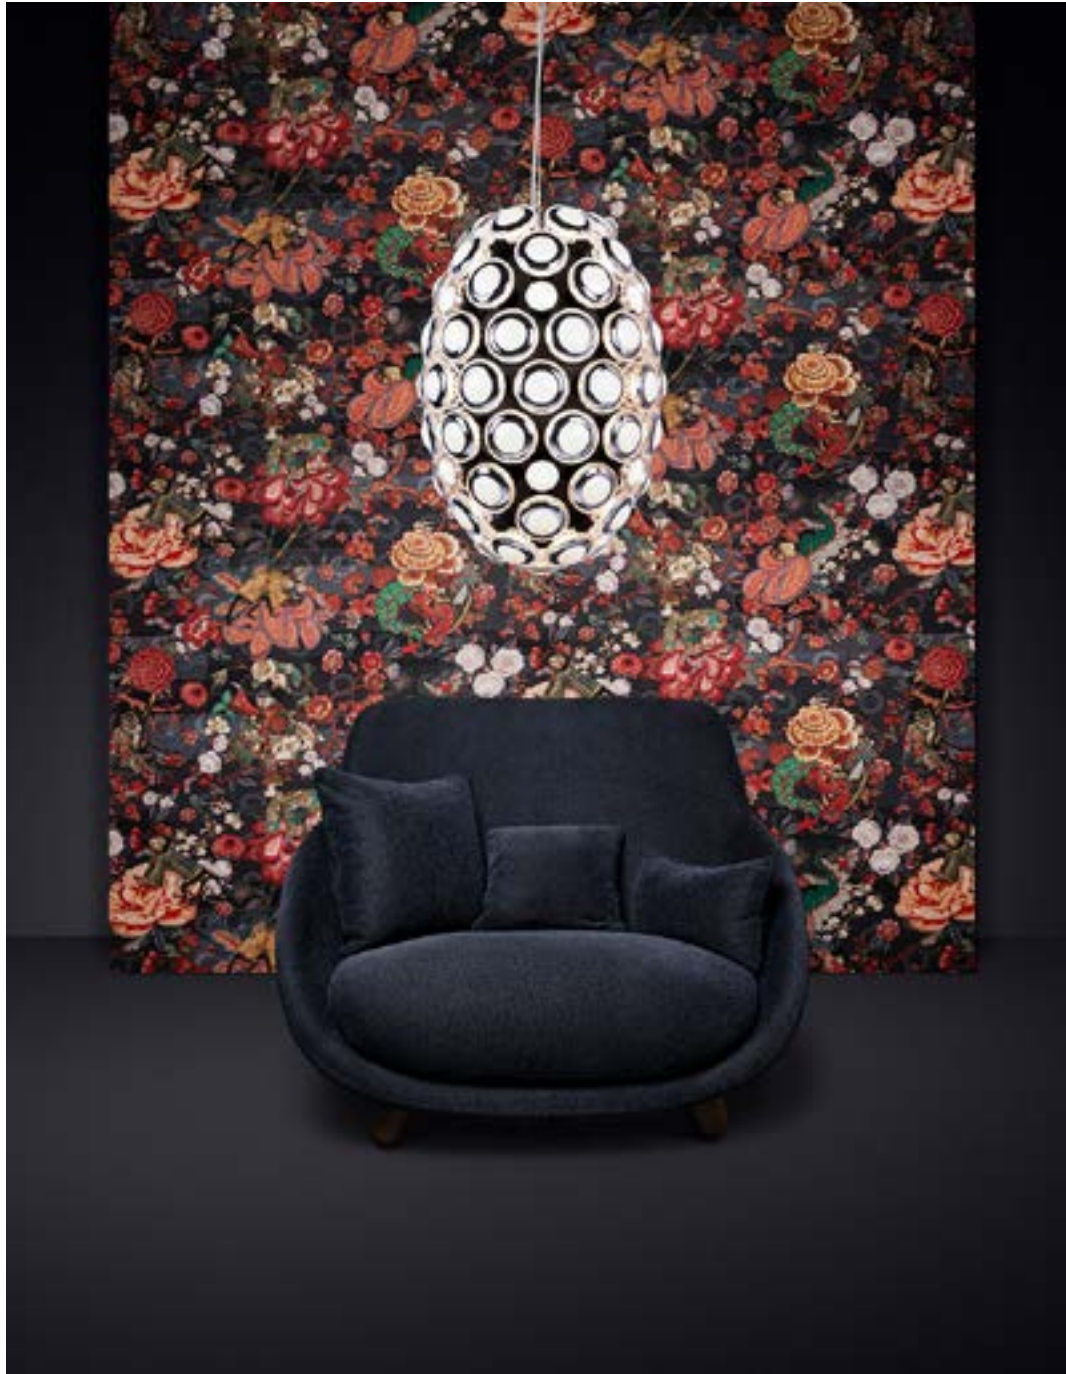

Rendezvous Tokyo Blue

Collection Moooi Wallcovering Tokyo Blue

Wallcovering printed on a soft and velvety finish fabric with denim textures

Click [here](#) for more info.

TEXTILE | WALLCOVERINGS

Composition: Textile wallcovering on non-woven backing
Dimensions: Width 130 cm (51.18"), sold by the linear metre/
yard
Product category: Exquisite