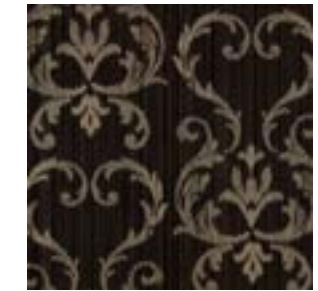

Stratos Classix

Arte Contract

This vinyl wallcovering is developed for the contract market and is therefore extremely durable, shock resistant and washable

Click [here](#) for more info.

47093

47091

47096

47095

47094

47092

47090

VINYL | WALLCOVERINGS

Composition: Contract vinyl on non-woven backing (Type II)
Dimensions: Width 135/140 cm (53/55"), untrimmed, sold by the linear metre/yard
Product category: Contract vinyl