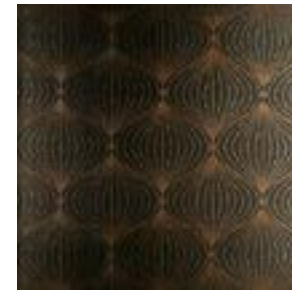

Lyra

Collection Noctis

Contemporary wallcovering on non-woven backing printed with metallic inks

Click [here](#) for more info.

38050