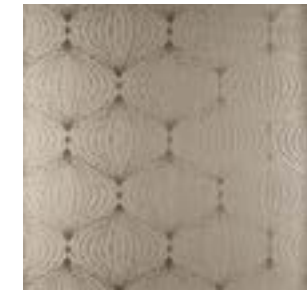

Lyra

Collection Noctis

Contemporary wallcovering on non-woven backing printed with metallic inks

Click [here](#) for more info.

38053

NON-WOVEN | WALLCOVERINGS

Composition: Non-woven wallcovering

Dimensions: Width 90 cm (35.43"), sold by the linear metre/
yard

Product category: Exquisite