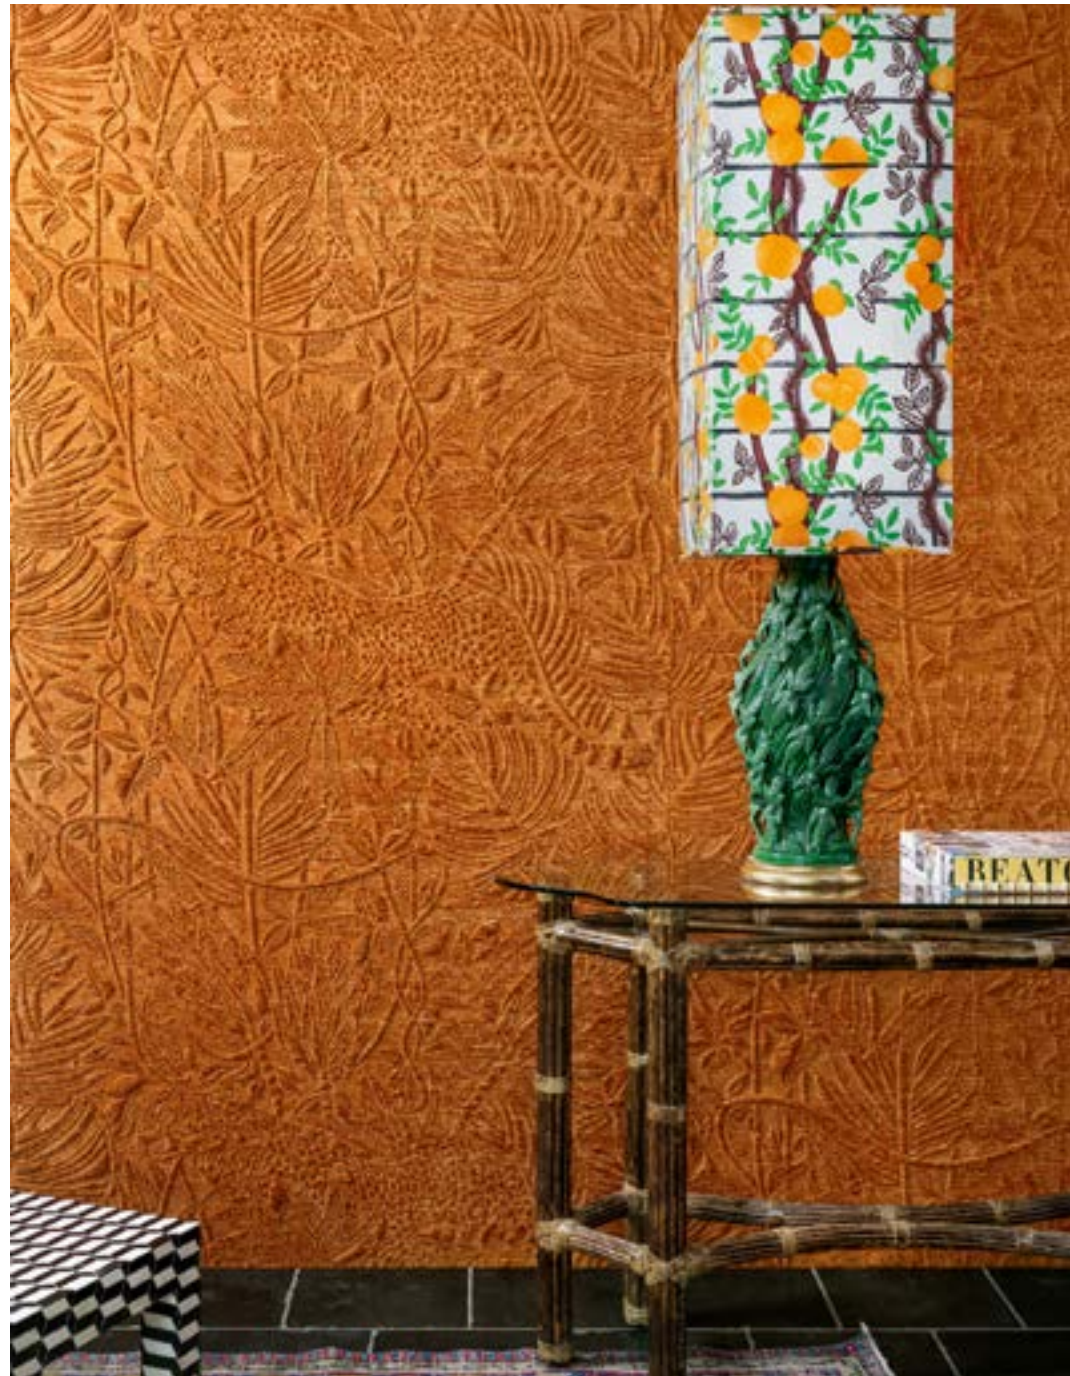

Panthera

Collection Yala

Relief wallcovering with a three-dimensional effect with a bouclé fabric finish

Click [here](#) for more info.

43000

43001

43002

SPECIALTY | WALLCOVERINGS

Composition: 3D textile wallcovering on non-woven backing

Dimensions: Width 123 cm (48.42"), sold by the linear metre/
yard

Product category: Couture