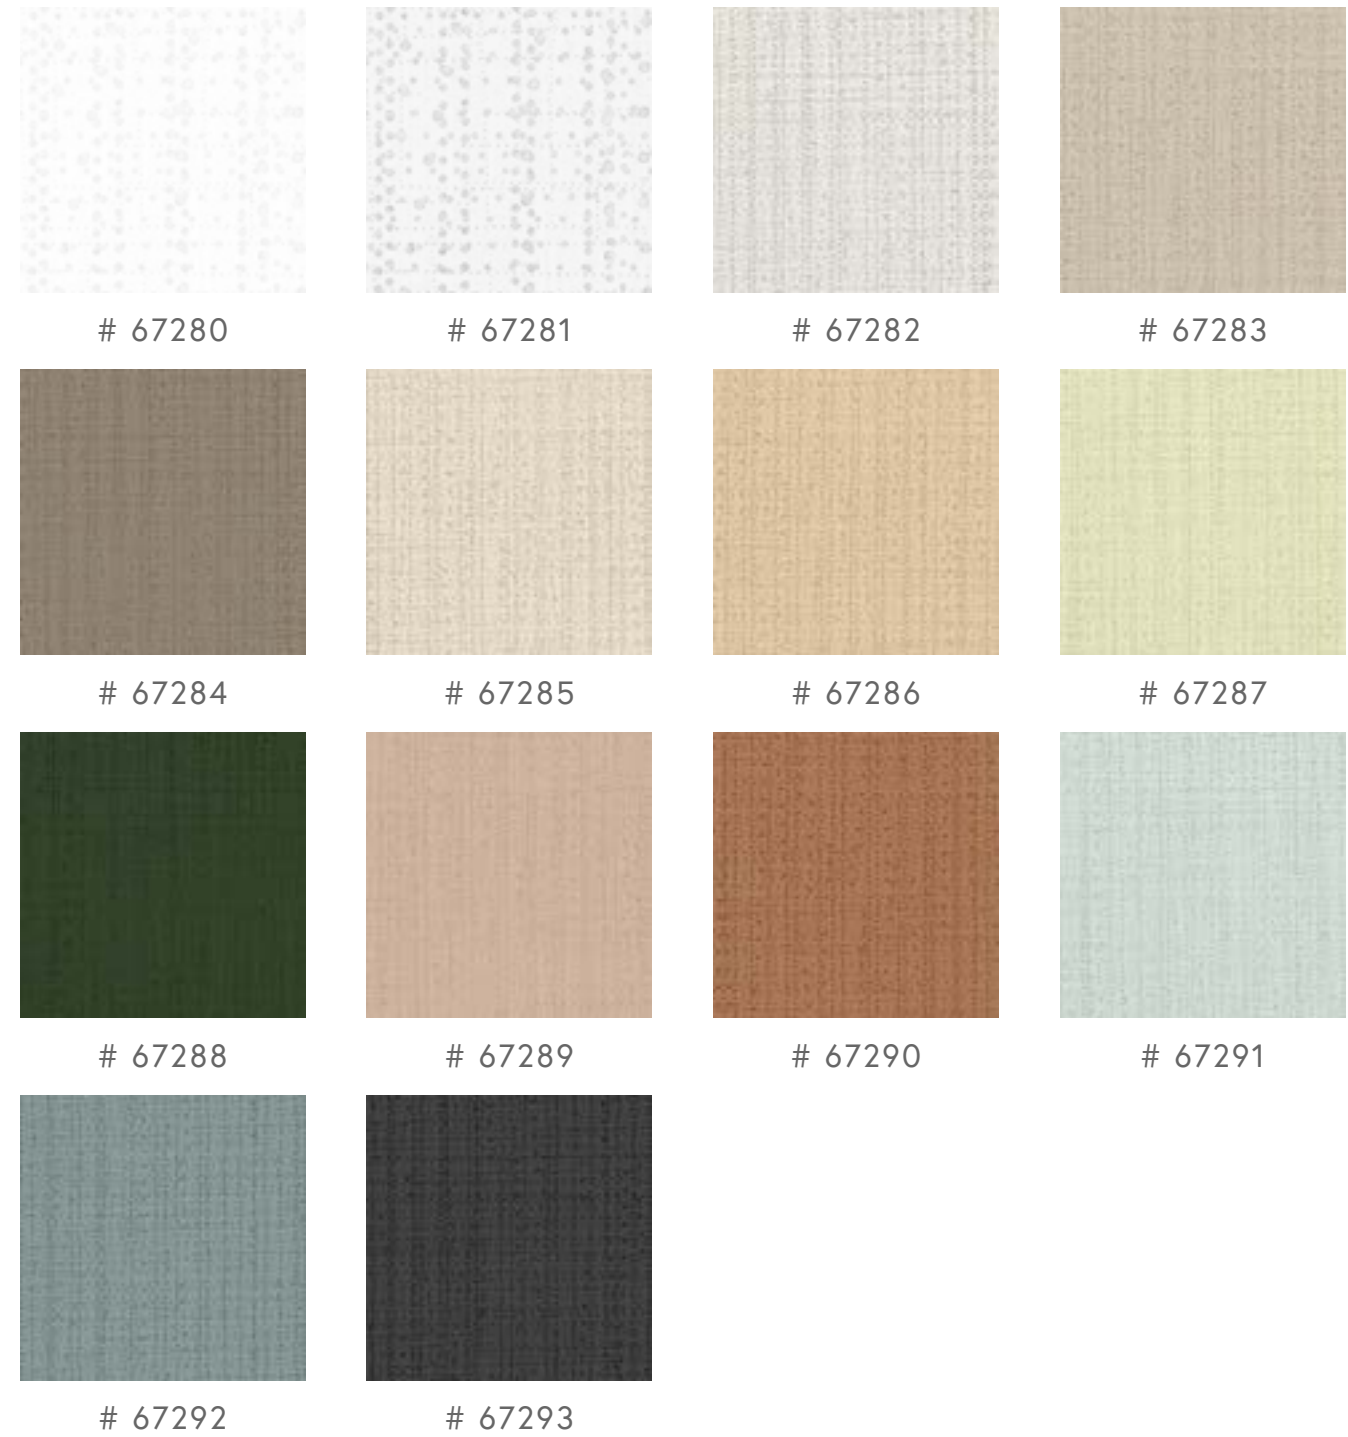

Orion

Arte Contract

This vinyl wallcovering is developed for the contract market and is therefore extremely durable, shock resistant and washable

Click [here](#) for more info.

VINYL | WALLCOVERINGS

Composition: Contract vinyl on fabric backing (Type II)
Dimensions: Width 132/137 cm (52/54"), untrimmed, sold by the linear metre/yard
Product category: Contract vinyl