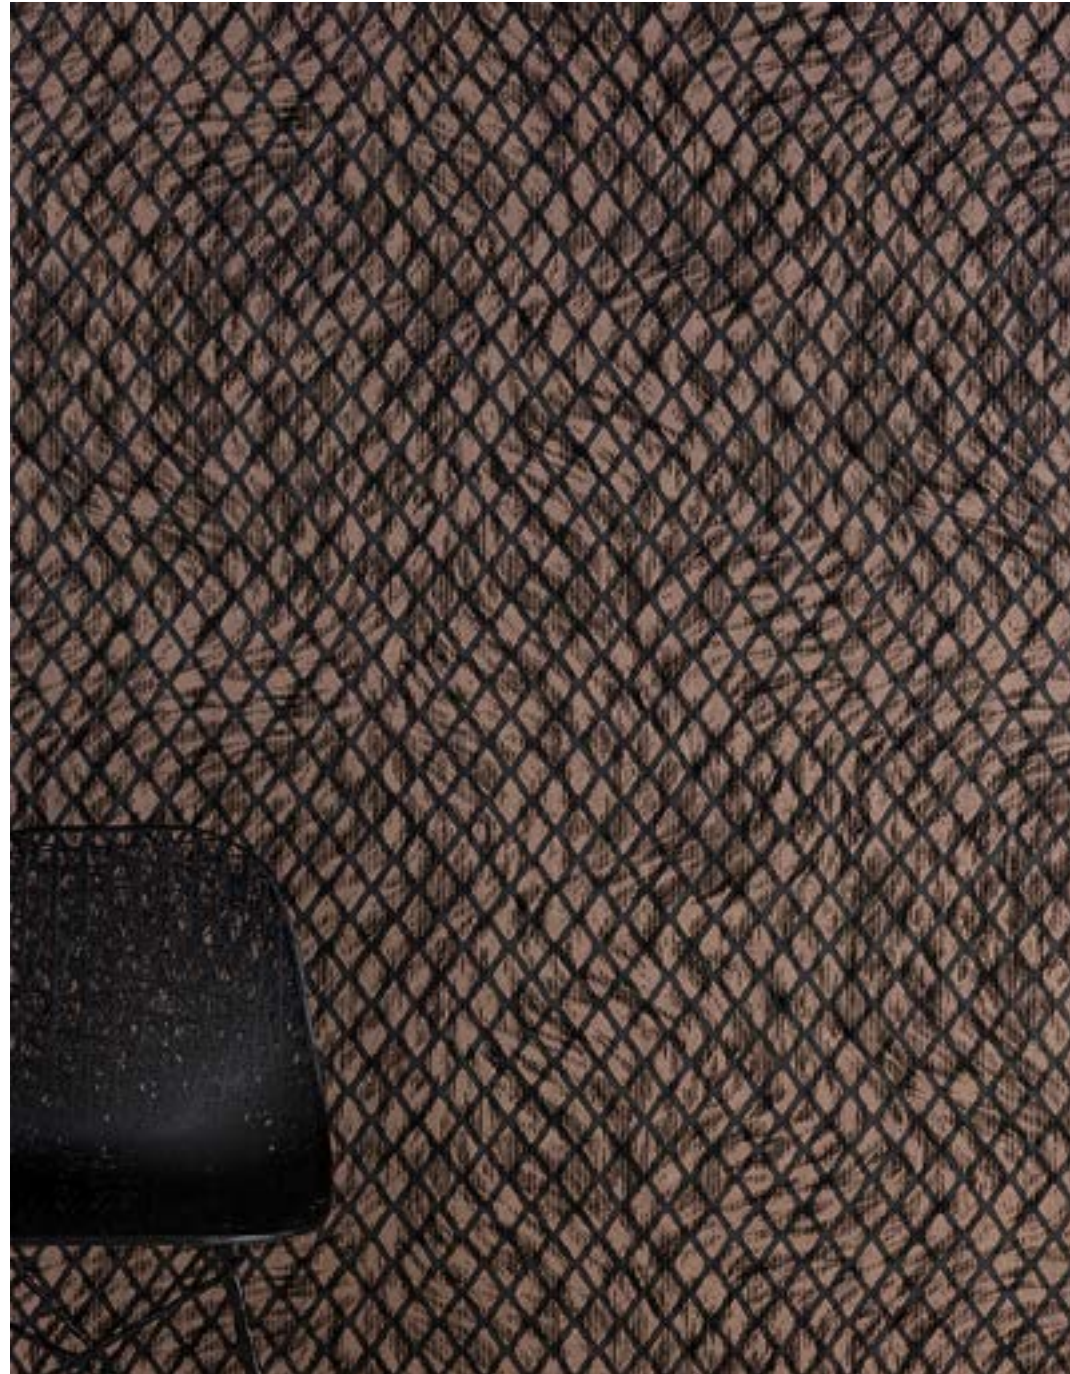

Wallcovering with flock, inspired by the delicate features and royal appearance of the Aristo Quagga

Click [here](#) for more info.

MO2031

MO2032

MO2033

MO2034

NON-WOVEN | WALLCOVERINGS

Composition: Non-woven wallcovering
Dimensions: Width 90 cm (35.43"), sold by the linear metre/
yard
Product category: Exquisite