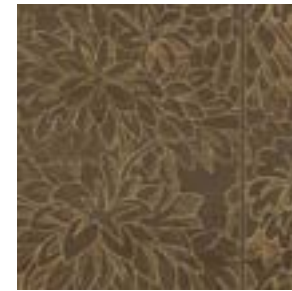

Ajoura

Collection Les Forêts

The high-quality wood veneer gives the impression of an etching

Click [here](#) for more info.

48060