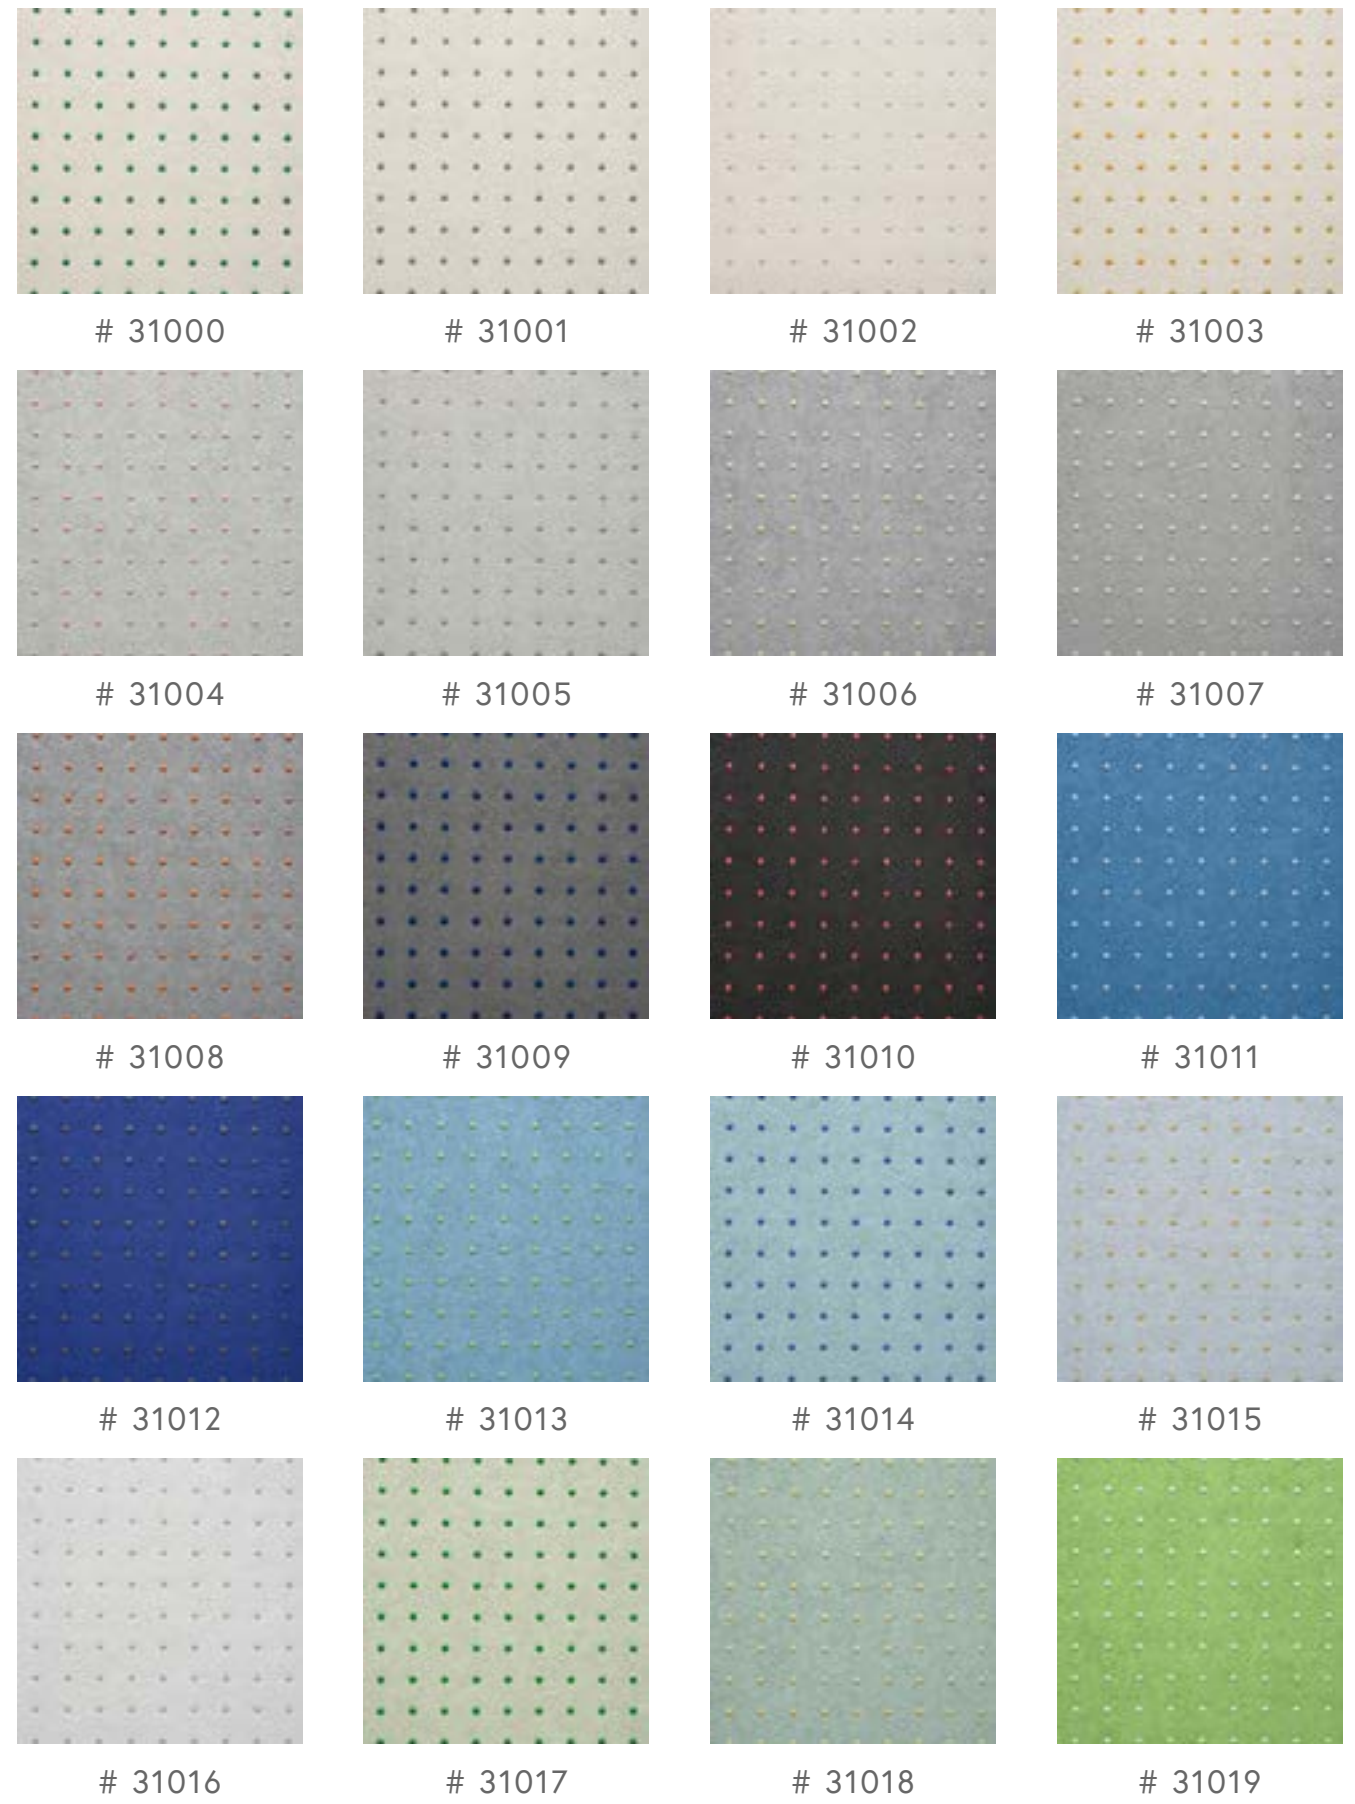

Dots

Collection Le Corbusier - Dots

Innovative wallpaper with glossy dots in 40 different colour combinations, based on Le Corbusier's 'Polychromie architecturale'

Click [here](#) for more info.