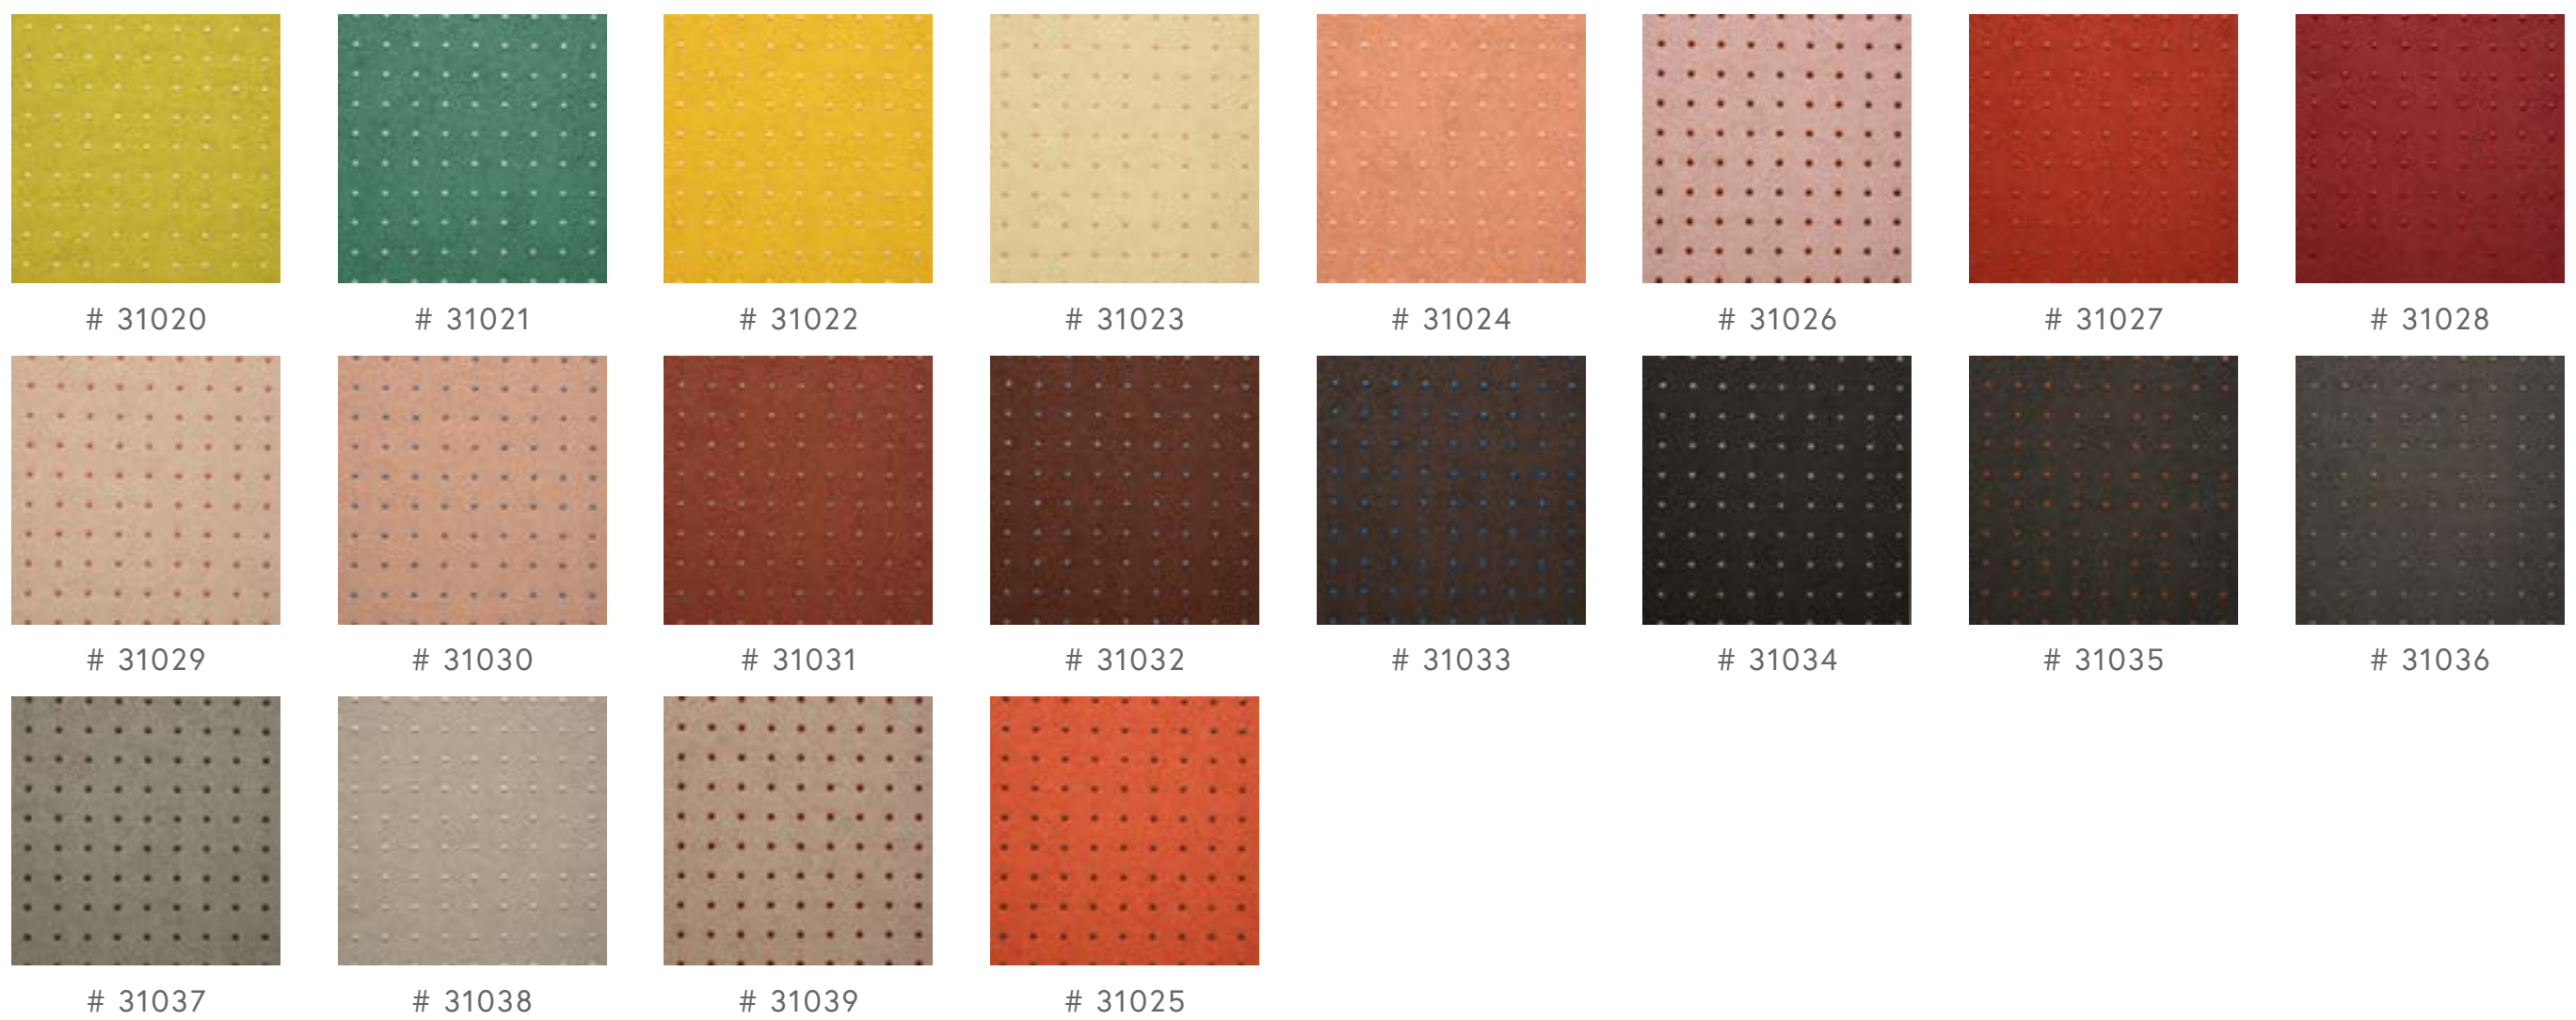

NON-WOVEN | WALLCOVERINGS

Composition: Wallpaper on non-woven backing
Dimensions: Rolls of 8.50 m x 0.70 m = 6 m² (9.30 yds x 27.56" = 64 sq. ft.)
Product category:
Product category: Refined