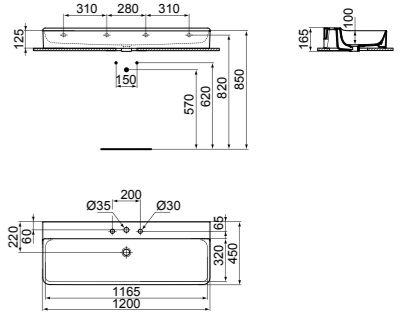

BASIN 120CM WITH 3 TAP HOLES

MODEL	FINISHING	SKU
No Overflow, 3 tap holes	White Gloss	T380701
No Overflow, 3 tap holes, Grinded	White Gloss	T384301

- 120x45 cm basin
- No overflow
- 3 tap holes
- Wall-mounted installation

- Grinded model for lay on installation
- Suggested installation with free flow waste or with dedicated IdealFlow siphon (see page 141)

BASIN 120CM WITHOUT TAP HOLE

MODEL	FINISHING	SKU
No Overflow, No tap hole	White Gloss	T380901
No Overflow, No tap hole, Grinded	White Gloss	T384501

- 120x45 cm basin
- No overflow
- No tap hole
- Wall-mounted installation