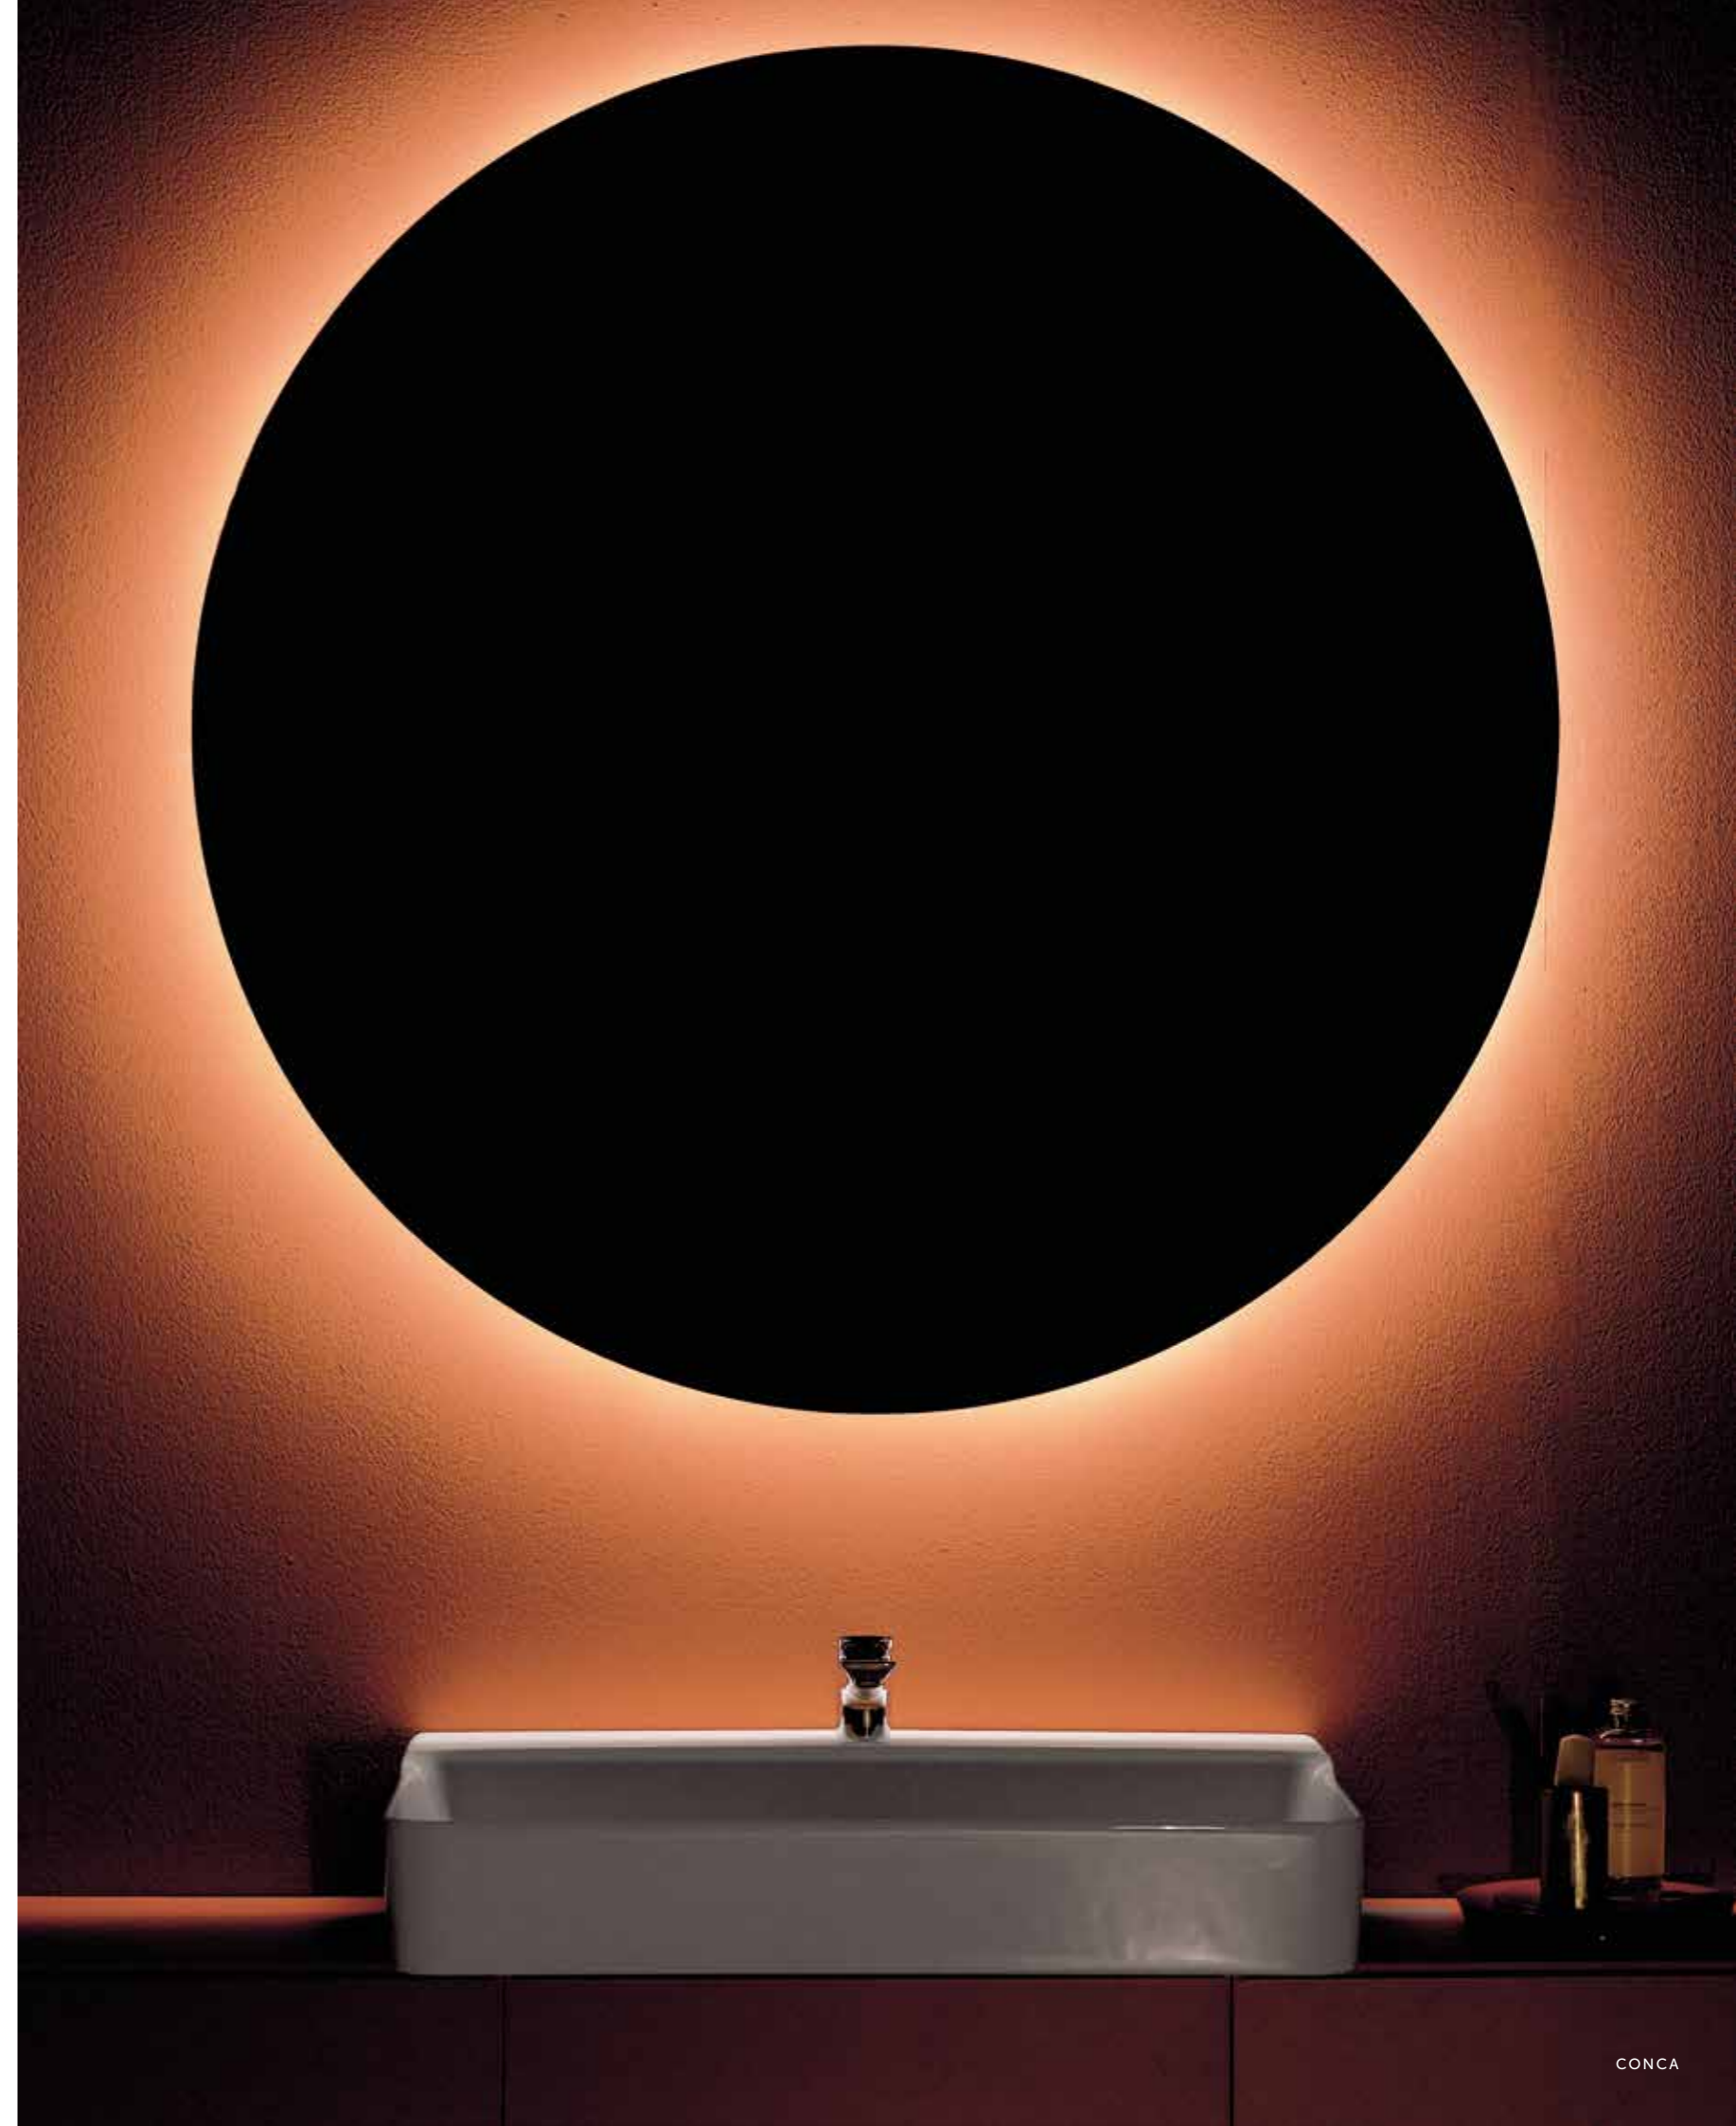

SENSUAL AND MINIMAL. THE NEW CONCA IS A CONTEMPORARY DESIGN INTERPRETATION OF AN ICON. LIKE NATURAL BASINS CARVED BY WATER, CONCA'S ORGANIC CURVES COMBINE DEEP GEOMETRIC AND SENSUAL DETAILS, REACHING A NEW LEVEL OF PURITY. CONCA MERGES TACTILE BEAUTY AND FUNCTION.

CONCA

CONCA
CONCA FURNITURE
MIRROR

Basin 80x45cm without overflow

Basin mixer / Chrome finish

Basin unit 2 drawers / Matt Sunset finish
Round Ø100cm