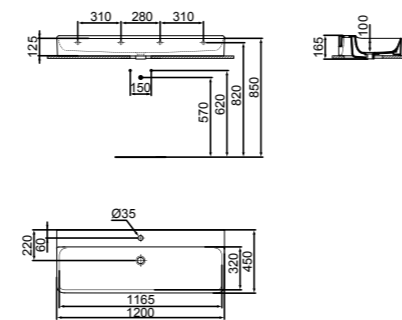

BASIN 120CM WITH 1 TAP HOLE

MODEL	FINISHING	SKU
No Overflow, 1 tap hole	White Gloss White Silk*	T369401 T3694V1
No Overflow, 1 tap hole, Grinded	White Gloss White Silk*	T383801 T3838V1

- 120x45 cm basin
- Slotted overflow
- 1 tap hole
- Wall-mounted installation

BASIN 120CM WITH 3 TAP HOLES

MODEL	FINISHING	SKU
With Overflow, 3 tap holes	White Gloss	T380401
With Overflow, 3 tap holes, Grinded	White Gloss	T384001

- 120x45 cm basin
- Slotted overflow
- 3 tap holes
- Wall-mounted installation

BASIN 120CM WITHOUT TAP HOLE

MODEL	FINISHING	SKU
With Overflow, No tap hole	White Gloss	T380501
With Overflow, No tap hole, Grinded	White Gloss	T384101

- 120x45 cm basin
- Slotted overflow
- No tap hole
- Wall-mounted installation

BASIN 120CM WITH 1 TAP HOLE

MODEL	FINISHING	SKU
No Overflow, 1 tap hole	White Gloss	T380601
No Overflow, 1 tap hole, Grinded	White Gloss	T384201

- 120x45 cm basin
- Slotted overflow
- 1 tap hole
- Wall-mounted installation

BASIN 120CM WITH 3 TAP HOLES

MODEL	FINISHING	SKU
No Overflow, 3 tap holes	White Gloss	T380701
No Overflow, 3 tap holes, Grinded	White Gloss	T384301

- 120x45 cm basin
- No overflow
- 3 tap holes
- Wall-mounted installation

- Grinded model for lay on installation
- Suggested installation with free flow waste or with dedicated IdealFlow siphon (see page 141)

BASIN 120CM WITHOUT TAP HOLE

MODEL	FINISHING	SKU
No Overflow, No tap hole	White Gloss	T380901
No Overflow, No tap hole, Grinded	White Gloss	T384501

- 120x45 cm basin
- No overflow
- No tap hole
- Wall-mounted installation

BASIN 120CM WITH 2 TAP HOLES

MODEL	FINISHING	SKU
With Overflow, 2 tap holes	White Glossy	T380301
With Overflow, 2 tap holes, Grinded	White Glossy	T383901

- 120x45 cm basin
- Slotted overflow
- Two tap holes for dual user functionality
- Wall-mounted installation