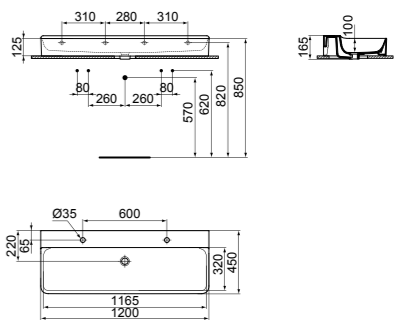

* White Silk finish models will be available starting as of April 2021