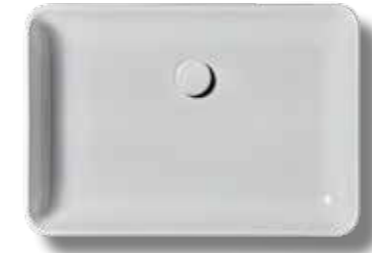

Basin mixer / Chrome finish

Basin unit / Dark Walnut finish

Round mirror Ø80cm

round vessel Ø45

vessel 60

CONCA
CONCA

Basin 120x45cm
Basin mixer / Chrome finish

"We wanted something completely new,
while maintaining the emotions that Ideal Standard
evoked with past generations."