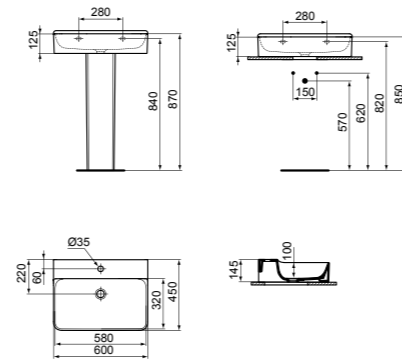

BASIN 60CM WITH 1 TAP HOLE

MODEL	FINISHING	SKU
No Overflow, 1 tap hole	White Gloss	T379001
No Overflow, 1 tap hole, Grinded	White Gloss	T382301

· 60x45 cm basin
· No overflow
· 1 tap hole
· Wall-mounted installation or with pedestal

· Grinded model for lay on installation
· Chrome design siphon and ceramic free flow waste with coloured cover available (see page 141)