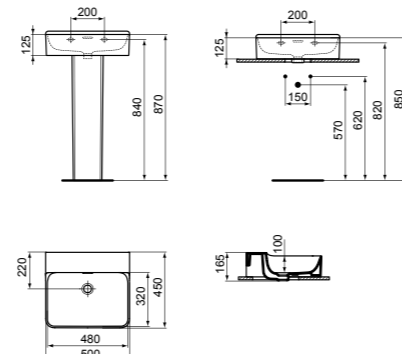

BASIN 50CM WITH 1 TAP HOLE

MODEL	FINISHING	SKU
No Overflow, 1 tap hole	White Gloss	T378501
No Overflow, 1 tap hole, Grinded	White Gloss	T381501

- 50x45 cm basin
- No overflow
- 1 tap hole
- Wall-mounted installation or with pedestal