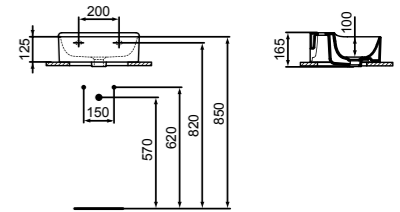

VESSEL 45CM WITHOUT TAP HOLE

MODEL	FINISHING	SKU
No Overflow, No tap hole	White Gloss White Silk*	T369601 T3696V1

- 45cm round vessel basin
- No overflow
- No tap hole
- For lay on installation or use with freestanding pedestal
- Suggested installation with free flow waste or with dedicated IdealFlow siphon (see page 141)

VESSEL 60X40CM WITHOUT TAP HOLE

MODEL	FINISHING	SKU
No Overflow, No tap hole	White Gloss White Silk*	T369801 T3698V1

- 60 x 40cm rectangle vessel basin
- No overflow
- No tap hole
- For lay on installation or use with freestanding pedestal
- Suggested installation with free flow waste or with dedicated IdealFlow siphon (see page 141)

HAND WASH BASIN 40X35CM WITH 1 TAP HOLE

MODEL	FINISHING	SKU
With Overflow, 1 tap hole	White Gloss White Silk*	T369501 T3695V1
With Overflow, 1 tap hole, Grinded	White Gloss White Silk*	T387601 T3876V1

- 40x35 cm hand wash basin
- Slotted overflow
- 1 tap hole
- Wall-mounted installation
- Grinded model for lay on installation
- Chrome design siphon and ceramic free flow waste with coloured cover available (see page 141)

HAND WASH BASIN 40X35CM WITHOUT TAP HOLE

MODEL	FINISHING	SKU
With Overflow, No tap hole	White Gloss	T381101
With Overflow, No tap hole, Grinded	White Gloss	T387701

- 40x35 cm hand wash basin
- Slotted overflow
- No tap hole
- Wall-mounted installation
- Grinded model for lay on installation
- Chrome design siphon and ceramic free flow waste with coloured cover available (see page 141)

* White Silk finish models will be available starting as of April 2021

HAND WASH BASIN 40X35CM WITH 1 TAP HOLE

MODEL	FINISHING	SKU
No Overflow, 1 tap hole	White Gloss	T387401
No Overflow, 1 tap hole, Grinded	White Gloss	T387801