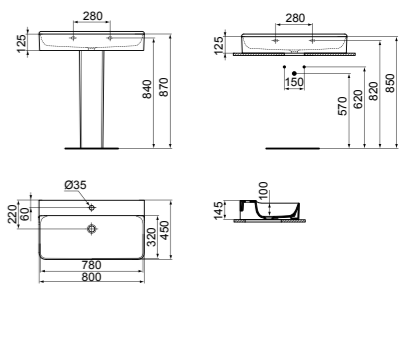

BASIN 80CM WITH 1 TAP HOLE

MODEL	FINISHING	SKU
No Overflow, 1 tap hole	White Gloss	T379501
No Overflow, 1 tap hole, Grinded	White Gloss	T382901

· 80x45 cm basin
· No overflow
· 1 tap hole
· Wall-mounted installation or with pedestal

· Grinded model for lay on installation
· Suggested installation with free flow waste or with dedicated IdealFlow siphon (see page 141)