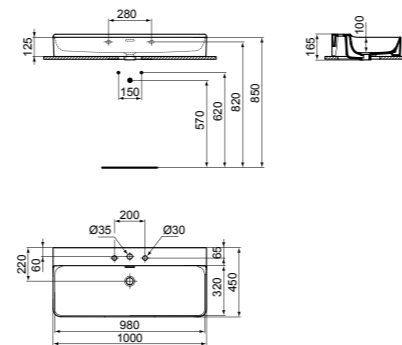

BASIN 80CM WITH 3 TAP HOLES

MODEL	FINISHING	SKU
No Overflow, 3 tap holes	White Gloss	T379601
No Overflow, 3 tap holes, Grinded	White Gloss	T383001

- 80x45 cm basin
- No overflow
- 3 tap holes
- Wall-mounted installation or with pedestal

BASIN 80CM WITHOUT TAP HOLE

MODEL	FINISHING	SKU
No Overflow, No tap hole	White Gloss	T379701
No Overflow, No tap hole, Grinded	White Gloss	T383101

- 80x45 cm basin
- No overflow
- No tap hole
- Wall-mounted installation or with pedestal

BASIN 100CM WITH 1 TAP HOLE

MODEL	FINISHING	SKU
With Overflow, 1 tap hole	White Gloss White Silk*	T369301 T3693V1
With Overflow, 1 tap hole, Grinded	White Gloss White Silk*	T383201 T3832V1

- 100x45 cm basin
- Slotted overflow
- 1 tap hole
- Wall-mounted installation

BASIN 100CM WITH 3 TAP HOLES

MODEL	FINISHING	SKU
With Overflow, 3 tap holes	White Gloss	T379801
With Overflow, 3 tap holes, Grinded	White Gloss	T383301

- 100x45 cm basin
- Slotted overflow
- 3 tap holes
- Wall-mounted installation

BASIN 100CM WITH 3 TAP HOLES

MODEL	FINISHING	SKU
No Overflow, 3 tap holes	White Gloss	T380101
No Overflow, 3 tap holes, Grinded	White Gloss	T383601

- 100x45 cm basin
- No overflow
- 3 tap holes
- Wall-mounted installation

BASIN 100CM WITHOUT TAP HOLE

MODEL	FINISHING	SKU
With Overflow, No tap hole	White Gloss	T379901
With Overflow, No tap hole, Grinded	White Gloss	T383401

- 100x45 cm basin
- Slotted overflow
- No tap hole
- Wall-mounted installation

- Grinded model for lay on installation
- Chrome design siphon and ceramic free flow waste with coloured cover available (see page 141)

BASIN 100CM WITH 1 TAP HOLE

MODEL	FINISHING	SKU
No Overflow, 1 tap hole	White Gloss	T380001
No Overflow, 1 tap hole, Grinded	White Gloss	T383501

- 100x45 cm basin
- No overflow
- 1 tap hole
- Wall-mounted installation

BASIN 100CM WITHOUT TAP HOLE