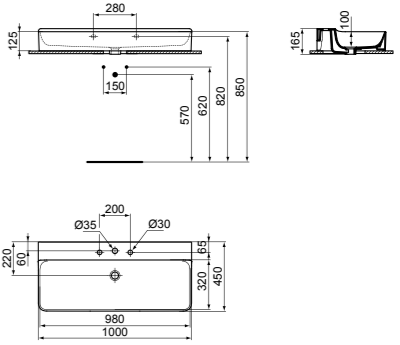

BASIN 100CM WITH 3 TAP HOLES

MODEL	FINISHING	SKU
No Overflow, 3 tap holes	White Gloss	T380101
No Overflow, 3 tap holes, Grinded	White Gloss	T383601

- 100x45 cm basin
- No overflow
- 3 tap holes
- Wall-mounted installation