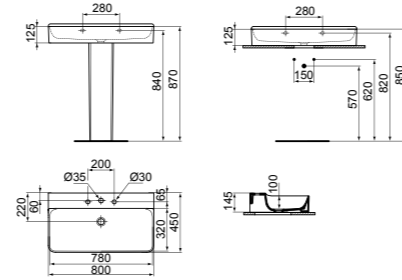

BASIN 80CM WITH 3 TAP HOLES

MODEL	FINISHING	SKU
No Overflow, 3 tap holes	White Gloss	T379601
No Overflow, 3 tap holes, Grinded	White Gloss	T383001

- 80x45 cm basin
- No overflow
- 3 tap holes
- Wall-mounted installation or with pedestal

BASIN 80CM WITHOUT TAP HOLE

MODEL	FINISHING	SKU
No Overflow, No tap hole	White Gloss	T379701
No Overflow, No tap hole, Grinded	White Gloss	T383101

- 80x45 cm basin
- No overflow
- No tap hole
- Wall-mounted installation or with pedestal