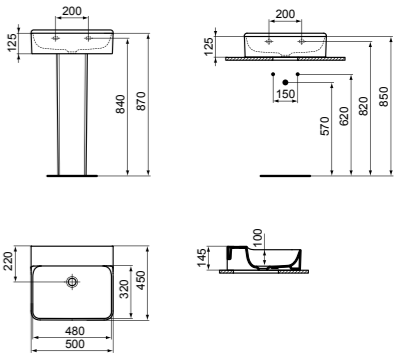

BASIN 60CM WITH 1 TAP HOLE

MODEL	FINISHING	SKU
With Overflow, 1 tap hole	White Gloss White Silk*	T369101 T3691V1
With Overflow, 1 tap hole, Grinded	White Gloss White Silk*	T381801 T3818V1

- 60x45 cm basin
- Slotted overflow
- 1 tap hole
- Wall-mounted installation or with pedestal