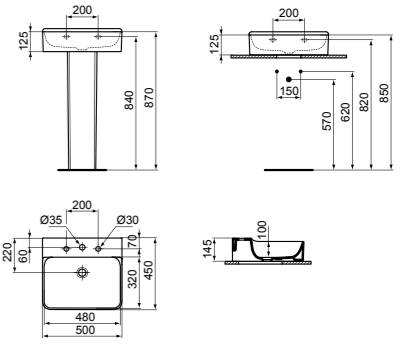

BASIN 50CM WITH 3 TAP HOLES

MODEL	FINISHING	SKU
No Overflow, 3 tap holes	White Gloss	T378601
No Overflow, 3 tap holes, Grinded	White Gloss	T381601

- 50x45 cm basin
- No overflow
- 3 tap holes
- Wall-mounted installation or with pedestal

BASIN 50CM WITHOUT TAP HOLE

MODEL	FINISHING	SKU
No Overflow, No tap hole	White Gloss	T378701
No Overflow, No tap hole, Grinded	White Gloss	T381701

- 50x45 cm basin
- No overflow
- No tap hole
- Wall-mounted installation or with pedestal