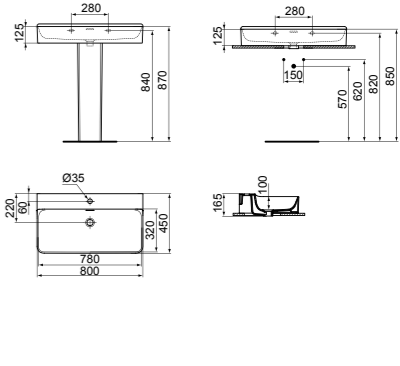

· 80x45 cm basin
 · Slotted overflow
 · 1 tap hole
 · Wall-mounted installation or with pedestal

· Grinded model for lay on installation
 · Chrome design siphon and ceramic free flow waste with coloured cover available (see page 141)