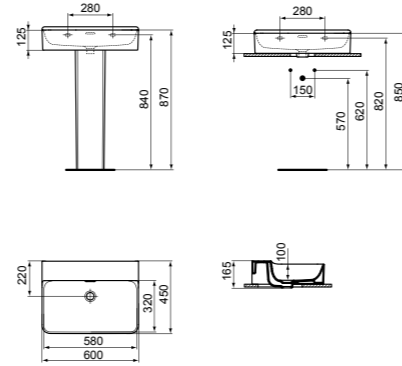

BASIN 60CM WITHOUT TAP HOLE

MODEL	FINISHING	SKU
With Overflow, No tap hole	White Gloss	T378901
With Overflow, No tap hole, Grinded	White Gloss	T382201

· 60x45 cm basin
· Slotted overflow
· No tap hole
· Wall-mounted installation or with pedestal

· Grinded model for lay on installation
· Chrome design siphon and ceramic free flow waste with coloured cover available (see page 141)