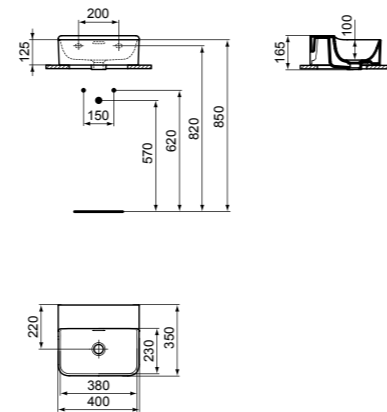

HAND WASH BASIN 40X35CM WITHOUT TAP HOLE

MODEL	FINISHING	SKU
With Overflow, No tap hole	White Gloss	T381101
With Overflow, No tap hole, Grinded	White Gloss	T387701

- 40x35 cm hand wash basin
- Slotted overflow
- No tap hole
- Wall-mounted installation
- Grinded model for lay on installation
- Chrome design siphon and ceramic free flow waste with coloured cover available (see page 141)