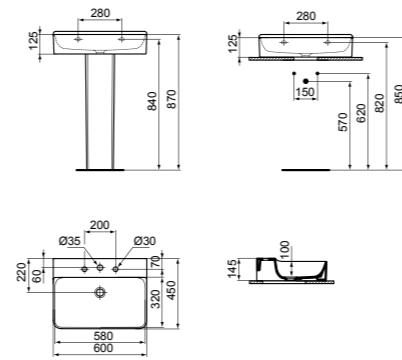

· 60x45 cm basin
 · No overflow
 · 3 tap holes
 · Wall-mounted installation or with pedestal

· Grinded model for lay on installation
 · Suggested installation with free flow waste or with dedicated IdealFlow siphon (see page 141)