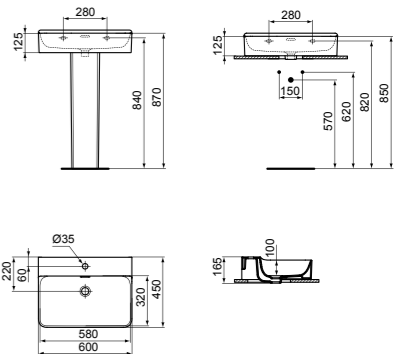

BASIN 60CM WITH 3 TAP HOLES

MODEL	FINISHING	SKU
With Overflow, 3 tap holes	White Gloss	T378801
With Overflow, 3 tap holes, Grinded	White Gloss	T381901

- 60x45 cm basin
- Slotted overflow
- 3 tap holes
- Wall-mounted installation or with pedestal