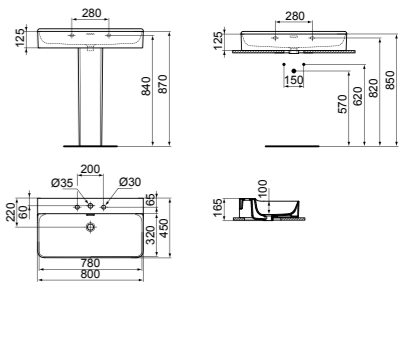

BASIN 80CM WITH 3 TAP HOLES

MODEL	FINISHING	SKU
With Overflow, 3 tap holes	White Gloss	T379301
With Overflow, 3 tap holes, Grinded	White Gloss	T382701

· 80x45 cm basin
· Slotted overflow
· 3 tap holes
· Wall-mounted installation or with pedestal

· Grinded model for lay on installation
· Chrome design siphon and ceramic free flow waste with coloured cover available (see page 141)