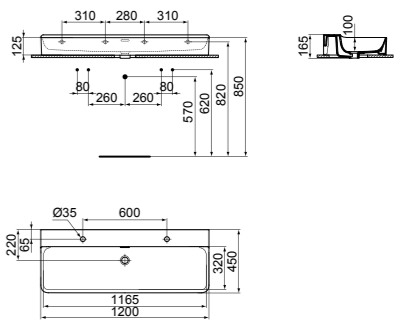

BASIN 120CM WITH 2 TAP HOLES

MODEL	FINISHING	SKU
With Overflow, 2 tap holes	White Glossy	T380301
With Overflow, 2 tap holes, Grinded	White Glossy	T383901

- 120x45 cm basin
- Slotted overflow
- Two tap holes for dual user functionality
- Wall-mounted installation

- Grinded model for lay on installation
- Chrome design siphon and ceramic free flow waste with coloured cover available (see page 141)

BASIN 120CM WITH 2 TAP HOLES

MODEL	FINISHING	SKU
No Overflow, 2 tap holes	White Glossy	T380801
No Overflow, 2 tap holes, Grinded	White Glossy	T384401

- 120x45 cm basin
- No overflow
- Two tap holes for dual user functionality
- Wall-mounted installation