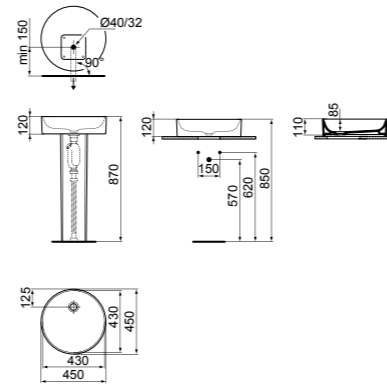

VESSEL 45CM WITHOUT TAP HOLE

MODEL	FINISHING	SKU
No Overflow, No tap hole	White Gloss White Silk*	T369601 T3696V1

- 45cm round vessel basin
- No overflow
- No tap hole
- For lay on installation or use with freestanding pedestal
- Suggested installation with free flow waste or with dedicated IdealFlow siphon (see page 141)