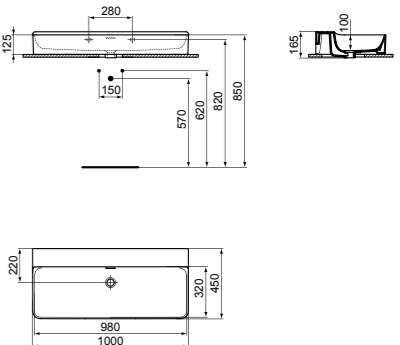

BASIN 100CM WITHOUT TAP HOLE

MODEL	FINISHING	SKU
With Overflow, No tap hole	White Gloss	T379901
With Overflow, No tap hole, Grinded	White Gloss	T383401

- 100x45 cm basin
- Slotted overflow
- No tap hole
- Wall-mounted installation

- Grinded model for lay on installation
- Chrome design siphon and ceramic free flow waste with coloured cover available (see page 141)

BASIN 100CM WITH 1 TAP HOLE

MODEL	FINISHING	SKU
No Overflow, 1 tap hole	White Gloss	T380001
No Overflow, 1 tap hole, Grinded	White Gloss	T383501

- 100x45 cm basin
- No overflow
- 1 tap hole
- Wall-mounted installation