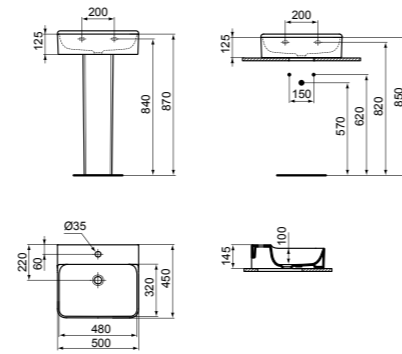

BASIN 50CM WITH 1 TAP HOLE

MODEL	FINISHING	SKU
With Overflow, 1 tap hole	White Gloss White Silk*	T369001 T3690V1
With Overflow, 1 tap hole, Grinded	White Gloss White Silk*	T381201 T3812V1

- 50x45 cm basin
- Slotted overflow
- 1 tap hole
- Wall-mounted installation or with pedestal

BASIN 50CM WITH 3 TAP HOLES

MODEL	FINISHING	SKU
With Overflow, 3 tap holes	White Gloss	T378301
With Overflow, 3 tap holes, Grinded	White Gloss	T381301

- 50x45 cm basin
- Slotted overflow
- 3 tap holes
- Wall-mounted installation or with pedestal

BASIN 50CM WITHOUT TAP HOLE

MODEL	FINISHING	SKU
With Overflow, No tap hole	White Gloss	T378401
With Overflow, No tap hole, Grinded	White Gloss	T381401

- 50x45 cm basin
- Slotted overflow
- No tap hole
- Wall-mounted installation or with pedestal

BASIN 50CM WITH 1 TAP HOLE

MODEL	FINISHING	SKU
No Overflow, 1 tap hole	White Gloss	T378501
No Overflow, 1 tap hole, Grinded	White Gloss	T381501

- 50x45 cm basin
- No overflow
- 1 tap hole
- Wall-mounted installation or with pedestal

BASIN 50CM WITH 3 TAP HOLES

MODEL	FINISHING	SKU
No Overflow, 3 tap holes	White Gloss	T378601
No Overflow, 3 tap holes, Grinded	White Gloss	T381601

- 50x45 cm basin
- No overflow
- 3 tap holes
- Wall-mounted installation or with pedestal

BASIN 50CM WITHOUT TAP HOLE

MODEL	FINISHING	SKU
No Overflow, No tap hole	White Gloss	T378701
No Overflow, No tap hole, Grinded	White Gloss	T381701

- 50x45 cm basin
- No overflow
- No tap hole
- Wall-mounted installation or with pedestal

BASIN 60CM WITH 1 TAP HOLE

MODEL	FINISHING	SKU
With Overflow, 1 tap hole	White Gloss White Silk*	T369101 T3691V1
With Overflow, 1 tap hole, Grinded	White Gloss White Silk*	T381801 T3818V1

- 60x45 cm basin
- Slotted overflow
- 1 tap hole
- Wall-mounted installation or with pedestal

BASIN 60CM WITH 3 TAP HOLES