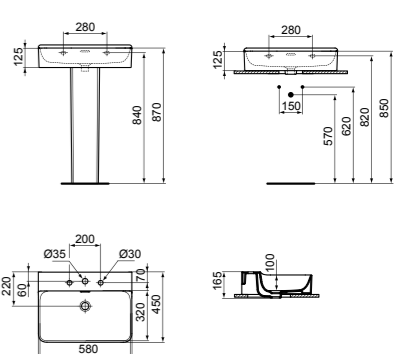

* White Silk finish models will be available starting as of April 2021

* White Silk finish models will be available starting as of April 2021