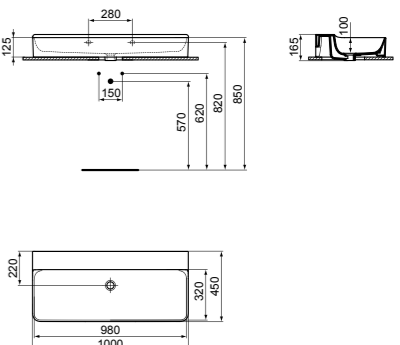

* White Silk finish models will be available starting as of April 2021