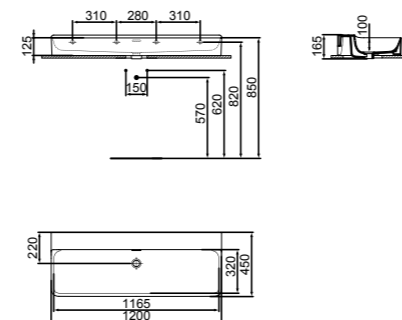

BASIN 120CM WITH 1 TAP HOLE

MODEL	FINISHING	SKU
No Overflow, 1 tap hole	White Gloss	T380601
No Overflow, 1 tap hole, Grinded	White Gloss	T384201

- 120x45 cm basin
- Slotted overflow
- 1 tap hole
- Wall-mounted installation