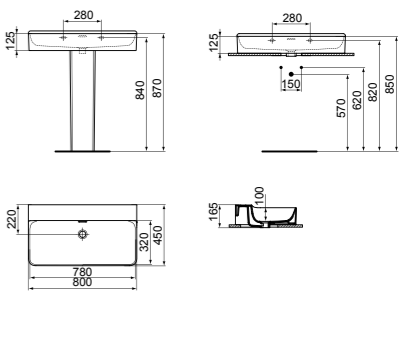

· 80x45 cm basin
 · Slotted overflow
 · No tap hole
 · Wall-mounted installation

· Grinded model for lay on installation
 · Chrome design siphon and ceramic free flow waste with coloured cover available (see page 141)