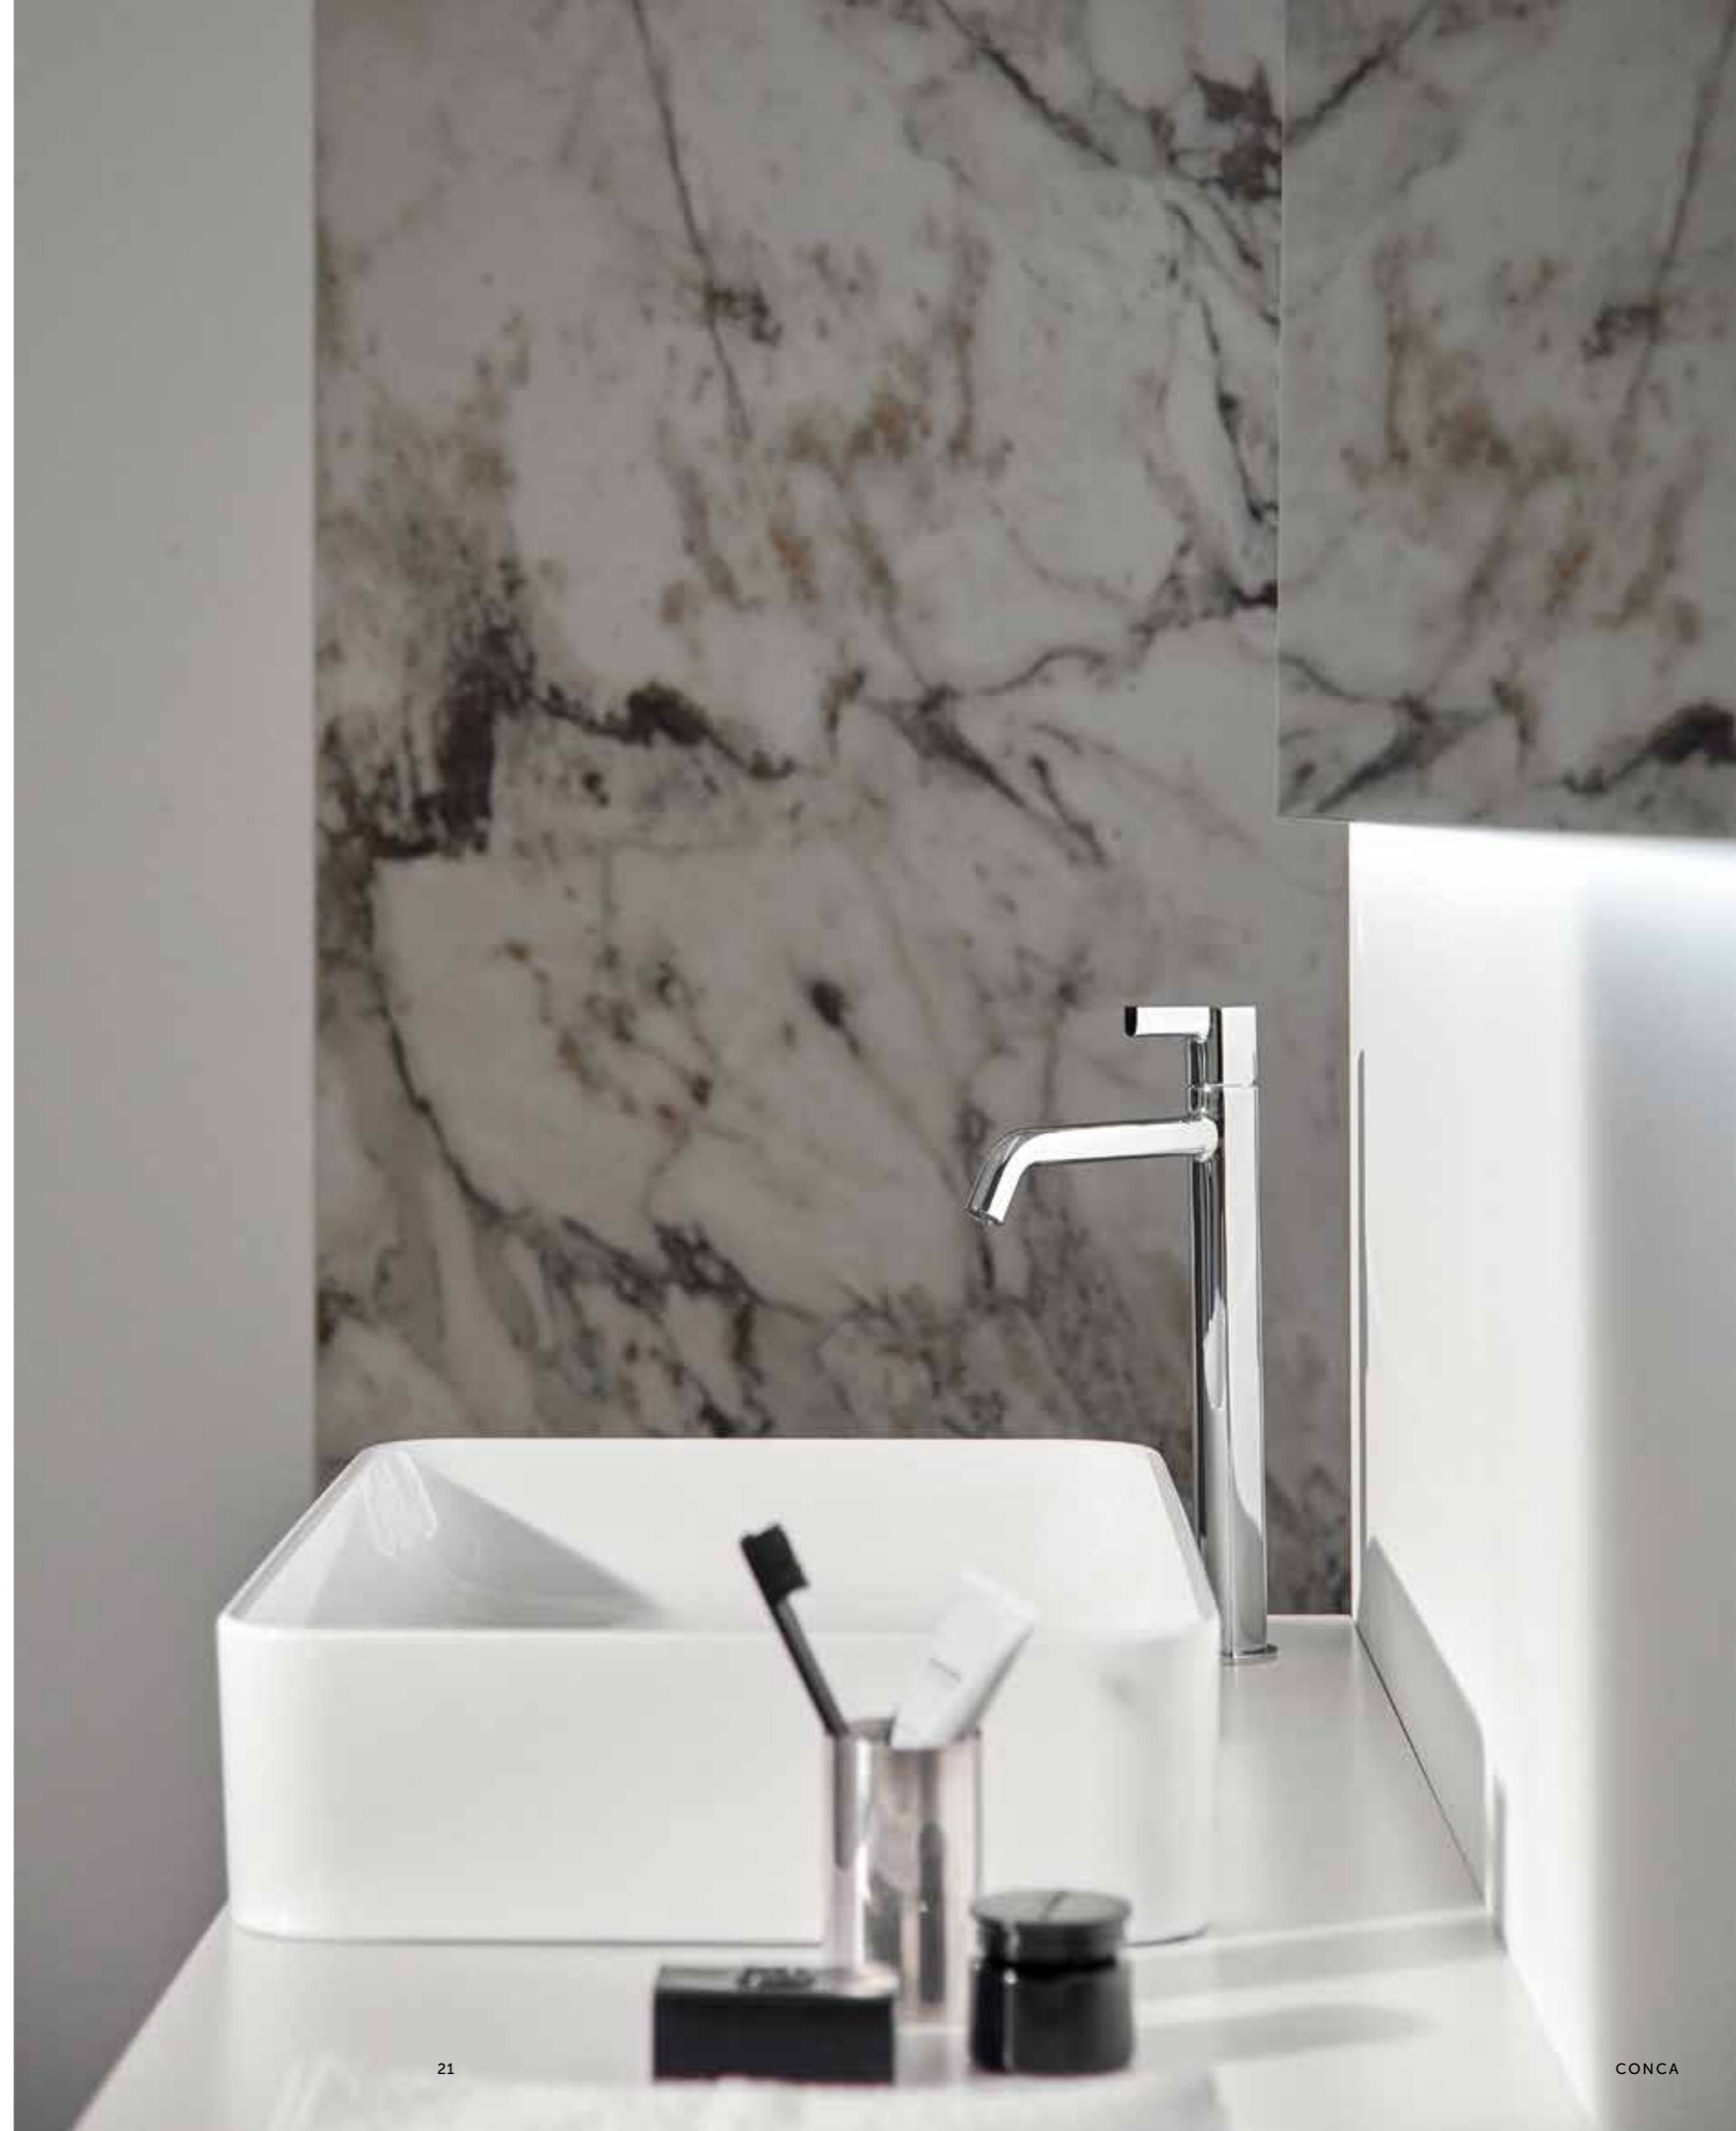

Vessel mixer / Chrome finish

Bidet mixer / Chrome finish

Floor-standing toilet and bidet / Curve models

Worktop / Matt White finish

Basin unit 1 drawer / Matt White finish

CONCA Square vessel 60x40cm
JOY Vessel mixer / Chrome finish

CONCA
CONNECT AIR

Round basin 45 and free-standing pedestal
Wall mounted basin mixer / Chrome finish

CONCA

Basin 100x45cm without overflow

JOY

Basin mixer / Chrome finish

CONCA

CONCA
CONCA
MIRROR