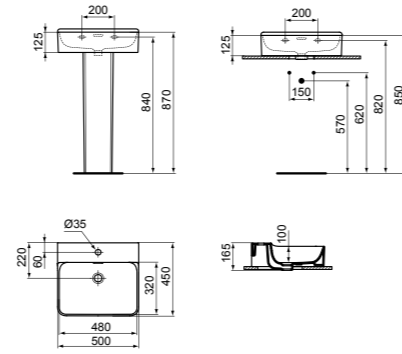

BASIN 50CM WITH 1 TAP HOLE

MODEL	FINISHING	SKU
With Overflow, 1 tap hole	White Gloss White Silk*	T369001 T3690V1
With Overflow, 1 tap hole, Grinded	White Gloss White Silk*	T381201 T3812V1

- 50x45 cm basin
- Slotted overflow
- 1 tap hole
- Wall-mounted installation or with pedestal

BASIN 50CM WITH 3 TAP HOLES

MODEL	FINISHING	SKU
With Overflow, 3 tap holes	White Gloss	T378301
With Overflow, 3 tap holes, Grinded	White Gloss	T381301

- 50x45 cm basin
- Slotted overflow
- 3 tap holes
- Wall-mounted installation or with pedestal