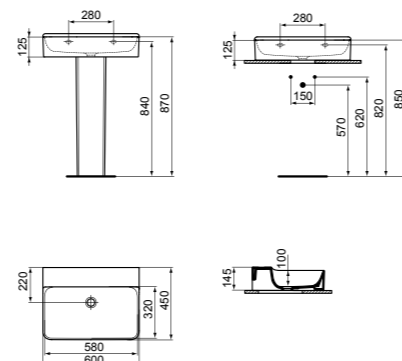

BASIN 60CM WITHOUT TAP HOLE

MODEL	FINISHING	SKU
No Overflow, No tap hole	White Gloss	T379201
No Overflow, No tap hole, Grinded	White Gloss	T382501

· 60x45 cm basin
· No overflow
· No tap hole
· Wall-mounted installation or with pedestal

· Grinded model for lay on installation
· Suggested installation with free flow waste or with dedicated IdealFlow siphon (see page 141)