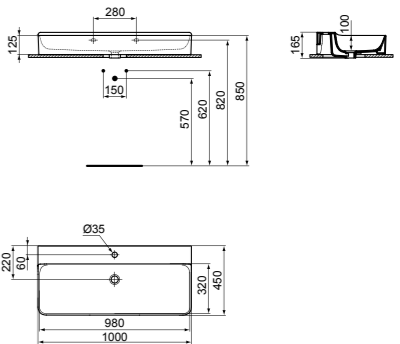

BASIN 100CM WITHOUT TAP HOLE

MODEL	FINISHING	SKU
No Overflow, No tap hole	White Gloss	T380201
No Overflow, No tap hole, Grinded	White Gloss	T383701

- 100x45 cm basin
- No overflow
- No tap hole
- Wall-mounted installation