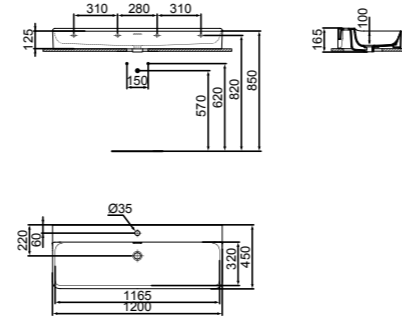

BASIN 120CM WITH 1 TAP HOLE

MODEL	FINISHING	SKU
No Overflow, 1 tap hole	White Gloss White Silk*	T369401 T3694V1
No Overflow, 1 tap hole, Grinded	White Gloss White Silk*	T383801 T3838V1

- 120x45 cm basin
- Slotted overflow
- 1 tap hole
- Wall-mounted installation

BASIN 120CM WITH 3 TAP HOLES

MODEL	FINISHING	SKU
With Overflow, 3 tap holes	White Gloss	T380401
With Overflow, 3 tap holes, Grinded	White Gloss	T384001

- 120x45 cm basin
- Slotted overflow
- 3 tap holes
- Wall-mounted installation