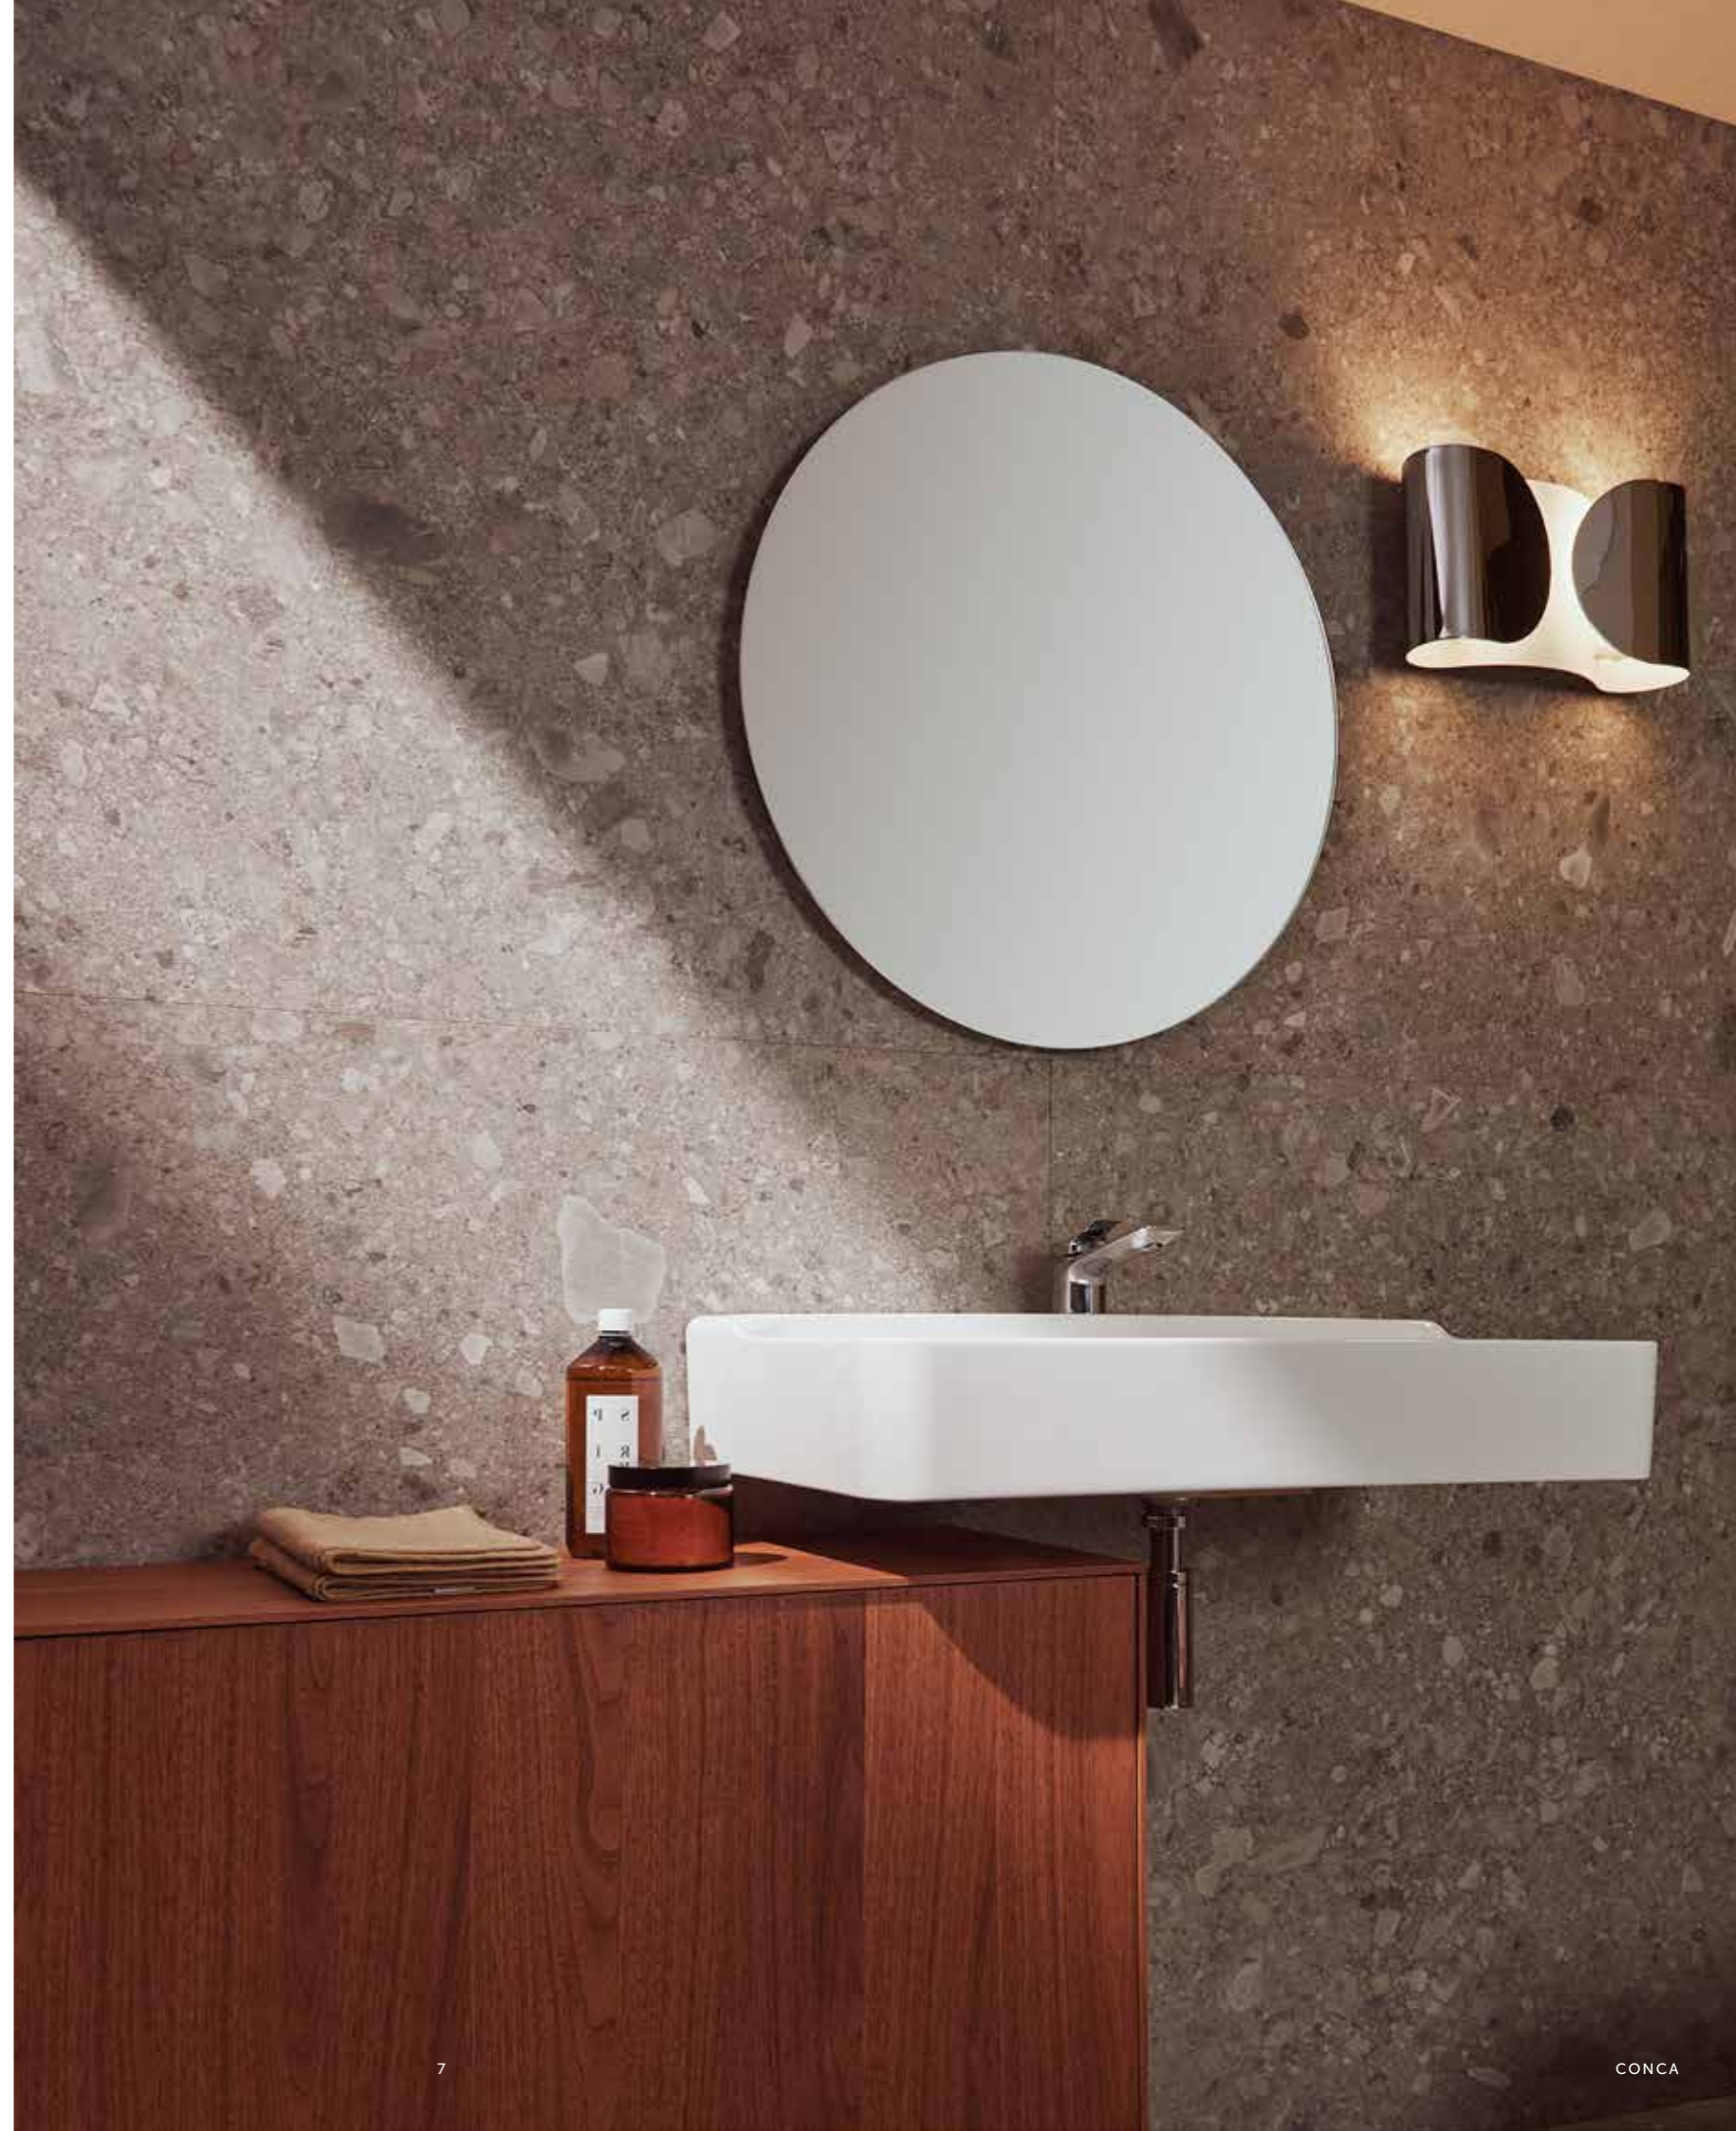

Basin mixer / Chrome finish

Basin unit / Dark Walnut finish

Round mirror Ø80cm

round vessel Ø45

vessel 60

CONCA
CONCA

Basin 120x45cm
Basin mixer / Chrome finish

"We wanted something completely new,
while maintaining the emotions that Ideal Standard
evoked with past generations."