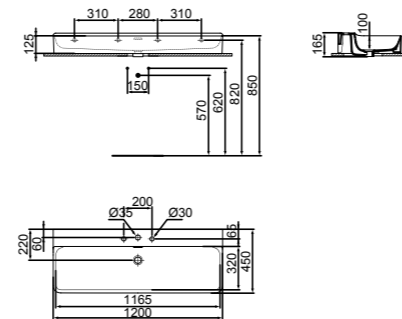

BASIN 120CM WITHOUT TAP HOLE

MODEL	FINISHING	SKU
With Overflow, No tap hole	White Gloss	T380501
With Overflow, No tap hole, Grinded	White Gloss	T384101

- 120x45 cm basin
- Slotted overflow
- No tap hole
- Wall-mounted installation