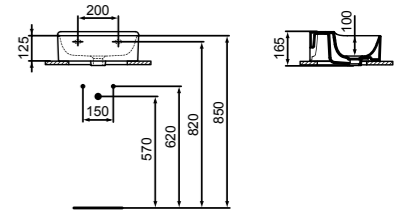

PEDESTAL FOR VESSELS FREE-STANDING INSTALLATION

MODEL	FINISHING	SKU
For Round Vessel	White Glossy White Silk*	T376501 T3765V1
For Rectangular Vessel	White Glossy White Silk*	T388001 T3880V1

- Ceramic and metal framing included
- Floor fixing
- Fixations included

PEDESTAL FOR 50/60/80CM BASIN INSTALLATION

MODEL	FINISHING	SKU
For 50, 60 and 80cm basins	White Glossy White Silk*	T388101 T3881V1

- Pedestal for use with 50cm, 60cm and 80cm basins

* White Silk finish models will be available starting as of April 2021