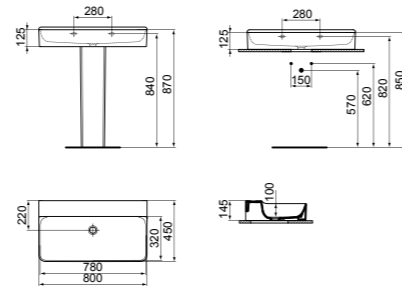

BASIN 100CM WITH 1 TAP HOLE

MODEL	FINISHING	SKU
With Overflow, 1 tap hole	White Gloss White Silk*	T369301 T3693V1
With Overflow, 1 tap hole, Grinded	White Gloss White Silk*	T383201 T3832V1

- 100x45 cm basin
- Slotted overflow
- 1 tap hole
- Wall-mounted installation