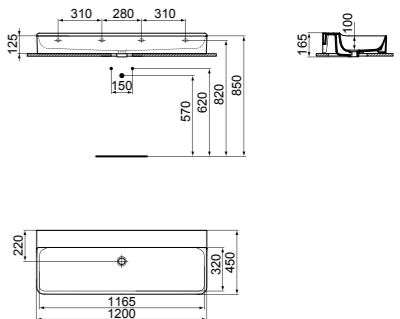

BASIN 120CM WITH 1 TAP HOLE

MODEL	FINISHING	SKU
No Overflow, 1 tap hole	White Gloss White Silk*	T369401 T3694V1
No Overflow, 1 tap hole, Grinded	White Gloss White Silk*	T383801 T3838V1

- 120x45 cm basin
- Slotted overflow
- 1 tap hole
- Wall-mounted installation

BASIN 120CM WITH 3 TAP HOLES

MODEL	FINISHING	SKU
With Overflow, 3 tap holes	White Gloss	T380401
With Overflow, 3 tap holes, Grinded	White Gloss	T384001

- 120x45 cm basin
- Slotted overflow
- 3 tap holes
- Wall-mounted installation

BASIN 120CM WITHOUT TAP HOLE

MODEL	FINISHING	SKU
With Overflow, No tap hole	White Gloss	T380501
With Overflow, No tap hole, Grinded	White Gloss	T384101

- 120x45 cm basin
- Slotted overflow
- No tap hole
- Wall-mounted installation

BASIN 120CM WITH 1 TAP HOLE

MODEL	FINISHING	SKU
No Overflow, 1 tap hole	White Gloss	T380601
No Overflow, 1 tap hole, Grinded	White Gloss	T384201

- 120x45 cm basin
- Slotted overflow
- 1 tap hole
- Wall-mounted installation

BASIN 120CM WITH 3 TAP HOLES

MODEL	FINISHING	SKU
No Overflow, 3 tap holes	White Gloss	T380701
No Overflow, 3 tap holes, Grinded	White Gloss	T384301

- 120x45 cm basin
- No overflow
- 3 tap holes
- Wall-mounted installation

- Grinded model for lay on installation
- Suggested installation with free flow waste or with dedicated IdealFlow siphon (see page 141)

BASIN 120CM WITHOUT TAP HOLE

MODEL	FINISHING	SKU
No Overflow, No tap hole	White Gloss	T380901
No Overflow, No tap hole, Grinded	White Gloss	T384501

- 120x45 cm basin
- No overflow
- No tap hole
- Wall-mounted installation

BASIN 120CM WITH 2 TAP HOLES

MODEL	FINISHING	SKU
With Overflow, 2 tap holes	White Glossy	T380301
With Overflow, 2 tap holes, Grinded	White Glossy	T383901

- 120x45 cm basin
- Slotted overflow
- Two tap holes for dual user functionality
- Wall-mounted installation