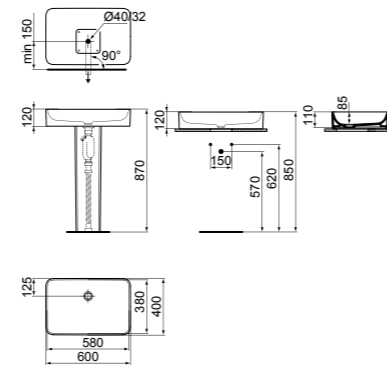

VESSEL 45CM WITHOUT TAP HOLE

MODEL	FINISHING	SKU
No Overflow, No tap hole	White Gloss White Silk*	T369601 T3696V1

- 45cm round vessel basin
- No overflow
- No tap hole
- For lay on installation or use with freestanding pedestal
- Suggested installation with free flow waste or with dedicated IdealFlow siphon (see page 141)

VESSEL 60X40CM WITHOUT TAP HOLE

MODEL	FINISHING	SKU
No Overflow, No tap hole	White Gloss White Silk*	T369801 T3698V1

- 60 x 40cm rectangle vessel basin
- No overflow
- No tap hole
- For lay on installation or use with freestanding pedestal
- Suggested installation with free flow waste or with dedicated IdealFlow siphon (see page 141)