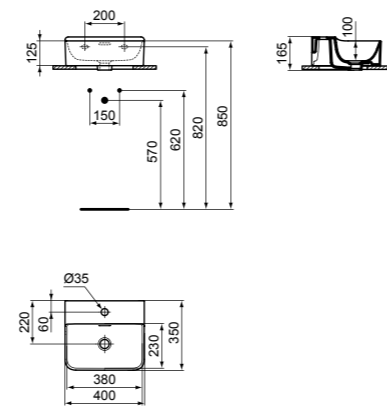

HAND WASH BASIN 40X35CM WITH 1 TAP HOLE

MODEL	FINISHING	SKU
With Overflow, 1 tap hole	White Gloss White Silk*	T369501 T3695V1
With Overflow, 1 tap hole, Grinded	White Gloss White Silk*	T387601 T3876V1

- 40x35 cm hand wash basin
- Slotted overflow
- 1 tap hole
- Wall-mounted installation
- Grinded model for lay on installation
- Chrome design siphon and ceramic free flow waste with coloured cover available (see page 141)