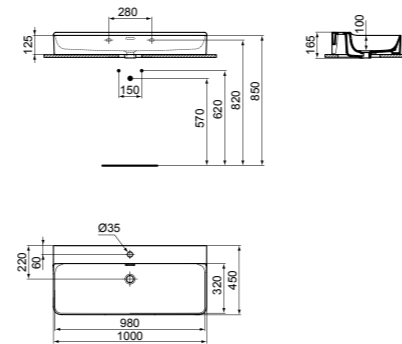

BASIN 100CM WITH 3 TAP HOLES

MODEL	FINISHING	SKU
With Overflow, 3 tap holes	White Gloss	T379801
With Overflow, 3 tap holes, Grinded	White Gloss	T383301

- 100x45 cm basin
- Slotted overflow
- 3 tap holes
- Wall-mounted installation