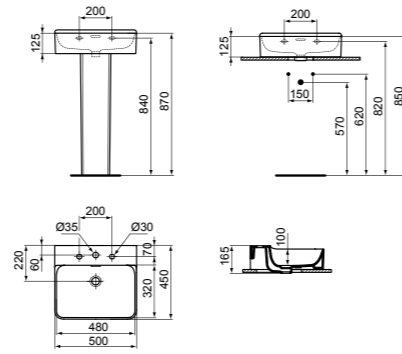

BASIN 50CM WITHOUT TAP HOLE

MODEL	FINISHING	SKU
With Overflow, No tap hole	White Gloss	T378401
With Overflow, No tap hole, Grinded	White Gloss	T381401

- 50x45 cm basin
- Slotted overflow
- No tap hole
- Wall-mounted installation or with pedestal