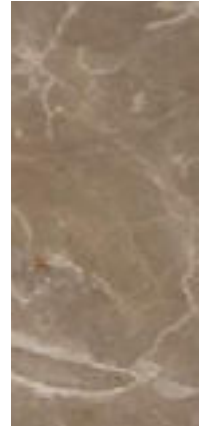

Black Marquina

Kenya Black

Ocean Black

Green Guatemala

Emperador Dark

Red Levanto

Emperador light

Brown Forrest

Ombra di
Caravaggio

Orobico Grey

Imperial Brown

Grey Etruscan

Imperial Grey

Grey azul

Walnut Travertino

Travertino

Beige Corallo

White Carrara

White Namibian

White Calacatta

SAMPLES COLOURS SHOWN IN THE FOLLOWING CATALOGUE SHOULD BY USED AS ROUGH GUIDE, AS THEY MAY BY SUBJECT TO SIGHT ALTERATIONS DUE TO PHOTOGRAPHIC AND PRINTING PROCESSES.

Wood finishing

Natural Ash

Walnut
Canaletto

Wengè

Black Ash

SAMPLES COLOURS SHOWN IN THE FOLLOWING CATALOGUE SHOULD BY USED AS ROUGH GUIDE, AS THEY MAY BY SUBJECT TO SIGHT ALTERATIONS DUE TO PHOTOGRAPHIC AND PRINTING PROCESSES.