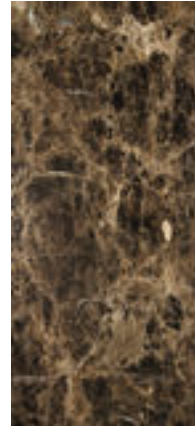

Black Marquina

Kenya Black

Ocean Black

Green Guatemala

Emperador Dark

Red Levanto

Emperador light

Brown Forrest

Ombra di
Caravaggio

Orobico Grey

Imperial Brown

Grey Etruscan

Imperial Grey

Grey azul

Walnut Travertino

Travertino

Beige Corallo

White Carrara

White Namibian

White Calacatta

SAMPLES COLOURS SHOWN IN THE FOLLOWING CATALOGUE SHOULD BY USED AS ROUGH GUIDE, AS THEY MAY BY SUBJECT TO SIGHT ALTERATIONS DUE TO PHOTOGRAPHIC AND PRINTING PROCESSES.

Wood finishing

Natural Ash

Walnut
Canaletto

Wengè

Black Ash

SAMPLES COLOURS SHOWN IN THE FOLLOWING CATALOGUE SHOULD BY USED AS ROUGH GUIDE, AS THEY MAY BY SUBJECT TO SIGHT ALTERATIONS DUE TO PHOTOGRAPHIC AND PRINTING PROCESSES.