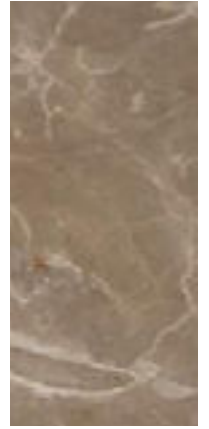

*Marble Finishing* - Natural shining | Natural matte

Black Marquina

Kenya Black

Ocean Black

Green Guatemala

Emperador Dark

Red Levanto

Emperador light

Brown Forrest

Ombra di  
Caravaggio

Orobico Grey

Imperial Brown

Grey Etruscan

Imperial Grey

Grey azul

Walnut Travertino

Travertino

Beige Corallo

White Carrara

White Namibian

White Calacatta

SAMPLES COLOURS SHOWN IN THE FOLLOWING CATALOGUE SHOULD BY USED AS ROUGH GUIDE, AS THEY MAY BY SUBJECT TO SIGHT ALTERATIONS DUE TO PHOTOGRAPHIC AND PRINTING PROCESSES.