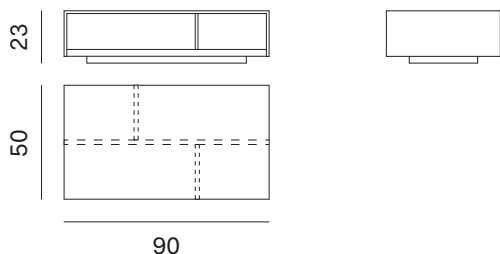

The Seven coffee table - in both square and rectangular versions - has the appearance of a carved-out solid block hovering just above the floor. Its distinguishing feature is the juxtaposition of colour between the materials of the interior and exterior, open shelving and pull-out trays. It comes in the noce and olmo termotrattato finishes, and in any of the matt and oxidized lacquered colour options

NOVAMOBILI

TAVOLINO SEVEN / SEVEN COFFEE TABLE

TAVOLINO SEVEN QUADRATO SQUARE SEVEN COFFEE TABLE

Larghezza Width	Profondità Depth	Altezza Height	Peso Weight
<u>90 cm</u>	<u>90 cm</u>	<u>23 cm</u>	<u>33,1 kg</u>

VASSOI PER TAVOLINO SEVEN QUADRATO TRAYS FOR SQUARE SEVEN COFFEE TABLE

Larghezza Width	Profondità Depth	Altezza Height	Peso Weight
<u>29,8 cm</u>	<u>39,8 cm</u>	<u>8 cm</u>	<u>2 kg</u>
<u>56,2 cm</u>			<u>3,14 kg</u>

TAVOLINO SEVEN RETTANGOLARE RECTANGULAR SEVEN COFFEE TABLE

Larghezza Width	Profondità Depth	Altezza Height	Peso Weight
<u>90 cm</u>	<u>50 cm</u>	<u>23 cm</u>	<u>16,7 kg</u>