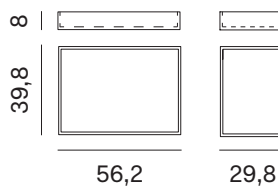

The Seven coffee table - in both square and rectangular versions - has the appearance of a carved-out solid block hovering just above the floor. Its distinguishing feature is the juxtaposition of colour between the materials of the interior and exterior, open shelving and pull-out trays. It comes in the noce and olmo termotrattato finishes, and in any of the matt and oxidized lacquered colour options

NOVAMOBILI

TAVOLINO SEVEN / SEVEN COFFEE TABLE

TAVOLINO SEVEN QUADRATO SQUARE SEVEN COFFEE TABLE

Larghezza Width	Profondità Depth	Altezza Height	Peso Weight
<u>90 cm</u>	<u>90 cm</u>	<u>23 cm</u>	<u>33,1 kg</u>

VASSOI PER TAVOLINO SEVEN QUADRATO TRAYS FOR SQUARE SEVEN COFFEE TABLE

Larghezza Width	Profondità Depth	Altezza Height	Peso Weight
<u>29,8 cm</u>	<u>39,8 cm</u>	<u>8 cm</u>	<u>2 kg</u>
<u>56,2 cm</u>			<u>3,14 kg</u>

TAVOLINO SEVEN RETTANGOLARE RECTANGULAR SEVEN COFFEE TABLE

Larghezza Width	Profondità Depth	Altezza Height	Peso Weight
<u>90 cm</u>	<u>50 cm</u>	<u>23 cm</u>	<u>16,7 kg</u>