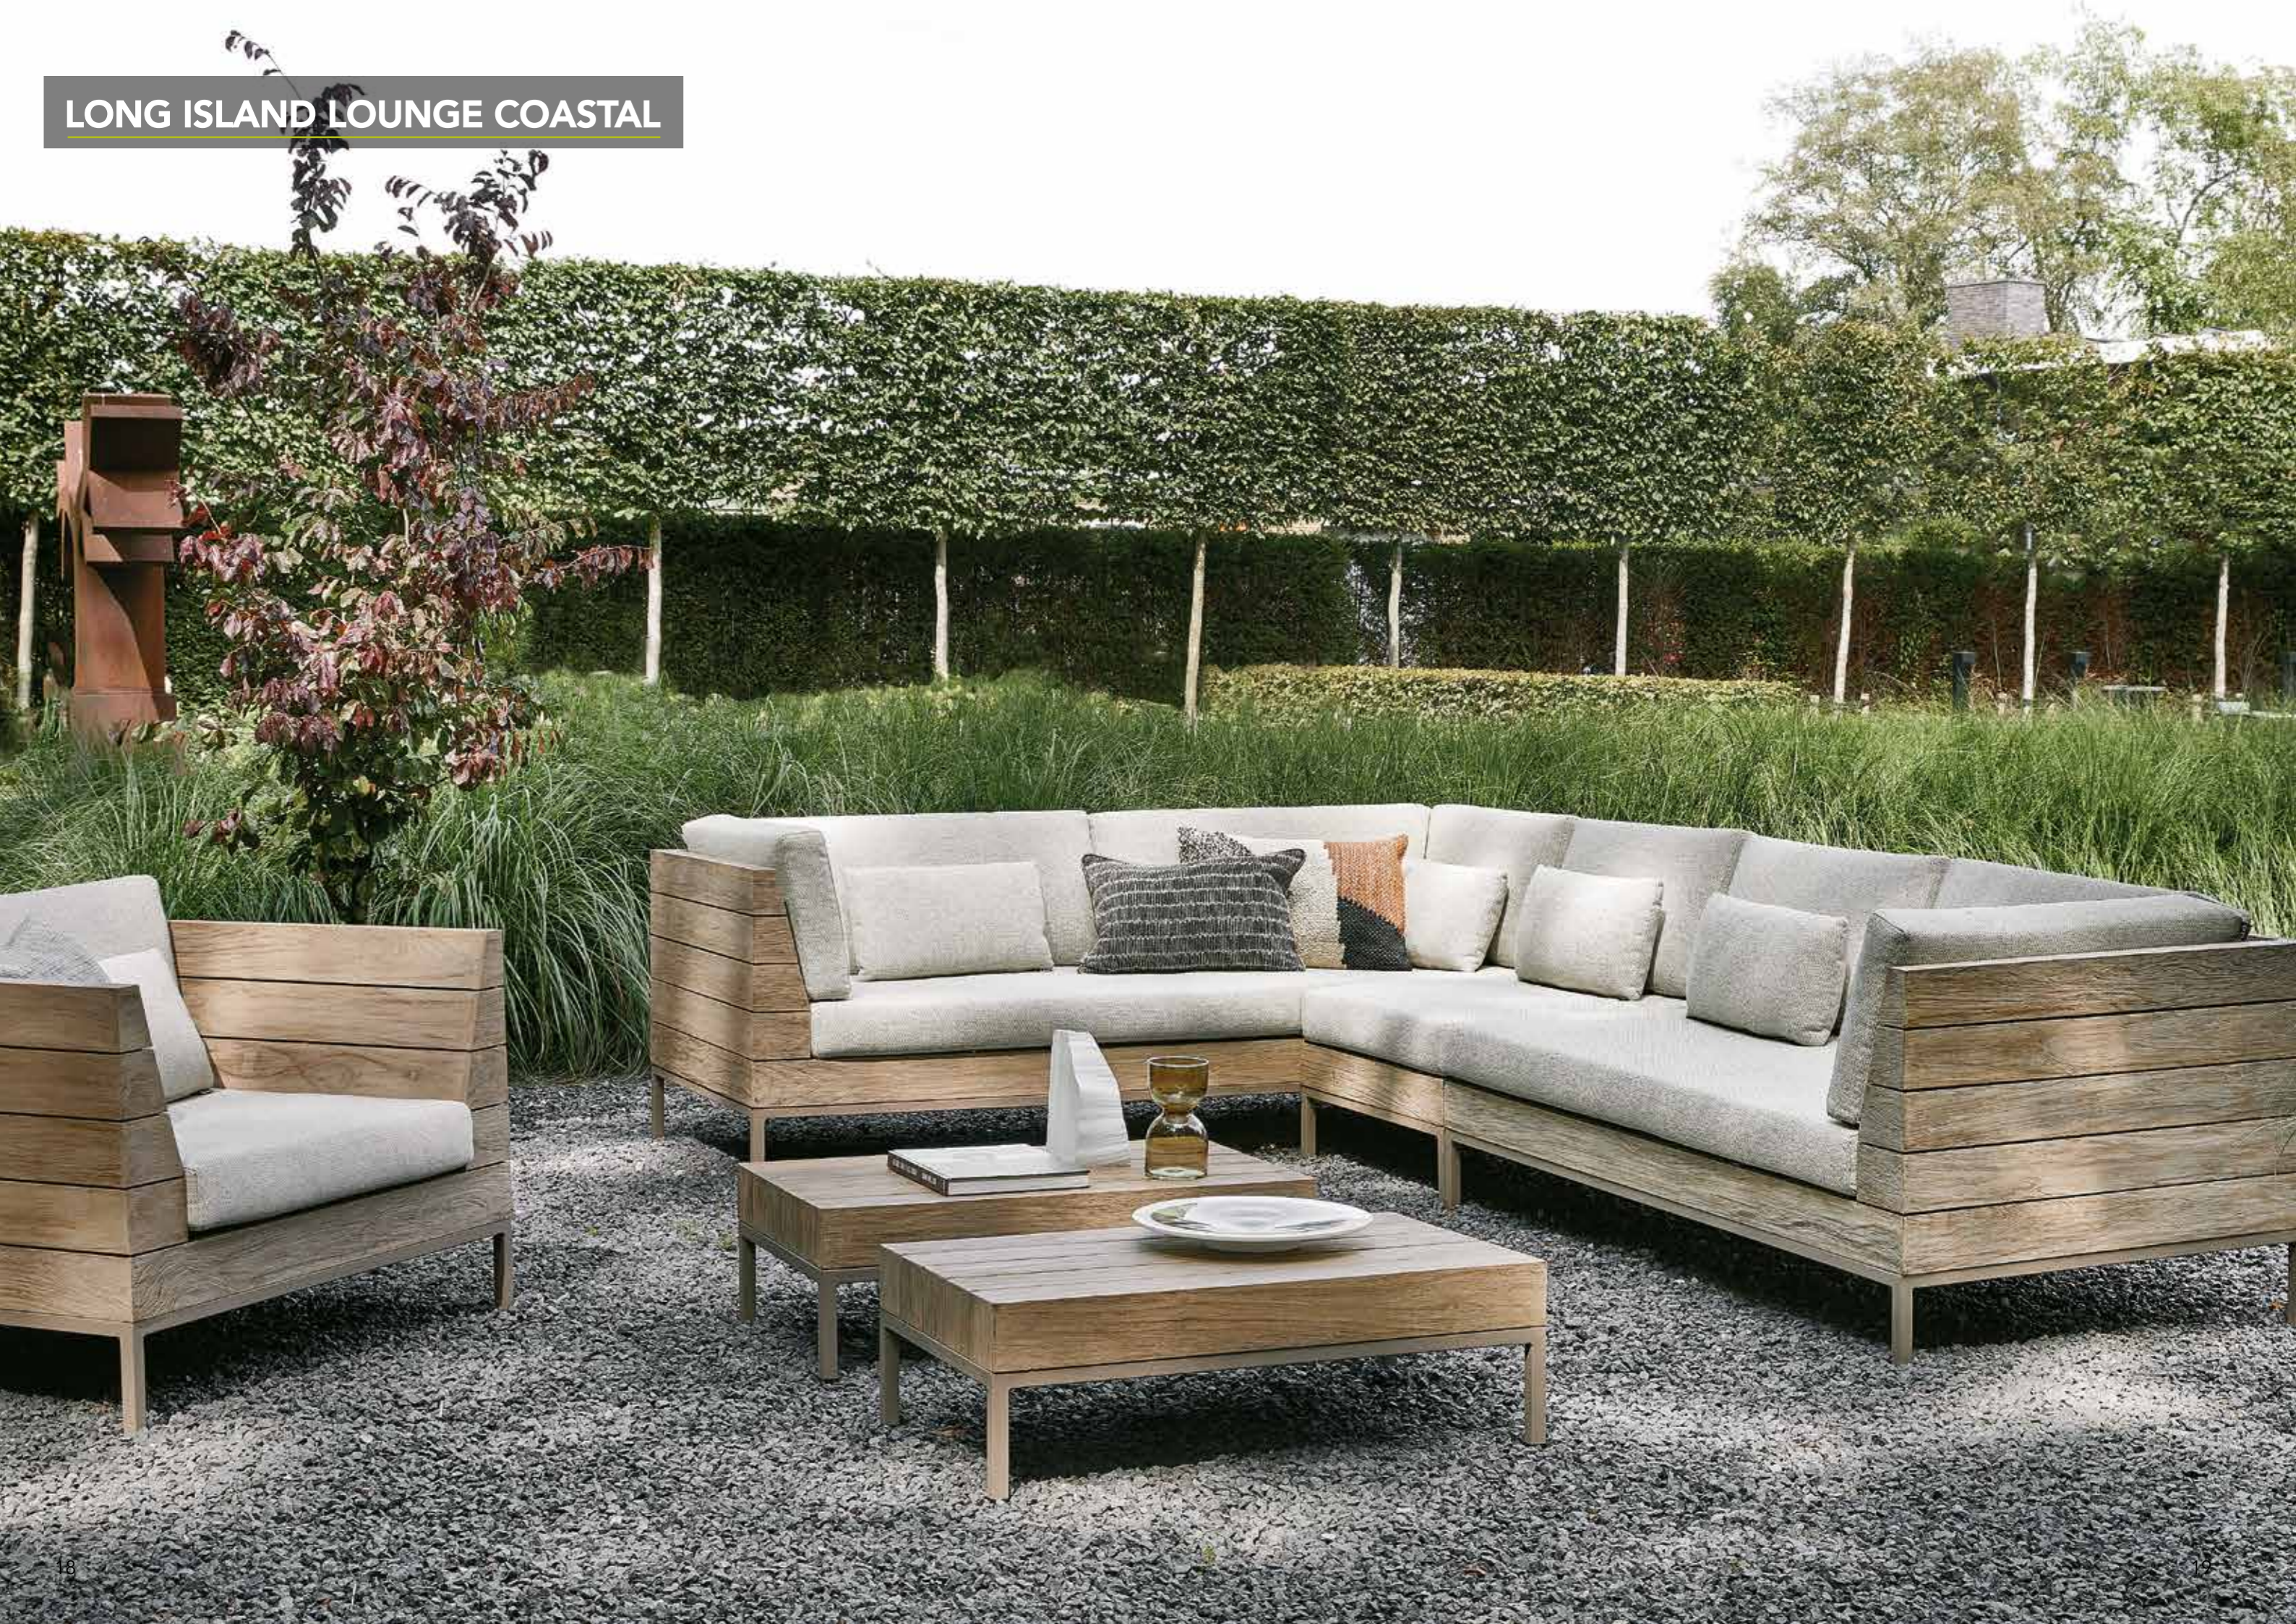

Tabletop :  
Alu Taupe

Wood:  
SVLK teak Natural

LONG ISLAND LOUNGE COASTAL

**Long Island lounge chair 96 body (incl. 1 pillow)**

Article No.	EAN	H	A	H	H	H	H	kg	40 HC
70001742	8718091517728	50	96	89	30	70	10	36,6	± 138