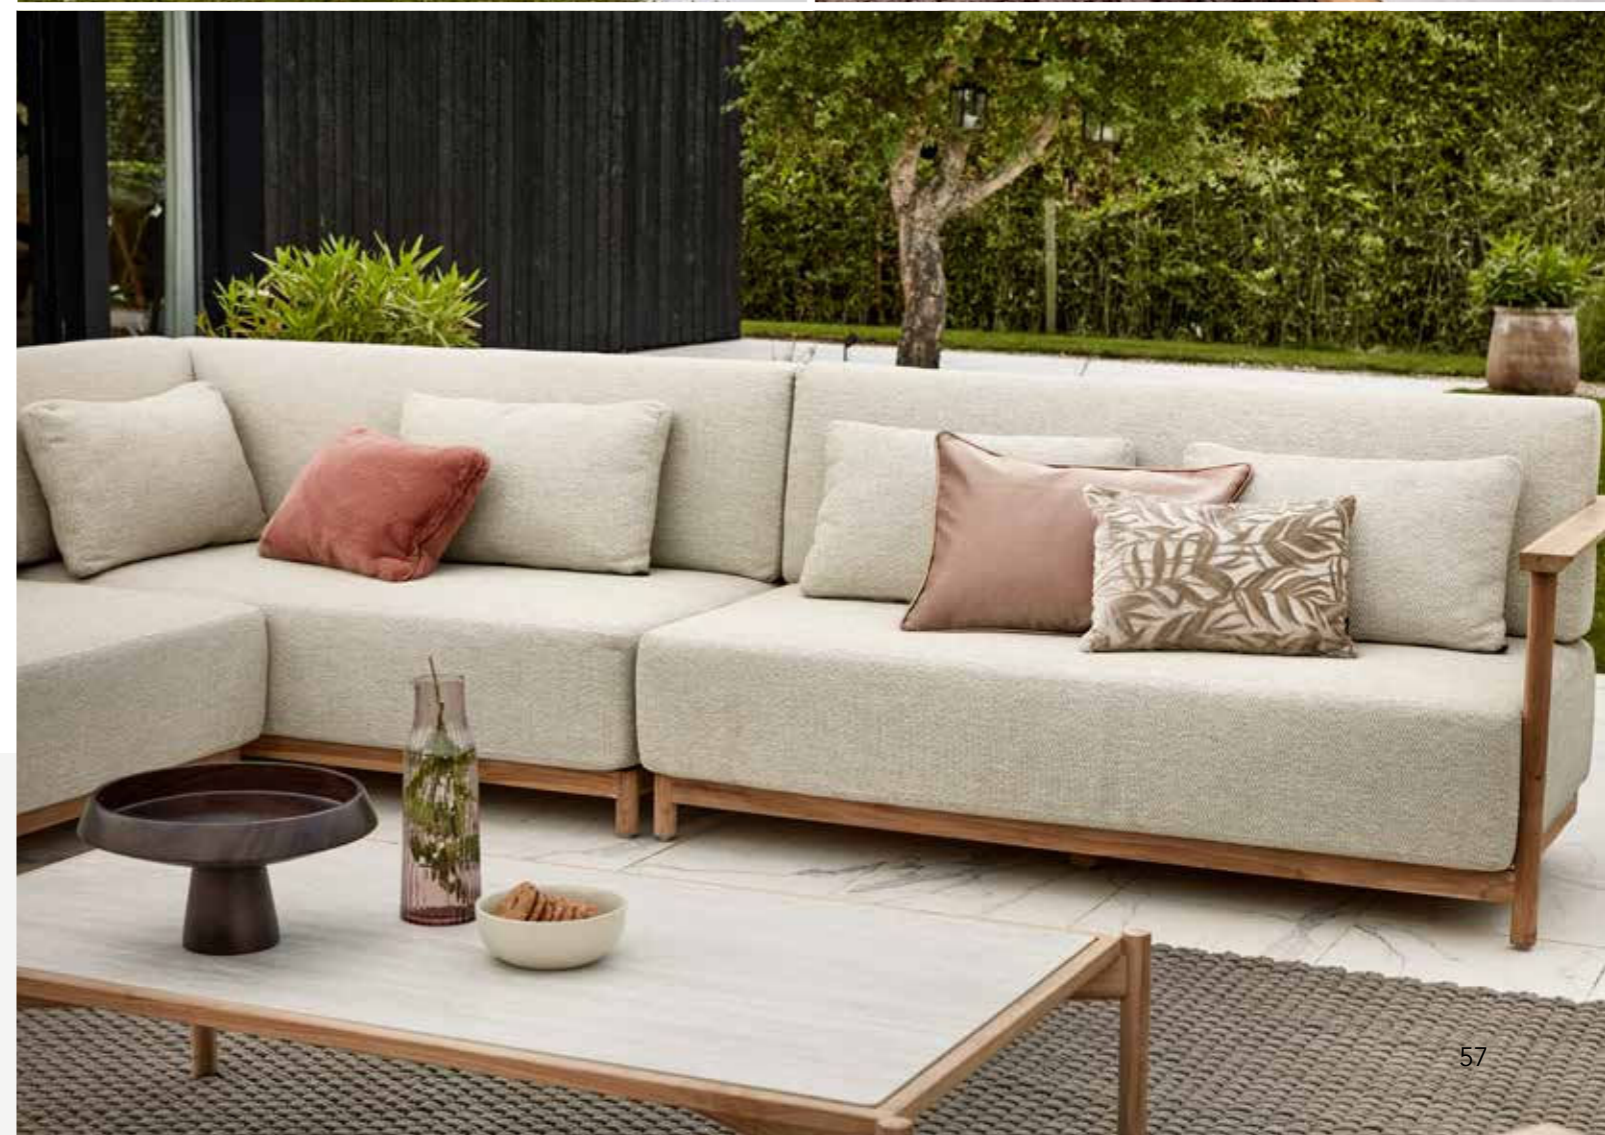

**MATERIALS**

Cushion Bee Wett:  
NATURAL OAK  
weight 357 gram/m2  
100% Olefin

Wood:  
SVLK teak Coastal

**ST LUCIA TEAK LOUNGE**

**St Lucia Teak lounge chair 86**

Article No.	EAN								
72000087	8718091518213	61	86	82	11	61	24	18,3	± 138