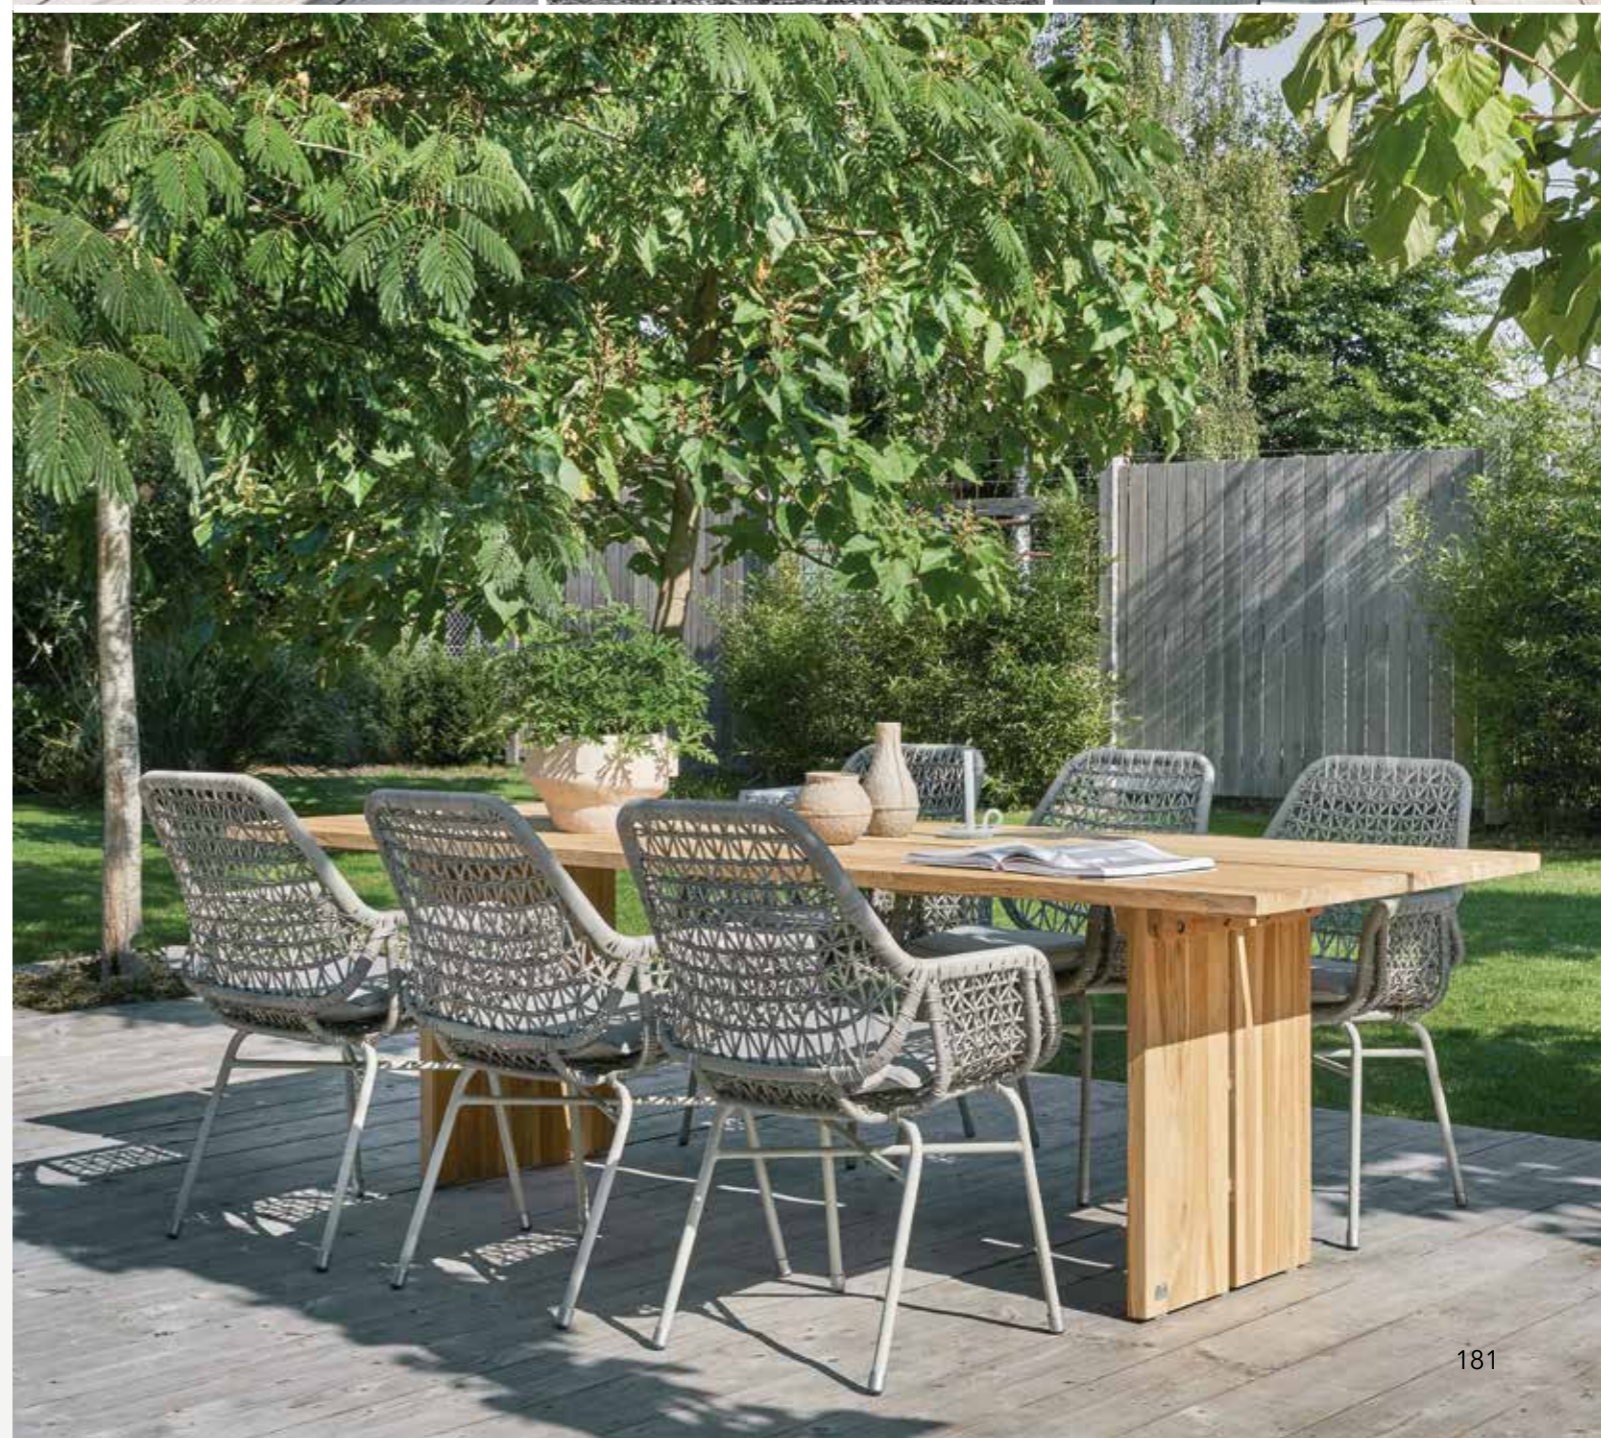

ZARA DINING WHITE BLAZE

Dimensions in cm

Zara dining armchair 53

Article No.	EAN								
70000964	8718091514512	92	53	62	45	66	4	4,2	± 454

Joie de Vivre dining table

Article No.	EAN								
028T0108SVLK	8718091506043	78	200	100	-	-	-	74,5	± 248
028T0107SVLK	8718091506036	78	250	100	-	-	-	90,8	± 199

MATERIALS

Cushion Bee Wett:
STIR
weight 238 gram/m2
100% Olefin

Bicolour weaving:
White blaze / round core
3 mm

Wood:
SVLK teak Natural