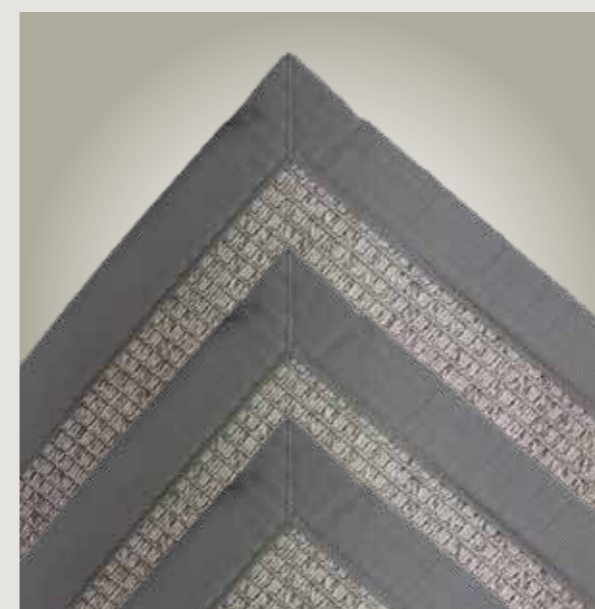

Style the sets in the showroom with a beautiful Apple Bee outdoor rug. An outdoor rug creates warmth and atmosphere and gives each set its own instore section. Feel free to ask us for more information.