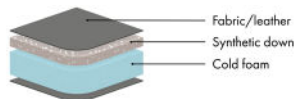

Agir

Product information

Visit furninova.com for additional products, catalogues and information.

furninova[®]

Agir

Drawings	Configuration	Drawings	Configuration
	4-Seater XL (2 pkg) W • D • H* 296x105x82 cm Seat Height • Seat Depth : 43 x 72/62 cm 1.92 m ³ Weight: 104 kg Legs: 8		3+Divan L/R W • D • H* 274x243x82 cm Seat Height • Seat Depth : 43 x 62 cm 2.44 m ³ Weight: 124 kg Legs: 6
	3-Seater W • D • H* 203x95x82 cm Seat Height • Seat Depth : 43 x 62 cm 1.18 m ³ Weight: 63 kg Legs: 4		Footstool W • D • H* 100x70x43 cm Seat Height • Seat Depth : 43 x cm 0.32 m ³ Weight: 15 kg Legs: 4
	2-Seater W • D • H* 168x95x82 cm Seat Height • Seat Depth : 43 x 62 cm 0.98 m ³ Weight: 55 kg Legs: 4		Footstool XL W • D • H* 132x85x43 cm Seat Height • Seat Depth : 43 x cm 0.50 m ³ Weight: 23 kg Legs: 4
	3+Chl L/R W • D • H* 285x155x82 cm Seat Height • Seat Depth : 43 x 62/122 cm 2.06 m ³ Weight: 110 kg Legs: 6		

*Note that the dimensions may differ +/-3% depending on upholstery and combination.

Comfort

Synthetic down (Comfort C4)
 Seat
 Cold foam with a top of synthetic down.

Back
 Mix of synthetic down and ball fibre.