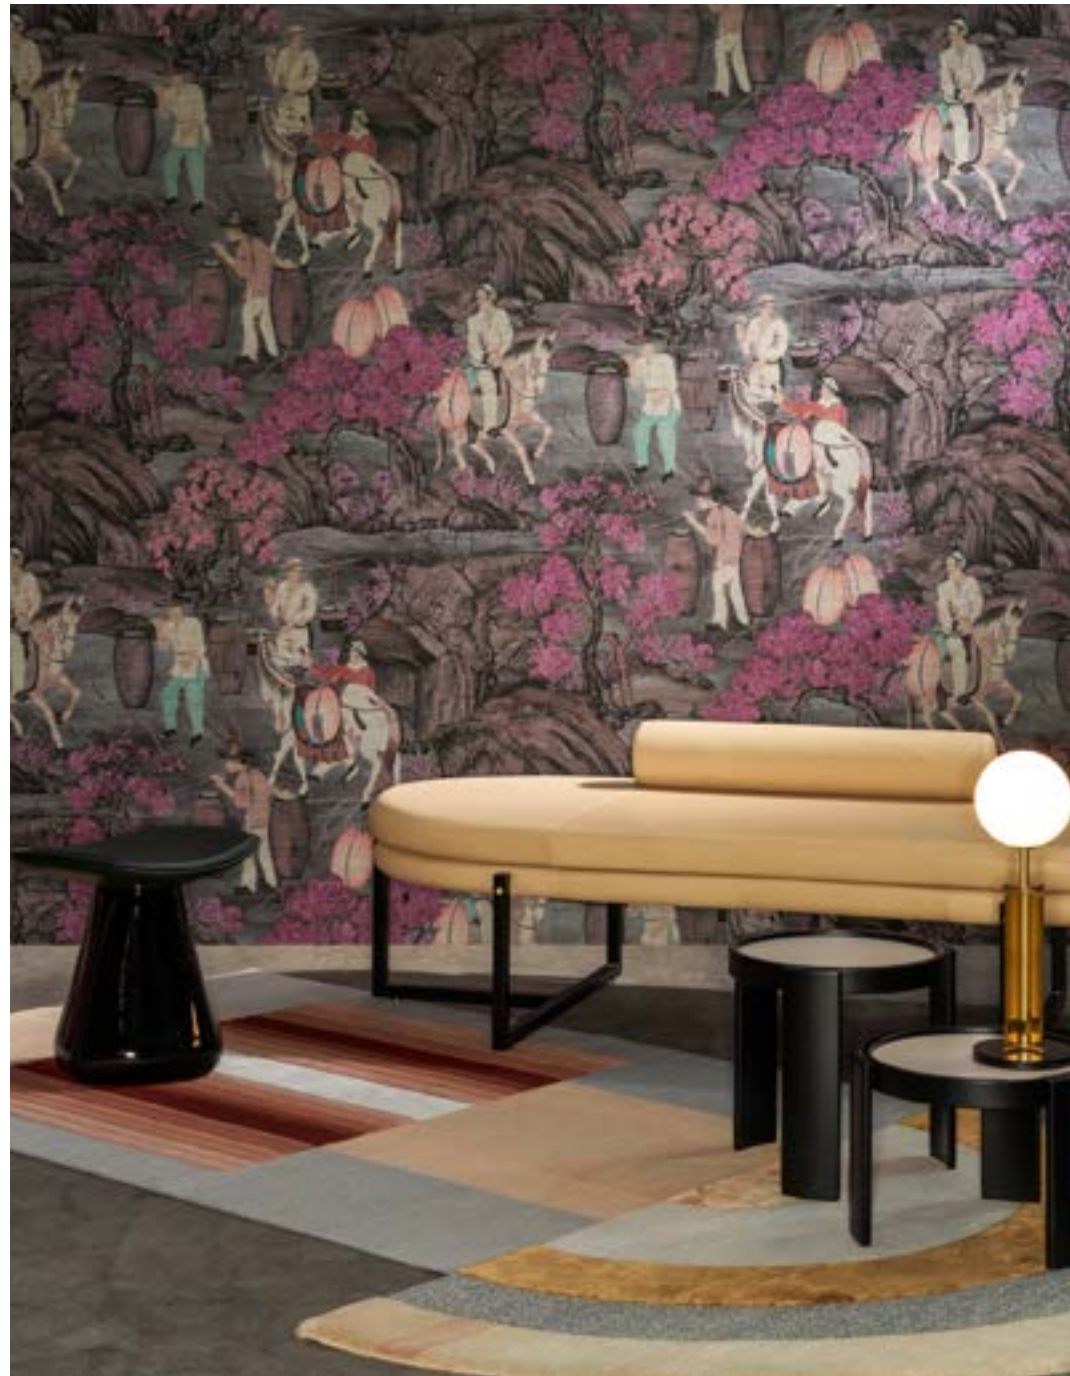

Toile de Tibet

Collection Décors & Panoramiques

Decor of a colourful agricultural scene from Tibet, printed on horizontally woven paper look strips

Click [here](#) for more info.

97690

97691

97692

TEXTILE | WALLCOVERINGS

Composition: Textile wallcovering on non-woven backing

Dimensions: Width 120 cm (47.24"), sold by the linear metre/
yard

Product category: Couture