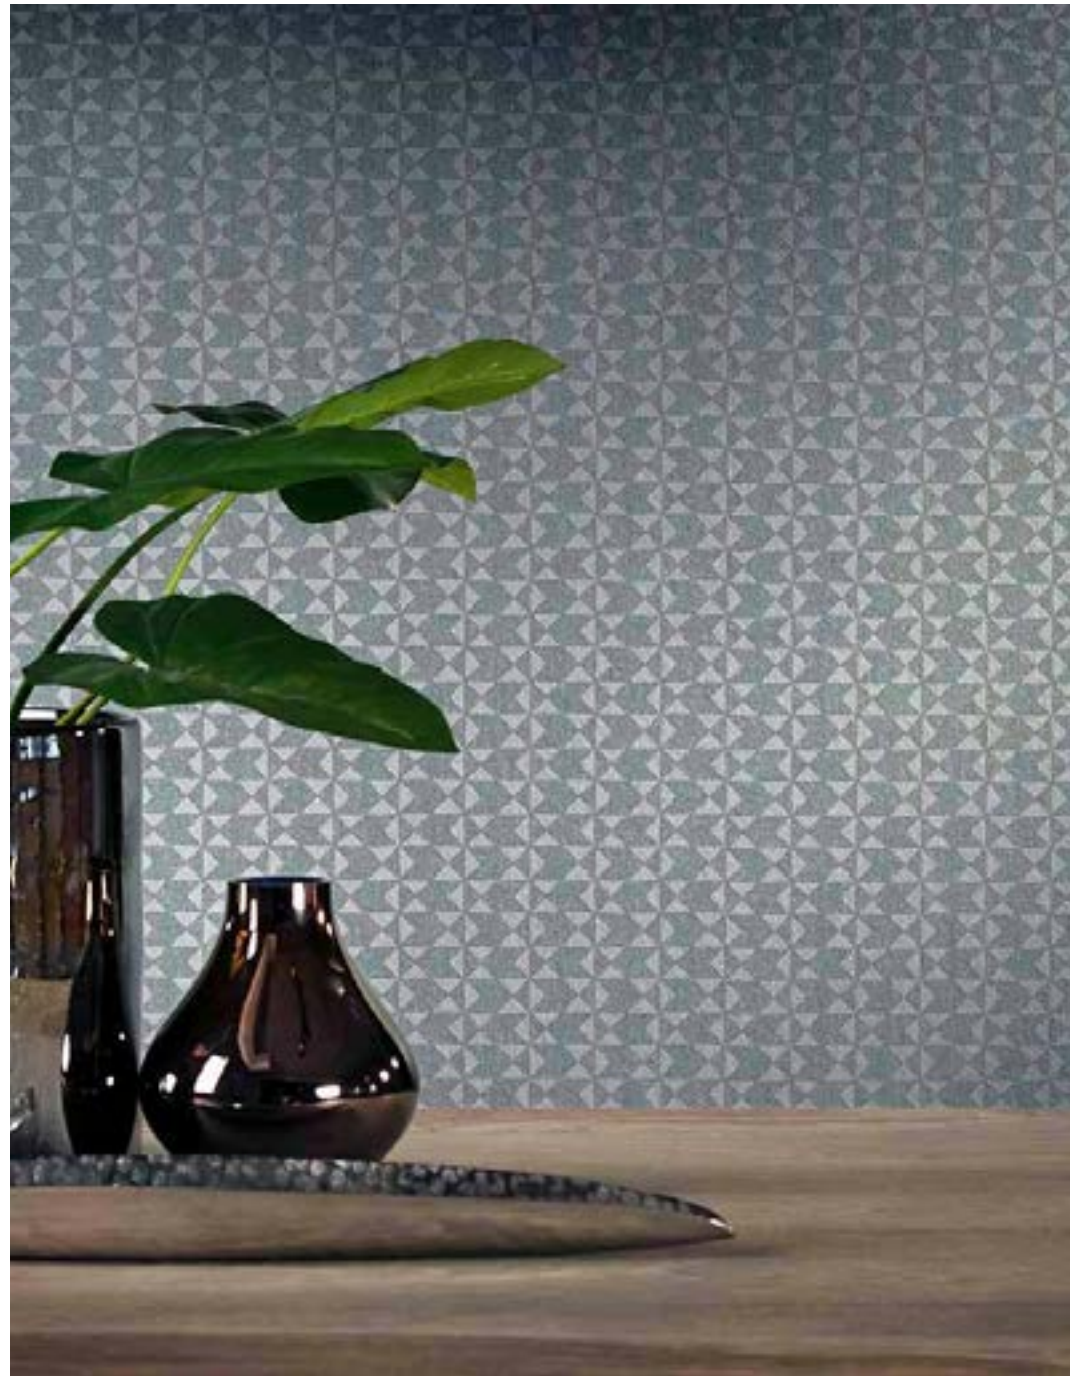

Rythmique

Collection Flamant Caractère

Distinctive wallpaper with an elegant linen structure as background

Click [here](#) for more info.

12040

12041

12042

12043

NON-WOVEN | WALLCOVERINGS

Composition: Non-woven wallcovering

Dimensions: Rolls of 8.50 m x 0.70 m = 6 m² (9.30 yds x 27.56" = 64 sq. ft.)

Product category: Refined