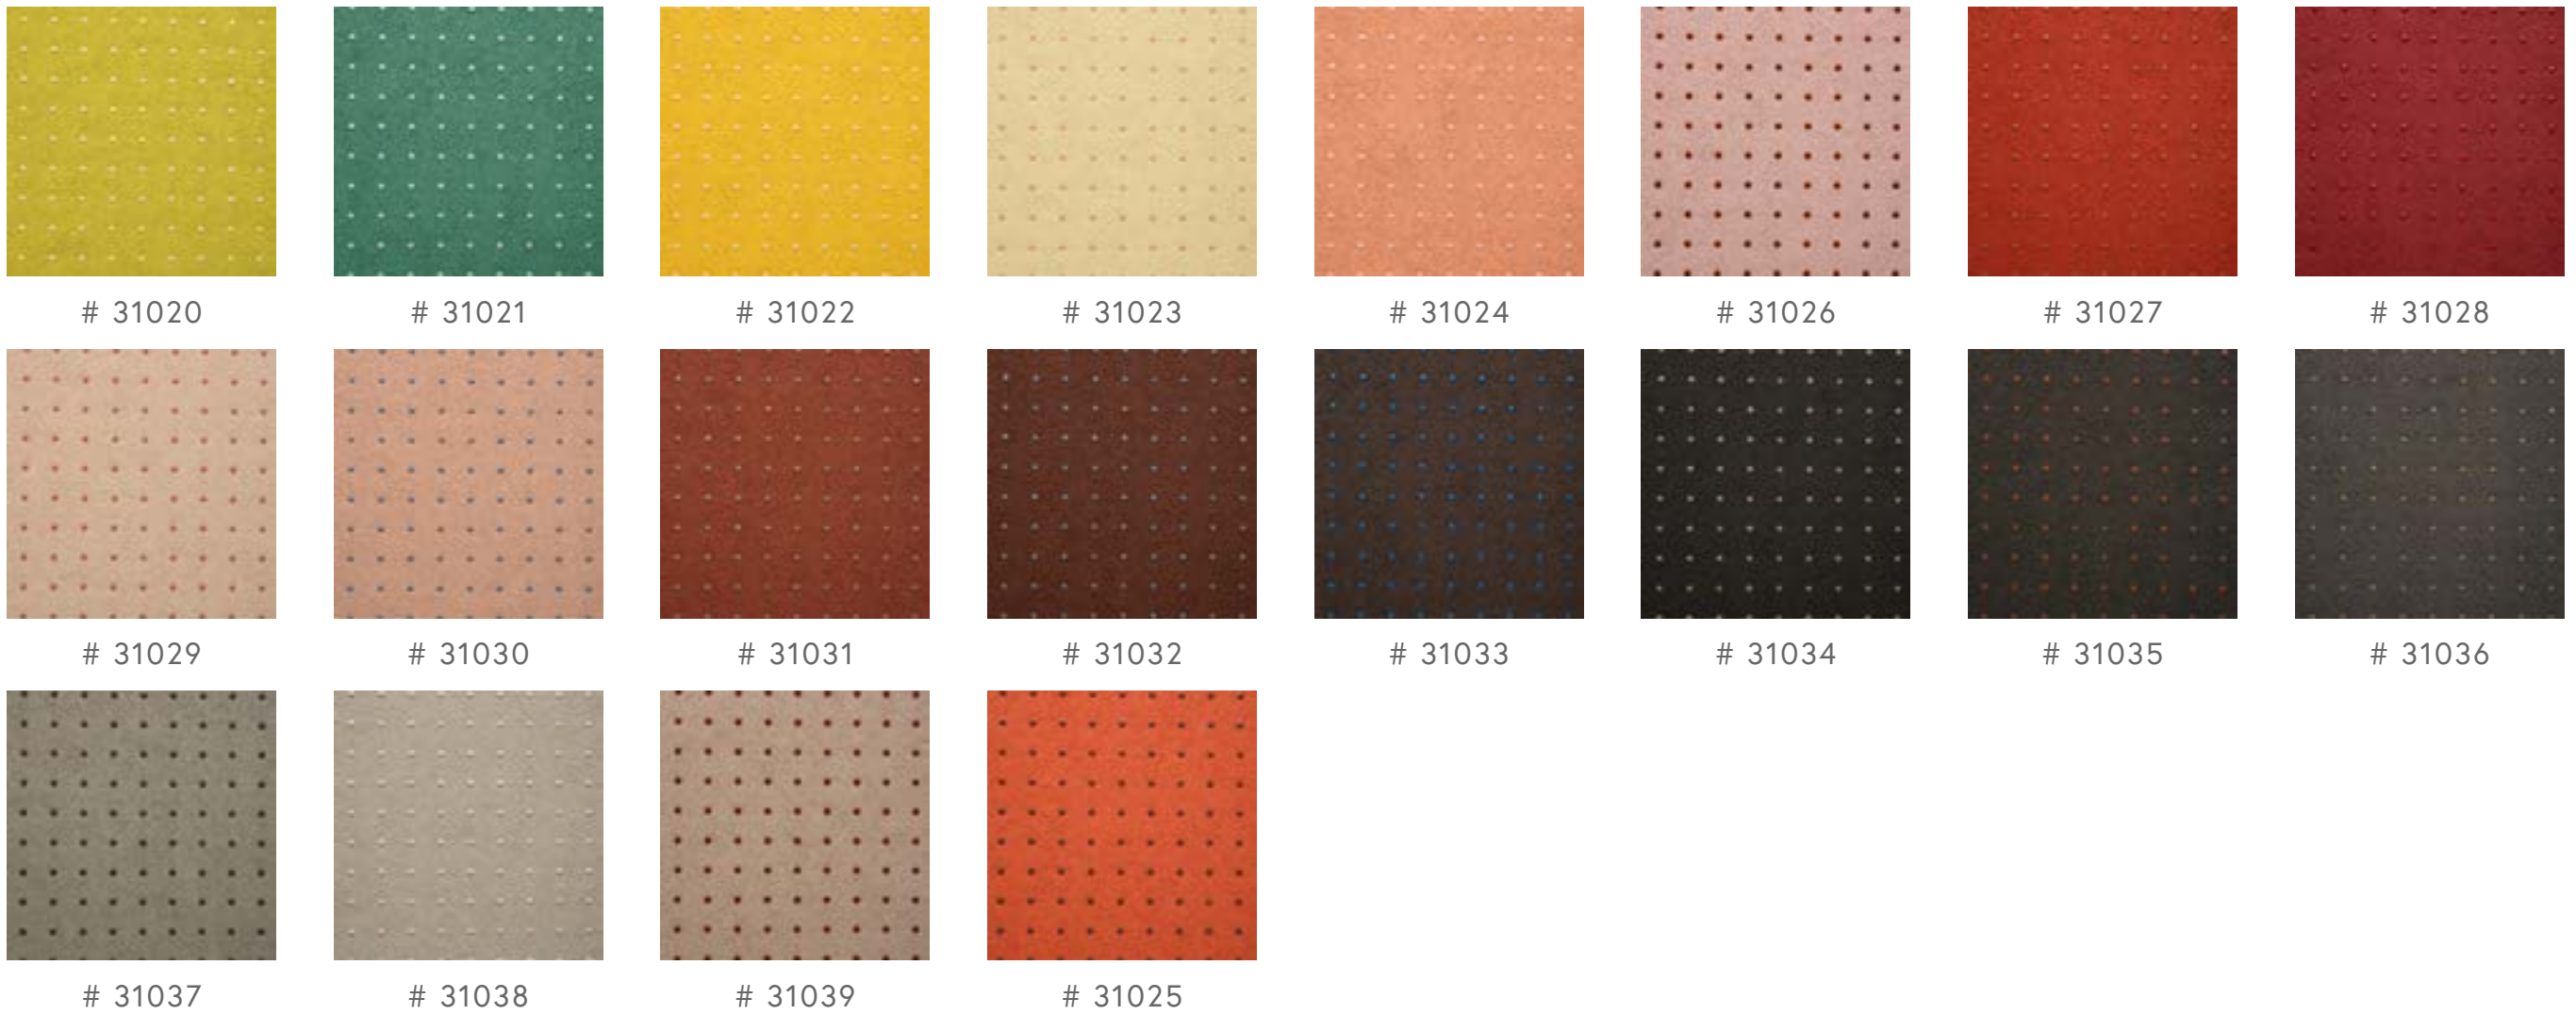

NON-WOVEN | WALLCOVERINGS

Composition: Wallpaper on non-woven backing
Dimensions: Rolls of 8.50 m x 0.70 m = 6 m² (9.30 yds x 27.56" = 64 sq. ft.)
Product category:
Product category: Refined