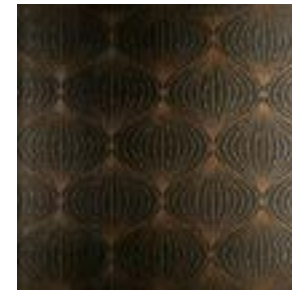

Lyra

Collection Noctis

Contemporary wallcovering on non-woven backing printed with metallic inks

Click [here](#) for more info.

38050