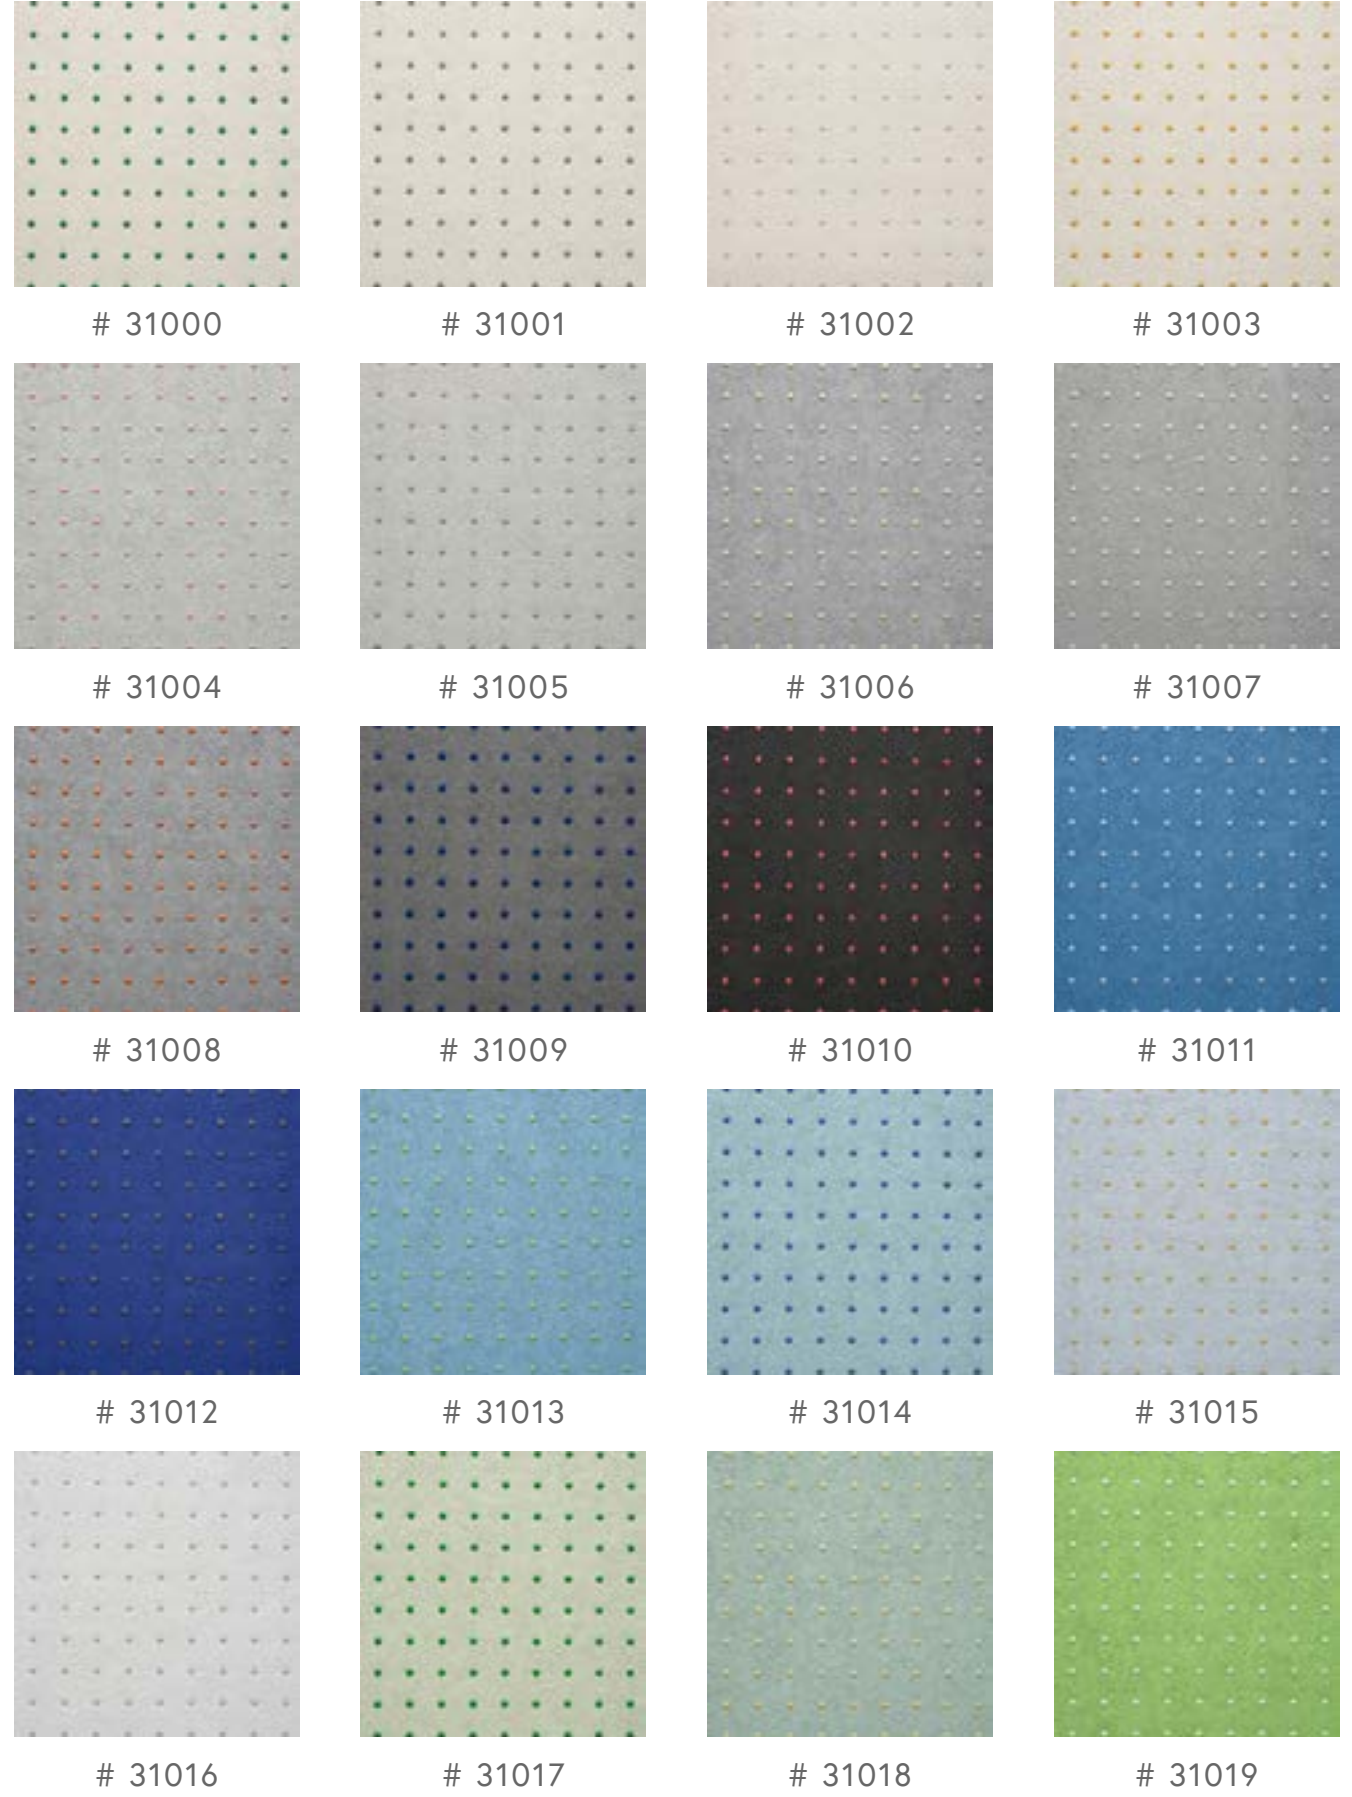

Dots

Collection Le Corbusier - Dots

Innovative wallpaper with glossy dots in 40 different colour combinations, based on Le Corbusier's 'Polychromie architecturale'

Click [here](#) for more info.

NON-WOVEN | WALLCOVERINGS