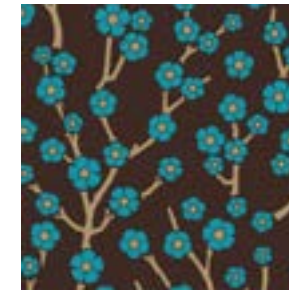

Sakura

Collection Flavor Paper for Arte

Exclusive designer wallpaper with extravagant designs that never cease to surprise

Click [here](#) for more info.

FP1141

FP1142

FP1143

NON-WOVEN | WALLCOVERINGS