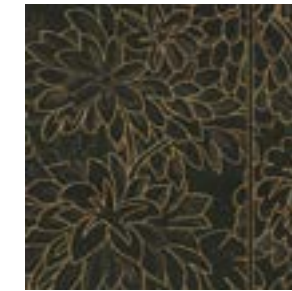

48062

NATURAL | WALLCOVERINGS

Composition: Natural wallcovering on non-woven backing

Dimensions: Width 91.44 cm (36.00"), sold by the linear metre/yard

Product category: Couture