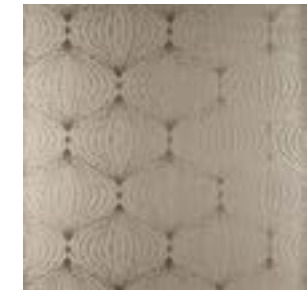

Lyra

Collection Noctis

Contemporary wallcovering on non-woven backing printed with metallic inks

Click [here](#) for more info.

38050

38051

38052

38053

38054

38055

38056

38057

38058

NON-WOVEN | WALLCOVERINGS

Composition: Non-woven wallcovering

Dimensions: Width 90 cm (35.43"), sold by the linear metre/
yard

Product category: Exquisite