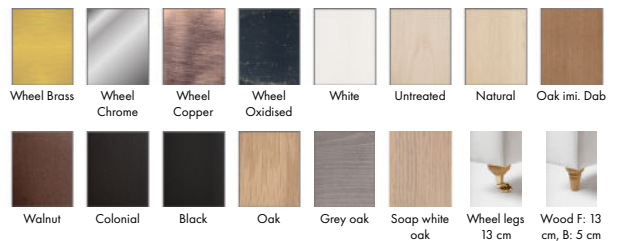

*Note that the dimensions may differ +/-3% depending on upholstery and combination.

Comfort

 EU Foam soft (Comfort EU) Seat Cold foam covered with fibre padding.	 <ul style="list-style-type: none"> Fabric/leather Fibre padding Cold Foam 	Back Siliconized ball fibre.	 Ball fibre
 C2 Feather soft (Comfort C2) Seat Cold foam with a feather top.	 <ul style="list-style-type: none"> Fabric/leather Feather top Cold Foam 	Back Feather and ball fibre mix.	 Feather/ball fibre mix

 **Neckrest No 8**
 Available widths: 52, 62, 82 cm.

Upholstery

Leg options

Legs with wheels are standard.