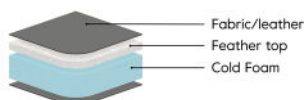

# Coffee Day 2013

**i** **Important**  
*Ordering*  
 From left to right.

**EU+**  
 Foam Medium  
**Foam medium (Comfort EU+)**  
*Seat*  
 Cold foam covered with fibre padding.

*Back*  
 Inner core of cold foam embedded in ballfibre.

**C1**  
 Foam Firm  
**Foam firm (Comfort C1)**  
*Seat*  
 Cold foam covered with fibre padding.

*Back*  
 The inner core is cold foam covered with fibre padding.

**C2+**  
 Feather Medium  
**Feather medium (Comfort C2+)**  
*Seat*  
 Cold foam with a feather top.