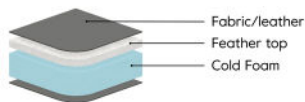

*Note that the dimensions may differ +/-3% depending on upholstery and combination.

Comfort

Feather soft (Comfort C2)

Seat
Cold foam with a feather top.

Back
Feather and ball fibre mix.