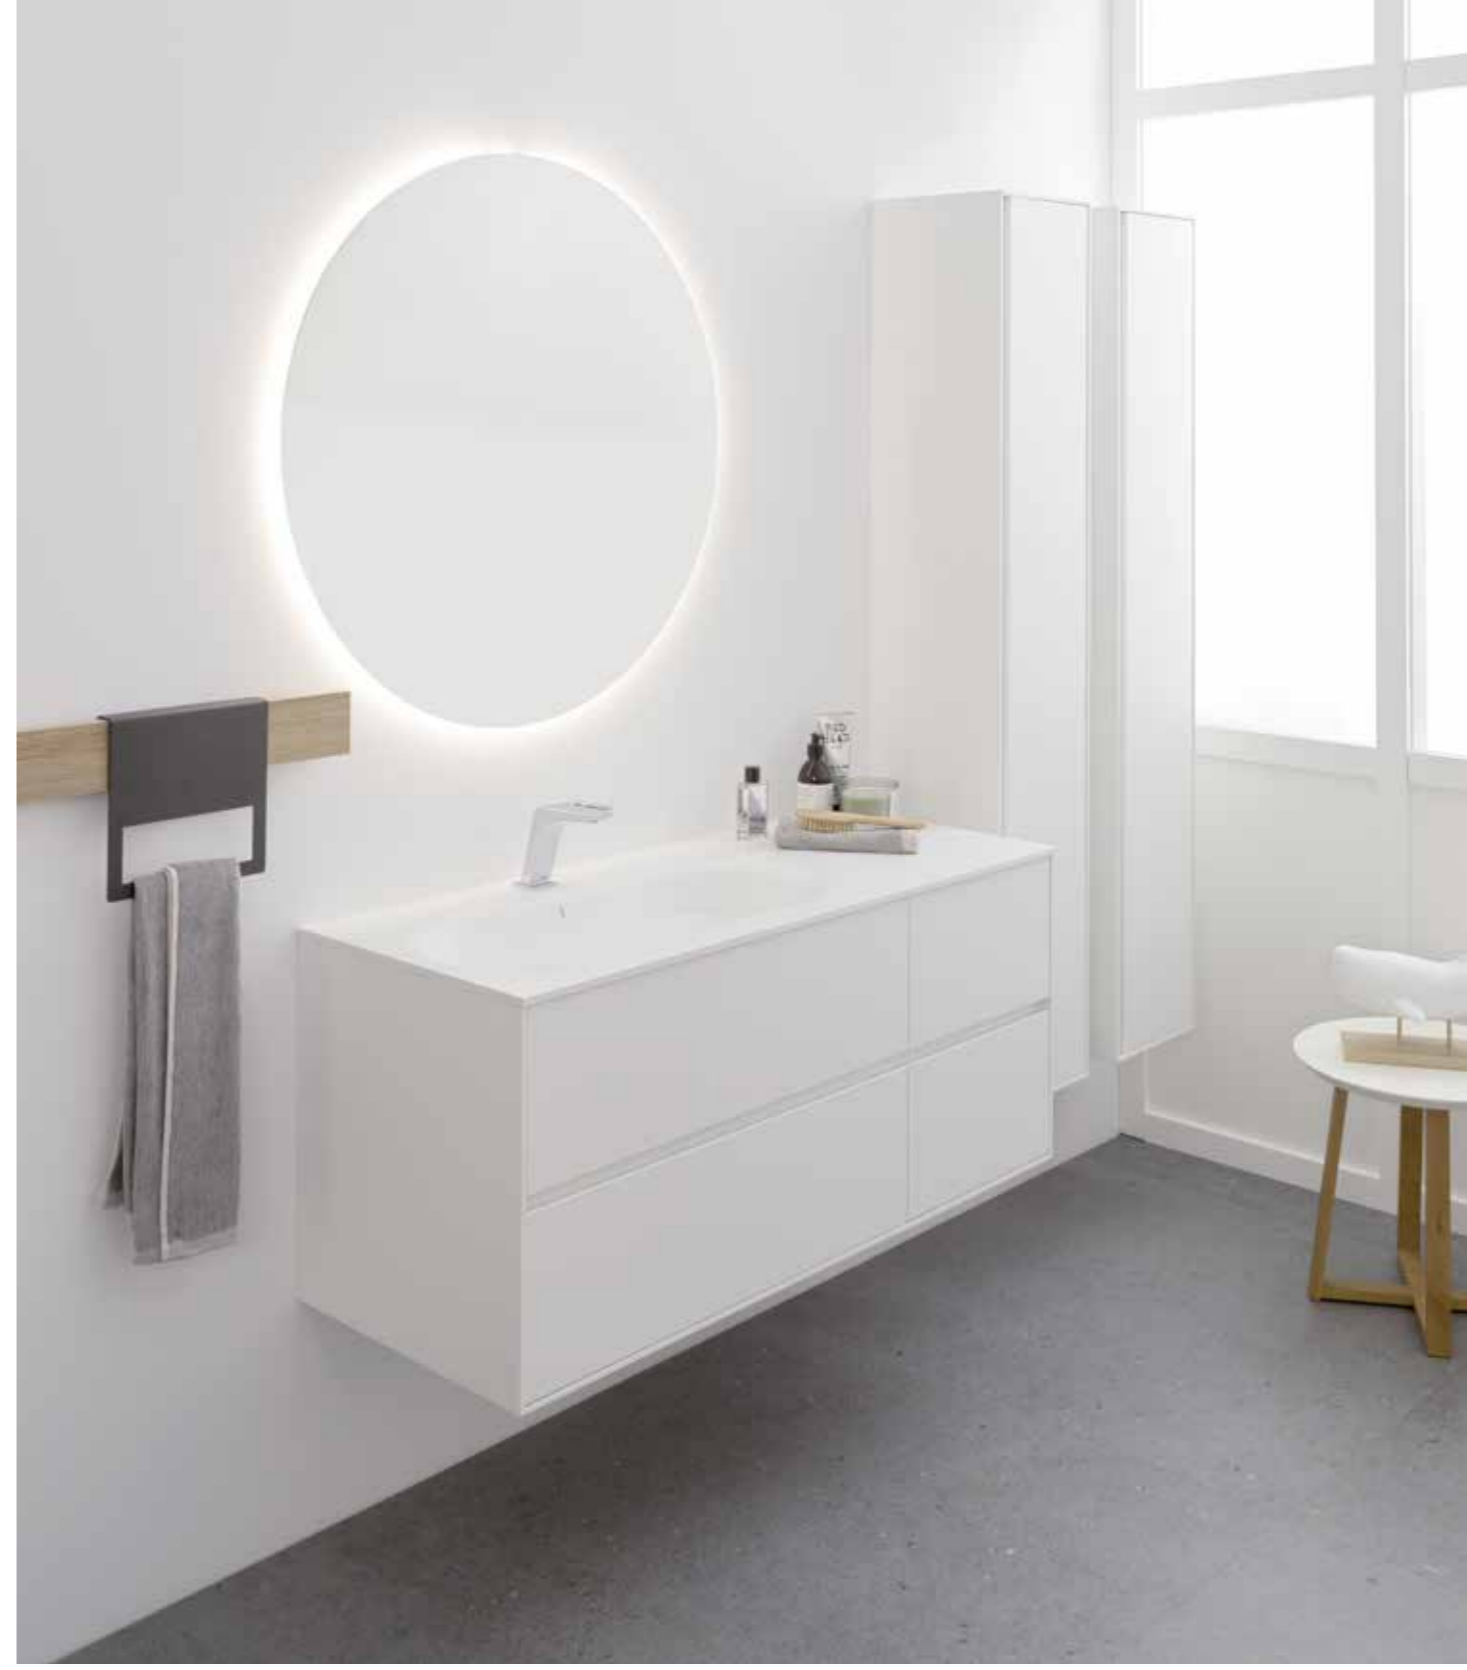

up blanco snow