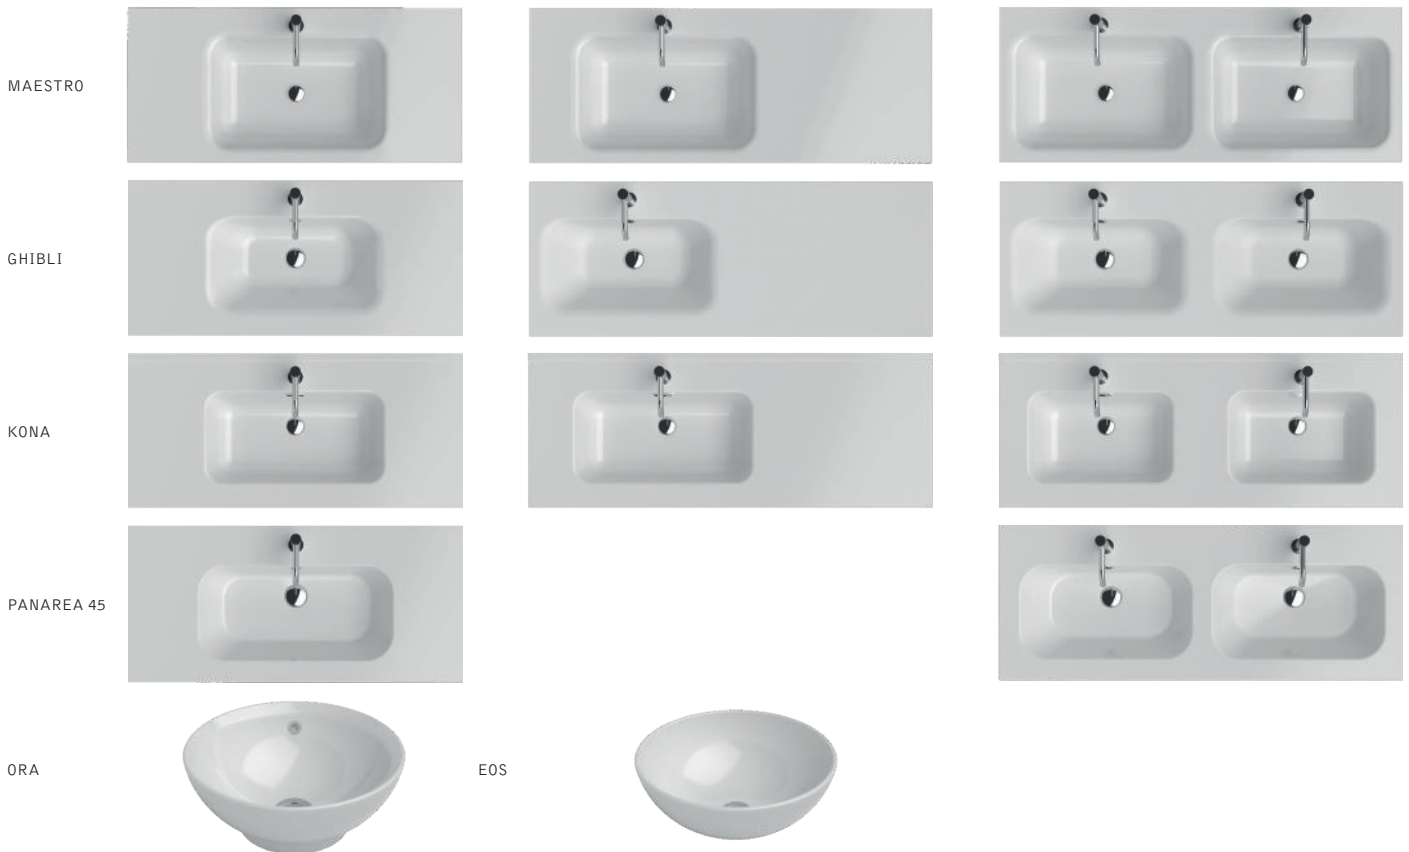

# METROPOLE

Modern simplicity.

Designer:  
Studio Inda

Lavabi / Washbasins / Lavabos / Vasques / Waskommen / Waschbecken

[www.inda.net](http://www.inda.net)

 **inda**<sup>®</sup>  
bathroom interiors