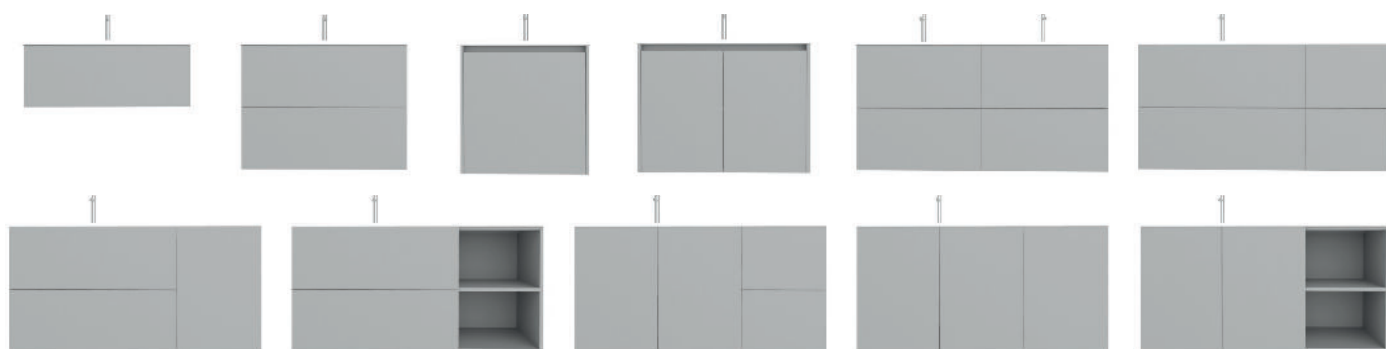

Modelli / Models / Modelos / Modèles / Modellen / Modelle

www.inda.net

inda®
bathroom interiors