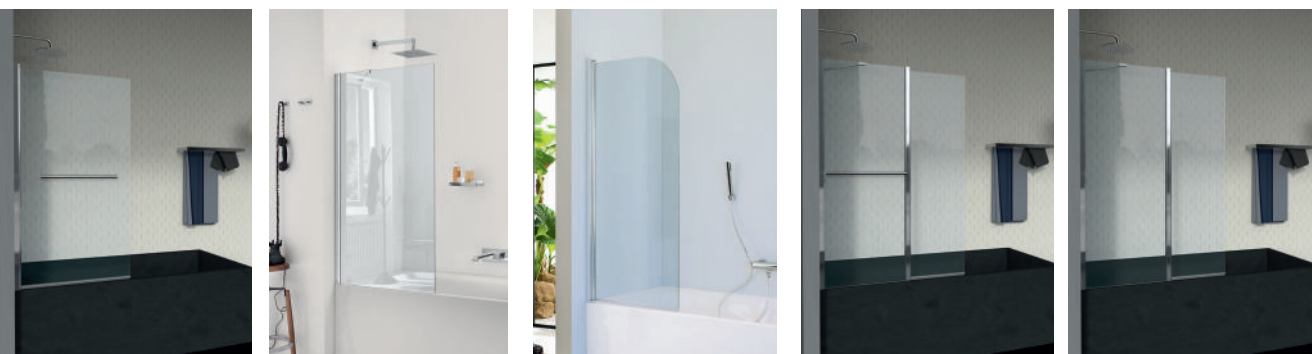

YOUR
OWN
STYLE

SOPRAVASCA

BORN WITH THE OBJECTIVE TO FIND NEW SOLUTIONS AND NEW OPPORTUNITIES OF USING FOR BATHROOMS ENVIRONMENT, BATHTHSCREENS COMPLETE THE SHOWER WALL RANGE OF INDA. ELEGANT AND INNOVATIVE GLASS PANELS FOLDING AND FIXED TO WALL THAT ALLOW TO TAKE A SHOWER WHEN YOU ARE HURRY AND PERMIT TO PREPARE A RELAXED BATH WHEN YOU NEED CALM AND PEACE OF MIND.