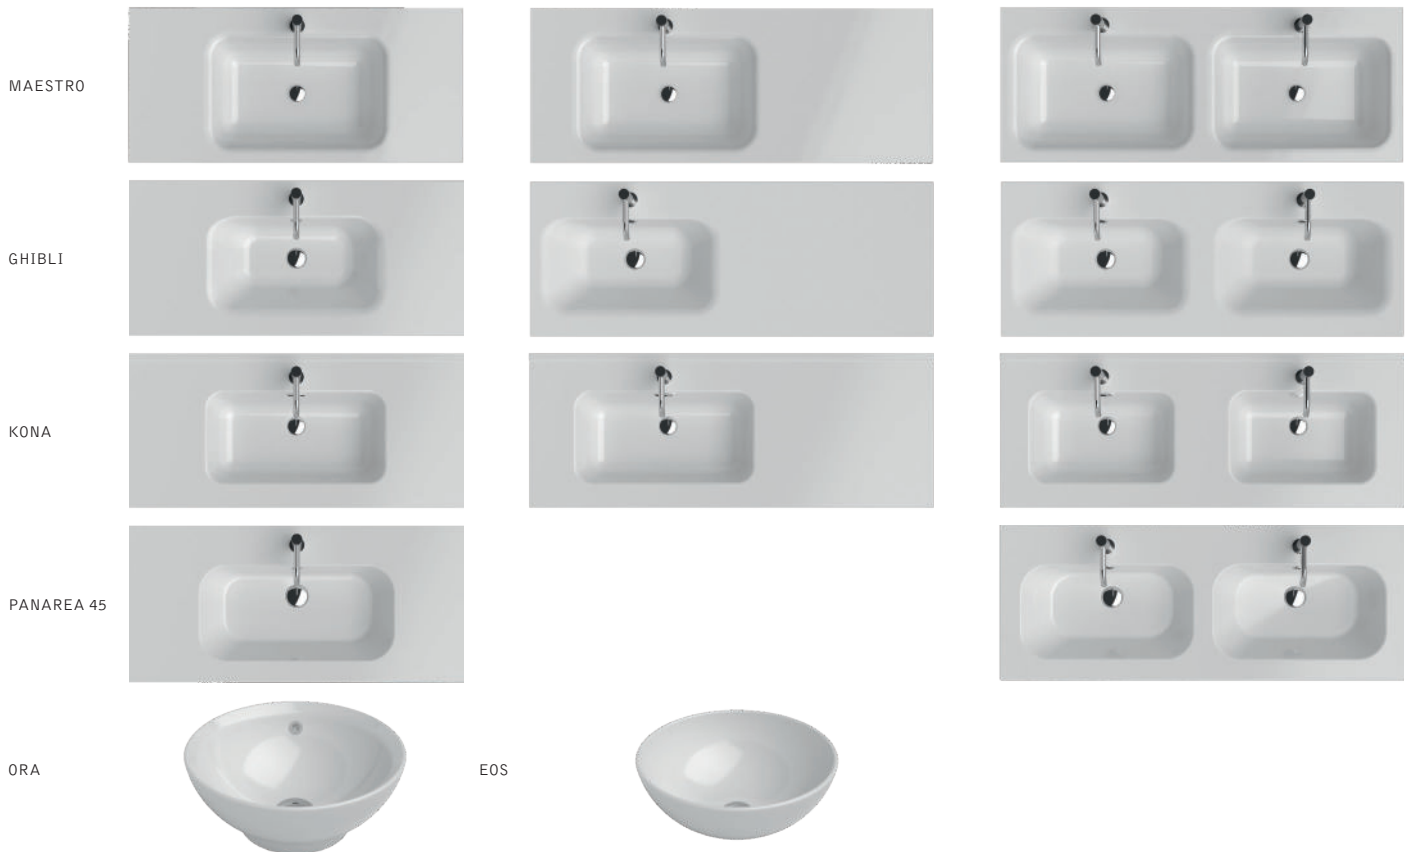

YOUR
OWN
STYLE

STREET

Refined elegance.

Designer:
Studio Inda

Lavabi / Washbasins / Lavabos / Vasques / Waskommen / Waschbecken

www.inda.net

 **inda**[®]
bathroom interiors