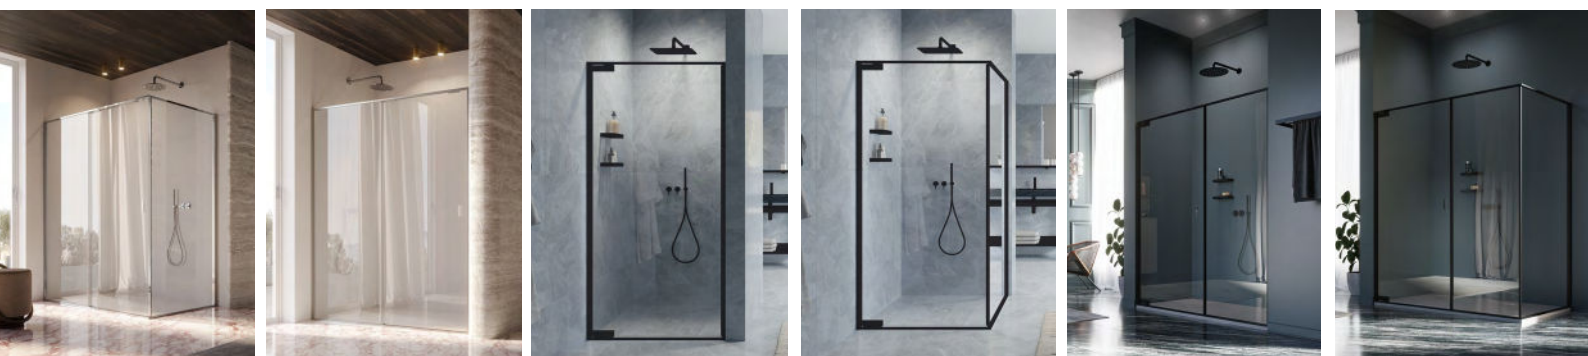

YOUR
OWN
STYLE

INDISSIMA

Shower enclosures.

HEIGHT 200 CM

GLASS 6/8 MM

EXTREMELY FRAME (ONLY 1.5CM)

HINGES AND BEARINGS GLUED
WITH UV TECHNOLOGY

PIVOT DOORS WITH INWARD AND
OUTWARD OPENING MODE

MINIMAL DOOR RELEASE SYSTEM
FOR SLIDING DOORS

INTEGRATED MAGNETIC PROFILES

INTERNAL COVER FOR SCREWS

INDA GLASS PROTECTION OF
SERIES

www.inda.net

bathroom interiors