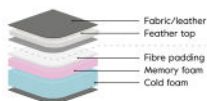

Comfort Memory

Seat
Cold foam with memory foam on top, covered with fibre padding. Top cushion in feather.