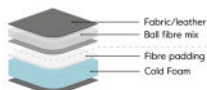

Kibo LC

Drawings	Configuration	Drawings	Configuration
	3-Seater W • D • H* 233x94x82 cm Seat Height • Seat Depth : 42x60 cm 1.37 m³ Weight: 58 kg Legs: 4		2,5C3 L/R W • D • H* 308x279x82 cm Seat Height • Seat Depth : 42x60 cm 2.92 m³ Weight: 125 kg Legs: 8
	2,5-Seater W • D • H* 204x94x82 cm Seat Height • Seat Depth : 42x60 cm 1.20 m³ Weight: 55 kg Legs: 4		2,5+Chl L/R W • D • H* 287x146x82 cm Seat Height • Seat Depth : 42x60/112 cm 2.02 m³ Weight: 86 kg Legs: 6
	1-Seater W • D • H* 119x94x82 cm Seat Height • Seat Depth : 42x60 cm 0.71 m³ Weight: 33 kg Legs: 4		Footstool W • D • H* 82x82x42 cm Seat Height • Seat Depth : 42x cm 0.27 m³ Weight: 14 kg Legs: 4
	2,5C2,5 W • D • H* 279x279x82 cm Seat Height • Seat Depth : 42x60 cm 2.75 m³ Weight: 122 kg Legs: 8		

*Note that the dimensions may differ +/-3% depending on upholstery and combination.

Comfort

Comfort EU

Seat
Cold foam covered with fibre padding. Top cushion in ballfibre mix.