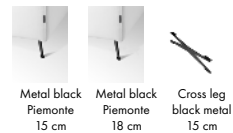

Piemonte Std & Special

Comfort

C1 Foam Firm	Foam firm (Comfort C1) <i>Seat</i> Cold foam covered with fibre padding.		<i>Back</i> The inner core is cold foam covered with fibre padding.	
C2 Feather Soft	Feather medium (Comfort C2) <i>Seat</i> Inner core of cold foam with a feather top.		<i>Back</i> Inner core of cold foam with a feather top.	
CM Memory Foam	Comfort Memory <i>Seat</i> Cold foam with memory foam on top, covered with fibre padding.		<i>Back</i> The inner core is cold foam covered with fibre padding.	

i **Info**
Fabrics
Checked and striped fabrics are not available for this model.

Leg options