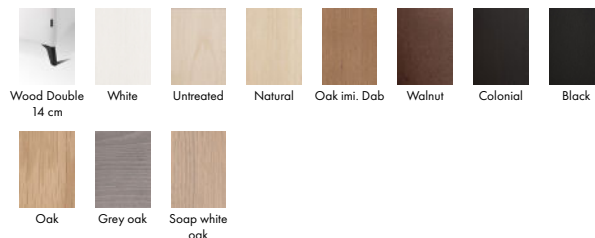

*Note that the dimensions may differ +/-3% depending on upholstery and combination.

Comfort

 EU Foam soft (Comfort EU) Seat Cold foam covered with fibre padding.	 Fabric/leather Fibre padding Cold Foam	Back Siliconized ball fibre.	 Ball fibre
 C2 Feather soft (Comfort C2) Seat Cold foam with a feather top.	 Fabric/leather Feather top Cold Foam	Back Feather and ball fibre mix.	 Feather/ball fibre mix

Upholstery

Leg options

Metal legs

Chrome black brushed Rocco 15 cm