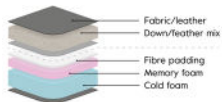

Starlight

Product information

Visit furninova.com for additional products, catalogues and information.

furninova[®]

Starlight

Drawings	Configuration	Drawings	Configuration
	1-Module W • D • H* 102x102x84 cm Seat Height • Seat Depth : 49x64 cm 0.67 m ³ Weight: 38 kg		Corner Module W • D • H* 102x102x84 cm Seat Height • Seat Depth : 49x64 cm 0.67 m ³ Weight: 42 kg
	1-Module L/R W • D • H* 102x102x84 cm Seat Height • Seat Depth : 49x64 cm 0.67 m ³ Weight: 41 kg		Footstool W • D • H* 84x84x49 cm Seat Height • Seat Depth : 49x64 cm 0.38 m ³ Weight: 23 kg
			Footstool XL Module W • D • H* 102x102x49 cm Seat Height • Seat Depth : 49x64 cm 0.55 m ³ Weight: 29 kg

*Note that the dimensions may differ +/-3% depending on upholstery and combination.

Comfort

Comfort Memory

Seat
Cold foam with memory foam on top, covered with fibre padding. Top cushion in Down/feather mix.

Back
Down and feather mix.

Neckrest No 8

Available widths: 52, 62, 82 cm.

Upholstery

Fabric Fixed cover

Leg options

Plastic Plastic leg 3,5 cm