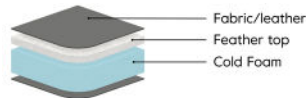

*Note that the dimensions may differ +/-3% depending on upholstery and combination.

Sydney

Comfort

Foam firm (Comfort DE)

Seat
Cold foam covered with fibre padding.

Back
Inner core of cold foam embedded in ballfibre.

Foam soft (Comfort EU)

Seat
Cold foam covered with fibre padding.

Back
Siliconized ball fibre.

Feather soft (Comfort C2)

Seat
Cold foam with a feather top.

Back
Feather and ball fibre mix.

Comfort Memory

Seat
Cold foam with memory foam on top, covered with fibre padding.