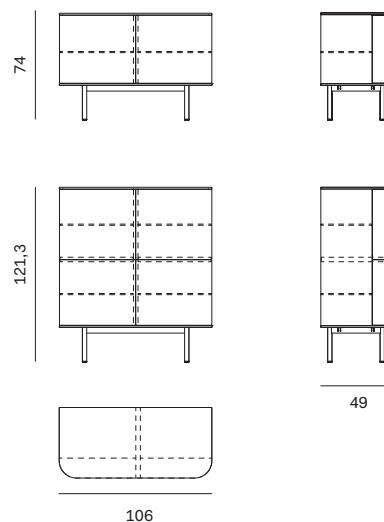

The geometric volume of the Fjord sideboard merges with the sinuous shape of the curved doors. A refined piece of occasional furniture with a definite contemporary look inspired by '60s shapes. It comes in various configurations, including a version with an open shelf flanked by the doors, for an even more personal distinguishing feature.

NOVAMOBILI

MADIA FJORD / FJORD SIDEBOARD

Madia L. 106 cm / 106cm-wide sideboard

Larghezza Width	Profondità Depth	Altezza Height	Peso Weight
106 cm	49 cm	74 cm	59,4 kg
106 cm	49 cm	121,3 cm	100,3 kg

Attrezzabile con staffe portabicchieri / Can be fitted with wine glass racks

Madia L. 152,8 con vano a giorno / 152,8cm-wide sideboard with open shelving

Larghezza Width	Profondità Depth	Altezza Height	Peso Weight
152,8 cm	49 cm	74 cm	76,7 kg

NOVAMOBILI

MADIA FJORD / FJORD SIDEBOARD

Madia L. 205 con vano a giorno / 205cm-wide sideboard with open shelving

Larghezza Width	Profondità Depth	Altezza Height	Peso Weight
205 cm	49 cm	74 cm	103,8 kg

STAFFA PORTABICCHIERI / WINE GLASS RACK

Posizionabile su: