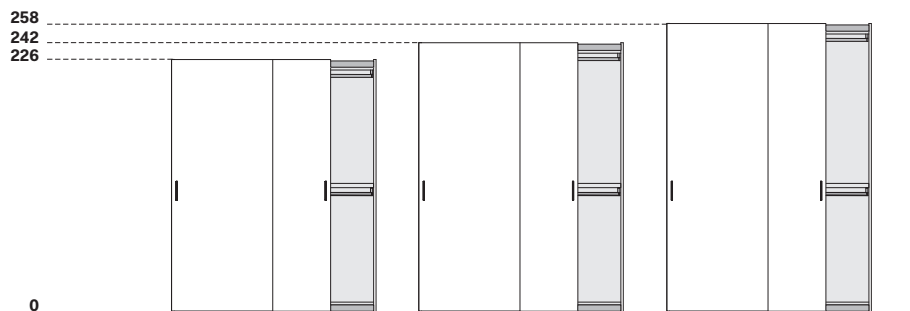

MODULI SCORREVOLI / SLIDING MODULES

ALTEZZA / HEIGHT

Altezza comprensiva di piedino regolabile.

Height includes adjustable foot.

Per l'altezza finita dell'armadio, aggiungere 2 cm di ingombro del carrello dell'anta.

To get the finished height of the wardrobe, add 2 cm to allow for the space taken up by the door's runner.