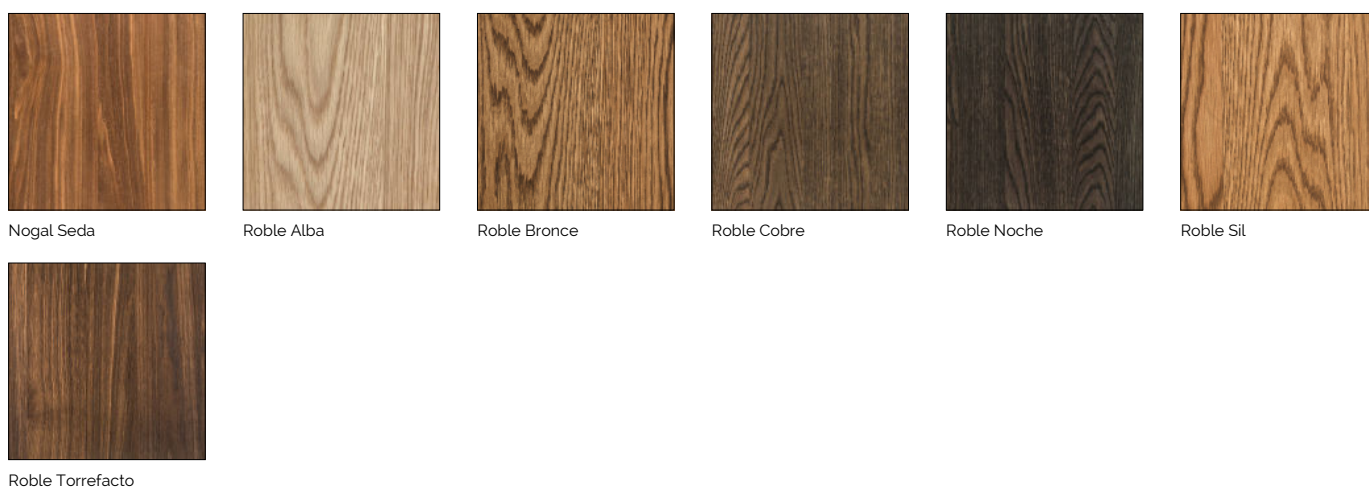

GLOSS LACQUER / MATT LACQUER

WOOD

The colors can be different from the original ones. There are certain restrictions in the combination of the handles with some of the finishes.

WORKTOPS

Krion Snow White Lux