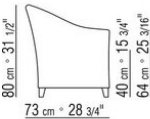

COD. 013501