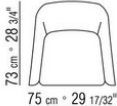

COD. 013501