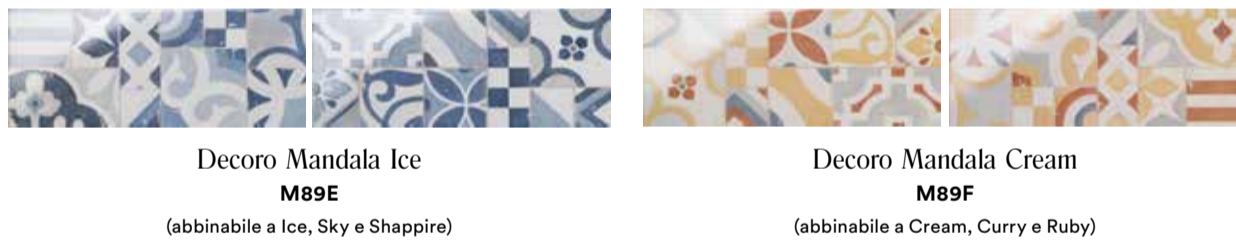

Decori · Decors