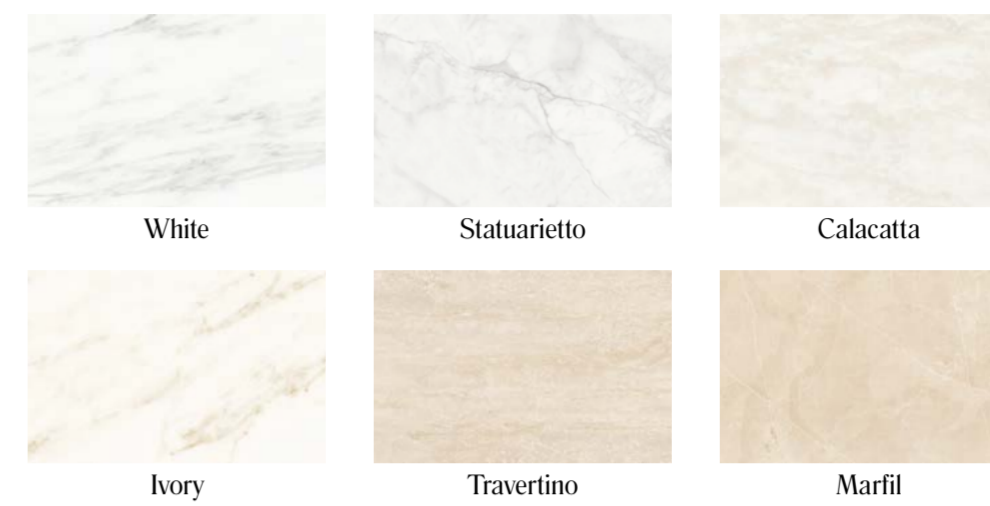

MARBLE LOOK

MARBLEPLAY

Colori · Colours

Superfici · Surfaces

Strutture · Structures

Decori e Mosaici · Decors and Mosaics