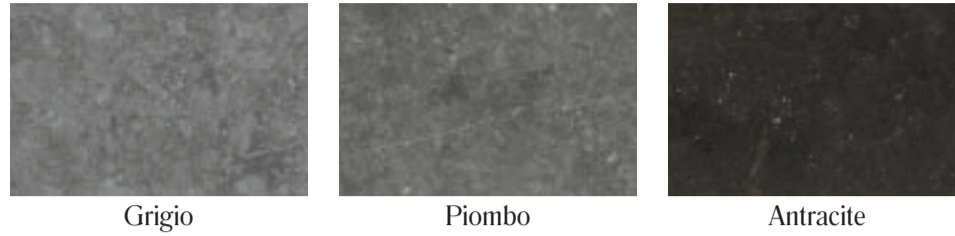

Piombo

Antracite

Colori · Colours

Grigio