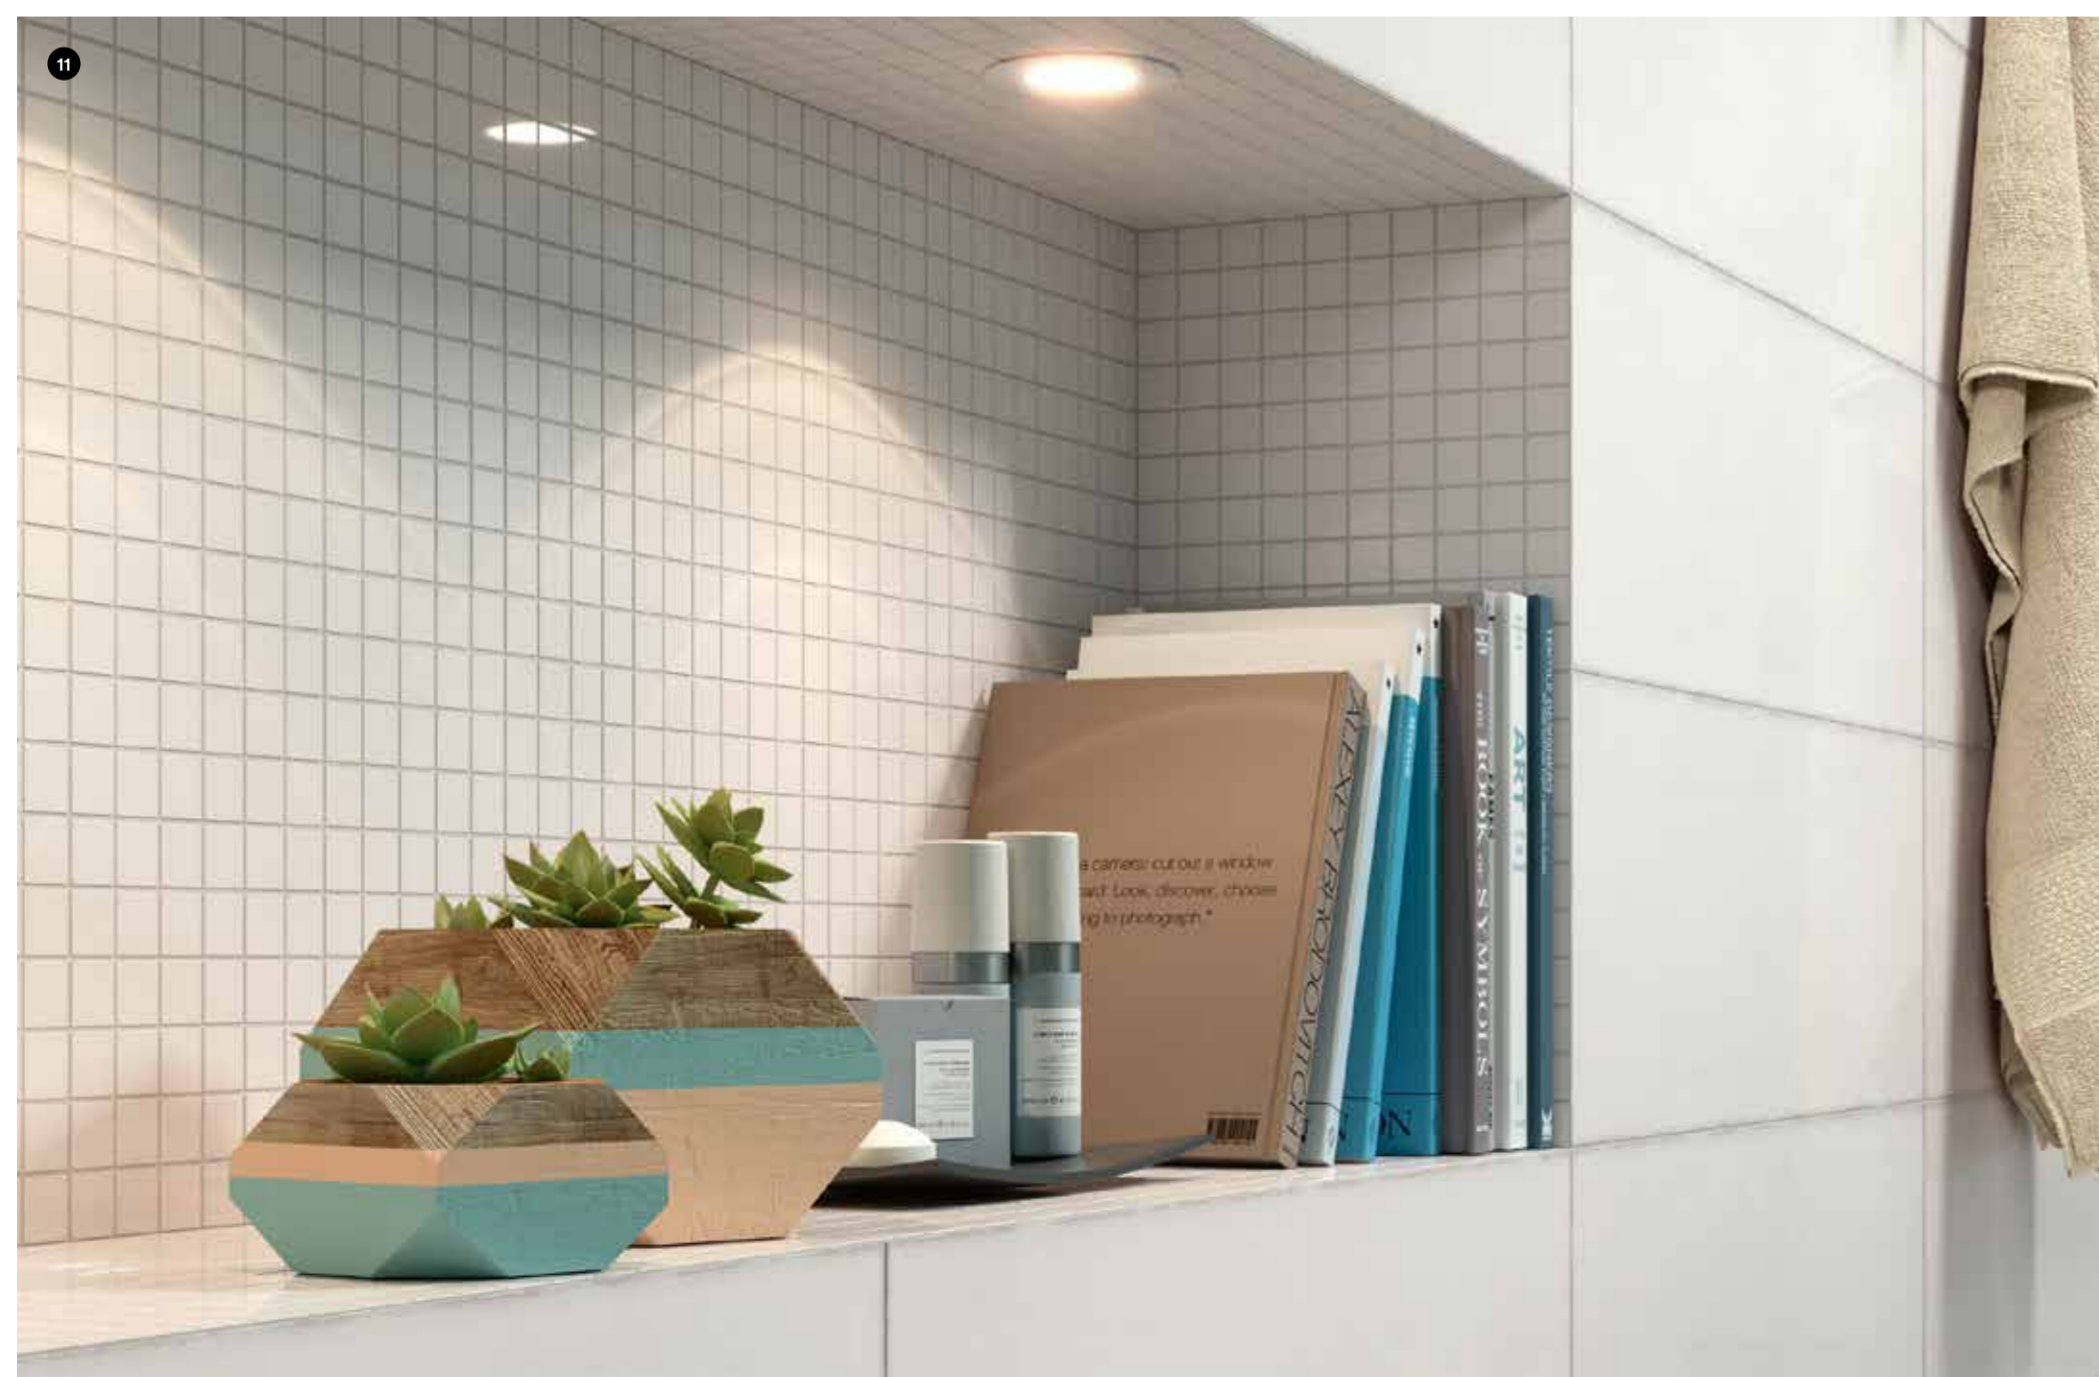

WALL COVERINGS

10 MMVH Pottery Turquoise Struttura Cube 3D 25x76

11 MMUU Pottery Light 25x76
MMV7 Pottery Light Mosaico 30x30

12 MMUX Pottery Turquoise 25x76
MMVH Pottery Turquoise Struttura Cube 3D 25x76
MMUU Pottery Light 25x76
MMV7 Pottery Light Mosaico 30x30
MM90 Treverkage Grey 10x70

13 MMV4 Pottery Decoro Azulejo 25x76

14 MMUX Pottery Turquoise 25x76