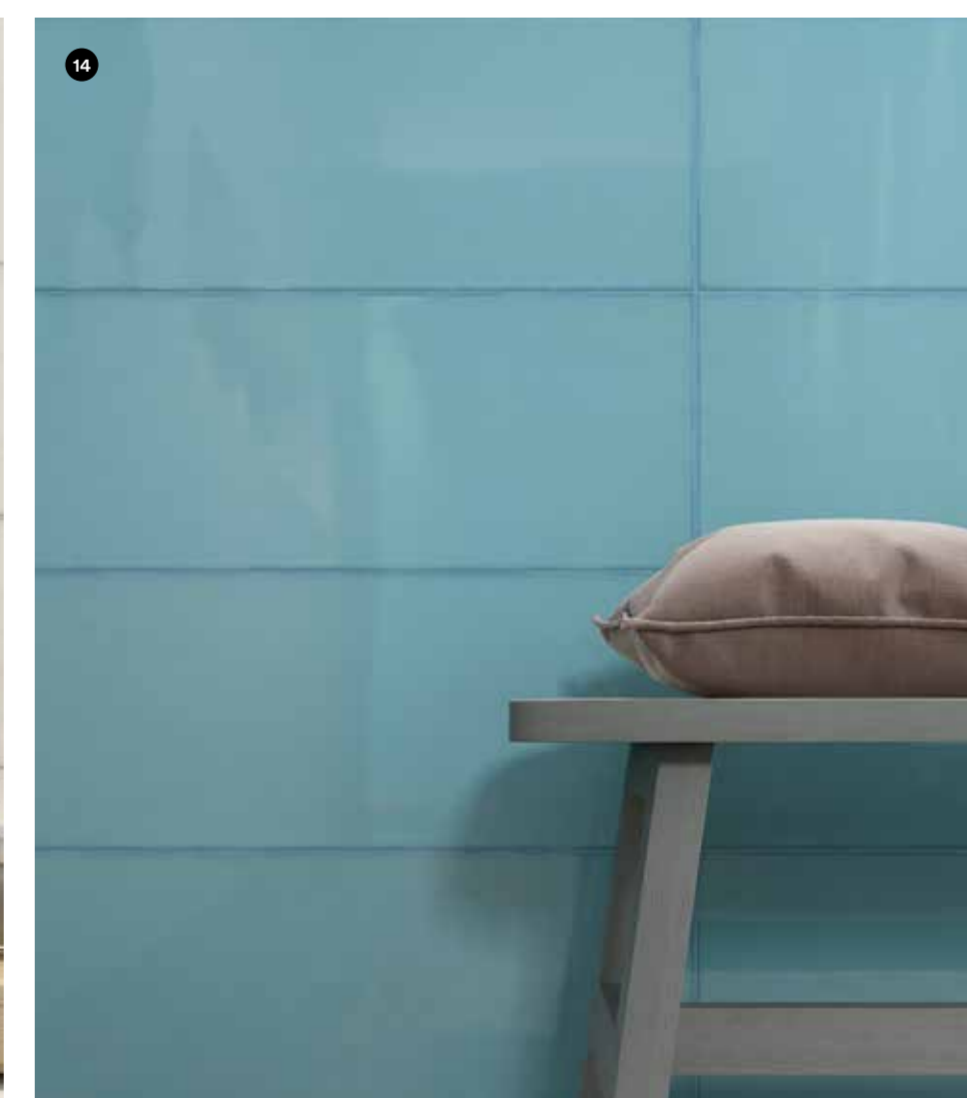

WALL COVERINGS

10 MMVH Pottery Turquoise Struttura Cube 3D 25x76

11 MMUU Pottery Light 25x76
MMV7 Pottery Light Mosaico 30x30

12 MMUX Pottery Turquoise 25x76
MMVH Pottery Turquoise Struttura Cube 3D 25x76
MMUU Pottery Light 25x76
MMV7 Pottery Light Mosaico 30x30
MM90 Treverkage Grey 10x70

13 MMV4 Pottery Decoro Azulejo 25x76

14 MMUX Pottery Turquoise 25x76