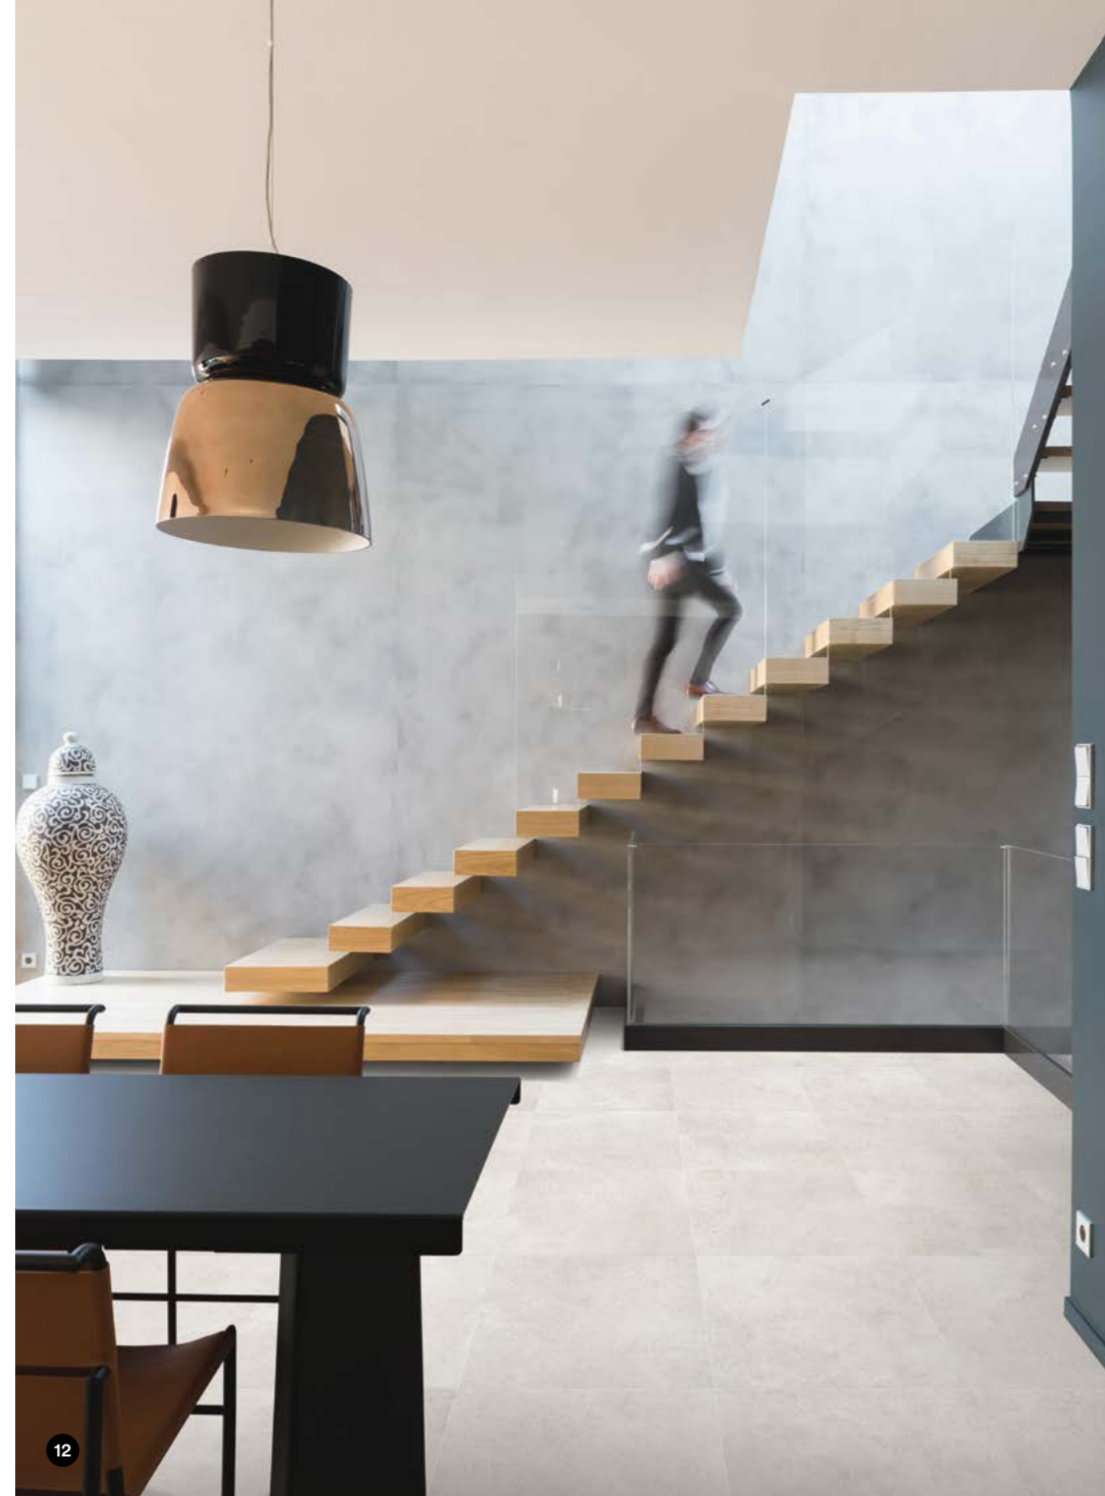

STONE LOOK & WALL COVERINGS

11

12

13

- 11 **MOTF** Stream Mosaico Grey 20x50
  MOU3 Stream Grey Rett. 60x120
- 12 **MOU9** Stream White Rett. 60x60
- 13 **MOU5** Stream Ivory Rett. 60x120

WALL COVERINGS

STREAM

Colori · Colours

Strutture · Structures

Decori e Mosaici · Decors and Mosaics

Formati · Sizes

20x50		25x76	
MOT5 Stream White	MOT9 Stream White Struttura Wind 3D	M9PW Stream White	M9PR Stream White Struttura Fiber 3D
MOT6 Stream Grey	MOTA Stream Grey Struttura Wind 3D	M9PY Stream Grey	M9PS Stream Grey Struttura Fiber 3D
MOT7 Stream Ivory	MOTC Stream Ivory Struttura Wind 3D	M9PX Stream Ivory	M9PT Stream Ivory Struttura Fiber 3D
MOT8 Stream Beige	MOTD Stream Beige Struttura Wind 3D	M9PZ Stream Beige	M9PU Stream Beige Struttura Fiber 3D

Imballi Packing Verpackungen Emballages Ynascases	Pezzi Pieces Stk Piezas Штук	Mq Sq. Mt Qm Mq Mq Ka. m²	Kg Kr	Scatole Box Karton Boite Caja Koppfesen	Mq Sq. Mt Qm Mq Mq Ka. m²	Kg Kr	Spessore Thickness Stärke Epaisseur Espesor Tonuena
25x76	6	1,14	16,28	54	61,56	878,87	9
25x76 Struttura Fiber 3D	6	1,14	16,28	54	61,56	878,87	9
25x76 Decoro Fierce	6	1,14	16,28	54	61,56	878,87	9
20x50	14	1,40	19,18	48	67,20	920,63	8,5
20x50 Struttura Wind 3D	14	1,40	19,18	48	67,20	920,63	8,5
20x50 Mosaico	14	1,40	19,18	48	67,20	920,63	8,5
20x50 Decoro Match	14	1,40	19,18	48	67,20	920,63	8,5
20x50 Decoro Reverse	4	0,40	5,79	-	-	-	-

(4) Mosaico preinciso da stuccare • Pre-cut mosaic, grout required

- Rivestimenti in pasta bianca • White bodywall tiles
- Conforme • According to UNI EN 14411 - L BIII

MARAZZI