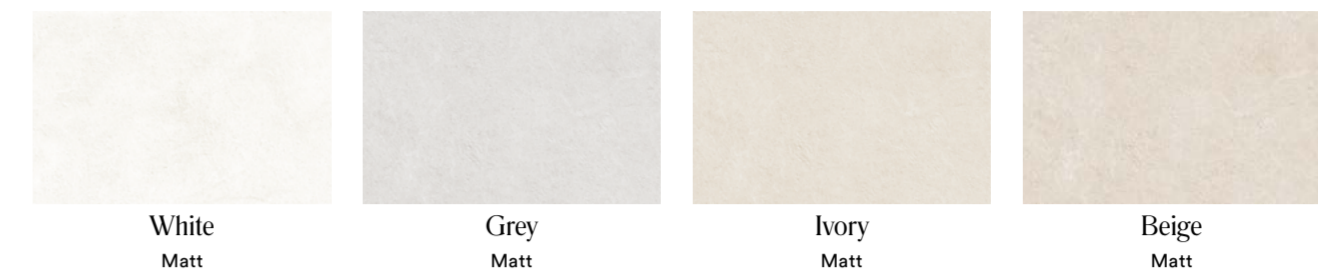

WALL COVERINGS

STREAM

Colori · Colours