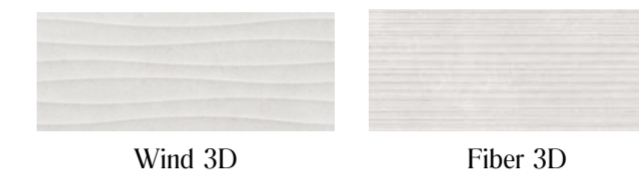

Cover M9RT Stream Beige Rett. 75x75
M9Q2 Stream Decoro Fierce Ivory 25x76

- 1 M9RR Stream Ivory 75x75
M9PX Stream Ivory 25x76
- 2 M9RU Stream Grey Rett. 75x75
M9Q1 Stream Decoro Fierce White 25x76
M9PY Stream Grey 25x76
- 3 M9PW Stream White 25x76
M9PR Stream Struttura Fiber 3D White 25x76
- 4 M0UV Stream Ivory Rett. 60x60
M0Y1 Stream Decoro Classic Ivory Rett. 60x60
- 5 M0T7 Stream Ivory 20x50
M0XW Stream Decoro Match Ivory 20x50

STONE LOOK & WALL COVERINGS

11

12

13

- 11 **MOTF** Stream Mosaico Grey 20x50
MOU3 Stream Grey Rett. 60x120
- 12 **MOU9** Stream White Rett. 60x60
- 13 **MOU5** Stream Ivory Rett. 60x120

WALL COVERINGS

STREAM

Colori · Colours

Strutture · Structures

Decori e Mosaici · Decors and Mosaics

Formati · Sizes

20x50		25x76	
MOT5 Stream White	MOT9 Stream White Struttura Wind 3D	M9PW Stream White	M9PR Stream White Struttura Fiber 3D
MOT6 Stream Grey	MOTA Stream Grey Struttura Wind 3D	M9PY Stream Grey	M9PS Stream Grey Struttura Fiber 3D
MOT7 Stream Ivory	MOTC Stream Ivory Struttura Wind 3D	M9PX Stream Ivory	M9PT Stream Ivory Struttura Fiber 3D
MOT8 Stream Beige	MOTD Stream Beige Struttura Wind 3D	M9PZ Stream Beige	M9PU Stream Beige Struttura Fiber 3D