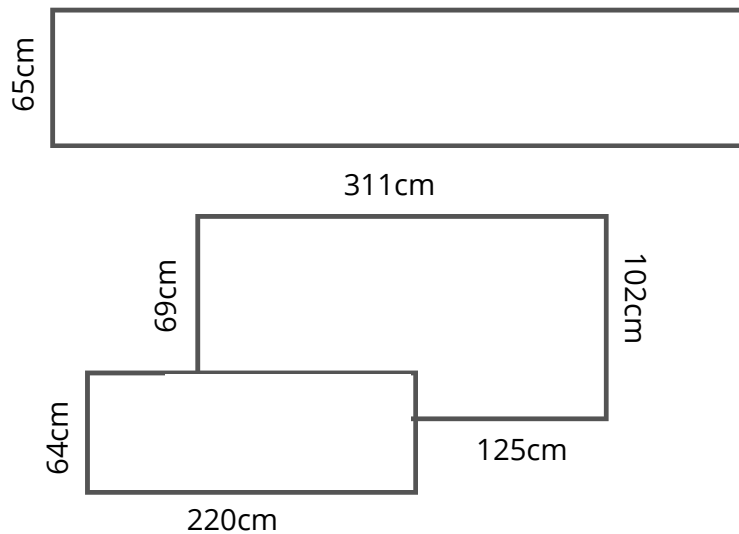

**Dimensions:**

Tall units : L.480cm x D.62.5cm x H. 254cm

Island: L.488.5cm x D.125cm

**Description:**

The Emotions 4.4 consists solid oak frame with veneer panel inclusive of illuminated vetrines, oak breakfast bar, solid wood internal drawer boxes and internal accessories.

**DISCOUNTED PRICE: €12,500**  
from €40,533

**Dimensions:**

Back tall units : L.366cm x D.59cm x H. 215cm

Island: L.305.5cm x D.118.5cm

Bottom grey units (Fenix): L.244.5cm x D.120cm

**Description:**

The Cristallo tall units consist of matt black glass attached onto a melamine black panel matching the internal carcass. The island is a mix with the Mediterraneo range in wood veneer Oak and Fenix grey finish.

**SATARIANO**

**Model Code/Name:**

SCIC Palatina

**DISCOUNTED PRICE: €17,000**

from €37,300

W. 480cm x H. 226cm

**Dimensions:**

60cm

**SATARIANO**

**Model Code/Name:**  
SCIC Mediterraneum

**DISCOUNTED PRICE: €25,000**  
from €46,480

W. 546cm x H. 218cm

**Dimensions:**

**Includes:**

Krion worktop with custom sink. Franke oven & micro-wave. Hoover dishwasher and fridge/freezer and whirlpool induction hob.