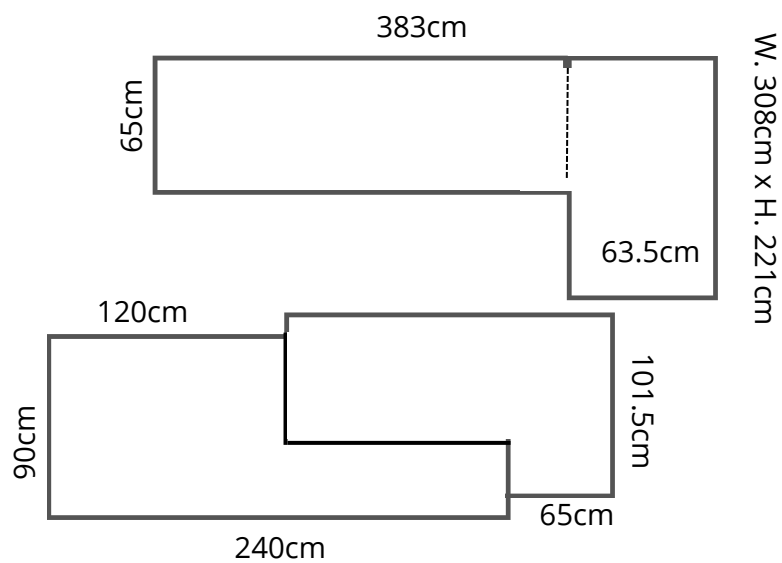

Includes:

Krion worktop Ariston built-in oven, Ariston built-in dishwasher, Ariston built-in hob and Ariston built-in Fridge/Freezer & sink

*Gessi kitchen mixer - optional & Gamadecor chairs €1014 each discounted to **€500** each*

SATARIANO