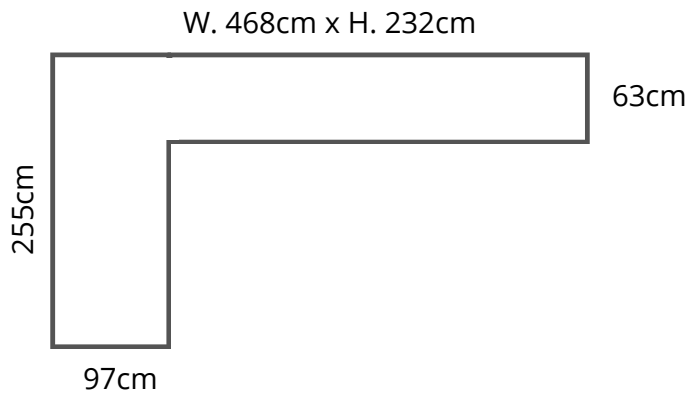

Includes:

Granite worktop, Smeg built-in oven and microwave, Smeg induction hob (glass black) Smeg built-in fridge and Smeg built-in dish-washer, sink & Gessi mixer

Optional: Gamadecor stools x3 €740.30 each discounted to **€445 each**

SATARIANO