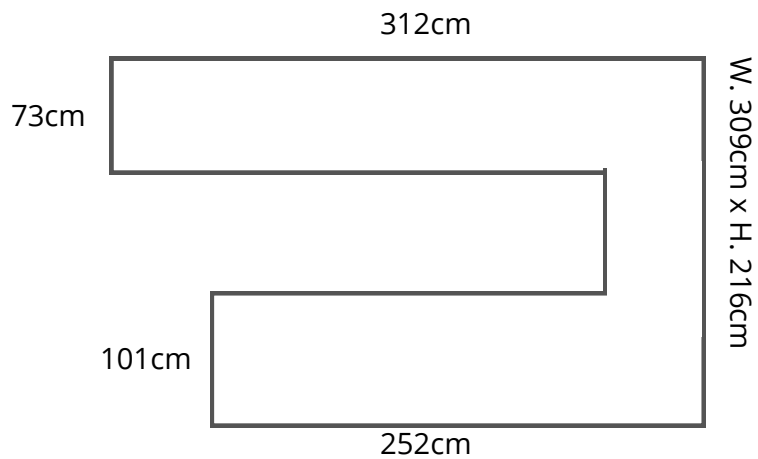

Model Code/Name:
GAMADECOR Emotions 6.7

DISCOUNTED PRICE: €13,500
from €57,686

Includes:

Luxury series Krypton worktop, Whirlpool aspiration hob, Whirlpool built-in Fridge/Freezer Whirlpool built-in over, Whirlpool built-in dishwasher, KUBUS Sottotop graphite. Illuminated backsplash & Franke R.O black mixer

SATARIANO