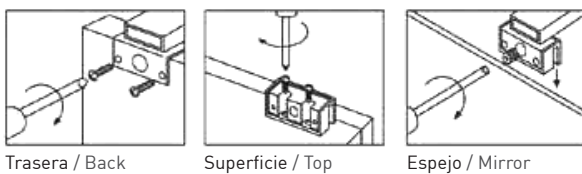

## ARYA TECHNICAL

Type: LED  
 Installation: Mirror / Framed mirror / mirror cabinet  
 Fixings: Included

DIMENSIONS	POWER	LUMENS
------------	-------	--------

300 x 150 x 25mm	5,4W	-
Colour temperature 6000k / IP code: IP44		

## ARYA DIMENSIONS

Fixing position:

Trasera / Back

Superficie / Top

Espejo / Mirror