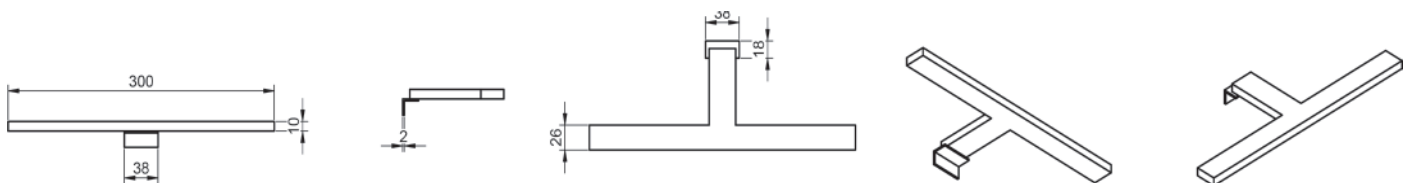

## ARYA TECHNICAL

Type: LED  
 Installation: Mirror / Framed mirror / mirror cabinet  
 Fixings: Included

DIMENSIONS	POWER	LUMENS
------------	-------	--------

300 x 150 x 25mm	5,4W	-
Colour temperature 6000k / IP code: IP44		

## ARYA DIMENSIONS

Fixing position:

Trasera / Back

Superficie / Top

Espejo / Mirror