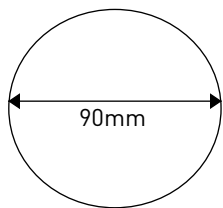

## GLOW TECHNICAL

Type: LED  
 Installation: Back / Top / Mirror  
 Fixings: Included

DIMENSIONS	POWER	LUMENS
90mm	5W	-
Colour temperature 4000k / IP code: IP44		

## GLOW DIMENSIONS