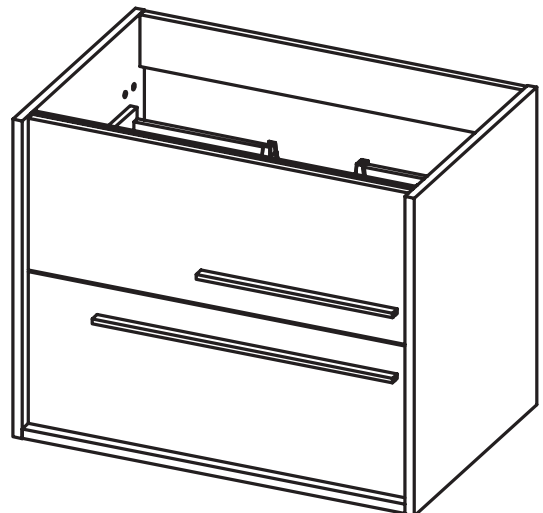

Mueble 2 cajones / Vanity 2 drawers - 70cm