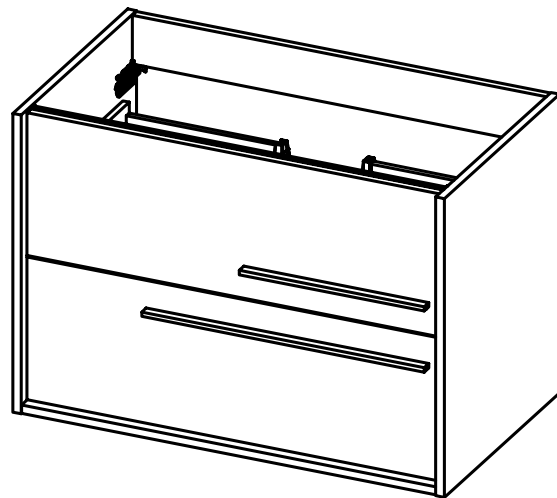

Mueble 2 cajones / Vanity 2 drawers - 80cm