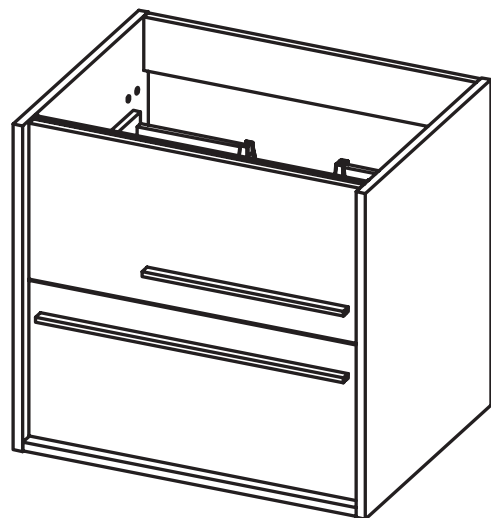

Mueble 2 cajones / Vanity 2 drawers - 60cm