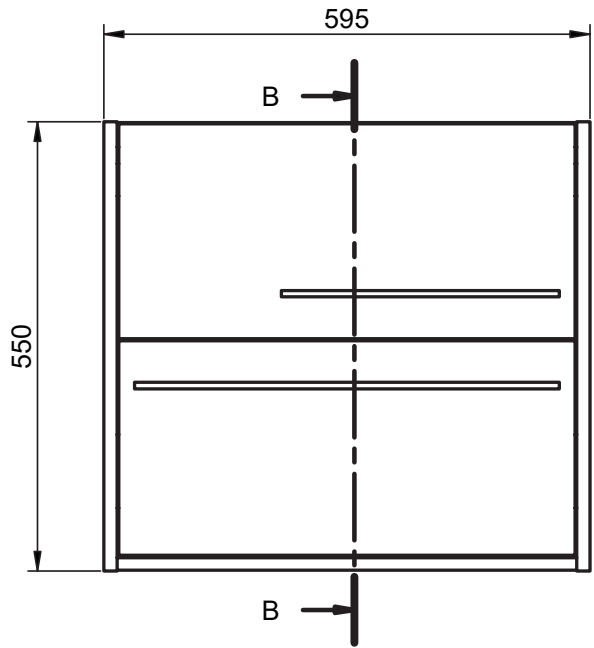

Mueble 2 cajones / Vanity 2 drawers - 60cm