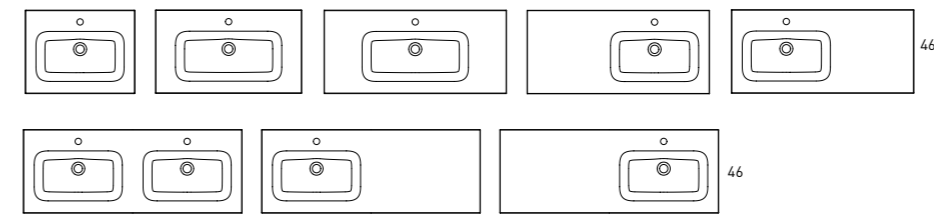

Carga mineral / Mineral marble