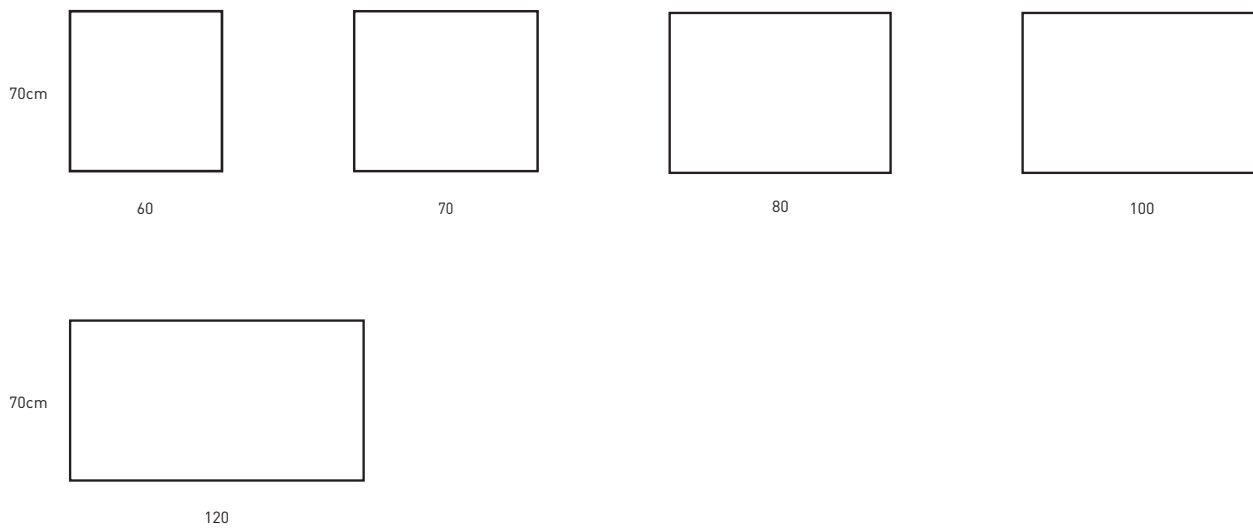

ELDA TECHNICAL

Material:	Glass
Backboard:	Yes
Fixings:	Included

ELDA DIMENSIONS

*Orientation: landscape or portrait