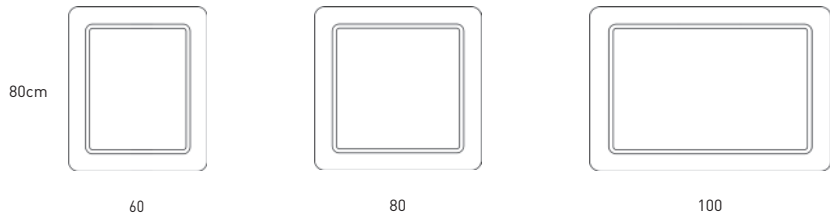

FRAME TECHNICAL

Material:	Glass
Backboard:	No
Illuminated mirror:	Yes
Fixings:	Included

DIMENSIONS	POWER	LUMENS
60 x 80 x 3cm	18W	1250
80 x 80 x 3cm	30W	1450
100 x 80 x 3cm	30W	1750
Colour temperature 5200k / IP code: IP44		

FRAME DIMENSIONS

FRAME DETAILS

*Orientation: landscape or portrait