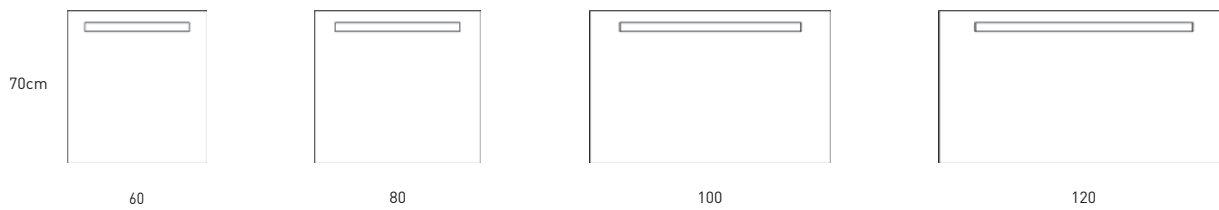

LUMEN TECHNICAL

Material:	Glass
Backboard:	No
Illuminated mirror:	Yes
Fixings:	Included

DIMENSIONS

POWER

LUMENS

60 x 70 x 3cm	6W	600
80 x 70 x 3cm	10W	1000
100 x 70 x 3cm	12W	1300
120 x 70 x 3cm	30W	1800

LUMEN DIMENSIONS

LUMEN DETAILS

*Orientation: landscape or portrait