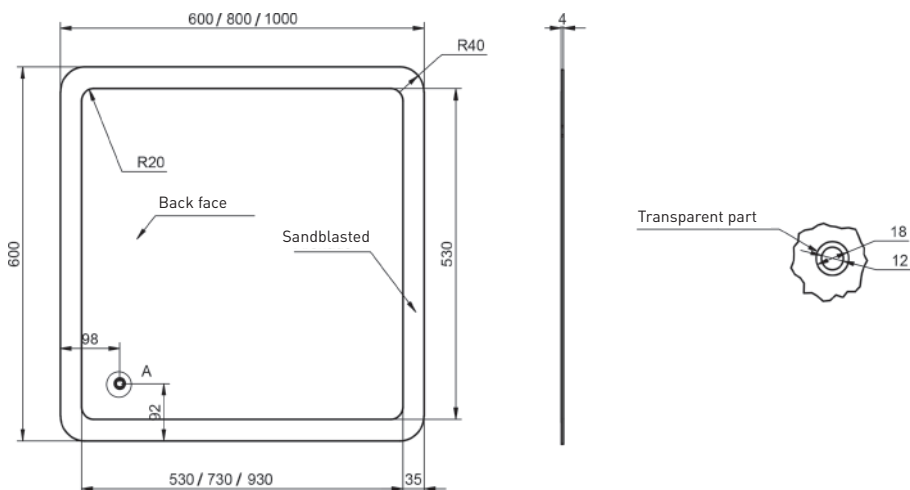

PARIS DETAILS

*Orientation: landscape or portrait