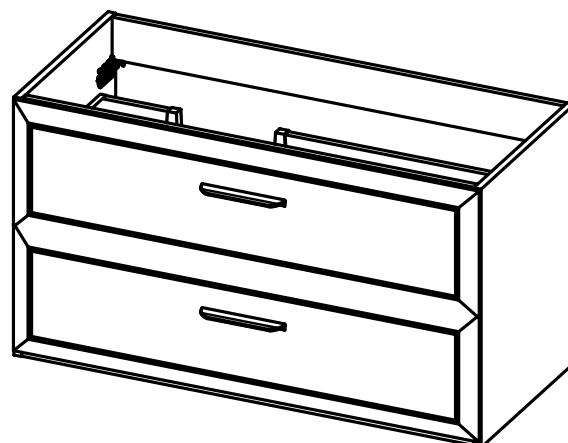

Mueble 2 cajones / Vanity 2 drawers · 100cm izq/L