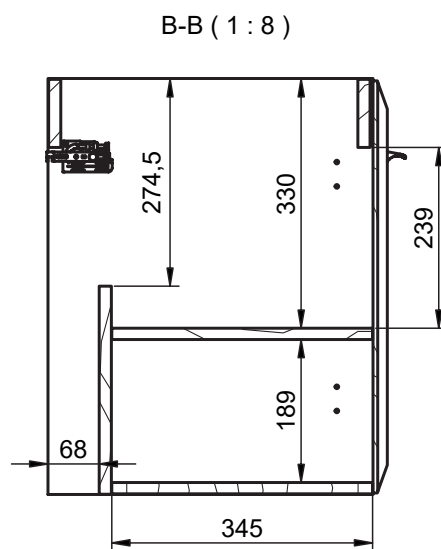

Mueble 2 puertas / Vanity 2 door · 60cm