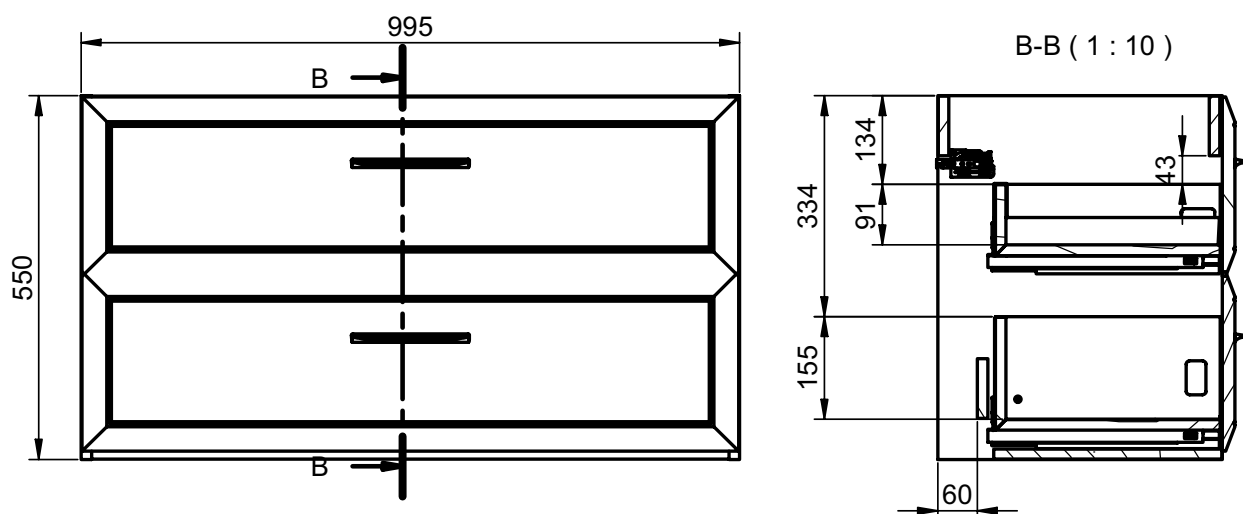

Mueble 2 cajones / Vanity 2 drawers · 100cm der/R