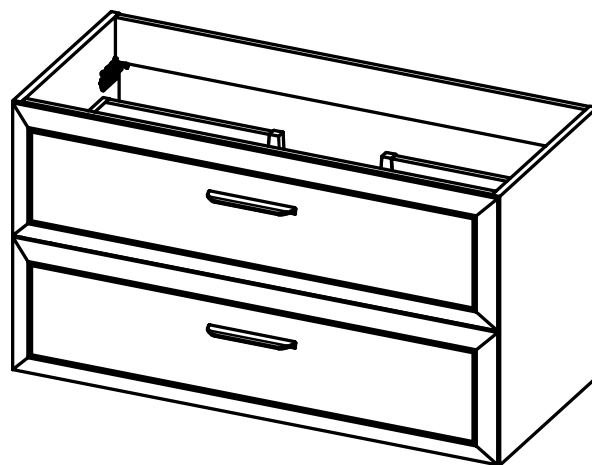

Mueble 2 cajones / Vanity 2 drawers - 100cm