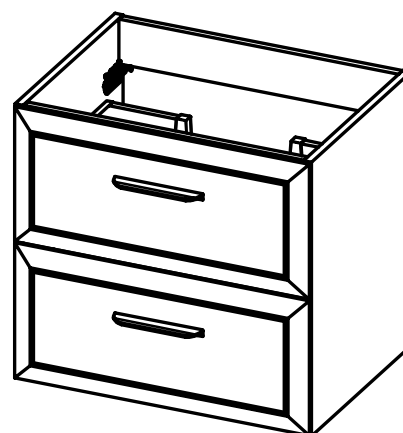

Mueble 2 cajones / Vanity 2 drawers - 60cm