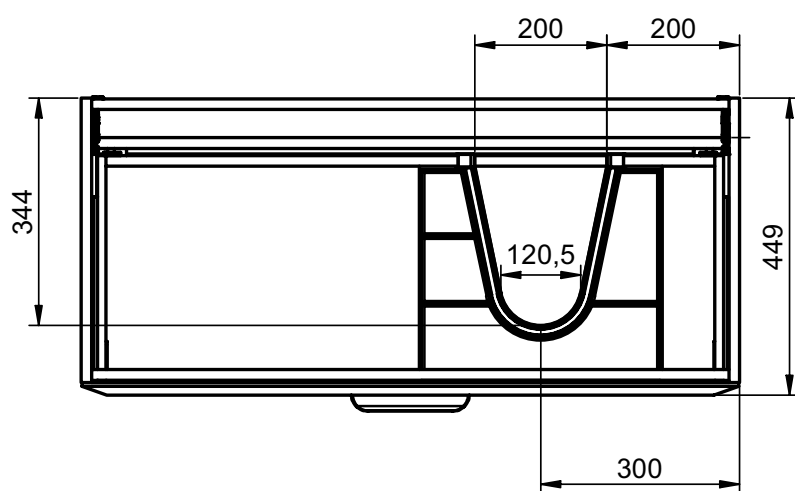

Mueble 2 cajones / Vanity 2 drawers · 100cm der/R