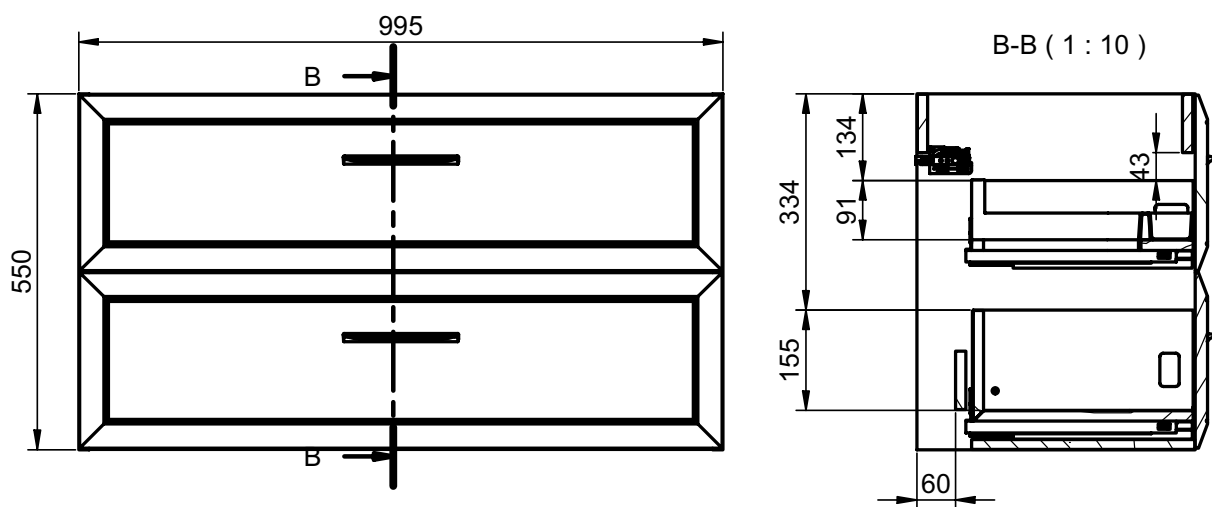

Mueble 2 cajones / Vanity 2 drawers - 100cm